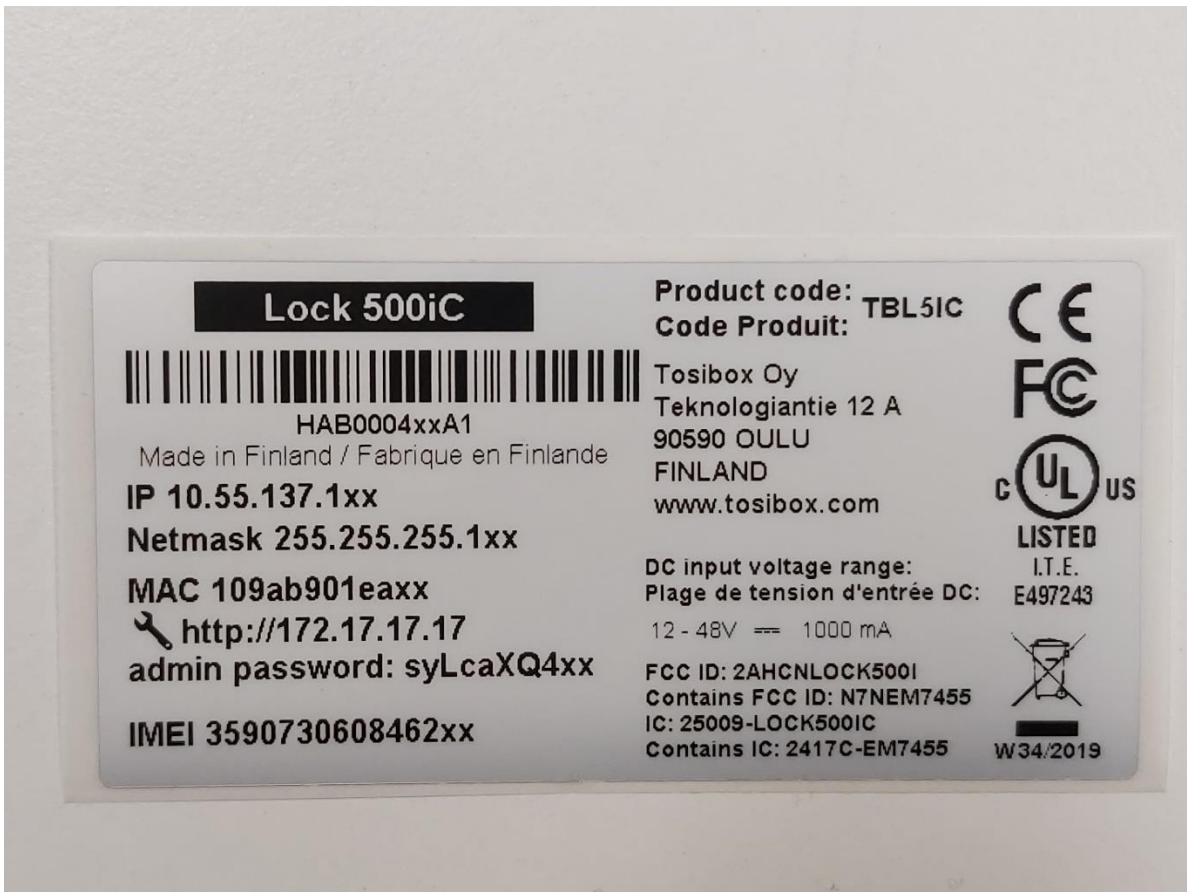

22nd August 2019

Tosibox Lock 500 bottom label artwork / content:

Tosibox Lock 500iC bottom label artwork / content:

Tosibox Lock 500 and Lock 500iC bottom label positioning: