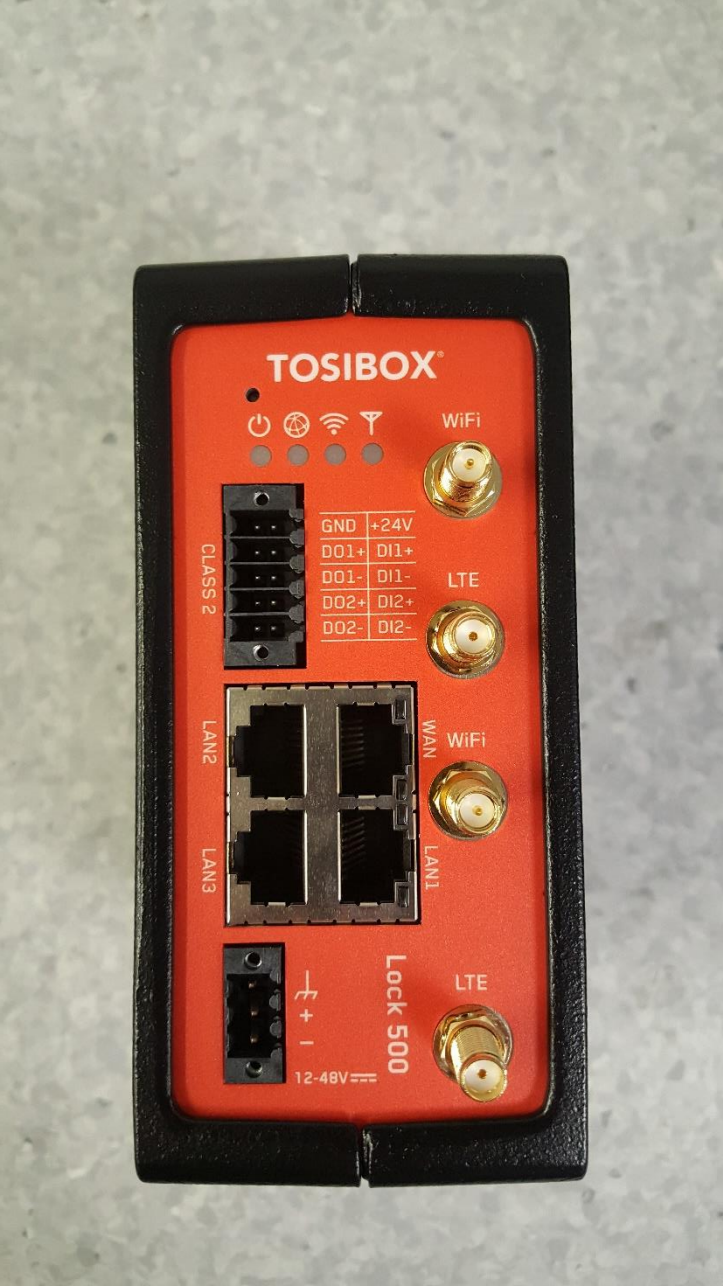

5th July 2019

Tosibox Lock 500iC External Photos

Front view of the device, no antennas

Left side of the device

Right side of the device

Top of the device

Bottom of the device

Rear of the device

Device with antennas