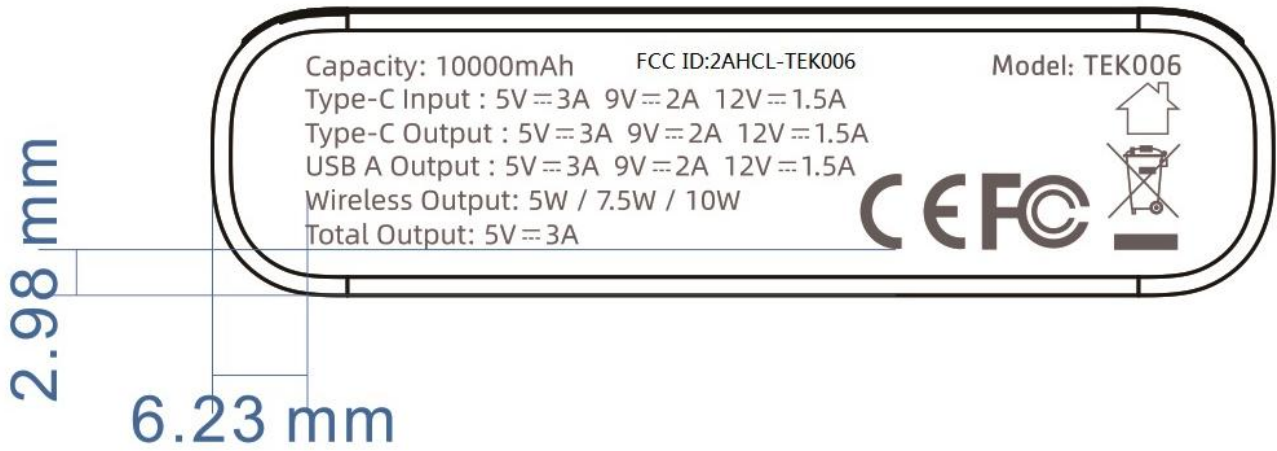

LABEL AND LOCATION

(Size: L6.23cm x 2.98cm)