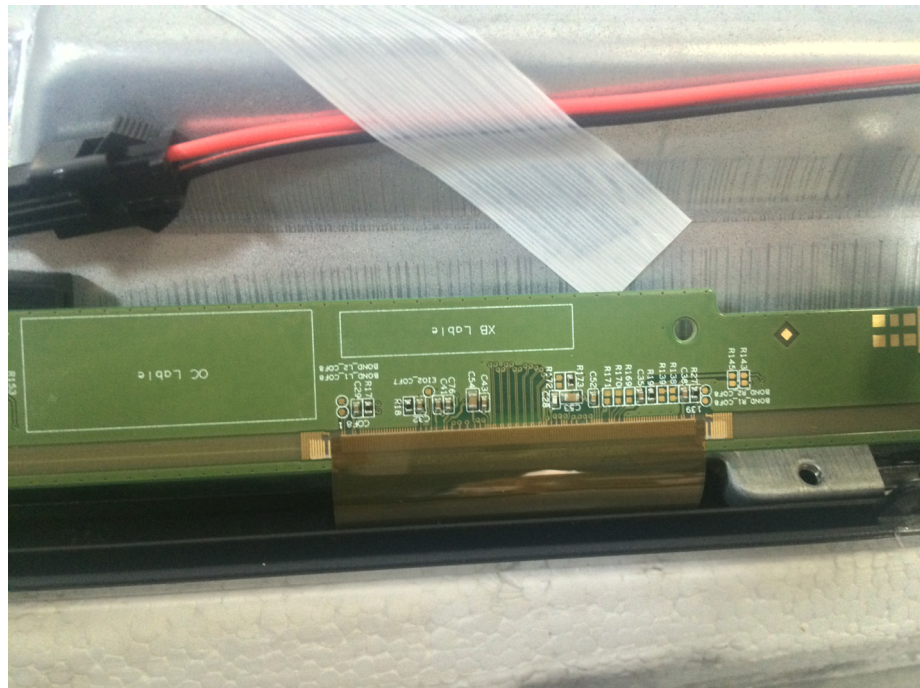

Model E2SW5018-Internal Photos

Reference No.: WTU18S10126240W

Reference No.: WTU18S10126240W

Reference No.: WTU18S10126240W

Reference No.: WTU18S10126240W