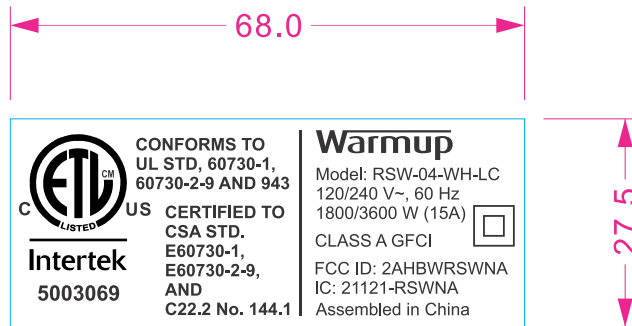

Label location

SCALE 1:1

OBJECT OUTLINE   
 DIMENSION   
 BLACK

LABEL MATERIAL: JP #60 YUBO+GLOSS PP (UL)(80Y)

DIMENSIONS IN MM. GENERAL TOLERANCE: LINEAR: +/- 0.2

<b>EME</b> Edwin McAuley Electronics Ltd.	MODEL: RSW(NA)	DRAW BY: Edmond Leung / 21 SEP 2021	<b>APPROVED</b>	
TITLE: RATING LABEL	P/N: LAB01RSWNA04A	APPROVED BY: <i>Willy Wong</i>	PAGE: 1 / 1	COPYRIGHT © EME ALL RIGHTS RESERVED

SCALE 1:1

OBJECT OUTLINE ■  
 DIMENSION ■  
 BLACK ■

LABEL MATERIAL: JP #60 YUBO+GLOSS PP (UL)(80Y)

DIMENSIONS IN MM. GENERAL TOLERANCE: LINEAR: +/- 0.2

<b>EME</b> Edwin McAuley Electronics Ltd.	MODEL: RSW(NA)	DRAW BY: Edmond Leung / 21 SEP 2021	<b>APPROVED</b>	
TITLE: RATING LABEL	P/N: LAB01RSWNA03A	APPROVED BY: <i>willy wong</i>	PAGE: 1 / 1	COPYRIGHT © EME ALL RIGHTS RESERVED

FILE: RATING\_LABEL\_LAB01RSWNA03A

SCALE 1:1

OBJECT OUTLINE   
 DIMENSION   
 BLACK 

LABEL MATERIAL: JP #60 YUBO+GLOSS PP (UL)(80Y)

DIMENSIONS IN MM. GENERAL TOLERANCE: LINEAR: +/- 0.2

 Edwin McAuley Electronics Ltd.	MODEL: RSW(NA)	DRAW BY: Edmond Leung / 21 SEP 2021	<b>APPROVED</b>	
TITLE: RATING LABEL	P/N: LAB01RSWNA01A	APPROVED BY: <i>Willy Wong</i>	PAGE: 1 / 1	COPYRIGHT © EME ALL RIGHTS RESERVED