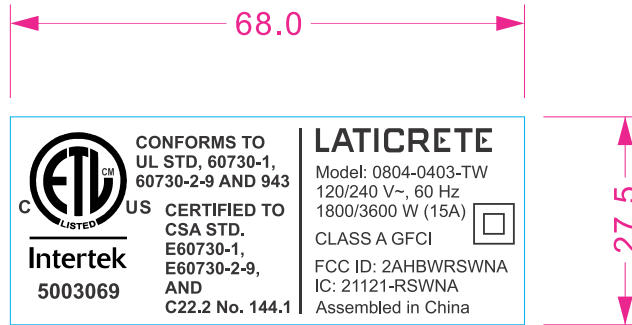

Label location

SCALE 1:1

OBJECT OUTLINE   
 DIMENSION   
 BLACK

LABEL MATERIAL: JP #60 YUBO+GLOSS PP (UL)(80Y)

DIMENSIONS IN MM. GENERAL TOLERANCE: LINEAR: +/- 0.2

<b>EME</b> Edwin McAuley Electronics Ltd.	MODEL: RSW(NA)	DRAW BY: Edmond Leung / 21 SEP 2021	<b>APPROVED</b>	
TITLE: RATING LABEL	P/N: LAB01RSWNA04A	APPROVED BY: <i>Willy Wong</i>	PAGE: 1 / 1	COPYRIGHT © EME ALL RIGHTS RESERVED

SCALE 1:1

OBJECT OUTLINE ■  
 DIMENSION ■  
 BLACK ■

LABEL MATERIAL: JP #60 YUBO+GLOSS PP (UL)(80Y)

DIMENSIONS IN MM. GENERAL TOLERANCE: LINEAR: +/- 0.2

<b>EME</b> Edwin McAuley Electronics Ltd.	MODEL: RSW(NA)	DRAW BY: Edmond Leung / 21 SEP 2021	<b>APPROVED</b>	
TITLE: RATING LABEL	P/N: LAB01RSWNA03A	APPROVED BY: <i>willy wong</i>	PAGE: 1 / 1	COPYRIGHT © EME ALL RIGHTS RESERVED

FILE: RATING\_LABEL\_LAB01RSWNA03A

SCALE 1:1

OBJECT OUTLINE   
 DIMENSION   
 BLACK 

LABEL MATERIAL: JP #60 YUBO+GLOSS PP (UL)(80Y)

DIMENSIONS IN MM. GENERAL TOLERANCE: LINEAR: +/- 0.2

 Edwin McAuley Electronics Ltd.	MODEL: RSW(NA)	DRAW BY: Edmond Leung / 21 SEP 2021	<b>APPROVED</b>	
TITLE: RATING LABEL	P/N: LAB01RSWNA01A	APPROVED BY: <i>Willy Wong</i>	PAGE: 1 / 1	COPYRIGHT © EME ALL RIGHTS RESERVED