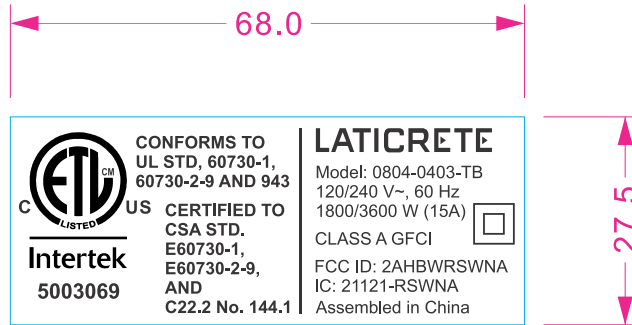

Label location

SCALE 1:1

OBJECT OUTLINE   
 DIMENSION   
 BLACK

LABEL MATERIAL: JP #60 YUBO+GLOSS PP (UL)(80Y)

DIMENSIONS IN MM. GENERAL TOLERANCE: LINEAR: +/- 0.2

<b>EME</b> Edwin McAuley Electronics Ltd.	MODEL: RSW(NA)	DRAW BY: Edmond Leung / 21 SEP 2021	<b>APPROVED</b>	
TITLE: RATING LABEL	P/N: LAB01RSWNA04A	APPROVED BY: <i>Willy Wong</i>	PAGE: 1 / 1	COPYRIGHT © EME ALL RIGHTS RESERVED

SCALE 1:1

OBJECT OUTLINE ■  
 DIMENSION ■  
 BLACK ■

LABEL MATERIAL: JP #60 YUBO+GLOSS PP (UL)(80Y)

DIMENSIONS IN MM. GENERAL TOLERANCE: LINEAR: +/- 0.2

<b>EME</b> Edwin McAuley Electronics Ltd.	MODEL: RSW(NA)	DRAW BY: Edmond Leung / 21 SEP 2021	<b>APPROVED</b>	
TITLE: RATING LABEL	P/N: LAB01RSWNA03A	APPROVED BY: <i>willy wong</i>	PAGE: 1 / 1	COPYRIGHT © EME ALL RIGHTS RESERVED

FILE: RATING\_LABEL\_LAB01RSWNA03A

SCALE 1:1

OBJECT OUTLINE   
 DIMENSION   
 BLACK 

LABEL MATERIAL: JP #60 YUBO+GLOSS PP (UL)(80Y)

DIMENSIONS IN MM. GENERAL TOLERANCE: LINEAR: +/- 0.2

 Edwin McAuley Electronics Ltd.	MODEL: RSW(NA)	DRAW BY: Edmond Leung / 21 SEP 2021	<b>APPROVED</b>	
TITLE: RATING LABEL	P/N: LAB01RSWNA01A	APPROVED BY: <i>Willy Wong</i>	PAGE: 1 / 1	COPYRIGHT © EME ALL RIGHTS RESERVED