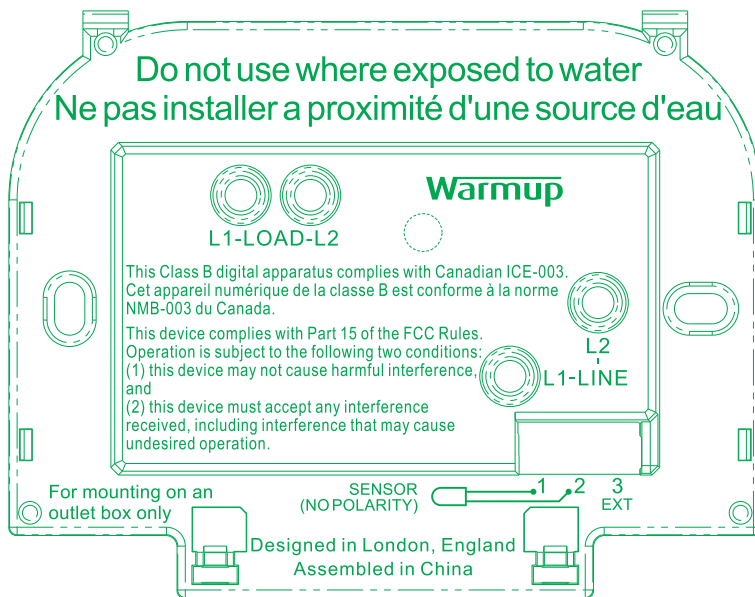

Printed markings
for 4IE-02-OB-01

Special features:
 GFCI: No
 WIFI: Yes

Printed markings
for 4IE-04-OB-01

Special features:
 GFCI: Yes
 WIFI: Yes

Common engraved markings for all variants

Printed markings
for 4IE-02-CW-01