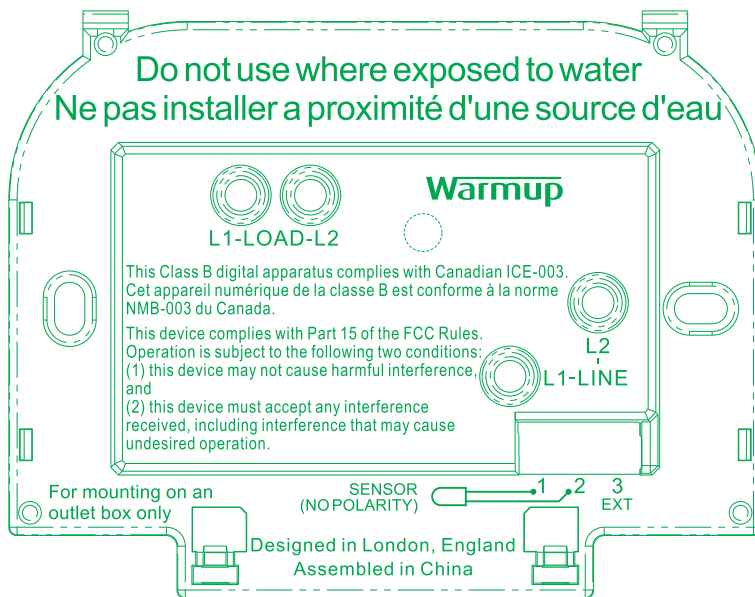

Common engraved markings for all variants