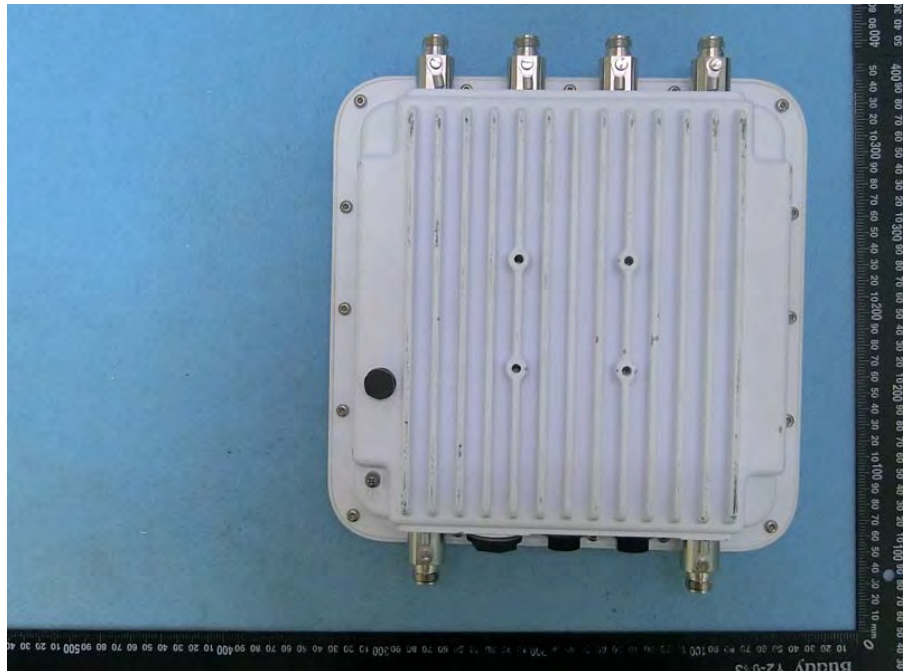

Brand Name: Mist Model Name: AP63, AP63E

EUT 2

Model Name: AP63E

Flush Mount Bracket

Mounting Bracket

Mounting Bracket

Seal

Omni Antenna
(for EUT 2 use only)

Patch Antenna
(for EUT 2 use only)