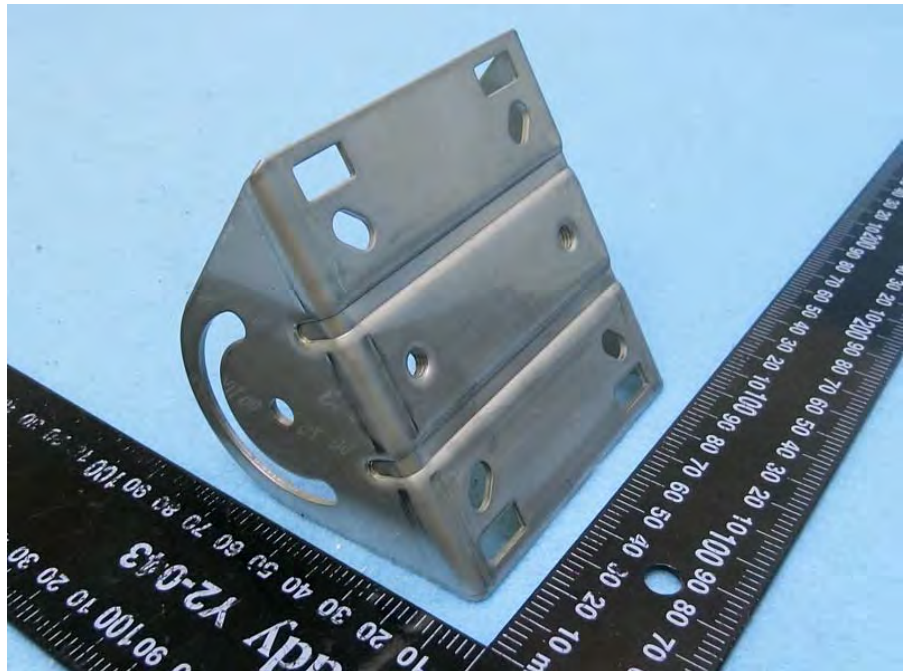

Brand Name: Mist Model Name: AP63, AP63E

EUT 2

Model Name: AP63E

Flush Mount Bracket

Mounting Bracket

Mounting Bracket

Seal

Omni Antenna
(for EUT 2 use only)

Patch Antenna
(for EUT 2 use only)