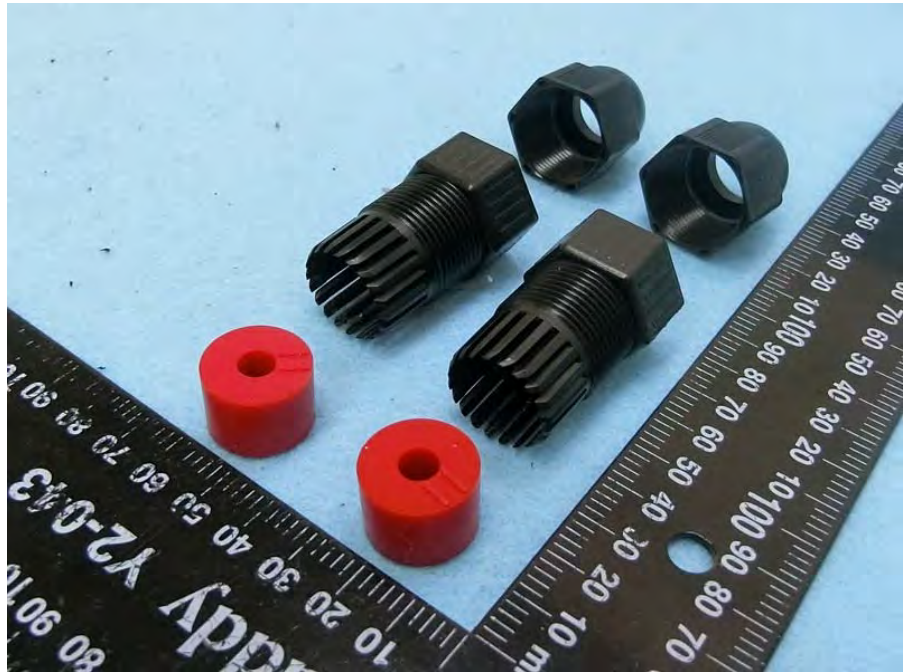

Brand Name: Mist Model Name: AP63, AP63E

EUT 2

Model Name: AP63E

Flush Mount Bracket

Mounting Bracket

Mounting Bracket

Seal

Omni Antenna
(for EUT 2 use only)

Patch Antenna
(for EUT 2 use only)