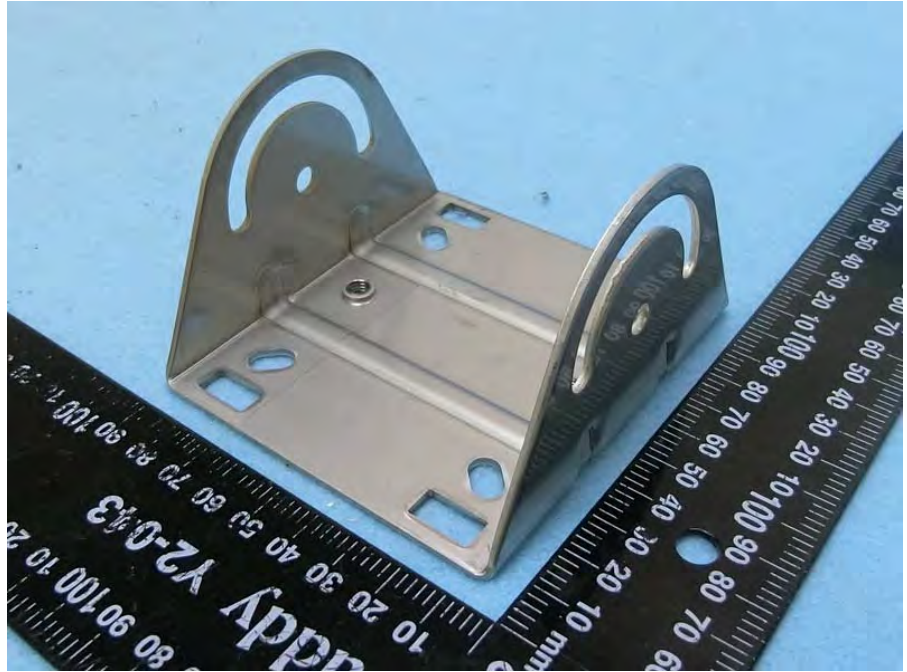

Brand Name: Mist Model Name: AP63, AP63E

EUT 2

Model Name: AP63E

Flush Mount Bracket

Mounting Bracket

Mounting Bracket

Seal

Omni Antenna
(for EUT 2 use only)

Patch Antenna
(for EUT 2 use only)