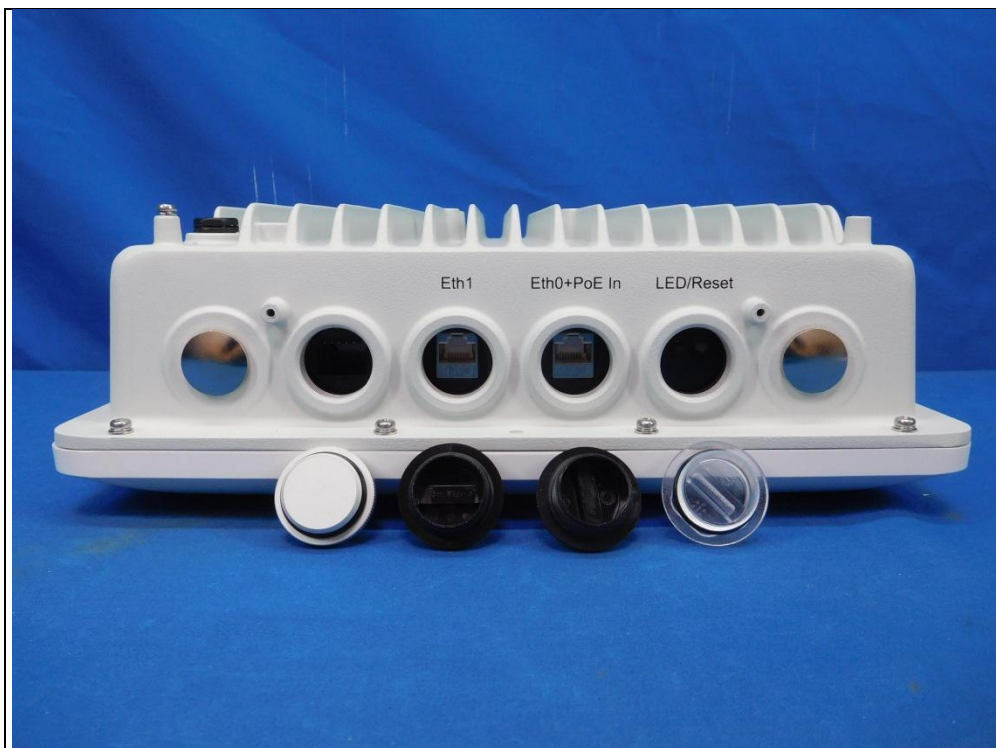

CONSTRUCTION PHOTOS OF EUT

Model No.: AP61

Model No.: AP61E

Radio 1 - WLAN - 2.4GHz + 5GHz (External antenna)
Model: FPMI2458-DP4NM

Radio 1 - WLAN - 2.4GHz + 5GHz (External antenna)
Model: MPMI2458-4-NM