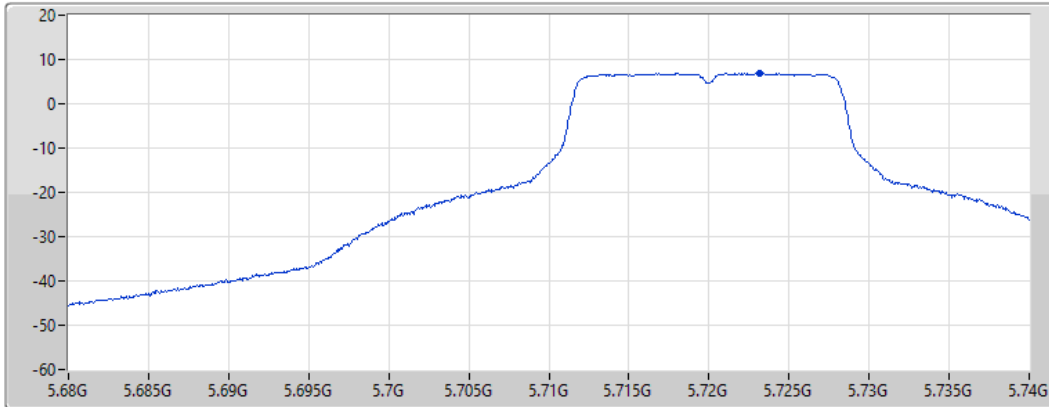

802.11a_Nss1,(6Mbps)_1TX

PSD

5720MHz Straddle 5.47-5.725GHz

29/10/2021

CF
5.71GHz

Span
60MHz

RBW
1MHz

VBW
3MHz

Sweep Time
20ms

Detector Type
RMS

Port 1

Sum	PD	Port 1
(dBm/RBW)	(dBm/RBW)	(dBm/RBW)
6.85	6.85	6.85

802.11a_Nss1,(MCS0)_1TX

PSD