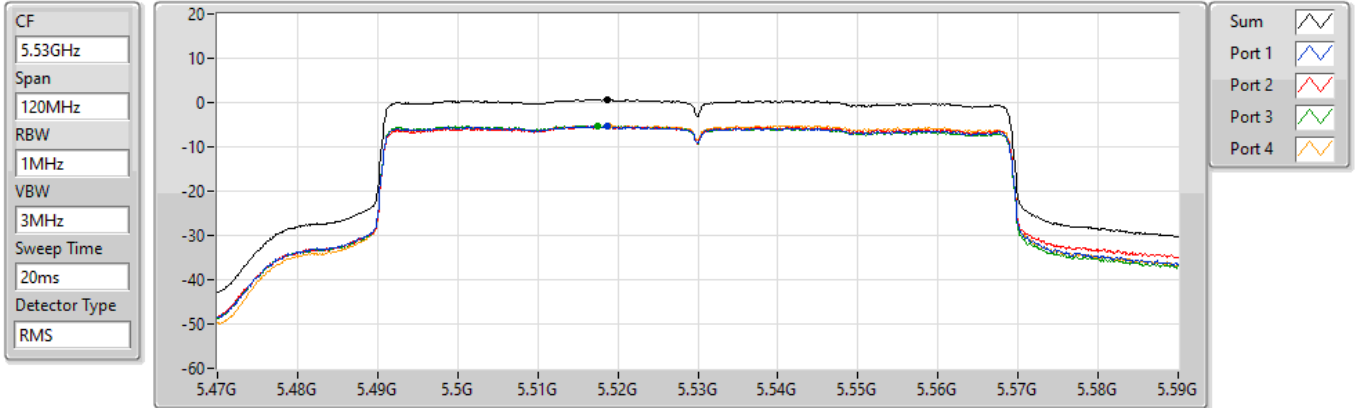

802.11ax HEW80_Nss1,(MCS0)_4TX

PSD

5530MHz

13/01/2022

Sum	PD	Port 1	Port 2	Port 3	Port 4
(dBm/RBW)	(dBm/RBW)	(dBm/RBW)	(dBm/RBW)	(dBm/RBW)	(dBm/RBW)
0.72	0.72	-5.36	-5.30	-5.17	-5.20