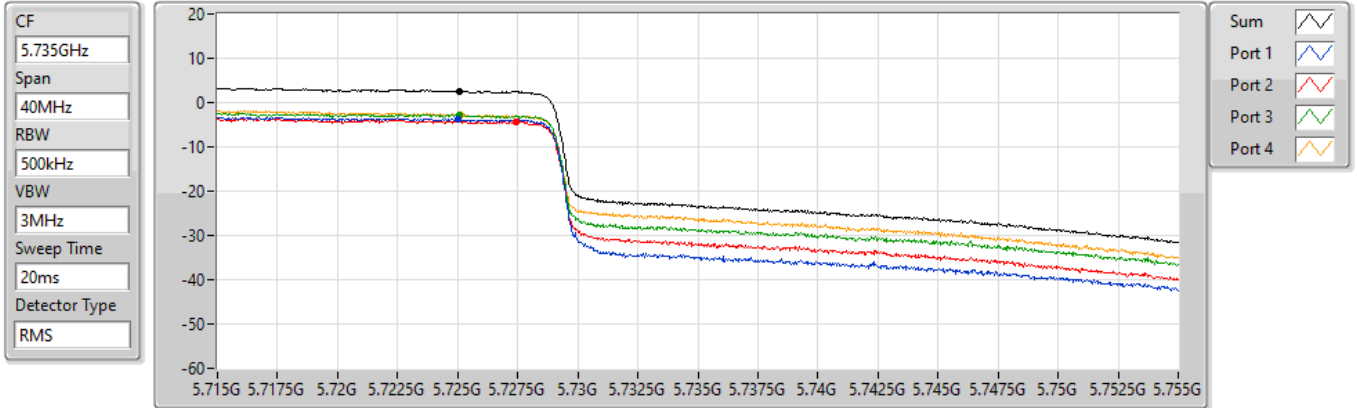

802.11ax HEW40_Nss1,(MCS0)_4TX

5710MHz Straddle 5.725-5.85GHz

PSD

14/01/2022

Sum	PD	Port 1	Port 2	Port 3	Port 4
(dBm/RBW)	(dBm/RBW)	(dBm/RBW)	(dBm/RBW)	(dBm/RBW)	(dBm/RBW)
2.59	2.59	-3.73	-4.23	-2.75	-2.70