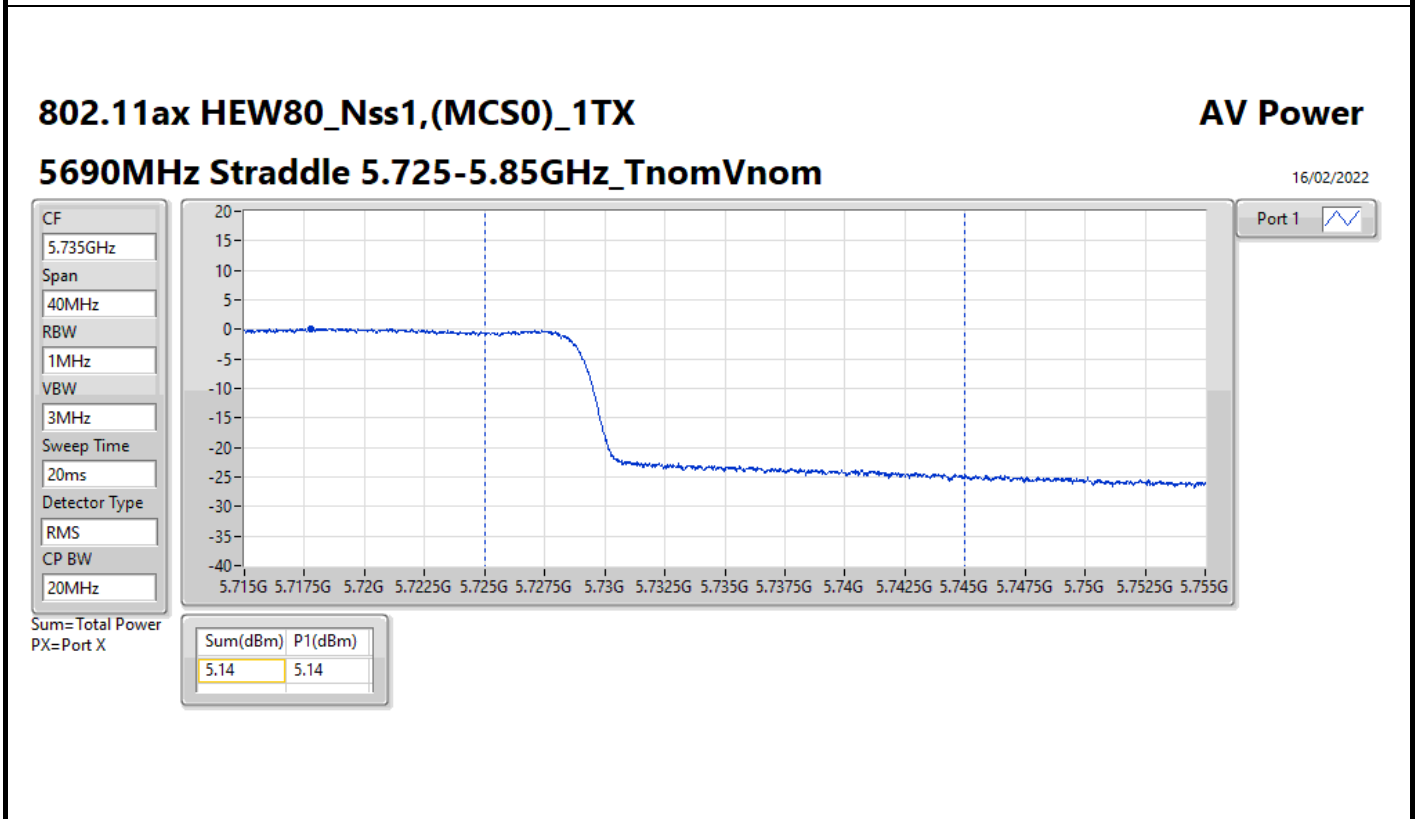

DG = Directional Gain; Port X = Port X output power

Summary

Mode	PD (dBm/RBW)
5.25-5.35GHz	-
802.11a_Nss1,(6Mbps)_4TX	10.55
802.11ax HEW20_Nss1,(MCS0)_4TX	10.51
802.11ax HEW40_Nss1,(MCS0)_4TX	7.62
802.11ax HEW80_Nss1,(MCS0)_4TX	3.97
5.47-5.725GHz	-
802.11a_Nss1,(6Mbps)_4TX	9.76
802.11ax HEW20_Nss1,(MCS0)_4TX	9.72
802.11ax HEW40_Nss1,(MCS0)_4TX	7.43
802.11ax HEW80_Nss1,(MCS0)_4TX	4.17
5.725-5.85GHz	-
802.11a_Nss1,(6Mbps)_4TX	7.26
802.11ax HEW20_Nss1,(MCS0)_4TX	7.51
802.11ax HEW40_Nss1,(MCS0)_4TX	4.19
802.11ax HEW80_Nss1,(MCS0)_4TX	0.68