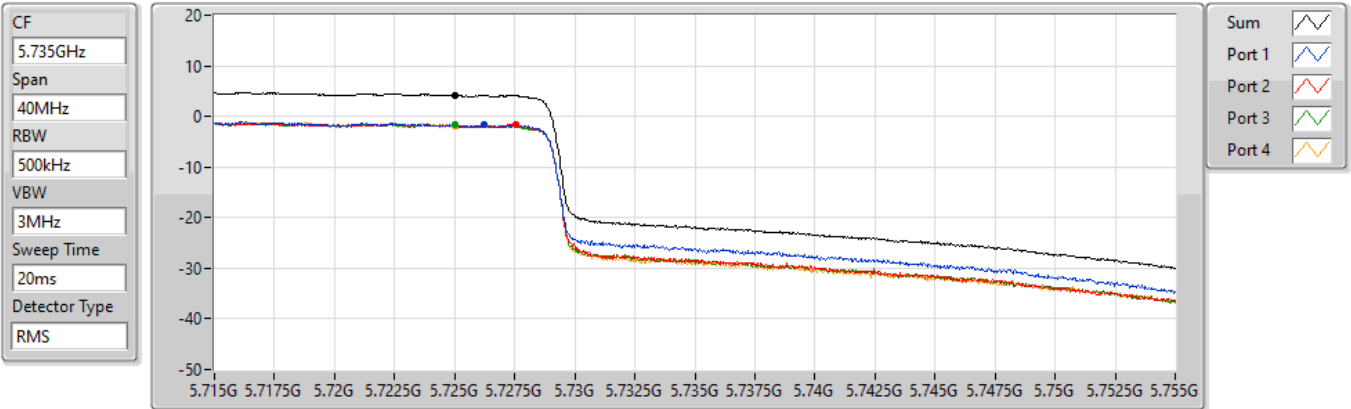

802.11ax HEW40_Nss1,(MCS0)_4TX

PSD

5710MHz Straddle 5.725-5.85GHz

29/10/2021

Sum	PD	Port 1	Port 2	Port 3	Port 4
(dBm/RBW)	(dBm/RBW)	(dBm/RBW)	(dBm/RBW)	(dBm/RBW)	(dBm/RBW)
4.19	4.19	-1.73	-1.60	-1.67	-1.76

802.11ax HEW80_Nss1,(MCS0)_4TX

PSD