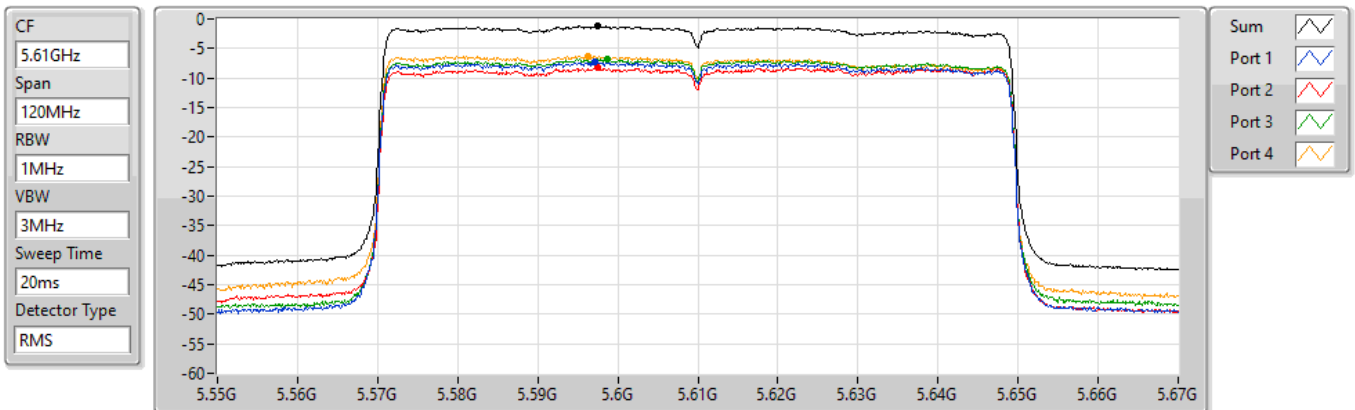

PSD

5530MHz

14/01/2022

Sum	PD	Port 1	Port 2	Port 3	Port 4
(dBm/RBW)	(dBm/RBW)	(dBm/RBW)	(dBm/RBW)	(dBm/RBW)	(dBm/RBW)
-1.34	-1.34	-7.36	-7.52	-7.13	-7.24

802.11ax HEW80_Nss1,(MCS0)_4TX

PSD

5610MHz

14/01/2022