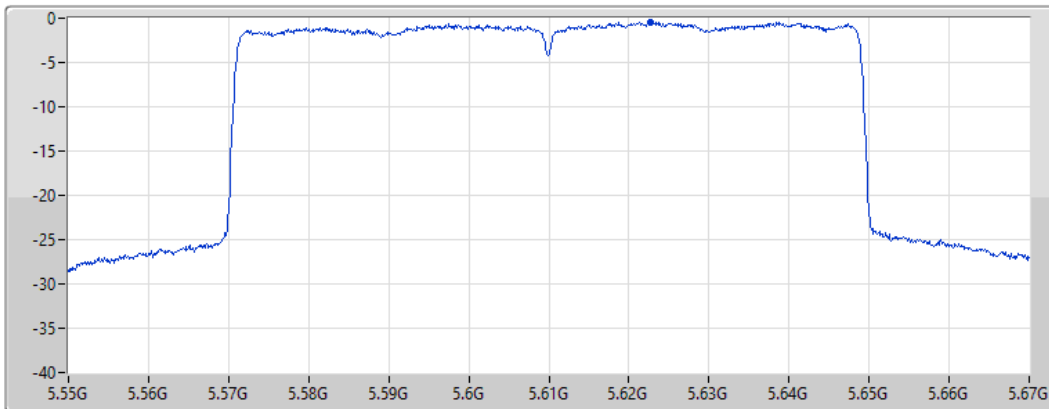

802.11ax HEW80_Nss1,(MCS0)_1TX

PSD

5610MHz

29/10/2021

CF
5.61GHz

Span
120MHz

RBW
1MHz

VBW
3MHz

Sweep Time
20ms

Detector Type
RMS

Port 1

Sum	PD	Port 1
(dBm/RBW)	(dBm/RBW)	(dBm/RBW)
-0.42	-0.42	-0.42