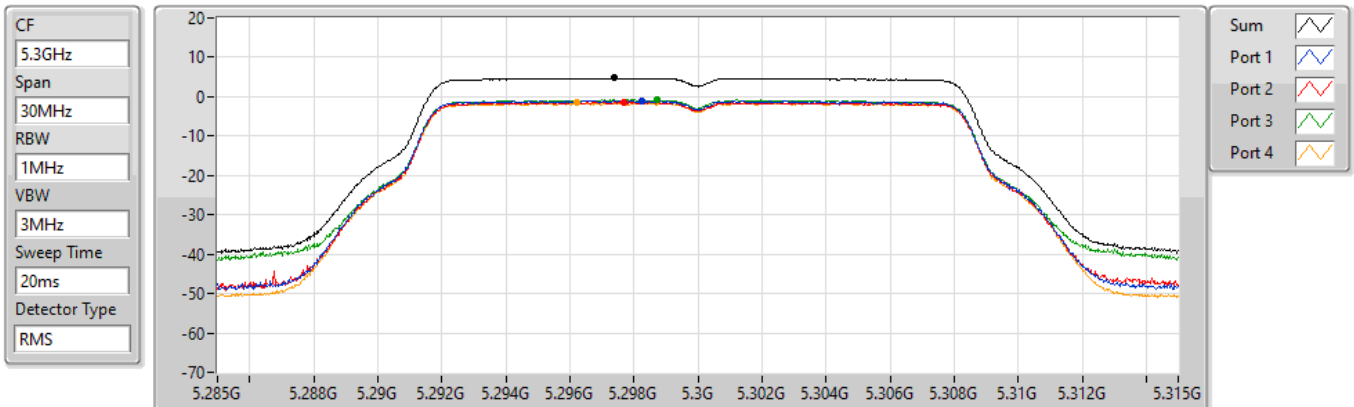

802.11a_Nss1,(6Mbps)_4TX

PSD

5300MHz

14/01/2022

Sum	PD	Port 1	Port 2	Port 3	Port 4
(dBm/RBW)	(dBm/RBW)	(dBm/RBW)	(dBm/RBW)	(dBm/RBW)	(dBm/RBW)
4.71	4.71	-1.06	-1.32	-0.82	-1.62