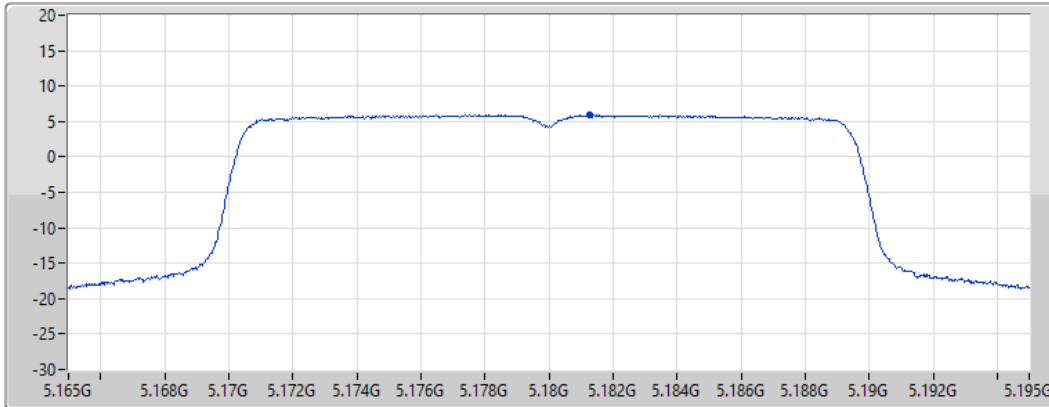

802.11ax HEW20_Nss1,(MCS0)_1TX

PSD

5180MHz

15/02/2022

CF
5.18GHz
Span
30MHz
RBW
1MHz
VBW
3MHz
Sweep Time
20ms
Detector Type
RMS

Port 1

Sum	PD	Port 1
(dBm/RBW)	(dBm/RBW)	(dBm/RBW)
5.95	5.95	5.95