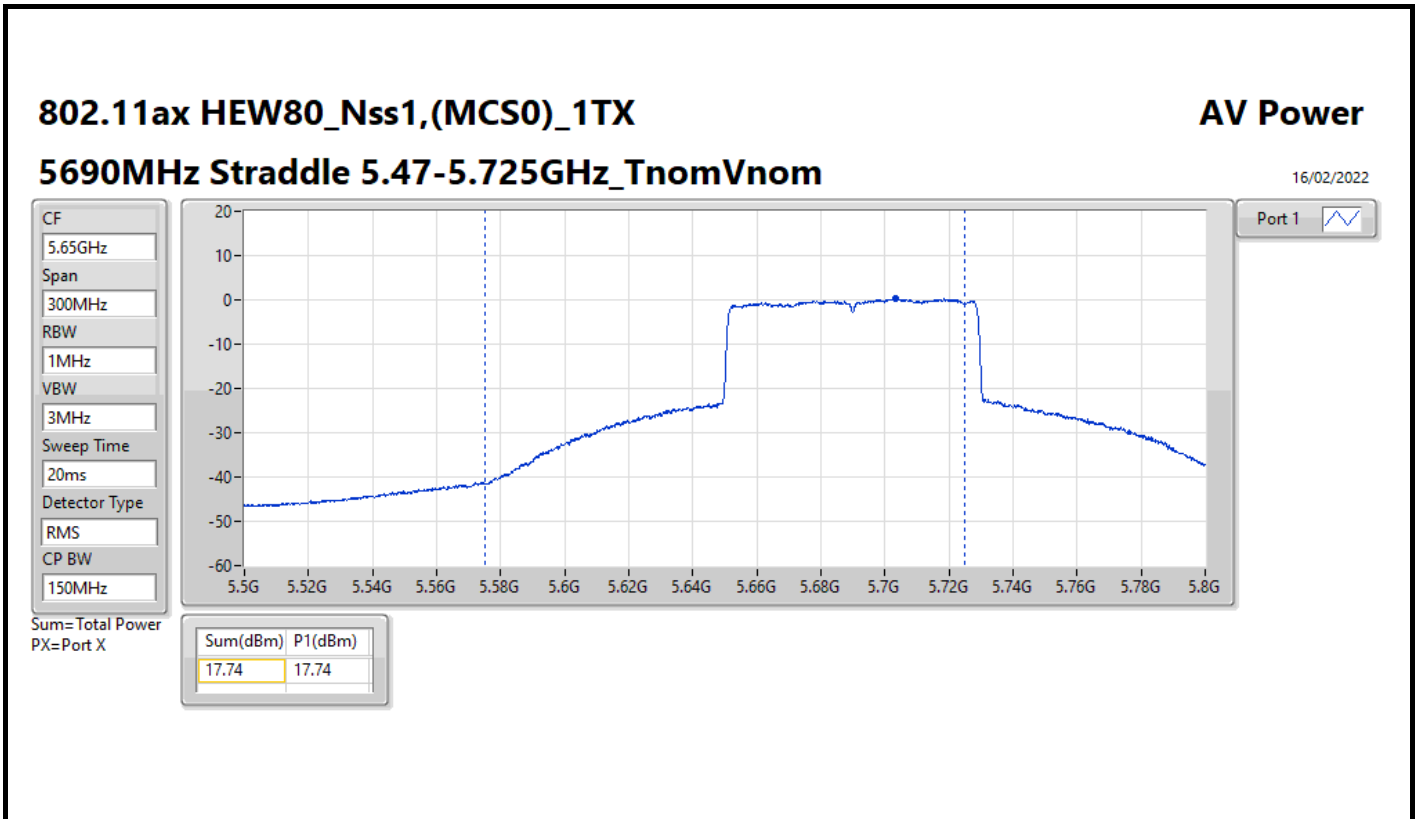

Summary

Mode	PD (dBm/RBW)
5.25-5.35GHz	-
802.11a_Nss1,(6Mbps)_4TX	10.55
802.11ax HEW20_Nss1,(MCS0)_4TX	10.51
802.11ax HEW40_Nss1,(MCS0)_4TX	7.62
802.11ax HEW80_Nss1,(MCS0)_4TX	3.97
5.47-5.725GHz	-
802.11a_Nss1,(6Mbps)_4TX	9.76
802.11ax HEW20_Nss1,(MCS0)_4TX	9.72
802.11ax HEW40_Nss1,(MCS0)_4TX	7.43
802.11ax HEW80_Nss1,(MCS0)_4TX	4.17
5.725-5.85GHz	-
802.11a_Nss1,(6Mbps)_4TX	7.26
802.11ax HEW20_Nss1,(MCS0)_4TX	7.51
802.11ax HEW40_Nss1,(MCS0)_4TX	4.19
802.11ax HEW80_Nss1,(MCS0)_4TX	0.68

RBW = 500kHz for 5.725-5.85GHz band / 1MHz for other band;