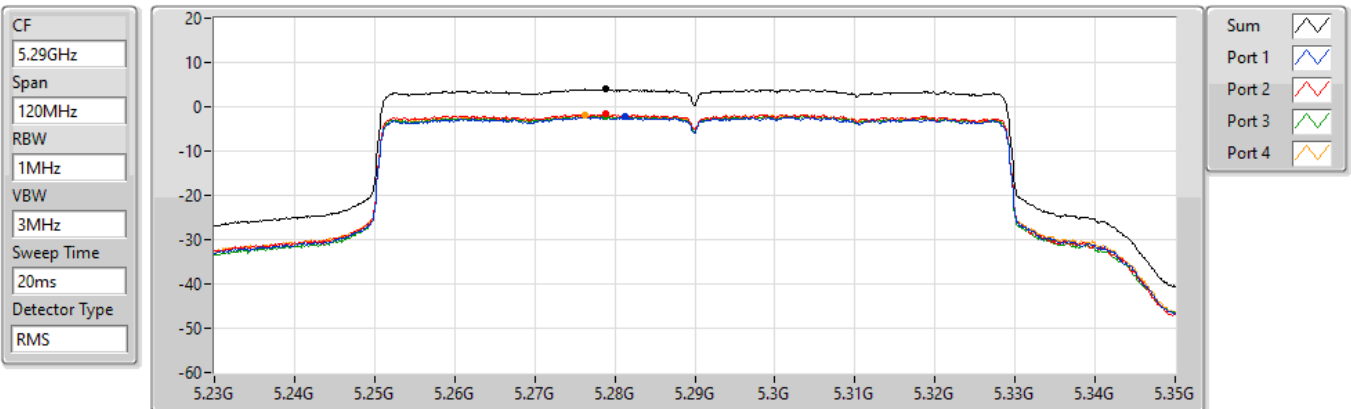

5290MHz

29/10/2021

Sum	PD	Port 1	Port 2	Port 3	Port 4
(dBm/RBW)	(dBm/RBW)	(dBm/RBW)	(dBm/RBW)	(dBm/RBW)	(dBm/RBW)
3.97	3.97	-2.27	-1.61	-2.10	-1.95