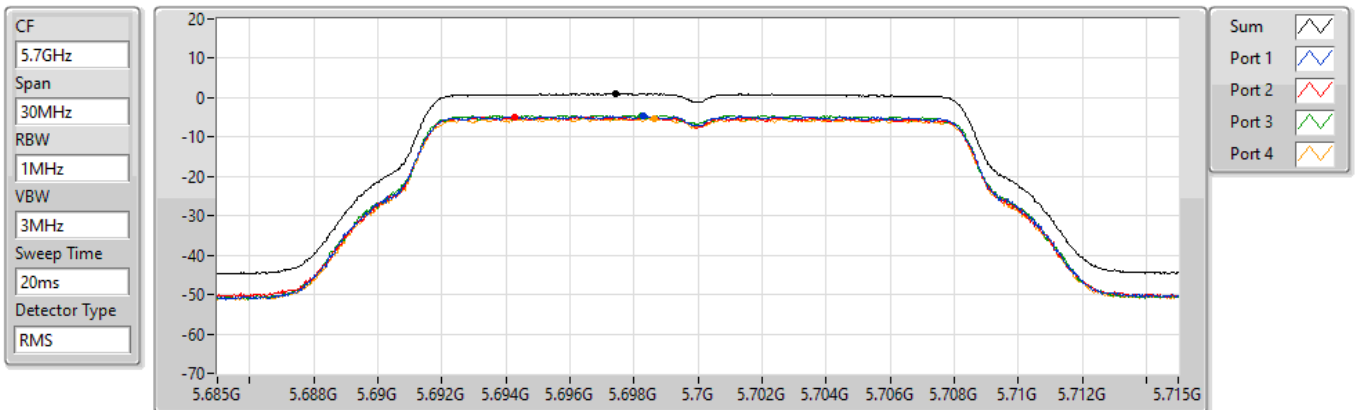

802.11a_Nss1,(6Mbps)_4TX

PSD

5700MHz

14/01/2022

Sum	PD	Port 1	Port 2	Port 3	Port 4
(dBm/RBW)	(dBm/RBW)	(dBm/RBW)	(dBm/RBW)	(dBm/RBW)	(dBm/RBW)
0.96	0.96	-4.74	-4.95	-4.49	-5.28