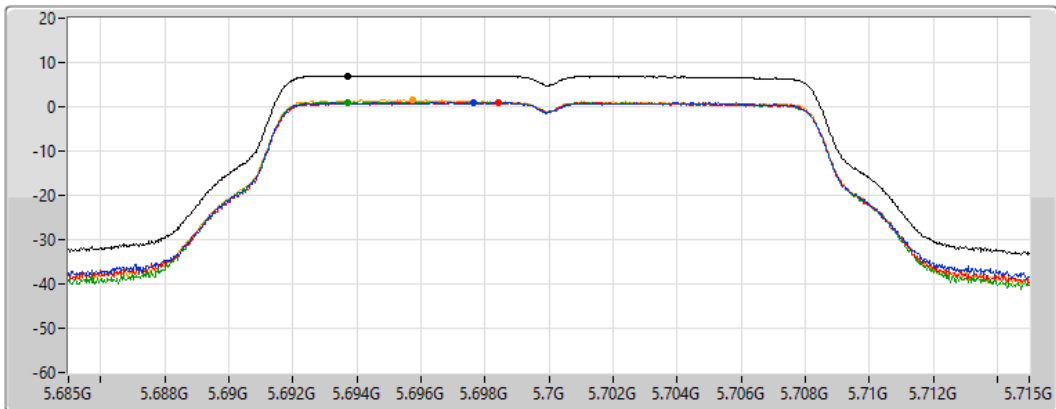

802.11a_Nss1,(6Mbps)_4TX

PSD

5700MHz

29/10/2021

CF
5.7GHz

Span
30MHz

RBW
1MHz

VBW
3MHz

Sweep Time
20ms

Detector Type
RMS

Sum

Port 1

Port 2

Port 3

Port 4

Sum	PD	Port 1	Port 2	Port 3	Port 4
(dBm/RBW)	(dBm/RBW)	(dBm/RBW)	(dBm/RBW)	(dBm/RBW)	(dBm/RBW)
7.03	7.03	0.94	1.09	1.04	1.51