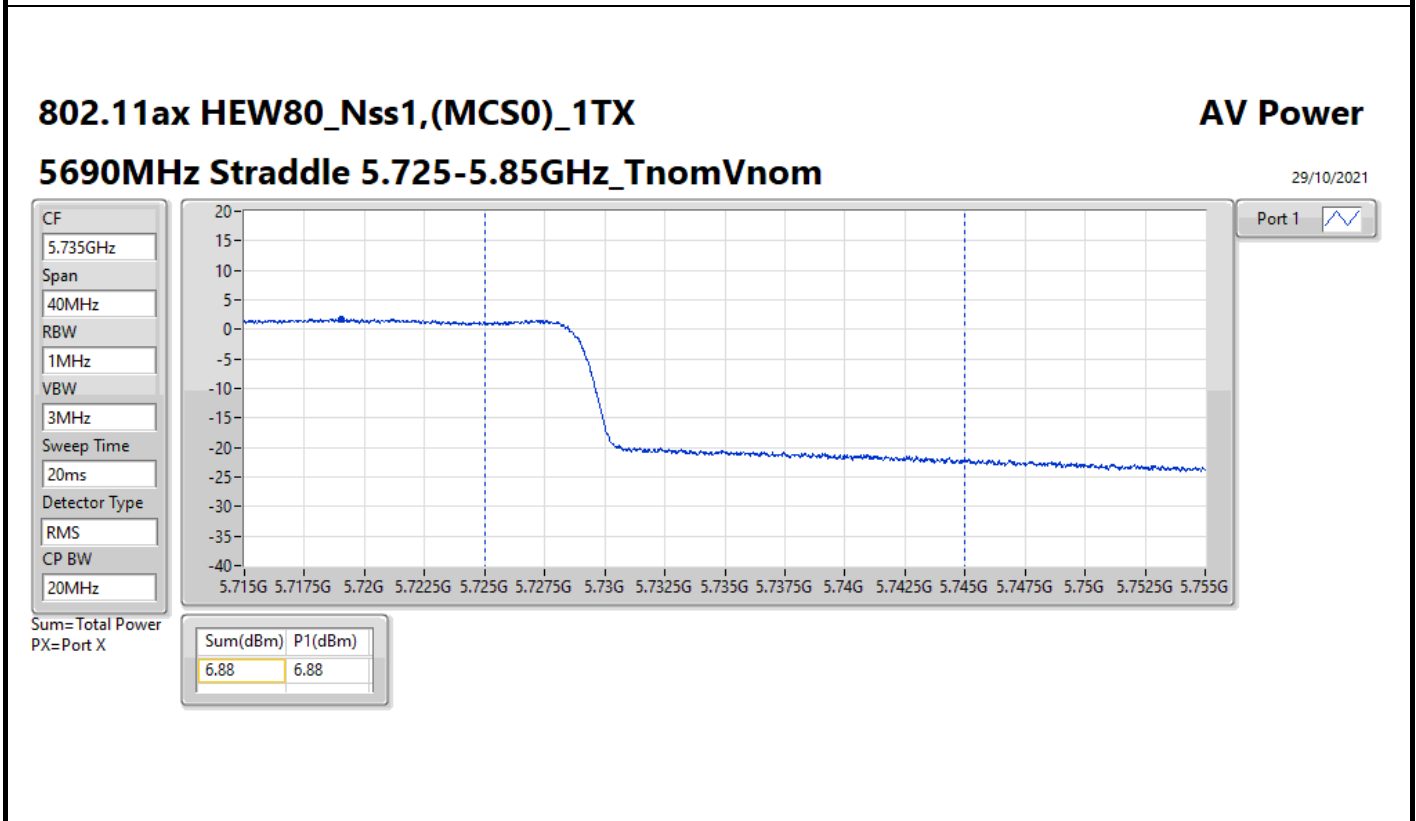

Summary

Mode	Total Power (dBm)	Total Power (W)
5.25-5.35GHz	-	-
802.11a_Nss1,(6Mbps)_4TX	18.33	0.06808
802.11ax HEW20_Nss1,(MCS0)_4TX	18.75	0.07499
802.11ax HEW40_Nss1,(MCS0)_4TX	21.38	0.13740
802.11ax HEW80_Nss1,(MCS0)_4TX	18.72	0.07447
5.47-5.725GHz	-	-
802.11a_Nss1,(6Mbps)_4TX	18.18	0.06577
802.11ax HEW20_Nss1,(MCS0)_4TX	18.75	0.07499
802.11ax HEW40_Nss1,(MCS0)_4TX	21.09	0.12853
802.11ax HEW80_Nss1,(MCS0)_4TX	20.91	0.12331
5.725-5.85GHz	-	-
802.11a_Nss1,(6Mbps)_4TX	10.77	0.01194
802.11ax HEW20_Nss1,(MCS0)_4TX	11.79	0.01510
802.11ax HEW40_Nss1,(MCS0)_4TX	11.04	0.01271
802.11ax HEW80_Nss1,(MCS0)_4TX	7.33	0.00541