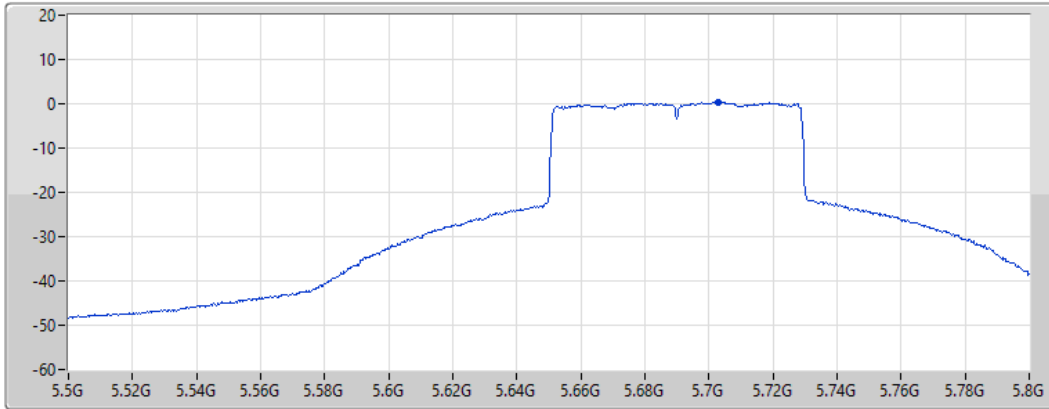

802.11ax HEW80_Nss1,(MCS0)_1TX

PSD

5690MHz Straddle 5.47-5.725GHz

29/10/2021

CF
5.65GHz

Span
300MHz

RBW
1MHz

VBW
3MHz

Sweep Time
20ms

Detector Type
RMS

Port 1

Sum	PD	Port 1
(dBm/RBW)	(dBm/RBW)	(dBm/RBW)
0.38	0.38	0.38