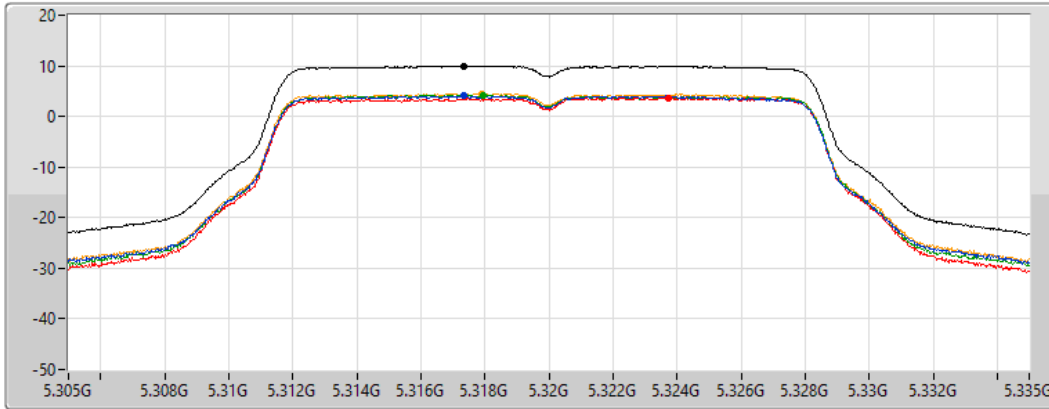

802.11a_Nss1,(6Mbps)_4TX

PSD

5320MHz

29/10/2021

CF
5.32GHz

Span
30MHz

RBW
1MHz

VBW
3MHz

Sweep Time
20ms

Detector Type
RMS

Sum

Port 1

Port 2

Port 3

Port 4

Sum	PD	Port 1	Port 2	Port 3	Port 4
(dBm/RBW)	(dBm/RBW)	(dBm/RBW)	(dBm/RBW)	(dBm/RBW)	(dBm/RBW)
9.98	9.98	4.03	3.70	4.19	4.47