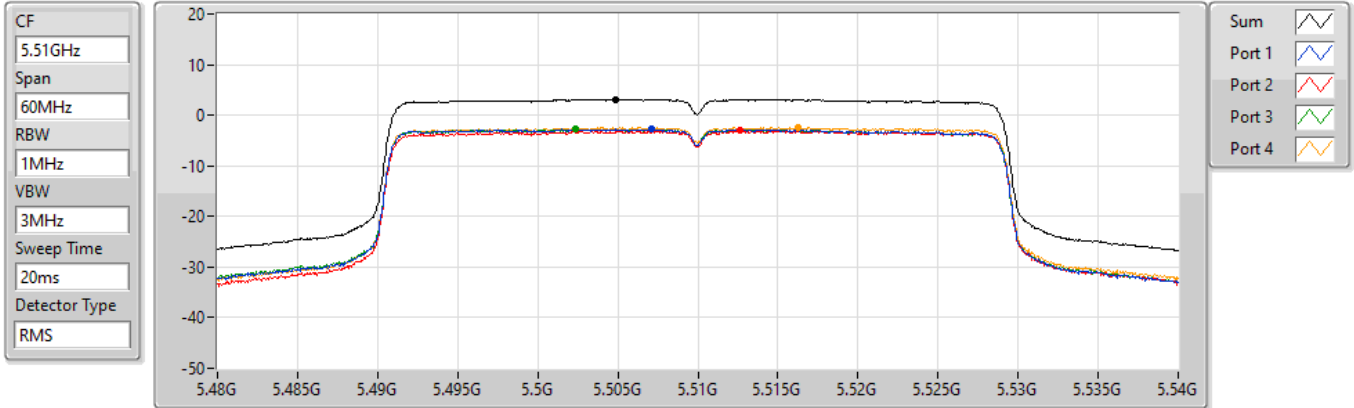

PSD

5510MHz

13/01/2022

Sum	PD	Port 1	Port 2	Port 3	Port 4
(dBm/RBW)	(dBm/RBW)	(dBm/RBW)	(dBm/RBW)	(dBm/RBW)	(dBm/RBW)
3.13	3.13	-2.78	-3.10	-2.81	-2.45

802.11ax HEW40_Nss1,(MCS0)_4TX

PSD

5550MHz

13/01/2022