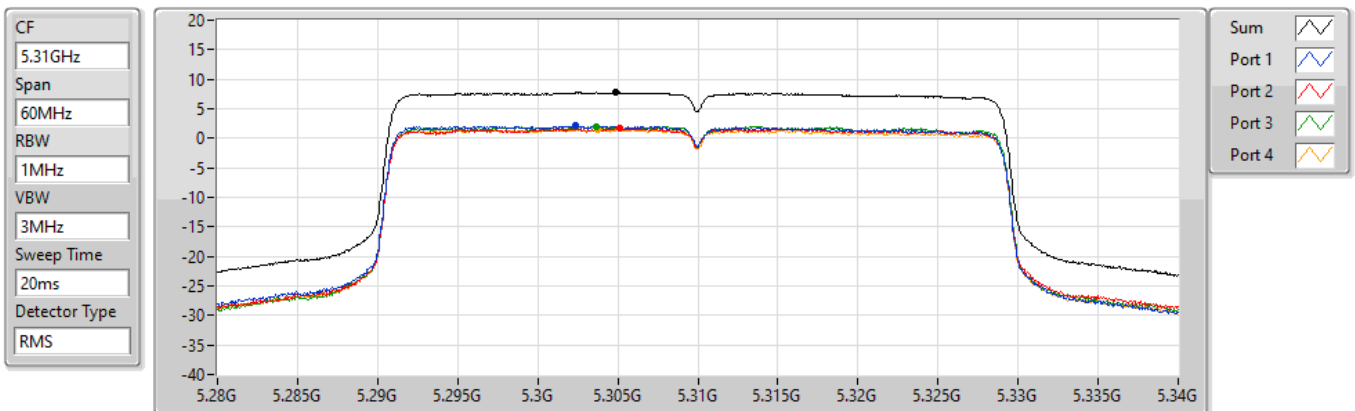

PSD

5270MHz

27/10/2021

Sum	PD	Port 1	Port 2	Port 3	Port 4
(dBm/RBW)	(dBm/RBW)	(dBm/RBW)	(dBm/RBW)	(dBm/RBW)	(dBm/RBW)
7.80	7.80	1.88	1.98	2.12	1.80

802.11ax HEW40_Nss1,(MCS0)_4TX

PSD

5310MHz

27/10/2021