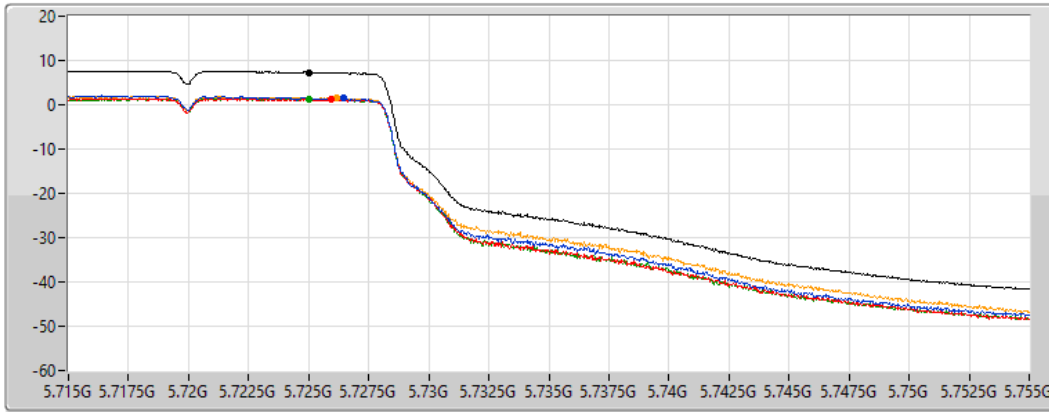

CF
5.735GHz

Span
40MHz

RBW
500kHz

VBW
3MHz

Sweep Time
20ms

Detector Type
RMS

Sum 

Port 1 