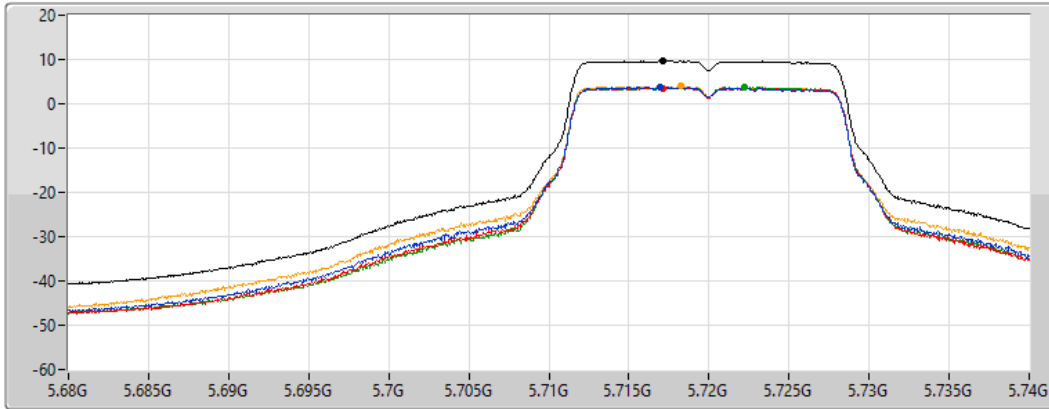

802.11a_Nss1,(6Mbps)_4TX

5720MHz Straddle 5.47-5.725GHz

PSD

14/03/2022

CF
5.71GHz

Span
60MHz

RBW
1MHz

VBW
3MHz

Sweep Time
20ms

Detector Type
RMS

Sum

Port 1

Port 2

Port 3

Port 4

Sum	PD	Port 1	Port 2	Port 3	Port 4
(dBm/RBW)	(dBm/RBW)	(dBm/RBW)	(dBm/RBW)	(dBm/RBW)	(dBm/RBW)
9.65	9.65	3.75	3.52	3.69	3.91