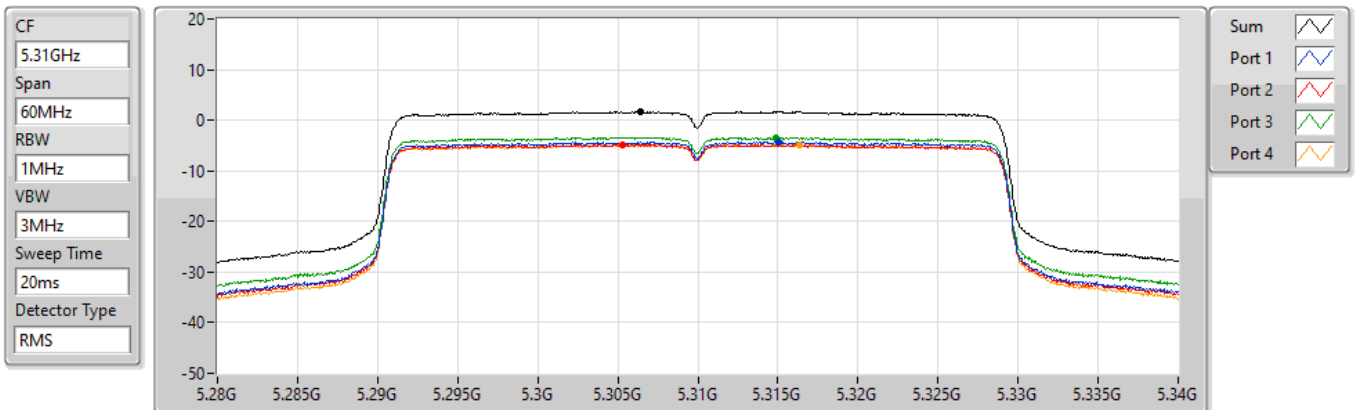

802.11ax HEW40_Nss1,(MCS0)_4TX

PSD

5310MHz

13/01/2022

Sum	PD	Port 1	Port 2	Port 3	Port 4
(dBm/RBW)	(dBm/RBW)	(dBm/RBW)	(dBm/RBW)	(dBm/RBW)	(dBm/RBW)
1.63	1.63	-4.33	-4.82	-3.39	-4.87