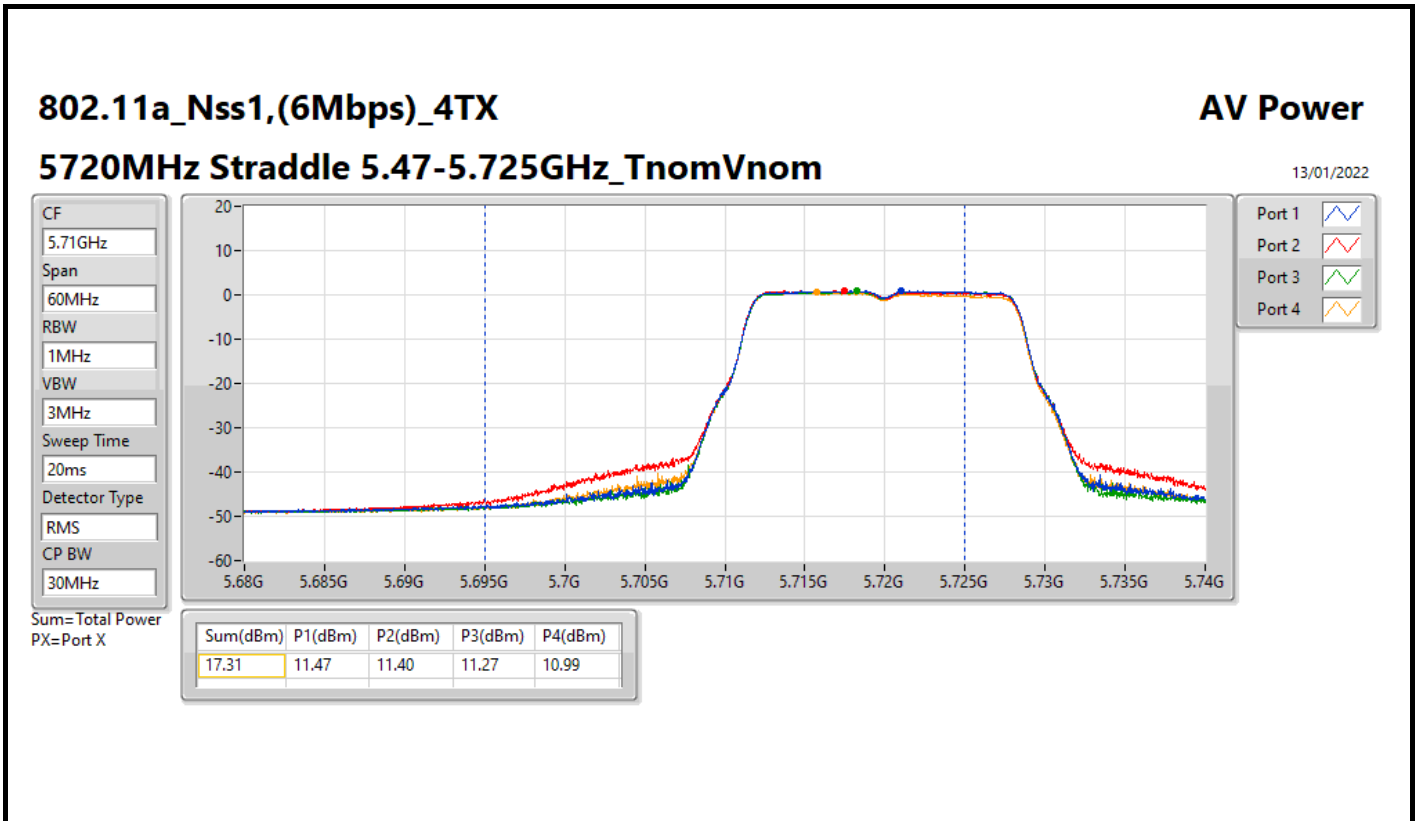

DG = Directional Gain; Port X = Port X output power

Summary

Mode	Total Power (dBm)	Total Power (W)
5.25-5.35GHz	-	-
802.11a_Nss1,(6Mbps)_4TX	18.33	0.06808
802.11ax HEW20_Nss1,(MCS0)_4TX	18.75	0.07499
802.11ax HEW40_Nss1,(MCS0)_4TX	21.38	0.13740
802.11ax HEW80_Nss1,(MCS0)_4TX	18.72	0.07447
5.47-5.725GHz	-	-
802.11a_Nss1,(6Mbps)_4TX	18.18	0.06577
802.11ax HEW20_Nss1,(MCS0)_4TX	18.75	0.07499
802.11ax HEW40_Nss1,(MCS0)_4TX	21.09	0.12853
802.11ax HEW80_Nss1,(MCS0)_4TX	20.91	0.12331
5.725-5.85GHz	-	-
802.11a_Nss1,(6Mbps)_4TX	10.77	0.01194
802.11ax HEW20_Nss1,(MCS0)_4TX	11.79	0.01510
802.11ax HEW40_Nss1,(MCS0)_4TX	11.04	0.01271
802.11ax HEW80_Nss1,(MCS0)_4TX	7.33	0.00541

DG = Directional Gain; Port X = Port X output power

802.11ax HEW40_Nss1,(MCS0)_4TX

AV Power

5710MHz Straddle 5.47-5.725GHz_TnomVnom

14/01/2022

CF
5.69GHz

Span
140MHz

RBW
1MHz