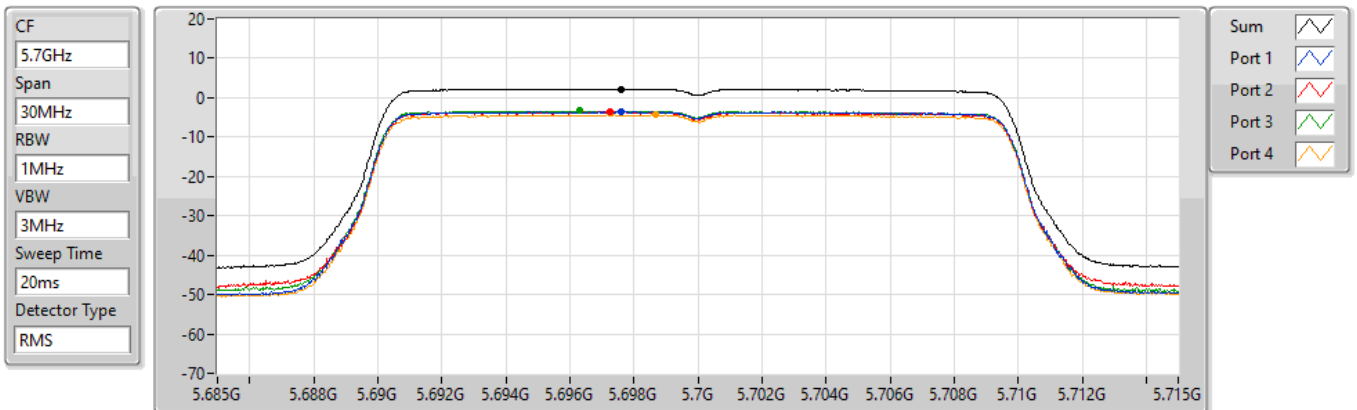

PSD

5580MHz

13/01/2022

Sum	PD	Port 1	Port 2	Port 3	Port 4
(dBm/RBW)	(dBm/RBW)	(dBm/RBW)	(dBm/RBW)	(dBm/RBW)	(dBm/RBW)
4.75	4.75	-1.27	-1.30	-1.15	-1.02

802.11ax HEW20_Nss1,(MCS0)_4TX

PSD

5700MHz

14/01/2022