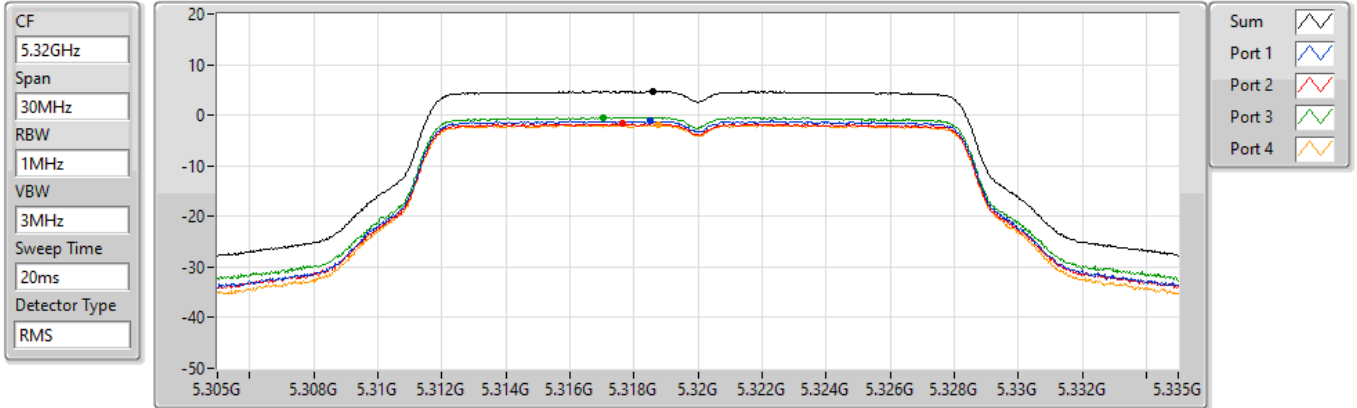

14/01/2022

Sum	PD	Port 1	Port 2	Port 3	Port 4
(dBm/RBW)	(dBm/RBW)	(dBm/RBW)	(dBm/RBW)	(dBm/RBW)	(dBm/RBW)
4.71	4.71	-1.06	-1.32	-0.82	-1.62

802.11a_Nss1,(6Mbps)_4TX

PSD

5320MHz

14/01/2022

Sum	PD	Port 1	Port 2	Port 3	Port 4
(dBm/RBW)	(dBm/RBW)	(dBm/RBW)	(dBm/RBW)	(dBm/RBW)	(dBm/RBW)
4.68	4.68	-1.18	-1.65	-0.39	-1.89