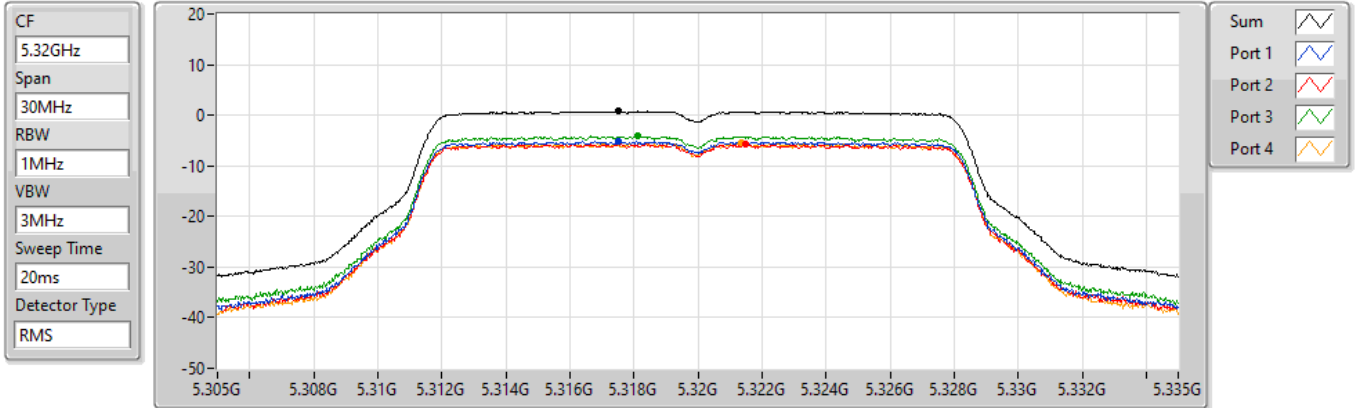

802.11a_Nss1,(6Mbps)_4TX

PSD

5320MHz

14/01/2022

Sum	PD	Port 1	Port 2	Port 3	Port 4
(dBm/RBW)	(dBm/RBW)	(dBm/RBW)	(dBm/RBW)	(dBm/RBW)	(dBm/RBW)
0.75	0.75	-5.21	-5.71	-4.16	-5.56