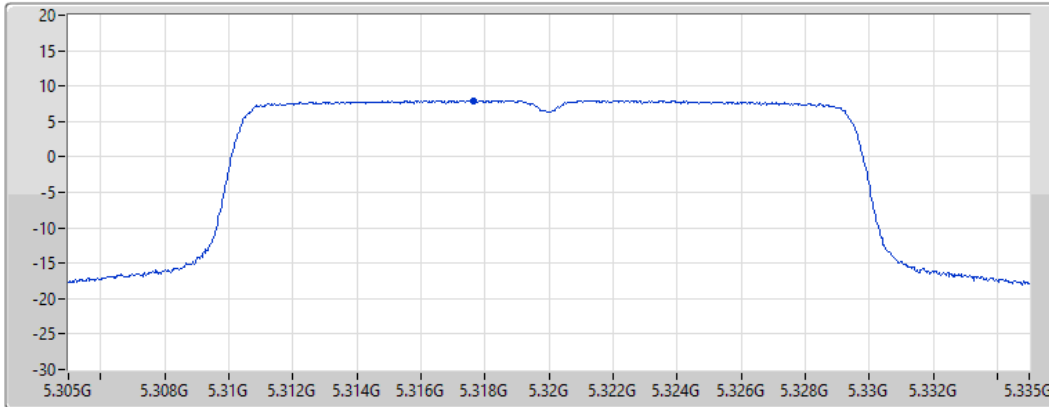

Sweep Time
20ms

Detector Type
RMS

Port 1 

Sum	PD	Port 1
(dBm/RBW)	(dBm/RBW)	(dBm/RBW)
7.97	7.97	7.97

802.11ax HEW20_Nss1,(MCS0)_1TX

PSD

5500MHz

29/10/2021