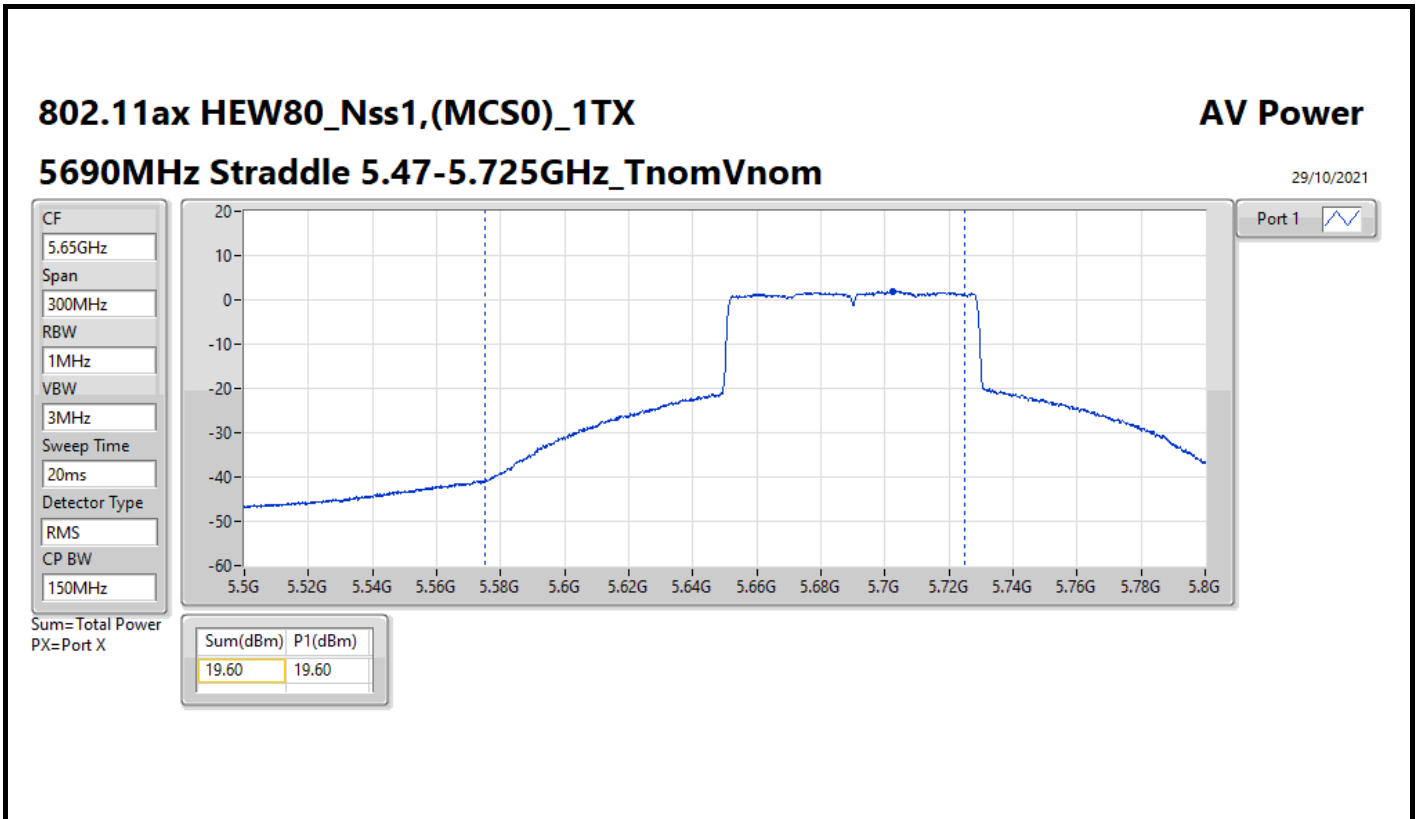

Summary

Mode	Total Power (dBm)	Total Power (W)
5.25-5.35GHz	-	-
802.11a_Nss1,(6Mbps)_4TX	18.33	0.06808
802.11ax HEW20_Nss1,(MCS0)_4TX	18.75	0.07499
802.11ax HEW40_Nss1,(MCS0)_4TX	21.38	0.13740
802.11ax HEW80_Nss1,(MCS0)_4TX	18.72	0.07447
5.47-5.725GHz	-	-
802.11a_Nss1,(6Mbps)_4TX	18.18	0.06577
802.11ax HEW20_Nss1,(MCS0)_4TX	18.75	0.07499
802.11ax HEW40_Nss1,(MCS0)_4TX	21.09	0.12853
802.11ax HEW80_Nss1,(MCS0)_4TX	20.91	0.12331
5.725-5.85GHz	-	-
802.11a_Nss1,(6Mbps)_4TX	10.77	0.01194
802.11ax HEW20_Nss1,(MCS0)_4TX	11.79	0.01510
802.11ax HEW40_Nss1,(MCS0)_4TX	11.04	0.01271
802.11ax HEW80_Nss1,(MCS0)_4TX	7.33	0.00541