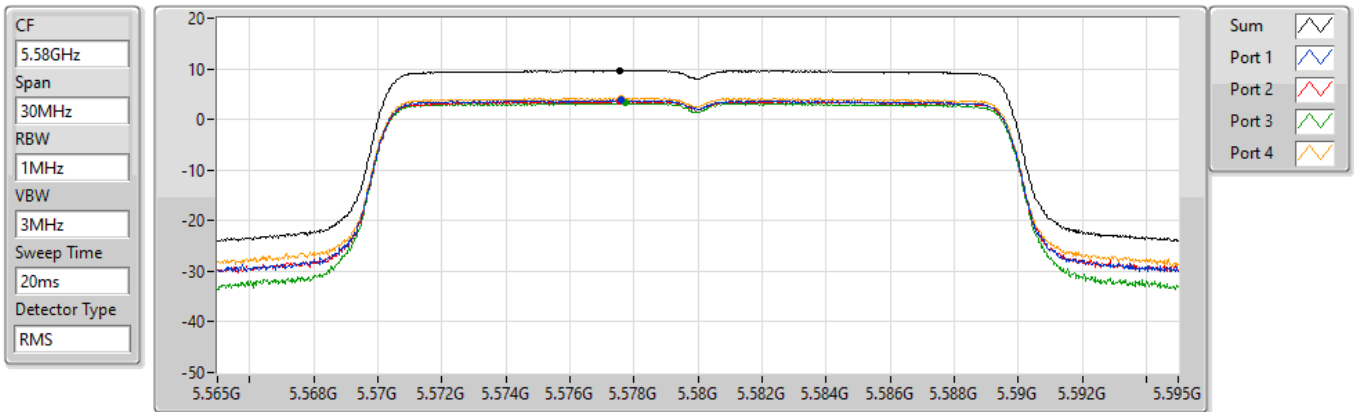

PSD

5500MHz

15/03/2022

Sum	PD	Port 1	Port 2	Port 3	Port 4
(dBm/RBW)	(dBm/RBW)	(dBm/RBW)	(dBm/RBW)	(dBm/RBW)	(dBm/RBW)
9.68	9.68	3.87	3.80	3.35	3.90

802.11ax HEW20_Nss1,(MCS0)_4TX

PSD

5580MHz

15/03/2022