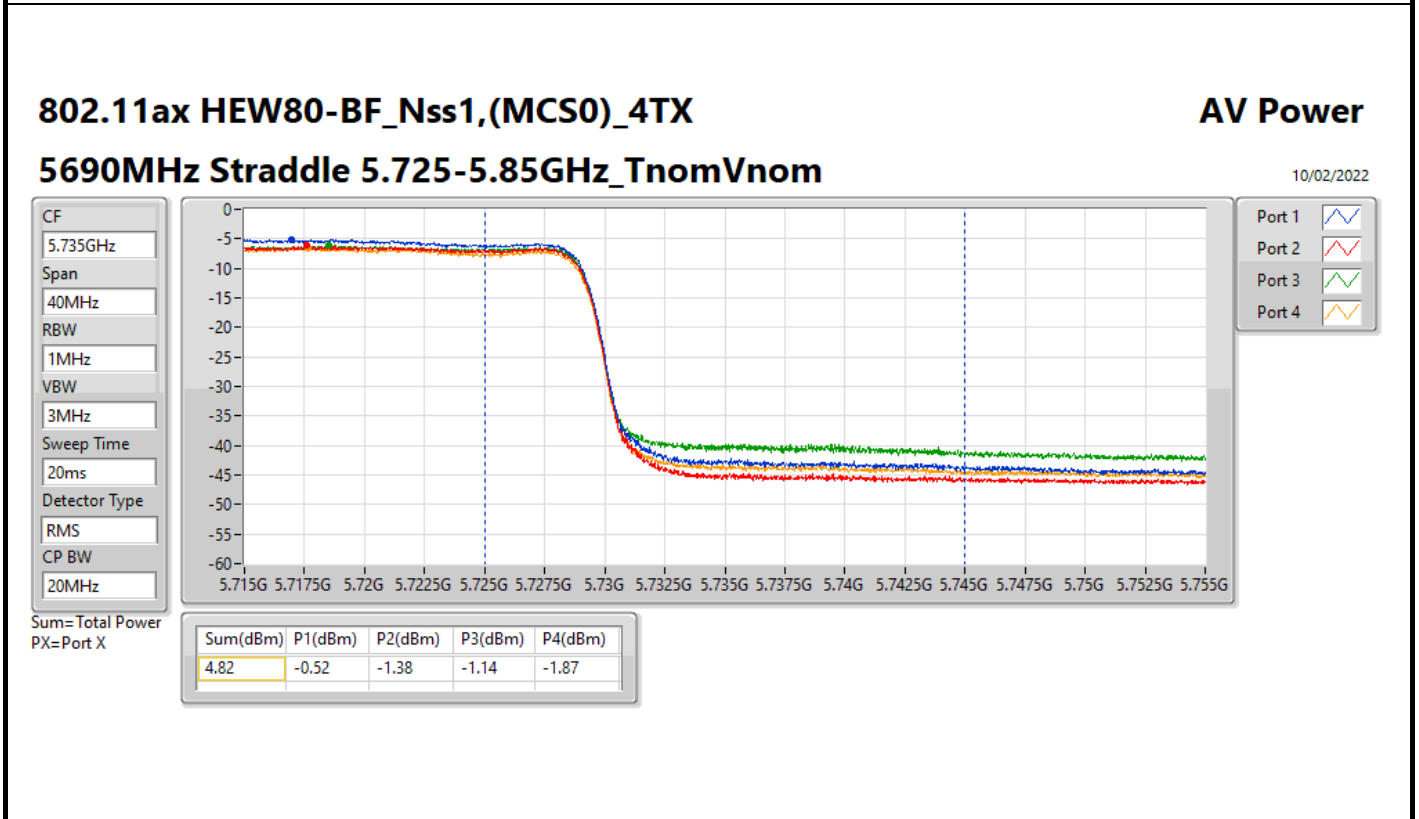

Summary

Mode	Total Power (dBm)	Total Power (W)
5.25-5.35GHz	-	-
802.11a_Nss1,(6Mbps)_4TX	14.53	0.02838
802.11ax HEW20_Nss1,(MCS0)_4TX	15.25	0.03350
802.11ax HEW40_Nss1,(MCS0)_4TX	18.00	0.06310
802.11ax HEW80_Nss1,(MCS0)_4TX	17.42	0.05521
5.47-5.725GHz	-	-
802.11a_Nss1,(6Mbps)_4TX	14.80	0.03020
802.11ax HEW20_Nss1,(MCS0)_4TX	15.42	0.03483
802.11ax HEW40_Nss1,(MCS0)_4TX	18.19	0.06592
802.11ax HEW80_Nss1,(MCS0)_4TX	19.66	0.09247
5.725-5.85GHz	-	-
802.11a_Nss1,(6Mbps)_4TX	6.56	0.00453
802.11ax HEW20_Nss1,(MCS0)_4TX	7.62	0.00578
802.11ax HEW40_Nss1,(MCS0)_4TX	7.12	0.00515
802.11ax HEW80_Nss1,(MCS0)_4TX	5.95	0.00394