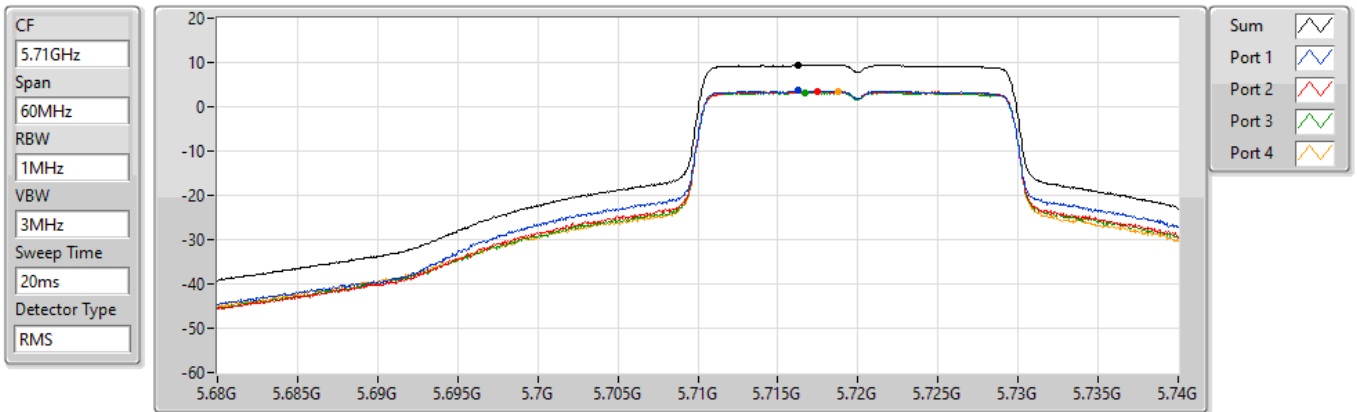

802.11ax HEW20_Nss1,(MCS0)_4TX
5720MHz Straddle 5.47-5.725GHz

PSD

29/10/2021

Sum	PD	Port 1	Port 2	Port 3	Port 4
(dBm/RBW)	(dBm/RBW)	(dBm/RBW)	(dBm/RBW)	(dBm/RBW)	(dBm/RBW)
9.40	9.40	3.61	3.53	3.26	3.56