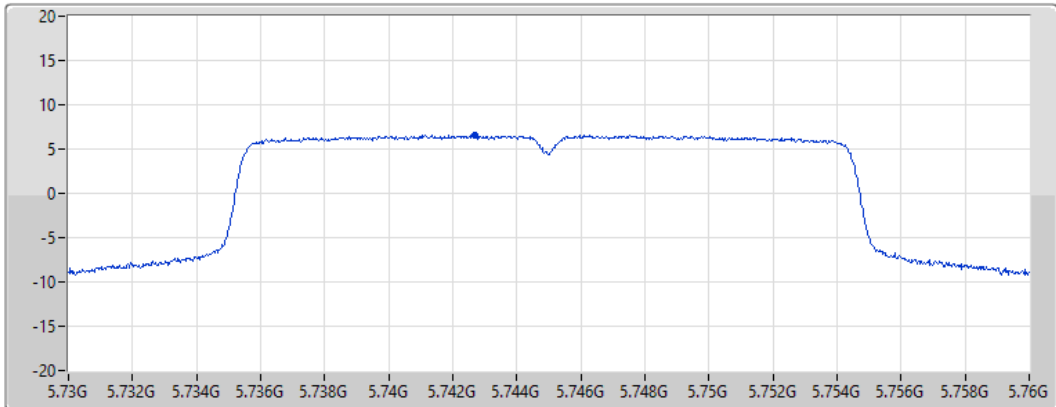

5745MHz

15/02/2022

CF
5.745GHz

Span
30MHz

RBW
500kHz

VBW
3MHz

Sweep Time
20ms

Detector Type
RMS

Port 1

Sum	PD	Port 1
(dBm/RBW)	(dBm/RBW)	(dBm/RBW)
6.55	6.55	6.55