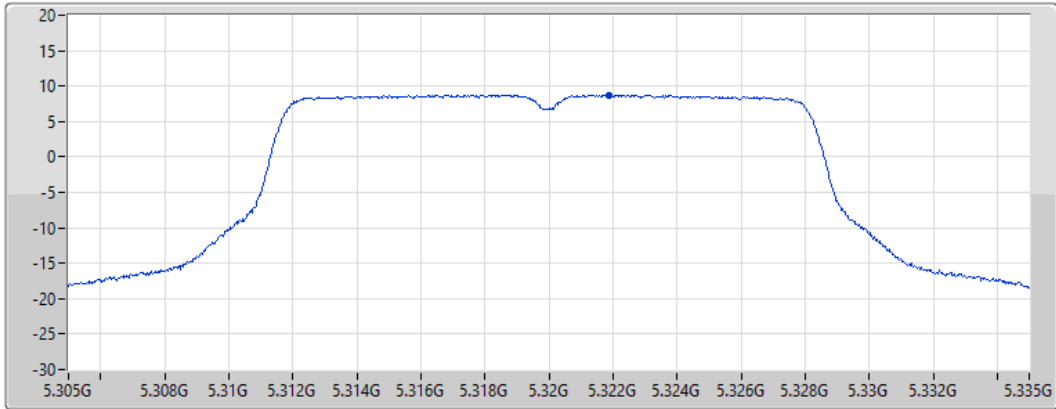

802.11a_Nss1,(6Mbps)_1TX

PSD

5320MHz

29/10/2021

CF
5.32GHz

Span
30MHz

RBW
1MHz

VBW
3MHz

Sweep Time
20ms

Detector Type
RMS

Port 1

Sum	PD	Port 1
(dBm/RBW)	(dBm/RBW)	(dBm/RBW)
8.76	8.76	8.76