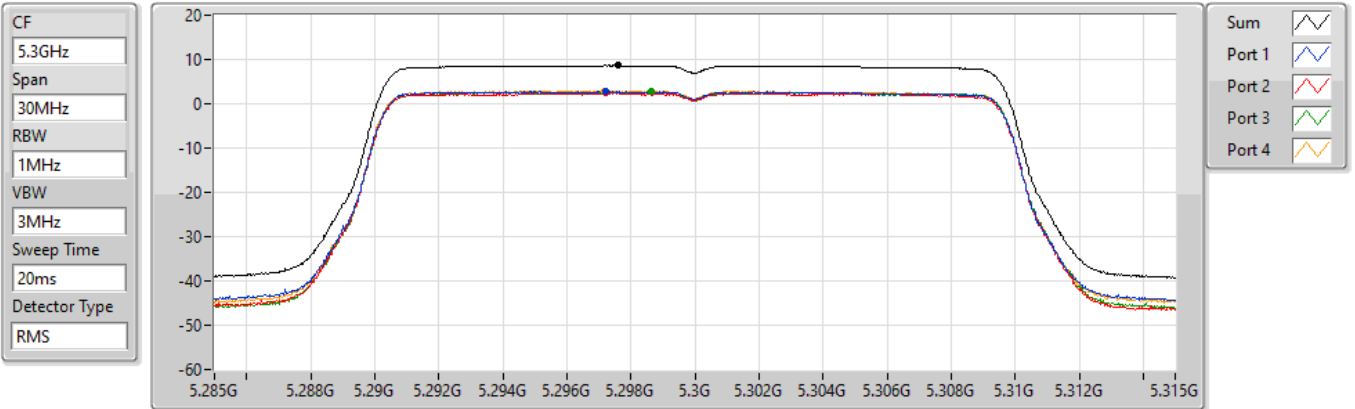

Port 4 

Sum	PD	Port 1	Port 2	Port 3	Port 4
(dBm/RBW)	(dBm/RBW)	(dBm/RBW)	(dBm/RBW)	(dBm/RBW)	(dBm/RBW)
8.67	8.67	2.77	2.75	2.57	2.77

802.11ax HEW20_Nss1,(MCS0)_4TX

PSD

5300MHz

14/03/2022

Sum	PD	Port 1	Port 2	Port 3	Port 4
(dBm/RBW)	(dBm/RBW)	(dBm/RBW)	(dBm/RBW)	(dBm/RBW)	(dBm/RBW)
8.63	8.63	2.80	2.46	2.72	2.86