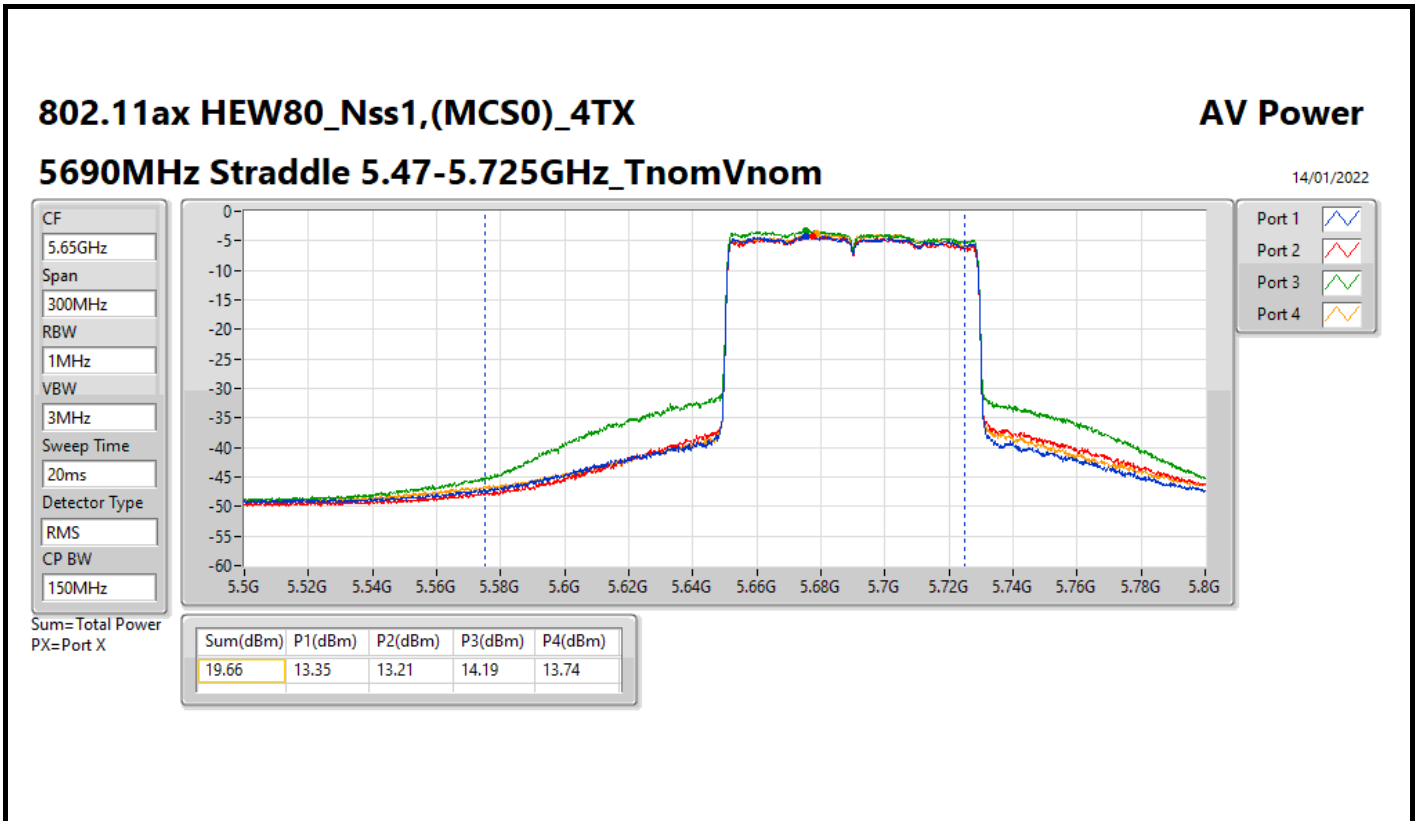

DG = Directional Gain; Port X = Port X output power

Summary

Mode	Total Power (dBm)	Total Power (W)
5.25-5.35GHz	-	-
802.11a_Nss1,(6Mbps)_4TX	14.53	0.02838
802.11ax HEW20_Nss1,(MCS0)_4TX	15.25	0.03350
802.11ax HEW40_Nss1,(MCS0)_4TX	18.00	0.06310
802.11ax HEW80_Nss1,(MCS0)_4TX	17.42	0.05521
5.47-5.725GHz	-	-
802.11a_Nss1,(6Mbps)_4TX	14.80	0.03020
802.11ax HEW20_Nss1,(MCS0)_4TX	15.42	0.03483
802.11ax HEW40_Nss1,(MCS0)_4TX	18.19	0.06592
802.11ax HEW80_Nss1,(MCS0)_4TX	19.66	0.09247
5.725-5.85GHz	-	-
802.11a_Nss1,(6Mbps)_4TX	6.56	0.00453
802.11ax HEW20_Nss1,(MCS0)_4TX	7.62	0.00578
802.11ax HEW40_Nss1,(MCS0)_4TX	7.12	0.00515
802.11ax HEW80_Nss1,(MCS0)_4TX	5.95	0.00394

DG = Directional Gain; Port X = Port X output power

Summary

Mode	Total Power (dBm)	Total Power (W)
5.25-5.35GHz	-	-
802.11ax HEW20-BF_Nss1,(MCS0)_4TX	13.76	0.02377
802.11ax HEW40-BF_Nss1,(MCS0)_4TX	13.79	0.02393
802.11ax HEW80-BF_Nss1,(MCS0)_4TX	13.94	0.02477
5.47-5.725GHz	-	-
802.11ax HEW20-BF_Nss1,(MCS0)_4TX	13.95	0.02483
802.11ax HEW40-BF_Nss1,(MCS0)_4TX	13.95	0.02483
802.11ax HEW80-BF_Nss1,(MCS0)_4TX	13.94	0.02477
5.725-5.85GHz	-	-
802.11ax HEW20-BF_Nss1,(MCS0)_4TX	7.62	0.00578
802.11ax HEW40-BF_Nss1,(MCS0)_4TX	3.57	0.00228
802.11ax HEW80-BF_Nss1,(MCS0)_4TX	0.03	0.00101