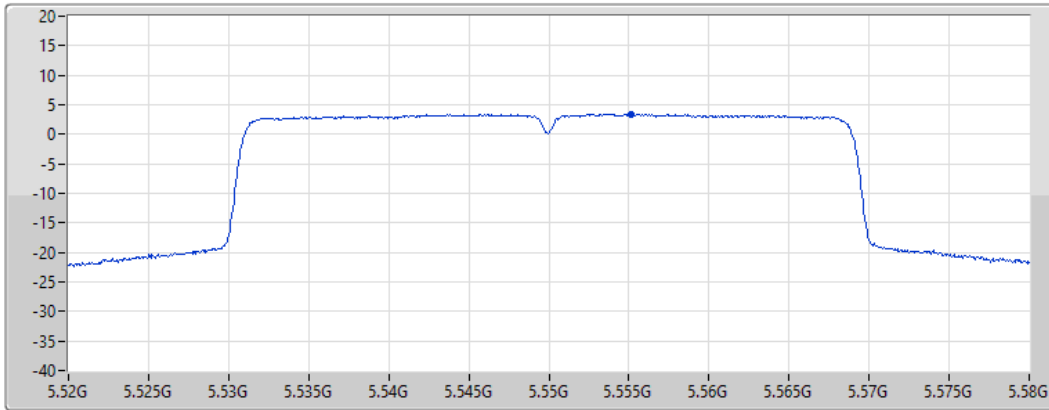

802.11ax HEW40_Nss1,(MCS0)_1TX

PSD

5550MHz

29/10/2021

CF
5.55GHz

Span
60MHz

RBW
1MHz

VBW
3MHz

Sweep Time
20ms

Detector Type
RMS

Port 1

Sum	PD	Port 1
(dBm/RBW)	(dBm/RBW)	(dBm/RBW)
3.41	3.41	3.41