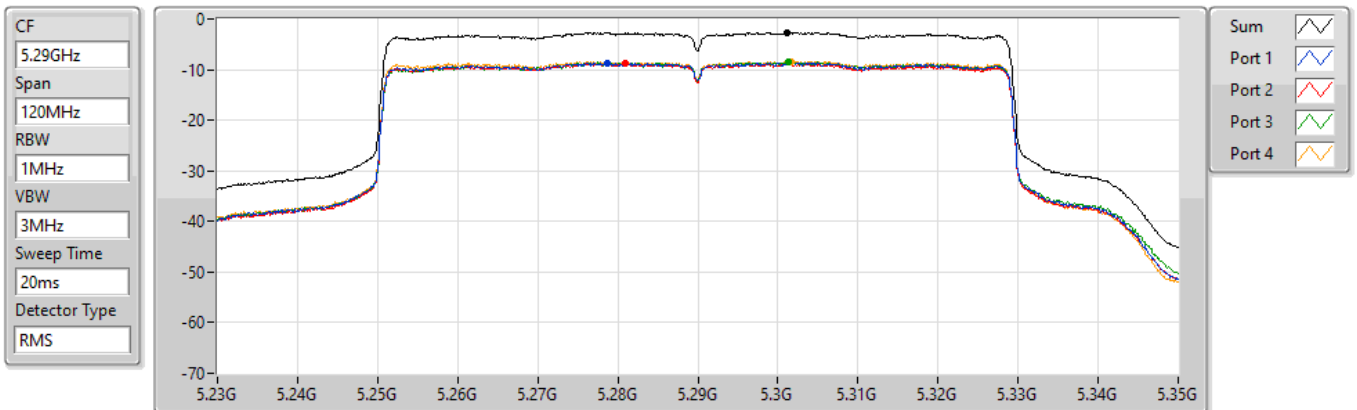

802.11ax HEW80_Nss1,(MCS0)_4TX

PSD

5290MHz

14/01/2022

Sum	PD	Port 1	Port 2	Port 3	Port 4
(dBm/RBW)	(dBm/RBW)	(dBm/RBW)	(dBm/RBW)	(dBm/RBW)	(dBm/RBW)
-2.67	-2.67	-8.67	-8.81	-8.52	-8.37