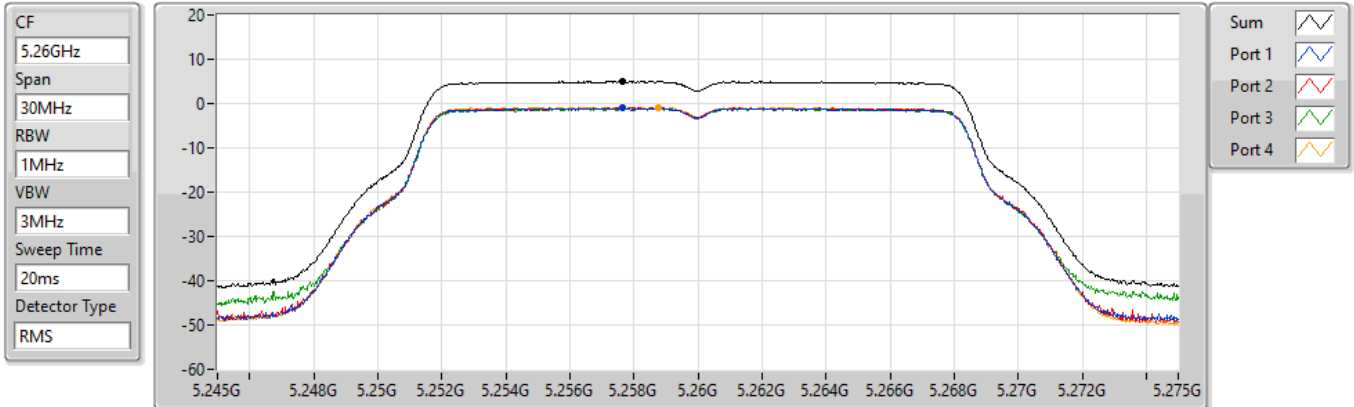

802.11a_Nss1,(6Mbps)_4TX

PSD

5260MHz

13/01/2022

Sum	PD	Port 1	Port 2	Port 3	Port 4
(dBm/RBW)	(dBm/RBW)	(dBm/RBW)	(dBm/RBW)	(dBm/RBW)	(dBm/RBW)
4.96	4.96	-1.06	-0.93	-1.05	-0.87