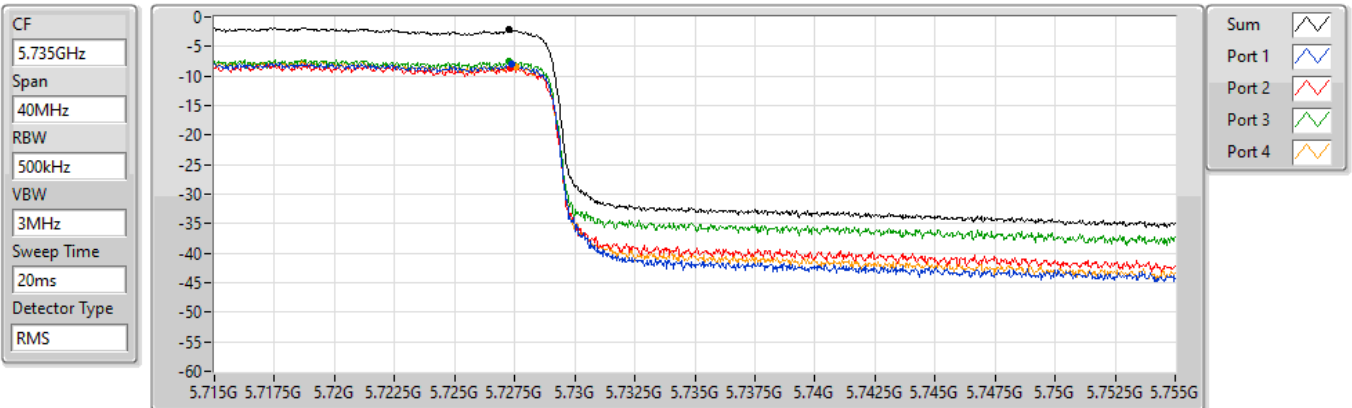

802.11ax HEW80_Nss1,(MCS0)_4TX

PSD

5690MHz Straddle 5.725-5.85GHz

14/01/2022

Sum	PD	Port 1	Port 2	Port 3	Port 4
(dBm/RBW)	(dBm/RBW)	(dBm/RBW)	(dBm/RBW)	(dBm/RBW)	(dBm/RBW)
-2.22	-2.22	-8.01	-8.56	-7.52	-8.35