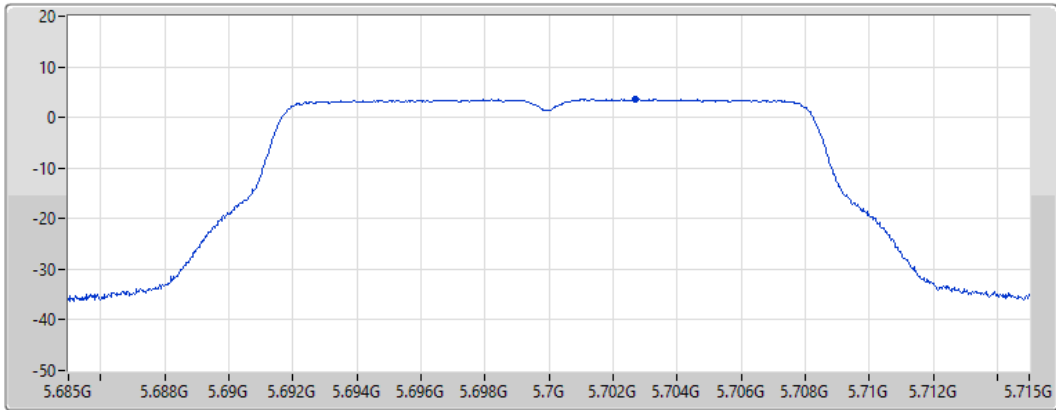

CF
5.7GHz

Span
30MHz

RBW
1MHz

VBW
3MHz

Sweep Time
20ms

Detector Type
RMS

Port 1 

Sum	PD	Port 1
(dBm/RBW)	(dBm/RBW)	(dBm/RBW)
3.53	3.53	3.53