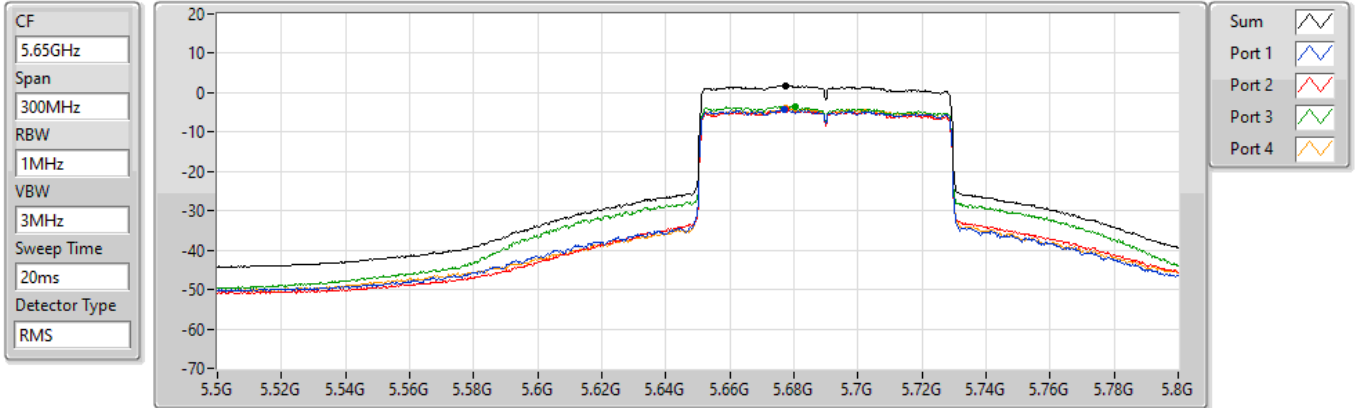

802.11ax HEW80_Nss1,(MCS0)_4TX

PSD

5690MHz Straddle 5.47-5.725GHz

14/01/2022

Sum	PD	Port 1	Port 2	Port 3	Port 4
(dBm/RBW)	(dBm/RBW)	(dBm/RBW)	(dBm/RBW)	(dBm/RBW)	(dBm/RBW)
1.89	1.89	-4.39	-4.42	-3.60	-4.03