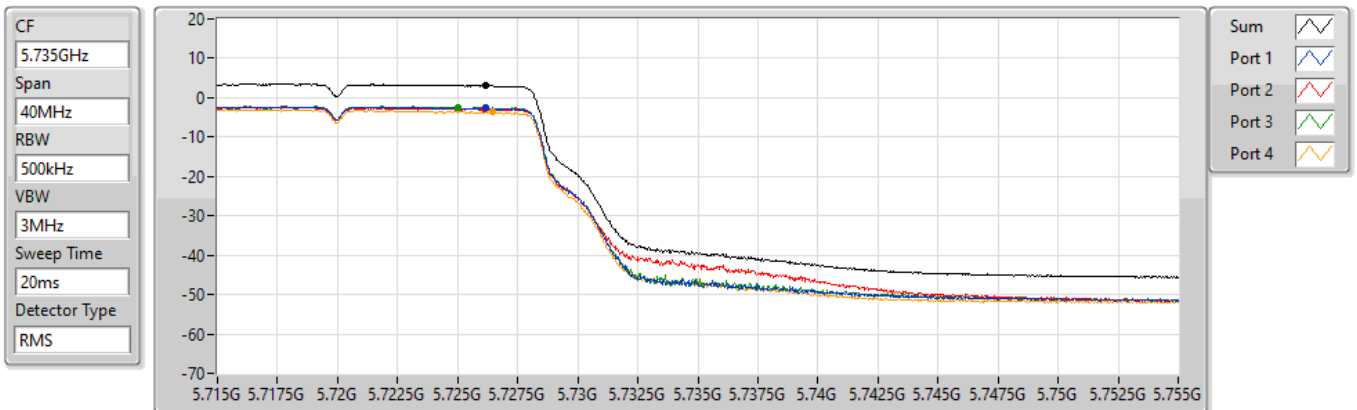

802.11a_Nss1,(6Mbps)_4TX

5720MHz Straddle 5.725-5.85GHz

PSD

14/01/2022

Sum	PD	Port 1	Port 2	Port 3	Port 4
(dBm/RBW)	(dBm/RBW)	(dBm/RBW)	(dBm/RBW)	(dBm/RBW)	(dBm/RBW)
3.11	3.11	-2.53	-2.71	-2.41	-3.58