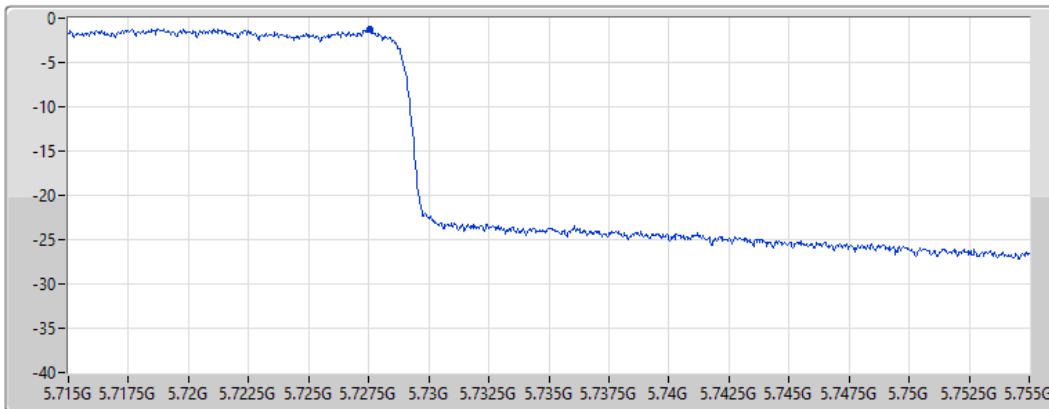

802.11ax HEW80_Nss1,(MCS0)_1TX

PSD

5690MHz Straddle 5.725-5.85GHz

29/10/2021

CF
5.735GHz

Span
40MHz

RBW
500kHz

VBW
3MHz

Sweep Time
20ms

Detector Type
RMS

Port 1

Sum	PD	Port 1
(dBm/RBW)	(dBm/RBW)	(dBm/RBW)
-1.31	-1.31	-1.31