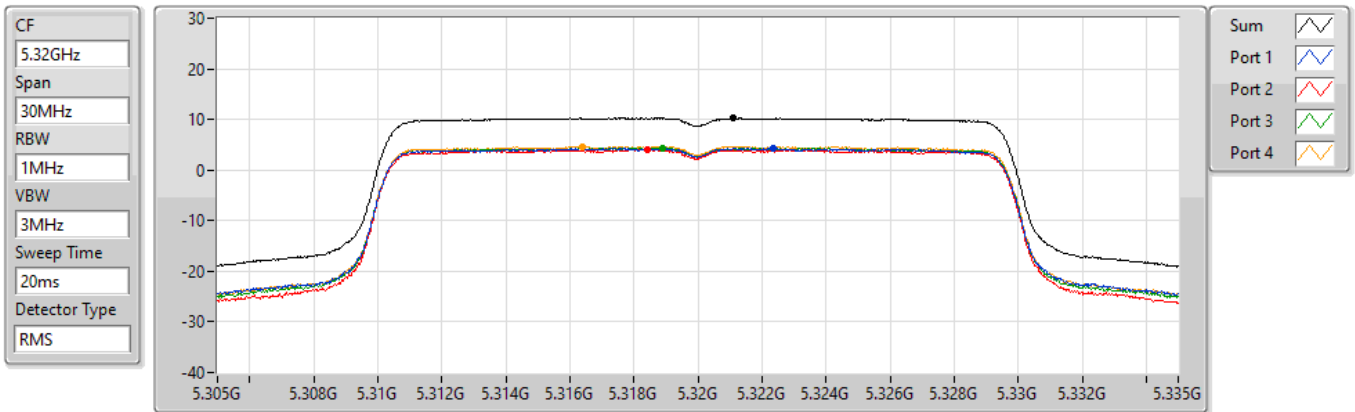

802.11ax HEW20_Nss1,(MCS0)_4TX

PSD

5320MHz

29/10/2021

Sum	PD	Port 1	Port 2	Port 3	Port 4
(dBm/RBW)	(dBm/RBW)	(dBm/RBW)	(dBm/RBW)	(dBm/RBW)	(dBm/RBW)
10.25	10.25	4.31	4.01	4.37	4.66