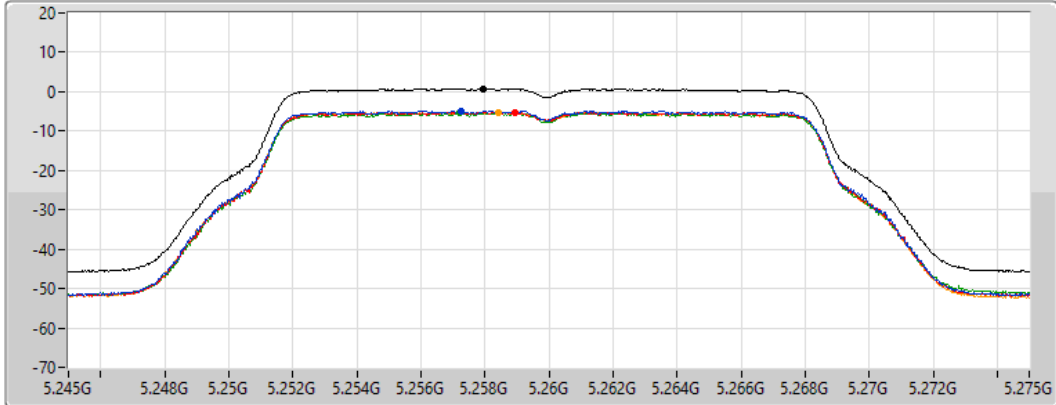

802.11a_Nss1,(6Mbps)_4TX

PSD

5260MHz

14/01/2022

CF
5.26GHz
Span
30MHz
RBW
1MHz
VBW
3MHz
Sweep Time
20ms
Detector Type
RMS

Sum
Port 1
Port 2
Port 3
Port 4

Sum	PD	Port 1	Port 2	Port 3	Port 4
(dBm/RBW)	(dBm/RBW)	(dBm/RBW)	(dBm/RBW)	(dBm/RBW)	(dBm/RBW)
0.72	0.72	-4.89	-5.20	-5.42	-5.23