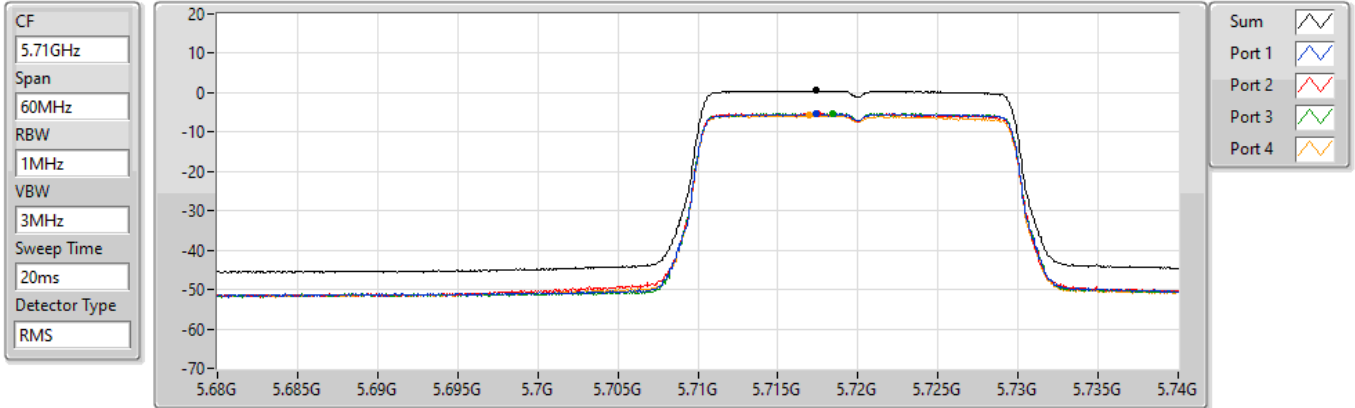

802.11ax HEW20_Nss1,(MCS0)_4TX

PSD

5720MHz Straddle 5.47-5.725GHz

14/01/2022

Sum	PD	Port 1	Port 2	Port 3	Port 4
(dBm/RBW)	(dBm/RBW)	(dBm/RBW)	(dBm/RBW)	(dBm/RBW)	(dBm/RBW)
0.49	0.49	-5.34	-5.31	-5.25	-5.76

802.11ax HEW20_Nss1,(MCS0)_4TX

PSD