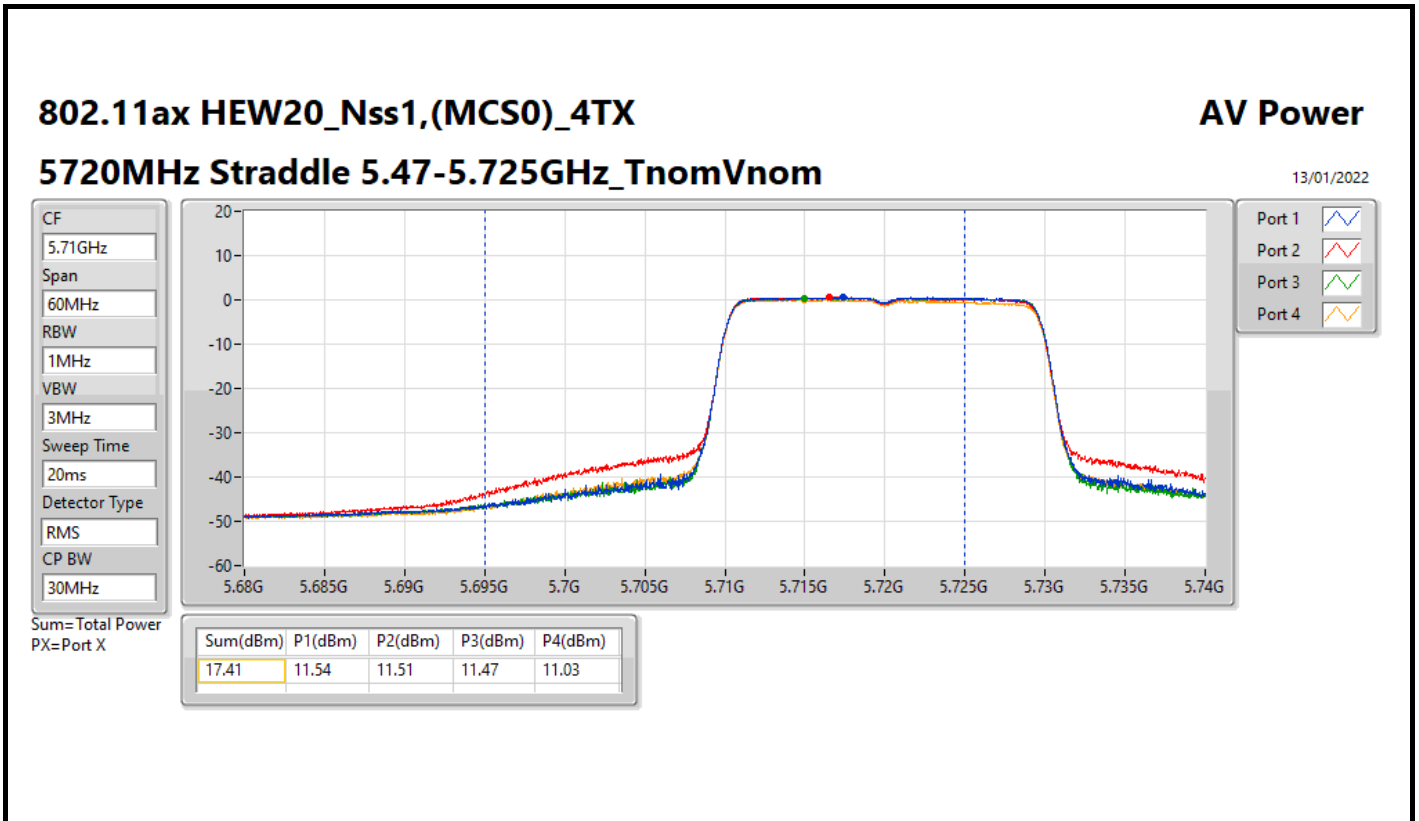

DG = Directional Gain; Port X = Port X output power

Summary

Mode	Total Power (dBm)	Total Power (W)
5.25-5.35GHz	-	-
802.11a_Nss1,(6Mbps)_4TX	18.33	0.06808
802.11ax HEW20_Nss1,(MCS0)_4TX	18.75	0.07499
802.11ax HEW40_Nss1,(MCS0)_4TX	21.38	0.13740
802.11ax HEW80_Nss1,(MCS0)_4TX	18.72	0.07447
5.47-5.725GHz	-	-
802.11a_Nss1,(6Mbps)_4TX	18.18	0.06577
802.11ax HEW20_Nss1,(MCS0)_4TX	18.75	0.07499
802.11ax HEW40_Nss1,(MCS0)_4TX	21.09	0.12853
802.11ax HEW80_Nss1,(MCS0)_4TX	20.91	0.12331
5.725-5.85GHz	-	-
802.11a_Nss1,(6Mbps)_4TX	10.77	0.01194
802.11ax HEW20_Nss1,(MCS0)_4TX	11.79	0.01510
802.11ax HEW40_Nss1,(MCS0)_4TX	11.04	0.01271
802.11ax HEW80_Nss1,(MCS0)_4TX	7.33	0.00541

DG = Directional Gain; Port X = Port X output power

802.11ax HEW40_Nss1,(MCS0)_4TX

AV Power

5710MHz Straddle 5.47-5.725GHz_TnomVnom

14/01/2022

CF
5.69GHz

Span
140MHz

RBW
1MHz