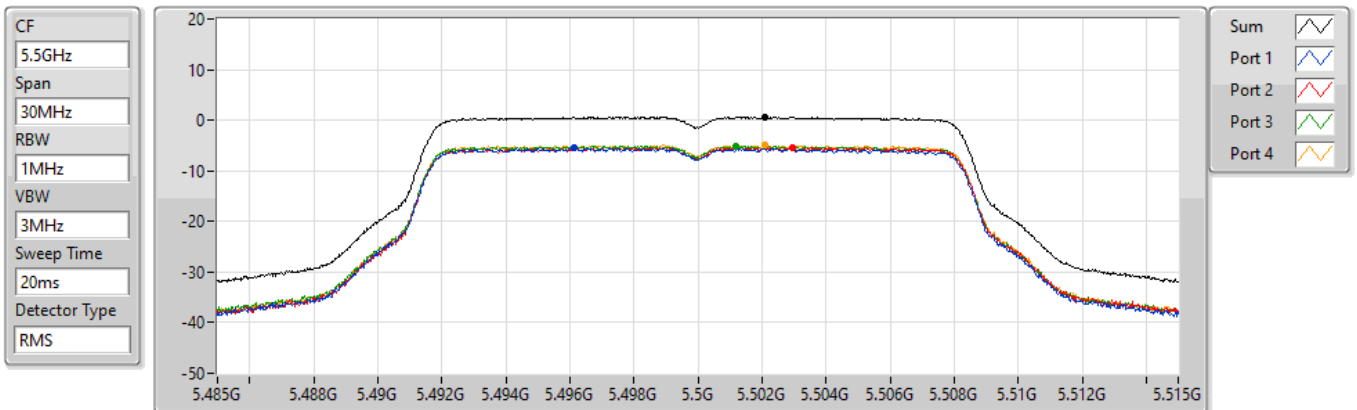

802.11a_Nss1,(6Mbps)_4TX

PSD

5500MHz

14/01/2022

Sum	PD	Port 1	Port 2	Port 3	Port 4
(dBm/RBW)	(dBm/RBW)	(dBm/RBW)	(dBm/RBW)	(dBm/RBW)	(dBm/RBW)
0.62	0.62	-5.56	-5.41	-5.14	-4.87