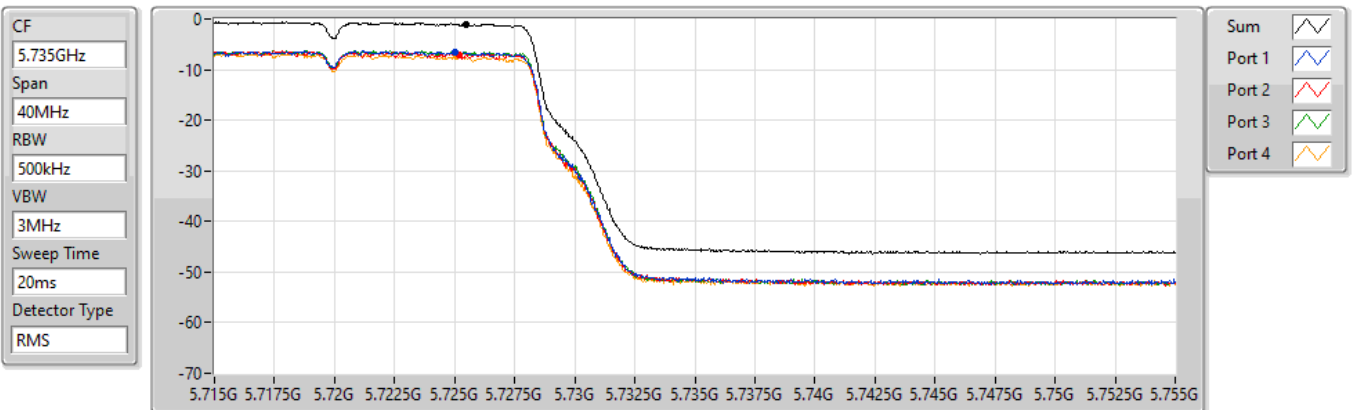

14/01/2022

Sum	PD	Port 1	Port 2	Port 3	Port 4
(dBm/RBW)	(dBm/RBW)	(dBm/RBW)	(dBm/RBW)	(dBm/RBW)	(dBm/RBW)
0.75	0.75	-5.02	-5.04	-4.88	-5.34

802.11a_Nss1,(6Mbps)_4TX

PSD

5720MHz Straddle 5.725-5.85GHz

14/01/2022