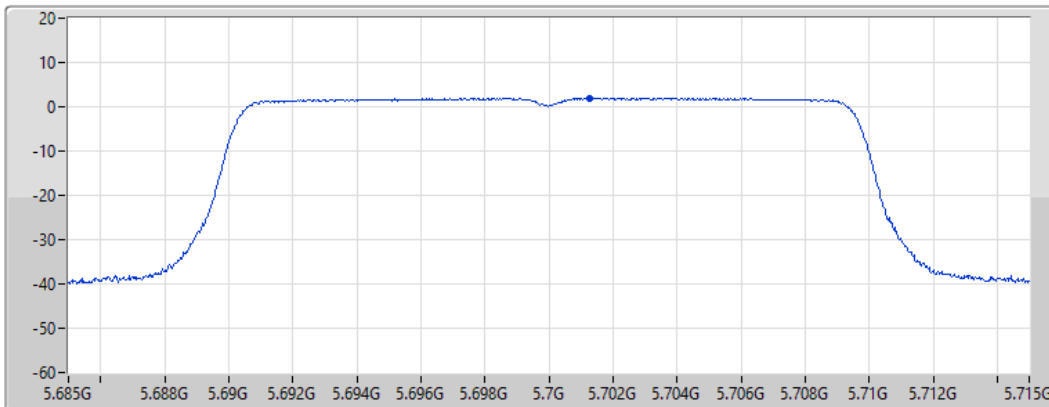

802.11ax HEW20_Nss1,(MCS0)_1TX

PSD

5700MHz

29/10/2021

CF
5.7GHz
Span
30MHz
RBW
1MHz
VBW
3MHz
Sweep Time
20ms
Detector Type
RMS

Port 1

Sum	PD	Port 1
(dBm/RBW)	(dBm/RBW)	(dBm/RBW)
1.93	1.93	1.93