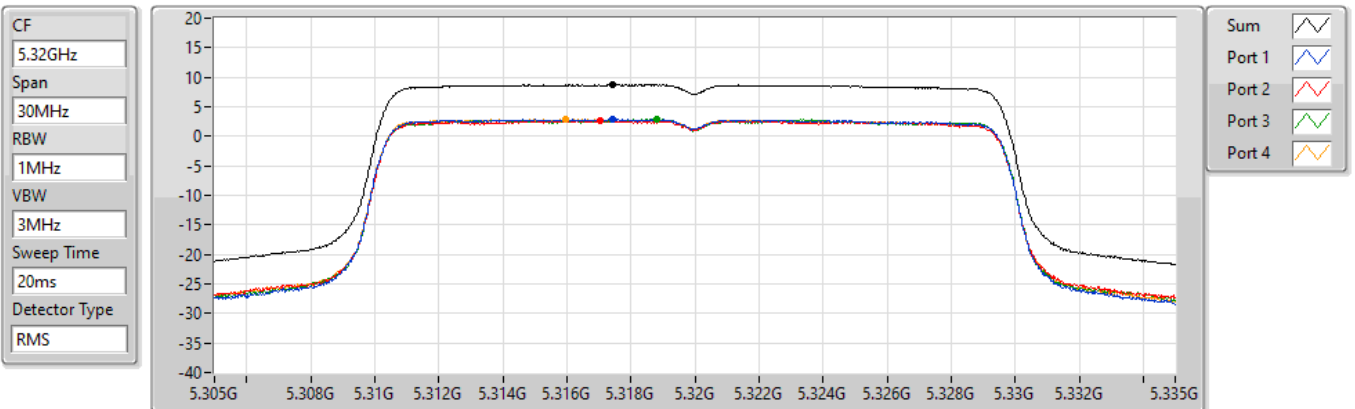

802.11ax HEW20_Nss1,(MCS0)_4TX

PSD

5320MHz

14/03/2022

Sum	PD	Port 1	Port 2	Port 3	Port 4
(dBm/RBW)	(dBm/RBW)	(dBm/RBW)	(dBm/RBW)	(dBm/RBW)	(dBm/RBW)
8.70	8.70	2.88	2.65	2.87	2.90