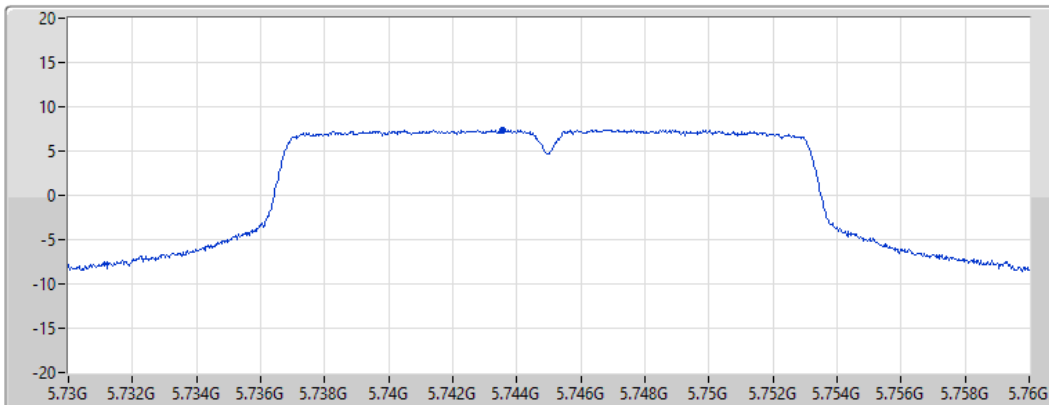

5745MHz

15/02/2022

CF
5.745GHz

Span
30MHz

RBW
500kHz

VBW
3MHz

Sweep Time
20ms

Detector Type
RMS

Port 1

Sum	PD	Port 1
(dBm/RBW)	(dBm/RBW)	(dBm/RBW)
7.42	7.42	7.42