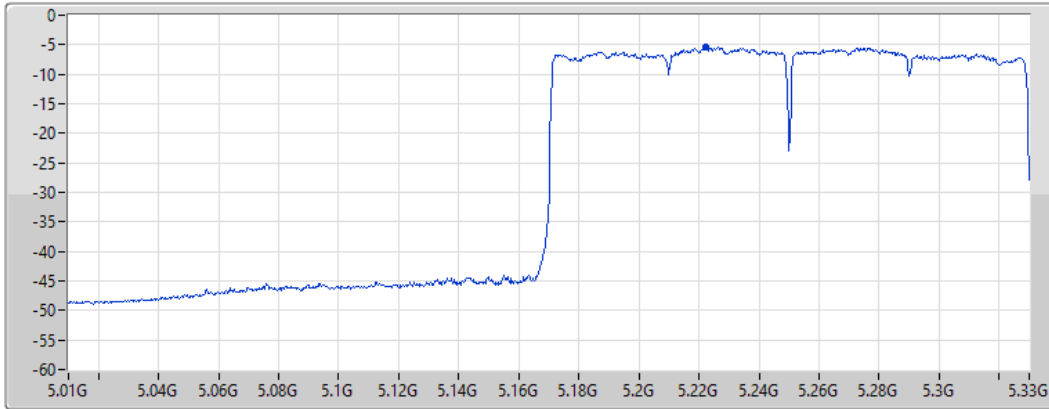

802.11ax HEW160_Nss1,(MCS0)_1TX

PSD

5250MHz Straddle 5.15-5.25GHz

29/10/2021

CF
5.17GHz

Span
320MHz

RBW
1MHz

VBW
3MHz

Sweep Time
20ms

Detector Type
RMS

Port 1

Sum	PD	Port 1
(dBm/RBW)	(dBm/RBW)	(dBm/RBW)
-5.43	-5.43	-5.43

802.11ax HEW160_Nss1,(MCS0)_1TX

PSD