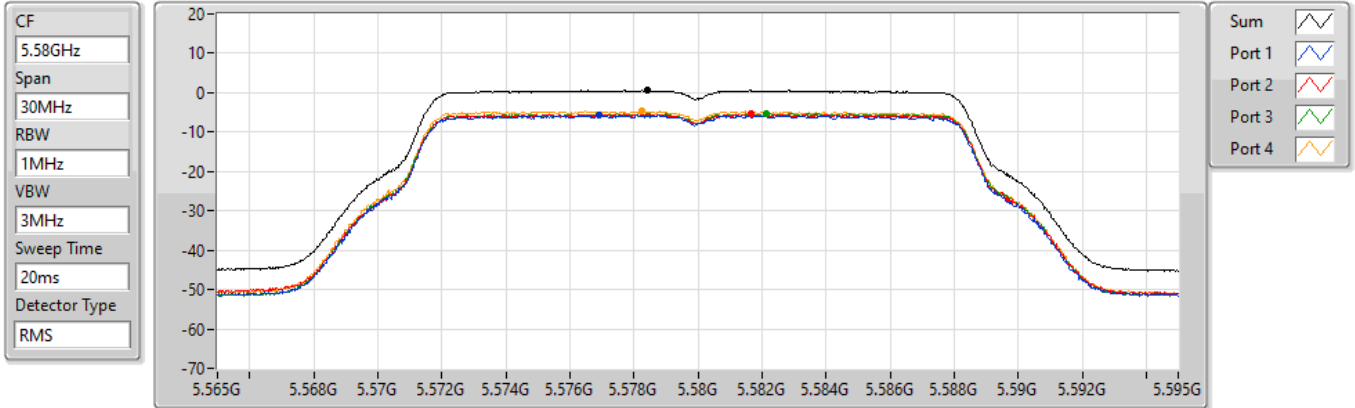

14/01/2022

Sum	PD	Port 1	Port 2	Port 3	Port 4
(dBm/RBW)	(dBm/RBW)	(dBm/RBW)	(dBm/RBW)	(dBm/RBW)	(dBm/RBW)
0.62	0.62	-5.56	-5.41	-5.14	-4.87

802.11a_Nss1,(6Mbps)_4TX

PSD

5580MHz

14/01/2022

Sum	PD	Port 1	Port 2	Port 3	Port 4
(dBm/RBW)	(dBm/RBW)	(dBm/RBW)	(dBm/RBW)	(dBm/RBW)	(dBm/RBW)
0.52	0.52	-5.76	-5.46	-5.33	-4.67