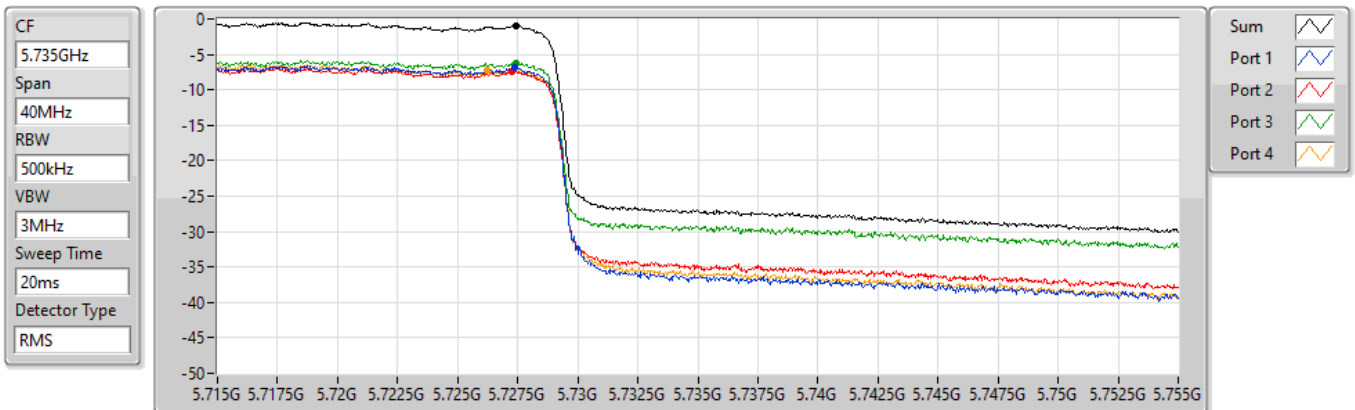

802.11ax HEW80_Nss1,(MCS0)_4TX

PSD

5690MHz Straddle 5.725-5.85GHz

14/01/2022

Sum	PD	Port 1	Port 2	Port 3	Port 4
(dBm/RBW)	(dBm/RBW)	(dBm/RBW)	(dBm/RBW)	(dBm/RBW)	(dBm/RBW)
-0.93	-0.93	-6.84	-7.44	-6.20	-7.25