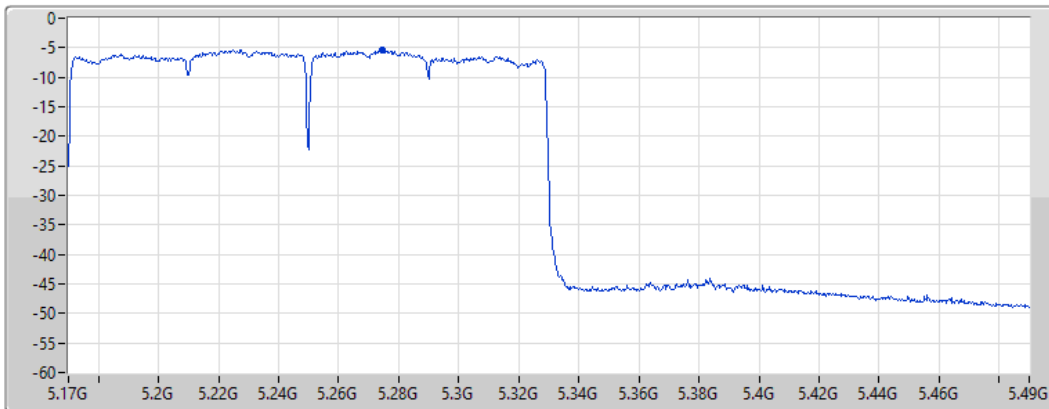

5250MHz Straddle 5.25-5.35GHz

29/10/2021

CF
5.33GHz

Span
320MHz

RBW
1MHz

VBW
3MHz

Sweep Time
20ms

Detector Type
RMS

Port 1

Sum	PD	Port 1
(dBm/RBW)	(dBm/RBW)	(dBm/RBW)
-5.30	-5.30	-5.30