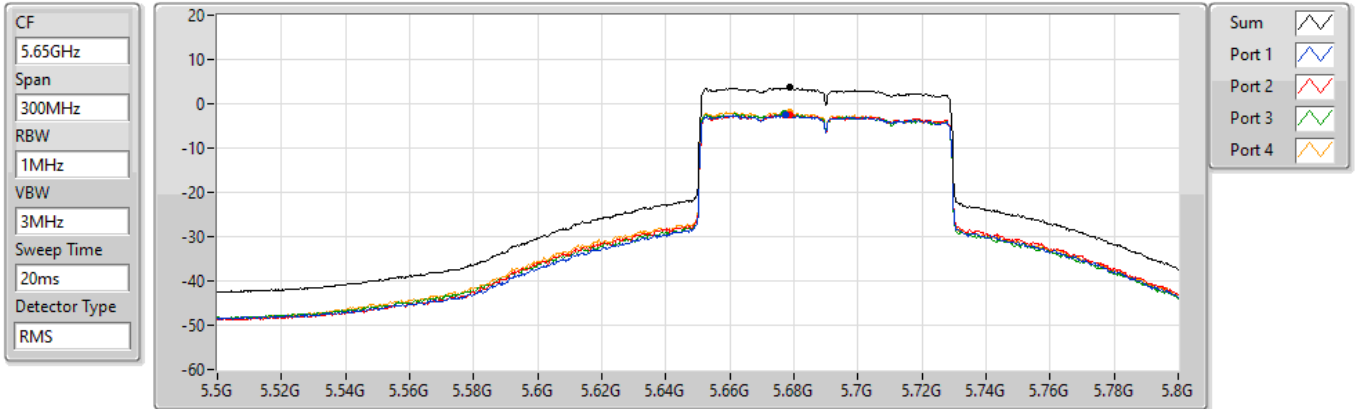

802.11ax HEW80_Nss1,(MCS0)_4TX

PSD

5690MHz Straddle 5.47-5.725GHz

29/10/2021

Sum	PD	Port 1	Port 2	Port 3	Port 4
(dBm/RBW)	(dBm/RBW)	(dBm/RBW)	(dBm/RBW)	(dBm/RBW)	(dBm/RBW)
3.63	3.63	-2.52	-2.43	-2.23	-1.89

802.11ax HEW80_Nss1,(MCS0)_4TX

PSD