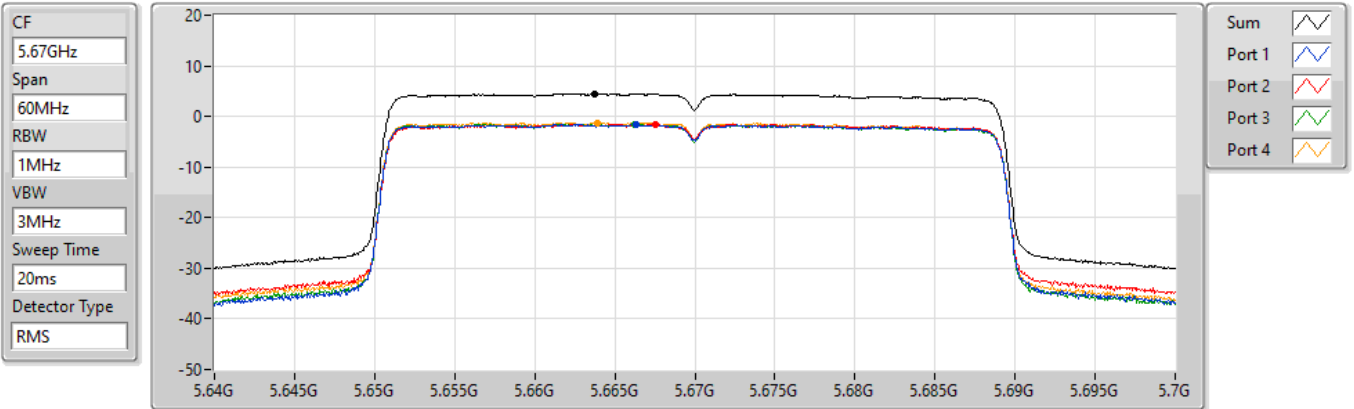

802.11ax HEW40_Nss1,(MCS0)_4TX

PSD

5670MHz

29/10/2021

Sum	PD	Port 1	Port 2	Port 3	Port 4
(dBm/RBW)	(dBm/RBW)	(dBm/RBW)	(dBm/RBW)	(dBm/RBW)	(dBm/RBW)
4.45	4.45	-1.55	-1.49	-1.53	-1.20

802.11ax HEW40_Nss1,(MCS0)_4TX

PSD