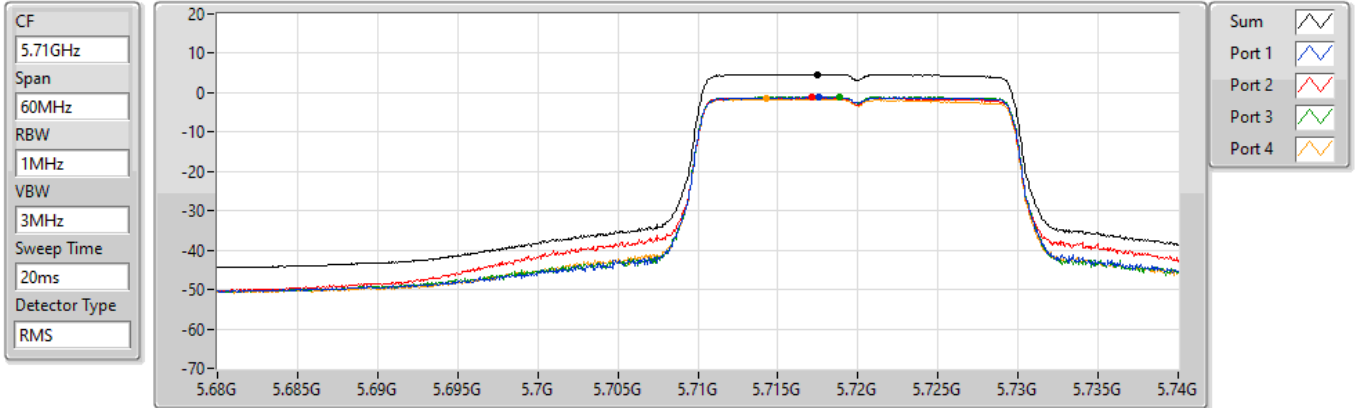

802.11ax HEW20_Nss1,(MCS0)_4TX
5720MHz Straddle 5.47-5.725GHz

PSD

13/01/2022

Sum	PD	Port 1	Port 2	Port 3	Port 4
(dBm/RBW)	(dBm/RBW)	(dBm/RBW)	(dBm/RBW)	(dBm/RBW)	(dBm/RBW)
4.68	4.68	-1.13	-1.22	-1.06	-1.56