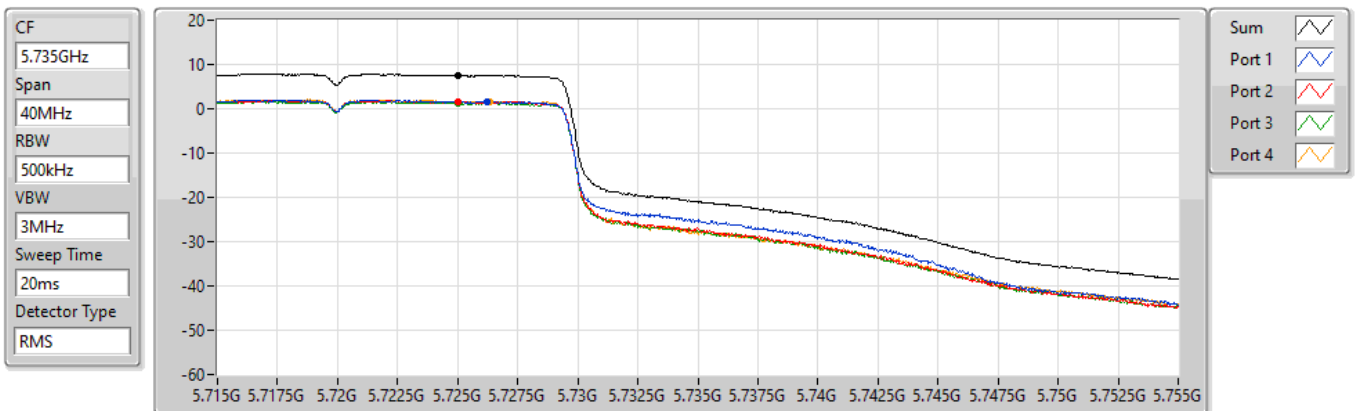

802.11ax HEW20_Nss1,(MCS0)_4TX
5720MHz Straddle 5.725-5.85GHz

PSD

29/10/2021

Sum	PD	Port 1	Port 2	Port 3	Port 4
(dBm/RBW)	(dBm/RBW)	(dBm/RBW)	(dBm/RBW)	(dBm/RBW)	(dBm/RBW)
7.51	7.51	1.70	1.71	1.38	1.66