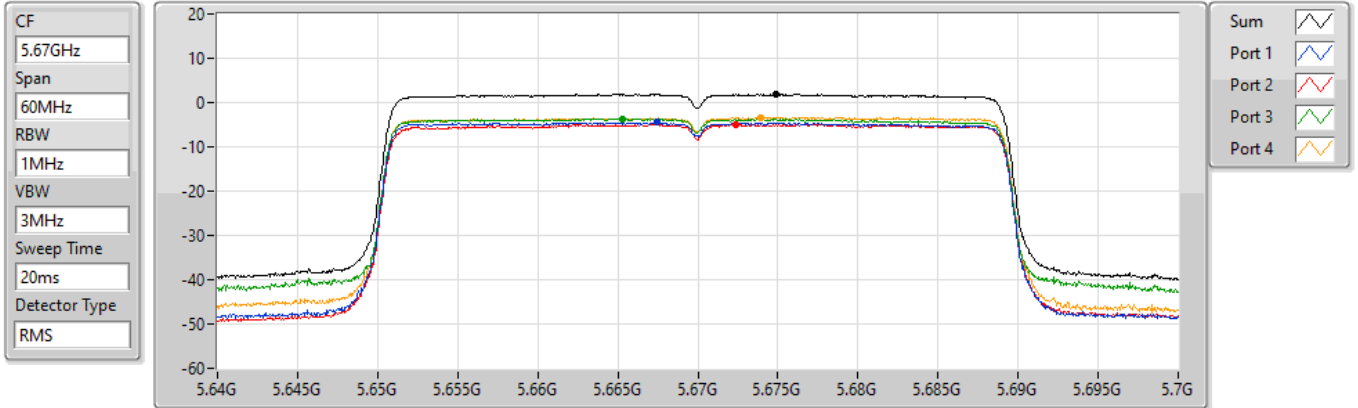

802.11ax HEW40_Nss1,(MCS0)_4TX

PSD

5670MHz

13/01/2022

Sum	PD	Port 1	Port 2	Port 3	Port 4
(dBm/RBW)	(dBm/RBW)	(dBm/RBW)	(dBm/RBW)	(dBm/RBW)	(dBm/RBW)
1.81	1.81	-4.49	-4.94	-3.66	-3.38