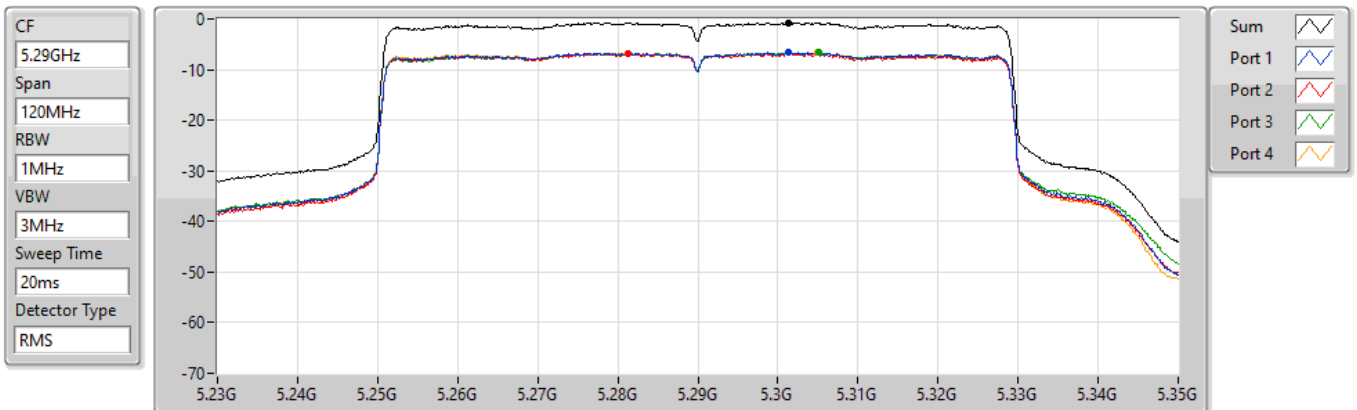

802.11ax HEW80_Nss1,(MCS0)_4TX

5290MHz

PSD

13/01/2022

Sum	PD	Port 1	Port 2	Port 3	Port 4
(dBm/RBW)	(dBm/RBW)	(dBm/RBW)	(dBm/RBW)	(dBm/RBW)	(dBm/RBW)
-0.73	-0.73	-6.64	-6.78	-6.61	-6.53