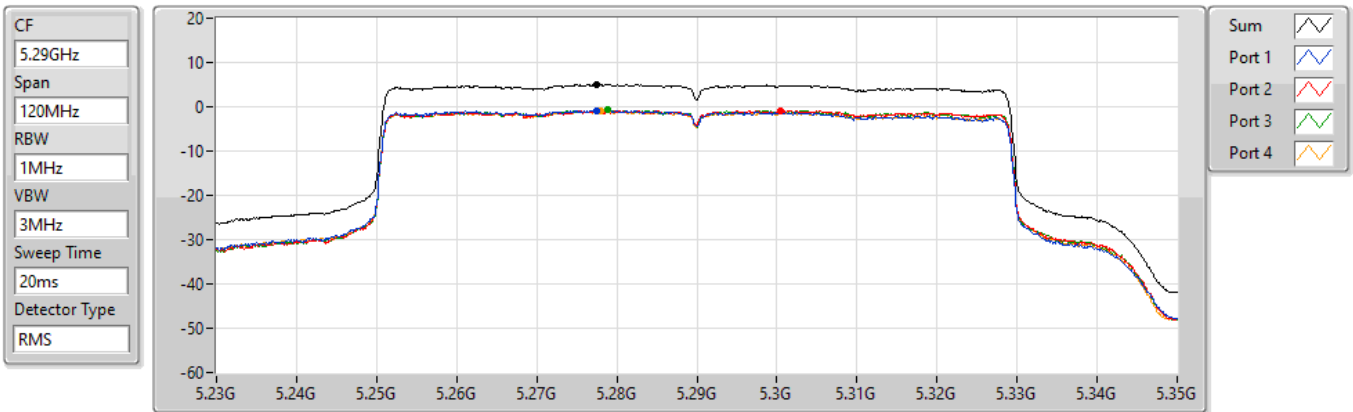

802.11ax HEW80_Nss1,(MCS0)_4TX

PSD

5290MHz

27/10/2021

Sum	PD	Port 1	Port 2	Port 3	Port 4
(dBm/RBW)	(dBm/RBW)	(dBm/RBW)	(dBm/RBW)	(dBm/RBW)	(dBm/RBW)
5.10	5.10	-0.79	-0.88	-0.70	-0.98