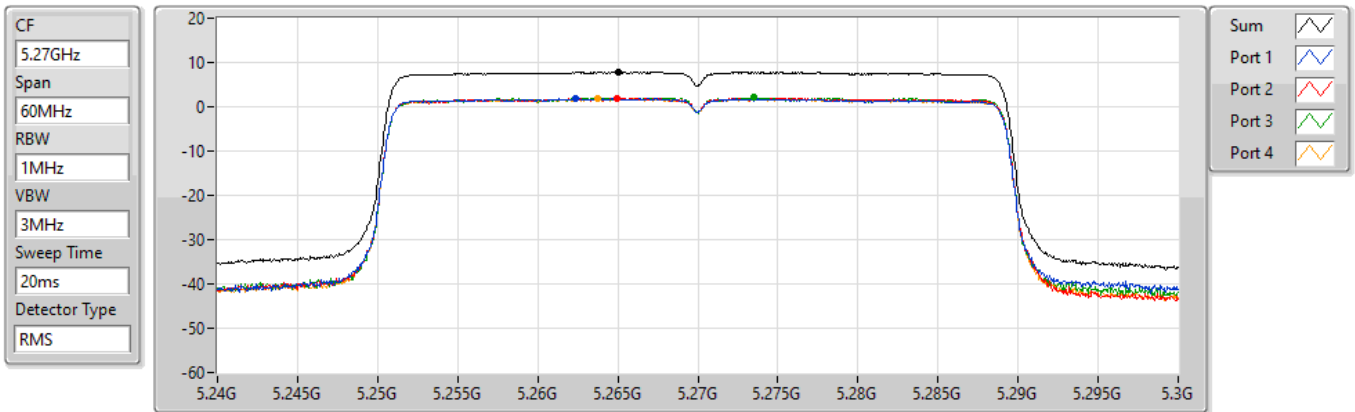

802.11ax HEW40_Nss1,(MCS0)_4TX

PSD

5270MHz

27/10/2021

Sum	PD	Port 1	Port 2	Port 3	Port 4
(dBm/RBW)	(dBm/RBW)	(dBm/RBW)	(dBm/RBW)	(dBm/RBW)	(dBm/RBW)
7.80	7.80	1.88	1.98	2.12	1.80