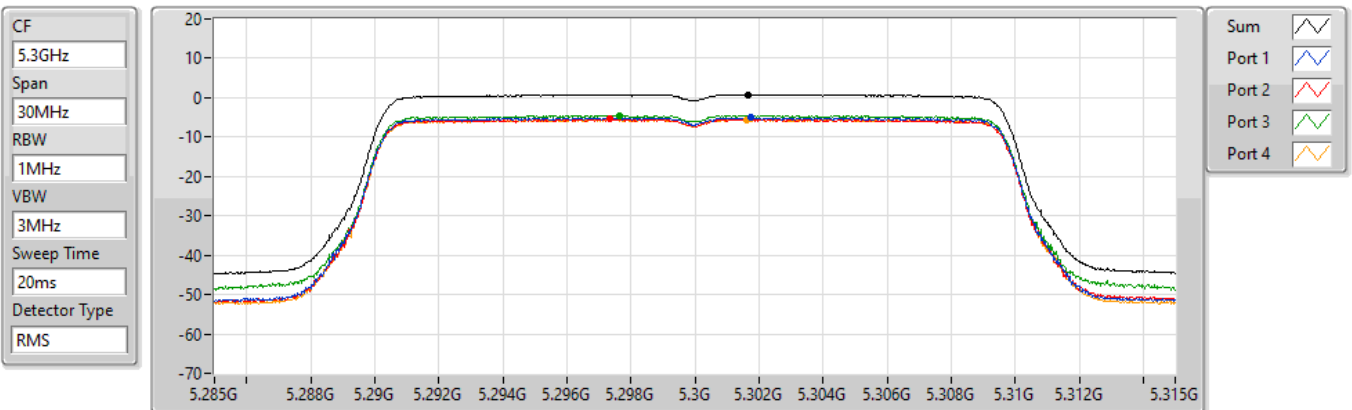

802.11ax HEW20_Nss1,(MCS0)_4TX

PSD

5300MHz

14/01/2022

Sum	PD	Port 1	Port 2	Port 3	Port 4
(dBm/RBW)	(dBm/RBW)	(dBm/RBW)	(dBm/RBW)	(dBm/RBW)	(dBm/RBW)
0.83	0.83	-5.13	-5.44	-4.44	-5.57