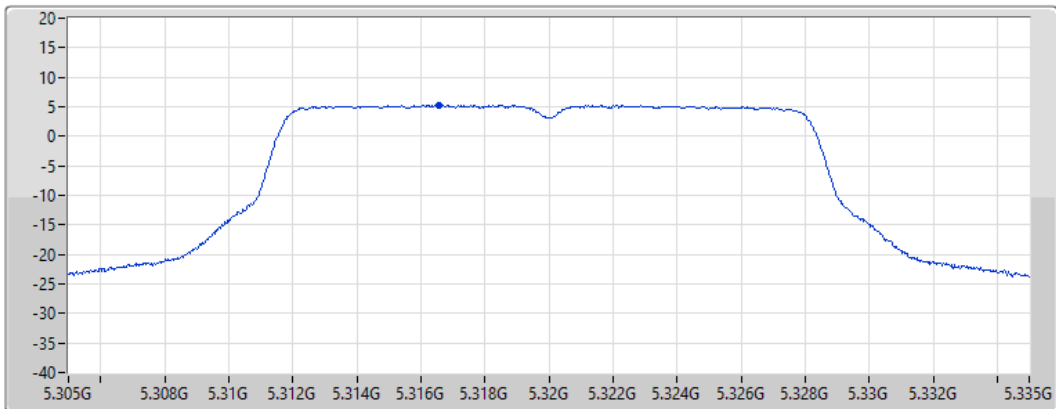

Sum	PD	Port 1
(dBm/RBW)	(dBm/RBW)	(dBm/RBW)
5.25	5.25	5.25