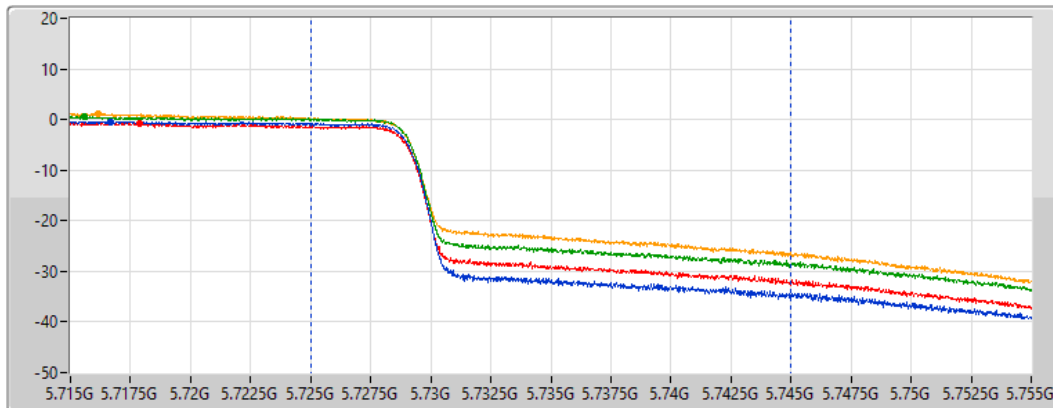

Port 1

Port 2

Port 3

Port 4

Sum= Total Power
PX=Port X

Sum(dBm)	P1(dBm)	P2(dBm)	P3(dBm)	P4(dBm)
11.04	4.60	4.07	5.55	5.66