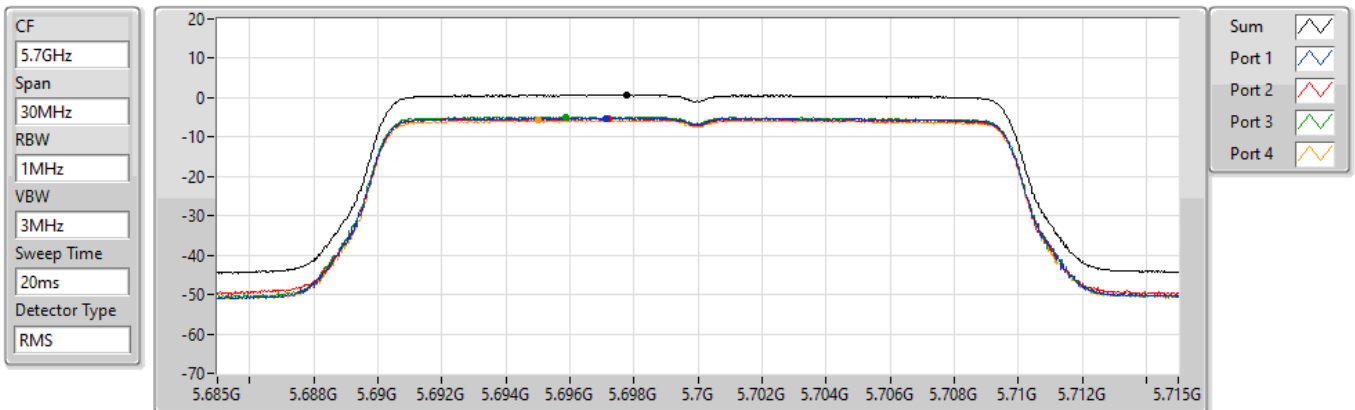

5700MHz

14/01/2022

Sum	PD	Port 1	Port 2	Port 3	Port 4
(dBm/RBW)	(dBm/RBW)	(dBm/RBW)	(dBm/RBW)	(dBm/RBW)	(dBm/RBW)
0.71	0.71	-5.14	-5.19	-4.86	-5.75