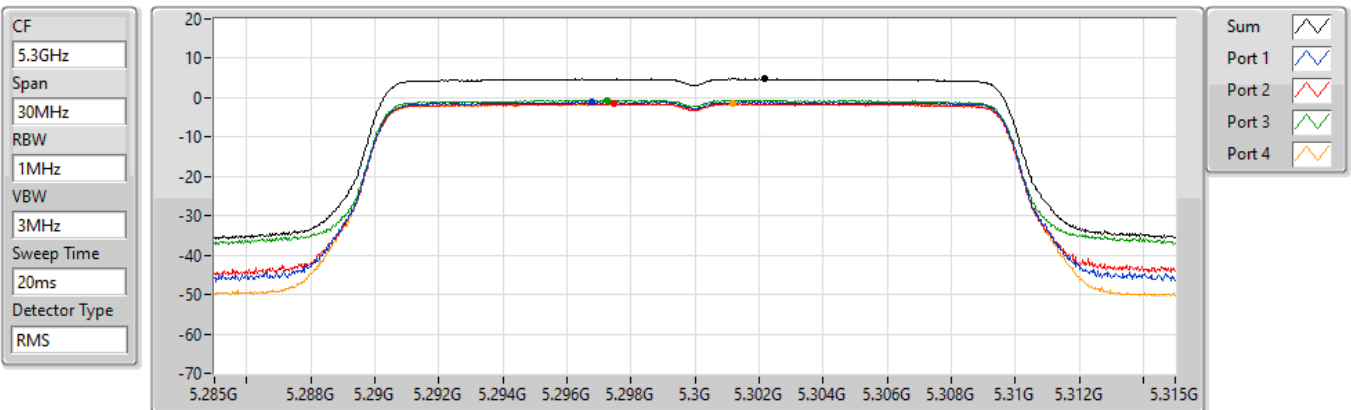

PSD

5260MHz

13/01/2022

Sum	PD	Port 1	Port 2	Port 3	Port 4
(dBm/RBW)	(dBm/RBW)	(dBm/RBW)	(dBm/RBW)	(dBm/RBW)	(dBm/RBW)
4.68	4.68	-1.32	-1.20	-1.37	-1.19

802.11ax HEW20_Nss1,(MCS0)_4TX

PSD

5300MHz

13/01/2022