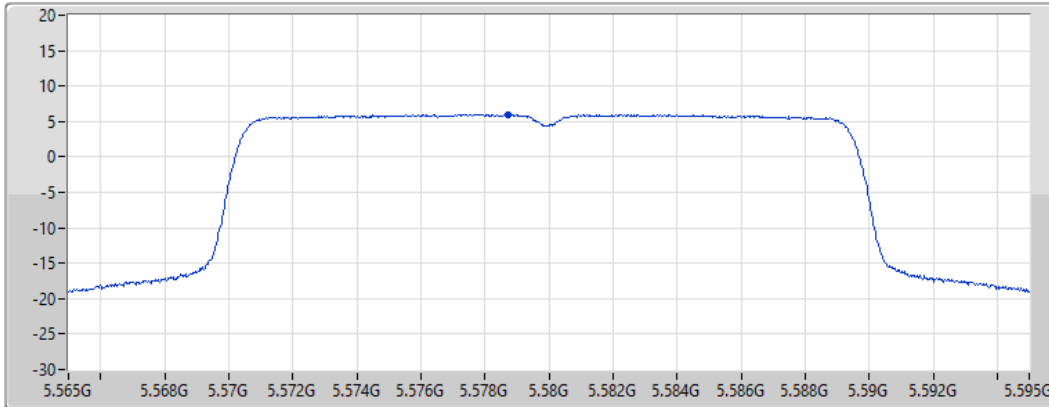

802.11ax HEW20_Nss1,(MCS0)_1TX

PSD

5580MHz

29/10/2021

CF
5.58GHz
Span
30MHz
RBW
1MHz
VBW
3MHz
Sweep Time
20ms
Detector Type
RMS

Port 1

Sum	PD	Port 1
(dBm/RBW)	(dBm/RBW)	(dBm/RBW)
5.98	5.98	5.98