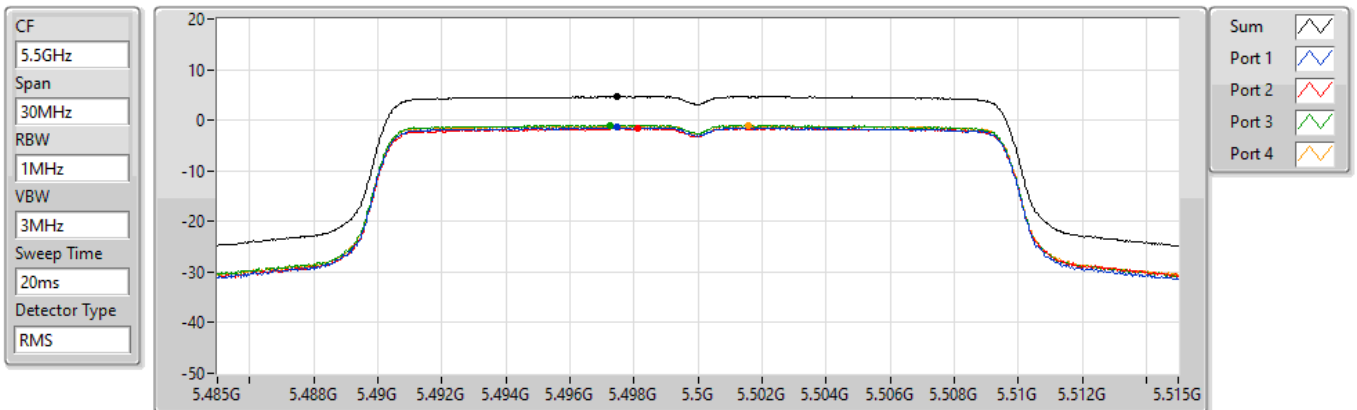

802.11ax HEW20_Nss1,(MCS0)_4TX

PSD

5500MHz

13/01/2022

Sum	PD	Port 1	Port 2	Port 3	Port 4
(dBm/RBW)	(dBm/RBW)	(dBm/RBW)	(dBm/RBW)	(dBm/RBW)	(dBm/RBW)
4.71	4.71	-1.39	-1.60	-0.95	-1.02