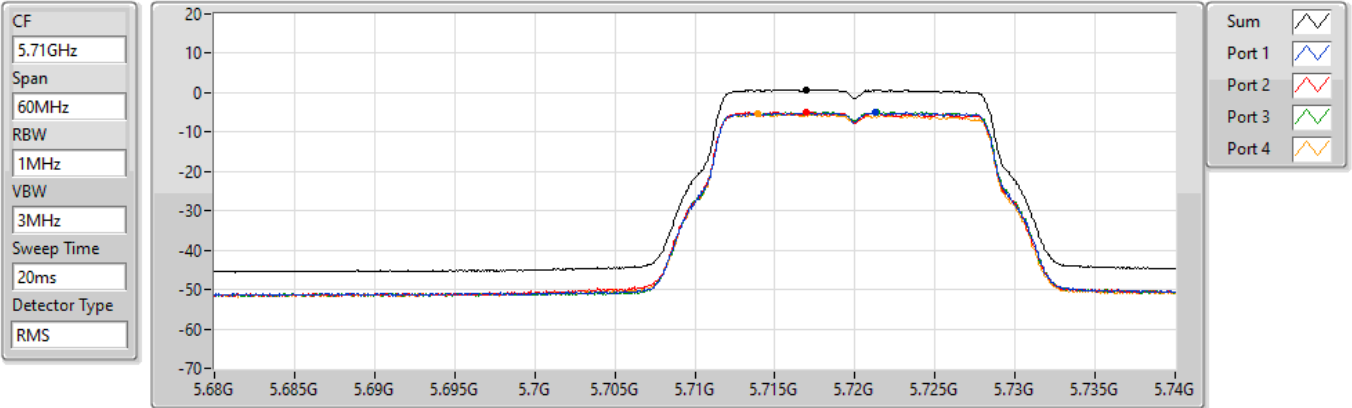

802.11a_Nss1,(6Mbps)_4TX

PSD

5720MHz Straddle 5.47-5.725GHz

14/01/2022

Sum	PD	Port 1	Port 2	Port 3	Port 4
(dBm/RBW)	(dBm/RBW)	(dBm/RBW)	(dBm/RBW)	(dBm/RBW)	(dBm/RBW)
0.75	0.75	-5.02	-5.04	-4.88	-5.34