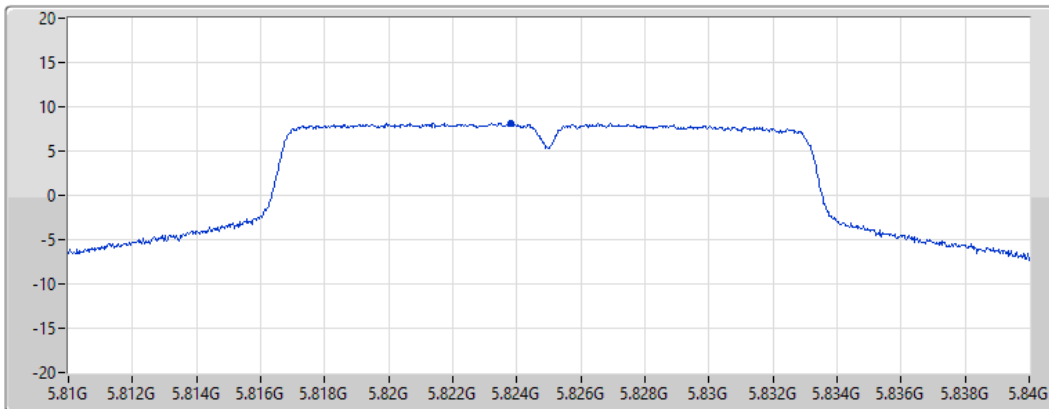

Port 1

Sum	PD	Port 1
(dBm/RBW)	(dBm/RBW)	(dBm/RBW)
8.14	8.14	8.14