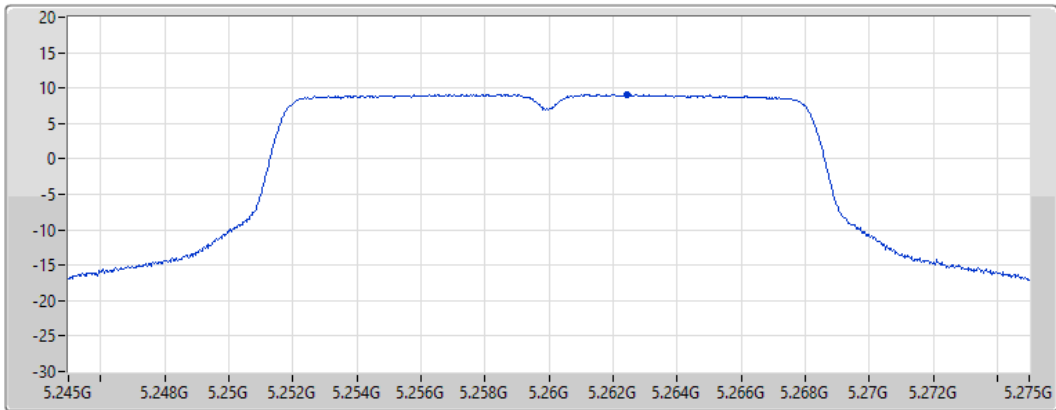

802.11a_Nss1,(6Mbps)_1TX

PSD

5260MHz

29/10/2021

CF
5.26GHz

Span
30MHz

RBW
1MHz

VBW
3MHz

Sweep Time
20ms

Detector Type
RMS

Port 1

Sum	PD	Port 1
(dBm/RBW)	(dBm/RBW)	(dBm/RBW)
9.09	9.09	9.09