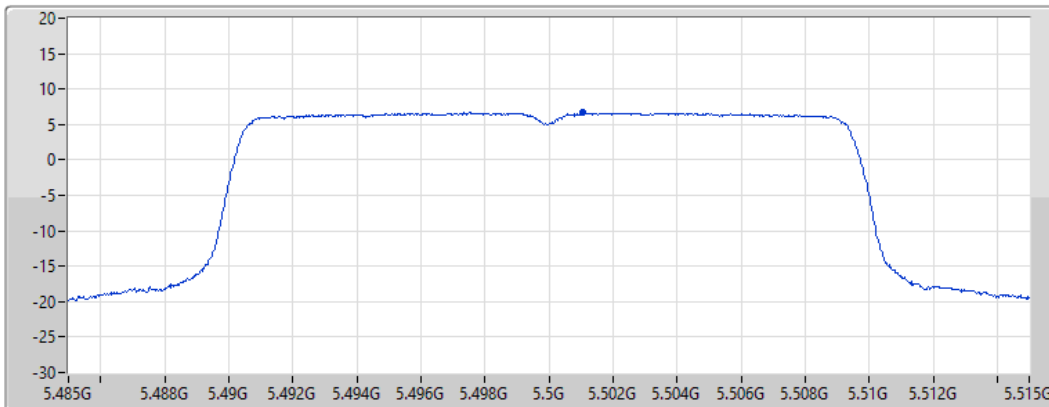

CF
5.5GHz

Span
30MHz

RBW
1MHz

VBW
3MHz

Sweep Time
20ms

Detector Type
RMS

Port 1 

Sum	PD	Port 1
(dBm/RBW)	(dBm/RBW)	(dBm/RBW)
6.66	6.66	6.66