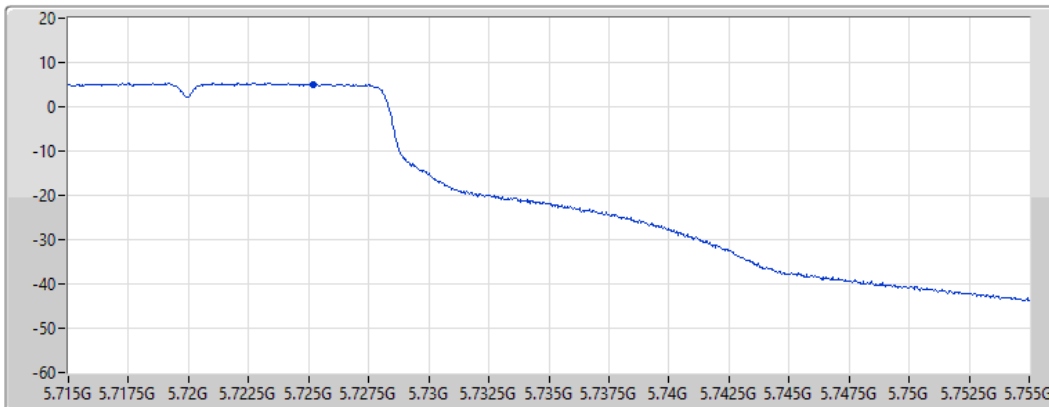

CF
5.735GHz

Span
40MHz

RBW
500kHz

VBW
3MHz

Sweep Time
20ms

Detector Type
RMS

Port 1 

Sum	PD	Port 1
(dBm/RBW)	(dBm/RBW)	(dBm/RBW)
5.08	5.08	5.08