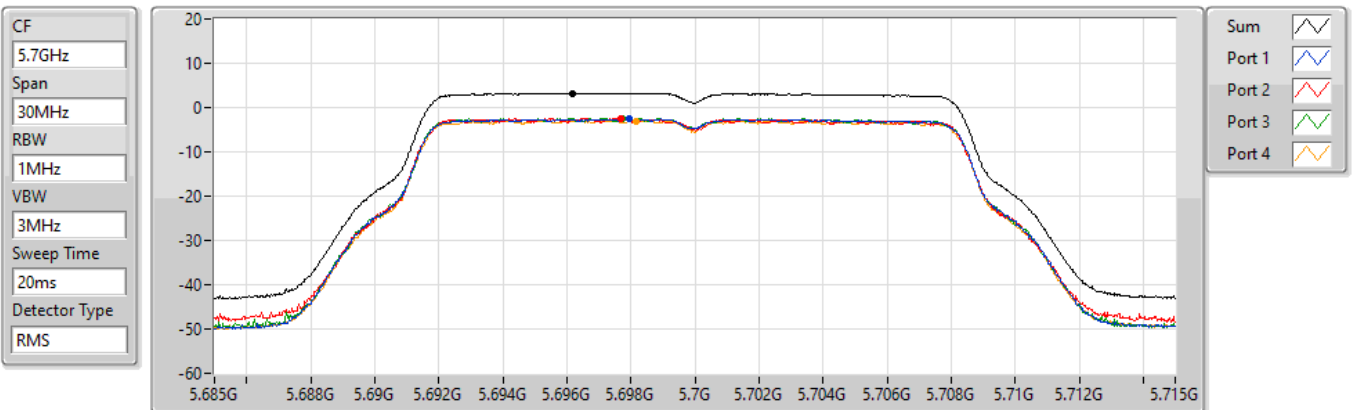

13/01/2022

Sum	PD	Port 1	Port 2	Port 3	Port 4
(dBm/RBW)	(dBm/RBW)	(dBm/RBW)	(dBm/RBW)	(dBm/RBW)	(dBm/RBW)
4.84	4.84	-1.21	-1.33	-0.91	-0.76

802.11a_Nss1,(6Mbps)_4TX

PSD

5700MHz

13/01/2022

Sum	PD	Port 1	Port 2	Port 3	Port 4
(dBm/RBW)	(dBm/RBW)	(dBm/RBW)	(dBm/RBW)	(dBm/RBW)	(dBm/RBW)
3.23	3.23	-2.64	-2.53	-2.52	-3.01