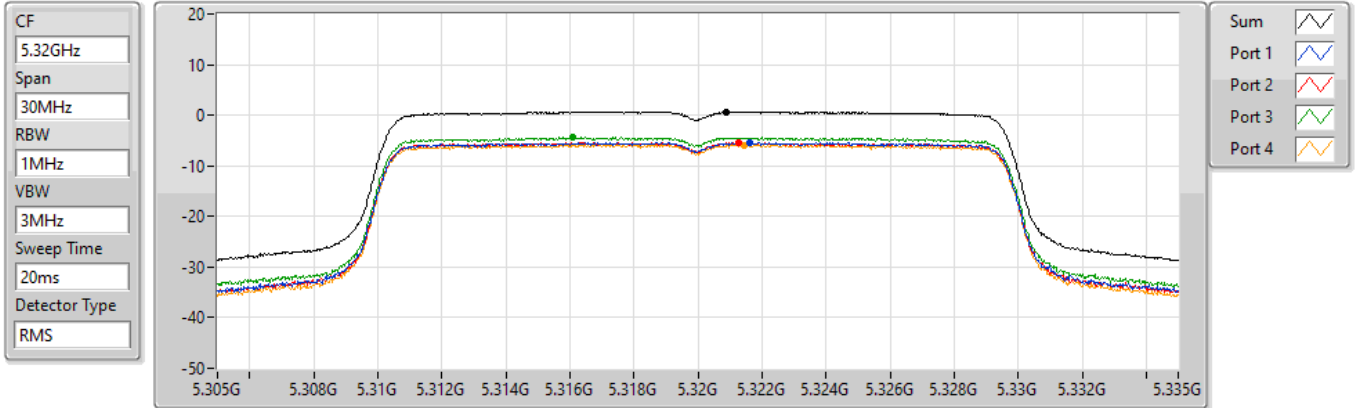

802.11ax HEW20_Nss1,(MCS0)_4TX

PSD

5320MHz

14/01/2022

Sum	PD	Port 1	Port 2	Port 3	Port 4
(dBm/RBW)	(dBm/RBW)	(dBm/RBW)	(dBm/RBW)	(dBm/RBW)	(dBm/RBW)
0.67	0.67	-5.37	-5.47	-4.39	-5.86