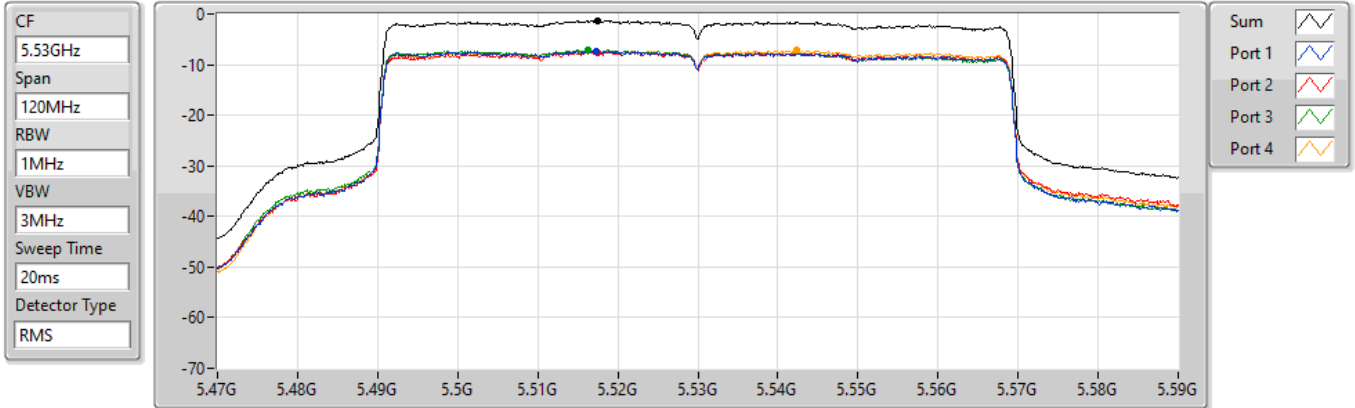

PSD

5530MHz

14/01/2022

Sum	PD	Port 1	Port 2	Port 3	Port 4
(dBm/RBW)	(dBm/RBW)	(dBm/RBW)	(dBm/RBW)	(dBm/RBW)	(dBm/RBW)
-1.34	-1.34	-7.36	-7.52	-7.13	-7.24

802.11ax HEW80_Nss1,(MCS0)_4TX

PSD

5610MHz

14/01/2022