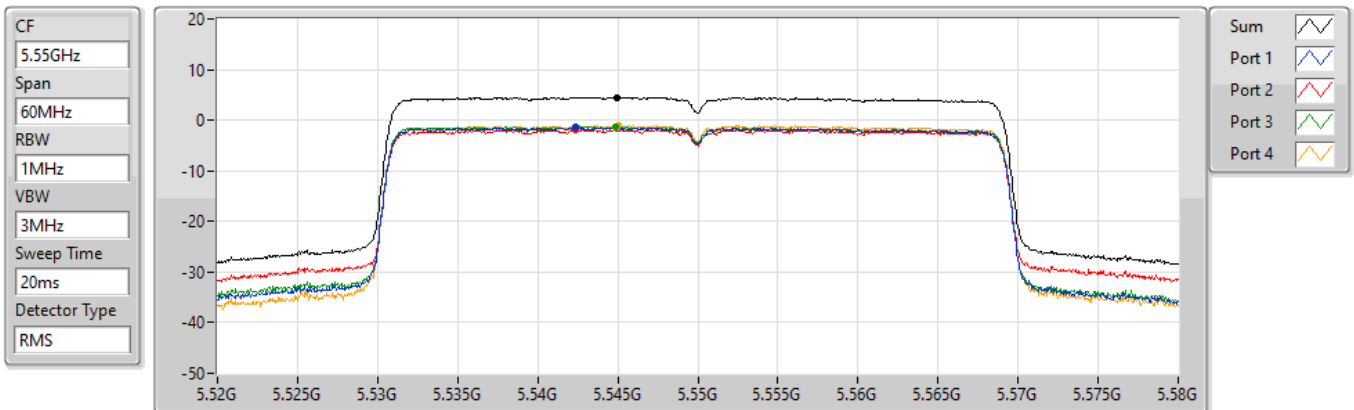

PSD

5510MHz

13/01/2022

Sum	PD	Port 1	Port 2	Port 3	Port 4
(dBm/RBW)	(dBm/RBW)	(dBm/RBW)	(dBm/RBW)	(dBm/RBW)	(dBm/RBW)
3.13	3.13	-2.78	-3.10	-2.81	-2.45

802.11ax HEW40_Nss1,(MCS0)_4TX

PSD

5550MHz

13/01/2022