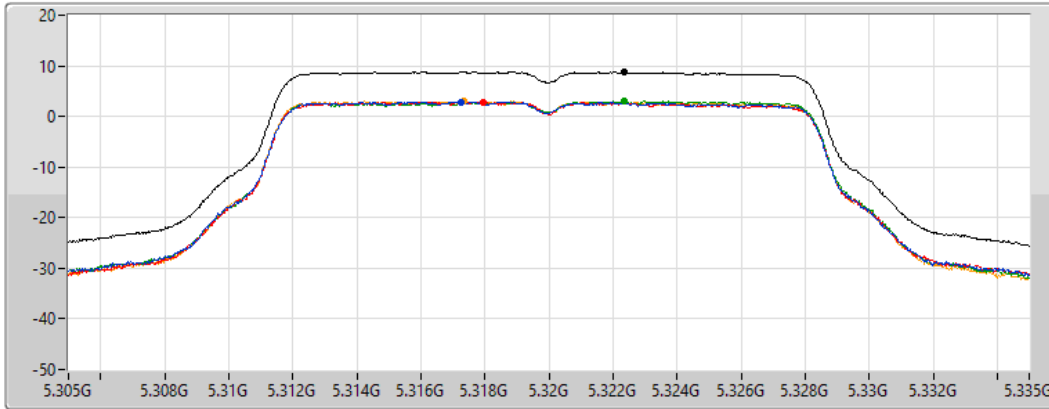

802.11a_Nss1,(6Mbps)_4TX

PSD

5320MHz

14/03/2022

CF
5.32GHz

Span
30MHz

RBW
1MHz

VBW
3MHz

Sweep Time
20ms

Detector Type
RMS

Sum

Port 1

Port 2

Port 3

Port 4

Sum	PD	Port 1	Port 2	Port 3	Port 4
(dBm/RBW)	(dBm/RBW)	(dBm/RBW)	(dBm/RBW)	(dBm/RBW)	(dBm/RBW)
8.78	8.78	2.82	2.90	3.05	2.97

802.11ax HEW20_Nss1,(MCS0)_4TX

PSD

5260MHz

14/03/2022

CF
5.26GHz

Span
30MHz

RBW
1MHz

VBW
3MHz

Sweep Time
20ms

Detector Type
RMS