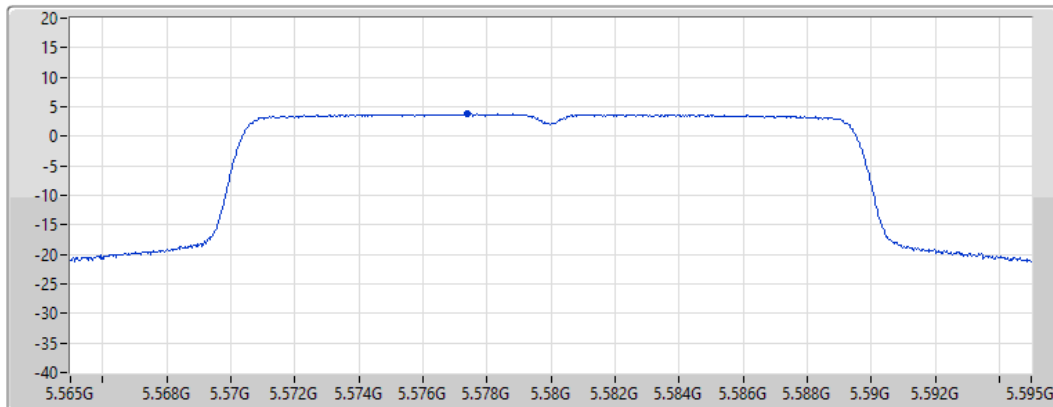

802.11ax HEW20_Nss1,(MCS0)_1TX

PSD

5580MHz

15/02/2022

CF
5.58GHz

Span
30MHz

RBW
1MHz

VBW
3MHz

Sweep Time
20ms

Detector Type
RMS

Sum	PD	Port 1
(dBm/RBW)	(dBm/RBW)	(dBm/RBW)
3.75	3.75	3.75