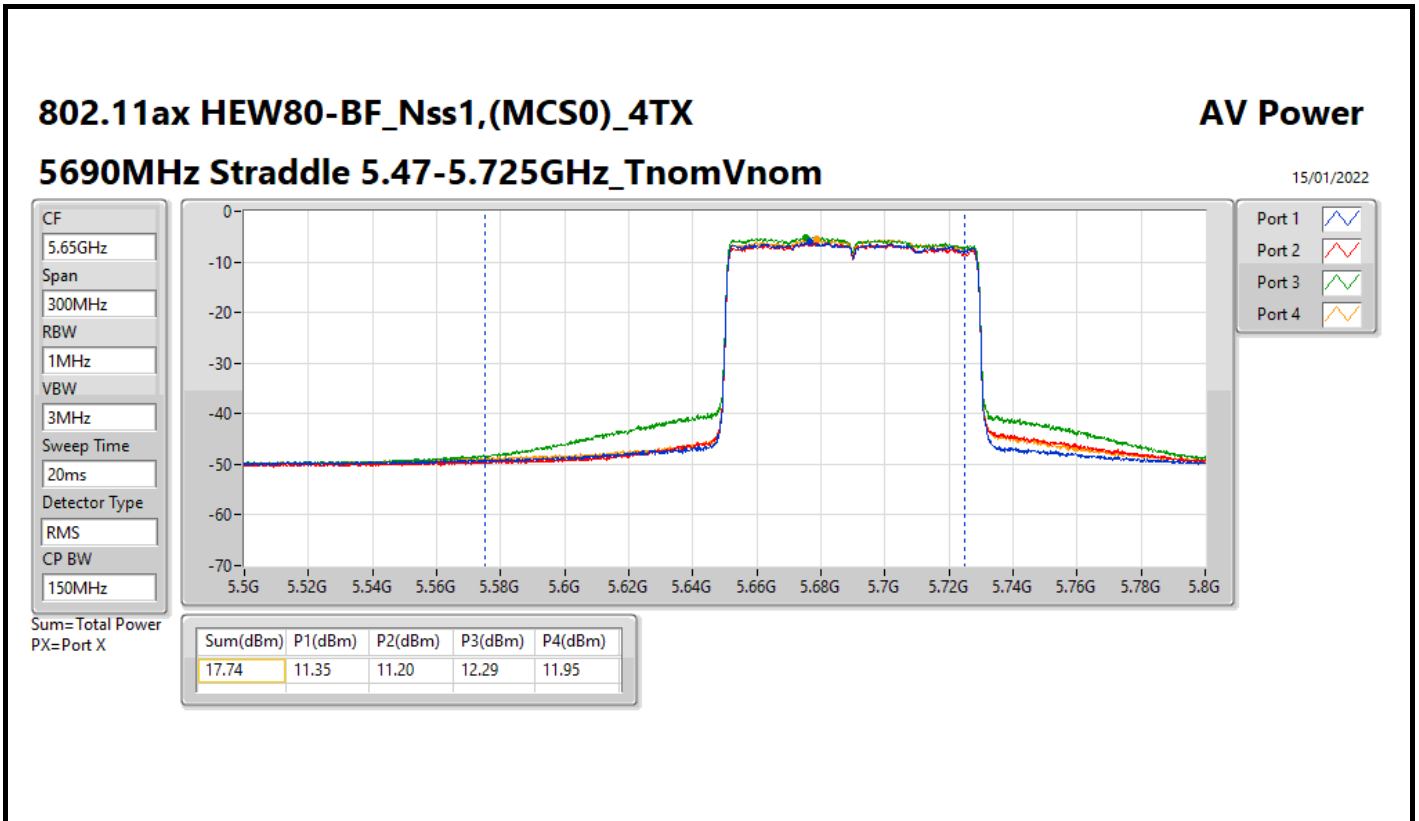

Summary

Mode	Total Power (dBm)	Total Power (W)
5.25-5.35GHz	-	-
802.11a_Nss1,(6Mbps)_4TX	14.53	0.02838
802.11ax HEW20_Nss1,(MCS0)_4TX	15.25	0.03350
802.11ax HEW40_Nss1,(MCS0)_4TX	18.00	0.06310
802.11ax HEW80_Nss1,(MCS0)_4TX	17.42	0.05521
5.47-5.725GHz	-	-
802.11a_Nss1,(6Mbps)_4TX	14.80	0.03020
802.11ax HEW20_Nss1,(MCS0)_4TX	15.42	0.03483
802.11ax HEW40_Nss1,(MCS0)_4TX	18.19	0.06592
802.11ax HEW80_Nss1,(MCS0)_4TX	19.66	0.09247
5.725-5.85GHz	-	-
802.11a_Nss1,(6Mbps)_4TX	6.56	0.00453
802.11ax HEW20_Nss1,(MCS0)_4TX	7.62	0.00578
802.11ax HEW40_Nss1,(MCS0)_4TX	7.12	0.00515
802.11ax HEW80_Nss1,(MCS0)_4TX	5.95	0.00394