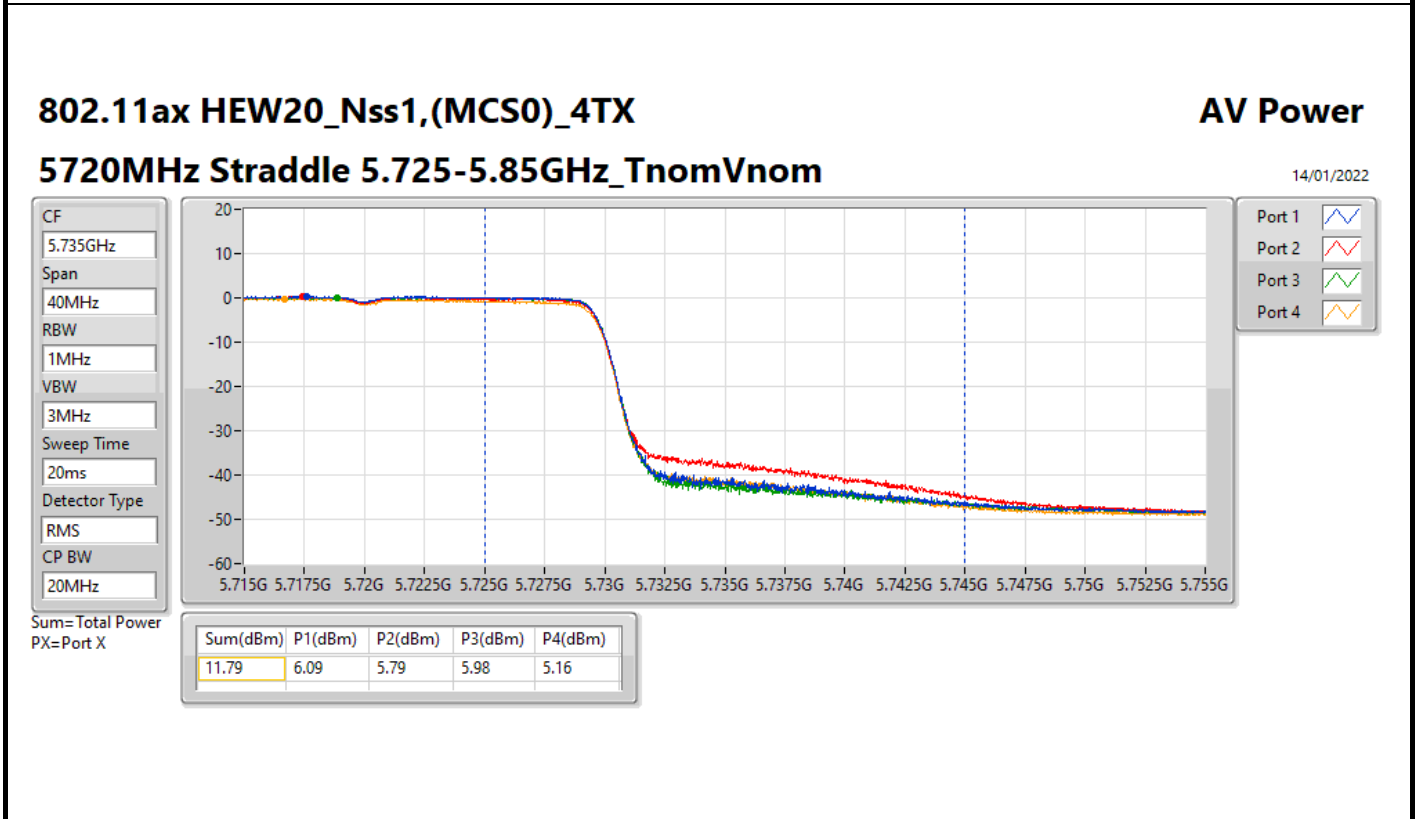

DG = Directional Gain; Port X = Port X output power

Summary

Mode	Total Power (dBm)	Total Power (W)
5.25-5.35GHz	-	-
802.11a_Nss1,(6Mbps)_4TX	18.33	0.06808
802.11ax HEW20_Nss1,(MCS0)_4TX	18.75	0.07499
802.11ax HEW40_Nss1,(MCS0)_4TX	21.38	0.13740
802.11ax HEW80_Nss1,(MCS0)_4TX	18.72	0.07447
5.47-5.725GHz	-	-
802.11a_Nss1,(6Mbps)_4TX	18.18	0.06577
802.11ax HEW20_Nss1,(MCS0)_4TX	18.75	0.07499
802.11ax HEW40_Nss1,(MCS0)_4TX	21.09	0.12853
802.11ax HEW80_Nss1,(MCS0)_4TX	20.91	0.12331
5.725-5.85GHz	-	-
802.11a_Nss1,(6Mbps)_4TX	10.77	0.01194
802.11ax HEW20_Nss1,(MCS0)_4TX	11.79	0.01510
802.11ax HEW40_Nss1,(MCS0)_4TX	11.04	0.01271
802.11ax HEW80_Nss1,(MCS0)_4TX	7.33	0.00541

DG = Directional Gain; Port X = Port X output power

802.11ax HEW40_Nss1,(MCS0)_4TX

AV Power

5710MHz Straddle 5.47-5.725GHz_TnomVnom

14/01/2022

CF
5.69GHz

Span
140MHz

RBW
1MHz