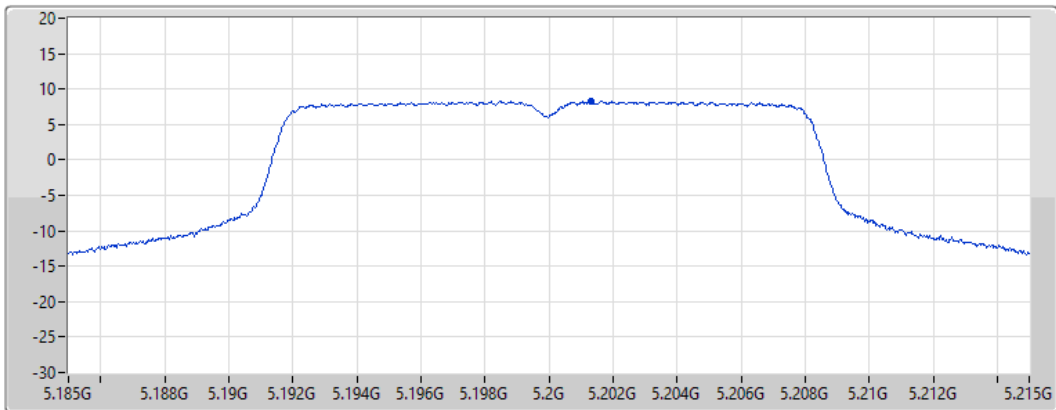

CF
5.2GHz

Span
30MHz

RBW
1MHz

VBW
3MHz

Sweep Time
20ms

Detector Type
RMS

Port 1 

Sum	PD	Port 1
(dBm/RBW)	(dBm/RBW)	(dBm/RBW)
8.25	8.25	8.25