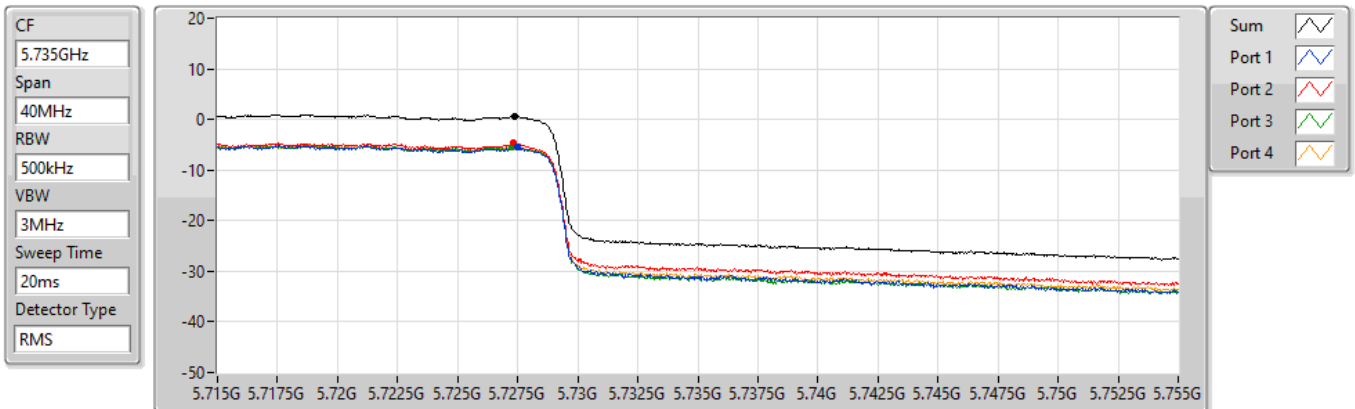

5690MHz Straddle 5.725-5.85GHz

29/10/2021

Sum	PD	Port 1	Port 2	Port 3	Port 4
(dBm/RBW)	(dBm/RBW)	(dBm/RBW)	(dBm/RBW)	(dBm/RBW)	(dBm/RBW)
0.68	0.68	-5.56	-4.74	-5.41	-5.45