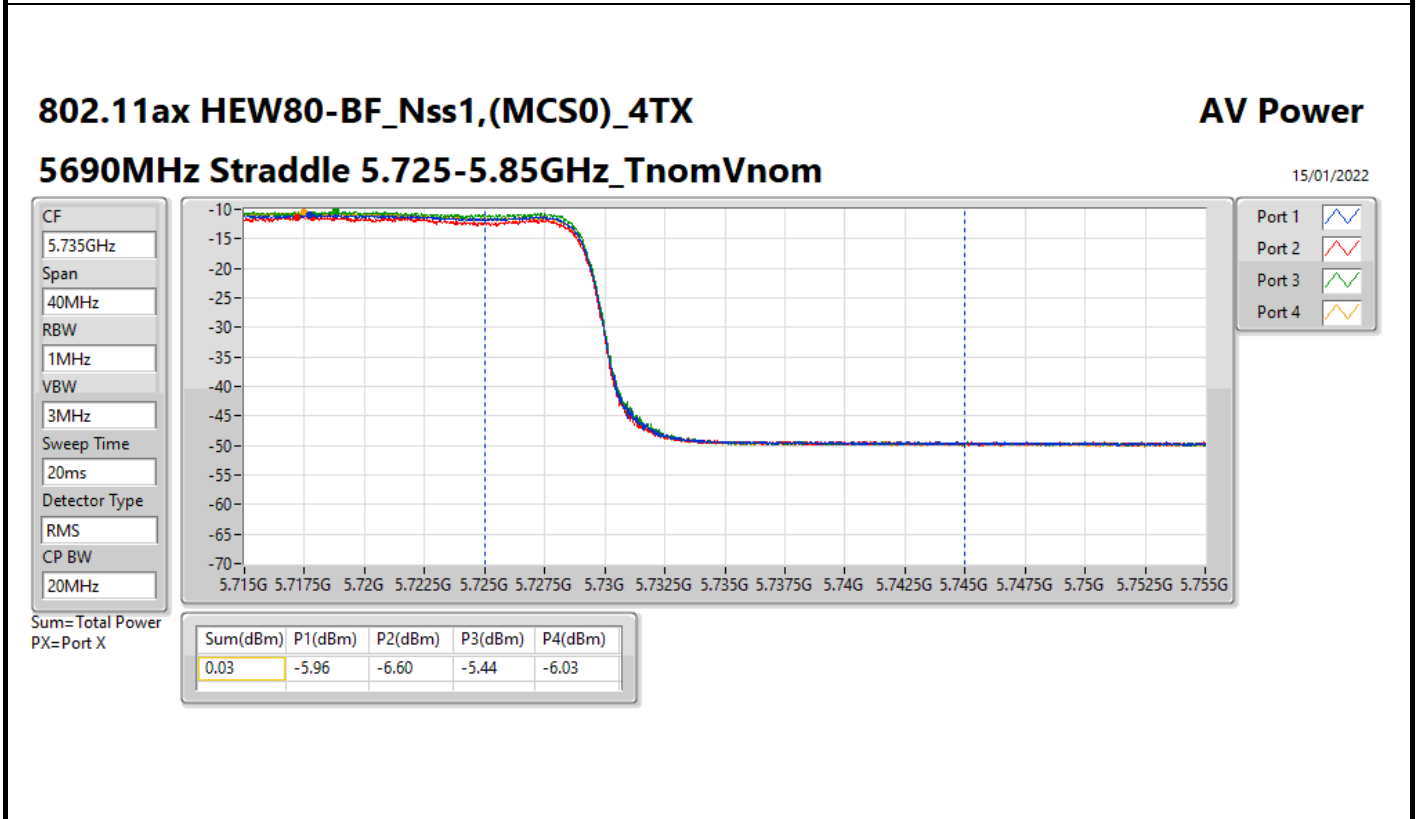

Summary

Mode	Total Power (dBm)	Total Power (W)
5.15-5.25GHz	-	-
802.11a_Nss1,(6Mbps)_1TX	21.20	0.13183
802.11ax HEW20_Nss1,(MCS0)_1TX	21.32	0.13552
802.11ax HEW40_Nss1,(MCS0)_1TX	19.51	0.08933
802.11ax HEW80_Nss1,(MCS0)_1TX	16.97	0.04977
5.25-5.35GHz	-	-
802.11a_Nss1,(6Mbps)_1TX	19.85	0.09661
802.11ax HEW20_Nss1,(MCS0)_1TX	19.83	0.09616
802.11ax HEW40_Nss1,(MCS0)_1TX	18.16	0.06546
802.11ax HEW80_Nss1,(MCS0)_1TX	16.32	0.04285
5.47-5.725GHz	-	-
802.11a_Nss1,(6Mbps)_1TX	18.64	0.07311
802.11ax HEW20_Nss1,(MCS0)_1TX	18.66	0.07345
802.11ax HEW40_Nss1,(MCS0)_1TX	18.54	0.07145
802.11ax HEW80_Nss1,(MCS0)_1TX	19.23	0.08375
5.725-5.85GHz	-	-
802.11a_Nss1,(6Mbps)_1TX	23.42	0.21979
802.11ax HEW20_Nss1,(MCS0)_1TX	23.42	0.21979
802.11ax HEW40_Nss1,(MCS0)_1TX	21.50	0.14125
802.11ax HEW80_Nss1,(MCS0)_1TX	19.80	0.09550