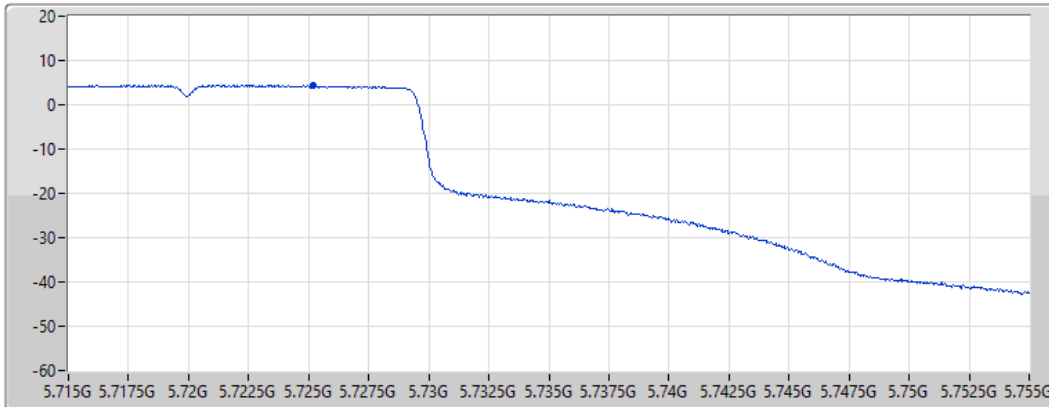

802.11ax HEW20_Nss1,(MCS0)_1TX
5720MHz Straddle 5.725-5.85GHz

PSD

29/10/2021

CF
5.735GHz

Span
40MHz

RBW
500kHz

VBW
3MHz

Sweep Time
20ms

Detector Type
RMS

Port 1

Sum	PD	Port 1
(dBm/RBW)	(dBm/RBW)	(dBm/RBW)
4.22	4.22	4.22