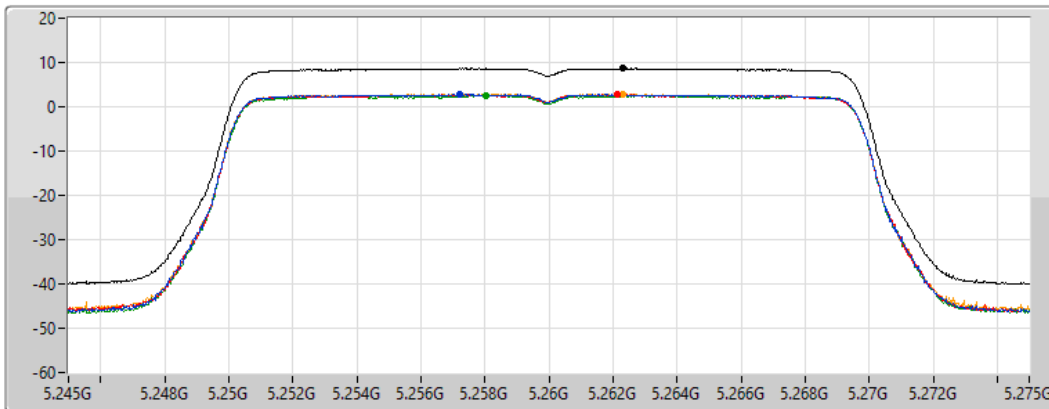

Sum

Port 1

Port 2

Port 3

Port 4

Sum	PD	Port 1	Port 2	Port 3	Port 4
(dBm/RBW)	(dBm/RBW)	(dBm/RBW)	(dBm/RBW)	(dBm/RBW)	(dBm/RBW)
8.67	8.67	2.77	2.75	2.57	2.77