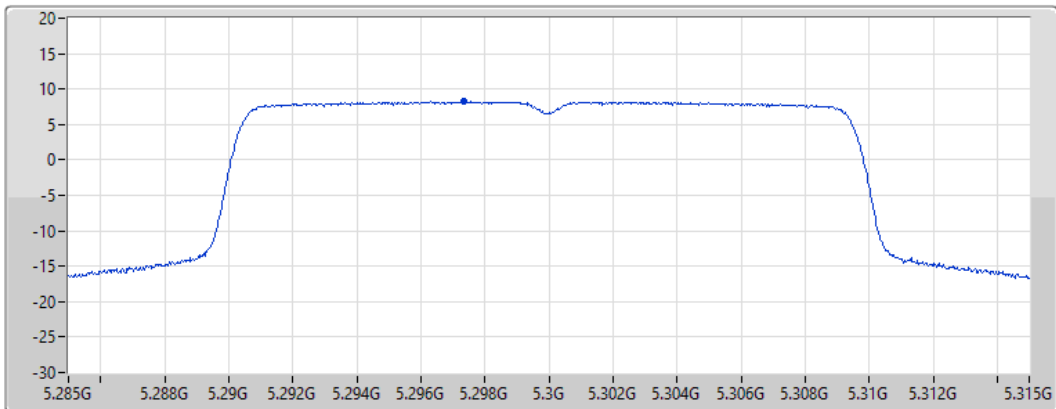

CF
5.3GHz

Span
30MHz

RBW
1MHz

VBW
3MHz

Sweep Time
20ms

Detector Type
RMS

Port 1 

Sum	PD	Port 1
(dBm/RBW)	(dBm/RBW)	(dBm/RBW)
8.25	8.25	8.25