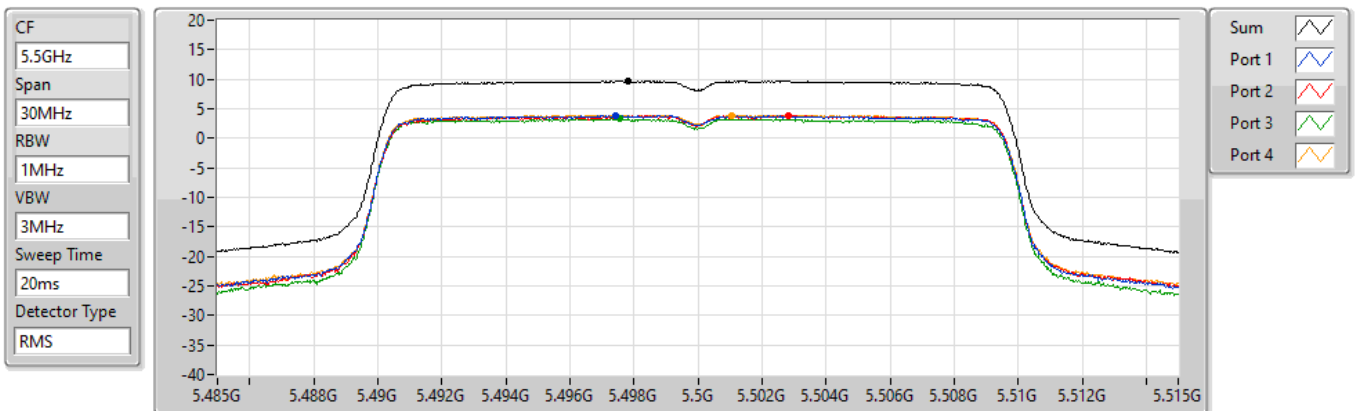

802.11ax HEW20_Nss1,(MCS0)_4TX

PSD

5500MHz

15/03/2022

Sum	PD	Port 1	Port 2	Port 3	Port 4
(dBm/RBW)	(dBm/RBW)	(dBm/RBW)	(dBm/RBW)	(dBm/RBW)	(dBm/RBW)
9.68	9.68	3.87	3.80	3.35	3.90