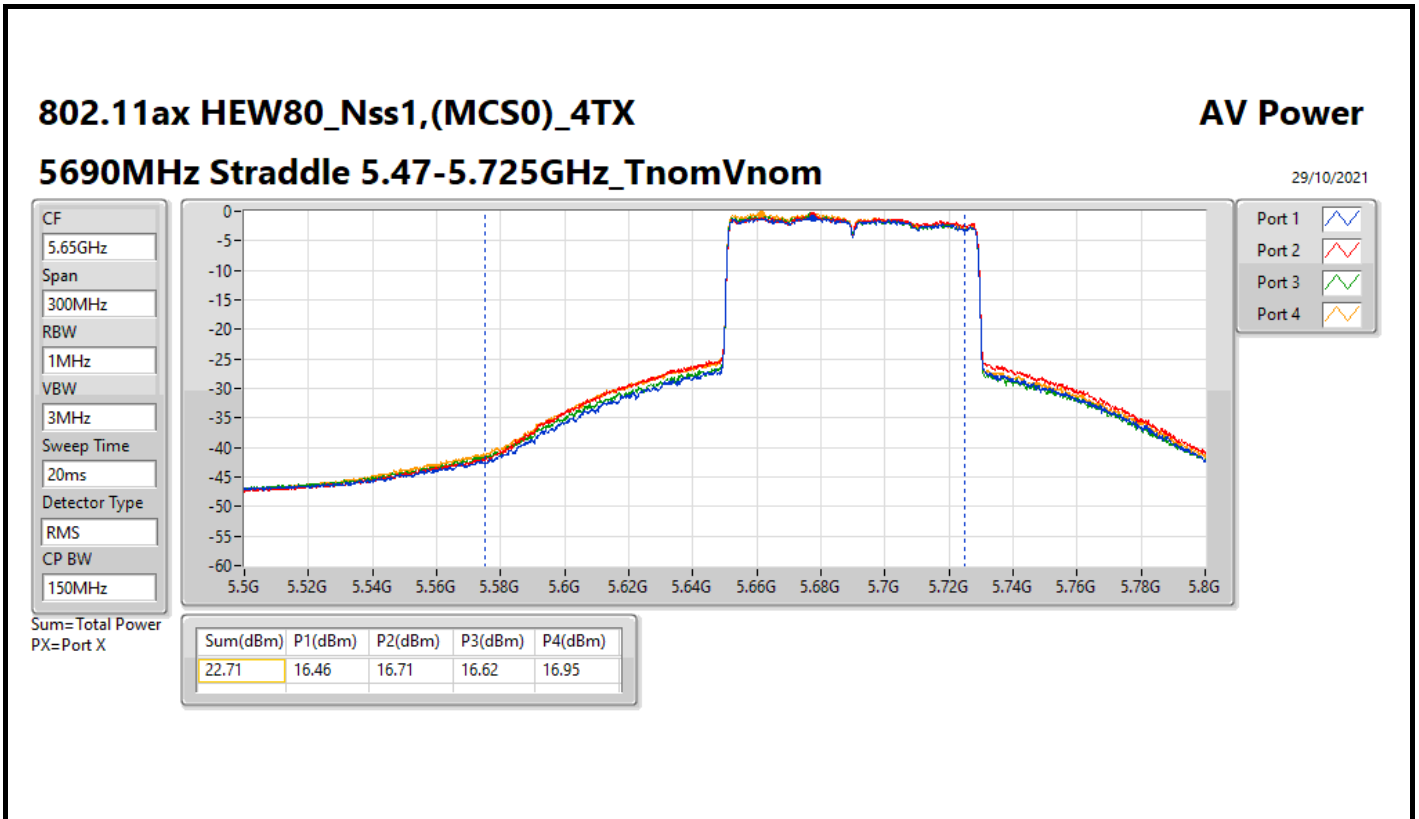

DG = Directional Gain; Port X = Port X output power

Summary

Mode	Total Power (dBm)	Total Power (W)
5.25-5.35GHz	-	-
802.11ax HEW20-BF_Nss1,(MCS0)_4TX	23.56	0.22699
802.11ax HEW40-BF_Nss1,(MCS0)_4TX	23.37	0.21727
802.11ax HEW80-BF_Nss1,(MCS0)_4TX	22.94	0.19679
5.47-5.725GHz	-	-
802.11ax HEW20-BF_Nss1,(MCS0)_4TX	22.66	0.18450
802.11ax HEW40-BF_Nss1,(MCS0)_4TX	22.68	0.18535
802.11ax HEW80-BF_Nss1,(MCS0)_4TX	22.71	0.18664
5.725-5.85GHz	-	-
802.11ax HEW20-BF_Nss1,(MCS0)_4TX	16.76	0.04742
802.11ax HEW40-BF_Nss1,(MCS0)_4TX	12.71	0.01866
802.11ax HEW80-BF_Nss1,(MCS0)_4TX	8.92	0.00780