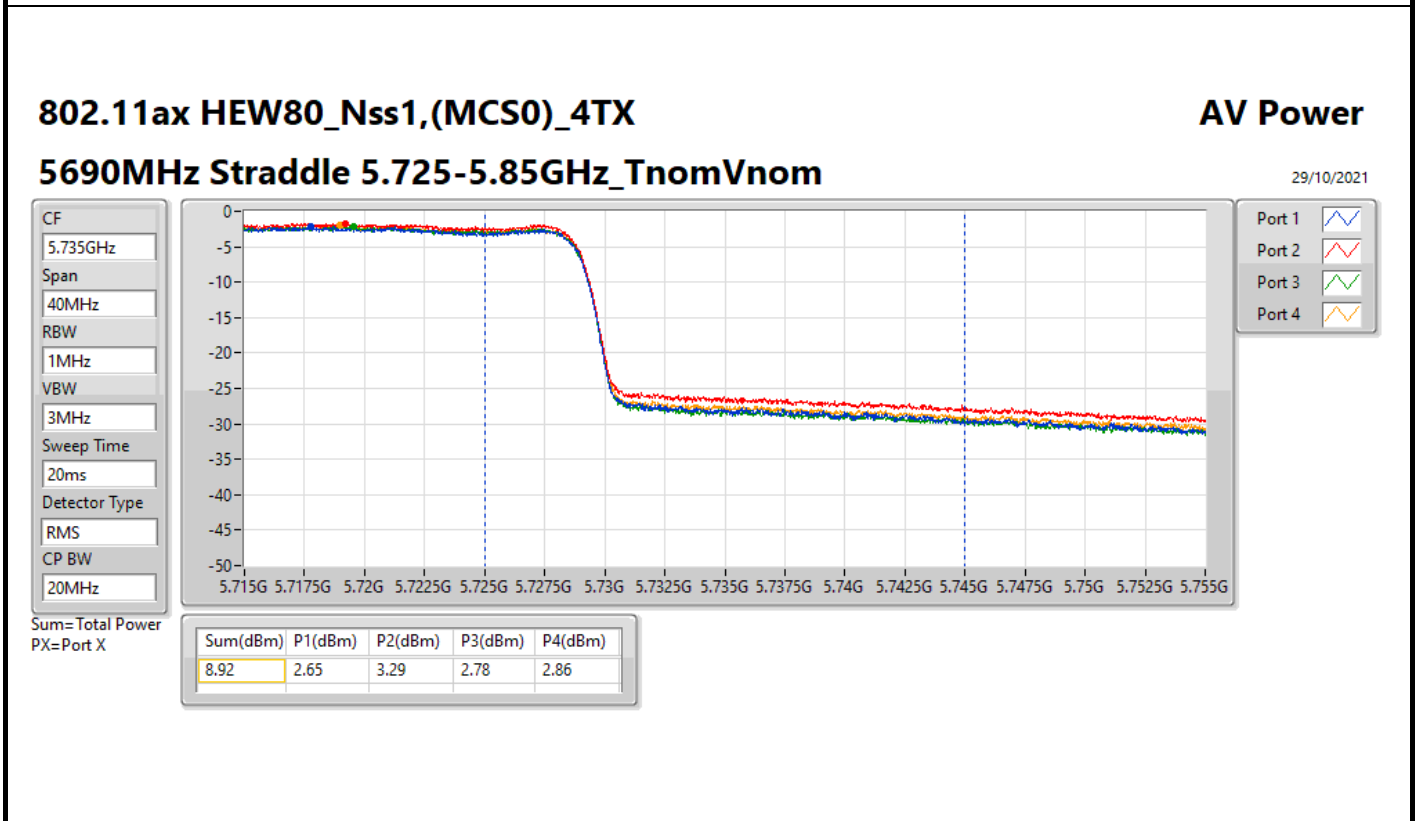

DG = Directional Gain; Port X = Port X output power

Summary

Mode	Total Power (dBm)	Total Power (W)
5.25-5.35GHz	-	-
802.11ax HEW20-BF_Nss1,(MCS0)_4TX	23.56	0.22699
802.11ax HEW40-BF_Nss1,(MCS0)_4TX	23.37	0.21727
802.11ax HEW80-BF_Nss1,(MCS0)_4TX	22.94	0.19679
5.47-5.725GHz	-	-
802.11ax HEW20-BF_Nss1,(MCS0)_4TX	22.66	0.18450
802.11ax HEW40-BF_Nss1,(MCS0)_4TX	22.68	0.18535
802.11ax HEW80-BF_Nss1,(MCS0)_4TX	22.71	0.18664
5.725-5.85GHz	-	-
802.11ax HEW20-BF_Nss1,(MCS0)_4TX	16.76	0.04742
802.11ax HEW40-BF_Nss1,(MCS0)_4TX	12.71	0.01866
802.11ax HEW80-BF_Nss1,(MCS0)_4TX	8.92	0.00780