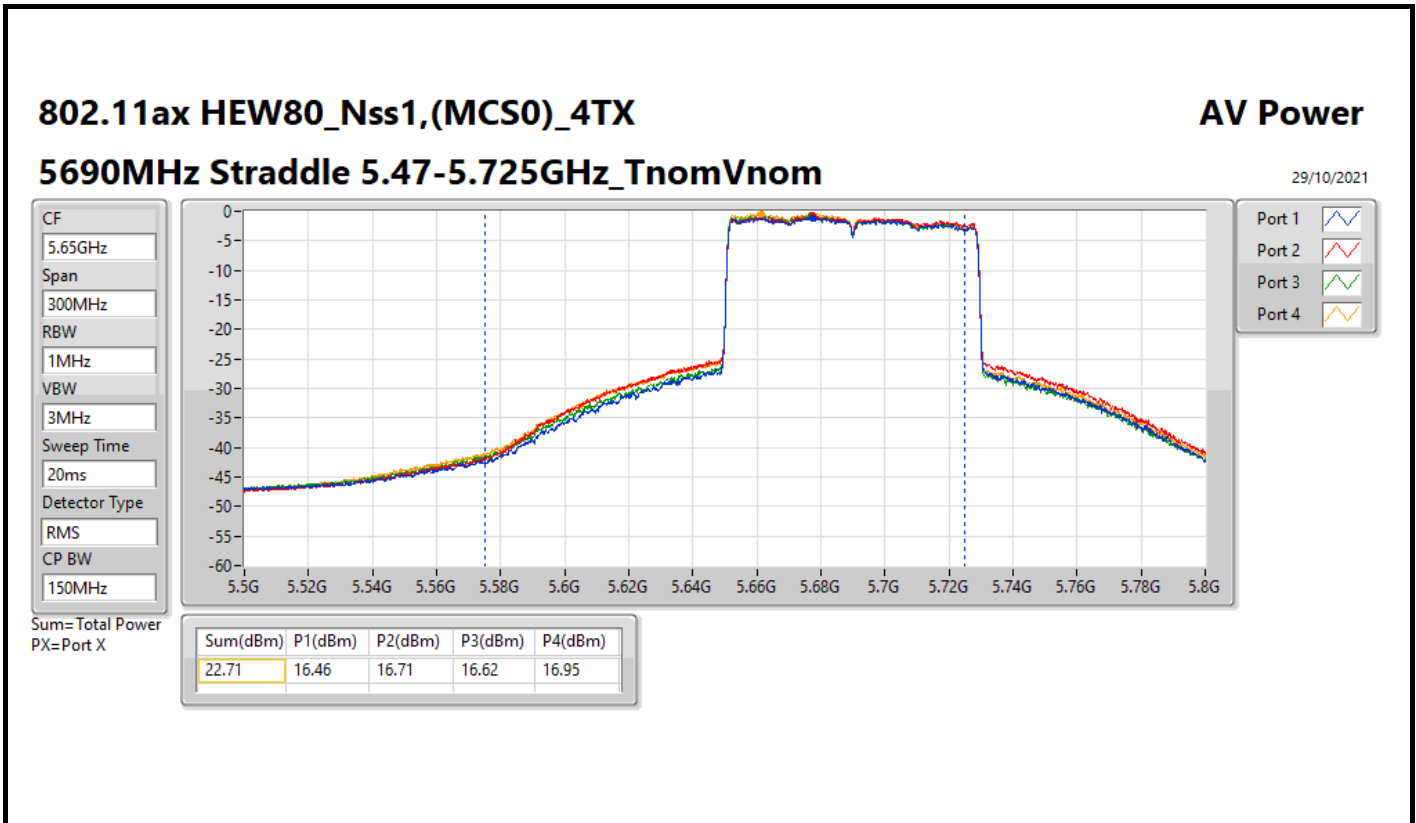

Summary

Mode	Total Power (dBm)	Total Power (W)
5.25-5.35GHz	-	-
802.11a_Nss1,(6Mbps)_4TX	21.26	0.13366
802.11ax HEW20_Nss1,(MCS0)_4TX	21.80	0.15136
802.11ax HEW40_Nss1,(MCS0)_4TX	23.82	0.24099
802.11ax HEW80_Nss1,(MCS0)_4TX	23.86	0.24322