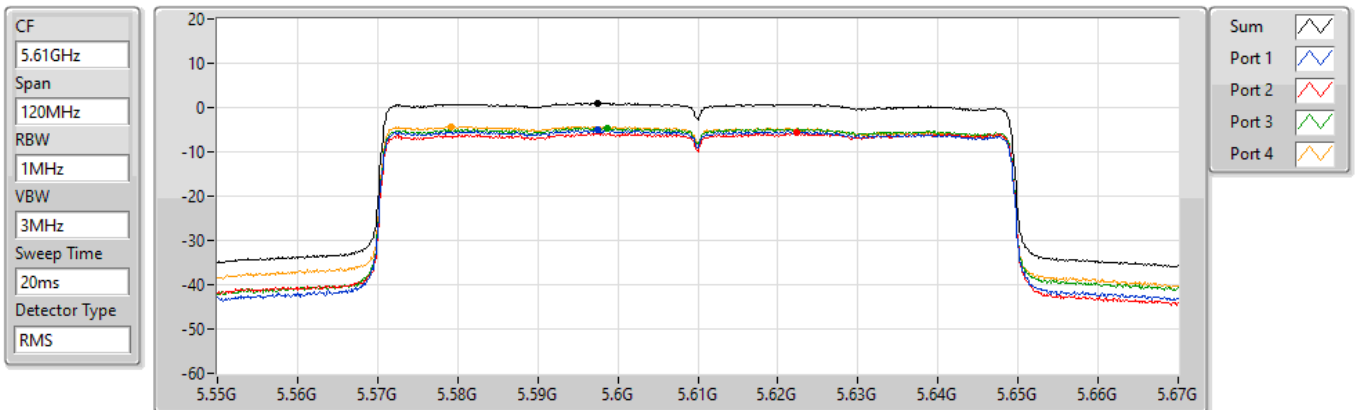

PSD

5530MHz

13/01/2022

Sum	PD	Port 1	Port 2	Port 3	Port 4
(dBm/RBW)	(dBm/RBW)	(dBm/RBW)	(dBm/RBW)	(dBm/RBW)	(dBm/RBW)
0.72	0.72	-5.36	-5.30	-5.17	-5.20

802.11ax HEW80_Nss1,(MCS0)_4TX

PSD

5610MHz

13/01/2022