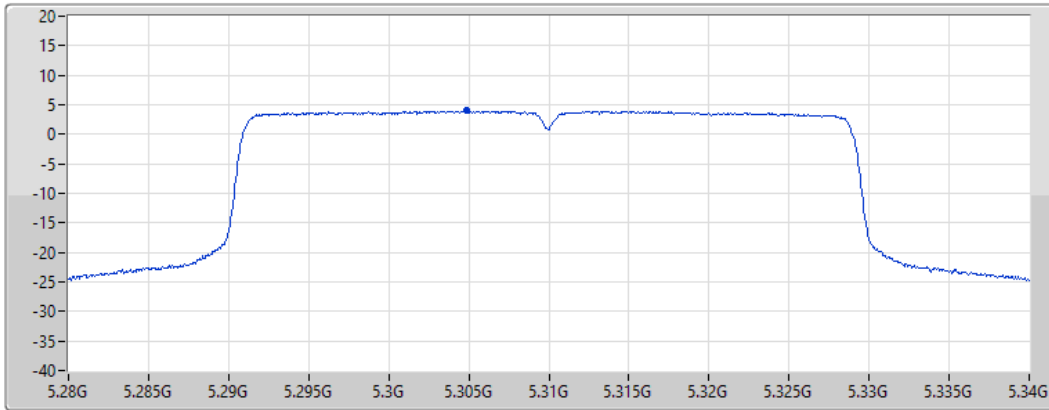

802.11ax HEW40_Nss1,(MCS0)_1TX

PSD

5310MHz

29/10/2021

CF
5.31GHz

Span
60MHz

RBW
1MHz

VBW
3MHz

Sweep Time
20ms

Detector Type
RMS

Port 1

Sum	PD	Port 1
(dBm/RBW)	(dBm/RBW)	(dBm/RBW)
3.96	3.96	3.96