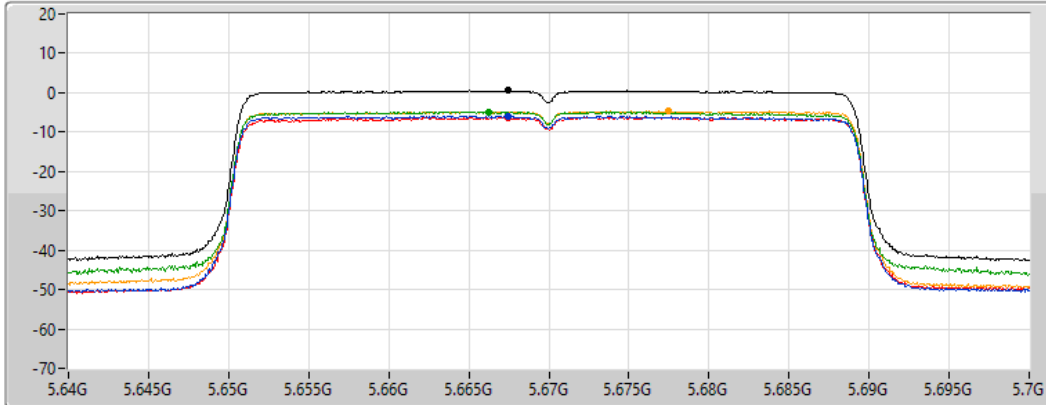

802.11ax HEW40_Nss1,(MCS0)_4TX

PSD

5670MHz

14/01/2022

CF
5.67GHz
Span
60MHz
RBW
1MHz
VBW
3MHz
Sweep Time
20ms
Detector Type
RMS

Sum
Port 1
Port 2
Port 3
Port 4

Sum	PD	Port 1	Port 2	Port 3	Port 4
(dBm/RBW)	(dBm/RBW)	(dBm/RBW)	(dBm/RBW)	(dBm/RBW)	(dBm/RBW)
0.51	0.51	-6.00	-6.22	-4.85	-4.74