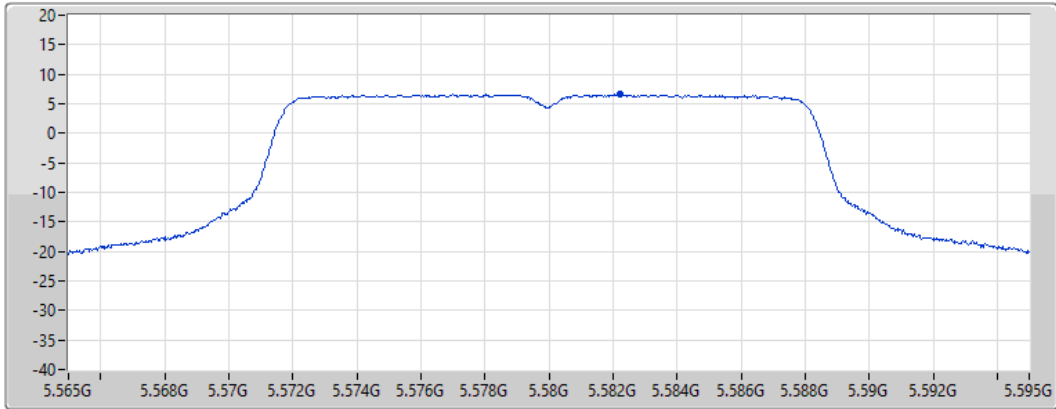

802.11a_Nss1,(6Mbps)_1TX

PSD

5580MHz

29/10/2021

CF
5.58GHz

Span
30MHz

RBW
1MHz

VBW
3MHz

Sweep Time
20ms

Detector Type
RMS

Port 1

Sum	PD	Port 1
(dBm/RBW)	(dBm/RBW)	(dBm/RBW)
6.56	6.56	6.56