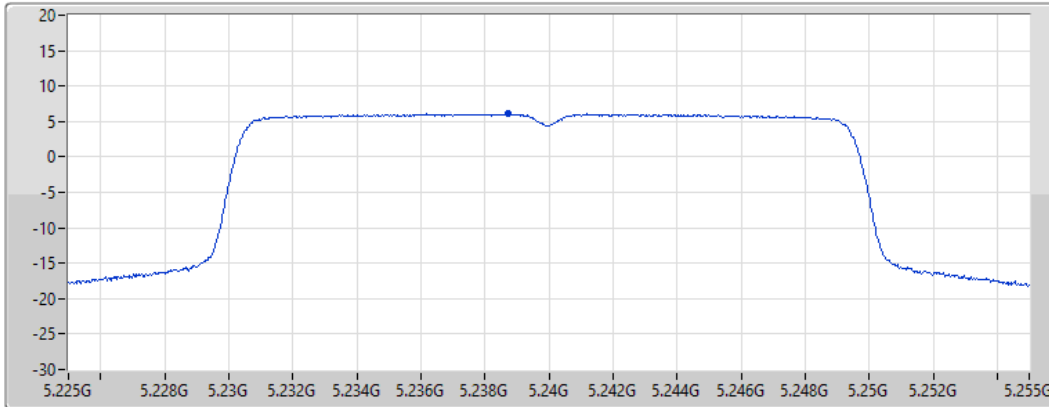

802.11ax HEW20_Nss1,(MCS0)_1TX

PSD

5240MHz

15/02/2022

CF
5.24GHz
Span
30MHz
RBW
1MHz
VBW
3MHz
Sweep Time
20ms
Detector Type
RMS

Port 1

Sum	PD	Port 1
(dBm/RBW)	(dBm/RBW)	(dBm/RBW)
6.06	6.06	6.06