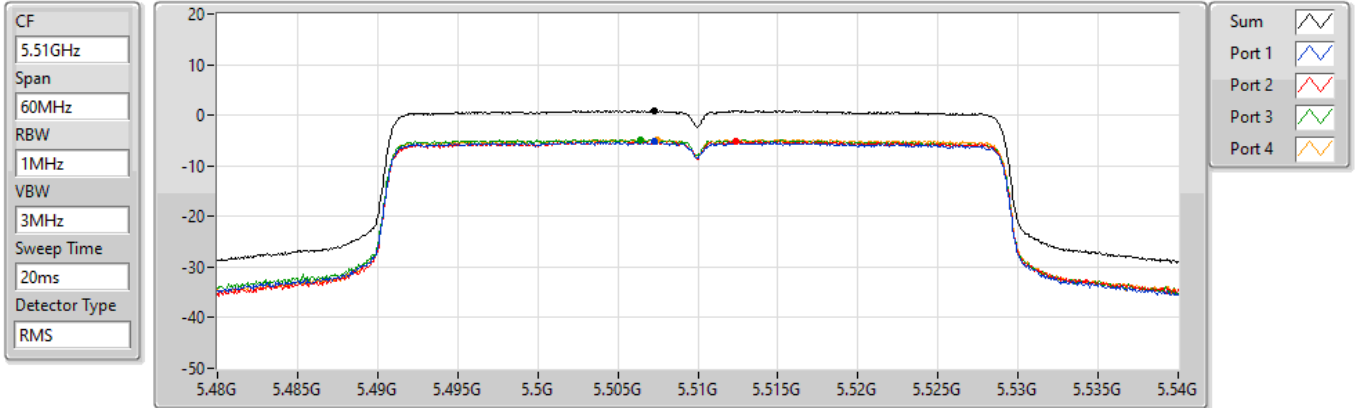

802.11ax HEW40_Nss1,(MCS0)_4TX

PSD

5510MHz

14/01/2022

Sum	PD	Port 1	Port 2	Port 3	Port 4
(dBm/RBW)	(dBm/RBW)	(dBm/RBW)	(dBm/RBW)	(dBm/RBW)	(dBm/RBW)
0.84	0.84	-5.28	-5.19	-4.80	-4.82