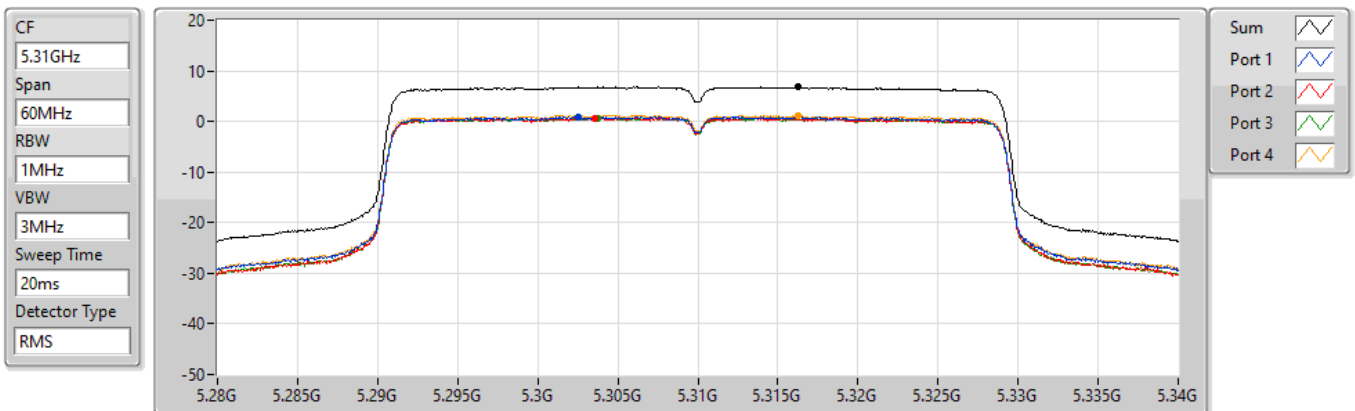

802.11ax HEW40_Nss1,(MCS0)_4TX

PSD

5310MHz

29/10/2021

Sum	PD	Port 1	Port 2	Port 3	Port 4
(dBm/RBW)	(dBm/RBW)	(dBm/RBW)	(dBm/RBW)	(dBm/RBW)	(dBm/RBW)
6.82	6.82	0.92	0.71	0.66	1.20