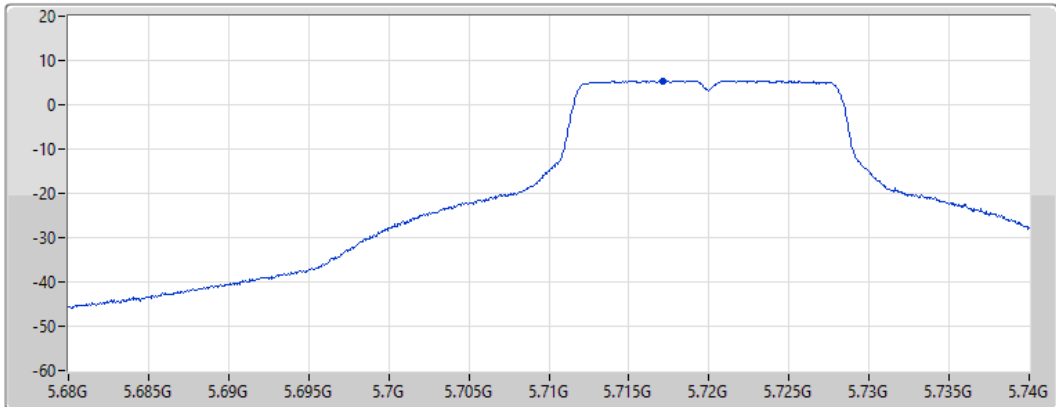

Port 1

Sum	PD	Port 1
(dBm/RBW)	(dBm/RBW)	(dBm/RBW)
5.46	5.46	5.46