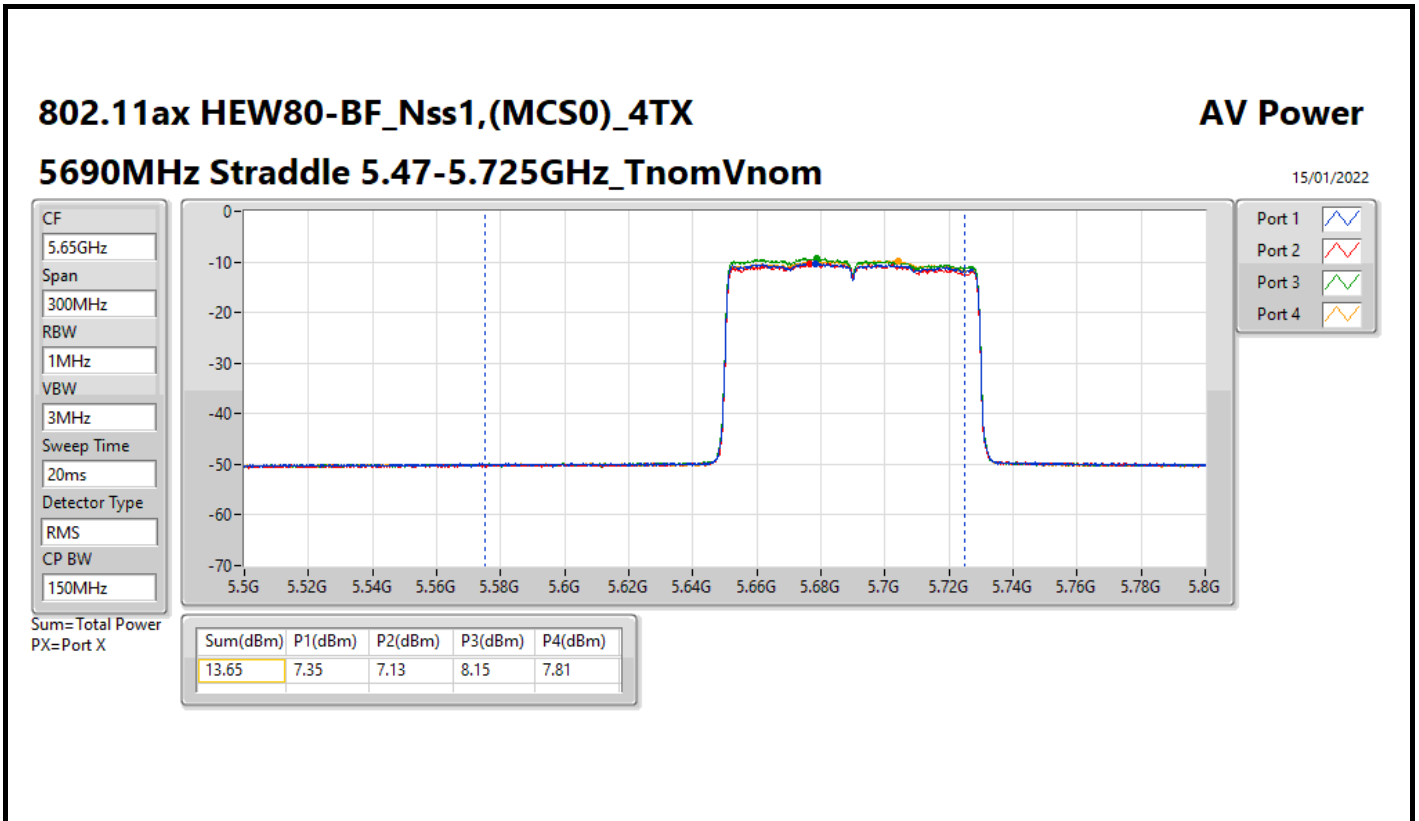

Summary

Mode	Total Power (dBm)	Total Power (W)
5.15-5.25GHz	-	-
802.11a_Nss1,(6Mbps)_1TX	21.20	0.13183
802.11ax HEW20_Nss1,(MCS0)_1TX	21.32	0.13552
802.11ax HEW40_Nss1,(MCS0)_1TX	19.51	0.08933
802.11ax HEW80_Nss1,(MCS0)_1TX	16.97	0.04977
5.25-5.35GHz	-	-
802.11a_Nss1,(6Mbps)_1TX	19.85	0.09661
802.11ax HEW20_Nss1,(MCS0)_1TX	19.83	0.09616
802.11ax HEW40_Nss1,(MCS0)_1TX	18.16	0.06546
802.11ax HEW80_Nss1,(MCS0)_1TX	16.32	0.04285
5.47-5.725GHz	-	-
802.11a_Nss1,(6Mbps)_1TX	18.64	0.07311
802.11ax HEW20_Nss1,(MCS0)_1TX	18.66	0.07345
802.11ax HEW40_Nss1,(MCS0)_1TX	18.54	0.07145
802.11ax HEW80_Nss1,(MCS0)_1TX	19.23	0.08375
5.725-5.85GHz	-	-
802.11a_Nss1,(6Mbps)_1TX	23.42	0.21979
802.11ax HEW20_Nss1,(MCS0)_1TX	23.42	0.21979
802.11ax HEW40_Nss1,(MCS0)_1TX	21.50	0.14125
802.11ax HEW80_Nss1,(MCS0)_1TX	19.80	0.09550