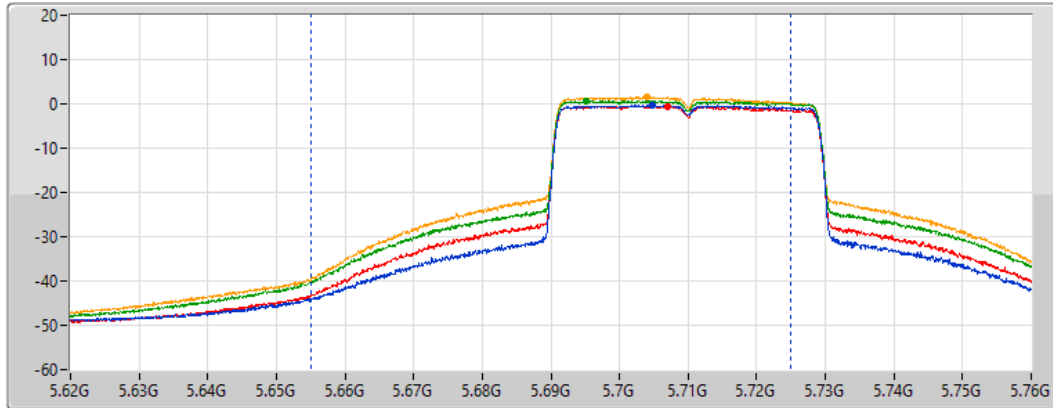

802.11ax HEW40_Nss1,(MCS0)_4TX

AV Power

5710MHz Straddle 5.47-5.725GHz_TnomVnom

14/01/2022

CF
5.69GHz

Span
140MHz

RBW
1MHz

VBW
3MHz

Sweep Time
20ms

Detector Type
RMS

CP BW
70MHz

Port 1

Port 2

Port 3

Port 4

Sum= Total Power
PX=Port X

Sum(dBm)	P1(dBm)	P2(dBm)	P3(dBm)	P4(dBm)
20.96	14.27	14.01	15.24	15.95

802.11ax HEW40_Nss1,(MCS0)_4TX

AV Power

5710MHz Straddle 5.725-5.85GHz_TnomVnom

14/01/2022

CF
5.735GHz

Span
40MHz

RBW
1MHz

VBW
3MHz

Sweep Time
20ms

Detector Type
RMS

CP BW
20MHz