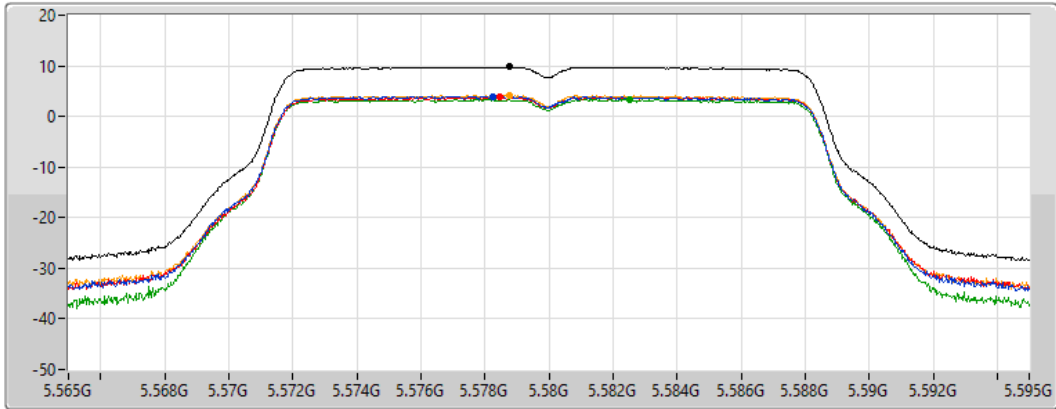

802.11a_Nss1,(6Mbps)_4TX

PSD

5580MHz

14/03/2022

CF
5.58GHz

Span
30MHz

RBW
1MHz

VBW
3MHz

Sweep Time
20ms

Detector Type
RMS

Sum

Port 1

Port 2

Port 3

Port 4

Sum	PD	Port 1	Port 2	Port 3	Port 4
(dBm/RBW)	(dBm/RBW)	(dBm/RBW)	(dBm/RBW)	(dBm/RBW)	(dBm/RBW)
9.76	9.76	4.00	3.78	3.37	4.15