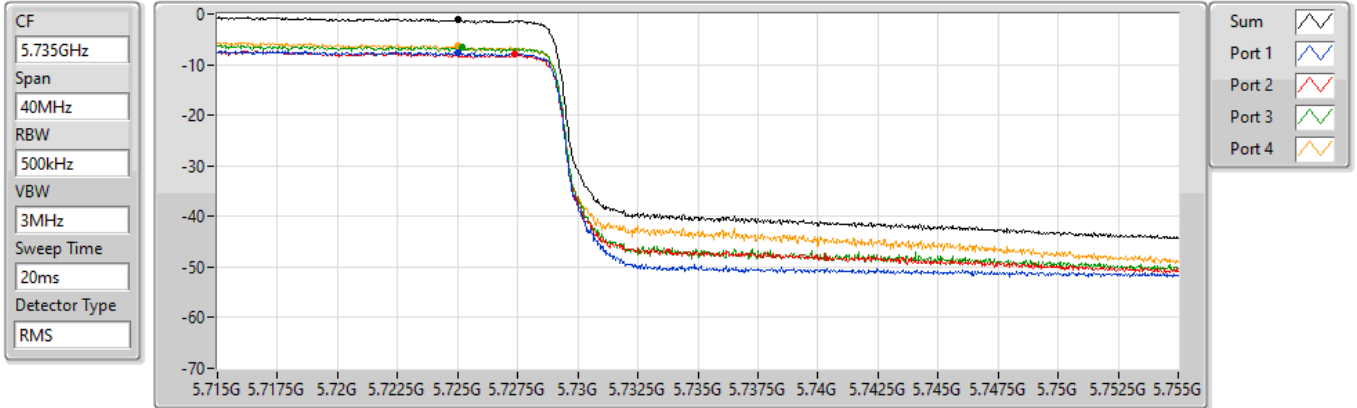

802.11ax HEW40_Nss1,(MCS0)_4TX

PSD

5710MHz Straddle 5.725-5.85GHz

14/01/2022

Sum	PD	Port 1	Port 2	Port 3	Port 4
(dBm/RBW)	(dBm/RBW)	(dBm/RBW)	(dBm/RBW)	(dBm/RBW)	(dBm/RBW)
-1.17	-1.17	-7.76	-8.02	-6.61	-6.30