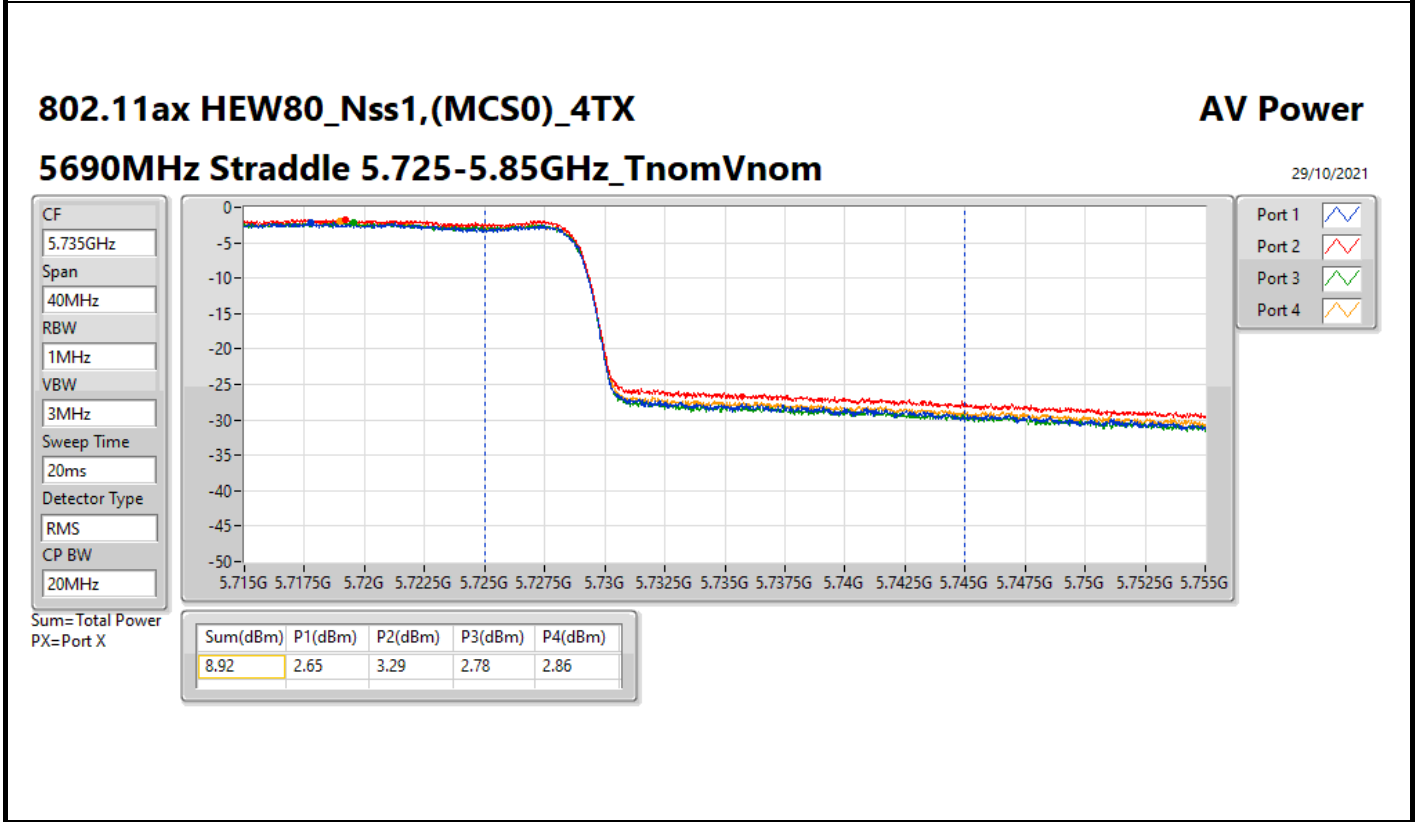

Summary

Mode	Total Power (dBm)	Total Power (W)
5.25-5.35GHz	-	-
802.11a_Nss1,(6Mbps)_4TX	21.26	0.13366
802.11ax HEW20_Nss1,(MCS0)_4TX	21.80	0.15136
802.11ax HEW40_Nss1,(MCS0)_4TX	23.82	0.24099
802.11ax HEW80_Nss1,(MCS0)_4TX	23.86	0.24322