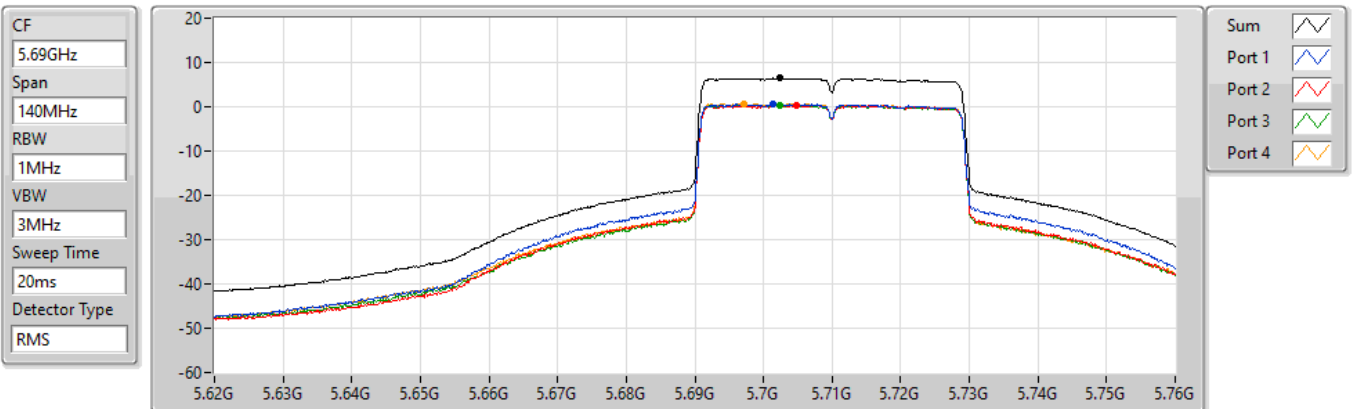

5710MHz Straddle 5.47-5.725GHz

29/10/2021

Sum	PD	Port 1	Port 2	Port 3	Port 4
(dBm/RBW)	(dBm/RBW)	(dBm/RBW)	(dBm/RBW)	(dBm/RBW)	(dBm/RBW)
6.47	6.47	0.64	0.39	0.37	0.70