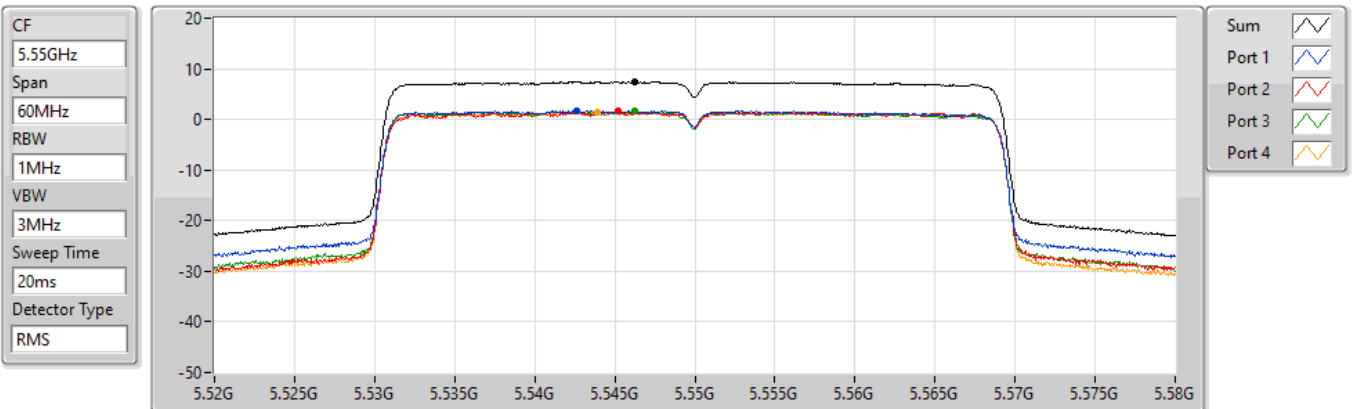

PSD

5510MHz

29/10/2021

Sum	PD	Port 1	Port 2	Port 3	Port 4
(dBm/RBW)	(dBm/RBW)	(dBm/RBW)	(dBm/RBW)	(dBm/RBW)	(dBm/RBW)
6.82	6.82	1.02	1.17	1.01	0.68

802.11ax HEW40_Nss1,(MCS0)_4TX

PSD

5550MHz

29/10/2021