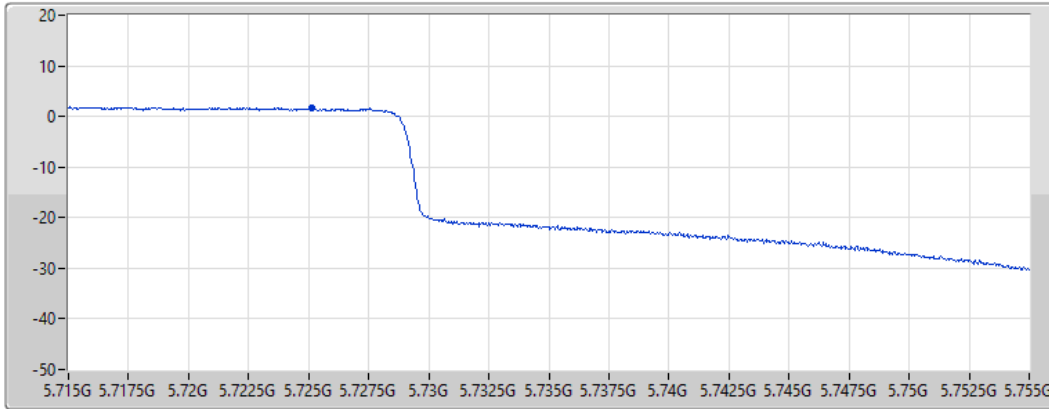

CF
5.735GHz

Span
40MHz

RBW
500kHz

VBW
3MHz

Sweep Time
20ms

Detector Type
RMS

Port 1 

Sum	PD	Port 1
(dBm/RBW)	(dBm/RBW)	(dBm/RBW)
1.56	1.56	1.56