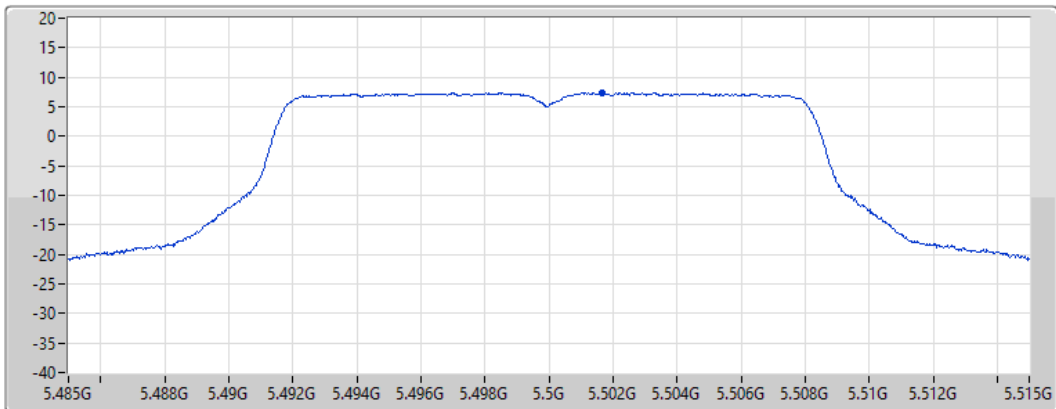

CF
5.5GHz

Span
30MHz

RBW
1MHz

VBW
3MHz

Sweep Time
20ms

Detector Type
RMS

Port 1 

Sum	PD	Port 1
(dBm/RBW)	(dBm/RBW)	(dBm/RBW)
7.39	7.39	7.39