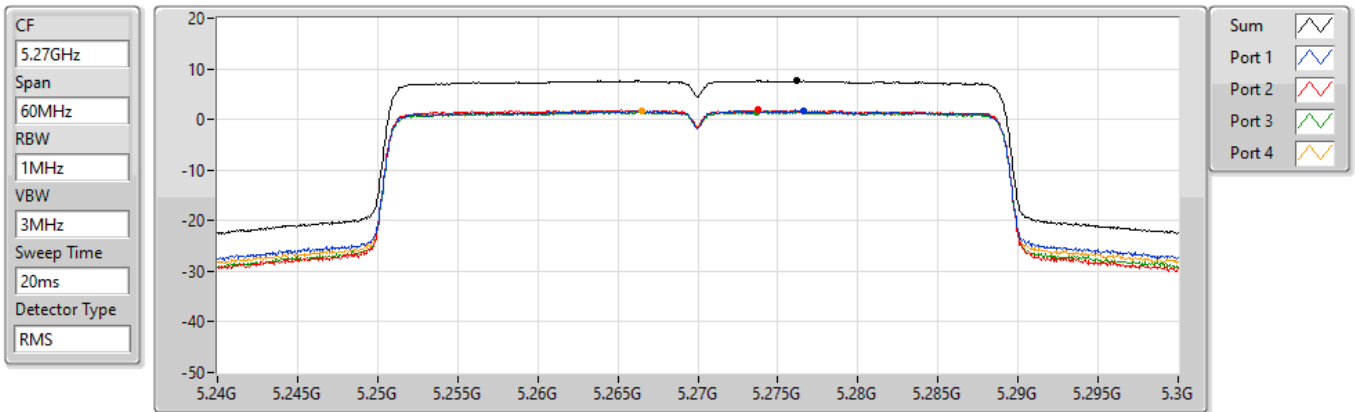

PSD

29/10/2021

Sum	PD	Port 1	Port 2	Port 3	Port 4
(dBm/RBW)	(dBm/RBW)	(dBm/RBW)	(dBm/RBW)	(dBm/RBW)	(dBm/RBW)
7.51	7.51	1.70	1.71	1.38	1.66

802.11ax HEW40_Nss1,(MCS0)_4TX

PSD

5270MHz

29/10/2021

Sum	PD	Port 1	Port 2	Port 3	Port 4
(dBm/RBW)	(dBm/RBW)	(dBm/RBW)	(dBm/RBW)	(dBm/RBW)	(dBm/RBW)
7.62	7.62	1.70	1.88	1.53	1.74