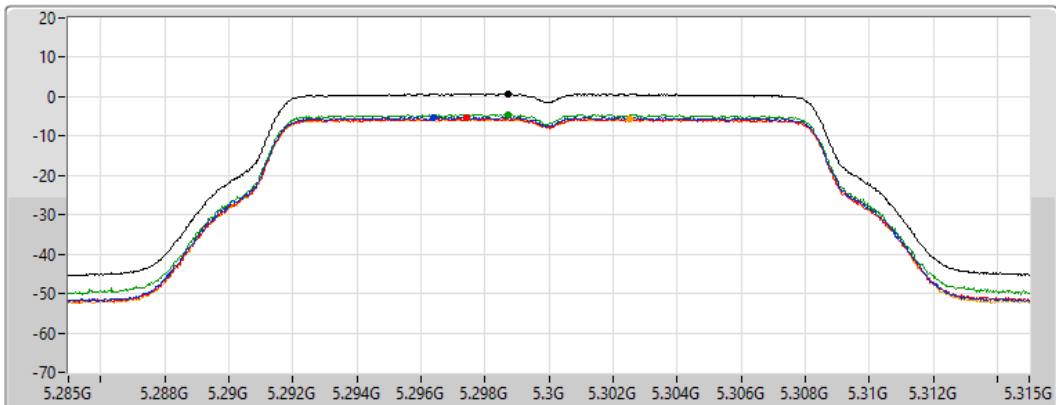

802.11a_Nss1,(6Mbps)_4TX

PSD

5300MHz

14/01/2022

CF
5.3GHz
Span
30MHz
RBW
1MHz
VBW
3MHz
Sweep Time
20ms
Detector Type
RMS

Sum
Port 1
Port 2
Port 3
Port 4

Sum	PD	Port 1	Port 2	Port 3	Port 4
(dBm/RBW)	(dBm/RBW)	(dBm/RBW)	(dBm/RBW)	(dBm/RBW)	(dBm/RBW)
0.71	0.71	-5.21	-5.43	-4.50	-5.58