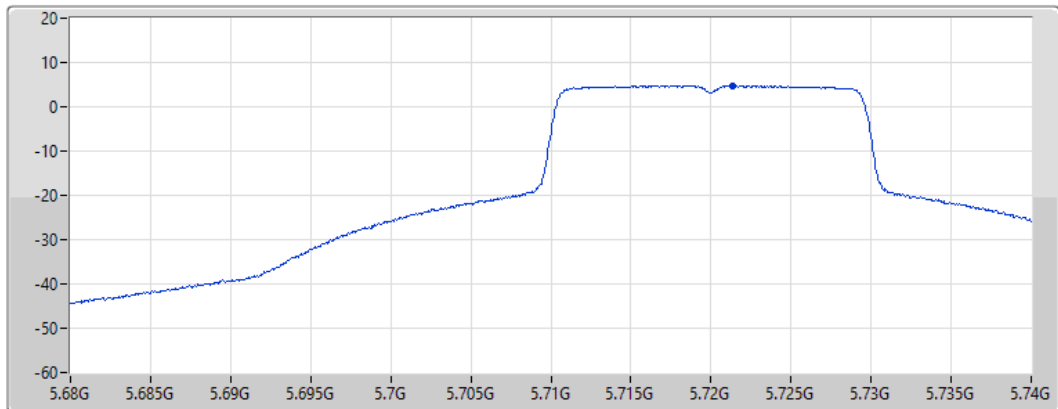

Port 1

Sum	PD	Port 1
(dBm/RBW)	(dBm/RBW)	(dBm/RBW)
4.75	4.75	4.75