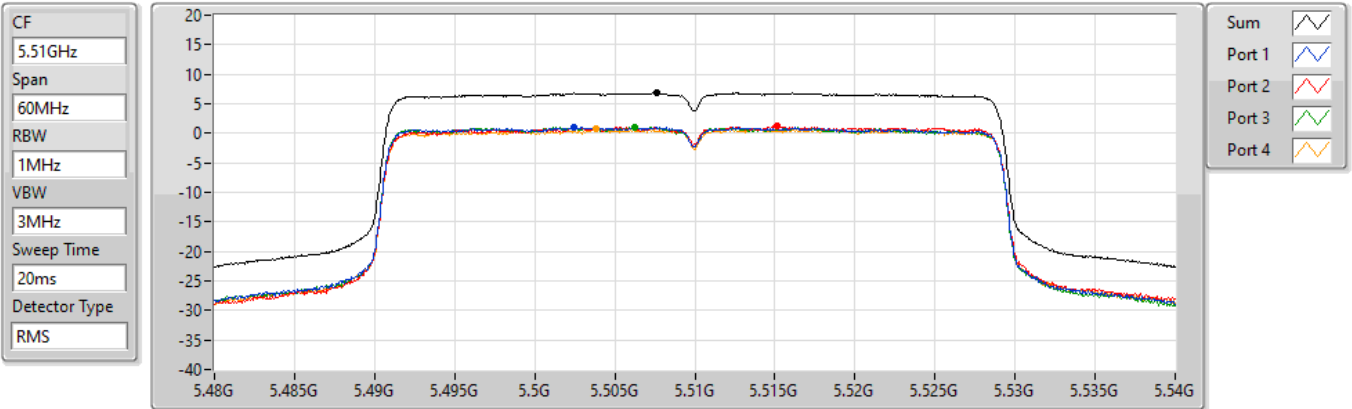

802.11ax HEW40_Nss1,(MCS0)_4TX

PSD

5510MHz

29/10/2021

Sum	PD	Port 1	Port 2	Port 3	Port 4
(dBm/RBW)	(dBm/RBW)	(dBm/RBW)	(dBm/RBW)	(dBm/RBW)	(dBm/RBW)
6.82	6.82	1.02	1.17	1.01	0.68