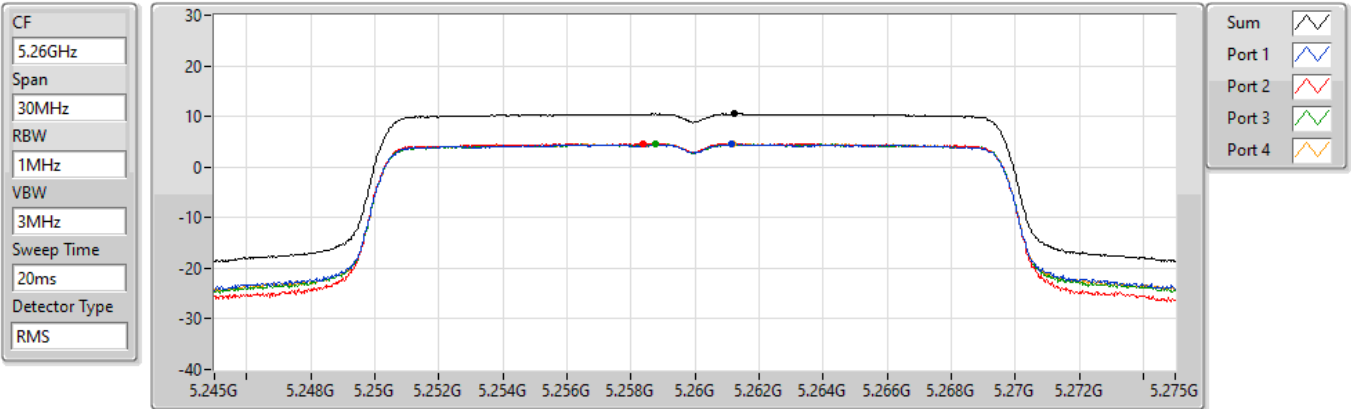

Port 2 

Port 3 

Port 4 

Sum	PD	Port 1	Port 2	Port 3	Port 4
(dBm/RBW)	(dBm/RBW)	(dBm/RBW)	(dBm/RBW)	(dBm/RBW)	(dBm/RBW)
7.26	7.26	1.42	1.18	1.20	1.54

802.11ax HEW20_Nss1,(MCS0)_4TX

PSD

5260MHz

29/10/2021