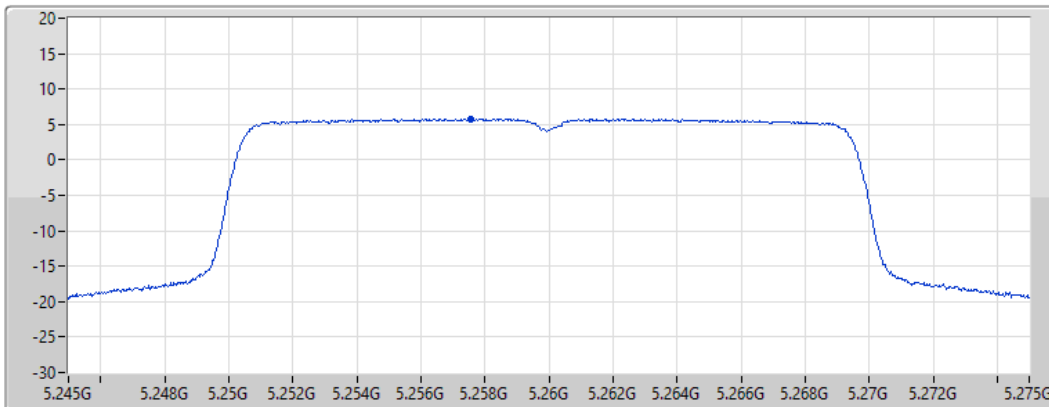

CF
5.24GHz
Span
30MHz
RBW
1MHz
VBW
3MHz
Sweep Time
20ms
Detector Type
RMS

Port 1 

Sum	PD	Port 1
(dBm/RBW)	(dBm/RBW)	(dBm/RBW)
6.06	6.06	6.06

802.11ax HEW20_Nss1,(MCS0)_1TX

PSD

5260MHz

15/02/2022

CF
5.26GHz
Span
30MHz
RBW
1MHz
VBW
3MHz
Sweep Time
20ms
Detector Type
RMS