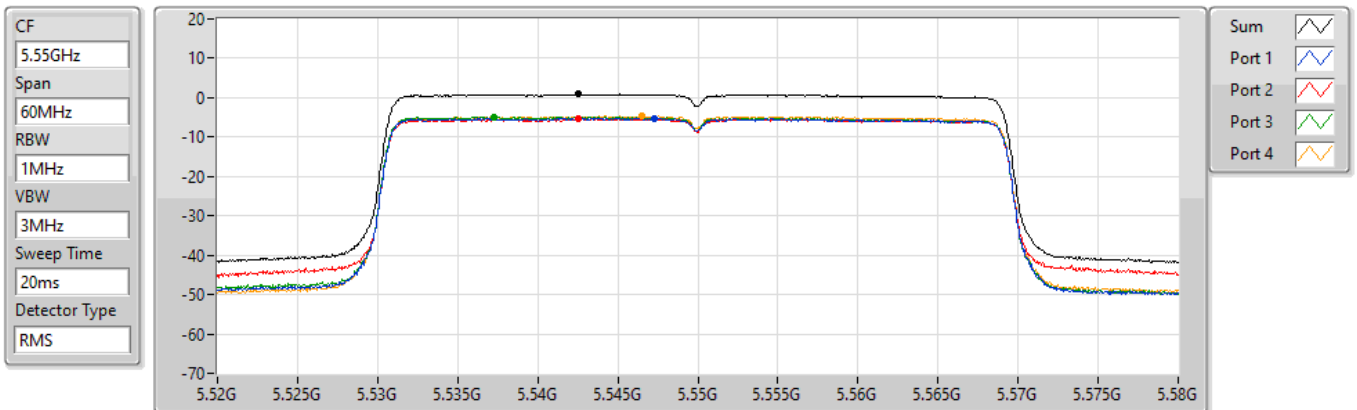

802.11ax HEW40_Nss1,(MCS0)_4TX

PSD

5550MHz

14/01/2022

Sum	PD	Port 1	Port 2	Port 3	Port 4
(dBm/RBW)	(dBm/RBW)	(dBm/RBW)	(dBm/RBW)	(dBm/RBW)	(dBm/RBW)
0.86	0.86	-5.21	-5.38	-4.98	-4.70