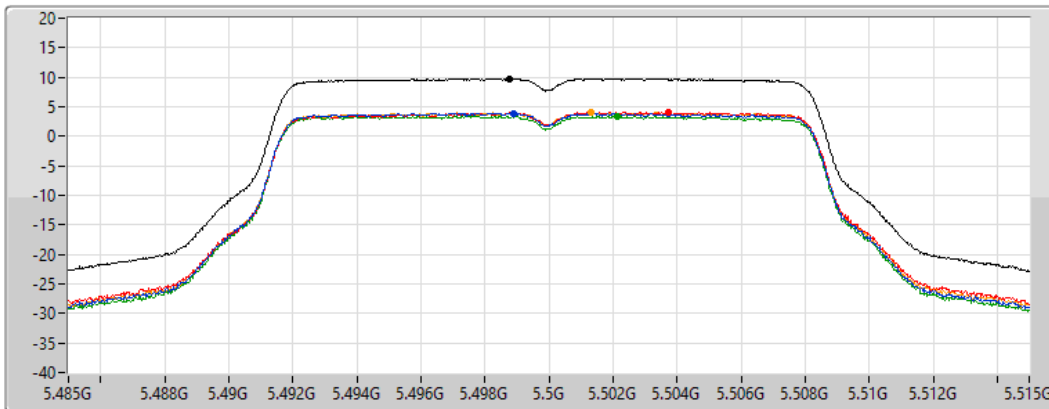

802.11a_Nss1,(6Mbps)_4TX

PSD

5500MHz

14/03/2022

CF
5.5GHz

Span
30MHz

RBW
1MHz

VBW
3MHz

Sweep Time
20ms

Detector Type
RMS

Sum

Port 1

Port 2

Port 3

Port 4

Sum	PD	Port 1	Port 2	Port 3	Port 4
(dBm/RBW)	(dBm/RBW)	(dBm/RBW)	(dBm/RBW)	(dBm/RBW)	(dBm/RBW)
9.75	9.75	3.94	4.05	3.44	4.03