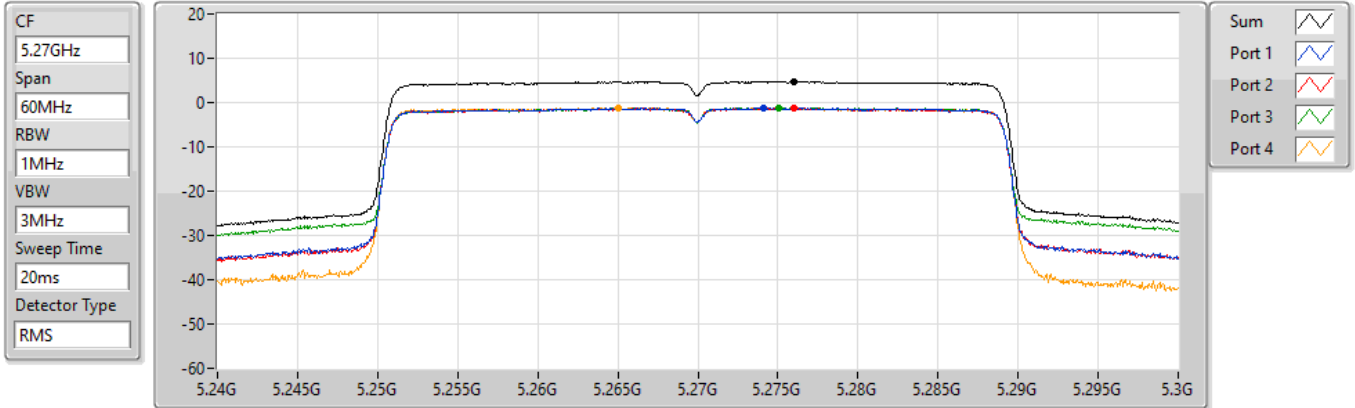

802.11ax HEW40_Nss1,(MCS0)_4TX

PSD

5270MHz

13/01/2022

Sum	PD	Port 1	Port 2	Port 3	Port 4
(dBm/RBW)	(dBm/RBW)	(dBm/RBW)	(dBm/RBW)	(dBm/RBW)	(dBm/RBW)
4.69	4.69	-1.20	-1.27	-1.16	-1.19