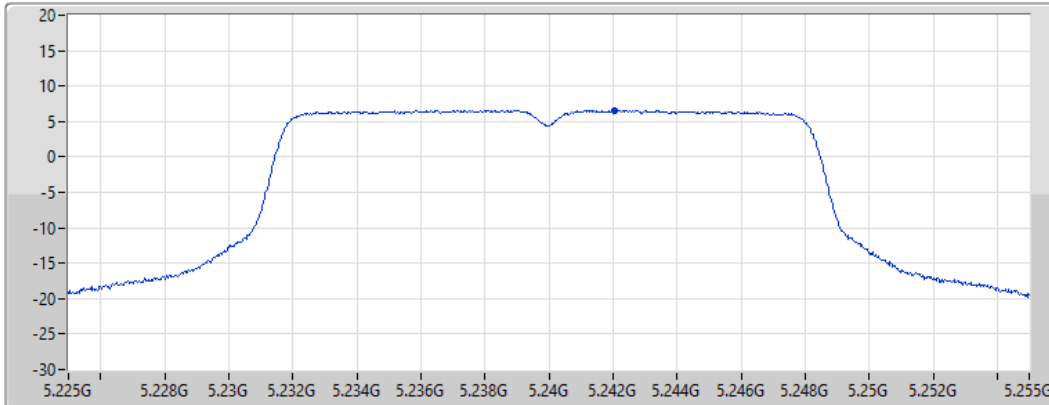

802.11a_Nss1,(6Mbps)_1TX

PSD

5240MHz

15/02/2022

CF
5.24GHz

Span
30MHz

RBW
1MHz

VBW
3MHz

Sweep Time
20ms

Detector Type
RMS

Port 1

Sum	PD	Port 1
(dBm/RBW)	(dBm/RBW)	(dBm/RBW)
6.58	6.58	6.58