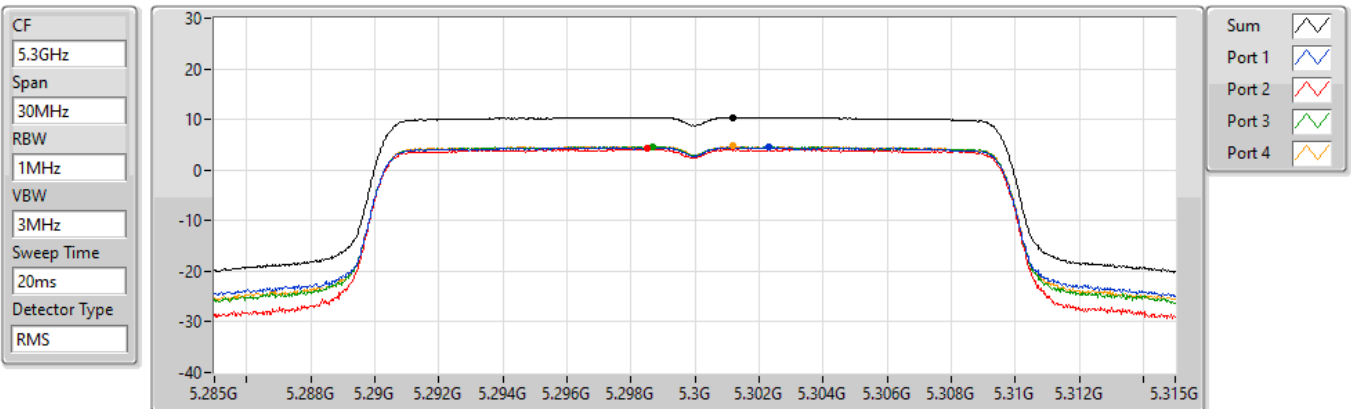

802.11ax HEW20_Nss1,(MCS0)_4TX

PSD

5300MHz

29/10/2021

Sum	PD	Port 1	Port 2	Port 3	Port 4
(dBm/RBW)	(dBm/RBW)	(dBm/RBW)	(dBm/RBW)	(dBm/RBW)	(dBm/RBW)
10.43	10.43	4.51	4.17	4.63	4.72