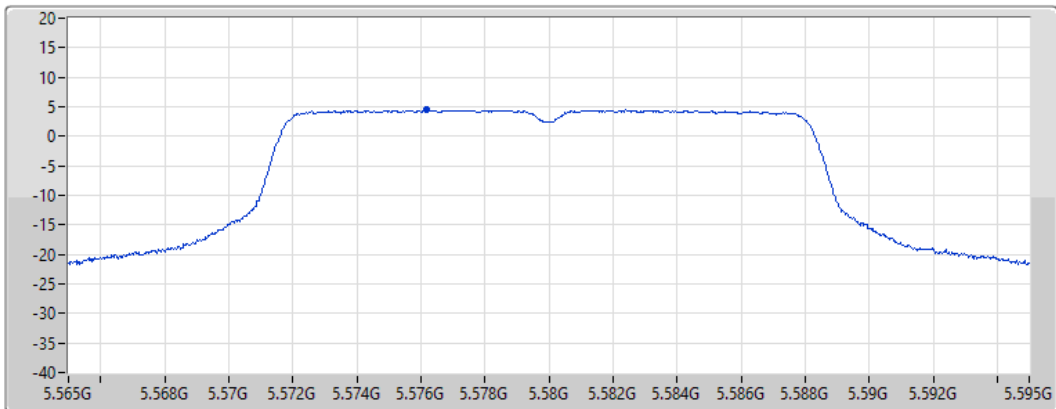

802.11a_Nss1,(6Mbps)_1TX

PSD

5580MHz

15/02/2022

CF
5.58GHz

Span
30MHz

RBW
1MHz

VBW
3MHz

Sweep Time
20ms

Detector Type
RMS

Port 1

Sum	PD	Port 1
(dBm/RBW)	(dBm/RBW)	(dBm/RBW)
4.47	4.47	4.47