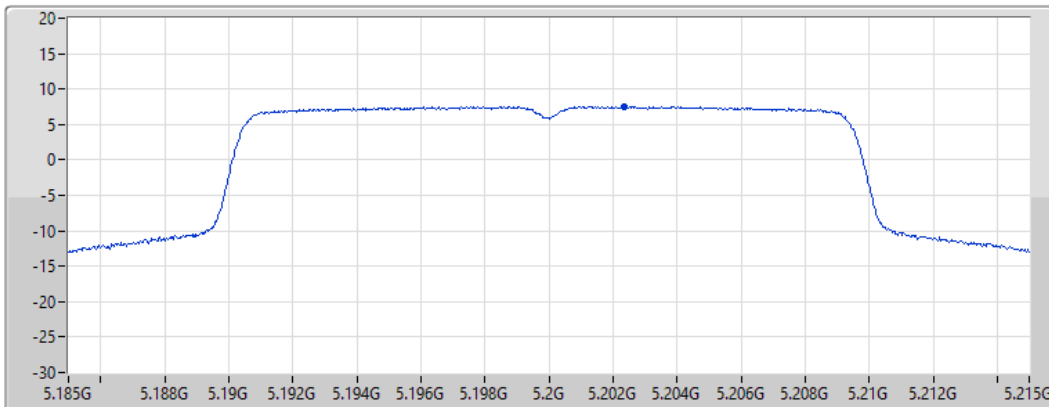

802.11ax HEW20_Nss1,(MCS0)_1TX

PSD

5200MHz

15/02/2022

CF
5.2GHz
Span
30MHz
RBW
1MHz
VBW
3MHz
Sweep Time
20ms
Detector Type
RMS

Port 1

Sum	PD	Port 1
(dBm/RBW)	(dBm/RBW)	(dBm/RBW)
7.52	7.52	7.52