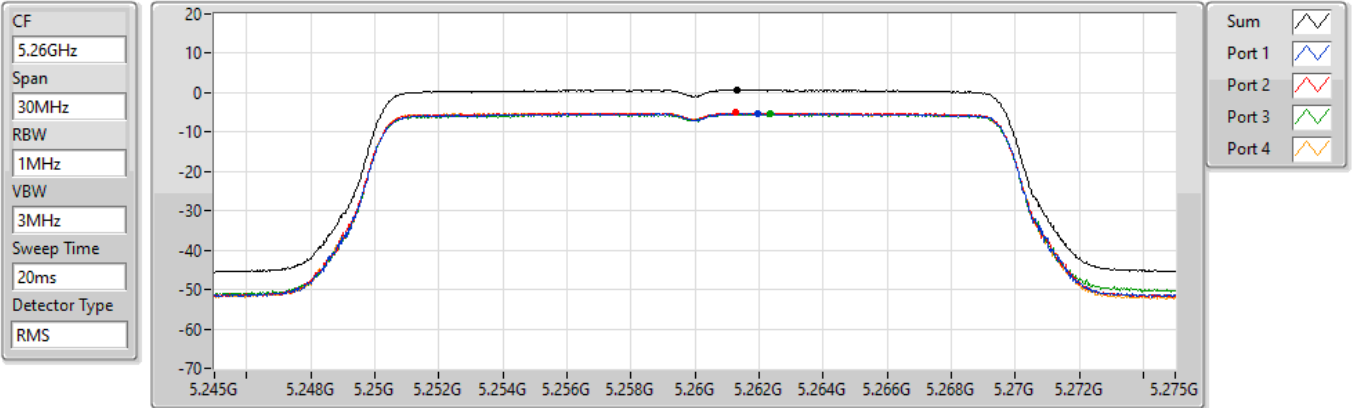

802.11ax HEW20_Nss1,(MCS0)_4TX

PSD

5260MHz

14/01/2022

Sum	PD	Port 1	Port 2	Port 3	Port 4
(dBm/RBW)	(dBm/RBW)	(dBm/RBW)	(dBm/RBW)	(dBm/RBW)	(dBm/RBW)
0.68	0.68	-5.30	-5.09	-5.39	-5.15