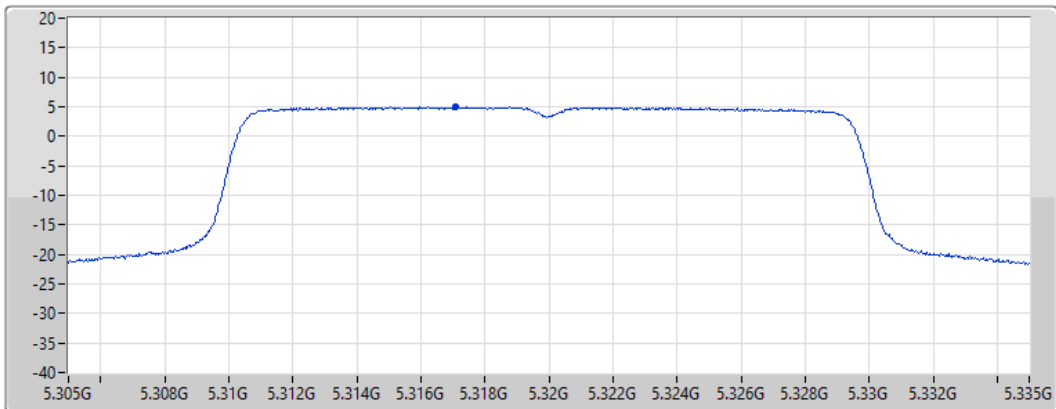

15/02/2022

CF
5.32GHz

Span
30MHz

RBW
1MHz

VBW
3MHz

Sweep Time
20ms

Detector Type
RMS

Sum	PD	Port 1
(dBm/RBW)	(dBm/RBW)	(dBm/RBW)
4.93	4.93	4.93