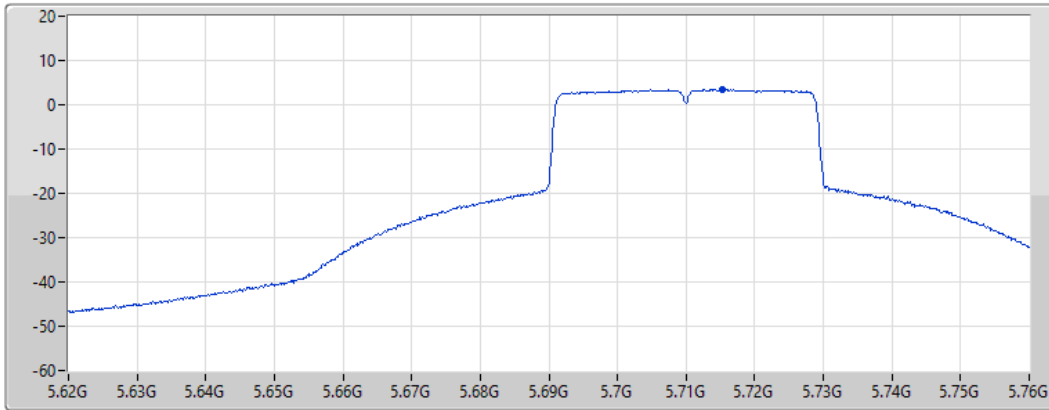

802.11ax HEW40_Nss1,(MCS0)_1TX

PSD

5710MHz Straddle 5.47-5.725GHz

29/10/2021

CF
5.69GHz

Span
140MHz

RBW
1MHz

VBW
3MHz

Sweep Time
20ms

Detector Type
RMS

Port 1

Sum	PD	Port 1
(dBm/RBW)	(dBm/RBW)	(dBm/RBW)
3.47	3.47	3.47