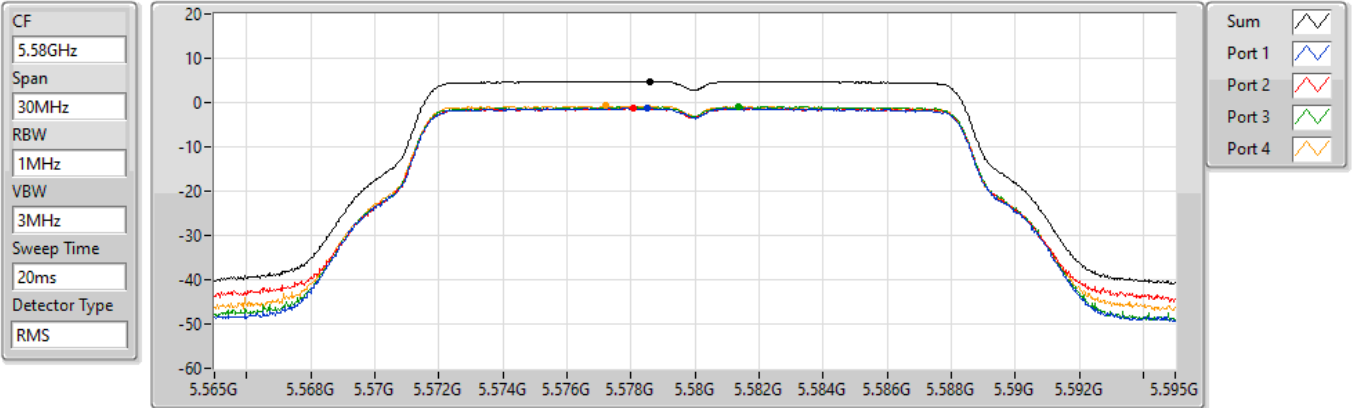

802.11a_Nss1,(6Mbps)_4TX

PSD

5580MHz

13/01/2022

Sum	PD	Port 1	Port 2	Port 3	Port 4
(dBm/RBW)	(dBm/RBW)	(dBm/RBW)	(dBm/RBW)	(dBm/RBW)	(dBm/RBW)
4.84	4.84	-1.21	-1.33	-0.91	-0.76