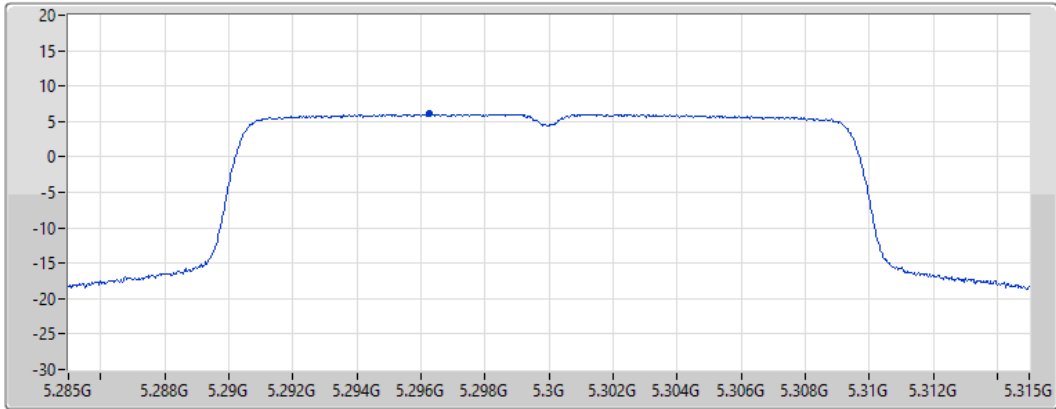

802.11ax HEW20_Nss1,(MCS0)_1TX

PSD

5300MHz

15/02/2022

CF
5.3GHz

Span
30MHz

RBW
1MHz

VBW
3MHz

Sweep Time
20ms

Detector Type
RMS

Sum	PD	Port 1
(dBm/RBW)	(dBm/RBW)	(dBm/RBW)
6.04	6.04	6.04