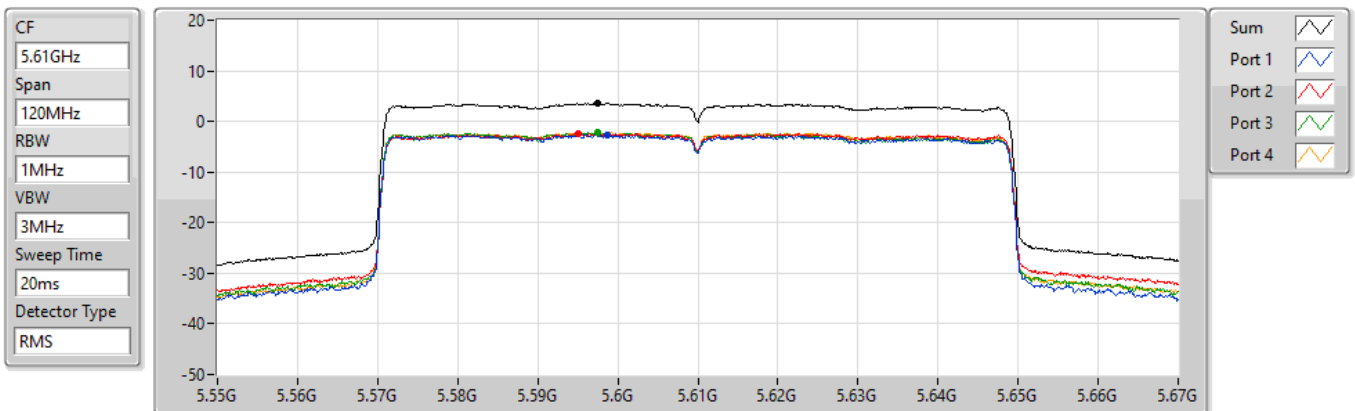

802.11ax HEW80_Nss1,(MCS0)_4TX

PSD

5610MHz

29/10/2021

Sum	PD	Port 1	Port 2	Port 3	Port 4
(dBm/RBW)	(dBm/RBW)	(dBm/RBW)	(dBm/RBW)	(dBm/RBW)	(dBm/RBW)
3.63	3.63	-2.66	-2.37	-2.18	-2.21