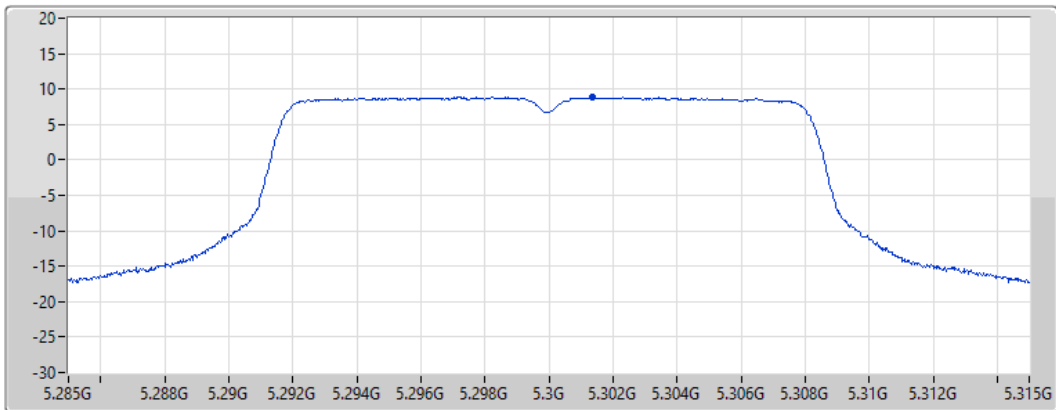

CF
5.3GHz

Span
30MHz

RBW
1MHz

VBW
3MHz

Sweep Time
20ms

Detector Type
RMS

Port 1 

Sum	PD	Port 1
(dBm/RBW)	(dBm/RBW)	(dBm/RBW)
8.85	8.85	8.85