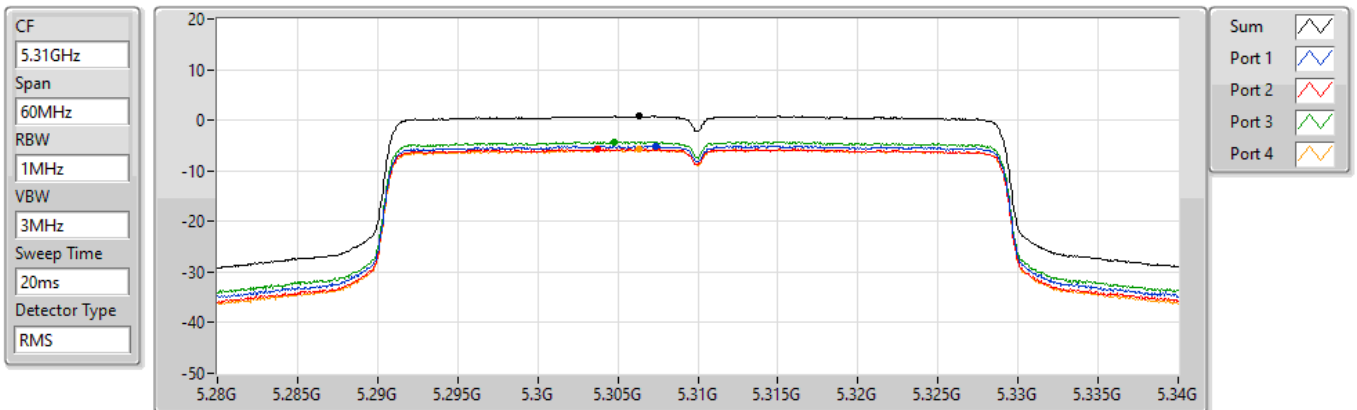

PSD

5270MHz

14/01/2022

Sum	PD	Port 1	Port 2	Port 3	Port 4
(dBm/RBW)	(dBm/RBW)	(dBm/RBW)	(dBm/RBW)	(dBm/RBW)	(dBm/RBW)
0.68	0.68	-5.26	-5.42	-5.07	-5.27

802.11ax HEW40_Nss1,(MCS0)_4TX

PSD

5310MHz

14/01/2022