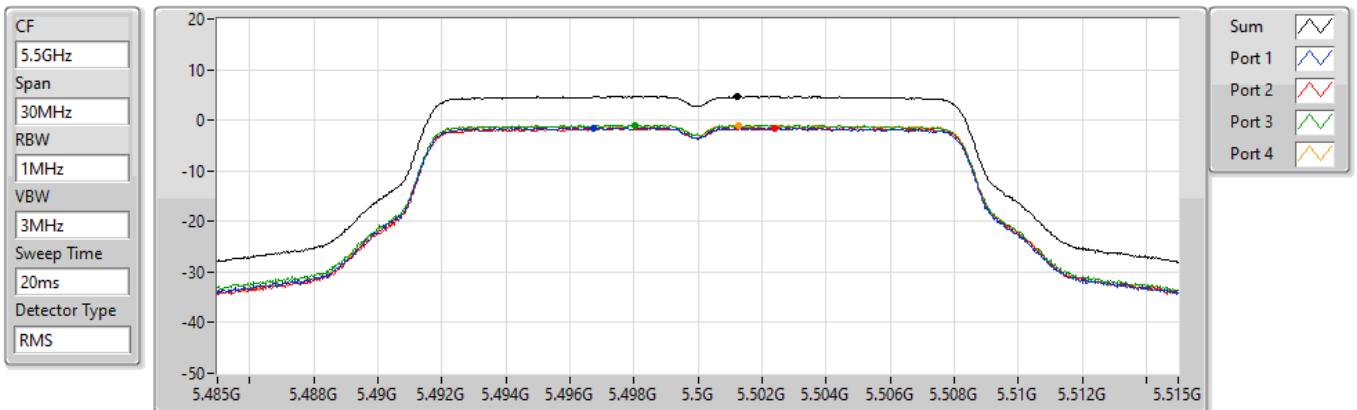

802.11a_Nss1,(6Mbps)_4TX

PSD

5500MHz

13/01/2022

Sum	PD	Port 1	Port 2	Port 3	Port 4
(dBm/RBW)	(dBm/RBW)	(dBm/RBW)	(dBm/RBW)	(dBm/RBW)	(dBm/RBW)
4.72	4.72	-1.47	-1.51	-0.94	-0.97