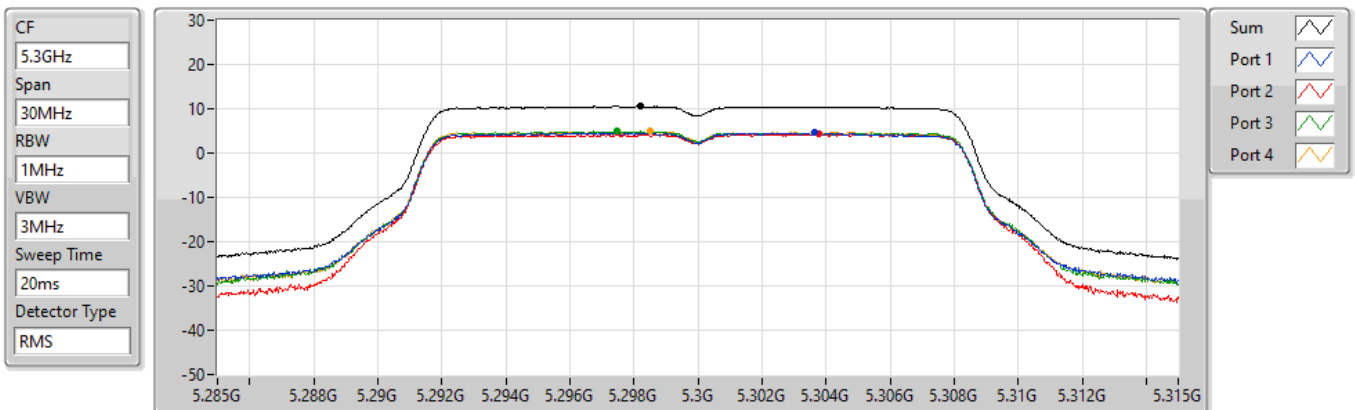

802.11a_Nss1,(6Mbps)_4TX

PSD

5300MHz

29/10/2021

Sum	PD	Port 1	Port 2	Port 3	Port 4
(dBm/RBW)	(dBm/RBW)	(dBm/RBW)	(dBm/RBW)	(dBm/RBW)	(dBm/RBW)
10.55	10.55	4.55	4.22	4.91	4.86