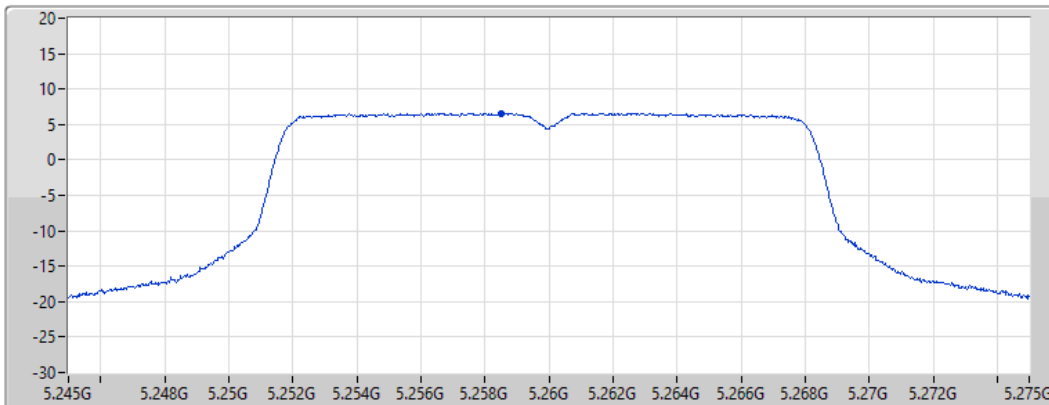

CF
5.26GHz

Span
30MHz

RBW
1MHz

VBW
3MHz

Sweep Time
20ms

Detector Type
RMS

Port 1 

Sum	PD	Port 1
(dBm/RBW)	(dBm/RBW)	(dBm/RBW)
6.60	6.60	6.60