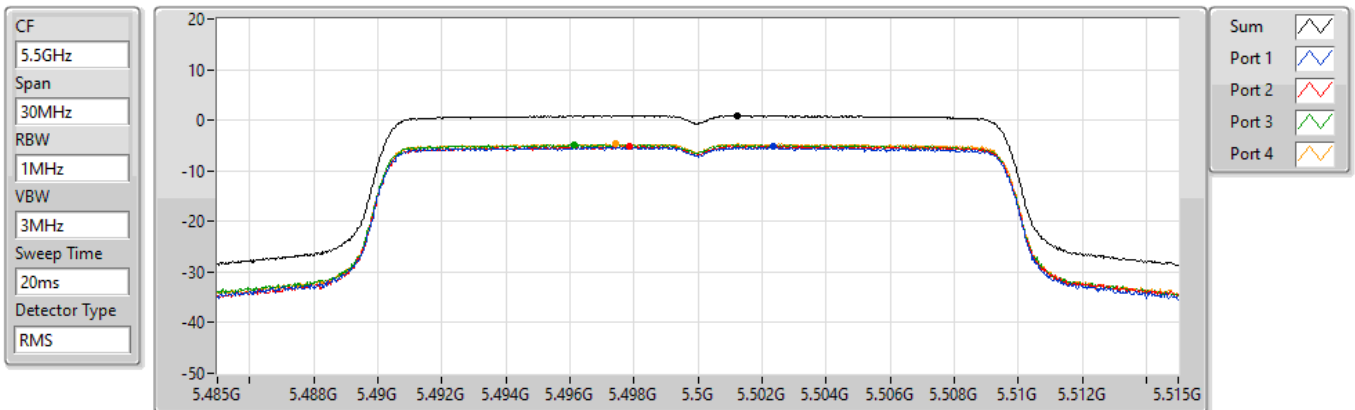

PSD

5320MHz

14/01/2022

Sum	PD	Port 1	Port 2	Port 3	Port 4
(dBm/RBW)	(dBm/RBW)	(dBm/RBW)	(dBm/RBW)	(dBm/RBW)	(dBm/RBW)
0.67	0.67	-5.37	-5.47	-4.39	-5.86

802.11ax HEW20_Nss1,(MCS0)_4TX

PSD

5500MHz

14/01/2022