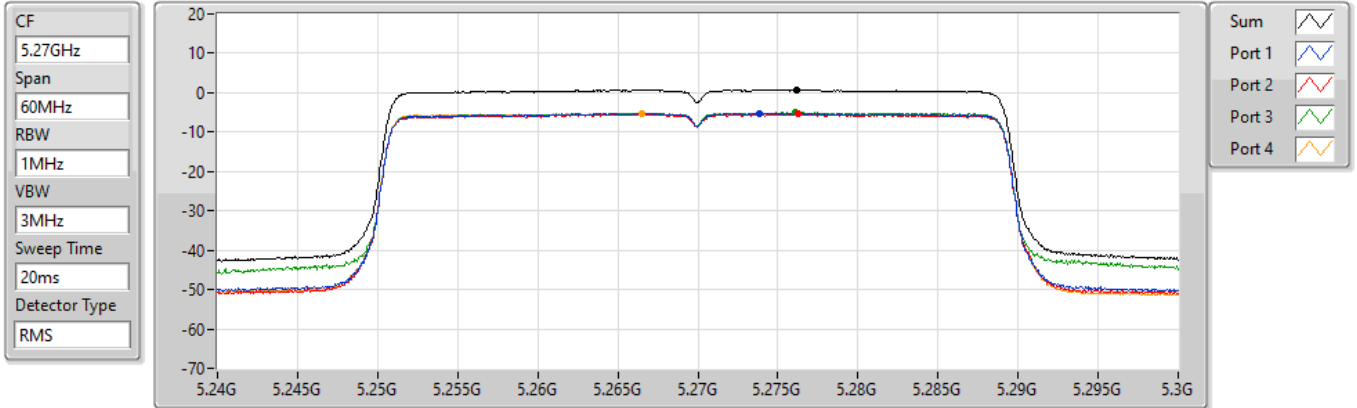

802.11ax HEW40_Nss1,(MCS0)_4TX

PSD

5270MHz

14/01/2022

Sum	PD	Port 1	Port 2	Port 3	Port 4
(dBm/RBW)	(dBm/RBW)	(dBm/RBW)	(dBm/RBW)	(dBm/RBW)	(dBm/RBW)
0.68	0.68	-5.26	-5.42	-5.07	-5.27