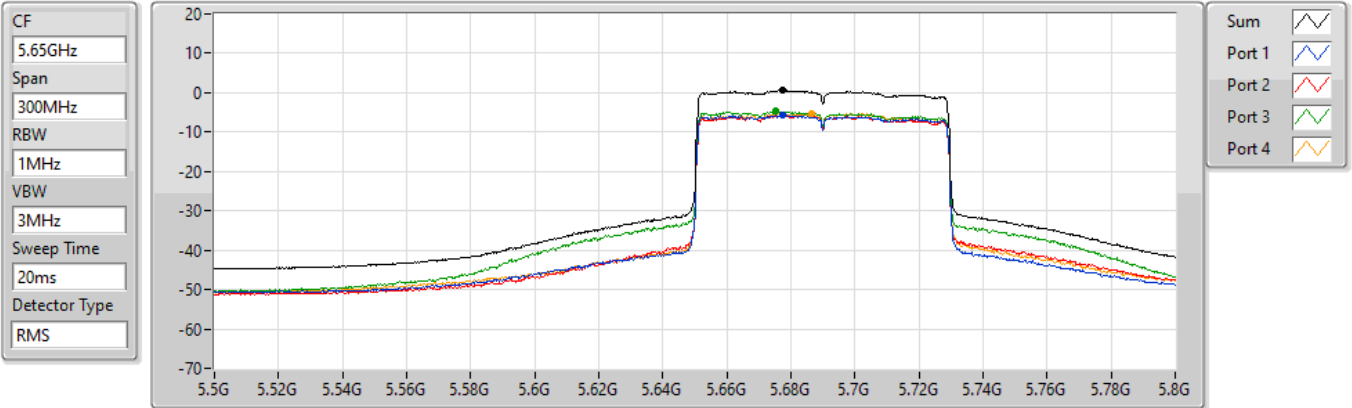

802.11ax HEW80_Nss1,(MCS0)_4TX

PSD

5690MHz Straddle 5.47-5.725GHz

14/01/2022

Sum	PD	Port 1	Port 2	Port 3	Port 4
(dBm/RBW)	(dBm/RBW)	(dBm/RBW)	(dBm/RBW)	(dBm/RBW)	(dBm/RBW)
0.54	0.54	-5.65	-5.71	-4.77	-5.35