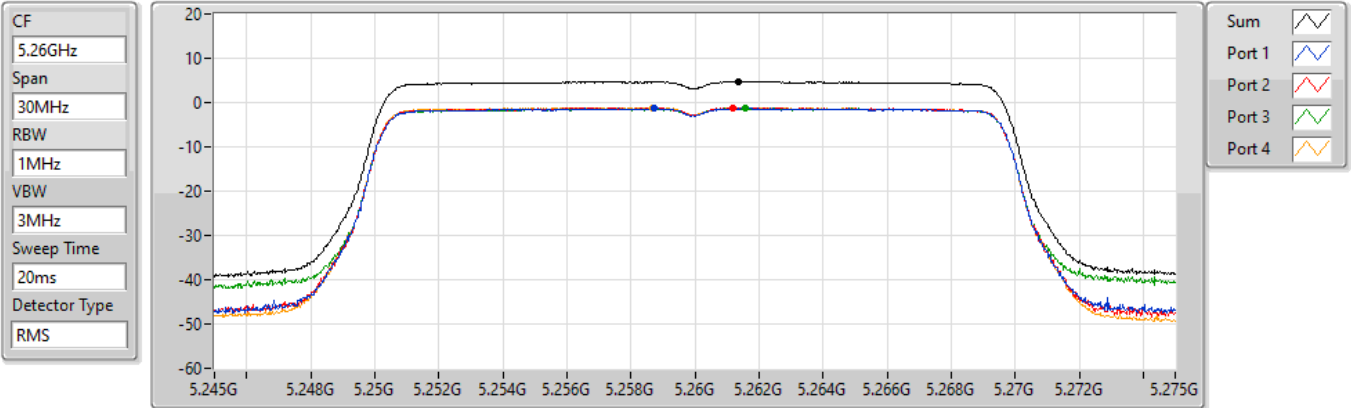

802.11ax HEW20_Nss1,(MCS0)_4TX

PSD

5260MHz

13/01/2022

Sum	PD	Port 1	Port 2	Port 3	Port 4
(dBm/RBW)	(dBm/RBW)	(dBm/RBW)	(dBm/RBW)	(dBm/RBW)	(dBm/RBW)
4.68	4.68	-1.32	-1.20	-1.37	-1.19