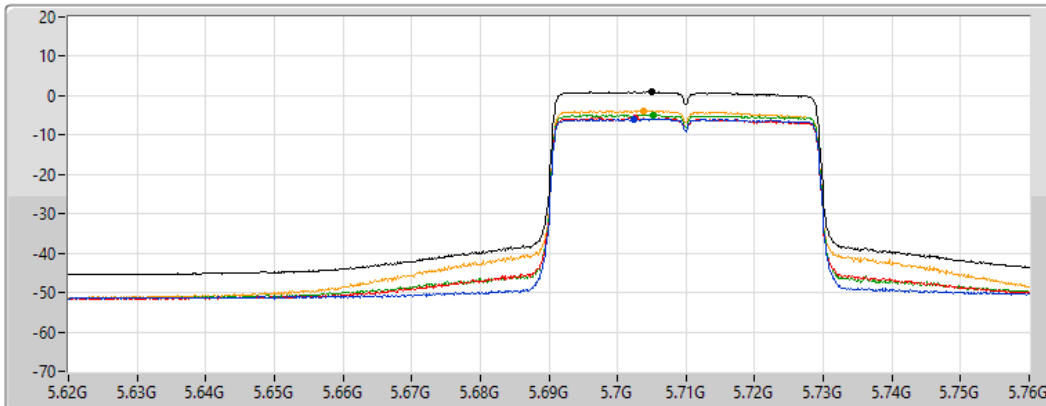

802.11ax HEW40_Nss1,(MCS0)_4TX

PSD

5710MHz Straddle 5.47-5.725GHz

14/01/2022

CF
5.69GHz
Span
140MHz
RBW
1MHz
VBW
3MHz
Sweep Time
20ms
Detector Type
RMS

Sum
Port 1
Port 2
Port 3
Port 4

Sum	PD	Port 1	Port 2	Port 3	Port 4
(dBm/RBW)	(dBm/RBW)	(dBm/RBW)	(dBm/RBW)	(dBm/RBW)	(dBm/RBW)
0.90	0.90	-5.94	-5.66	-4.89	-3.81