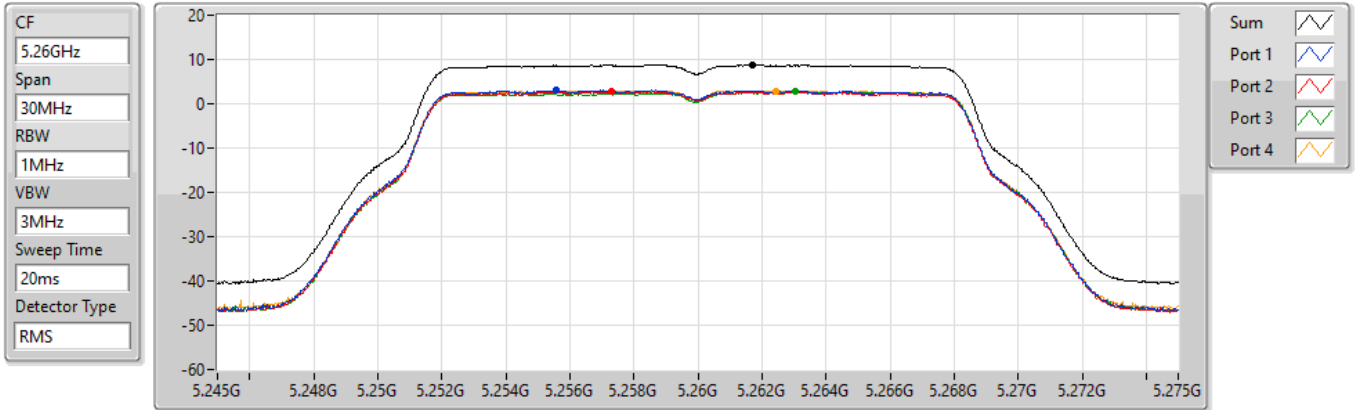

802.11a_Nss1,(6Mbps)_4TX

PSD

5260MHz

14/03/2022

Sum	PD	Port 1	Port 2	Port 3	Port 4
(dBm/RBW)	(dBm/RBW)	(dBm/RBW)	(dBm/RBW)	(dBm/RBW)	(dBm/RBW)
8.73	8.73	3.00	2.72	2.70	2.95