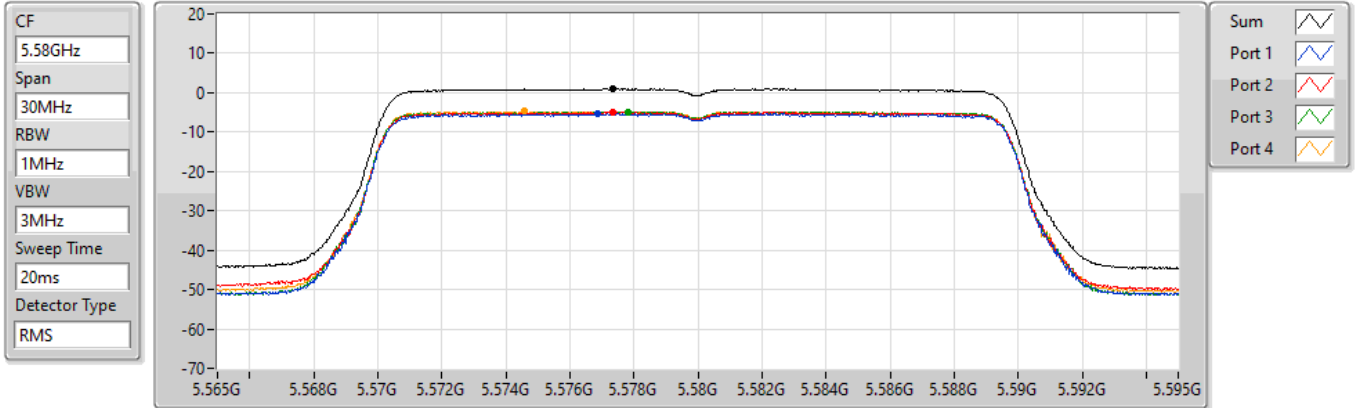

802.11ax HEW20_Nss1,(MCS0)_4TX

PSD

5580MHz

14/01/2022

Sum	PD	Port 1	Port 2	Port 3	Port 4
(dBm/RBW)	(dBm/RBW)	(dBm/RBW)	(dBm/RBW)	(dBm/RBW)	(dBm/RBW)
0.96	0.96	-5.34	-4.95	-4.80	-4.77

802.11ax HEW20_Nss1,(MCS0)_4TX

PSD