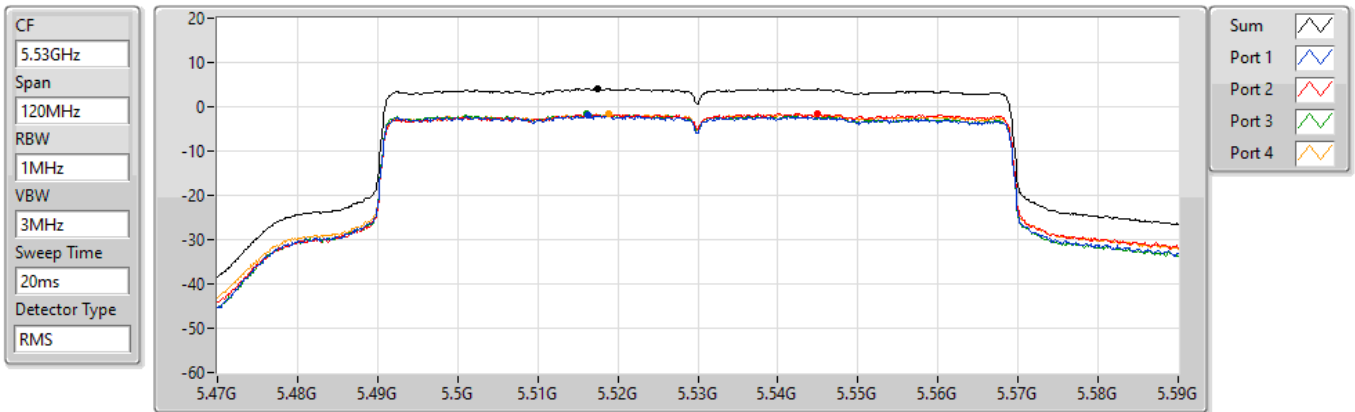

PSD

5290MHz

29/10/2021

Sum	PD	Port 1	Port 2	Port 3	Port 4
(dBm/RBW)	(dBm/RBW)	(dBm/RBW)	(dBm/RBW)	(dBm/RBW)	(dBm/RBW)
3.97	3.97	-2.27	-1.61	-2.10	-1.95

802.11ax HEW80_Nss1,(MCS0)_4TX

PSD

5530MHz

29/10/2021