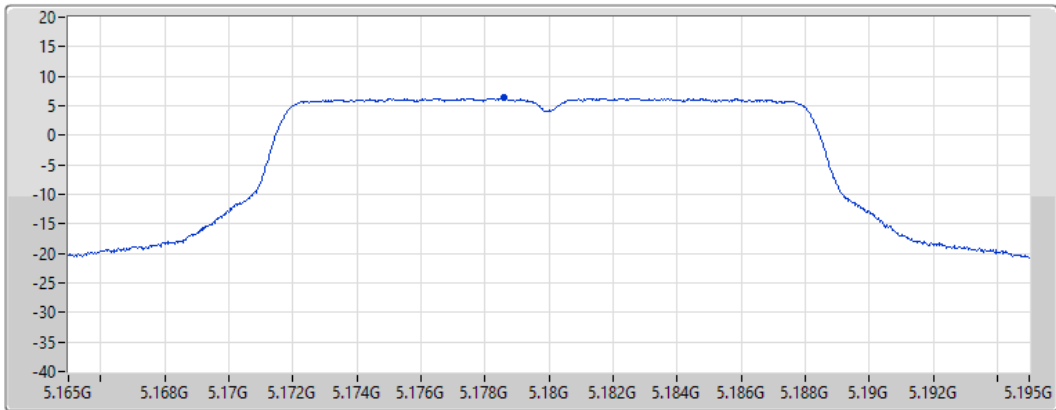

802.11a_Nss1,(6Mbps)_1TX

PSD

5180MHz

15/02/2022

CF
5.18GHz

Span
30MHz

RBW
1MHz

VBW
3MHz

Sweep Time
20ms

Detector Type
RMS

Port 1

Sum	PD	Port 1
(dBm/RBW)	(dBm/RBW)	(dBm/RBW)
6.29	6.29	6.29