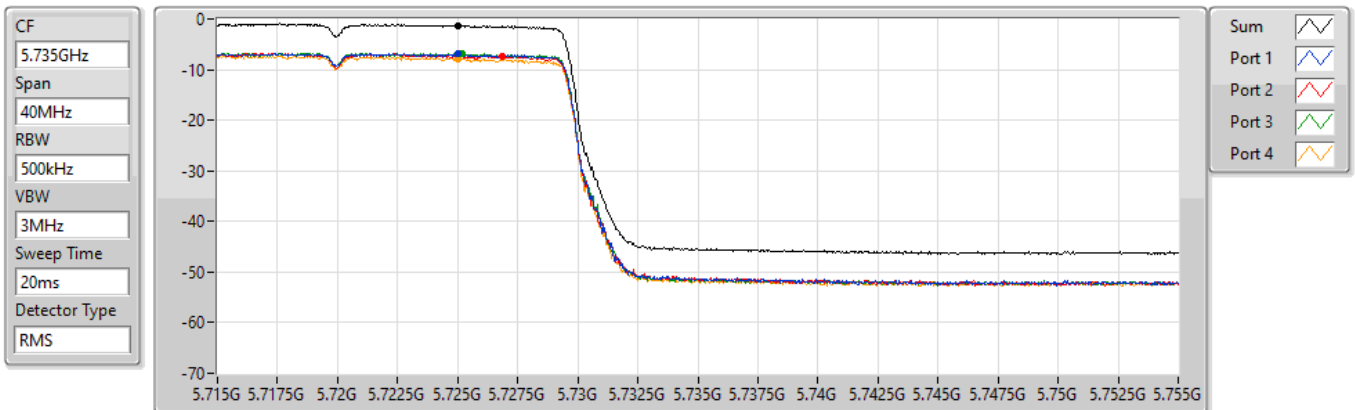

5720MHz Straddle 5.725-5.85GHz

14/01/2022

Sum	PD	Port 1	Port 2	Port 3	Port 4
(dBm/RBW)	(dBm/RBW)	(dBm/RBW)	(dBm/RBW)	(dBm/RBW)	(dBm/RBW)
-1.28	-1.28	-6.88	-7.27	-6.81	-7.94