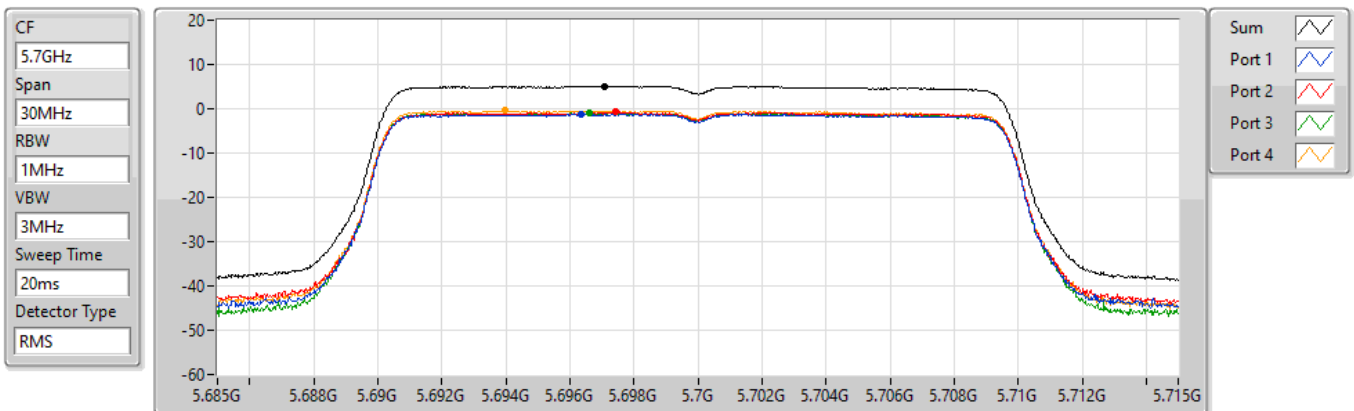

802.11ax HEW20_Nss1,(MCS0)_4TX

PSD

5700MHz

29/10/2021

Sum	PD	Port 1	Port 2	Port 3	Port 4
(dBm/RBW)	(dBm/RBW)	(dBm/RBW)	(dBm/RBW)	(dBm/RBW)	(dBm/RBW)
5.04	5.04	-1.25	-0.74	-1.02	-0.46