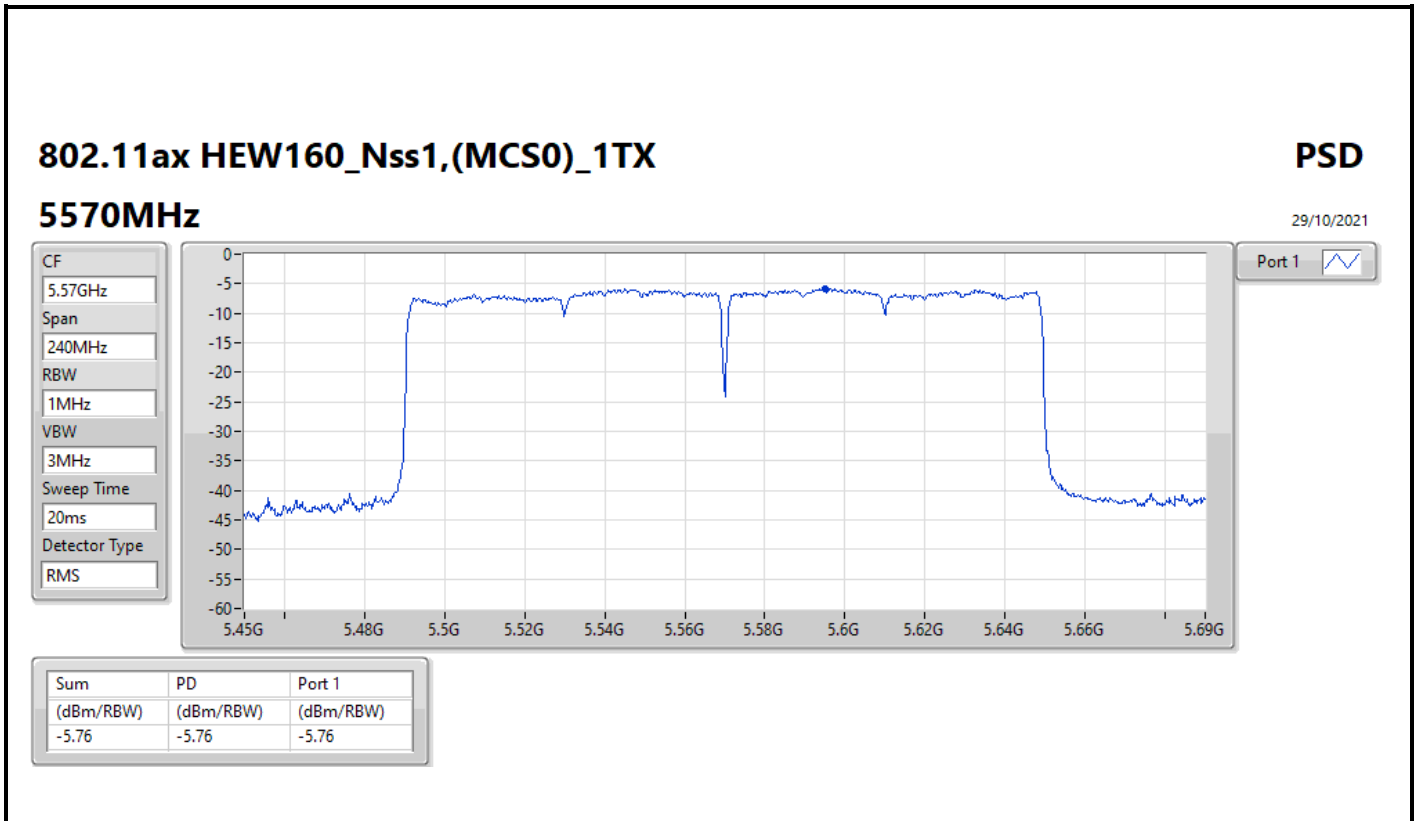

Summary

Mode	PD (dBm/RBW)
5.25-5.35GHz	-
802.11a_Nss1,(6Mbps)_4TX	4.96
802.11ax HEW20_Nss1,(MCS0)_4TX	4.90
802.11ax HEW40_Nss1,(MCS0)_4TX	4.69
802.11ax HEW80_Nss1,(MCS0)_4TX	-0.73
5.47-5.725GHz	-
802.11a_Nss1,(6Mbps)_4TX	4.92
802.11ax HEW20_Nss1,(MCS0)_4TX	4.75
802.11ax HEW40_Nss1,(MCS0)_4TX	4.93
802.11ax HEW80_Nss1,(MCS0)_4TX	1.89
5.725-5.85GHz	-
802.11a_Nss1,(6Mbps)_4TX	3.11
802.11ax HEW20_Nss1,(MCS0)_4TX	2.82
802.11ax HEW40_Nss1,(MCS0)_4TX	2.59
802.11ax HEW80_Nss1,(MCS0)_4TX	-0.93

RBW = 500kHz for 5.725-5.85GHz band / 1MHz for other band;