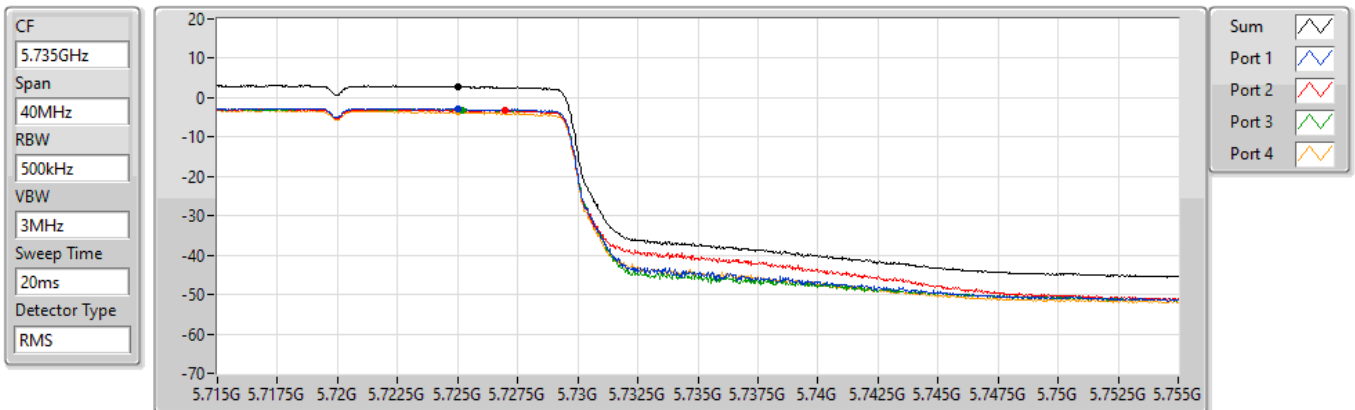

802.11ax HEW20_Nss1,(MCS0)_4TX
5720MHz Straddle 5.725-5.85GHz

PSD

14/01/2022

Sum	PD	Port 1	Port 2	Port 3	Port 4
(dBm/RBW)	(dBm/RBW)	(dBm/RBW)	(dBm/RBW)	(dBm/RBW)	(dBm/RBW)
2.82	2.82	-2.71	-3.23	-3.03	-3.68