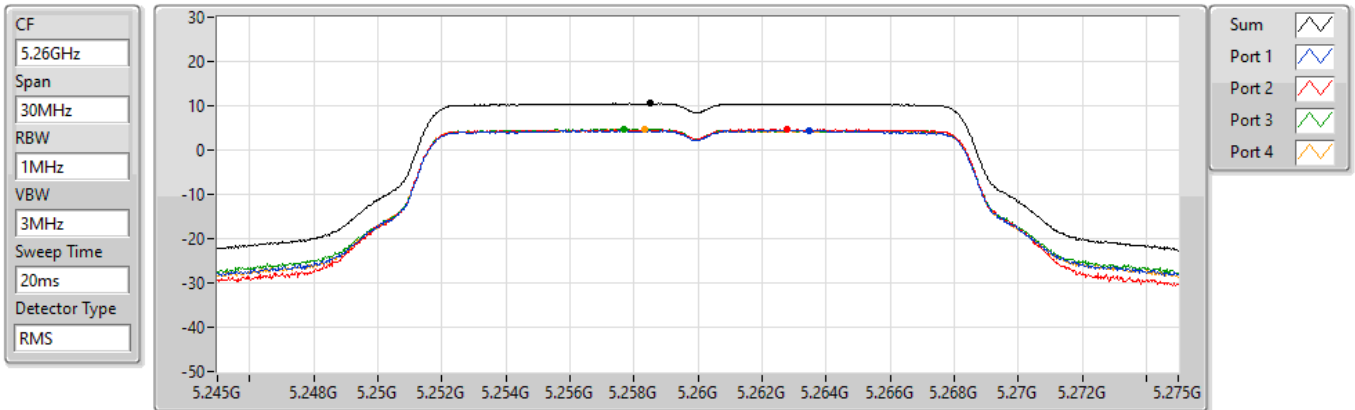

802.11a_Nss1,(6Mbps)_4TX

PSD

5260MHz

29/10/2021

Sum	PD	Port 1	Port 2	Port 3	Port 4
(dBm/RBW)	(dBm/RBW)	(dBm/RBW)	(dBm/RBW)	(dBm/RBW)	(dBm/RBW)
10.50	10.50	4.51	4.65	4.74	4.68