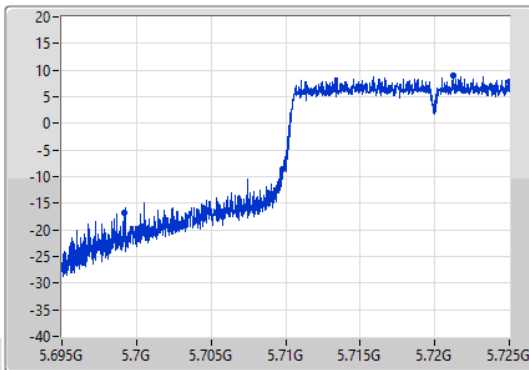

CF: 5.71GHz
Span: 30MHz
RBW: 300kHz
VBW: 1MHz
Sweep Time: 100ms
Detector Type: Peak