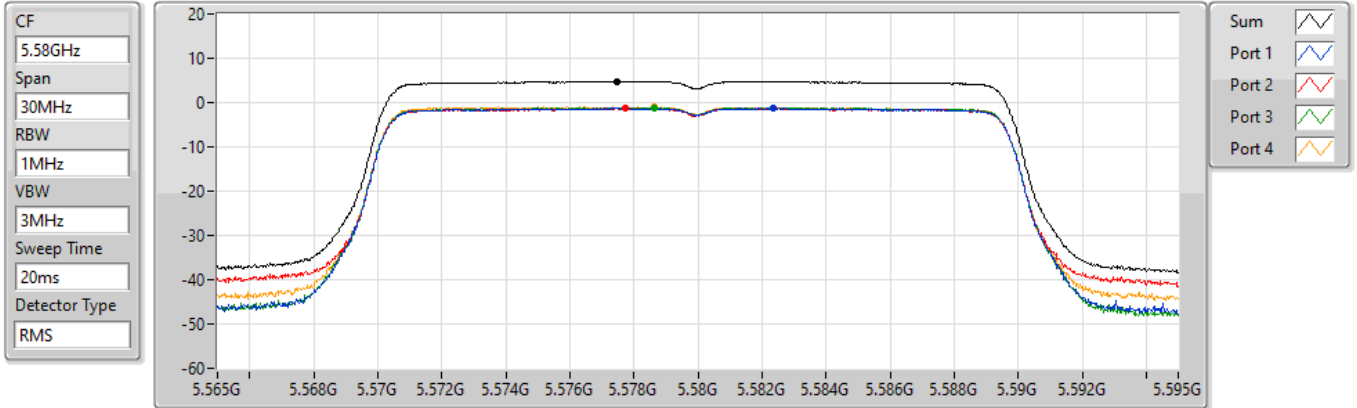

802.11ax HEW20_Nss1,(MCS0)_4TX

PSD

5580MHz

13/01/2022

Sum	PD	Port 1	Port 2	Port 3	Port 4
(dBm/RBW)	(dBm/RBW)	(dBm/RBW)	(dBm/RBW)	(dBm/RBW)	(dBm/RBW)
4.75	4.75	-1.27	-1.30	-1.15	-1.02