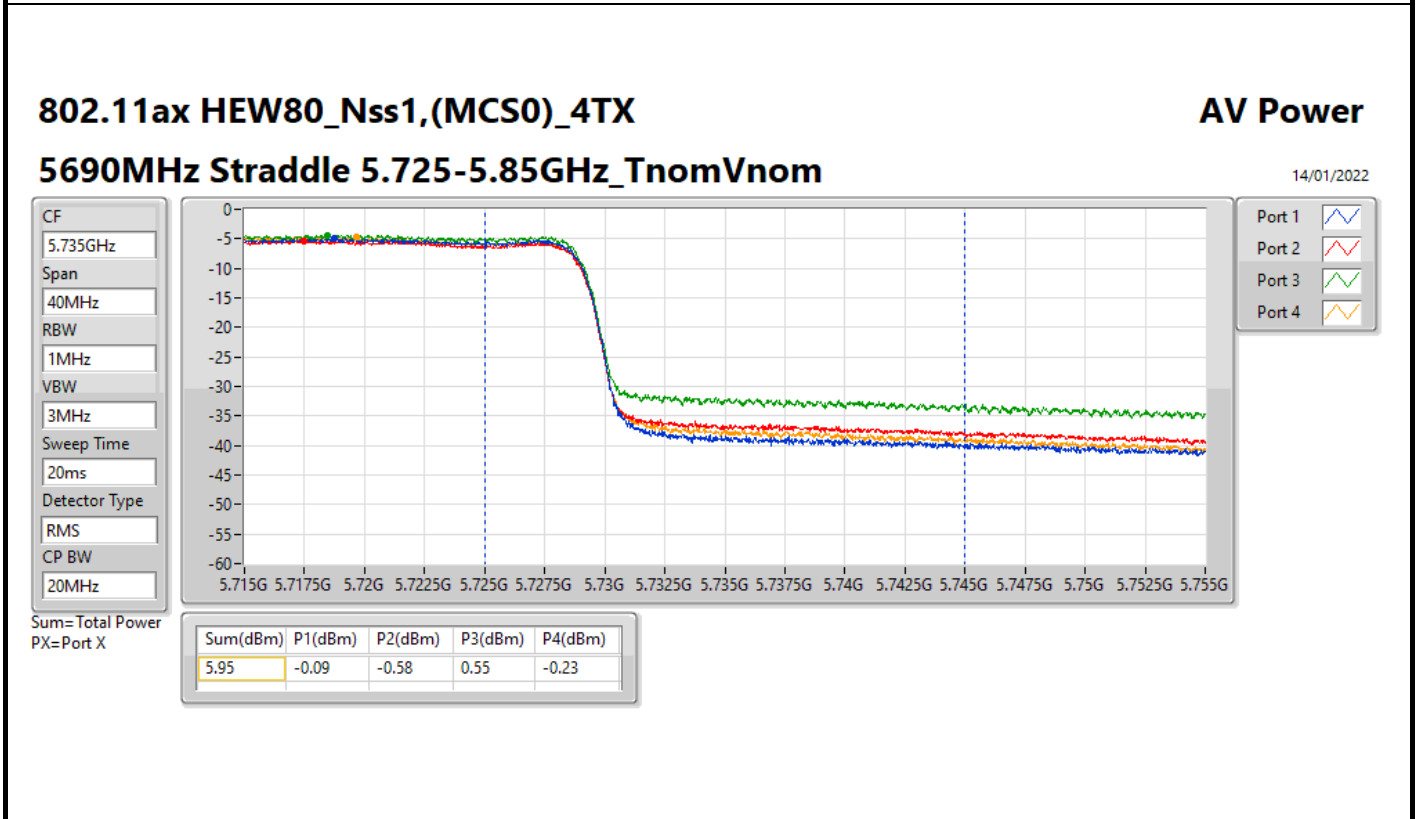

DG = Directional Gain; Port X = Port X output power

Summary

Mode	Total Power (dBm)	Total Power (W)
5.25-5.35GHz	-	-
802.11ax HEW20-BF_Nss1,(MCS0)_4TX	13.76	0.02377
802.11ax HEW40-BF_Nss1,(MCS0)_4TX	13.79	0.02393
802.11ax HEW80-BF_Nss1,(MCS0)_4TX	13.94	0.02477
5.47-5.725GHz	-	-
802.11ax HEW20-BF_Nss1,(MCS0)_4TX	13.95	0.02483
802.11ax HEW40-BF_Nss1,(MCS0)_4TX	13.95	0.02483
802.11ax HEW80-BF_Nss1,(MCS0)_4TX	13.94	0.02477
5.725-5.85GHz	-	-
802.11ax HEW20-BF_Nss1,(MCS0)_4TX	7.62	0.00578
802.11ax HEW40-BF_Nss1,(MCS0)_4TX	3.57	0.00228
802.11ax HEW80-BF_Nss1,(MCS0)_4TX	0.03	0.00101