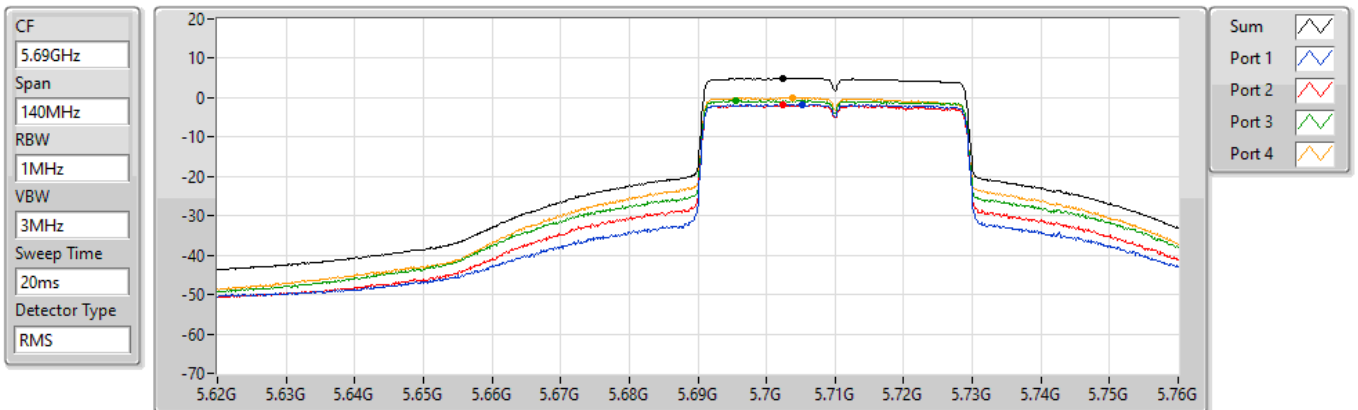

802.11ax HEW40_Nss1,(MCS0)_4TX

PSD

5710MHz Straddle 5.47-5.725GHz

14/01/2022

Sum	PD	Port 1	Port 2	Port 3	Port 4
(dBm/RBW)	(dBm/RBW)	(dBm/RBW)	(dBm/RBW)	(dBm/RBW)	(dBm/RBW)
4.93	4.93	-1.69	-1.76	-0.74	0.01