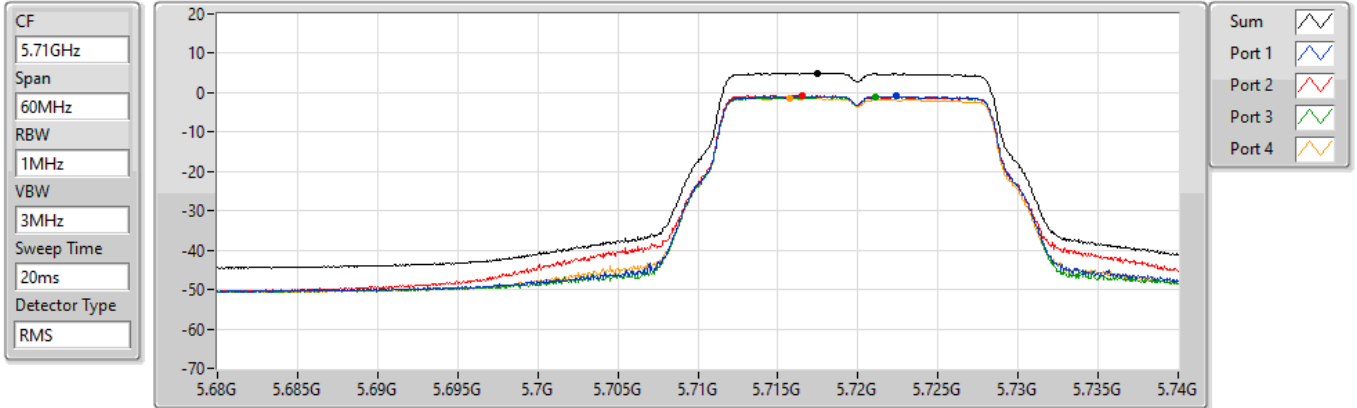

802.11a_Nss1,(6Mbps)_4TX

5720MHz Straddle 5.47-5.725GHz

PSD

13/01/2022

Sum	PD	Port 1	Port 2	Port 3	Port 4
(dBm/RBW)	(dBm/RBW)	(dBm/RBW)	(dBm/RBW)	(dBm/RBW)	(dBm/RBW)
4.92	4.92	-0.85	-0.68	-1.06	-1.27