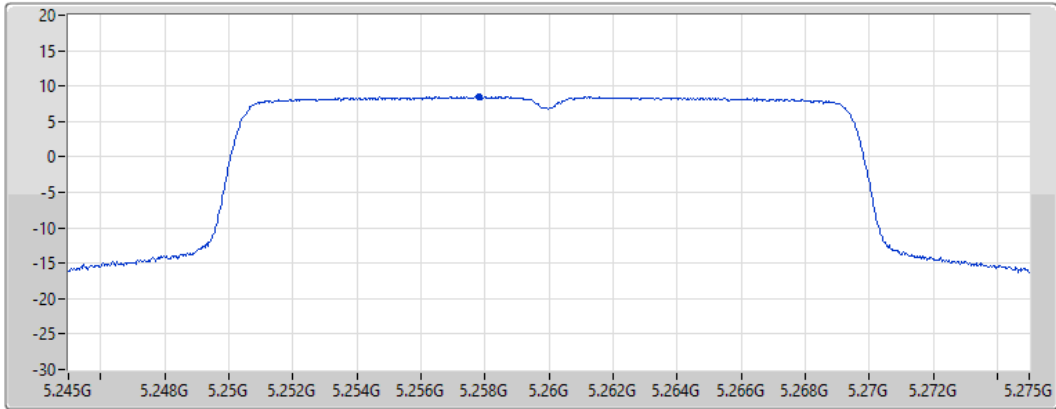

802.11ax HEW20_Nss1,(MCS0)_1TX

PSD

5260MHz

29/10/2021

CF
5.26GHz

Span
30MHz

RBW
1MHz

VBW
3MHz

Sweep Time
20ms

Detector Type
RMS

Port 1

Sum	PD	Port 1
(dBm/RBW)	(dBm/RBW)	(dBm/RBW)
8.47	8.47	8.47