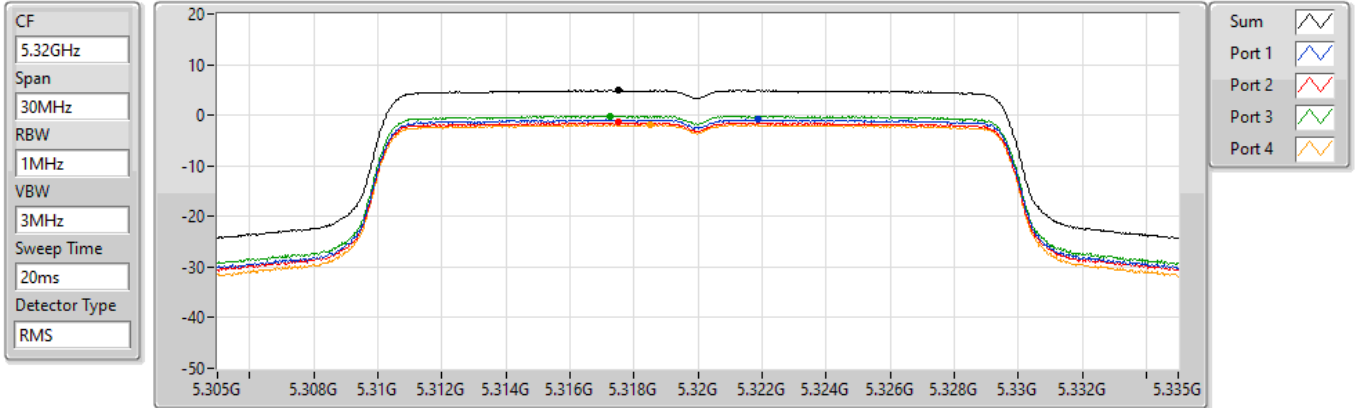

802.11ax HEW20_Nss1,(MCS0)_4TX

PSD

5320MHz

13/01/2022

Sum	PD	Port 1	Port 2	Port 3	Port 4
(dBm/RBW)	(dBm/RBW)	(dBm/RBW)	(dBm/RBW)	(dBm/RBW)	(dBm/RBW)
4.90	4.90	-0.89	-1.43	-0.14	-1.87