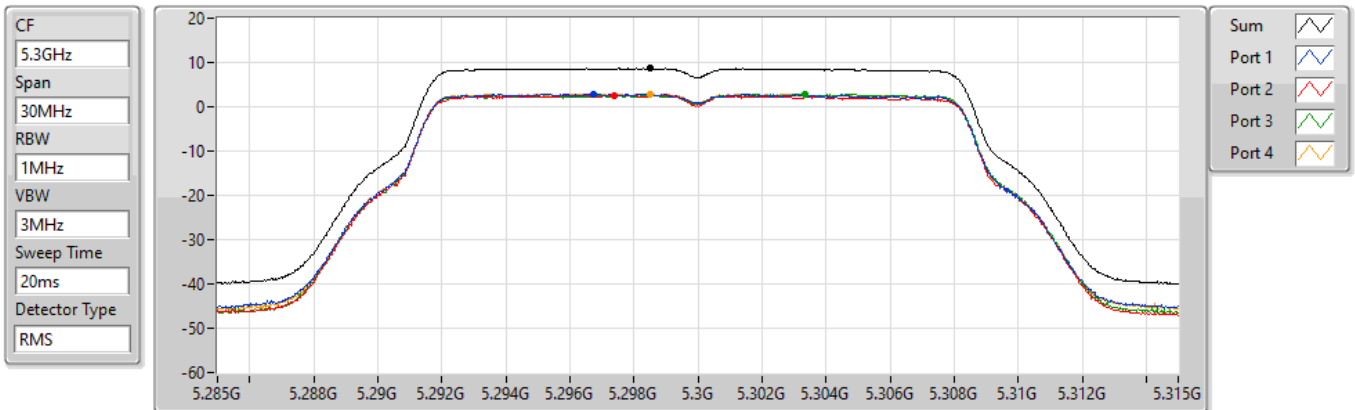

802.11a_Nss1,(6Mbps)_4TX

PSD

5300MHz

14/03/2022

Sum	PD	Port 1	Port 2	Port 3	Port 4
(dBm/RBW)	(dBm/RBW)	(dBm/RBW)	(dBm/RBW)	(dBm/RBW)	(dBm/RBW)
8.65	8.65	2.92	2.60	2.86	2.91