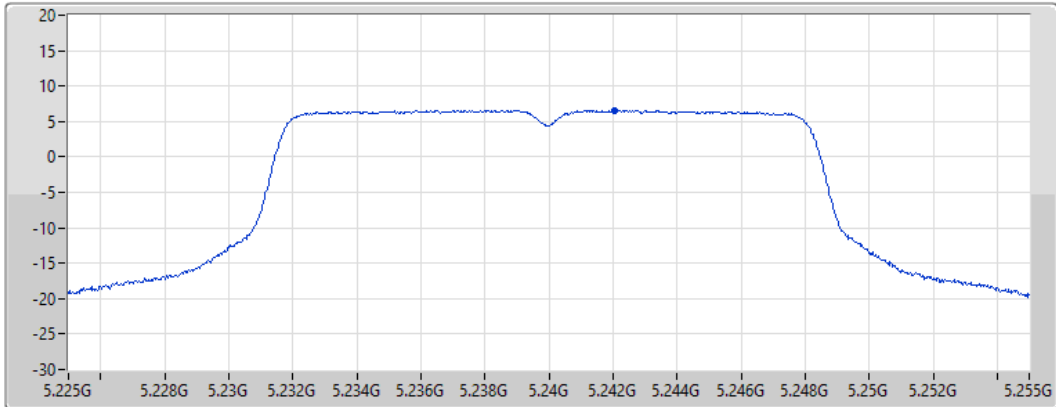

802.11a_Nss1,(6Mbps)_1TX

PSD

5240MHz

15/02/2022

CF
5.24GHz
Span
30MHz
RBW
1MHz
VBW
3MHz
Sweep Time
20ms
Detector Type
RMS

Port 1

Sum	PD	Port 1
(dBm/RBW)	(dBm/RBW)	(dBm/RBW)
6.58	6.58	6.58