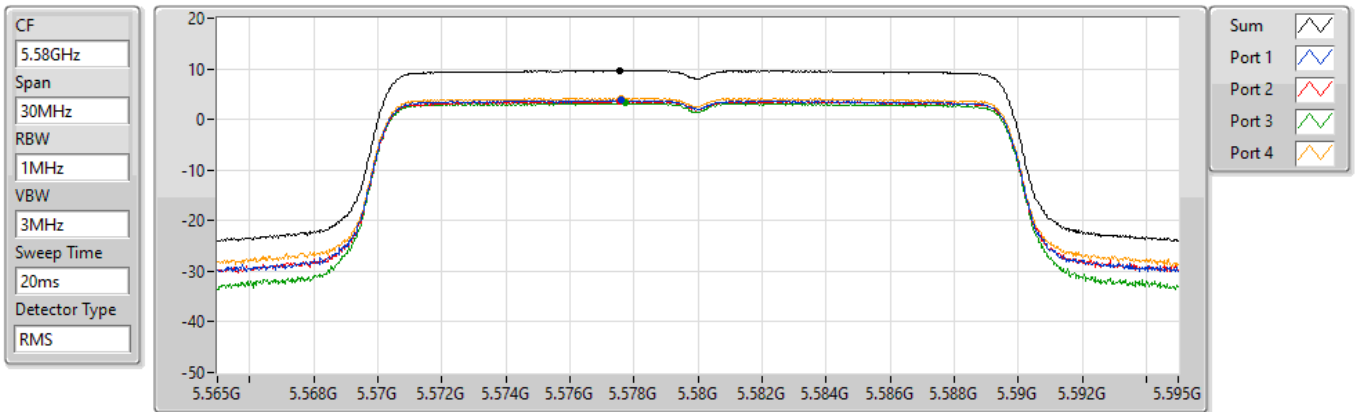

802.11ax HEW20_Nss1,(MCS0)_4TX

PSD

5580MHz

15/03/2022

Sum	PD	Port 1	Port 2	Port 3	Port 4
(dBm/RBW)	(dBm/RBW)	(dBm/RBW)	(dBm/RBW)	(dBm/RBW)	(dBm/RBW)
9.72	9.72	3.78	3.66	3.28	4.20