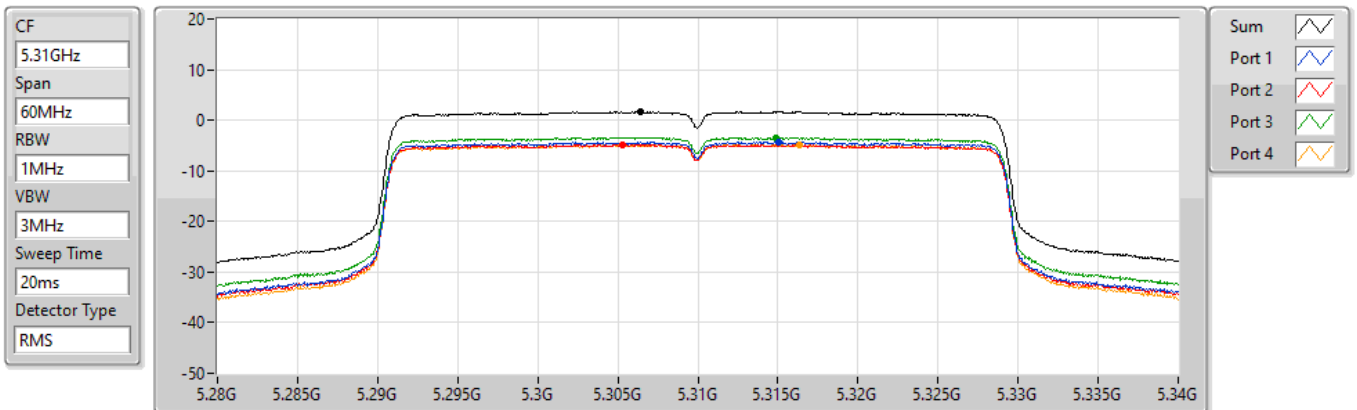

PSD

5270MHz

13/01/2022

Sum	PD	Port 1	Port 2	Port 3	Port 4
(dBm/RBW)	(dBm/RBW)	(dBm/RBW)	(dBm/RBW)	(dBm/RBW)	(dBm/RBW)
4.69	4.69	-1.20	-1.27	-1.16	-1.19

802.11ax HEW40_Nss1,(MCS0)_4TX

PSD

5310MHz

13/01/2022