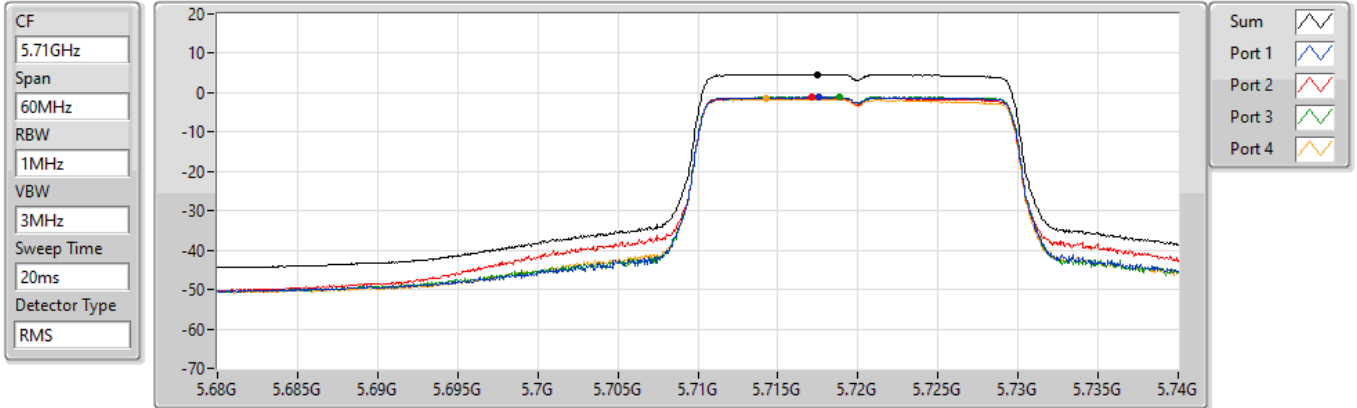

802.11ax HEW20_Nss1,(MCS0)_4TX

5720MHz Straddle 5.47-5.725GHz

PSD

13/01/2022

Sum	PD	Port 1	Port 2	Port 3	Port 4
(dBm/RBW)	(dBm/RBW)	(dBm/RBW)	(dBm/RBW)	(dBm/RBW)	(dBm/RBW)
4.68	4.68	-1.13	-1.22	-1.06	-1.56