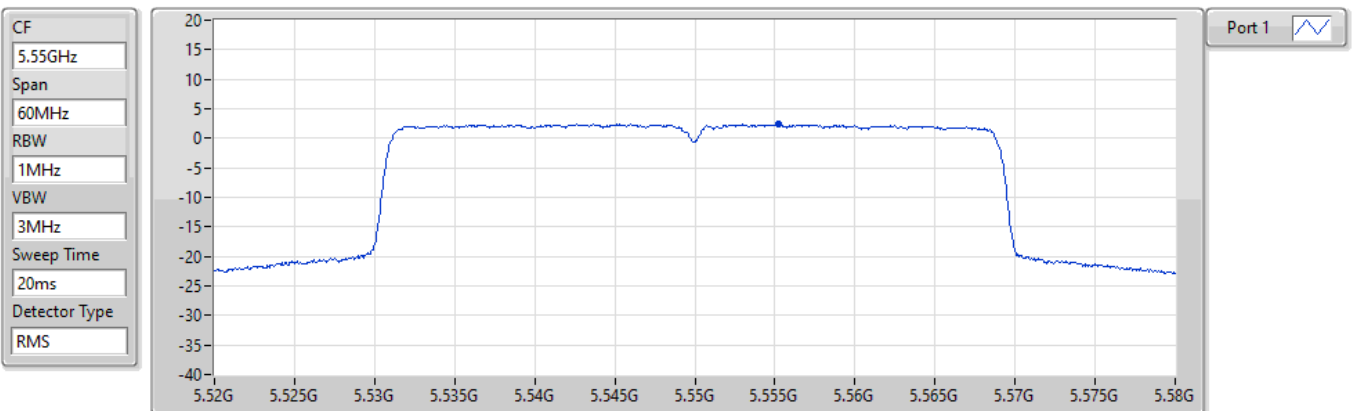

802.11ax HEW40_Nss1,(MCS0)_1TX

PSD

5550MHz

16/02/2022

Sum	PD	Port 1
(dBm/RBW)	(dBm/RBW)	(dBm/RBW)
2.34	2.34	2.34