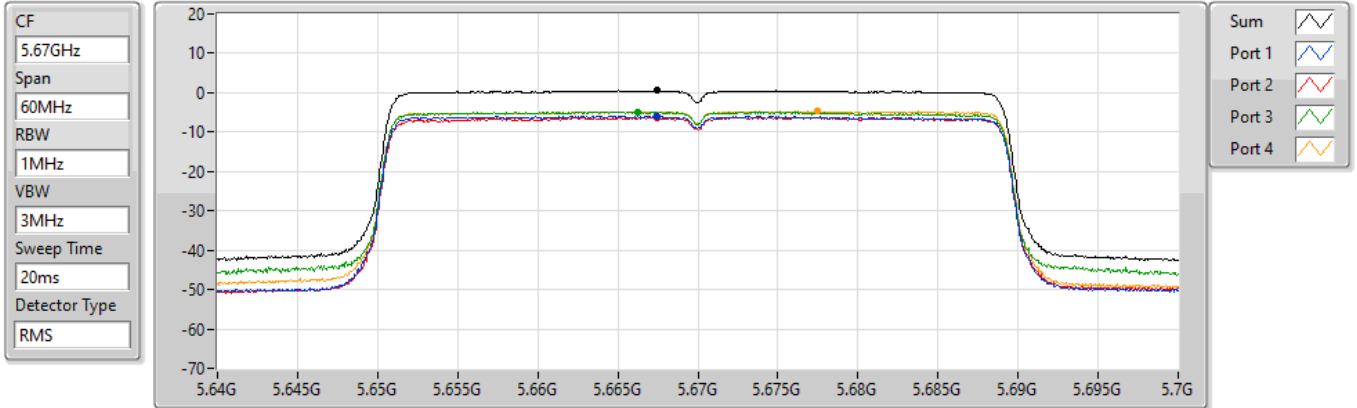

802.11ax HEW40_Nss1,(MCS0)_4TX

PSD

5670MHz

14/01/2022

Sum	PD	Port 1	Port 2	Port 3	Port 4
(dBm/RBW)	(dBm/RBW)	(dBm/RBW)	(dBm/RBW)	(dBm/RBW)	(dBm/RBW)
0.51	0.51	-6.00	-6.22	-4.85	-4.74