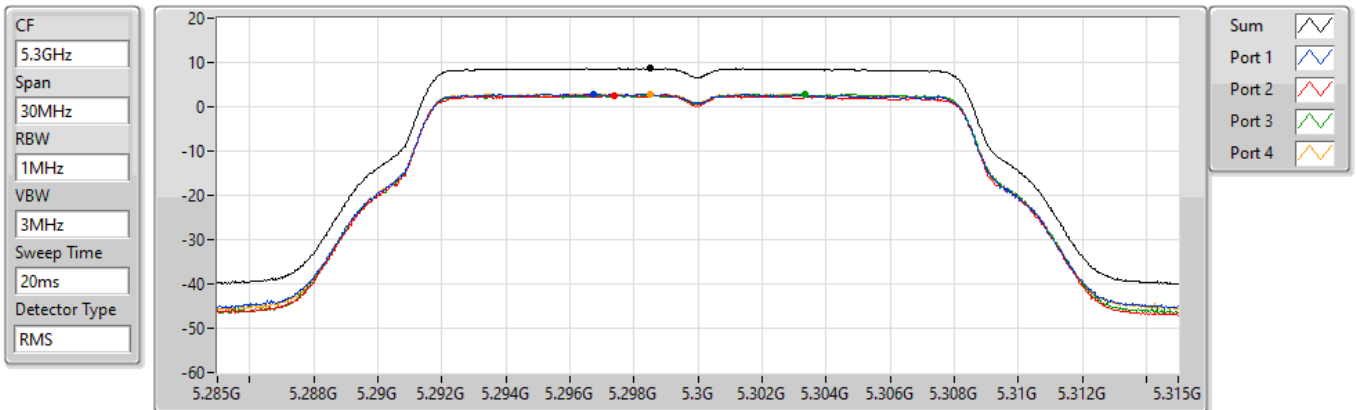

802.11a_Nss1,(6Mbps)_4TX

PSD

5300MHz

14/03/2022

Sum	PD	Port 1	Port 2	Port 3	Port 4
(dBm/RBW)	(dBm/RBW)	(dBm/RBW)	(dBm/RBW)	(dBm/RBW)	(dBm/RBW)
8.65	8.65	2.92	2.60	2.86	2.91