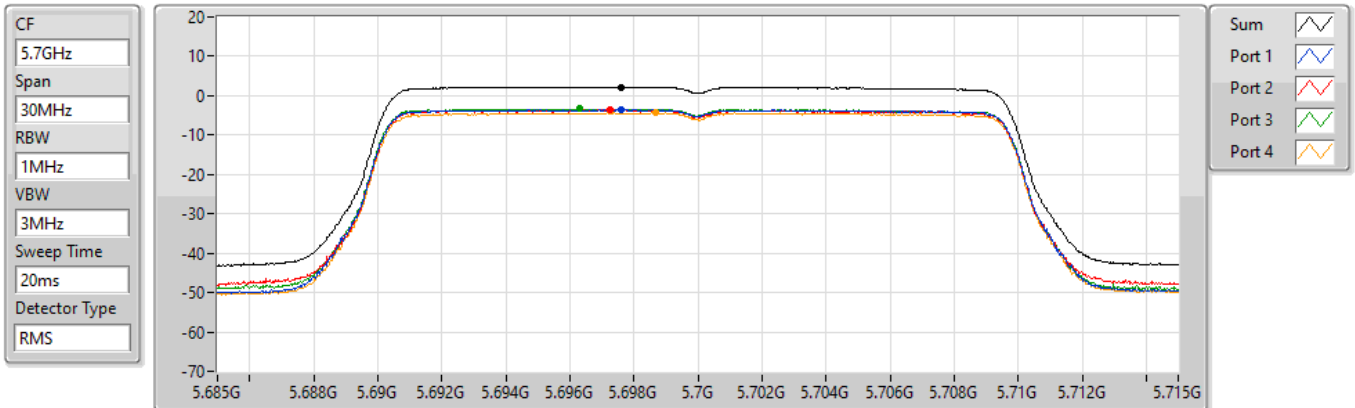

802.11ax HEW20_Nss1,(MCS0)_4TX

PSD

5700MHz

14/01/2022

Sum	PD	Port 1	Port 2	Port 3	Port 4
(dBm/RBW)	(dBm/RBW)	(dBm/RBW)	(dBm/RBW)	(dBm/RBW)	(dBm/RBW)
2.23	2.23	-3.48	-3.64	-3.36	-4.39