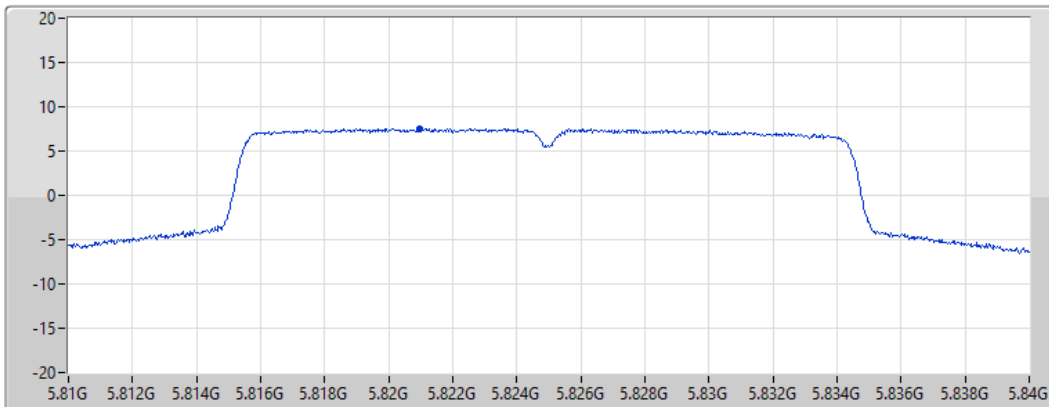

CF
5.825GHz

Span
30MHz

RBW
500kHz

VBW
3MHz

Sweep Time
20ms

Detector Type
RMS

Port 1 

Sum	PD	Port 1
(dBm/RBW)	(dBm/RBW)	(dBm/RBW)
7.57	7.57	7.57