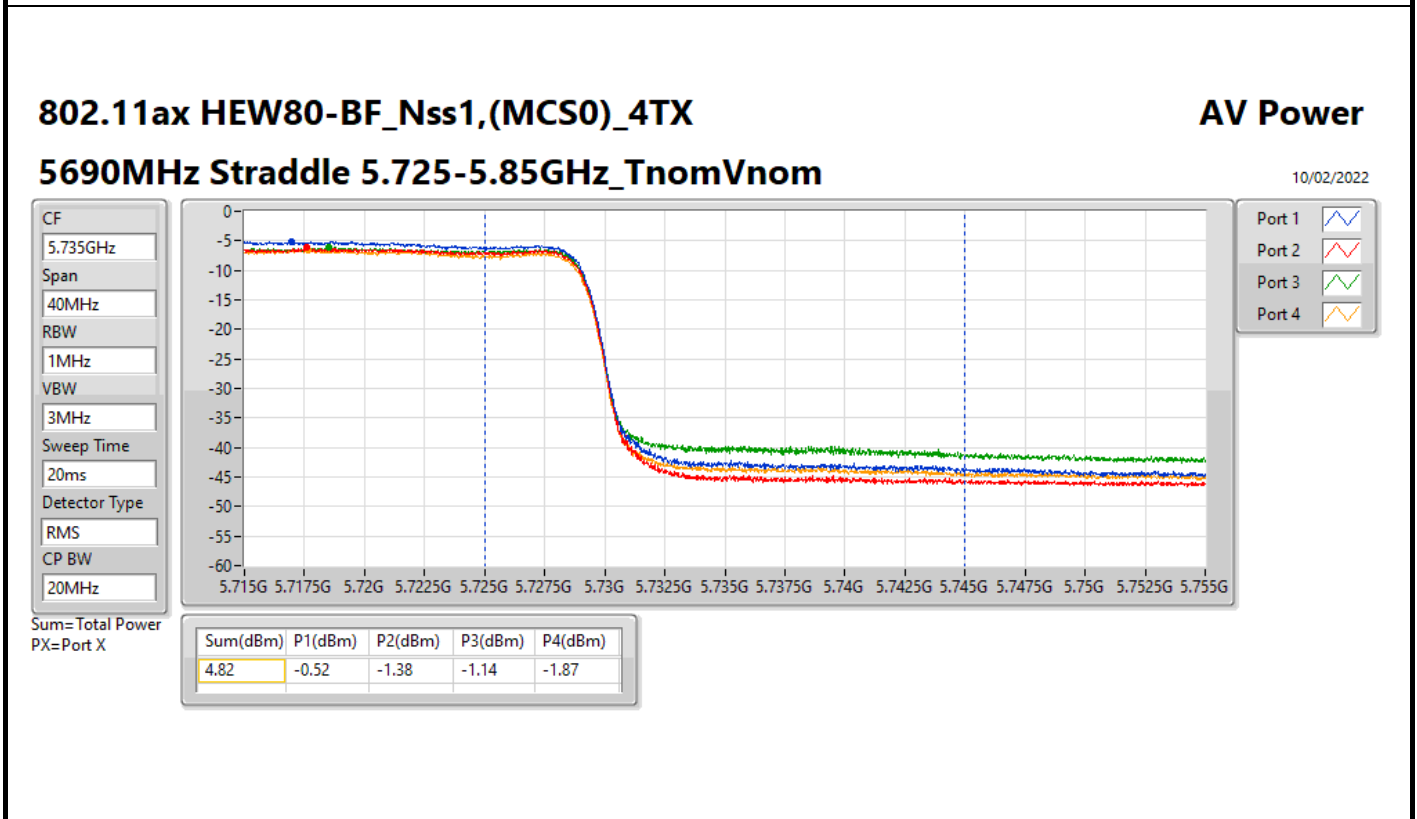

Summary

Mode	Total Power (dBm)	Total Power (W)
5.25-5.35GHz	-	-
802.11a_Nss1,(6Mbps)_4TX	14.53	0.02838
802.11ax HEW20_Nss1,(MCS0)_4TX	15.25	0.03350
802.11ax HEW40_Nss1,(MCS0)_4TX	18.00	0.06310
802.11ax HEW80_Nss1,(MCS0)_4TX	17.42	0.05521
5.47-5.725GHz	-	-
802.11a_Nss1,(6Mbps)_4TX	14.80	0.03020
802.11ax HEW20_Nss1,(MCS0)_4TX	15.42	0.03483
802.11ax HEW40_Nss1,(MCS0)_4TX	18.19	0.06592
802.11ax HEW80_Nss1,(MCS0)_4TX	19.66	0.09247
5.725-5.85GHz	-	-
802.11a_Nss1,(6Mbps)_4TX	6.56	0.00453
802.11ax HEW20_Nss1,(MCS0)_4TX	7.62	0.00578
802.11ax HEW40_Nss1,(MCS0)_4TX	7.12	0.00515
802.11ax HEW80_Nss1,(MCS0)_4TX	5.95	0.00394