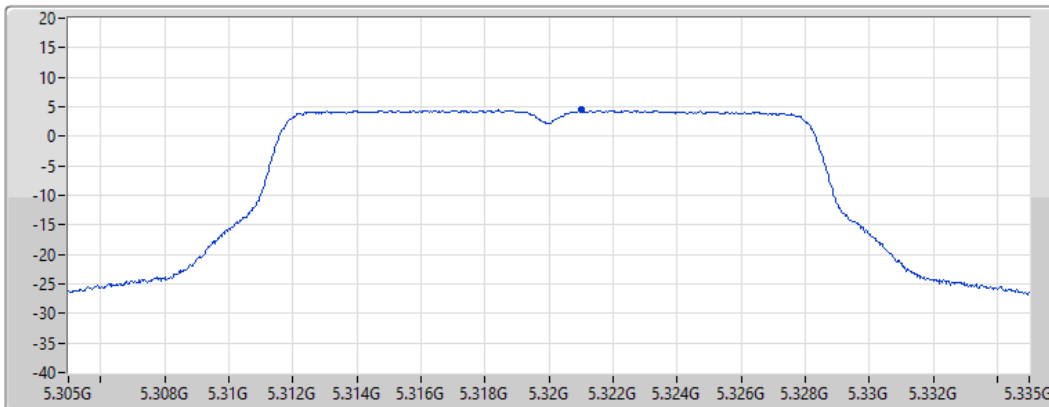

802.11a_Nss1,(6Mbps)_1TX

PSD

5320MHz

15/02/2022

CF
5.32GHz

Span
30MHz

RBW
1MHz

VBW
3MHz

Sweep Time
20ms

Detector Type
RMS

Port 1

Sum	PD	Port 1
(dBm/RBW)	(dBm/RBW)	(dBm/RBW)
4.44	4.44	4.44