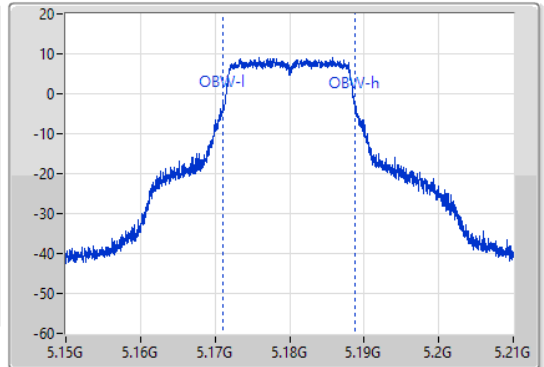

26dB(Hz)	Fl-26dB(Hz)	Fh-26dB(Hz)	OBW(Hz)	Fl-OBW(Hz)	Fh-OBW(Hz)	Limit(Hz)	Port
26.64M	5.1656G	5.19224G	17.631M	5.171124G	5.188756G	Inf	1

802.11a_Nss1,(6Mbps)_1TX

EBW

5200MHz

16/02/2022

CF
5.2GHz
Span
60MHz
RBW
300kHz
VBW
1MHz
Sweep Time
100ms
Detector Type
Peak
Port 1