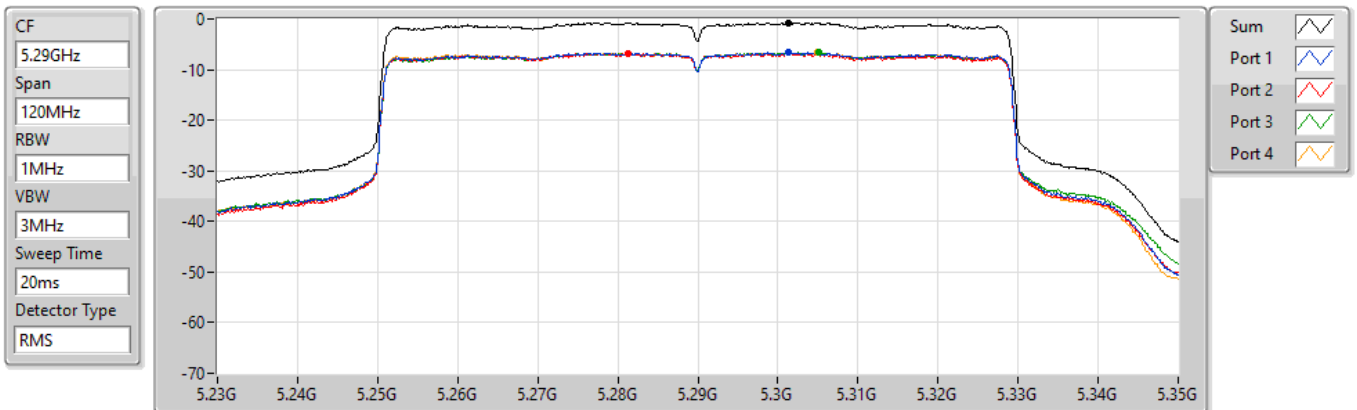

14/01/2022

Sum	PD	Port 1	Port 2	Port 3	Port 4
(dBm/RBW)	(dBm/RBW)	(dBm/RBW)	(dBm/RBW)	(dBm/RBW)	(dBm/RBW)
2.59	2.59	-3.73	-4.23	-2.75	-2.70

802.11ax HEW80_Nss1,(MCS0)_4TX

PSD

5290MHz

13/01/2022

Sum	PD	Port 1	Port 2	Port 3	Port 4
(dBm/RBW)	(dBm/RBW)	(dBm/RBW)	(dBm/RBW)	(dBm/RBW)	(dBm/RBW)
-0.73	-0.73	-6.64	-6.78	-6.61	-6.53