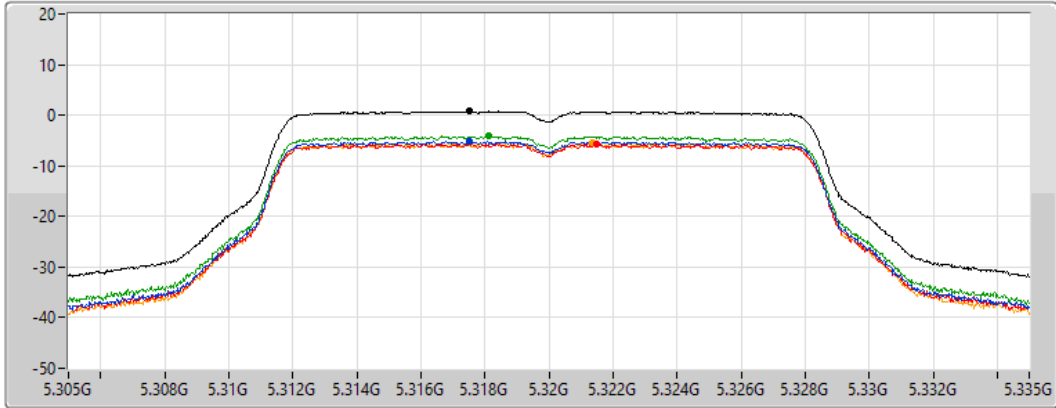

802.11a_Nss1,(6Mbps)_4TX

PSD

5320MHz

14/01/2022

CF
5.32GHz

Span
30MHz

RBW
1MHz

VBW
3MHz

Sweep Time
20ms

Detector Type
RMS

Sum

Port 1

Port 2

Port 3

Port 4

Sum	PD	Port 1	Port 2	Port 3	Port 4
(dBm/RBW)	(dBm/RBW)	(dBm/RBW)	(dBm/RBW)	(dBm/RBW)	(dBm/RBW)
0.75	0.75	-5.21	-5.71	-4.16	-5.56