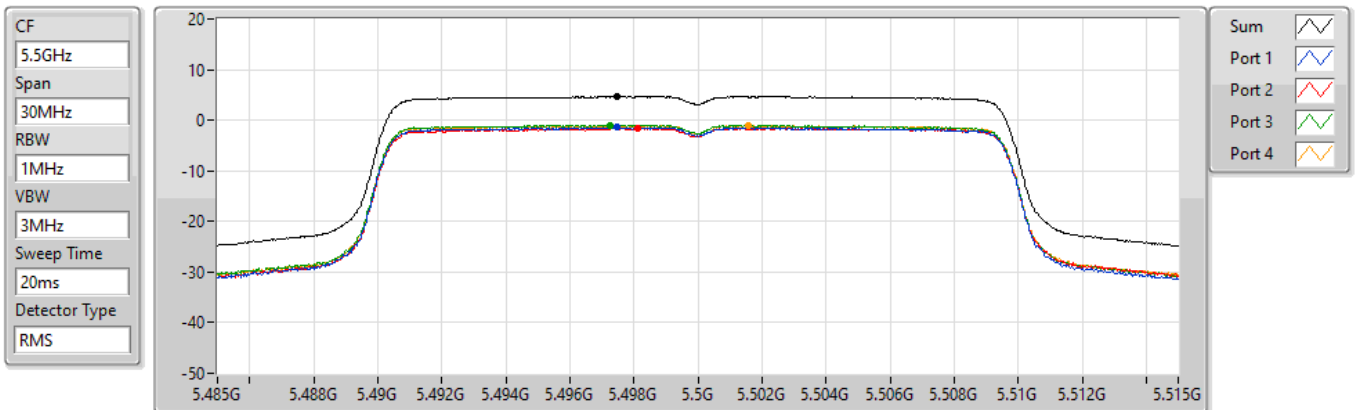

802.11ax HEW20_Nss1,(MCS0)_4TX

PSD

5500MHz

13/01/2022