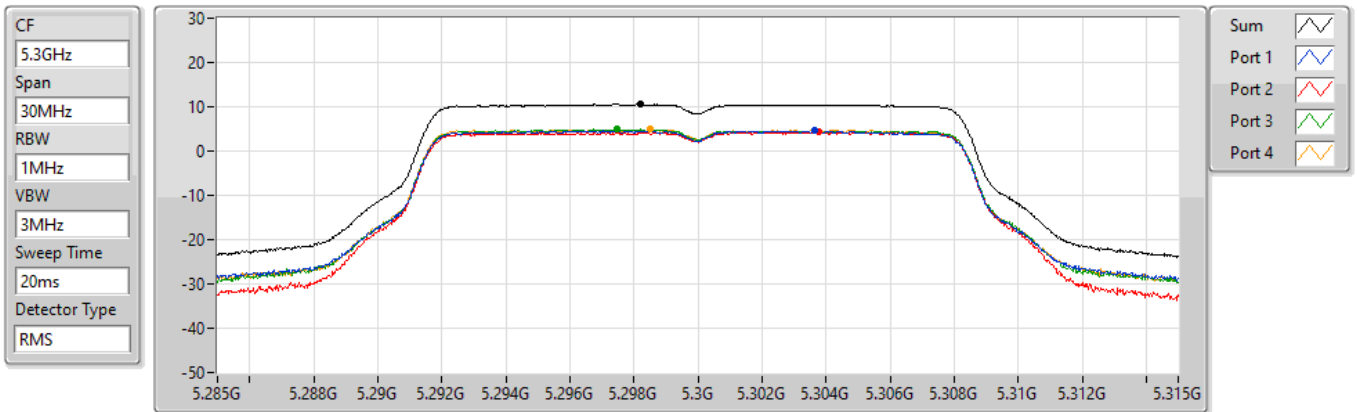

802.11a_Nss1,(6Mbps)_4TX

PSD

5300MHz

29/10/2021

Sum	PD	Port 1	Port 2	Port 3	Port 4
(dBm/RBW)	(dBm/RBW)	(dBm/RBW)	(dBm/RBW)	(dBm/RBW)	(dBm/RBW)
10.55	10.55	4.55	4.22	4.91	4.86