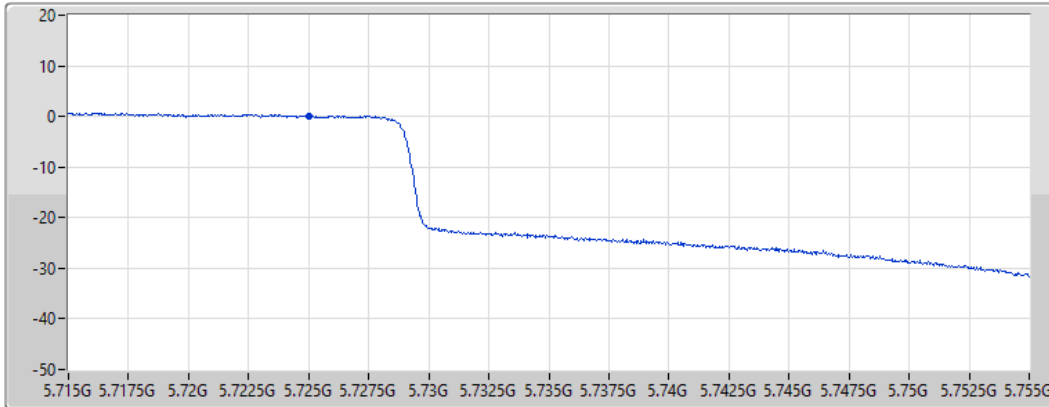

802.11ax HEW40_Nss1,(MCS0)_1TX

PSD

5710MHz Straddle 5.725-5.85GHz

16/02/2022

CF
5.735GHz

Span
40MHz

RBW
500kHz

VBW
3MHz

Sweep Time
20ms

Detector Type
RMS

Port 1

Sum	PD	Port 1
(dBm/RBW)	(dBm/RBW)	(dBm/RBW)
0.08	0.08	0.08