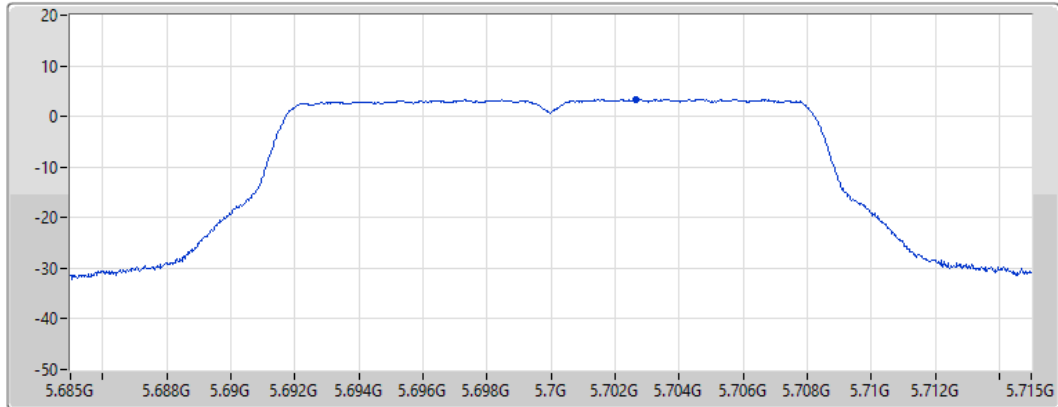

CF
5.7GHz

Span
30MHz

RBW
1MHz

VBW
3MHz

Sweep Time
20ms

Detector Type
RMS

Port 1 

Sum	PD	Port 1
(dBm/RBW)	(dBm/RBW)	(dBm/RBW)
3.39	3.39	3.39