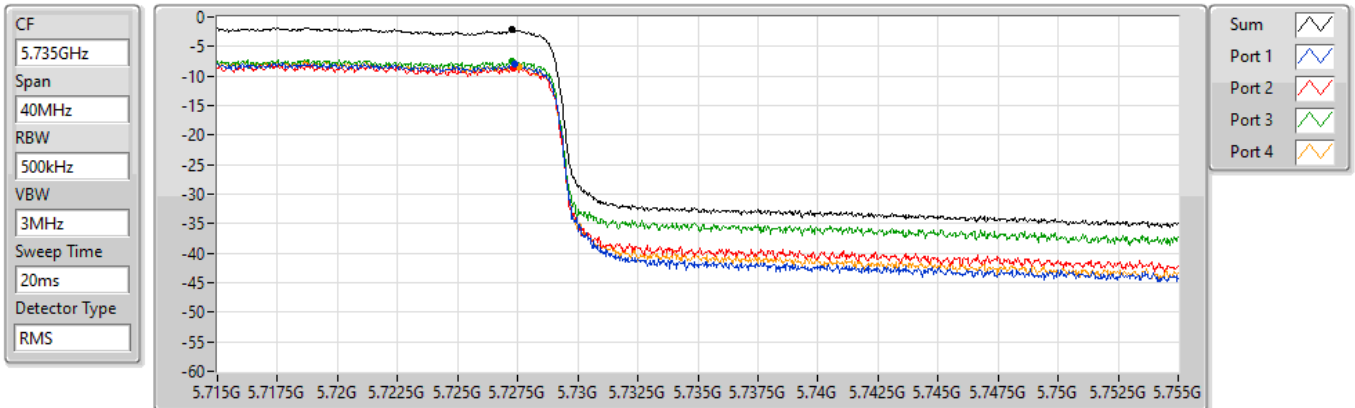

802.11ax HEW80_Nss1,(MCS0)_4TX

PSD

5690MHz Straddle 5.725-5.85GHz

14/01/2022

Sum	PD	Port 1	Port 2	Port 3	Port 4
(dBm/RBW)	(dBm/RBW)	(dBm/RBW)	(dBm/RBW)	(dBm/RBW)	(dBm/RBW)
-2.22	-2.22	-8.01	-8.56	-7.52	-8.35