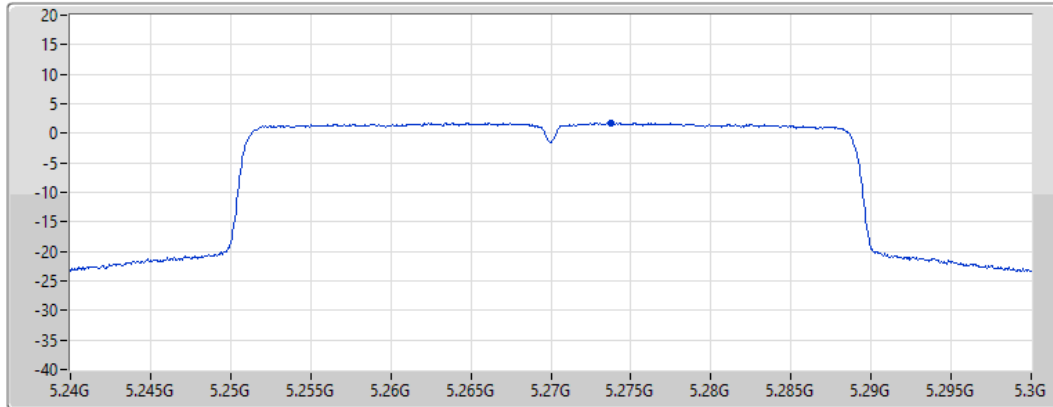

802.11ax HEW40_Nss1,(MCS0)_1TX

PSD

5270MHz

16/02/2022

CF
5.27GHz

Span
60MHz

RBW
1MHz

VBW
3MHz

Sweep Time
20ms

Detector Type
RMS

Port 1

Sum	PD	Port 1
(dBm/RBW)	(dBm/RBW)	(dBm/RBW)
1.82	1.82	1.82