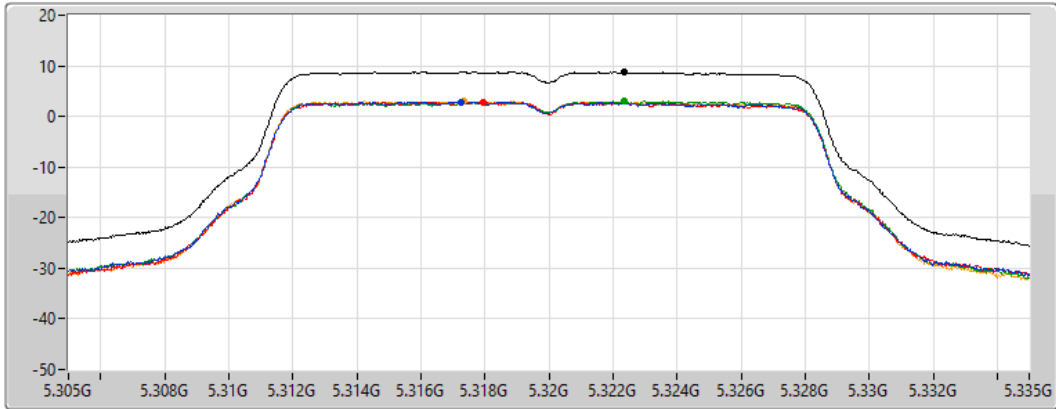

802.11a_Nss1,(6Mbps)_4TX

PSD

5320MHz

14/03/2022

CF
5.32GHz

Span
30MHz

RBW
1MHz

VBW
3MHz

Sweep Time
20ms

Detector Type
RMS

Sum

Port 1

Port 2

Port 3

Port 4

Sum	PD	Port 1	Port 2	Port 3	Port 4
(dBm/RBW)	(dBm/RBW)	(dBm/RBW)	(dBm/RBW)	(dBm/RBW)	(dBm/RBW)
8.78	8.78	2.82	2.90	3.05	2.97