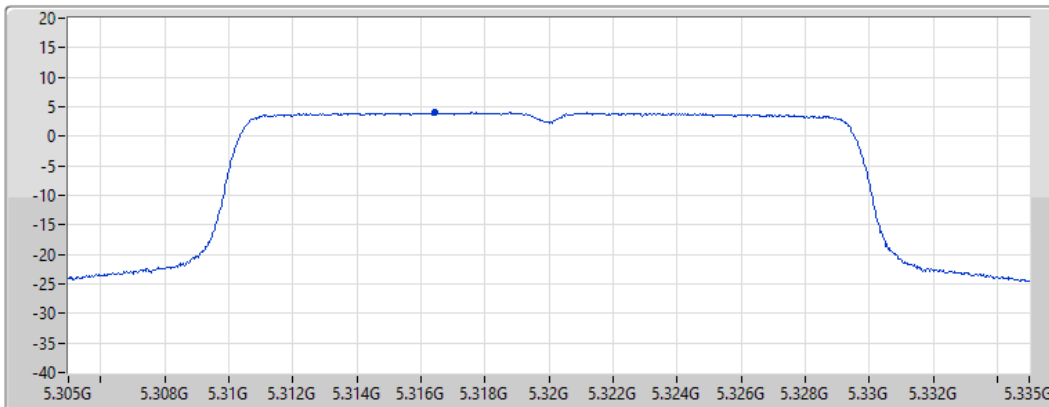

802.11ax HEW20_Nss1,(MCS0)_1TX

PSD

5320MHz

16/02/2022

CF
5.32GHz
Span
30MHz
RBW
1MHz
VBW
3MHz
Sweep Time
20ms
Detector Type
RMS

Port 1

Sum	PD	Port 1
(dBm/RBW)	(dBm/RBW)	(dBm/RBW)
3.99	3.99	3.99