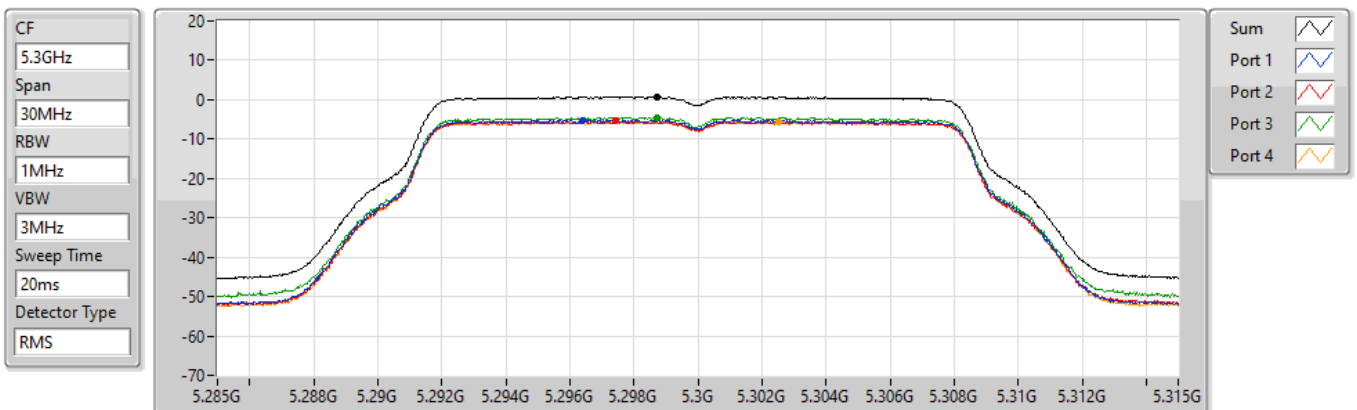

802.11a_Nss1,(6Mbps)_4TX

PSD

5300MHz

14/01/2022

Sum	PD	Port 1	Port 2	Port 3	Port 4
(dBm/RBW)	(dBm/RBW)	(dBm/RBW)	(dBm/RBW)	(dBm/RBW)	(dBm/RBW)
0.71	0.71	-5.21	-5.43	-4.50	-5.58