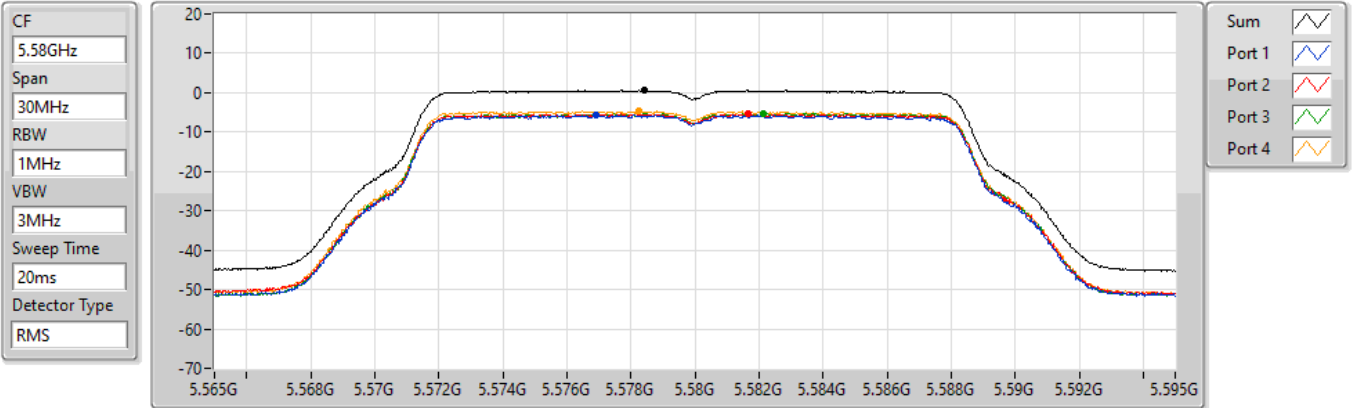

Port 4 

Sum	PD	Port 1	Port 2	Port 3	Port 4
(dBm/RBW)	(dBm/RBW)	(dBm/RBW)	(dBm/RBW)	(dBm/RBW)	(dBm/RBW)
0.62	0.62	-5.56	-5.41	-5.14	-4.87

802.11a_Nss1,(6Mbps)_4TX

PSD

5580MHz

14/01/2022

Sum	PD	Port 1	Port 2	Port 3	Port 4
(dBm/RBW)	(dBm/RBW)	(dBm/RBW)	(dBm/RBW)	(dBm/RBW)	(dBm/RBW)
0.52	0.52	-5.76	-5.46	-5.33	-4.67