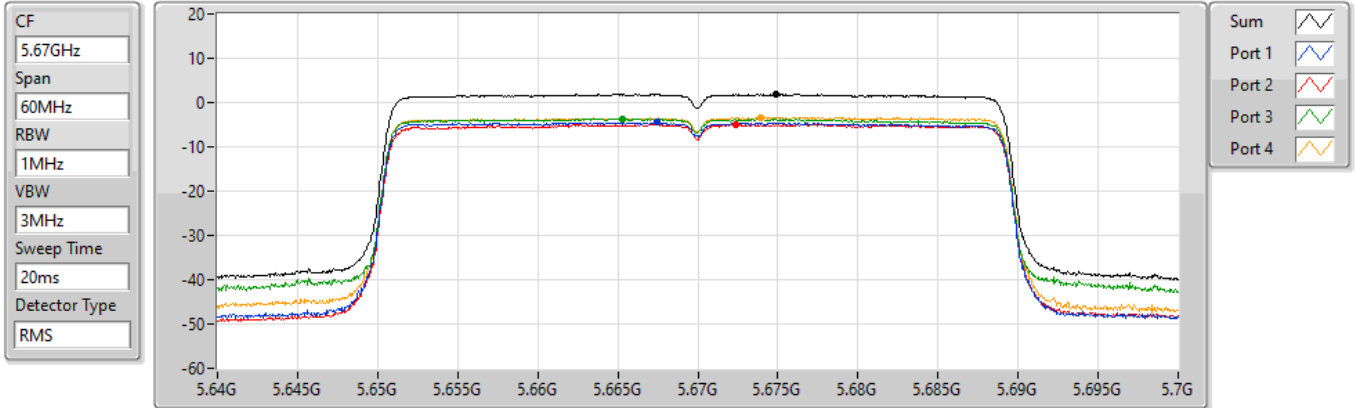

802.11ax HEW40_Nss1,(MCS0)_4TX

PSD

5670MHz

13/01/2022

Sum	PD	Port 1	Port 2	Port 3	Port 4
(dBm/RBW)	(dBm/RBW)	(dBm/RBW)	(dBm/RBW)	(dBm/RBW)	(dBm/RBW)
1.81	1.81	-4.49	-4.94	-3.66	-3.38