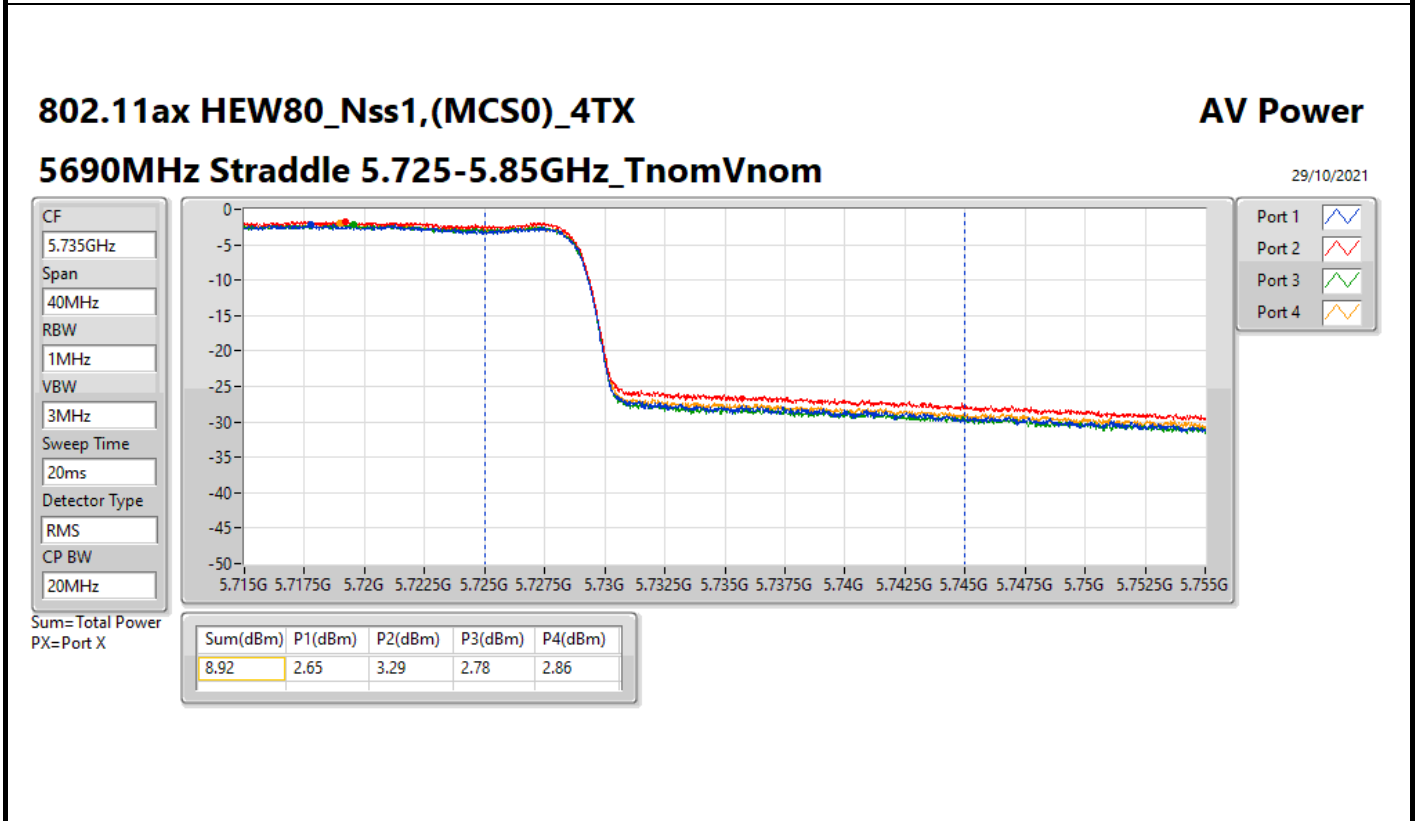

DG = Directional Gain; Port X = Port X output power

Summary

Mode	Total Power (dBm)	Total Power (W)
5.25-5.35GHz	-	-
802.11ax HEW20-BF_Nss1,(MCS0)_4TX	23.56	0.22699
802.11ax HEW40-BF_Nss1,(MCS0)_4TX	23.37	0.21727
802.11ax HEW80-BF_Nss1,(MCS0)_4TX	22.94	0.19679
5.47-5.725GHz	-	-
802.11ax HEW20-BF_Nss1,(MCS0)_4TX	22.66	0.18450
802.11ax HEW40-BF_Nss1,(MCS0)_4TX	22.68	0.18535
802.11ax HEW80-BF_Nss1,(MCS0)_4TX	22.71	0.18664
5.725-5.85GHz	-	-
802.11ax HEW20-BF_Nss1,(MCS0)_4TX	16.76	0.04742
802.11ax HEW40-BF_Nss1,(MCS0)_4TX	12.71	0.01866
802.11ax HEW80-BF_Nss1,(MCS0)_4TX	8.92	0.00780