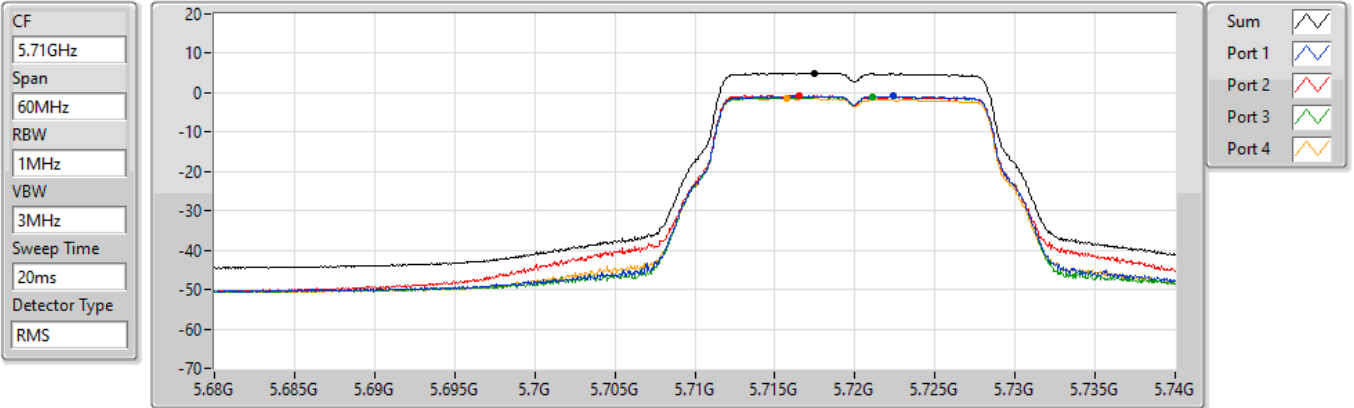

802.11a_Nss1,(6Mbps)_4TX

PSD

5720MHz Straddle 5.47-5.725GHz

13/01/2022

Sum	PD	Port 1	Port 2	Port 3	Port 4
(dBm/RBW)	(dBm/RBW)	(dBm/RBW)	(dBm/RBW)	(dBm/RBW)	(dBm/RBW)
4.92	4.92	-0.85	-0.68	-1.06	-1.27