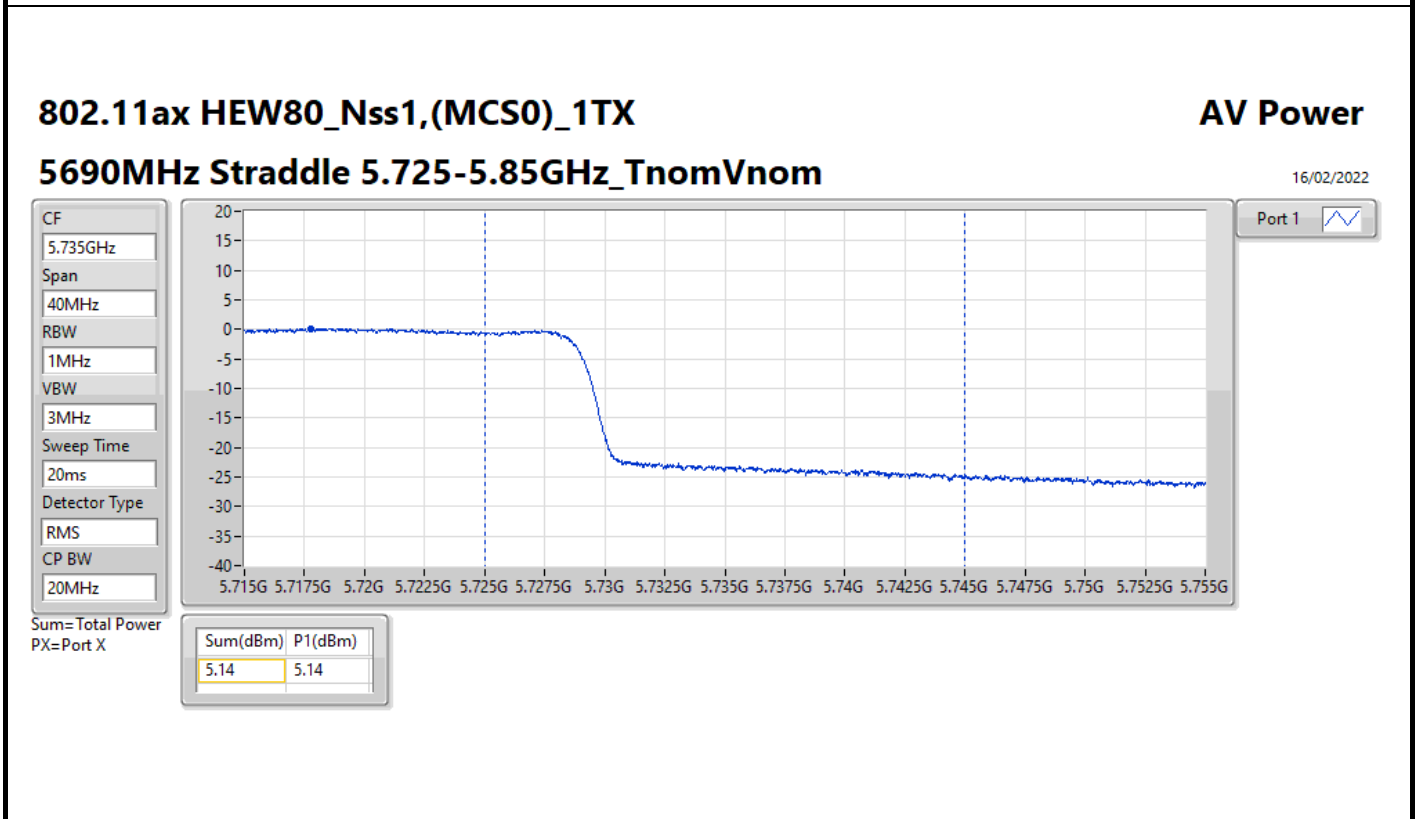

Summary

Mode	PD (dBm/RBW)
5.25-5.35GHz	-
802.11a_Nss1,(6Mbps)_4TX	10.55
802.11ax HEW20_Nss1,(MCS0)_4TX	10.51
802.11ax HEW40_Nss1,(MCS0)_4TX	7.62
802.11ax HEW80_Nss1,(MCS0)_4TX	3.97
5.47-5.725GHz	-
802.11a_Nss1,(6Mbps)_4TX	9.76
802.11ax HEW20_Nss1,(MCS0)_4TX	9.72
802.11ax HEW40_Nss1,(MCS0)_4TX	7.43
802.11ax HEW80_Nss1,(MCS0)_4TX	4.17
5.725-5.85GHz	-
802.11a_Nss1,(6Mbps)_4TX	7.26
802.11ax HEW20_Nss1,(MCS0)_4TX	7.51
802.11ax HEW40_Nss1,(MCS0)_4TX	4.19
802.11ax HEW80_Nss1,(MCS0)_4TX	0.68

RBW = 500kHz for 5.725-5.85GHz band / 1MHz for other band;