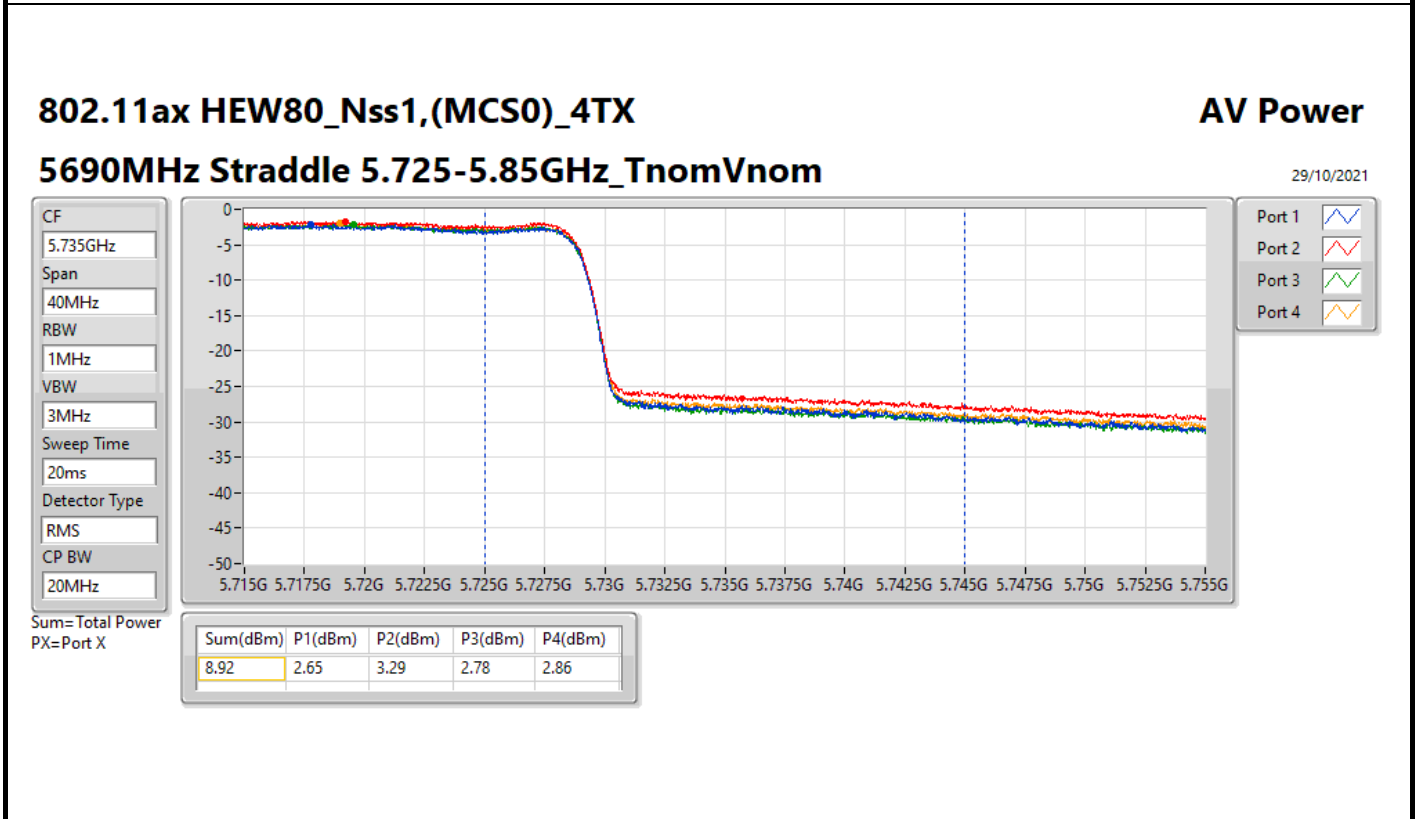

Summary

Mode	Total Power (dBm)	Total Power (W)
5.25-5.35GHz	-	-
802.11a_Nss1,(6Mbps)_4TX	21.26	0.13366
802.11ax HEW20_Nss1,(MCS0)_4TX	21.80	0.15136
802.11ax HEW40_Nss1,(MCS0)_4TX	23.82	0.24099
802.11ax HEW80_Nss1,(MCS0)_4TX	23.86	0.24322