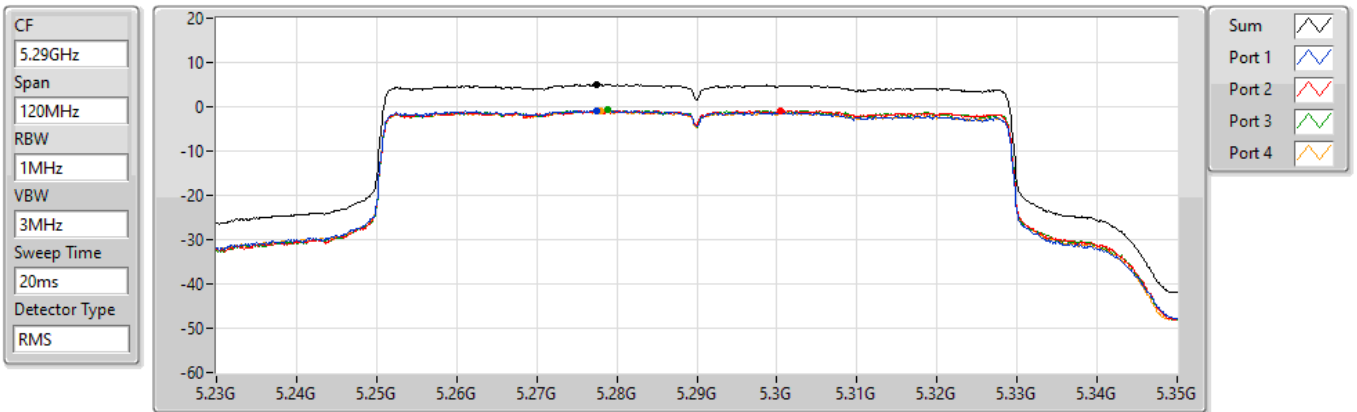

802.11ax HEW80_Nss1,(MCS0)_4TX

PSD

5290MHz

27/10/2021

Sum	PD	Port 1	Port 2	Port 3	Port 4
(dBm/RBW)	(dBm/RBW)	(dBm/RBW)	(dBm/RBW)	(dBm/RBW)	(dBm/RBW)
5.10	5.10	-0.79	-0.88	-0.70	-0.98