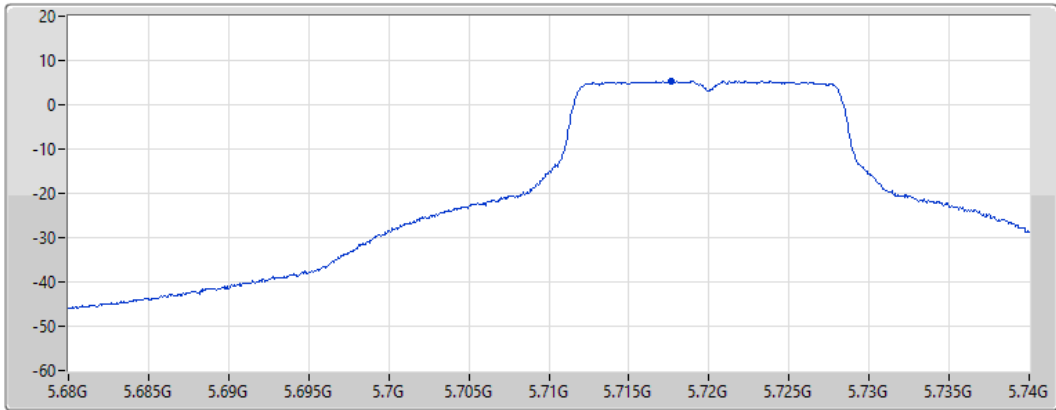

Port 1

Sum	PD	Port 1
(dBm/RBW)	(dBm/RBW)	(dBm/RBW)
5.27	5.27	5.27