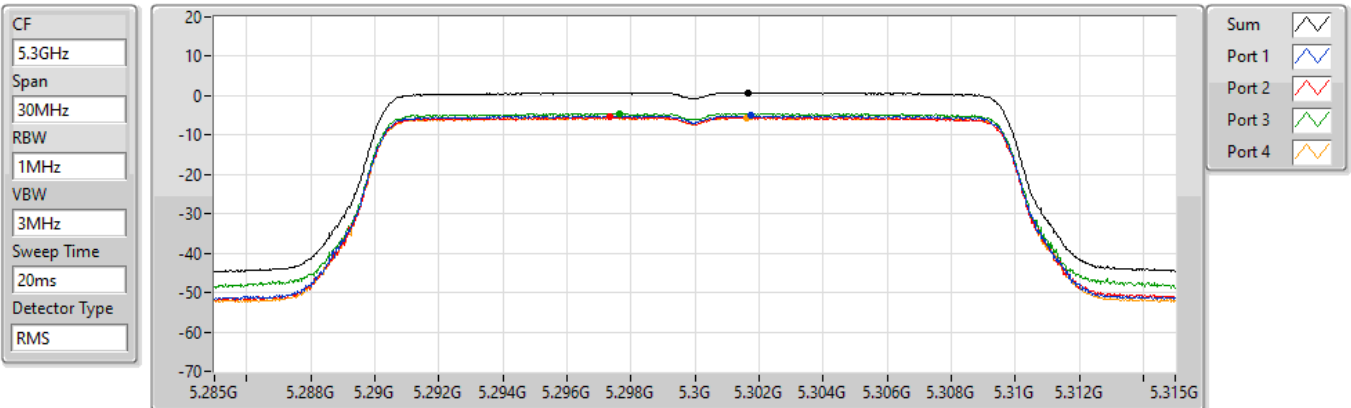

802.11ax HEW20_Nss1,(MCS0)_4TX

PSD

5300MHz

14/01/2022

Sum	PD	Port 1	Port 2	Port 3	Port 4
(dBm/RBW)	(dBm/RBW)	(dBm/RBW)	(dBm/RBW)	(dBm/RBW)	(dBm/RBW)
0.83	0.83	-5.13	-5.44	-4.44	-5.57