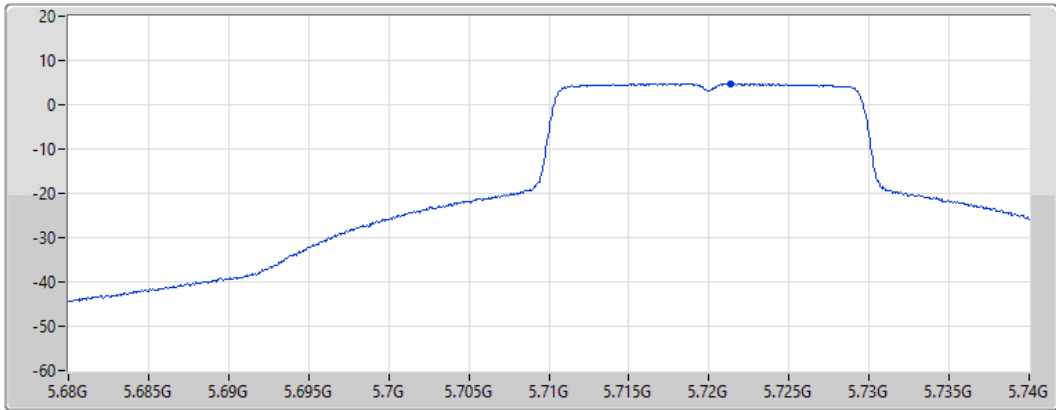

CF
5.71GHz

Span
60MHz

RBW
1MHz

VBW
3MHz

Sweep Time
20ms

Detector Type
RMS

Port 1 

Sum	PD	Port 1
(dBm/RBW)	(dBm/RBW)	(dBm/RBW)
4.75	4.75	4.75