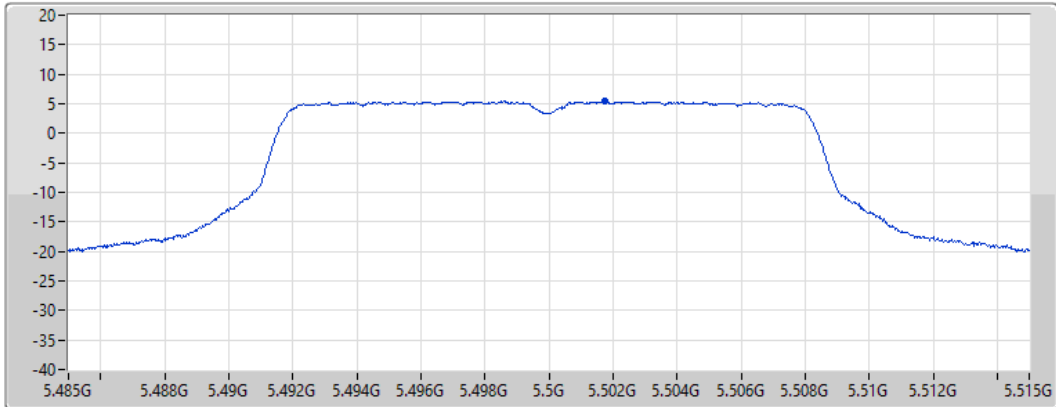

CF
5.5GHz

Span
30MHz

RBW
1MHz

VBW
3MHz

Sweep Time
20ms

Detector Type
RMS

Port 1 

Sum	PD	Port 1
(dBm/RBW)	(dBm/RBW)	(dBm/RBW)
5.50	5.50	5.50