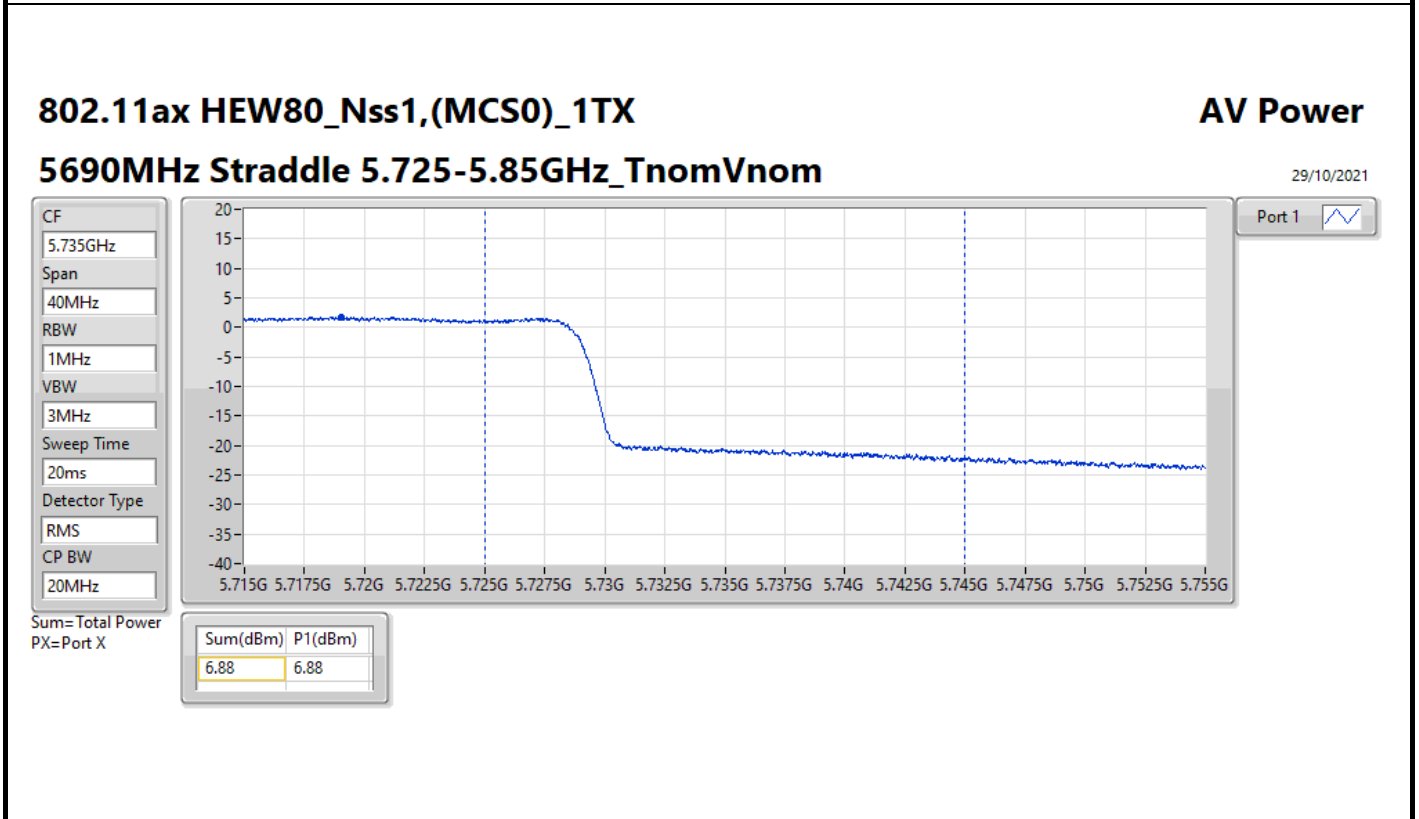

DG = Directional Gain; Port X = Port X output power

Summary

Mode	Total Power (dBm)	Total Power (W)
5.25-5.35GHz	-	-
802.11a_Nss1,(6Mbps)_4TX	18.33	0.06808
802.11ax HEW20_Nss1,(MCS0)_4TX	18.75	0.07499
802.11ax HEW40_Nss1,(MCS0)_4TX	21.38	0.13740
802.11ax HEW80_Nss1,(MCS0)_4TX	18.72	0.07447
5.47-5.725GHz	-	-
802.11a_Nss1,(6Mbps)_4TX	18.18	0.06577
802.11ax HEW20_Nss1,(MCS0)_4TX	18.75	0.07499
802.11ax HEW40_Nss1,(MCS0)_4TX	21.09	0.12853
802.11ax HEW80_Nss1,(MCS0)_4TX	20.91	0.12331
5.725-5.85GHz	-	-
802.11a_Nss1,(6Mbps)_4TX	10.77	0.01194
802.11ax HEW20_Nss1,(MCS0)_4TX	11.79	0.01510
802.11ax HEW40_Nss1,(MCS0)_4TX	11.04	0.01271
802.11ax HEW80_Nss1,(MCS0)_4TX	7.33	0.00541