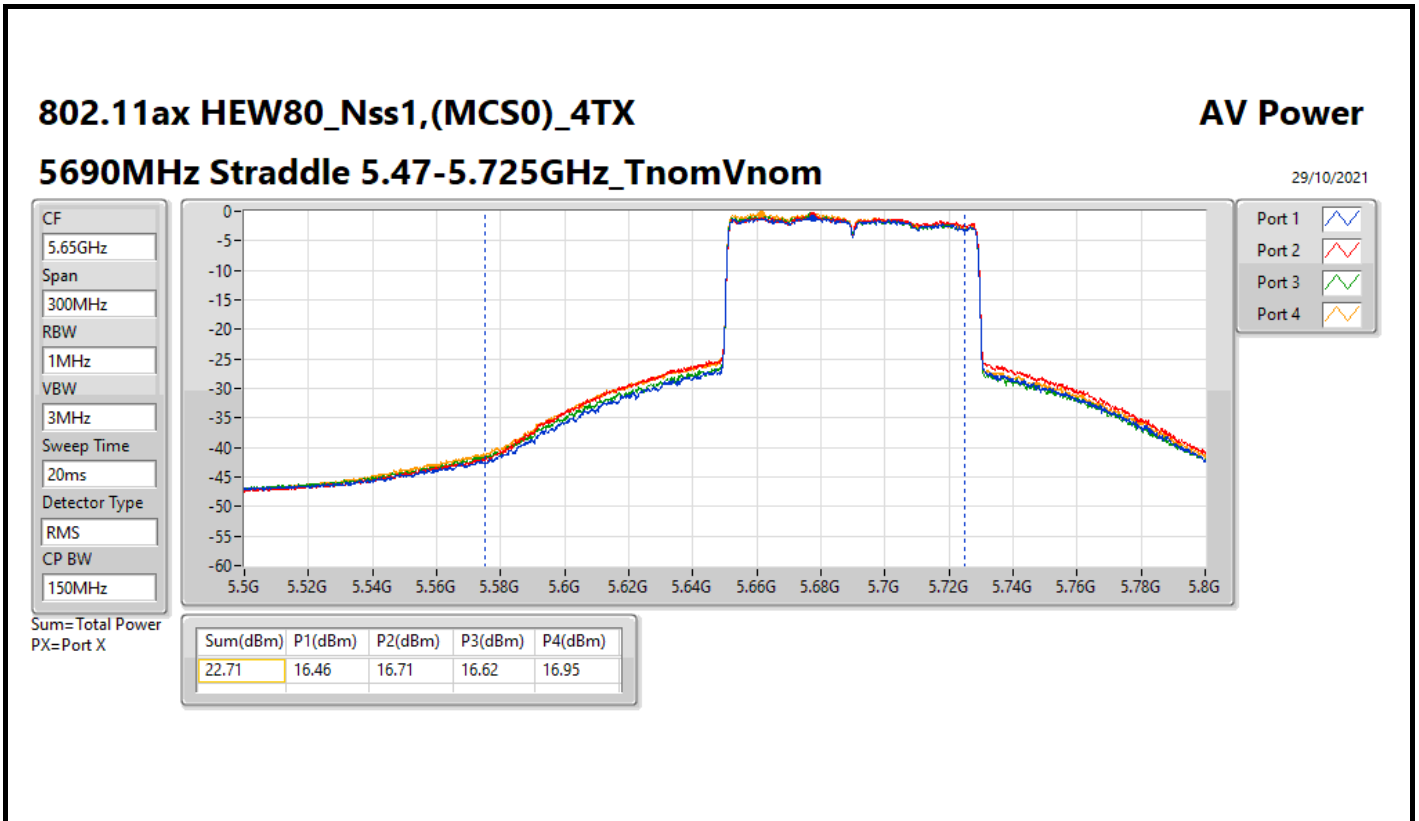

Summary

Mode	Total Power (dBm)	Total Power (W)
5.25-5.35GHz	-	-
802.11a_Nss1,(6Mbps)_4TX	21.26	0.13366
802.11ax HEW20_Nss1,(MCS0)_4TX	21.80	0.15136
802.11ax HEW40_Nss1,(MCS0)_4TX	23.82	0.24099
802.11ax HEW80_Nss1,(MCS0)_4TX	23.86	0.24322