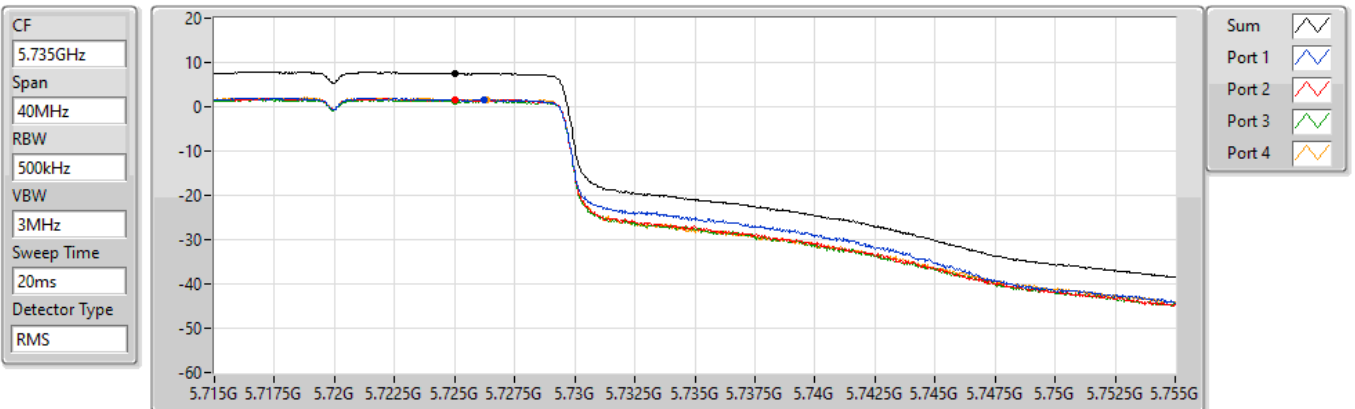

802.11ax HEW20_Nss1,(MCS0)_4TX
5720MHz Straddle 5.725-5.85GHz

PSD

29/10/2021

Sum	PD	Port 1	Port 2	Port 3	Port 4
(dBm/RBW)	(dBm/RBW)	(dBm/RBW)	(dBm/RBW)	(dBm/RBW)	(dBm/RBW)
7.51	7.51	1.70	1.71	1.38	1.66