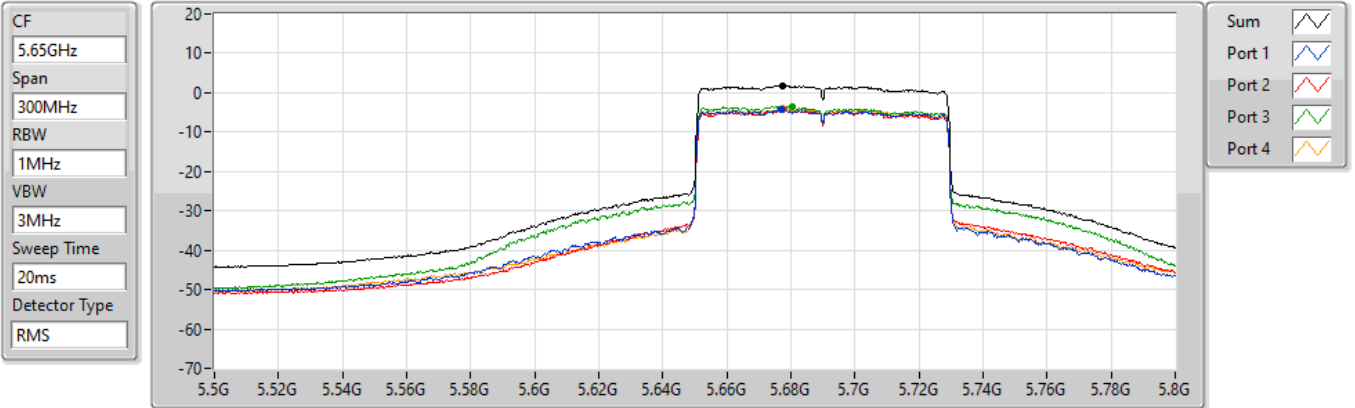

802.11ax HEW80_Nss1,(MCS0)_4TX

PSD

5690MHz Straddle 5.47-5.725GHz

14/01/2022

Sum	PD	Port 1	Port 2	Port 3	Port 4
(dBm/RBW)	(dBm/RBW)	(dBm/RBW)	(dBm/RBW)	(dBm/RBW)	(dBm/RBW)
1.89	1.89	-4.39	-4.42	-3.60	-4.03

802.11ax HEW80_Nss1,(MCS0)_4TX

PSD