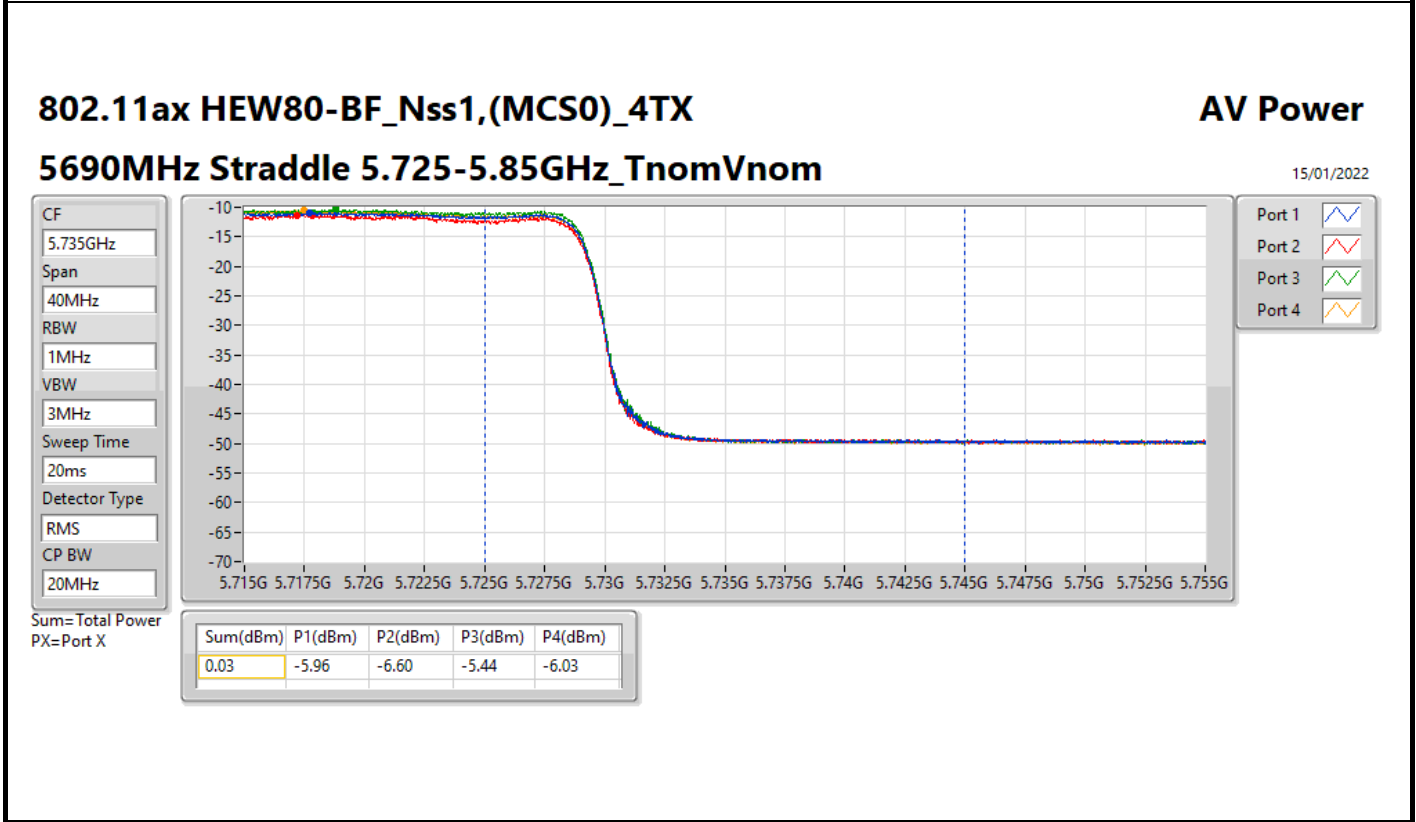

Summary

Mode	Total Power (dBm)	Total Power (W)
5.15-5.25GHz	-	-
802.11a_Nss1,(6Mbps)_1TX	21.20	0.13183
802.11ax HEW20_Nss1,(MCS0)_1TX	21.32	0.13552
802.11ax HEW40_Nss1,(MCS0)_1TX	19.51	0.08933
802.11ax HEW80_Nss1,(MCS0)_1TX	16.97	0.04977
5.25-5.35GHz	-	-
802.11a_Nss1,(6Mbps)_1TX	19.85	0.09661
802.11ax HEW20_Nss1,(MCS0)_1TX	19.83	0.09616
802.11ax HEW40_Nss1,(MCS0)_1TX	18.16	0.06546
802.11ax HEW80_Nss1,(MCS0)_1TX	16.32	0.04285
5.47-5.725GHz	-	-
802.11a_Nss1,(6Mbps)_1TX	18.64	0.07311
802.11ax HEW20_Nss1,(MCS0)_1TX	18.66	0.07345
802.11ax HEW40_Nss1,(MCS0)_1TX	18.54	0.07145
802.11ax HEW80_Nss1,(MCS0)_1TX	19.23	0.08375
5.725-5.85GHz	-	-
802.11a_Nss1,(6Mbps)_1TX	23.42	0.21979
802.11ax HEW20_Nss1,(MCS0)_1TX	23.42	0.21979
802.11ax HEW40_Nss1,(MCS0)_1TX	21.50	0.14125
802.11ax HEW80_Nss1,(MCS0)_1TX	19.80	0.09550