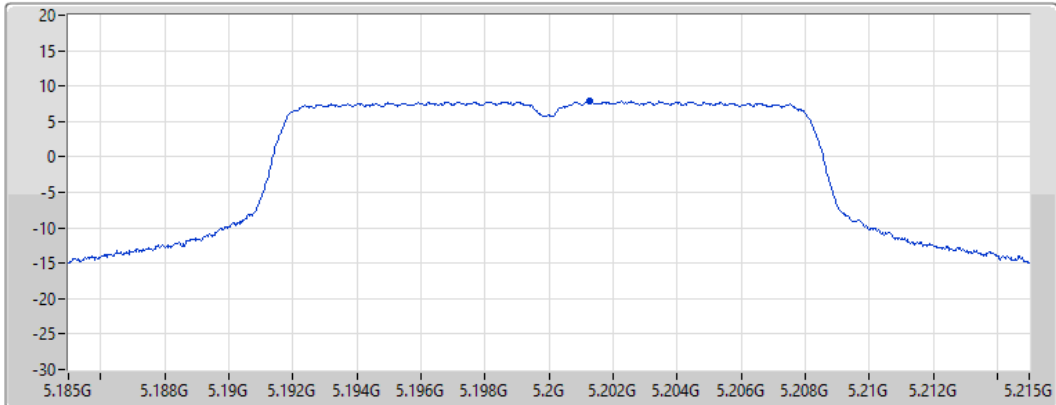

CF
5.2GHz

Span
30MHz

RBW
1MHz

VBW
3MHz

Sweep Time
20ms

Detector Type
RMS

Port 1 

Sum	PD	Port 1
(dBm/RBW)	(dBm/RBW)	(dBm/RBW)
7.91	7.91	7.91