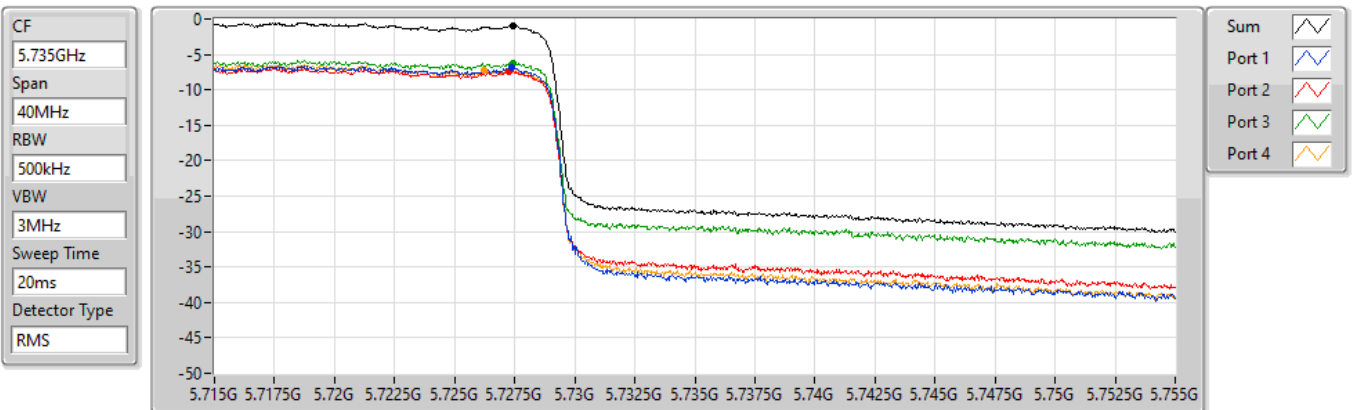

5690MHz Straddle 5.725-5.85GHz

14/01/2022

Sum	PD	Port 1	Port 2	Port 3	Port 4
(dBm/RBW)	(dBm/RBW)	(dBm/RBW)	(dBm/RBW)	(dBm/RBW)	(dBm/RBW)
-0.93	-0.93	-6.84	-7.44	-6.20	-7.25