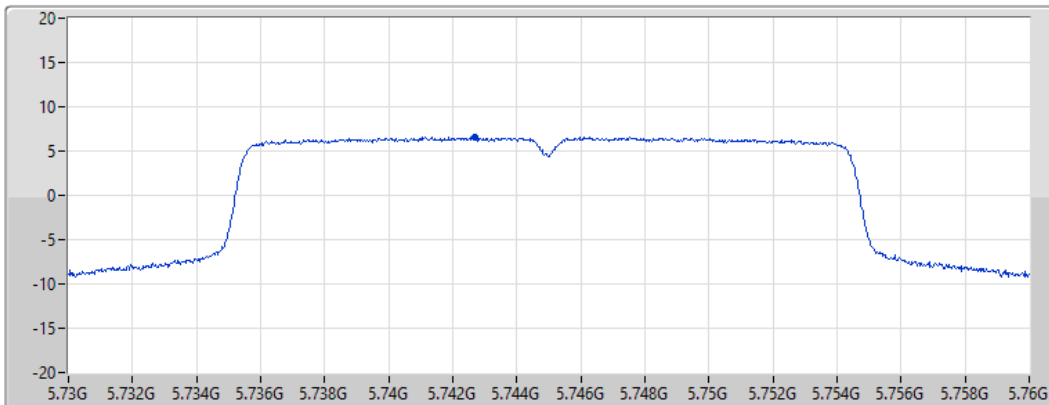

CF
5.745GHz

Span
30MHz

RBW
500kHz

VBW
3MHz

Sweep Time
20ms

Detector Type
RMS

Port 1 

Sum	PD	Port 1
(dBm/RBW)	(dBm/RBW)	(dBm/RBW)
6.55	6.55	6.55