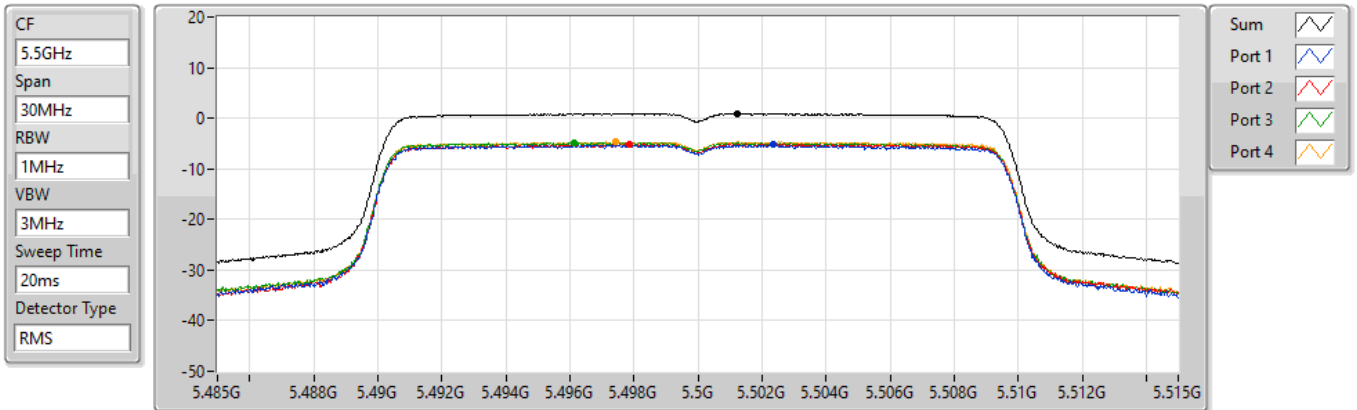

PSD

5320MHz

14/01/2022

Sum	PD	Port 1	Port 2	Port 3	Port 4
(dBm/RBW)	(dBm/RBW)	(dBm/RBW)	(dBm/RBW)	(dBm/RBW)	(dBm/RBW)
0.67	0.67	-5.37	-5.47	-4.39	-5.86

802.11ax HEW20_Nss1,(MCS0)_4TX

PSD

5500MHz

14/01/2022