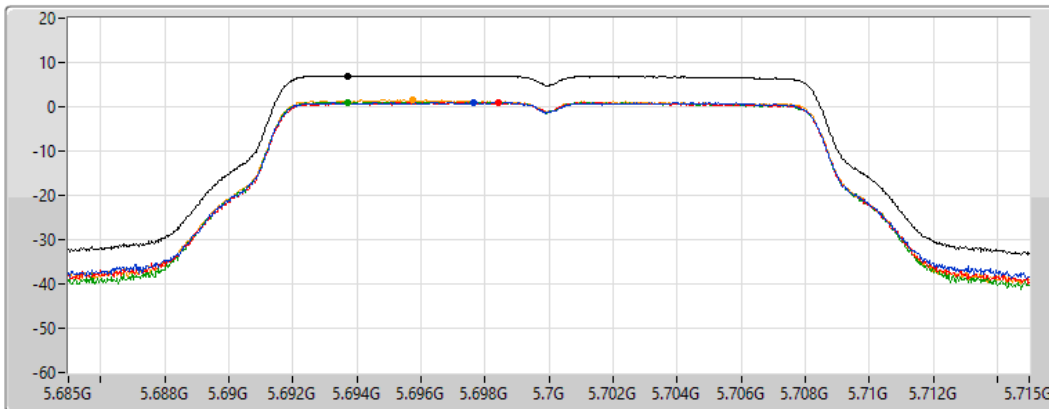

802.11a_Nss1,(6Mbps)_4TX

PSD

5700MHz

29/10/2021

CF
5.7GHz

Span
30MHz

RBW
1MHz

VBW
3MHz

Sweep Time
20ms

Detector Type
RMS

Sum

Port 1

Port 2

Port 3

Port 4

Sum	PD	Port 1	Port 2	Port 3	Port 4
(dBm/RBW)	(dBm/RBW)	(dBm/RBW)	(dBm/RBW)	(dBm/RBW)	(dBm/RBW)
7.03	7.03	0.94	1.09	1.04	1.51