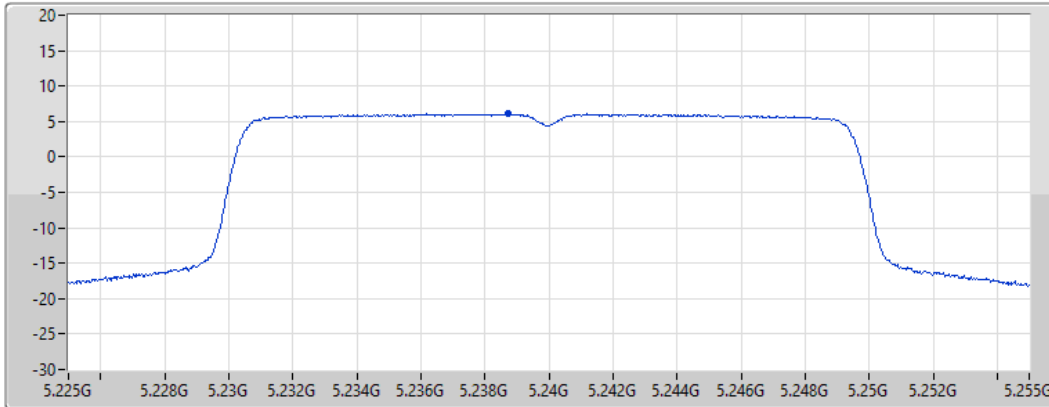

802.11ax HEW20_Nss1,(MCS0)_1TX

PSD

5240MHz

15/02/2022

CF
5.24GHz

Span
30MHz

RBW
1MHz

VBW
3MHz

Sweep Time
20ms

Detector Type
RMS

Port 1

Sum	PD	Port 1
(dBm/RBW)	(dBm/RBW)	(dBm/RBW)
6.06	6.06	6.06