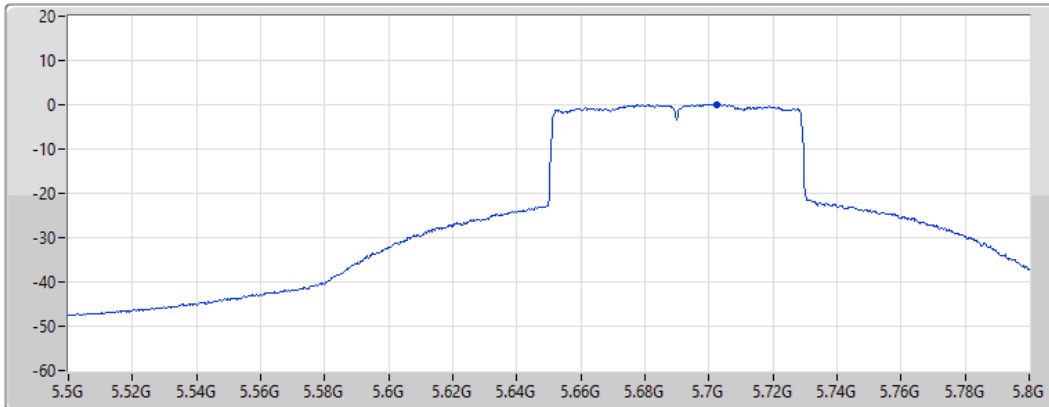

5690MHz Straddle 5.47-5.725GHz

16/02/2022

CF
5.65GHz

Span
300MHz

RBW
1MHz

VBW
3MHz

Sweep Time
20ms

Detector Type
RMS