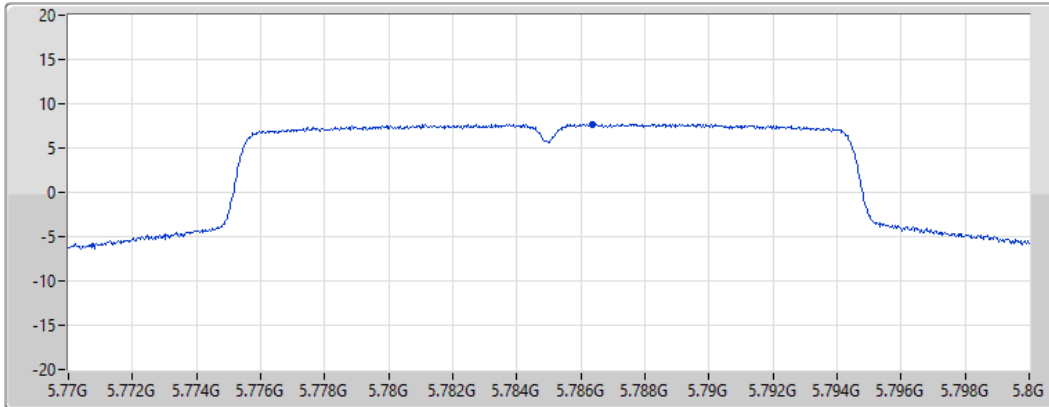

802.11ax HEW20_Nss1,(MCS0)_1TX

PSD

5785MHz

15/02/2022

CF
5.785GHz

Span
30MHz

RBW
500kHz

VBW
3MHz

Sweep Time
20ms

Detector Type
RMS

Port 1

Sum	PD	Port 1
(dBm/RBW)	(dBm/RBW)	(dBm/RBW)
7.72	7.72	7.72

802.11ax HEW20_Nss1,(MCS0)_1TX

PSD

5825MHz

15/02/2022

CF
5.825GHz

Span
30MHz

RBW
500kHz

VBW
3MHz

Sweep Time
20ms

Detector Type
RMS