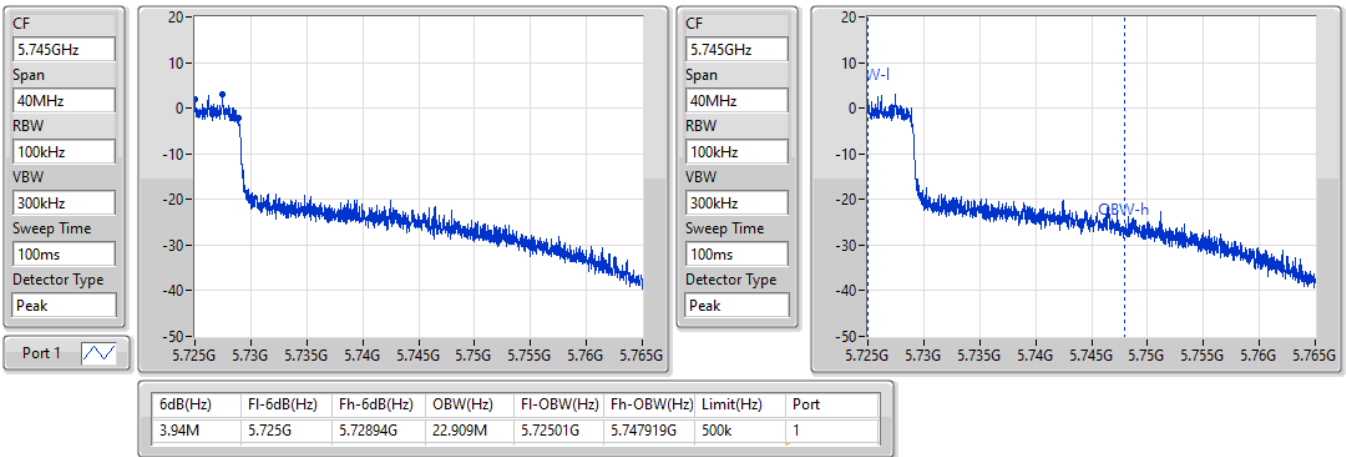

802.11ax HEW40_Nss1,(MCS0)_1TX

EBW

5710MHz Straddle 5.725-5.85GHz

16/02/2022