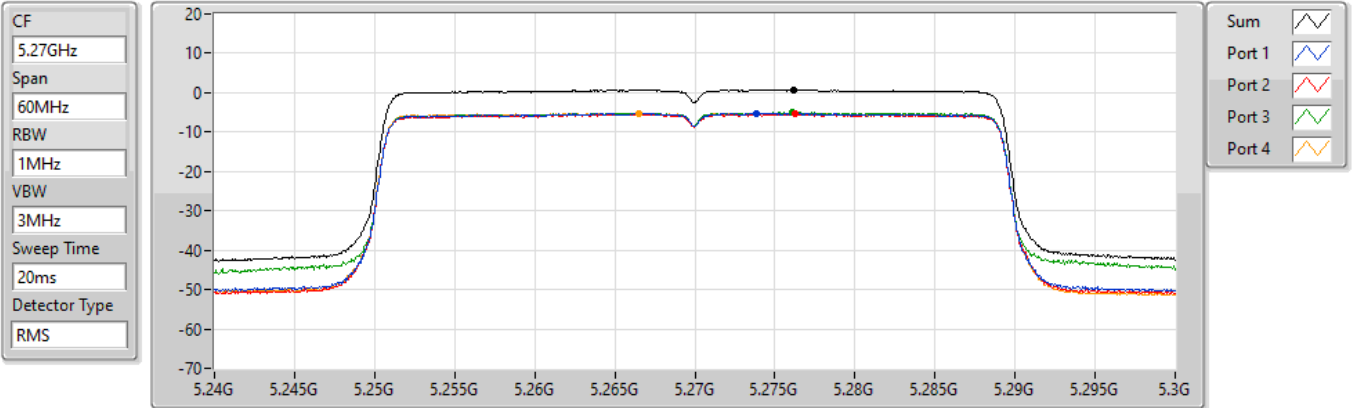

802.11ax HEW40_Nss1,(MCS0)_4TX

PSD

5270MHz

14/01/2022

Sum	PD	Port 1	Port 2	Port 3	Port 4
(dBm/RBW)	(dBm/RBW)	(dBm/RBW)	(dBm/RBW)	(dBm/RBW)	(dBm/RBW)
0.68	0.68	-5.26	-5.42	-5.07	-5.27