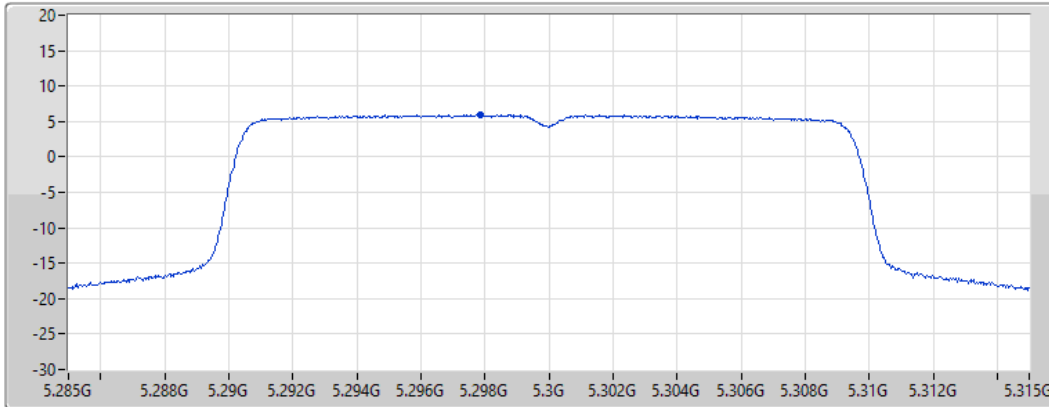

802.11ax HEW20_Nss1,(MCS0)_1TX

PSD

5300MHz

16/02/2022

CF
5.3GHz
Span
30MHz
RBW
1MHz
VBW
3MHz
Sweep Time
20ms
Detector Type
RMS

Port 1

Sum	PD	Port 1
(dBm/RBW)	(dBm/RBW)	(dBm/RBW)
5.93	5.93	5.93