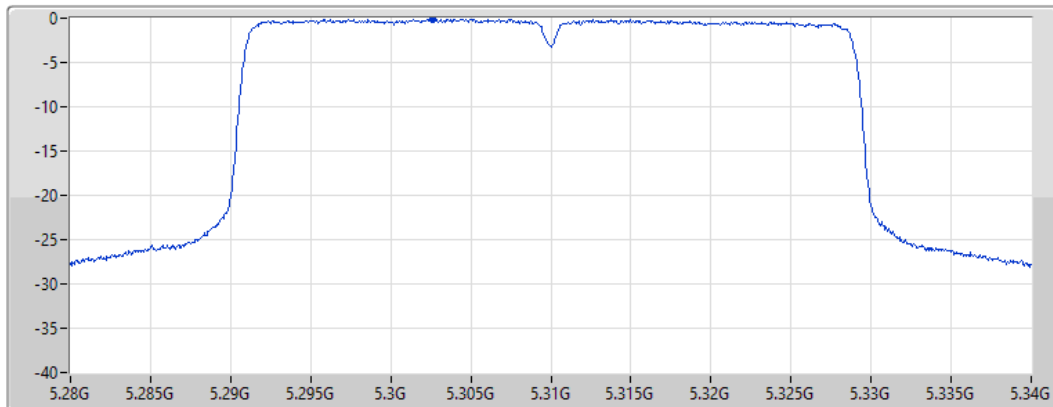

802.11ax HEW40_Nss1,(MCS0)_1TX

PSD

5310MHz

16/02/2022

CF
5.31GHz

Span
60MHz

RBW
1MHz

VBW
3MHz

Sweep Time
20ms

Detector Type
RMS

Port 1

Sum	PD	Port 1
(dBm/RBW)	(dBm/RBW)	(dBm/RBW)
-0.08	-0.08	-0.08