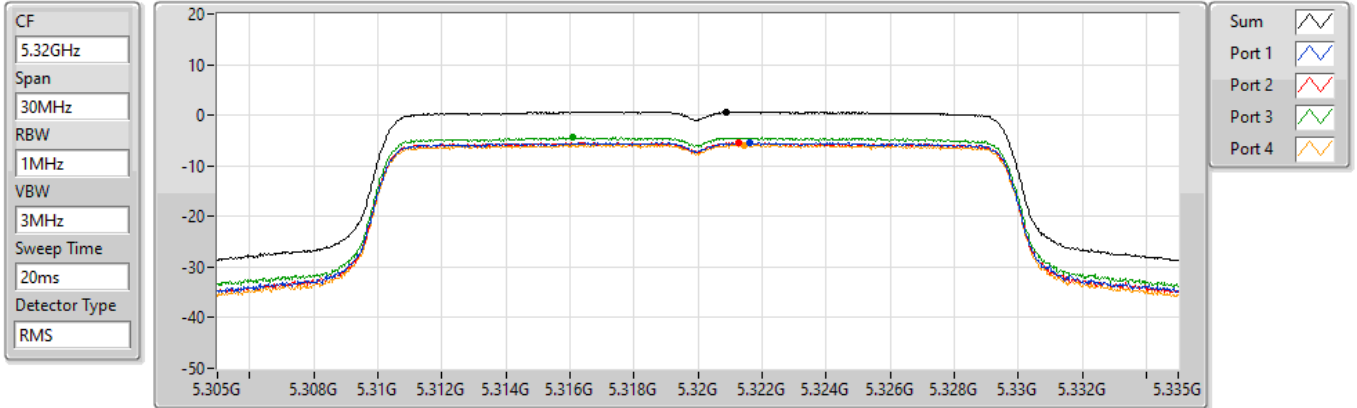

802.11ax HEW20_Nss1,(MCS0)_4TX

PSD

5320MHz

14/01/2022

Sum	PD	Port 1	Port 2	Port 3	Port 4
(dBm/RBW)	(dBm/RBW)	(dBm/RBW)	(dBm/RBW)	(dBm/RBW)	(dBm/RBW)
0.67	0.67	-5.37	-5.47	-4.39	-5.86