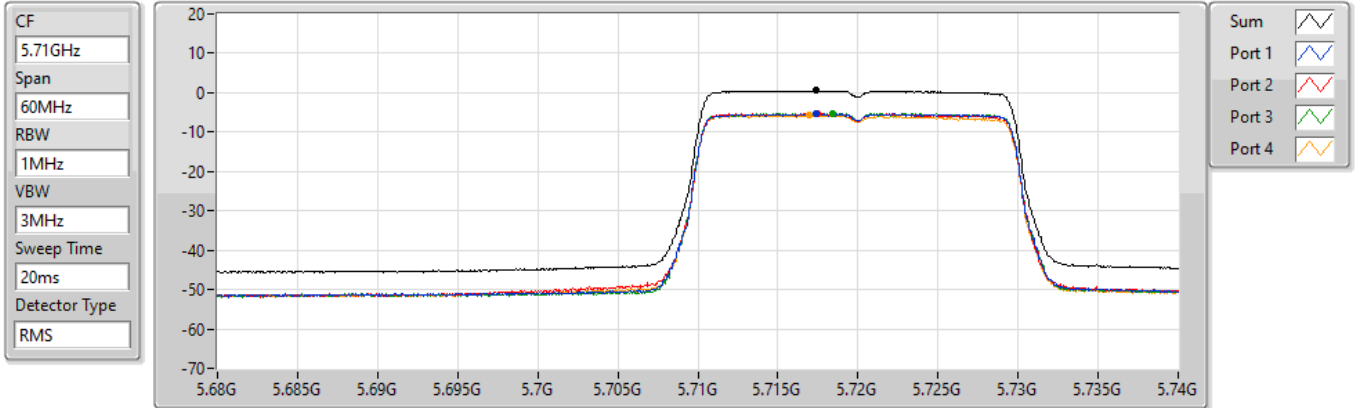

802.11ax HEW20_Nss1,(MCS0)_4TX

PSD

5720MHz Straddle 5.47-5.725GHz

14/01/2022

Sum	PD	Port 1	Port 2	Port 3	Port 4
(dBm/RBW)	(dBm/RBW)	(dBm/RBW)	(dBm/RBW)	(dBm/RBW)	(dBm/RBW)
0.49	0.49	-5.34	-5.31	-5.25	-5.76