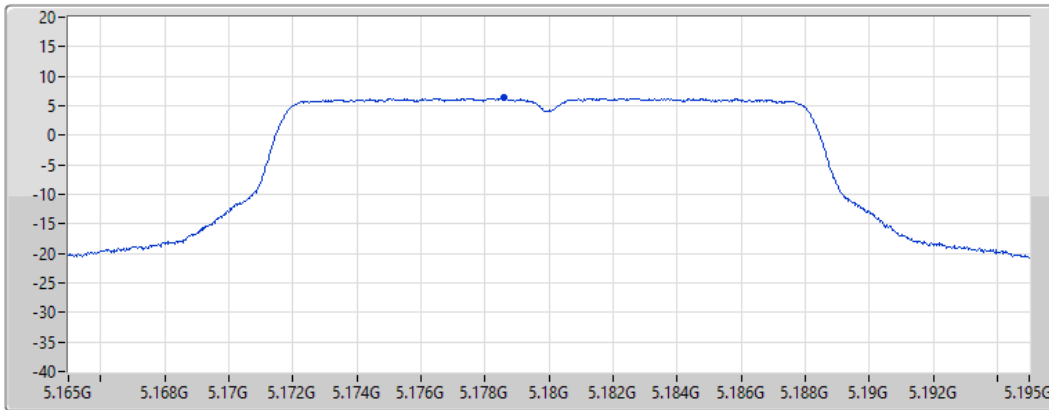

802.11a_Nss1,(6Mbps)_1TX

PSD

5180MHz

15/02/2022

CF
5.18GHz

Span
30MHz

RBW
1MHz

VBW
3MHz

Sweep Time
20ms

Detector Type
RMS

Port 1

Sum	PD	Port 1
(dBm/RBW)	(dBm/RBW)	(dBm/RBW)
6.29	6.29	6.29