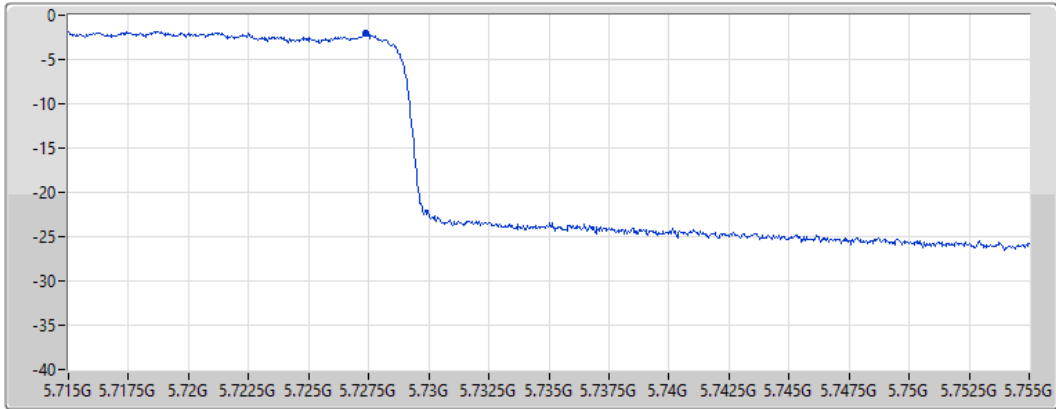

802.11ax HEW80_Nss1,(MCS0)_1TX

PSD

5690MHz Straddle 5.725-5.85GHz

16/02/2022

CF
5.735GHz

Span
40MHz

RBW
500kHz

VBW
3MHz

Sweep Time
20ms

Detector Type
RMS

Port 1

Sum	PD	Port 1
(dBm/RBW)	(dBm/RBW)	(dBm/RBW)
-2.06	-2.06	-2.06

802.11ax HEW80_Nss1,(MCS0)_1TX

PSD