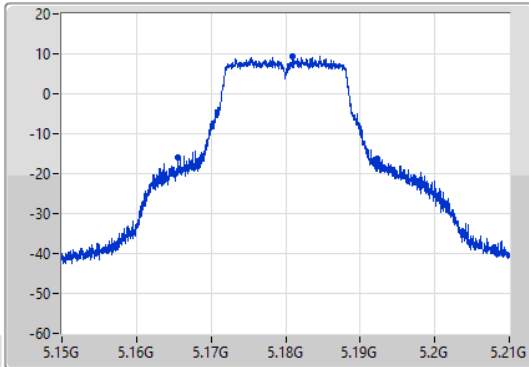

Port X-N dB = Port X 6dB down bandwidth for 5.725-5.85GHz band / 26dB down bandwidth for other band
 Port X-OBW = Port X 99% occupied bandwidth

802.11a_Nss1,(6Mbps)_1TX

EBW

5180MHz

16/02/2022

CF
5.18GHz
Span
60MHz
RBW
300kHz
VBW
1MHz
Sweep Time
100ms
Detector Type
Peak
Port 1