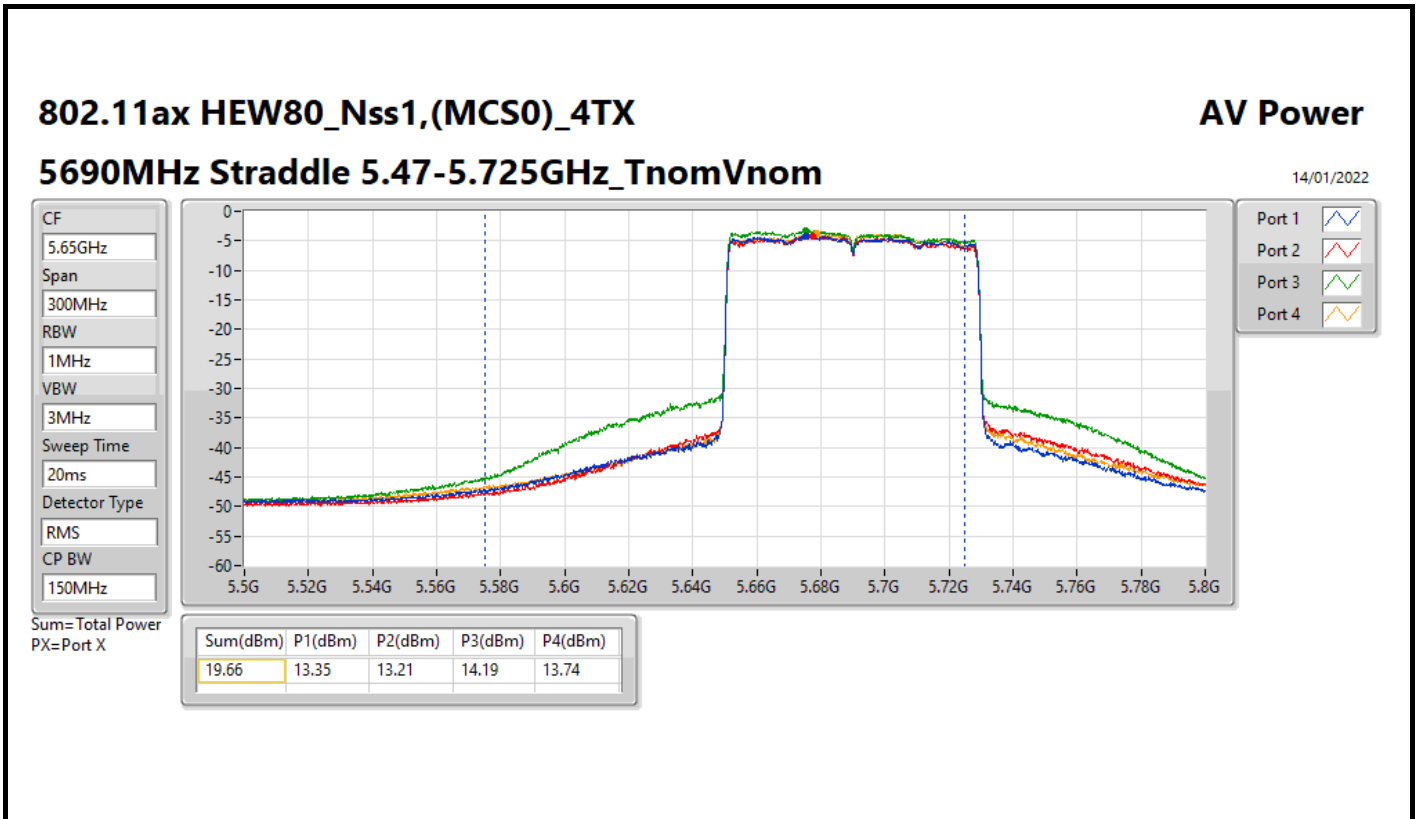

DG = Directional Gain; Port X = Port X output power

Summary

Mode	Total Power (dBm)	Total Power (W)
5.25-5.35GHz	-	-
802.11ax HEW20-BF_Nss1,(MCS0)_4TX	13.76	0.02377
802.11ax HEW40-BF_Nss1,(MCS0)_4TX	13.79	0.02393
802.11ax HEW80-BF_Nss1,(MCS0)_4TX	13.94	0.02477
5.47-5.725GHz	-	-
802.11ax HEW20-BF_Nss1,(MCS0)_4TX	13.95	0.02483
802.11ax HEW40-BF_Nss1,(MCS0)_4TX	13.95	0.02483
802.11ax HEW80-BF_Nss1,(MCS0)_4TX	13.94	0.02477
5.725-5.85GHz	-	-
802.11ax HEW20-BF_Nss1,(MCS0)_4TX	7.62	0.00578
802.11ax HEW40-BF_Nss1,(MCS0)_4TX	3.57	0.00228
802.11ax HEW80-BF_Nss1,(MCS0)_4TX	0.03	0.00101