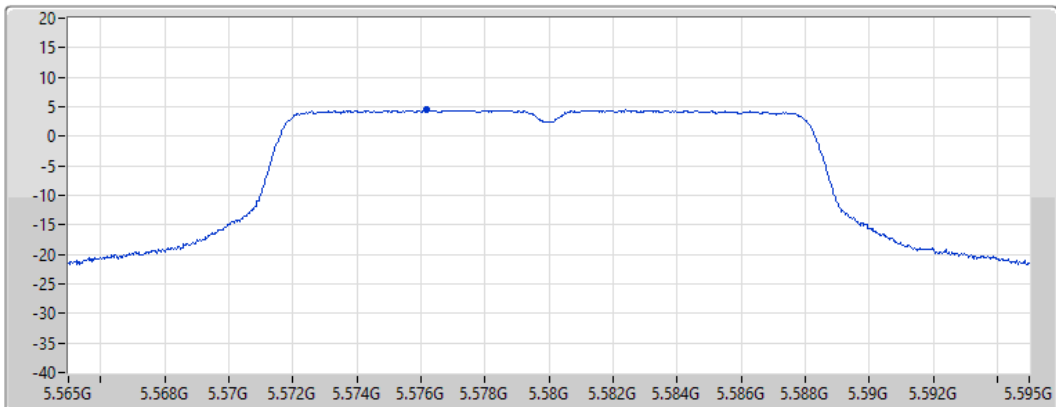

802.11a_Nss1,(6Mbps)_1TX

PSD

5580MHz

15/02/2022

CF
5.58GHz

Span
30MHz

RBW
1MHz

VBW
3MHz

Sweep Time
20ms

Detector Type
RMS

Port 1

Sum	PD	Port 1
(dBm/RBW)	(dBm/RBW)	(dBm/RBW)
4.47	4.47	4.47