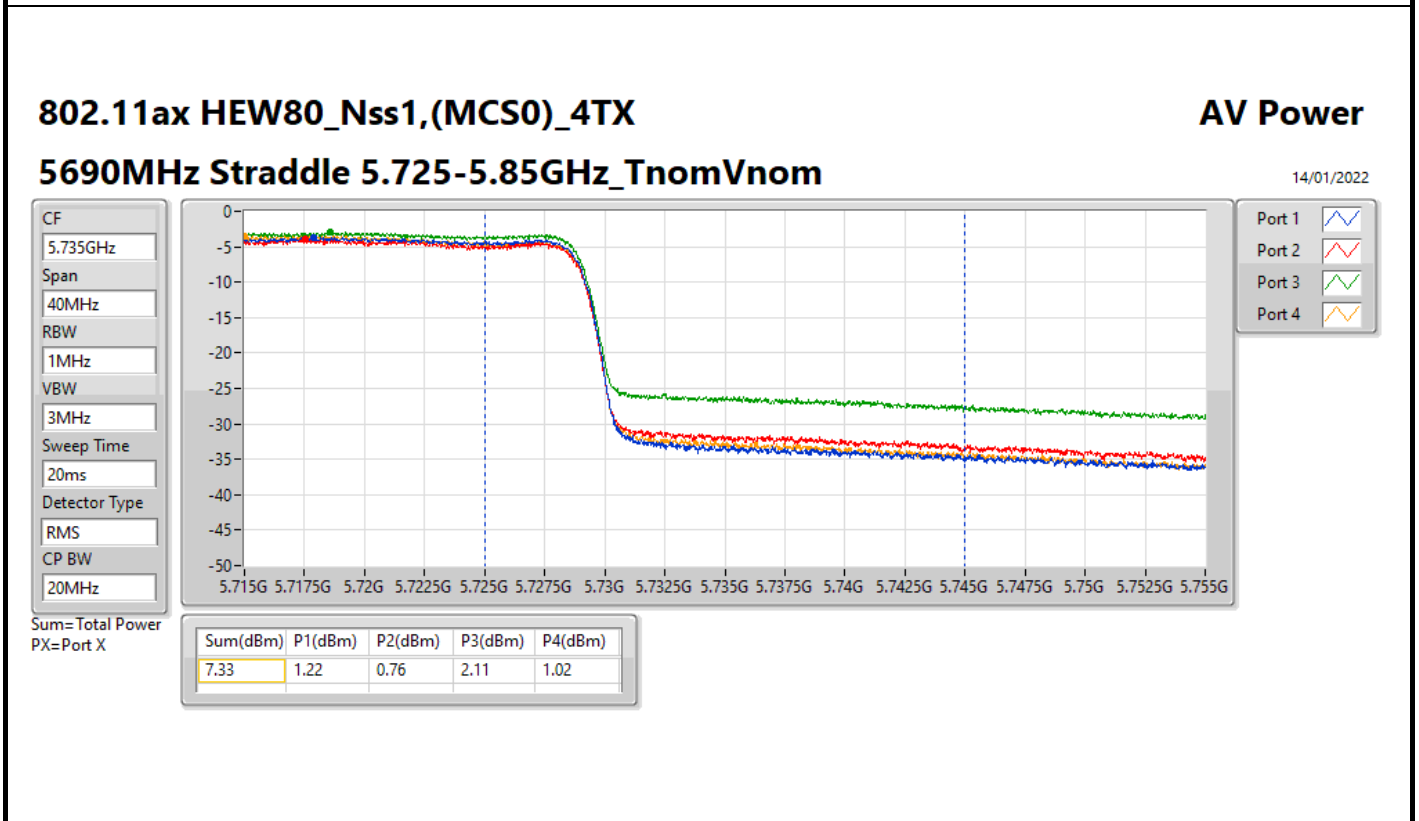

DG = Directional Gain; Port X = Port X output power

Summary

Mode	Total Power (dBm)	Total Power (W)
5.25-5.35GHz	-	-
802.11ax HEW20-BF_Nss1,(MCS0)_4TX	17.80	0.06026
802.11ax HEW40-BF_Nss1,(MCS0)_4TX	17.81	0.06039
802.11ax HEW80-BF_Nss1,(MCS0)_4TX	17.90	0.06166
5.47-5.725GHz	-	-
802.11ax HEW20-BF_Nss1,(MCS0)_4TX	17.74	0.05943
802.11ax HEW40-BF_Nss1,(MCS0)_4TX	17.88	0.06138
802.11ax HEW80-BF_Nss1,(MCS0)_4TX	17.88	0.06138
5.725-5.85GHz	-	-
802.11ax HEW20-BF_Nss1,(MCS0)_4TX	10.67	0.01167
802.11ax HEW40-BF_Nss1,(MCS0)_4TX	8.87	0.00771
802.11ax HEW80-BF_Nss1,(MCS0)_4TX	4.82	0.00303