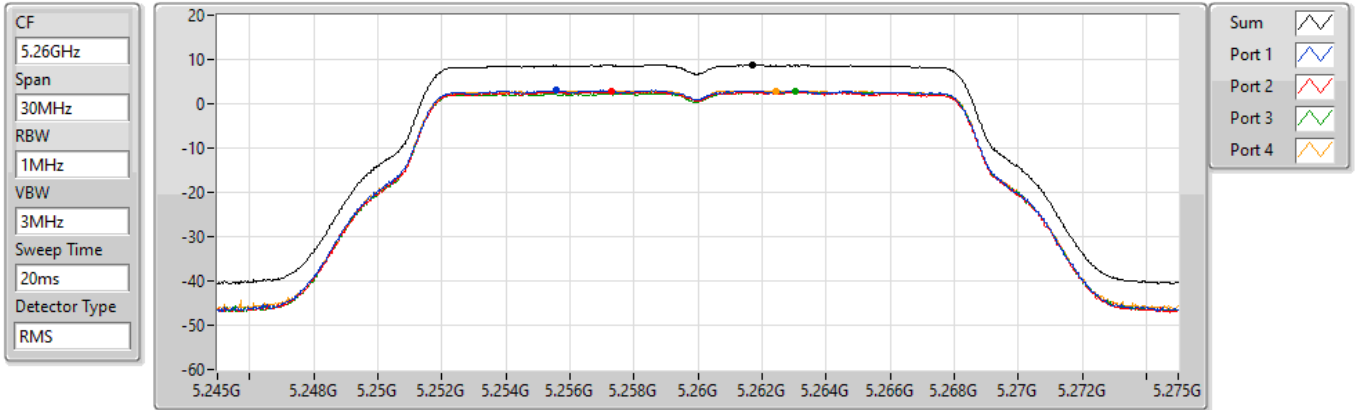

802.11a_Nss1,(6Mbps)_4TX

PSD

5260MHz

14/03/2022

Sum	PD	Port 1	Port 2	Port 3	Port 4
(dBm/RBW)	(dBm/RBW)	(dBm/RBW)	(dBm/RBW)	(dBm/RBW)	(dBm/RBW)
8.73	8.73	3.00	2.72	2.70	2.95