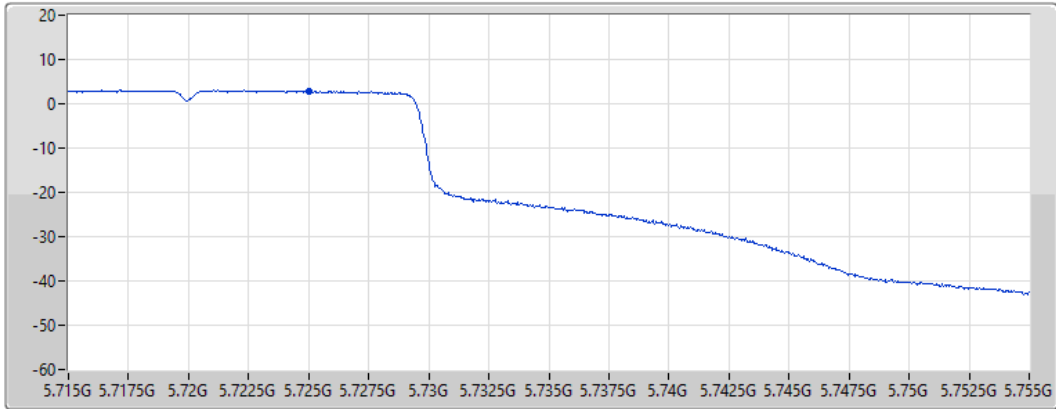

802.11ax HEW20_Nss1,(MCS0)_1TX

PSD

5720MHz Straddle 5.725-5.85GHz

16/02/2022

CF
5.735GHz

Span
40MHz

RBW
500kHz

VBW
3MHz

Sweep Time
20ms

Detector Type
RMS

Port 1

Sum	PD	Port 1
(dBm/RBW)	(dBm/RBW)	(dBm/RBW)
2.84	2.84	2.84