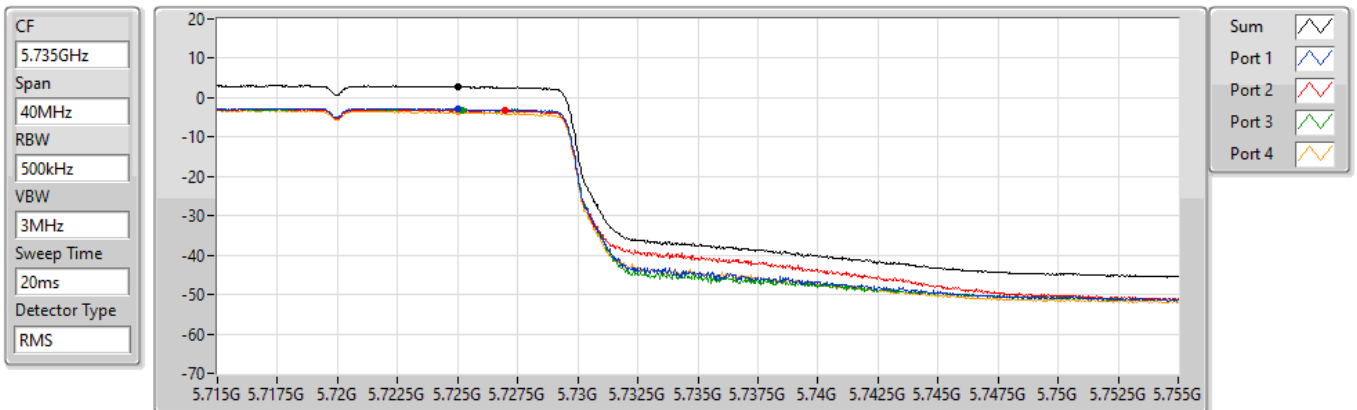

802.11ax HEW20_Nss1,(MCS0)_4TX

5720MHz Straddle 5.725-5.85GHz

PSD

14/01/2022

Sum	PD	Port 1	Port 2	Port 3	Port 4
(dBm/RBW)	(dBm/RBW)	(dBm/RBW)	(dBm/RBW)	(dBm/RBW)	(dBm/RBW)
2.82	2.82	-2.71	-3.23	-3.03	-3.68