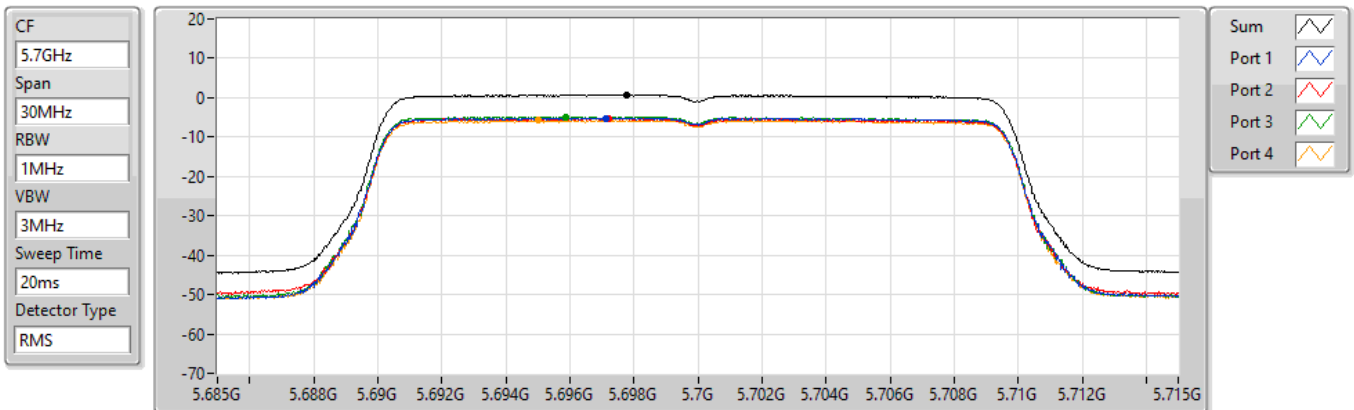

802.11ax HEW20_Nss1,(MCS0)_4TX

PSD

5700MHz

14/01/2022

Sum	PD	Port 1	Port 2	Port 3	Port 4
(dBm/RBW)	(dBm/RBW)	(dBm/RBW)	(dBm/RBW)	(dBm/RBW)	(dBm/RBW)
0.71	0.71	-5.14	-5.19	-4.86	-5.75