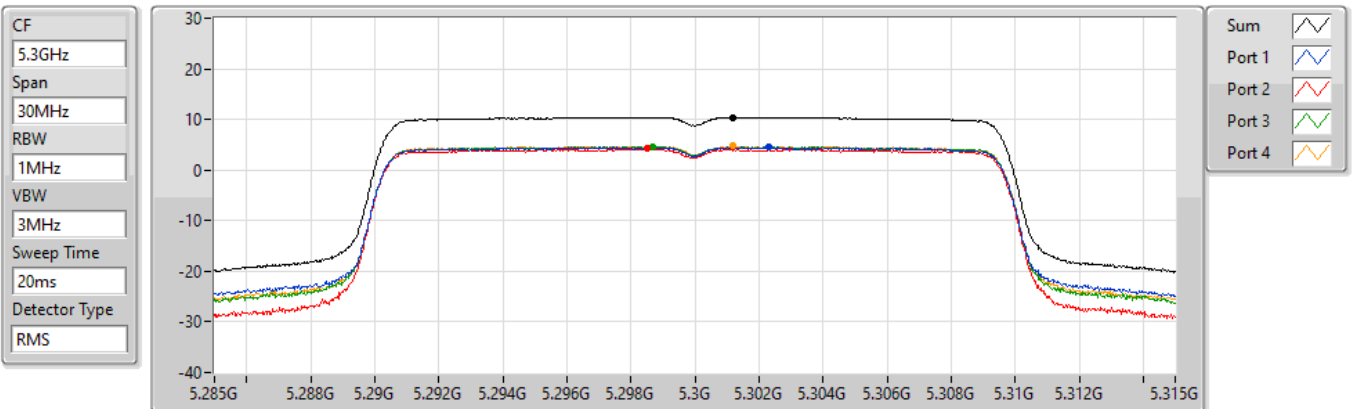

802.11ax HEW20_Nss1,(MCS0)_4TX

PSD

5300MHz

29/10/2021

Sum	PD	Port 1	Port 2	Port 3	Port 4
(dBm/RBW)	(dBm/RBW)	(dBm/RBW)	(dBm/RBW)	(dBm/RBW)	(dBm/RBW)
10.43	10.43	4.51	4.17	4.63	4.72