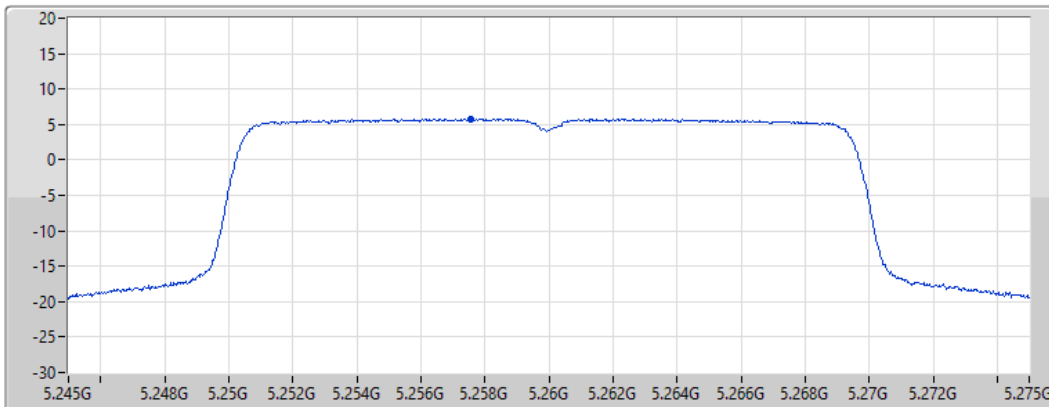

5260MHz

15/02/2022

CF
5.26GHz

Span
30MHz

RBW
1MHz

VBW
3MHz

Sweep Time
20ms

Detector Type
RMS