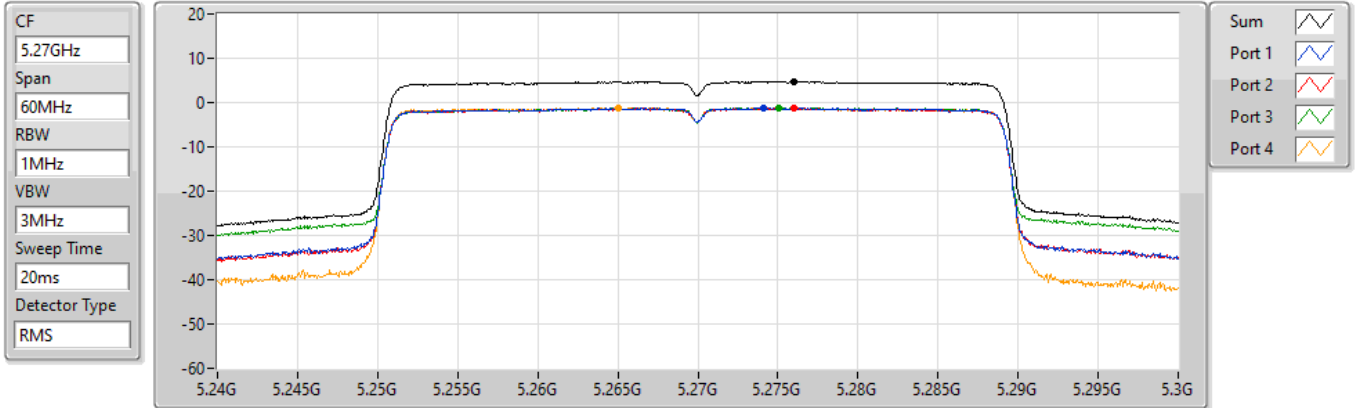

802.11ax HEW40_Nss1,(MCS0)_4TX

PSD

5270MHz

13/01/2022

Sum	PD	Port 1	Port 2	Port 3	Port 4
(dBm/RBW)	(dBm/RBW)	(dBm/RBW)	(dBm/RBW)	(dBm/RBW)	(dBm/RBW)
4.69	4.69	-1.20	-1.27	-1.16	-1.19