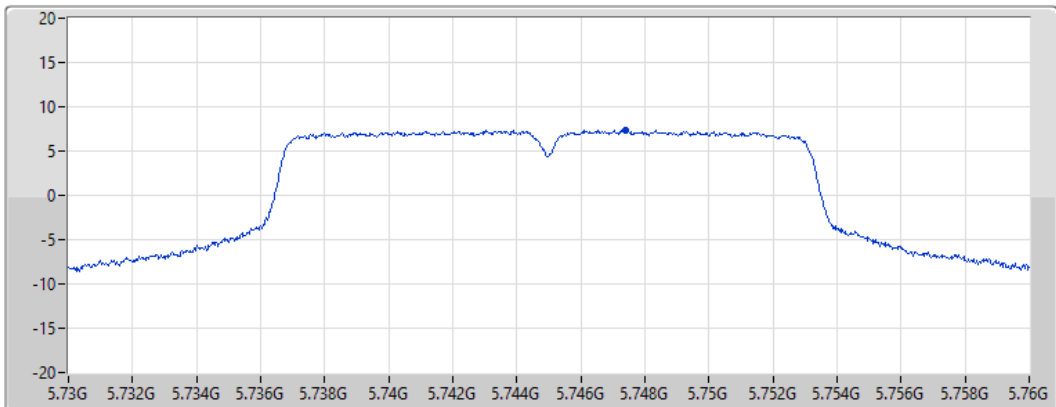

5745MHz

16/02/2022

CF
5.745GHz

Span
30MHz

RBW
500kHz

VBW
3MHz

Sweep Time
20ms

Detector Type
RMS

Port 1

Sum	PD	Port 1
(dBm/RBW)	(dBm/RBW)	(dBm/RBW)
7.37	7.37	7.37