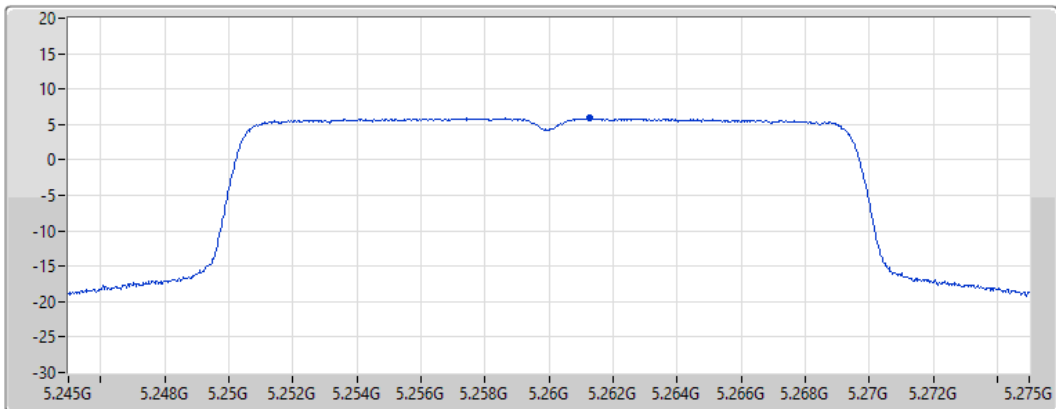

802.11ax HEW20_Nss1,(MCS0)_1TX

PSD

5260MHz

16/02/2022

CF
5.26GHz
Span
30MHz
RBW
1MHz
VBW
3MHz
Sweep Time
20ms
Detector Type
RMS

Port 1

Sum	PD	Port 1
(dBm/RBW)	(dBm/RBW)	(dBm/RBW)
5.84	5.84	5.84