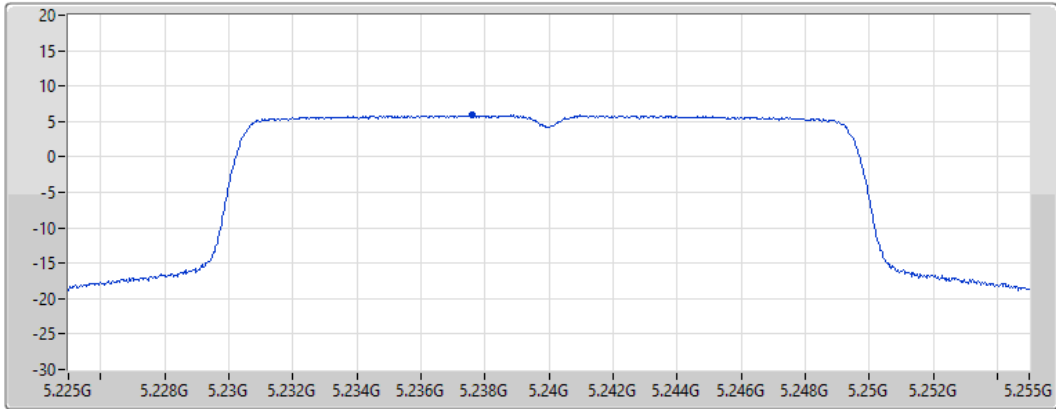

802.11ax HEW20_Nss1,(MCS0)_1TX

PSD

5240MHz

16/02/2022

CF
5.24GHz
Span
30MHz
RBW
1MHz
VBW
3MHz
Sweep Time
20ms
Detector Type
RMS

Port 1

Sum	PD	Port 1
(dBm/RBW)	(dBm/RBW)	(dBm/RBW)
5.92	5.92	5.92