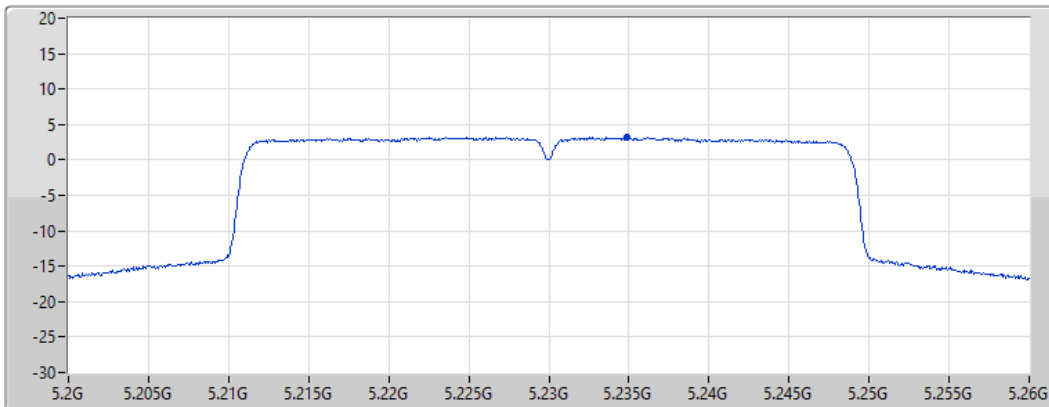

CF
5.23GHz

Span
60MHz

RBW
1MHz

VBW
3MHz

Sweep Time
20ms

Detector Type
RMS

Port 1 

Sum	PD	Port 1
(dBm/RBW)	(dBm/RBW)	(dBm/RBW)
3.17	3.17	3.17