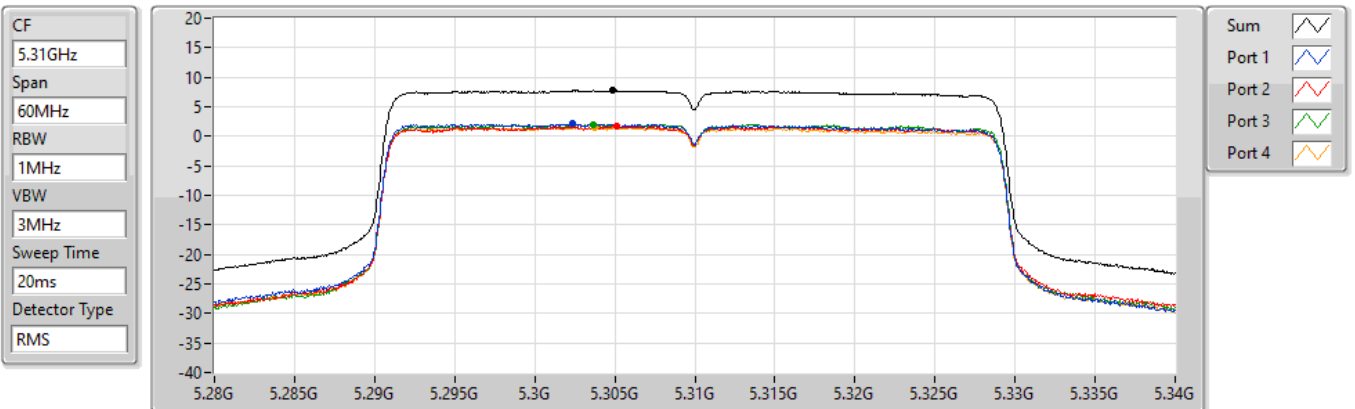

802.11ax HEW40_Nss1,(MCS0)_4TX

PSD

5310MHz

27/10/2021

Sum	PD	Port 1	Port 2	Port 3	Port 4
(dBm/RBW)	(dBm/RBW)	(dBm/RBW)	(dBm/RBW)	(dBm/RBW)	(dBm/RBW)
7.75	7.75	2.11	1.75	2.07	1.51