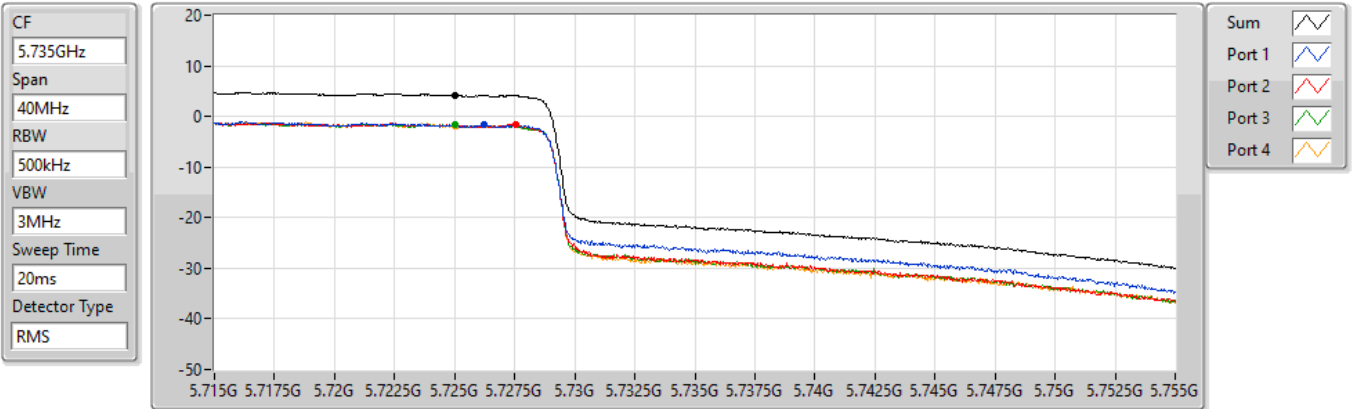

802.11ax HEW40_Nss1,(MCS0)_4TX

PSD

5710MHz Straddle 5.725-5.85GHz

29/10/2021

Sum	PD	Port 1	Port 2	Port 3	Port 4
(dBm/RBW)	(dBm/RBW)	(dBm/RBW)	(dBm/RBW)	(dBm/RBW)	(dBm/RBW)
4.19	4.19	-1.73	-1.60	-1.67	-1.76

802.11ax HEW80_Nss1,(MCS0)_4TX

PSD