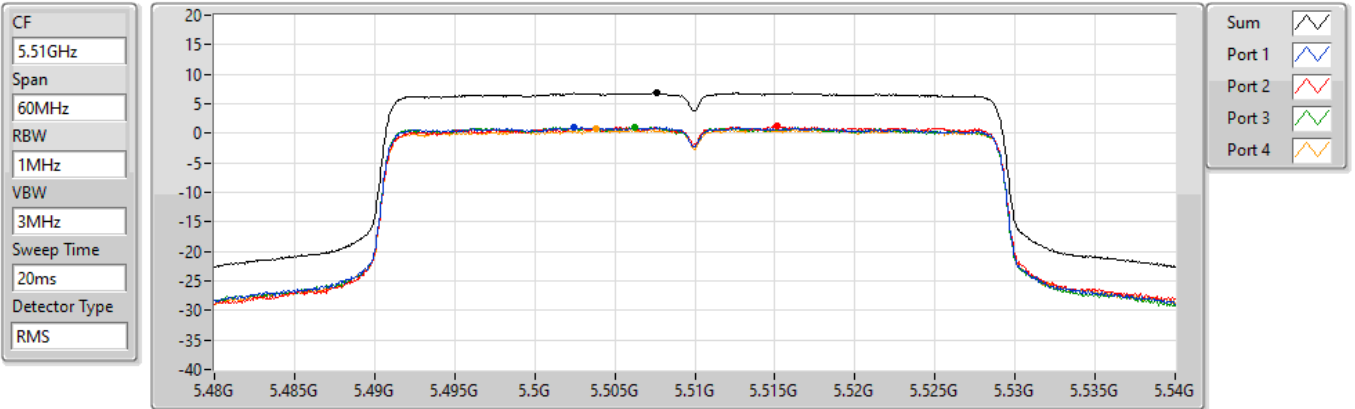

802.11ax HEW40_Nss1,(MCS0)_4TX

PSD

5510MHz

29/10/2021

Sum	PD	Port 1	Port 2	Port 3	Port 4
(dBm/RBW)	(dBm/RBW)	(dBm/RBW)	(dBm/RBW)	(dBm/RBW)	(dBm/RBW)
6.82	6.82	1.02	1.17	1.01	0.68

802.11ax HEW40_Nss1,(MCS0)_4TX

PSD