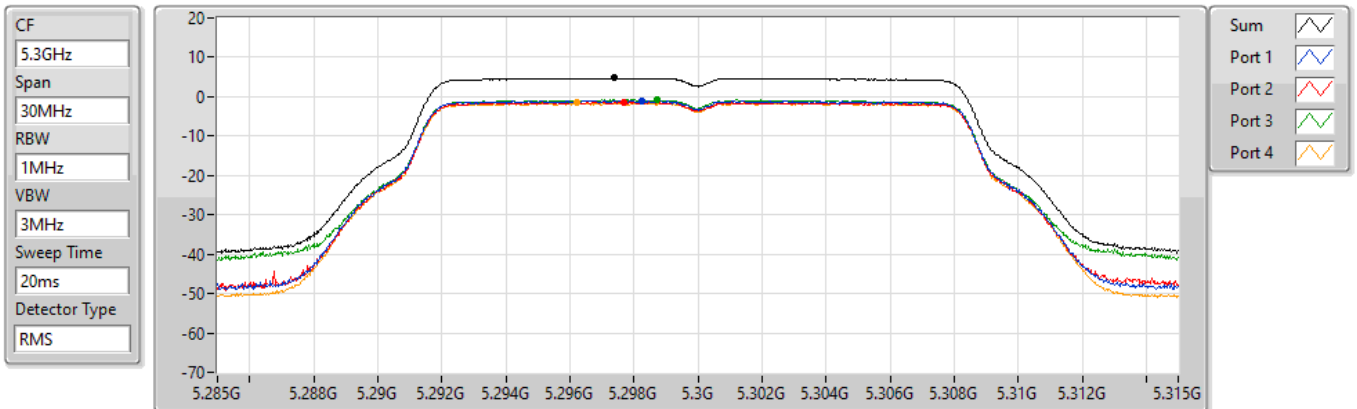

802.11a_Nss1,(6Mbps)_4TX

PSD

5300MHz

14/01/2022

Sum	PD	Port 1	Port 2	Port 3	Port 4
(dBm/RBW)	(dBm/RBW)	(dBm/RBW)	(dBm/RBW)	(dBm/RBW)	(dBm/RBW)
4.71	4.71	-1.06	-1.32	-0.82	-1.62