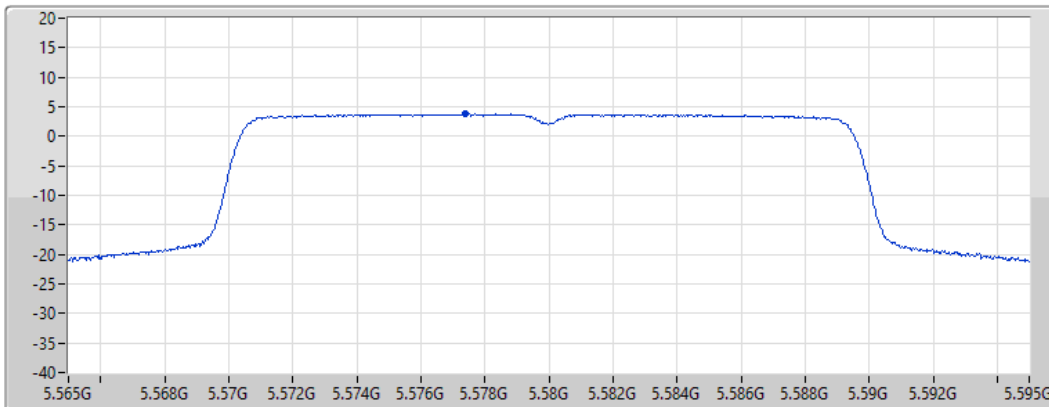

802.11ax HEW20_Nss1,(MCS0)_1TX

PSD

5580MHz

15/02/2022

CF
5.58GHz
Span
30MHz
RBW
1MHz
VBW
3MHz
Sweep Time
20ms
Detector Type
RMS

Port 1

Sum	PD	Port 1
(dBm/RBW)	(dBm/RBW)	(dBm/RBW)
3.75	3.75	3.75