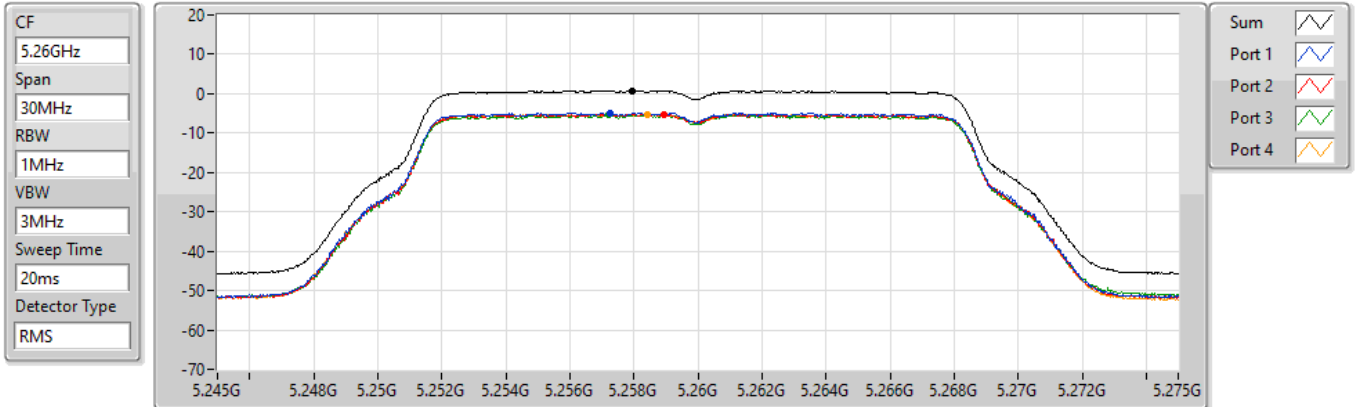

802.11a_Nss1,(6Mbps)_4TX

PSD

5260MHz

14/01/2022

Sum	PD	Port 1	Port 2	Port 3	Port 4
(dBm/RBW)	(dBm/RBW)	(dBm/RBW)	(dBm/RBW)	(dBm/RBW)	(dBm/RBW)
0.72	0.72	-4.89	-5.20	-5.42	-5.23