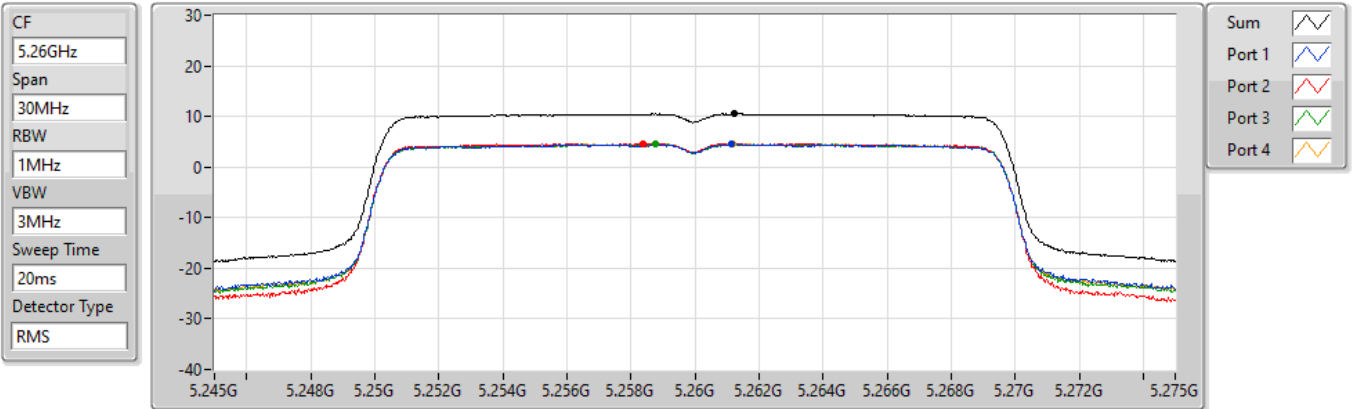

Port 2 

Port 3 

Port 4 

Sum	PD	Port 1	Port 2	Port 3	Port 4
(dBm/RBW)	(dBm/RBW)	(dBm/RBW)	(dBm/RBW)	(dBm/RBW)	(dBm/RBW)
7.26	7.26	1.42	1.18	1.20	1.54

802.11ax HEW20_Nss1,(MCS0)_4TX

PSD

5260MHz

29/10/2021