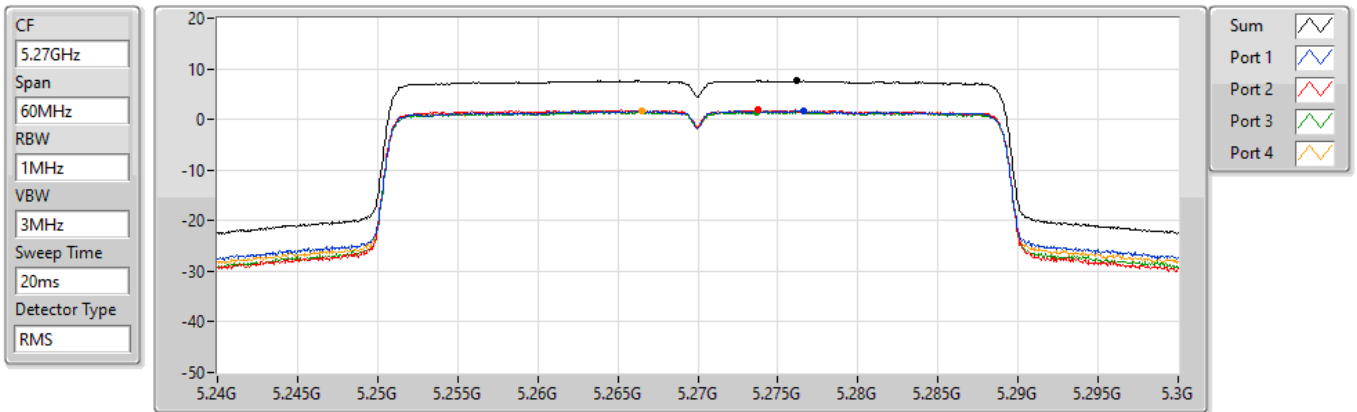

29/10/2021

Sum	PD	Port 1	Port 2	Port 3	Port 4
(dBm/RBW)	(dBm/RBW)	(dBm/RBW)	(dBm/RBW)	(dBm/RBW)	(dBm/RBW)
7.51	7.51	1.70	1.71	1.38	1.66

802.11ax HEW40_Nss1,(MCS0)_4TX

PSD

5270MHz

29/10/2021

Sum	PD	Port 1	Port 2	Port 3	Port 4
(dBm/RBW)	(dBm/RBW)	(dBm/RBW)	(dBm/RBW)	(dBm/RBW)	(dBm/RBW)
7.62	7.62	1.70	1.88	1.53	1.74