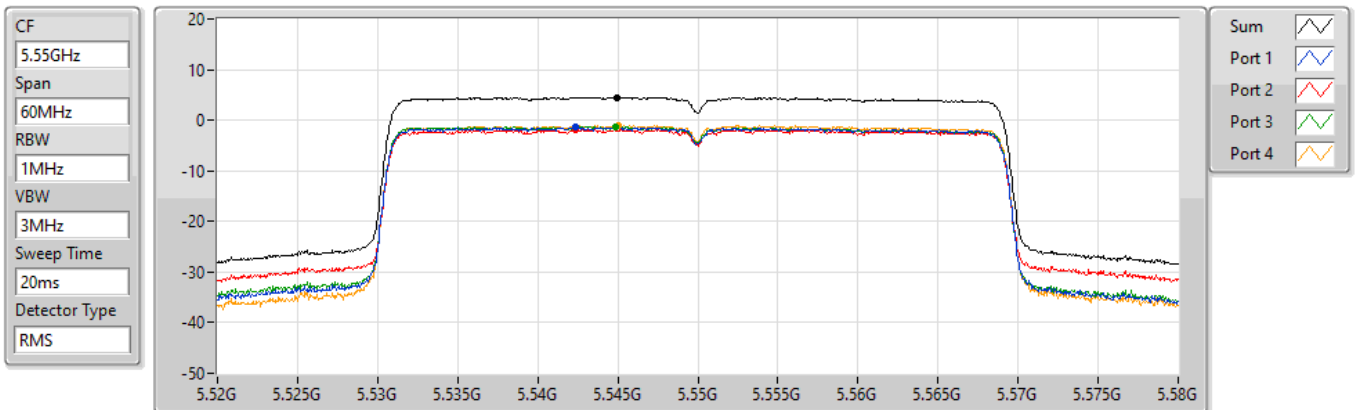

802.11ax HEW40_Nss1,(MCS0)_4TX

PSD

5550MHz

13/01/2022

Sum	PD	Port 1	Port 2	Port 3	Port 4
(dBm/RBW)	(dBm/RBW)	(dBm/RBW)	(dBm/RBW)	(dBm/RBW)	(dBm/RBW)
4.51	4.51	-1.46	-1.94	-1.26	-1.06