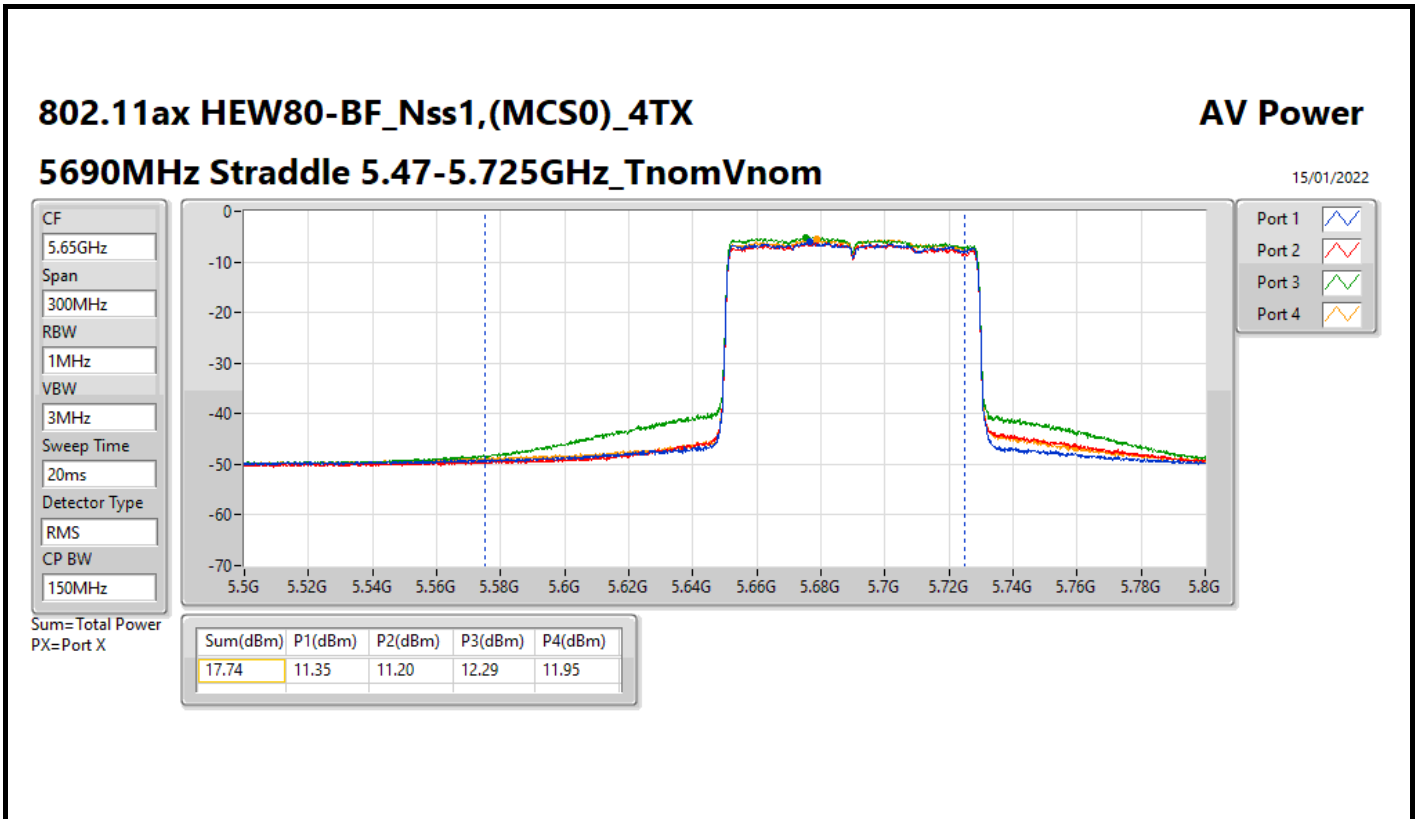

Summary

Mode	Total Power (dBm)	Total Power (W)
5.25-5.35GHz	-	-
802.11a_Nss1,(6Mbps)_4TX	14.53	0.02838
802.11ax HEW20_Nss1,(MCS0)_4TX	15.25	0.03350
802.11ax HEW40_Nss1,(MCS0)_4TX	18.00	0.06310
802.11ax HEW80_Nss1,(MCS0)_4TX	17.42	0.05521
5.47-5.725GHz	-	-
802.11a_Nss1,(6Mbps)_4TX	14.80	0.03020
802.11ax HEW20_Nss1,(MCS0)_4TX	15.42	0.03483
802.11ax HEW40_Nss1,(MCS0)_4TX	18.19	0.06592
802.11ax HEW80_Nss1,(MCS0)_4TX	19.66	0.09247
5.725-5.85GHz	-	-
802.11a_Nss1,(6Mbps)_4TX	6.56	0.00453
802.11ax HEW20_Nss1,(MCS0)_4TX	7.62	0.00578
802.11ax HEW40_Nss1,(MCS0)_4TX	7.12	0.00515
802.11ax HEW80_Nss1,(MCS0)_4TX	5.95	0.00394