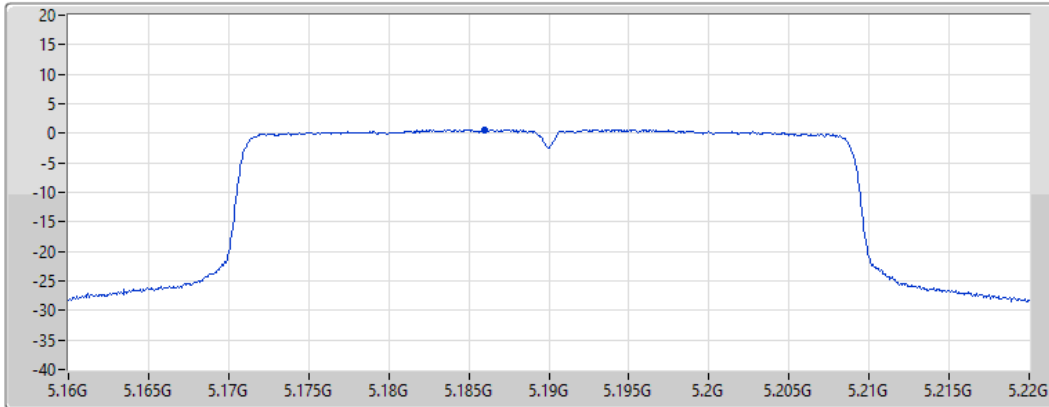

802.11ax HEW40_Nss1,(MCS0)_1TX

PSD

5190MHz

16/02/2022

CF
5.19GHz

Span
60MHz

RBW
1MHz

VBW
3MHz

Sweep Time
20ms

Detector Type
RMS

Port 1

Sum	PD	Port 1
(dBm/RBW)	(dBm/RBW)	(dBm/RBW)
0.58	0.58	0.58