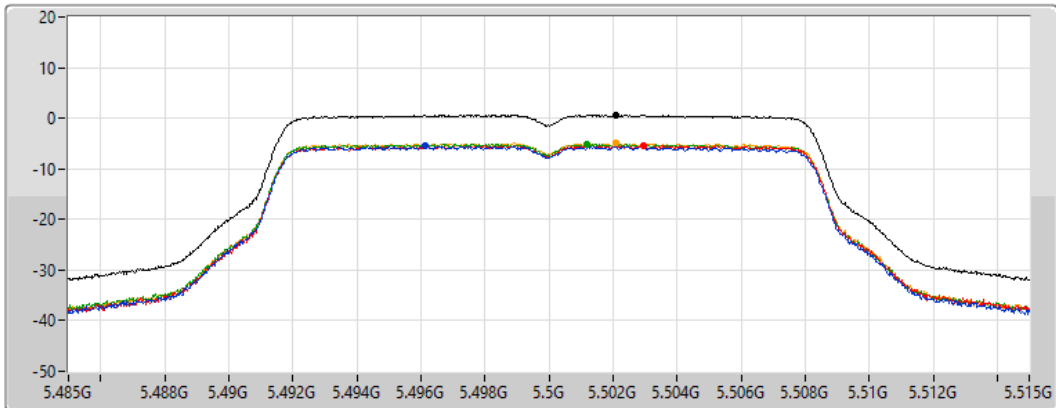

802.11a_Nss1,(6Mbps)_4TX

PSD

5500MHz

14/01/2022

CF
5.5GHz

Span
30MHz

RBW
1MHz

VBW
3MHz

Sweep Time
20ms

Detector Type
RMS

Sum

Port 1

Port 2

Port 3

Port 4

Sum	PD	Port 1	Port 2	Port 3	Port 4
(dBm/RBW)	(dBm/RBW)	(dBm/RBW)	(dBm/RBW)	(dBm/RBW)	(dBm/RBW)
0.62	0.62	-5.56	-5.41	-5.14	-4.87