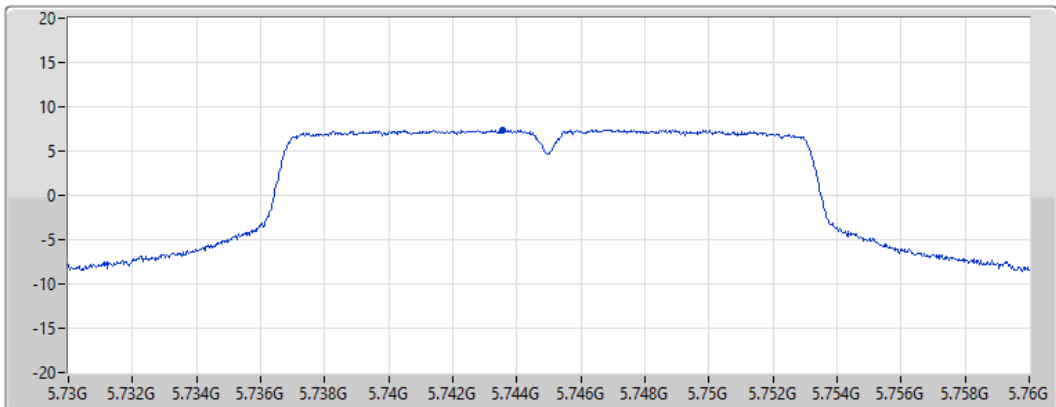

5745MHz

15/02/2022

CF
5.745GHz

Span
30MHz

RBW
500kHz

VBW
3MHz

Sweep Time
20ms

Detector Type
RMS

Port 1

Sum	PD	Port 1
(dBm/RBW)	(dBm/RBW)	(dBm/RBW)
7.42	7.42	7.42