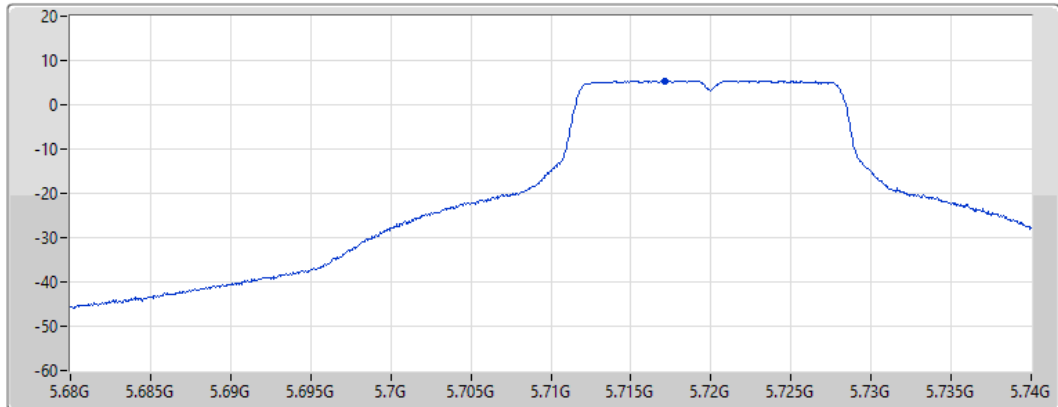

Port 1

Sum	PD	Port 1
(dBm/RBW)	(dBm/RBW)	(dBm/RBW)
5.46	5.46	5.46