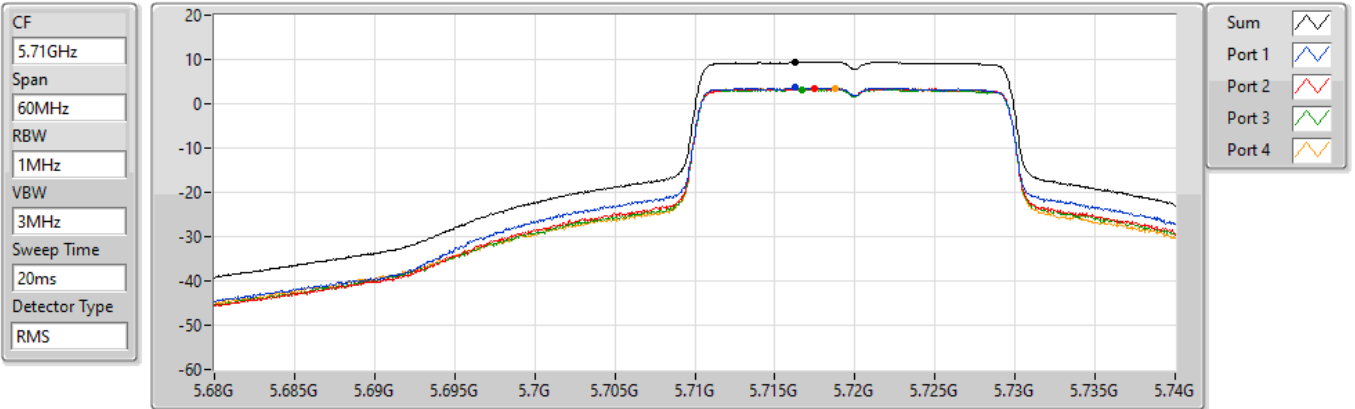

802.11ax HEW20_Nss1,(MCS0)_4TX
5720MHz Straddle 5.47-5.725GHz

PSD

29/10/2021

Sum	PD	Port 1	Port 2	Port 3	Port 4
(dBm/RBW)	(dBm/RBW)	(dBm/RBW)	(dBm/RBW)	(dBm/RBW)	(dBm/RBW)
9.40	9.40	3.61	3.53	3.26	3.56