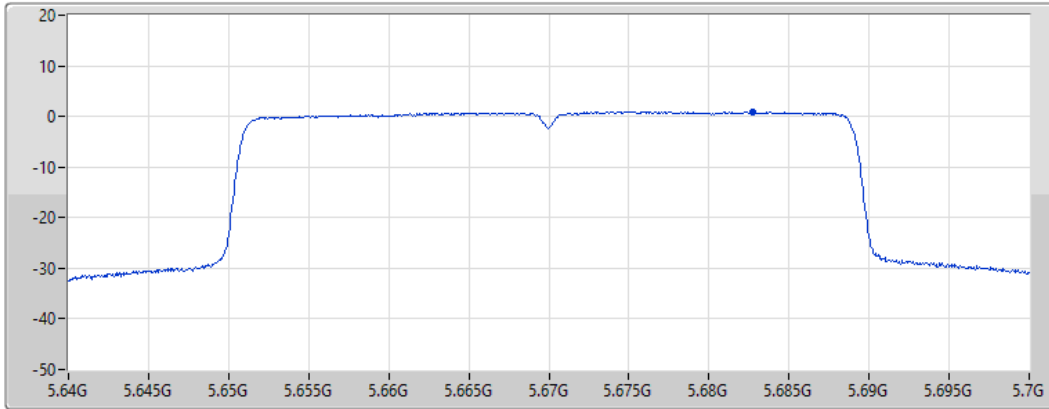

802.11ax HEW40_Nss1,(MCS0)_1TX

PSD

5670MHz

16/02/2022

CF
5.67GHz

Span
60MHz

RBW
1MHz

VBW
3MHz

Sweep Time
20ms

Detector Type
RMS

Port 1

Sum	PD	Port 1
(dBm/RBW)	(dBm/RBW)	(dBm/RBW)
0.89	0.89	0.89