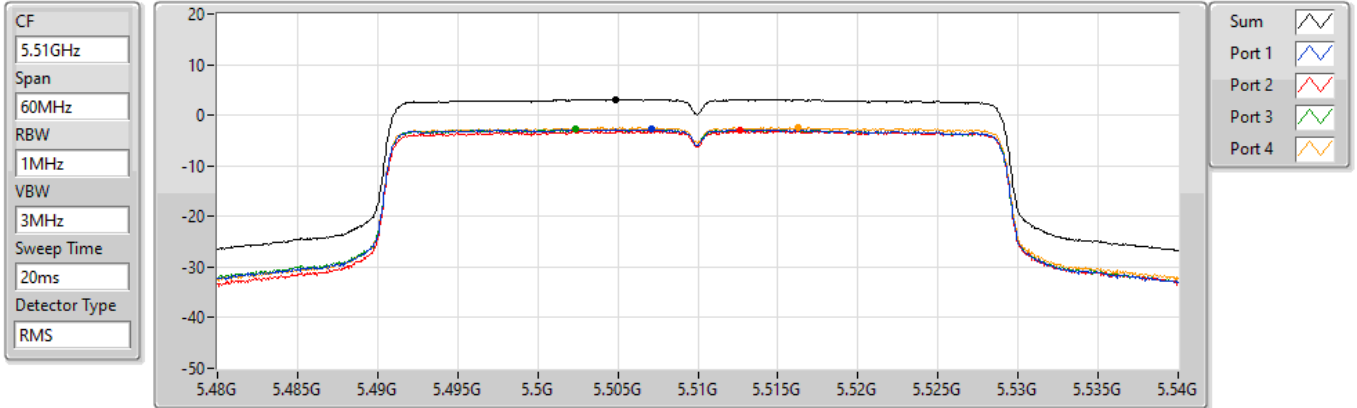

802.11ax HEW40_Nss1,(MCS0)_4TX

PSD

5510MHz

13/01/2022

Sum	PD	Port 1	Port 2	Port 3	Port 4
(dBm/RBW)	(dBm/RBW)	(dBm/RBW)	(dBm/RBW)	(dBm/RBW)	(dBm/RBW)
3.13	3.13	-2.78	-3.10	-2.81	-2.45