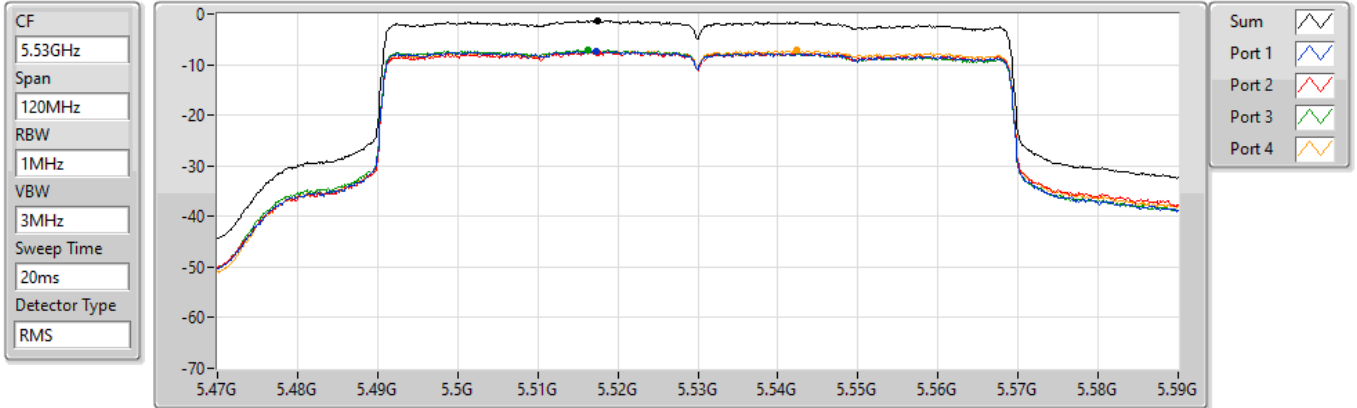

802.11ax HEW80_Nss1,(MCS0)_4TX

PSD

5530MHz

14/01/2022