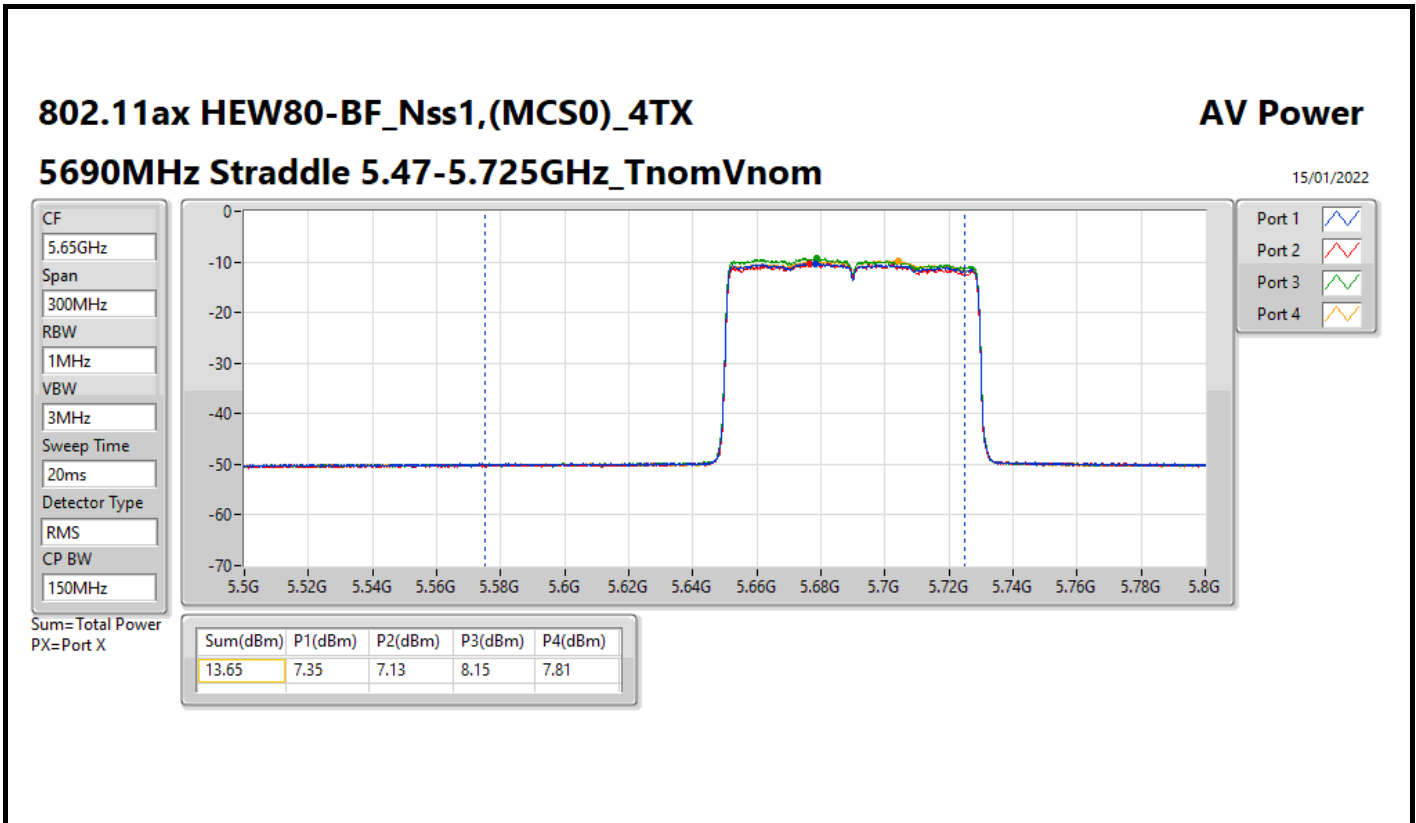

Summary

Mode	Total Power (dBm)	Total Power (W)
5.15-5.25GHz	-	-
802.11a_Nss1,(6Mbps)_1TX	21.20	0.13183
802.11ax HEW20_Nss1,(MCS0)_1TX	21.32	0.13552
802.11ax HEW40_Nss1,(MCS0)_1TX	19.51	0.08933
802.11ax HEW80_Nss1,(MCS0)_1TX	16.97	0.04977
5.25-5.35GHz	-	-
802.11a_Nss1,(6Mbps)_1TX	19.85	0.09661
802.11ax HEW20_Nss1,(MCS0)_1TX	19.83	0.09616
802.11ax HEW40_Nss1,(MCS0)_1TX	18.16	0.06546
802.11ax HEW80_Nss1,(MCS0)_1TX	16.32	0.04285
5.47-5.725GHz	-	-
802.11a_Nss1,(6Mbps)_1TX	18.64	0.07311
802.11ax HEW20_Nss1,(MCS0)_1TX	18.66	0.07345
802.11ax HEW40_Nss1,(MCS0)_1TX	18.54	0.07145
802.11ax HEW80_Nss1,(MCS0)_1TX	19.23	0.08375
5.725-5.85GHz	-	-
802.11a_Nss1,(6Mbps)_1TX	23.42	0.21979
802.11ax HEW20_Nss1,(MCS0)_1TX	23.42	0.21979
802.11ax HEW40_Nss1,(MCS0)_1TX	21.50	0.14125
802.11ax HEW80_Nss1,(MCS0)_1TX	19.80	0.09550