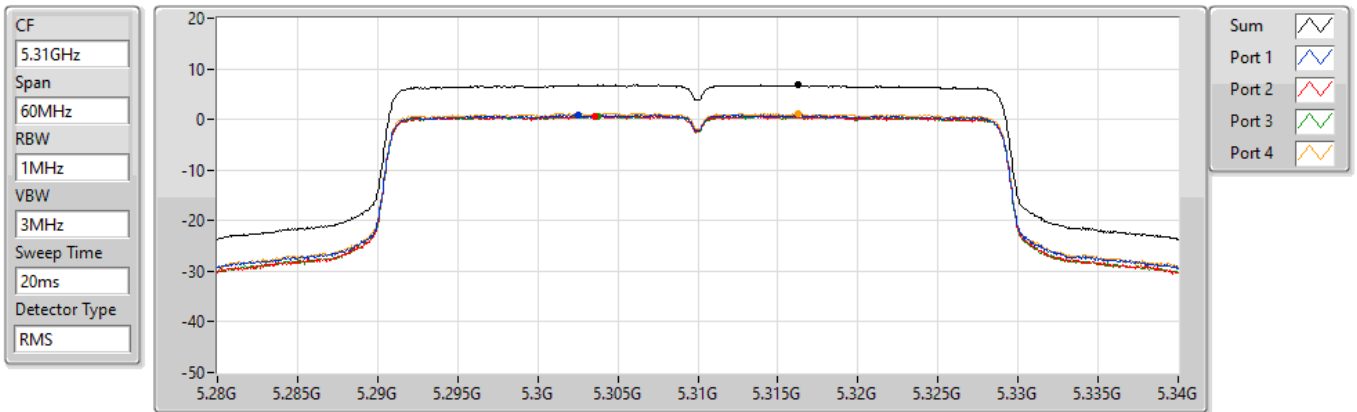

802.11ax HEW40_Nss1,(MCS0)_4TX

PSD

5310MHz

29/10/2021

Sum	PD	Port 1	Port 2	Port 3	Port 4
(dBm/RBW)	(dBm/RBW)	(dBm/RBW)	(dBm/RBW)	(dBm/RBW)	(dBm/RBW)
6.82	6.82	0.92	0.71	0.66	1.20