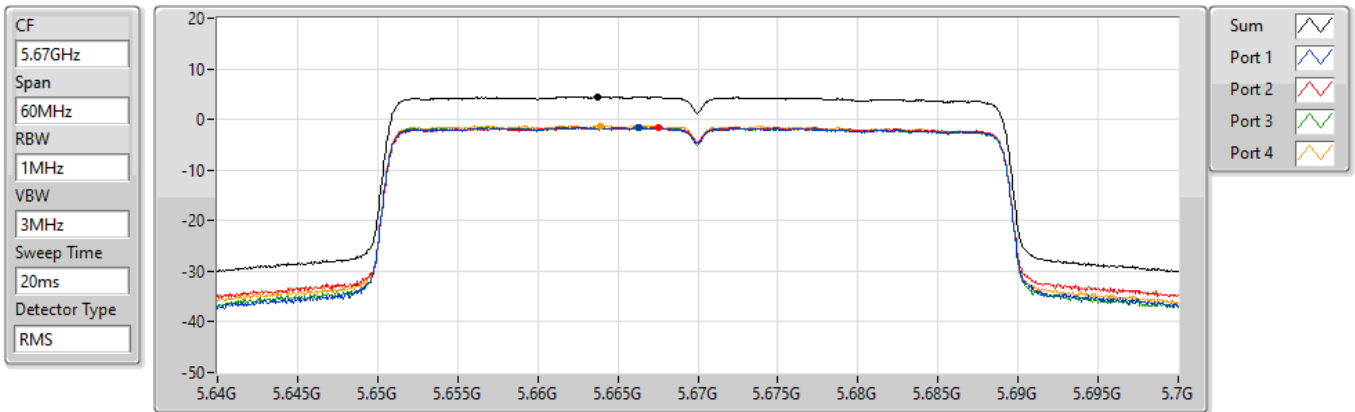

802.11ax HEW40_Nss1,(MCS0)_4TX

PSD

5670MHz

29/10/2021

Sum	PD	Port 1	Port 2	Port 3	Port 4
(dBm/RBW)	(dBm/RBW)	(dBm/RBW)	(dBm/RBW)	(dBm/RBW)	(dBm/RBW)
4.45	4.45	-1.55	-1.49	-1.53	-1.20

802.11ax HEW40_Nss1,(MCS0)_4TX

PSD