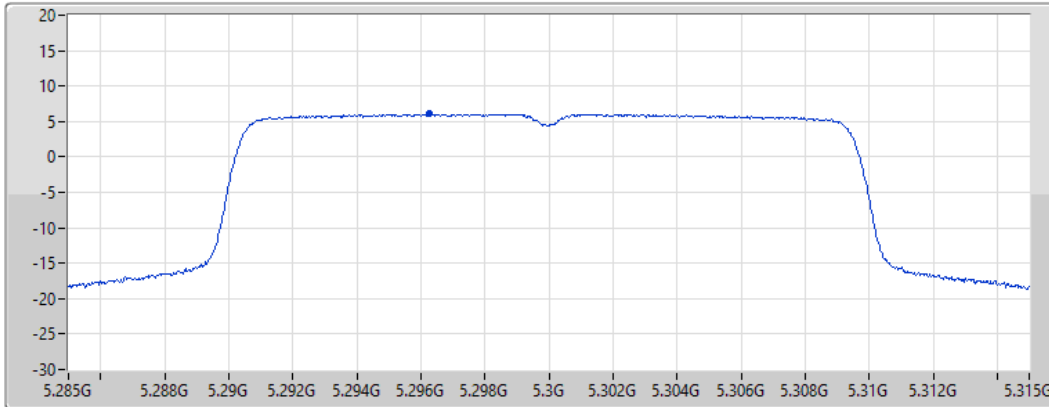

802.11ax HEW20_Nss1,(MCS0)_1TX

PSD

5300MHz

15/02/2022

CF
5.3GHz

Span
30MHz

RBW
1MHz

VBW
3MHz

Sweep Time
20ms

Detector Type
RMS

Port 1

Sum	PD	Port 1
(dBm/RBW)	(dBm/RBW)	(dBm/RBW)
6.04	6.04	6.04