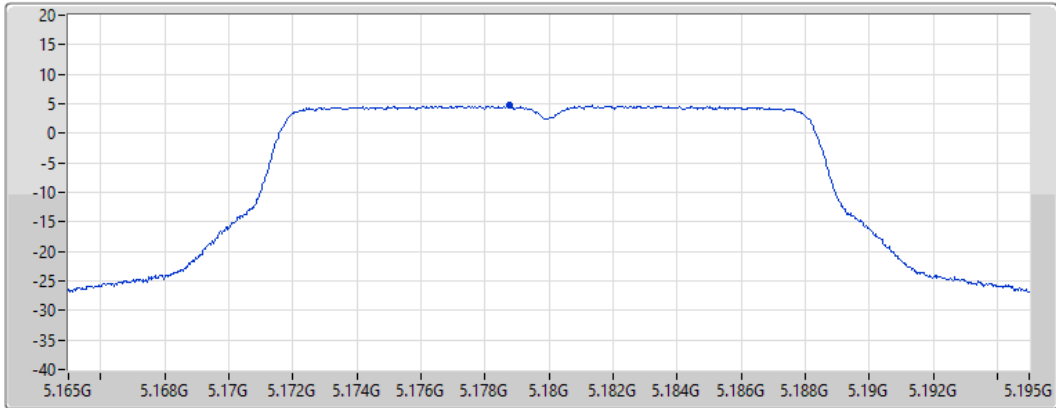

802.11a_Nss1,(6Mbps)_1TX

PSD

5180MHz

16/02/2022

CF
5.18GHz

Span
30MHz

RBW
1MHz

VBW
3MHz

Sweep Time
20ms

Detector Type
RMS

Port 1

Sum	PD	Port 1
(dBm/RBW)	(dBm/RBW)	(dBm/RBW)
4.68	4.68	4.68