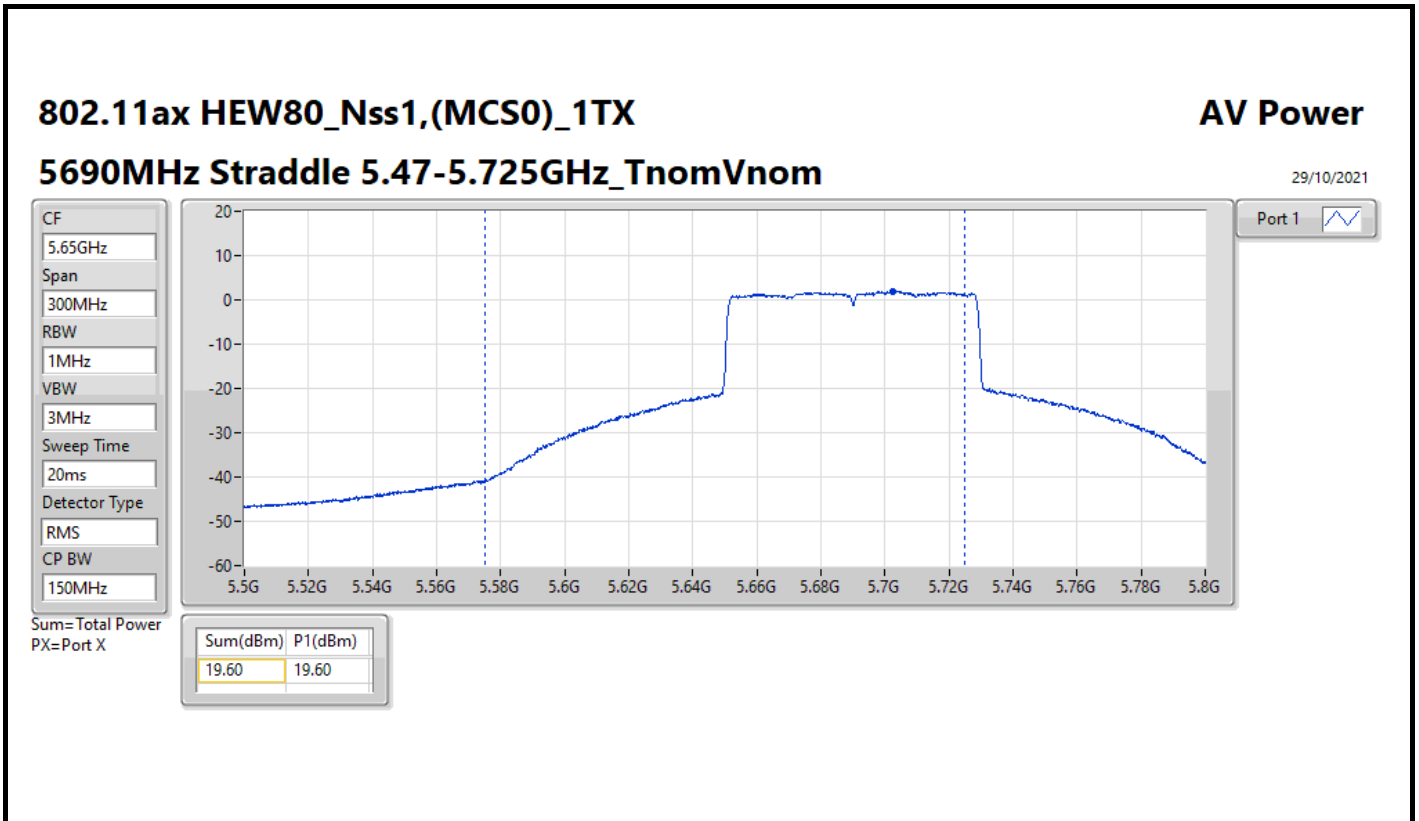

Summary

Mode	Total Power (dBm)	Total Power (W)
5.25-5.35GHz	-	-
802.11a_Nss1,(6Mbps)_4TX	18.33	0.06808
802.11ax HEW20_Nss1,(MCS0)_4TX	18.75	0.07499
802.11ax HEW40_Nss1,(MCS0)_4TX	21.38	0.13740
802.11ax HEW80_Nss1,(MCS0)_4TX	18.72	0.07447
5.47-5.725GHz	-	-
802.11a_Nss1,(6Mbps)_4TX	18.18	0.06577
802.11ax HEW20_Nss1,(MCS0)_4TX	18.75	0.07499
802.11ax HEW40_Nss1,(MCS0)_4TX	21.09	0.12853
802.11ax HEW80_Nss1,(MCS0)_4TX	20.91	0.12331
5.725-5.85GHz	-	-
802.11a_Nss1,(6Mbps)_4TX	10.77	0.01194
802.11ax HEW20_Nss1,(MCS0)_4TX	11.79	0.01510
802.11ax HEW40_Nss1,(MCS0)_4TX	11.04	0.01271
802.11ax HEW80_Nss1,(MCS0)_4TX	7.33	0.00541