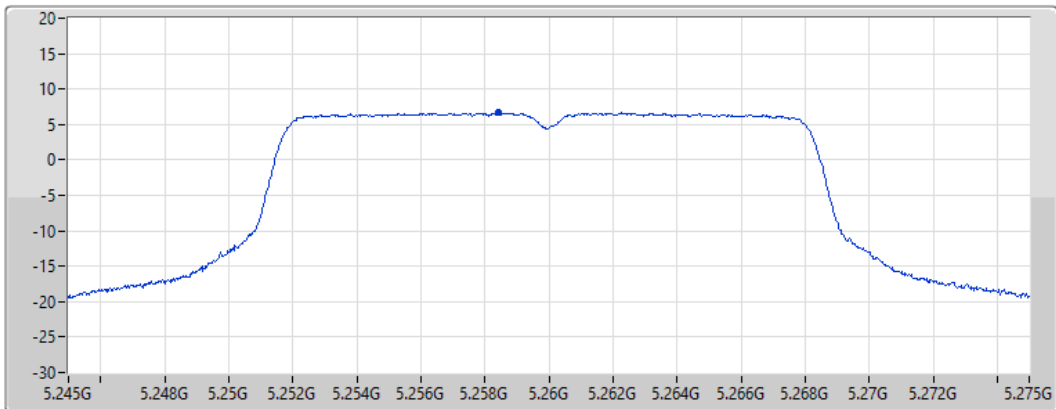

802.11a_Nss1,(6Mbps)_1TX

PSD

5260MHz

15/02/2022

CF
5.26GHz
Span
30MHz
RBW
1MHz
VBW
3MHz
Sweep Time
20ms
Detector Type
RMS

Port 1

Sum	PD	Port 1
(dBm/RBW)	(dBm/RBW)	(dBm/RBW)
6.66	6.66	6.66