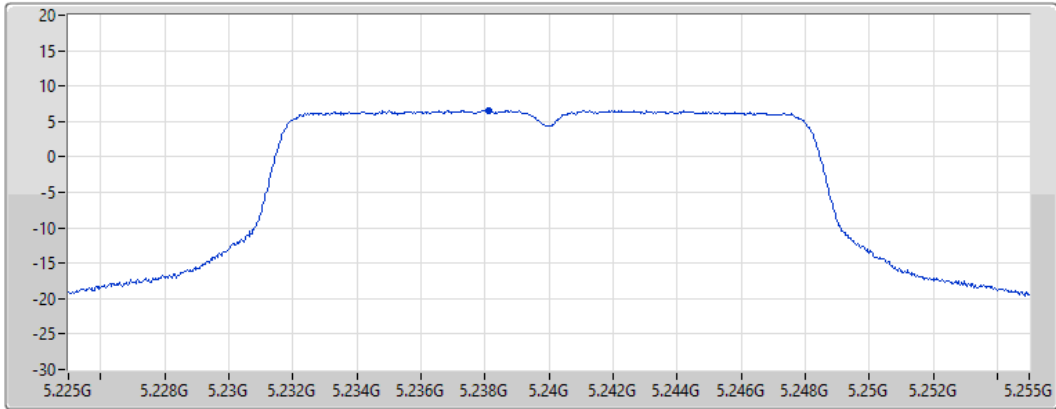

802.11a_Nss1,(6Mbps)_1TX

PSD

5240MHz

16/02/2022

CF
5.24GHz
Span
30MHz
RBW
1MHz
VBW
3MHz
Sweep Time
20ms
Detector Type
RMS

Port 1

Sum	PD	Port 1
(dBm/RBW)	(dBm/RBW)	(dBm/RBW)
6.55	6.55	6.55