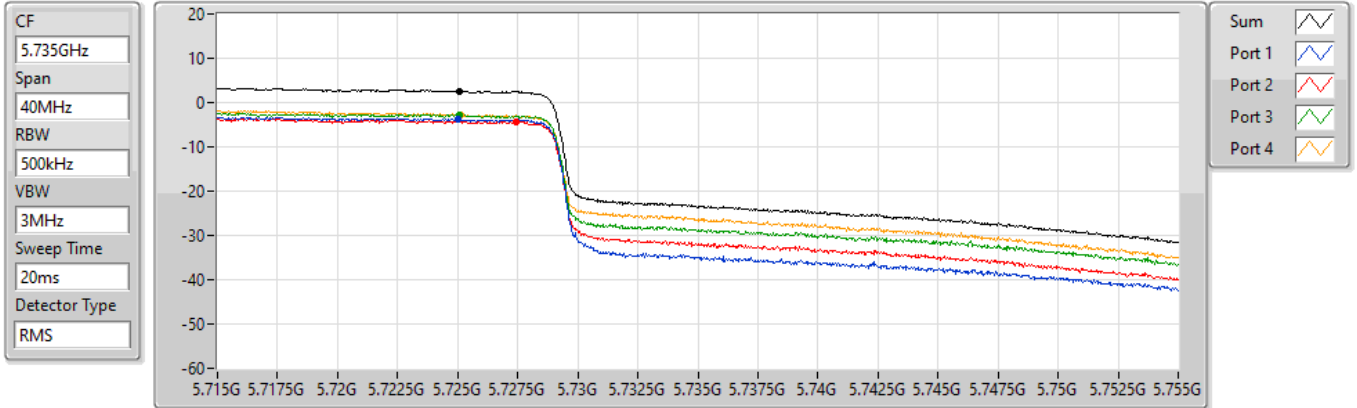

802.11ax HEW40_Nss1,(MCS0)_4TX

PSD

5710MHz Straddle 5.725-5.85GHz

14/01/2022

Sum	PD	Port 1	Port 2	Port 3	Port 4
(dBm/RBW)	(dBm/RBW)	(dBm/RBW)	(dBm/RBW)	(dBm/RBW)	(dBm/RBW)
2.59	2.59	-3.73	-4.23	-2.75	-2.70