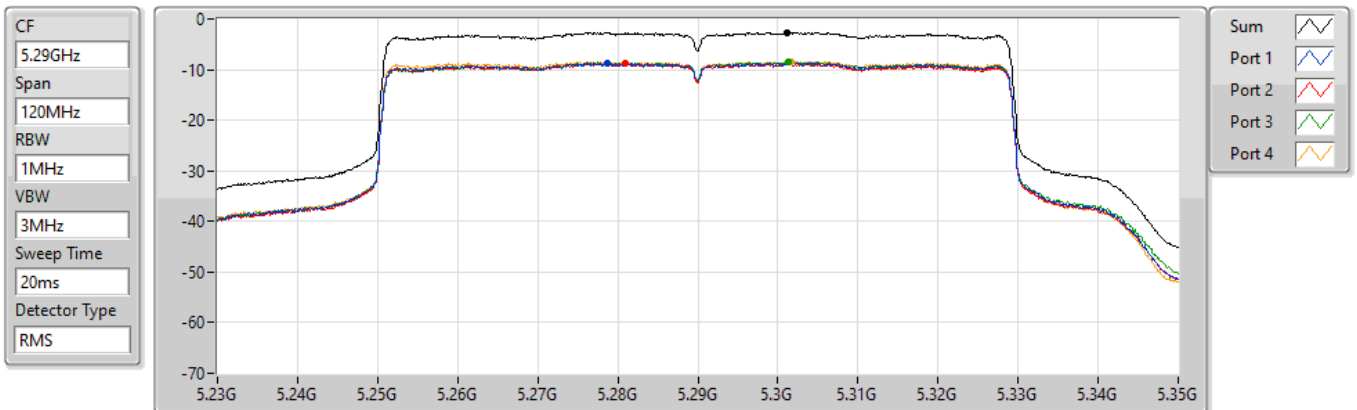

14/01/2022

Sum	PD	Port 1	Port 2	Port 3	Port 4
(dBm/RBW)	(dBm/RBW)	(dBm/RBW)	(dBm/RBW)	(dBm/RBW)	(dBm/RBW)
-1.17	-1.17	-7.76	-8.02	-6.61	-6.30

802.11ax HEW80_Nss1,(MCS0)_4TX

PSD

5290MHz

14/01/2022

Sum	PD	Port 1	Port 2	Port 3	Port 4
(dBm/RBW)	(dBm/RBW)	(dBm/RBW)	(dBm/RBW)	(dBm/RBW)	(dBm/RBW)
-2.67	-2.67	-8.67	-8.81	-8.52	-8.37