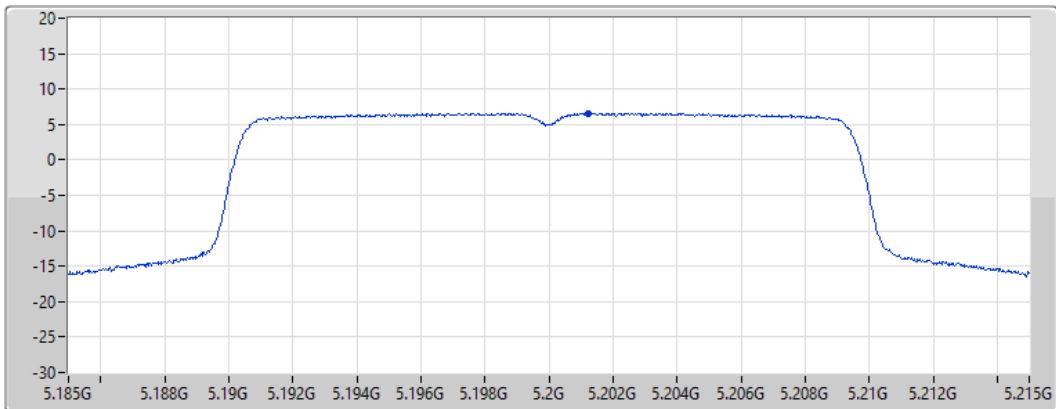

802.11ax HEW20_Nss1,(MCS0)_1TX

PSD

5200MHz

16/02/2022

CF
5.2GHz

Span
30MHz

RBW
1MHz

VBW
3MHz

Sweep Time
20ms

Detector Type
RMS

Port 1

Sum	PD	Port 1
(dBm/RBW)	(dBm/RBW)	(dBm/RBW)
6.61	6.61	6.61