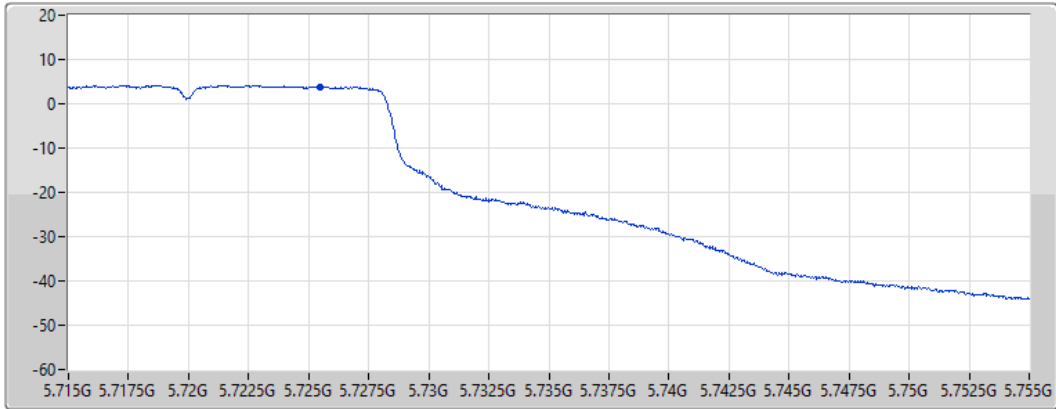

CF
5.735GHz

Span
40MHz

RBW
500kHz

VBW
3MHz

Sweep Time
20ms

Detector Type
RMS

Port 1 

Sum	PD	Port 1
(dBm/RBW)	(dBm/RBW)	(dBm/RBW)
3.88	3.88	3.88