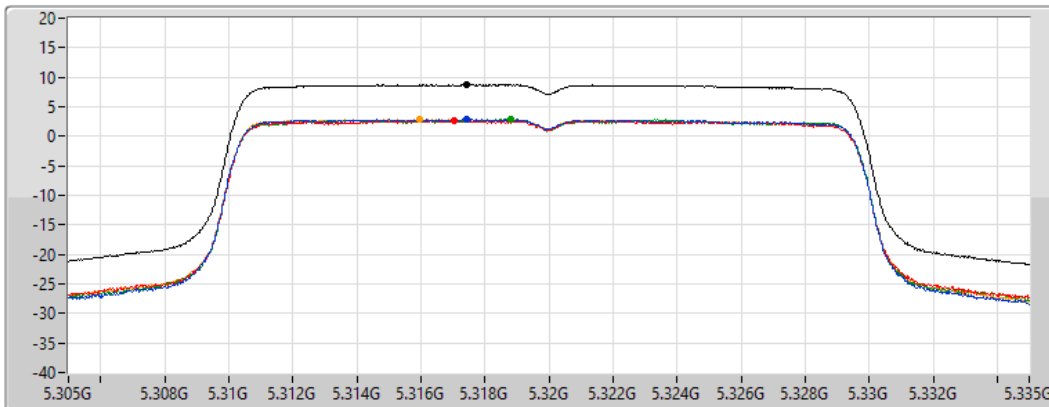

802.11ax HEW20_Nss1,(MCS0)_4TX

PSD

5320MHz

14/03/2022

CF
5.32GHz

Span
30MHz

RBW
1MHz

VBW
3MHz

Sweep Time
20ms

Detector Type
RMS

Sum

Port 1

Port 2

Port 3

Port 4

Sum	PD	Port 1	Port 2	Port 3	Port 4
(dBm/RBW)	(dBm/RBW)	(dBm/RBW)	(dBm/RBW)	(dBm/RBW)	(dBm/RBW)
8.70	8.70	2.88	2.65	2.87	2.90