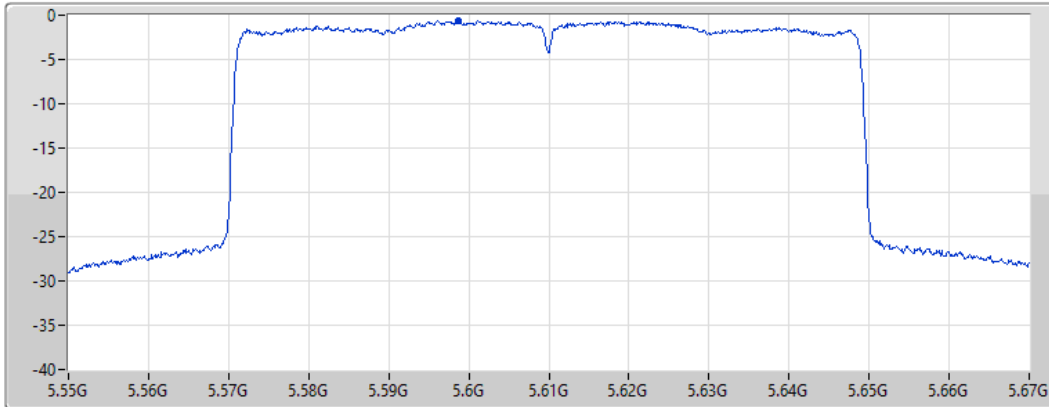

802.11ax HEW80_Nss1,(MCS0)_1TX

PSD

5610MHz

16/02/2022

CF
5.61GHz

Span
120MHz

RBW
1MHz

VBW
3MHz

Sweep Time
20ms

Detector Type
RMS

Port 1

Sum	PD	Port 1
(dBm/RBW)	(dBm/RBW)	(dBm/RBW)
-0.64	-0.64	-0.64