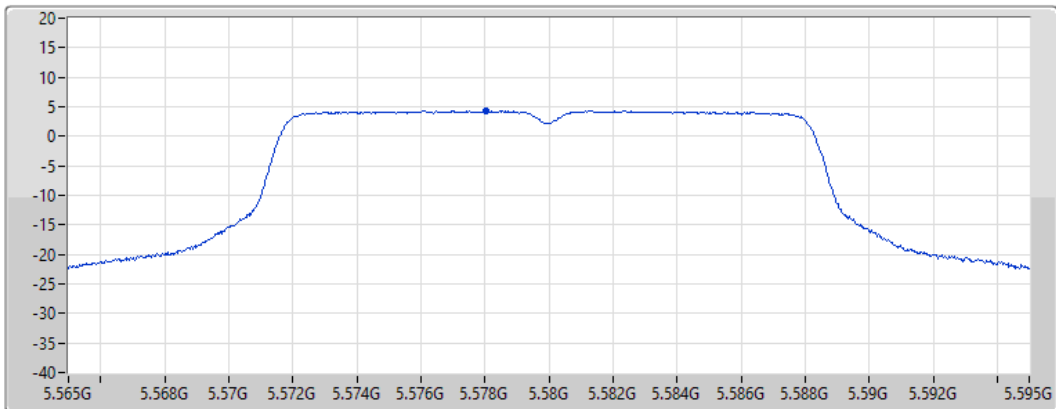

802.11a_Nss1,(6Mbps)_1TX

PSD

5580MHz

16/02/2022

CF
5.58GHz

Span
30MHz

RBW
1MHz

VBW
3MHz

Sweep Time
20ms

Detector Type
RMS

Port 1

Sum	PD	Port 1
(dBm/RBW)	(dBm/RBW)	(dBm/RBW)
4.30	4.30	4.30