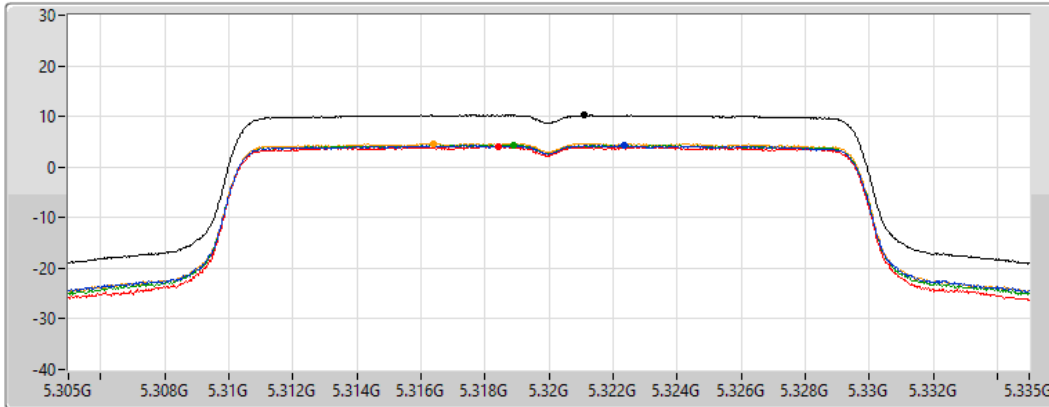

Sweep Time
20ms

Detector Type
RMS

Sum 

Port 1 

Port 2 

Port 3 

Port 4 

Sum	PD	Port 1	Port 2	Port 3	Port 4
(dBm/RBW)	(dBm/RBW)	(dBm/RBW)	(dBm/RBW)	(dBm/RBW)	(dBm/RBW)
10.25	10.25	4.31	4.01	4.37	4.66