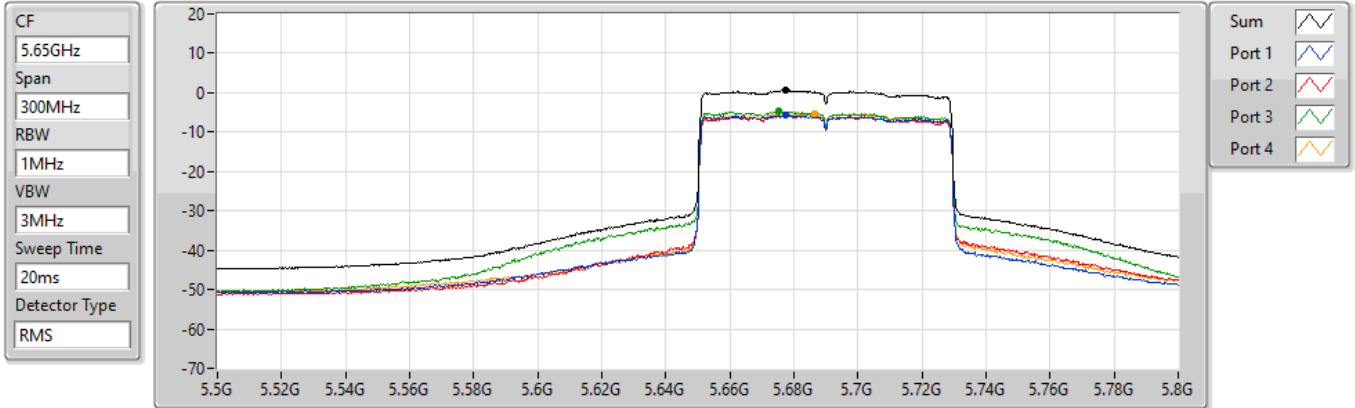

802.11ax HEW80_Nss1,(MCS0)_4TX

PSD

5690MHz Straddle 5.47-5.725GHz

14/01/2022

Sum	PD	Port 1	Port 2	Port 3	Port 4
(dBm/RBW)	(dBm/RBW)	(dBm/RBW)	(dBm/RBW)	(dBm/RBW)	(dBm/RBW)
0.54	0.54	-5.65	-5.71	-4.77	-5.35