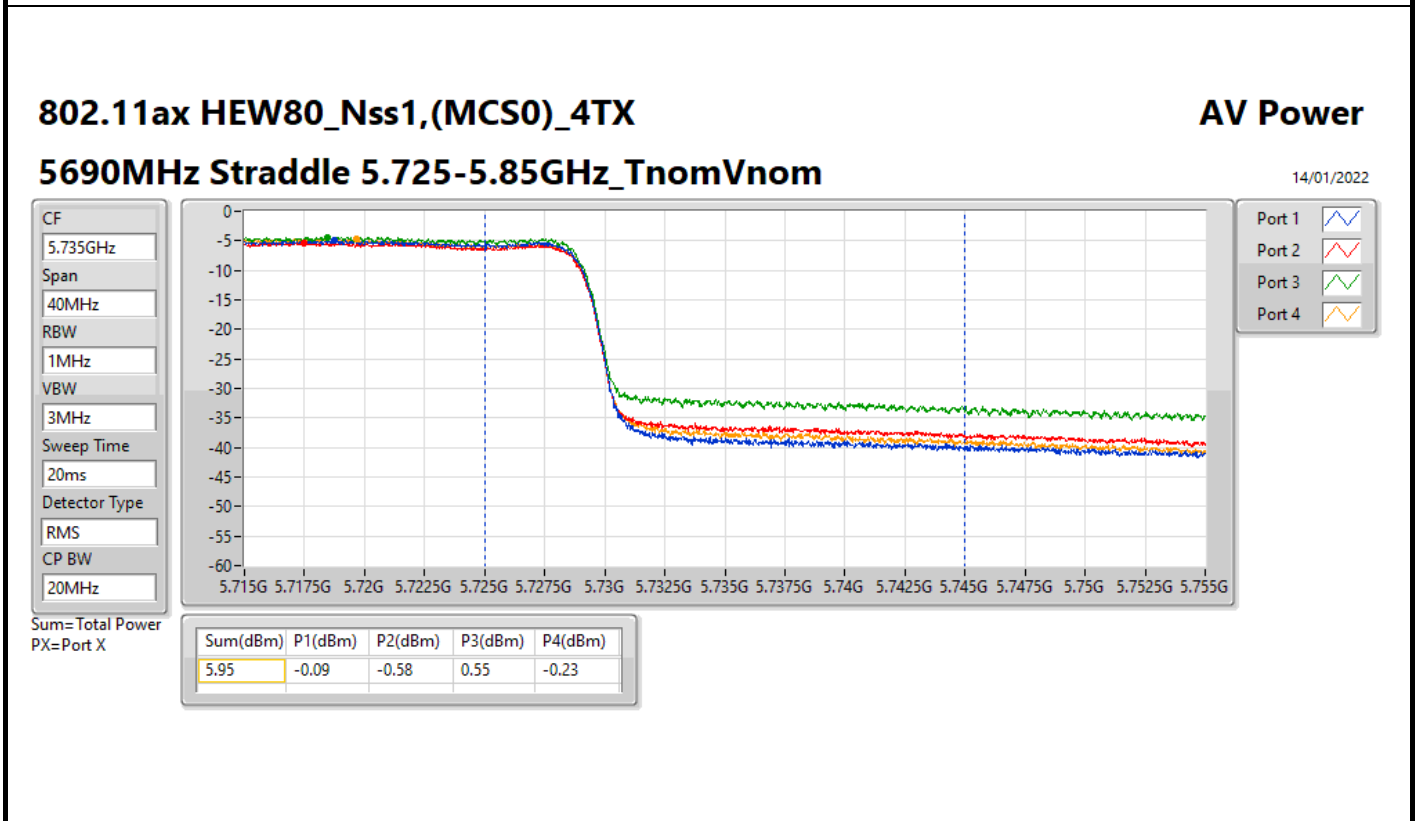

DG = Directional Gain; Port X = Port X output power

Summary

Mode	Total Power (dBm)	Total Power (W)
5.25-5.35GHz	-	-
802.11ax HEW20-BF_Nss1,(MCS0)_4TX	13.76	0.02377
802.11ax HEW40-BF_Nss1,(MCS0)_4TX	13.79	0.02393
802.11ax HEW80-BF_Nss1,(MCS0)_4TX	13.94	0.02477
5.47-5.725GHz	-	-
802.11ax HEW20-BF_Nss1,(MCS0)_4TX	13.95	0.02483
802.11ax HEW40-BF_Nss1,(MCS0)_4TX	13.95	0.02483
802.11ax HEW80-BF_Nss1,(MCS0)_4TX	13.94	0.02477
5.725-5.85GHz	-	-
802.11ax HEW20-BF_Nss1,(MCS0)_4TX	7.62	0.00578
802.11ax HEW40-BF_Nss1,(MCS0)_4TX	3.57	0.00228
802.11ax HEW80-BF_Nss1,(MCS0)_4TX	0.03	0.00101