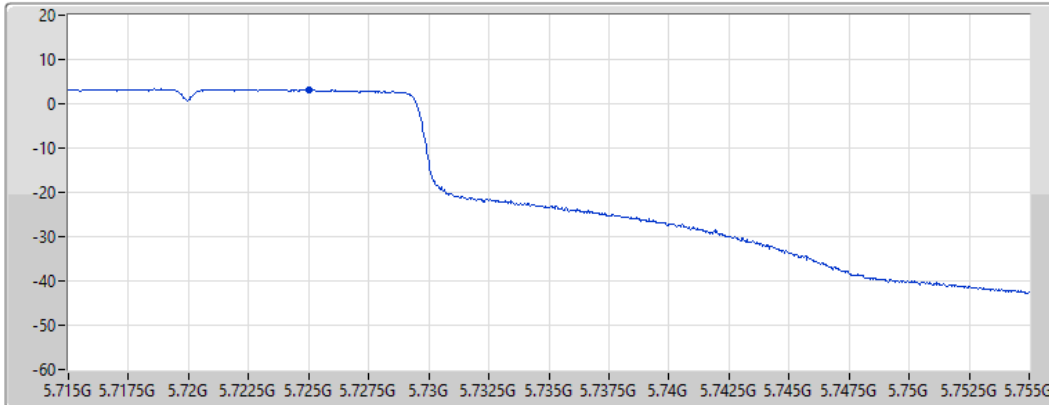

802.11ax HEW20_Nss1,(MCS0)_1TX

PSD

5720MHz Straddle 5.725-5.85GHz

15/02/2022

CF
5.735GHz

Span
40MHz

RBW
500kHz

VBW
3MHz

Sweep Time
20ms

Detector Type
RMS

Port 1

Sum	PD	Port 1
(dBm/RBW)	(dBm/RBW)	(dBm/RBW)
3.14	3.14	3.14