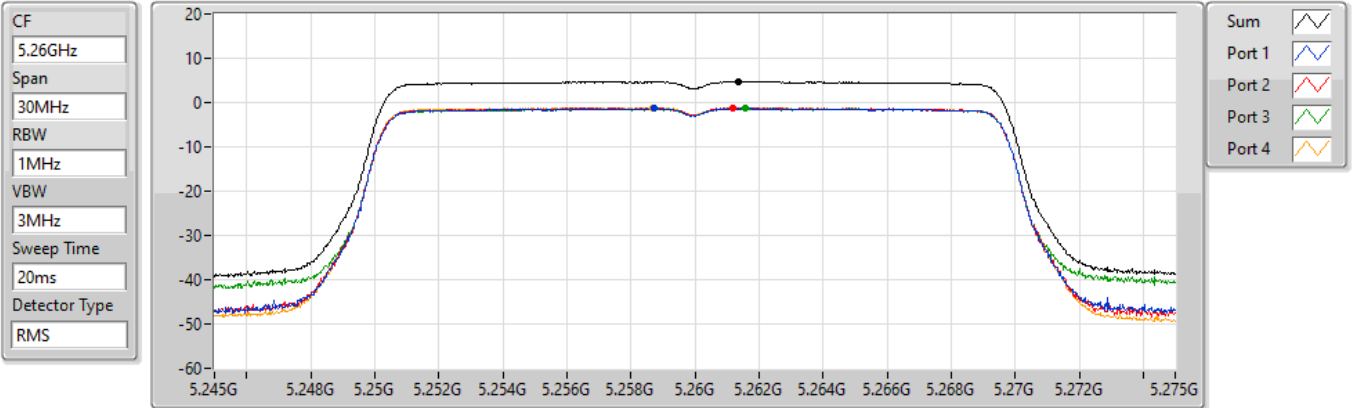

802.11ax HEW20_Nss1,(MCS0)_4TX

PSD

5260MHz

13/01/2022

Sum	PD	Port 1	Port 2	Port 3	Port 4
(dBm/RBW)	(dBm/RBW)	(dBm/RBW)	(dBm/RBW)	(dBm/RBW)	(dBm/RBW)
4.68	4.68	-1.32	-1.20	-1.37	-1.19