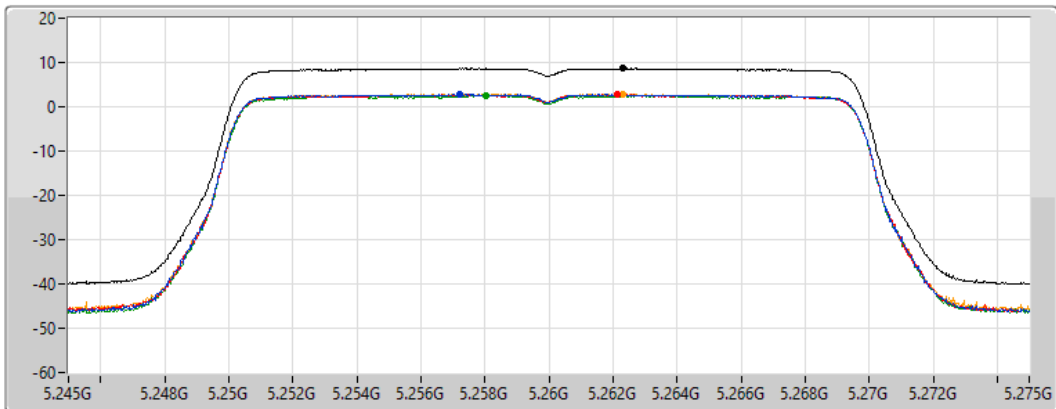

802.11ax HEW20_Nss1,(MCS0)_4TX

PSD

5260MHz

14/03/2022

CF
5.26GHz

Span
30MHz

RBW
1MHz

VBW
3MHz

Sweep Time
20ms

Detector Type
RMS

Sum

Port 1

Port 2

Port 3

Port 4

Sum	PD	Port 1	Port 2	Port 3	Port 4
(dBm/RBW)	(dBm/RBW)	(dBm/RBW)	(dBm/RBW)	(dBm/RBW)	(dBm/RBW)
8.67	8.67	2.77	2.75	2.57	2.77