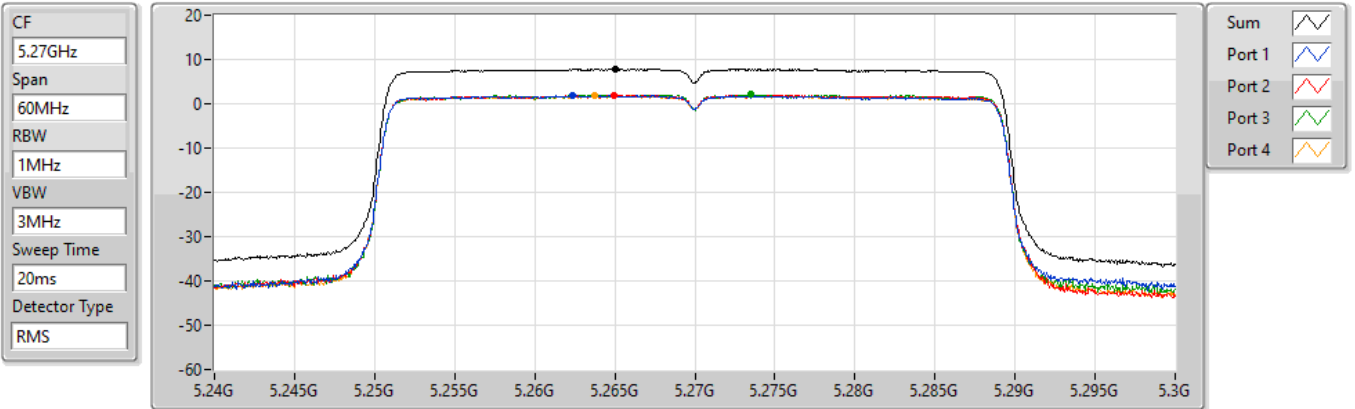

Port 4 

Sum	PD	Port 1	Port 2	Port 3	Port 4
(dBm/RBW)	(dBm/RBW)	(dBm/RBW)	(dBm/RBW)	(dBm/RBW)	(dBm/RBW)
8.70	8.70	2.88	2.65	2.87	2.90

802.11ax HEW40_Nss1,(MCS0)_4TX

PSD

5270MHz

27/10/2021

Sum	PD	Port 1	Port 2	Port 3	Port 4
(dBm/RBW)	(dBm/RBW)	(dBm/RBW)	(dBm/RBW)	(dBm/RBW)	(dBm/RBW)
7.80	7.80	1.88	1.98	2.12	1.80