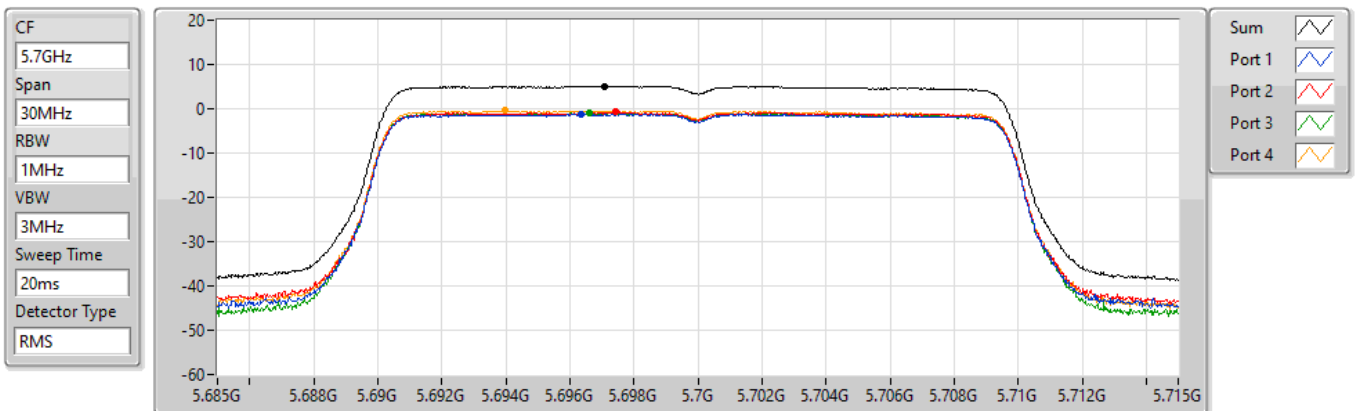

802.11ax HEW20_Nss1,(MCS0)_4TX

PSD

5700MHz

29/10/2021

Sum	PD	Port 1	Port 2	Port 3	Port 4
(dBm/RBW)	(dBm/RBW)	(dBm/RBW)	(dBm/RBW)	(dBm/RBW)	(dBm/RBW)
5.04	5.04	-1.25	-0.74	-1.02	-0.46