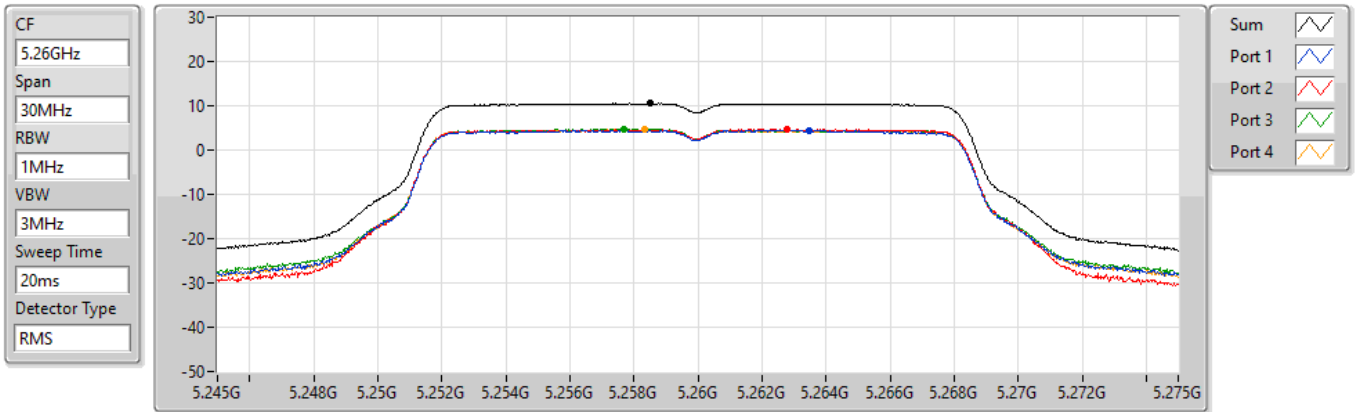

802.11a_Nss1,(6Mbps)_4TX

PSD

5260MHz

29/10/2021

Sum	PD	Port 1	Port 2	Port 3	Port 4
(dBm/RBW)	(dBm/RBW)	(dBm/RBW)	(dBm/RBW)	(dBm/RBW)	(dBm/RBW)
10.50	10.50	4.51	4.65	4.74	4.68