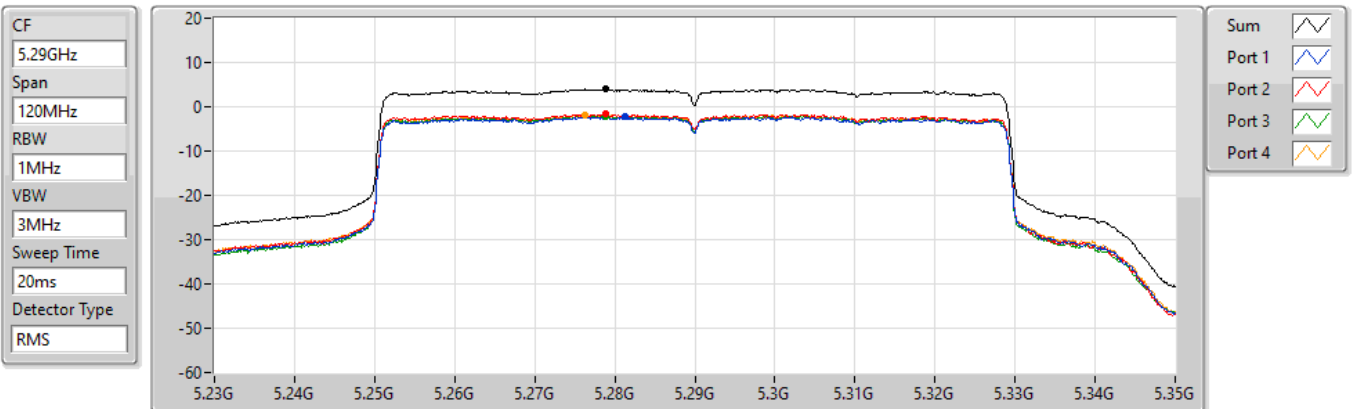

5290MHz

29/10/2021

Sum	PD	Port 1	Port 2	Port 3	Port 4
(dBm/RBW)	(dBm/RBW)	(dBm/RBW)	(dBm/RBW)	(dBm/RBW)	(dBm/RBW)
3.97	3.97	-2.27	-1.61	-2.10	-1.95