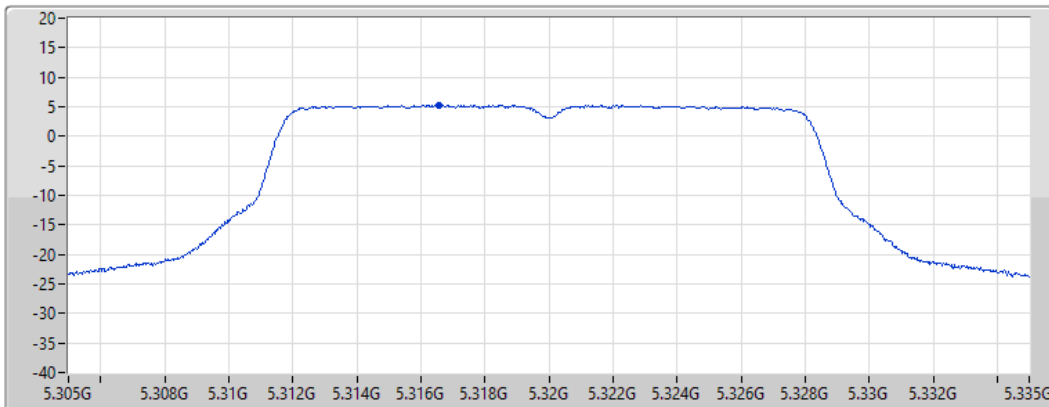

802.11a_Nss1,(6Mbps)_1TX

PSD

5320MHz

15/02/2022

CF
5.32GHz

Span
30MHz

RBW
1MHz

VBW
3MHz

Sweep Time
20ms

Detector Type
RMS

Sum	PD	Port 1
(dBm/RBW)	(dBm/RBW)	(dBm/RBW)
5.25	5.25	5.25