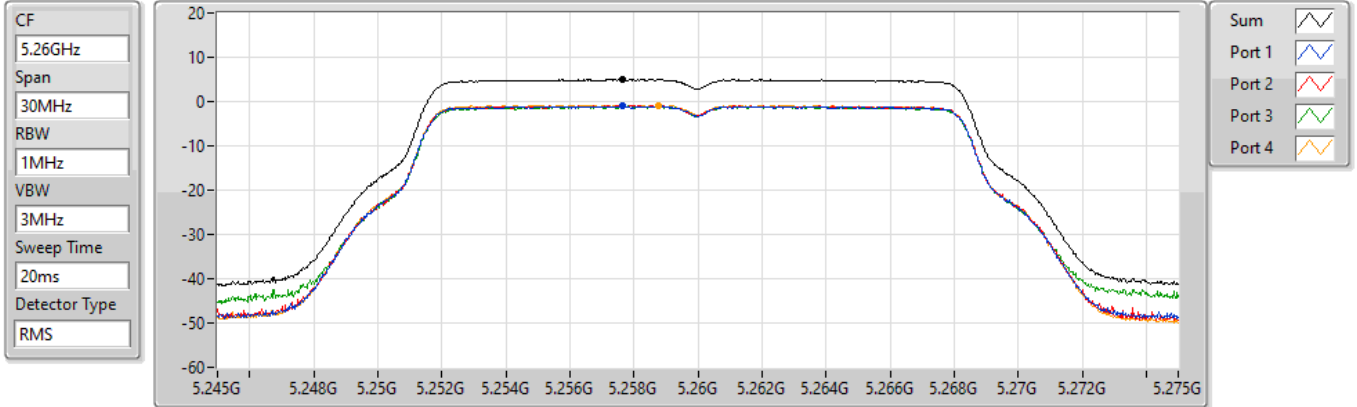

802.11a_Nss1,(6Mbps)_4TX

PSD

5260MHz

13/01/2022

Sum	PD	Port 1	Port 2	Port 3	Port 4
(dBm/RBW)	(dBm/RBW)	(dBm/RBW)	(dBm/RBW)	(dBm/RBW)	(dBm/RBW)
4.96	4.96	-1.06	-0.93	-1.05	-0.87