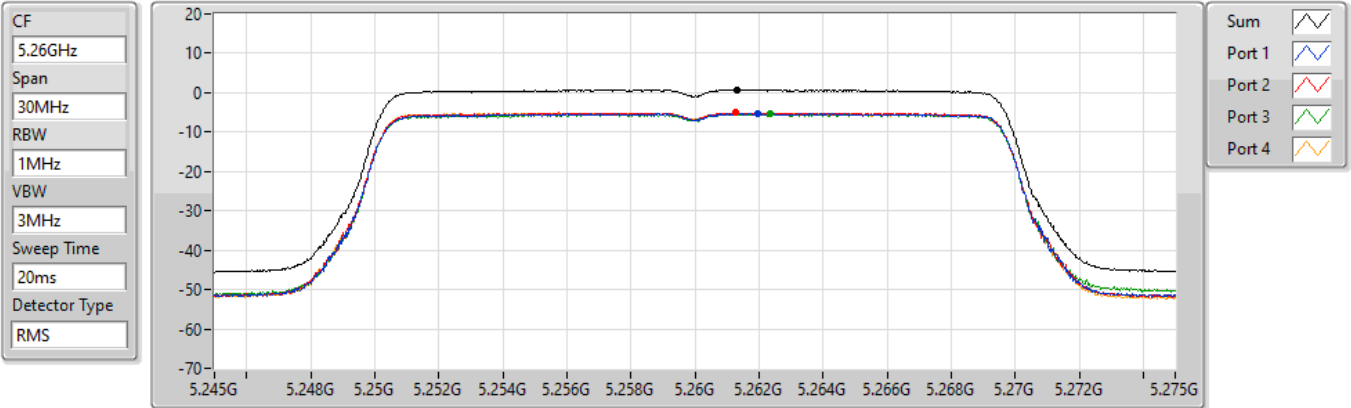

802.11ax HEW20_Nss1,(MCS0)_4TX

PSD

5260MHz

14/01/2022

Sum	PD	Port 1	Port 2	Port 3	Port 4
(dBm/RBW)	(dBm/RBW)	(dBm/RBW)	(dBm/RBW)	(dBm/RBW)	(dBm/RBW)
0.68	0.68	-5.30	-5.09	-5.39	-5.15