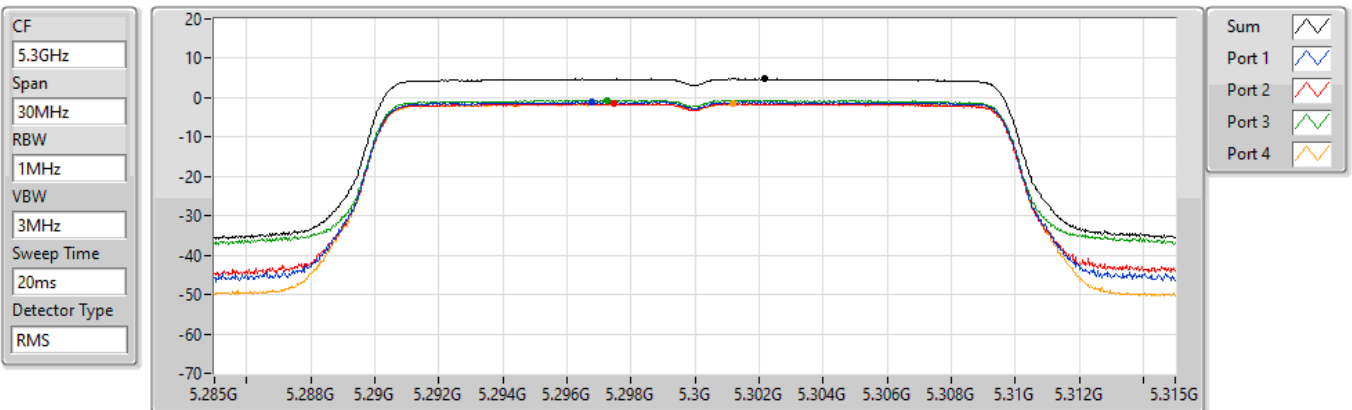

PSD

5260MHz

13/01/2022

Sum	PD	Port 1	Port 2	Port 3	Port 4
(dBm/RBW)	(dBm/RBW)	(dBm/RBW)	(dBm/RBW)	(dBm/RBW)	(dBm/RBW)
4.68	4.68	-1.32	-1.20	-1.37	-1.19

802.11ax HEW20_Nss1,(MCS0)_4TX

PSD

5300MHz

13/01/2022