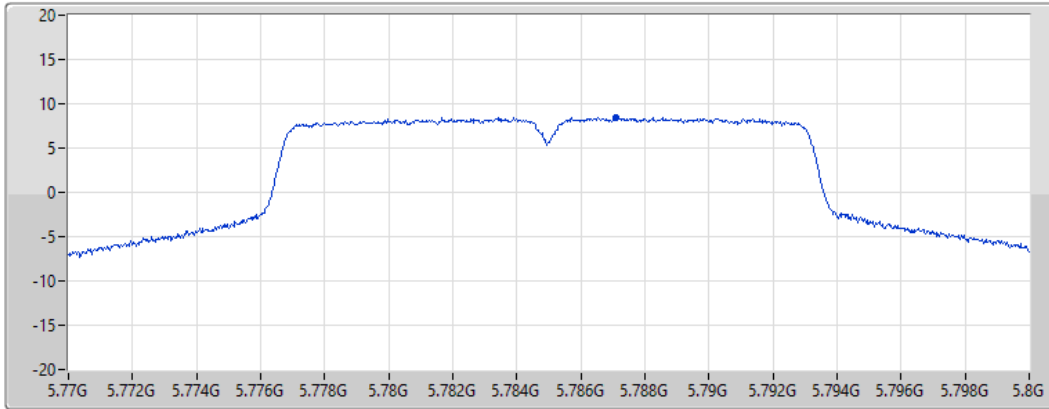

CF
5.785GHz

Span
30MHz

RBW
500kHz

VBW
3MHz

Sweep Time
20ms

Detector Type
RMS

Port 1 

Sum	PD	Port 1
(dBm/RBW)	(dBm/RBW)	(dBm/RBW)
8.49	8.49	8.49