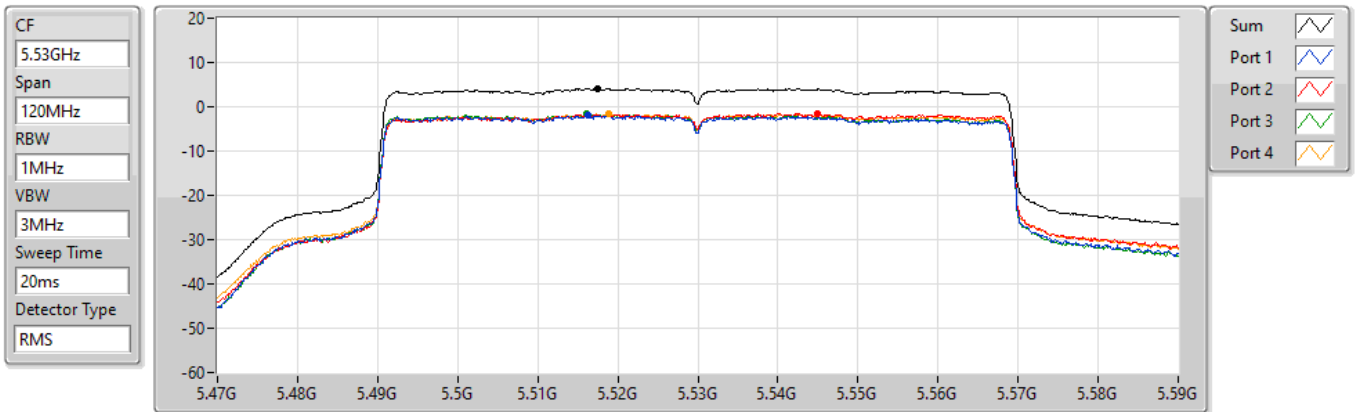

PSD

5290MHz

29/10/2021

Sum	PD	Port 1	Port 2	Port 3	Port 4
(dBm/RBW)	(dBm/RBW)	(dBm/RBW)	(dBm/RBW)	(dBm/RBW)	(dBm/RBW)
3.97	3.97	-2.27	-1.61	-2.10	-1.95

802.11ax HEW80_Nss1,(MCS0)_4TX

PSD

5530MHz

29/10/2021