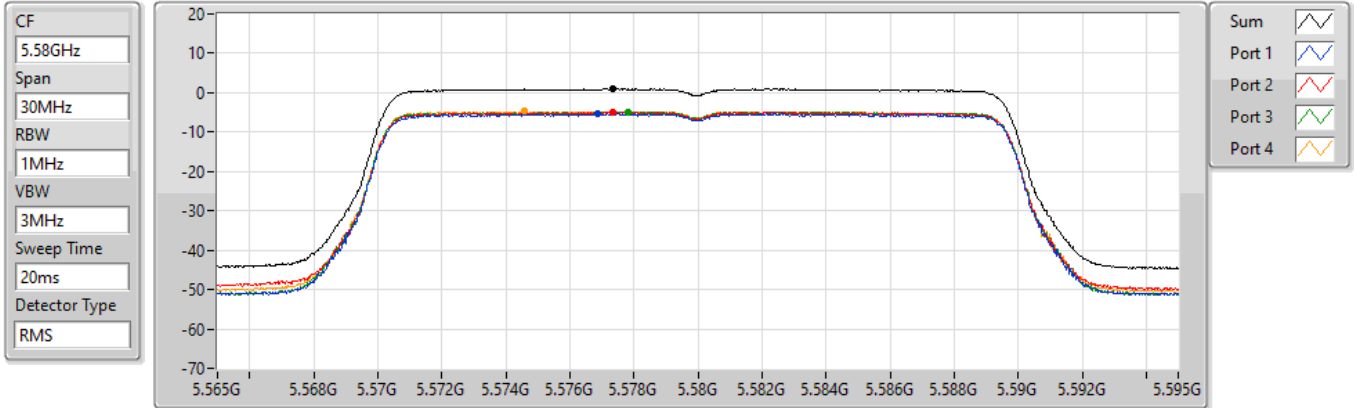

802.11ax HEW20_Nss1,(MCS0)_4TX

PSD

5580MHz

14/01/2022

Sum	PD	Port 1	Port 2	Port 3	Port 4
(dBm/RBW)	(dBm/RBW)	(dBm/RBW)	(dBm/RBW)	(dBm/RBW)	(dBm/RBW)
0.96	0.96	-5.34	-4.95	-4.80	-4.77