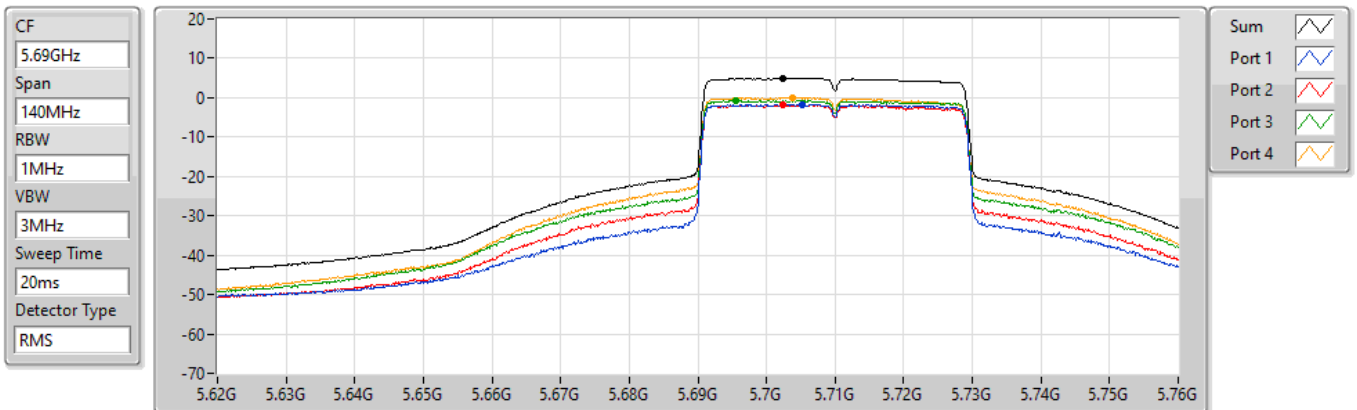

802.11ax HEW40_Nss1,(MCS0)_4TX

PSD

5710MHz Straddle 5.47-5.725GHz

14/01/2022

Sum	PD	Port 1	Port 2	Port 3	Port 4
(dBm/RBW)	(dBm/RBW)	(dBm/RBW)	(dBm/RBW)	(dBm/RBW)	(dBm/RBW)
4.93	4.93	-1.69	-1.76	-0.74	0.01