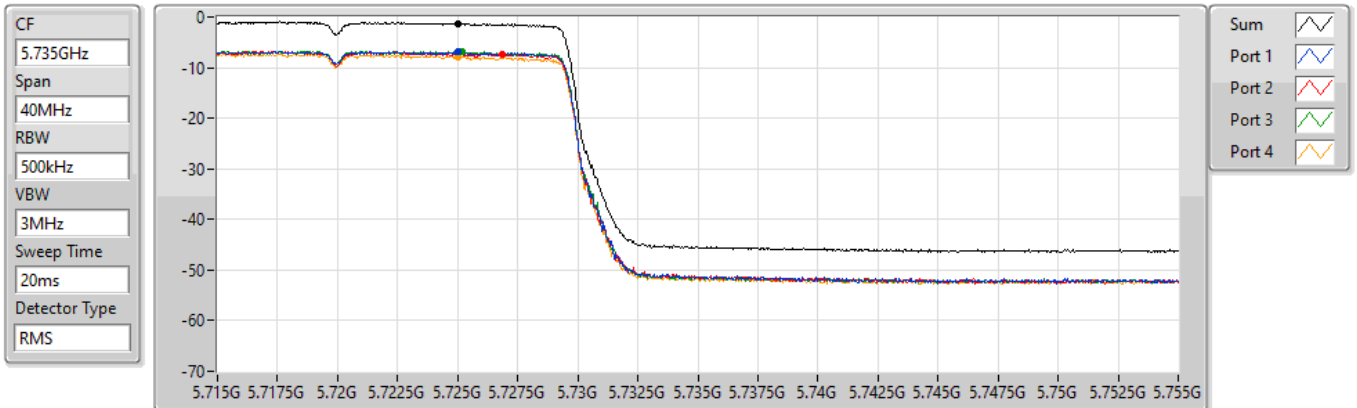

802.11ax HEW20_Nss1,(MCS0)_4TX

PSD

5720MHz Straddle 5.725-5.85GHz

14/01/2022

Sum	PD	Port 1	Port 2	Port 3	Port 4
(dBm/RBW)	(dBm/RBW)	(dBm/RBW)	(dBm/RBW)	(dBm/RBW)	(dBm/RBW)
-1.28	-1.28	-6.88	-7.27	-6.81	-7.94