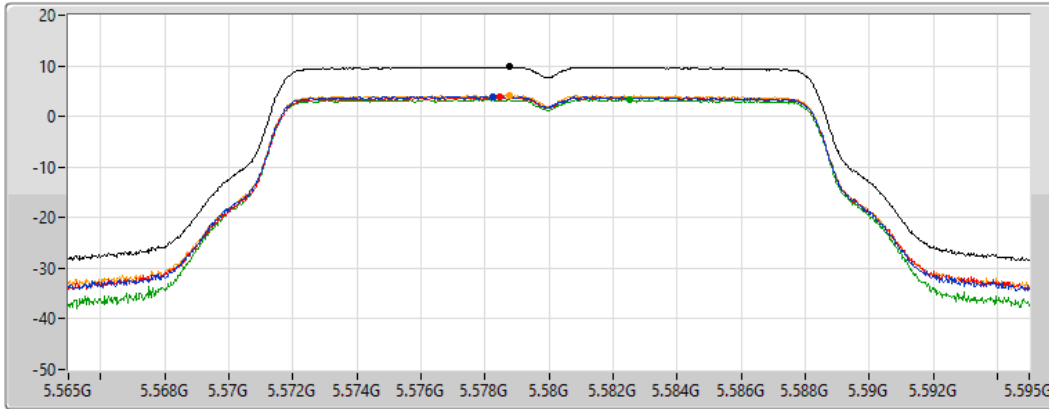

802.11a_Nss1,(6Mbps)_4TX

PSD

5580MHz

14/03/2022

CF
5.58GHz

Span
30MHz

RBW
1MHz

VBW
3MHz

Sweep Time
20ms

Detector Type
RMS

Sum

Port 1

Port 2

Port 3

Port 4

Sum	PD	Port 1	Port 2	Port 3	Port 4
(dBm/RBW)	(dBm/RBW)	(dBm/RBW)	(dBm/RBW)	(dBm/RBW)	(dBm/RBW)
9.76	9.76	4.00	3.78	3.37	4.15