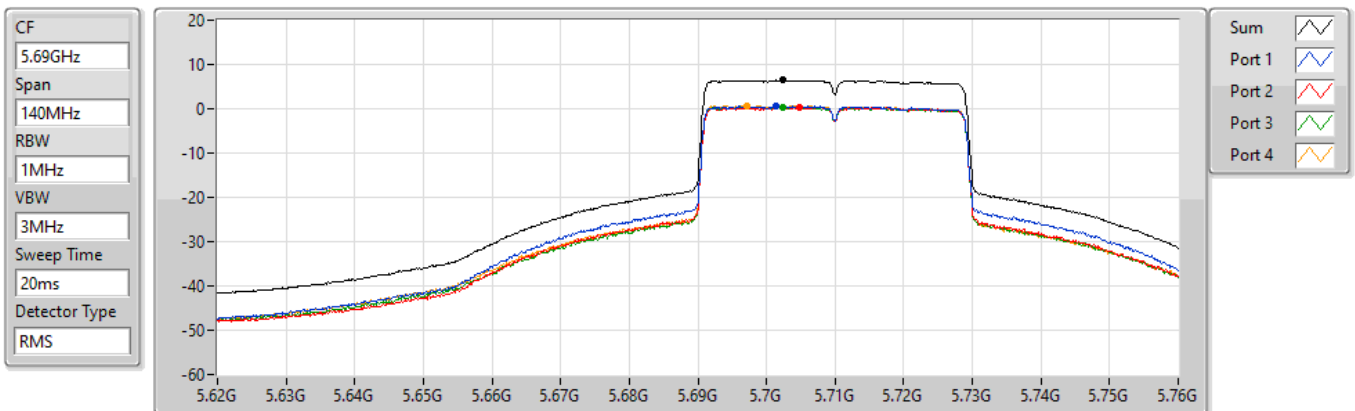

5710MHz Straddle 5.47-5.725GHz

29/10/2021

Sum	PD	Port 1	Port 2	Port 3	Port 4
(dBm/RBW)	(dBm/RBW)	(dBm/RBW)	(dBm/RBW)	(dBm/RBW)	(dBm/RBW)
6.47	6.47	0.64	0.39	0.37	0.70