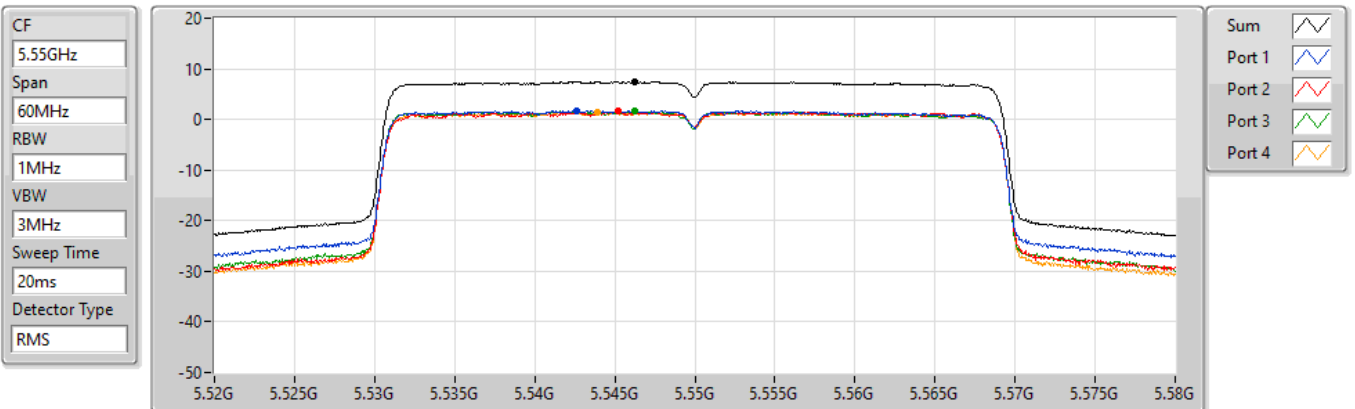

PSD

5510MHz

29/10/2021

Sum	PD	Port 1	Port 2	Port 3	Port 4
(dBm/RBW)	(dBm/RBW)	(dBm/RBW)	(dBm/RBW)	(dBm/RBW)	(dBm/RBW)
6.82	6.82	1.02	1.17	1.01	0.68

802.11ax HEW40_Nss1,(MCS0)_4TX

PSD

5550MHz

29/10/2021