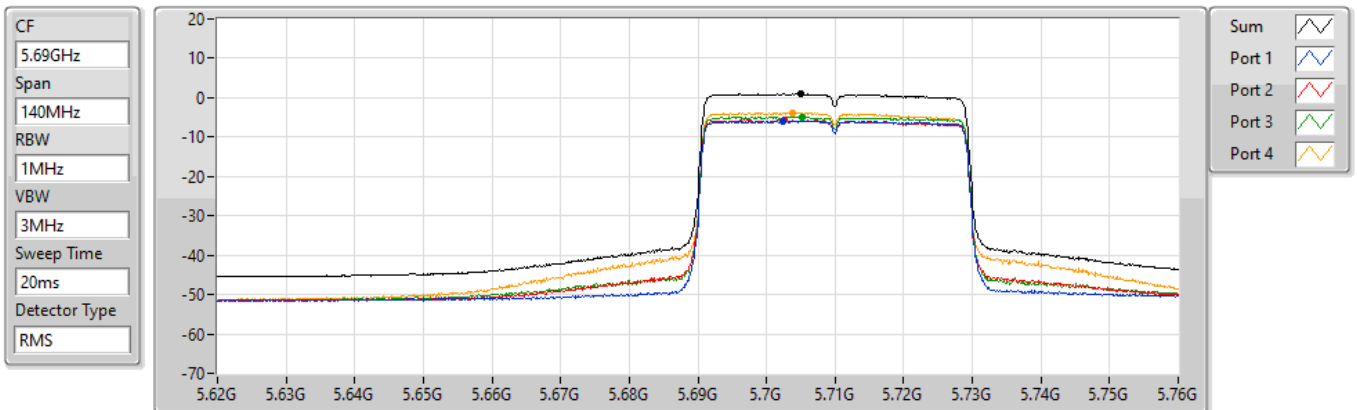

802.11ax HEW40_Nss1,(MCS0)_4TX

PSD

5710MHz Straddle 5.47-5.725GHz

14/01/2022

Sum	PD	Port 1	Port 2	Port 3	Port 4
(dBm/RBW)	(dBm/RBW)	(dBm/RBW)	(dBm/RBW)	(dBm/RBW)	(dBm/RBW)
0.90	0.90	-5.94	-5.66	-4.89	-3.81