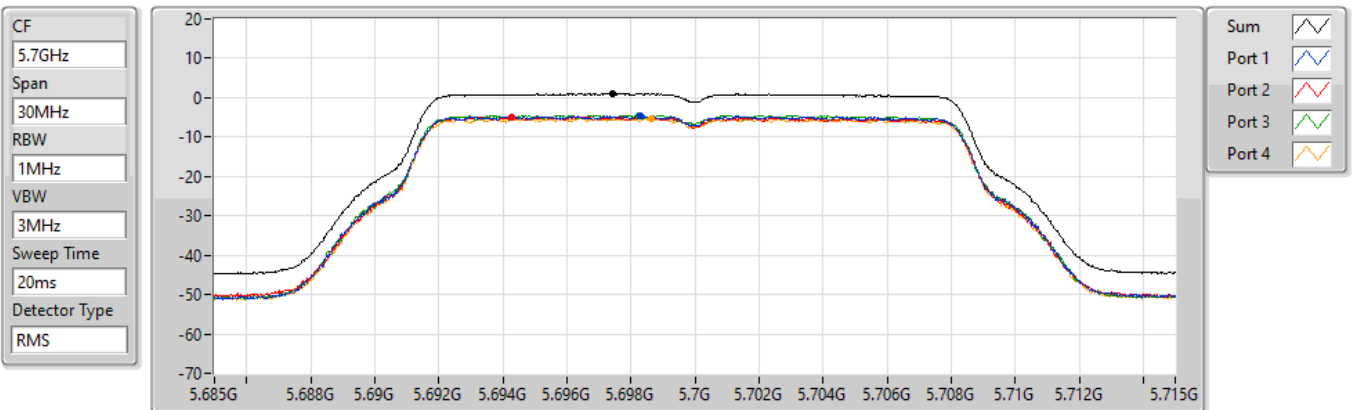

802.11a_Nss1,(6Mbps)_4TX

PSD

5700MHz

14/01/2022

Sum	PD	Port 1	Port 2	Port 3	Port 4
(dBm/RBW)	(dBm/RBW)	(dBm/RBW)	(dBm/RBW)	(dBm/RBW)	(dBm/RBW)
0.96	0.96	-4.74	-4.95	-4.49	-5.28