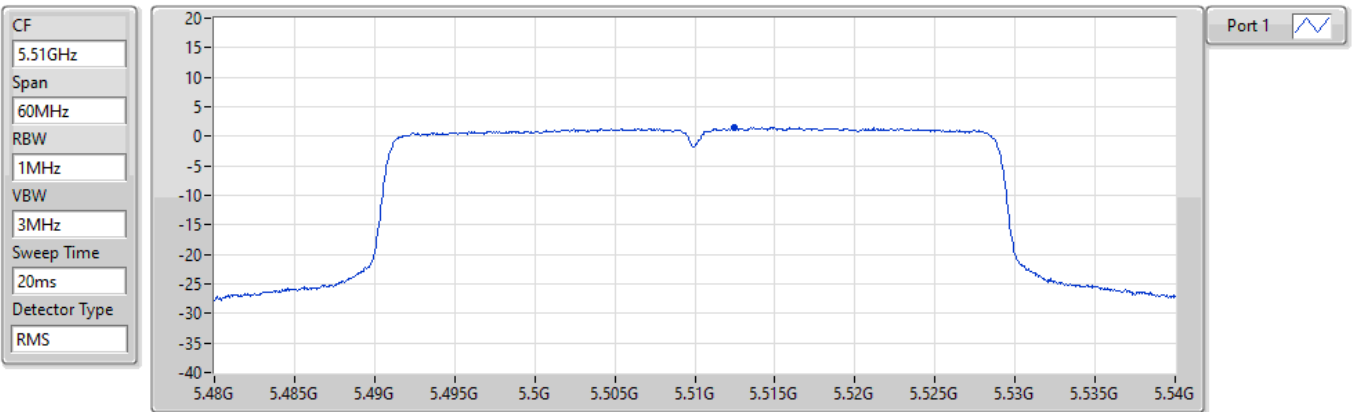

802.11ax HEW40_Nss1,(MCS0)_1TX

PSD

5510MHz

16/02/2022

Sum	PD	Port 1
(dBm/RBW)	(dBm/RBW)	(dBm/RBW)
1.45	1.45	1.45