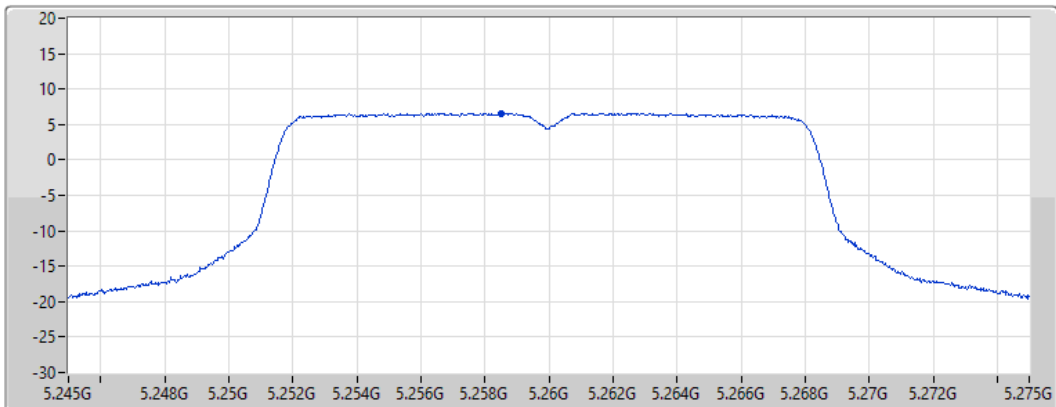

802.11a_Nss1,(6Mbps)_1TX

PSD

5260MHz

15/02/2022

CF
5.26GHz
Span
30MHz
RBW
1MHz
VBW
3MHz
Sweep Time
20ms
Detector Type
RMS

Port 1

Sum	PD	Port 1
(dBm/RBW)	(dBm/RBW)	(dBm/RBW)
6.60	6.60	6.60