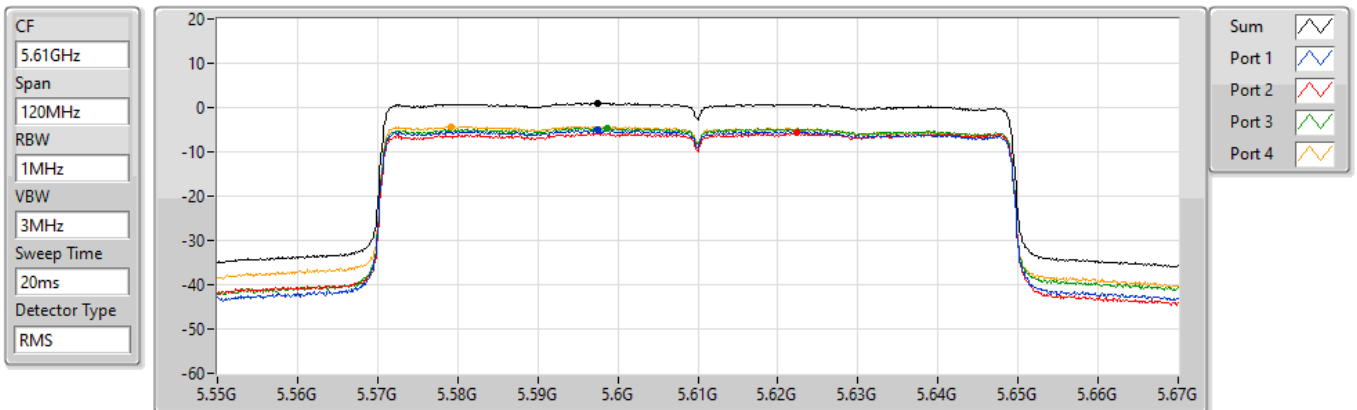

802.11ax HEW80_Nss1,(MCS0)_4TX

PSD

5610MHz

13/01/2022

Sum	PD	Port 1	Port 2	Port 3	Port 4
(dBm/RBW)	(dBm/RBW)	(dBm/RBW)	(dBm/RBW)	(dBm/RBW)	(dBm/RBW)
1.03	1.03	-5.10	-5.76	-4.55	-4.22