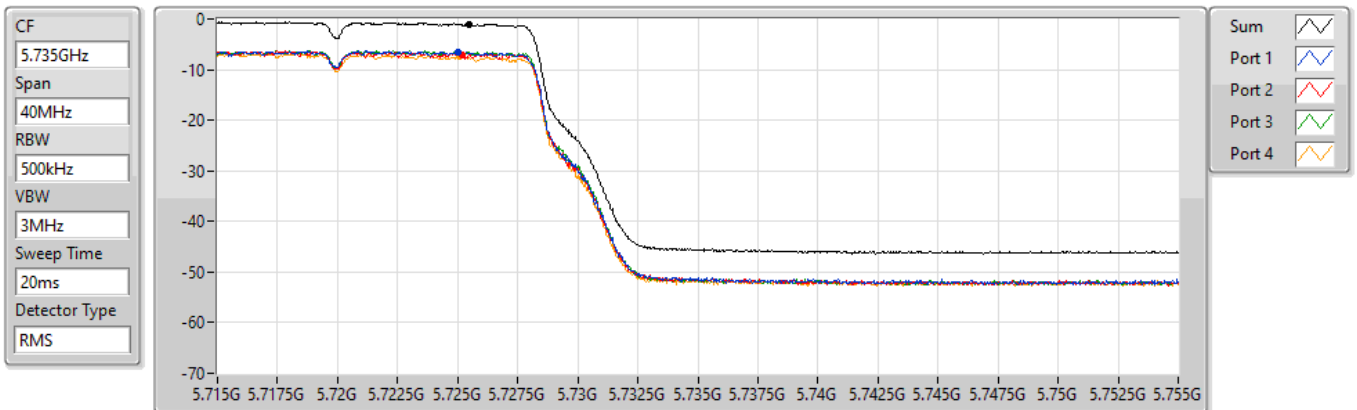

14/01/2022

Sum	PD	Port 1	Port 2	Port 3	Port 4
(dBm/RBW)	(dBm/RBW)	(dBm/RBW)	(dBm/RBW)	(dBm/RBW)	(dBm/RBW)
0.75	0.75	-5.02	-5.04	-4.88	-5.34

802.11a_Nss1,(6Mbps)_4TX

PSD

5720MHz Straddle 5.725-5.85GHz

14/01/2022