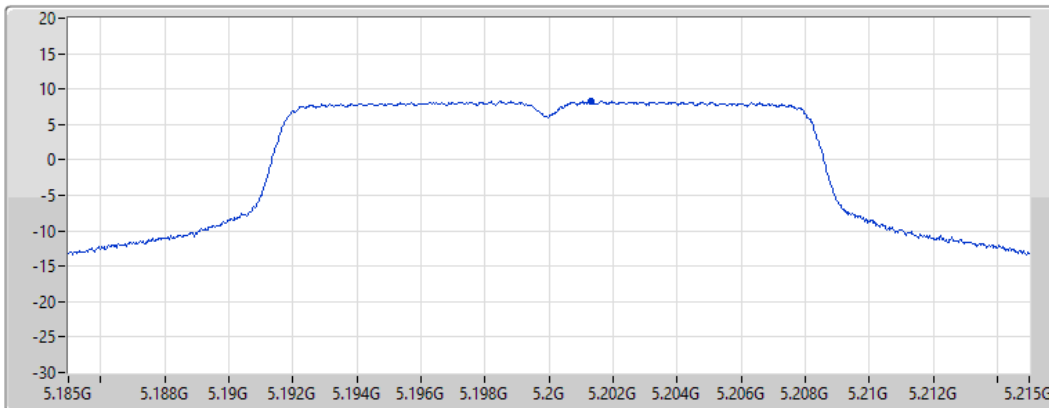

CF
5.2GHz

Span
30MHz

RBW
1MHz

VBW
3MHz

Sweep Time
20ms

Detector Type
RMS

Port 1 

Sum	PD	Port 1
(dBm/RBW)	(dBm/RBW)	(dBm/RBW)
8.25	8.25	8.25