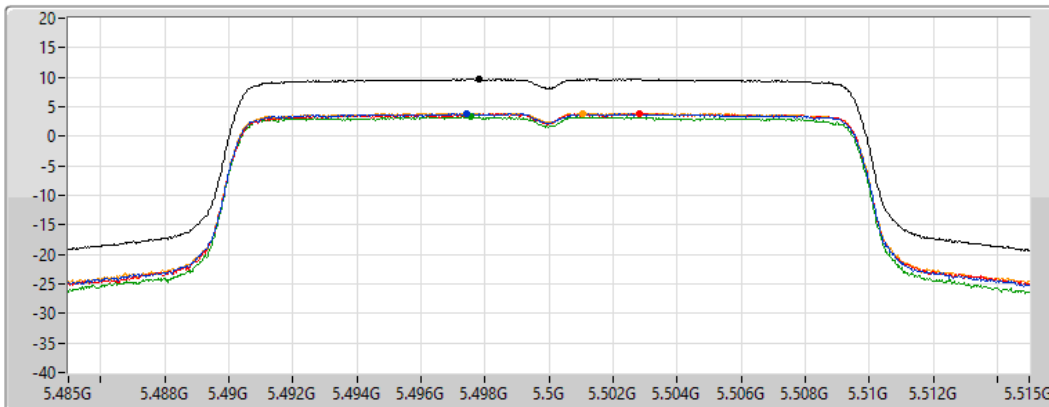

802.11ax HEW20_Nss1,(MCS0)_4TX

PSD

5500MHz

15/03/2022

CF
5.5GHz

Span
30MHz

RBW
1MHz

VBW
3MHz

Sweep Time
20ms

Detector Type
RMS

Sum

Port 1

Port 2

Port 3

Port 4

Sum	PD	Port 1	Port 2	Port 3	Port 4
(dBm/RBW)	(dBm/RBW)	(dBm/RBW)	(dBm/RBW)	(dBm/RBW)	(dBm/RBW)
9.68	9.68	3.87	3.80	3.35	3.90