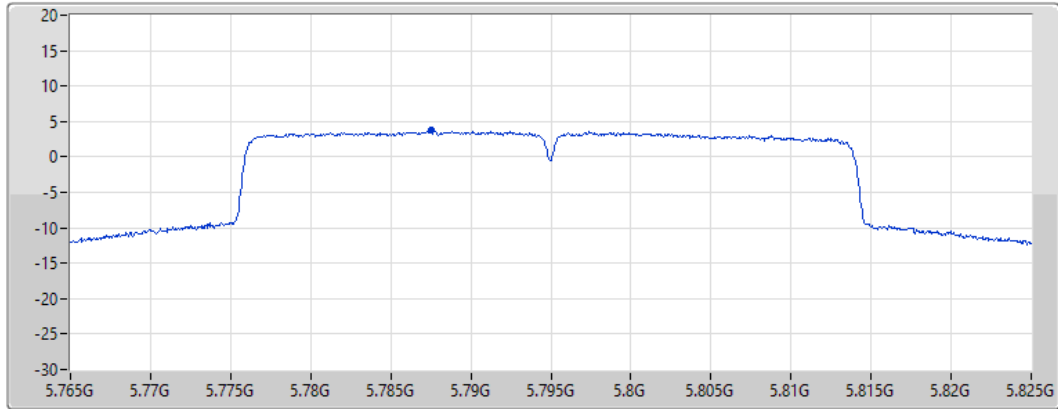

802.11ax HEW40_Nss1,(MCS0)_1TX

PSD

5795MHz

16/02/2022

CF
5.795GHz

Span
60MHz

RBW
500kHz

VBW
3MHz

Sweep Time
20ms

Detector Type
RMS

Port 1

Sum	PD	Port 1
(dBm/RBW)	(dBm/RBW)	(dBm/RBW)
3.73	3.73	3.73