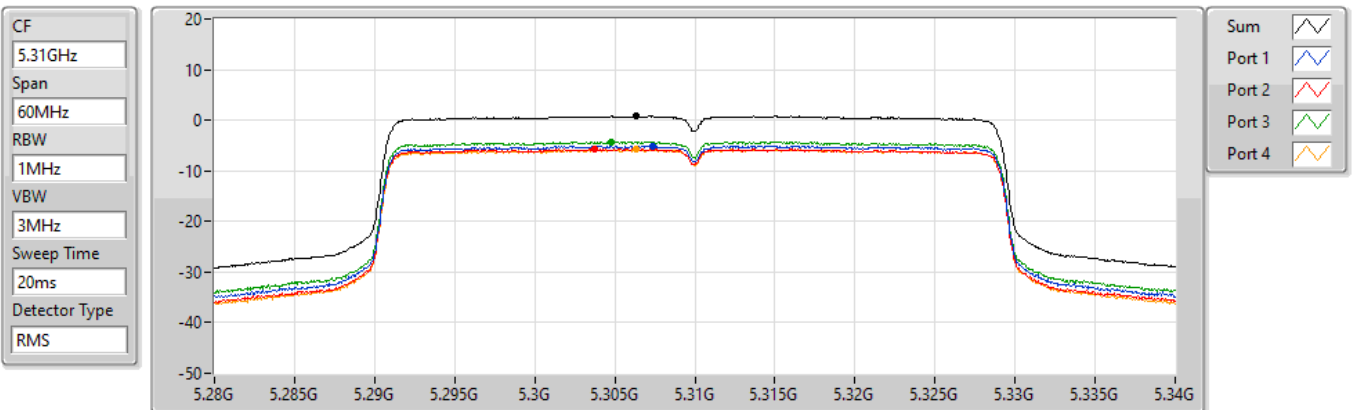

PSD

5270MHz

14/01/2022

Sum	PD	Port 1	Port 2	Port 3	Port 4
(dBm/RBW)	(dBm/RBW)	(dBm/RBW)	(dBm/RBW)	(dBm/RBW)	(dBm/RBW)
0.68	0.68	-5.26	-5.42	-5.07	-5.27

802.11ax HEW40_Nss1,(MCS0)_4TX

PSD

5310MHz

14/01/2022