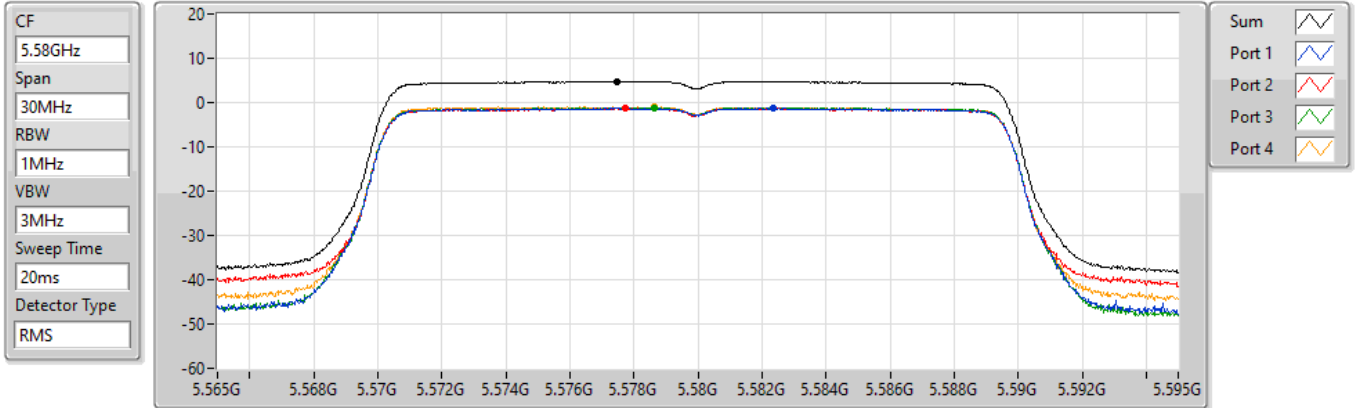

PSD

5500MHz

13/01/2022

802.11ax HEW20_Nss1,(MCS0)_4TX

PSD

5580MHz

13/01/2022

Sum	PD	Port 1	Port 2	Port 3	Port 4
(dBm/RBW)	(dBm/RBW)	(dBm/RBW)	(dBm/RBW)	(dBm/RBW)	(dBm/RBW)
4.75	4.75	-1.27	-1.30	-1.15	-1.02