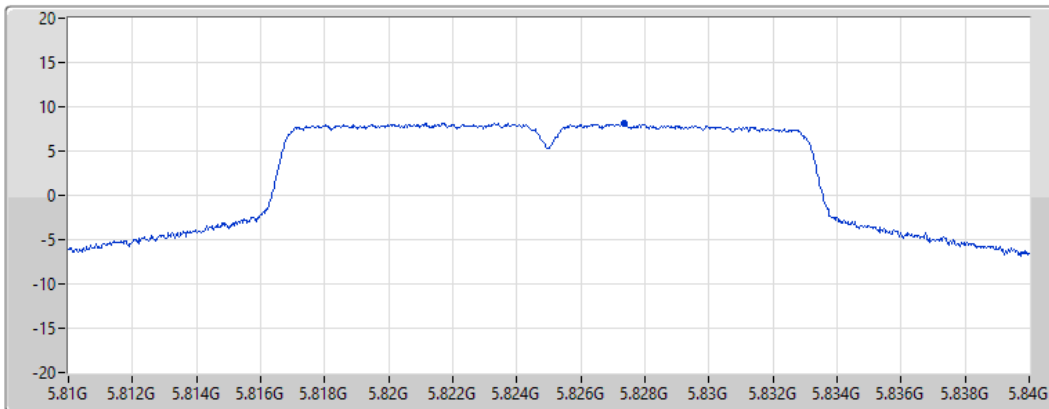

Port 1

Sum	PD	Port 1
(dBm/RBW)	(dBm/RBW)	(dBm/RBW)
8.15	8.15	8.15