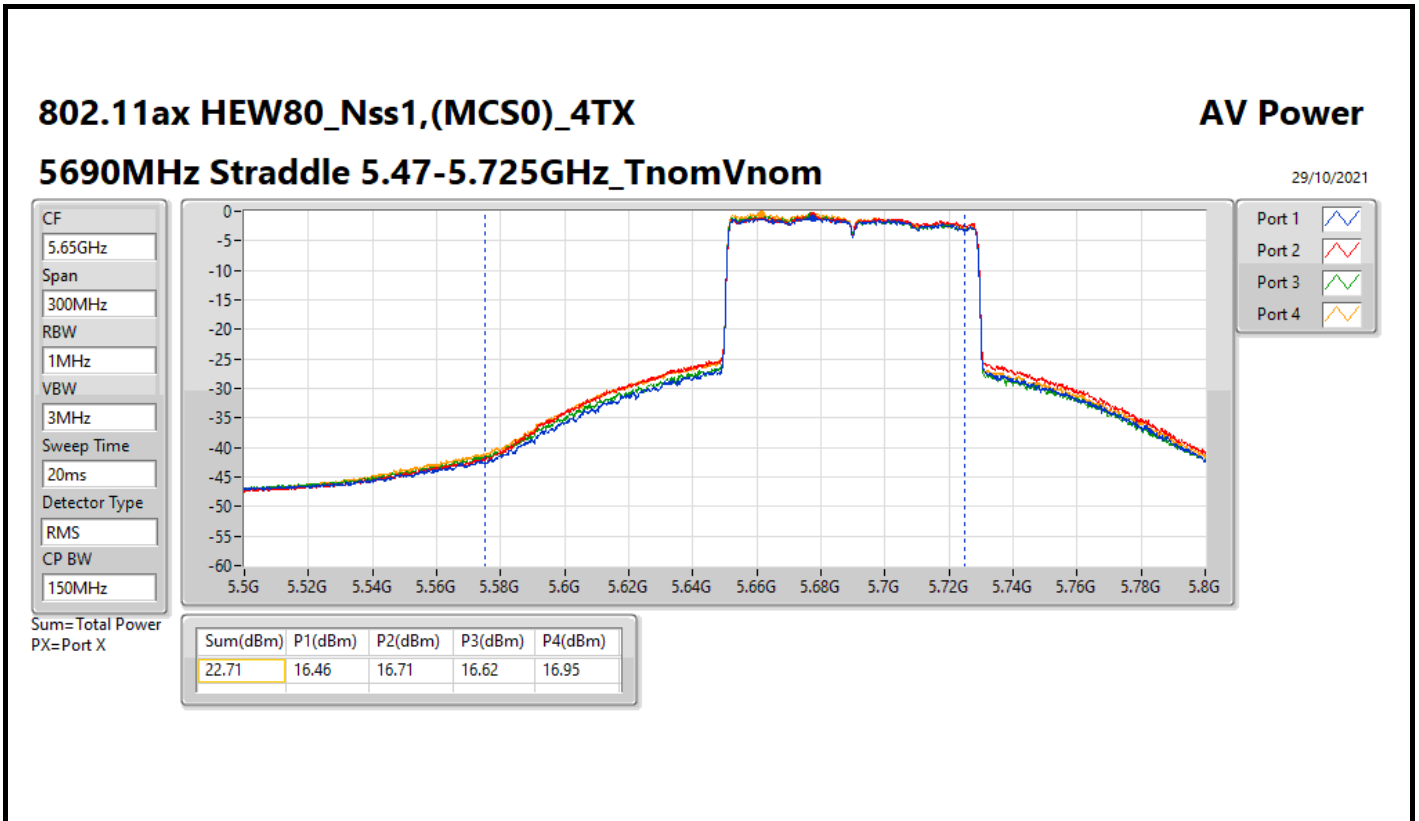

EBW

5775MHz

16/02/2022

Summary

Mode	Total Power (dBm)	Total Power (W)
5.25-5.35GHz	-	-
802.11a_Nss1,(6Mbps)_4TX	23.47	0.22233
802.11ax HEW20_Nss1,(MCS0)_4TX	23.97	0.24946
802.11ax HEW40_Nss1,(MCS0)_4TX	23.89	0.24491
802.11ax HEW80_Nss1,(MCS0)_4TX	22.94	0.19679
5.47-5.725GHz	-	-
802.11a_Nss1,(6Mbps)_4TX	22.46	0.17620
802.11ax HEW20_Nss1,(MCS0)_4TX	23.18	0.20797
802.11ax HEW40_Nss1,(MCS0)_4TX	23.88	0.24434
802.11ax HEW80_Nss1,(MCS0)_4TX	23.28	0.21281
5.725-5.85GHz	-	-
802.11a_Nss1,(6Mbps)_4TX	14.98	0.03148
802.11ax HEW20_Nss1,(MCS0)_4TX	16.76	0.04742
802.11ax HEW40_Nss1,(MCS0)_4TX	12.71	0.01866
802.11ax HEW80_Nss1,(MCS0)_4TX	8.92	0.00780

DG = Directional Gain; Port X = Port X output power

Summary

Mode	Total Power (dBm)	Total Power (W)
5.25-5.35GHz	-	-
802.11ax HEW20-BF_Nss1,(MCS0)_4TX	23.56	0.22699
802.11ax HEW40-BF_Nss1,(MCS0)_4TX	23.37	0.21727
802.11ax HEW80-BF_Nss1,(MCS0)_4TX	22.94	0.19679
5.47-5.725GHz	-	-
802.11ax HEW20-BF_Nss1,(MCS0)_4TX	22.66	0.18450
802.11ax HEW40-BF_Nss1,(MCS0)_4TX	22.68	0.18535
802.11ax HEW80-BF_Nss1,(MCS0)_4TX	22.71	0.18664
5.725-5.85GHz	-	-
802.11ax HEW20-BF_Nss1,(MCS0)_4TX	16.76	0.04742
802.11ax HEW40-BF_Nss1,(MCS0)_4TX	12.71	0.01866
802.11ax HEW80-BF_Nss1,(MCS0)_4TX	8.92	0.00780