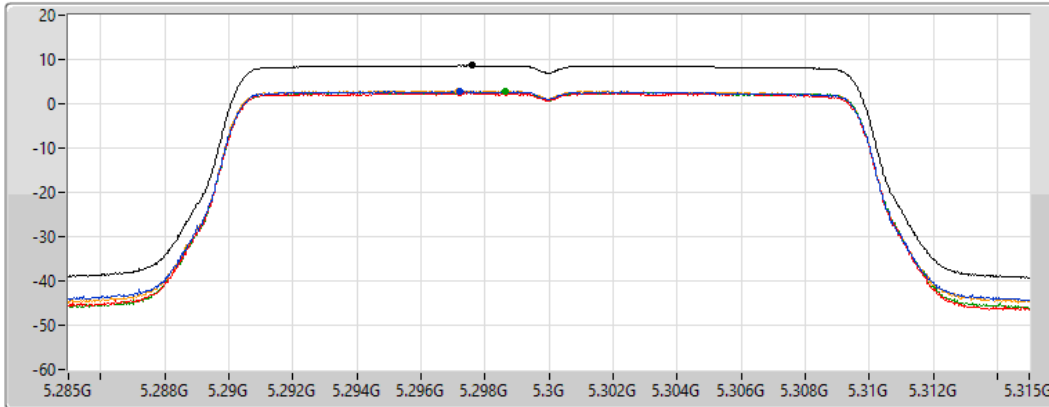

802.11ax HEW20_Nss1,(MCS0)_4TX

PSD

5300MHz

14/03/2022

CF
5.3GHz

Span
30MHz

RBW
1MHz

VBW
3MHz

Sweep Time
20ms

Detector Type
RMS

Sum

Port 1

Port 2

Port 3

Port 4

Sum	PD	Port 1	Port 2	Port 3	Port 4
(dBm/RBW)	(dBm/RBW)	(dBm/RBW)	(dBm/RBW)	(dBm/RBW)	(dBm/RBW)
8.63	8.63	2.80	2.46	2.72	2.86