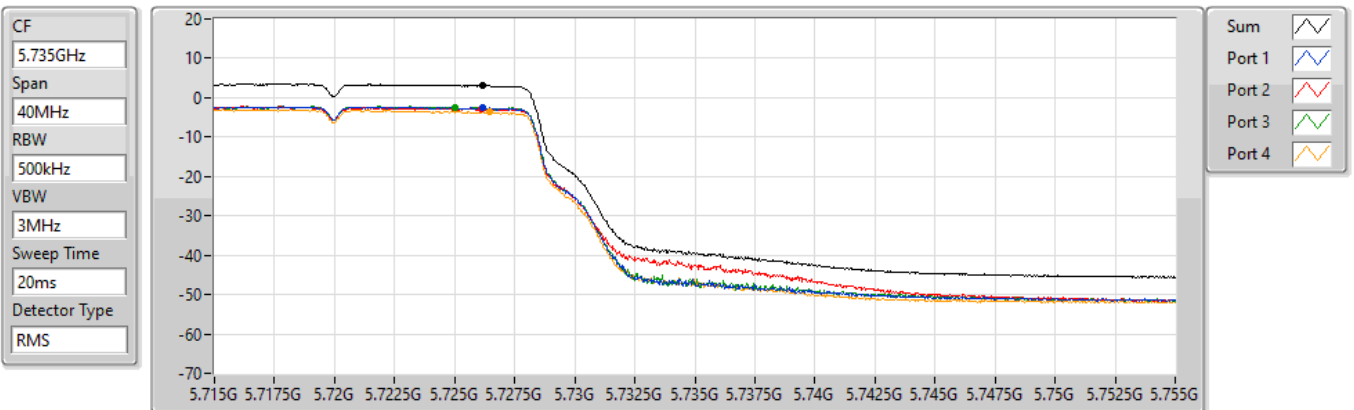

802.11a_Nss1,(6Mbps)_4TX

PSD

5720MHz Straddle 5.725-5.85GHz

14/01/2022

Sum	PD	Port 1	Port 2	Port 3	Port 4
(dBm/RBW)	(dBm/RBW)	(dBm/RBW)	(dBm/RBW)	(dBm/RBW)	(dBm/RBW)
3.11	3.11	-2.53	-2.71	-2.41	-3.58