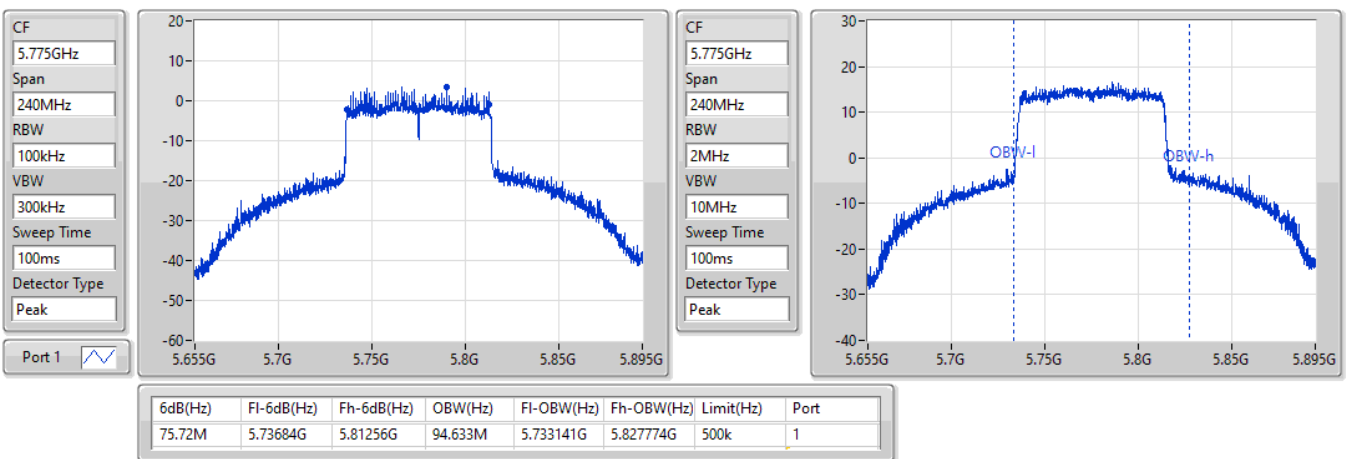

802.11ax HEW80_Nss1,(MCS0)_1TX

EBW

5690MHz Straddle 5.725-5.85GHz

16/02/2022

802.11ax HEW80_Nss1,(MCS0)_1TX

EBW

5775MHz

16/02/2022

Summary

Mode	Max-N dB (Hz)	Max-OBW (Hz)	ITU-Code	Min-N dB (Hz)	Min-OBW (Hz)
5.15-5.25GHz	-	-	-	-	-
802.11a_Nss1,(6Mbps)_1TX	44.1M	24.918M	24M9D1D	26.64M	17.631M
802.11ax HEW20_Nss1,(MCS0)_1TX	43.92M	21.139M	21M1D1D	35.37M	19.31M
802.11ax HEW40_Nss1,(MCS0)_1TX	60.42M	38.561M	38M6D1D	43.68M	38.141M
802.11ax HEW80_Nss1,(MCS0)_1TX	87M	77.961M	78M0D1D	87M	77.961M
5.25-5.35GHz	-	-	-	-	-
802.11a_Nss1,(6Mbps)_1TX	39.84M	19.73M	19M7D1D	26.1M	17.631M
802.11ax HEW20_Nss1,(MCS0)_1TX	41.7M	19.85M	19M8D1D	29.1M	19.28M
802.11ax HEW40_Nss1,(MCS0)_1TX	71.58M	38.801M	38M8D1D	47.52M	38.141M
802.11ax HEW80_Nss1,(MCS0)_1TX	84.6M	77.961M	78M0D1D	84.6M	77.961M
5.47-5.725GHz	-	-	-	-	-
802.11a_Nss1,(6Mbps)_1TX	37.41M	19.34M	19M3D1D	21.81M	14.603M
802.11ax HEW20_Nss1,(MCS0)_1TX	46.14M	19.82M	19M8D1D	22.02M	14.918M
802.11ax HEW40_Nss1,(MCS0)_1TX	77.76M	39.64M	39M6D1D	48M	34.703M
802.11ax HEW80_Nss1,(MCS0)_1TX	112.32M	78.561M	78M6D1D	94.56M	74.513M
5.725-5.85GHz	-	-	-	-	-
802.11a_Nss1,(6Mbps)_1TX	16.38M	42.189M	42M2D1D	3.12M	9.635M
802.11ax HEW20_Nss1,(MCS0)_1TX	18.81M	43.718M	43M7D1D	4.44M	9.955M
802.11ax HEW40_Nss1,(MCS0)_1TX	37.62M	61.829M	61M8D1D	3.9M	23.728M
802.11ax HEW80_Nss1,(MCS0)_1TX	76.32M	78.801M	78M8D1D	3.92M	33.443M