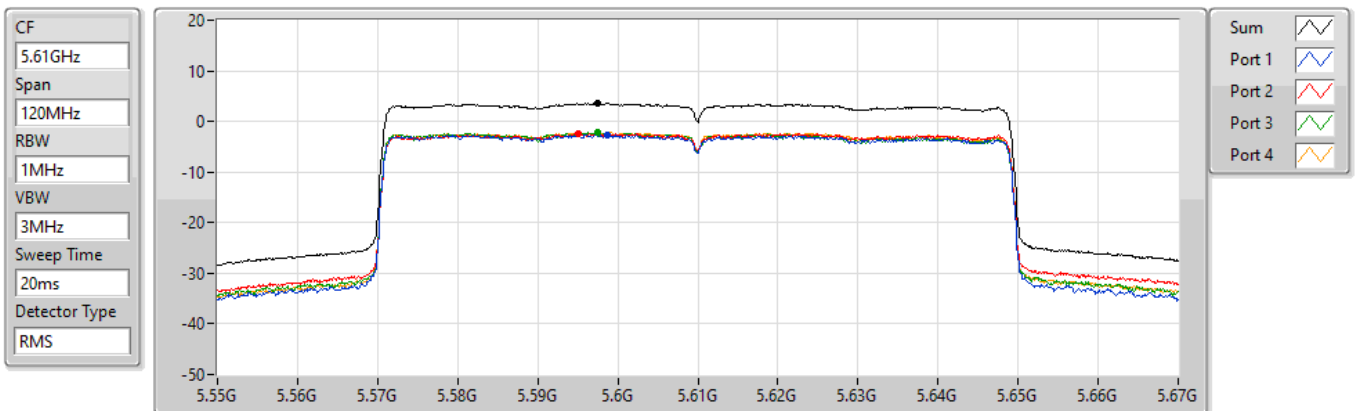

802.11ax HEW80_Nss1,(MCS0)_4TX

PSD

5610MHz

29/10/2021

Sum	PD	Port 1	Port 2	Port 3	Port 4
(dBm/RBW)	(dBm/RBW)	(dBm/RBW)	(dBm/RBW)	(dBm/RBW)	(dBm/RBW)
3.63	3.63	-2.66	-2.37	-2.18	-2.21