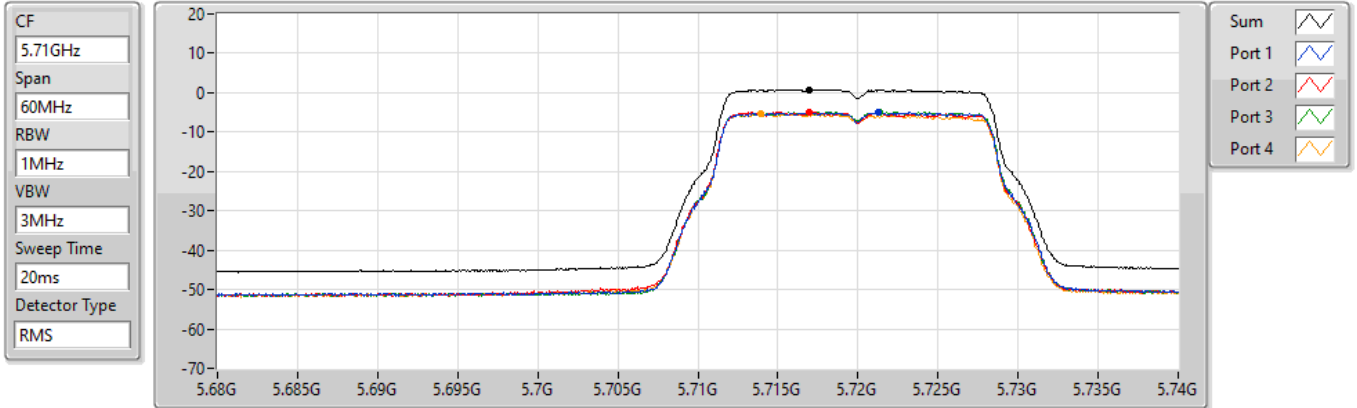

802.11a_Nss1,(6Mbps)_4TX

PSD

5720MHz Straddle 5.47-5.725GHz

14/01/2022

Sum	PD	Port 1	Port 2	Port 3	Port 4
(dBm/RBW)	(dBm/RBW)	(dBm/RBW)	(dBm/RBW)	(dBm/RBW)	(dBm/RBW)
0.75	0.75	-5.02	-5.04	-4.88	-5.34