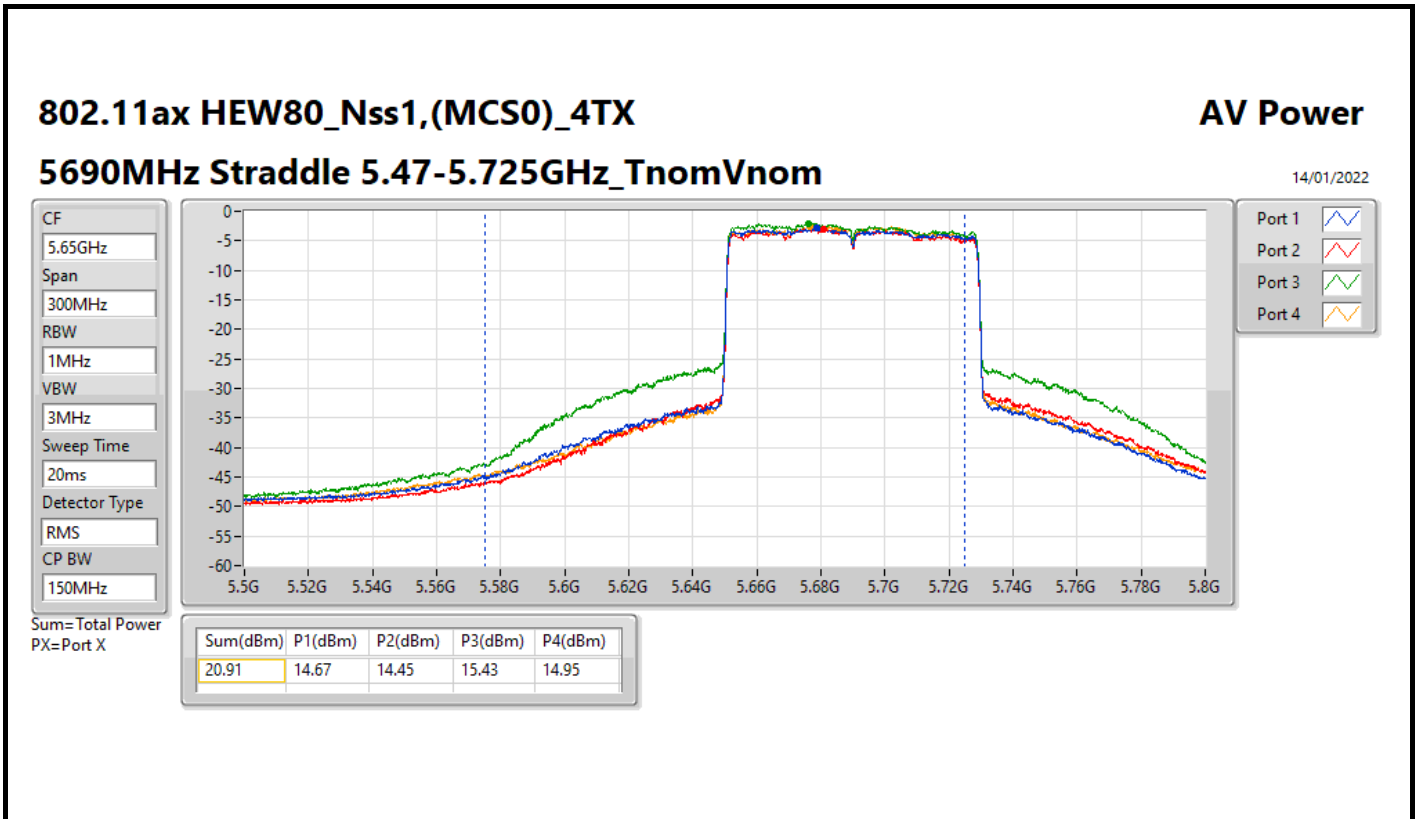

DG = Directional Gain; Port X = Port X output power

Summary

Mode	Total Power (dBm)	Total Power (W)
5.25-5.35GHz	-	-
802.11a_Nss1,(6Mbps)_4TX	18.33	0.06808
802.11ax HEW20_Nss1,(MCS0)_4TX	18.75	0.07499
802.11ax HEW40_Nss1,(MCS0)_4TX	21.38	0.13740
802.11ax HEW80_Nss1,(MCS0)_4TX	18.72	0.07447
5.47-5.725GHz	-	-
802.11a_Nss1,(6Mbps)_4TX	18.18	0.06577
802.11ax HEW20_Nss1,(MCS0)_4TX	18.75	0.07499
802.11ax HEW40_Nss1,(MCS0)_4TX	21.09	0.12853
802.11ax HEW80_Nss1,(MCS0)_4TX	20.91	0.12331
5.725-5.85GHz	-	-
802.11a_Nss1,(6Mbps)_4TX	10.77	0.01194
802.11ax HEW20_Nss1,(MCS0)_4TX	11.79	0.01510
802.11ax HEW40_Nss1,(MCS0)_4TX	11.04	0.01271
802.11ax HEW80_Nss1,(MCS0)_4TX	7.33	0.00541

DG = Directional Gain; Port X = Port X output power

Summary

Mode	Total Power (dBm)	Total Power (W)
5.25-5.35GHz	-	-
802.11ax HEW20-BF_Nss1,(MCS0)_4TX	17.80	0.06026
802.11ax HEW40-BF_Nss1,(MCS0)_4TX	17.81	0.06039
802.11ax HEW80-BF_Nss1,(MCS0)_4TX	17.90	0.06166
5.47-5.725GHz	-	-
802.11ax HEW20-BF_Nss1,(MCS0)_4TX	17.74	0.05943
802.11ax HEW40-BF_Nss1,(MCS0)_4TX	17.88	0.06138
802.11ax HEW80-BF_Nss1,(MCS0)_4TX	17.88	0.06138
5.725-5.85GHz	-	-
802.11ax HEW20-BF_Nss1,(MCS0)_4TX	10.67	0.01167
802.11ax HEW40-BF_Nss1,(MCS0)_4TX	8.87	0.00771
802.11ax HEW80-BF_Nss1,(MCS0)_4TX	4.82	0.00303