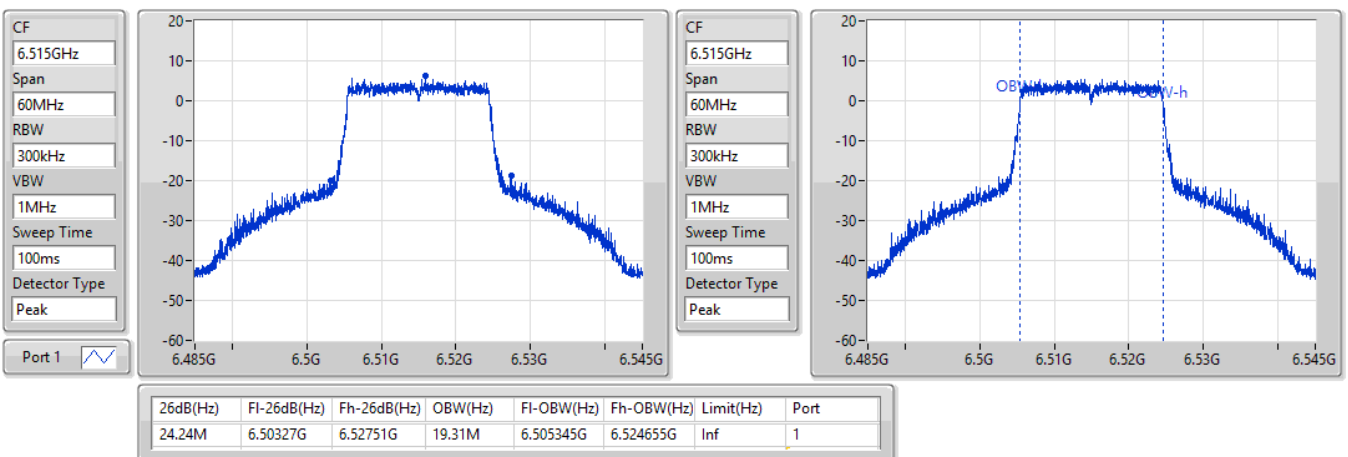

802.11ax HEW20_Nss1,(MCS0)_1TX

EBW

6515MHz

26/02/2022