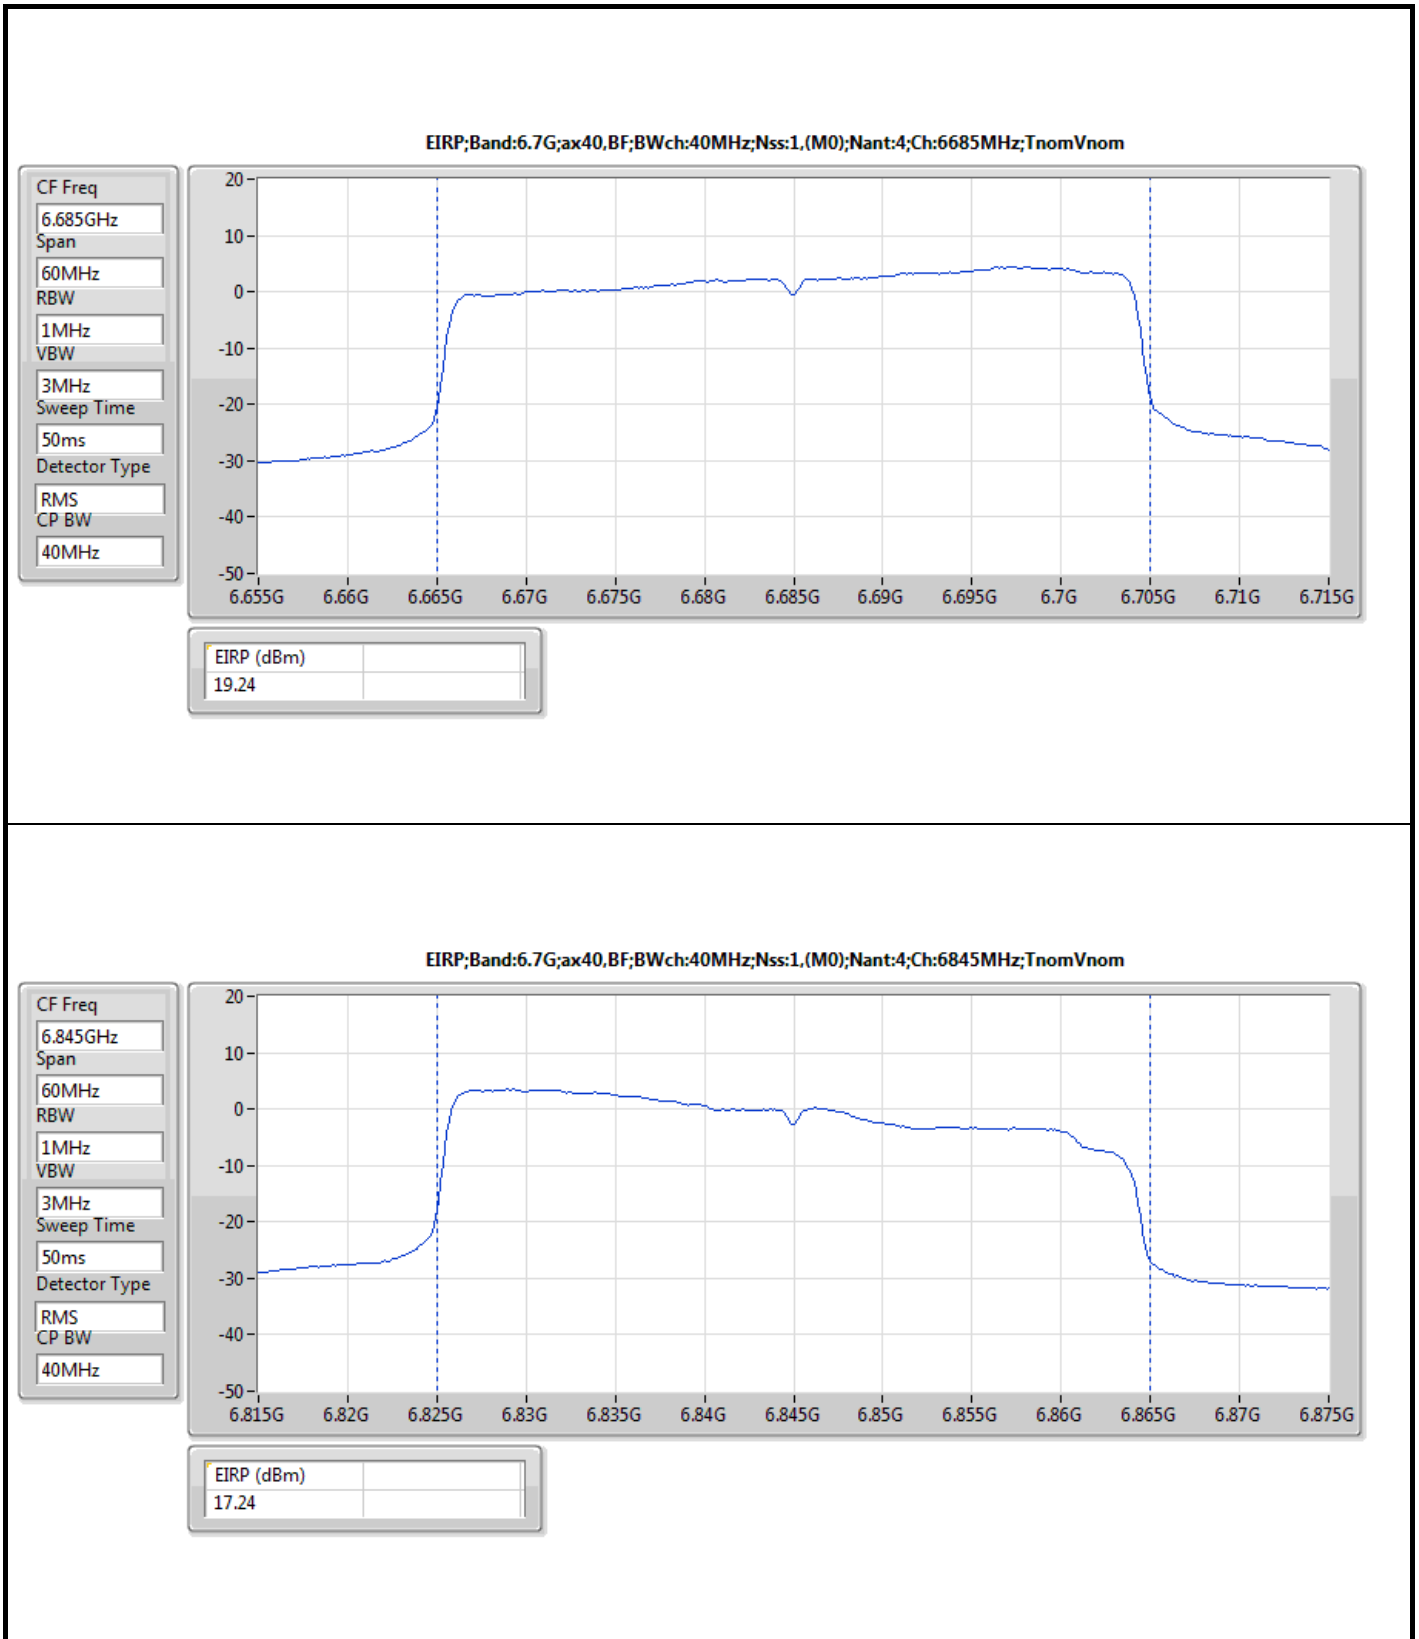

DG = Directional Gain; Port X = Port X output power

Summary

Mode	EIRP (dBm)	EIRP (W)
5.925-6.425GHz	-	-
802.11ax HEW20_Nss1,(MCS0)_4TX	15.92	0.03908
802.11ax HEW40_Nss1,(MCS0)_4TX	18.52	0.07112
802.11ax HEW80_Nss1,(MCS0)_4TX	20.44	0.11066
802.11ax HEW160_Nss1,(MCS0)_4TX	22.77	0.18923
6.425-6.525GHz	-	-
802.11ax HEW20_Nss1,(MCS0)_4TX	15.59	0.03622
802.11ax HEW40_Nss1,(MCS0)_4TX	16.90	0.04898
802.11ax HEW80_Nss1,(MCS0)_4TX	19.51	0.08933
802.11ax HEW160_Nss1,(MCS0)_4TX	22.17	0.16482
6.525-6.875GHz	-	-
802.11ax HEW20_Nss1,(MCS0)_4TX	15.53	0.03573
802.11ax HEW40_Nss1,(MCS0)_4TX	17.51	0.05636
802.11ax HEW80_Nss1,(MCS0)_4TX	20.05	0.10116
802.11ax HEW160_Nss1,(MCS0)_4TX	21.93	0.15596
6.875-7.125GHz	-	-
802.11ax HEW20_Nss1,(MCS0)_4TX	16.70	0.04677
802.11ax HEW40_Nss1,(MCS0)_4TX	17.55	0.05689
802.11ax HEW80_Nss1,(MCS0)_4TX	20.46	0.11117
802.11ax HEW160_Nss1,(MCS0)_4TX	21.72	0.14859