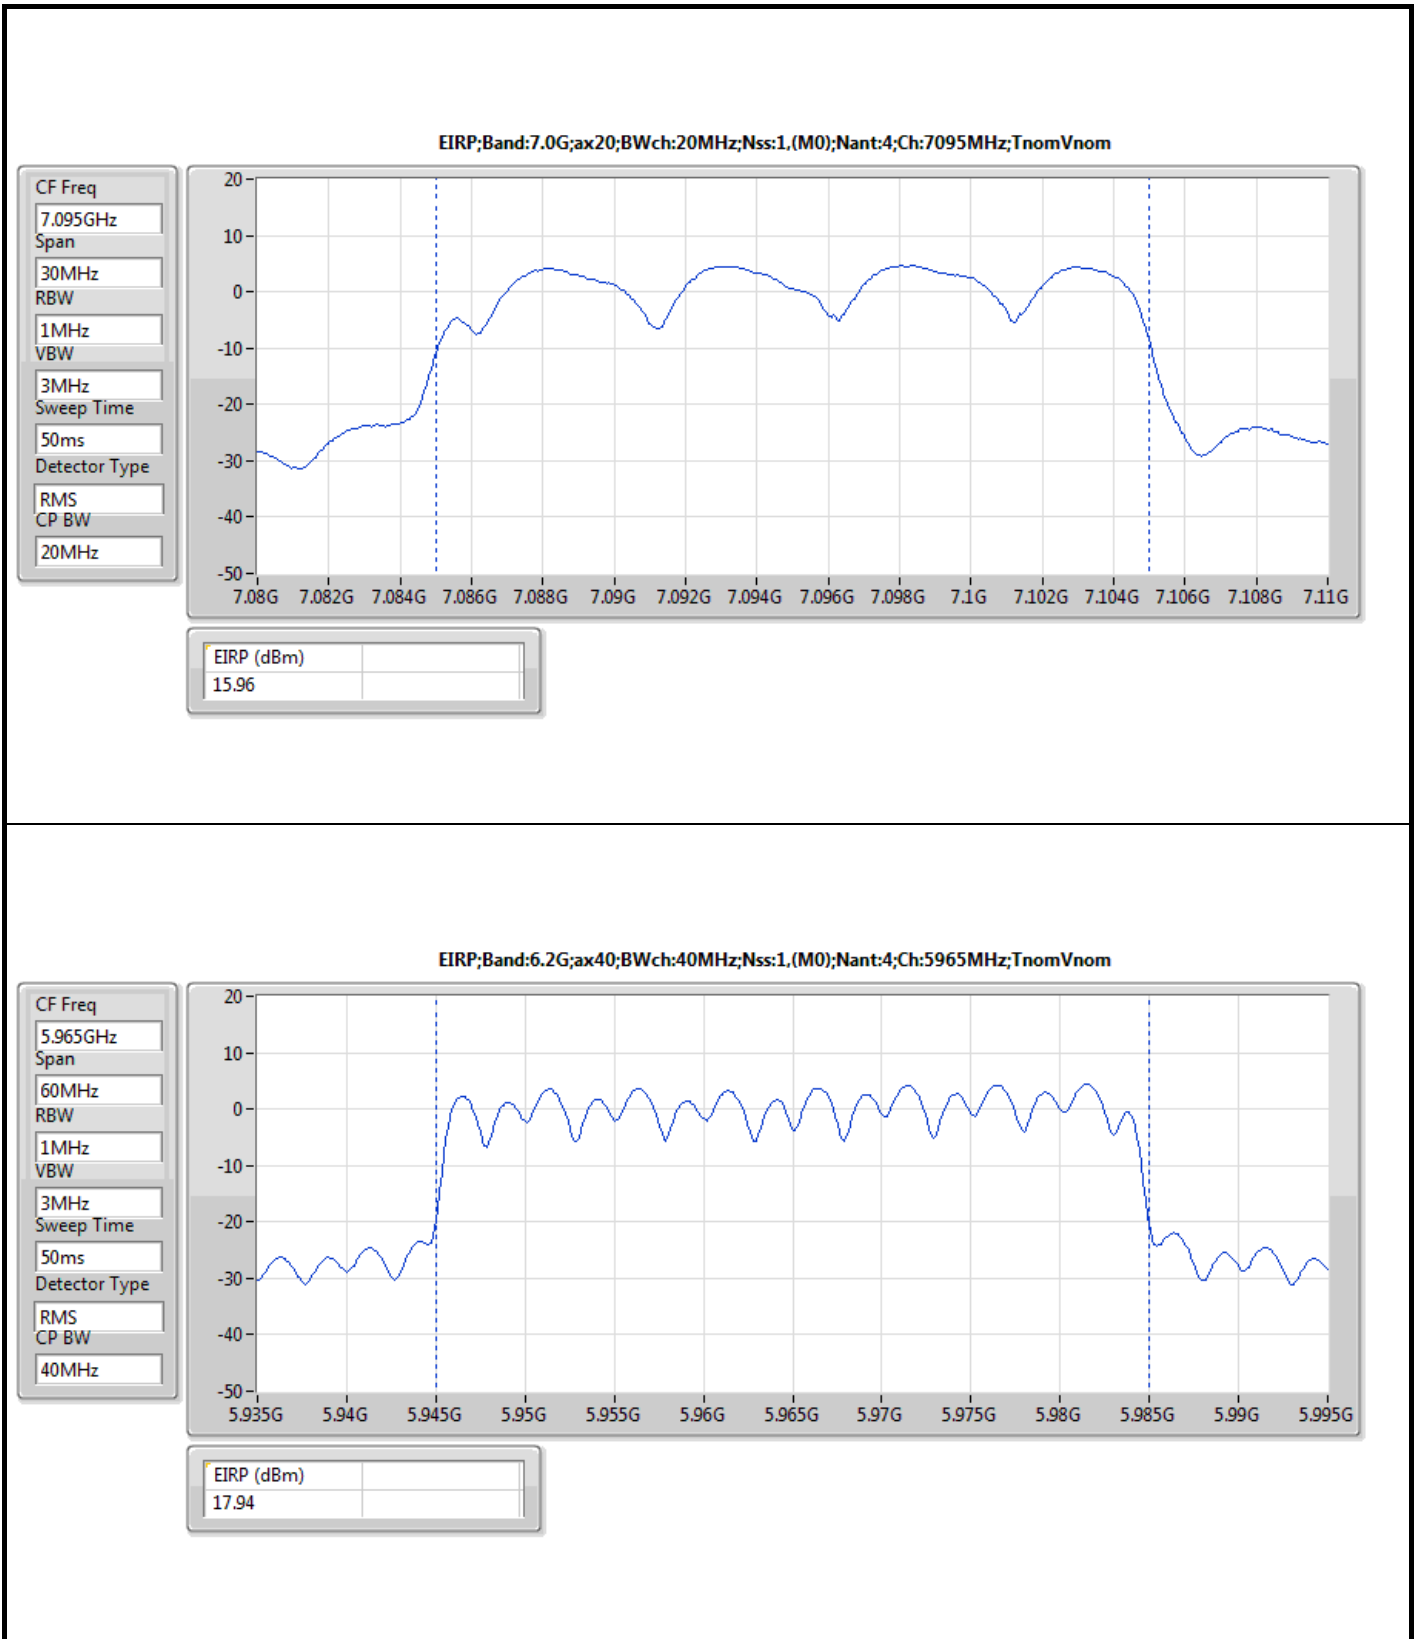

DG = Directional Gain; Port X = Port X output power
 The test result used radiated measurement.

Summary

Mode	EIRP (dBm)	EIRP (W)
5.925-6.425GHz	-	-
802.11ax HEW20-BF_Nss1,(MCS0)_4TX	17.63	0.05794
802.11ax HEW40-BF_Nss1,(MCS0)_4TX	21.19	0.13152
802.11ax HEW80-BF_Nss1,(MCS0)_4TX	23.83	0.24155
802.11ax HEW160-BF_Nss1,(MCS0)_4TX	23.89	0.24491
6.425-6.525GHz	-	-
802.11ax HEW20-BF_Nss1,(MCS0)_4TX	18.24	0.06668
802.11ax HEW40-BF_Nss1,(MCS0)_4TX	21.81	0.15171
802.11ax HEW80-BF_Nss1,(MCS0)_4TX	23.69	0.23388
802.11ax HEW160-BF_Nss1,(MCS0)_4TX	23.76	0.23768
6.525-6.875GHz	-	-
802.11ax HEW20-BF_Nss1,(MCS0)_4TX	17.49	0.05610
802.11ax HEW40-BF_Nss1,(MCS0)_4TX	21.88	0.15417
802.11ax HEW80-BF_Nss1,(MCS0)_4TX	23.49	0.22336
802.11ax HEW160-BF_Nss1,(MCS0)_4TX	23.84	0.24210
6.875-7.125GHz	-	-
802.11ax HEW20-BF_Nss1,(MCS0)_4TX	17.63	0.05794
802.11ax HEW40-BF_Nss1,(MCS0)_4TX	21.20	0.13183
802.11ax HEW80-BF_Nss1,(MCS0)_4TX	23.03	0.20091
802.11ax HEW160-BF_Nss1,(MCS0)_4TX	23.81	0.24044