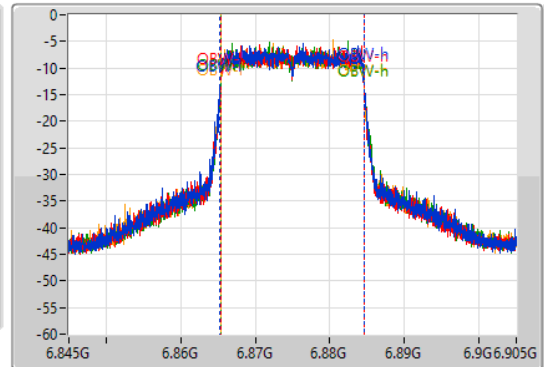

802.11ax HEW20-BF_Nss1,(MCS0)_4TX

EBW

6875MHz Straddle 6.525-6.875GHz

19/02/2022

CF
6.875GHz
Span
60MHz
RBW
300kHz
VBW
1MHz
Sweep Time
100ms
Detector Type
Peak

CF
6.875GHz
Span
60MHz
RBW
300kHz
VBW
1MHz
Sweep Time
100ms
Detector Type
Peak