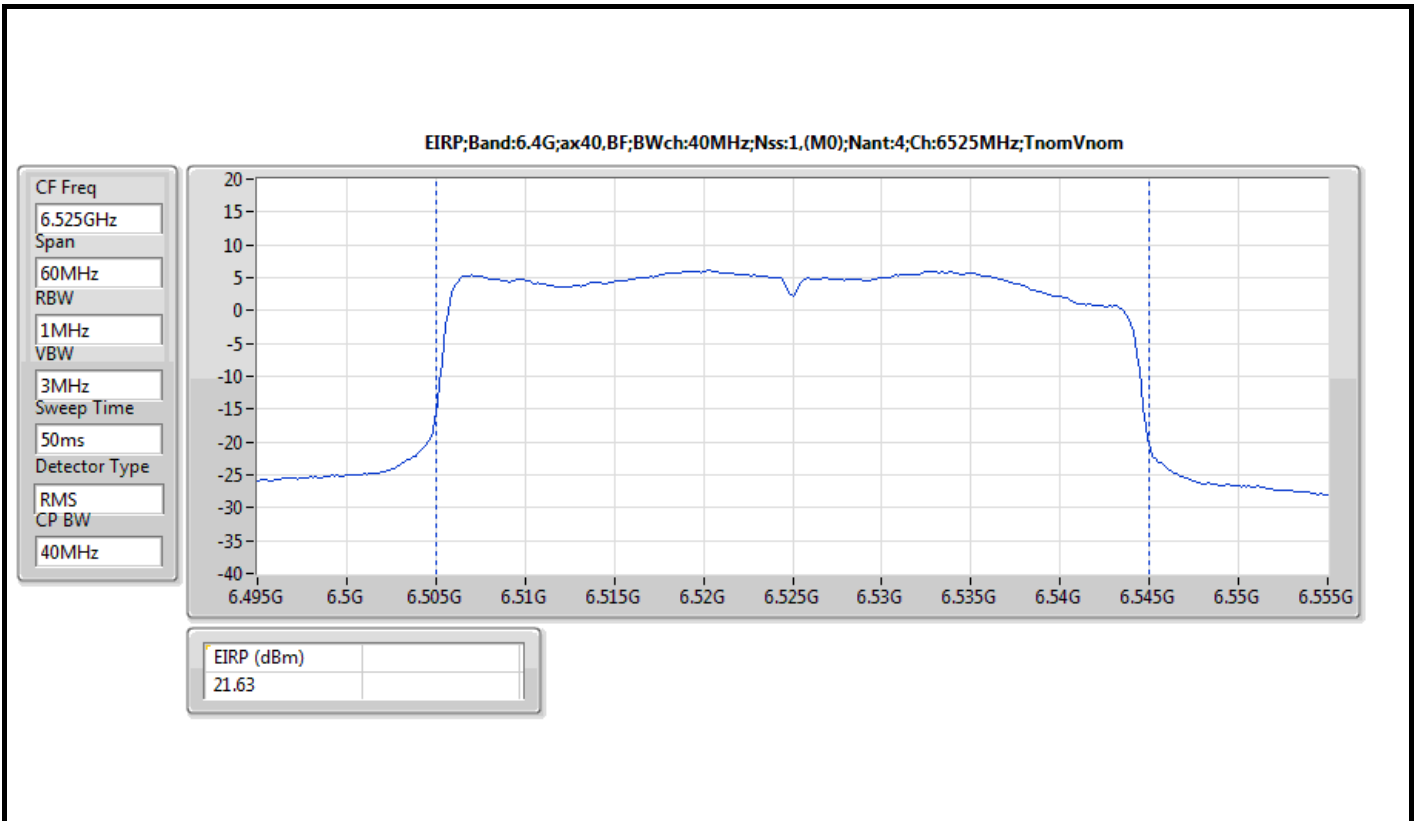

DG = Directional Gain; Port X = Port X output power

Summary

Mode	EIRP (dBm)	EIRP (W)
5.925-6.425GHz	-	-
802.11ax HEW20_Nss1,(MCS0)_4TX	15.92	0.03908
802.11ax HEW40_Nss1,(MCS0)_4TX	18.52	0.07112
802.11ax HEW80_Nss1,(MCS0)_4TX	20.44	0.11066
802.11ax HEW160_Nss1,(MCS0)_4TX	22.77	0.18923
6.425-6.525GHz	-	-
802.11ax HEW20_Nss1,(MCS0)_4TX	15.59	0.03622
802.11ax HEW40_Nss1,(MCS0)_4TX	16.90	0.04898
802.11ax HEW80_Nss1,(MCS0)_4TX	19.51	0.08933
802.11ax HEW160_Nss1,(MCS0)_4TX	22.17	0.16482
6.525-6.875GHz	-	-
802.11ax HEW20_Nss1,(MCS0)_4TX	15.53	0.03573
802.11ax HEW40_Nss1,(MCS0)_4TX	17.51	0.05636
802.11ax HEW80_Nss1,(MCS0)_4TX	20.05	0.10116
802.11ax HEW160_Nss1,(MCS0)_4TX	21.93	0.15596
6.875-7.125GHz	-	-
802.11ax HEW20_Nss1,(MCS0)_4TX	16.70	0.04677
802.11ax HEW40_Nss1,(MCS0)_4TX	17.55	0.05689
802.11ax HEW80_Nss1,(MCS0)_4TX	20.46	0.11117
802.11ax HEW160_Nss1,(MCS0)_4TX	21.72	0.14859