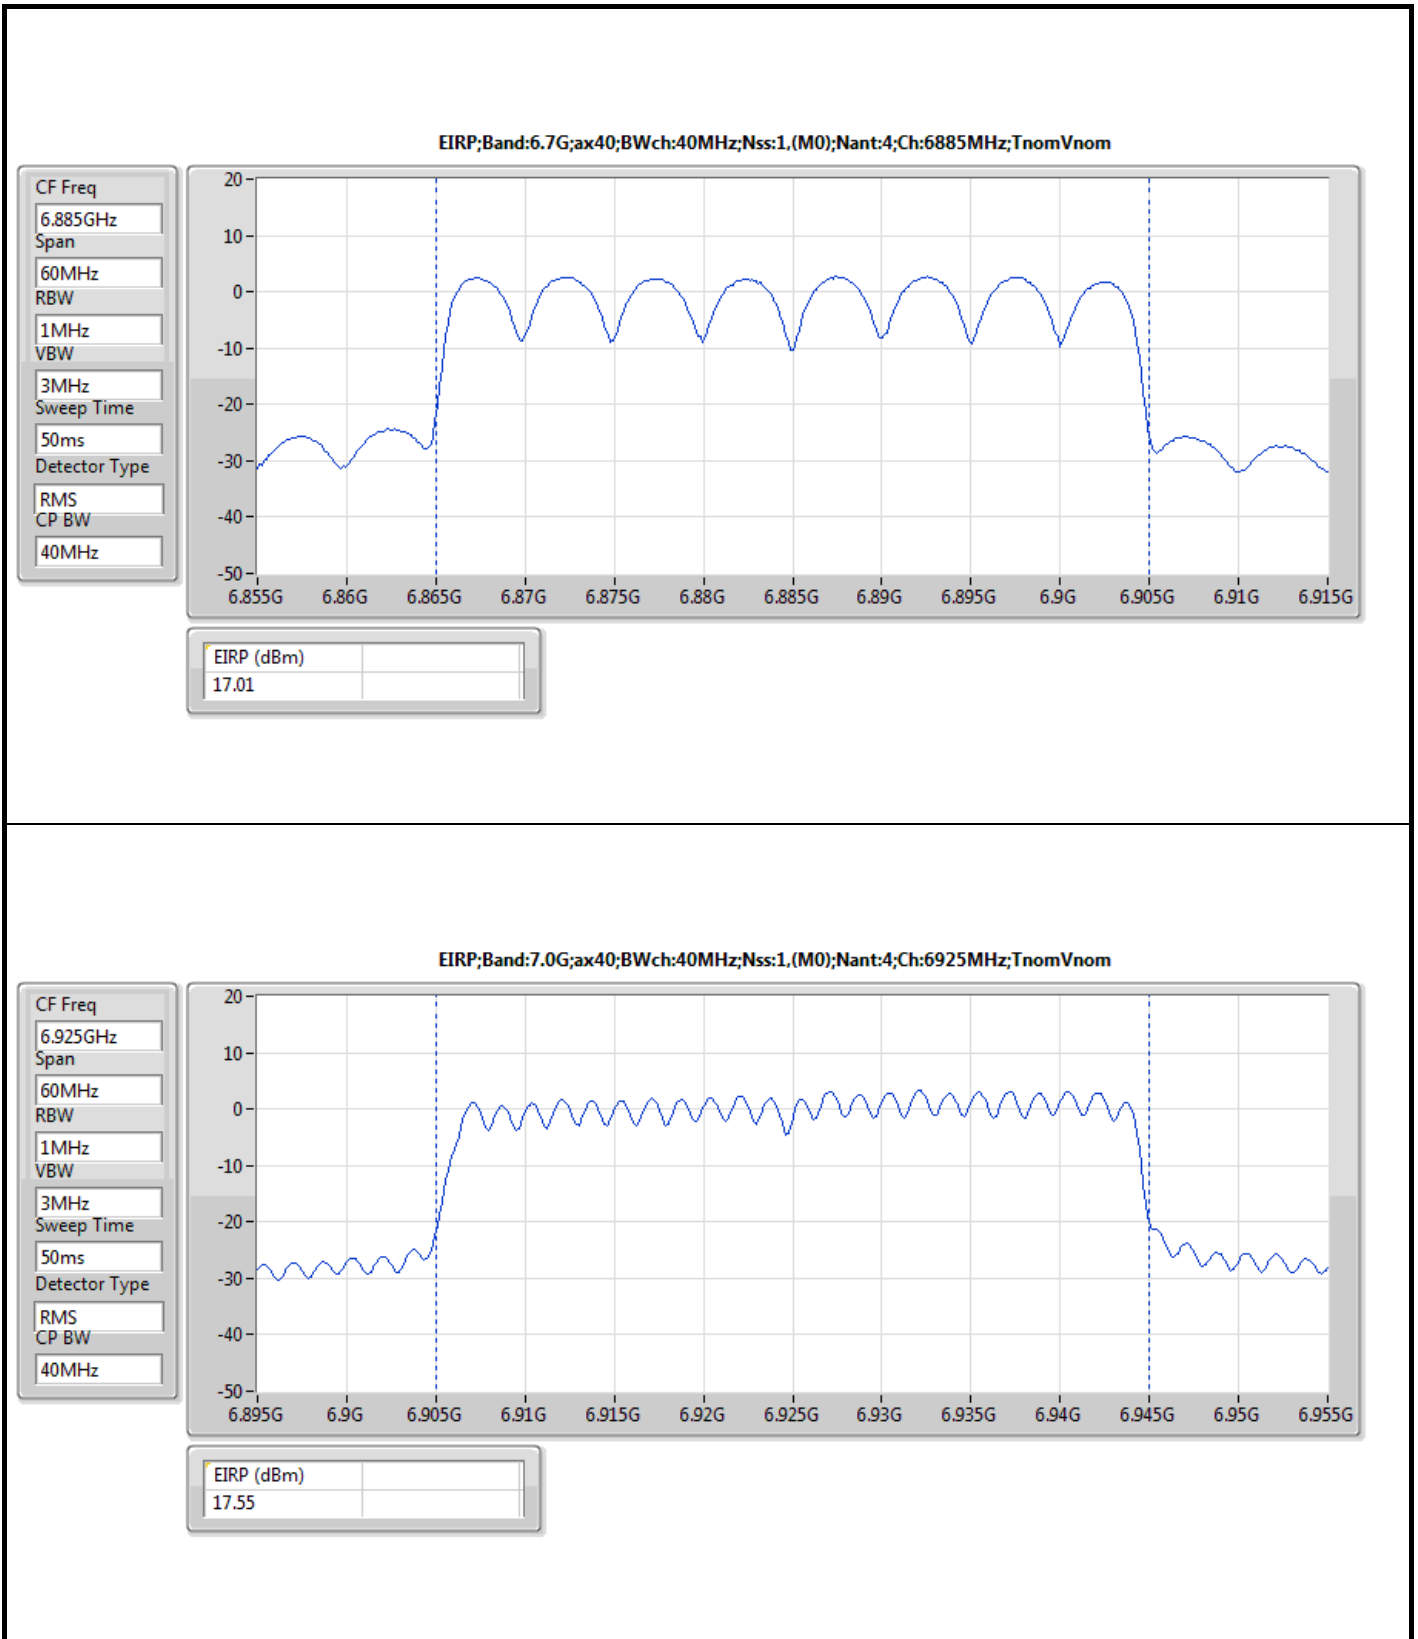

DG = Directional Gain; Port X = Port X output power
 The test result used radiated measurement.

Summary

Mode	EIRP (dBm)	EIRP (W)
5.925-6.425GHz	-	-
802.11ax HEW20-BF_Nss1,(MCS0)_4TX	16.29	0.04256
802.11ax HEW40-BF_Nss1,(MCS0)_4TX	17.93	0.06209
802.11ax HEW80-BF_Nss1,(MCS0)_4TX	19.99	0.09977
802.11ax HEW160-BF_Nss1,(MCS0)_4TX	23.62	0.23014
6.425-6.525GHz	-	-
802.11ax HEW20-BF_Nss1,(MCS0)_4TX	14.45	0.02786
802.11ax HEW40-BF_Nss1,(MCS0)_4TX	18.76	0.07516
802.11ax HEW80-BF_Nss1,(MCS0)_4TX	21.76	0.14997
802.11ax HEW160-BF_Nss1,(MCS0)_4TX	23.28	0.21281
6.525-6.875GHz	-	-
802.11ax HEW20-BF_Nss1,(MCS0)_4TX	14.42	0.02767
802.11ax HEW40-BF_Nss1,(MCS0)_4TX	18.28	0.06730
802.11ax HEW80-BF_Nss1,(MCS0)_4TX	22.01	0.15885
802.11ax HEW160-BF_Nss1,(MCS0)_4TX	23.29	0.21330
6.875-7.125GHz	-	-
802.11ax HEW20-BF_Nss1,(MCS0)_4TX	15.66	0.03681
802.11ax HEW40-BF_Nss1,(MCS0)_4TX	18.91	0.07780
802.11ax HEW80-BF_Nss1,(MCS0)_4TX	22.80	0.19055
802.11ax HEW160-BF_Nss1,(MCS0)_4TX	23.67	0.23281