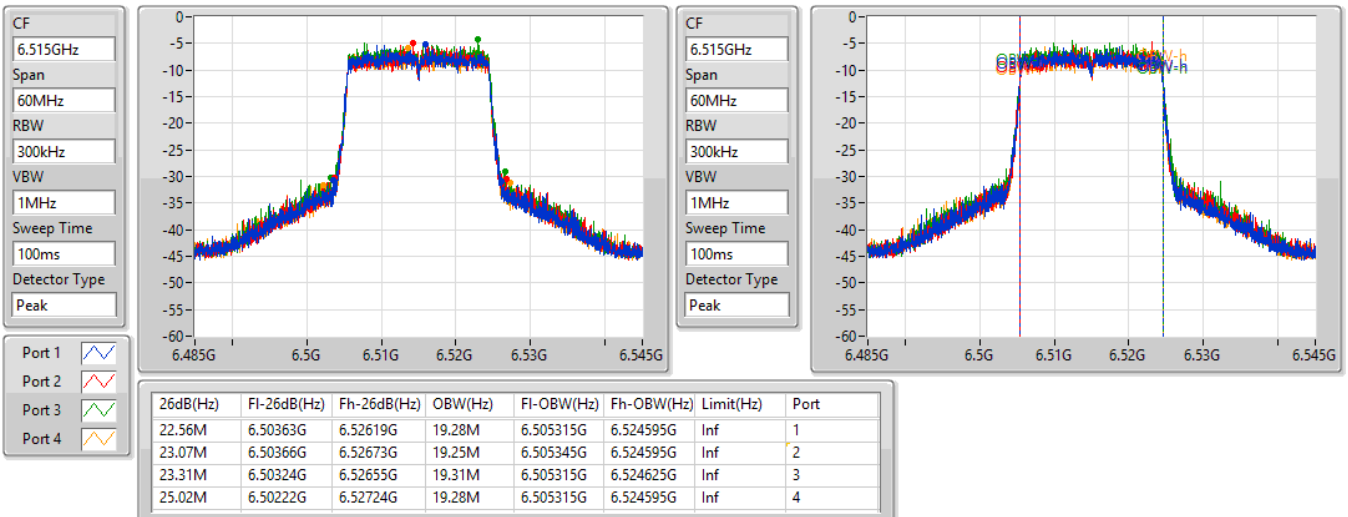

Port X-N dB = Port X 6dB down bandwidth for 5.725-5.85GHz band / 26dB down bandwidth for other band
 Port X-OBW = Port X 99% occupied bandwidth

802.11ax HEW20-BF_Nss1,(MCS0)_4TX

EBW

5955MHz

19/02/2022

802.11ax HEW20-BF_Nss1,(MCS0)_4TX

EBW

6435MHz

19/02/2022

802.11ax HEW20-BF_Nss1,(MCS0)_4TX

EBW

6475MHz

19/02/2022

802.11ax HEW20-BF_Nss1,(MCS0)_4TX

EBW

6515MHz

19/02/2022

802.11ax HEW20-BF_Nss1,(MCS0)_4TX

EBW

6535MHz

19/02/2022

CF
6.535GHz
Span
60MHz
RBW
300kHz
VBW
1MHz
Sweep Time
100ms
Detector Type
Peak