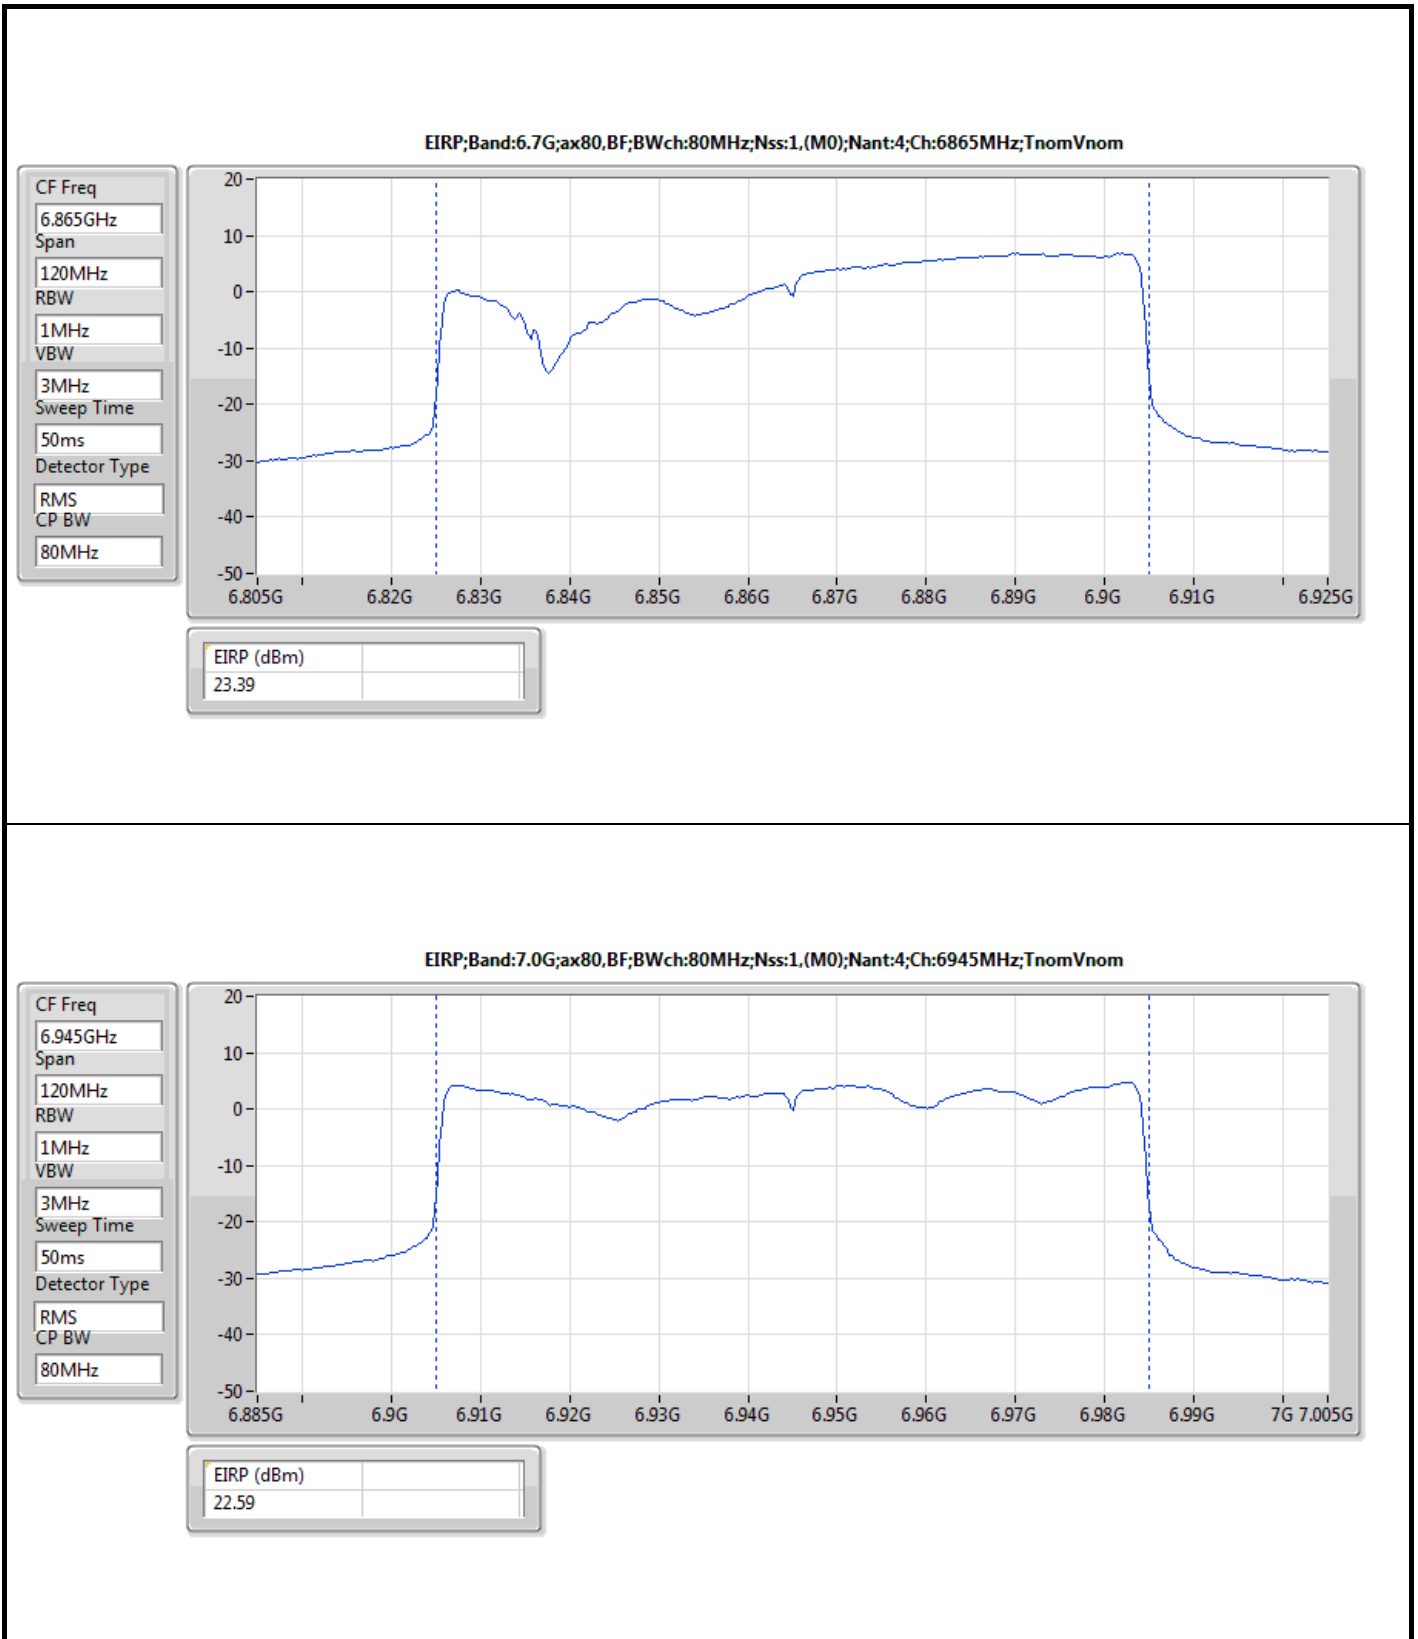

DG = Directional Gain; Port X = Port X output power

Summary

Mode	EIRP (dBm)	EIRP (W)
5.925-6.425GHz	-	-
802.11ax HEW20_Nss1,(MCS0)_4TX	15.92	0.03908
802.11ax HEW40_Nss1,(MCS0)_4TX	18.52	0.07112
802.11ax HEW80_Nss1,(MCS0)_4TX	20.44	0.11066
802.11ax HEW160_Nss1,(MCS0)_4TX	22.77	0.18923
6.425-6.525GHz	-	-
802.11ax HEW20_Nss1,(MCS0)_4TX	15.59	0.03622
802.11ax HEW40_Nss1,(MCS0)_4TX	16.90	0.04898
802.11ax HEW80_Nss1,(MCS0)_4TX	19.51	0.08933
802.11ax HEW160_Nss1,(MCS0)_4TX	22.17	0.16482
6.525-6.875GHz	-	-
802.11ax HEW20_Nss1,(MCS0)_4TX	15.53	0.03573
802.11ax HEW40_Nss1,(MCS0)_4TX	17.51	0.05636
802.11ax HEW80_Nss1,(MCS0)_4TX	20.05	0.10116
802.11ax HEW160_Nss1,(MCS0)_4TX	21.93	0.15596
6.875-7.125GHz	-	-
802.11ax HEW20_Nss1,(MCS0)_4TX	16.70	0.04677
802.11ax HEW40_Nss1,(MCS0)_4TX	17.55	0.05689
802.11ax HEW80_Nss1,(MCS0)_4TX	20.46	0.11117
802.11ax HEW160_Nss1,(MCS0)_4TX	21.72	0.14859