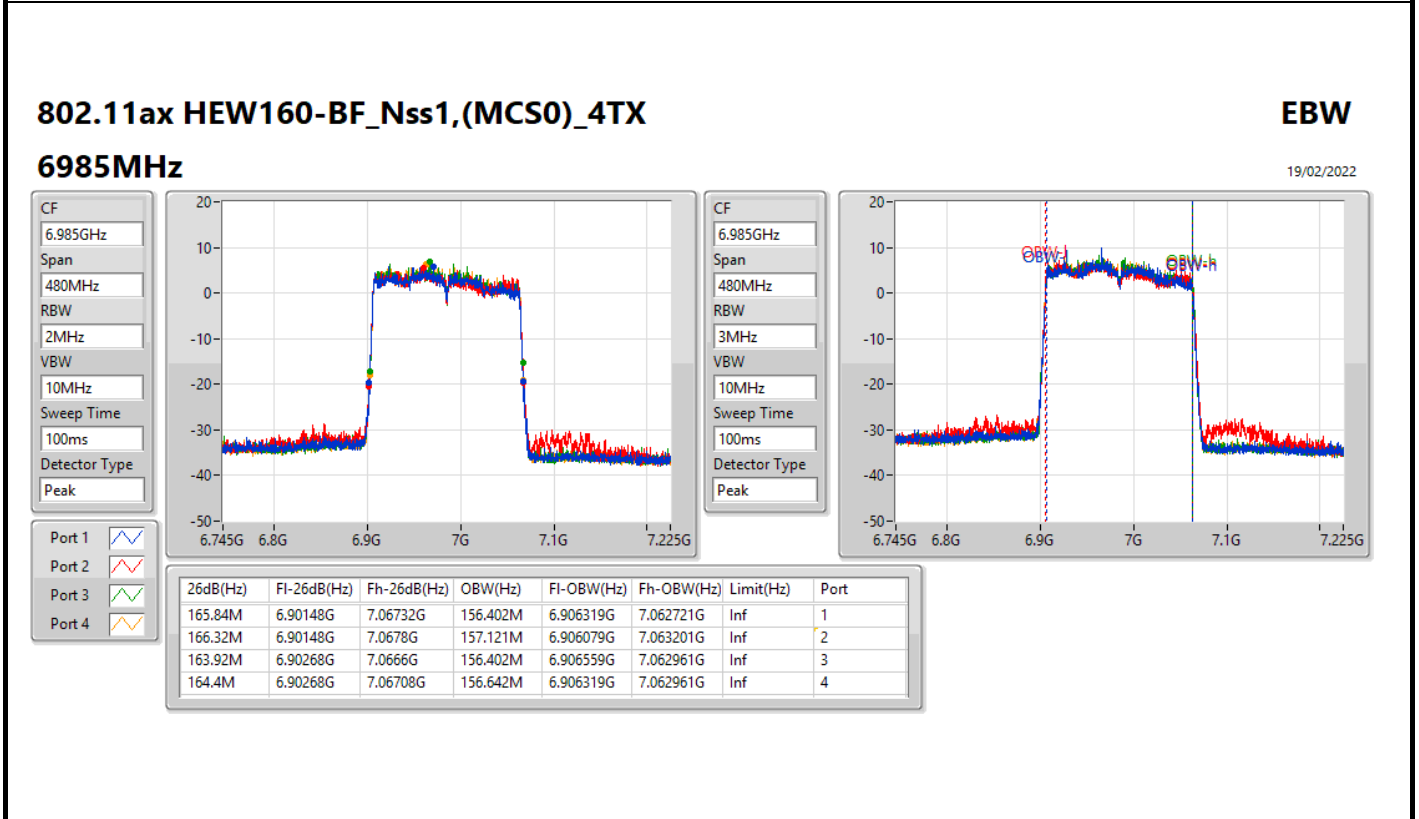

802.11ax HEW160-BF_Nss1,(MCS0)_4TX

EBW

6505MHz Straddle 6.425-6.525GHz

19/02/2022

802.11ax HEW160-BF_Nss1,(MCS0)_4TX

EBW

6665MHz

19/02/2022