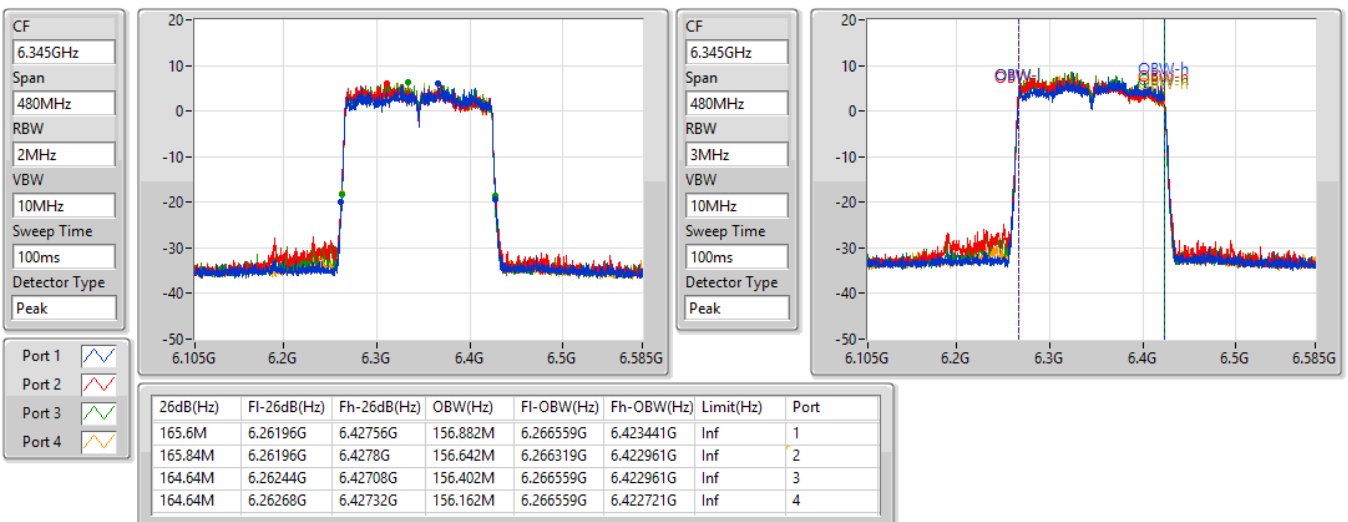

802.11ax HEW160_Nss1,(MCS0)_4TX

EBW

6185MHz

19/02/2022

802.11ax HEW160_Nss1,(MCS0)_4TX

EBW

6345MHz

19/02/2022

802.11ax HEW160_Nss1,(MCS0)_4TX

EBW

6825MHz Straddle 6.525-6.875GHz

19/02/2022

802.11ax HEW160_Nss1,(MCS0)_4TX

EBW

6985MHz

19/02/2022