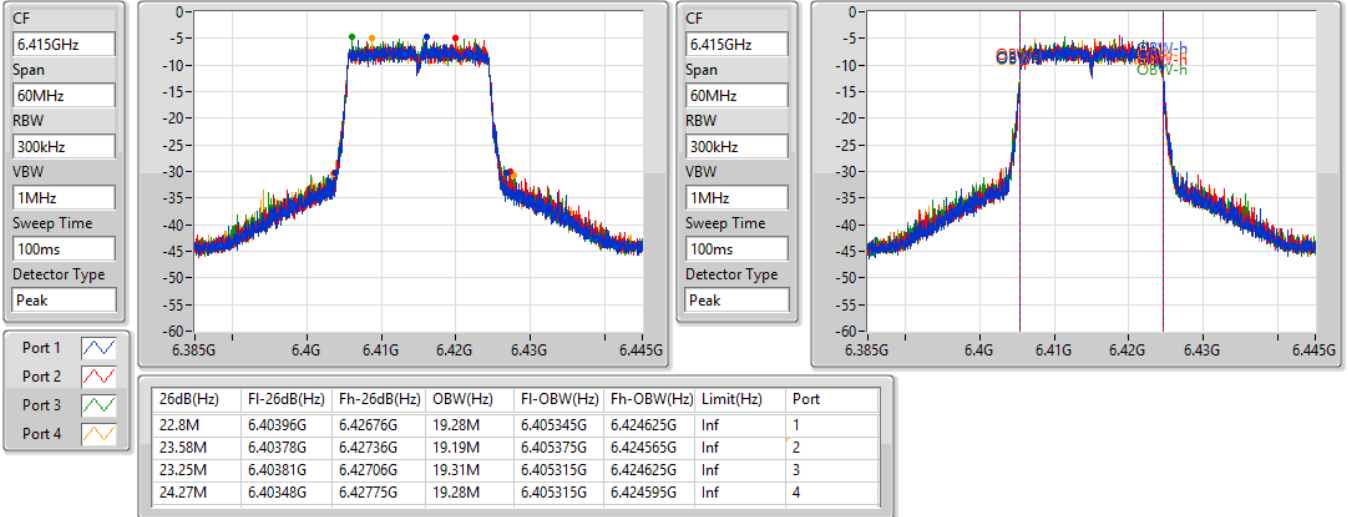

Port X-N dB = Port X 6dB down bandwidth for 5.725-5.85GHz band / 26dB down bandwidth for other band
 Port X-OBW = Port X 99% occupied bandwidth

802.11ax HEW20-BF_Nss1,(MCS0)_4TX

EBW

5955MHz

19/02/2022

802.11ax HEW20-BF_Nss1,(MCS0)_4TX

EBW

6175MHz

19/02/2022

802.11ax HEW20-BF_Nss1,(MCS0)_4TX

EBW

6415MHz

19/02/2022

802.11ax HEW20-BF_Nss1,(MCS0)_4TX