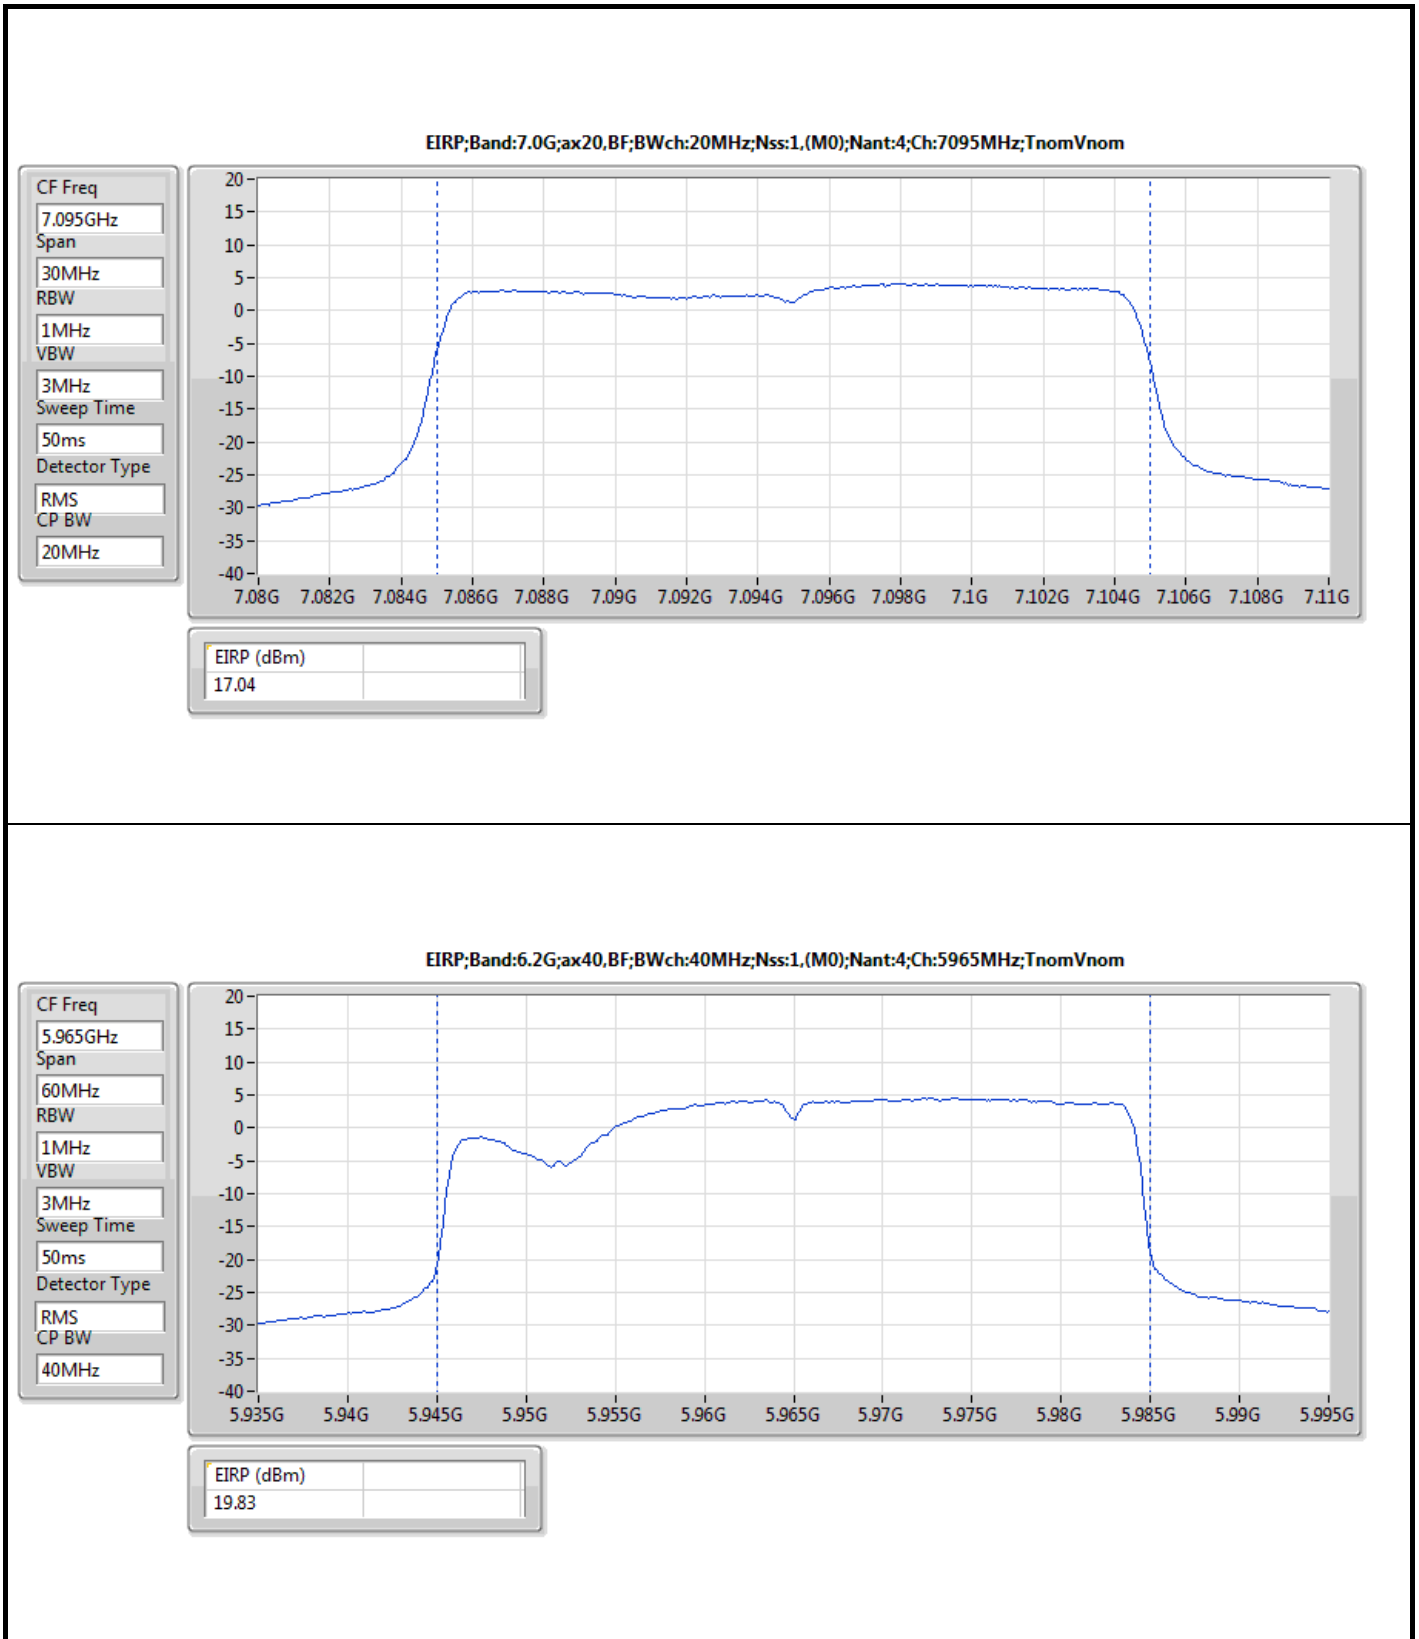

DG = Directional Gain; Port X = Port X output power

Summary

Mode	EIRP (dBm)	EIRP (W)
5.925-6.425GHz	-	-
802.11ax HEW20_Nss1,(MCS0)_4TX	15.92	0.03908
802.11ax HEW40_Nss1,(MCS0)_4TX	18.52	0.07112
802.11ax HEW80_Nss1,(MCS0)_4TX	20.44	0.11066
802.11ax HEW160_Nss1,(MCS0)_4TX	22.77	0.18923
6.425-6.525GHz	-	-
802.11ax HEW20_Nss1,(MCS0)_4TX	15.59	0.03622
802.11ax HEW40_Nss1,(MCS0)_4TX	16.90	0.04898
802.11ax HEW80_Nss1,(MCS0)_4TX	19.51	0.08933
802.11ax HEW160_Nss1,(MCS0)_4TX	22.17	0.16482
6.525-6.875GHz	-	-
802.11ax HEW20_Nss1,(MCS0)_4TX	15.53	0.03573
802.11ax HEW40_Nss1,(MCS0)_4TX	17.51	0.05636
802.11ax HEW80_Nss1,(MCS0)_4TX	20.05	0.10116
802.11ax HEW160_Nss1,(MCS0)_4TX	21.93	0.15596
6.875-7.125GHz	-	-
802.11ax HEW20_Nss1,(MCS0)_4TX	16.70	0.04677
802.11ax HEW40_Nss1,(MCS0)_4TX	17.55	0.05689
802.11ax HEW80_Nss1,(MCS0)_4TX	20.46	0.11117
802.11ax HEW160_Nss1,(MCS0)_4TX	21.72	0.14859