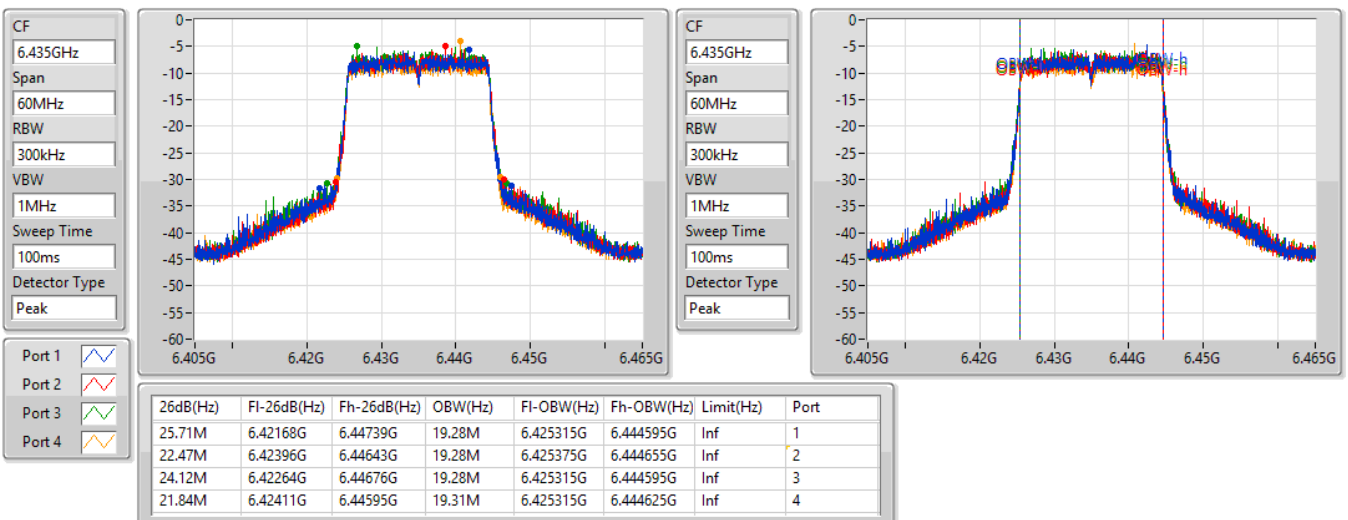

802.11ax HEW20-BF_Nss1,(MCS0)_4TX

EBW

6435MHz

19/02/2022