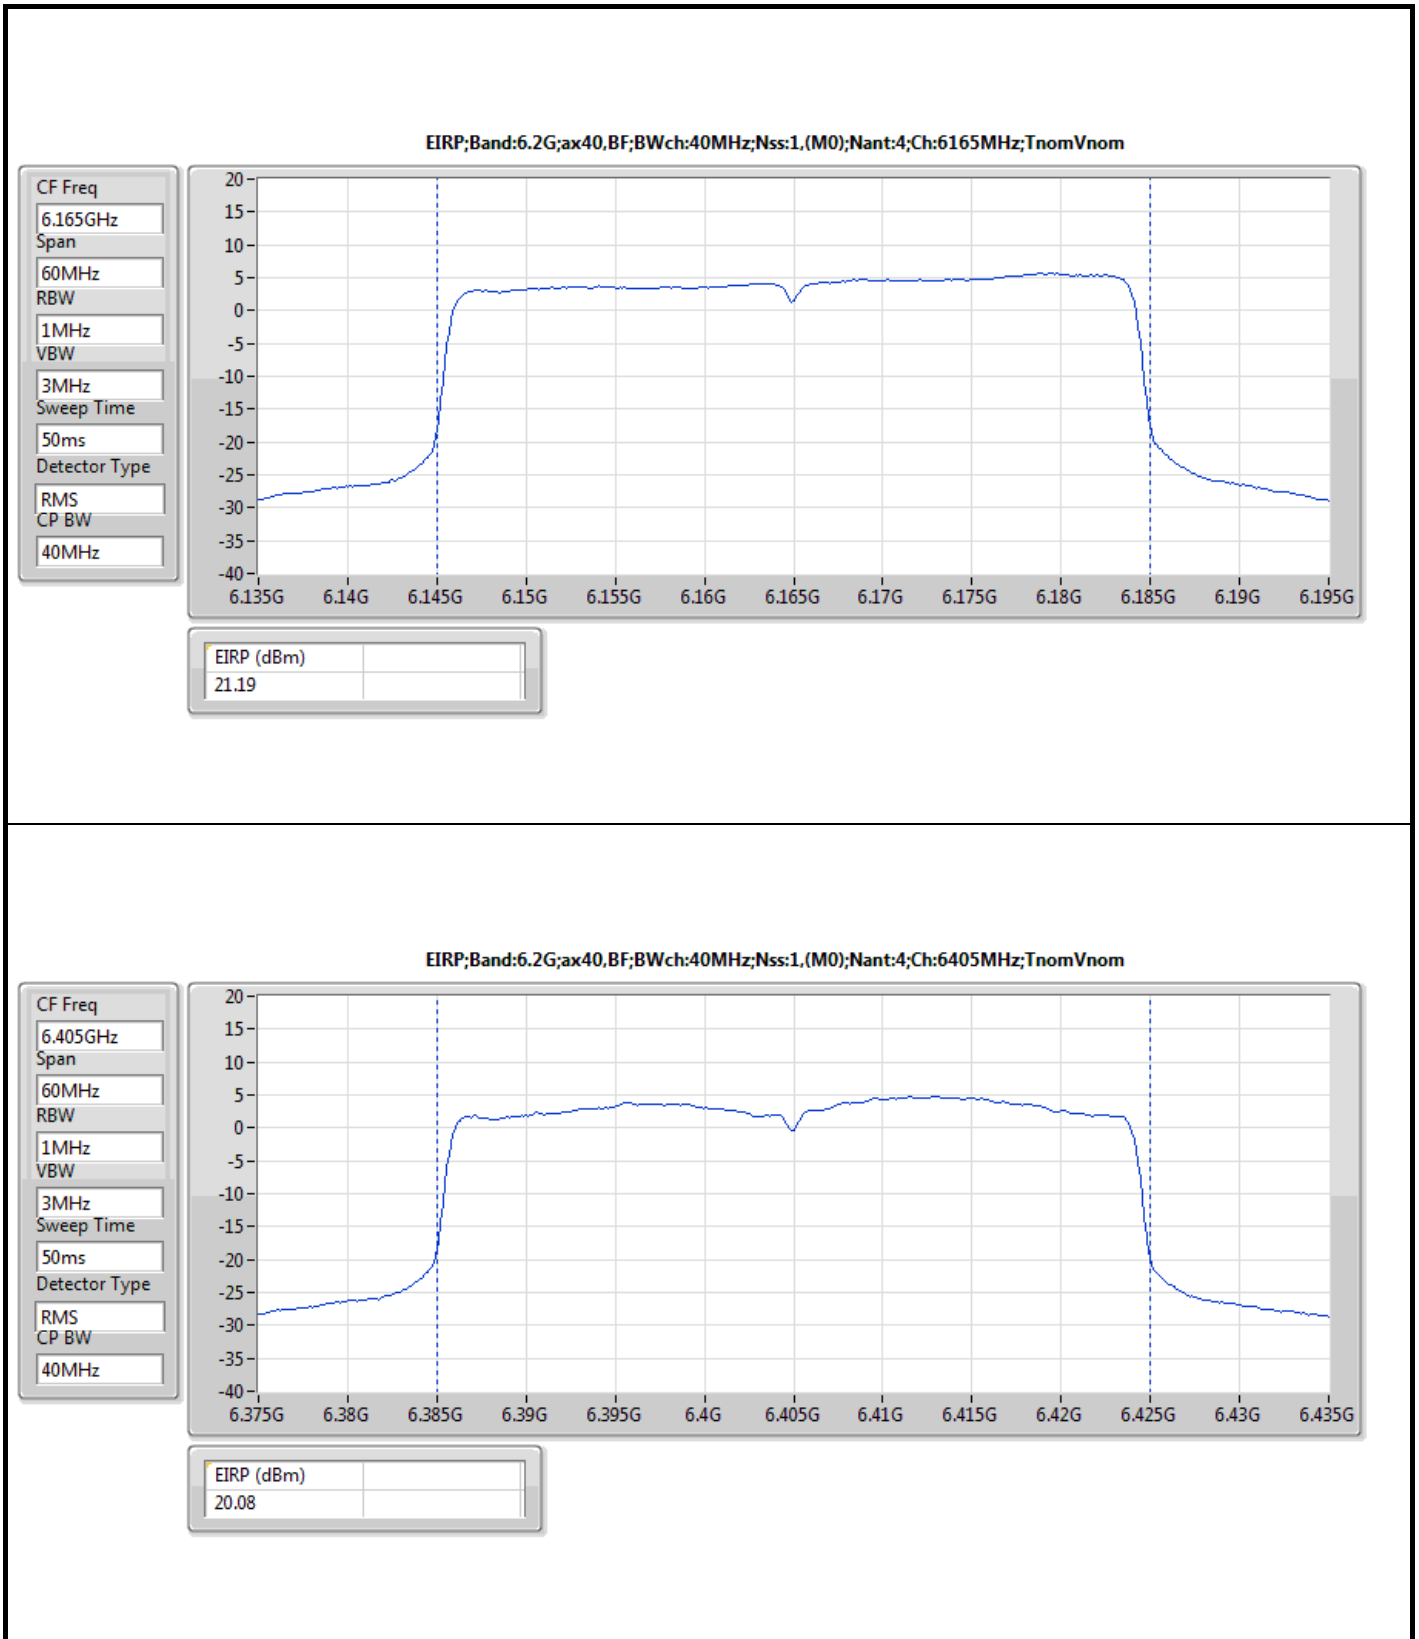

DG = Directional Gain; Port X = Port X output power

Summary

Mode	EIRP (dBm)	EIRP (W)
5.925-6.425GHz	-	-
802.11ax HEW20_Nss1,(MCS0)_4TX	15.92	0.03908
802.11ax HEW40_Nss1,(MCS0)_4TX	18.52	0.07112
802.11ax HEW80_Nss1,(MCS0)_4TX	20.44	0.11066
802.11ax HEW160_Nss1,(MCS0)_4TX	22.77	0.18923
6.425-6.525GHz	-	-
802.11ax HEW20_Nss1,(MCS0)_4TX	15.59	0.03622
802.11ax HEW40_Nss1,(MCS0)_4TX	16.90	0.04898
802.11ax HEW80_Nss1,(MCS0)_4TX	19.51	0.08933
802.11ax HEW160_Nss1,(MCS0)_4TX	22.17	0.16482
6.525-6.875GHz	-	-
802.11ax HEW20_Nss1,(MCS0)_4TX	15.53	0.03573
802.11ax HEW40_Nss1,(MCS0)_4TX	17.51	0.05636
802.11ax HEW80_Nss1,(MCS0)_4TX	20.05	0.10116
802.11ax HEW160_Nss1,(MCS0)_4TX	21.93	0.15596
6.875-7.125GHz	-	-
802.11ax HEW20_Nss1,(MCS0)_4TX	16.70	0.04677
802.11ax HEW40_Nss1,(MCS0)_4TX	17.55	0.05689
802.11ax HEW80_Nss1,(MCS0)_4TX	20.46	0.11117
802.11ax HEW160_Nss1,(MCS0)_4TX	21.72	0.14859