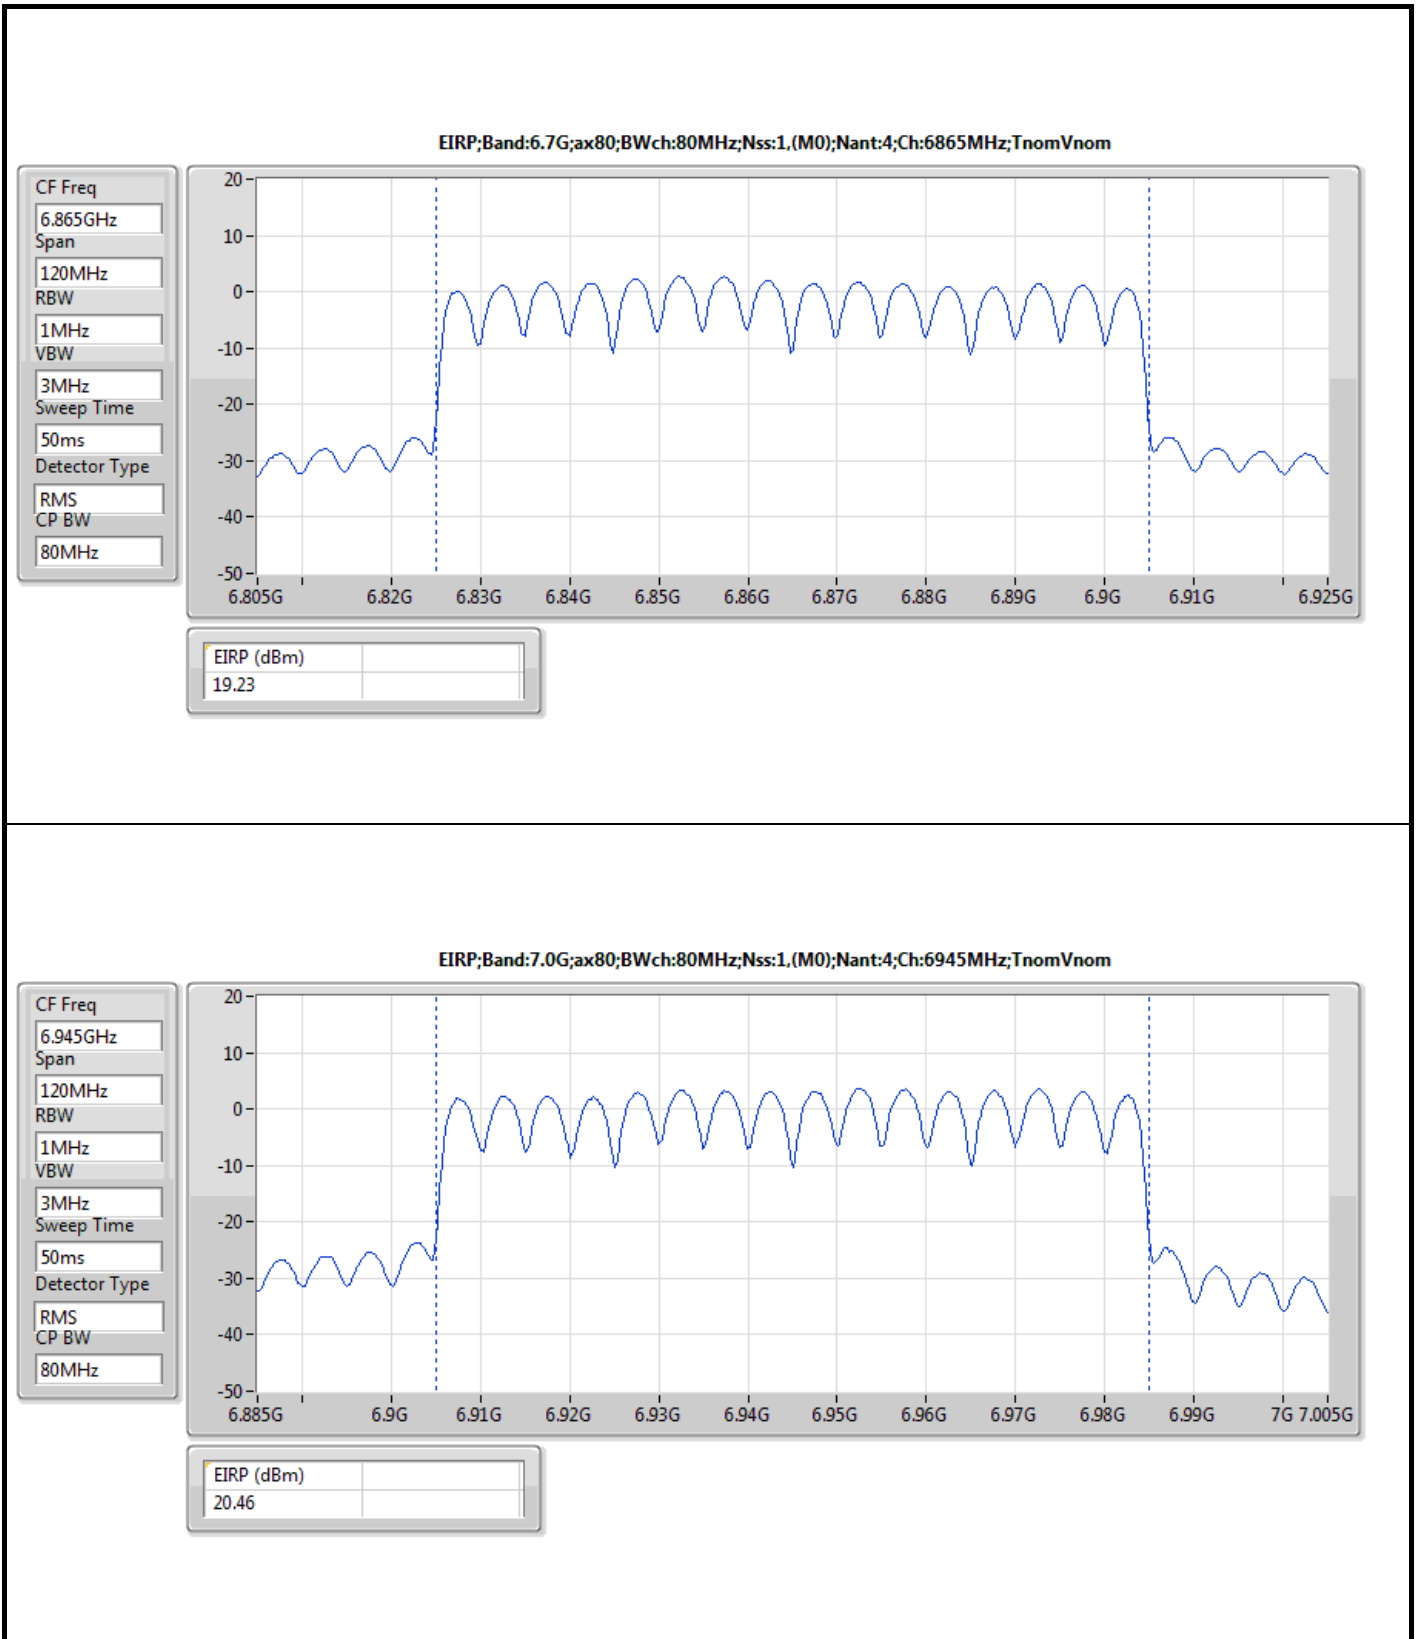

DG = Directional Gain; Port X = Port X output power
 The test result used radiated measurement.

Summary

Mode	EIRP (dBm)	EIRP (W)
5.925-6.425GHz	-	-
802.11ax HEW20-BF_Nss1,(MCS0)_4TX	16.29	0.04256
802.11ax HEW40-BF_Nss1,(MCS0)_4TX	17.93	0.06209
802.11ax HEW80-BF_Nss1,(MCS0)_4TX	19.99	0.09977
802.11ax HEW160-BF_Nss1,(MCS0)_4TX	23.62	0.23014
6.425-6.525GHz	-	-
802.11ax HEW20-BF_Nss1,(MCS0)_4TX	14.45	0.02786
802.11ax HEW40-BF_Nss1,(MCS0)_4TX	18.76	0.07516
802.11ax HEW80-BF_Nss1,(MCS0)_4TX	21.76	0.14997
802.11ax HEW160-BF_Nss1,(MCS0)_4TX	23.28	0.21281
6.525-6.875GHz	-	-
802.11ax HEW20-BF_Nss1,(MCS0)_4TX	14.42	0.02767
802.11ax HEW40-BF_Nss1,(MCS0)_4TX	18.28	0.06730
802.11ax HEW80-BF_Nss1,(MCS0)_4TX	22.01	0.15885
802.11ax HEW160-BF_Nss1,(MCS0)_4TX	23.29	0.21330
6.875-7.125GHz	-	-
802.11ax HEW20-BF_Nss1,(MCS0)_4TX	15.66	0.03681
802.11ax HEW40-BF_Nss1,(MCS0)_4TX	18.91	0.07780
802.11ax HEW80-BF_Nss1,(MCS0)_4TX	22.80	0.19055
802.11ax HEW160-BF_Nss1,(MCS0)_4TX	23.67	0.23281