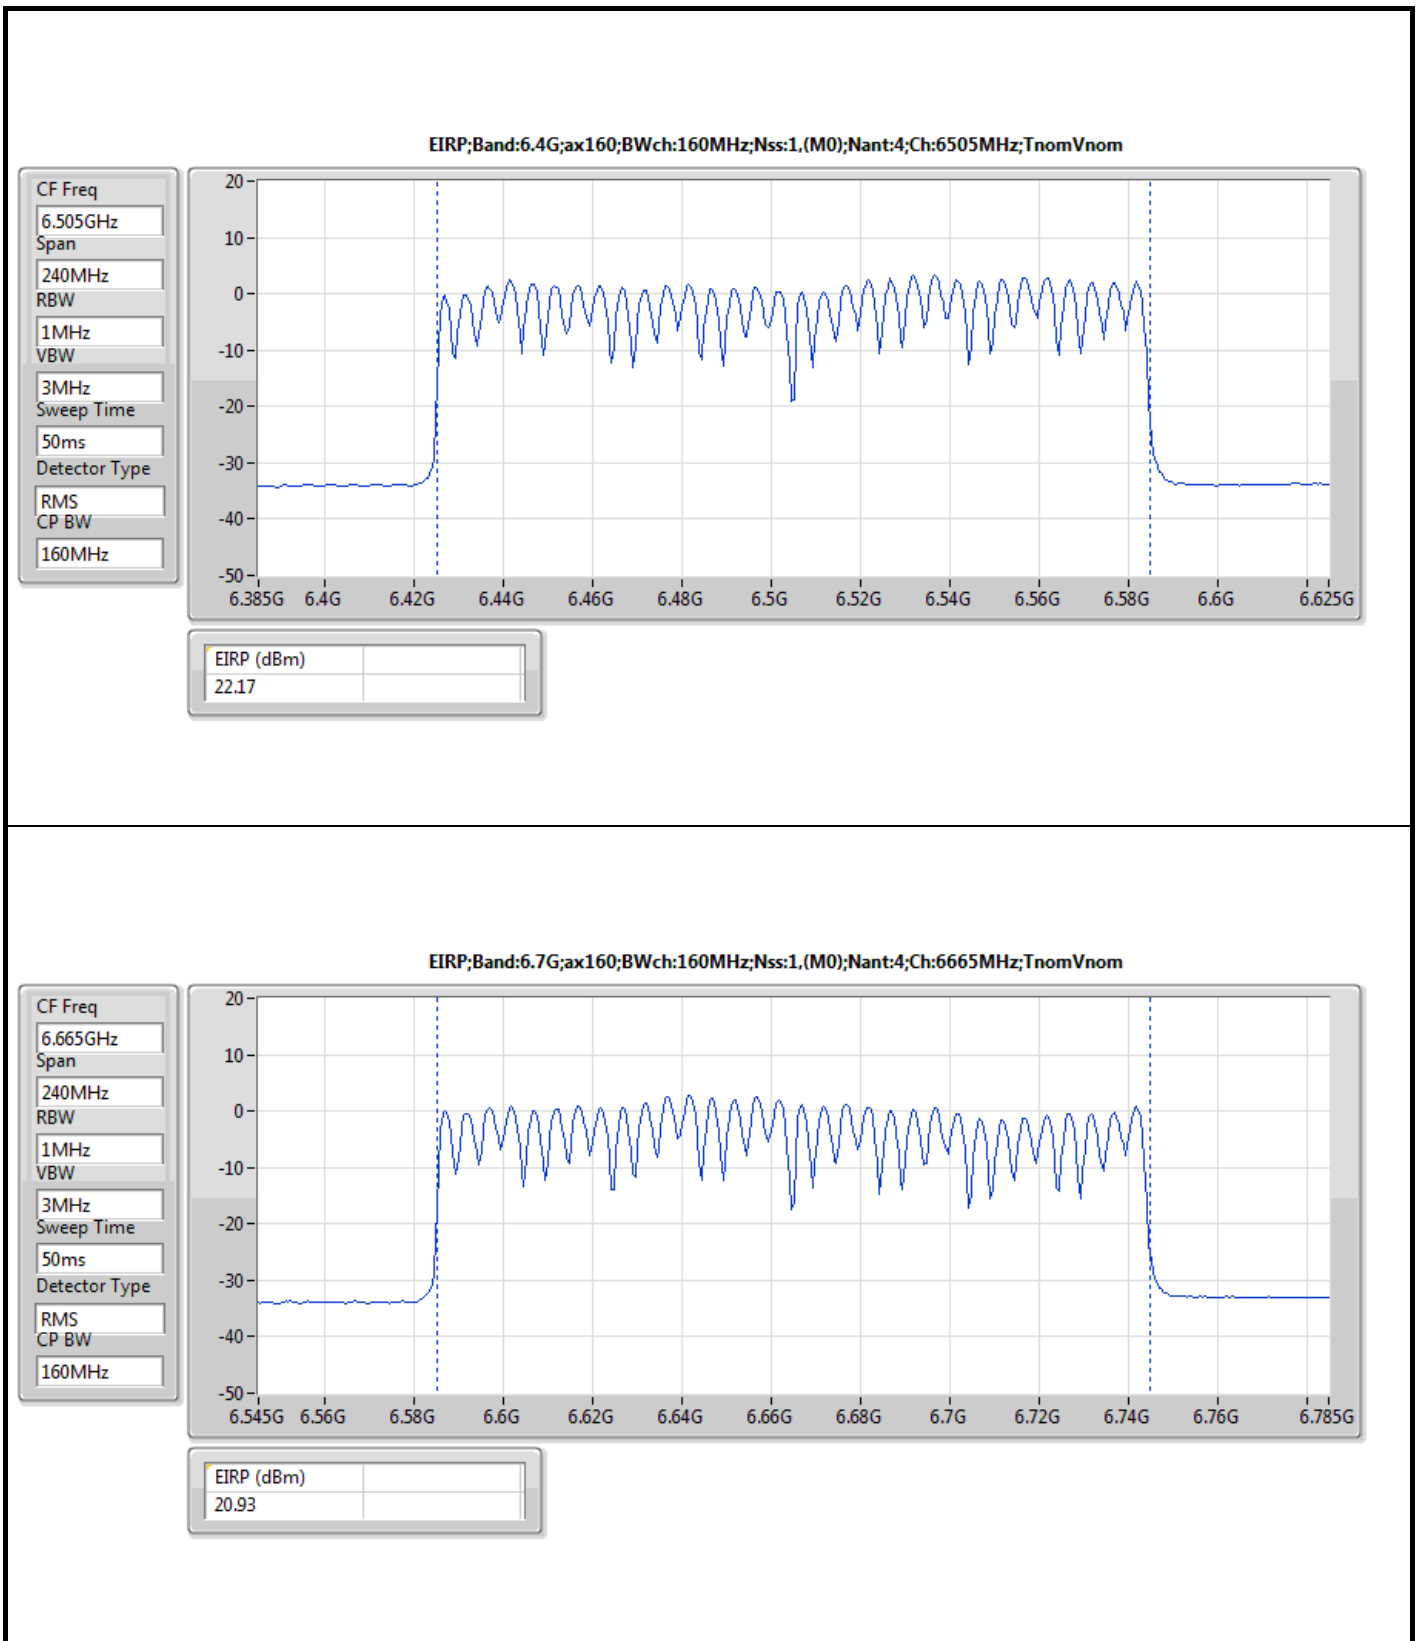

DG = Directional Gain; Port X = Port X output power
 The test result used radiated measurement.

Summary

Mode	EIRP (dBm)	EIRP (W)
5.925-6.425GHz	-	-
802.11ax HEW20-BF_Nss1,(MCS0)_4TX	16.29	0.04256
802.11ax HEW40-BF_Nss1,(MCS0)_4TX	17.93	0.06209
802.11ax HEW80-BF_Nss1,(MCS0)_4TX	19.99	0.09977
802.11ax HEW160-BF_Nss1,(MCS0)_4TX	23.62	0.23014
6.425-6.525GHz	-	-
802.11ax HEW20-BF_Nss1,(MCS0)_4TX	14.45	0.02786
802.11ax HEW40-BF_Nss1,(MCS0)_4TX	18.76	0.07516
802.11ax HEW80-BF_Nss1,(MCS0)_4TX	21.76	0.14997
802.11ax HEW160-BF_Nss1,(MCS0)_4TX	23.28	0.21281
6.525-6.875GHz	-	-
802.11ax HEW20-BF_Nss1,(MCS0)_4TX	14.42	0.02767
802.11ax HEW40-BF_Nss1,(MCS0)_4TX	18.28	0.06730
802.11ax HEW80-BF_Nss1,(MCS0)_4TX	22.01	0.15885
802.11ax HEW160-BF_Nss1,(MCS0)_4TX	23.29	0.21330
6.875-7.125GHz	-	-
802.11ax HEW20-BF_Nss1,(MCS0)_4TX	15.66	0.03681
802.11ax HEW40-BF_Nss1,(MCS0)_4TX	18.91	0.07780
802.11ax HEW80-BF_Nss1,(MCS0)_4TX	22.80	0.19055
802.11ax HEW160-BF_Nss1,(MCS0)_4TX	23.67	0.23281