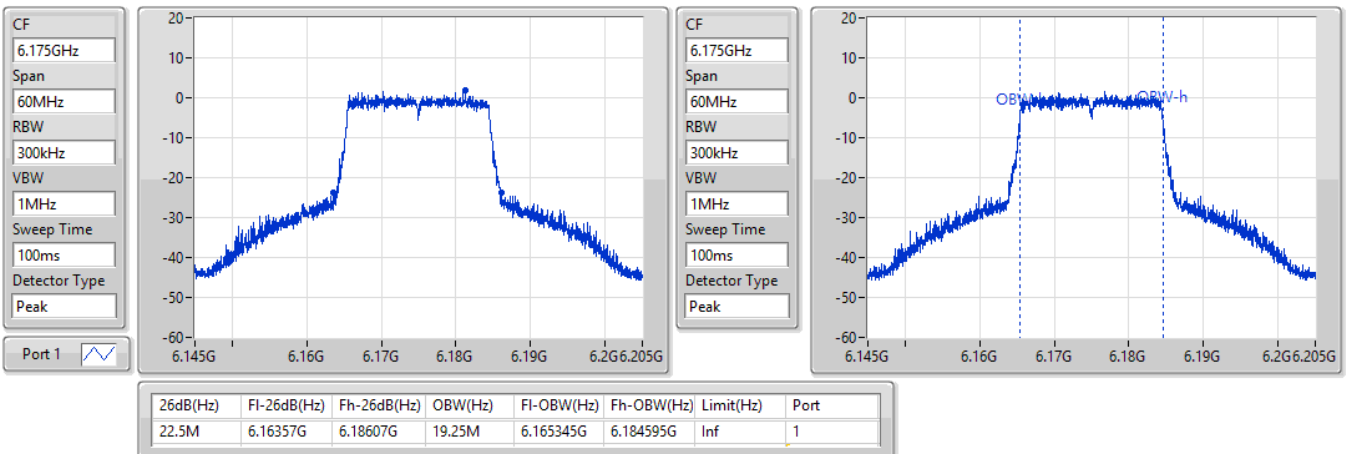

802.11ax HEW20_Nss1,(MCS0)_1TX

EBW

6175MHz

26/02/2022