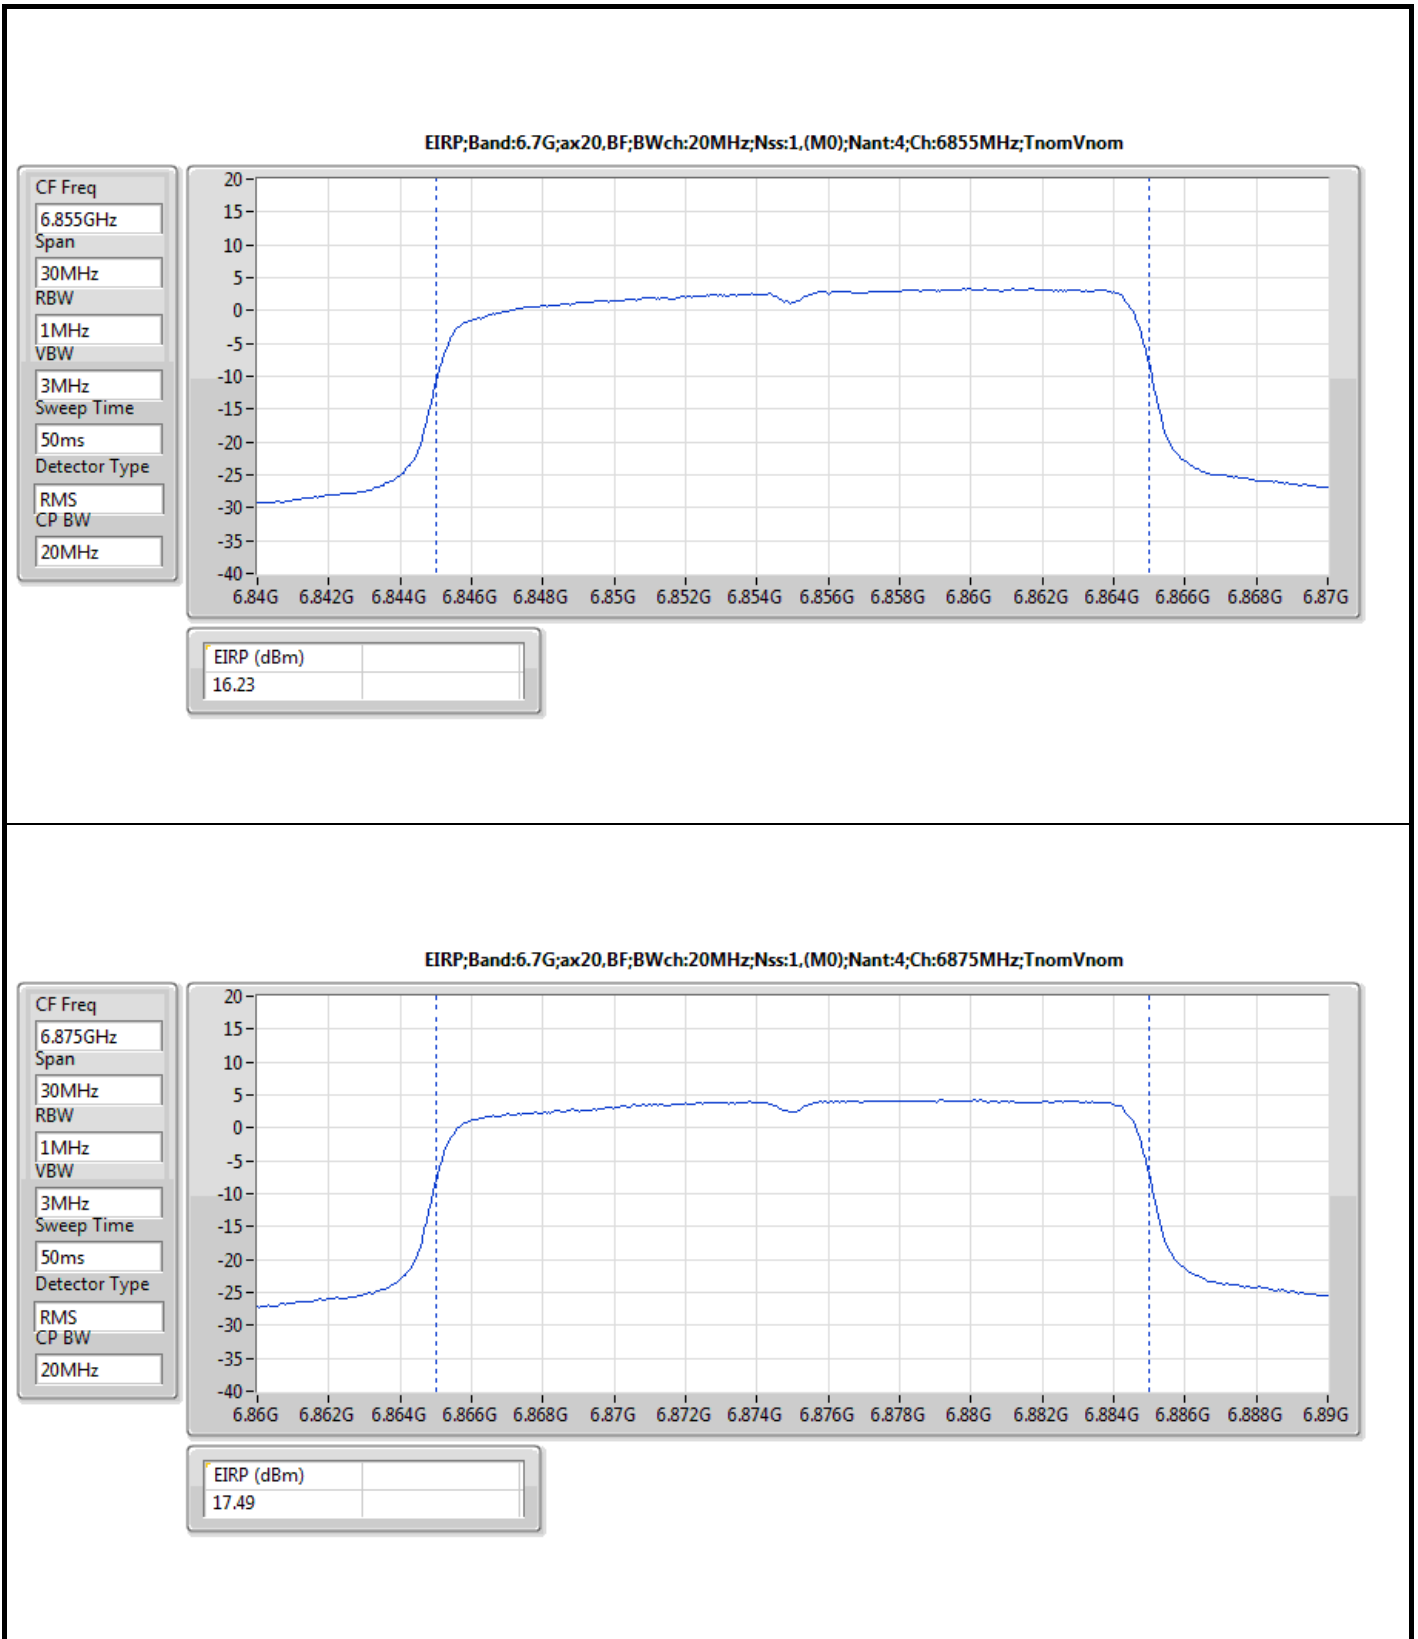

DG = Directional Gain; Port X = Port X output power

Summary

Mode	EIRP (dBm)	EIRP (W)
5.925-6.425GHz	-	-
802.11ax HEW20_Nss1,(MCS0)_4TX	15.92	0.03908
802.11ax HEW40_Nss1,(MCS0)_4TX	18.52	0.07112
802.11ax HEW80_Nss1,(MCS0)_4TX	20.44	0.11066
802.11ax HEW160_Nss1,(MCS0)_4TX	22.77	0.18923
6.425-6.525GHz	-	-
802.11ax HEW20_Nss1,(MCS0)_4TX	15.59	0.03622
802.11ax HEW40_Nss1,(MCS0)_4TX	16.90	0.04898
802.11ax HEW80_Nss1,(MCS0)_4TX	19.51	0.08933
802.11ax HEW160_Nss1,(MCS0)_4TX	22.17	0.16482
6.525-6.875GHz	-	-
802.11ax HEW20_Nss1,(MCS0)_4TX	15.53	0.03573
802.11ax HEW40_Nss1,(MCS0)_4TX	17.51	0.05636
802.11ax HEW80_Nss1,(MCS0)_4TX	20.05	0.10116
802.11ax HEW160_Nss1,(MCS0)_4TX	21.93	0.15596
6.875-7.125GHz	-	-
802.11ax HEW20_Nss1,(MCS0)_4TX	16.70	0.04677
802.11ax HEW40_Nss1,(MCS0)_4TX	17.55	0.05689
802.11ax HEW80_Nss1,(MCS0)_4TX	20.46	0.11117
802.11ax HEW160_Nss1,(MCS0)_4TX	21.72	0.14859