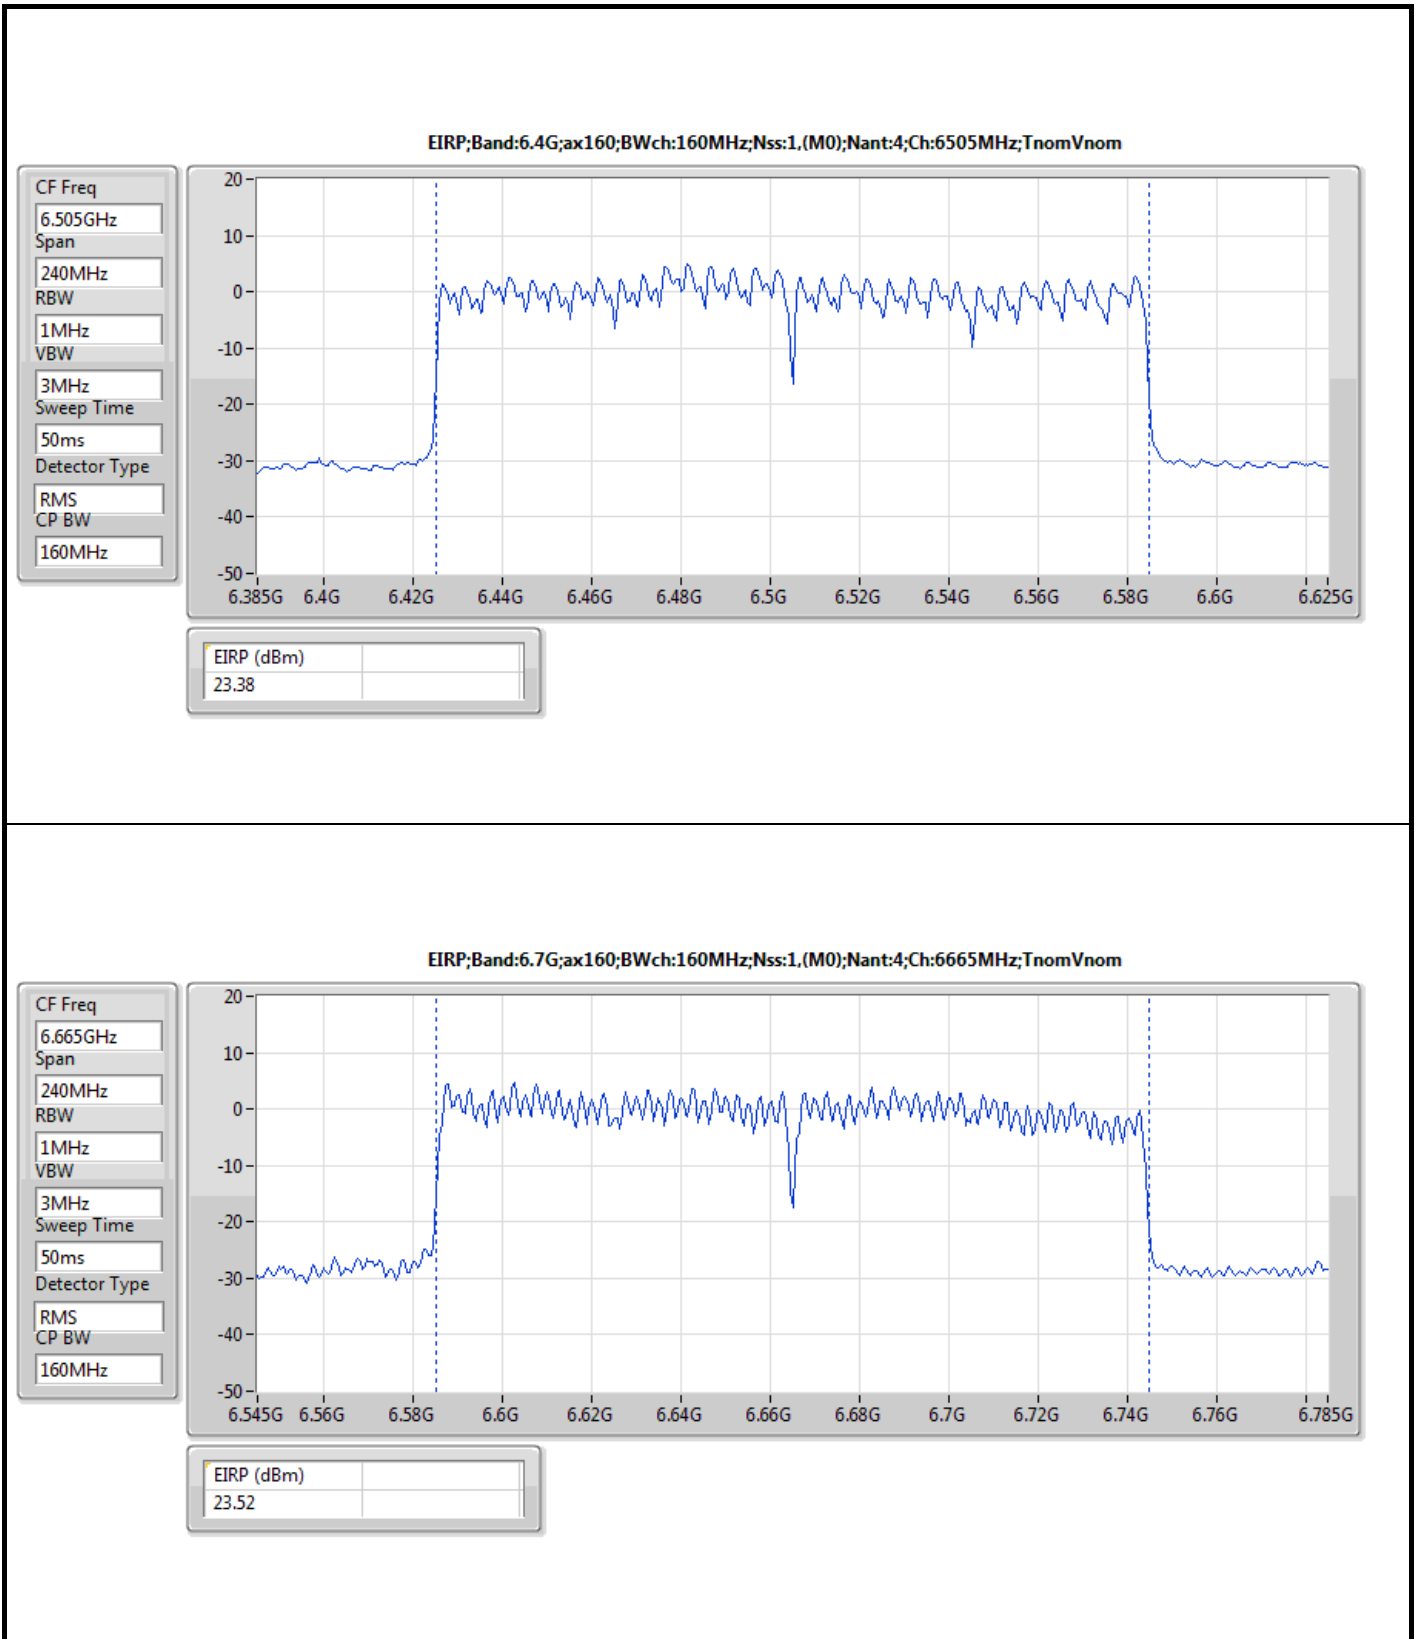

DG = Directional Gain; Port X = Port X output power
 The test result used radiated measurement.

Summary

Mode	EIRP (dBm)	EIRP (W)
5.925-6.425GHz	-	-
802.11ax HEW20-BF_Nss1,(MCS0)_4TX	17.63	0.05794
802.11ax HEW40-BF_Nss1,(MCS0)_4TX	21.19	0.13152
802.11ax HEW80-BF_Nss1,(MCS0)_4TX	23.83	0.24155
802.11ax HEW160-BF_Nss1,(MCS0)_4TX	23.89	0.24491
6.425-6.525GHz	-	-
802.11ax HEW20-BF_Nss1,(MCS0)_4TX	18.24	0.06668
802.11ax HEW40-BF_Nss1,(MCS0)_4TX	21.81	0.15171
802.11ax HEW80-BF_Nss1,(MCS0)_4TX	23.69	0.23388
802.11ax HEW160-BF_Nss1,(MCS0)_4TX	23.76	0.23768
6.525-6.875GHz	-	-
802.11ax HEW20-BF_Nss1,(MCS0)_4TX	17.49	0.05610
802.11ax HEW40-BF_Nss1,(MCS0)_4TX	21.88	0.15417
802.11ax HEW80-BF_Nss1,(MCS0)_4TX	23.49	0.22336
802.11ax HEW160-BF_Nss1,(MCS0)_4TX	23.84	0.24210
6.875-7.125GHz	-	-
802.11ax HEW20-BF_Nss1,(MCS0)_4TX	17.63	0.05794
802.11ax HEW40-BF_Nss1,(MCS0)_4TX	21.20	0.13183
802.11ax HEW80-BF_Nss1,(MCS0)_4TX	23.03	0.20091
802.11ax HEW160-BF_Nss1,(MCS0)_4TX	23.81	0.24044