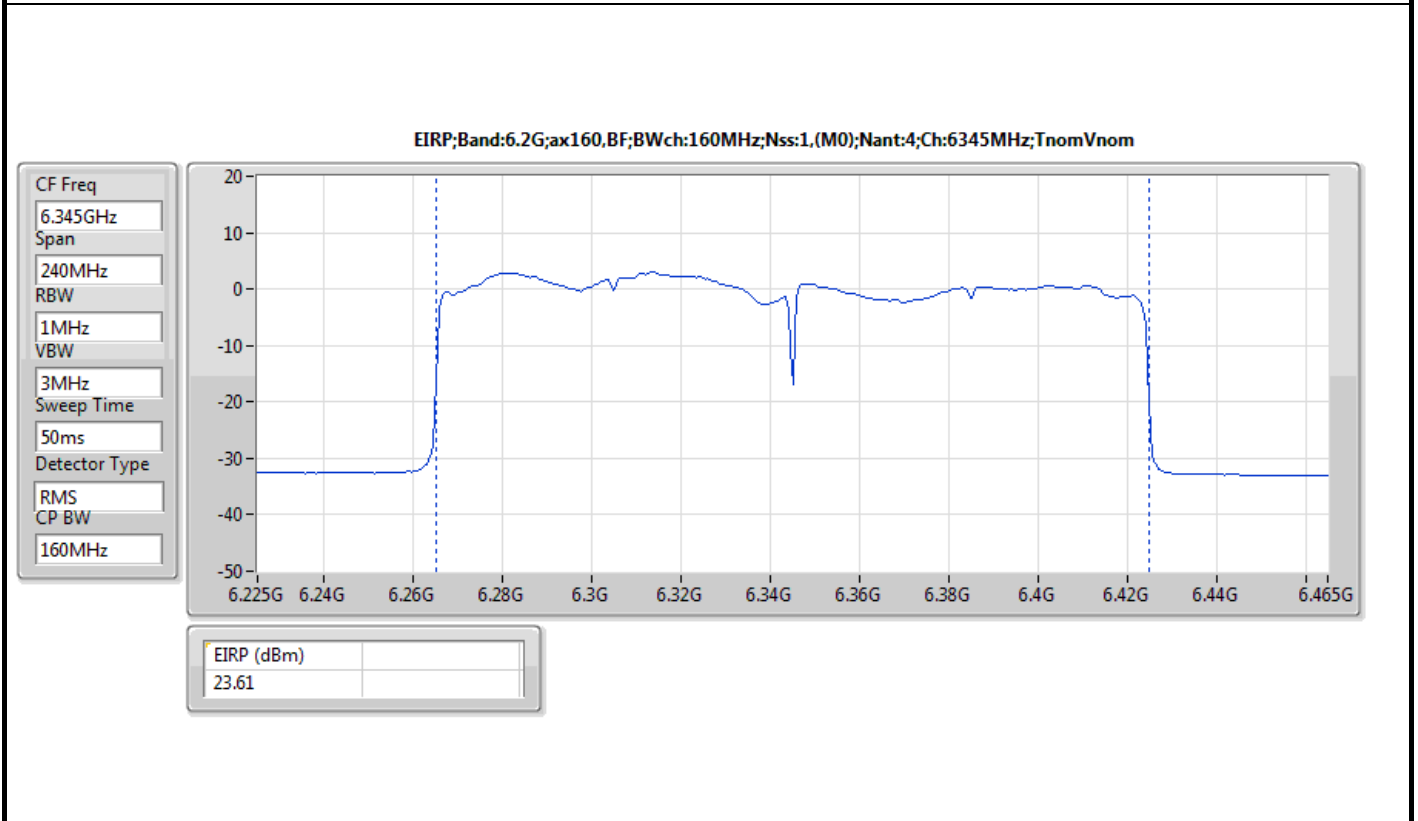

DG = Directional Gain; Port X = Port X output power

Summary

Mode	EIRP (dBm)	EIRP (W)
5.925-6.425GHz	-	-
802.11ax HEW20_Nss1,(MCS0)_4TX	15.92	0.03908
802.11ax HEW40_Nss1,(MCS0)_4TX	18.52	0.07112
802.11ax HEW80_Nss1,(MCS0)_4TX	20.44	0.11066
802.11ax HEW160_Nss1,(MCS0)_4TX	22.77	0.18923
6.425-6.525GHz	-	-
802.11ax HEW20_Nss1,(MCS0)_4TX	15.59	0.03622
802.11ax HEW40_Nss1,(MCS0)_4TX	16.90	0.04898
802.11ax HEW80_Nss1,(MCS0)_4TX	19.51	0.08933
802.11ax HEW160_Nss1,(MCS0)_4TX	22.17	0.16482
6.525-6.875GHz	-	-
802.11ax HEW20_Nss1,(MCS0)_4TX	15.53	0.03573
802.11ax HEW40_Nss1,(MCS0)_4TX	17.51	0.05636
802.11ax HEW80_Nss1,(MCS0)_4TX	20.05	0.10116
802.11ax HEW160_Nss1,(MCS0)_4TX	21.93	0.15596
6.875-7.125GHz	-	-
802.11ax HEW20_Nss1,(MCS0)_4TX	16.70	0.04677
802.11ax HEW40_Nss1,(MCS0)_4TX	17.55	0.05689
802.11ax HEW80_Nss1,(MCS0)_4TX	20.46	0.11117
802.11ax HEW160_Nss1,(MCS0)_4TX	21.72	0.14859