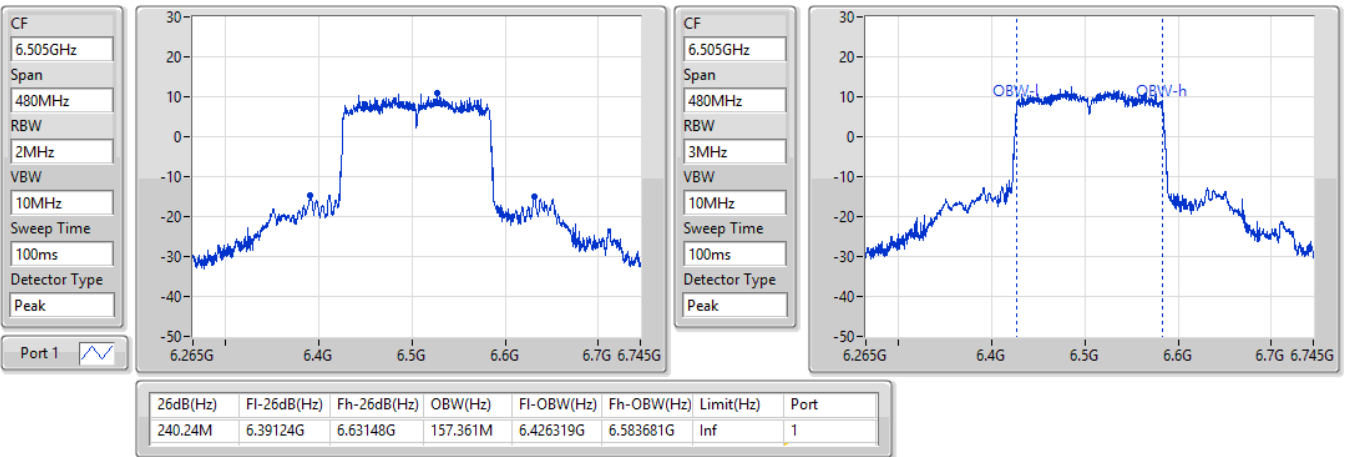

EBW

6345MHz

26/02/2022

802.11ax HEW160_Nss1,(MCS0)_1TX

EBW

6505MHz Straddle 6.425-6.525GHz

26/02/2022

802.11ax HEW160_Nss1,(MCS0)_1TX