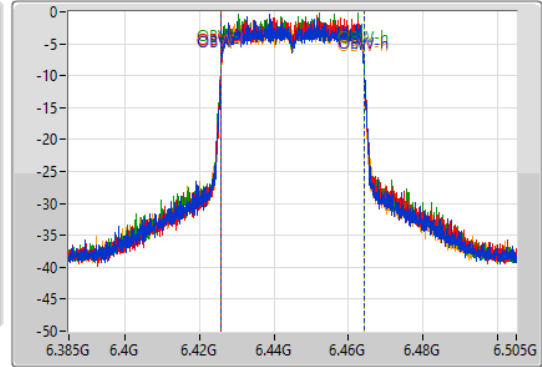

802.11ax HEW40-BF_Nss1,(MCS0)_4TX

EBW

6445MHz

19/02/2022

CF
6.445GHz
Span
120MHz
RBW
500kHz
VBW
2MHz
Sweep Time
100ms
Detector Type
Peak

CF
6.445GHz
Span
120MHz
RBW
1MHz
VBW
3MHz
Sweep Time
100ms
Detector Type
Peak