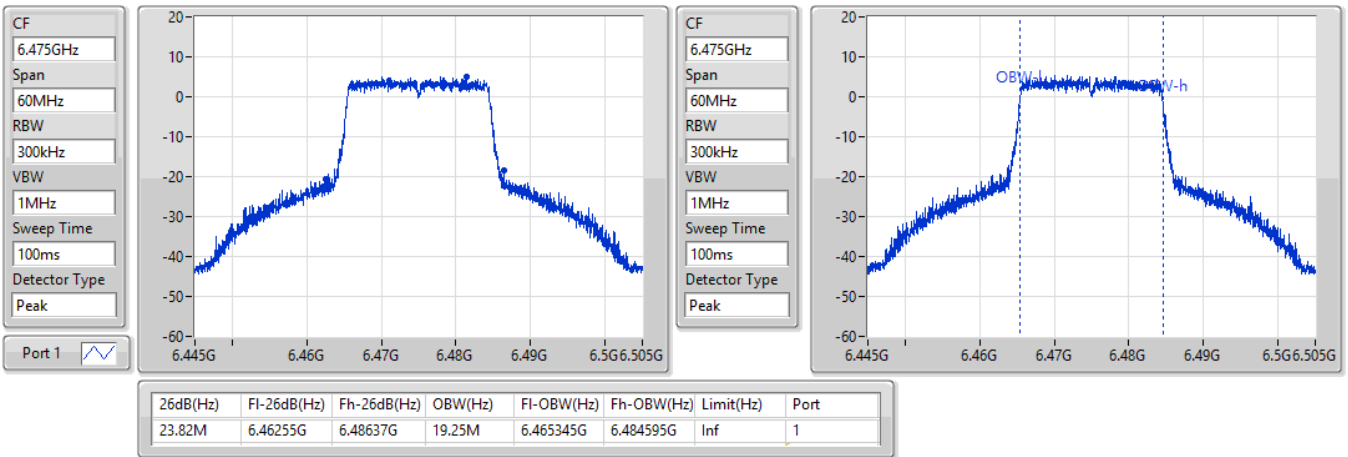

Port X-N dB = Port X 6dB down bandwidth for 5.725-5.85GHz band / 26dB down bandwidth for other band
 Port X-OBW = Port X 99% occupied bandwidth

802.11ax HEW20_Nss1,(MCS0)_1TX

EBW

5955MHz

26/02/2022

802.11ax HEW20_Nss1,(MCS0)_1TX

EBW

6175MHz

26/02/2022

802.11ax HEW20_Nss1,(MCS0)_1TX

EBW

6475MHz

26/02/2022

802.11ax HEW20_Nss1,(MCS0)_1TX