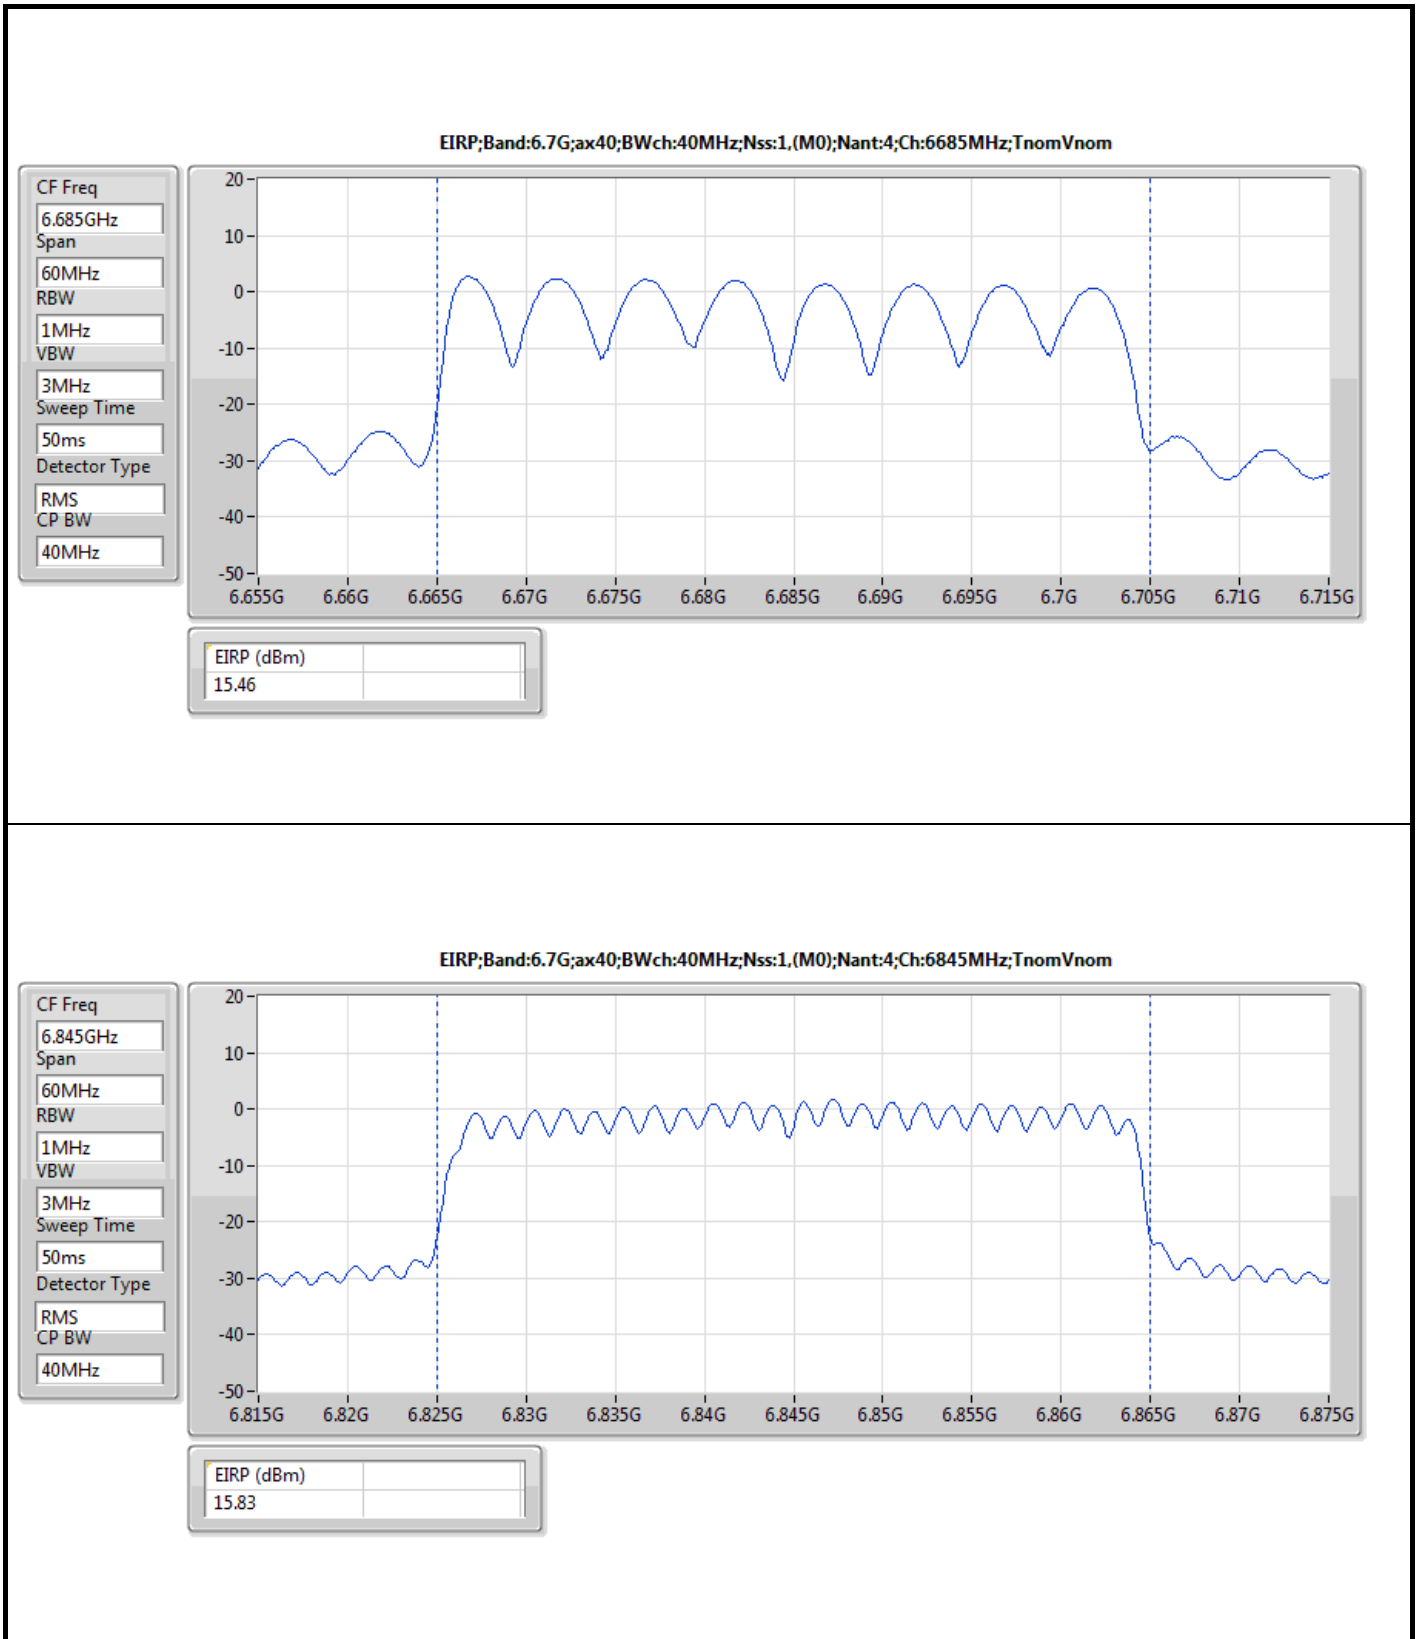

DG = Directional Gain; Port X = Port X output power
 The test result used radiated measurement.

Summary

Mode	EIRP (dBm)	EIRP (W)
5.925-6.425GHz	-	-
802.11ax HEW20-BF_Nss1,(MCS0)_4TX	16.29	0.04256
802.11ax HEW40-BF_Nss1,(MCS0)_4TX	17.93	0.06209
802.11ax HEW80-BF_Nss1,(MCS0)_4TX	19.99	0.09977
802.11ax HEW160-BF_Nss1,(MCS0)_4TX	23.62	0.23014
6.425-6.525GHz	-	-
802.11ax HEW20-BF_Nss1,(MCS0)_4TX	14.45	0.02786
802.11ax HEW40-BF_Nss1,(MCS0)_4TX	18.76	0.07516
802.11ax HEW80-BF_Nss1,(MCS0)_4TX	21.76	0.14997
802.11ax HEW160-BF_Nss1,(MCS0)_4TX	23.28	0.21281
6.525-6.875GHz	-	-
802.11ax HEW20-BF_Nss1,(MCS0)_4TX	14.42	0.02767
802.11ax HEW40-BF_Nss1,(MCS0)_4TX	18.28	0.06730
802.11ax HEW80-BF_Nss1,(MCS0)_4TX	22.01	0.15885
802.11ax HEW160-BF_Nss1,(MCS0)_4TX	23.29	0.21330
6.875-7.125GHz	-	-
802.11ax HEW20-BF_Nss1,(MCS0)_4TX	15.66	0.03681
802.11ax HEW40-BF_Nss1,(MCS0)_4TX	18.91	0.07780
802.11ax HEW80-BF_Nss1,(MCS0)_4TX	22.80	0.19055
802.11ax HEW160-BF_Nss1,(MCS0)_4TX	23.67	0.23281