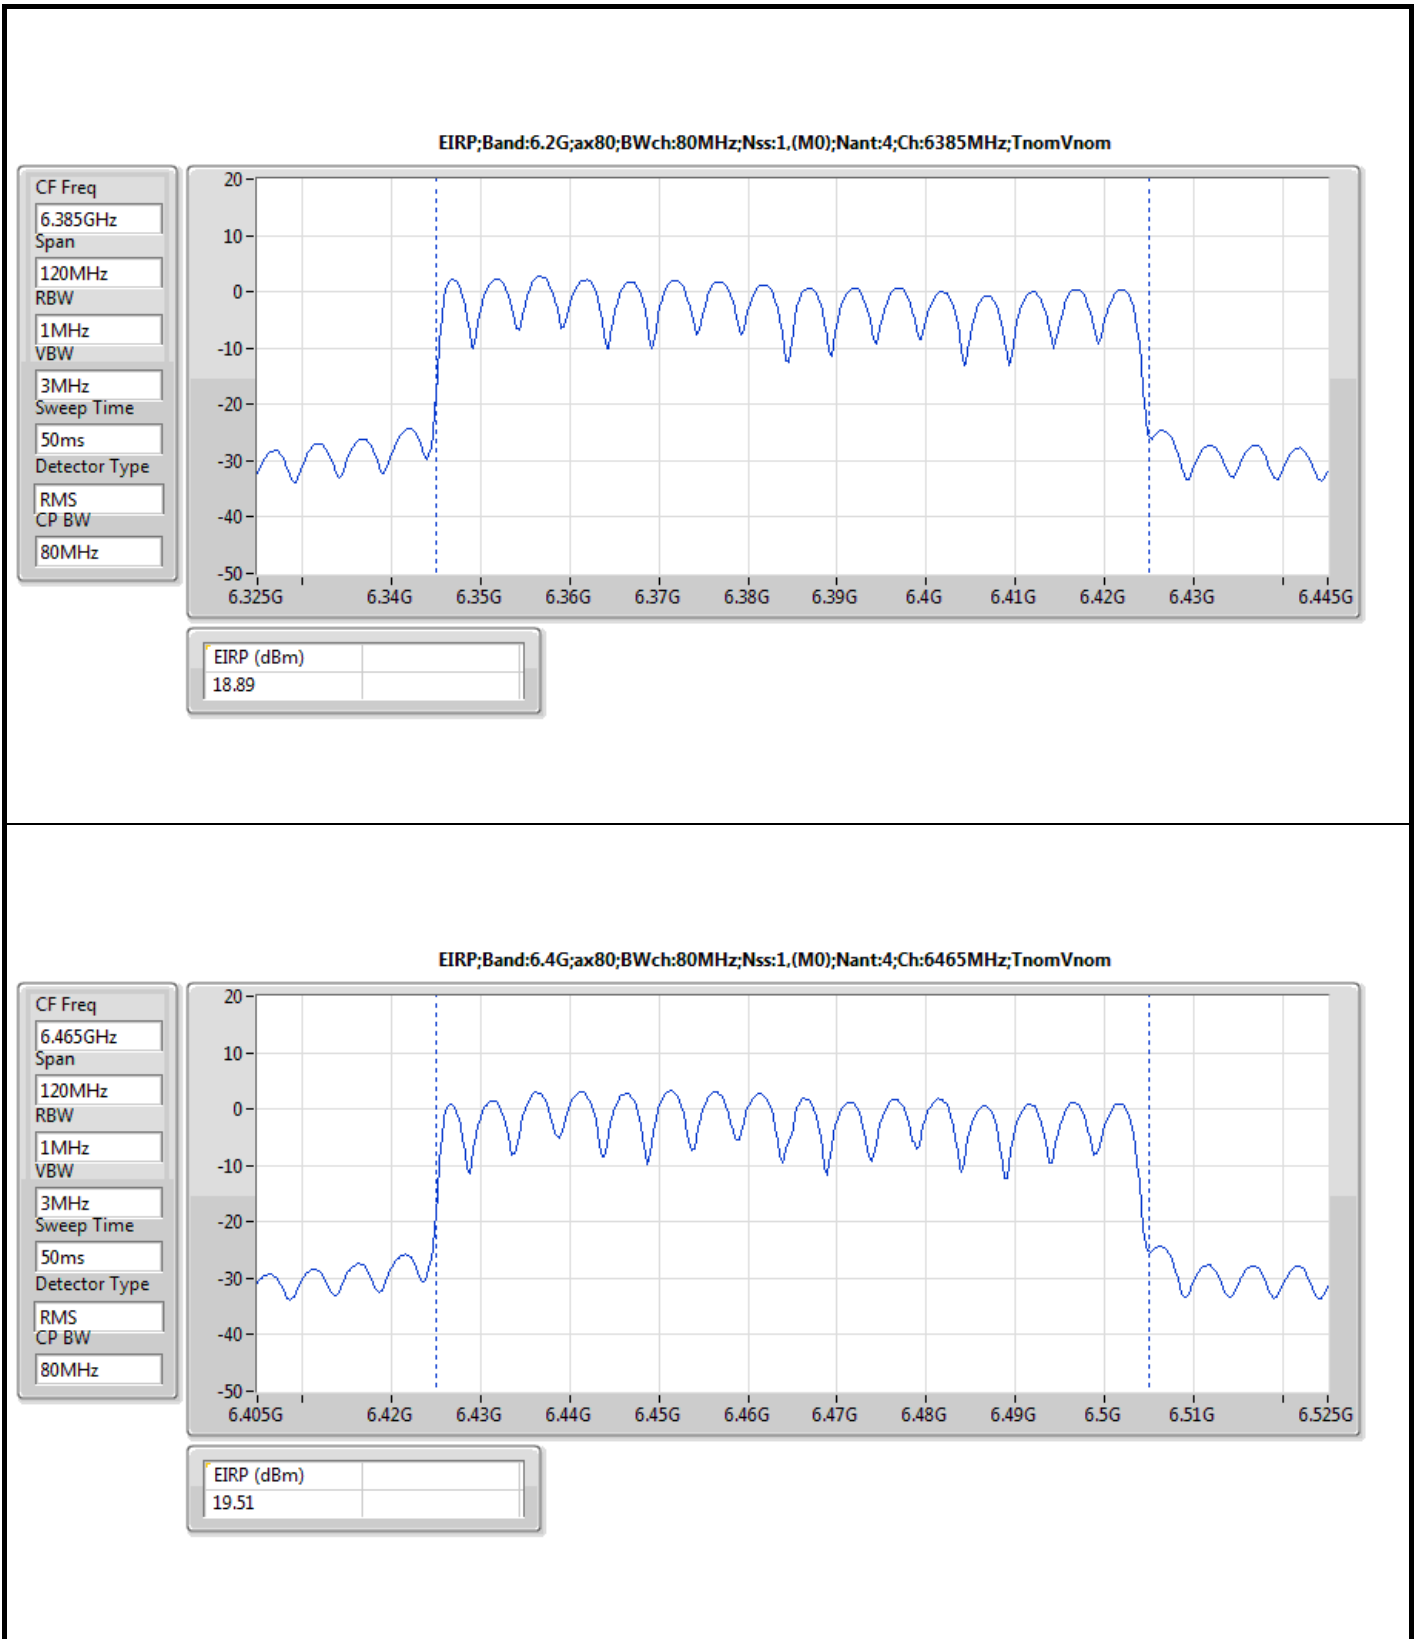

DG = Directional Gain; Port X = Port X output power
 The test result used radiated measurement.

Summary

Mode	EIRP (dBm)	EIRP (W)
5.925-6.425GHz	-	-
802.11ax HEW20-BF_Nss1,(MCS0)_4TX	16.29	0.04256
802.11ax HEW40-BF_Nss1,(MCS0)_4TX	17.93	0.06209
802.11ax HEW80-BF_Nss1,(MCS0)_4TX	19.99	0.09977
802.11ax HEW160-BF_Nss1,(MCS0)_4TX	23.62	0.23014
6.425-6.525GHz	-	-
802.11ax HEW20-BF_Nss1,(MCS0)_4TX	14.45	0.02786
802.11ax HEW40-BF_Nss1,(MCS0)_4TX	18.76	0.07516
802.11ax HEW80-BF_Nss1,(MCS0)_4TX	21.76	0.14997
802.11ax HEW160-BF_Nss1,(MCS0)_4TX	23.28	0.21281
6.525-6.875GHz	-	-
802.11ax HEW20-BF_Nss1,(MCS0)_4TX	14.42	0.02767
802.11ax HEW40-BF_Nss1,(MCS0)_4TX	18.28	0.06730
802.11ax HEW80-BF_Nss1,(MCS0)_4TX	22.01	0.15885
802.11ax HEW160-BF_Nss1,(MCS0)_4TX	23.29	0.21330
6.875-7.125GHz	-	-
802.11ax HEW20-BF_Nss1,(MCS0)_4TX	15.66	0.03681
802.11ax HEW40-BF_Nss1,(MCS0)_4TX	18.91	0.07780
802.11ax HEW80-BF_Nss1,(MCS0)_4TX	22.80	0.19055
802.11ax HEW160-BF_Nss1,(MCS0)_4TX	23.67	0.23281