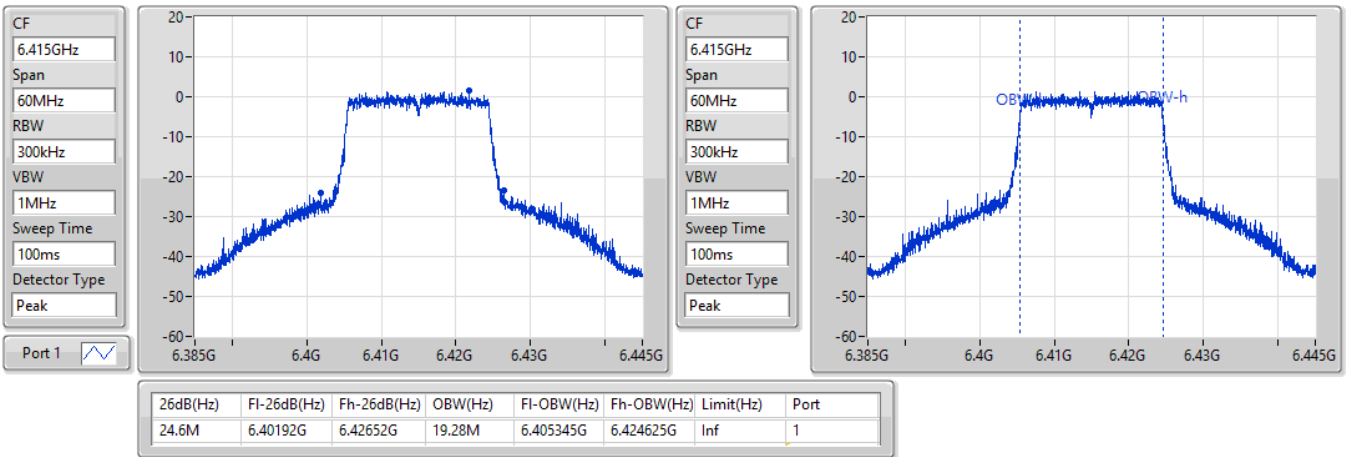

802.11ax HEW20_Nss1,(MCS0)_1TX

EBW

6415MHz

26/02/2022