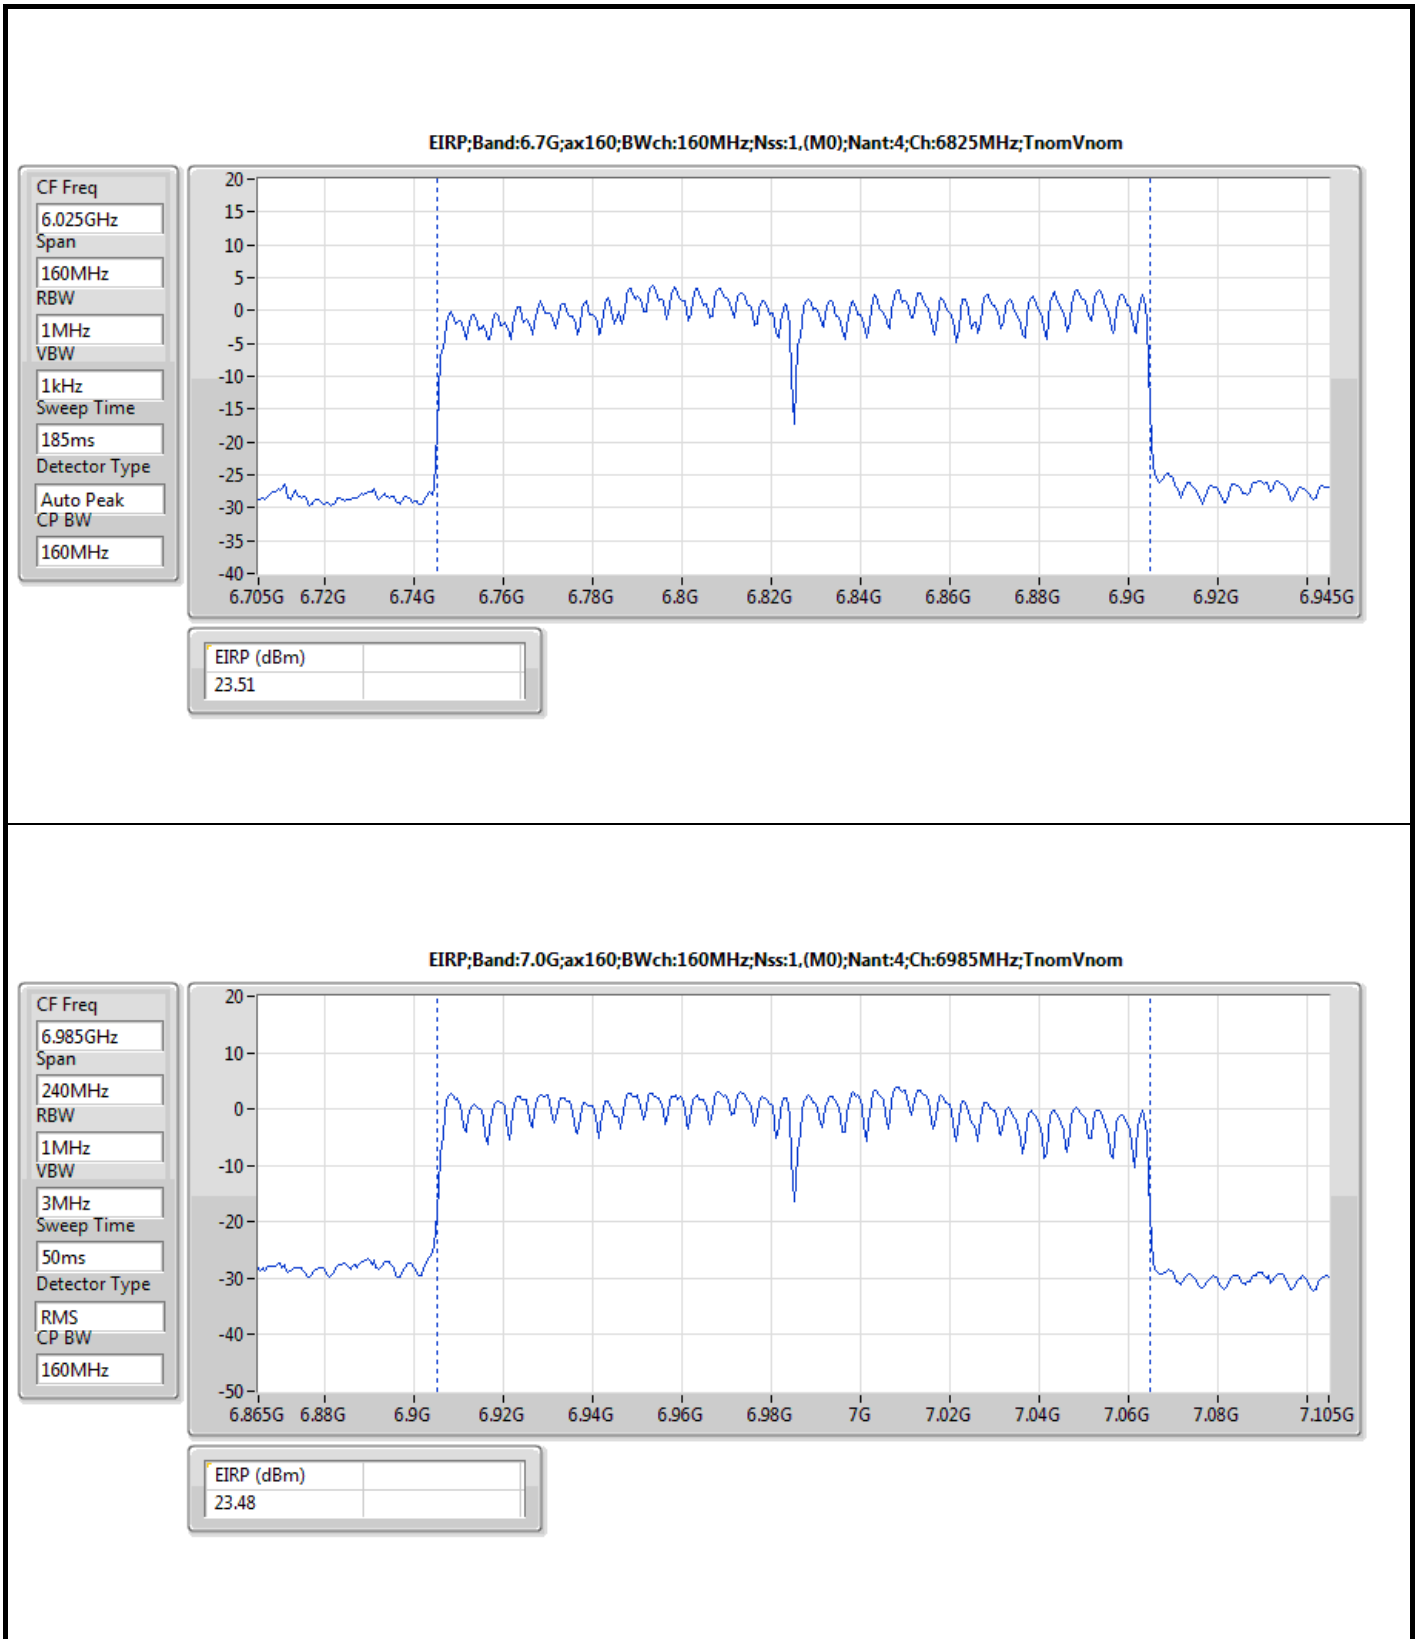

DG = Directional Gain; Port X = Port X output power
 The test result used radiated measurement.

Summary

Mode	EIRP (dBm)	EIRP (W)
5.925-6.425GHz	-	-
802.11ax HEW20-BF_Nss1,(MCS0)_4TX	17.63	0.05794
802.11ax HEW40-BF_Nss1,(MCS0)_4TX	21.19	0.13152
802.11ax HEW80-BF_Nss1,(MCS0)_4TX	23.83	0.24155
802.11ax HEW160-BF_Nss1,(MCS0)_4TX	23.89	0.24491
6.425-6.525GHz	-	-
802.11ax HEW20-BF_Nss1,(MCS0)_4TX	18.24	0.06668
802.11ax HEW40-BF_Nss1,(MCS0)_4TX	21.81	0.15171
802.11ax HEW80-BF_Nss1,(MCS0)_4TX	23.69	0.23388
802.11ax HEW160-BF_Nss1,(MCS0)_4TX	23.76	0.23768
6.525-6.875GHz	-	-
802.11ax HEW20-BF_Nss1,(MCS0)_4TX	17.49	0.05610
802.11ax HEW40-BF_Nss1,(MCS0)_4TX	21.88	0.15417
802.11ax HEW80-BF_Nss1,(MCS0)_4TX	23.49	0.22336
802.11ax HEW160-BF_Nss1,(MCS0)_4TX	23.84	0.24210
6.875-7.125GHz	-	-
802.11ax HEW20-BF_Nss1,(MCS0)_4TX	17.63	0.05794
802.11ax HEW40-BF_Nss1,(MCS0)_4TX	21.20	0.13183
802.11ax HEW80-BF_Nss1,(MCS0)_4TX	23.03	0.20091
802.11ax HEW160-BF_Nss1,(MCS0)_4TX	23.81	0.24044