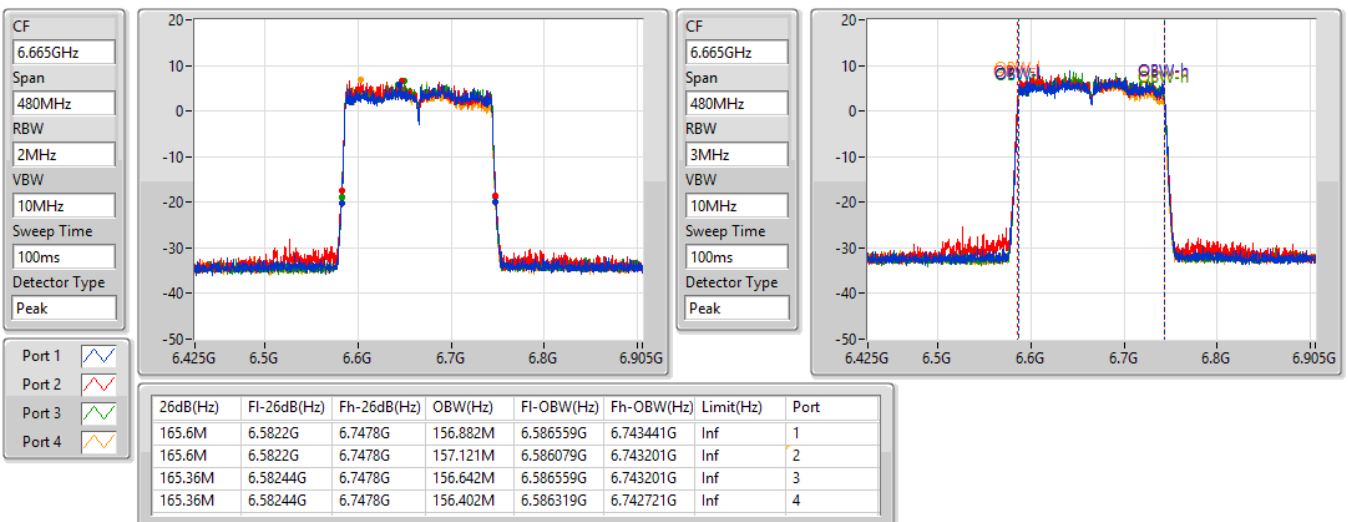

802.11ax HEW160-BF_Nss1,(MCS0)_4TX

EBW

6505MHz Straddle 6.425-6.525GHz

19/02/2022

802.11ax HEW160-BF_Nss1,(MCS0)_4TX

EBW

6665MHz

19/02/2022