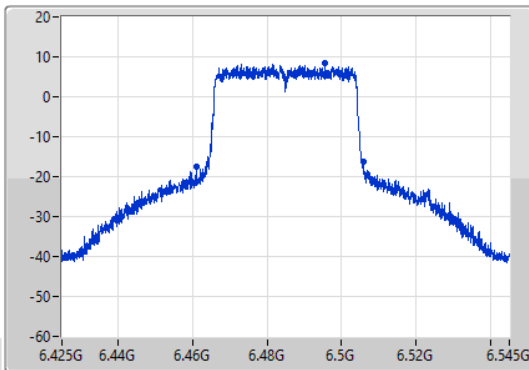

CF
6.485GHz
Span
120MHz
RBW
1MHz
VBW
3MHz
Sweep Time
100ms
Detector Type
Peak