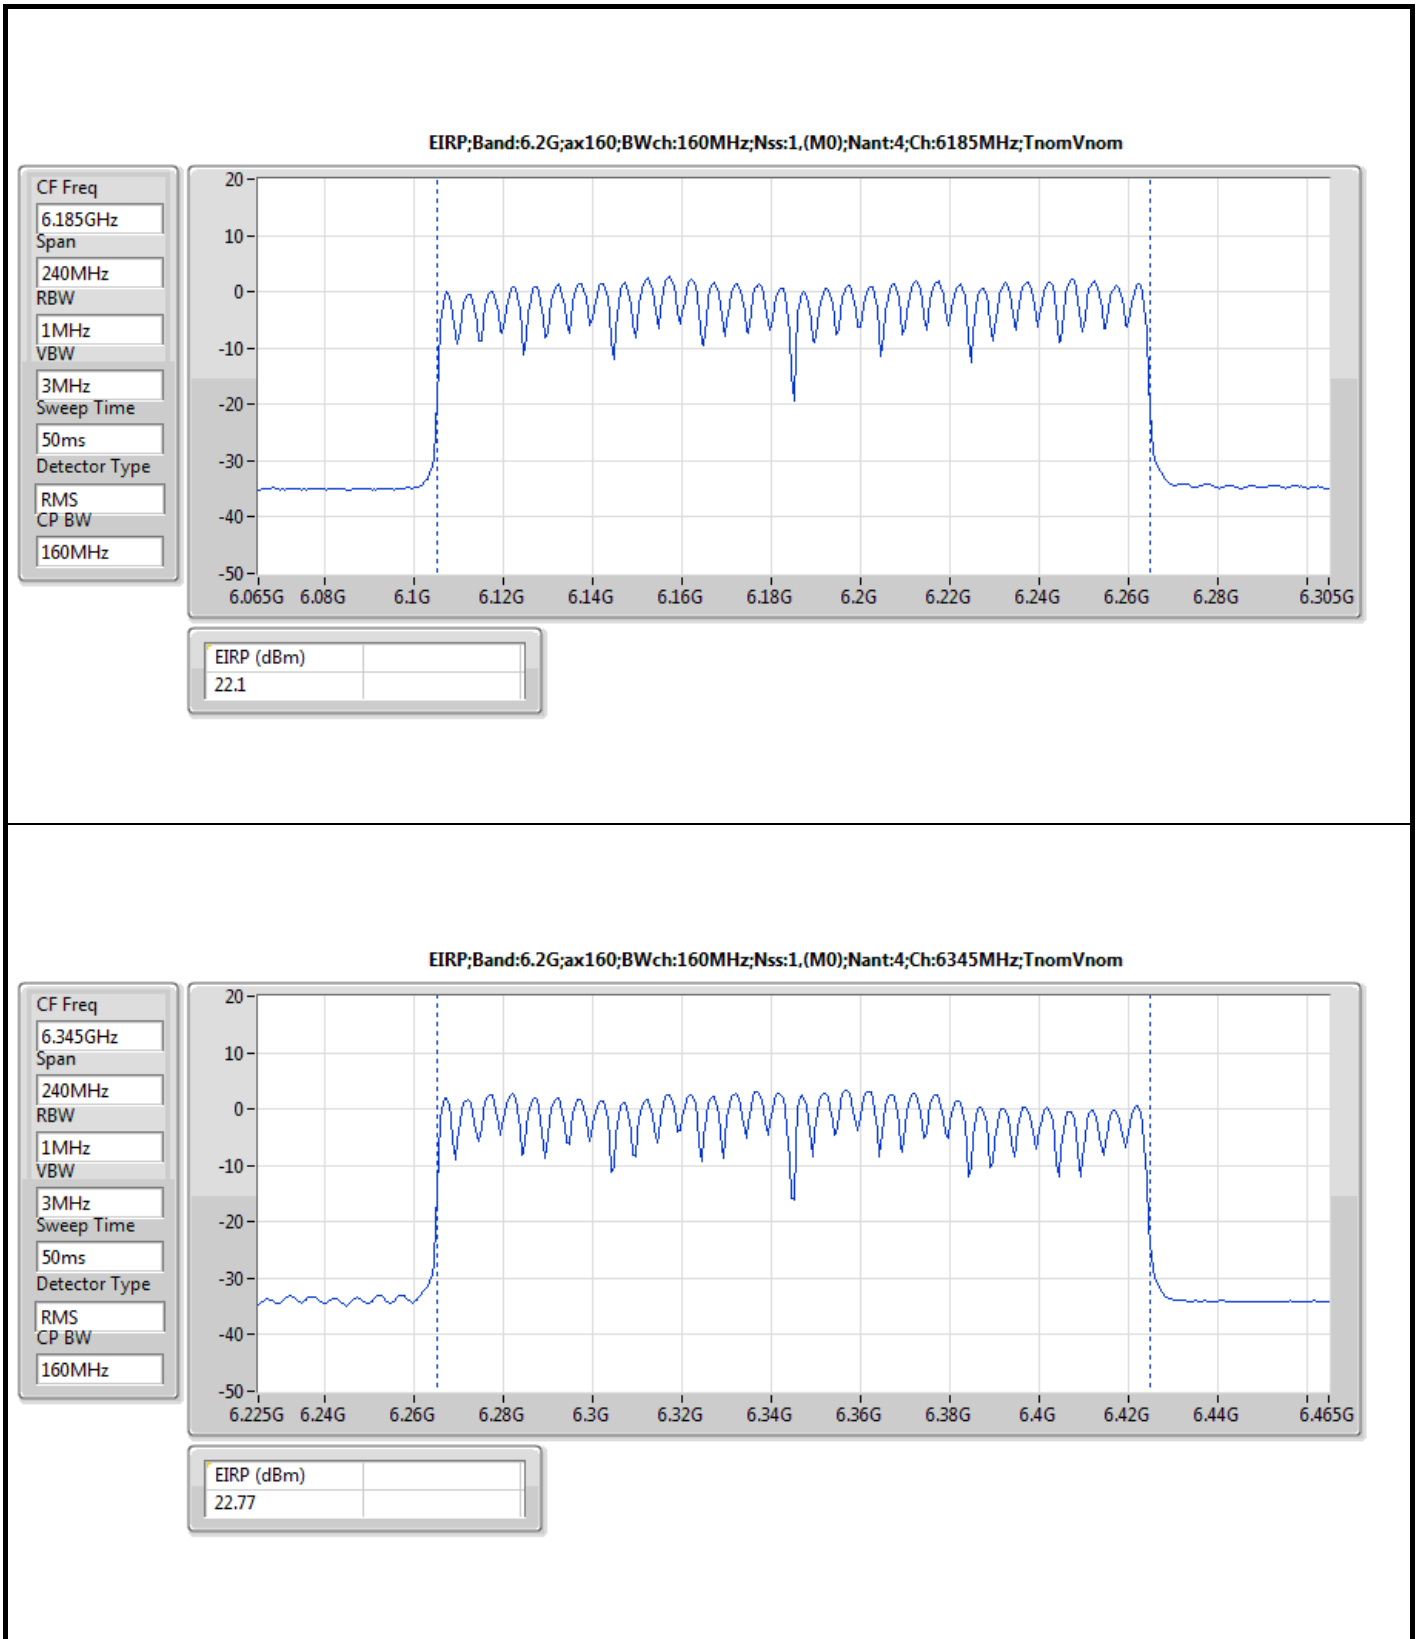

DG = Directional Gain; Port X = Port X output power
 The test result used radiated measurement.

Summary

Mode	EIRP (dBm)	EIRP (W)
5.925-6.425GHz	-	-
802.11ax HEW20-BF_Nss1,(MCS0)_4TX	16.29	0.04256
802.11ax HEW40-BF_Nss1,(MCS0)_4TX	17.93	0.06209
802.11ax HEW80-BF_Nss1,(MCS0)_4TX	19.99	0.09977
802.11ax HEW160-BF_Nss1,(MCS0)_4TX	23.62	0.23014
6.425-6.525GHz	-	-
802.11ax HEW20-BF_Nss1,(MCS0)_4TX	14.45	0.02786
802.11ax HEW40-BF_Nss1,(MCS0)_4TX	18.76	0.07516
802.11ax HEW80-BF_Nss1,(MCS0)_4TX	21.76	0.14997
802.11ax HEW160-BF_Nss1,(MCS0)_4TX	23.28	0.21281
6.525-6.875GHz	-	-
802.11ax HEW20-BF_Nss1,(MCS0)_4TX	14.42	0.02767
802.11ax HEW40-BF_Nss1,(MCS0)_4TX	18.28	0.06730
802.11ax HEW80-BF_Nss1,(MCS0)_4TX	22.01	0.15885
802.11ax HEW160-BF_Nss1,(MCS0)_4TX	23.29	0.21330
6.875-7.125GHz	-	-
802.11ax HEW20-BF_Nss1,(MCS0)_4TX	15.66	0.03681
802.11ax HEW40-BF_Nss1,(MCS0)_4TX	18.91	0.07780
802.11ax HEW80-BF_Nss1,(MCS0)_4TX	22.80	0.19055
802.11ax HEW160-BF_Nss1,(MCS0)_4TX	23.67	0.23281