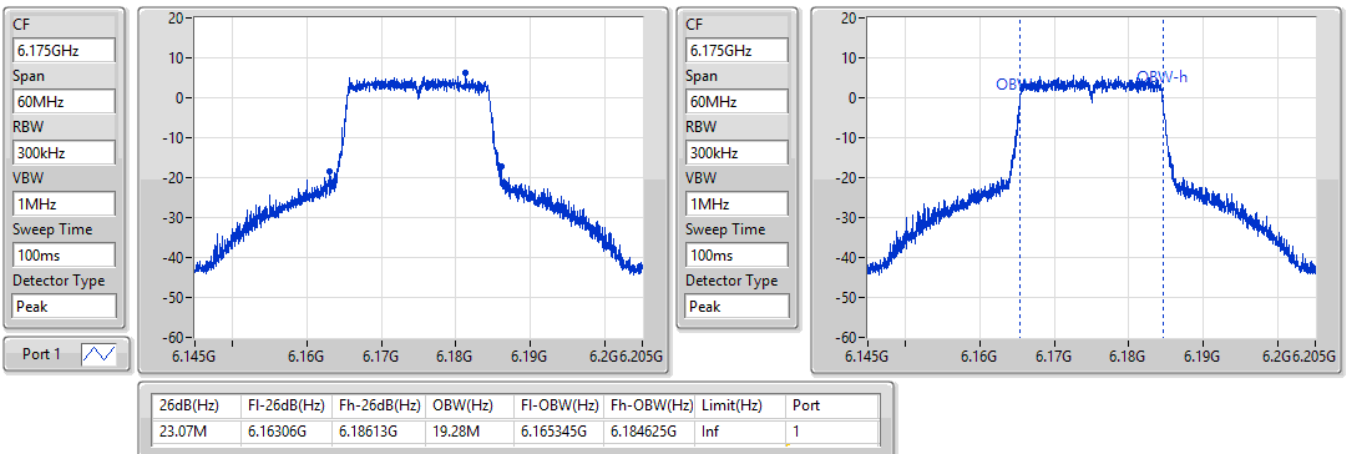

802.11ax HEW20_Nss1,(MCS0)_1TX

EBW

6175MHz

26/02/2022