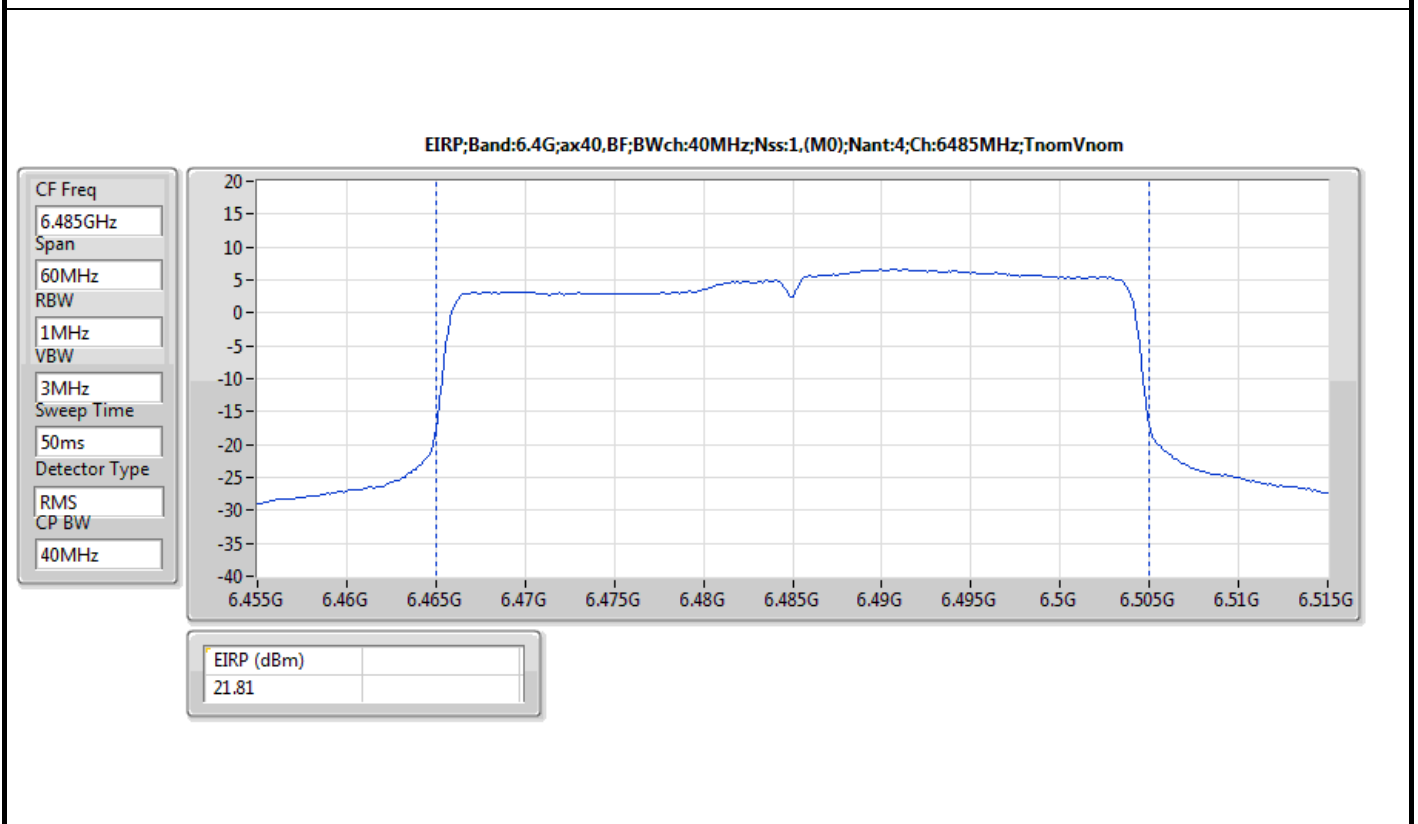

DG = Directional Gain; Port X = Port X output power

Summary

Mode	EIRP (dBm)	EIRP (W)
5.925-6.425GHz	-	-
802.11ax HEW20_Nss1,(MCS0)_4TX	15.92	0.03908
802.11ax HEW40_Nss1,(MCS0)_4TX	18.52	0.07112
802.11ax HEW80_Nss1,(MCS0)_4TX	20.44	0.11066
802.11ax HEW160_Nss1,(MCS0)_4TX	22.77	0.18923
6.425-6.525GHz	-	-
802.11ax HEW20_Nss1,(MCS0)_4TX	15.59	0.03622
802.11ax HEW40_Nss1,(MCS0)_4TX	16.90	0.04898
802.11ax HEW80_Nss1,(MCS0)_4TX	19.51	0.08933
802.11ax HEW160_Nss1,(MCS0)_4TX	22.17	0.16482
6.525-6.875GHz	-	-
802.11ax HEW20_Nss1,(MCS0)_4TX	15.53	0.03573
802.11ax HEW40_Nss1,(MCS0)_4TX	17.51	0.05636
802.11ax HEW80_Nss1,(MCS0)_4TX	20.05	0.10116
802.11ax HEW160_Nss1,(MCS0)_4TX	21.93	0.15596
6.875-7.125GHz	-	-
802.11ax HEW20_Nss1,(MCS0)_4TX	16.70	0.04677
802.11ax HEW40_Nss1,(MCS0)_4TX	17.55	0.05689
802.11ax HEW80_Nss1,(MCS0)_4TX	20.46	0.11117
802.11ax HEW160_Nss1,(MCS0)_4TX	21.72	0.14859