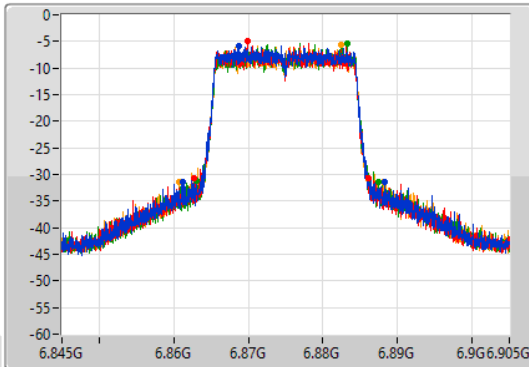

802.11ax HEW20-BF_Nss1,(MCS0)_4TX

EBW

6855MHz

19/02/2022

CF
6.855GHz
Span
60MHz
RBW
300kHz
VBW
1MHz
Sweep Time
100ms
Detector Type
Peak

CF
6.855GHz
Span
60MHz
RBW
300kHz
VBW
1MHz
Sweep Time
100ms
Detector Type
Peak

Port 1
Port 2
Port 3
Port 4

26dB(Hz)	Fl-26dB(Hz)	Fh-26dB(Hz)	OBW(Hz)	Fl-OBW(Hz)	Fh-OBW(Hz)	Limit(Hz)	Port
25.77M	6.84177G	6.86754G	19.28M	6.845315G	6.864595G	Inf	1
22.14M	6.84372G	6.86586G	19.25M	6.845315G	6.864565G	Inf	2
24.15M	6.8421G	6.86625G	19.31M	6.845315G	6.864625G	Inf	3
27.57M	6.84042G	6.86799G	19.28M	6.845315G	6.864595G	Inf	4

802.11ax HEW20-BF_Nss1,(MCS0)_4TX

EBW

6875MHz Straddle 6.525-6.875GHz

19/02/2022

CF
6.875GHz
Span
60MHz
RBW
300kHz
VBW
1MHz
Sweep Time
100ms
Detector Type
Peak

CF
6.875GHz
Span
60MHz
RBW
300kHz
VBW
1MHz
Sweep Time
100ms
Detector Type
Peak