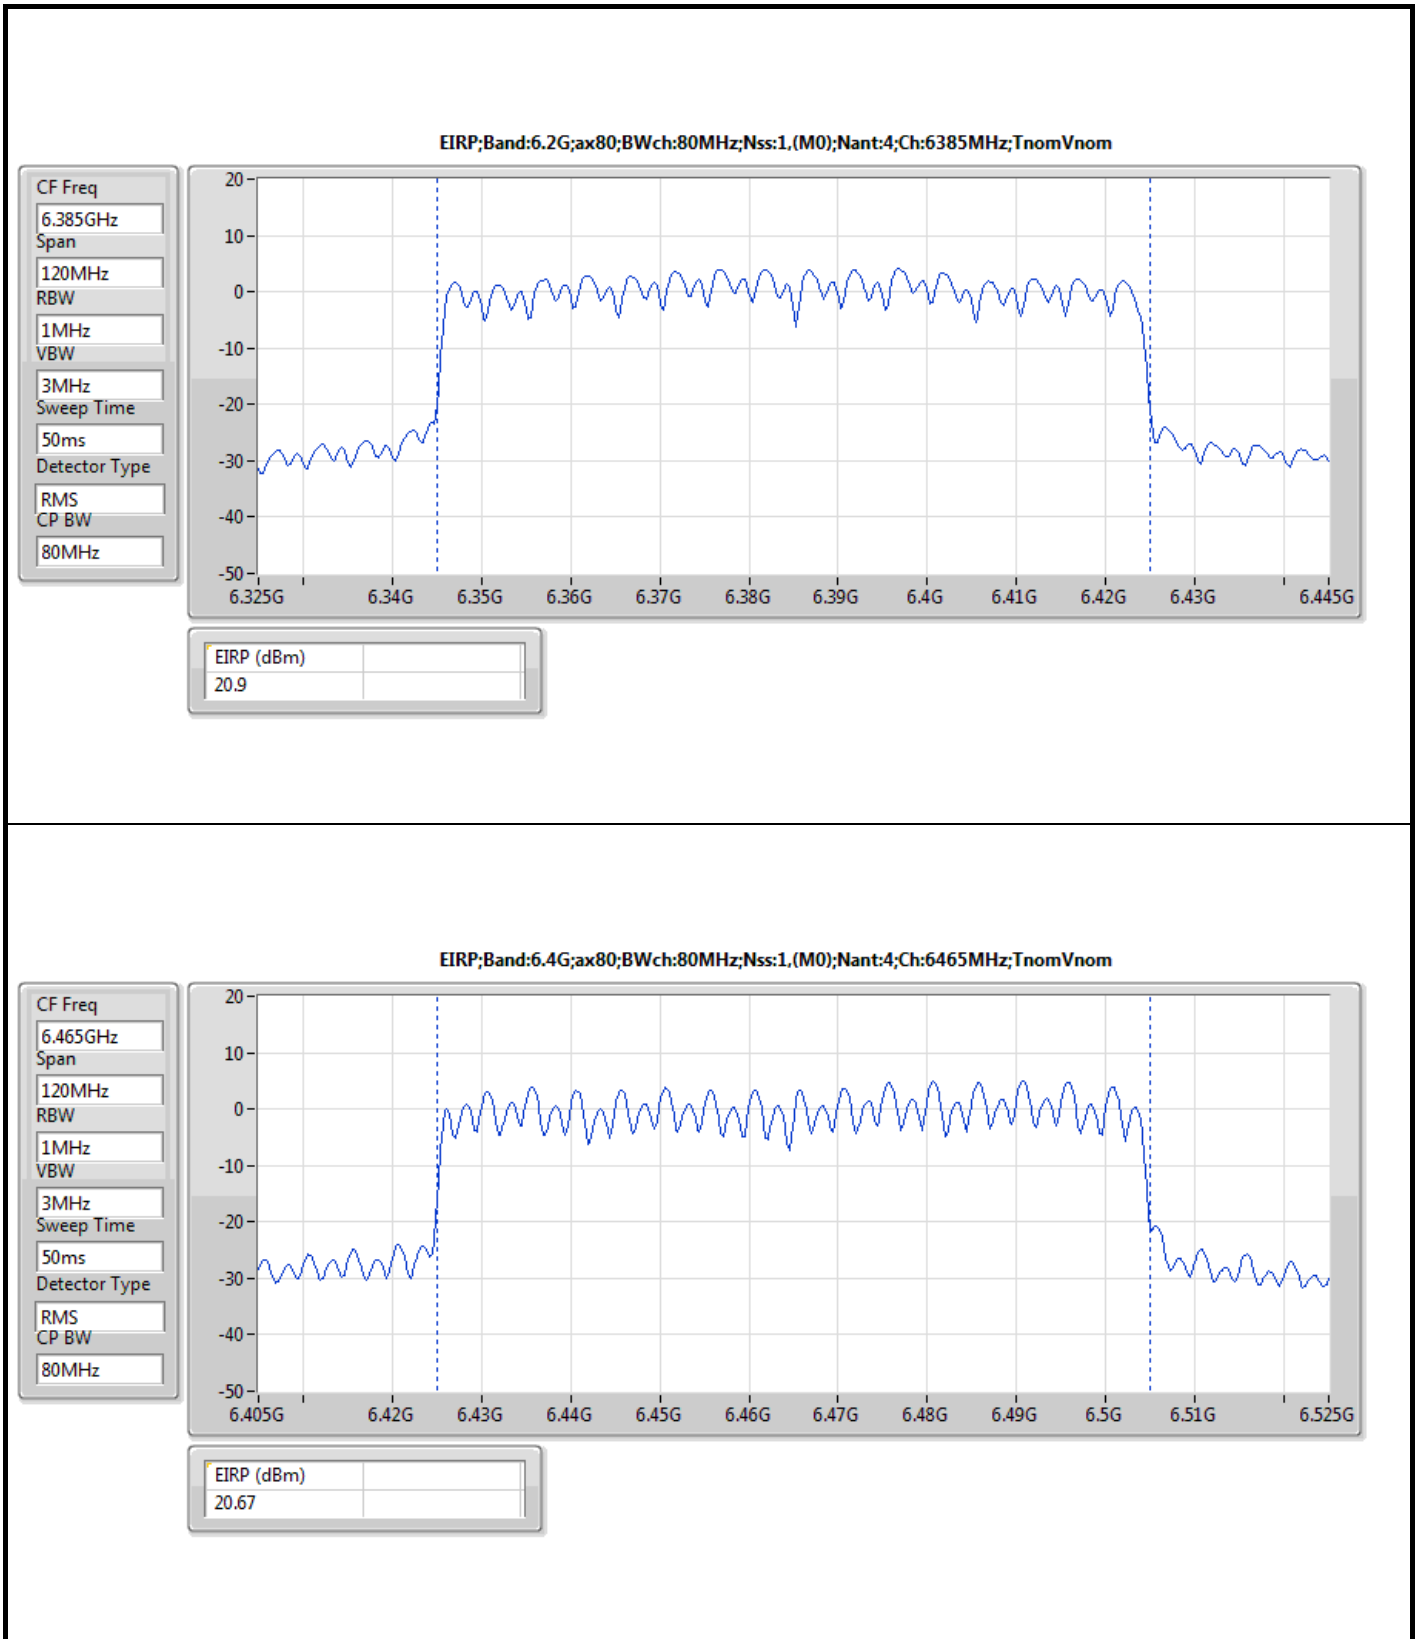

DG = Directional Gain; Port X = Port X output power
 The test result used radiated measurement.

Summary

Mode	EIRP (dBm)	EIRP (W)
5.925-6.425GHz	-	-
802.11ax HEW20-BF_Nss1,(MCS0)_4TX	17.63	0.05794
802.11ax HEW40-BF_Nss1,(MCS0)_4TX	21.19	0.13152
802.11ax HEW80-BF_Nss1,(MCS0)_4TX	23.83	0.24155
802.11ax HEW160-BF_Nss1,(MCS0)_4TX	23.89	0.24491
6.425-6.525GHz	-	-
802.11ax HEW20-BF_Nss1,(MCS0)_4TX	18.24	0.06668
802.11ax HEW40-BF_Nss1,(MCS0)_4TX	21.81	0.15171
802.11ax HEW80-BF_Nss1,(MCS0)_4TX	23.69	0.23388
802.11ax HEW160-BF_Nss1,(MCS0)_4TX	23.76	0.23768
6.525-6.875GHz	-	-
802.11ax HEW20-BF_Nss1,(MCS0)_4TX	17.49	0.05610
802.11ax HEW40-BF_Nss1,(MCS0)_4TX	21.88	0.15417
802.11ax HEW80-BF_Nss1,(MCS0)_4TX	23.49	0.22336
802.11ax HEW160-BF_Nss1,(MCS0)_4TX	23.84	0.24210
6.875-7.125GHz	-	-
802.11ax HEW20-BF_Nss1,(MCS0)_4TX	17.63	0.05794
802.11ax HEW40-BF_Nss1,(MCS0)_4TX	21.20	0.13183
802.11ax HEW80-BF_Nss1,(MCS0)_4TX	23.03	0.20091
802.11ax HEW160-BF_Nss1,(MCS0)_4TX	23.81	0.24044