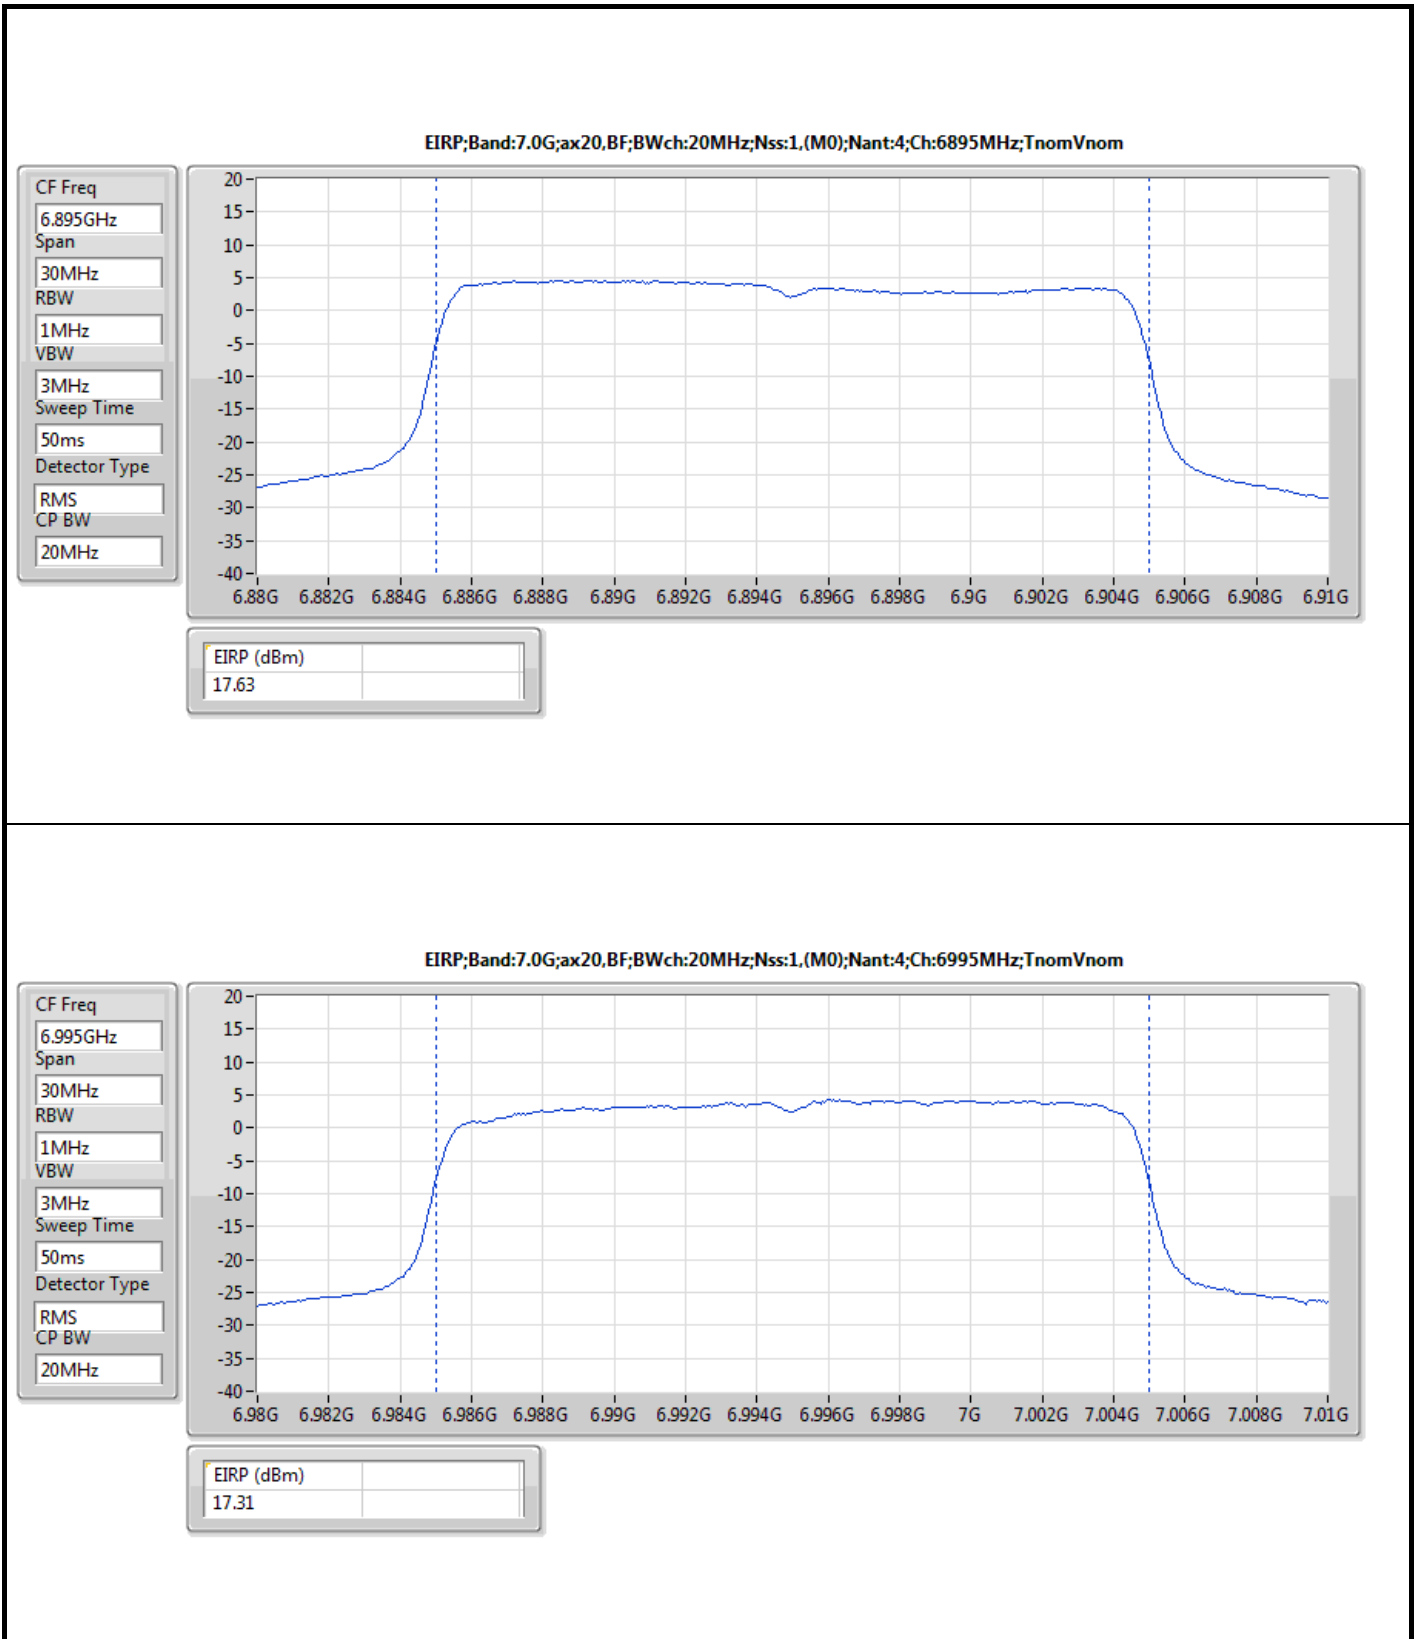

DG = Directional Gain; Port X = Port X output power

Summary

Mode	EIRP (dBm)	EIRP (W)
5.925-6.425GHz	-	-
802.11ax HEW20_Nss1,(MCS0)_4TX	15.92	0.03908
802.11ax HEW40_Nss1,(MCS0)_4TX	18.52	0.07112
802.11ax HEW80_Nss1,(MCS0)_4TX	20.44	0.11066
802.11ax HEW160_Nss1,(MCS0)_4TX	22.77	0.18923
6.425-6.525GHz	-	-
802.11ax HEW20_Nss1,(MCS0)_4TX	15.59	0.03622
802.11ax HEW40_Nss1,(MCS0)_4TX	16.90	0.04898
802.11ax HEW80_Nss1,(MCS0)_4TX	19.51	0.08933
802.11ax HEW160_Nss1,(MCS0)_4TX	22.17	0.16482
6.525-6.875GHz	-	-
802.11ax HEW20_Nss1,(MCS0)_4TX	15.53	0.03573
802.11ax HEW40_Nss1,(MCS0)_4TX	17.51	0.05636
802.11ax HEW80_Nss1,(MCS0)_4TX	20.05	0.10116
802.11ax HEW160_Nss1,(MCS0)_4TX	21.93	0.15596
6.875-7.125GHz	-	-
802.11ax HEW20_Nss1,(MCS0)_4TX	16.70	0.04677
802.11ax HEW40_Nss1,(MCS0)_4TX	17.55	0.05689
802.11ax HEW80_Nss1,(MCS0)_4TX	20.46	0.11117
802.11ax HEW160_Nss1,(MCS0)_4TX	21.72	0.14859