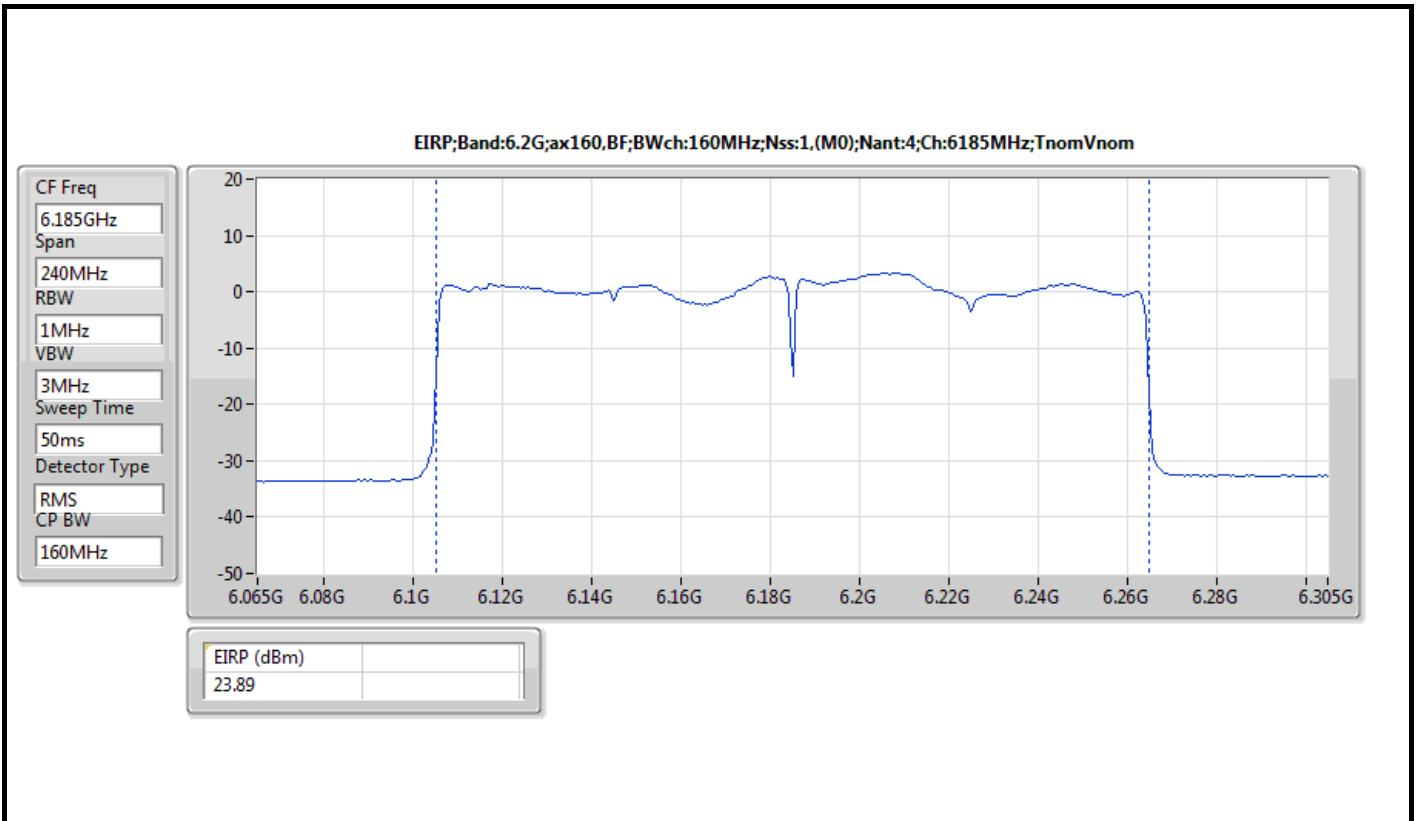

DG = Directional Gain; Port X = Port X output power

Summary

Mode	EIRP (dBm)	EIRP (W)
5.925-6.425GHz	-	-
802.11ax HEW20_Nss1,(MCS0)_4TX	15.92	0.03908
802.11ax HEW40_Nss1,(MCS0)_4TX	18.52	0.07112
802.11ax HEW80_Nss1,(MCS0)_4TX	20.44	0.11066
802.11ax HEW160_Nss1,(MCS0)_4TX	22.77	0.18923
6.425-6.525GHz	-	-
802.11ax HEW20_Nss1,(MCS0)_4TX	15.59	0.03622
802.11ax HEW40_Nss1,(MCS0)_4TX	16.90	0.04898
802.11ax HEW80_Nss1,(MCS0)_4TX	19.51	0.08933
802.11ax HEW160_Nss1,(MCS0)_4TX	22.17	0.16482
6.525-6.875GHz	-	-
802.11ax HEW20_Nss1,(MCS0)_4TX	15.53	0.03573
802.11ax HEW40_Nss1,(MCS0)_4TX	17.51	0.05636
802.11ax HEW80_Nss1,(MCS0)_4TX	20.05	0.10116
802.11ax HEW160_Nss1,(MCS0)_4TX	21.93	0.15596
6.875-7.125GHz	-	-
802.11ax HEW20_Nss1,(MCS0)_4TX	16.70	0.04677
802.11ax HEW40_Nss1,(MCS0)_4TX	17.55	0.05689
802.11ax HEW80_Nss1,(MCS0)_4TX	20.46	0.11117
802.11ax HEW160_Nss1,(MCS0)_4TX	21.72	0.14859