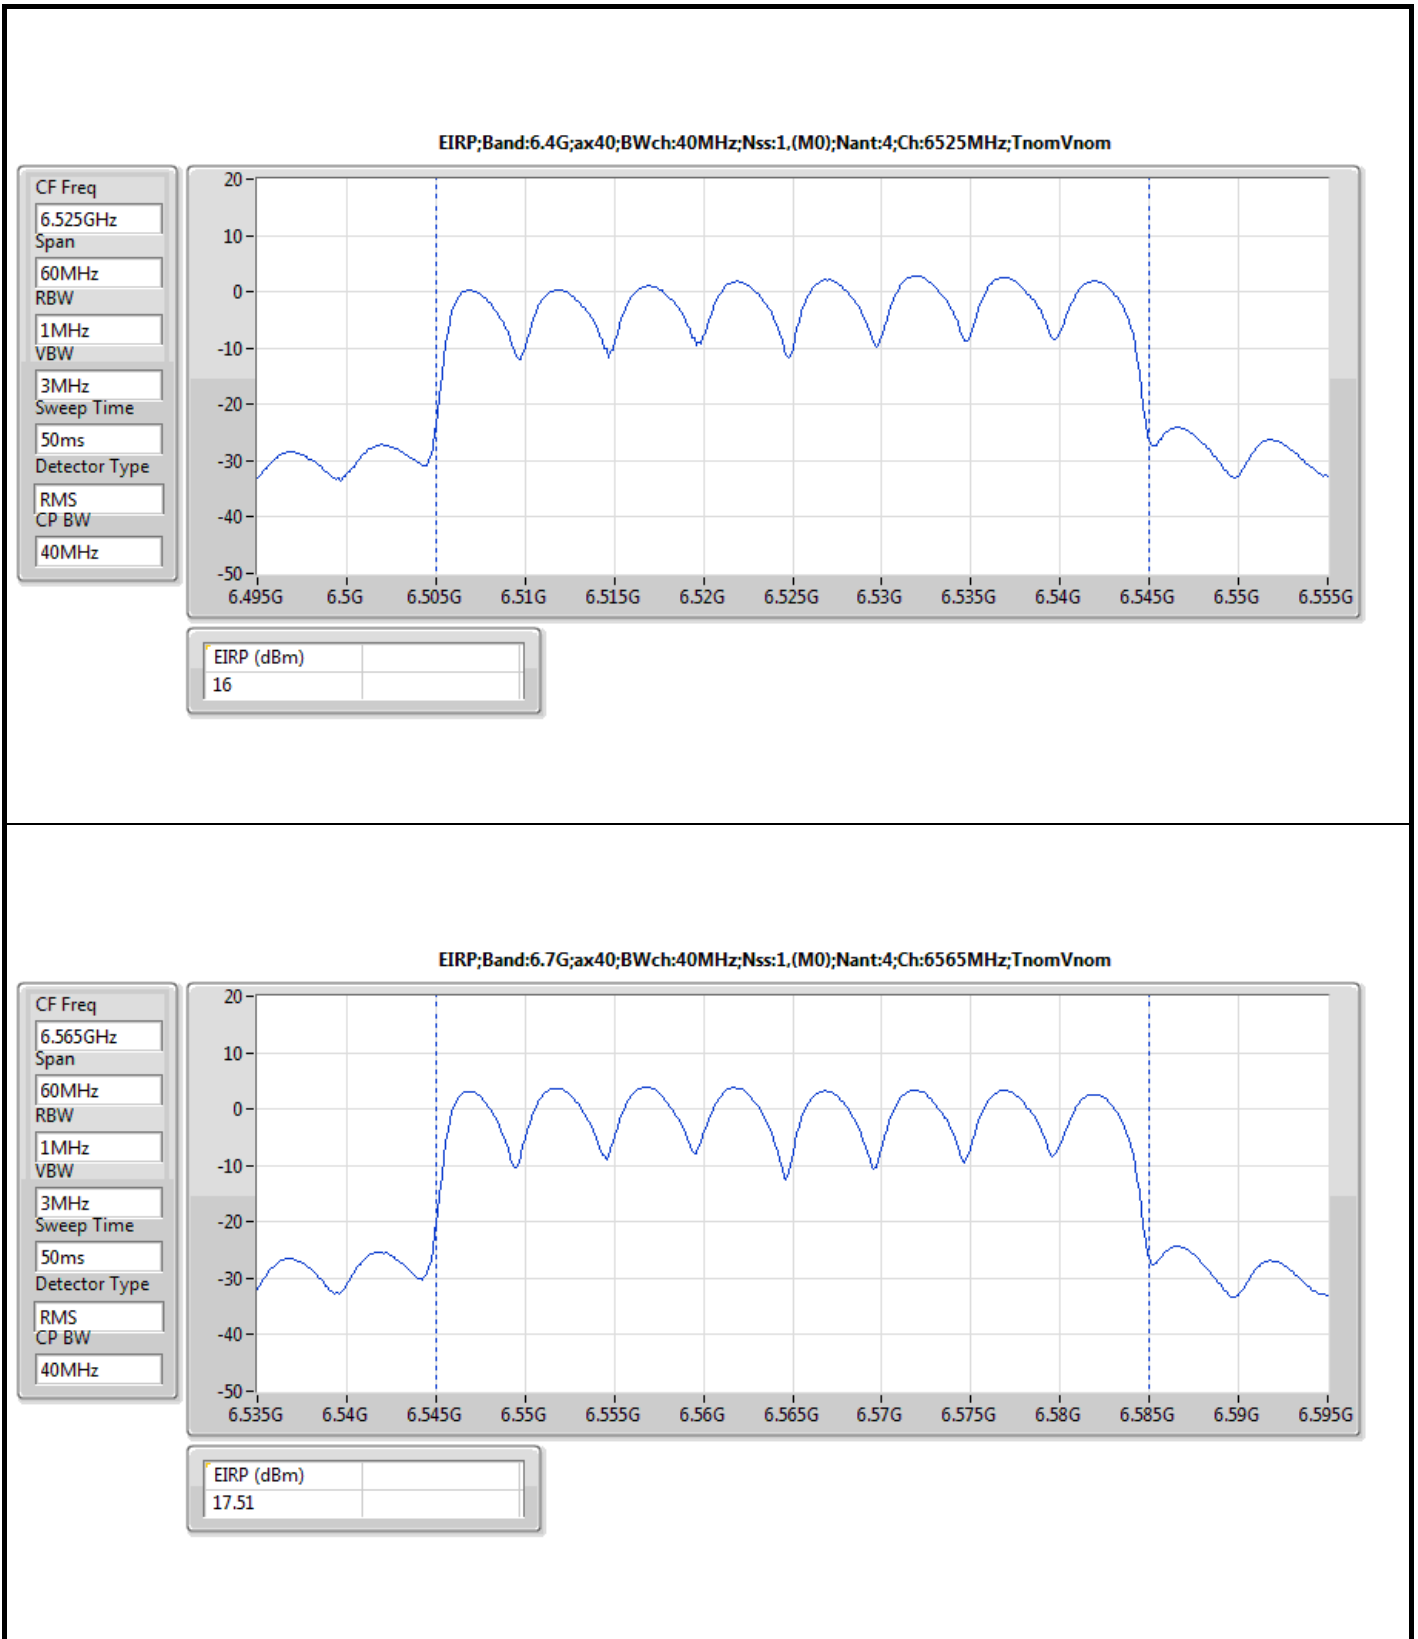

DG = Directional Gain; Port X = Port X output power
 The test result used radiated measurement.

Summary

Mode	EIRP (dBm)	EIRP (W)
5.925-6.425GHz	-	-
802.11ax HEW20-BF_Nss1,(MCS0)_4TX	16.29	0.04256
802.11ax HEW40-BF_Nss1,(MCS0)_4TX	17.93	0.06209
802.11ax HEW80-BF_Nss1,(MCS0)_4TX	19.99	0.09977
802.11ax HEW160-BF_Nss1,(MCS0)_4TX	23.62	0.23014
6.425-6.525GHz	-	-
802.11ax HEW20-BF_Nss1,(MCS0)_4TX	14.45	0.02786
802.11ax HEW40-BF_Nss1,(MCS0)_4TX	18.76	0.07516
802.11ax HEW80-BF_Nss1,(MCS0)_4TX	21.76	0.14997
802.11ax HEW160-BF_Nss1,(MCS0)_4TX	23.28	0.21281
6.525-6.875GHz	-	-
802.11ax HEW20-BF_Nss1,(MCS0)_4TX	14.42	0.02767
802.11ax HEW40-BF_Nss1,(MCS0)_4TX	18.28	0.06730
802.11ax HEW80-BF_Nss1,(MCS0)_4TX	22.01	0.15885
802.11ax HEW160-BF_Nss1,(MCS0)_4TX	23.29	0.21330
6.875-7.125GHz	-	-
802.11ax HEW20-BF_Nss1,(MCS0)_4TX	15.66	0.03681
802.11ax HEW40-BF_Nss1,(MCS0)_4TX	18.91	0.07780
802.11ax HEW80-BF_Nss1,(MCS0)_4TX	22.80	0.19055
802.11ax HEW160-BF_Nss1,(MCS0)_4TX	23.67	0.23281