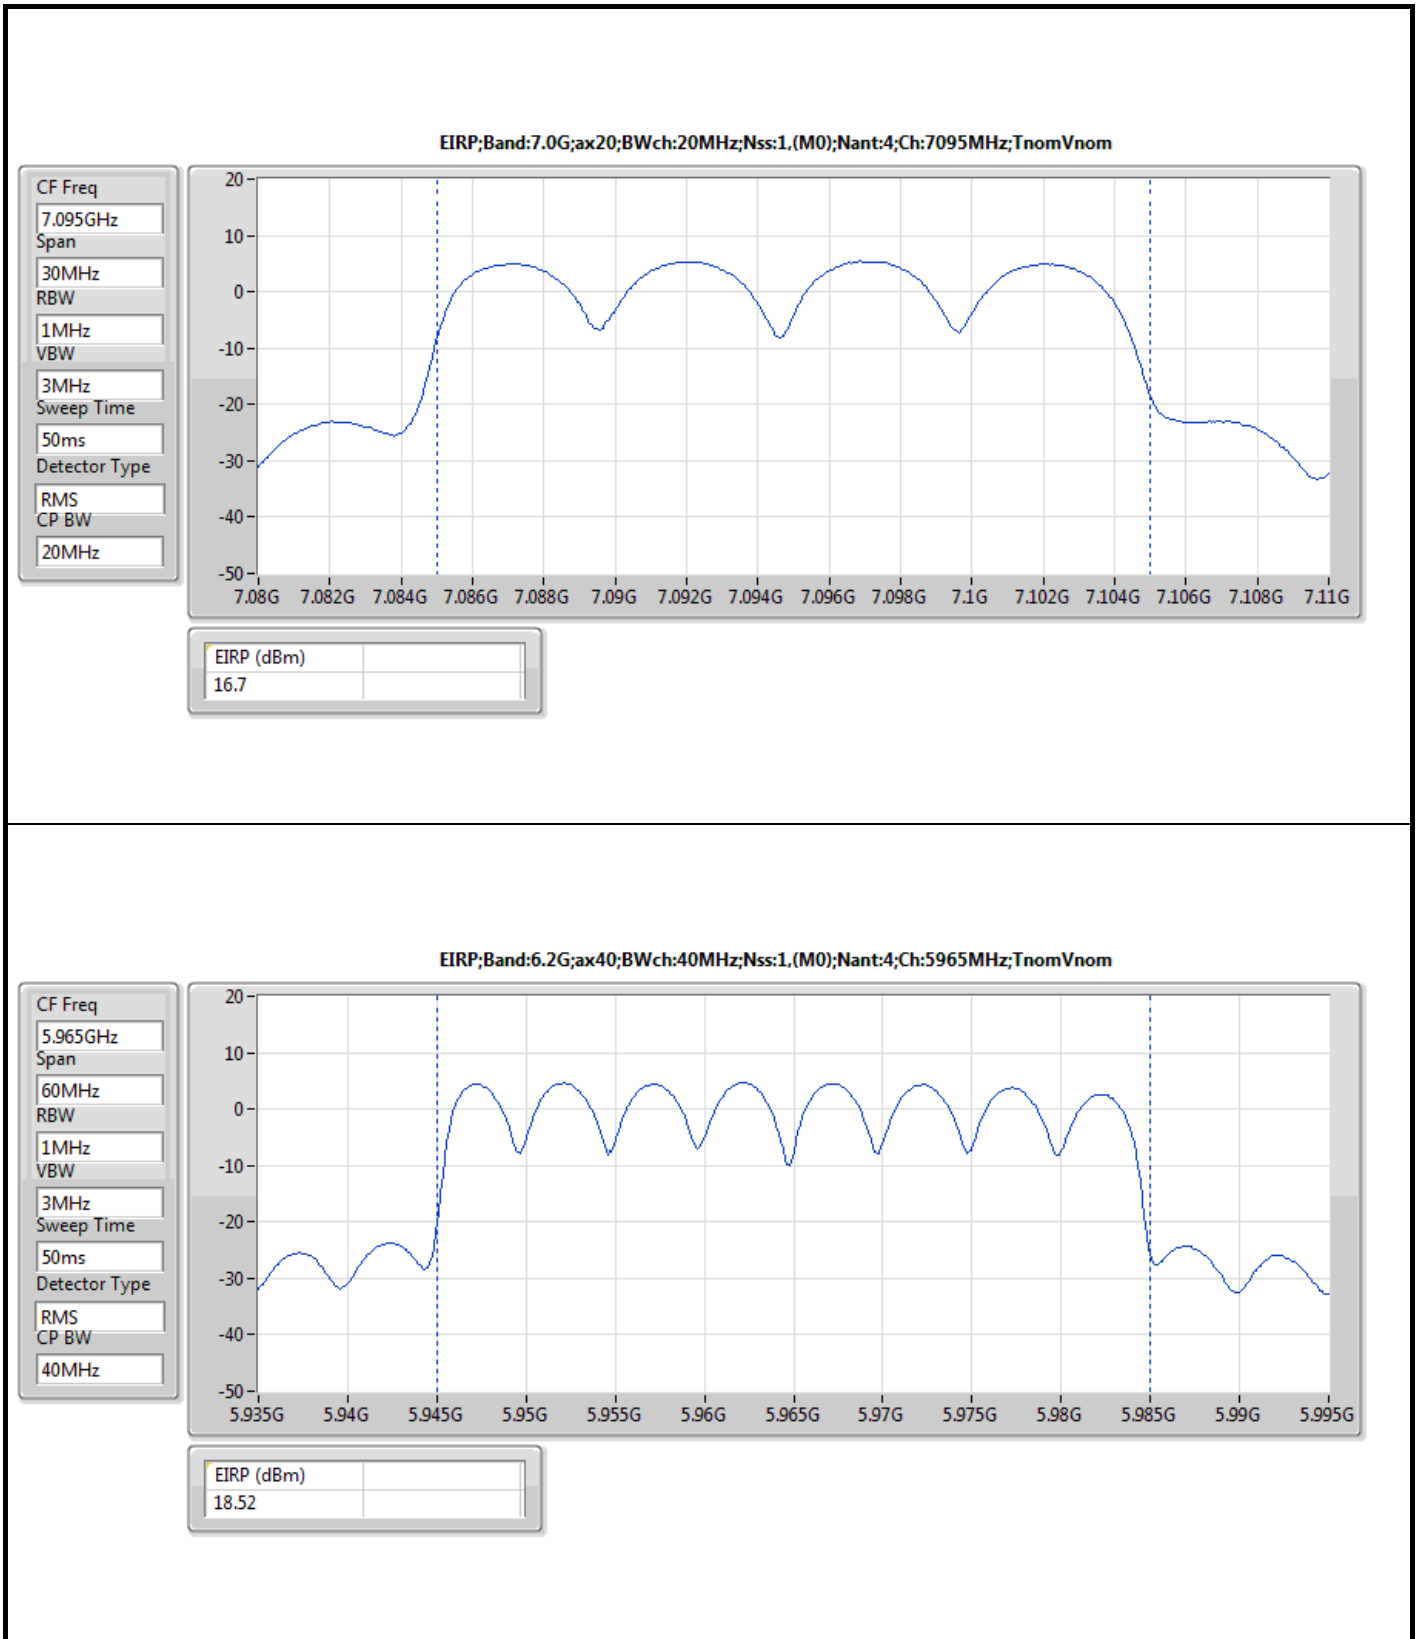

DG = Directional Gain; Port X = Port X output power
 The test result used radiated measurement.

Summary

Mode	EIRP (dBm)	EIRP (W)
5.925-6.425GHz	-	-
802.11ax HEW20-BF_Nss1,(MCS0)_4TX	16.29	0.04256
802.11ax HEW40-BF_Nss1,(MCS0)_4TX	17.93	0.06209
802.11ax HEW80-BF_Nss1,(MCS0)_4TX	19.99	0.09977
802.11ax HEW160-BF_Nss1,(MCS0)_4TX	23.62	0.23014
6.425-6.525GHz	-	-
802.11ax HEW20-BF_Nss1,(MCS0)_4TX	14.45	0.02786
802.11ax HEW40-BF_Nss1,(MCS0)_4TX	18.76	0.07516
802.11ax HEW80-BF_Nss1,(MCS0)_4TX	21.76	0.14997
802.11ax HEW160-BF_Nss1,(MCS0)_4TX	23.28	0.21281
6.525-6.875GHz	-	-
802.11ax HEW20-BF_Nss1,(MCS0)_4TX	14.42	0.02767
802.11ax HEW40-BF_Nss1,(MCS0)_4TX	18.28	0.06730
802.11ax HEW80-BF_Nss1,(MCS0)_4TX	22.01	0.15885
802.11ax HEW160-BF_Nss1,(MCS0)_4TX	23.29	0.21330
6.875-7.125GHz	-	-
802.11ax HEW20-BF_Nss1,(MCS0)_4TX	15.66	0.03681
802.11ax HEW40-BF_Nss1,(MCS0)_4TX	18.91	0.07780
802.11ax HEW80-BF_Nss1,(MCS0)_4TX	22.80	0.19055
802.11ax HEW160-BF_Nss1,(MCS0)_4TX	23.67	0.23281