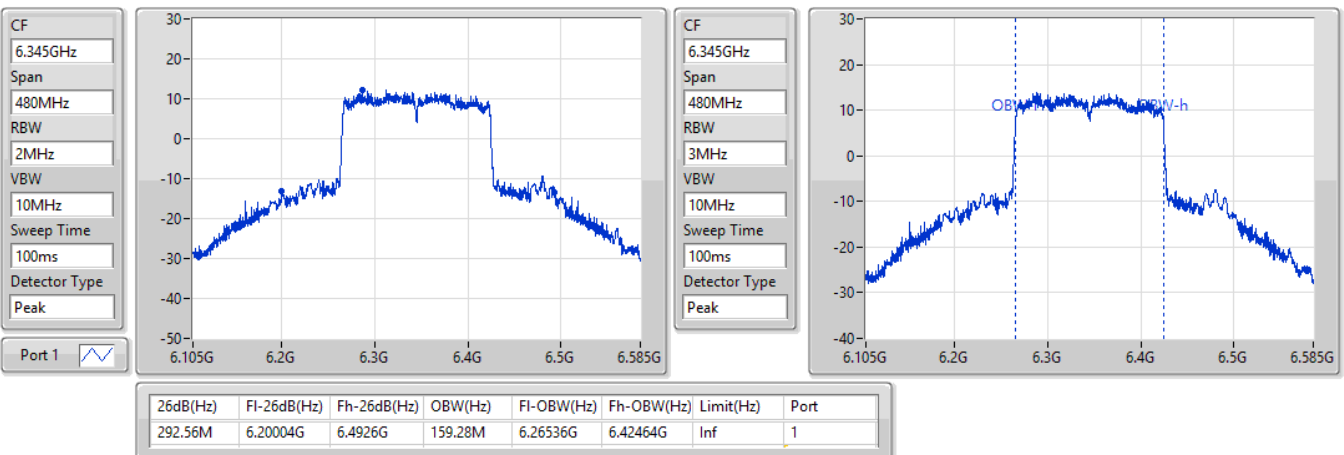

26/02/2022

802.11ax HEW160_Nss1,(MCS0)_1TX

EBW

6345MHz

26/02/2022

802.11ax HEW160_Nss1,(MCS0)_1TX

EBW

6505MHz Straddle 6.425-6.525GHz