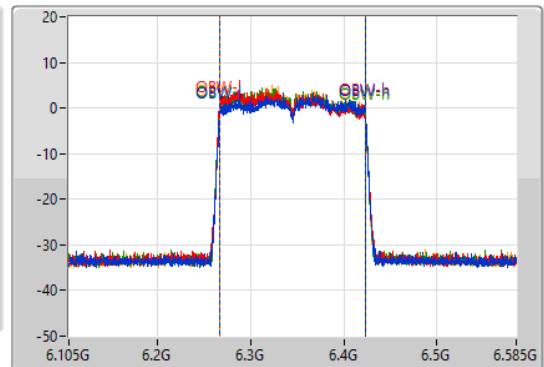

802.11ax HEW160-BF_Nss1,(MCS0)_4TX

EBW

6345MHz

19/02/2022

CF
6.345GHz
Span
480MHz
RBW
2MHz
VBW
10MHz
Sweep Time
100ms
Detector Type
Peak

CF
6.345GHz
Span
480MHz
RBW
3MHz
VBW
10MHz
Sweep Time
100ms
Detector Type
Peak