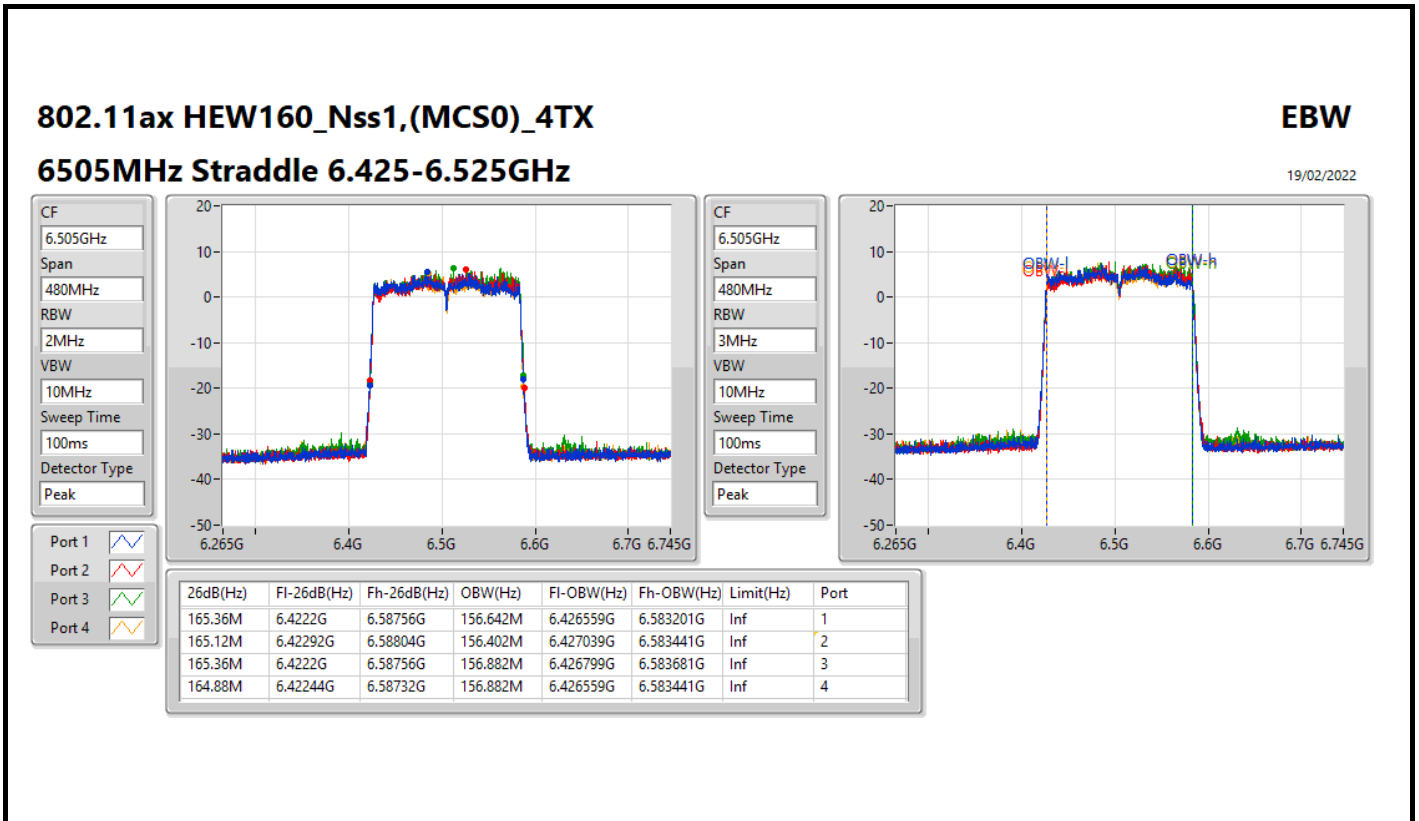

802.11ax HEW160_Nss1,(MCS0)_4TX

EBW

6185MHz

19/02/2022

802.11ax HEW160_Nss1,(MCS0)_4TX

EBW

6345MHz

19/02/2022

802.11ax HEW160_Nss1,(MCS0)_4TX

EBW

6825MHz Straddle 6.525-6.875GHz

19/02/2022

802.11ax HEW160_Nss1,(MCS0)_4TX

EBW

6985MHz

19/02/2022