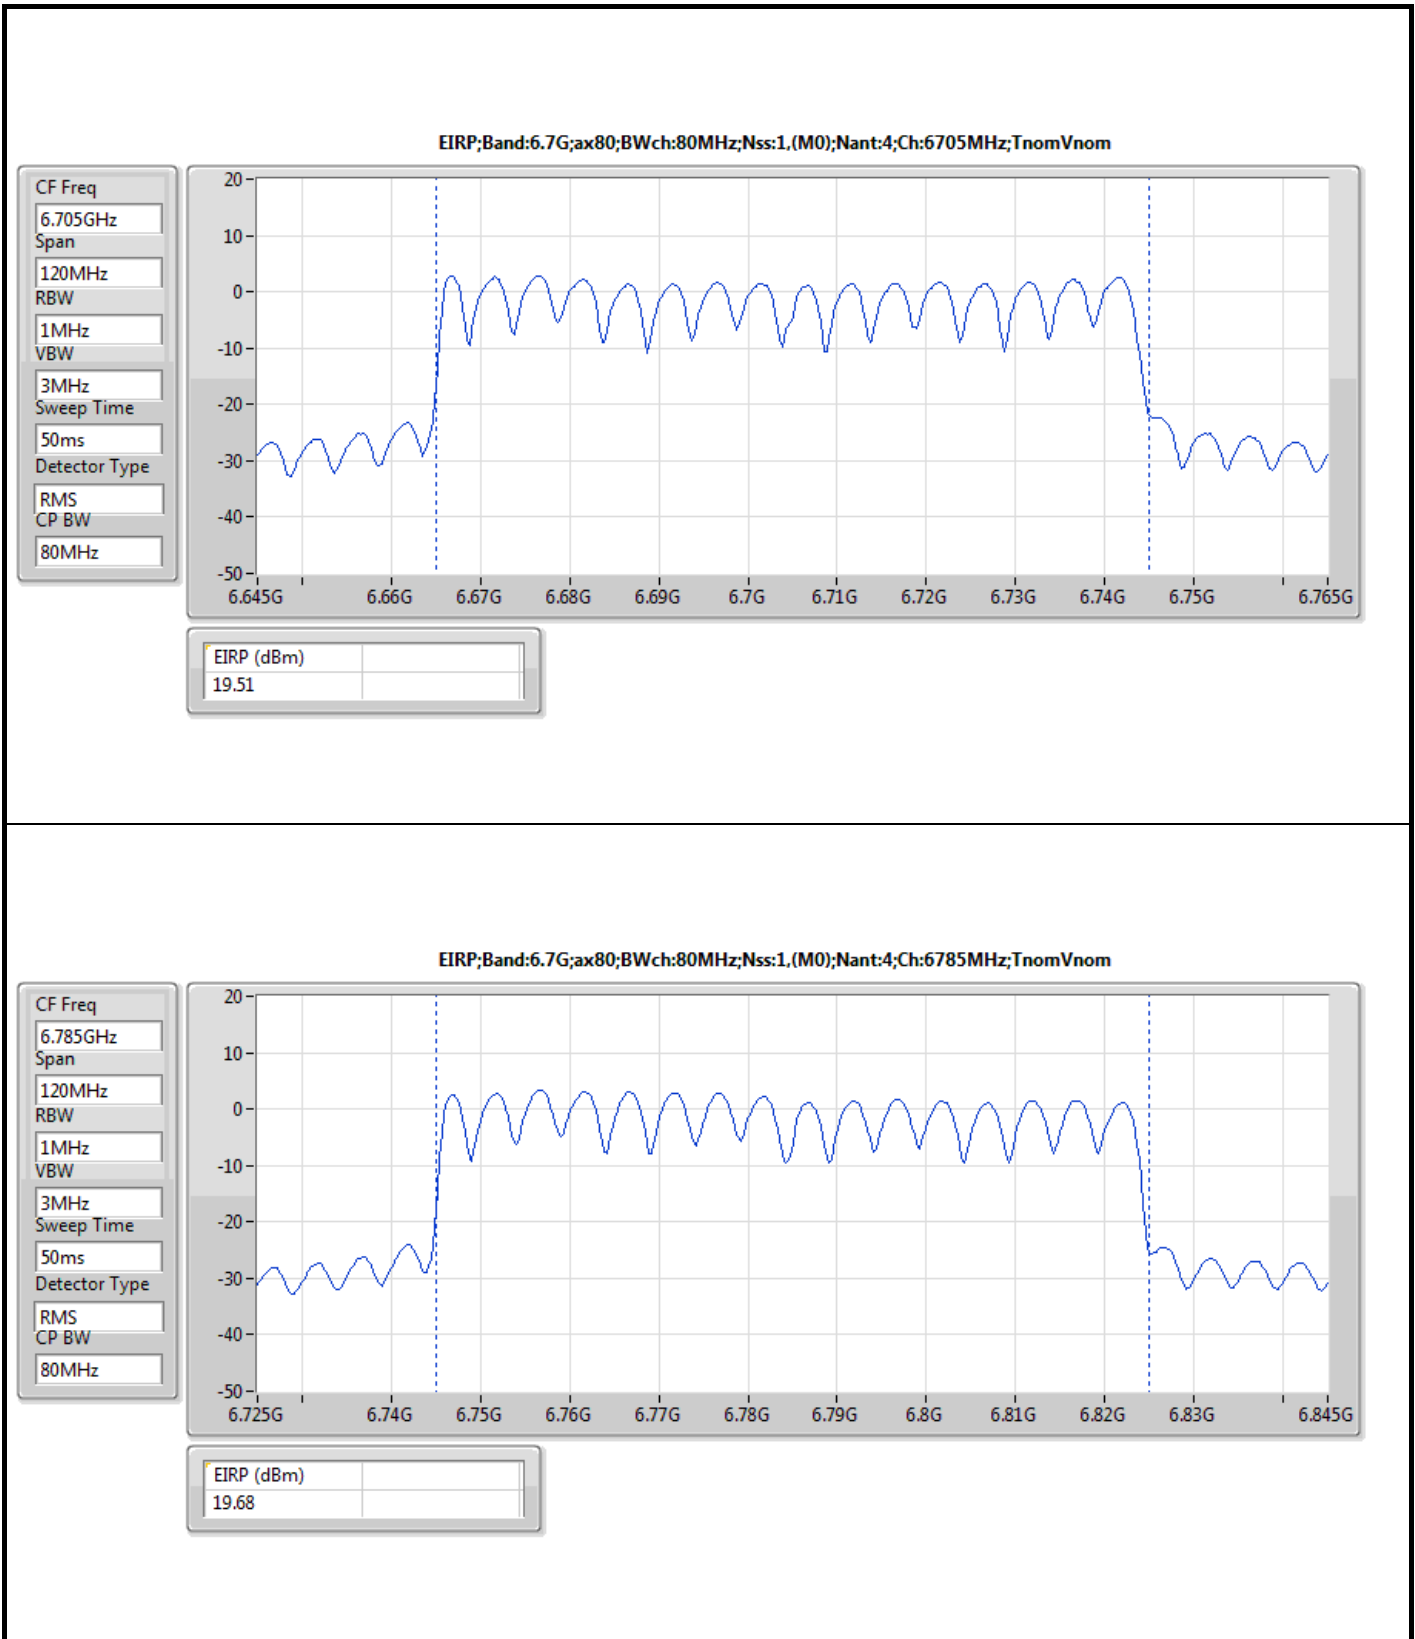

DG = Directional Gain; Port X = Port X output power
 The test result used radiated measurement.

Summary

Mode	EIRP (dBm)	EIRP (W)
5.925-6.425GHz	-	-
802.11ax HEW20-BF_Nss1,(MCS0)_4TX	16.29	0.04256
802.11ax HEW40-BF_Nss1,(MCS0)_4TX	17.93	0.06209
802.11ax HEW80-BF_Nss1,(MCS0)_4TX	19.99	0.09977
802.11ax HEW160-BF_Nss1,(MCS0)_4TX	23.62	0.23014
6.425-6.525GHz	-	-
802.11ax HEW20-BF_Nss1,(MCS0)_4TX	14.45	0.02786
802.11ax HEW40-BF_Nss1,(MCS0)_4TX	18.76	0.07516
802.11ax HEW80-BF_Nss1,(MCS0)_4TX	21.76	0.14997
802.11ax HEW160-BF_Nss1,(MCS0)_4TX	23.28	0.21281
6.525-6.875GHz	-	-
802.11ax HEW20-BF_Nss1,(MCS0)_4TX	14.42	0.02767
802.11ax HEW40-BF_Nss1,(MCS0)_4TX	18.28	0.06730
802.11ax HEW80-BF_Nss1,(MCS0)_4TX	22.01	0.15885
802.11ax HEW160-BF_Nss1,(MCS0)_4TX	23.29	0.21330
6.875-7.125GHz	-	-
802.11ax HEW20-BF_Nss1,(MCS0)_4TX	15.66	0.03681
802.11ax HEW40-BF_Nss1,(MCS0)_4TX	18.91	0.07780
802.11ax HEW80-BF_Nss1,(MCS0)_4TX	22.80	0.19055
802.11ax HEW160-BF_Nss1,(MCS0)_4TX	23.67	0.23281