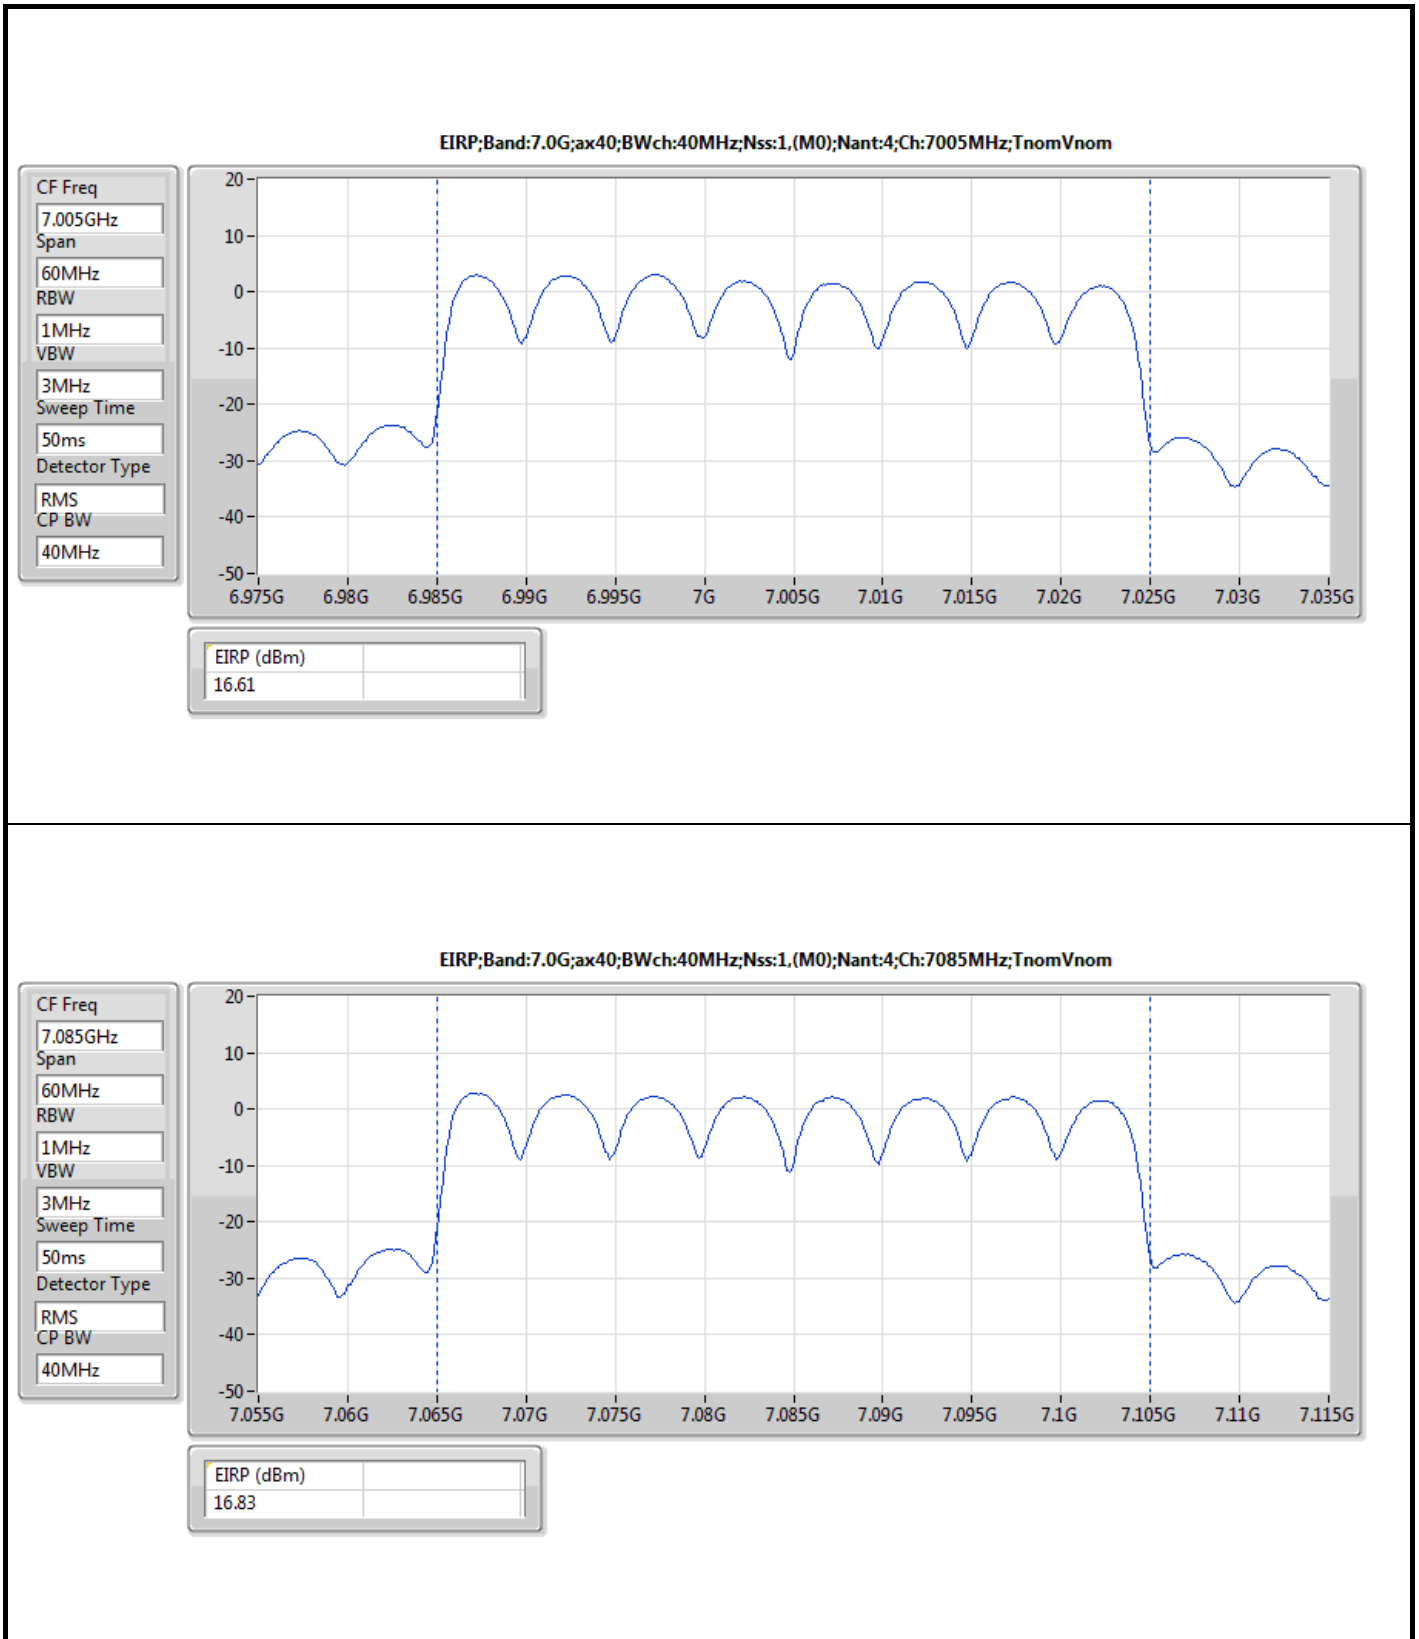

DG = Directional Gain; Port X = Port X output power
 The test result used radiated measurement.

Summary

Mode	EIRP (dBm)	EIRP (W)
5.925-6.425GHz	-	-
802.11ax HEW20-BF_Nss1,(MCS0)_4TX	16.29	0.04256
802.11ax HEW40-BF_Nss1,(MCS0)_4TX	17.93	0.06209
802.11ax HEW80-BF_Nss1,(MCS0)_4TX	19.99	0.09977
802.11ax HEW160-BF_Nss1,(MCS0)_4TX	23.62	0.23014
6.425-6.525GHz	-	-
802.11ax HEW20-BF_Nss1,(MCS0)_4TX	14.45	0.02786
802.11ax HEW40-BF_Nss1,(MCS0)_4TX	18.76	0.07516
802.11ax HEW80-BF_Nss1,(MCS0)_4TX	21.76	0.14997
802.11ax HEW160-BF_Nss1,(MCS0)_4TX	23.28	0.21281
6.525-6.875GHz	-	-
802.11ax HEW20-BF_Nss1,(MCS0)_4TX	14.42	0.02767
802.11ax HEW40-BF_Nss1,(MCS0)_4TX	18.28	0.06730
802.11ax HEW80-BF_Nss1,(MCS0)_4TX	22.01	0.15885
802.11ax HEW160-BF_Nss1,(MCS0)_4TX	23.29	0.21330
6.875-7.125GHz	-	-
802.11ax HEW20-BF_Nss1,(MCS0)_4TX	15.66	0.03681
802.11ax HEW40-BF_Nss1,(MCS0)_4TX	18.91	0.07780
802.11ax HEW80-BF_Nss1,(MCS0)_4TX	22.80	0.19055
802.11ax HEW160-BF_Nss1,(MCS0)_4TX	23.67	0.23281