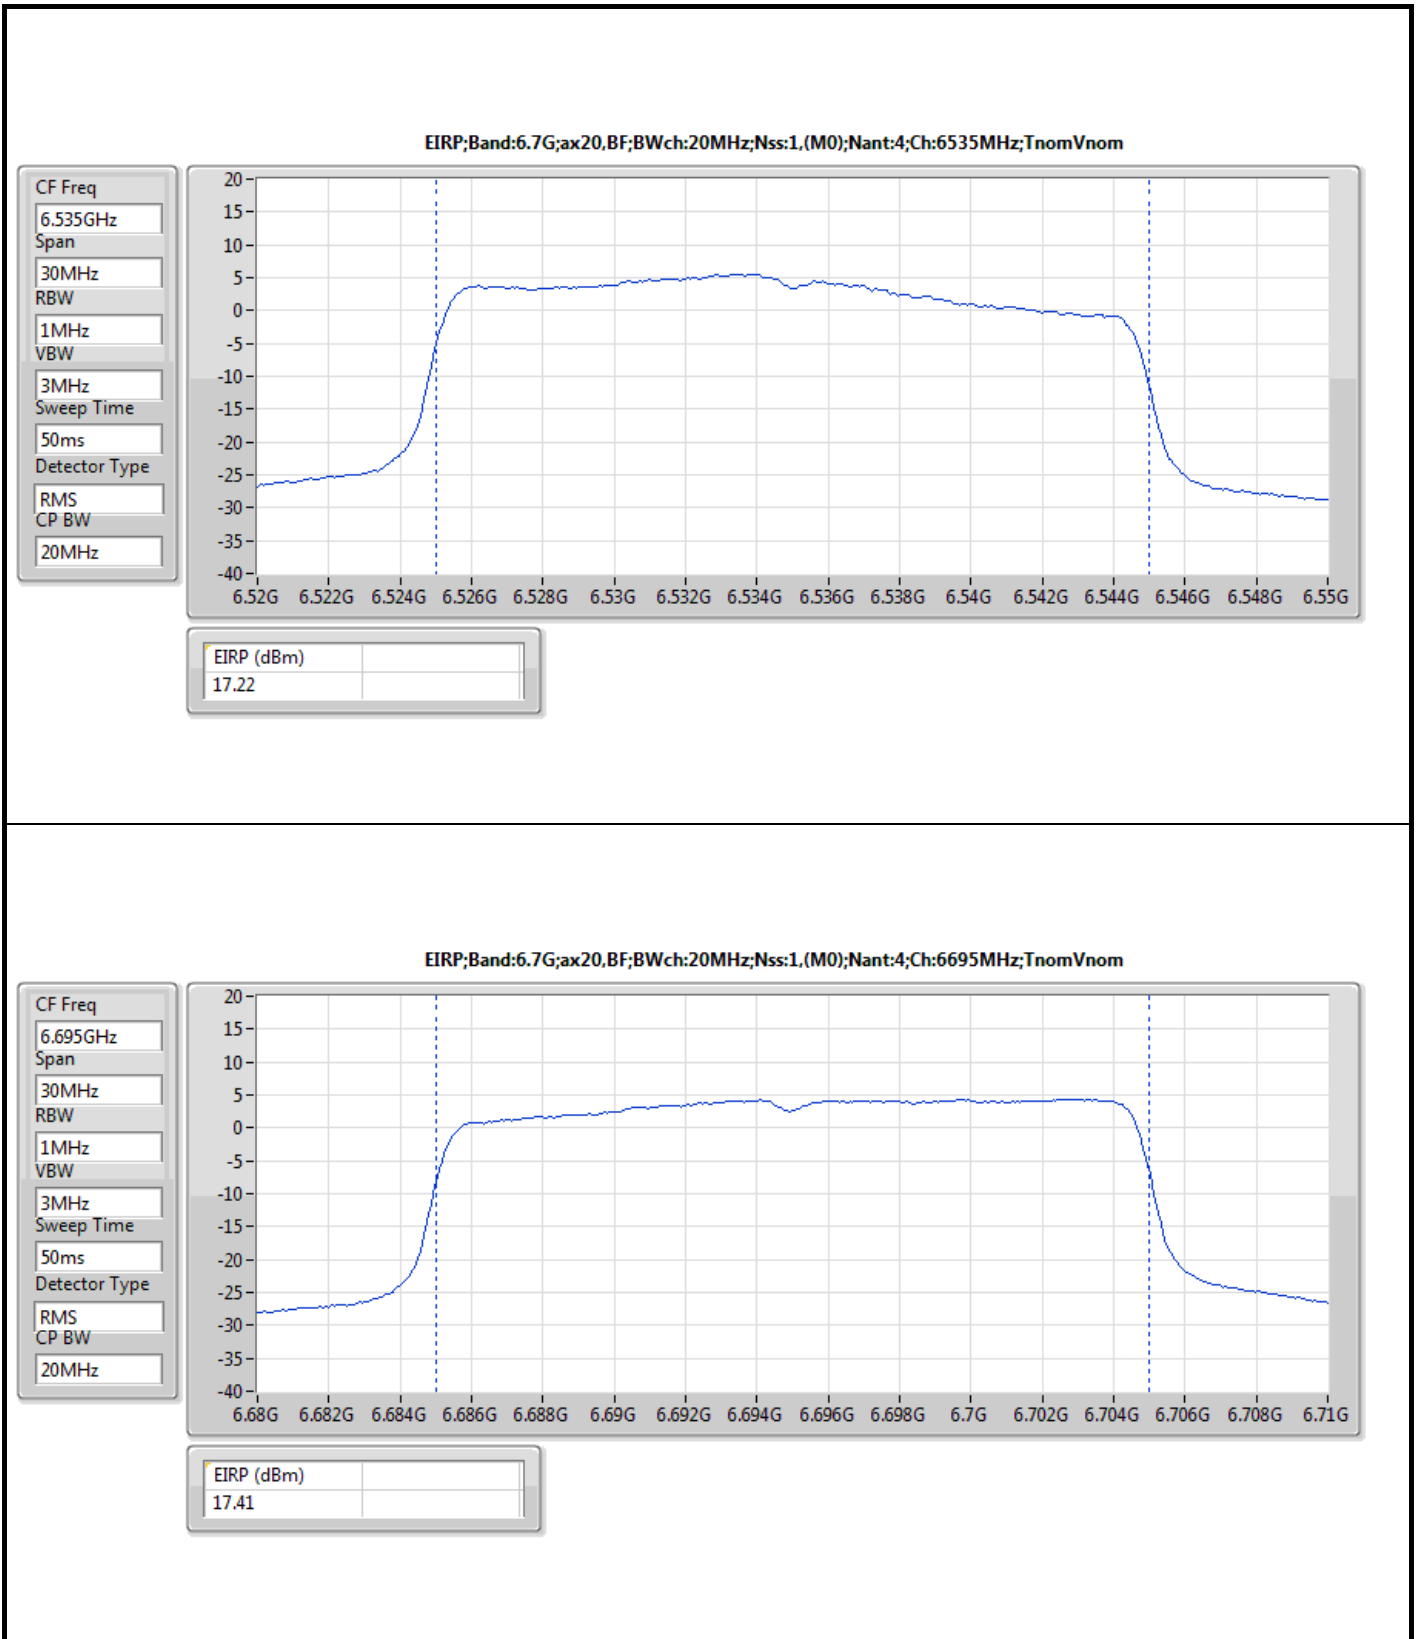

DG = Directional Gain; Port X = Port X output power

Summary

Mode	EIRP (dBm)	EIRP (W)
5.925-6.425GHz	-	-
802.11ax HEW20_Nss1,(MCS0)_4TX	15.92	0.03908
802.11ax HEW40_Nss1,(MCS0)_4TX	18.52	0.07112
802.11ax HEW80_Nss1,(MCS0)_4TX	20.44	0.11066
802.11ax HEW160_Nss1,(MCS0)_4TX	22.77	0.18923
6.425-6.525GHz	-	-
802.11ax HEW20_Nss1,(MCS0)_4TX	15.59	0.03622
802.11ax HEW40_Nss1,(MCS0)_4TX	16.90	0.04898
802.11ax HEW80_Nss1,(MCS0)_4TX	19.51	0.08933
802.11ax HEW160_Nss1,(MCS0)_4TX	22.17	0.16482
6.525-6.875GHz	-	-
802.11ax HEW20_Nss1,(MCS0)_4TX	15.53	0.03573
802.11ax HEW40_Nss1,(MCS0)_4TX	17.51	0.05636
802.11ax HEW80_Nss1,(MCS0)_4TX	20.05	0.10116
802.11ax HEW160_Nss1,(MCS0)_4TX	21.93	0.15596
6.875-7.125GHz	-	-
802.11ax HEW20_Nss1,(MCS0)_4TX	16.70	0.04677
802.11ax HEW40_Nss1,(MCS0)_4TX	17.55	0.05689
802.11ax HEW80_Nss1,(MCS0)_4TX	20.46	0.11117
802.11ax HEW160_Nss1,(MCS0)_4TX	21.72	0.14859