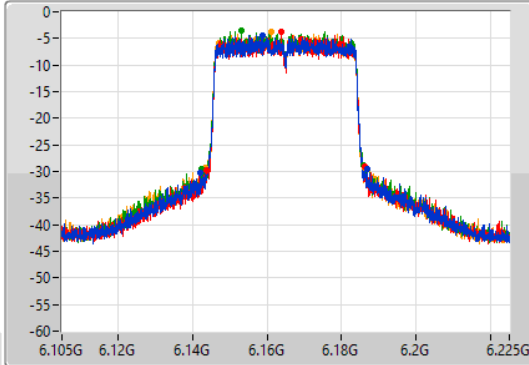

Port 1
Port 2
Port 3
Port 4

26dB(Hz)	Fl-26dB(Hz)	Fh-26dB(Hz)	OBW(Hz)	Fl-OBW(Hz)	Fh-OBW(Hz)	Limit(Hz)	Port
41.34M	5.94466G	5.986G	38.201M	5.94593G	5.98413G	Inf	1
42.3M	5.94376G	5.98606G	38.201M	5.94593G	5.98413G	Inf	2
42.18M	5.94358G	5.98576G	38.201M	5.94587G	5.98407G	Inf	3
43.56M	5.94346G	5.98702G	38.141M	5.94593G	5.98407G	Inf	4

802.11ax HEW40-BF_Nss1,(MCS0)_4TX

EBW

6165MHz

19/02/2022

CF
6.165GHz
Span
120MHz
RBW
500kHz
VBW
2MHz
Sweep Time
100ms
Detector Type
Peak

CF
6.165GHz
Span
120MHz
RBW
1MHz
VBW
3MHz
Sweep Time
100ms
Detector Type
Peak