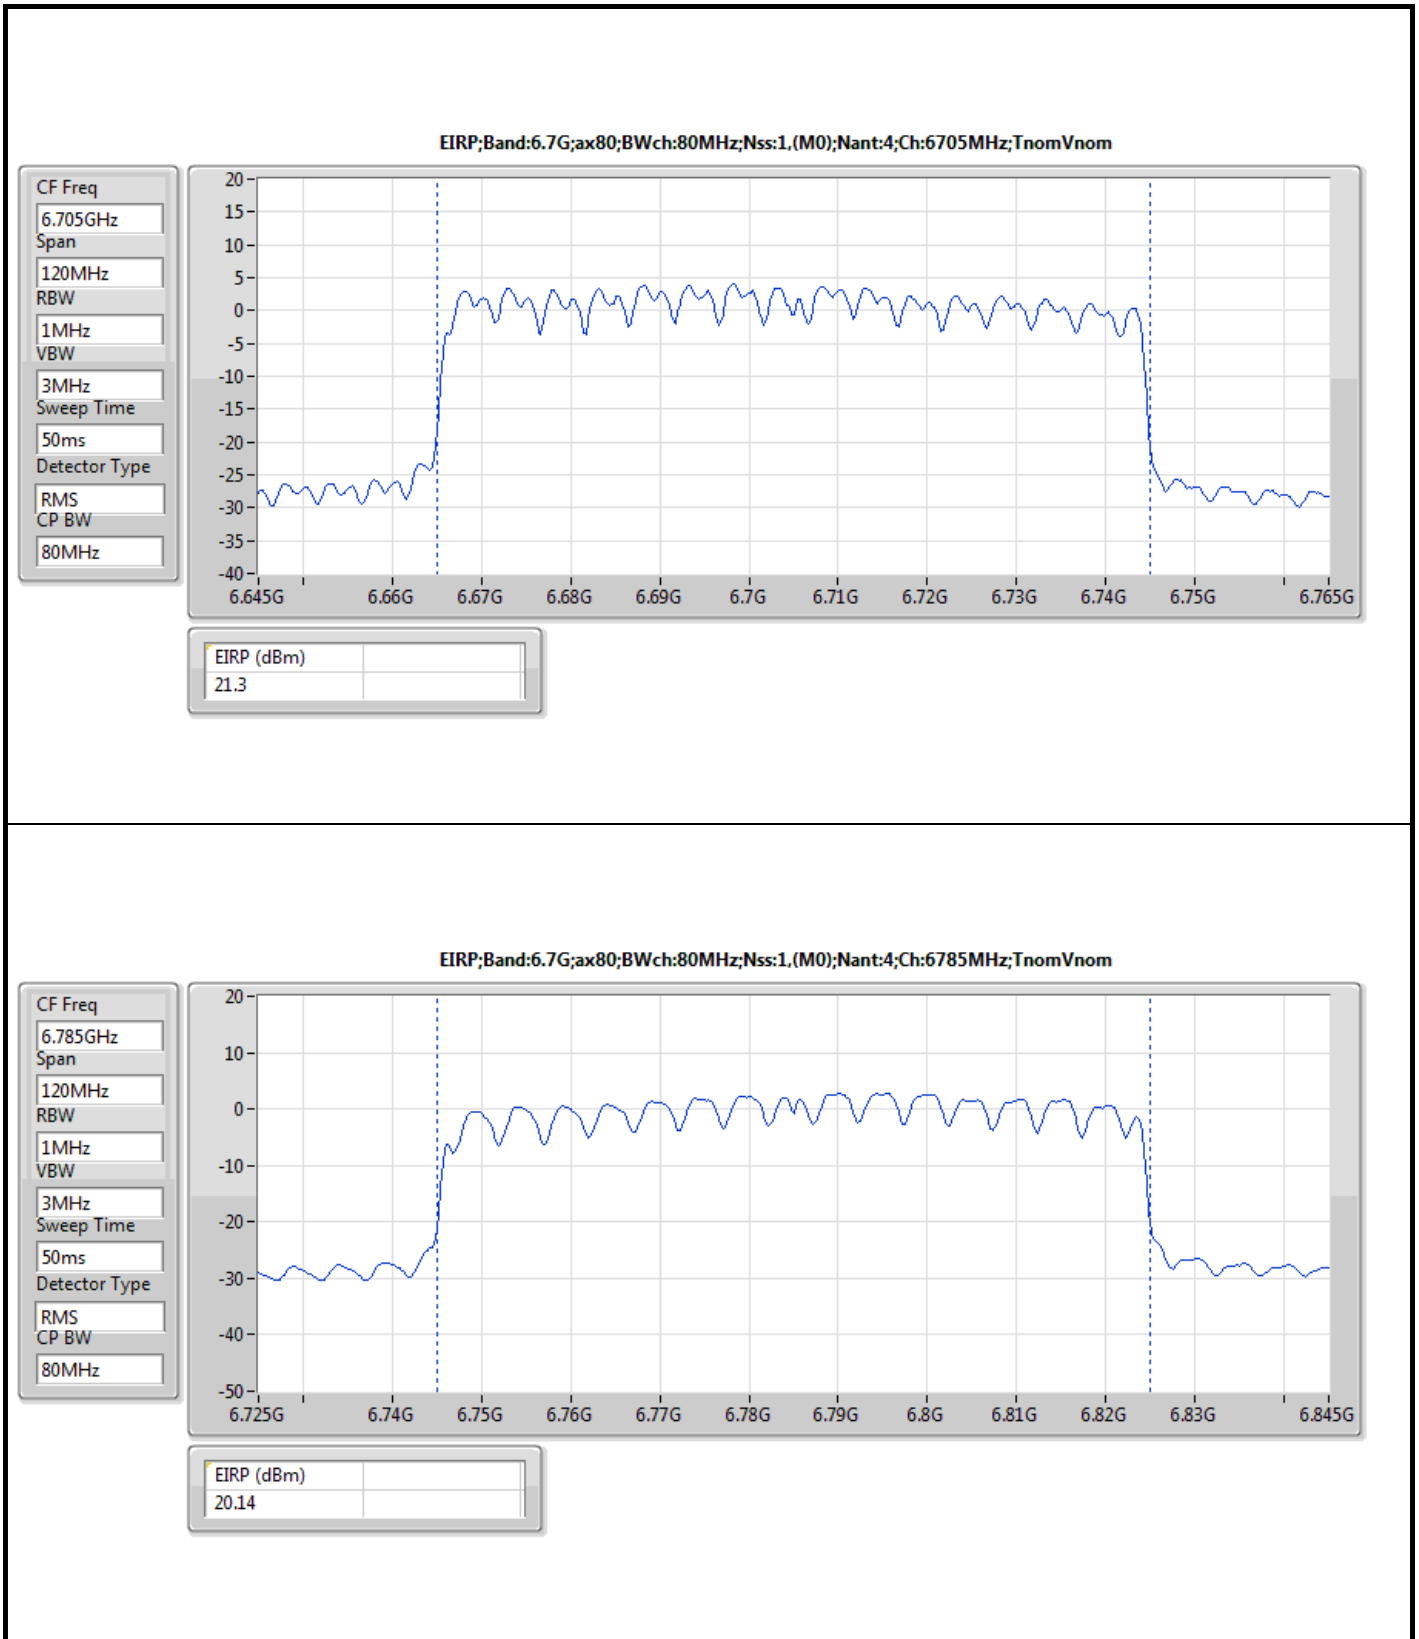

DG = Directional Gain; Port X = Port X output power
 The test result used radiated measurement.

Summary

Mode	EIRP (dBm)	EIRP (W)
5.925-6.425GHz	-	-
802.11ax HEW20-BF_Nss1,(MCS0)_4TX	17.63	0.05794
802.11ax HEW40-BF_Nss1,(MCS0)_4TX	21.19	0.13152
802.11ax HEW80-BF_Nss1,(MCS0)_4TX	23.83	0.24155
802.11ax HEW160-BF_Nss1,(MCS0)_4TX	23.89	0.24491
6.425-6.525GHz	-	-
802.11ax HEW20-BF_Nss1,(MCS0)_4TX	18.24	0.06668
802.11ax HEW40-BF_Nss1,(MCS0)_4TX	21.81	0.15171
802.11ax HEW80-BF_Nss1,(MCS0)_4TX	23.69	0.23388
802.11ax HEW160-BF_Nss1,(MCS0)_4TX	23.76	0.23768
6.525-6.875GHz	-	-
802.11ax HEW20-BF_Nss1,(MCS0)_4TX	17.49	0.05610
802.11ax HEW40-BF_Nss1,(MCS0)_4TX	21.88	0.15417
802.11ax HEW80-BF_Nss1,(MCS0)_4TX	23.49	0.22336
802.11ax HEW160-BF_Nss1,(MCS0)_4TX	23.84	0.24210
6.875-7.125GHz	-	-
802.11ax HEW20-BF_Nss1,(MCS0)_4TX	17.63	0.05794
802.11ax HEW40-BF_Nss1,(MCS0)_4TX	21.20	0.13183
802.11ax HEW80-BF_Nss1,(MCS0)_4TX	23.03	0.20091
802.11ax HEW160-BF_Nss1,(MCS0)_4TX	23.81	0.24044