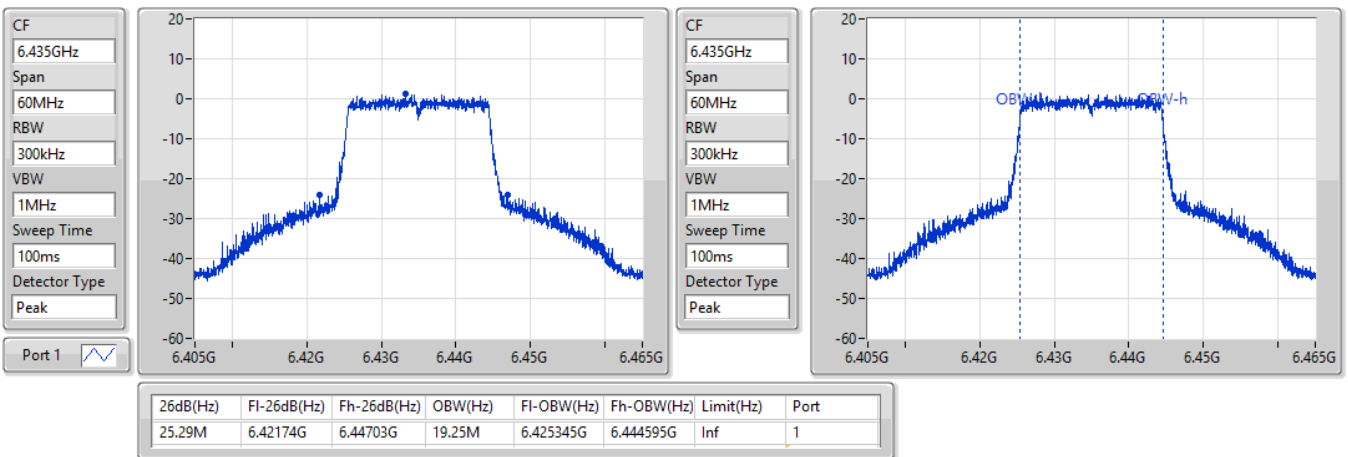

802.11ax HEW20_Nss1,(MCS0)_1TX

EBW

6435MHz

26/02/2022