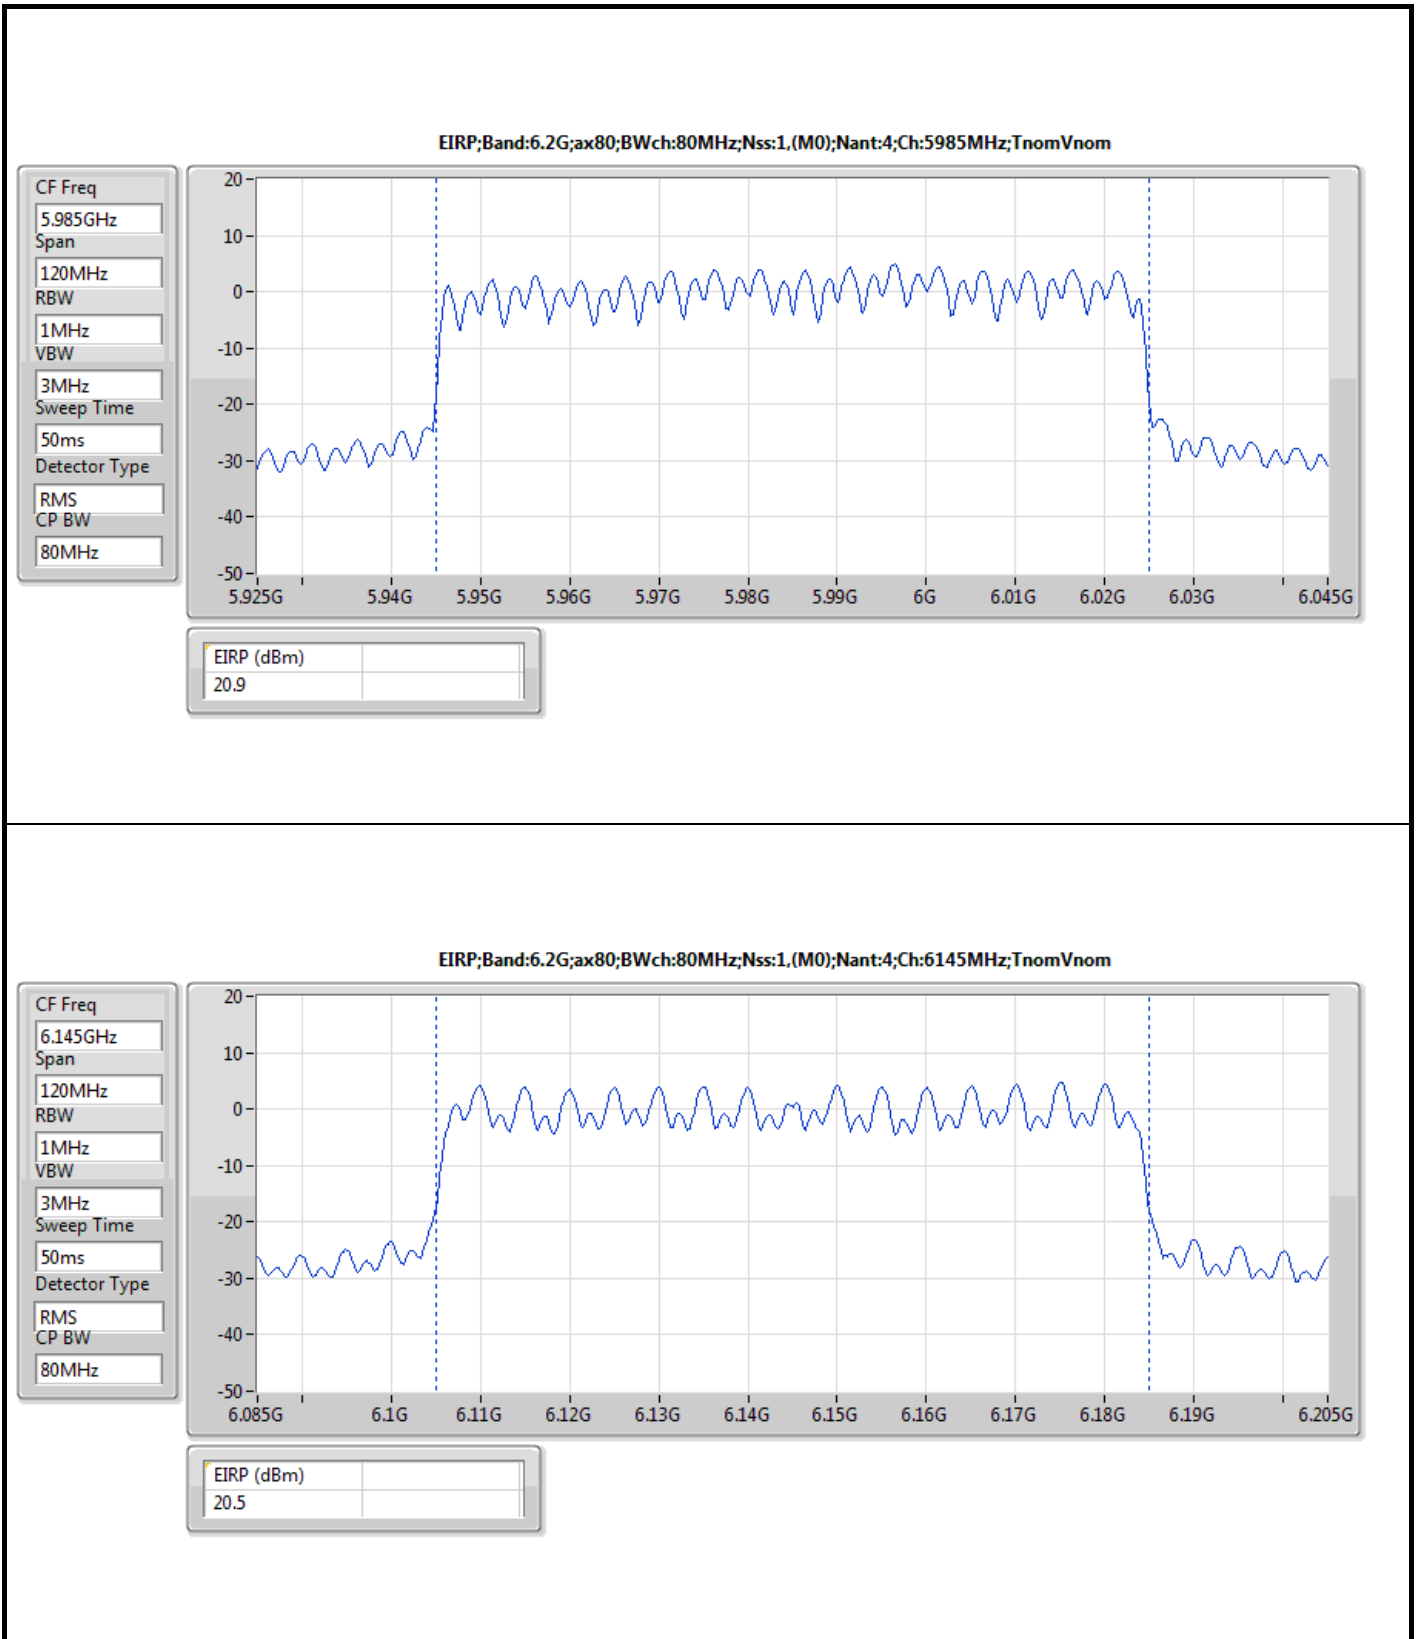

DG = Directional Gain; Port X = Port X output power
 The test result used radiated measurement.

Summary

Mode	EIRP (dBm)	EIRP (W)
5.925-6.425GHz	-	-
802.11ax HEW20-BF_Nss1,(MCS0)_4TX	17.63	0.05794
802.11ax HEW40-BF_Nss1,(MCS0)_4TX	21.19	0.13152
802.11ax HEW80-BF_Nss1,(MCS0)_4TX	23.83	0.24155
802.11ax HEW160-BF_Nss1,(MCS0)_4TX	23.89	0.24491
6.425-6.525GHz	-	-
802.11ax HEW20-BF_Nss1,(MCS0)_4TX	18.24	0.06668
802.11ax HEW40-BF_Nss1,(MCS0)_4TX	21.81	0.15171
802.11ax HEW80-BF_Nss1,(MCS0)_4TX	23.69	0.23388
802.11ax HEW160-BF_Nss1,(MCS0)_4TX	23.76	0.23768
6.525-6.875GHz	-	-
802.11ax HEW20-BF_Nss1,(MCS0)_4TX	17.49	0.05610
802.11ax HEW40-BF_Nss1,(MCS0)_4TX	21.88	0.15417
802.11ax HEW80-BF_Nss1,(MCS0)_4TX	23.49	0.22336
802.11ax HEW160-BF_Nss1,(MCS0)_4TX	23.84	0.24210
6.875-7.125GHz	-	-
802.11ax HEW20-BF_Nss1,(MCS0)_4TX	17.63	0.05794
802.11ax HEW40-BF_Nss1,(MCS0)_4TX	21.20	0.13183
802.11ax HEW80-BF_Nss1,(MCS0)_4TX	23.03	0.20091
802.11ax HEW160-BF_Nss1,(MCS0)_4TX	23.81	0.24044