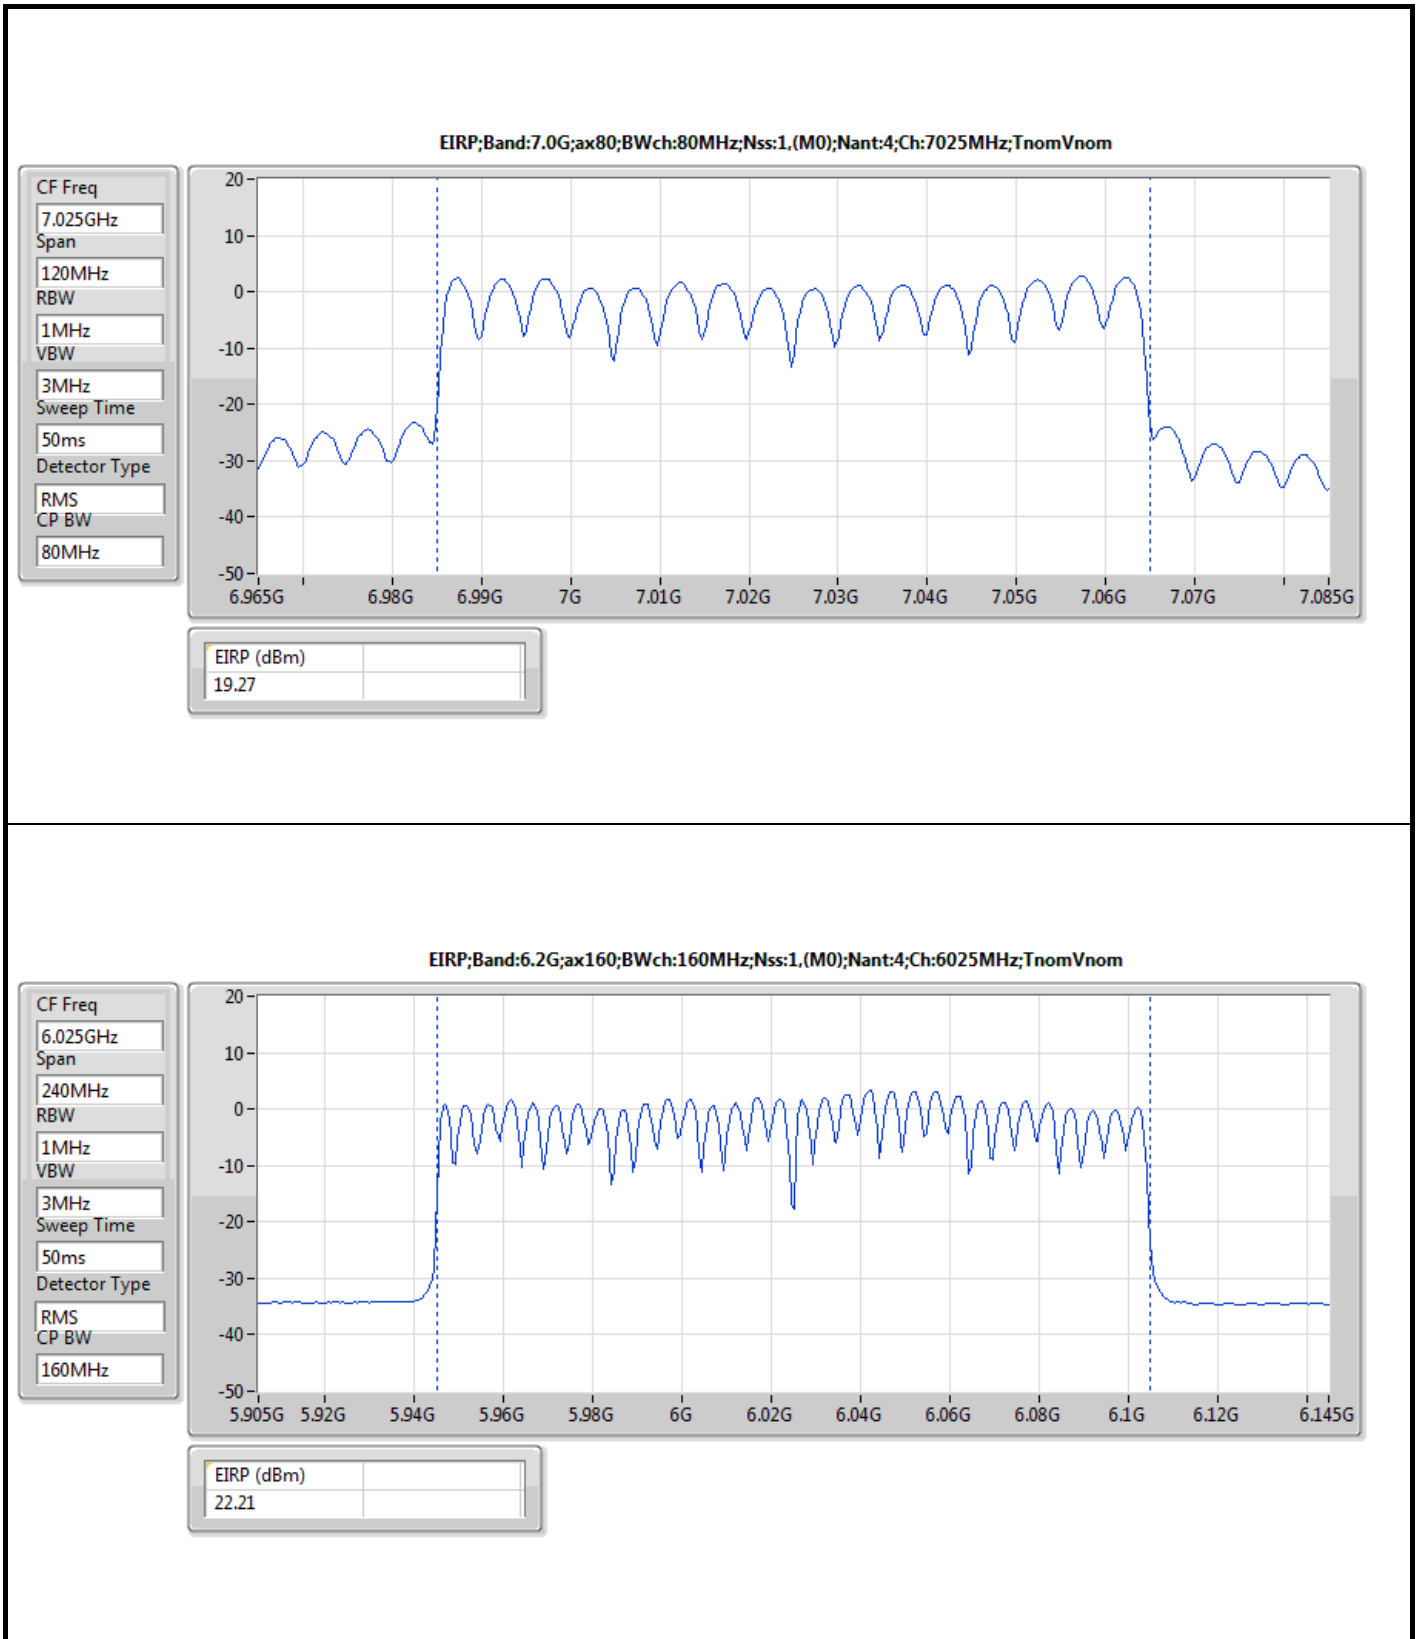

DG = Directional Gain; Port X = Port X output power
 The test result used radiated measurement.

Summary

Mode	EIRP (dBm)	EIRP (W)
5.925-6.425GHz	-	-
802.11ax HEW20-BF_Nss1,(MCS0)_4TX	16.29	0.04256
802.11ax HEW40-BF_Nss1,(MCS0)_4TX	17.93	0.06209
802.11ax HEW80-BF_Nss1,(MCS0)_4TX	19.99	0.09977
802.11ax HEW160-BF_Nss1,(MCS0)_4TX	23.62	0.23014
6.425-6.525GHz	-	-
802.11ax HEW20-BF_Nss1,(MCS0)_4TX	14.45	0.02786
802.11ax HEW40-BF_Nss1,(MCS0)_4TX	18.76	0.07516
802.11ax HEW80-BF_Nss1,(MCS0)_4TX	21.76	0.14997
802.11ax HEW160-BF_Nss1,(MCS0)_4TX	23.28	0.21281
6.525-6.875GHz	-	-
802.11ax HEW20-BF_Nss1,(MCS0)_4TX	14.42	0.02767
802.11ax HEW40-BF_Nss1,(MCS0)_4TX	18.28	0.06730
802.11ax HEW80-BF_Nss1,(MCS0)_4TX	22.01	0.15885
802.11ax HEW160-BF_Nss1,(MCS0)_4TX	23.29	0.21330
6.875-7.125GHz	-	-
802.11ax HEW20-BF_Nss1,(MCS0)_4TX	15.66	0.03681
802.11ax HEW40-BF_Nss1,(MCS0)_4TX	18.91	0.07780
802.11ax HEW80-BF_Nss1,(MCS0)_4TX	22.80	0.19055
802.11ax HEW160-BF_Nss1,(MCS0)_4TX	23.67	0.23281