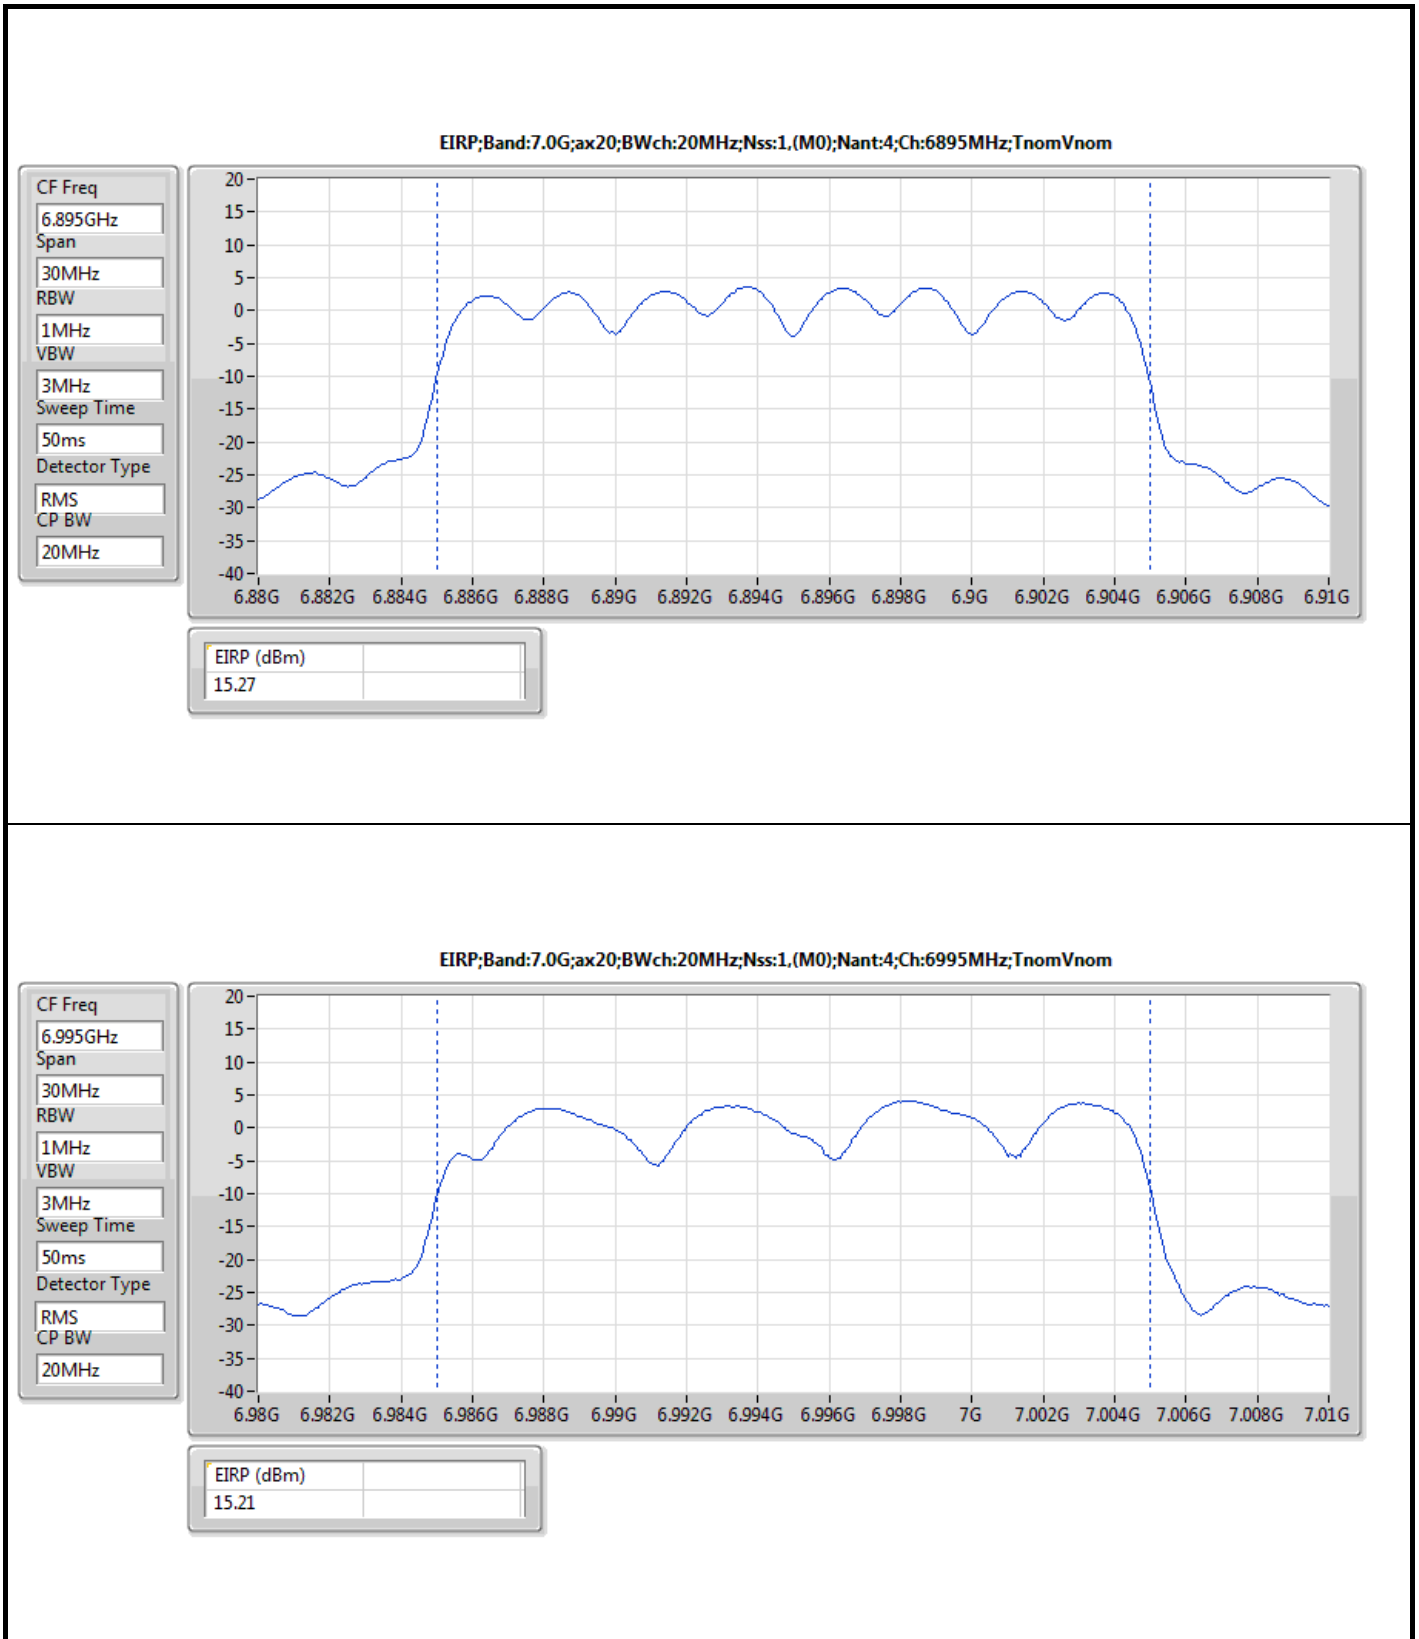

DG = Directional Gain; Port X = Port X output power
 The test result used radiated measurement.

Summary

Mode	EIRP (dBm)	EIRP (W)
5.925-6.425GHz	-	-
802.11ax HEW20-BF_Nss1,(MCS0)_4TX	17.63	0.05794
802.11ax HEW40-BF_Nss1,(MCS0)_4TX	21.19	0.13152
802.11ax HEW80-BF_Nss1,(MCS0)_4TX	23.83	0.24155
802.11ax HEW160-BF_Nss1,(MCS0)_4TX	23.89	0.24491
6.425-6.525GHz	-	-
802.11ax HEW20-BF_Nss1,(MCS0)_4TX	18.24	0.06668
802.11ax HEW40-BF_Nss1,(MCS0)_4TX	21.81	0.15171
802.11ax HEW80-BF_Nss1,(MCS0)_4TX	23.69	0.23388
802.11ax HEW160-BF_Nss1,(MCS0)_4TX	23.76	0.23768
6.525-6.875GHz	-	-
802.11ax HEW20-BF_Nss1,(MCS0)_4TX	17.49	0.05610
802.11ax HEW40-BF_Nss1,(MCS0)_4TX	21.88	0.15417
802.11ax HEW80-BF_Nss1,(MCS0)_4TX	23.49	0.22336
802.11ax HEW160-BF_Nss1,(MCS0)_4TX	23.84	0.24210
6.875-7.125GHz	-	-
802.11ax HEW20-BF_Nss1,(MCS0)_4TX	17.63	0.05794
802.11ax HEW40-BF_Nss1,(MCS0)_4TX	21.20	0.13183
802.11ax HEW80-BF_Nss1,(MCS0)_4TX	23.03	0.20091
802.11ax HEW160-BF_Nss1,(MCS0)_4TX	23.81	0.24044