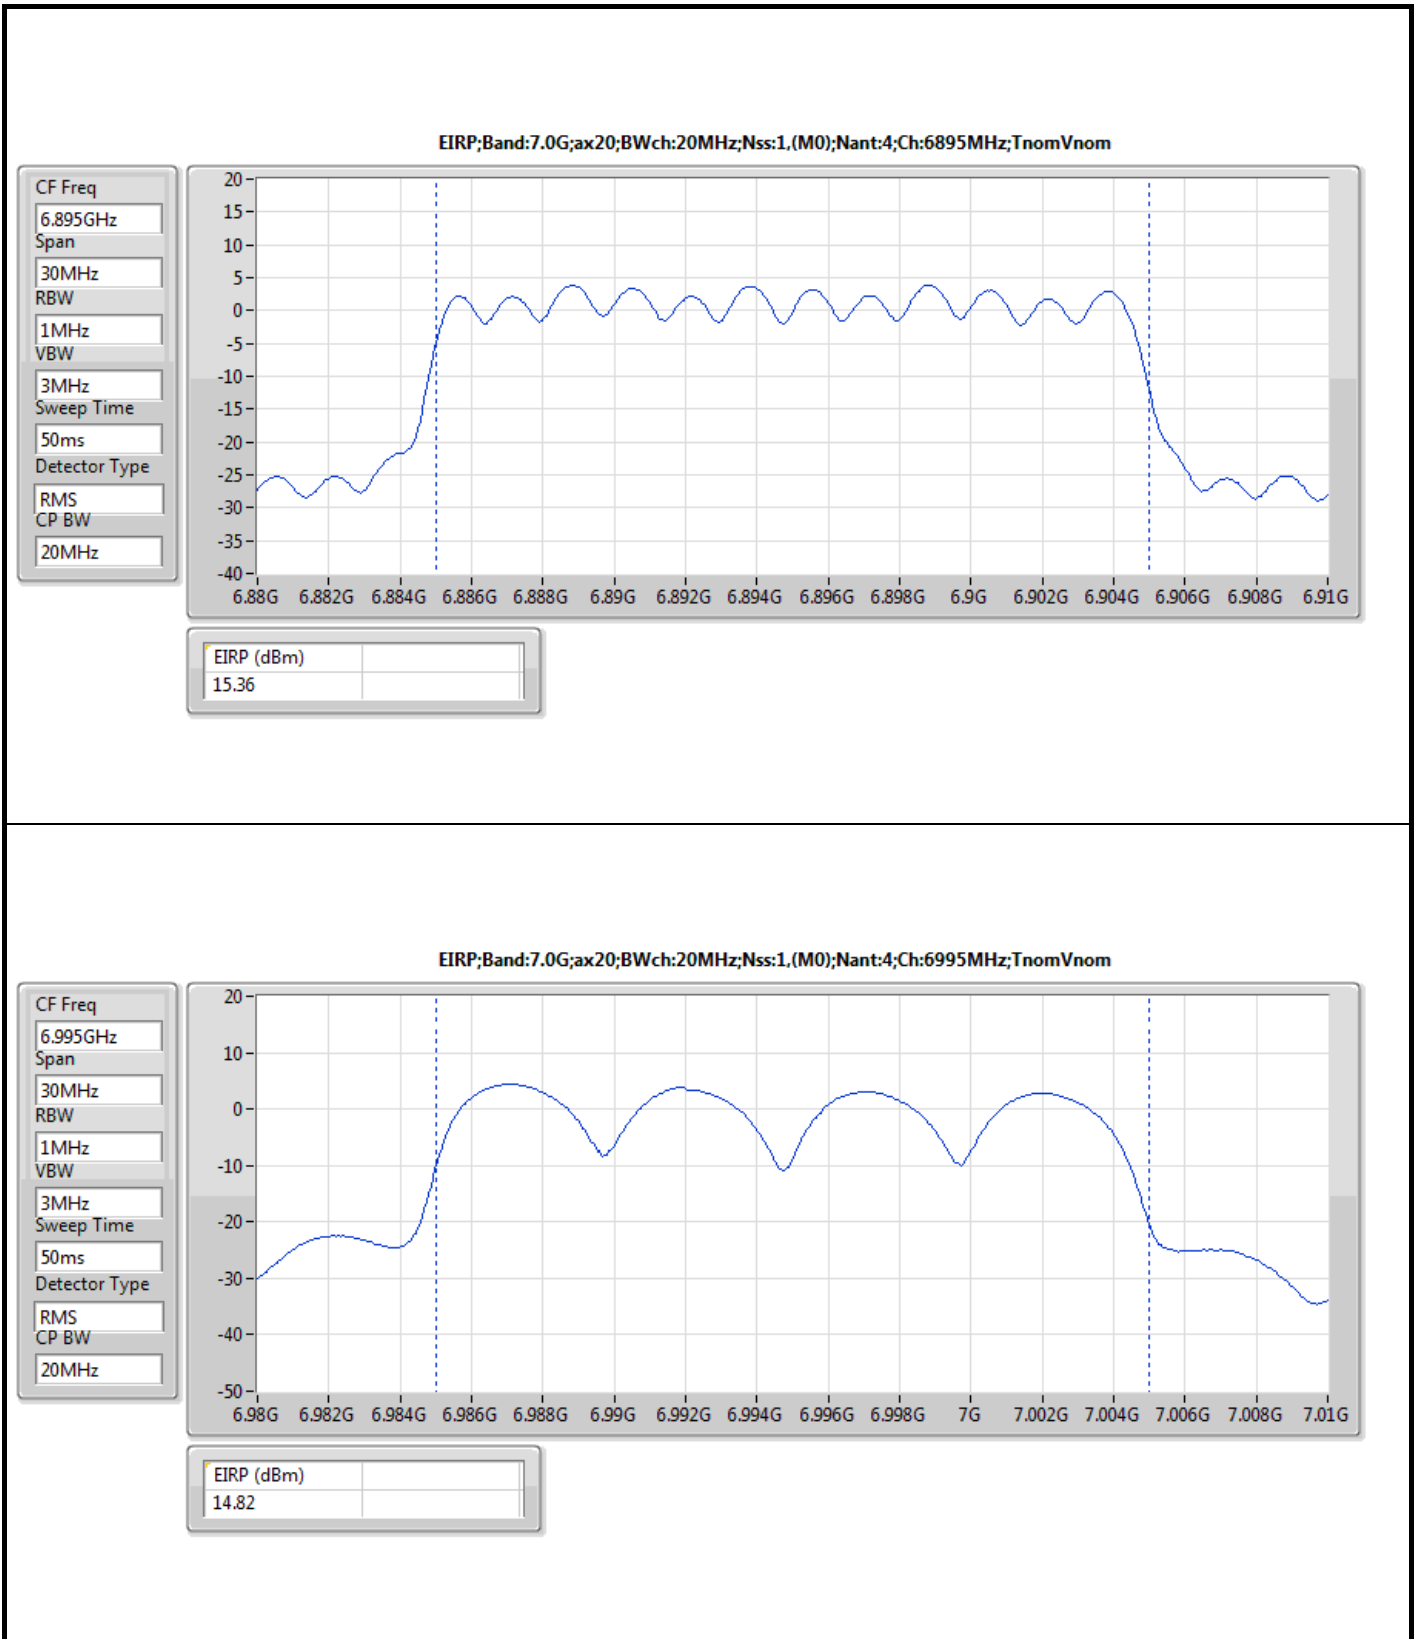

DG = Directional Gain; Port X = Port X output power
 The test result used radiated measurement.

Summary

Mode	EIRP (dBm)	EIRP (W)
5.925-6.425GHz	-	-
802.11ax HEW20-BF_Nss1,(MCS0)_4TX	16.29	0.04256
802.11ax HEW40-BF_Nss1,(MCS0)_4TX	17.93	0.06209
802.11ax HEW80-BF_Nss1,(MCS0)_4TX	19.99	0.09977
802.11ax HEW160-BF_Nss1,(MCS0)_4TX	23.62	0.23014
6.425-6.525GHz	-	-
802.11ax HEW20-BF_Nss1,(MCS0)_4TX	14.45	0.02786
802.11ax HEW40-BF_Nss1,(MCS0)_4TX	18.76	0.07516
802.11ax HEW80-BF_Nss1,(MCS0)_4TX	21.76	0.14997
802.11ax HEW160-BF_Nss1,(MCS0)_4TX	23.28	0.21281
6.525-6.875GHz	-	-
802.11ax HEW20-BF_Nss1,(MCS0)_4TX	14.42	0.02767
802.11ax HEW40-BF_Nss1,(MCS0)_4TX	18.28	0.06730
802.11ax HEW80-BF_Nss1,(MCS0)_4TX	22.01	0.15885
802.11ax HEW160-BF_Nss1,(MCS0)_4TX	23.29	0.21330
6.875-7.125GHz	-	-
802.11ax HEW20-BF_Nss1,(MCS0)_4TX	15.66	0.03681
802.11ax HEW40-BF_Nss1,(MCS0)_4TX	18.91	0.07780
802.11ax HEW80-BF_Nss1,(MCS0)_4TX	22.80	0.19055
802.11ax HEW160-BF_Nss1,(MCS0)_4TX	23.67	0.23281