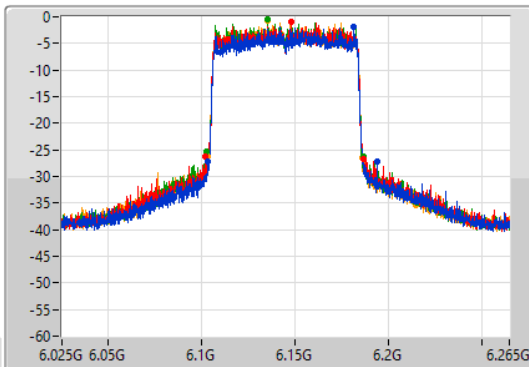

802.11ax HEW80-BF_Nss1,(MCS0)_4TX

EBW

5985MHz

19/02/2022

CF
5.985GHz
Span
240MHz
RBW
1MHz
VBW
3MHz
Sweep Time
100ms
Detector Type
Peak

CF
5.985GHz
Span
240MHz
RBW
2MHz
VBW
10MHz
Sweep Time
100ms
Detector Type
Peak

Port 1
Port 2
Port 3
Port 4

26dB(Hz)	Fl-26dB(Hz)	Fh-26dB(Hz)	OBW(Hz)	Fl-OBW(Hz)	Fh-OBW(Hz)	Limit(Hz)	Port
86.88M	5.94036G	6.02724G	77.841M	5.946259G	6.0241G	Inf	1
83.16M	5.94348G	6.02664G	78.081M	5.946139G	6.02422G	Inf	2
84.36M	5.94252G	6.02688G	78.321M	5.9459G	6.02422G	Inf	3
85.2M	5.94216G	6.02736G	78.081M	5.946019G	6.0241G	Inf	4

802.11ax HEW80-BF_Nss1,(MCS0)_4TX

EBW

6145MHz

19/02/2022

CF
6.145GHz
Span
240MHz
RBW
1MHz
VBW
3MHz
Sweep Time
100ms
Detector Type
Peak

CF
6.145GHz
Span
240MHz
RBW
2MHz
VBW
10MHz
Sweep Time
100ms
Detector Type
Peak