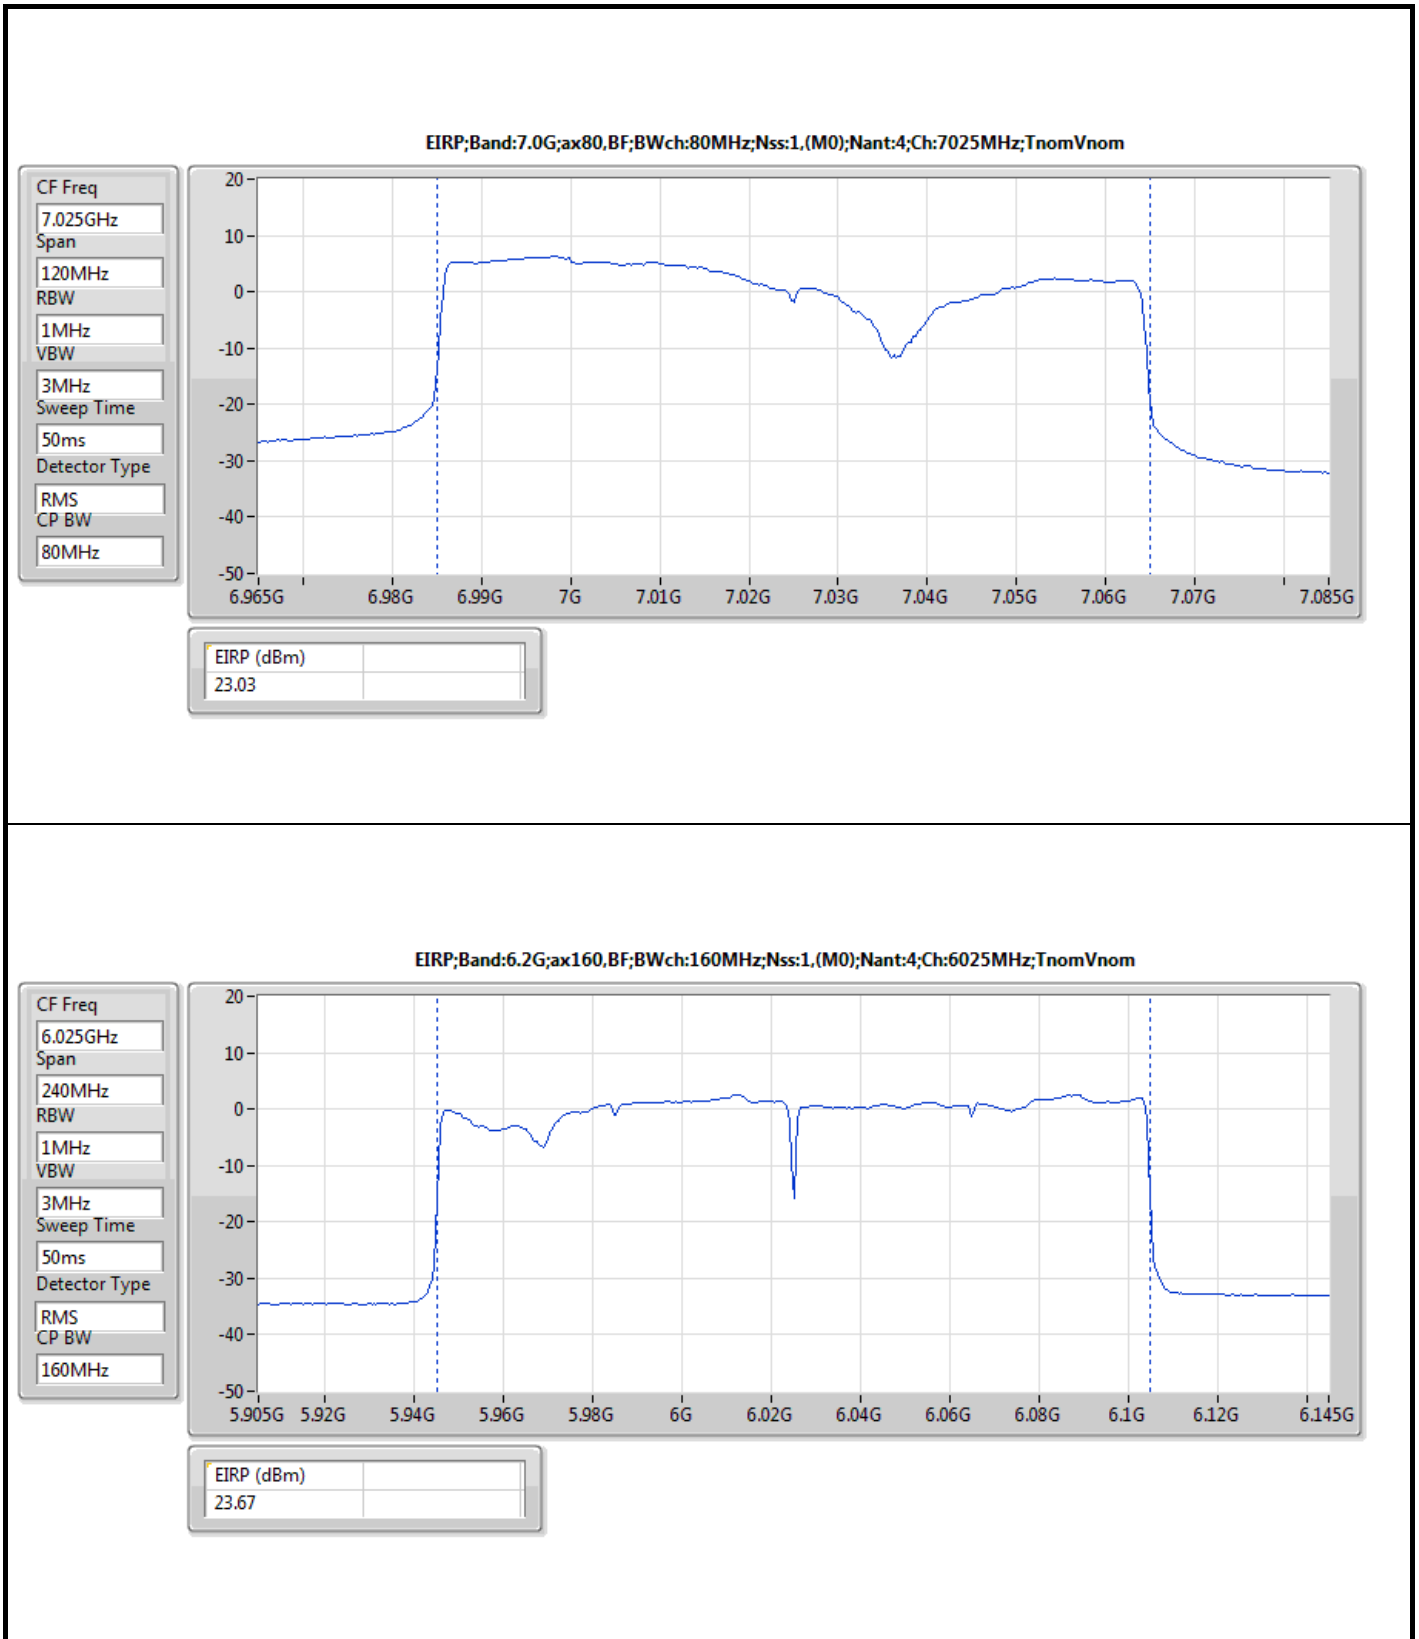

DG = Directional Gain; Port X = Port X output power

Summary

Mode	EIRP (dBm)	EIRP (W)
5.925-6.425GHz	-	-
802.11ax HEW20_Nss1,(MCS0)_4TX	15.92	0.03908
802.11ax HEW40_Nss1,(MCS0)_4TX	18.52	0.07112
802.11ax HEW80_Nss1,(MCS0)_4TX	20.44	0.11066
802.11ax HEW160_Nss1,(MCS0)_4TX	22.77	0.18923
6.425-6.525GHz	-	-
802.11ax HEW20_Nss1,(MCS0)_4TX	15.59	0.03622
802.11ax HEW40_Nss1,(MCS0)_4TX	16.90	0.04898
802.11ax HEW80_Nss1,(MCS0)_4TX	19.51	0.08933
802.11ax HEW160_Nss1,(MCS0)_4TX	22.17	0.16482
6.525-6.875GHz	-	-
802.11ax HEW20_Nss1,(MCS0)_4TX	15.53	0.03573
802.11ax HEW40_Nss1,(MCS0)_4TX	17.51	0.05636
802.11ax HEW80_Nss1,(MCS0)_4TX	20.05	0.10116
802.11ax HEW160_Nss1,(MCS0)_4TX	21.93	0.15596
6.875-7.125GHz	-	-
802.11ax HEW20_Nss1,(MCS0)_4TX	16.70	0.04677
802.11ax HEW40_Nss1,(MCS0)_4TX	17.55	0.05689
802.11ax HEW80_Nss1,(MCS0)_4TX	20.46	0.11117
802.11ax HEW160_Nss1,(MCS0)_4TX	21.72	0.14859