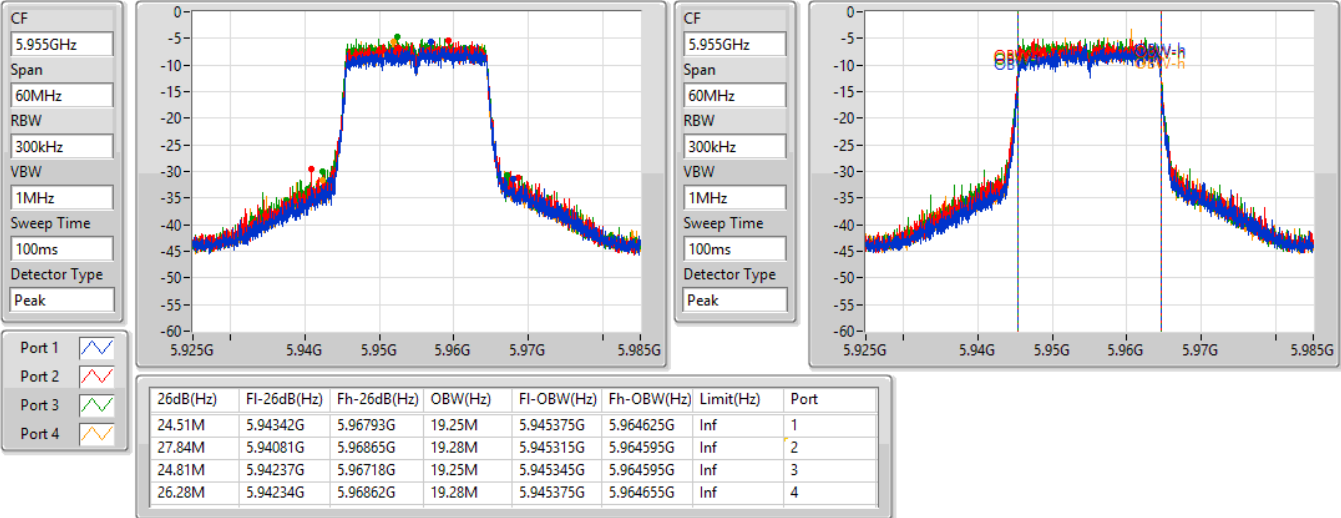

Port X-N dB = Port X 6dB down bandwidth for 5.725-5.85GHz band / 26dB down bandwidth for other band
 Port X-OBW = Port X 99% occupied bandwidth

802.11ax HEW20-BF_Nss1,(MCS0)_4TX

EBW

5955MHz

19/02/2022

802.11ax HEW20-BF_Nss1,(MCS0)_4TX