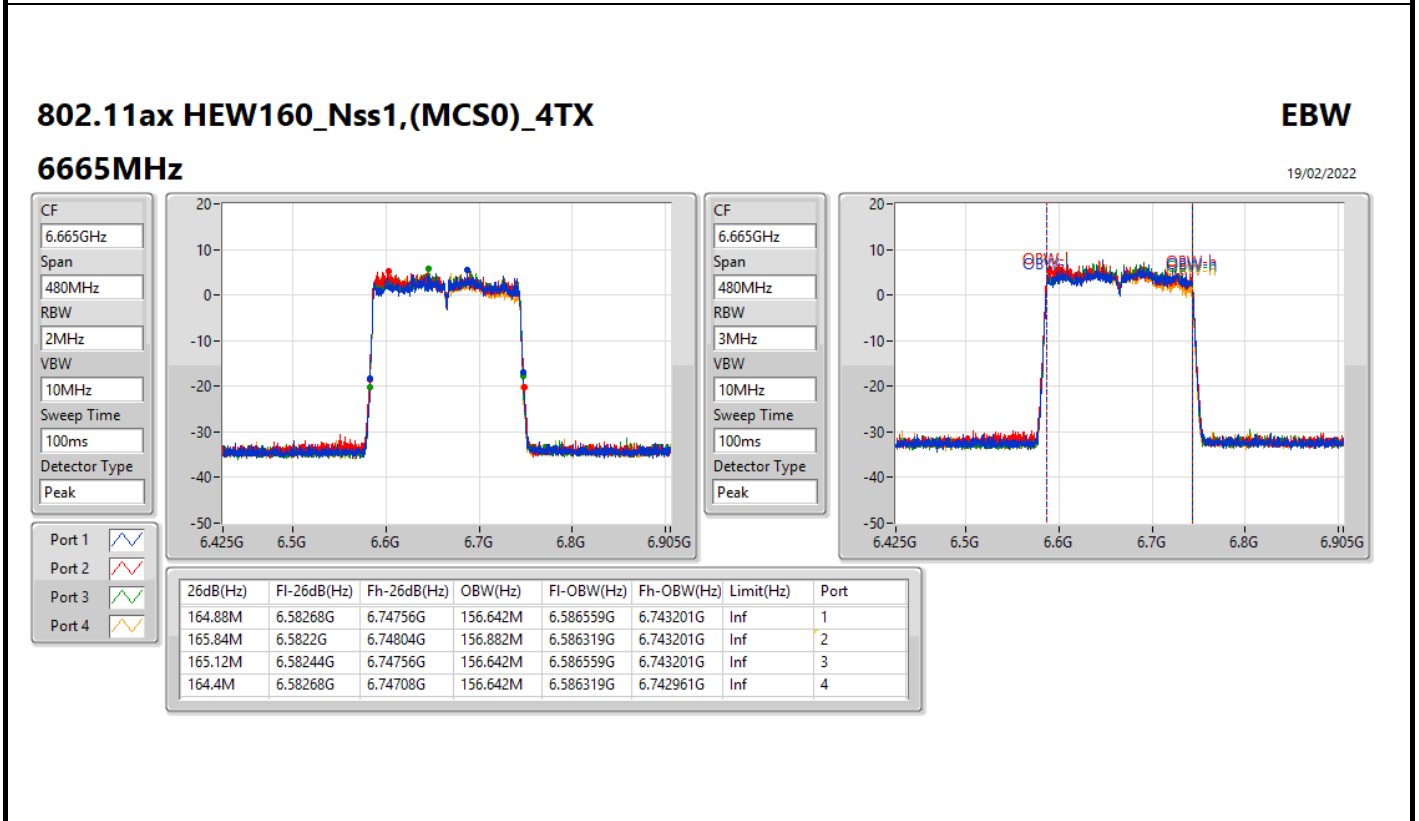

802.11ax HEW160_Nss1,(MCS0)_4TX

EBW

6185MHz

19/02/2022

802.11ax HEW160_Nss1,(MCS0)_4TX

EBW

6345MHz

19/02/2022

802.11ax HEW160_Nss1,(MCS0)_4TX

EBW

6825MHz Straddle 6.525-6.875GHz

19/02/2022

802.11ax HEW160_Nss1,(MCS0)_4TX

EBW

6985MHz

19/02/2022