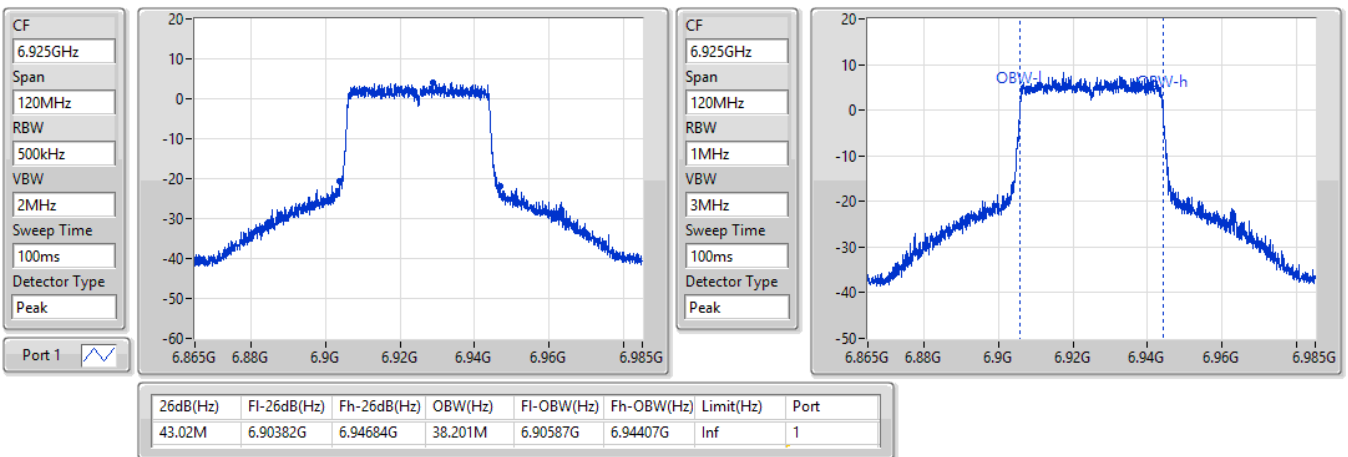

26/02/2022

802.11ax HEW40_Nss1,(MCS0)_1TX
6885MHz Straddle 6.525-6.875GHz

EBW

26/02/2022

802.11ax HEW40_Nss1,(MCS0)_1TX
6925MHz

EBW

26/02/2022

802.11ax HEW40_Nss1,(MCS0)_1TX