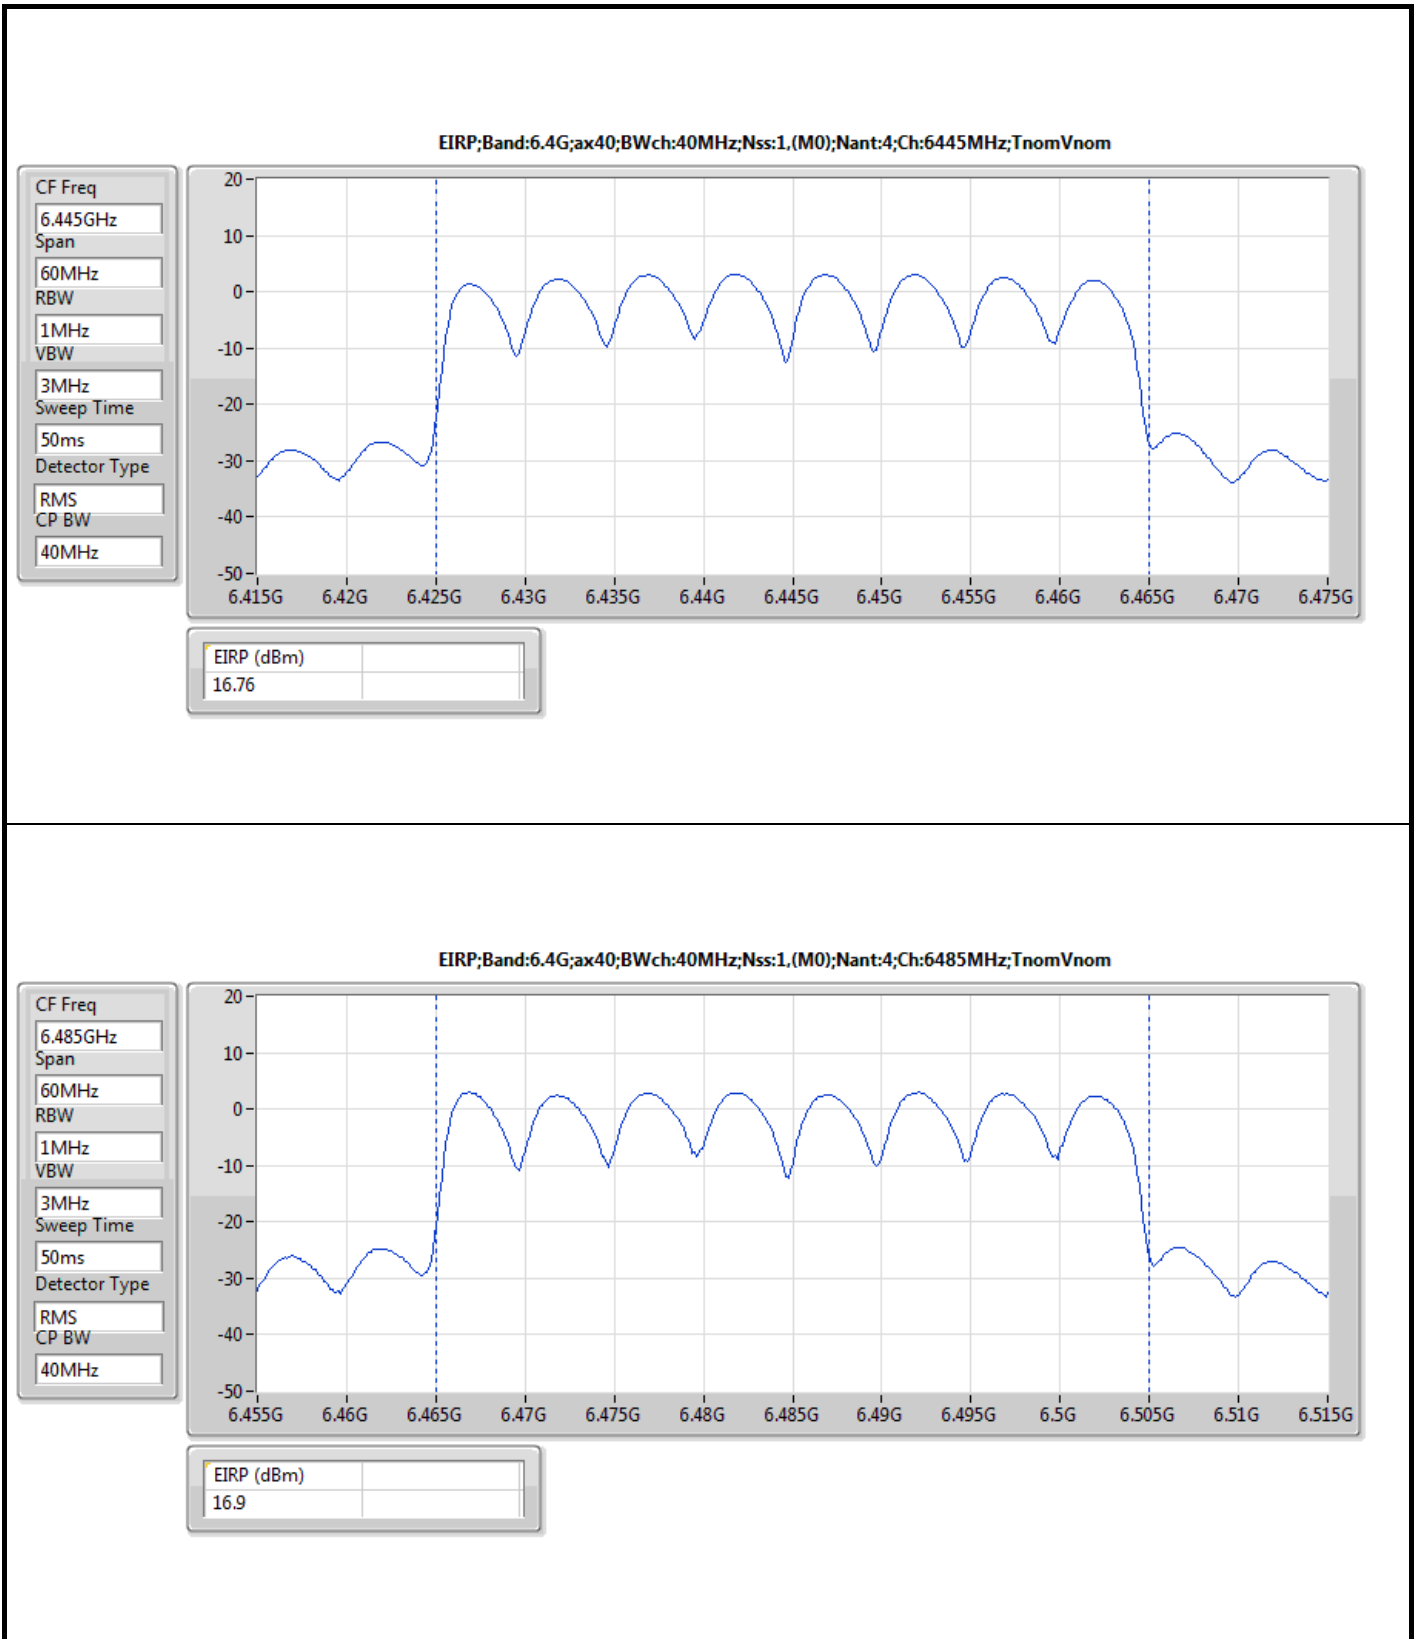

DG = Directional Gain; Port X = Port X output power
 The test result used radiated measurement.

Summary

Mode	EIRP (dBm)	EIRP (W)
5.925-6.425GHz	-	-
802.11ax HEW20-BF_Nss1,(MCS0)_4TX	16.29	0.04256
802.11ax HEW40-BF_Nss1,(MCS0)_4TX	17.93	0.06209
802.11ax HEW80-BF_Nss1,(MCS0)_4TX	19.99	0.09977
802.11ax HEW160-BF_Nss1,(MCS0)_4TX	23.62	0.23014
6.425-6.525GHz	-	-
802.11ax HEW20-BF_Nss1,(MCS0)_4TX	14.45	0.02786
802.11ax HEW40-BF_Nss1,(MCS0)_4TX	18.76	0.07516
802.11ax HEW80-BF_Nss1,(MCS0)_4TX	21.76	0.14997
802.11ax HEW160-BF_Nss1,(MCS0)_4TX	23.28	0.21281
6.525-6.875GHz	-	-
802.11ax HEW20-BF_Nss1,(MCS0)_4TX	14.42	0.02767
802.11ax HEW40-BF_Nss1,(MCS0)_4TX	18.28	0.06730
802.11ax HEW80-BF_Nss1,(MCS0)_4TX	22.01	0.15885
802.11ax HEW160-BF_Nss1,(MCS0)_4TX	23.29	0.21330
6.875-7.125GHz	-	-
802.11ax HEW20-BF_Nss1,(MCS0)_4TX	15.66	0.03681
802.11ax HEW40-BF_Nss1,(MCS0)_4TX	18.91	0.07780
802.11ax HEW80-BF_Nss1,(MCS0)_4TX	22.80	0.19055
802.11ax HEW160-BF_Nss1,(MCS0)_4TX	23.67	0.23281