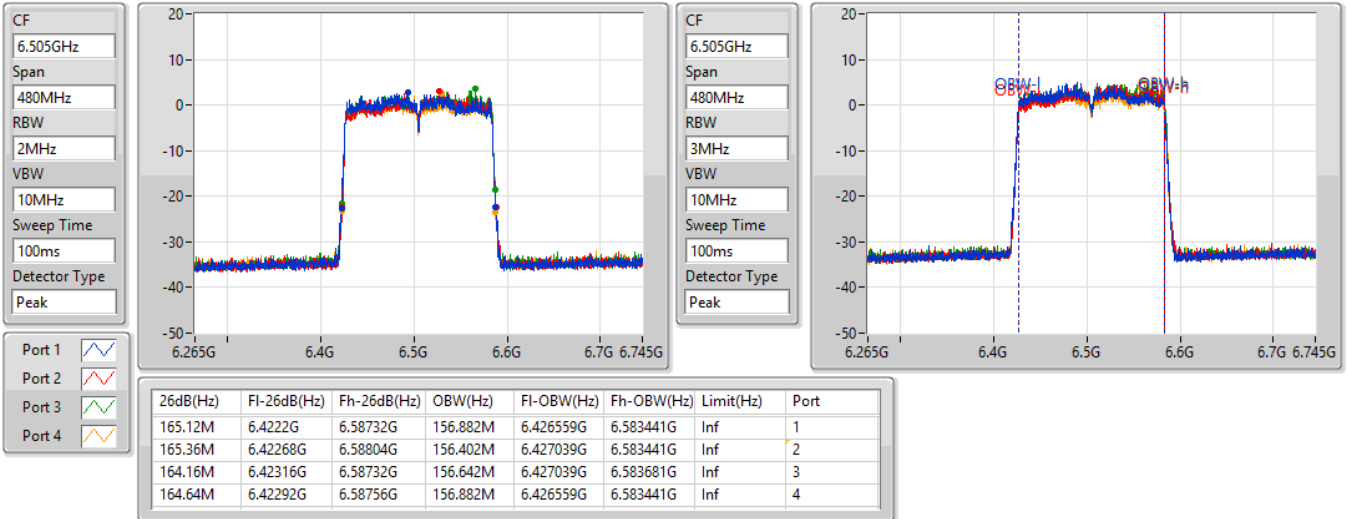

802.11ax HEW160-BF_Nss1,(MCS0)_4TX

EBW

6505MHz Straddle 6.425-6.525GHz

19/02/2022

802.11ax HEW160-BF_Nss1,(MCS0)_4TX

EBW

6665MHz

19/02/2022