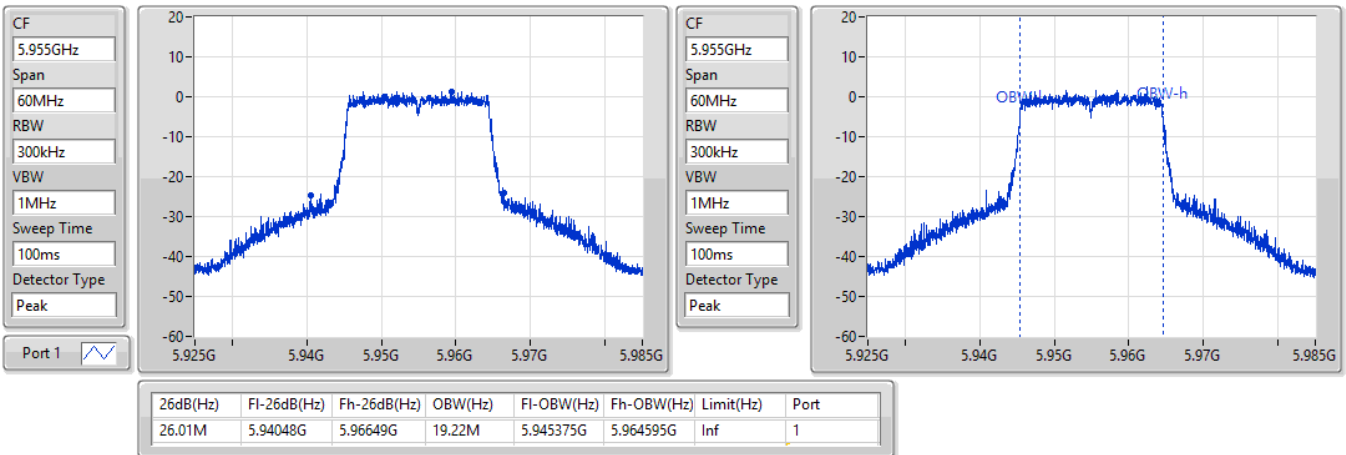

Port X-N dB = Port X 6dB down bandwidth for 5.725-5.85GHz band / 26dB down bandwidth for other band
 Port X-OBW = Port X 99% occupied bandwidth

802.11ax HEW20_Nss1,(MCS0)_1TX

EBW

5955MHz

26/02/2022

802.11ax HEW20_Nss1,(MCS0)_1TX