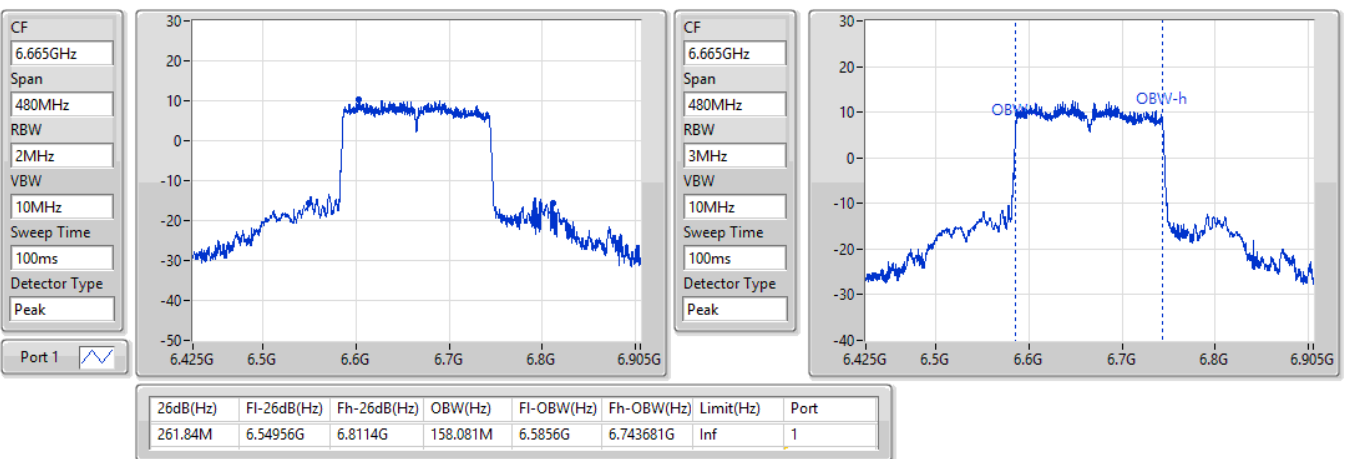

6665MHz

26/02/2022