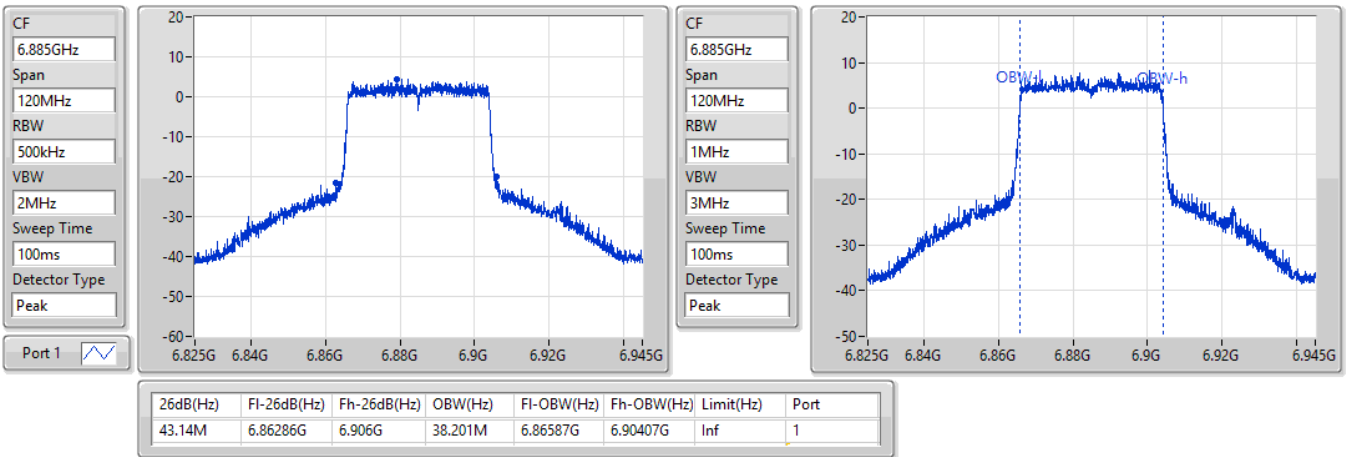

802.11ax HEW40_Nss1,(MCS0)_1TX
6885MHz Straddle 6.525-6.875GHz

EBW

26/02/2022