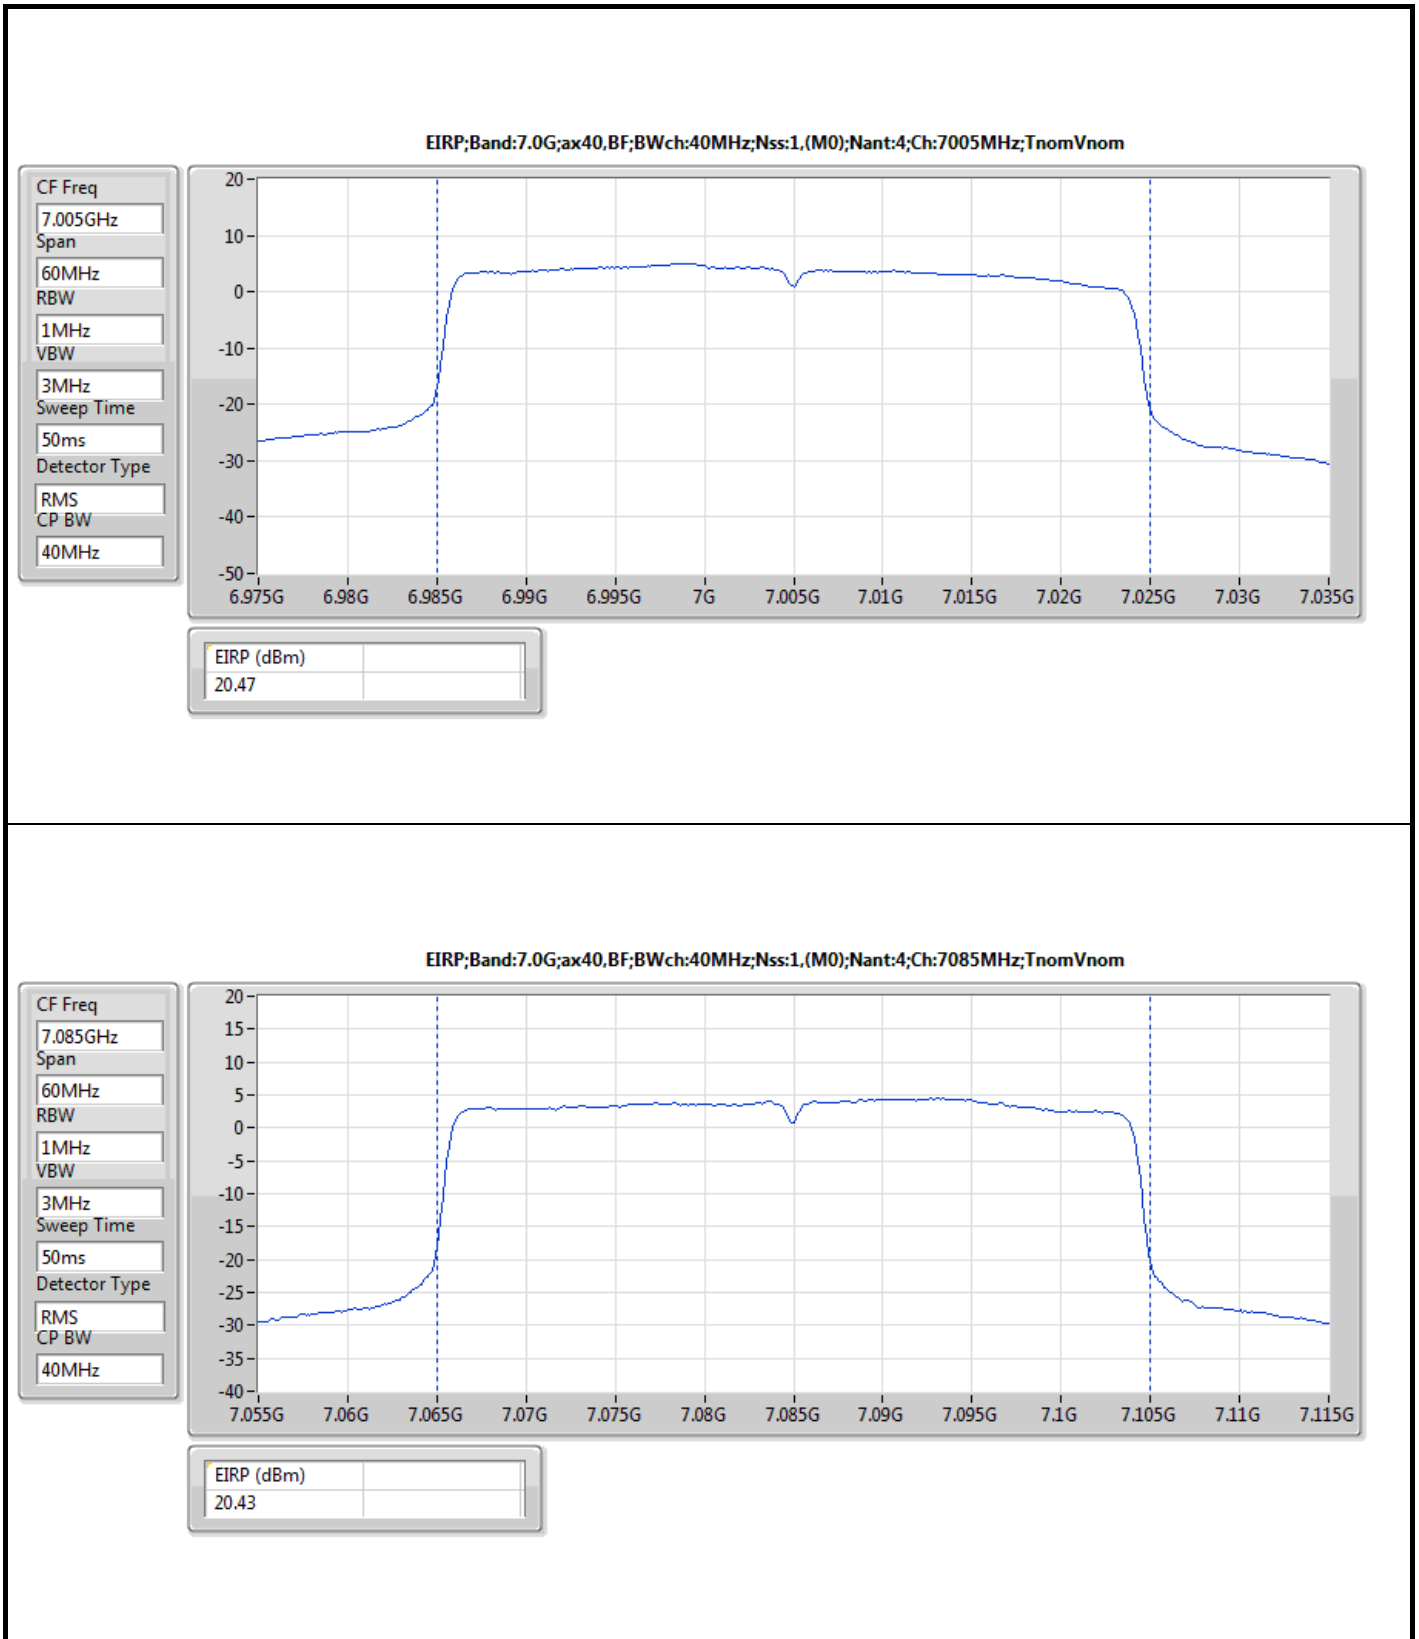

DG = Directional Gain; Port X = Port X output power

Summary

Mode	EIRP (dBm)	EIRP (W)
5.925-6.425GHz	-	-
802.11ax HEW20_Nss1,(MCS0)_4TX	15.92	0.03908
802.11ax HEW40_Nss1,(MCS0)_4TX	18.52	0.07112
802.11ax HEW80_Nss1,(MCS0)_4TX	20.44	0.11066
802.11ax HEW160_Nss1,(MCS0)_4TX	22.77	0.18923
6.425-6.525GHz	-	-
802.11ax HEW20_Nss1,(MCS0)_4TX	15.59	0.03622
802.11ax HEW40_Nss1,(MCS0)_4TX	16.90	0.04898
802.11ax HEW80_Nss1,(MCS0)_4TX	19.51	0.08933
802.11ax HEW160_Nss1,(MCS0)_4TX	22.17	0.16482
6.525-6.875GHz	-	-
802.11ax HEW20_Nss1,(MCS0)_4TX	15.53	0.03573
802.11ax HEW40_Nss1,(MCS0)_4TX	17.51	0.05636
802.11ax HEW80_Nss1,(MCS0)_4TX	20.05	0.10116
802.11ax HEW160_Nss1,(MCS0)_4TX	21.93	0.15596
6.875-7.125GHz	-	-
802.11ax HEW20_Nss1,(MCS0)_4TX	16.70	0.04677
802.11ax HEW40_Nss1,(MCS0)_4TX	17.55	0.05689
802.11ax HEW80_Nss1,(MCS0)_4TX	20.46	0.11117
802.11ax HEW160_Nss1,(MCS0)_4TX	21.72	0.14859