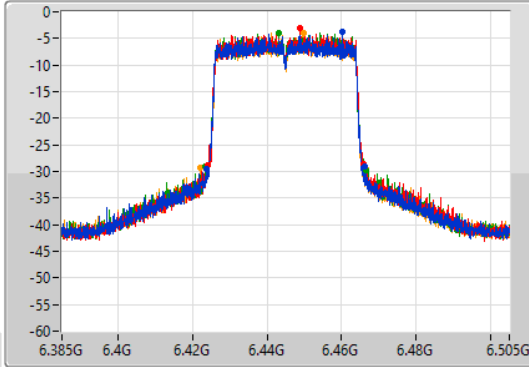

Port 1
Port 2
Port 3
Port 4

26dB(Hz)	Fl-26dB(Hz)	Fh-26dB(Hz)	OBW(Hz)	Fl-OBW(Hz)	Fh-OBW(Hz)	Limit(Hz)	Port
43.2M	6.38376G	6.42696G	38.201M	6.38587G	6.42407G	Inf	1
43.68M	6.38286G	6.42654G	38.321M	6.38575G	6.42407G	Inf	2
43.38M	6.38292G	6.4263G	38.201M	6.38581G	6.42401G	Inf	3
43.62M	6.38202G	6.42564G	38.201M	6.38581G	6.42401G	Inf	4

802.11ax HEW40-BF_Nss1,(MCS0)_4TX

EBW

6445MHz

19/02/2022

CF
6.445GHz
Span
120MHz
RBW
500kHz
VBW
2MHz
Sweep Time
100ms
Detector Type
Peak

CF
6.445GHz
Span
120MHz
RBW
1MHz
VBW
3MHz
Sweep Time
100ms
Detector Type
Peak