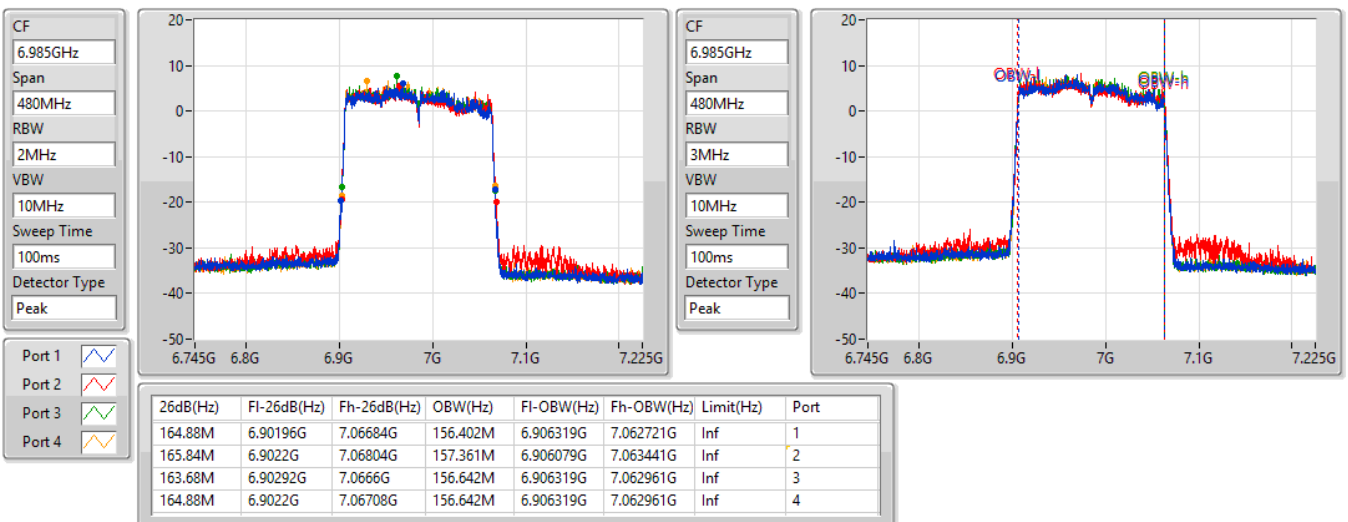

802.11ax HEW160_Nss1,(MCS0)_4TX

EBW

6825MHz Straddle 6.525-6.875GHz

19/02/2022

802.11ax HEW160_Nss1,(MCS0)_4TX

EBW

6985MHz

19/02/2022

Summary

Mode	Max-N dB (Hz)	Max-OBW (Hz)	ITU-Code	Min-N dB (Hz)	Min-OBW (Hz)
5.925-6.425GHz	-	-	-	-	-
802.11ax HEW20-BF_Nss1,(MCS0)_4TX	27.84M	19.31M	19M3D1D	22.8M	19.19M
802.11ax HEW40-BF_Nss1,(MCS0)_4TX	44.64M	38.321M	38M3D1D	41.34M	38.141M
802.11ax HEW80-BF_Nss1,(MCS0)_4TX	92.52M	78.321M	78M3D1D	82.92M	77.841M
802.11ax HEW160-BF_Nss1,(MCS0)_4TX	165.6M	157.361M	157MD1D	164.4M	156.402M
6.425-6.525GHz	-	-	-	-	-
802.11ax HEW20-BF_Nss1,(MCS0)_4TX	26.31M	19.31M	19M3D1D	21.84M	19.25M
802.11ax HEW40-BF_Nss1,(MCS0)_4TX	44.28M	38.261M	38M3D1D	41.58M	38.141M
802.11ax HEW80-BF_Nss1,(MCS0)_4TX	92.28M	78.321M	78M3D1D	83.16M	77.961M
802.11ax HEW160-BF_Nss1,(MCS0)_4TX	165.36M	156.882M	157MD1D	164.16M	156.402M
6.525-6.875GHz	-	-	-	-	-
802.11ax HEW20-BF_Nss1,(MCS0)_4TX	27.57M	19.34M	19M3D1D	22.14M	19.25M
802.11ax HEW40-BF_Nss1,(MCS0)_4TX	45.6M	38.261M	38M3D1D	41.64M	38.141M
802.11ax HEW80-BF_Nss1,(MCS0)_4TX	95.52M	78.321M	78M3D1D	82.56M	77.961M
802.11ax HEW160-BF_Nss1,(MCS0)_4TX	165.6M	157.361M	157MD1D	164.88M	156.402M
6.875-7.125GHz	-	-	-	-	-
802.11ax HEW20-BF_Nss1,(MCS0)_4TX	27.39M	19.34M	19M3D1D	21.99M	19.22M
802.11ax HEW40-BF_Nss1,(MCS0)_4TX	47.88M	38.261M	38M3D1D	41.76M	38.141M
802.11ax HEW80-BF_Nss1,(MCS0)_4TX	93.84M	78.441M	78M4D1D	82.8M	77.961M
802.11ax HEW160-BF_Nss1,(MCS0)_4TX	166.32M	157.121M	157MD1D	163.92M	156.402M