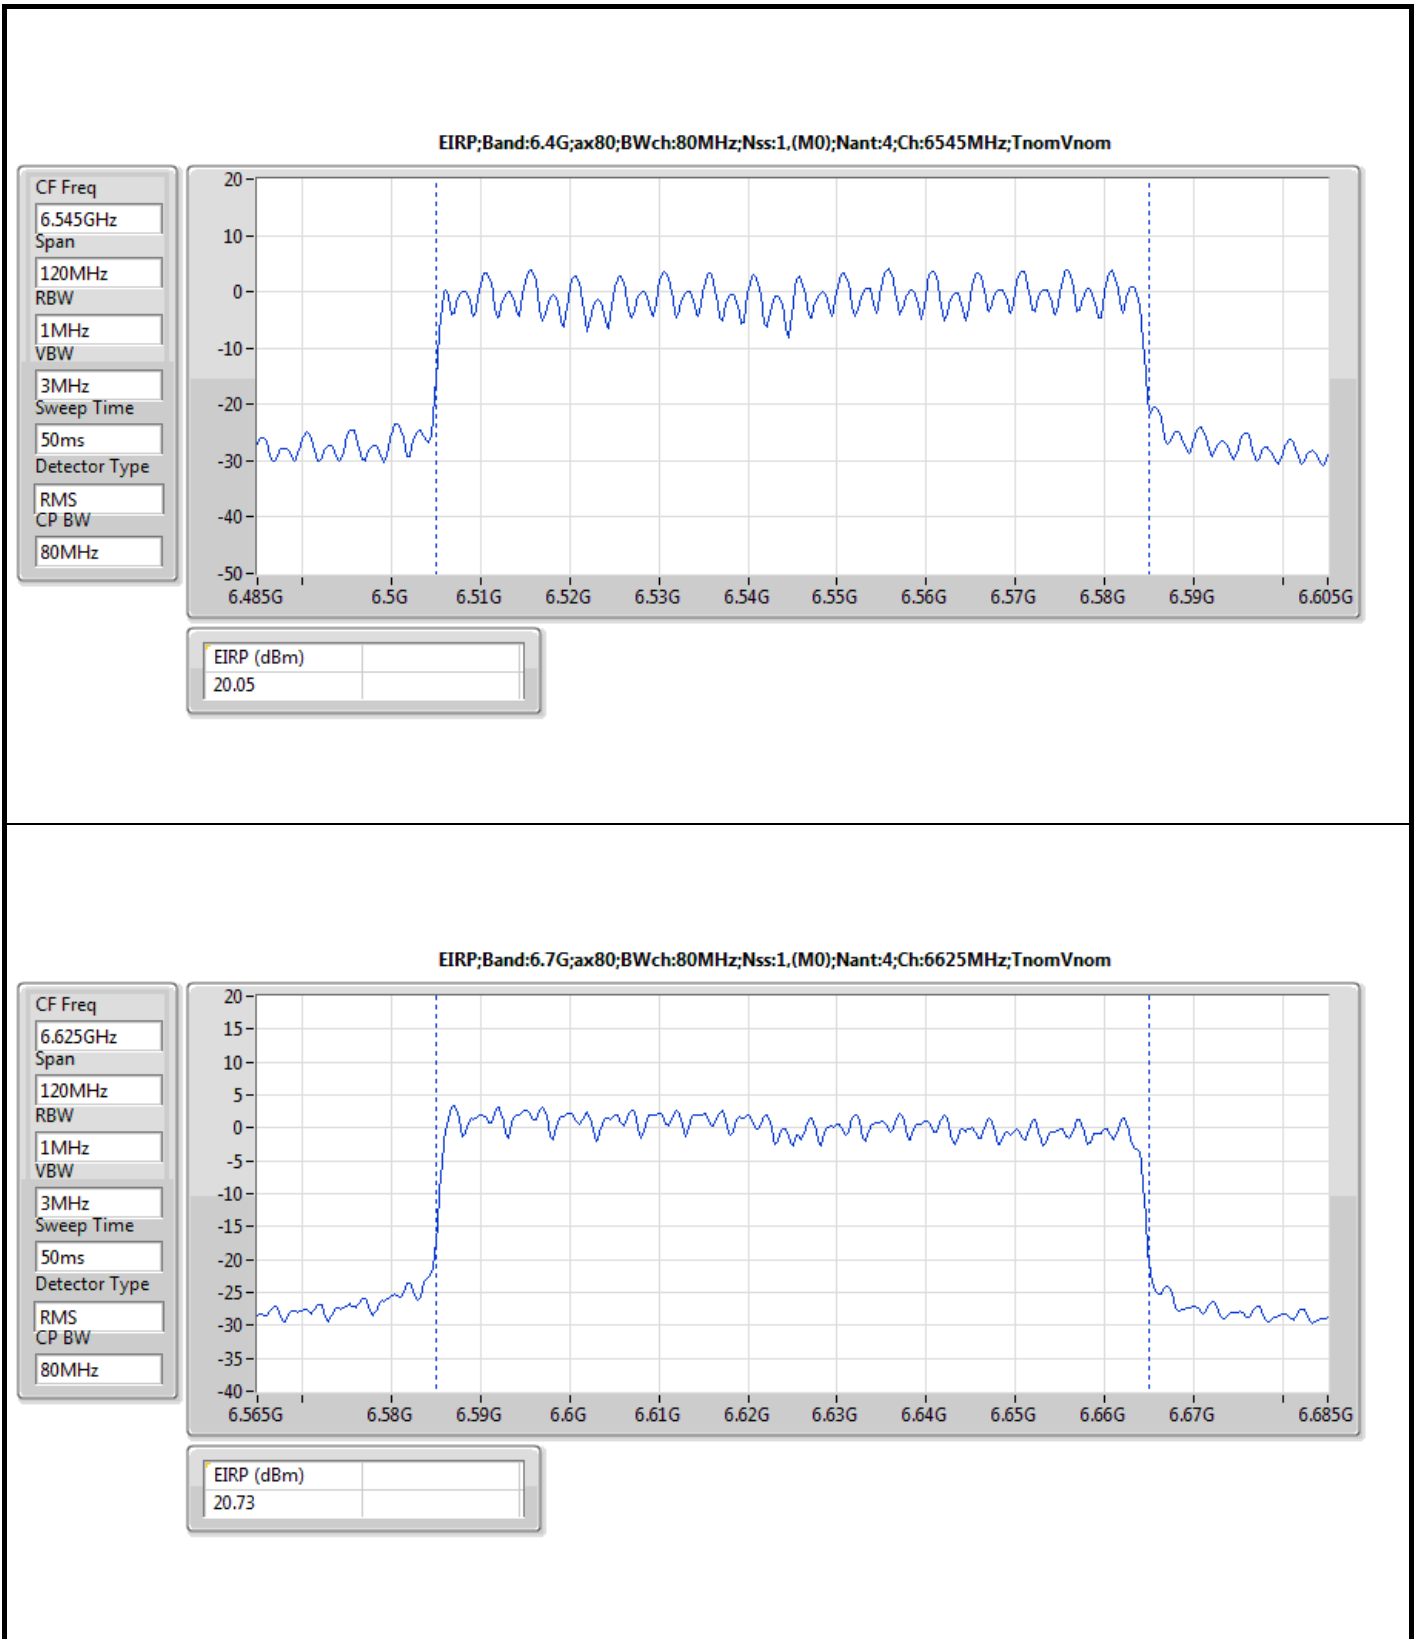

DG = Directional Gain; Port X = Port X output power
 The test result used radiated measurement.

Summary

Mode	EIRP (dBm)	EIRP (W)
5.925-6.425GHz	-	-
802.11ax HEW20-BF_Nss1,(MCS0)_4TX	17.63	0.05794
802.11ax HEW40-BF_Nss1,(MCS0)_4TX	21.19	0.13152
802.11ax HEW80-BF_Nss1,(MCS0)_4TX	23.83	0.24155
802.11ax HEW160-BF_Nss1,(MCS0)_4TX	23.89	0.24491
6.425-6.525GHz	-	-
802.11ax HEW20-BF_Nss1,(MCS0)_4TX	18.24	0.06668
802.11ax HEW40-BF_Nss1,(MCS0)_4TX	21.81	0.15171
802.11ax HEW80-BF_Nss1,(MCS0)_4TX	23.69	0.23388
802.11ax HEW160-BF_Nss1,(MCS0)_4TX	23.76	0.23768
6.525-6.875GHz	-	-
802.11ax HEW20-BF_Nss1,(MCS0)_4TX	17.49	0.05610
802.11ax HEW40-BF_Nss1,(MCS0)_4TX	21.88	0.15417
802.11ax HEW80-BF_Nss1,(MCS0)_4TX	23.49	0.22336
802.11ax HEW160-BF_Nss1,(MCS0)_4TX	23.84	0.24210
6.875-7.125GHz	-	-
802.11ax HEW20-BF_Nss1,(MCS0)_4TX	17.63	0.05794
802.11ax HEW40-BF_Nss1,(MCS0)_4TX	21.20	0.13183
802.11ax HEW80-BF_Nss1,(MCS0)_4TX	23.03	0.20091
802.11ax HEW160-BF_Nss1,(MCS0)_4TX	23.81	0.24044