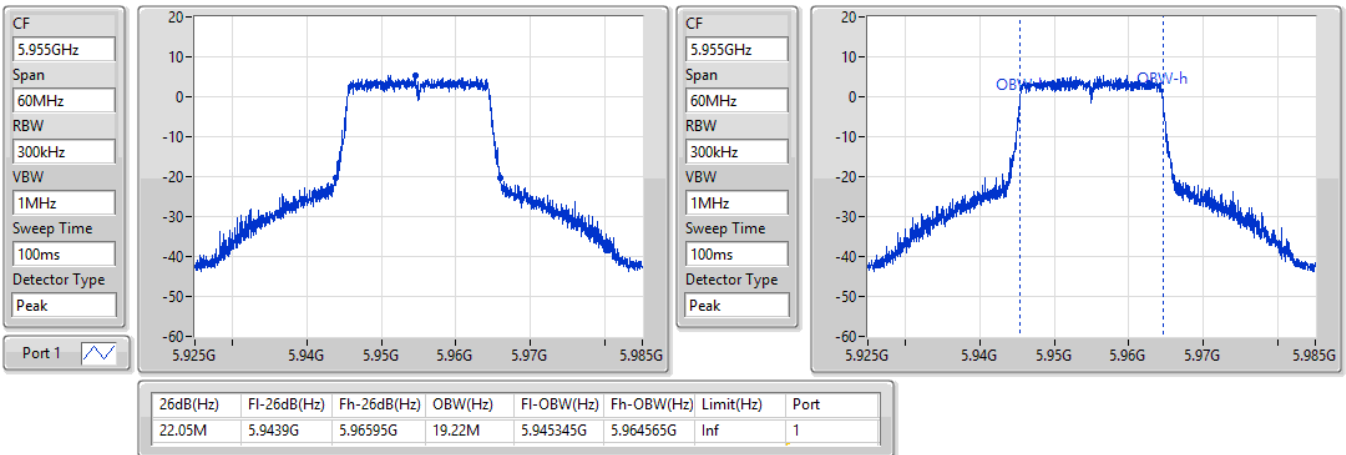

802.11ax HEW20_Nss1,(MCS0)_1TX

EBW

5955MHz

26/02/2022