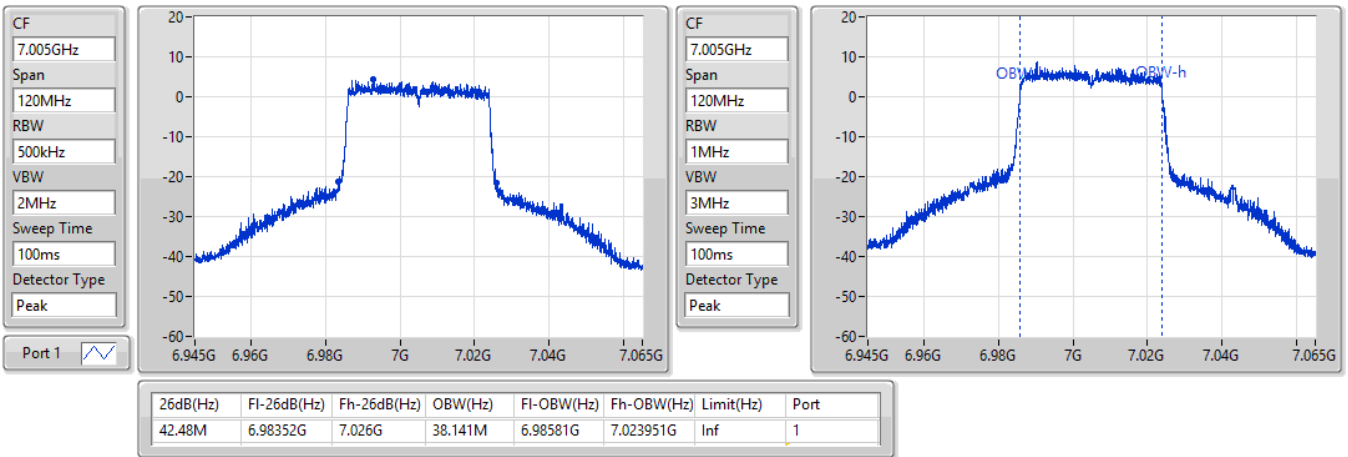

802.11ax HEW40_Nss1,(MCS0)_1TX

EBW

7005MHz

26/02/2022