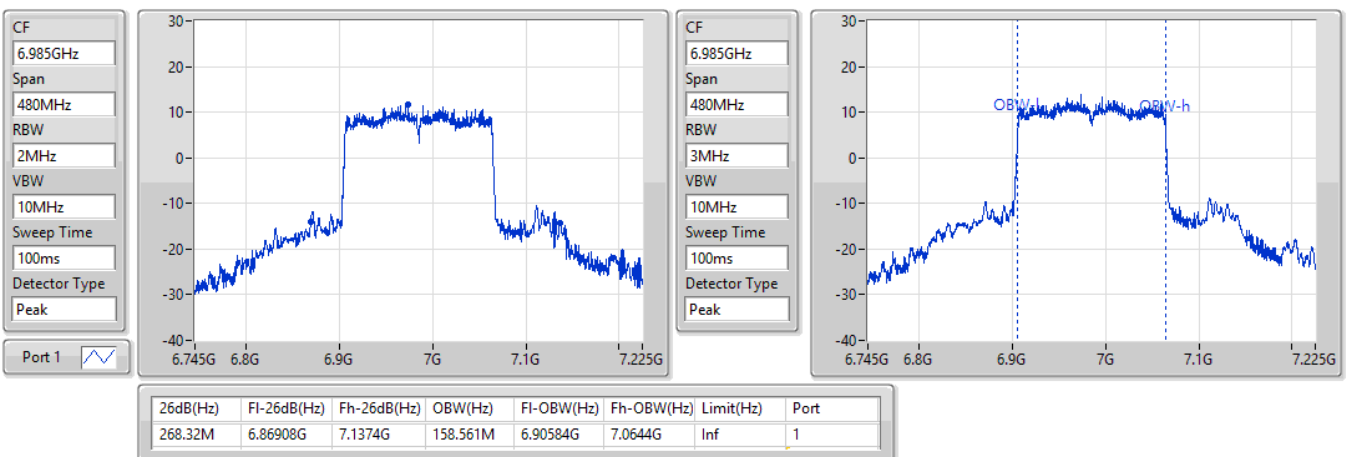

26/02/2022

802.11ax HEW160_Nss1,(MCS0)_1TX

EBW

6985MHz

02/03/2022

Summary

Mode	Max-N dB (Hz)	Max-OBW (Hz)	ITU-Code	Min-N dB (Hz)	Min-OBW (Hz)
5.925-6.425GHz	-	-	-	-	-
802.11ax HEW20_Nss1,(MCS0)_1TX	26.01M	19.28M	19M3D1D	22.5M	19.22M
802.11ax HEW40_Nss1,(MCS0)_1TX	46.2M	38.321M	38M3D1D	41.7M	38.081M
802.11ax HEW80_Nss1,(MCS0)_1TX	84.12M	78.081M	78M1D1D	82.8M	77.841M
802.11ax HEW160_Nss1,(MCS0)_1TX	261.36M	157.841M	158MD1D	165.6M	157.361M
6.425-6.525GHz	-	-	-	-	-
802.11ax HEW20_Nss1,(MCS0)_1TX	27.54M	19.25M	19M2D1D	25.2M	19.25M
802.11ax HEW40_Nss1,(MCS0)_1TX	44.76M	38.201M	38M2D1D	42.84M	38.081M
802.11ax HEW80_Nss1,(MCS0)_1TX	84.24M	78.081M	78M1D1D	84.24M	77.841M
802.11ax HEW160_Nss1,(MCS0)_1TX	240.24M	157.361M	157MD1D	240.24M	157.361M
6.525-6.875GHz	-	-	-	-	-
802.11ax HEW20_Nss1,(MCS0)_1TX	25.62M	19.28M	19M3D1D	23.01M	19.22M
802.11ax HEW40_Nss1,(MCS0)_1TX	43.14M	38.261M	38M3D1D	41.64M	38.141M
802.11ax HEW80_Nss1,(MCS0)_1TX	86.52M	78.201M	78M2D1D	83.4M	77.961M
802.11ax HEW160_Nss1,(MCS0)_1TX	261.84M	158.081M	158MD1D	164.88M	157.601M
6.875-7.125GHz	-	-	-	-	-
802.11ax HEW20_Nss1,(MCS0)_1TX	24.87M	19.28M	19M3D1D	22.71M	19.25M
802.11ax HEW40_Nss1,(MCS0)_1TX	43.02M	38.201M	38M2D1D	41.88M	38.141M
802.11ax HEW80_Nss1,(MCS0)_1TX	84.12M	78.081M	78M1D1D	83.64M	78.081M
802.11ax HEW160_Nss1,(MCS0)_1TX	261.36M	158.321M	158MD1D	261.36M	158.321M