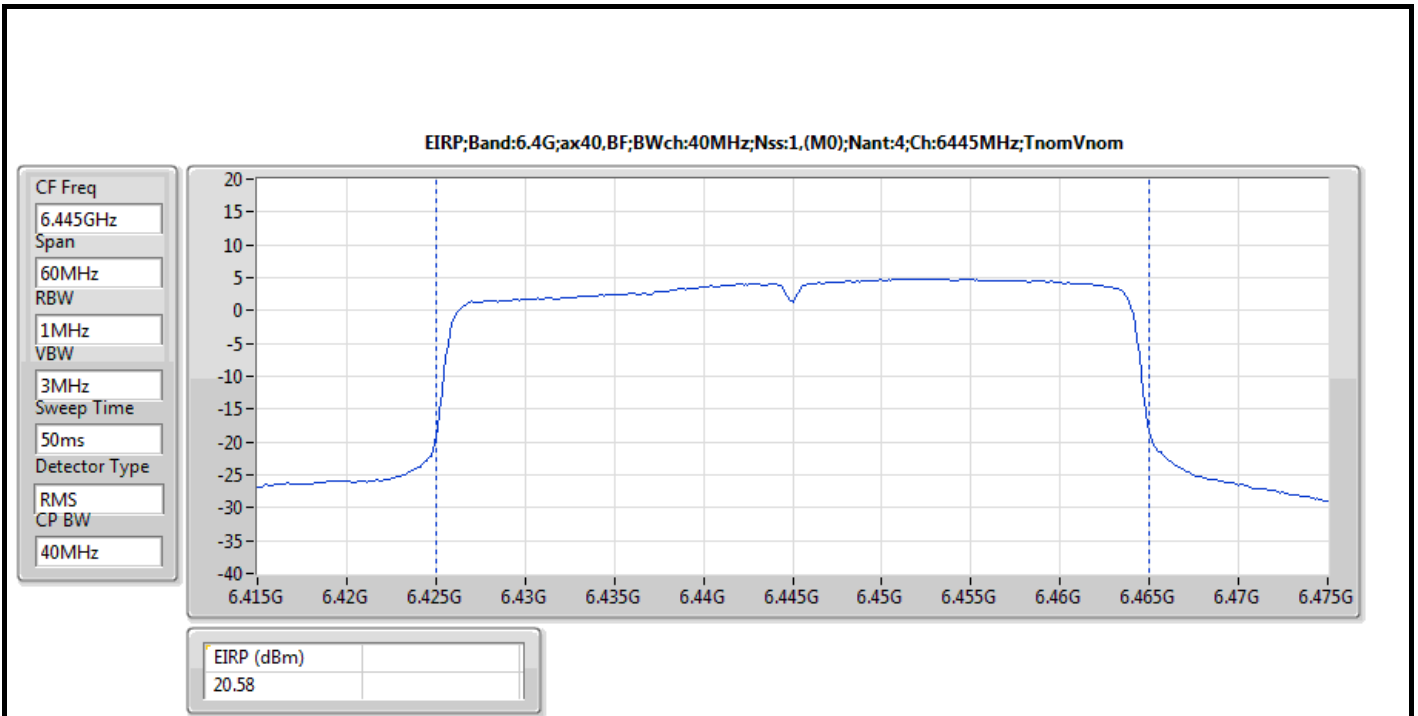

DG = Directional Gain; Port X = Port X output power

Summary

Mode	EIRP (dBm)	EIRP (W)
5.925-6.425GHz	-	-
802.11ax HEW20_Nss1,(MCS0)_4TX	15.92	0.03908
802.11ax HEW40_Nss1,(MCS0)_4TX	18.52	0.07112
802.11ax HEW80_Nss1,(MCS0)_4TX	20.44	0.11066
802.11ax HEW160_Nss1,(MCS0)_4TX	22.77	0.18923
6.425-6.525GHz	-	-
802.11ax HEW20_Nss1,(MCS0)_4TX	15.59	0.03622
802.11ax HEW40_Nss1,(MCS0)_4TX	16.90	0.04898
802.11ax HEW80_Nss1,(MCS0)_4TX	19.51	0.08933
802.11ax HEW160_Nss1,(MCS0)_4TX	22.17	0.16482
6.525-6.875GHz	-	-
802.11ax HEW20_Nss1,(MCS0)_4TX	15.53	0.03573
802.11ax HEW40_Nss1,(MCS0)_4TX	17.51	0.05636
802.11ax HEW80_Nss1,(MCS0)_4TX	20.05	0.10116
802.11ax HEW160_Nss1,(MCS0)_4TX	21.93	0.15596
6.875-7.125GHz	-	-
802.11ax HEW20_Nss1,(MCS0)_4TX	16.70	0.04677
802.11ax HEW40_Nss1,(MCS0)_4TX	17.55	0.05689
802.11ax HEW80_Nss1,(MCS0)_4TX	20.46	0.11117
802.11ax HEW160_Nss1,(MCS0)_4TX	21.72	0.14859