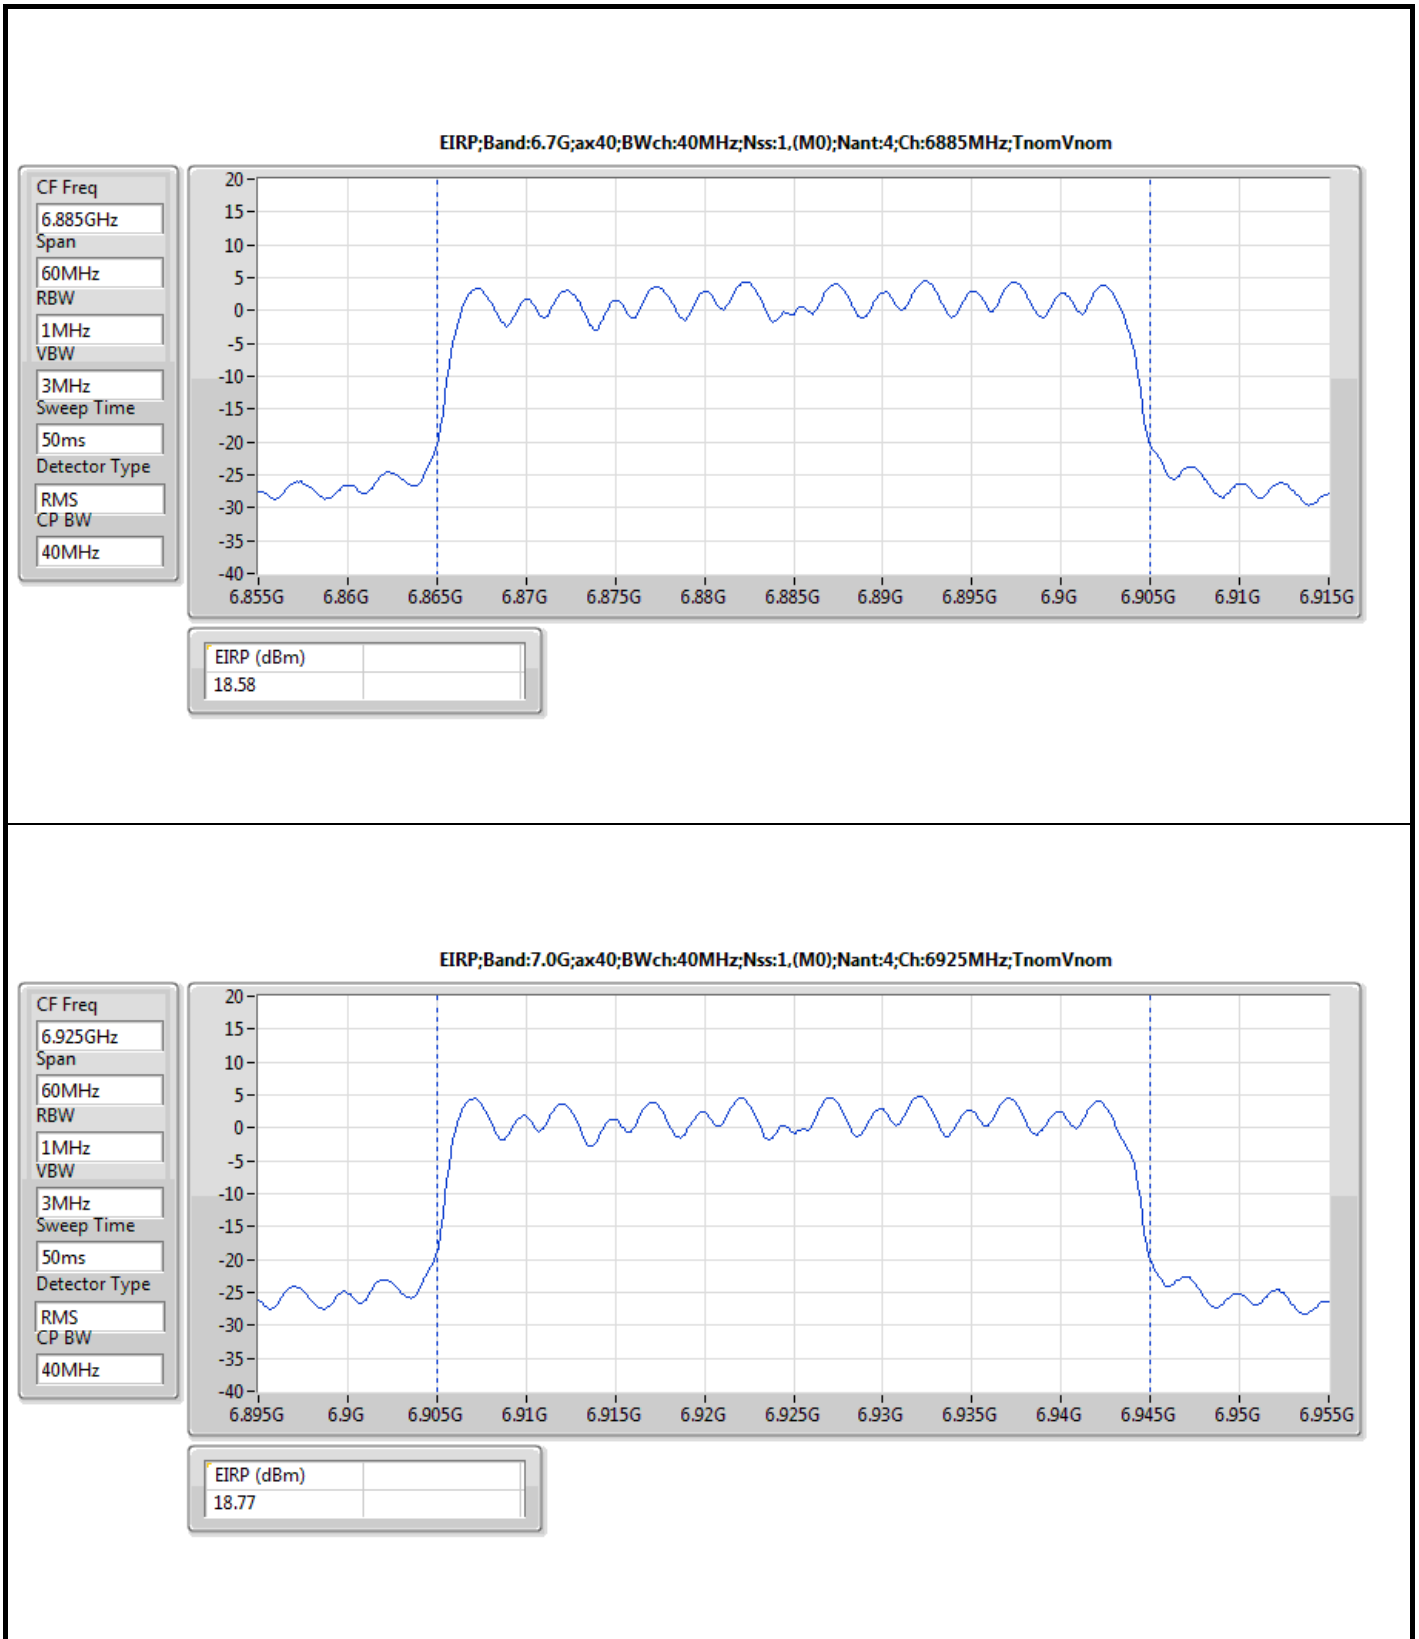

DG = Directional Gain; Port X = Port X output power
 The test result used radiated measurement.

Summary

Mode	EIRP (dBm)	EIRP (W)
5.925-6.425GHz	-	-
802.11ax HEW20-BF_Nss1,(MCS0)_4TX	17.63	0.05794
802.11ax HEW40-BF_Nss1,(MCS0)_4TX	21.19	0.13152
802.11ax HEW80-BF_Nss1,(MCS0)_4TX	23.83	0.24155
802.11ax HEW160-BF_Nss1,(MCS0)_4TX	23.89	0.24491
6.425-6.525GHz	-	-
802.11ax HEW20-BF_Nss1,(MCS0)_4TX	18.24	0.06668
802.11ax HEW40-BF_Nss1,(MCS0)_4TX	21.81	0.15171
802.11ax HEW80-BF_Nss1,(MCS0)_4TX	23.69	0.23388
802.11ax HEW160-BF_Nss1,(MCS0)_4TX	23.76	0.23768
6.525-6.875GHz	-	-
802.11ax HEW20-BF_Nss1,(MCS0)_4TX	17.49	0.05610
802.11ax HEW40-BF_Nss1,(MCS0)_4TX	21.88	0.15417
802.11ax HEW80-BF_Nss1,(MCS0)_4TX	23.49	0.22336
802.11ax HEW160-BF_Nss1,(MCS0)_4TX	23.84	0.24210
6.875-7.125GHz	-	-
802.11ax HEW20-BF_Nss1,(MCS0)_4TX	17.63	0.05794
802.11ax HEW40-BF_Nss1,(MCS0)_4TX	21.20	0.13183
802.11ax HEW80-BF_Nss1,(MCS0)_4TX	23.03	0.20091
802.11ax HEW160-BF_Nss1,(MCS0)_4TX	23.81	0.24044