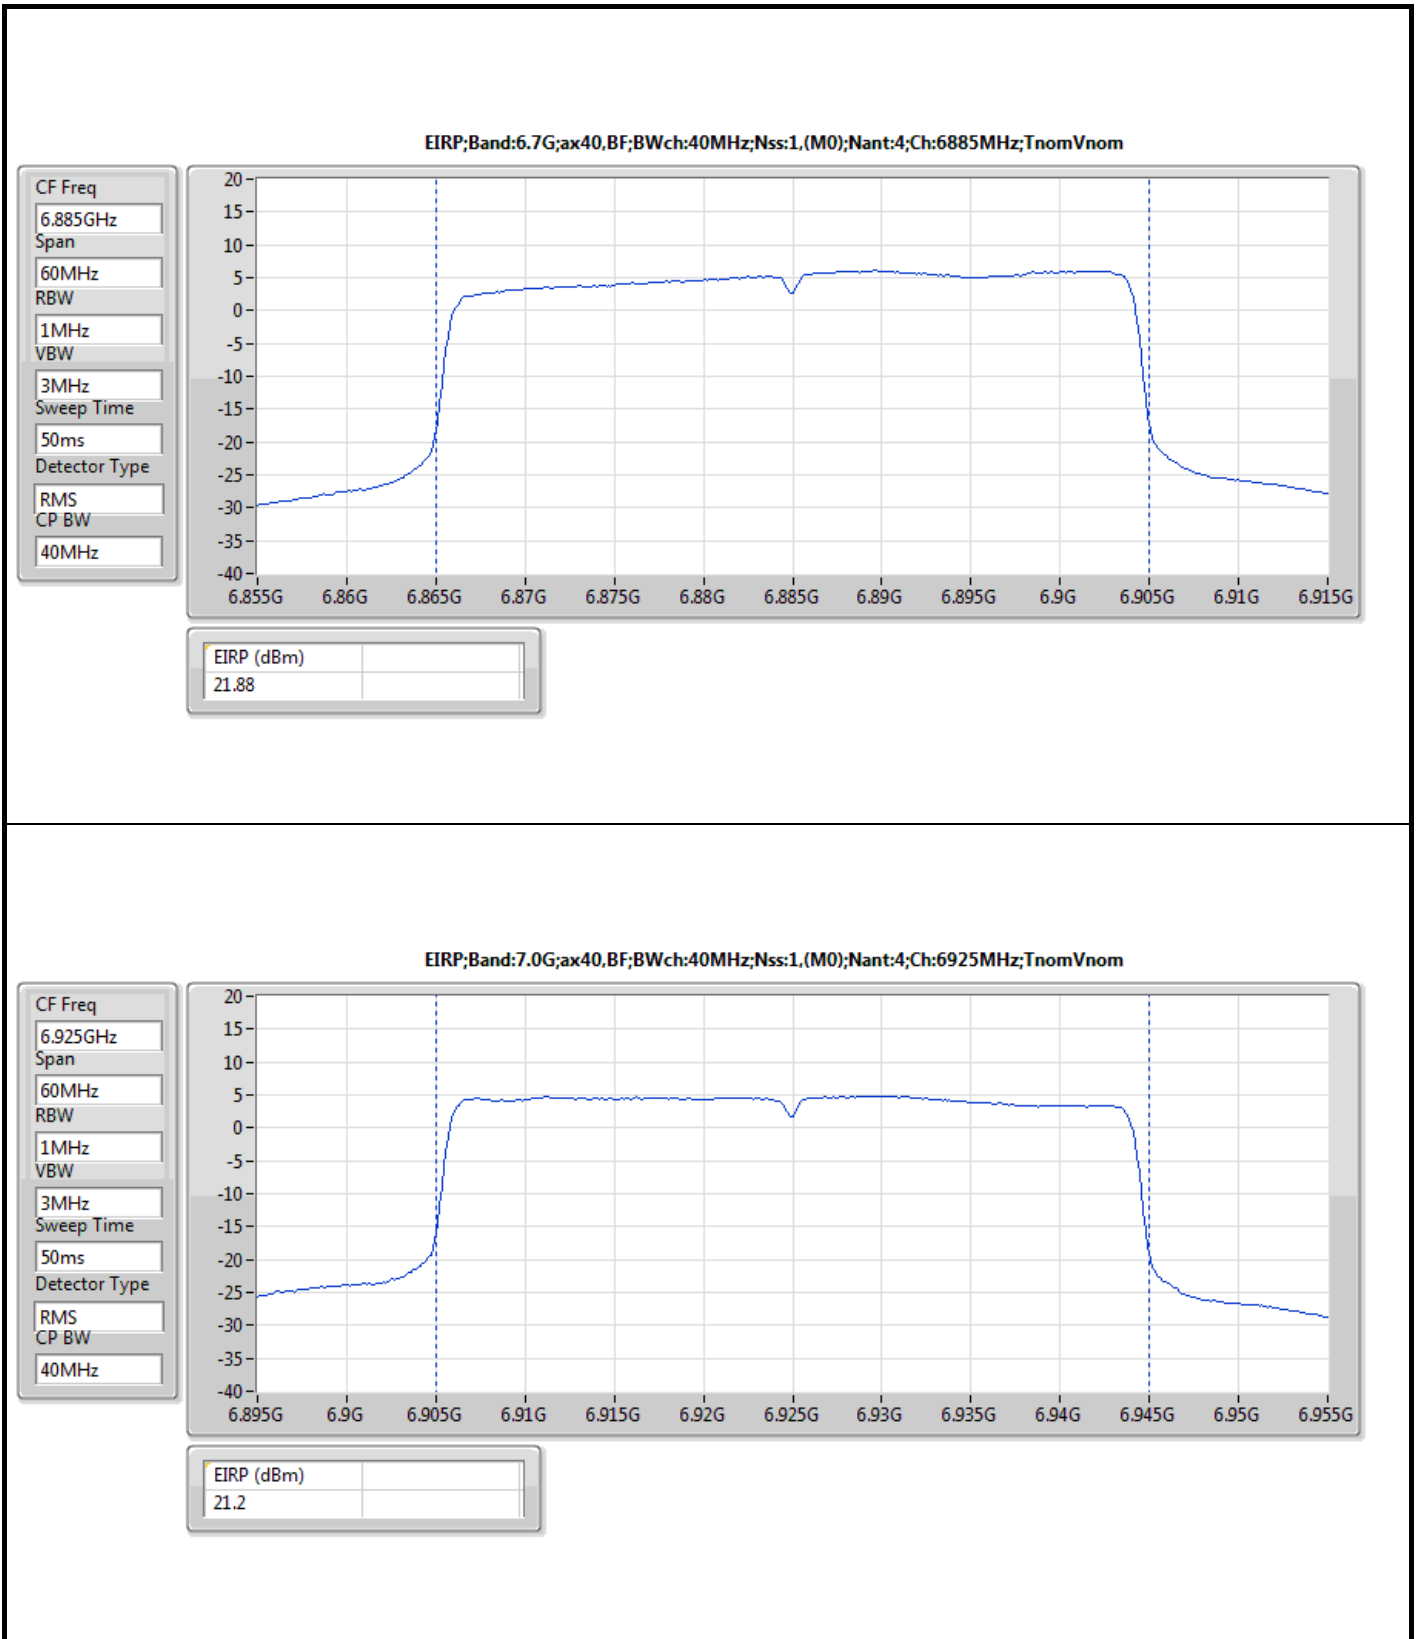

DG = Directional Gain; Port X = Port X output power

Summary

Mode	EIRP (dBm)	EIRP (W)
5.925-6.425GHz	-	-
802.11ax HEW20_Nss1,(MCS0)_4TX	15.92	0.03908
802.11ax HEW40_Nss1,(MCS0)_4TX	18.52	0.07112
802.11ax HEW80_Nss1,(MCS0)_4TX	20.44	0.11066
802.11ax HEW160_Nss1,(MCS0)_4TX	22.77	0.18923
6.425-6.525GHz	-	-
802.11ax HEW20_Nss1,(MCS0)_4TX	15.59	0.03622
802.11ax HEW40_Nss1,(MCS0)_4TX	16.90	0.04898
802.11ax HEW80_Nss1,(MCS0)_4TX	19.51	0.08933
802.11ax HEW160_Nss1,(MCS0)_4TX	22.17	0.16482
6.525-6.875GHz	-	-
802.11ax HEW20_Nss1,(MCS0)_4TX	15.53	0.03573
802.11ax HEW40_Nss1,(MCS0)_4TX	17.51	0.05636
802.11ax HEW80_Nss1,(MCS0)_4TX	20.05	0.10116
802.11ax HEW160_Nss1,(MCS0)_4TX	21.93	0.15596
6.875-7.125GHz	-	-
802.11ax HEW20_Nss1,(MCS0)_4TX	16.70	0.04677
802.11ax HEW40_Nss1,(MCS0)_4TX	17.55	0.05689
802.11ax HEW80_Nss1,(MCS0)_4TX	20.46	0.11117
802.11ax HEW160_Nss1,(MCS0)_4TX	21.72	0.14859