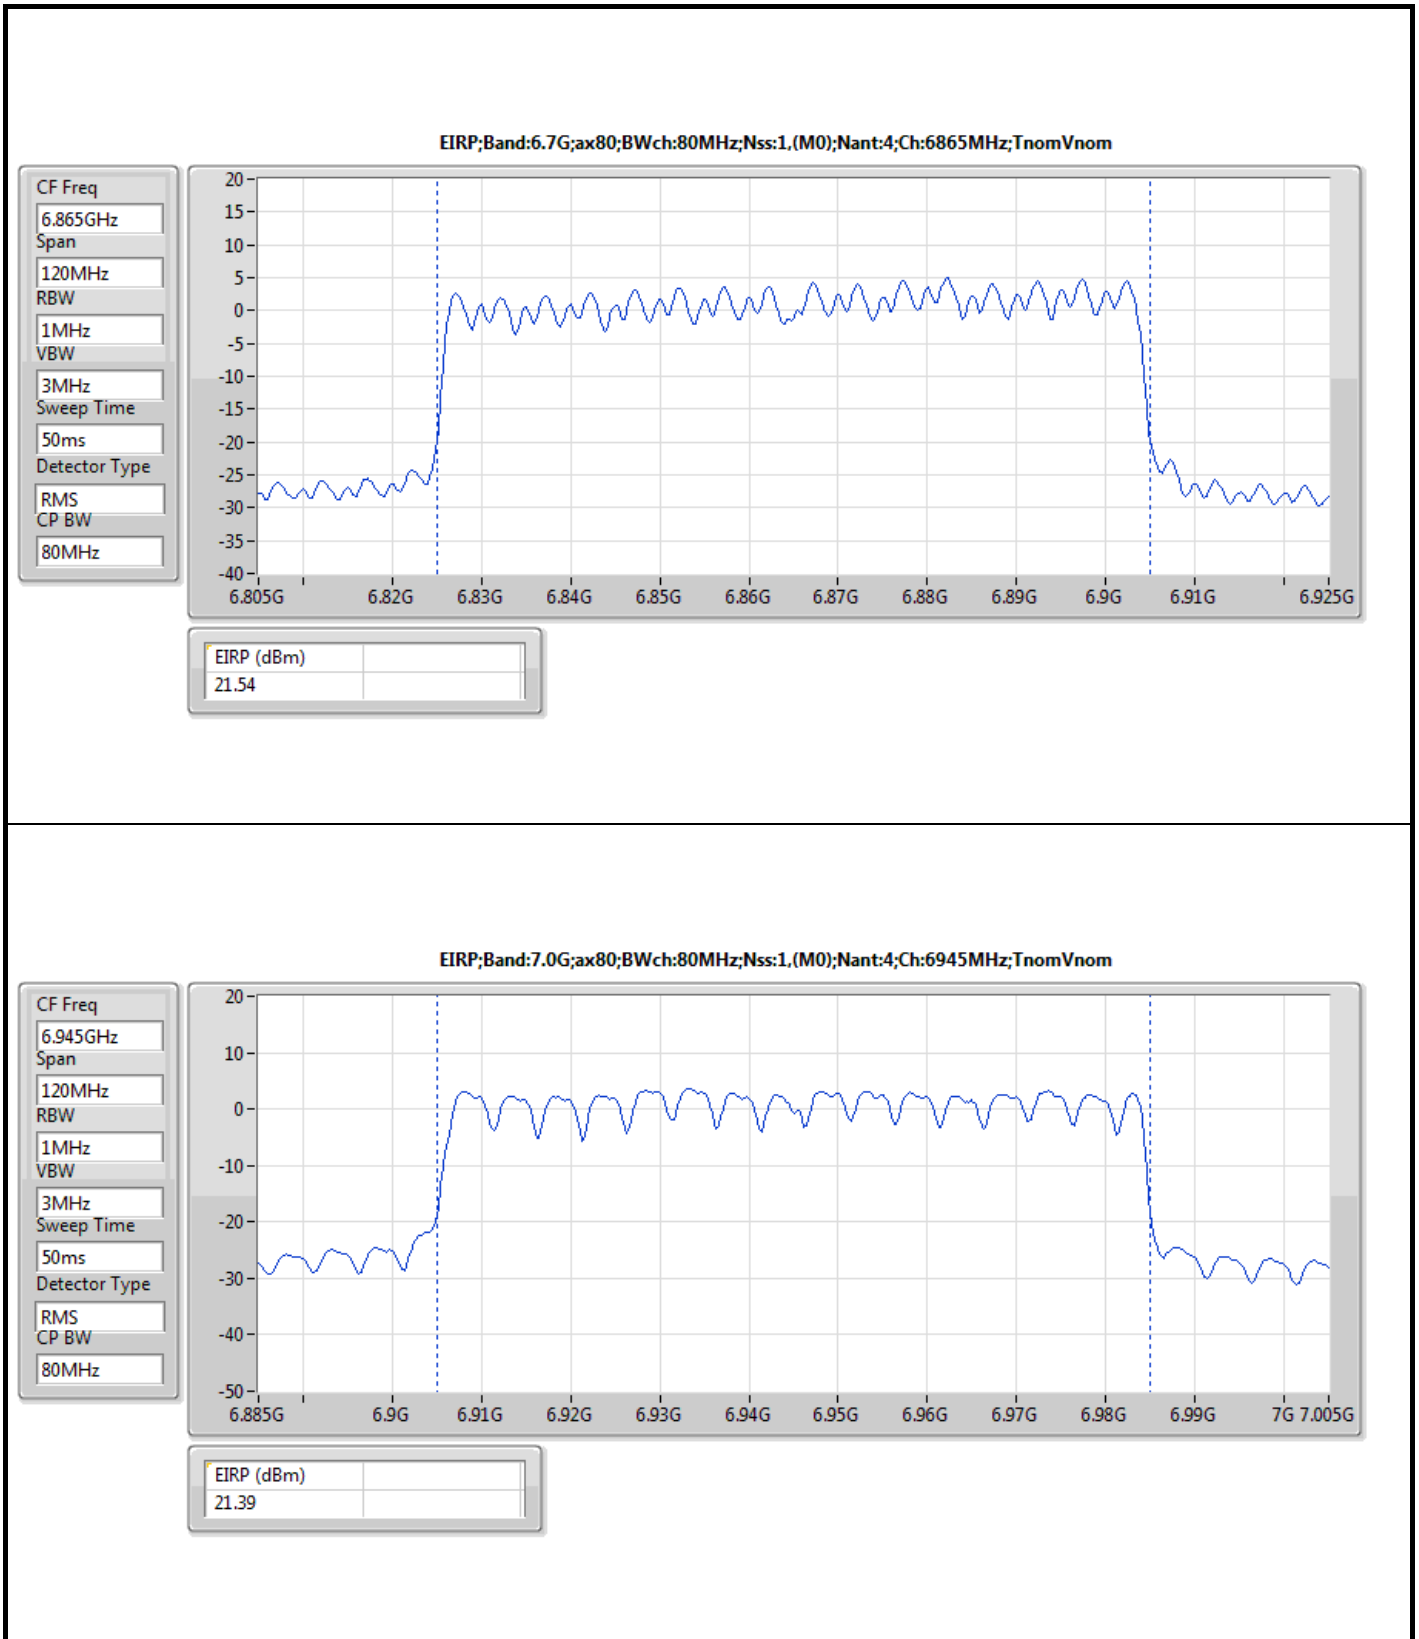

DG = Directional Gain; Port X = Port X output power
 The test result used radiated measurement.

Summary

Mode	EIRP (dBm)	EIRP (W)
5.925-6.425GHz	-	-
802.11ax HEW20-BF_Nss1,(MCS0)_4TX	17.63	0.05794
802.11ax HEW40-BF_Nss1,(MCS0)_4TX	21.19	0.13152
802.11ax HEW80-BF_Nss1,(MCS0)_4TX	23.83	0.24155
802.11ax HEW160-BF_Nss1,(MCS0)_4TX	23.89	0.24491
6.425-6.525GHz	-	-
802.11ax HEW20-BF_Nss1,(MCS0)_4TX	18.24	0.06668
802.11ax HEW40-BF_Nss1,(MCS0)_4TX	21.81	0.15171
802.11ax HEW80-BF_Nss1,(MCS0)_4TX	23.69	0.23388
802.11ax HEW160-BF_Nss1,(MCS0)_4TX	23.76	0.23768
6.525-6.875GHz	-	-
802.11ax HEW20-BF_Nss1,(MCS0)_4TX	17.49	0.05610
802.11ax HEW40-BF_Nss1,(MCS0)_4TX	21.88	0.15417
802.11ax HEW80-BF_Nss1,(MCS0)_4TX	23.49	0.22336
802.11ax HEW160-BF_Nss1,(MCS0)_4TX	23.84	0.24210
6.875-7.125GHz	-	-
802.11ax HEW20-BF_Nss1,(MCS0)_4TX	17.63	0.05794
802.11ax HEW40-BF_Nss1,(MCS0)_4TX	21.20	0.13183
802.11ax HEW80-BF_Nss1,(MCS0)_4TX	23.03	0.20091
802.11ax HEW160-BF_Nss1,(MCS0)_4TX	23.81	0.24044