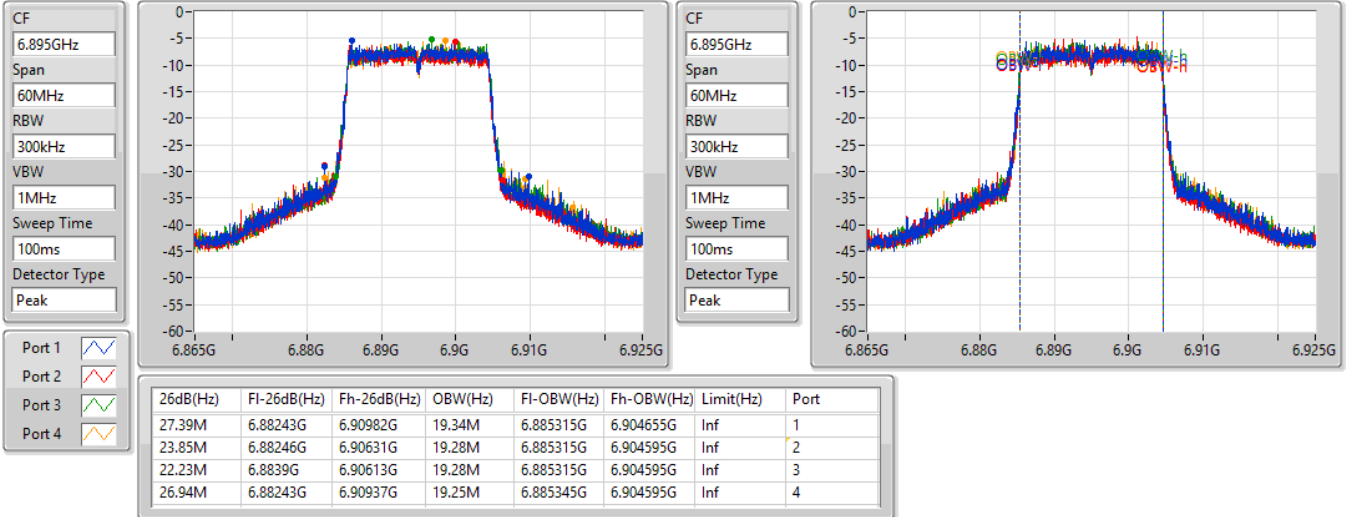

802.11ax HEW20-BF_Nss1,(MCS0)_4TX

EBW

6895MHz

19/02/2022