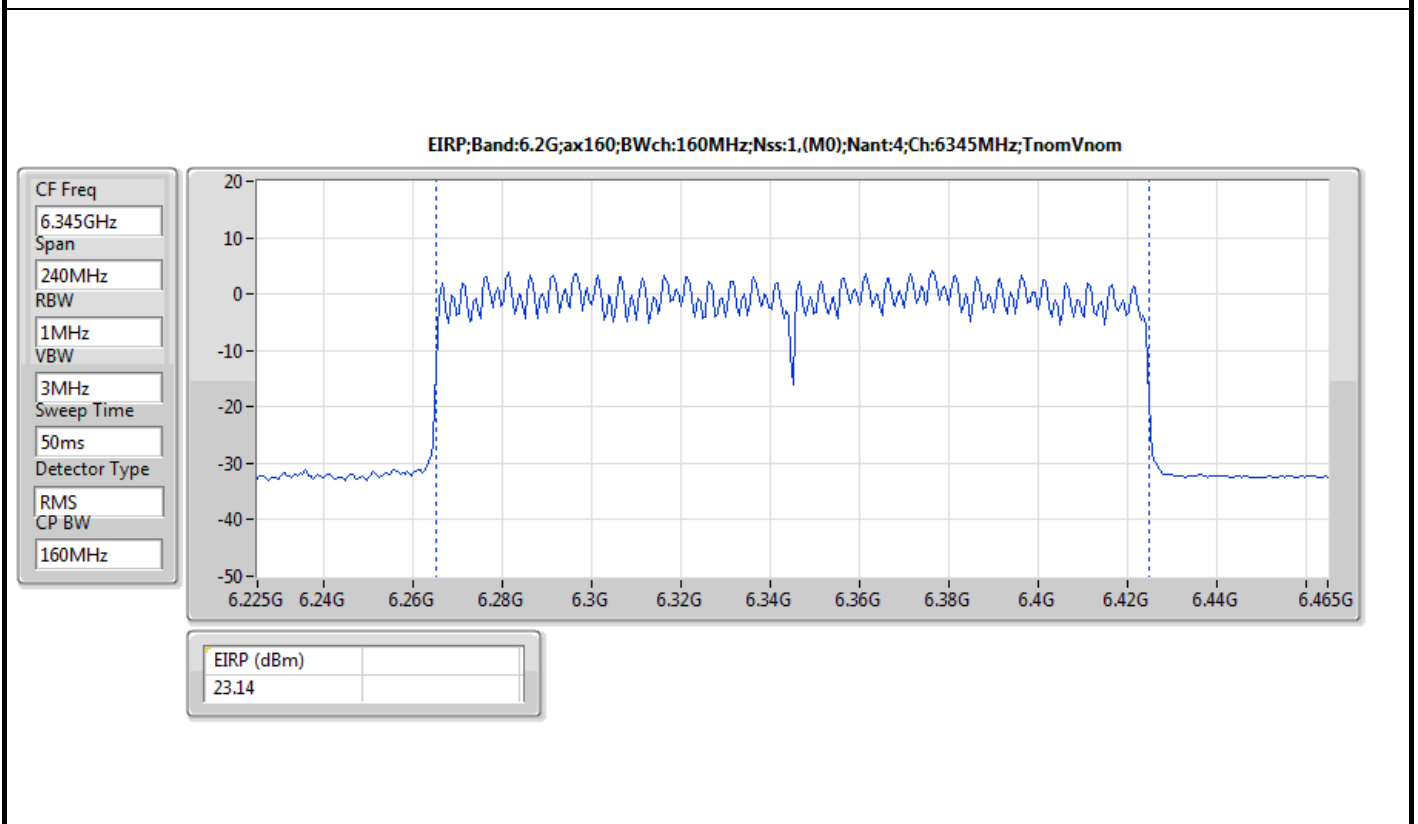

DG = Directional Gain; Port X = Port X output power
 The test result used radiated measurement.

Summary

Mode	EIRP (dBm)	EIRP (W)
5.925-6.425GHz	-	-
802.11ax HEW20-BF_Nss1,(MCS0)_4TX	17.63	0.05794
802.11ax HEW40-BF_Nss1,(MCS0)_4TX	21.19	0.13152
802.11ax HEW80-BF_Nss1,(MCS0)_4TX	23.83	0.24155
802.11ax HEW160-BF_Nss1,(MCS0)_4TX	23.89	0.24491
6.425-6.525GHz	-	-
802.11ax HEW20-BF_Nss1,(MCS0)_4TX	18.24	0.06668
802.11ax HEW40-BF_Nss1,(MCS0)_4TX	21.81	0.15171
802.11ax HEW80-BF_Nss1,(MCS0)_4TX	23.69	0.23388
802.11ax HEW160-BF_Nss1,(MCS0)_4TX	23.76	0.23768
6.525-6.875GHz	-	-
802.11ax HEW20-BF_Nss1,(MCS0)_4TX	17.49	0.05610
802.11ax HEW40-BF_Nss1,(MCS0)_4TX	21.88	0.15417
802.11ax HEW80-BF_Nss1,(MCS0)_4TX	23.49	0.22336
802.11ax HEW160-BF_Nss1,(MCS0)_4TX	23.84	0.24210
6.875-7.125GHz	-	-
802.11ax HEW20-BF_Nss1,(MCS0)_4TX	17.63	0.05794
802.11ax HEW40-BF_Nss1,(MCS0)_4TX	21.20	0.13183
802.11ax HEW80-BF_Nss1,(MCS0)_4TX	23.03	0.20091
802.11ax HEW160-BF_Nss1,(MCS0)_4TX	23.81	0.24044