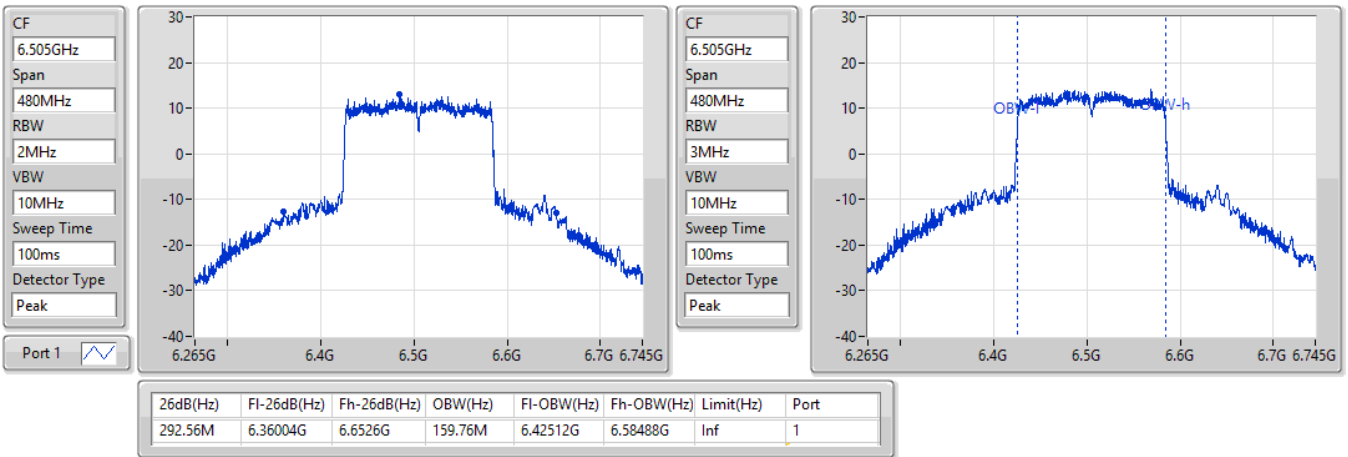

802.11ax HEW160_Nss1,(MCS0)_1TX

EBW

6505MHz Straddle 6.425-6.525GHz

26/02/2022