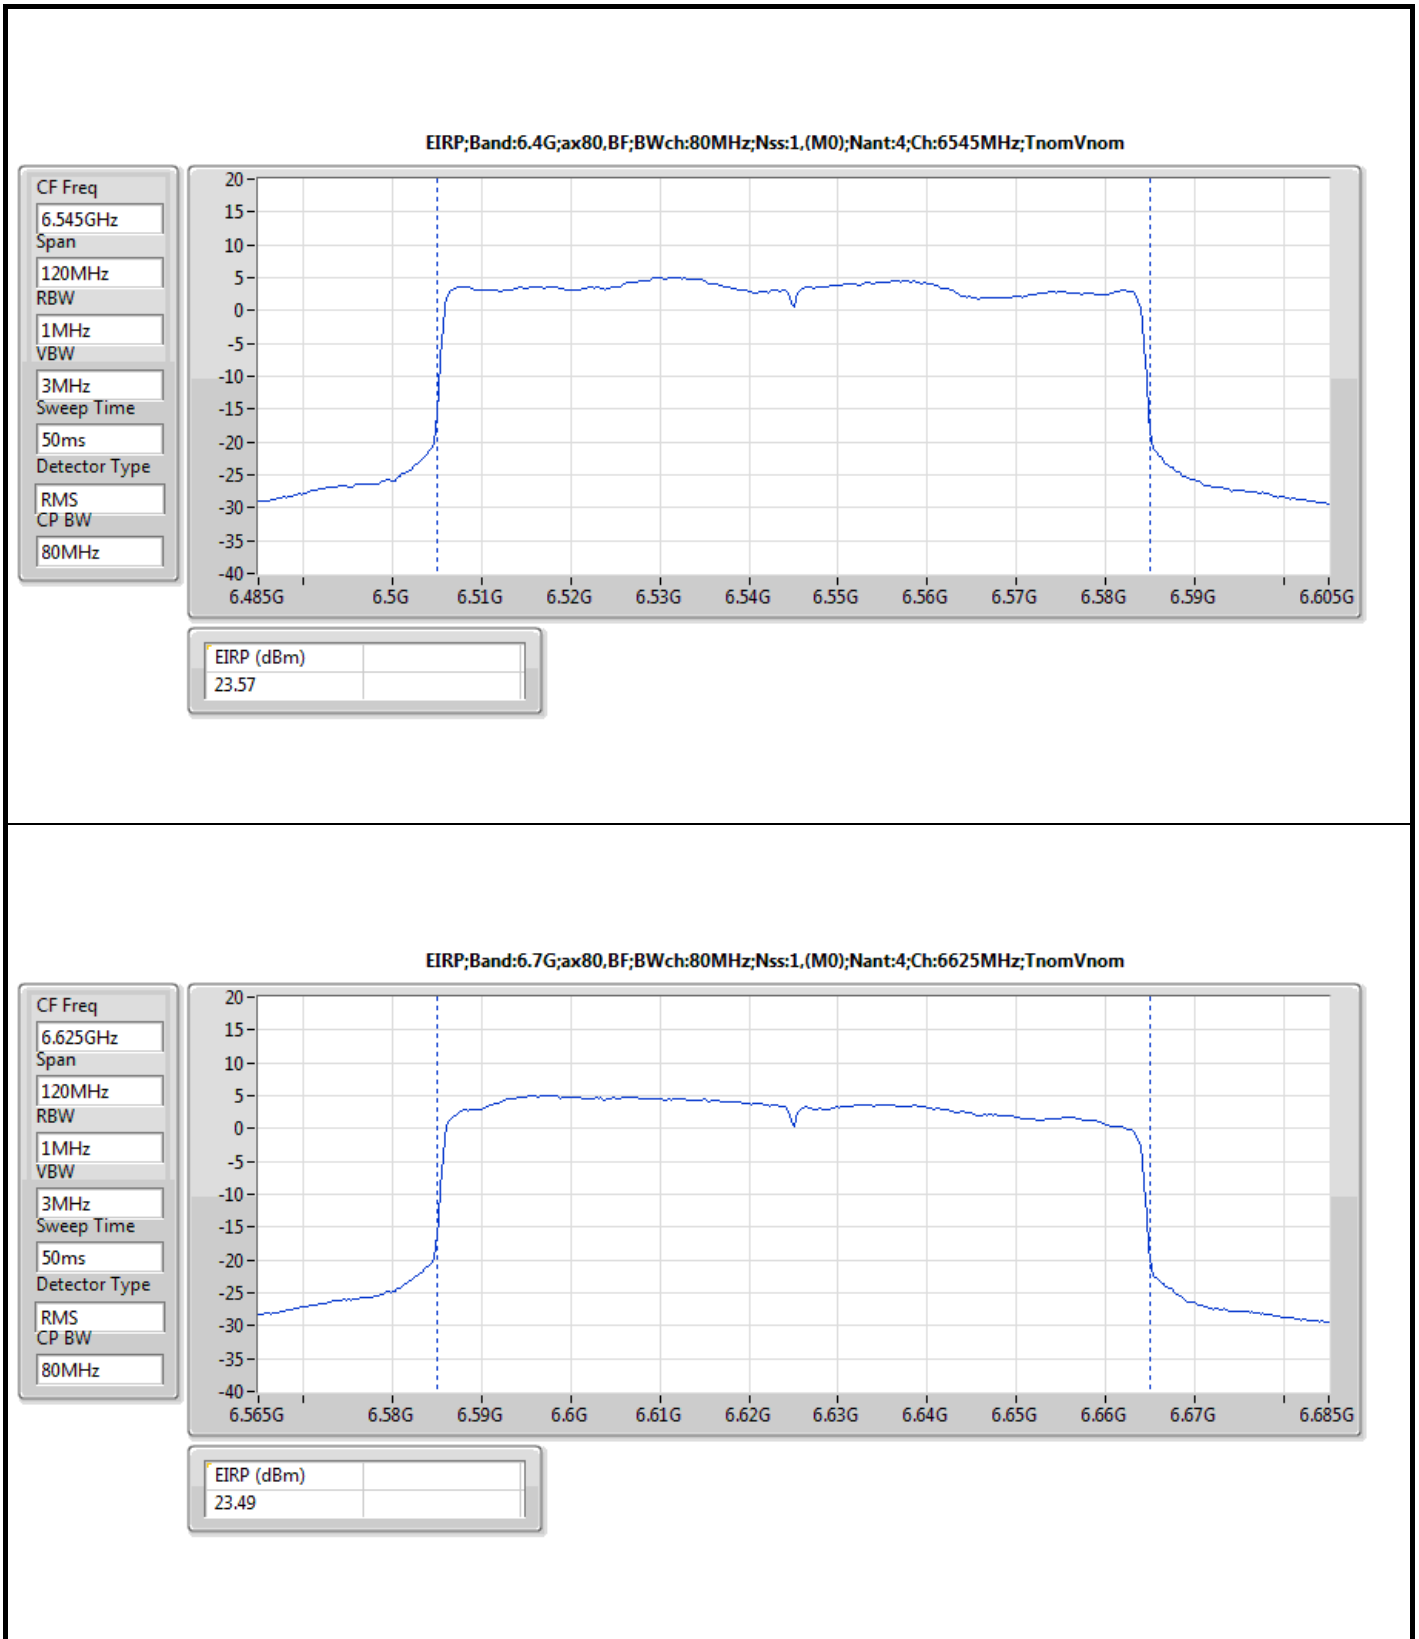

DG = Directional Gain; Port X = Port X output power

Summary

Mode	EIRP (dBm)	EIRP (W)
5.925-6.425GHz	-	-
802.11ax HEW20_Nss1,(MCS0)_4TX	15.92	0.03908
802.11ax HEW40_Nss1,(MCS0)_4TX	18.52	0.07112
802.11ax HEW80_Nss1,(MCS0)_4TX	20.44	0.11066
802.11ax HEW160_Nss1,(MCS0)_4TX	22.77	0.18923
6.425-6.525GHz	-	-
802.11ax HEW20_Nss1,(MCS0)_4TX	15.59	0.03622
802.11ax HEW40_Nss1,(MCS0)_4TX	16.90	0.04898
802.11ax HEW80_Nss1,(MCS0)_4TX	19.51	0.08933
802.11ax HEW160_Nss1,(MCS0)_4TX	22.17	0.16482
6.525-6.875GHz	-	-
802.11ax HEW20_Nss1,(MCS0)_4TX	15.53	0.03573
802.11ax HEW40_Nss1,(MCS0)_4TX	17.51	0.05636
802.11ax HEW80_Nss1,(MCS0)_4TX	20.05	0.10116
802.11ax HEW160_Nss1,(MCS0)_4TX	21.93	0.15596
6.875-7.125GHz	-	-
802.11ax HEW20_Nss1,(MCS0)_4TX	16.70	0.04677
802.11ax HEW40_Nss1,(MCS0)_4TX	17.55	0.05689
802.11ax HEW80_Nss1,(MCS0)_4TX	20.46	0.11117
802.11ax HEW160_Nss1,(MCS0)_4TX	21.72	0.14859