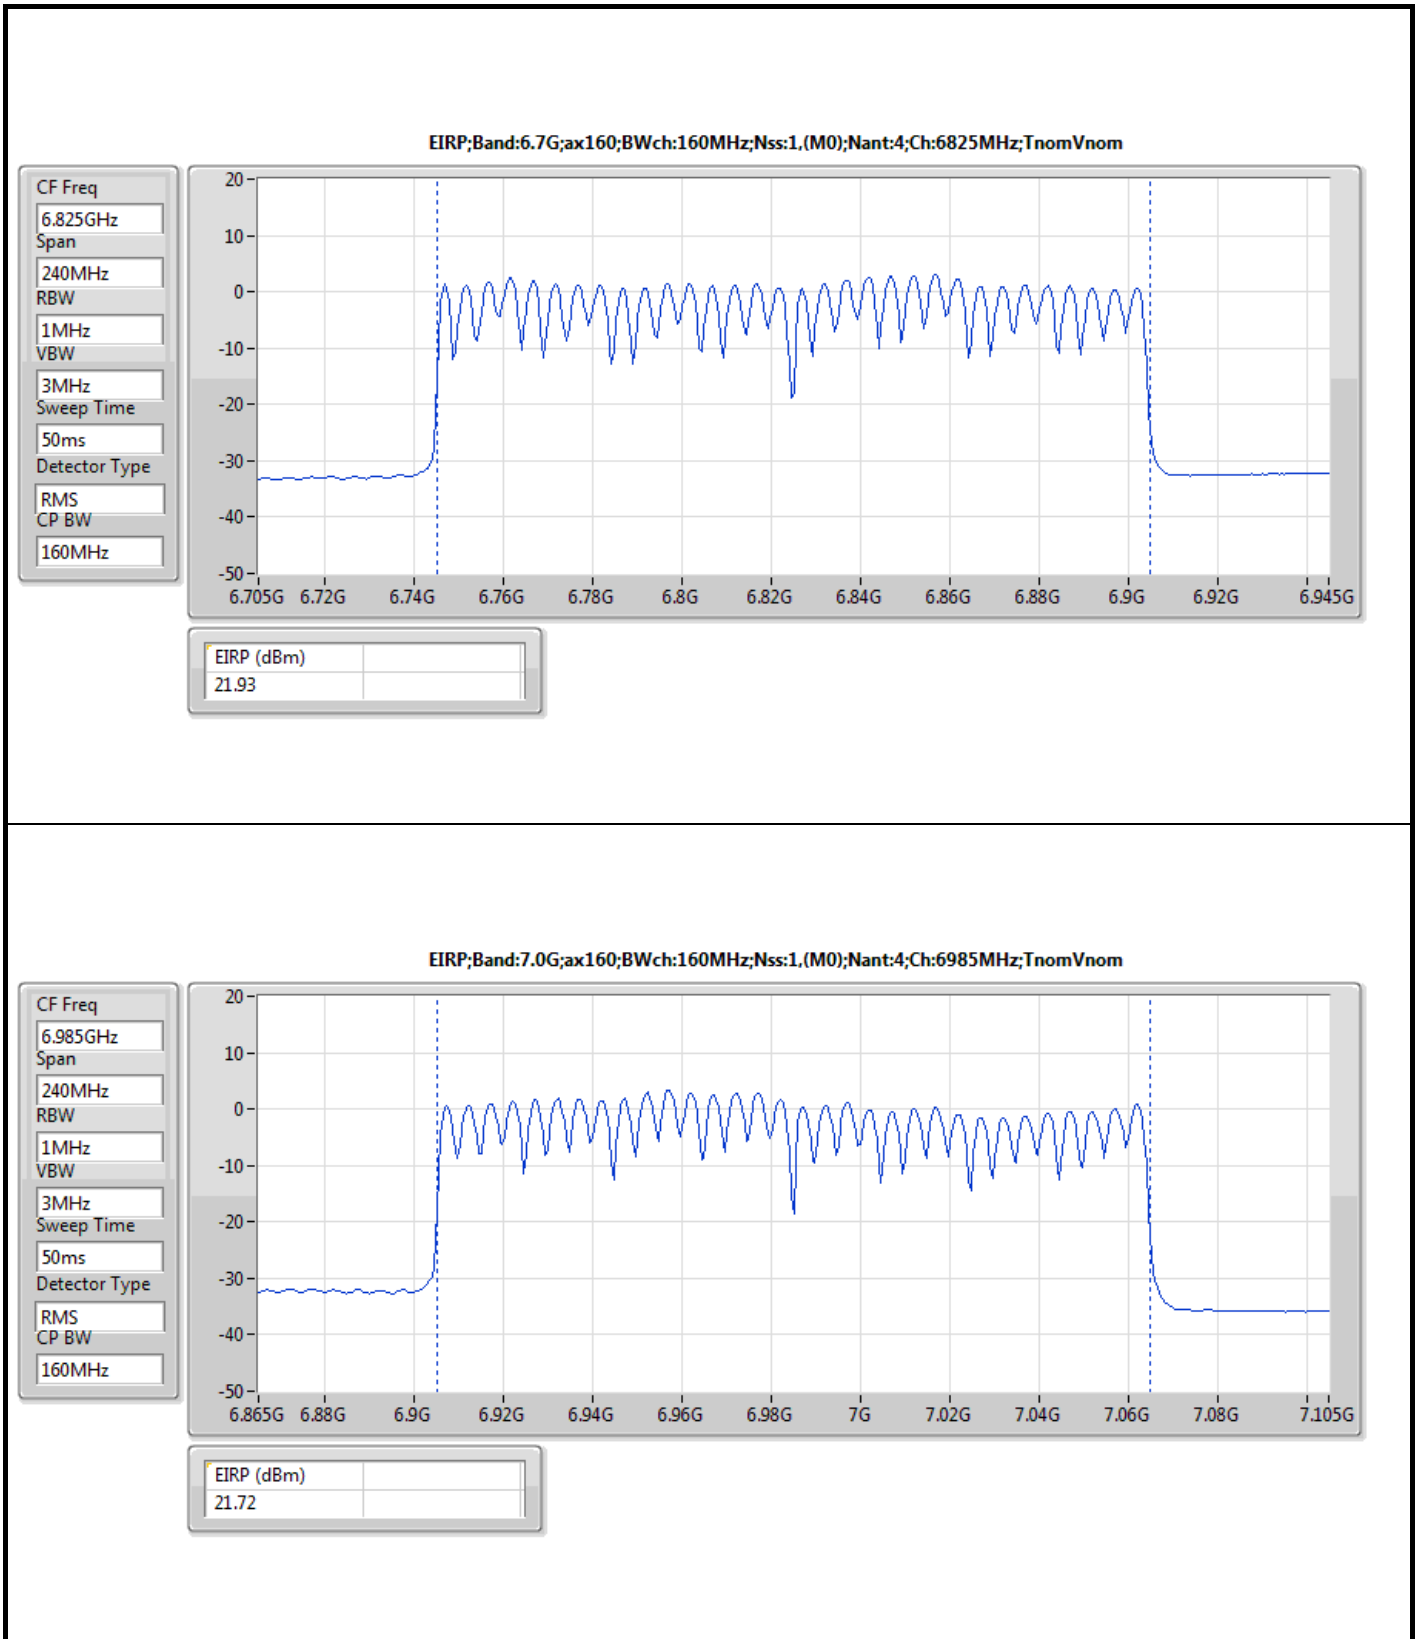

DG = Directional Gain; Port X = Port X output power
 The test result used radiated measurement.

Summary

Mode	EIRP (dBm)	EIRP (W)
5.925-6.425GHz	-	-
802.11ax HEW20-BF_Nss1,(MCS0)_4TX	16.29	0.04256
802.11ax HEW40-BF_Nss1,(MCS0)_4TX	17.93	0.06209
802.11ax HEW80-BF_Nss1,(MCS0)_4TX	19.99	0.09977
802.11ax HEW160-BF_Nss1,(MCS0)_4TX	23.62	0.23014
6.425-6.525GHz	-	-
802.11ax HEW20-BF_Nss1,(MCS0)_4TX	14.45	0.02786
802.11ax HEW40-BF_Nss1,(MCS0)_4TX	18.76	0.07516
802.11ax HEW80-BF_Nss1,(MCS0)_4TX	21.76	0.14997
802.11ax HEW160-BF_Nss1,(MCS0)_4TX	23.28	0.21281
6.525-6.875GHz	-	-
802.11ax HEW20-BF_Nss1,(MCS0)_4TX	14.42	0.02767
802.11ax HEW40-BF_Nss1,(MCS0)_4TX	18.28	0.06730
802.11ax HEW80-BF_Nss1,(MCS0)_4TX	22.01	0.15885
802.11ax HEW160-BF_Nss1,(MCS0)_4TX	23.29	0.21330
6.875-7.125GHz	-	-
802.11ax HEW20-BF_Nss1,(MCS0)_4TX	15.66	0.03681
802.11ax HEW40-BF_Nss1,(MCS0)_4TX	18.91	0.07780
802.11ax HEW80-BF_Nss1,(MCS0)_4TX	22.80	0.19055
802.11ax HEW160-BF_Nss1,(MCS0)_4TX	23.67	0.23281