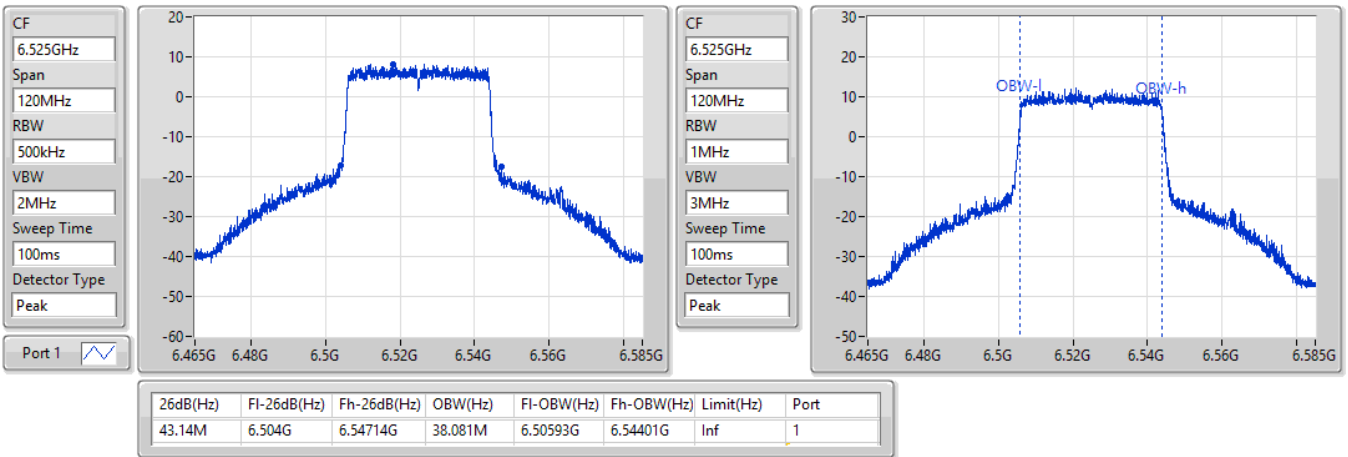

802.11ax HEW40_Nss1,(MCS0)_1TX
6525MHz Straddle 6.425-6.525GHz

EBW

26/02/2022