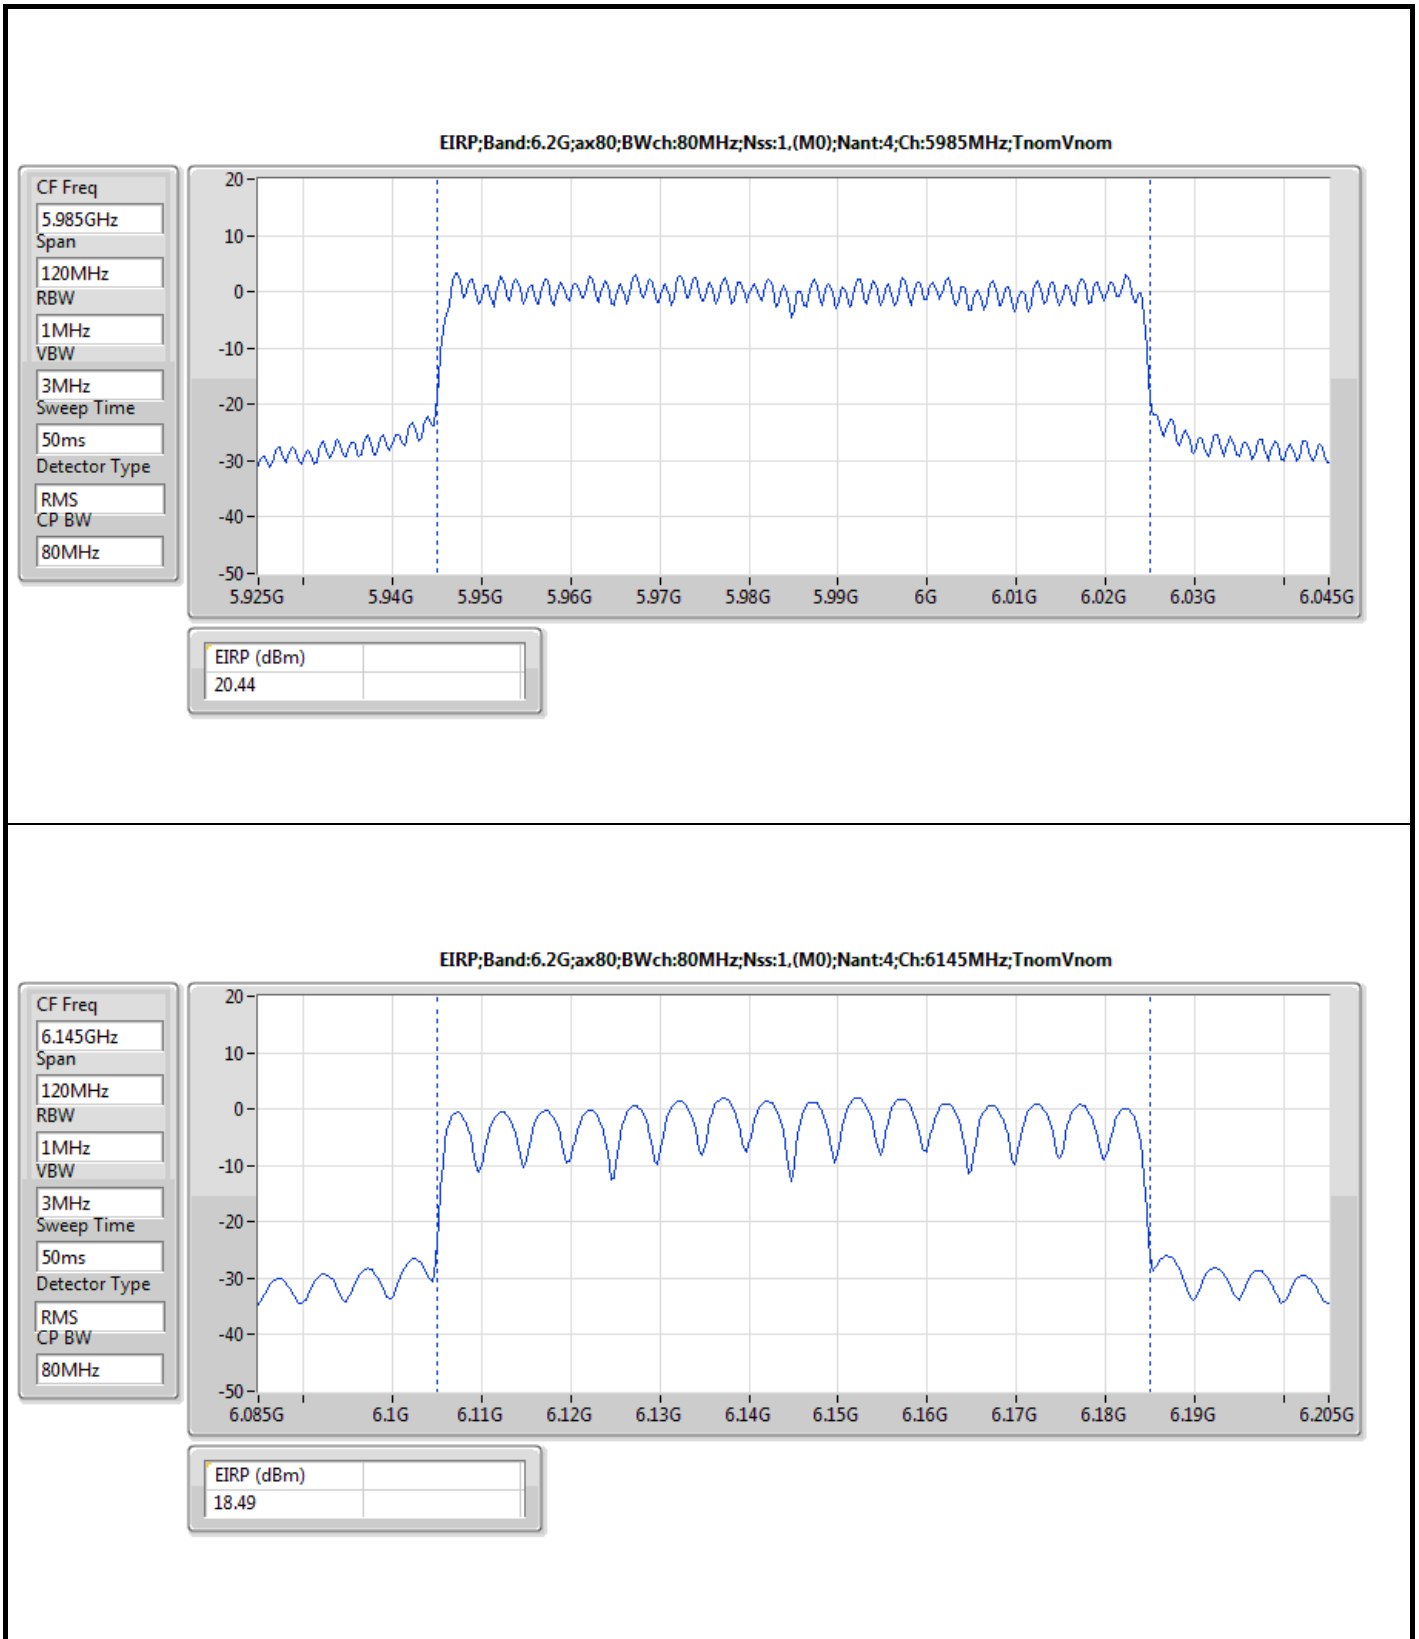

DG = Directional Gain; Port X = Port X output power
 The test result used radiated measurement.

Summary

Mode	EIRP (dBm)	EIRP (W)
5.925-6.425GHz	-	-
802.11ax HEW20-BF_Nss1,(MCS0)_4TX	16.29	0.04256
802.11ax HEW40-BF_Nss1,(MCS0)_4TX	17.93	0.06209
802.11ax HEW80-BF_Nss1,(MCS0)_4TX	19.99	0.09977
802.11ax HEW160-BF_Nss1,(MCS0)_4TX	23.62	0.23014
6.425-6.525GHz	-	-
802.11ax HEW20-BF_Nss1,(MCS0)_4TX	14.45	0.02786
802.11ax HEW40-BF_Nss1,(MCS0)_4TX	18.76	0.07516
802.11ax HEW80-BF_Nss1,(MCS0)_4TX	21.76	0.14997
802.11ax HEW160-BF_Nss1,(MCS0)_4TX	23.28	0.21281
6.525-6.875GHz	-	-
802.11ax HEW20-BF_Nss1,(MCS0)_4TX	14.42	0.02767
802.11ax HEW40-BF_Nss1,(MCS0)_4TX	18.28	0.06730
802.11ax HEW80-BF_Nss1,(MCS0)_4TX	22.01	0.15885
802.11ax HEW160-BF_Nss1,(MCS0)_4TX	23.29	0.21330
6.875-7.125GHz	-	-
802.11ax HEW20-BF_Nss1,(MCS0)_4TX	15.66	0.03681
802.11ax HEW40-BF_Nss1,(MCS0)_4TX	18.91	0.07780
802.11ax HEW80-BF_Nss1,(MCS0)_4TX	22.80	0.19055
802.11ax HEW160-BF_Nss1,(MCS0)_4TX	23.67	0.23281