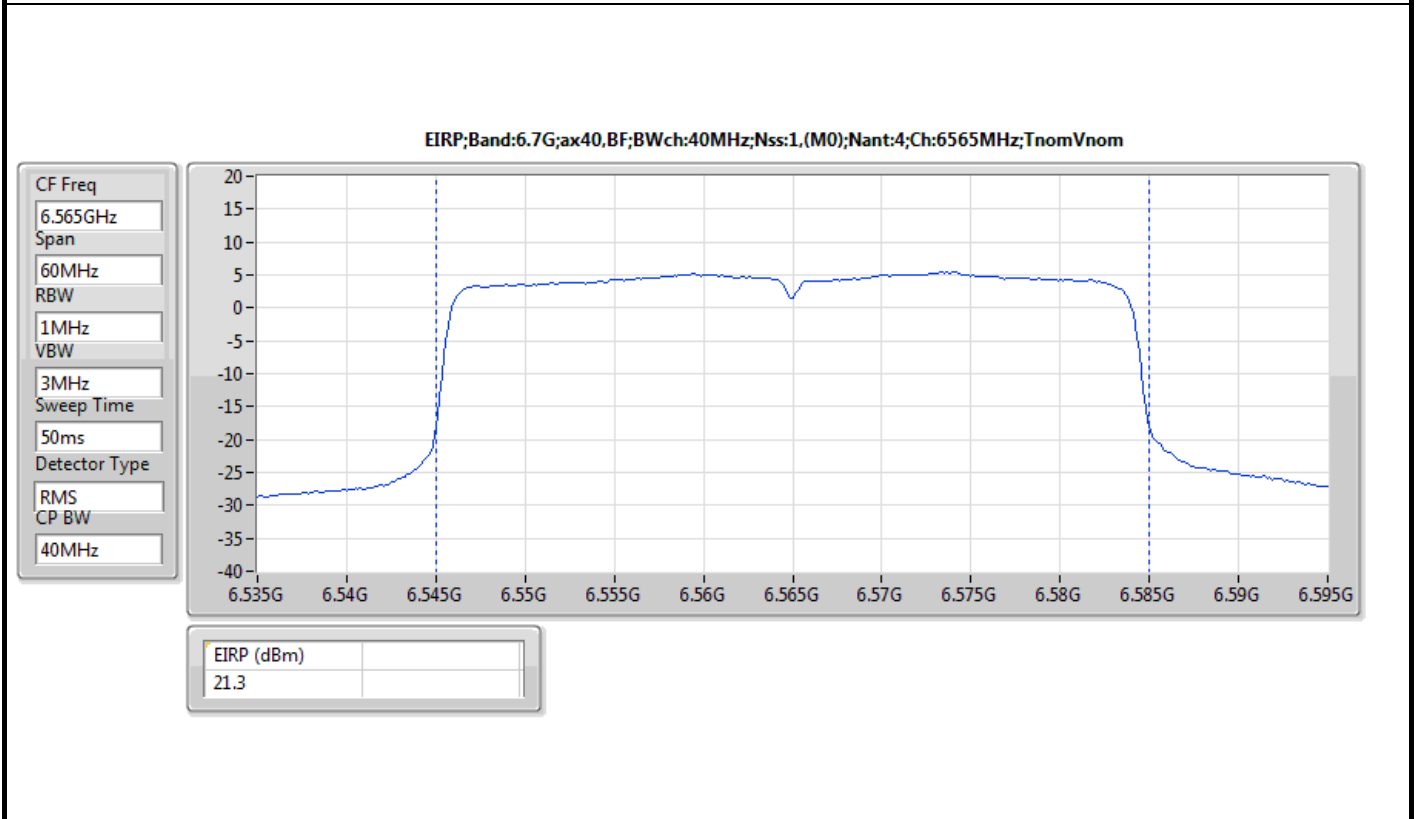

DG = Directional Gain; Port X = Port X output power

Summary

Mode	EIRP (dBm)	EIRP (W)
5.925-6.425GHz	-	-
802.11ax HEW20_Nss1,(MCS0)_4TX	15.92	0.03908
802.11ax HEW40_Nss1,(MCS0)_4TX	18.52	0.07112
802.11ax HEW80_Nss1,(MCS0)_4TX	20.44	0.11066
802.11ax HEW160_Nss1,(MCS0)_4TX	22.77	0.18923
6.425-6.525GHz	-	-
802.11ax HEW20_Nss1,(MCS0)_4TX	15.59	0.03622
802.11ax HEW40_Nss1,(MCS0)_4TX	16.90	0.04898
802.11ax HEW80_Nss1,(MCS0)_4TX	19.51	0.08933
802.11ax HEW160_Nss1,(MCS0)_4TX	22.17	0.16482
6.525-6.875GHz	-	-
802.11ax HEW20_Nss1,(MCS0)_4TX	15.53	0.03573
802.11ax HEW40_Nss1,(MCS0)_4TX	17.51	0.05636
802.11ax HEW80_Nss1,(MCS0)_4TX	20.05	0.10116
802.11ax HEW160_Nss1,(MCS0)_4TX	21.93	0.15596
6.875-7.125GHz	-	-
802.11ax HEW20_Nss1,(MCS0)_4TX	16.70	0.04677
802.11ax HEW40_Nss1,(MCS0)_4TX	17.55	0.05689
802.11ax HEW80_Nss1,(MCS0)_4TX	20.46	0.11117
802.11ax HEW160_Nss1,(MCS0)_4TX	21.72	0.14859