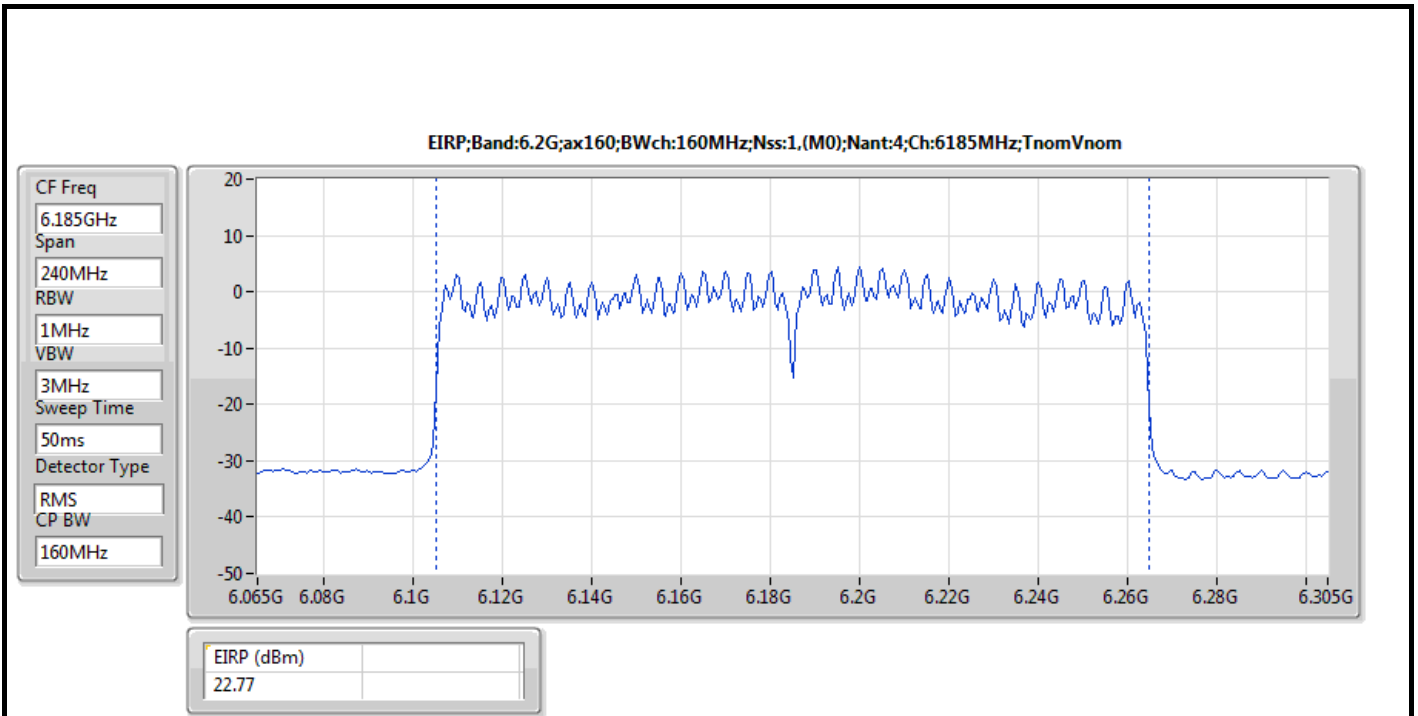

DG = Directional Gain; Port X = Port X output power
 The test result used radiated measurement.

Summary

Mode	EIRP (dBm)	EIRP (W)
5.925-6.425GHz	-	-
802.11ax HEW20-BF_Nss1,(MCS0)_4TX	17.63	0.05794
802.11ax HEW40-BF_Nss1,(MCS0)_4TX	21.19	0.13152
802.11ax HEW80-BF_Nss1,(MCS0)_4TX	23.83	0.24155
802.11ax HEW160-BF_Nss1,(MCS0)_4TX	23.89	0.24491
6.425-6.525GHz	-	-
802.11ax HEW20-BF_Nss1,(MCS0)_4TX	18.24	0.06668
802.11ax HEW40-BF_Nss1,(MCS0)_4TX	21.81	0.15171
802.11ax HEW80-BF_Nss1,(MCS0)_4TX	23.69	0.23388
802.11ax HEW160-BF_Nss1,(MCS0)_4TX	23.76	0.23768
6.525-6.875GHz	-	-
802.11ax HEW20-BF_Nss1,(MCS0)_4TX	17.49	0.05610
802.11ax HEW40-BF_Nss1,(MCS0)_4TX	21.88	0.15417
802.11ax HEW80-BF_Nss1,(MCS0)_4TX	23.49	0.22336
802.11ax HEW160-BF_Nss1,(MCS0)_4TX	23.84	0.24210
6.875-7.125GHz	-	-
802.11ax HEW20-BF_Nss1,(MCS0)_4TX	17.63	0.05794
802.11ax HEW40-BF_Nss1,(MCS0)_4TX	21.20	0.13183
802.11ax HEW80-BF_Nss1,(MCS0)_4TX	23.03	0.20091
802.11ax HEW160-BF_Nss1,(MCS0)_4TX	23.81	0.24044