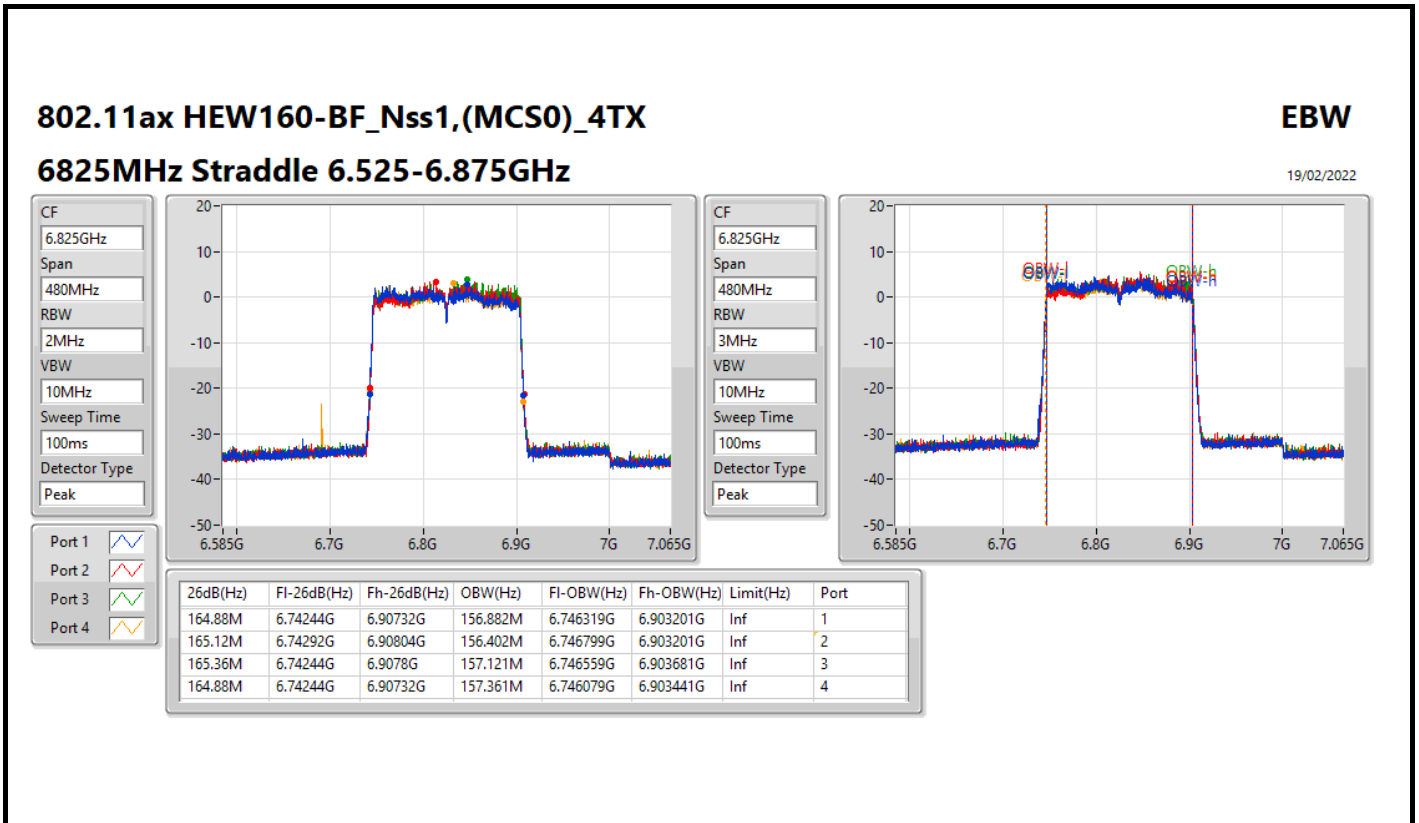

802.11ax HEW160-BF_Nss1,(MCS0)_4TX

EBW

6505MHz Straddle 6.425-6.525GHz

19/02/2022

802.11ax HEW160-BF_Nss1,(MCS0)_4TX

EBW

6665MHz

19/02/2022