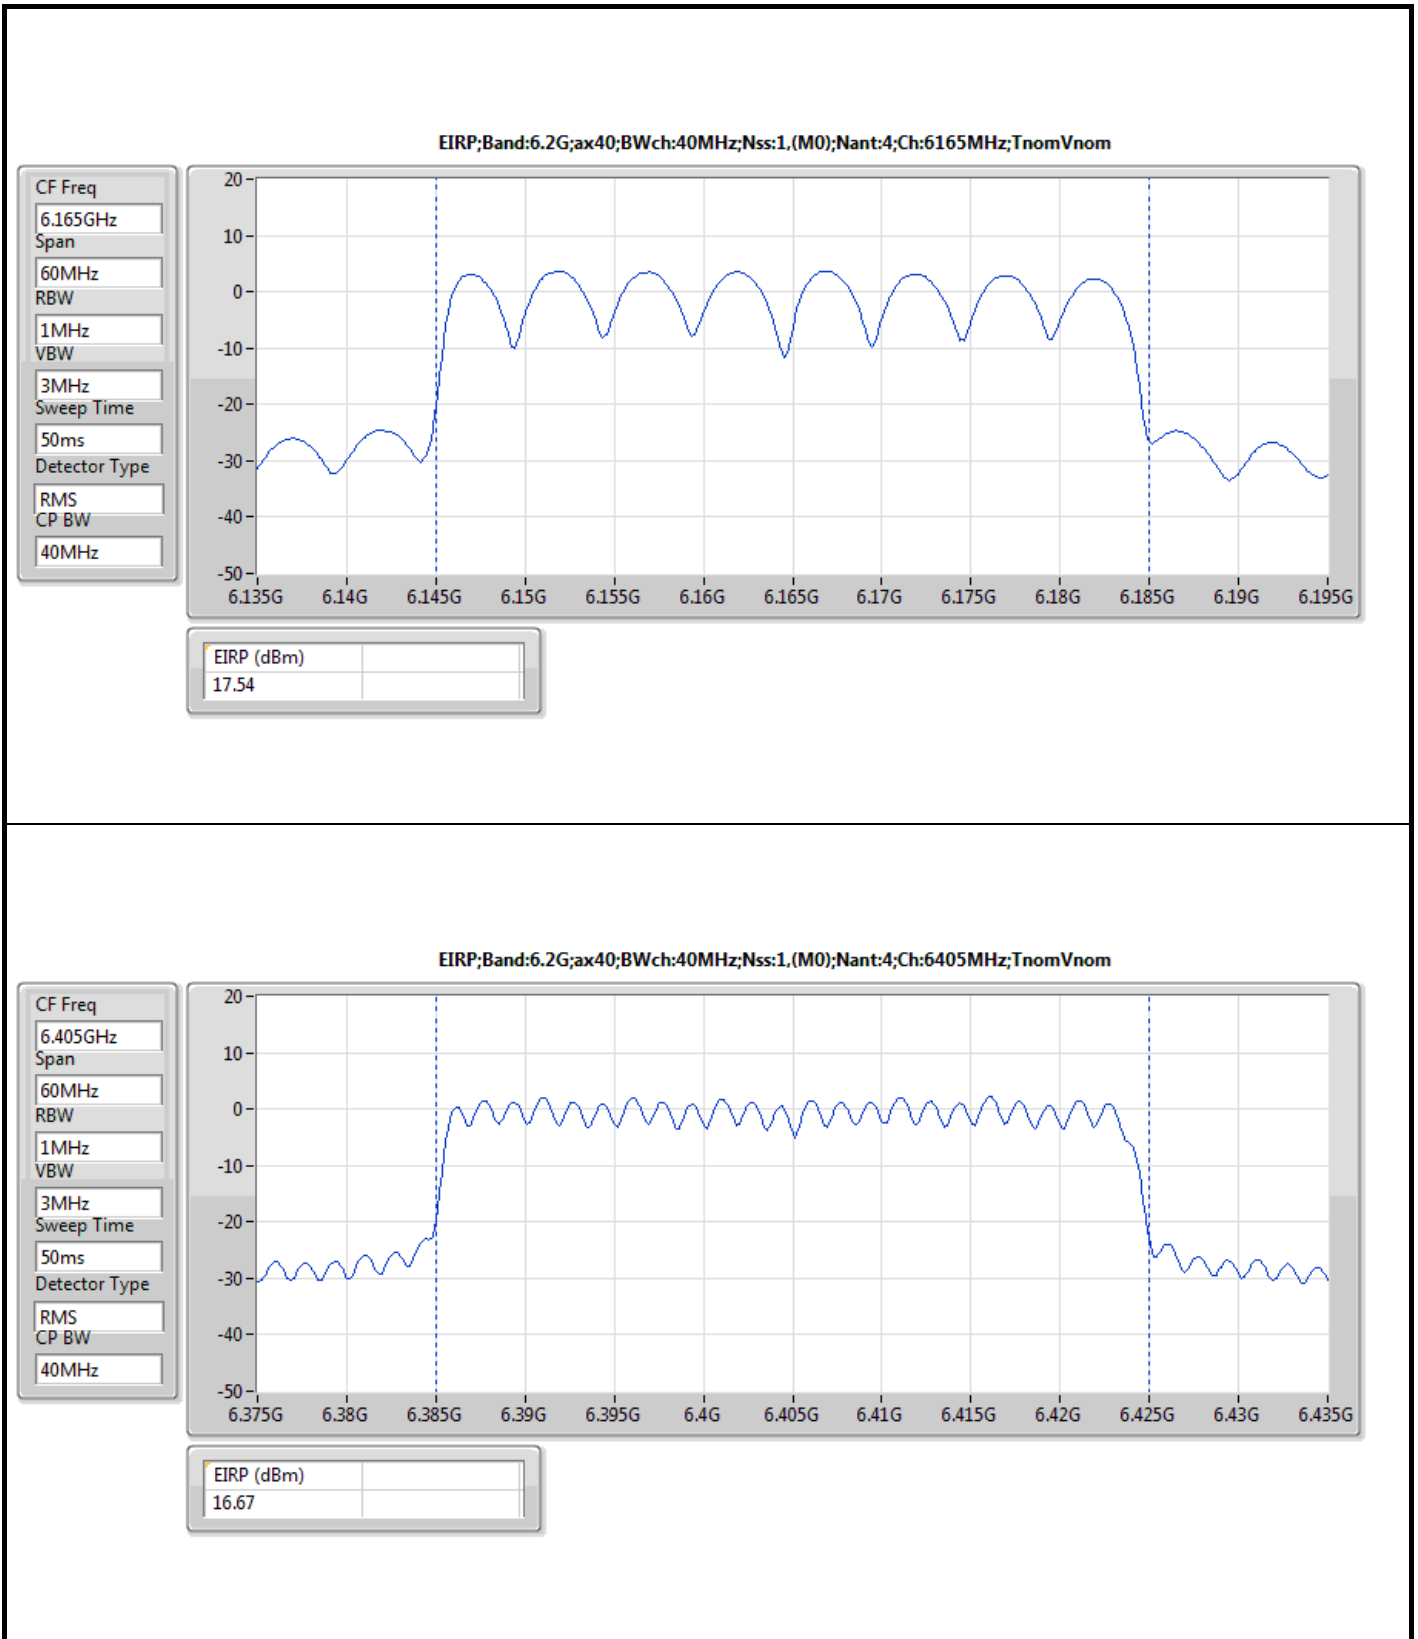

DG = Directional Gain; Port X = Port X output power
 The test result used radiated measurement.

Summary

Mode	EIRP (dBm)	EIRP (W)
5.925-6.425GHz	-	-
802.11ax HEW20-BF_Nss1,(MCS0)_4TX	16.29	0.04256
802.11ax HEW40-BF_Nss1,(MCS0)_4TX	17.93	0.06209
802.11ax HEW80-BF_Nss1,(MCS0)_4TX	19.99	0.09977
802.11ax HEW160-BF_Nss1,(MCS0)_4TX	23.62	0.23014
6.425-6.525GHz	-	-
802.11ax HEW20-BF_Nss1,(MCS0)_4TX	14.45	0.02786
802.11ax HEW40-BF_Nss1,(MCS0)_4TX	18.76	0.07516
802.11ax HEW80-BF_Nss1,(MCS0)_4TX	21.76	0.14997
802.11ax HEW160-BF_Nss1,(MCS0)_4TX	23.28	0.21281
6.525-6.875GHz	-	-
802.11ax HEW20-BF_Nss1,(MCS0)_4TX	14.42	0.02767
802.11ax HEW40-BF_Nss1,(MCS0)_4TX	18.28	0.06730
802.11ax HEW80-BF_Nss1,(MCS0)_4TX	22.01	0.15885
802.11ax HEW160-BF_Nss1,(MCS0)_4TX	23.29	0.21330
6.875-7.125GHz	-	-
802.11ax HEW20-BF_Nss1,(MCS0)_4TX	15.66	0.03681
802.11ax HEW40-BF_Nss1,(MCS0)_4TX	18.91	0.07780
802.11ax HEW80-BF_Nss1,(MCS0)_4TX	22.80	0.19055
802.11ax HEW160-BF_Nss1,(MCS0)_4TX	23.67	0.23281