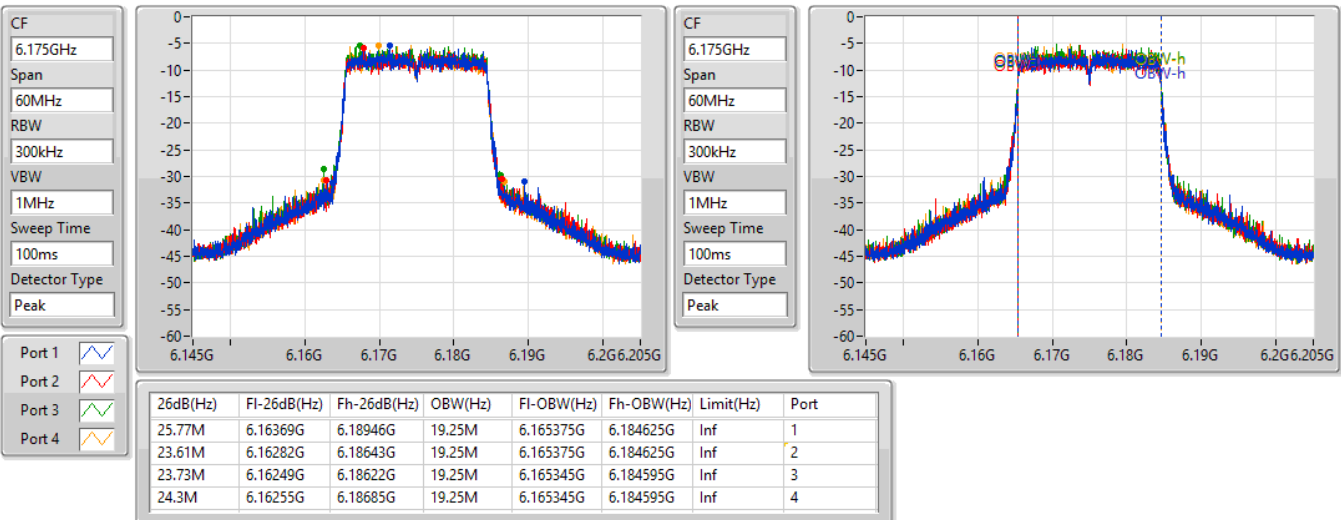

802.11ax HEW20-BF_Nss1,(MCS0)_4TX

EBW

6175MHz

19/02/2022