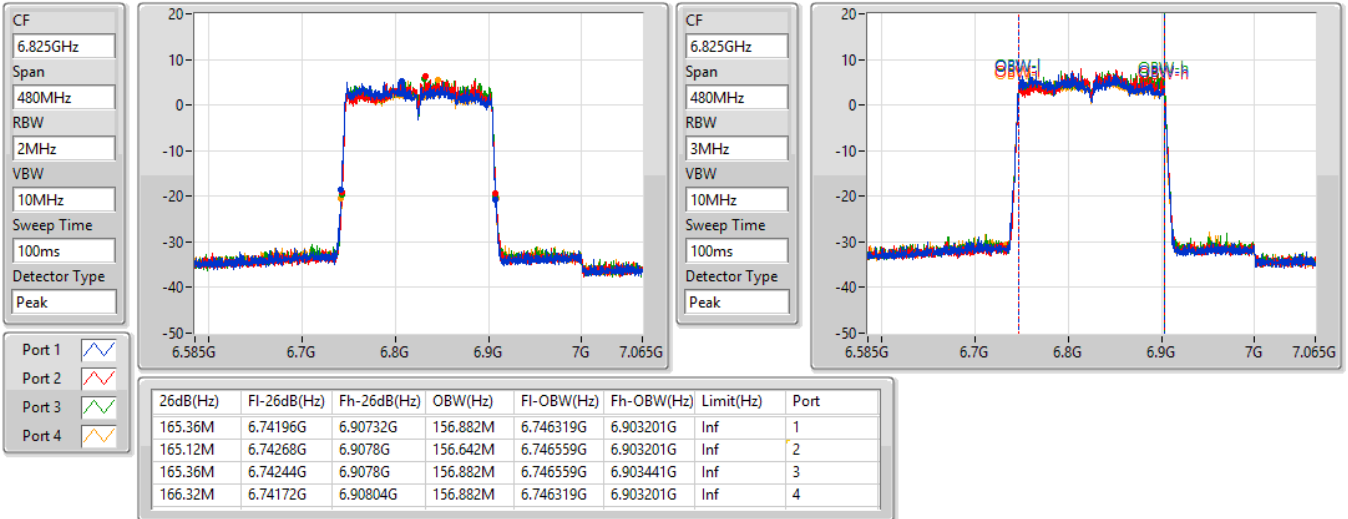

802.11ax HEW160_Nss1,(MCS0)_4TX

EBW

6185MHz

19/02/2022

802.11ax HEW160_Nss1,(MCS0)_4TX

EBW

6345MHz

19/02/2022

802.11ax HEW160_Nss1,(MCS0)_4TX

EBW

6825MHz Straddle 6.525-6.875GHz

19/02/2022

802.11ax HEW160_Nss1,(MCS0)_4TX

EBW

6985MHz

19/02/2022