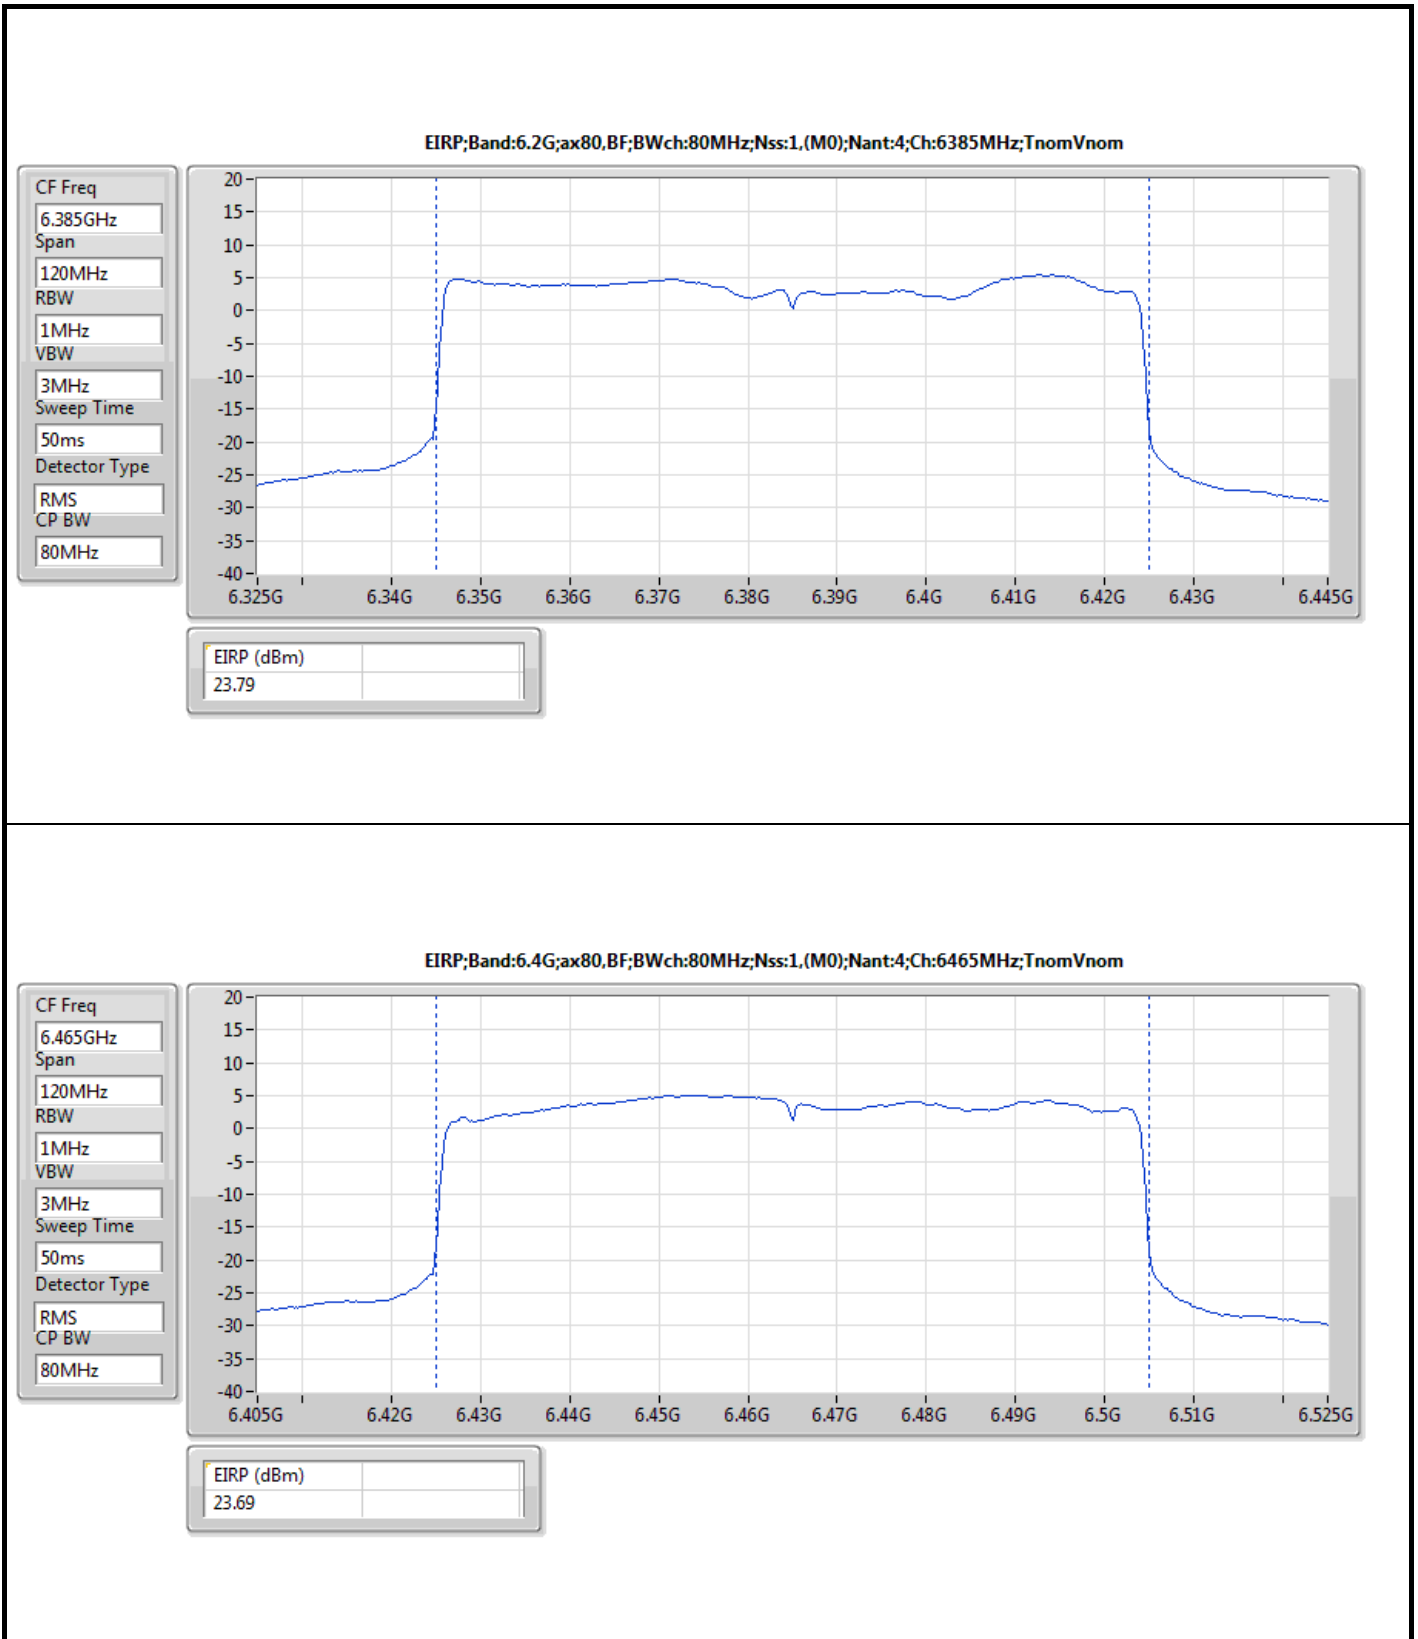

DG = Directional Gain; Port X = Port X output power

Summary

Mode	EIRP (dBm)	EIRP (W)
5.925-6.425GHz	-	-
802.11ax HEW20_Nss1,(MCS0)_4TX	15.92	0.03908
802.11ax HEW40_Nss1,(MCS0)_4TX	18.52	0.07112
802.11ax HEW80_Nss1,(MCS0)_4TX	20.44	0.11066
802.11ax HEW160_Nss1,(MCS0)_4TX	22.77	0.18923
6.425-6.525GHz	-	-
802.11ax HEW20_Nss1,(MCS0)_4TX	15.59	0.03622
802.11ax HEW40_Nss1,(MCS0)_4TX	16.90	0.04898
802.11ax HEW80_Nss1,(MCS0)_4TX	19.51	0.08933
802.11ax HEW160_Nss1,(MCS0)_4TX	22.17	0.16482
6.525-6.875GHz	-	-
802.11ax HEW20_Nss1,(MCS0)_4TX	15.53	0.03573
802.11ax HEW40_Nss1,(MCS0)_4TX	17.51	0.05636
802.11ax HEW80_Nss1,(MCS0)_4TX	20.05	0.10116
802.11ax HEW160_Nss1,(MCS0)_4TX	21.93	0.15596
6.875-7.125GHz	-	-
802.11ax HEW20_Nss1,(MCS0)_4TX	16.70	0.04677
802.11ax HEW40_Nss1,(MCS0)_4TX	17.55	0.05689
802.11ax HEW80_Nss1,(MCS0)_4TX	20.46	0.11117
802.11ax HEW160_Nss1,(MCS0)_4TX	21.72	0.14859