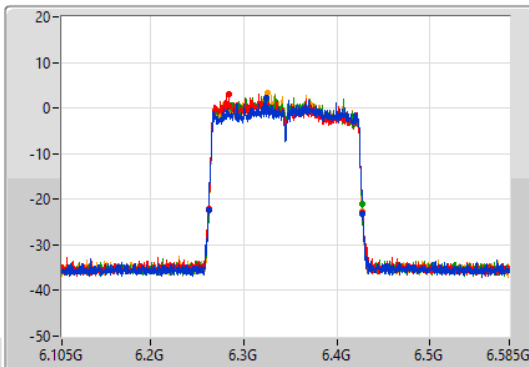

802.11ax HEW160-BF_Nss1,(MCS0)_4TX

EBW

6345MHz

19/02/2022

CF
6.345GHz
Span
480MHz
RBW
2MHz
VBW
10MHz
Sweep Time
100ms
Detector Type
Peak

CF
6.345GHz
Span
480MHz
RBW
3MHz
VBW
10MHz
Sweep Time
100ms
Detector Type
Peak