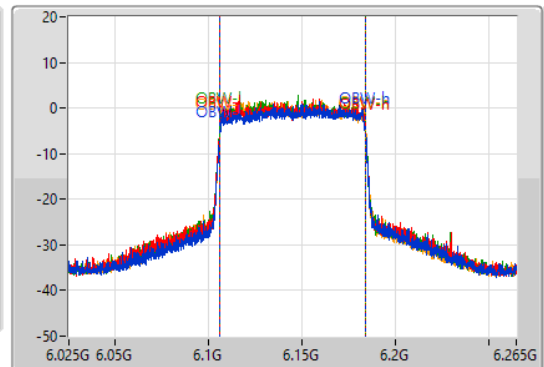

802.11ax HEW80-BF_Nss1,(MCS0)_4TX

EBW

6145MHz

19/02/2022

CF
6.145GHz
Span
240MHz
RBW
1MHz
VBW
3MHz
Sweep Time
100ms
Detector Type
Peak

CF
6.145GHz
Span
240MHz
RBW
2MHz
VBW
10MHz
Sweep Time
100ms
Detector Type
Peak