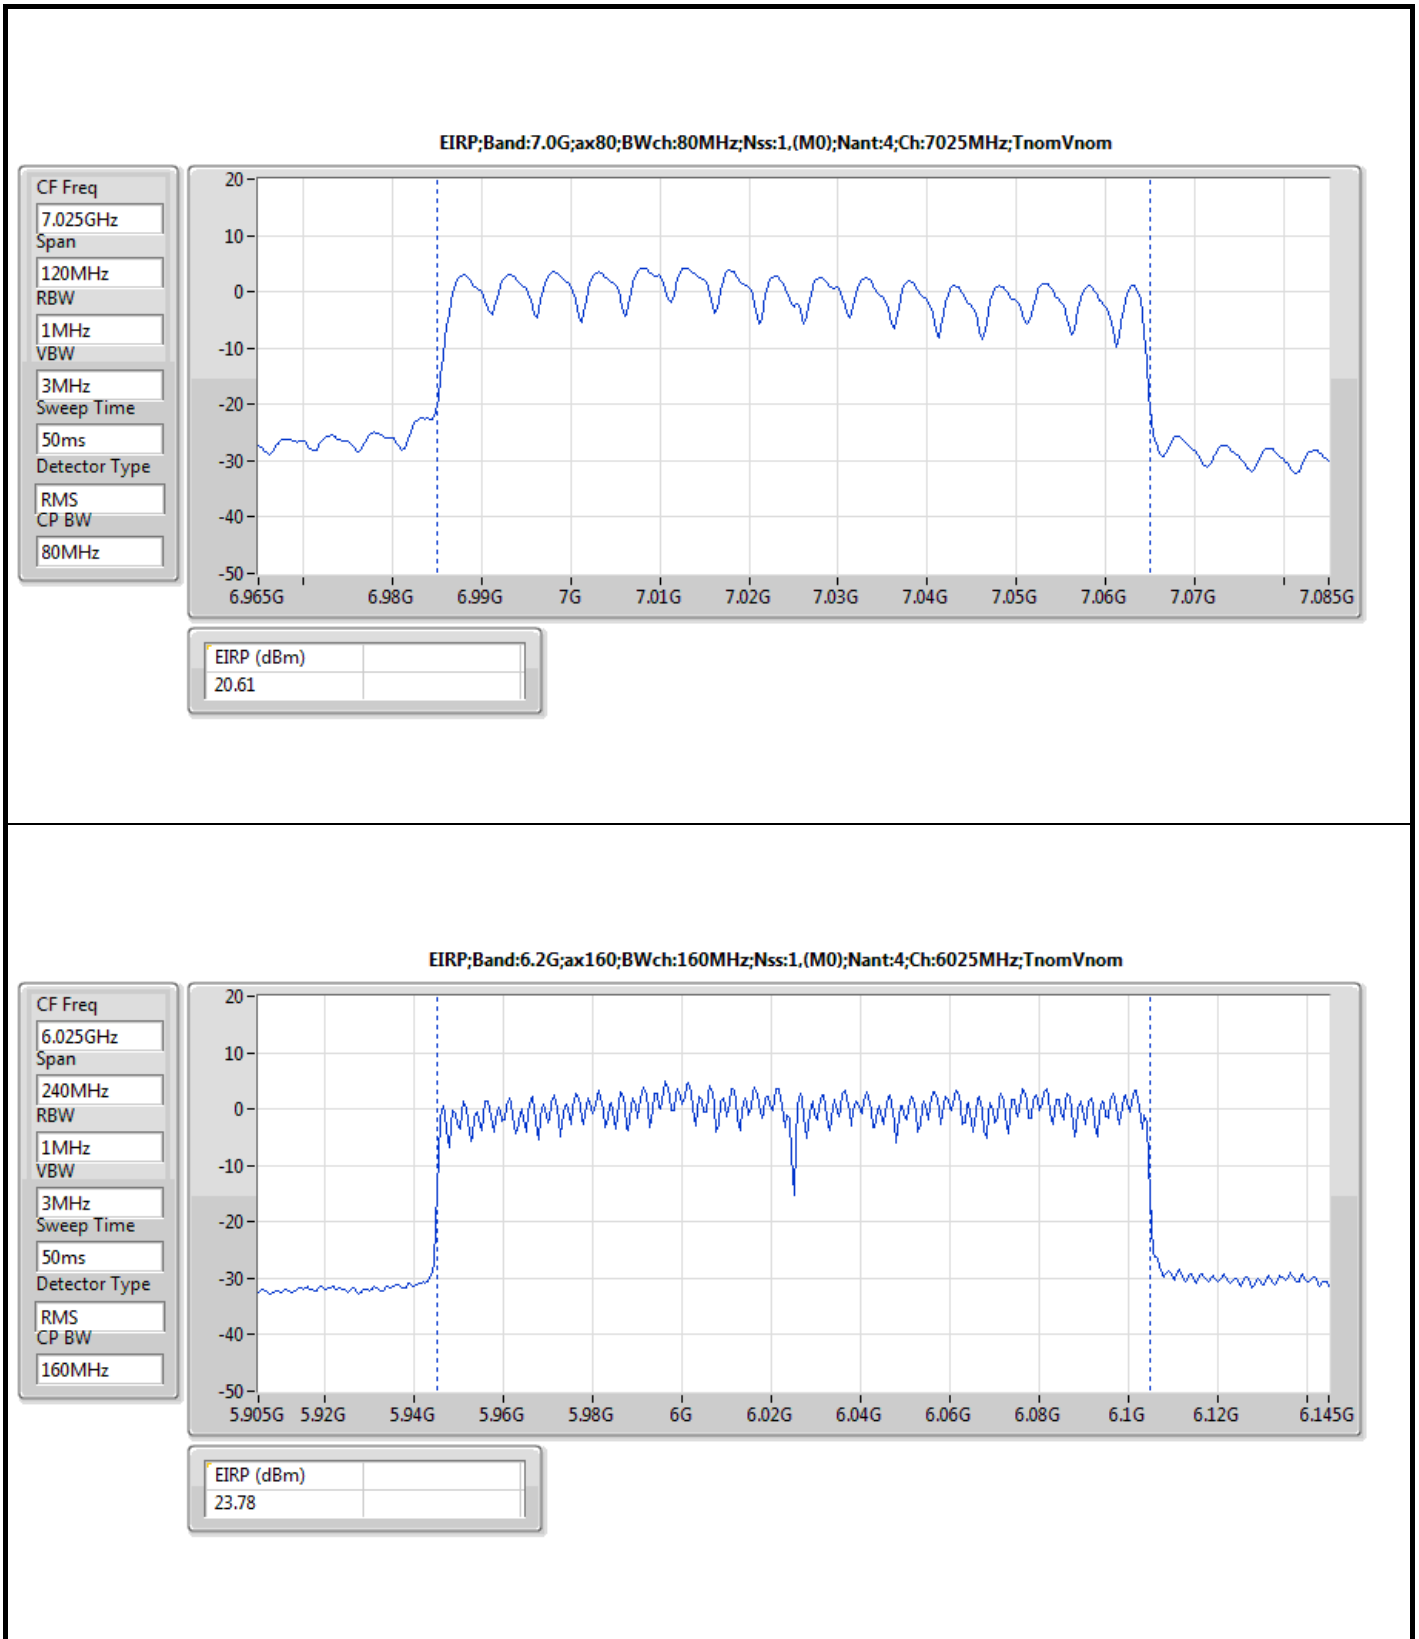

DG = Directional Gain; Port X = Port X output power
 The test result used radiated measurement.

Summary

Mode	EIRP (dBm)	EIRP (W)
5.925-6.425GHz	-	-
802.11ax HEW20-BF_Nss1,(MCS0)_4TX	17.63	0.05794
802.11ax HEW40-BF_Nss1,(MCS0)_4TX	21.19	0.13152
802.11ax HEW80-BF_Nss1,(MCS0)_4TX	23.83	0.24155
802.11ax HEW160-BF_Nss1,(MCS0)_4TX	23.89	0.24491
6.425-6.525GHz	-	-
802.11ax HEW20-BF_Nss1,(MCS0)_4TX	18.24	0.06668
802.11ax HEW40-BF_Nss1,(MCS0)_4TX	21.81	0.15171
802.11ax HEW80-BF_Nss1,(MCS0)_4TX	23.69	0.23388
802.11ax HEW160-BF_Nss1,(MCS0)_4TX	23.76	0.23768
6.525-6.875GHz	-	-
802.11ax HEW20-BF_Nss1,(MCS0)_4TX	17.49	0.05610
802.11ax HEW40-BF_Nss1,(MCS0)_4TX	21.88	0.15417
802.11ax HEW80-BF_Nss1,(MCS0)_4TX	23.49	0.22336
802.11ax HEW160-BF_Nss1,(MCS0)_4TX	23.84	0.24210
6.875-7.125GHz	-	-
802.11ax HEW20-BF_Nss1,(MCS0)_4TX	17.63	0.05794
802.11ax HEW40-BF_Nss1,(MCS0)_4TX	21.20	0.13183
802.11ax HEW80-BF_Nss1,(MCS0)_4TX	23.03	0.20091
802.11ax HEW160-BF_Nss1,(MCS0)_4TX	23.81	0.24044