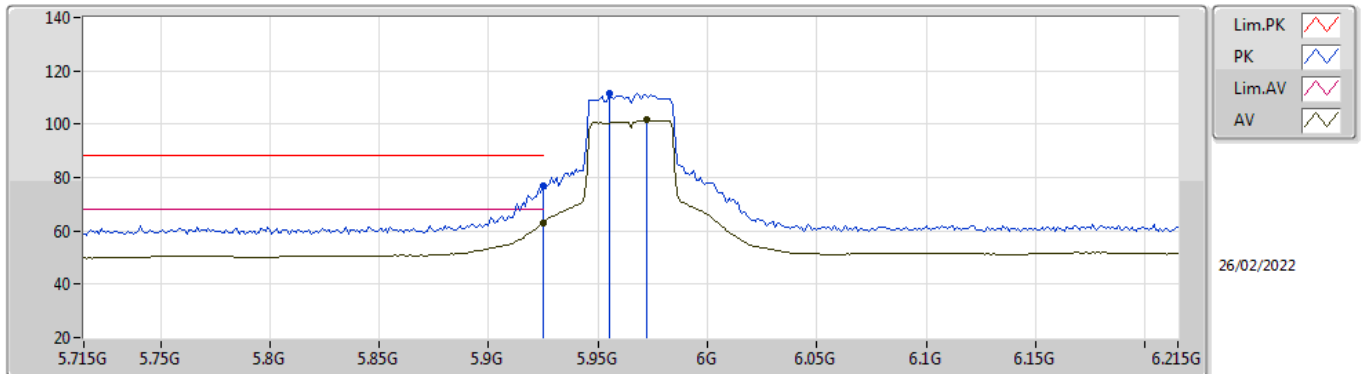

802.11ax HEW40_Nss1,(MCS0)_1TX

5965MHz_TnomVnom

EUT_X_1TX
Setting 58
01-A-E-2-10

Type	Freq (Hz)	Level (dBuV/m)	Limit (dBuV/m)	Margin (dB)	Raw (dBuV)	Dist (m)	Condition	Azimuth (°)	Height (m)	Comment	AF (dB)	CL (dB)	PA (dB)
PK	5.925G	76.72	88.20	-11.48	68.06	3	Vertical	239	2.03	-	35.00	6.60	32.94
RMS	5.925G	63.00	68.20	-5.20	54.34	3	Vertical	239	2.03	-	35.00	6.60	32.94
PK	5.955G	111.71	Inf	-Inf	102.94	3	Vertical	239	2.03	-	35.12	6.60	32.95
RMS	5.972G	101.47	Inf	-Inf	92.63	3	Vertical	239	2.03	-	35.19	6.60	32.95