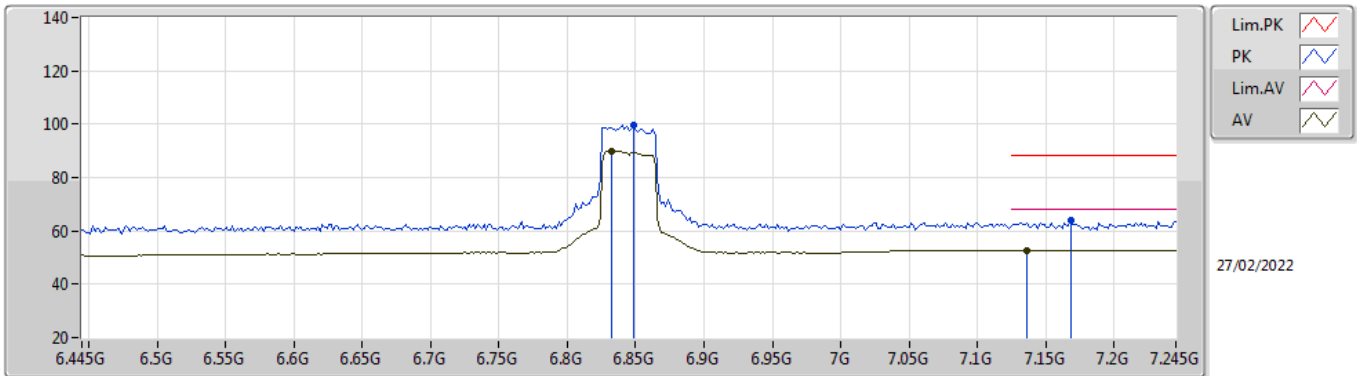

802.11ax HEW40_Nss1,(MCS0)_1TX

6845MHz_TnomVnom

EUT_X_1TX
Setting 61
01-A-E-2-10

Type	Freq (Hz)	Level (dBuV/m)	Limit (dBuV/m)	Margin (dB)	Raw (dBuV)	Dist (m)	Condition	Azimuth (°)	Height (m)	Comment	AF (dB)	CL (dB)	PA (dB)
PK	6.8482G	99.74	Inf	-Inf	89.20	3	Horizontal	225	1.28	-	36.59	7.07	33.12
RMS	6.8322G	89.88	Inf	-Inf	79.48	3	Horizontal	225	1.28	-	36.46	7.05	33.11
PK	7.1682G	64.20	88.20	-24.00	53.14	3	Horizontal	225	1.28	-	36.97	7.22	33.13
RMS	7.1362G	52.68	68.20	-15.52	41.80	3	Horizontal	225	1.28	-	36.79	7.23	33.14