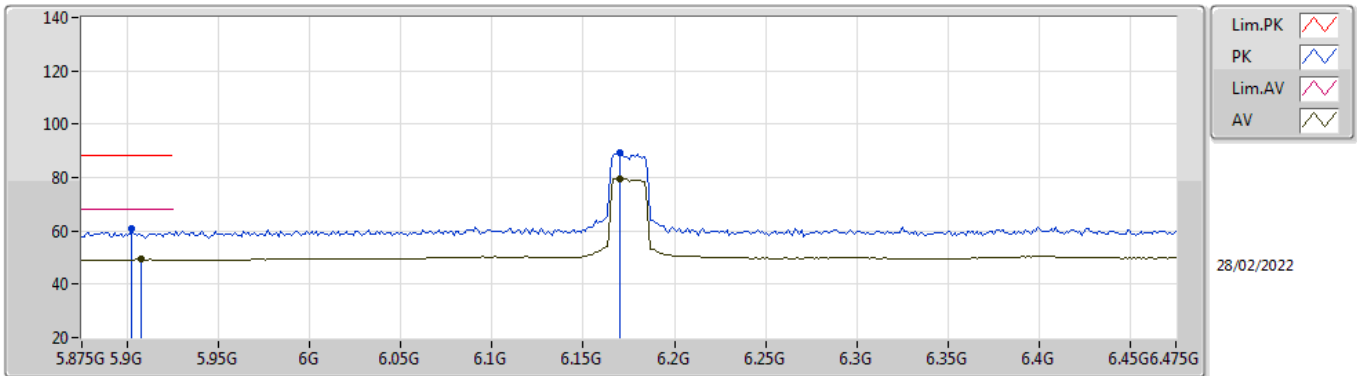

802.11ax HEW20_Nss1,(MCS0)_1TX

6175MHz_TnomVnom

EUT V_1TX
Setting 33
01-A-K-3-10

Type	Freq (Hz)	Level (dBuV/m)	Limit (dBuV/m)	Margin (dB)	Raw (dBuV)	Dist (m)	Condition	Azimuth (°)	Height (m)	Comment	AF (dB)	CL (dB)	PA (dB)
PK	5.9026G	60.79	88.20	-27.41	52.22	3	Vertical	357	1.98	-	34.91	6.60	32.94
RMS	5.9074G	49.25	68.20	-18.95	40.66	3	Vertical	357	1.98	-	34.93	6.60	32.94
PK	6.1702G	89.36	Inf	-Inf	80.07	3	Vertical	357	1.98	-	35.38	6.86	32.95
RMS	6.1702G	79.63	Inf	-Inf	70.34	3	Vertical	357	1.98	-	35.38	6.86	32.95