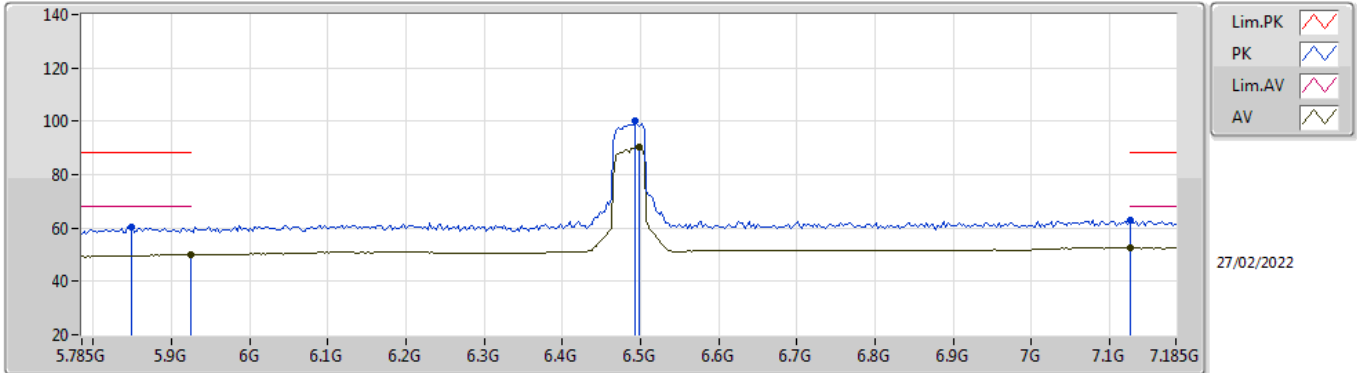

802.11ax HEW40_Nss1,(MCS0)_1TX

6485MHz_TnomVnom

EUT_X_1TX
Setting 61
01-A-E-2-10

Type	Freq (Hz)	Level (dBuV/m)	Limit (dBuV/m)	Margin (dB)	Raw (dBuV)	Dist (m)	Condition	Azimuth (°)	Height (m)	Comment	AF (dB)	CL (dB)	PA (dB)
PK	5.8494G	60.33	88.20	-27.87	51.86	3	Horizontal	360	1.92	-	34.80	6.60	32.93
RMS	5.925G	50.05	68.20	-18.15	41.39	3	Horizontal	360	1.92	-	35.00	6.60	32.94
PK	6.4934G	100.07	Inf	-Inf	90.45	3	Horizontal	360	1.92	-	35.57	7.00	32.95
RMS	6.499G	90.17	Inf	-Inf	80.52	3	Horizontal	360	1.92	-	35.60	7.00	32.95
PK	7.1262G	62.94	88.20	-25.26	52.13	3	Horizontal	360	1.92	-	36.71	7.24	33.14
RMS	7.1262G	52.53	68.20	-15.67	41.72	3	Horizontal	360	1.92	-	36.71	7.24	33.14