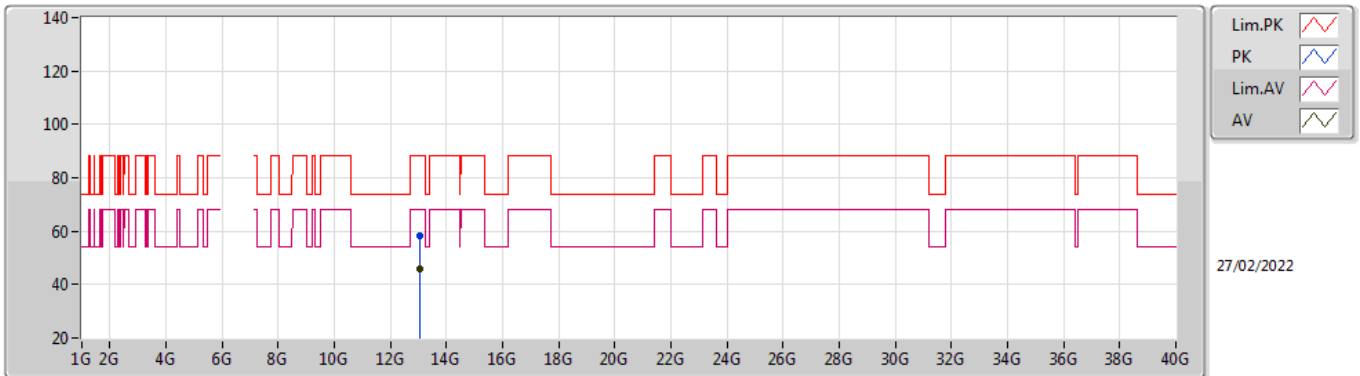

802.11ax HEW40_Nss1,(MCS0)_1TX

6525MHz Straddle 6.425-6.525GHz_TnomVnom

EUT X_1TX
Setting 60
01-A-E-2

Type	Freq (Hz)	Level (dBuV/m)	Limit (dBuV/m)	Margin (dB)	Raw (dBuV)	Dist (m)	Condition	Azimuth (°)	Height (m)	Comment	AF (dB)	CL (dB)	PA (dB)
PK	13.04238G	58.08	88.20	-30.12	40.54	3	Vertical	261	2.99	-	39.64	9.47	31.57
RMS	13.05168G	45.92	68.20	-22.28	28.35	3	Vertical	261	2.99	-	39.65	9.47	31.55