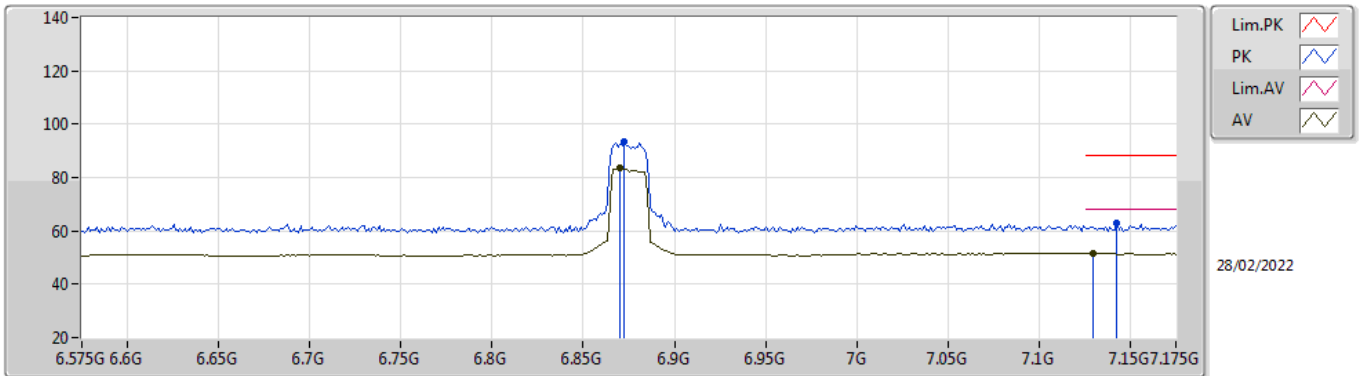

802.11ax HEW20_Nss1,(MCS0)_1TX

6875MHz Straddle 6.525-6.875GHz_TnomVnom

EUT Y_1TX
Setting 36
01-A-K-3-10

Type	Freq (Hz)	Level (dBuV/m)	Limit (dBuV/m)	Margin (dB)	Raw (dBuV)	Dist (m)	Condition	Azimuth (°)	Height (m)	Comment	AF (dB)	CL (dB)	PA (dB)
PK	6.8726G	93.31	Inf	-Inf	82.91	3	Vertical	15	2.95	-	36.42	7.11	33.13
RMS	6.8702G	83.48	Inf	-Inf	73.06	3	Vertical	15	2.95	-	36.44	7.11	33.13
PK	7.1426G	62.79	88.20	-25.41	51.86	3	Vertical	15	2.95	-	36.84	7.23	33.14
RMS	7.1294G	51.58	68.20	-16.62	40.74	3	Vertical	15	2.95	-	36.74	7.24	33.14