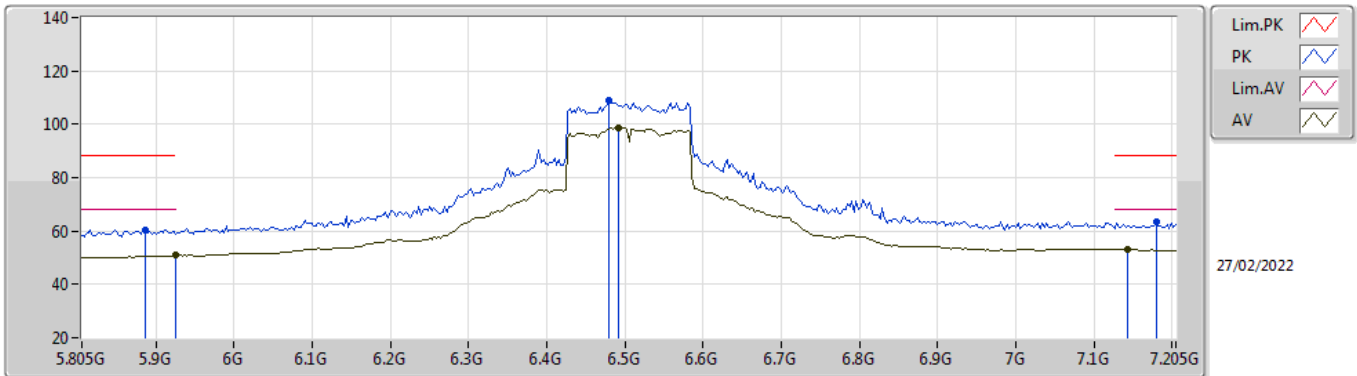

802.11ax HEW160_Nss1,(MCS0)_1TX

6505MHz Straddle 6.425-6.525GHz_TnomVnom

EUT X_1TX
Setting 79
01-A-E-2-10

Type	Freq (Hz)	Level (dBuV/m)	Limit (dBuV/m)	Margin (dB)	Raw (dBuV)	Dist (m)	Condition	Azimuth (°)	Height (m)	Comment	AF (dB)	CL (dB)	PA (dB)
PK	5.8862G	60.42	88.20	-27.78	51.89	3	Vertical	228	2.03	-	34.87	6.60	32.94
RMS	5.925G	50.80	68.20	-17.40	42.14	3	Vertical	228	2.03	-	35.00	6.60	32.94
PK	6.4798G	109.18	Inf	-Inf	99.61	3	Vertical	228	2.03	-	35.52	7.00	32.95
RMS	6.491G	98.77	Inf	-Inf	89.16	3	Vertical	228	2.03	-	35.56	7.00	32.95
PK	7.1798G	63.46	88.20	-24.74	52.36	3	Vertical	228	2.03	-	37.02	7.21	33.13
RMS	7.1434G	53.12	68.20	-15.08	42.18	3	Vertical	228	2.03	-	36.85	7.23	33.14