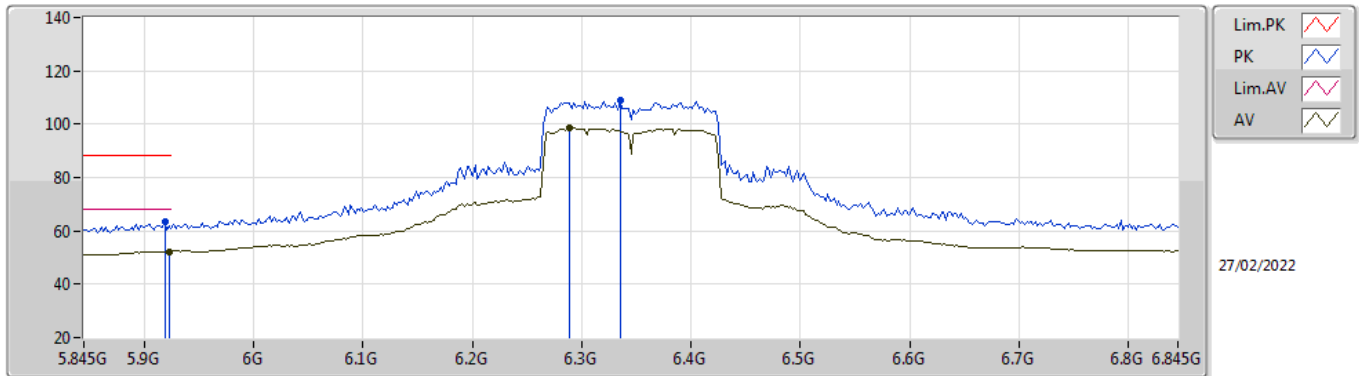

802.11ax HEW160_Nss1,(MCS0)_1TX

6345MHz_TnomVnom

EUT_X_1TX
Setting 76
01-A-E-2-10

Type	Freq (Hz)	Level (dBuV/m)	Limit (dBuV/m)	Margin (dB)	Raw (dBuV)	Dist (m)	Condition	Azimuth (°)	Height (m)	Comment	AF (dB)	CL (dB)	PA (dB)
PK	5.919G	63.27	88.20	-24.93	54.63	3	Vertical	237	2.13	-	34.98	6.60	32.94
RMS	5.923G	52.28	68.20	-15.92	43.63	3	Vertical	237	2.13	-	34.99	6.60	32.94
PK	6.335G	109.20	Inf	-Inf	99.88	3	Vertical	237	2.13	-	35.30	6.97	32.95
RMS	6.289G	98.51	Inf	-Inf	89.26	3	Vertical	237	2.13	-	35.26	6.94	32.95