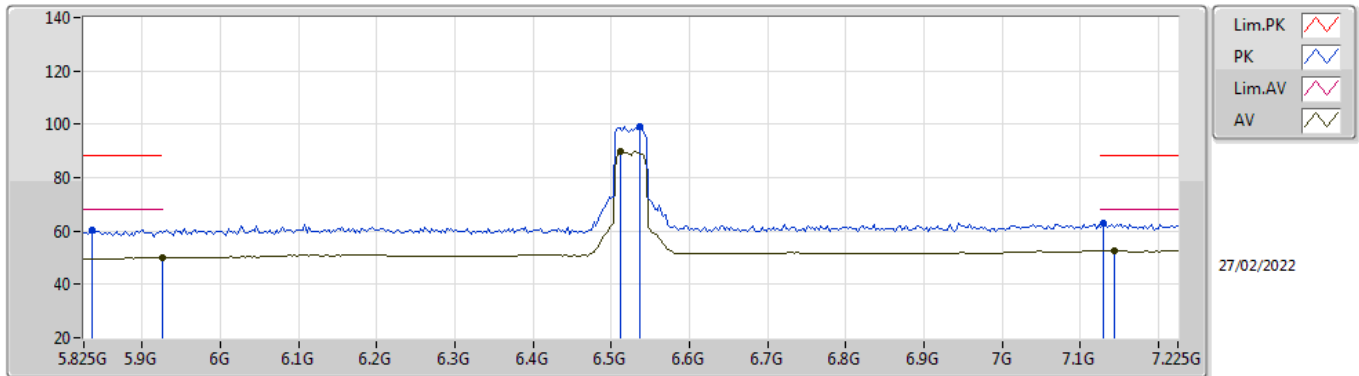

802.11ax HEW40_Nss1,(MCS0)_1TX

6525MHz Straddle 6.425-6.525GHz_TnomVnom

EUT_X_1TX
Setting 60
01-A-E-2-10

Type	Freq (Hz)	Level (dBuV/m)	Limit (dBuV/m)	Margin (dB)	Raw (dBuV)	Dist (m)	Condition	Azimuth (°)	Height (m)	Comment	AF (dB)	CL (dB)	PA (dB)
PK	5.8362G	60.60	88.20	-27.60	52.24	3	Horizontal	0	2.16	-	34.69	6.60	32.93
RMS	5.925G	50.07	68.20	-18.13	41.41	3	Horizontal	0	2.16	-	35.00	6.60	32.94
PK	6.5362G	99.39	Inf	-Inf	89.62	3	Horizontal	0	2.16	-	35.74	7.00	32.97
RMS	6.511G	89.89	Inf	-Inf	80.21	3	Horizontal	0	2.16	-	35.64	7.00	32.96
PK	7.1298G	62.84	88.20	-25.36	52.00	3	Horizontal	0	2.16	-	36.74	7.24	33.14
RMS	7.1438G	52.59	68.20	-15.61	41.65	3	Horizontal	0	2.16	-	36.85	7.23	33.14