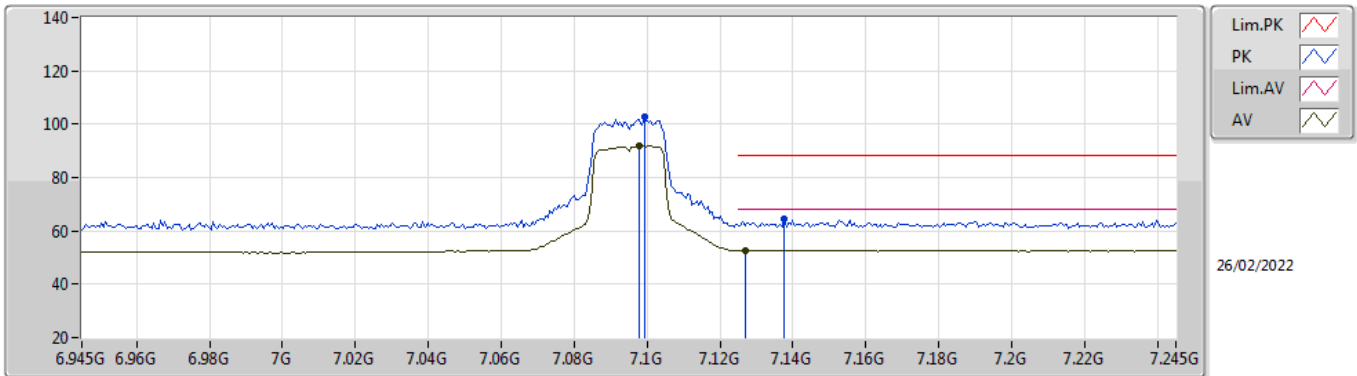

802.11ax HEW20_Nss1,(MCS0)_1TX

7095MHz_TnomVnom

EUT X_1TX
Setting 52
01-A-E-2-10

Type	Freq (Hz)	Level (dBuV/m)	Limit (dBuV/m)	Margin (dB)	Raw (dBuV)	Dist (m)	Condition	Azimuth (°)	Height (m)	Comment	AF (dB)	CL (dB)	PA (dB)
PK	7.0992G	103.01	Inf	-Inf	92.41	3	Horizontal	213	1.51	-	36.50	7.25	33.15
RMS	7.098G	91.74	Inf	-Inf	81.14	3	Horizontal	213	1.51	-	36.50	7.25	33.15
PK	7.1376G	64.68	88.20	-23.52	53.79	3	Horizontal	213	1.51	-	36.80	7.23	33.14
RMS	7.1268G	52.73	68.20	-15.47	41.92	3	Horizontal	213	1.51	-	36.71	7.24	33.14