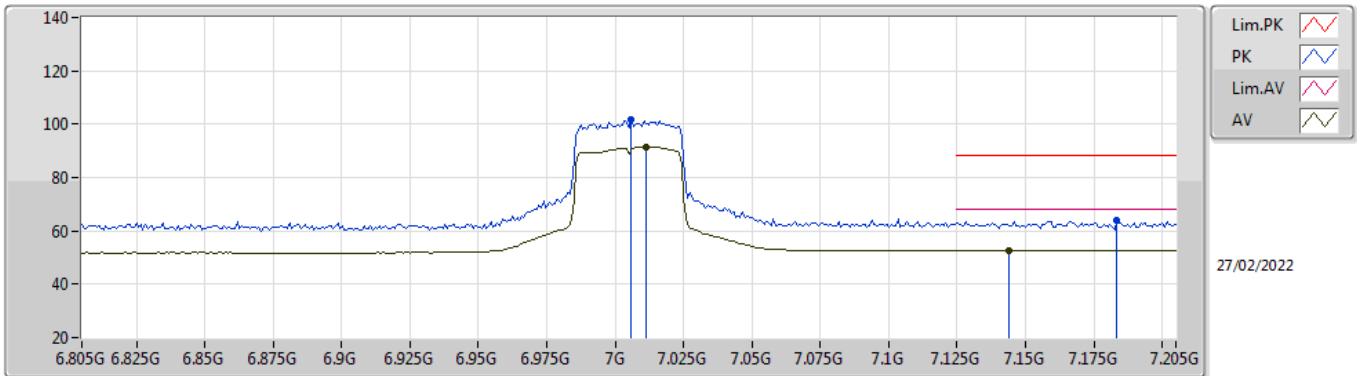

802.11ax HEW40_Nss1,(MCS0)_1TX

7005MHz_TnomVnom

EUT X_1TX
Setting 59
01-A-E-2-10

Type	Freq (Hz)	Level (dBuV/m)	Limit (dBuV/m)	Margin (dB)	Raw (dBuV)	Dist (m)	Condition	Azimuth (°)	Height (m)	Comment	AF (dB)	CL (dB)	PA (dB)
PK	7.0058G	101.56	Inf	-Inf	91.12	3	Horizontal	210	1.32	-	36.33	7.30	33.19
RMS	7.0114G	91.62	Inf	-Inf	81.15	3	Horizontal	210	1.32	-	36.37	7.29	33.19
PK	7.1834G	63.82	88.20	-24.38	52.70	3	Horizontal	210	1.32	-	37.03	7.21	33.12
RMS	7.1442G	52.81	68.20	-15.39	41.87	3	Horizontal	210	1.32	-	36.85	7.23	33.14