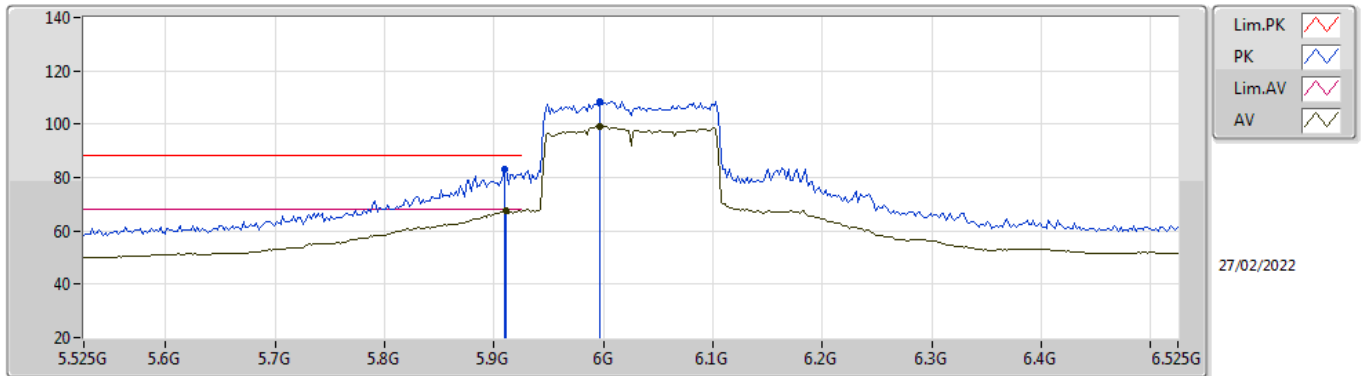

802.11ax HEW160_Nss1,(MCS0)_1TX

6025MHz_TnomVnom

EUT_X_1TX
Setting 68
01-A-E-2-10

Type	Freq (Hz)	Level (dBuV/m)	Limit (dBuV/m)	Margin (dB)	Raw (dBuV)	Dist (m)	Condition	Azimuth (°)	Height (m)	Comment	AF (dB)	CL (dB)	PA (dB)
PK	5.909G	83.13	88.20	-5.07	74.53	3	Vertical	241	1.98	-	34.94	6.60	32.94
RMS	5.911G	67.80	68.20	-0.40	59.20	3	Vertical	241	1.98	-	34.94	6.60	32.94
PK	5.997G	108.40	Inf	-Inf	99.46	3	Vertical	241	1.98	-	35.29	6.60	32.95
RMS	5.997G	99.31	Inf	-Inf	90.37	3	Vertical	241	1.98	-	35.29	6.60	32.95