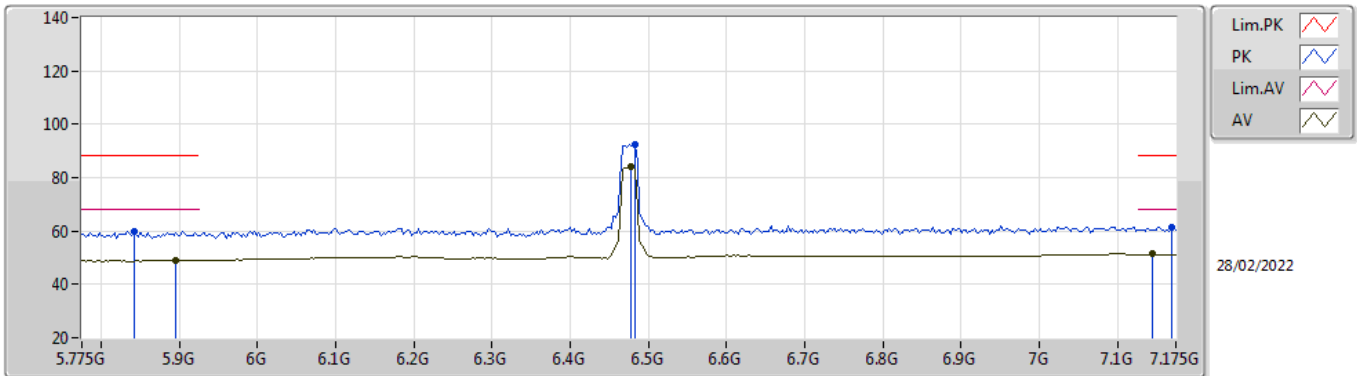

802.11ax HEW20_Nss1,(MCS0)_1TX

6475MHz_TnomVnom

EUT_V_1TX
Setting 33
01-A-K-3-10

Type	Freq (Hz)	Level (dBuV/m)	Limit (dBuV/m)	Margin (dB)	Raw (dBuV)	Dist (m)	Condition	Azimuth (°)	Height (m)	Comment	AF (dB)	CL (dB)	PA (dB)
PK	5.8422G	59.92	88.20	-28.28	51.51	3	Vertical	14	2.94	-	34.74	6.60	32.93
RMS	5.8954G	49.17	68.20	-19.03	40.62	3	Vertical	14	2.94	-	34.89	6.60	32.94
PK	6.4834G	92.58	Inf	-Inf	83.00	3	Vertical	14	2.94	-	35.53	7.00	32.95
RMS	6.4778G	83.93	Inf	-Inf	74.37	3	Vertical	14	2.94	-	35.51	7.00	32.95
PK	7.1694G	61.35	88.20	-26.85	50.28	3	Vertical	14	2.94	-	36.98	7.22	33.13
RMS	7.1442G	51.33	68.20	-16.87	40.39	3	Vertical	14	2.94	-	36.85	7.23	33.14