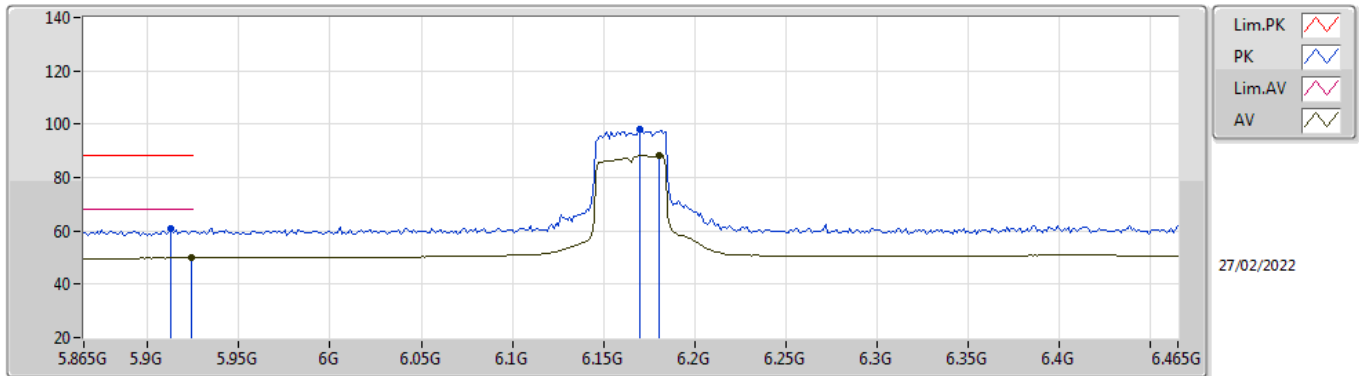

802.11ax HEW40_Nss1,(MCS0)_1TX

6165MHz_TnomVnom

EUT X_1TX
Setting 60
01-A-E-2-10

Type	Freq (Hz)	Level (dBuV/m)	Limit (dBuV/m)	Margin (dB)	Raw (dBuV)	Dist (m)	Condition	Azimuth (°)	Height (m)	Comment	AF (dB)	CL (dB)	PA (dB)
PK	5.913G	60.89	88.20	-27.31	52.28	3	Horizontal	331	1.98	-	34.95	6.60	32.94
RMS	5.9238G	49.98	68.20	-18.22	41.32	3	Horizontal	331	1.98	-	35.00	6.60	32.94
PK	6.1698G	98.26	Inf	-Inf	88.98	3	Horizontal	331	1.98	-	35.38	6.85	32.95
RMS	6.1806G	88.26	Inf	-Inf	78.92	3	Horizontal	331	1.98	-	35.42	6.87	32.95