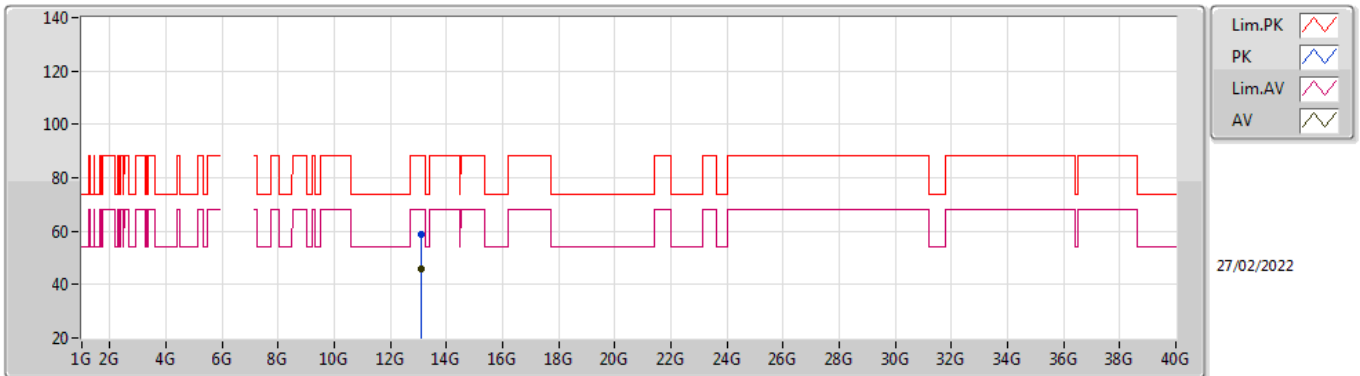

802.11ax HEW80_Nss1,(MCS0)_1TX

6545MHz Straddle 6.425-6.525GHz_TnomVnom

EUT X_1TX
Setting 72
01-A-E-2

Type	Freq (Hz)	Level (dBuV/m)	Limit (dBuV/m)	Margin (dB)	Raw (dBuV)	Dist (m)	Condition	Azimuth (°)	Height (m)	Comment	AF (dB)	CL (dB)	PA (dB)
PK	13.0942G	58.74	88.20	-29.46	41.06	3	Vertical	307	2.42	-	39.69	9.49	31.50
RMS	13.08808G	45.90	68.20	-22.30	28.23	3	Vertical	307	2.42	-	39.69	9.49	31.51