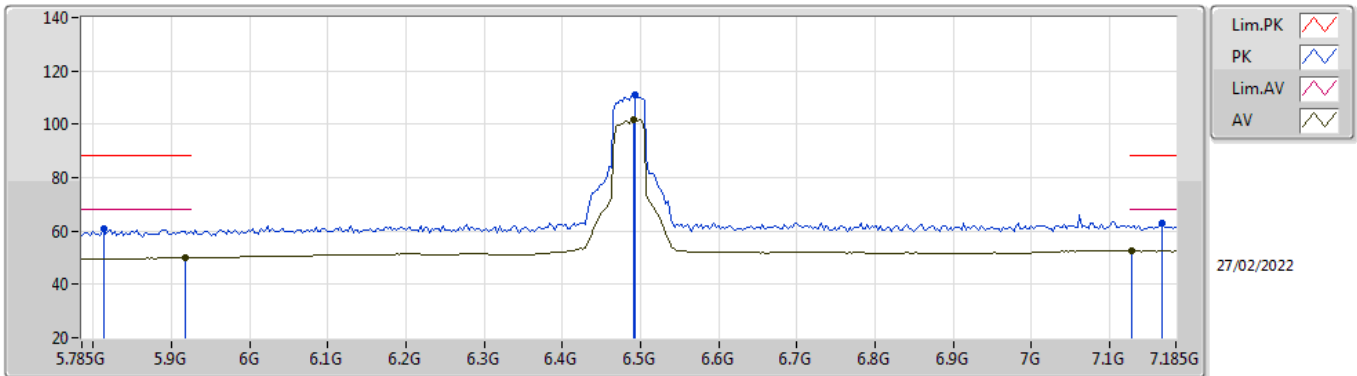

802.11ax HEW40_Nss1,(MCS0)_1TX

6485MHz_TnomVnom

EUT_X_1TX
Setting 61
01-A-E-2-10

Type	Freq (Hz)	Level (dBuV/m)	Limit (dBuV/m)	Margin (dB)	Raw (dBuV)	Dist (m)	Condition	Azimuth (°)	Height (m)	Comment	AF (dB)	CL (dB)	PA (dB)
PK	5.813G	60.65	88.20	-27.55	52.48	3	Vertical	228	2.04	-	34.50	6.60	32.93
RMS	5.9166G	50.05	68.20	-18.15	41.42	3	Vertical	228	2.04	-	34.97	6.60	32.94
PK	6.4934G	111.27	Inf	-Inf	101.65	3	Vertical	228	2.04	-	35.57	7.00	32.95
RMS	6.4906G	101.56	Inf	-Inf	91.95	3	Vertical	228	2.04	-	35.56	7.00	32.95
PK	7.1682G	63.18	88.20	-25.02	52.12	3	Vertical	228	2.04	-	36.97	7.22	33.13
RMS	7.129G	52.57	68.20	-15.63	41.74	3	Vertical	228	2.04	-	36.73	7.24	33.14