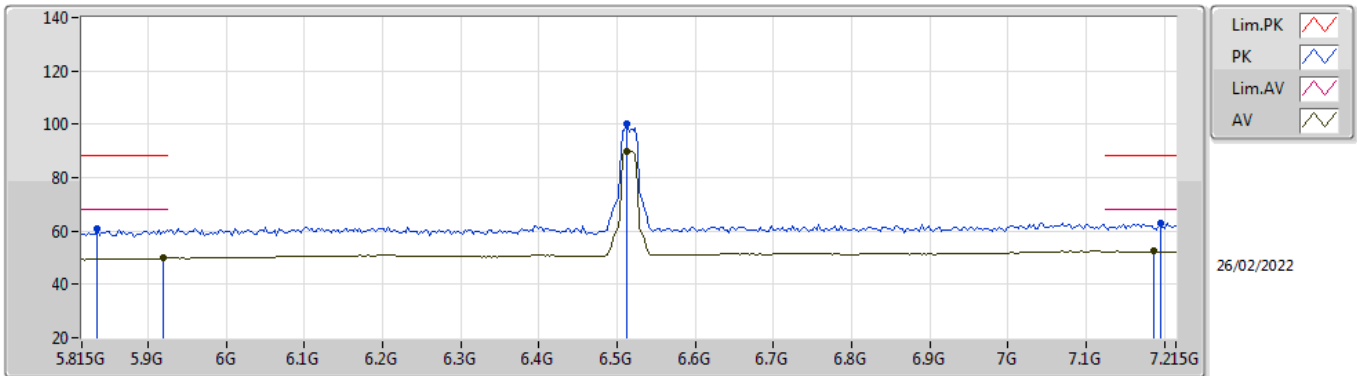

802.11ax HEW20_Nss1,(MCS0)_1TX

6515MHz_TnomVnom

EUT_X_1TX
Setting 49
01-A-E-2-10

Type	Freq (Hz)	Level (dBuV/m)	Limit (dBuV/m)	Margin (dB)	Raw (dBuV)	Dist (m)	Condition	Azimuth (°)	Height (m)	Comment	AF (dB)	CL (dB)	PA (dB)
PK	5.8346G	60.87	88.20	-27.33	52.52	3	Horizontal	360	2.18	-	34.68	6.60	32.93
RMS	5.9186G	49.76	68.20	-18.44	41.13	3	Horizontal	360	2.18	-	34.97	6.60	32.94
PK	6.5122G	100.12	Inf	-Inf	90.43	3	Horizontal	360	2.18	-	35.65	7.00	32.96
RMS	6.5122G	90.08	Inf	-Inf	80.39	3	Horizontal	360	2.18	-	35.65	7.00	32.96
PK	7.1954G	62.72	88.20	-25.48	51.56	3	Horizontal	360	2.18	-	37.08	7.20	33.12
RMS	7.187G	52.35	68.20	-15.85	41.21	3	Horizontal	360	2.18	-	37.05	7.21	33.12