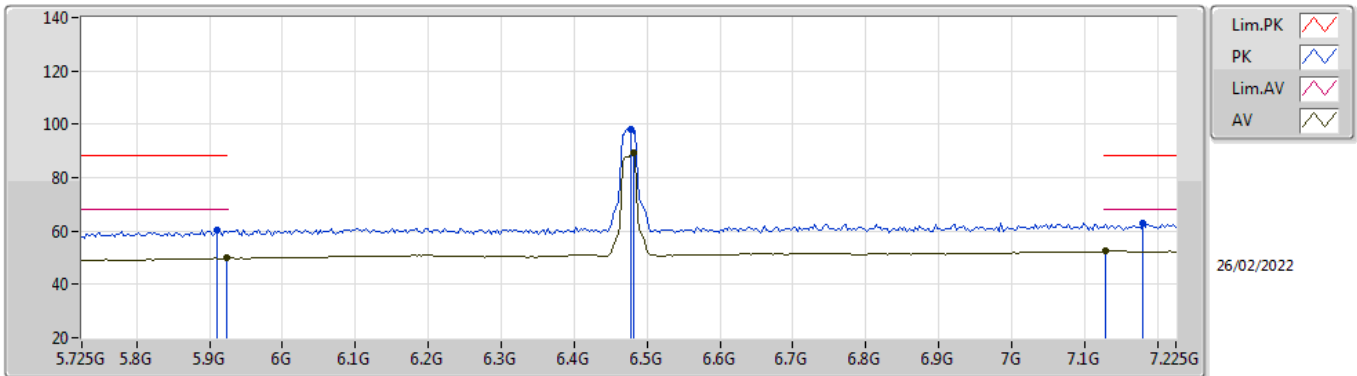

802.11ax HEW20_Nss1,(MCS0)_1TX

6475MHz_TnomVnom

EUT_X_1TX
Setting 49
01-A-E-2-10

Type	Freq (Hz)	Level (dBuV/m)	Limit (dBuV/m)	Margin (dB)	Raw (dBuV)	Dist (m)	Condition	Azimuth (°)	Height (m)	Comment	AF (dB)	CL (dB)	PA (dB)
PK	5.911G	60.11	88.20	-28.09	51.51	3	Horizontal	360	2.11	-	34.94	6.60	32.94
RMS	5.923G	49.83	68.20	-18.37	41.18	3	Horizontal	360	2.11	-	34.99	6.60	32.94
PK	6.478G	98.15	Inf	-Inf	88.59	3	Horizontal	360	2.11	-	35.51	7.00	32.95
RMS	6.481G	89.42	Inf	-Inf	79.85	3	Horizontal	360	2.11	-	35.52	7.00	32.95
PK	7.18G	62.97	88.20	-25.23	51.87	3	Horizontal	360	2.11	-	37.02	7.21	33.13
RMS	7.129G	52.49	68.20	-15.71	41.66	3	Horizontal	360	2.11	-	36.73	7.24	33.14