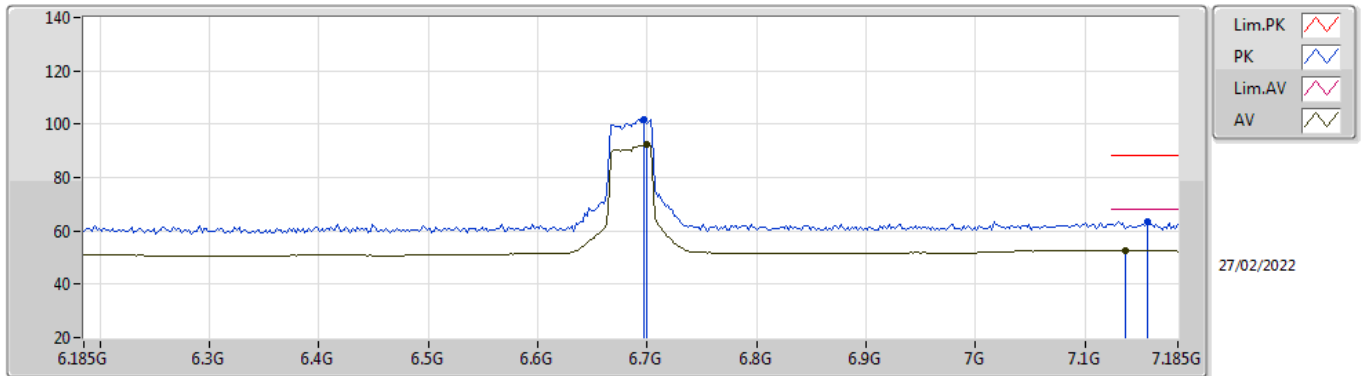

802.11ax HEW40_Nss1,(MCS0)_1TX

6685MHz_TnomVnom

EUT_X_1TX
Setting 61
01-A-E-2-10

Type	Freq (Hz)	Level (dBuV/m)	Limit (dBuV/m)	Margin (dB)	Raw (dBuV)	Dist (m)	Condition	Azimuth (°)	Height (m)	Comment	AF (dB)	CL (dB)	PA (dB)
PK	6.697G	101.93	Inf	-Inf	92.06	3	Horizontal	359	2.23	-	35.91	7.00	33.04
RMS	6.699G	92.18	Inf	-Inf	82.33	3	Horizontal	359	2.23	-	35.90	7.00	33.05
PK	7.157G	63.50	88.20	-24.70	52.48	3	Horizontal	359	2.23	-	36.93	7.22	33.13
RMS	7.137G	52.65	68.20	-15.55	41.76	3	Horizontal	359	2.23	-	36.80	7.23	33.14