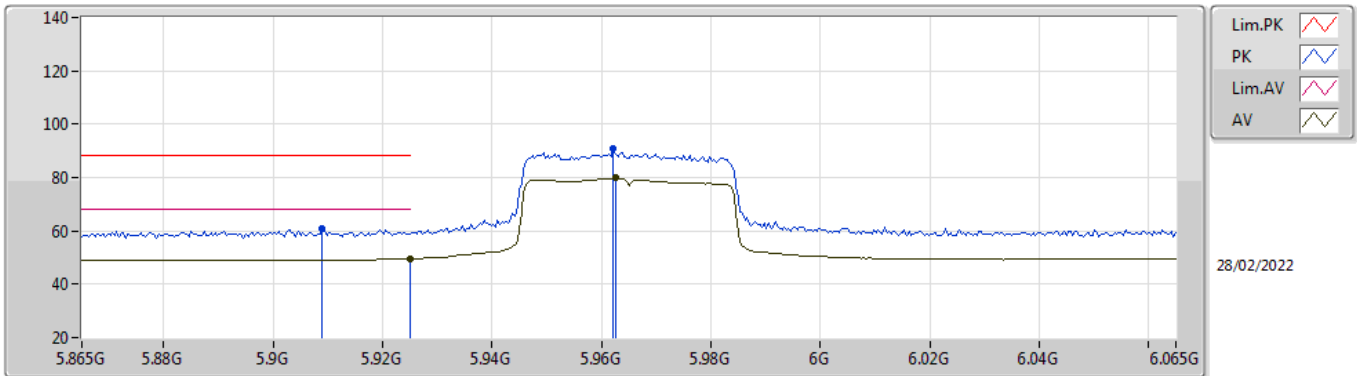

802.11ax HEW40_Nss1,(MCS0)_1TX

5965MHz_TnomVnom

EUT Y_1TX
Setting 42
01-A-K-3-10

Type	Freq (Hz)	Level (dBuV/m)	Limit (dBuV/m)	Margin (dB)	Raw (dBuV)	Dist (m)	Condition	Azimuth (°)	Height (m)	Comment	AF (dB)	CL (dB)	PA (dB)
PK	5.909G	61.12	88.20	-27.08	52.52	3	Vertical	0	1.91	-	34.94	6.60	32.94
RMS	5.925G	49.63	68.20	-18.57	40.97	3	Vertical	0	1.91	-	35.00	6.60	32.94
PK	5.9622G	90.88	Inf	-Inf	82.08	3	Vertical	0	1.91	-	35.15	6.60	32.95
RMS	5.9626G	79.75	Inf	-Inf	70.95	3	Vertical	0	1.91	-	35.15	6.60	32.95