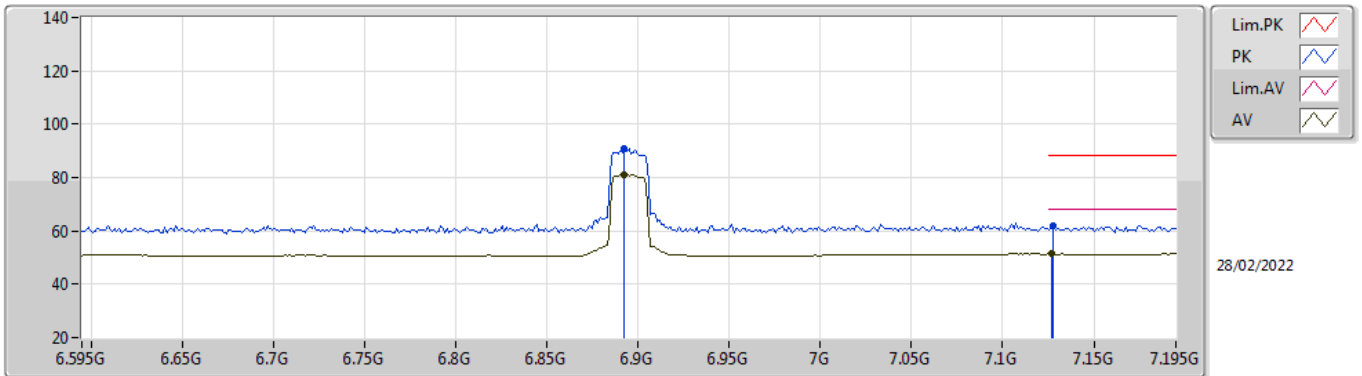

802.11ax HEW20_Nss1,(MCS0)_1TX

6895MHz_TnomVnom

EUT V_1TX
Setting 36
01-A-K-3-10

Type	Freq (Hz)	Level (dBuV/m)	Limit (dBuV/m)	Margin (dB)	Raw (dBuV)	Dist (m)	Condition	Azimuth (°)	Height (m)	Comment	AF (dB)	CL (dB)	PA (dB)
PK	6.8926G	90.74	Inf	-Inf	80.48	3	Vertical	14	2.19	-	36.26	7.14	33.14
RMS	6.8926G	81.25	Inf	-Inf	70.99	3	Vertical	14	2.19	-	36.26	7.14	33.14
PK	7.1278G	62.10	88.20	-26.10	51.28	3	Vertical	14	2.19	-	36.72	7.24	33.14
RMS	7.1266G	51.39	68.20	-16.81	40.58	3	Vertical	14	2.19	-	36.71	7.24	33.14