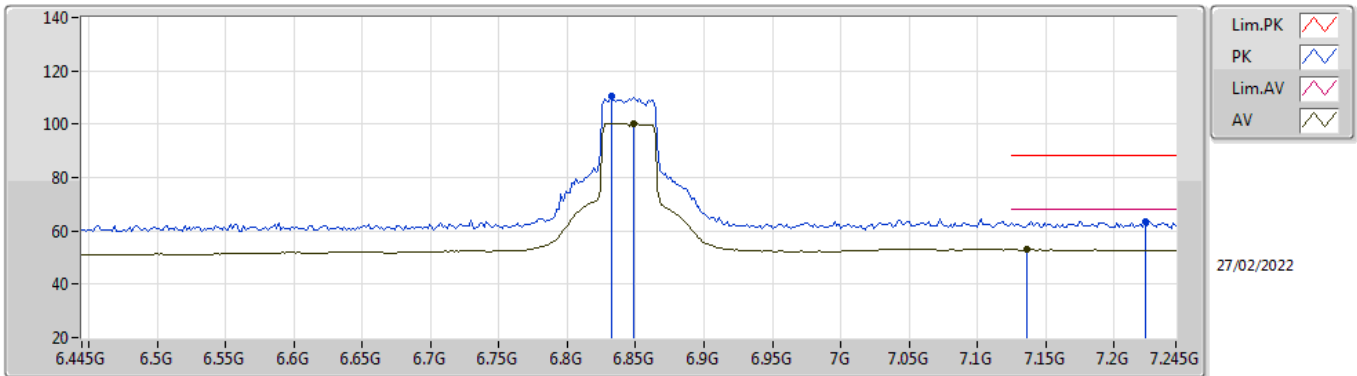

802.11ax HEW40_Nss1,(MCS0)_1TX

6845MHz_TnomVnom

EUT X_1TX
Setting 61
01-A-E-2-10

Type	Freq (Hz)	Level (dBuV/m)	Limit (dBuV/m)	Margin (dB)	Raw (dBuV)	Dist (m)	Condition	Azimuth (°)	Height (m)	Comment	AF (dB)	CL (dB)	PA (dB)
PK	6.8322G	110.34	Inf	-Inf	99.94	3	Vertical	227	1.90	-	36.46	7.05	33.11
RMS	6.8482G	100.27	Inf	-Inf	89.73	3	Vertical	227	1.90	-	36.59	7.07	33.12
PK	7.2226G	63.64	88.20	-24.56	52.43	3	Vertical	227	1.90	-	37.10	7.22	33.11
RMS	7.1362G	53.00	68.20	-15.20	42.12	3	Vertical	227	1.90	-	36.79	7.23	33.14