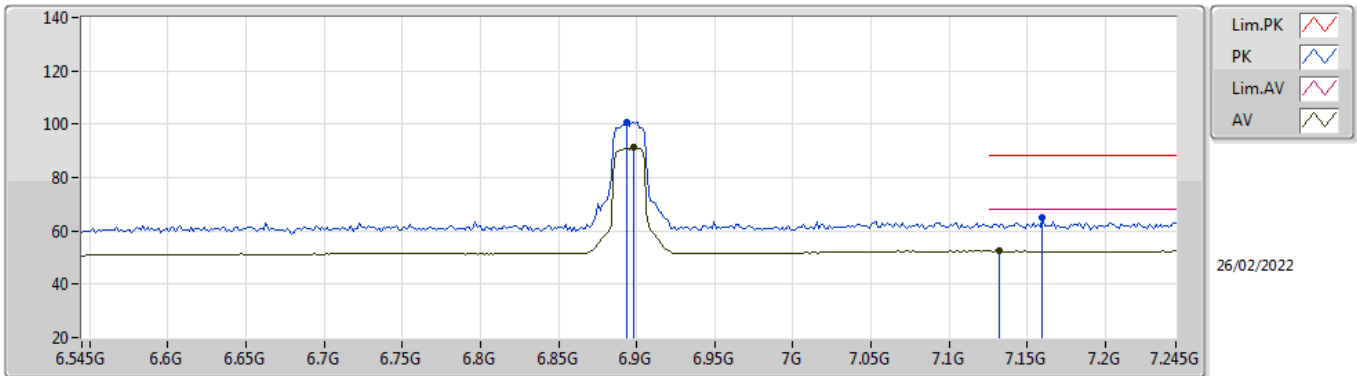

802.11ax HEW20_Nss1,(MCS0)_1TX

6895MHz_TnomVnom

EUT X_1TX
Setting 52
01-A-E-2-10

Type	Freq (Hz)	Level (dBuV/m)	Limit (dBuV/m)	Margin (dB)	Raw (dBuV)	Dist (m)	Condition	Azimuth (°)	Height (m)	Comment	AF (dB)	CL (dB)	PA (dB)
PK	6.8936G	100.91	Inf	-Inf	90.66	3	Horizontal	212	1.77	-	36.25	7.14	33.14
RMS	6.8978G	91.22	Inf	-Inf	80.99	3	Horizontal	212	1.77	-	36.22	7.15	33.14
PK	7.1596G	65.03	88.20	-23.17	54.00	3	Horizontal	212	1.77	-	36.94	7.22	33.13
RMS	7.1316G	52.41	68.20	-15.79	41.57	3	Horizontal	212	1.77	-	36.75	7.23	33.14