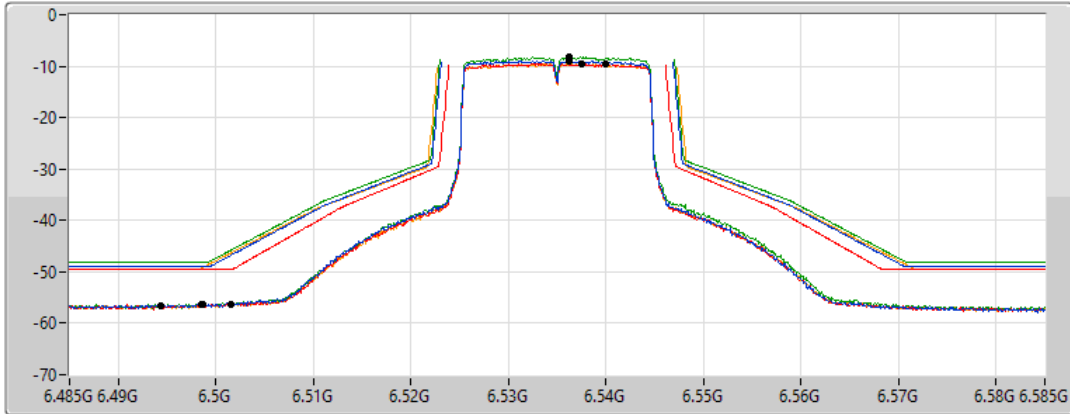

802.11ax HEW20-BF_Nss1,(MCS0)_4TX

MASK

6535MHz_TnomVnom

19/02/2022

CF Freq
6.535GHz

Span
100MHz

RBW
300kHz

VBW
1MHz

Sweep Time
20ms

Detector Type
RMS

Port 1

Port 2

Port 3

Port 4

Ref(Hz)	Ref(dBm)	Freq(Hz)	Level(dBm)	Limit(dBm)	Margin(dB)	Port
6.5362G	-8.98	6.4987G	-56.33	-48.98	-7.35	1
6.54G	-9.49	6.5015G	-56.29	-49.49	-6.80	2
6.5362G	-8.24	6.4985G	-56.33	-48.24	-8.09	3
6.5375G	-9.56	6.4943G	-56.47	-49.56	-6.91	4

802.11ax HEW20-BF_Nss1,(MCS0)_4TX

MASK