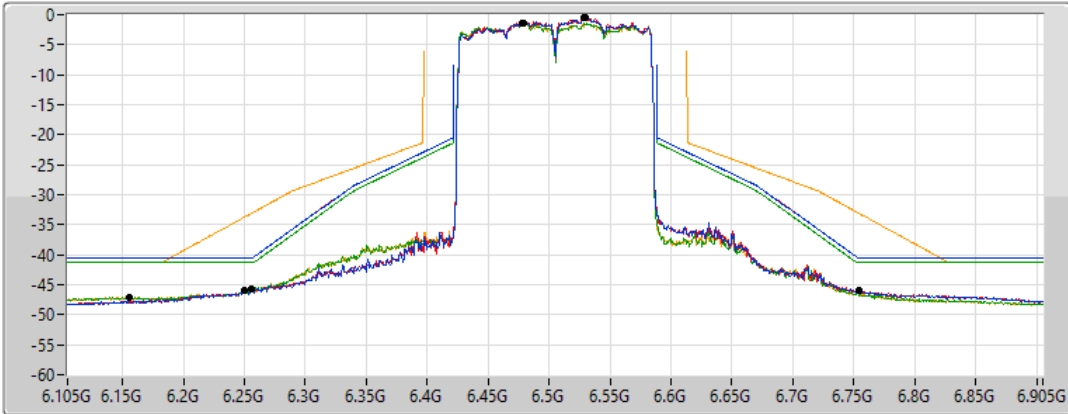

802.11ax HEW160-BF_Nss1,(MCS0)_4TX

MASK

6505MHz Straddle 6.425-6.525GHz_TnomVnom

19/02/2022

CF Freq
6.505GHz

Span
800MHz

RBW
2MHz

VBW
10MHz

Sweep Time
20ms

Detector Type
RMS

Port 1

Port 2

Port 3

Port 4

Ref(Hz)	Ref(dBm)	Freq(Hz)	Level(dBm)	Limit(dBm)	Margin(dB)	Port
6.52978G	-0.52	6.2498G	-45.94	-40.52	-5.42	1
6.52818G	-0.50	6.7538G	-45.92	-40.50	-5.42	2
6.47783G	-1.35	6.2562G	-45.80	-41.35	-4.45	3
6.47943G	-1.35	6.1562G	-47.08	-41.35	-5.73	4