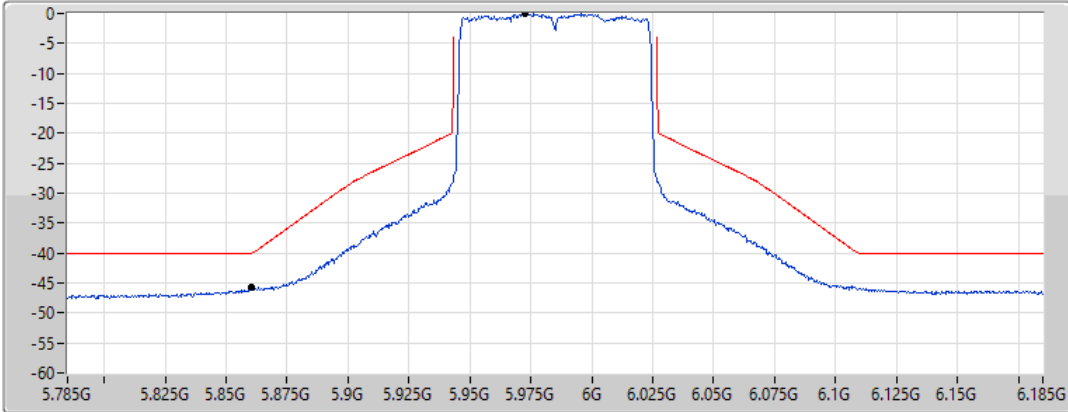

802.11ax HEW80_Nss1,(MCS0)_1TX
5985MHz_TnomVnom

MASK

22/02/2022

CF Freq
5.985GHz

Span
400MHz

RBW
1MHz

VBW
3MHz

Sweep Time
20ms

Detector Type
RMS

Ref(Hz)	Ref(dBm)	Freq(Hz)	Level(dBm)	Limit(dBm)	Margin(dB)	Port
5.97261G	-0.02	5.8606G	-45.82	-40.02	-5.80	1

802.11ax HEW80_Nss1,(MCS0)_1TX
6145MHz_TnomVnom

MASK

22/02/2022

CF Freq
6.145GHz

Span
400MHz

RBW
1MHz

VBW
3MHz

Sweep Time
20ms

Detector Type
RMS