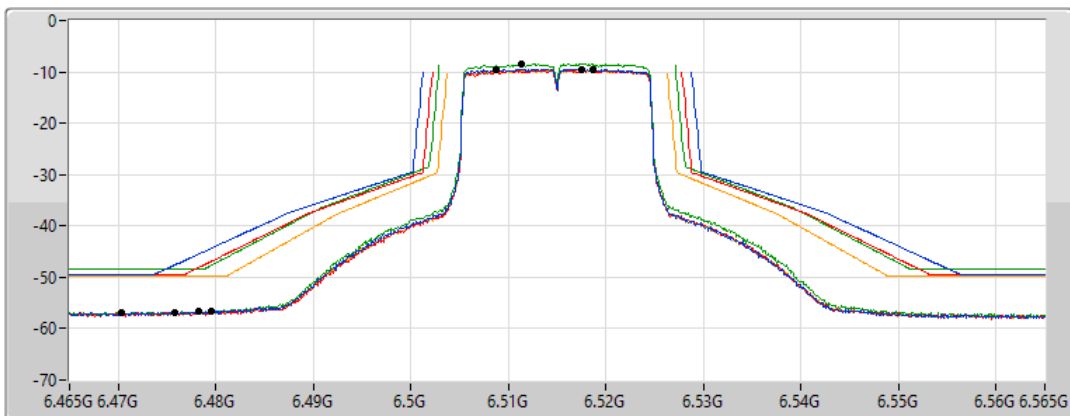

802.11ax HEW20_Nss1,(MCS0)_4TX

MASK

6515MHz_TnomVnom

19/02/2022

CF Freq
6.515GHz

Span
100MHz

RBW
300kHz

VBW
1MHz

Sweep Time
20ms

Detector Type
RMS

Port 1

Port 2

Port 3

Port 4

Ref(Hz)	Ref(dBm)	Freq(Hz)	Level(dBm)	Limit(dBm)	Margin(dB)	Port
6.50881G	-9.44	6.4703G	-56.86	-49.44	-7.42	1
6.5175G	-9.59	6.4758G	-56.81	-49.59	-7.22	2
6.5113G	-8.46	6.4782G	-56.54	-48.46	-8.08	3
6.5187G	-9.63	6.4796G	-56.59	-49.63	-6.96	4