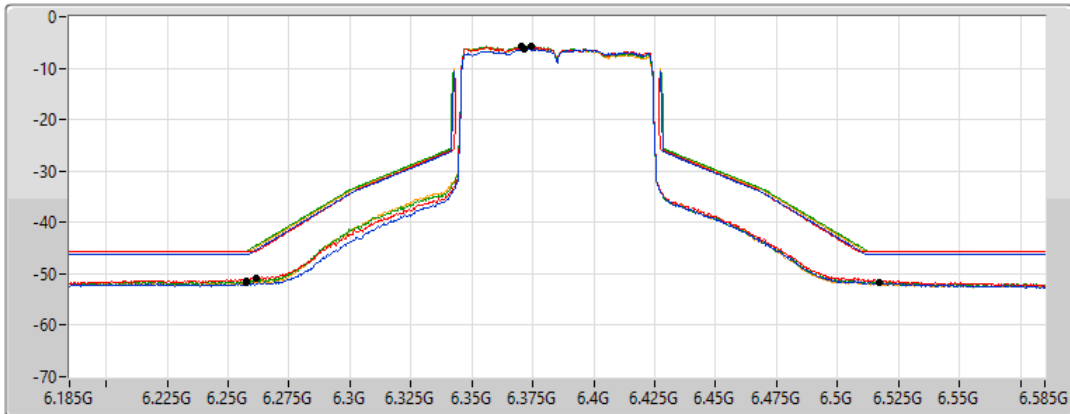

802.11ax HEW80_Nss1,(MCS0)_4TX

MASK

6385MHz_TnomVnom

19/02/2022

CF Freq
6.385GHz

Span
400MHz

RBW
1MHz

VBW
3MHz

Sweep Time
20ms

Detector Type
RMS

Port 1

Port 2

Port 3

Port 4

Ref(Hz)	Ref(dBm)	Freq(Hz)	Level(dBm)	Limit(dBm)	Margin(dB)	Port
6.37141G	-6.22	6.517G	-51.72	-46.22	-5.50	1
6.37021G	-5.76	6.2614G	-50.77	-45.69	-5.08	2
6.37061G	-5.66	6.2578G	-51.39	-45.54	-5.85	3
6.37421G	-5.72	6.2578G	-51.77	-45.72	-6.05	4