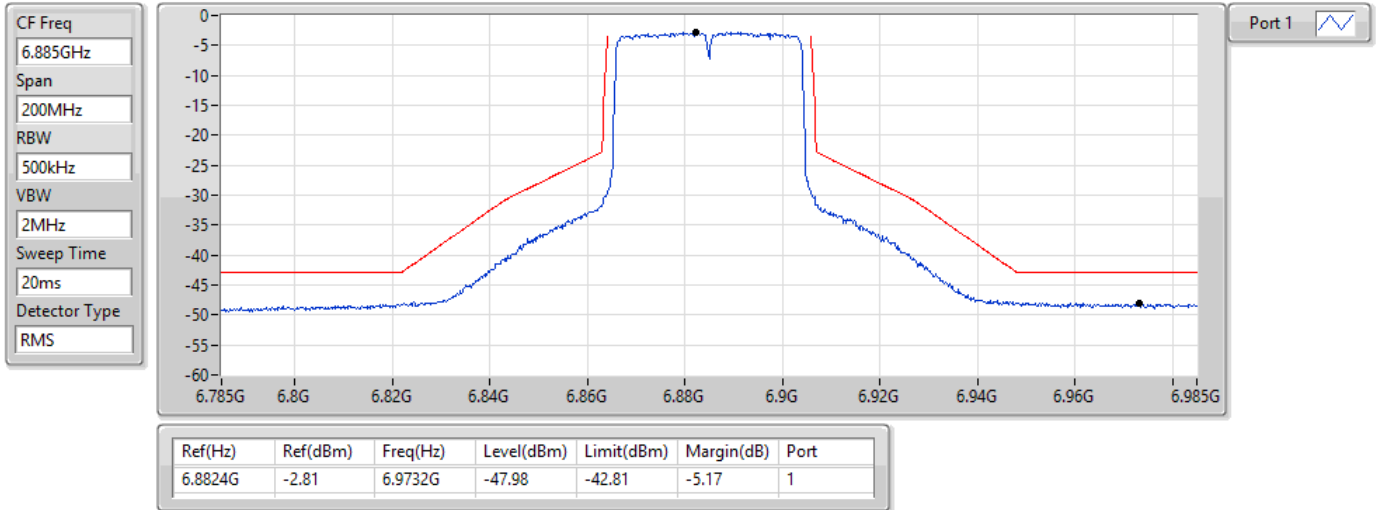

802.11ax HEW40_Nss1,(MCS0)_1TX

MASK

6885MHz Straddle 6.525-6.875GHz_TnomVnom

22/02/2022