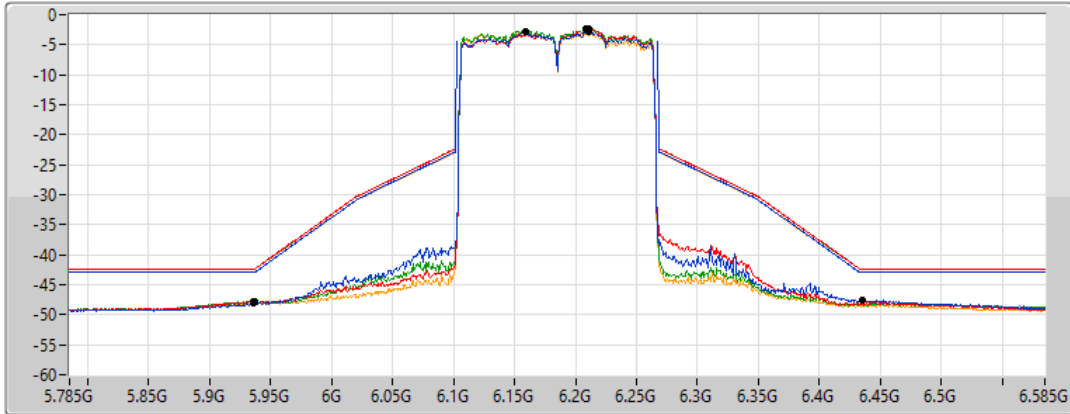

802.11ax HEW160_Nss1,(MCS0)_4TX

MASK

6185MHz_TnomVnom

19/02/2022

CF Freq
6.185GHz

Span
800MHz

RBW
2MHz

VBW
10MHz

Sweep Time
20ms

Detector Type
RMS

Port 1

Port 2

Port 3

Port 4

Ref(Hz)	Ref(dBm)	Freq(Hz)	Level(dBm)	Limit(dBm)	Margin(dB)	Port
6.21137G	-2.81	6.4354G	-47.65	-42.81	-4.84	1
6.21057G	-2.34	5.9354G	-47.74	-42.34	-5.40	2
6.20898G	-2.36	5.937G	-47.84	-42.36	-5.48	3
6.15863G	-2.91	5.9354G	-48.04	-42.91	-5.13	4