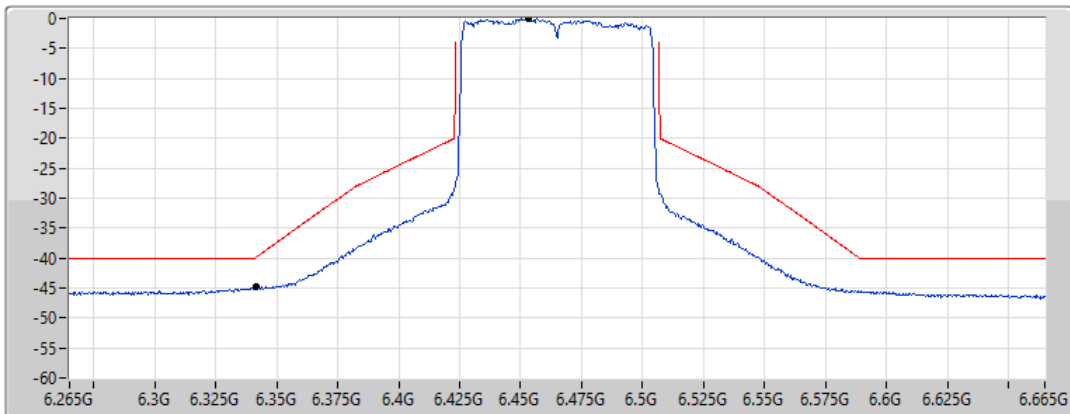

MASK

22/02/2022

CF Freq
6.465GHz

Span
400MHz

RBW
1MHz

VBW
3MHz

Sweep Time
20ms

Detector Type
RMS