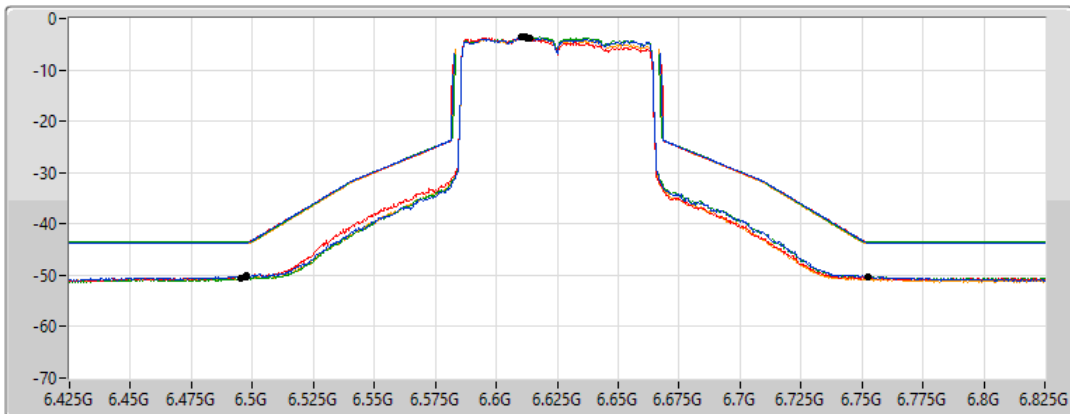

802.11ax HEW80_Nss1,(MCS0)_4TX

MASK

6625MHz_TnomVnom

19/02/2022

CF Freq
6.625GHz

Span
400MHz

RBW
1MHz

VBW
3MHz

Sweep Time
20ms

Detector Type
RMS

Port 1

Port 2

Port 3

Port 4

Ref(Hz)	Ref(dBm)	Freq(Hz)	Level(dBm)	Limit(dBm)	Margin(dB)	Port
6.61061G	-3.69	6.4978G	-50.21	-43.69	-6.52	1
6.61261G	-3.86	6.4974G	-50.12	-43.85	-6.27	2
6.61221G	-3.52	6.7522G	-50.22	-43.52	-6.70	3
6.61381G	-3.74	6.4954G	-50.55	-43.74	-6.81	4