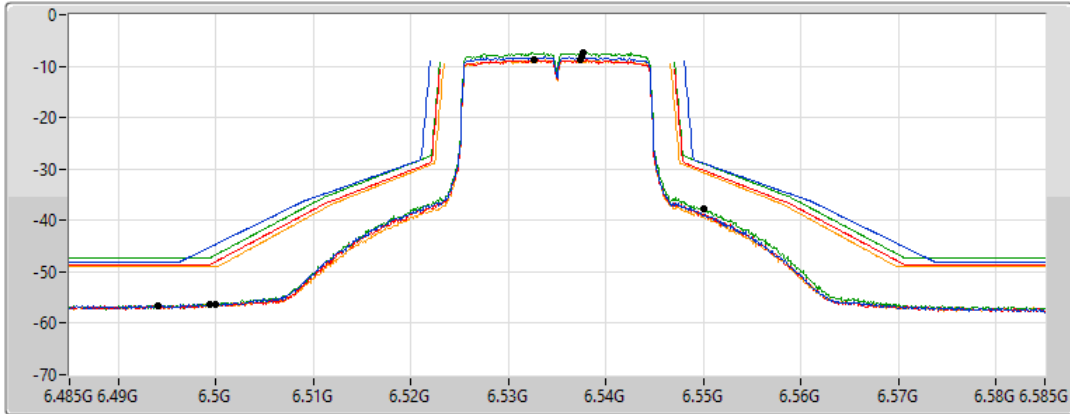

802.11ax HEW20_Nss1,(MCS0)_4TX

MASK

6535MHz_TnomVnom

19/02/2022

CF Freq
6.535GHz

Span
100MHz

RBW
300kHz

VBW
1MHz

Sweep Time
20ms

Detector Type
RMS

Port 1

Port 2

Port 3

Port 4

Ref(Hz)	Ref(dBm)	Freq(Hz)	Level(dBm)	Limit(dBm)	Margin(dB)	Port
6.5375G	-8.21	6.494G	-56.53	-48.21	-8.32	1
6.5326G	-8.73	6.4994G	-56.31	-48.60	-7.71	2
6.5376G	-7.41	6.5501G	-37.61	-29.02	-8.59	3
6.5374G	-8.87	6.4999G	-56.27	-48.87	-7.40	4