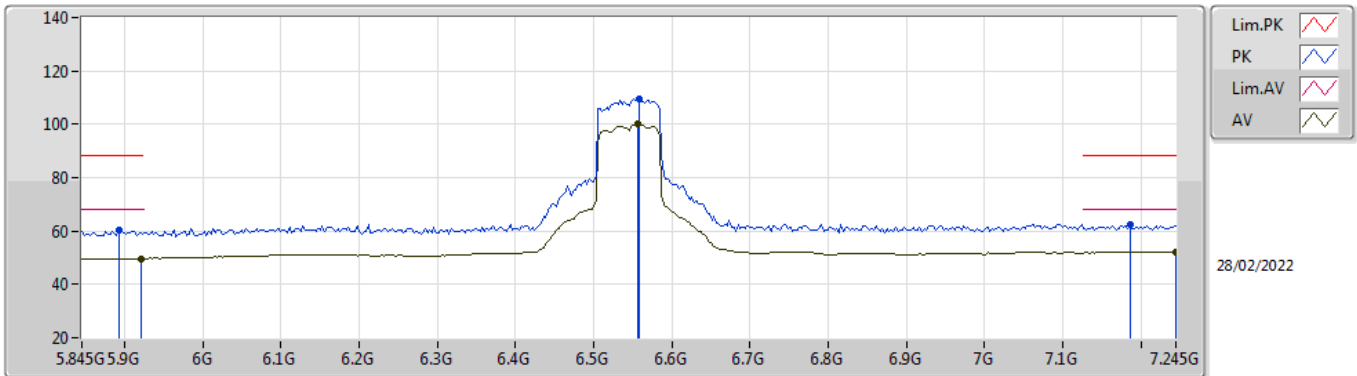

802.11ax HEW80_Nss1,(MCS0)_1TX

6545MHz Straddle 6.425-6.525GHz_TnomVnom

EUT_V_1TX
Setting 55
01-A-J-4-10

Type	Freq (Hz)	Level (dBuV/m)	Limit (dBuV/m)	Margin (dB)	Raw (dBuV)	Dist (m)	Condition	Azimuth (°)	Height (m)	Comment	AF (dB)	CL (dB)	PA (dB)
PK	5.8926G	60.39	88.20	-27.81	51.84	3	Horizontal	3	1.80	-	34.89	6.60	32.94
RMS	5.9206G	49.74	68.20	-18.46	41.10	3	Horizontal	3	1.80	-	34.98	6.60	32.94
PK	6.559G	109.44	Inf	-Inf	99.60	3	Horizontal	3	1.80	-	35.82	7.00	32.98
RMS	6.5562G	100.33	Inf	-Inf	90.50	3	Horizontal	3	1.80	-	35.81	7.00	32.98
PK	7.1862G	62.26	88.20	-25.94	51.13	3	Horizontal	3	1.80	-	37.04	7.21	33.12
RMS	7.245G	52.24	68.20	-15.96	40.99	3	Horizontal	3	1.80	-	37.10	7.25	33.10