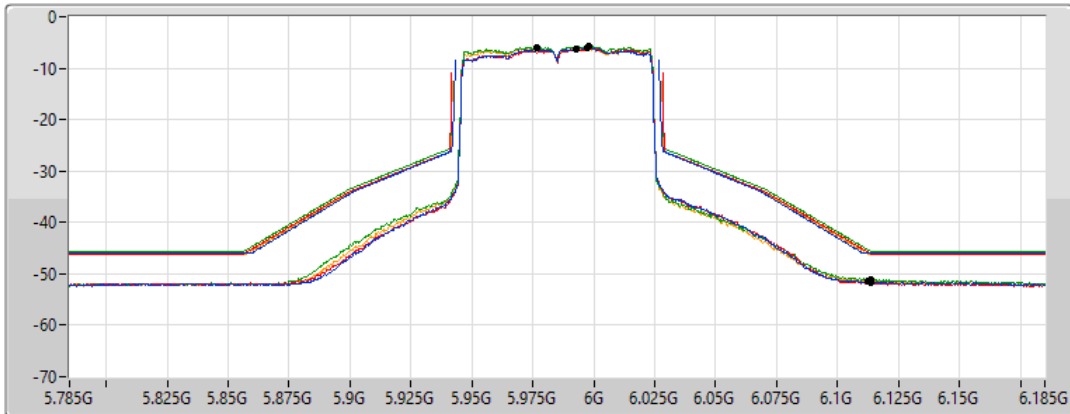

802.11ax HEW80_Nss1,(MCS0)_4TX

MASK

5985MHz_TnomVnom

19/02/2022

CF Freq
5.985GHz

Span
400MHz

RBW
1MHz

VBW
3MHz

Sweep Time
20ms

Detector Type
RMS

Port 1

Port 2

Port 3

Port 4

Ref(Hz)	Ref(dBm)	Freq(Hz)	Level(dBm)	Limit(dBm)	Margin(dB)	Port
5.99739G	-6.06	6.1126G	-51.54	-46.06	-5.48	1
5.99259G	-6.20	6.1138G	-51.68	-46.18	-5.50	2
5.99779G	-5.63	6.1138G	-51.06	-45.63	-5.43	3
5.97661G	-6.13	6.1126G	-51.30	-46.13	-5.17	4