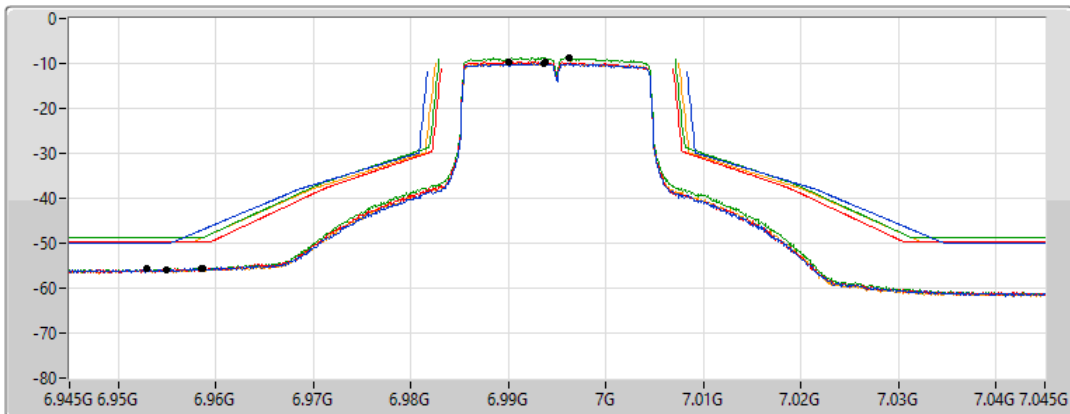

802.11ax HEW20-BF_Nss1,(MCS0)_4TX

MASK

6995MHz_TnomVnom

19/02/2022

CF Freq
6.995GHz

Span
100MHz

RBW
300kHz

VBW
1MHz

Sweep Time
20ms

Detector Type
RMS

Port 1

Port 2

Port 3

Port 4

Ref(Hz)	Ref(dBm)	Freq(Hz)	Level(dBm)	Limit(dBm)	Margin(dB)	Port
6.9937G	-9.92	6.9529G	-55.70	-49.92	-5.78	1
6.99G	-9.61	6.9587G	-55.59	-49.61	-5.98	2
6.9962G	-8.65	6.9585G	-55.64	-48.65	-6.99	3
6.9938G	-9.83	6.9549G	-55.94	-49.83	-6.11	4