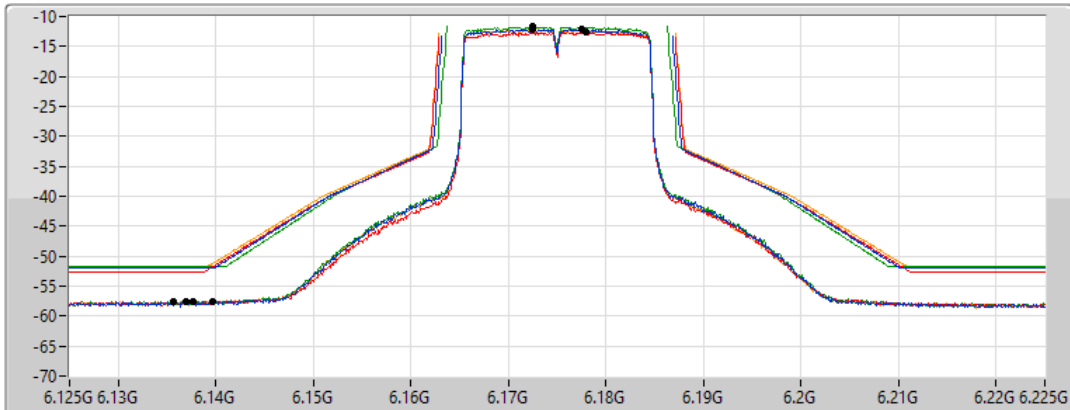

802.11ax HEW20_Nss1,(MCS0)_4TX

MASK

6175MHz_TnomVnom

19/02/2022

CF Freq
6.175GHz

Span
100MHz

RBW
300kHz

VBW
1MHz

Sweep Time
20ms

Detector Type
RMS

Port 1

Port 2

Port 3

Port 4

Ref(Hz)	Ref(dBm)	Freq(Hz)	Level(dBm)	Limit(dBm)	Margin(dB)	Port
6.1775G	-12.07	6.1397G	-57.55	-52.07	-5.48	1
6.178G	-12.61	6.1357G	-57.60	-52.61	-4.99	2
6.1725G	-11.61	6.1376G	-57.50	-51.61	-5.89	3
6.1725G	-12.07	6.1369G	-57.57	-52.07	-5.50	4