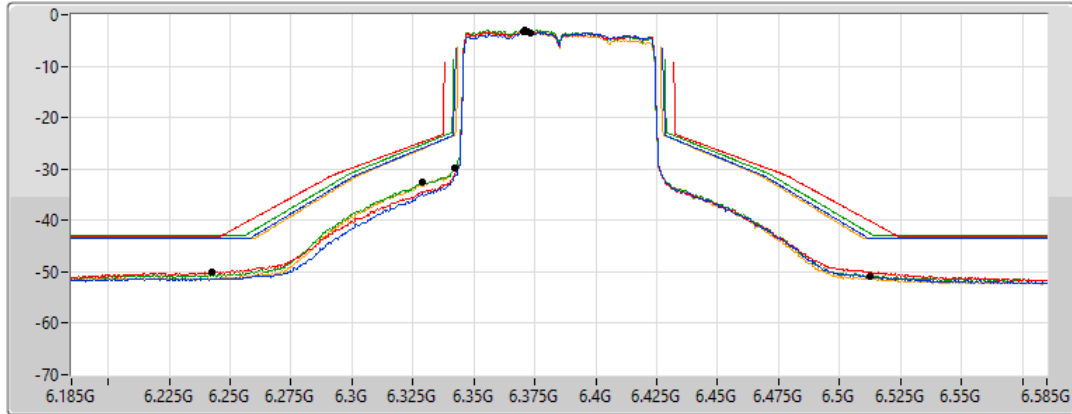

802.11ax HEW80-BF_Nss1,(MCS0)_4TX

MASK

6385MHz_TnomVnom

19/02/2022

CF Freq
6.385GHz

Span
400MHz

RBW
1MHz

VBW
3MHz

Sweep Time
20ms

Detector Type
RMS

Port 1

Port 2

Port 3

Port 4

Ref(Hz)	Ref(dBm)	Freq(Hz)	Level(dBm)	Limit(dBm)	Margin(dB)	Port
6.37341G	-3.44	6.5126G	-50.96	-43.44	-7.52	1
6.37061G	-3.22	6.2426G	-50.06	-43.22	-6.84	2
6.37101G	-2.88	6.3286G	-32.67	-25.27	-7.40	3
6.37221G	-3.36	6.3422G	-29.94	-23.43	-6.51	4

802.11ax HEW80-BF_Nss1,(MCS0)_4TX

MASK