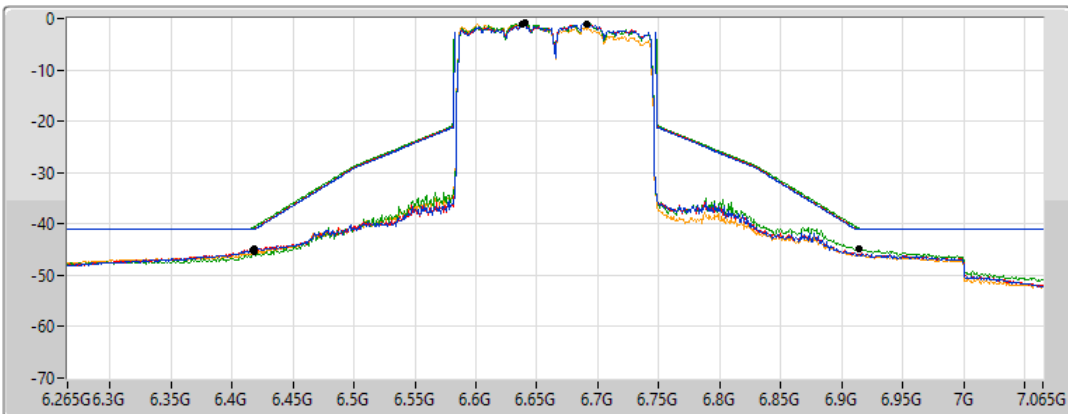

802.11ax HEW160-BF_Nss1,(MCS0)_4TX

MASK

6665MHz_TnomVnom

19/02/2022

CF Freq
6.665GHz

Span
800MHz

RBW
2MHz

VBW
10MHz

Sweep Time
20ms

Detector Type
RMS

Port 1

Port 2

Port 3

Port 4

Ref(Hz)	Ref(dBm)	Freq(Hz)	Level(dBm)	Limit(dBm)	Margin(dB)	Port
6.69057G	-1.13	6.417G	-45.00	-41.13	-3.87	1
6.69057G	-1.02	6.4178G	-44.91	-41.02	-3.89	2
6.64022G	-0.89	6.9138G	-44.91	-40.84	-4.07	3
6.63783G	-1.10	6.4186G	-45.36	-40.97	-4.39	4