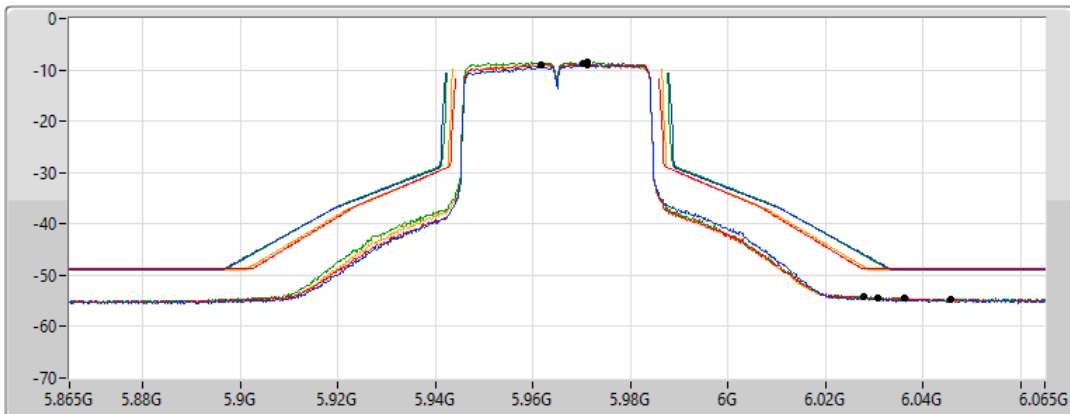

5965MHz_TnomVnom

19/02/2022

CF Freq
5.965GHz

Span
200MHz

RBW
500kHz

VBW
2MHz

Sweep Time
20ms

Detector Type
RMS

Port 1

Port 2

Port 3

Port 4

Ref(Hz)	Ref(dBm)	Freq(Hz)	Level(dBm)	Limit(dBm)	Margin(dB)	Port
5.97119G	-9.00	6.0456G	-54.74	-49.00	-5.74	1
5.97019G	-8.75	6.0278G	-54.25	-48.75	-5.50	2
5.97119G	-8.55	6.0362G	-54.35	-48.55	-5.80	3
5.9616G	-8.98	6.0308G	-54.51	-48.98	-5.53	4