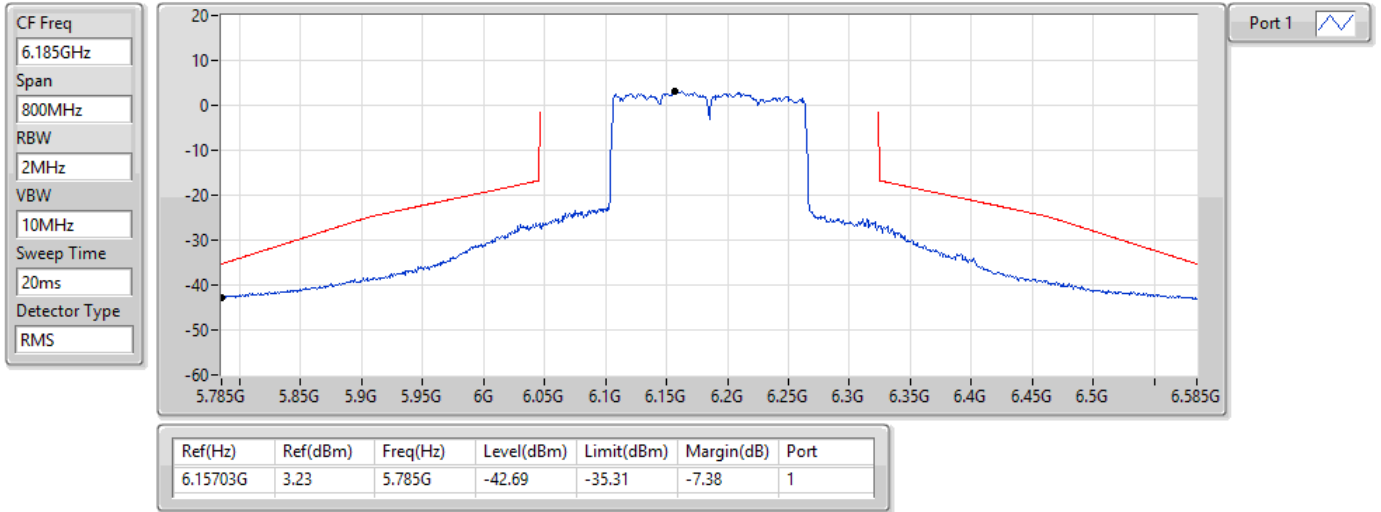

802.11ax HEW160_Nss1,(MCS0)_1TX

MASK

6185MHz_TnomVnom

22/02/2022