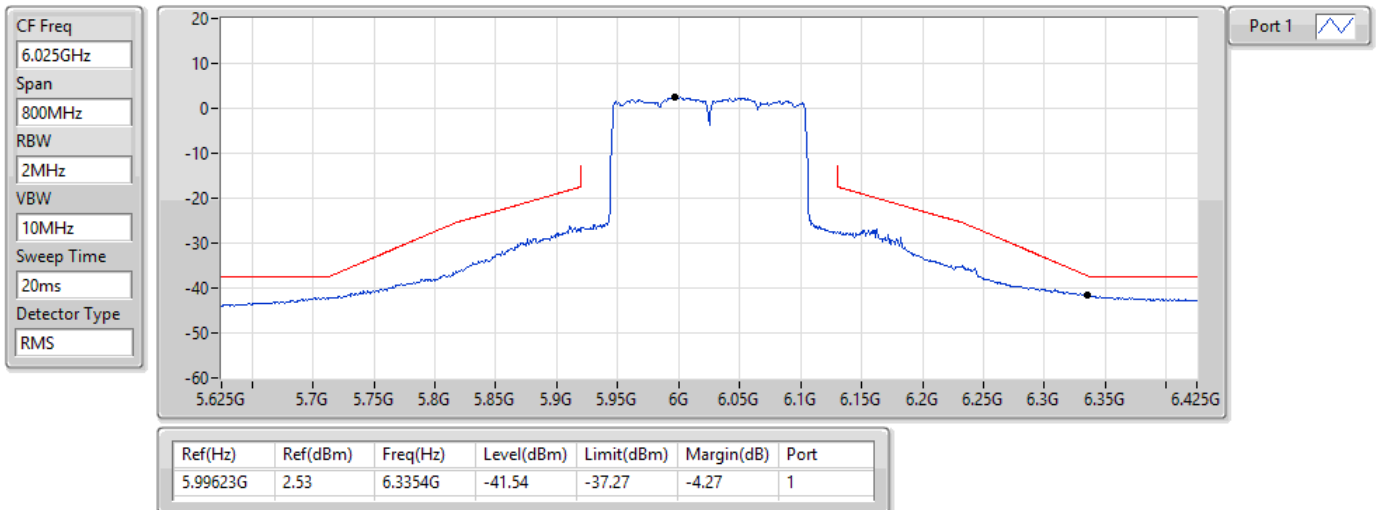

802.11ax HEW160_Nss1,(MCS0)_1TX
6025MHz_TnomVnom

MASK

22/02/2022