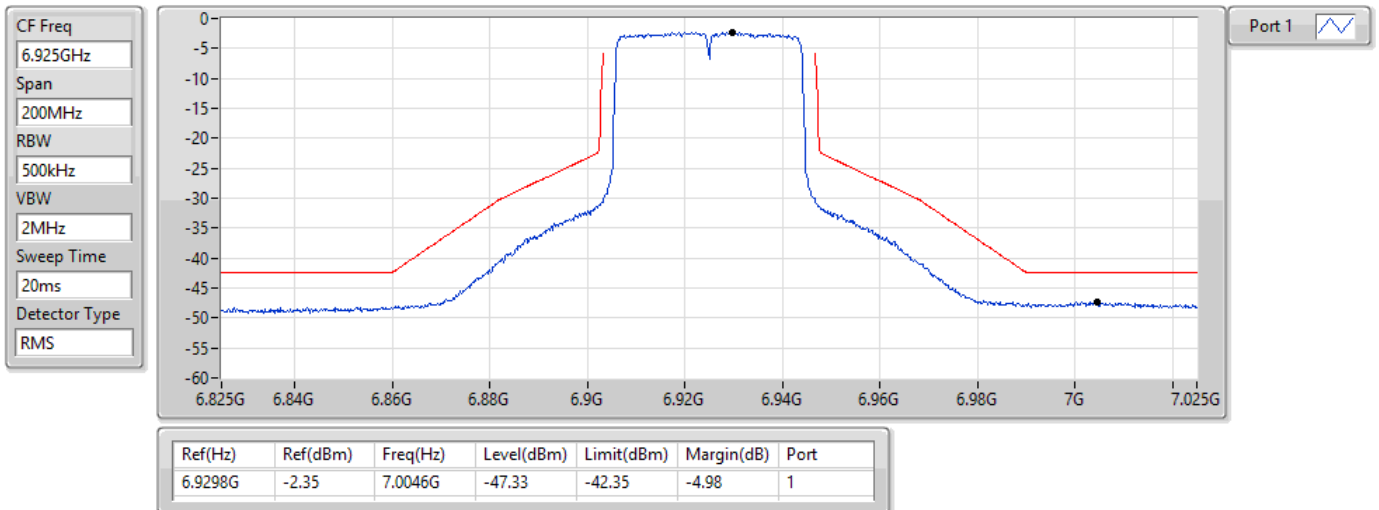

22/02/2022

802.11ax HEW40_Nss1,(MCS0)_1TX

MASK

6925MHz_TnomVnom

22/02/2022

802.11ax HEW40_Nss1,(MCS0)_1TX

MASK

7005MHz_TnomVnom