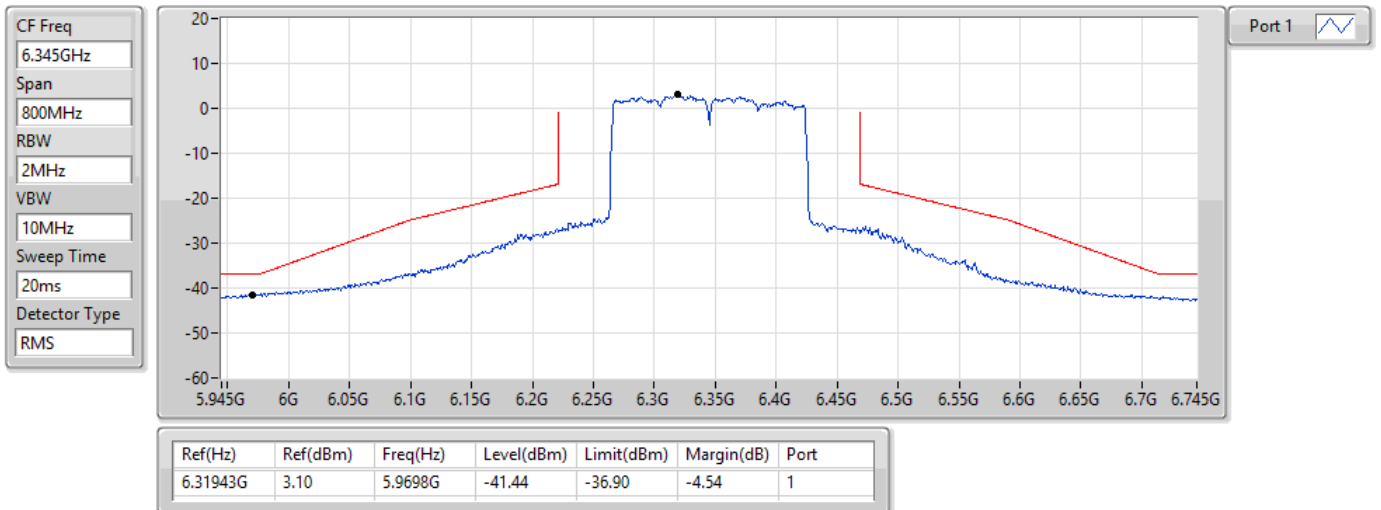

6345MHz_TnomVnom

22/02/2022

802.11ax HEW160_Nss1,(MCS0)_1TX

MASK

6505MHz Straddle 6.425-6.525GHz_TnomVnom

22/02/2022

802.11ax HEW160_Nss1,(MCS0)_1TX

MASK