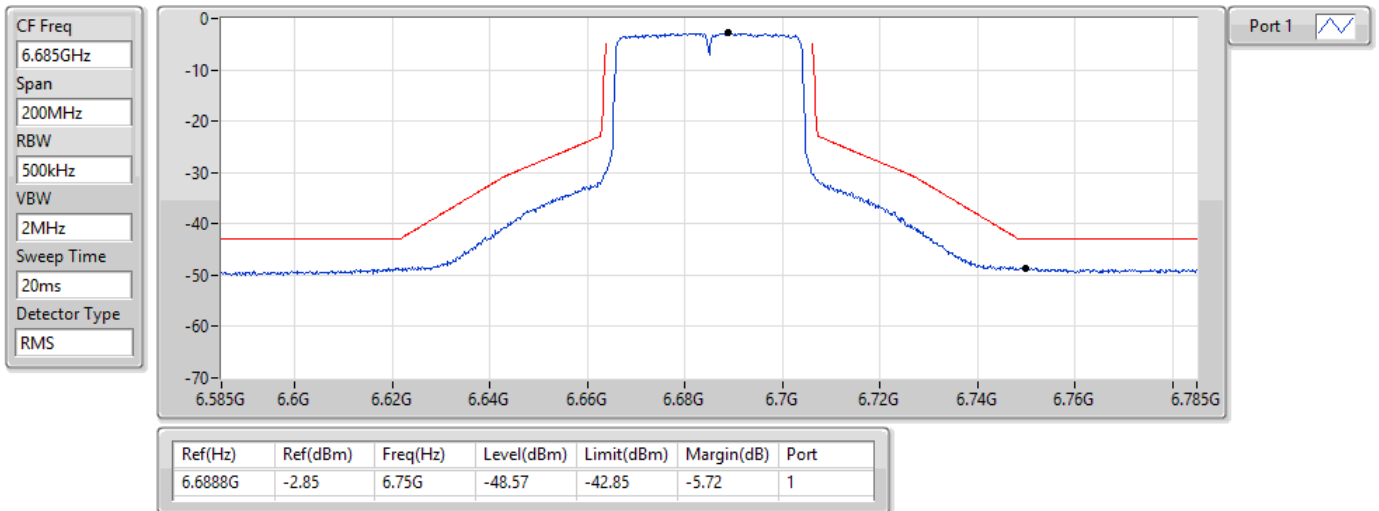

MASK

22/02/2022

802.11ax HEW40_Nss1,(MCS0)_1TX
6845MHz_TnomVnom

MASK

22/02/2022

802.11ax HEW40_Nss1,(MCS0)_1TX

MASK

6885MHz Straddle 6.525-6.875GHz_TnomVnom