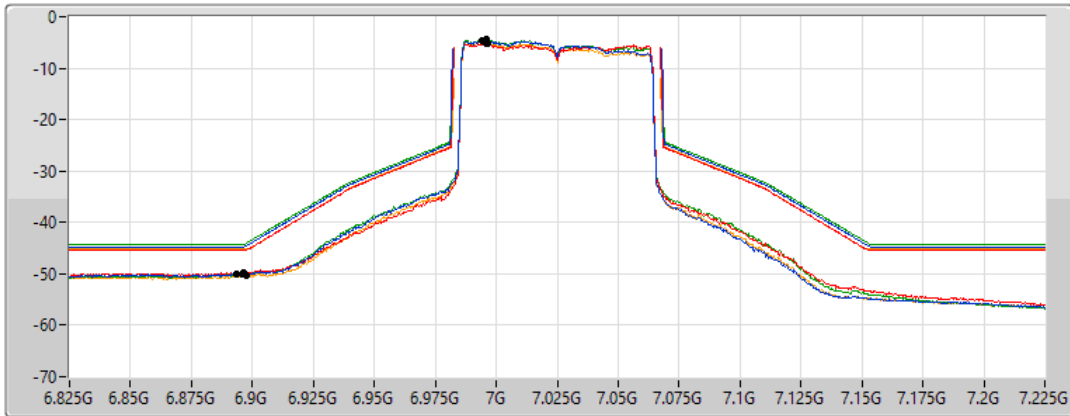

802.11ax HEW80_Nss1,(MCS0)_4TX

MASK

7025MHz_TnomVnom

19/02/2022

CF Freq
7.025GHz

Span
400MHz

RBW
1MHz

VBW
3MHz

Sweep Time
20ms

Detector Type
RMS

Port 1

Port 2

Port 3

Port 4

Ref(Hz)	Ref(dBm)	Freq(Hz)	Level(dBm)	Limit(dBm)	Margin(dB)	Port
6.99423G	-4.73	6.8934G	-50.02	-44.73	-5.29	1
6.99663G	-5.33	6.8966G	-49.76	-45.33	-4.43	2
6.99583G	-4.37	6.8958G	-50.01	-44.37	-5.64	3
6.99583G	-5.11	6.8974G	-50.43	-45.11	-5.32	4

802.11ax HEW160_Nss1,(MCS0)_4TX

MASK