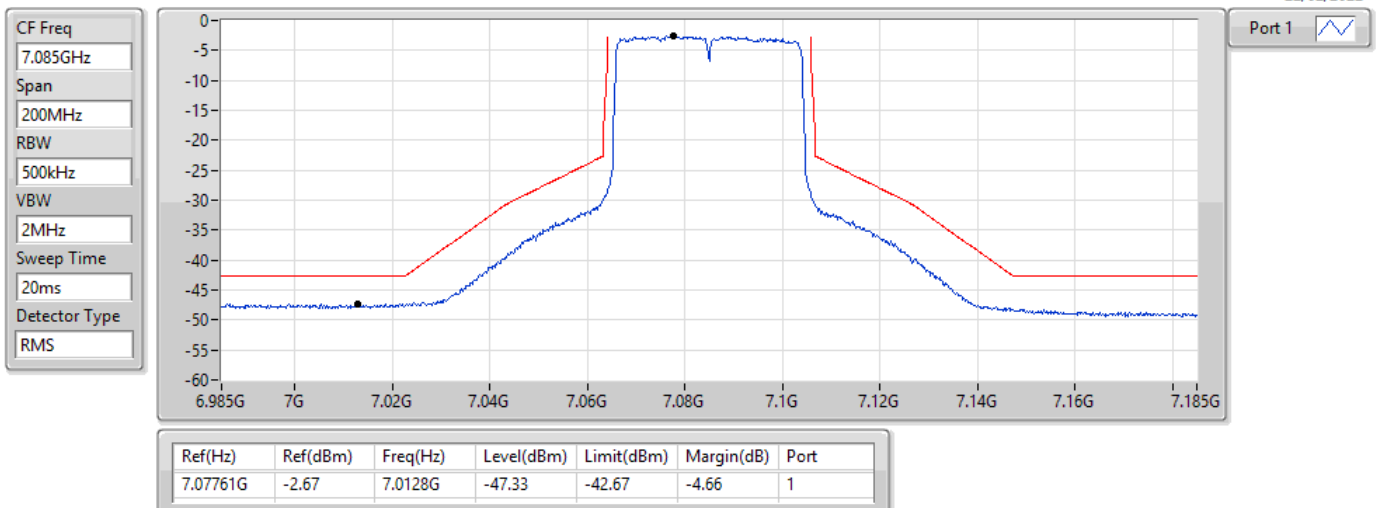

22/02/2022

802.11ax HEW40_Nss1,(MCS0)_1TX

MASK

7085MHz_TnomVnom

22/02/2022

802.11ax HEW80_Nss1,(MCS0)_1TX
5985MHz_TnomVnom

MASK

22/02/2022