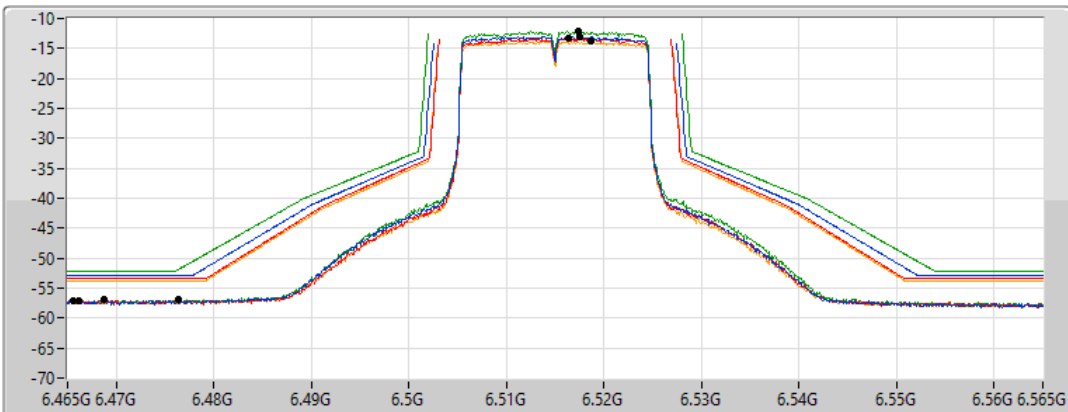

802.11ax HEW20_Nss1,(MCS0)_4TX

MASK

6515MHz_TnomVnom

19/02/2022

CF Freq
6.515GHz

Span
100MHz

RBW
300kHz

VBW
1MHz

Sweep Time
20ms

Detector Type
RMS

Port 1

Port 2

Port 3

Port 4

Ref(Hz)	Ref(dBm)	Freq(Hz)	Level(dBm)	Limit(dBm)	Margin(dB)	Port
6.5175G	-13.00	6.4661G	-57.09	-53.00	-4.09	1
6.5163G	-13.30	6.4763G	-56.98	-53.30	-3.68	2
6.5174G	-12.17	6.4656G	-57.03	-52.17	-4.86	3
6.5186G	-13.80	6.4687G	-56.96	-53.80	-3.16	4