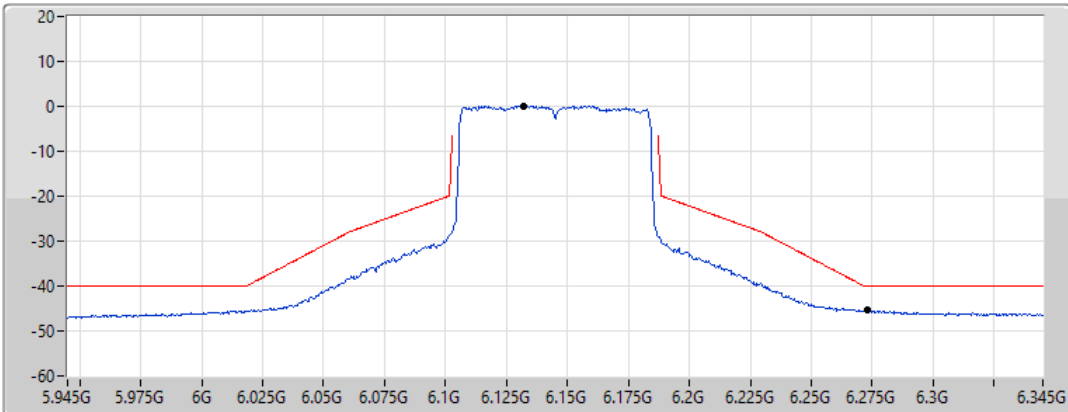

MASK

22/02/2022

CF Freq
6.145GHz

Span
400MHz

RBW
1MHz

VBW
3MHz

Sweep Time
20ms

Detector Type
RMS