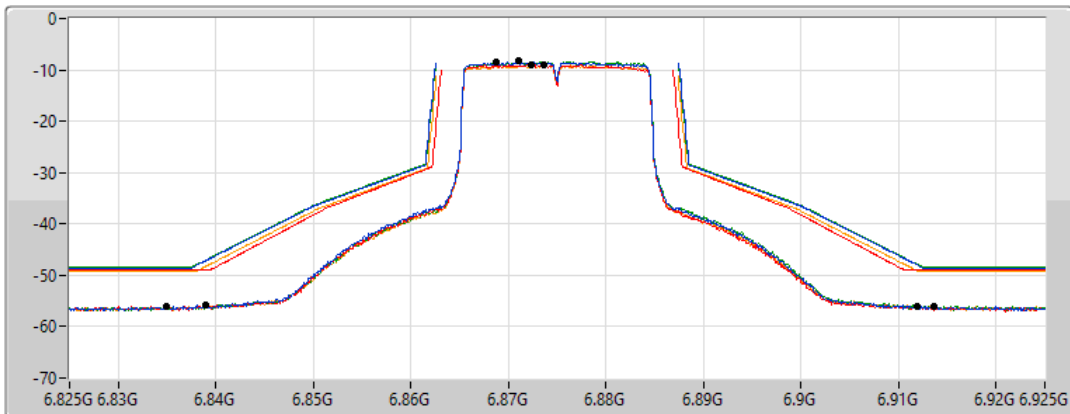

802.11ax HEW20_Nss1,(MCS0)_4TX

MASK

6875MHz Straddle 6.525-6.875GHz_TnomVnom

19/02/2022

CF Freq
6.875GHz

Span
100MHz

RBW
300kHz

VBW
1MHz

Sweep Time
20ms

Detector Type
RMS

Port 1

Port 2

Port 3

Port 4

Ref(Hz)	Ref(dBm)	Freq(Hz)	Level(dBm)	Limit(dBm)	Margin(dB)	Port
6.86871G	-8.54	6.8349G	-56.14	-48.54	-7.60	1
6.8724G	-8.90	6.839G	-55.88	-48.90	-6.98	2
6.8711G	-8.31	6.9136G	-55.96	-48.31	-7.65	3
6.8737G	-9.12	6.9119G	-56.01	-49.12	-6.89	4