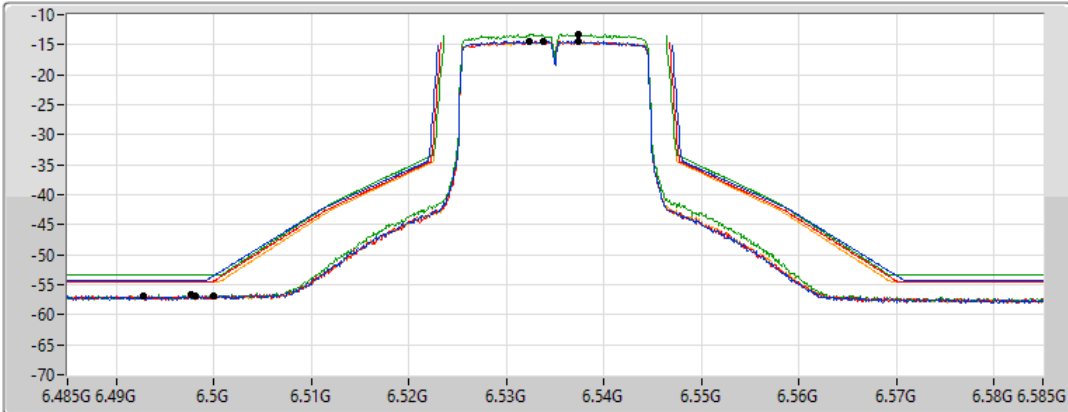

802.11ax HEW20_Nss1,(MCS0)_4TX

MASK

6535MHz_TnomVnom

19/02/2022

CF Freq
6.535GHz

Span
100MHz

RBW
300kHz

VBW
1MHz

Sweep Time
20ms

Detector Type
RMS

Port 1

Port 2

Port 3

Port 4

Ref(Hz)	Ref(dBm)	Freq(Hz)	Level(dBm)	Limit(dBm)	Margin(dB)	Port
6.5324G	-14.36	6.4928G	-56.77	-54.36	-2.41	1
6.5374G	-14.44	6.4981G	-56.80	-54.44	-2.36	2
6.5374G	-13.28	6.4977G	-56.70	-53.28	-3.42	3
6.5338G	-14.43	6.4999G	-56.92	-54.43	-2.49	4