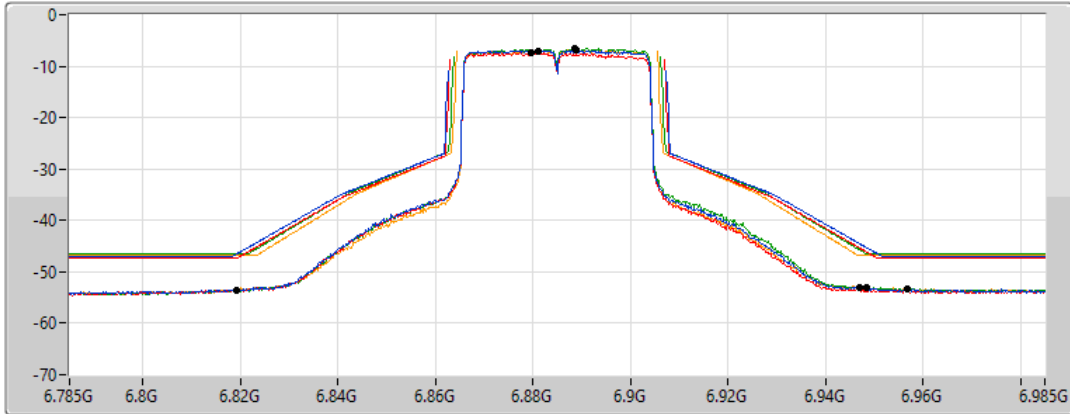

802.11ax HEW40_Nss1,(MCS0)_4TX

MASK

6885MHz Straddle 6.525-6.875GHz_TnomVnom

19/02/2022

CF Freq
6.885GHz

Span
200MHz

RBW
500kHz

VBW
2MHz

Sweep Time
20ms

Detector Type
RMS

Port 1

Port 2

Port 3

Port 4

Ref(Hz)	Ref(dBm)	Freq(Hz)	Level(dBm)	Limit(dBm)	Margin(dB)	Port
6.8812G	-6.99	6.9568G	-53.28	-46.99	-6.29	1
6.87981G	-7.43	6.8192G	-53.56	-47.43	-6.13	2
6.8886G	-6.49	6.9484G	-53.04	-46.49	-6.55	3
6.8888G	-6.84	6.947G	-53.03	-46.84	-6.19	4