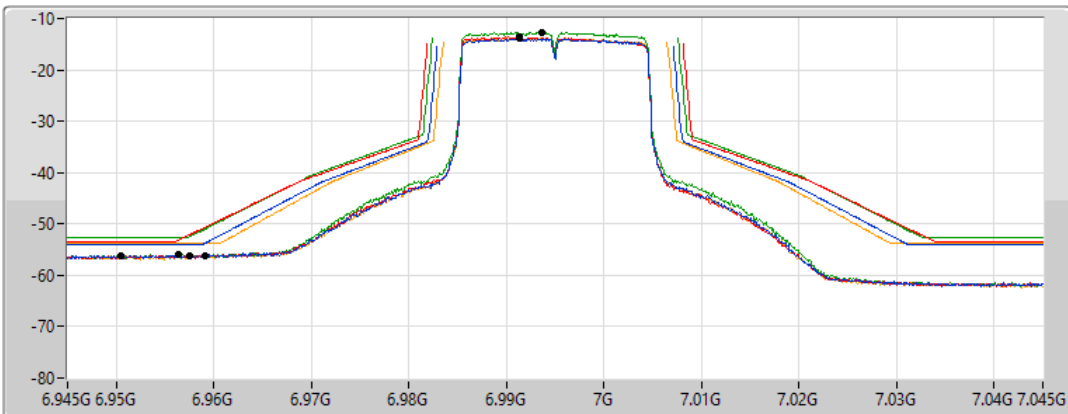

802.11ax HEW20_Nss1,(MCS0)_4TX

MASK

6995MHz_TnomVnom

19/02/2022

CF Freq
6.995GHz

Span
100MHz

RBW
300kHz

VBW
1MHz

Sweep Time
20ms

Detector Type
RMS

Port 1

Port 2

Port 3

Port 4

Ref(Hz)	Ref(dBm)	Freq(Hz)	Level(dBm)	Limit(dBm)	Margin(dB)	Port
6.9913G	-13.94	6.9575G	-56.11	-53.94	-2.17	1
6.9913G	-13.60	6.9504G	-56.17	-53.60	-2.57	2
6.9936G	-12.62	6.9563G	-56.00	-52.62	-3.38	3
6.9913G	-13.80	6.9591G	-56.17	-53.80	-2.37	4