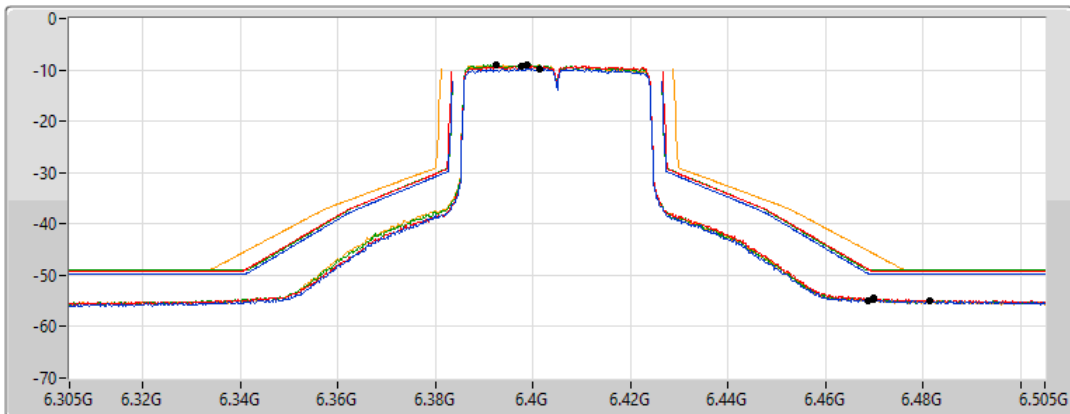

802.11ax HEW40_Nss1,(MCS0)_4TX

MASK

6405MHz_TnomVnom

19/02/2022

CF Freq
6.405GHz

Span
200MHz

RBW
500kHz

VBW
2MHz

Sweep Time
20ms

Detector Type
RMS

Port 1

Port 2

Port 3

Port 4

Ref(Hz)	Ref(dBm)	Freq(Hz)	Level(dBm)	Limit(dBm)	Margin(dB)	Port
6.4014G	-9.74	6.4688G	-54.83	-49.73	-5.10	1
6.39761G	-9.31	6.4698G	-54.54	-49.31	-5.23	2
6.39241G	-9.08	6.47G	-54.59	-49.08	-5.51	3
6.39881G	-9.03	6.4814G	-55.05	-49.03	-6.02	4