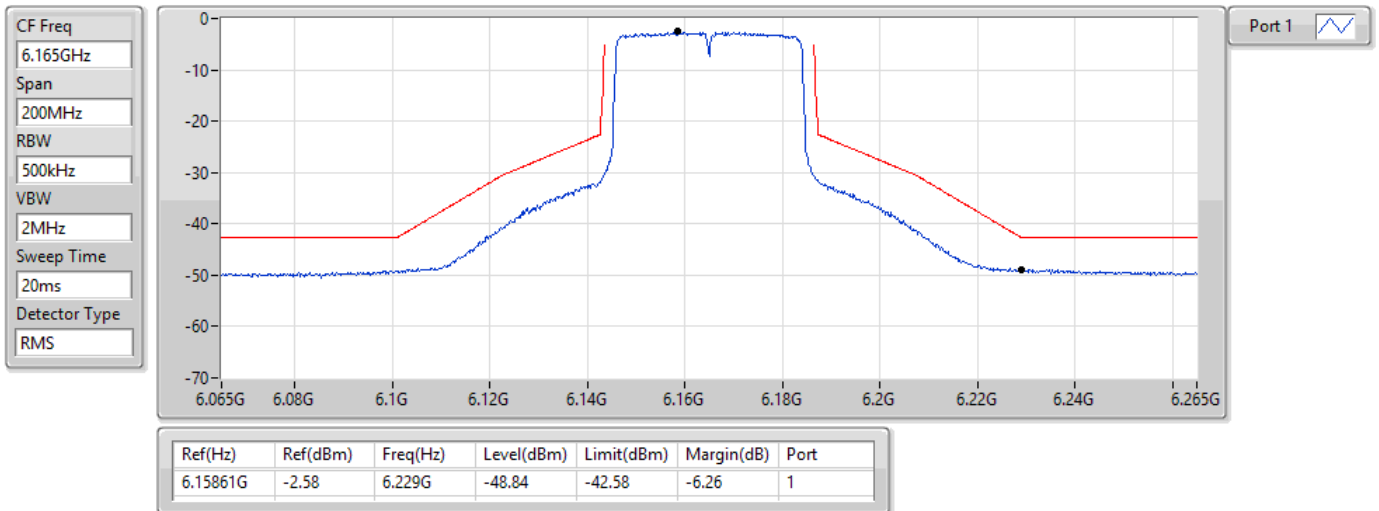

802.11ax HEW40_Nss1,(MCS0)_1TX

MASK

5965MHz_TnomVnom

22/02/2022

802.11ax HEW40_Nss1,(MCS0)_1TX
6165MHz_TnomVnom

MASK

22/02/2022

802.11ax HEW40_Nss1,(MCS0)_1TX
6405MHz_TnomVnom