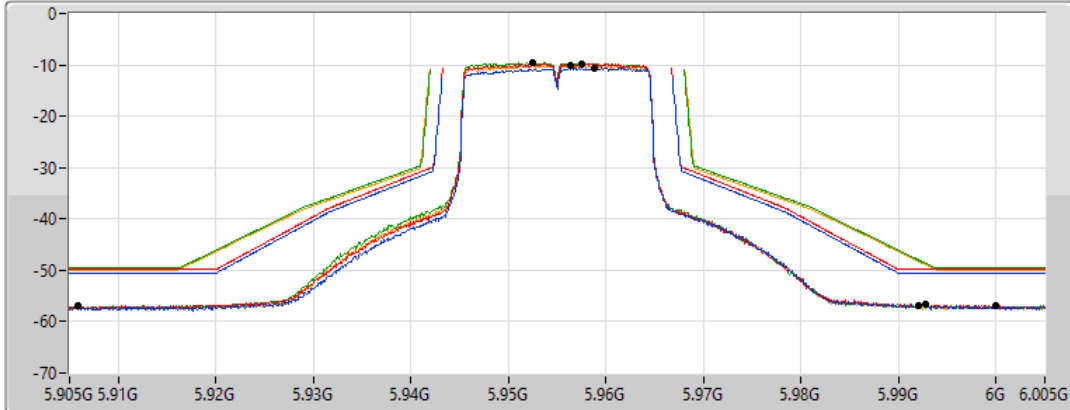

802.11ax HEW20_Nss1,(MCS0)_4TX

MASK

5955MHz_TnomVnom

19/02/2022

CF Freq
5.955GHz

Span
100MHz

RBW
300kHz

VBW
1MHz

Sweep Time
20ms

Detector Type
RMS

Port 1

Port 2

Port 3

Port 4

Ref(Hz)	Ref(dBm)	Freq(Hz)	Level(dBm)	Limit(dBm)	Margin(dB)	Port
5.9588G	-10.66	5.9921G	-56.77	-50.66	-6.11	1
5.9575G	-9.83	5.9928G	-56.63	-49.83	-6.80	2
5.9525G	-9.61	5.9058G	-56.84	-49.61	-7.23	3
5.9563G	-10.14	6G	-56.98	-50.14	-6.84	4