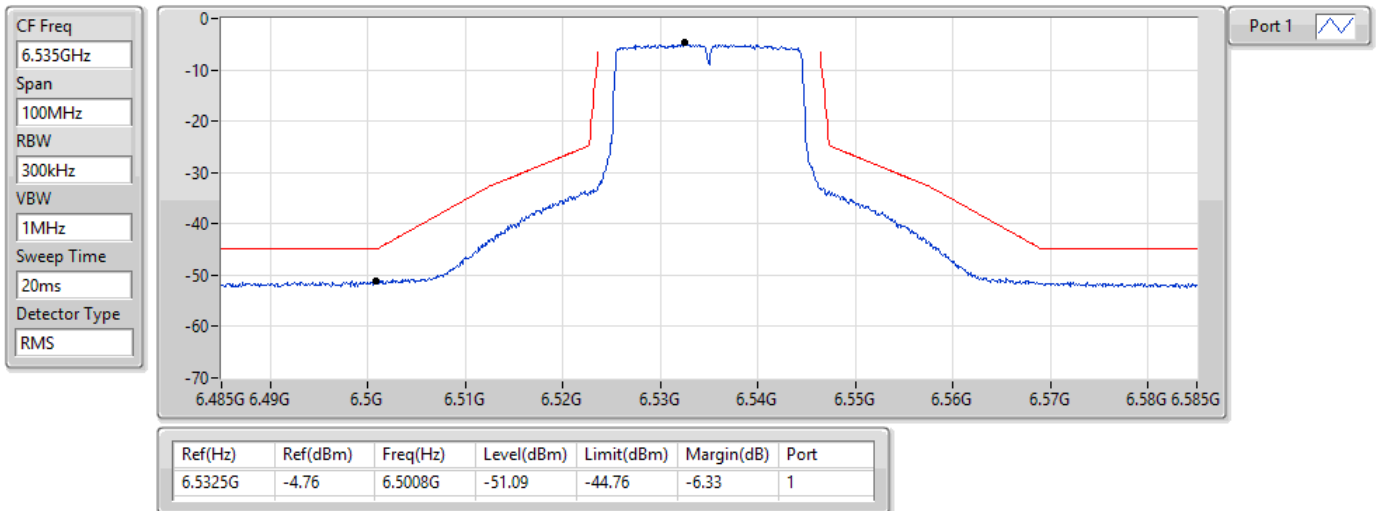

MASK

22/02/2022

802.11ax HEW20_Nss1,(MCS0)_1TX
6535MHz_TnomVnom

MASK

22/02/2022

802.11ax HEW20_Nss1,(MCS0)_1TX
6695MHz_TnomVnom

MASK

22/02/2022