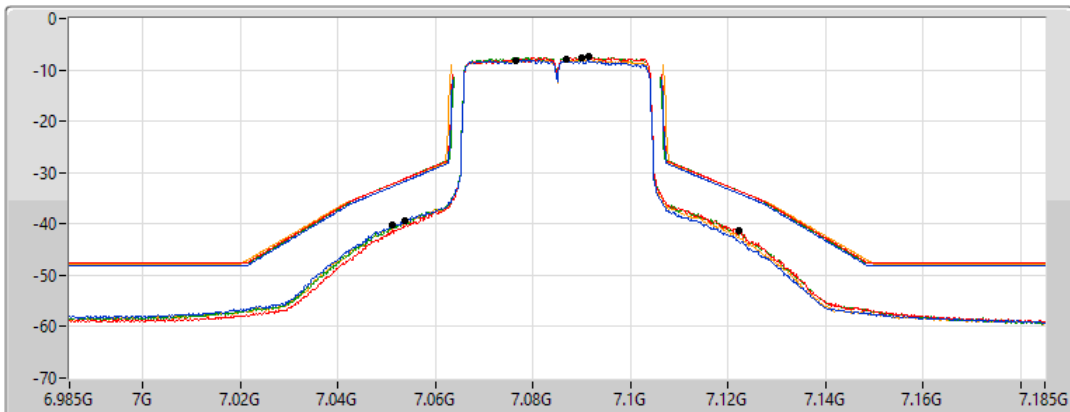

7085MHz_TnomVnom

19/02/2022

CF Freq
7.085GHz

Span
200MHz

RBW
500kHz

VBW
2MHz

Sweep Time
20ms

Detector Type
RMS

Port 1

Port 2

Port 3

Port 4

Ref(Hz)	Ref(dBm)	Freq(Hz)	Level(dBm)	Limit(dBm)	Margin(dB)	Port
7.07641G	-8.12	7.0512G	-40.06	-32.71	-7.35	1
7.09G	-7.63	7.1224G	-41.27	-33.62	-7.65	2
7.09139G	-7.46	7.1224G	-41.35	-33.62	-7.73	3
7.0868G	-7.98	7.0538G	-39.37	-31.24	-8.13	4