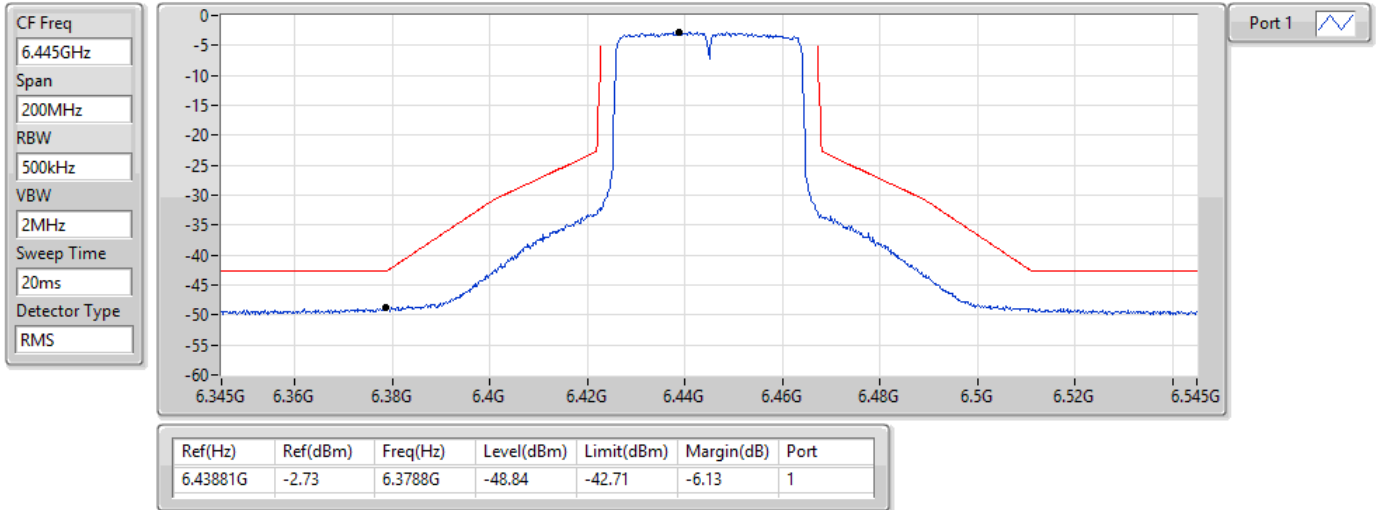

MASK

22/02/2022

802.11ax HEW40_Nss1,(MCS0)_1TX
6445MHz_TnomVnom

MASK

22/02/2022

802.11ax HEW40_Nss1,(MCS0)_1TX
6485MHz_TnomVnom

MASK

22/02/2022