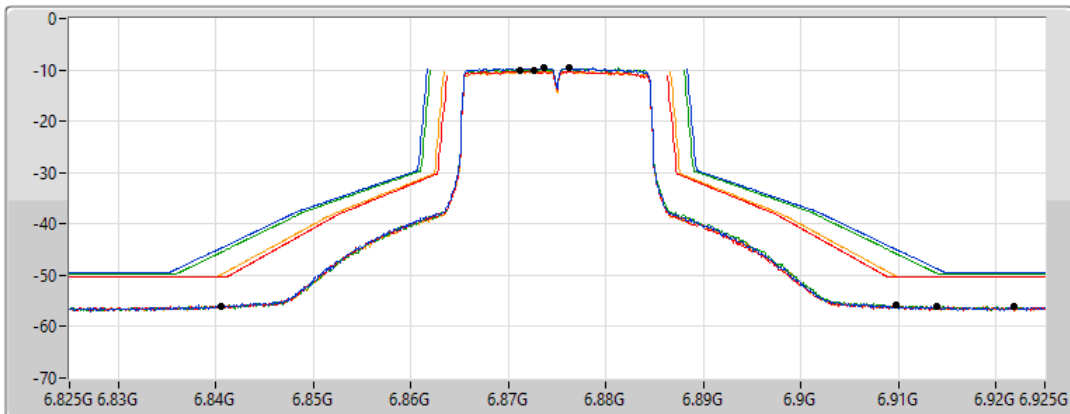

802.11ax HEW20-BF_Nss1,(MCS0)_4TX

MASK

6875MHz Straddle 6.525-6.875GHz_TnomVnom

19/02/2022

CF Freq
6.875GHz

Span
100MHz

RBW
300kHz

VBW
1MHz

Sweep Time
20ms

Detector Type
RMS

Port 1

Port 2

Port 3

Port 4

Ref(Hz)	Ref(dBm)	Freq(Hz)	Level(dBm)	Limit(dBm)	Margin(dB)	Port
6.8762G	-9.57	6.9218G	-56.10	-49.57	-6.53	1
6.8726G	-10.18	6.8405G	-56.01	-50.18	-5.83	2
6.8737G	-9.63	6.9139G	-56.07	-49.61	-6.46	3
6.8712G	-10.23	6.9098G	-55.91	-50.23	-5.68	4