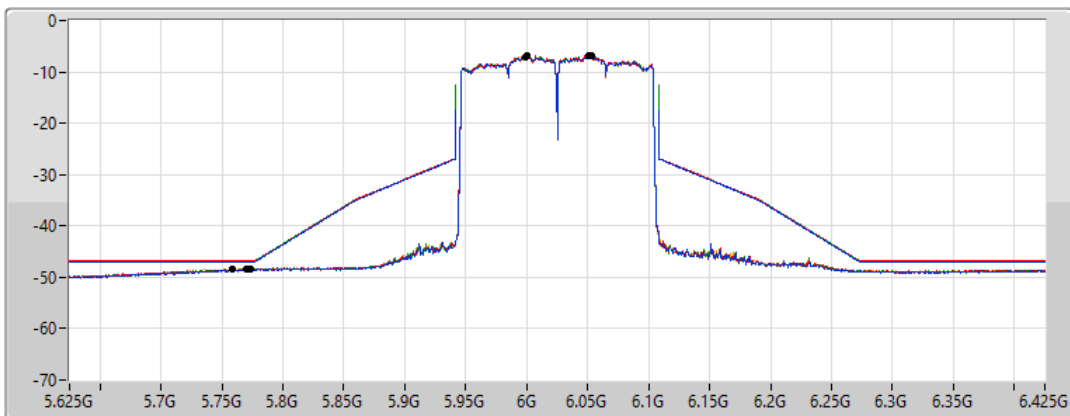

6025MHz_TnomVnom

19/02/2022

CF Freq
6.025GHz

Span
800MHz

RBW
1MHz

VBW
3MHz

Sweep Time
20ms

Detector Type
RMS

Port 1

Port 2

Port 3

Port 4

Ref(Hz)	Ref(dBm)	Freq(Hz)	Level(dBm)	Limit(dBm)	Margin(dB)	Port
5.99863G	-7.00	5.7586G	-48.53	-47.00	-1.53	1
6.00022G	-6.82	5.7698G	-48.32	-46.82	-1.50	2
6.05297G	-6.91	5.773G	-48.44	-46.91	-1.53	3
6.05137G	-6.97	5.773G	-48.45	-46.97	-1.48	4