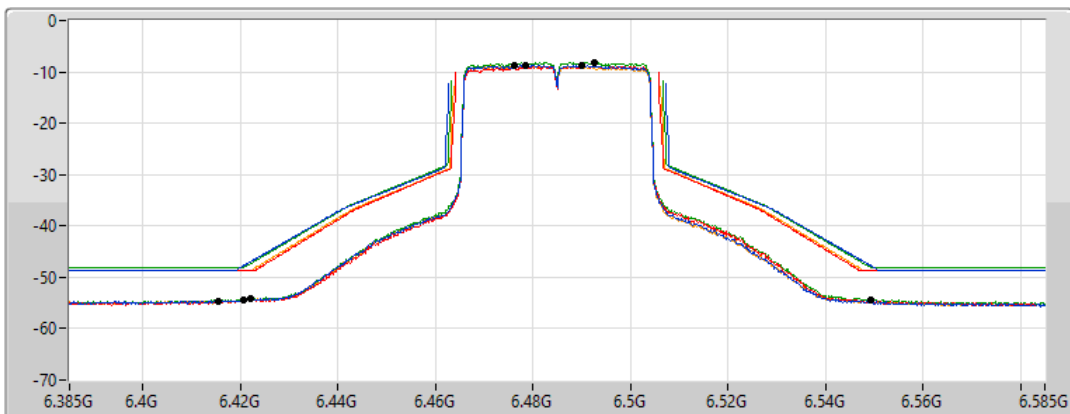

802.11ax HEW40_Nss1,(MCS0)_4TX

MASK

6485MHz_TnomVnom

19/02/2022

CF Freq
6.485GHz

Span
200MHz

RBW
500kHz

VBW
2MHz

Sweep Time
20ms

Detector Type
RMS

Port 1

Port 2

Port 3

Port 4

Ref(Hz)	Ref(dBm)	Freq(Hz)	Level(dBm)	Limit(dBm)	Margin(dB)	Port
6.47861G	-8.68	6.4154G	-54.58	-48.68	-5.90	1
6.49G	-8.78	6.4208G	-54.36	-48.78	-5.58	2
6.49259G	-8.12	6.5494G	-54.42	-48.12	-6.30	3
6.47621G	-8.77	6.422G	-54.20	-48.77	-5.43	4