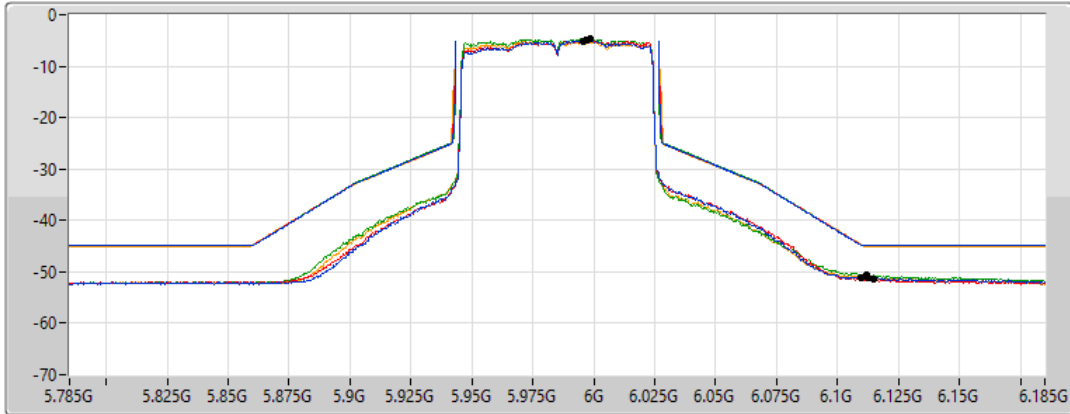

802.11ax HEW80-BF_Nss1,(MCS0)_4TX

MASK

5985MHz_TnomVnom

19/02/2022

CF Freq
5.985GHz

Span
400MHz

RBW
1MHz

VBW
3MHz

Sweep Time
20ms

Detector Type
RMS

Port 1

Port 2

Port 3

Port 4

Ref(Hz)	Ref(dBm)	Freq(Hz)	Level(dBm)	Limit(dBm)	Margin(dB)	Port
5.99739G	-4.90	6.1098G	-51.22	-44.90	-6.32	1
5.99659G	-4.97	6.115G	-51.44	-44.97	-6.47	2
5.99859G	-4.72	6.1118G	-50.49	-44.72	-5.77	3
5.99539G	-5.15	6.1122G	-51.05	-45.15	-5.90	4