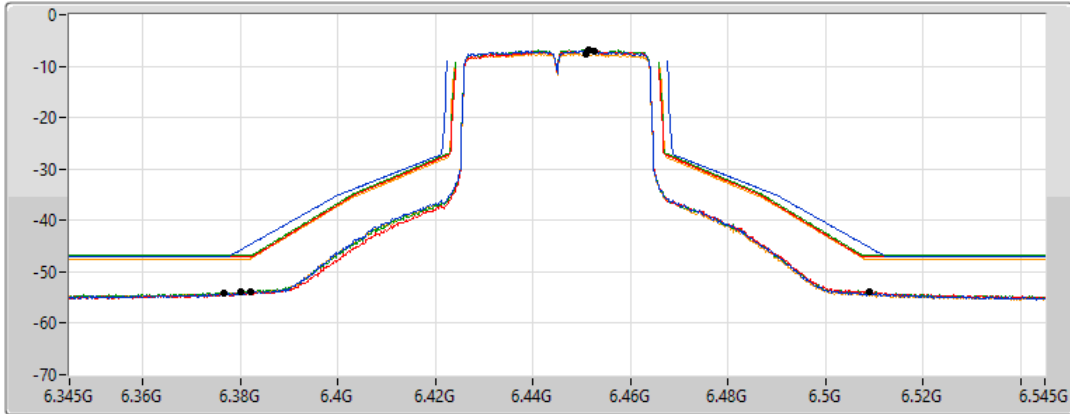

802.11ax HEW40-BF_Nss1,(MCS0)_4TX

MASK

6445MHz_TnomVnom

19/02/2022

CF Freq
6.445GHz

Span
200MHz

RBW
500kHz

VBW
2MHz

Sweep Time
20ms

Detector Type
RMS

Port 1

Port 2

Port 3

Port 4

Ref(Hz)	Ref(dBm)	Freq(Hz)	Level(dBm)	Limit(dBm)	Margin(dB)	Port
6.45119G	-7.09	6.3766G	-54.20	-47.09	-7.11	1
6.45259G	-7.06	6.509G	-53.90	-47.06	-6.84	2
6.45139G	-6.82	6.38G	-53.85	-46.82	-7.03	3
6.45099G	-7.59	6.382G	-53.89	-47.49	-6.40	4

802.11ax HEW40-BF_Nss1,(MCS0)_4TX

MASK