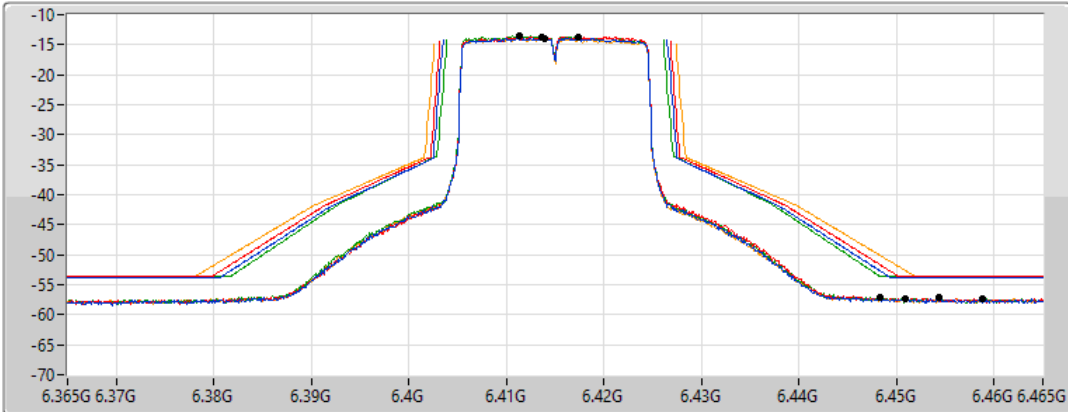

802.11ax HEW20_Nss1,(MCS0)_4TX

MASK

6415MHz_TnomVnom

19/02/2022

CF Freq
6.415GHz

Span
100MHz

RBW
300kHz

VBW
1MHz

Sweep Time
20ms

Detector Type
RMS

Port 1

Port 2

Port 3

Port 4

Ref(Hz)	Ref(dBm)	Freq(Hz)	Level(dBm)	Limit(dBm)	Margin(dB)	Port
6.4139G	-13.91	6.4543G	-57.18	-53.91	-3.27	1
6.4174G	-13.69	6.4509G	-57.24	-53.69	-3.55	2
6.4113G	-13.51	6.4483G	-57.21	-53.51	-3.70	3
6.4137G	-13.73	6.4588G	-57.39	-53.73	-3.66	4

802.11ax HEW20_Nss1,(MCS0)_4TX

MASK