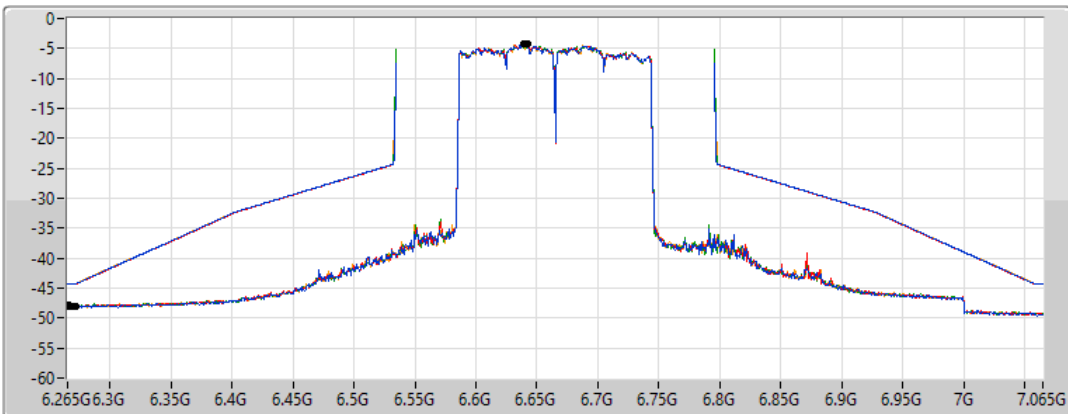

802.11ax HEW160_Nss1,(MCS0)_4TX

MASK

6665MHz_TnomVnom

19/02/2022

CF Freq
6.665GHz

Span
800MHz

RBW
1MHz

VBW
3MHz

Sweep Time
20ms

Detector Type
RMS

Port 1

Port 2

Port 3

Port 4

Ref(Hz)	Ref(dBm)	Freq(Hz)	Level(dBm)	Limit(dBm)	Margin(dB)	Port
6.63863G	-4.27	6.2666G	-47.99	-44.27	-3.72	1
6.63863G	-4.33	6.2714G	-47.93	-44.33	-3.60	2
6.64262G	-4.32	6.2698G	-47.99	-44.32	-3.67	3
6.63863G	-4.32	6.2666G	-47.84	-44.32	-3.52	4