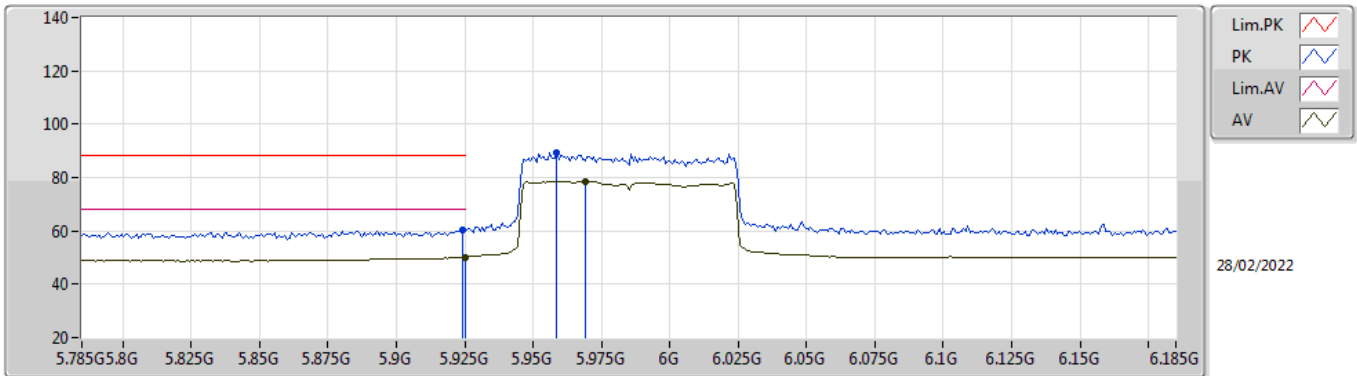

802.11ax HEW80_Nss1,(MCS0)_1TX

5985MHz_TnomVnom

EUT V_1TX
Setting 53
01-A-K-3-10

Type	Freq (Hz)	Level (dBuV/m)	Limit (dBuV/m)	Margin (dB)	Raw (dBuV)	Dist (m)	Condition	Azimuth (°)	Height (m)	Comment	AF (dB)	CL (dB)	PA (dB)
PK	5.9242G	60.09	88.20	-28.11	51.43	3	Vertical	0	1.95	-	35.00	6.60	32.94
RMS	5.925G	50.20	68.20	-18.00	41.54	3	Vertical	0	1.95	-	35.00	6.60	32.94
PK	5.9586G	89.44	Inf	-Inf	80.66	3	Vertical	0	1.95	-	35.13	6.60	32.95
RMS	5.969G	78.70	Inf	-Inf	69.87	3	Vertical	0	1.95	-	35.18	6.60	32.95