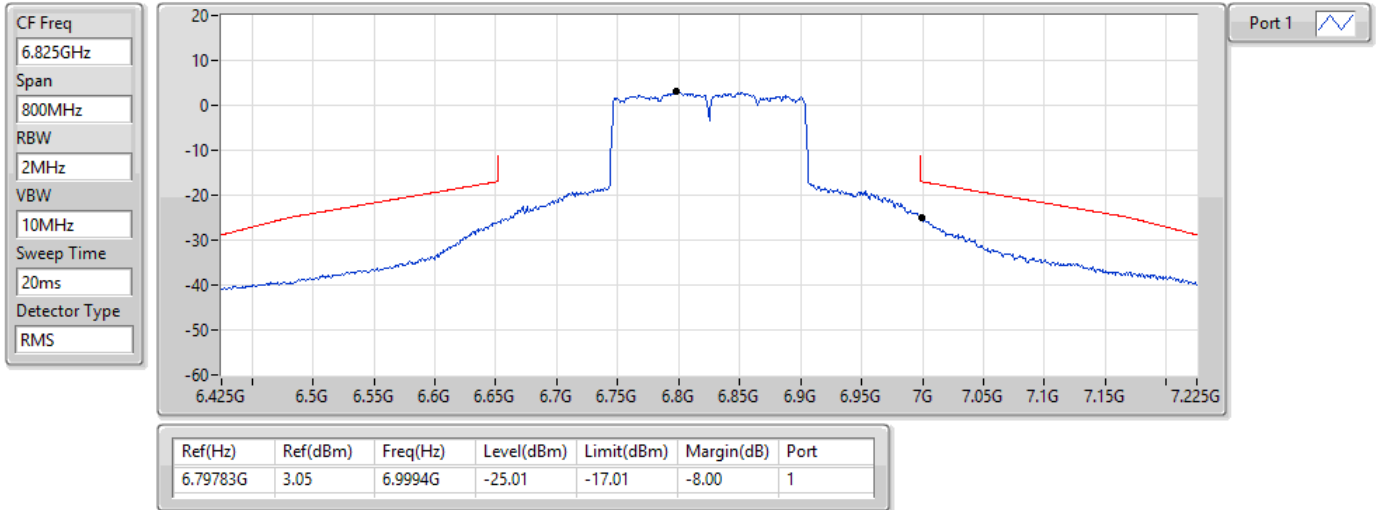

6665MHz_TnomVnom

22/02/2022

802.11ax HEW160_Nss1,(MCS0)_1TX

MASK

6825MHz Straddle 6.525-6.875GHz_TnomVnom

22/02/2022

802.11ax HEW160_Nss1,(MCS0)_1TX

MASK