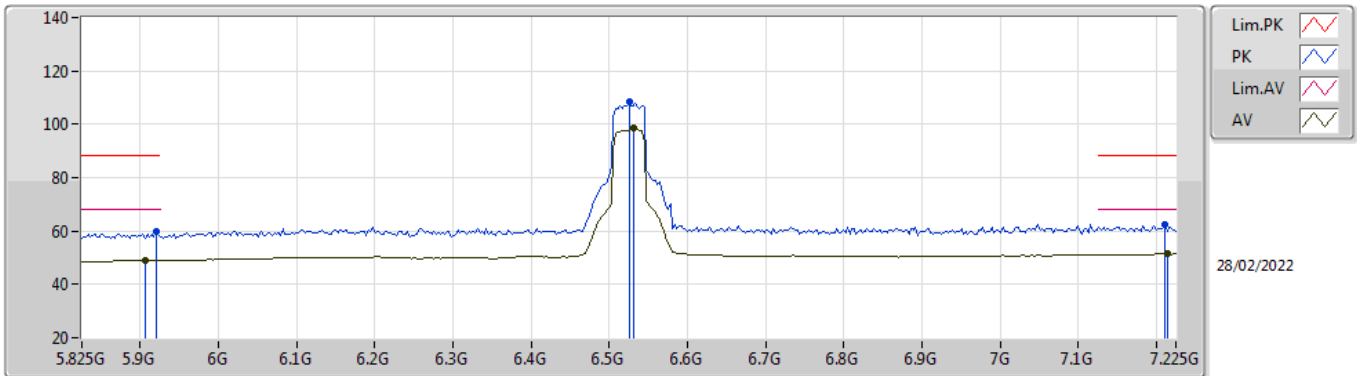

802.11ax HEW40_Nss1,(MCS0)_1TX
6525MHz Straddle 6.425-6.525GHz_TnomVnom

EUT_V_1TX
Setting 43
01-A-K-3-10

Type	Freq (Hz)	Level (dBuV/m)	Limit (dBuV/m)	Margin (dB)	Raw (dBuV)	Dist (m)	Condition	Azimuth (°)	Height (m)	Comment	AF (dB)	CL (dB)	PA (dB)
PK	5.9202G	59.60	88.20	-28.60	50.96	3	Horizontal	360	1.78	-	34.98	6.60	32.94
RMS	5.9062G	49.09	68.20	-19.11	40.51	3	Horizontal	360	1.78	-	34.92	6.60	32.94
PK	6.525G	108.33	Inf	-Inf	98.59	3	Horizontal	360	1.78	-	35.70	7.00	32.96
RMS	6.5306G	98.45	Inf	-Inf	88.69	3	Horizontal	360	1.78	-	35.72	7.00	32.96
PK	7.211G	62.28	88.20	-25.92	51.08	3	Horizontal	360	1.78	-	37.10	7.21	33.11
RMS	7.2138G	51.45	68.20	-16.75	40.25	3	Horizontal	360	1.78	-	37.10	7.21	33.11