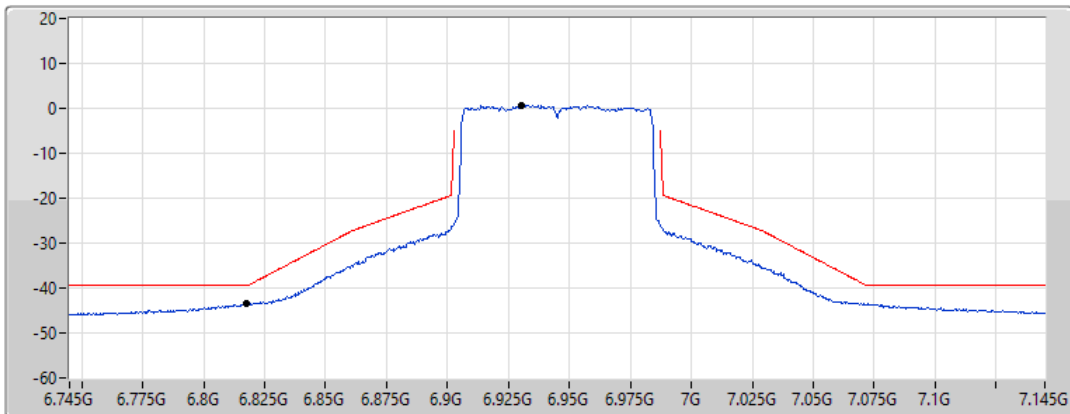

22/02/2022

CF Freq
6.945GHz

Span
400MHz

RBW
1MHz

VBW
3MHz

Sweep Time
20ms

Detector Type
RMS

Port 1