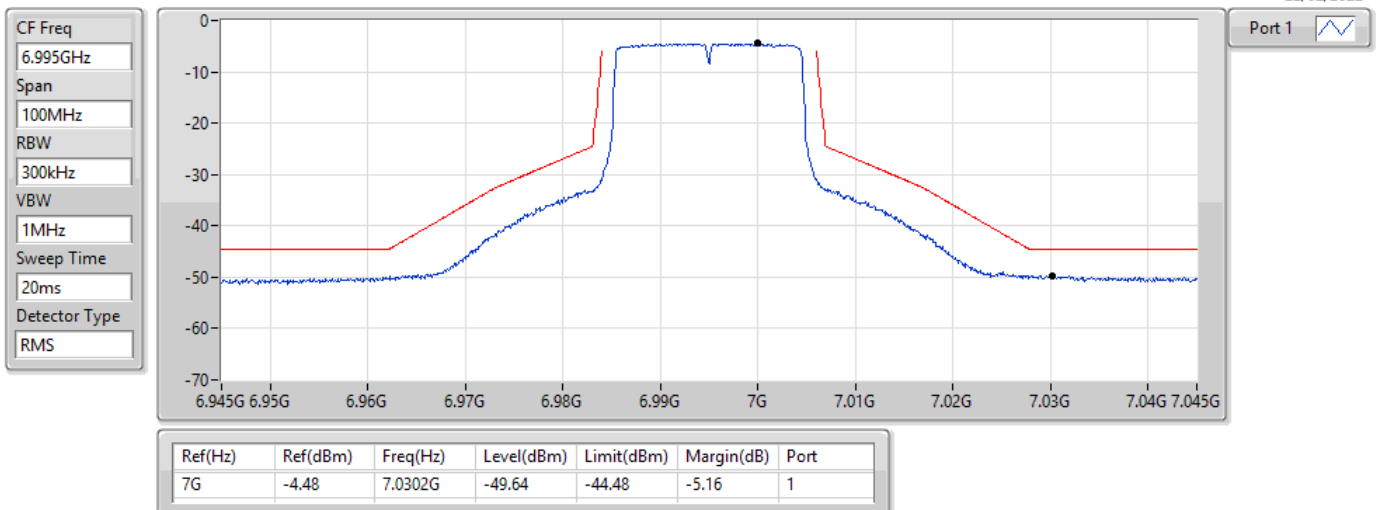

802.11ax HEW20_Nss1,(MCS0)_1TX
6995MHz_TnomVnom

MASK

22/02/2022