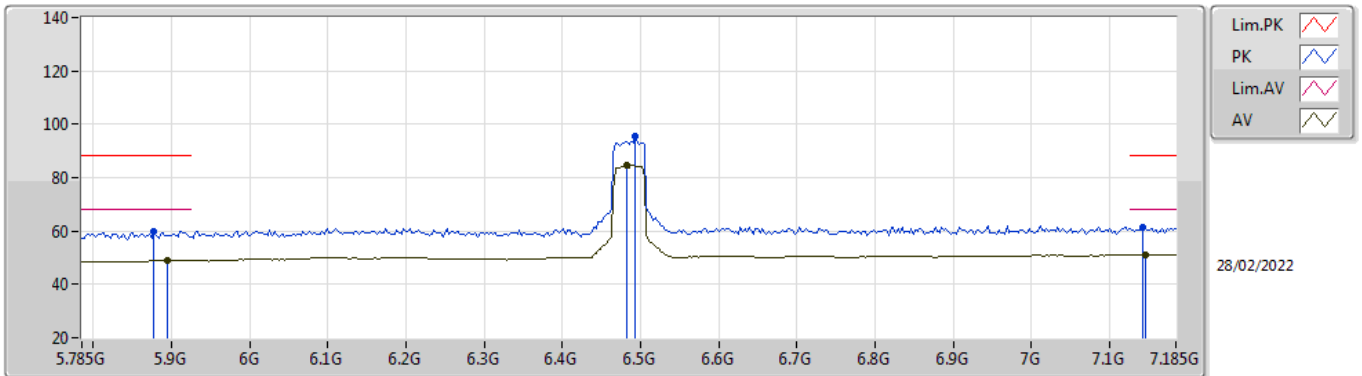

802.11ax HEW40_Nss1,(MCS0)_1TX

6485MHz_TnomVnom

EUT_V_1TX
Setting 44
01-A-K-3-10

Type	Freq (Hz)	Level (dBuV/m)	Limit (dBuV/m)	Margin (dB)	Raw (dBuV)	Dist (m)	Condition	Azimuth (°)	Height (m)	Comment	AF (dB)	CL (dB)	PA (dB)
PK	5.8774G	59.80	88.20	-28.40	51.29	3	Vertical	13	2.80	-	34.85	6.60	32.94
RMS	5.8942G	49.09	68.20	-19.11	40.54	3	Vertical	13	2.80	-	34.89	6.60	32.94
PK	6.4934G	95.46	Inf	-Inf	85.84	3	Vertical	13	2.80	-	35.57	7.00	32.95
RMS	6.4822G	84.62	Inf	-Inf	75.04	3	Vertical	13	2.80	-	35.53	7.00	32.95
PK	7.143G	61.55	88.20	-26.65	50.62	3	Vertical	13	2.80	-	36.84	7.23	33.14
RMS	7.1458G	51.06	68.20	-17.14	40.10	3	Vertical	13	2.80	-	36.87	7.23	33.14