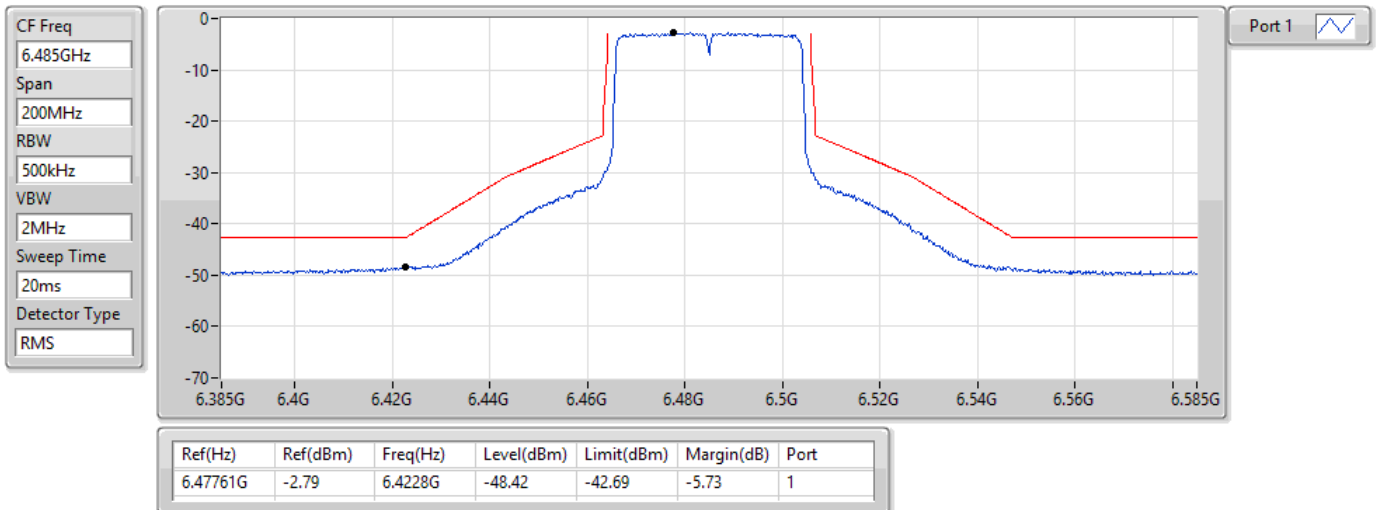

MASK

22/02/2022

802.11ax HEW40_Nss1,(MCS0)_1TX
6445MHz_TnomVnom

MASK

22/02/2022

802.11ax HEW40_Nss1,(MCS0)_1TX
6485MHz_TnomVnom

MASK

22/02/2022