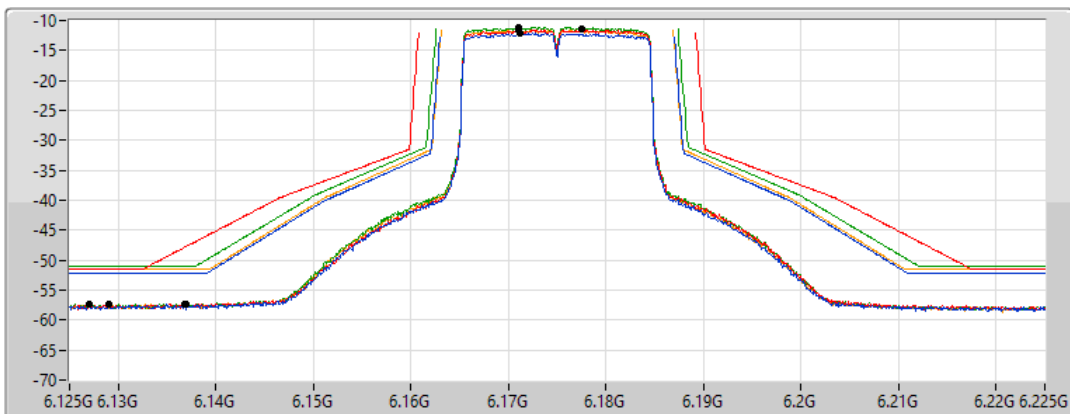

802.11ax HEW20-BF_Nss1,(MCS0)_4TX

MASK

6175MHz_TnomVnom

19/02/2022

CF Freq
6.175GHz

Span
100MHz

RBW
300kHz

VBW
1MHz

Sweep Time
20ms

Detector Type
RMS

Port 1

Port 2

Port 3

Port 4

Ref(Hz)	Ref(dBm)	Freq(Hz)	Level(dBm)	Limit(dBm)	Margin(dB)	Port
6.1712G	-12.15	6.1368G	-57.41	-52.15	-5.26	1
6.1775G	-11.51	6.127G	-57.39	-51.51	-5.88	2
6.171G	-11.10	6.129G	-57.28	-51.10	-6.18	3
6.1711G	-11.54	6.1369G	-57.33	-51.54	-5.79	4