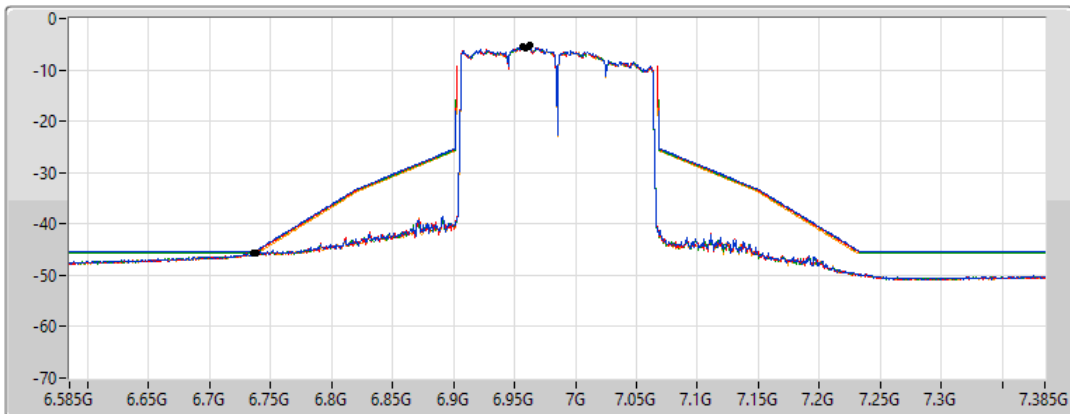

802.11ax HEW160_Nss1,(MCS0)_4TX

MASK

6985MHz_TnomVnom

19/02/2022

CF Freq
6.985GHz

Span
800MHz

RBW
1MHz

VBW
3MHz

Sweep Time
20ms

Detector Type
RMS

Port 1

Port 2

Port 3

Port 4

Ref(Hz)	Ref(dBm)	Freq(Hz)	Level(dBm)	Limit(dBm)	Margin(dB)	Port
6.96262G	-5.30	6.7354G	-45.68	-45.30	-0.38	1
6.95623G	-5.34	6.7354G	-45.63	-45.34	-0.29	2
6.96182G	-5.58	6.7354G	-45.78	-45.58	-0.20	3
6.95863G	-5.70	6.7386G	-45.80	-45.70	-0.10	4