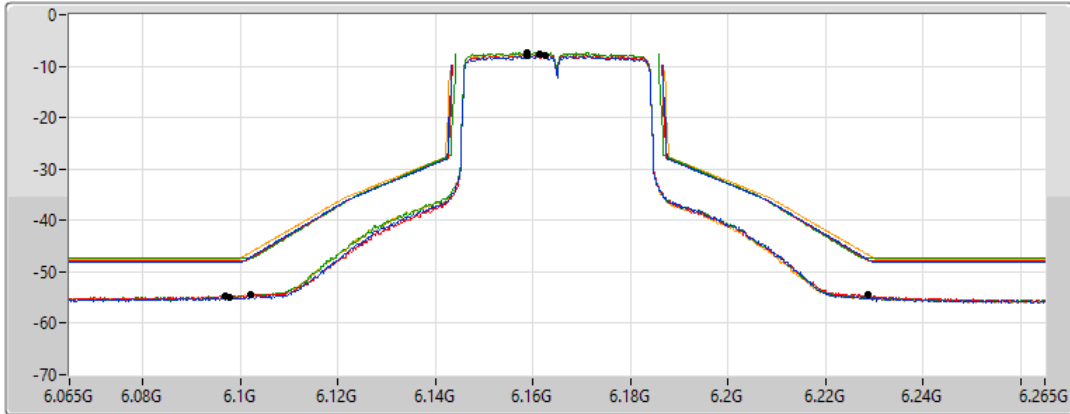

802.11ax HEW40-BF_Nss1,(MCS0)_4TX

MASK

6165MHz_TnomVnom

19/02/2022

CF Freq
6.165GHz

Span
200MHz

RBW
500kHz

VBW
2MHz

Sweep Time
20ms

Detector Type
RMS

Port 1

Port 2

Port 3

Port 4

Ref(Hz)	Ref(dBm)	Freq(Hz)	Level(dBm)	Limit(dBm)	Margin(dB)	Port
6.15881G	-8.02	6.0978G	-55.09	-48.02	-7.07	1
6.1626G	-7.87	6.2286G	-54.53	-47.70	-6.83	2
6.15881G	-7.34	6.1022G	-54.54	-47.34	-7.20	3
6.1614G	-7.66	6.097G	-54.72	-47.66	-7.06	4