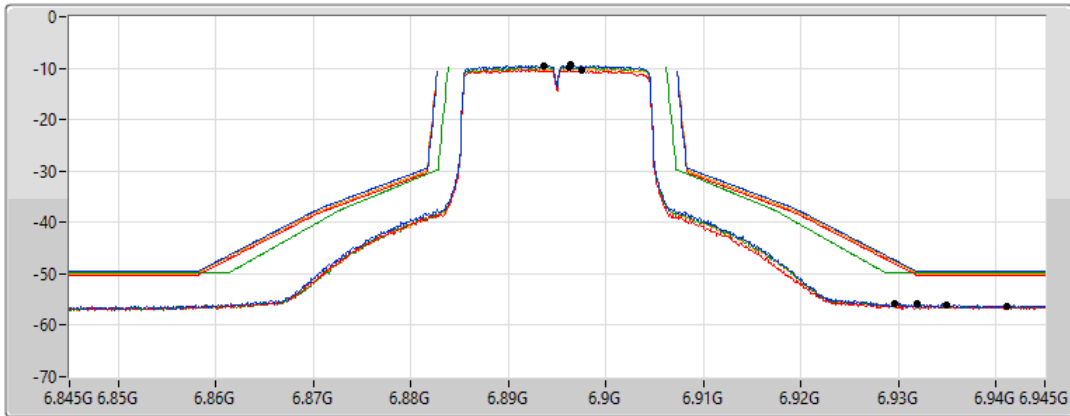

802.11ax HEW20_Nss1,(MCS0)_4TX

MASK

6895MHz_TnomVnom

19/02/2022

CF Freq
6.895GHz

Span
100MHz

RBW
300kHz

VBW
1MHz

Sweep Time
20ms

Detector Type
RMS

Port 1

Port 2

Port 3

Port 4

Ref(Hz)	Ref(dBm)	Freq(Hz)	Level(dBm)	Limit(dBm)	Margin(dB)	Port
6.8963G	-9.39	6.9319G	-55.82	-49.39	-6.43	1
6.8975G	-10.32	6.9411G	-56.20	-50.32	-5.88	2
6.8937G	-9.69	6.9296G	-55.91	-49.69	-6.22	3
6.8962G	-9.95	6.9349G	-56.10	-49.95	-6.15	4