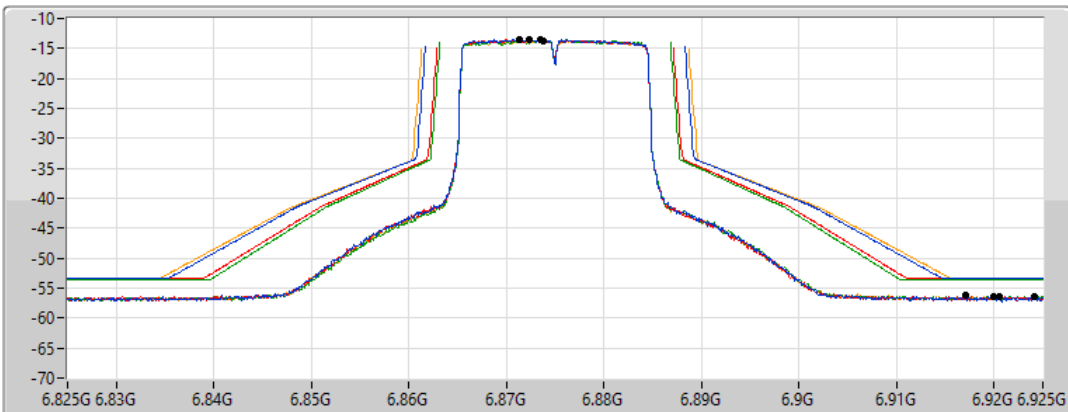

802.11ax HEW20_Nss1,(MCS0)_4TX

MASK

6875MHz Straddle 6.525-6.875GHz_TnomVnom

19/02/2022

CF Freq
6.875GHz

Span
100MHz

RBW
300kHz

VBW
1MHz

Sweep Time
20ms

Detector Type
RMS

Port 1

Port 2

Port 3

Port 4

Ref(Hz)	Ref(dBm)	Freq(Hz)	Level(dBm)	Limit(dBm)	Margin(dB)	Port
6.8713G	-13.40	6.9199G	-56.48	-53.40	-3.08	1
6.8724G	-13.43	6.9205G	-56.37	-53.43	-2.94	2
6.8735G	-13.53	6.9171G	-56.17	-53.53	-2.64	3
6.8738G	-13.65	6.9242G	-56.41	-53.65	-2.76	4