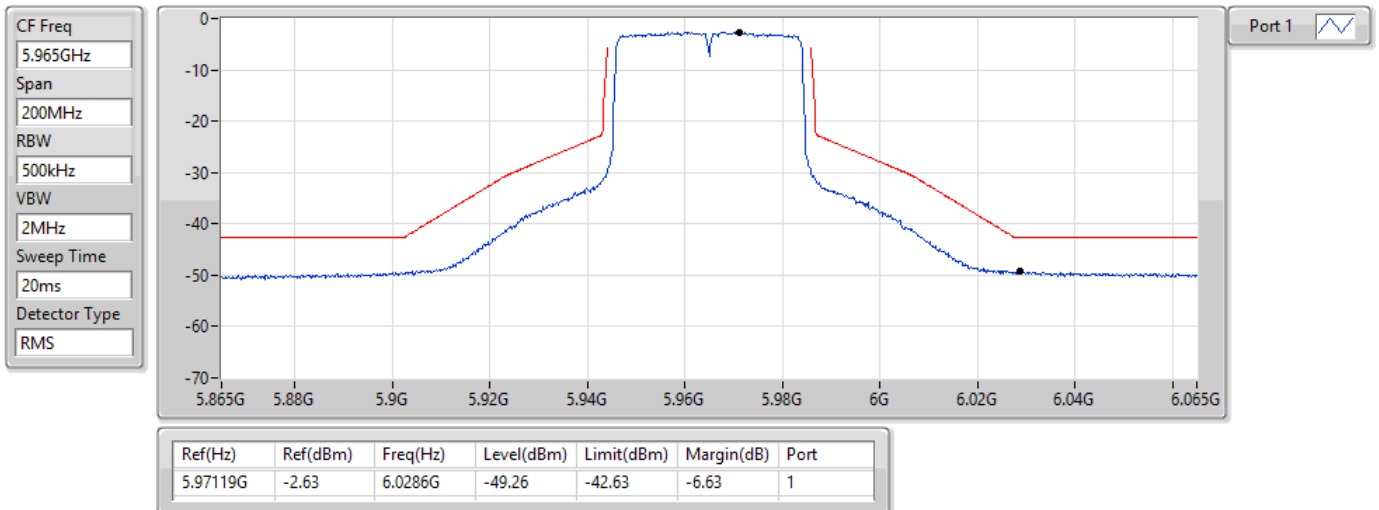

802.11ax HEW40_Nss1,(MCS0)_1TX

MASK

5965MHz_TnomVnom

22/02/2022