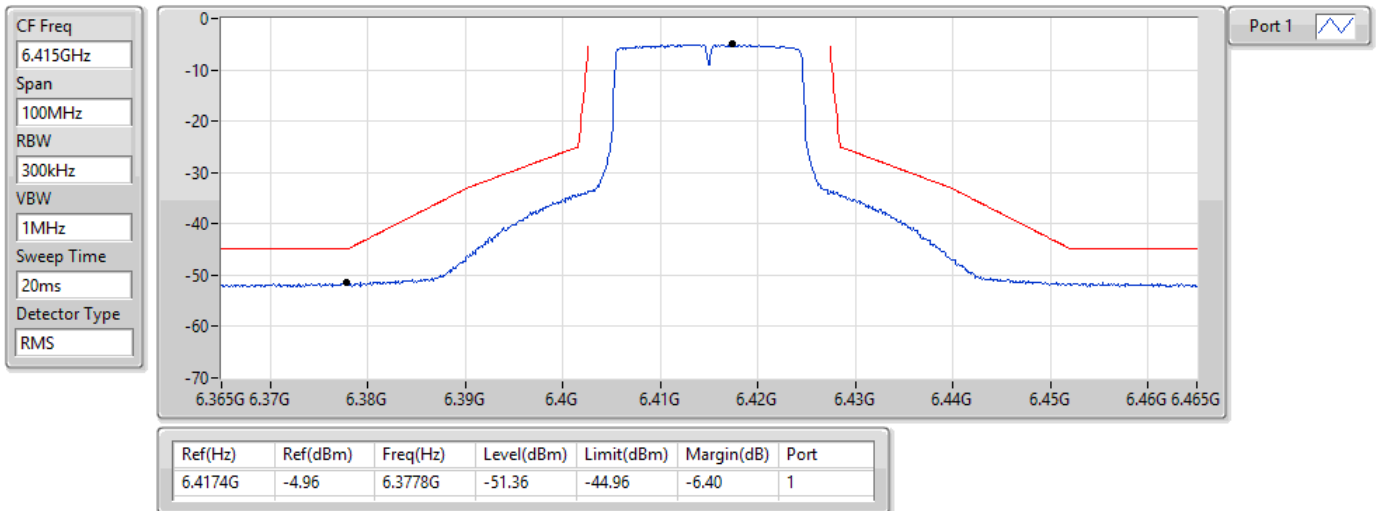

802.11ax HEW20_Nss1,(MCS0)_1TX
6415MHz_TnomVnom

MASK

22/02/2022