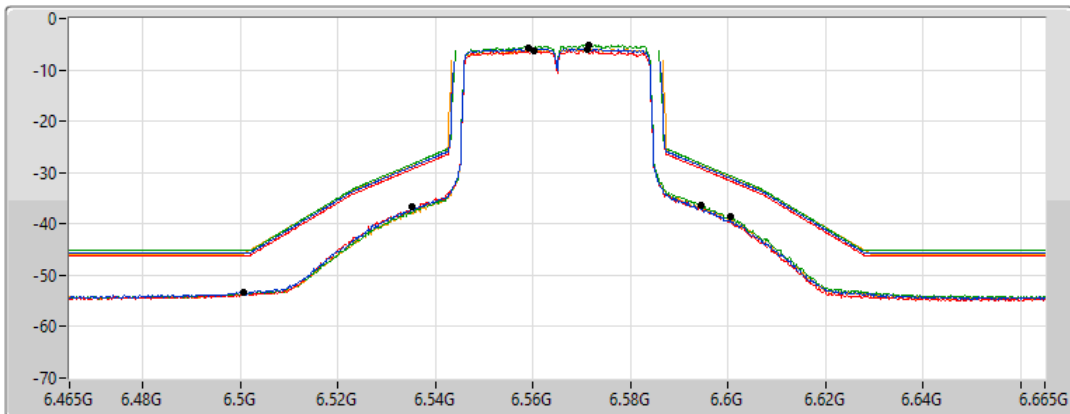

6565MHz_TnomVnom

19/02/2022

CF Freq
6.565GHz

Span
200MHz

RBW
500kHz

VBW
2MHz

Sweep Time
20ms

Detector Type
RMS

Port 1

Port 2

Port 3

Port 4

Ref(Hz)	Ref(dBm)	Freq(Hz)	Level(dBm)	Limit(dBm)	Margin(dB)	Port
6.55901G	-5.77	6.5008G	-53.37	-45.77	-7.60	1
6.5602G	-6.29	6.5352G	-36.68	-29.36	-7.32	2
6.57139G	-5.20	6.6006G	-38.61	-30.68	-7.93	3
6.57119G	-5.92	6.5946G	-36.39	-28.70	-7.69	4