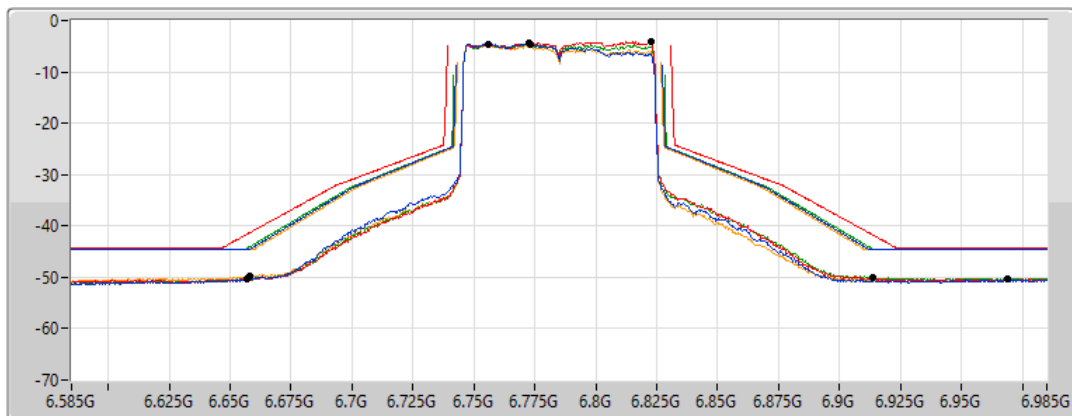

802.11ax HEW80_Nss1,(MCS0)_4TX

MASK

6785MHz_TnomVnom

19/02/2022

CF Freq
6.785GHz

Span
400MHz

RBW
1MHz

VBW
3MHz

Sweep Time
20ms

Detector Type
RMS

Port 1

Port 2

Port 3

Port 4

Ref(Hz)	Ref(dBm)	Freq(Hz)	Level(dBm)	Limit(dBm)	Margin(dB)	Port
6.77261G	-4.45	6.657G	-50.40	-44.45	-5.95	1
6.82256G	-4.18	6.9686G	-50.38	-44.18	-6.20	2
6.77341G	-4.54	6.9138G	-49.97	-44.54	-5.43	3
6.75583G	-4.63	6.6582G	-49.89	-44.63	-5.26	4