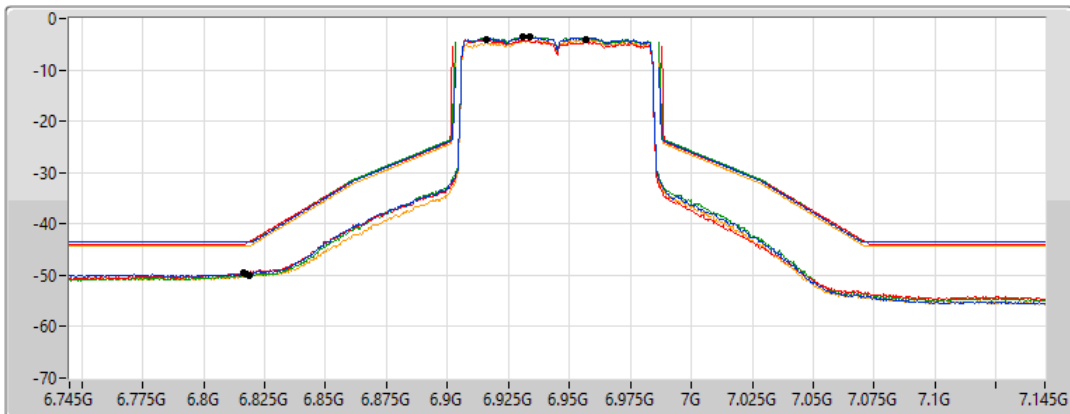

802.11ax HEW80_Nss1,(MCS0)_4TX

MASK

6945MHz_TnomVnom

19/02/2022

CF Freq
6.945GHz

Span
400MHz

RBW
1MHz

VBW
3MHz

Sweep Time
20ms

Detector Type
RMS

Port 1

Port 2

Port 3

Port 4

Ref(Hz)	Ref(dBm)	Freq(Hz)	Level(dBm)	Limit(dBm)	Margin(dB)	Port
6.93381G	-3.60	6.8174G	-49.63	-43.60	-6.03	1
6.91583G	-3.98	6.8162G	-49.51	-43.98	-5.53	2
6.93101G	-3.43	6.8186G	-49.94	-43.43	-6.51	3
6.95659G	-4.18	6.8186G	-50.13	-44.18	-5.95	4