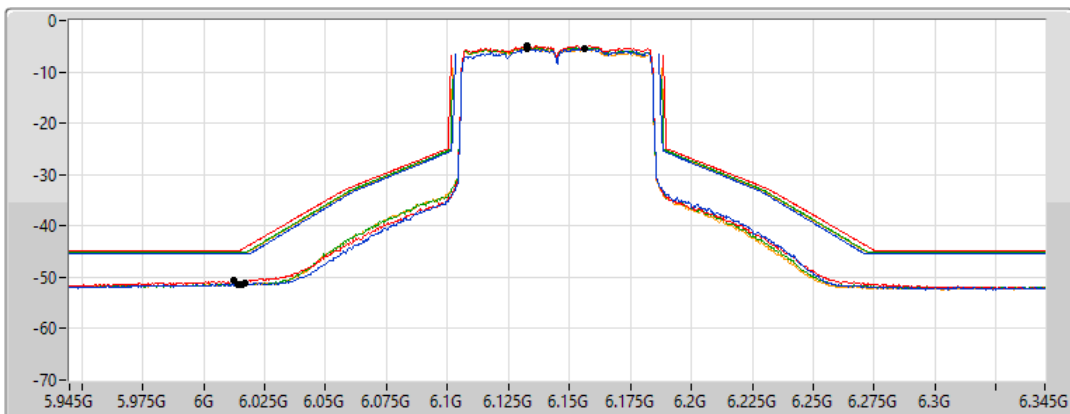

802.11ax HEW80_Nss1,(MCS0)_4TX

MASK

6145MHz_TnomVnom

19/02/2022

CF Freq
6.145GHz

Span
400MHz

RBW
1MHz

VBW
3MHz

Sweep Time
20ms

Detector Type
RMS

Port 1

Port 2

Port 3

Port 4

Ref(Hz)	Ref(dBm)	Freq(Hz)	Level(dBm)	Limit(dBm)	Margin(dB)	Port
6.15619G	-5.35	6.0142G	-51.31	-45.35	-5.96	1
6.13261G	-4.90	6.0126G	-50.72	-44.90	-5.82	2
6.13261G	-5.10	6.017G	-51.22	-45.10	-6.12	3
6.13261G	-5.35	6.0158G	-51.28	-45.35	-5.93	4