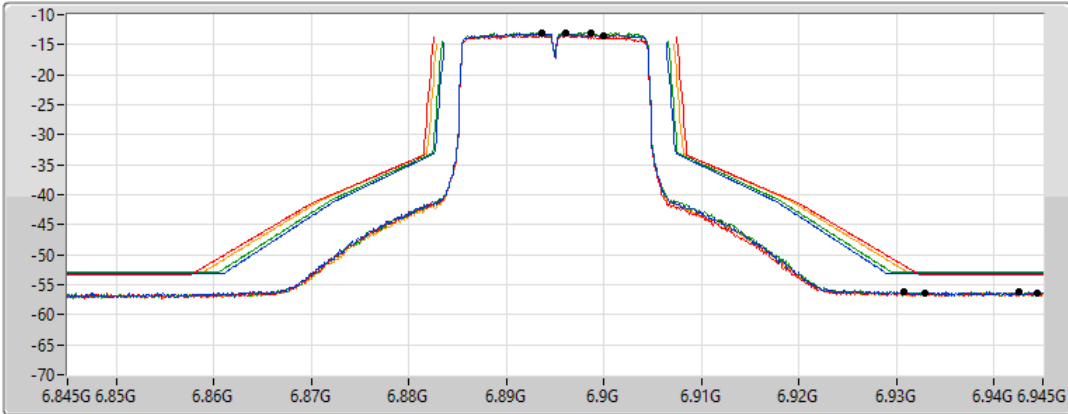

802.11ax HEW20_Nss1,(MCS0)_4TX

MASK

6895MHz_TnomVnom

19/02/2022

CF Freq
6.895GHz

Span
100MHz

RBW
300kHz

VBW
1MHz

Sweep Time
20ms

Detector Type
RMS

Port 1

Port 2

Port 3

Port 4

Ref(Hz)	Ref(dBm)	Freq(Hz)	Level(dBm)	Limit(dBm)	Margin(dB)	Port
6.8961G	-13.10	6.9307G	-56.11	-53.10	-3.01	1
6.9G	-13.41	6.9329G	-56.36	-53.41	-2.95	2
6.8987G	-12.97	6.9425G	-56.15	-52.97	-3.18	3
6.8937G	-13.11	6.9444G	-56.31	-53.11	-3.20	4