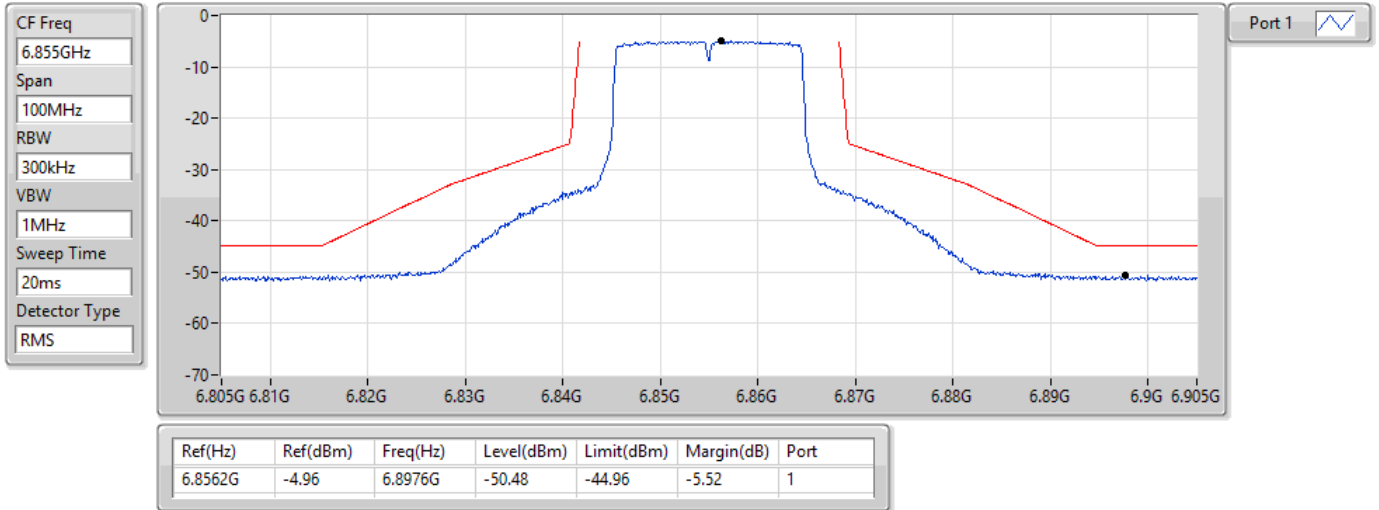

802.11ax HEW20_Nss1,(MCS0)_1TX
6855MHz_TnomVnom

MASK

22/02/2022