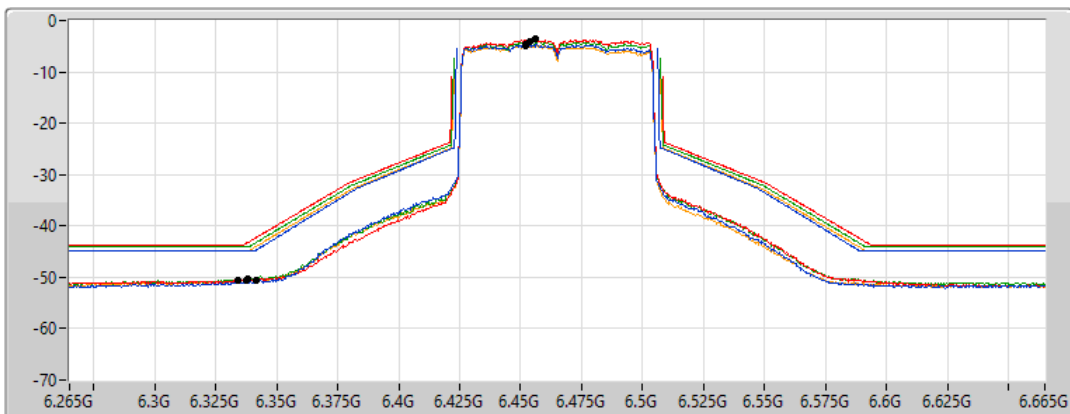

802.11ax HEW80_Nss1,(MCS0)_4TX

MASK

6465MHz_TnomVnom

19/02/2022

CF Freq
6.465GHz

Span
400MHz

RBW
1MHz

VBW
3MHz

Sweep Time
20ms

Detector Type
RMS

Port 1

Port 2

Port 3

Port 4

Ref(Hz)	Ref(dBm)	Freq(Hz)	Level(dBm)	Limit(dBm)	Margin(dB)	Port
6.45181G	-4.71	6.3414G	-50.71	-44.71	-6.00	1
6.45621G	-3.68	6.3338G	-50.57	-43.68	-6.89	2
6.45381G	-4.14	6.3382G	-50.31	-44.14	-6.17	3
6.45221G	-4.81	6.3378G	-50.54	-44.81	-5.73	4