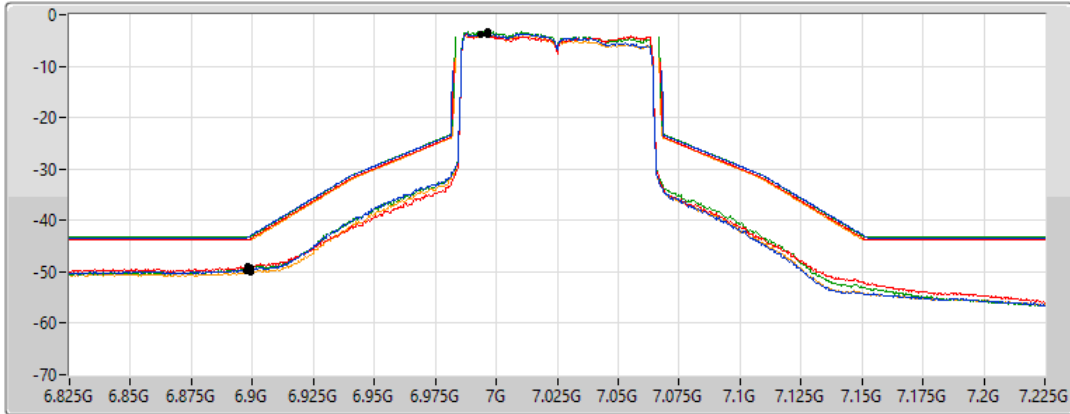

802.11ax HEW80-BF_Nss1,(MCS0)_4TX

MASK

7025MHz_TnomVnom

19/02/2022

CF Freq
7.025GHz

Span
400MHz

RBW
1MHz

VBW
3MHz

Sweep Time
20ms

Detector Type
RMS

Port 1

Port 2

Port 3

Port 4

Ref(Hz)	Ref(dBm)	Freq(Hz)	Level(dBm)	Limit(dBm)	Margin(dB)	Port
6.99623G	-3.37	6.8978G	-49.68	-43.35	-6.33	1
6.99623G	-3.73	6.8982G	-49.00	-43.73	-5.27	2
6.99623G	-3.15	6.8994G	-49.31	-43.09	-6.22	3
6.99343G	-3.80	6.8994G	-50.08	-43.80	-6.28	4

802.11ax HEW160-BF_Nss1,(MCS0)_4TX

MASK