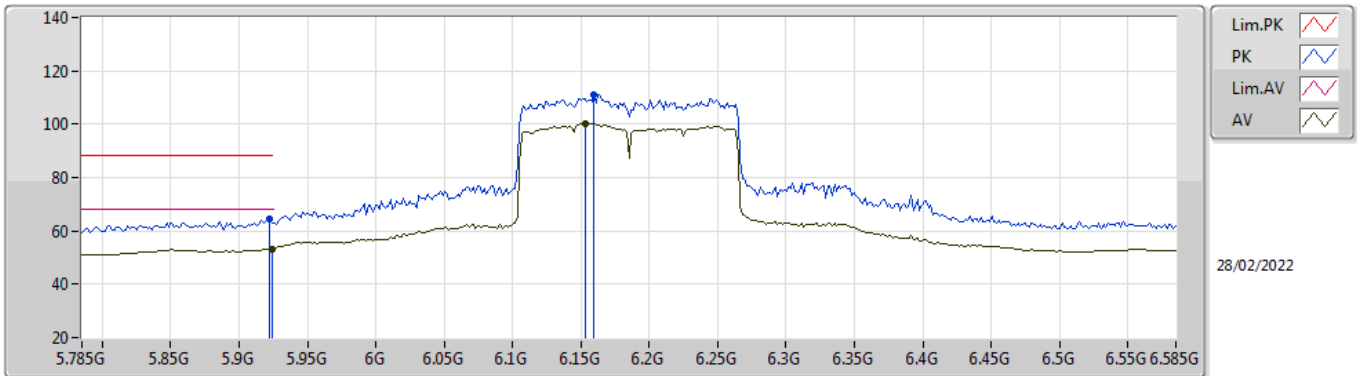

802.11ax HEW160_Nss1,(MCS0)_1TX

6185MHz_TnomVnom

EUT Y_1TX
Setting 62
01-A-J-4-10

Type	Freq (Hz)	Level (dBuV/m)	Limit (dBuV/m)	Margin (dB)	Raw (dBuV)	Dist (m)	Condition	Azimuth (°)	Height (m)	Comment	AF (dB)	CL (dB)	PA (dB)
PK	5.9226G	64.64	88.20	-23.56	55.99	3	Horizontal	2	1.79	-	34.99	6.60	32.94
RMS	5.9242G	53.32	68.20	-14.88	44.66	3	Horizontal	2	1.79	-	35.00	6.60	32.94
PK	6.1594G	110.94	Inf	-Inf	101.71	3	Horizontal	2	1.79	-	35.34	6.84	32.95
RMS	6.153G	100.26	Inf	-Inf	91.07	3	Horizontal	2	1.79	-	35.31	6.83	32.95