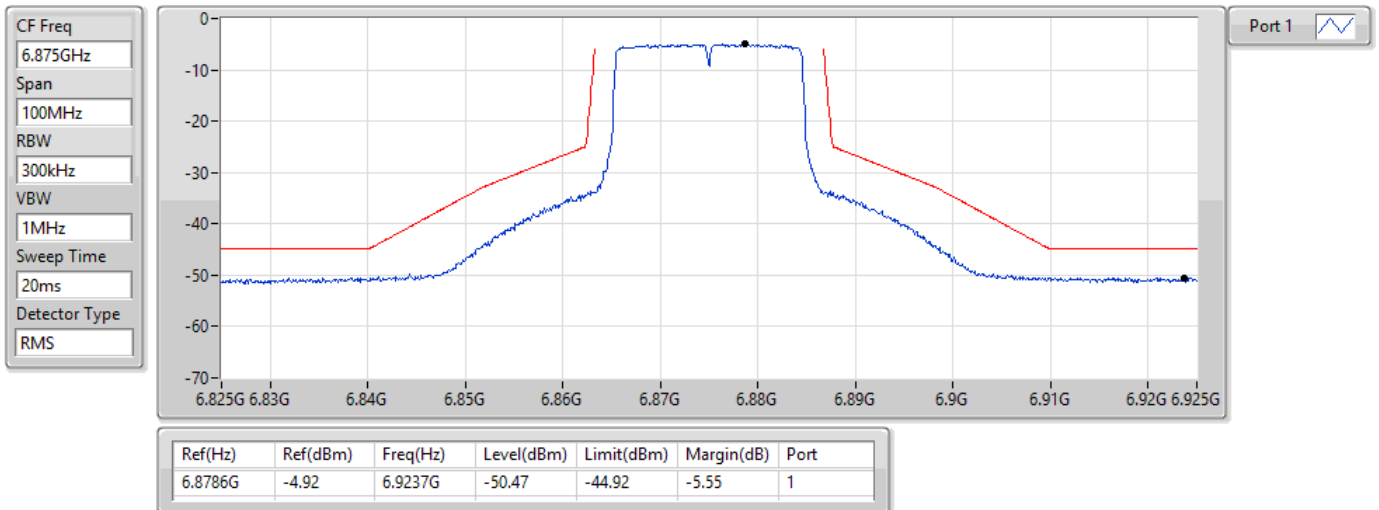

802.11ax HEW20_Nss1,(MCS0)_1TX
6855MHz_TnomVnom

MASK

22/02/2022

802.11ax HEW20_Nss1,(MCS0)_1TX
6875MHz Straddle 6.525-6.875GHz_TnomVnom

MASK

22/02/2022

802.11ax HEW20_Nss1,(MCS0)_1TX
6895MHz_TnomVnom

MASK