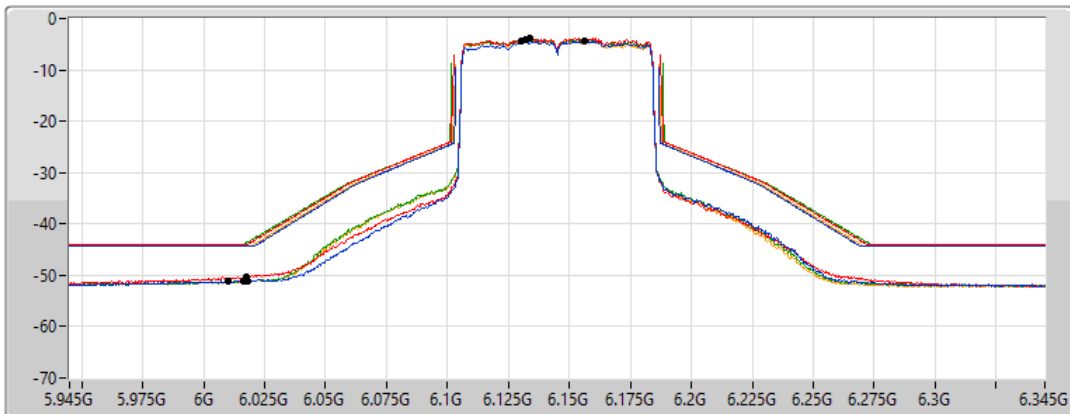

802.11ax HEW80-BF_Nss1,(MCS0)_4TX

MASK

6145MHz_TnomVnom

19/02/2022

CF Freq
6.145GHz

Span
400MHz

RBW
1MHz

VBW
3MHz

Sweep Time
20ms

Detector Type
RMS

Port 1

Port 2

Port 3

Port 4

Ref(Hz)	Ref(dBm)	Freq(Hz)	Level(dBm)	Limit(dBm)	Margin(dB)	Port
6.15619G	-4.28	6.0098G	-51.09	-44.28	-6.81	1
6.13381G	-3.90	6.0178G	-50.26	-43.90	-6.36	2
6.13221G	-4.07	6.0162G	-51.16	-44.05	-7.11	3
6.13021G	-4.25	6.0182G	-51.09	-44.25	-6.84	4