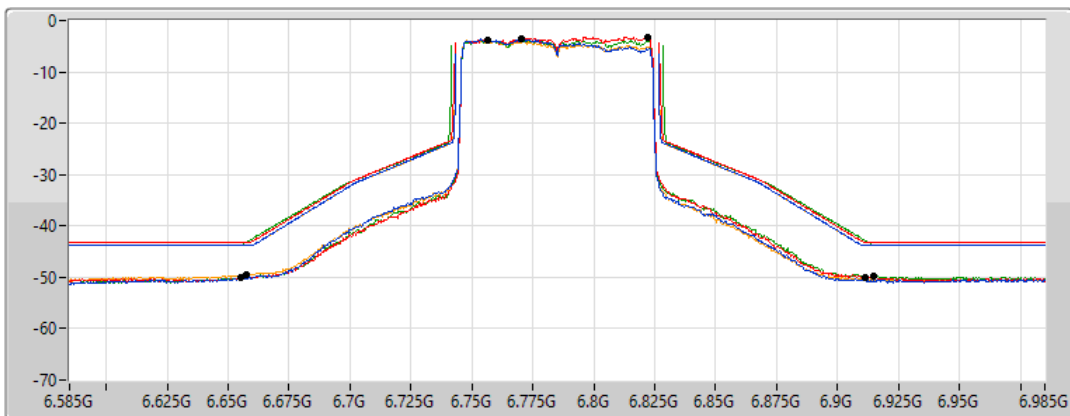

802.11ax HEW80-BF_Nss1,(MCS0)_4TX

MASK

6785MHz_TnomVnom

19/02/2022

CF Freq
6.785GHz

Span
400MHz

RBW
1MHz

VBW
3MHz

Sweep Time
20ms

Detector Type
RMS

Port 1

Port 2

Port 3

Port 4

Ref(Hz)	Ref(dBm)	Freq(Hz)	Level(dBm)	Limit(dBm)	Margin(dB)	Port
6.77021G	-3.64	6.6554G	-50.02	-43.64	-6.38	1
6.82216G	-3.23	6.9114G	-49.99	-43.23	-6.76	2
6.77061G	-3.69	6.915G	-49.83	-43.69	-6.14	3
6.75623G	-3.71	6.6574G	-49.49	-43.71	-5.78	4