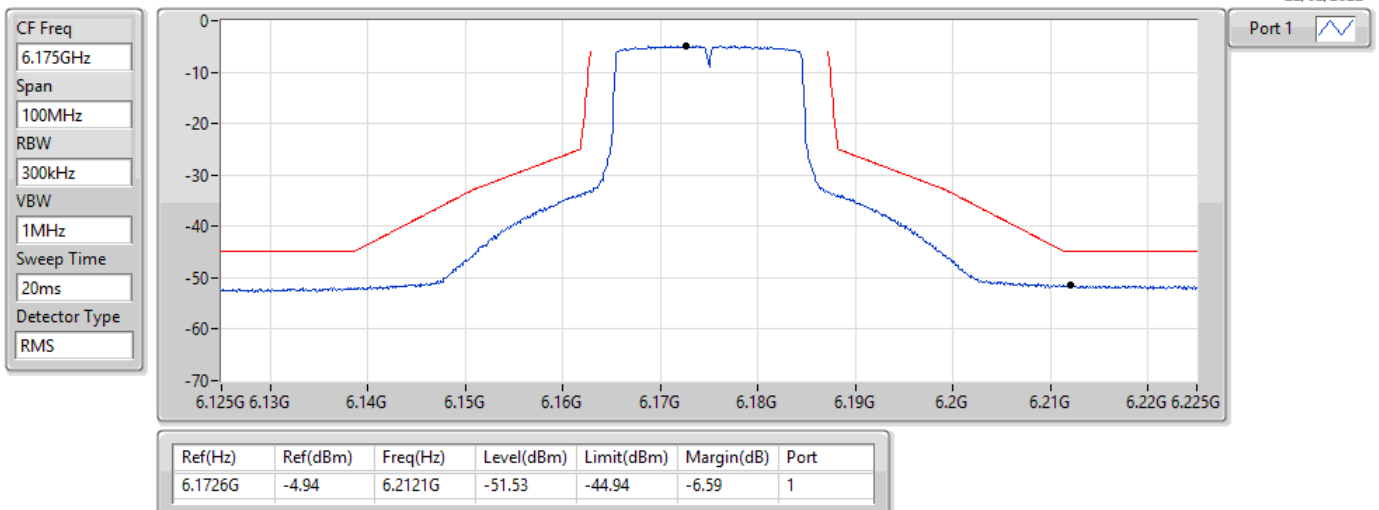

802.11ax HEW20_Nss1,(MCS0)_1TX
5955MHz_TnomVnom

MASK

22/02/2022

802.11ax HEW20_Nss1,(MCS0)_1TX
6175MHz_TnomVnom

MASK

22/02/2022

802.11ax HEW20_Nss1,(MCS0)_1TX
6415MHz_TnomVnom

MASK