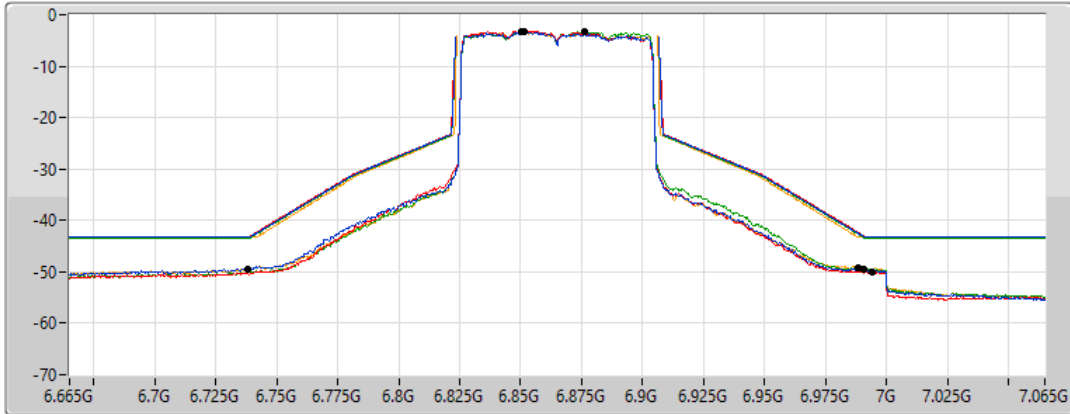

802.11ax HEW80-BF_Nss1,(MCS0)_4TX

MASK

6865MHz Straddle 6.525-6.875GHz_TnomVnom

19/02/2022

CF Freq
6.865GHz

Span
400MHz

RBW
1MHz

VBW
3MHz

Sweep Time
20ms

Detector Type
RMS

Port 1

Port 2

Port 3

Port 4

Ref(Hz)	Ref(dBm)	Freq(Hz)	Level(dBm)	Limit(dBm)	Margin(dB)	Port
6.85101G	-3.20	6.7382G	-49.38	-43.20	-6.18	1
6.85061G	-3.15	6.9942G	-49.98	-43.15	-6.83	2
6.87619G	-3.34	6.991G	-49.45	-43.34	-6.11	3
6.85141G	-3.31	6.9886G	-49.19	-43.31	-5.88	4

802.11ax HEW80-BF_Nss1,(MCS0)_4TX

MASK