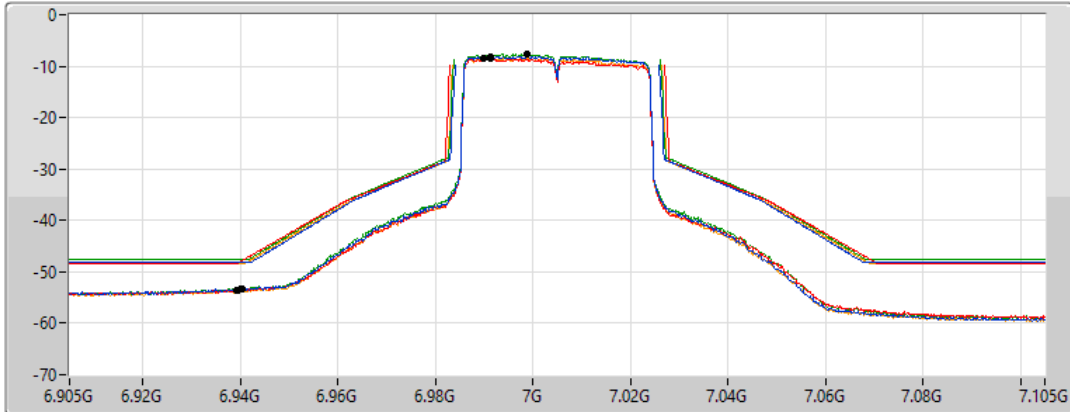

802.11ax HEW40_Nss1,(MCS0)_4TX

MASK

7005MHz_TnomVnom

19/02/2022

CF Freq
7.005GHz

Span
200MHz

RBW
500kHz

VBW
2MHz

Sweep Time
20ms

Detector Type
RMS

Port 1

Port 2

Port 3

Port 4

Ref(Hz)	Ref(dBm)	Freq(Hz)	Level(dBm)	Limit(dBm)	Margin(dB)	Port
6.99121G	-8.12	6.9404G	-53.31	-48.12	-5.19	1
6.99001G	-8.44	6.9392G	-53.54	-48.44	-5.10	2
6.99881G	-7.68	6.9402G	-53.22	-47.68	-5.54	3
6.99141G	-8.36	6.9394G	-53.67	-48.36	-5.31	4

802.11ax HEW40_Nss1,(MCS0)_4TX

MASK