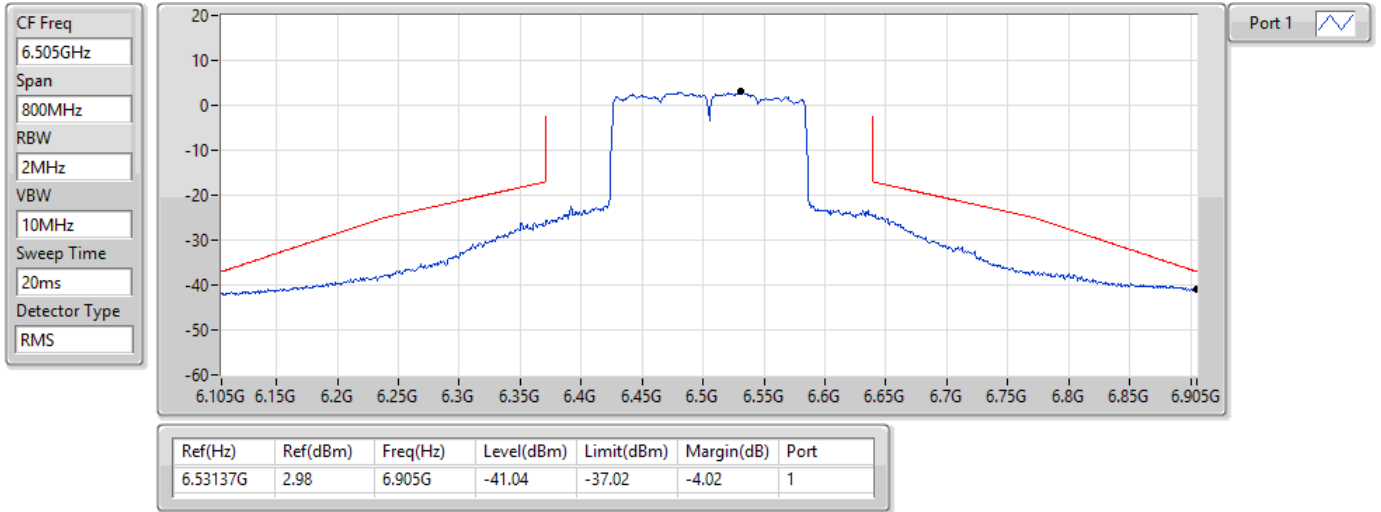

6345MHz_TnomVnom

22/02/2022

802.11ax HEW160_Nss1,(MCS0)_1TX

MASK

6505MHz Straddle 6.425-6.525GHz_TnomVnom

22/02/2022

802.11ax HEW160_Nss1,(MCS0)_1TX

MASK