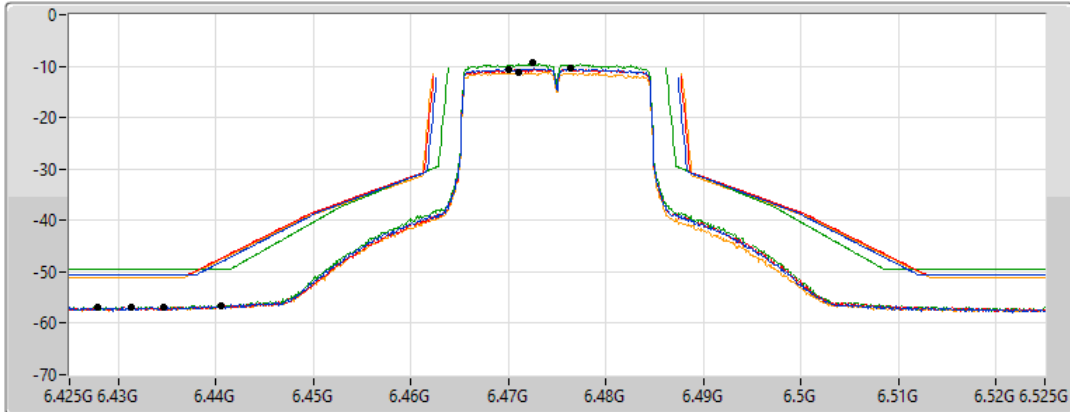

802.11ax HEW20-BF_Nss1,(MCS0)_4TX

MASK

6475MHz_TnomVnom

19/02/2022

CF Freq
6.475GHz

Span
100MHz

RBW
300kHz

VBW
1MHz

Sweep Time
20ms

Detector Type
RMS

Port 1

Port 2

Port 3

Port 4

Ref(Hz)	Ref(dBm)	Freq(Hz)	Level(dBm)	Limit(dBm)	Margin(dB)	Port
6.4763G	-10.50	6.4347G	-56.86	-50.50	-6.36	1
6.47G	-10.61	6.4279G	-56.91	-50.61	-6.30	2
6.4725G	-9.42	6.4405G	-56.49	-49.42	-7.07	3
6.4711G	-11.26	6.4314G	-56.90	-51.26	-5.64	4

802.11ax HEW20-BF_Nss1,(MCS0)_4TX

MASK