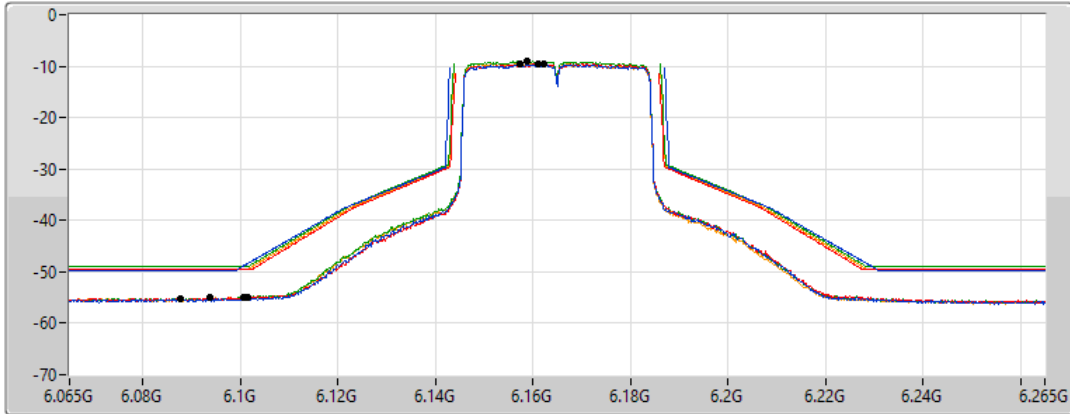

802.11ax HEW40_Nss1,(MCS0)_4TX

MASK

6165MHz_TnomVnom

19/02/2022

CF Freq
6.165GHz

Span
200MHz

RBW
500kHz

VBW
2MHz

Sweep Time
20ms

Detector Type
RMS

Port 1

Port 2

Port 3

Port 4

Ref(Hz)	Ref(dBm)	Freq(Hz)	Level(dBm)	Limit(dBm)	Margin(dB)	Port
6.1612G	-9.70	6.0876G	-55.22	-49.70	-5.52	1
6.1624G	-9.58	6.1008G	-54.99	-49.58	-5.41	2
6.15881G	-9.06	6.0938G	-55.00	-49.06	-5.94	3
6.15741G	-9.47	6.1016G	-54.99	-49.44	-5.55	4