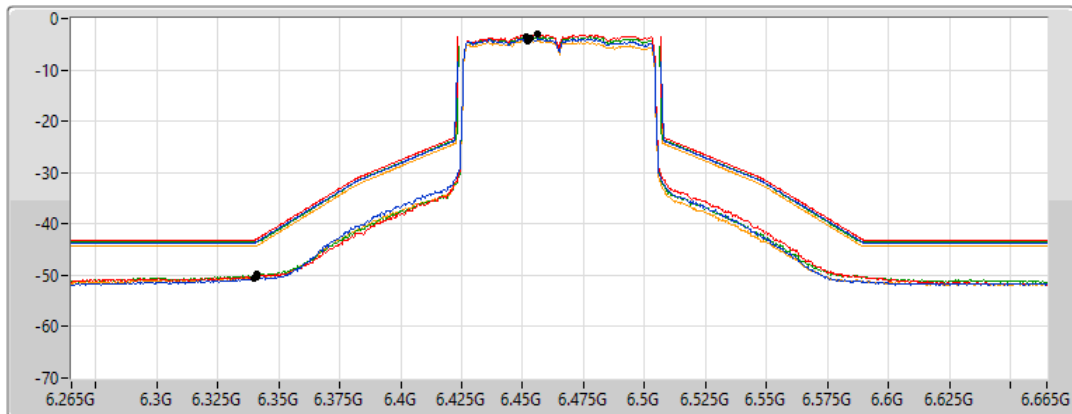

6465MHz_TnomVnom

19/02/2022

CF Freq
6.465GHz

Span
400MHz

RBW
1MHz

VBW
3MHz

Sweep Time
20ms

Detector Type
RMS

Port 1

Port 2

Port 3

Port 4

Ref(Hz)	Ref(dBm)	Freq(Hz)	Level(dBm)	Limit(dBm)	Margin(dB)	Port
6.45341G	-3.78	6.3398G	-50.72	-43.76	-6.96	1
6.45621G	-3.13	6.3402G	-50.22	-43.13	-7.09	2
6.45141G	-3.48	6.341G	-49.85	-43.48	-6.37	3
6.45221G	-4.26	6.341G	-50.25	-44.25	-6.00	4