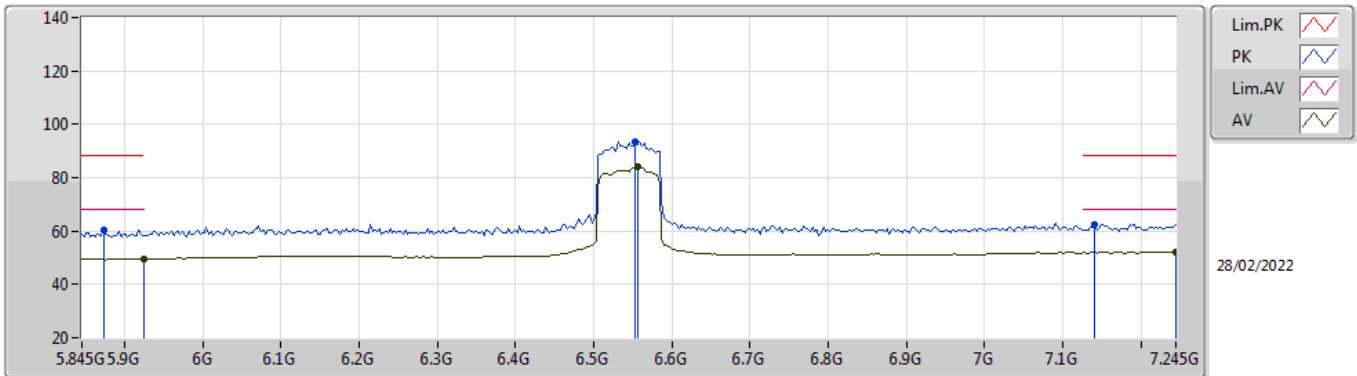

802.11ax HEW80_Nss1,(MCS0)_1TX
6545MHz Straddle 6.425-6.525GHz_TnomVnom

EUT_V_1TX
Setting 55
01-A-J-4-10

Type	Freq (Hz)	Level (dBuV/m)	Limit (dBuV/m)	Margin (dB)	Raw (dBuV)	Dist (m)	Condition	Azimuth (°)	Height (m)	Comment	AF (dB)	CL (dB)	PA (dB)
PK	5.873G	60.45	88.20	-27.75	51.94	3	Vertical	19	2.76	-	34.85	6.60	32.94
RMS	5.925G	49.64	68.20	-18.56	40.98	3	Vertical	19	2.76	-	35.00	6.60	32.94
PK	6.5534G	93.52	Inf	-Inf	83.69	3	Vertical	19	2.76	-	35.81	7.00	32.98
RMS	6.5562G	84.01	Inf	-Inf	74.18	3	Vertical	19	2.76	-	35.81	7.00	32.98
PK	7.1414G	62.55	88.20	-25.65	51.63	3	Vertical	19	2.76	-	36.83	7.23	33.14
RMS	7.245G	52.18	68.20	-16.02	40.93	3	Vertical	19	2.76	-	37.10	7.25	33.10