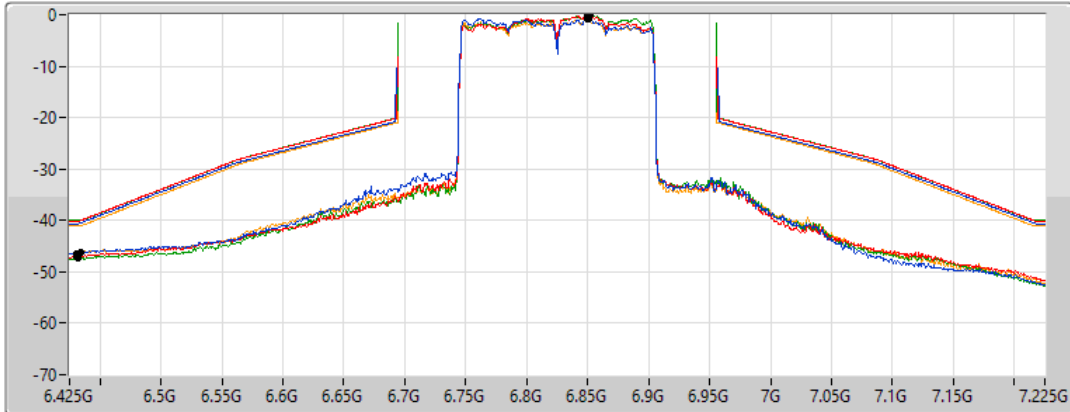

802.11ax HEW160_Nss1,(MCS0)_4TX

MASK

6825MHz Straddle 6.525-6.875GHz_TnomVnom

19/02/2022

CF Freq
6.825GHz

Span
800MHz

RBW
2MHz

VBW
10MHz

Sweep Time
20ms

Detector Type
RMS

Port 1

Port 2

Port 3

Port 4

Ref(Hz)	Ref(dBm)	Freq(Hz)	Level(dBm)	Limit(dBm)	Margin(dB)	Port
6.85137G	-0.79	6.4306G	-46.37	-40.78	-5.59	1
6.85217G	-0.13	6.4306G	-47.03	-40.13	-6.90	2
6.84978G	-0.05	6.4314G	-47.33	-40.05	-7.28	3
6.84978G	-0.94	6.4338G	-46.18	-40.94	-5.24	4