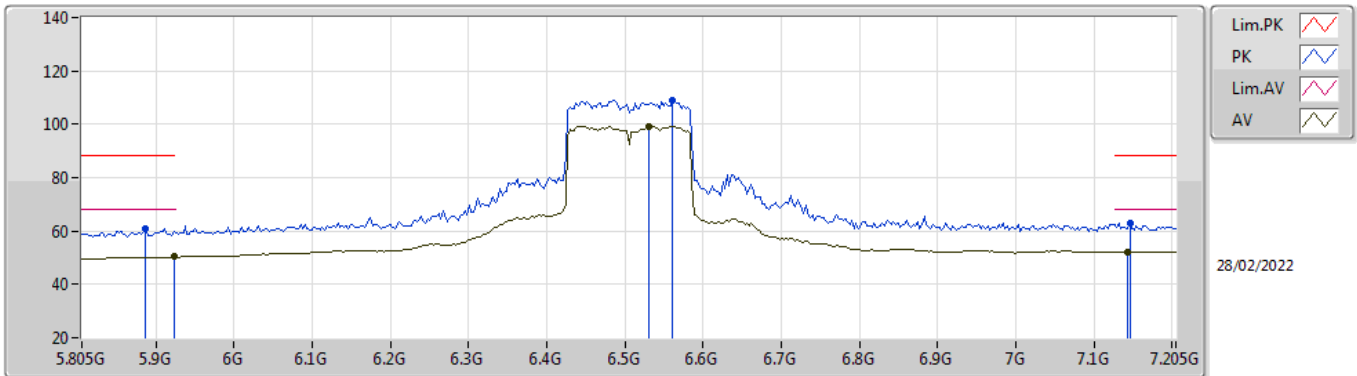

802.11ax HEW160_Nss1,(MCS0)_1TX

6505MHz Straddle 6.425-6.525GHz_TnomVnom

EUT_V_1TX
Setting 64
01-A-J-4-10

Type	Freq (Hz)	Level (dBuV/m)	Limit (dBuV/m)	Margin (dB)	Raw (dBuV)	Dist (m)	Condition	Azimuth (°)	Height (m)	Comment	AF (dB)	CL (dB)	PA (dB)
PK	5.8862G	60.80	88.20	-27.40	52.27	3	Horizontal	357	1.80	-	34.87	6.60	32.94
RMS	5.9226G	50.32	68.20	-17.88	41.67	3	Horizontal	357	1.80	-	34.99	6.60	32.94
PK	6.561G	109.14	Inf	-Inf	99.30	3	Horizontal	357	1.80	-	35.82	7.00	32.98
RMS	6.5302G	99.38	Inf	-Inf	89.62	3	Horizontal	357	1.80	-	35.72	7.00	32.96
PK	7.1462G	62.83	88.20	-25.37	51.87	3	Horizontal	357	1.80	-	36.87	7.23	33.14
RMS	7.1434G	52.32	68.20	-15.88	41.38	3	Horizontal	357	1.80	-	36.85	7.23	33.14