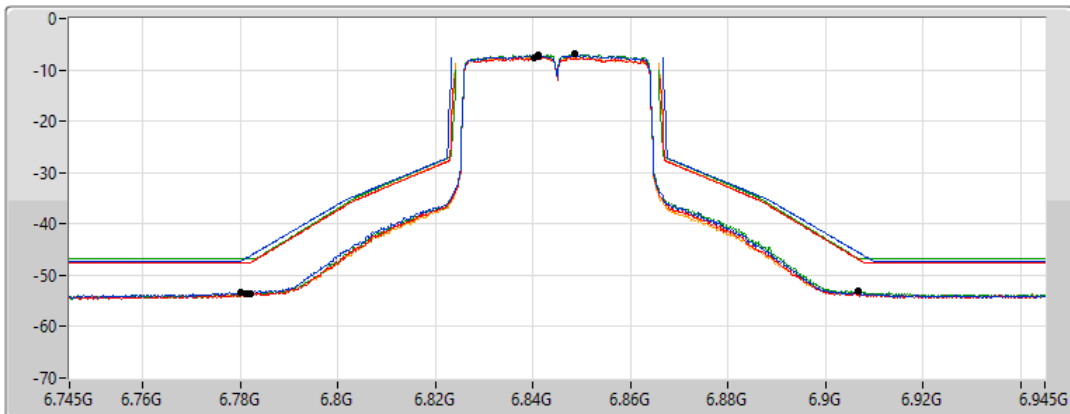

6845MHz_TnomVnom

19/02/2022

CF Freq
6.845GHz

Span
200MHz

RBW
500kHz

VBW
2MHz

Sweep Time
20ms

Detector Type
RMS

Port 1

Port 2

Port 3

Port 4

Ref(Hz)	Ref(dBm)	Freq(Hz)	Level(dBm)	Limit(dBm)	Margin(dB)	Port
6.8412G	-7.19	6.7802G	-53.38	-47.19	-6.19	1
6.8402G	-7.64	6.782G	-53.72	-47.64	-6.08	2
6.8486G	-6.86	6.9068G	-53.17	-46.79	-6.38	3
6.8412G	-7.51	6.7812G	-53.60	-47.51	-6.09	4