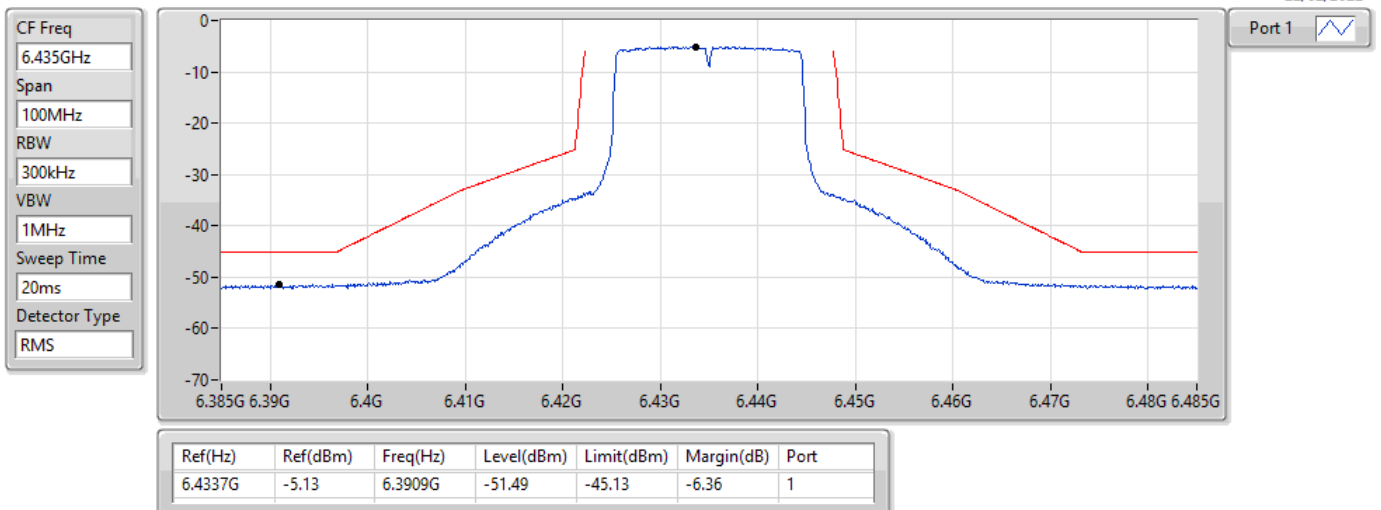

802.11ax HEW20_Nss1,(MCS0)_1TX
6435MHz_TnomVnom

MASK

22/02/2022