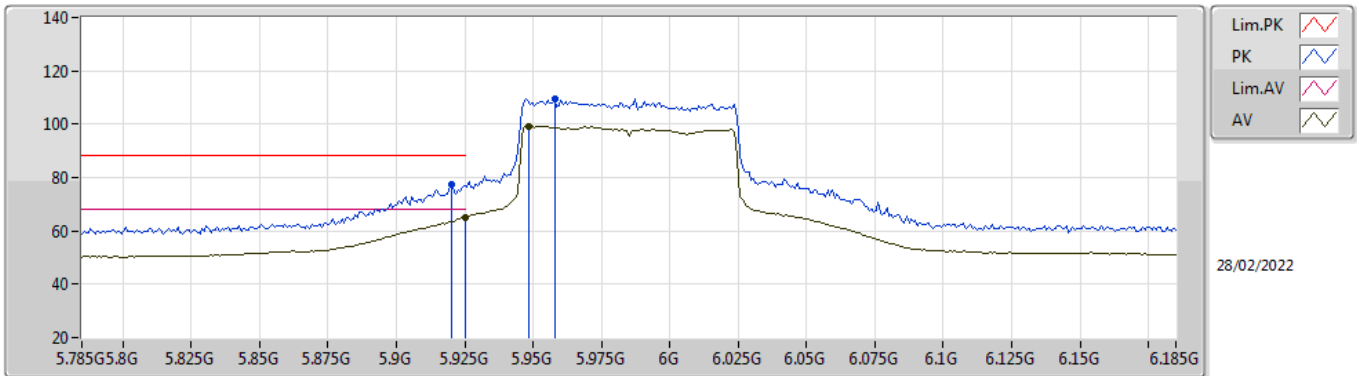

802.11ax HEW80_Nss1,(MCS0)_1TX

5985MHz_TnomVnom

EUT_V_1TX
Setting 53
01-A-K-3-10

Type	Freq (Hz)	Level (dBuV/m)	Limit (dBuV/m)	Margin (dB)	Raw (dBuV)	Dist (m)	Condition	Azimuth (°)	Height (m)	Comment	AF (dB)	CL (dB)	PA (dB)
PK	5.9202G	77.16	88.20	-11.04	68.52	3	Horizontal	354	1.80	-	34.98	6.60	32.94
RMS	5.925G	64.85	68.20	-3.35	56.19	3	Horizontal	354	1.80	-	35.00	6.60	32.94
PK	5.9578G	109.42	Inf	-Inf	100.64	3	Horizontal	354	1.80	-	35.13	6.60	32.95
RMS	5.9482G	99.21	Inf	-Inf	90.46	3	Horizontal	354	1.80	-	35.09	6.60	32.94