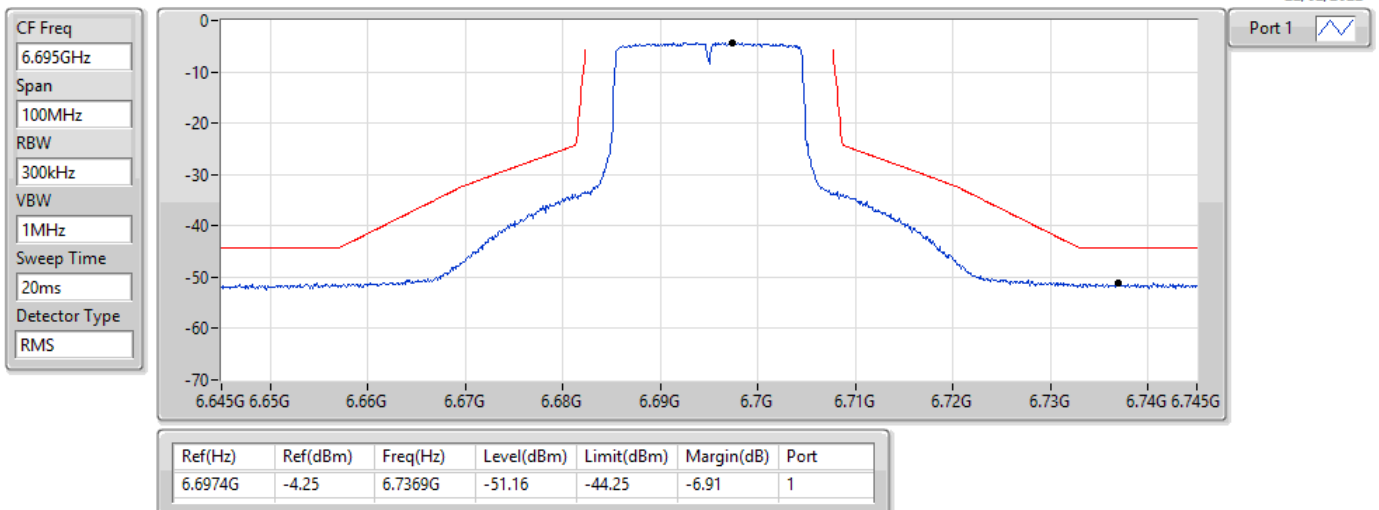

MASK

22/02/2022

802.11ax HEW20_Nss1,(MCS0)_1TX
6535MHz_TnomVnom

MASK

22/02/2022

802.11ax HEW20_Nss1,(MCS0)_1TX
6695MHz_TnomVnom

MASK

22/02/2022