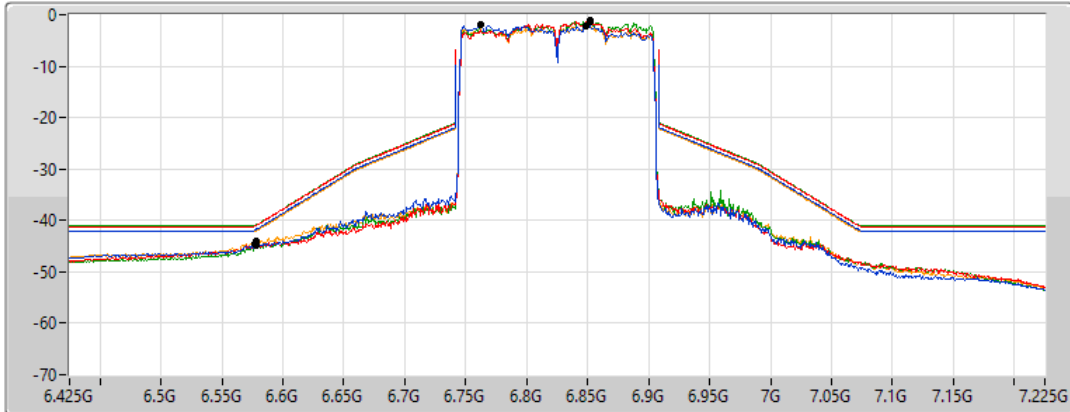

802.11ax HEW160-BF_Nss1,(MCS0)_4TX

MASK

6825MHz Straddle 6.525-6.875GHz_TnomVnom

19/02/2022

CF Freq
6.825GHz

Span
800MHz

RBW
2MHz

VBW
10MHz

Sweep Time
20ms

Detector Type
RMS

Port 1

Port 2

Port 3

Port 4

Ref(Hz)	Ref(dBm)	Freq(Hz)	Level(dBm)	Limit(dBm)	Margin(dB)	Port
6.76186G	-1.98	6.5778G	-44.63	-41.81	-2.82	1
6.85217G	-1.26	6.577G	-44.68	-41.15	-3.53	2
6.85217G	-1.05	6.5778G	-44.90	-40.98	-3.92	3
6.84818G	-2.19	6.5778G	-44.01	-42.12	-1.89	4