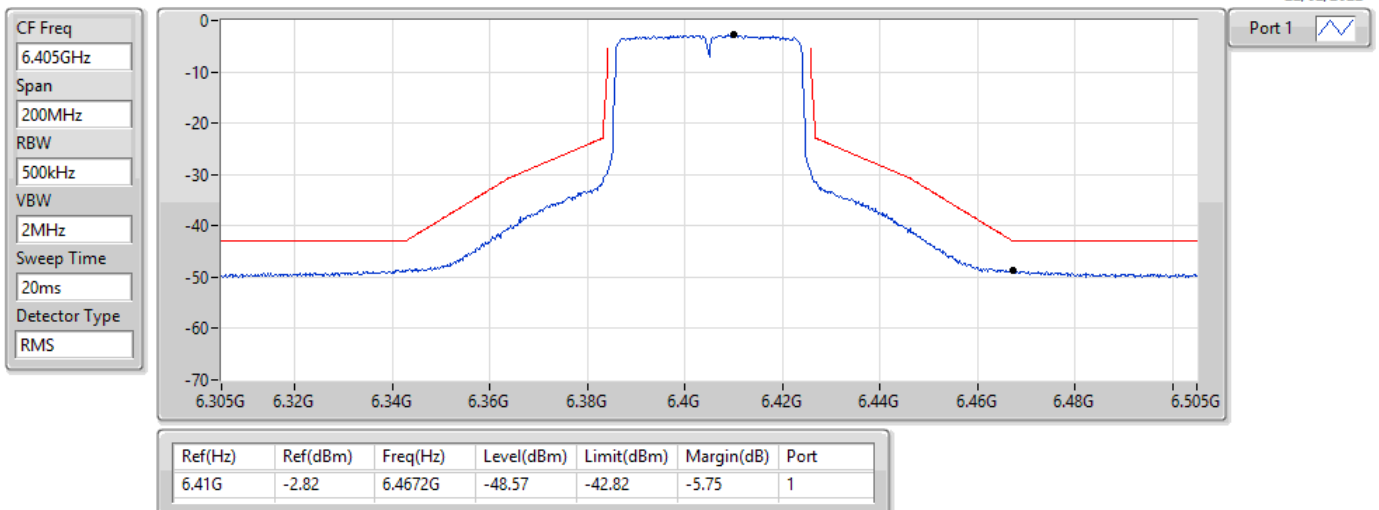

802.11ax HEW40_Nss1,(MCS0)_1TX
6405MHz_TnomVnom

MASK

22/02/2022