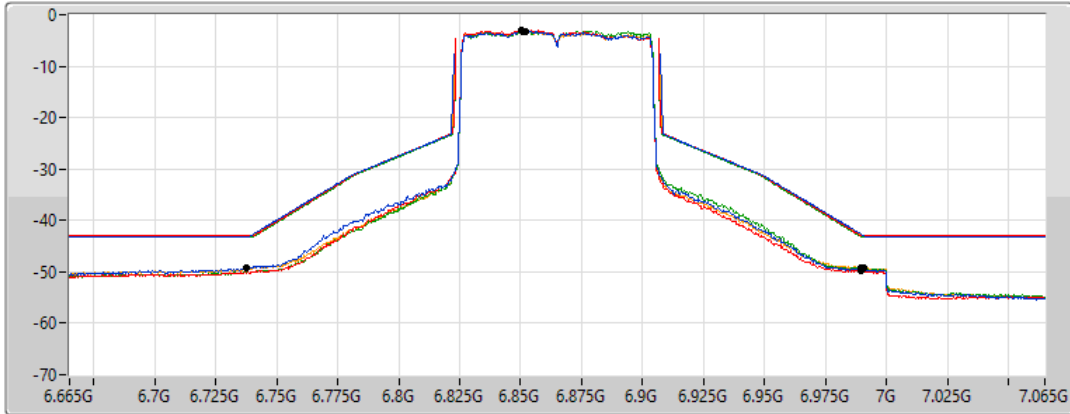

802.11ax HEW80_Nss1,(MCS0)_4TX

MASK

6865MHz Straddle 6.525-6.875GHz_TnomVnom

19/02/2022

CF Freq
6.865GHz

Span
400MHz

RBW
1MHz

VBW
3MHz

Sweep Time
20ms

Detector Type
RMS

Port 1

Port 2

Port 3

Port 4

Ref(Hz)	Ref(dBm)	Freq(Hz)	Level(dBm)	Limit(dBm)	Margin(dB)	Port
6.85101G	-3.21	6.7378G	-49.27	-43.21	-6.06	1
6.85061G	-2.99	6.9898G	-49.89	-42.99	-6.90	2
6.85181G	-3.19	6.9898G	-49.26	-43.19	-6.07	3
6.85181G	-3.24	6.9906G	-49.21	-43.23	-5.98	4