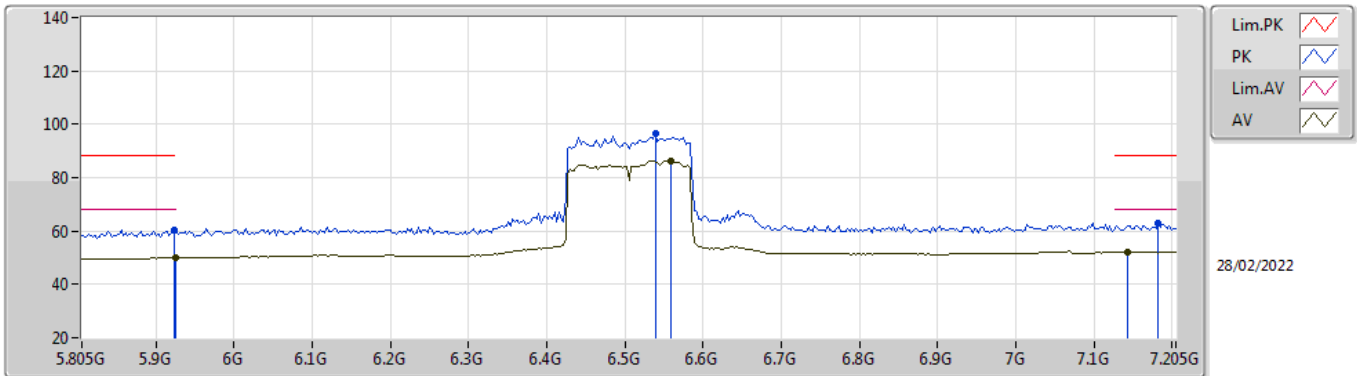

802.11ax HEW160_Nss1,(MCS0)_1TX

6505MHz Straddle 6.425-6.525GHz_TnomVnom

EUT_V_1TX
Setting 64
01-A-J-4-10

Type	Freq (Hz)	Level (dBuV/m)	Limit (dBuV/m)	Margin (dB)	Raw (dBuV)	Dist (m)	Condition	Azimuth (°)	Height (m)	Comment	AF (dB)	CL (dB)	PA (dB)
PK	5.9226G	60.36	88.20	-27.84	51.71	3	Vertical	13	2.88	-	34.99	6.60	32.94
RMS	5.925G	49.93	68.20	-18.27	41.27	3	Vertical	13	2.88	-	35.00	6.60	32.94
PK	6.5386G	96.30	Inf	-Inf	86.52	3	Vertical	13	2.88	-	35.75	7.00	32.97
RMS	6.5582G	86.28	Inf	-Inf	76.44	3	Vertical	13	2.88	-	35.82	7.00	32.98
PK	7.1826G	63.10	88.20	-25.10	51.98	3	Vertical	13	2.88	-	37.03	7.21	33.12
RMS	7.1434G	52.27	68.20	-15.93	41.33	3	Vertical	13	2.88	-	36.85	7.23	33.14