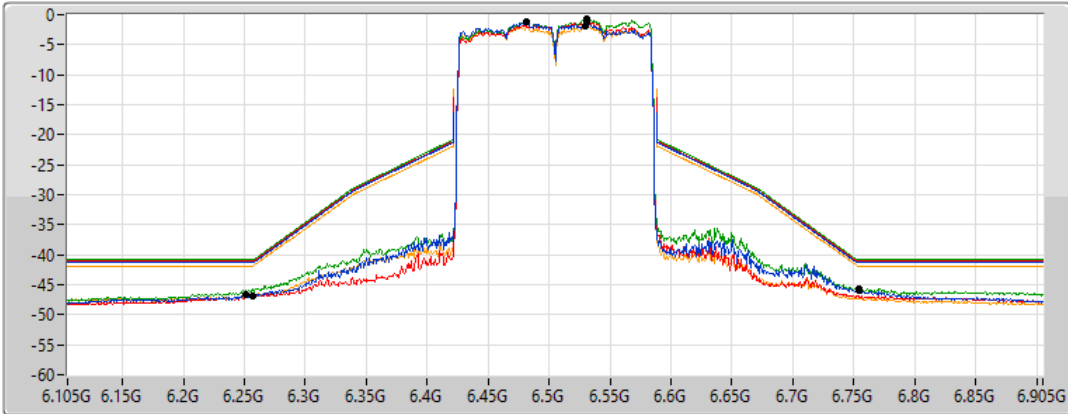

802.11ax HEW160_Nss1,(MCS0)_4TX

MASK

6505MHz Straddle 6.425-6.525GHz_TnomVnom

19/02/2022

CF Freq
6.505GHz

Span
800MHz

RBW
2MHz

VBW
10MHz

Sweep Time
20ms

Detector Type
RMS

Port 1

Port 2

Port 3

Port 4

Ref(Hz)	Ref(dBm)	Freq(Hz)	Level(dBm)	Limit(dBm)	Margin(dB)	Port
6.48102G	-1.27	6.7546G	-46.04	-41.27	-4.77	1
6.53057G	-1.12	6.257G	-46.78	-41.12	-5.66	2
6.53057G	-0.82	6.7538G	-45.61	-40.82	-4.79	3
6.52978G	-1.92	6.2514G	-46.54	-41.92	-4.62	4