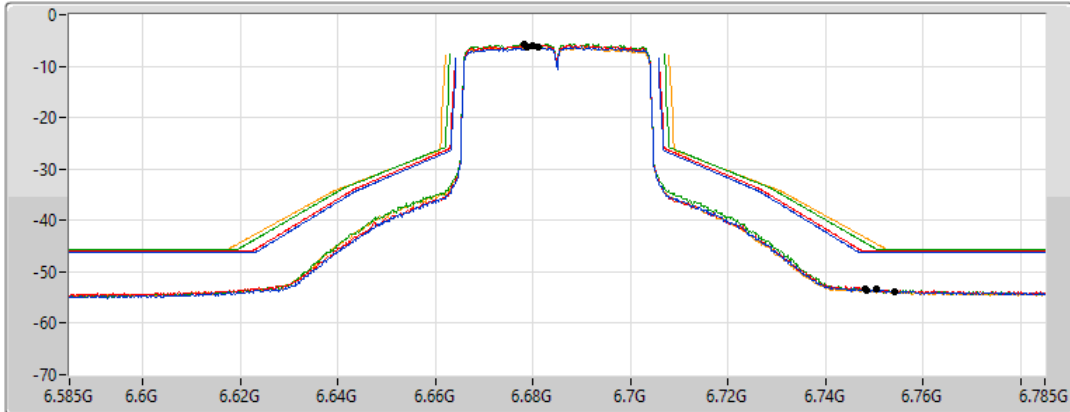

802.11ax HEW40_Nss1,(MCS0)_4TX

MASK

6685MHz_TnomVnom

19/02/2022

CF Freq
6.685GHz

Span
200MHz

RBW
500kHz

VBW
2MHz

Sweep Time
20ms

Detector Type
RMS

Port 1

Port 2

Port 3

Port 4

Ref(Hz)	Ref(dBm)	Freq(Hz)	Level(dBm)	Limit(dBm)	Margin(dB)	Port
6.681G	-6.34	6.7484G	-53.53	-46.34	-7.19	1
6.68G	-5.96	6.7482G	-53.24	-45.96	-7.28	2
6.67821G	-5.74	6.7504G	-53.34	-45.58	-7.76	3
6.67881G	-6.28	6.7542G	-53.92	-46.28	-7.64	4