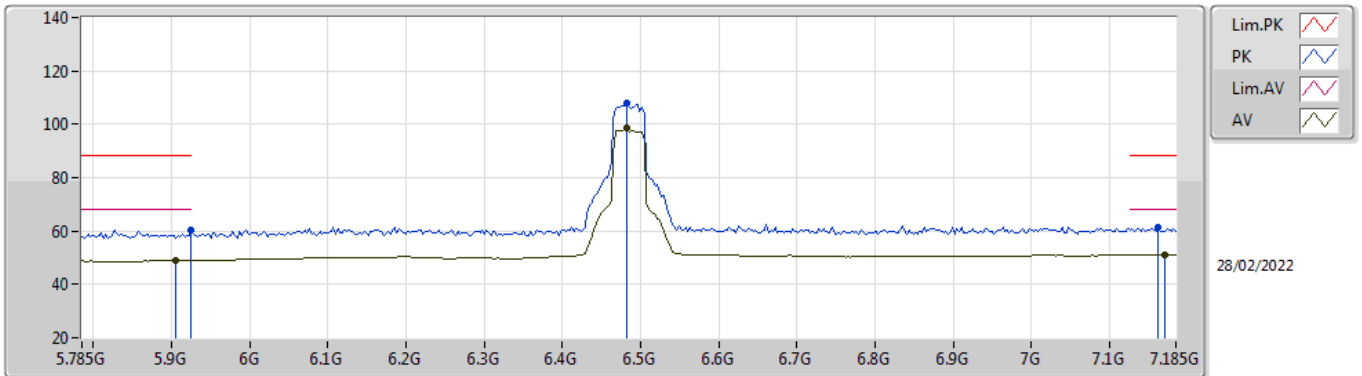

802.11ax HEW40_Nss1,(MCS0)_1TX

6485MHz_TnomVnom

EUT_V_1TX
Setting 44
01-A-K-3-10

Type	Freq (Hz)	Level (dBuV/m)	Limit (dBuV/m)	Margin (dB)	Raw (dBuV)	Dist (m)	Condition	Azimuth (°)	Height (m)	Comment	AF (dB)	CL (dB)	PA (dB)
PK	5.925G	60.26	88.20	-27.94	51.60	3	Horizontal	0	1.80	-	35.00	6.60	32.94
RMS	5.9054G	49.11	68.20	-19.09	40.53	3	Horizontal	0	1.80	-	34.92	6.60	32.94
PK	6.4822G	107.76	Inf	-Inf	98.18	3	Horizontal	0	1.80	-	35.53	7.00	32.95
RMS	6.4822G	98.38	Inf	-Inf	88.80	3	Horizontal	0	1.80	-	35.53	7.00	32.95
PK	7.1626G	61.49	88.20	-26.71	50.45	3	Horizontal	0	1.80	-	36.95	7.22	33.13
RMS	7.171G	51.12	68.20	-17.08	40.06	3	Horizontal	0	1.80	-	36.98	7.21	33.13