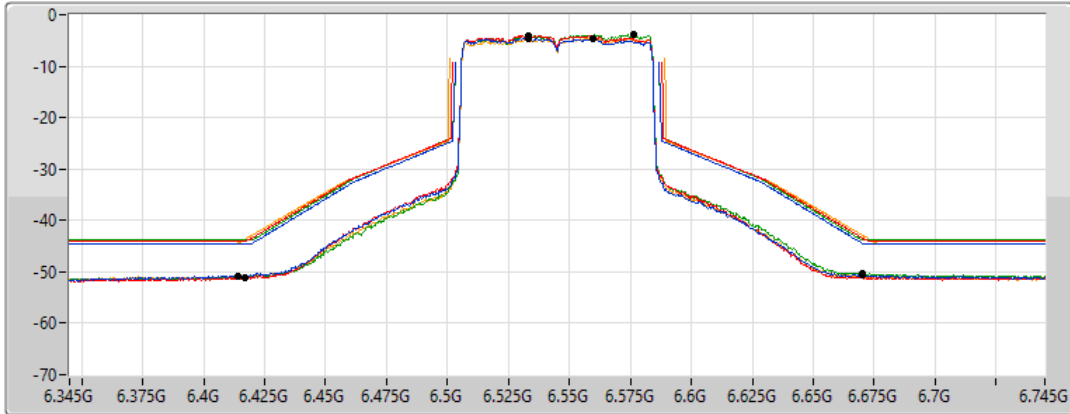

802.11ax HEW80_Nss1,(MCS0)_4TX

MASK

6545MHz Straddle 6.425-6.525GHz_TnomVnom

19/02/2022

CF Freq
6.545GHz

Span
400MHz

RBW
1MHz

VBW
3MHz

Sweep Time
20ms

Detector Type
RMS

Port 1

Port 2

Port 3

Port 4

Ref(Hz)	Ref(dBm)	Freq(Hz)	Level(dBm)	Limit(dBm)	Margin(dB)	Port
6.53301G	-4.52	6.6702G	-50.64	-44.50	-6.14	1
6.53341G	-4.09	6.417G	-51.05	-44.09	-6.96	2
6.57617G	-3.87	6.6702G	-50.21	-43.87	-6.34	3
6.55979G	-4.55	6.4138G	-50.81	-44.50	-6.31	4