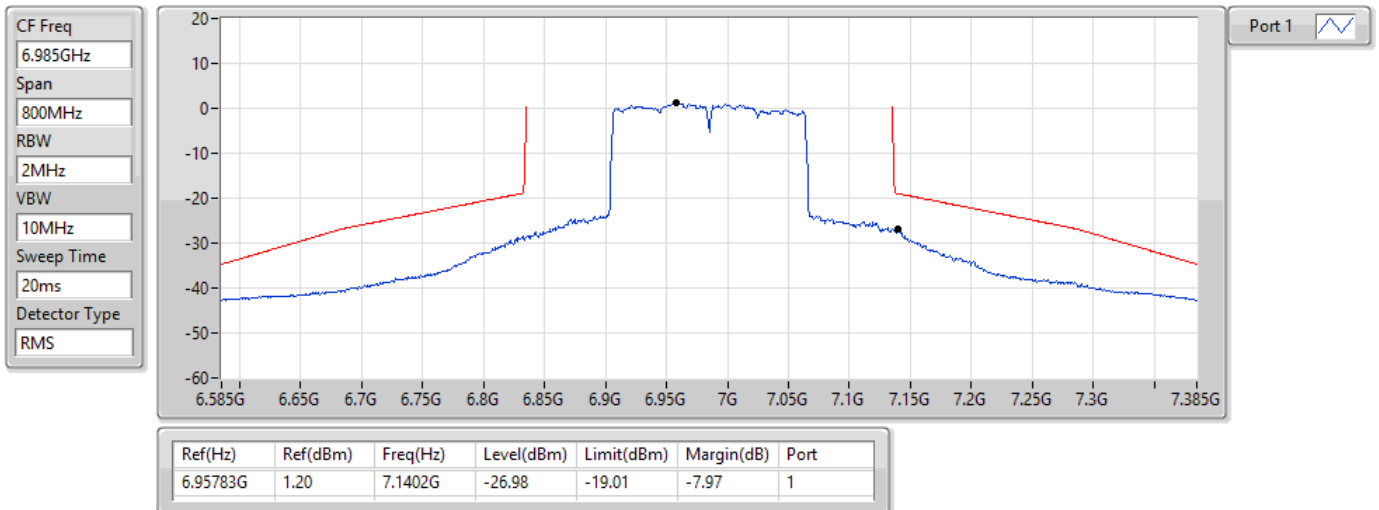

802.11ax HEW160_Nss1,(MCS0)_1TX

MASK

6985MHz_TnomVnom

22/02/2022