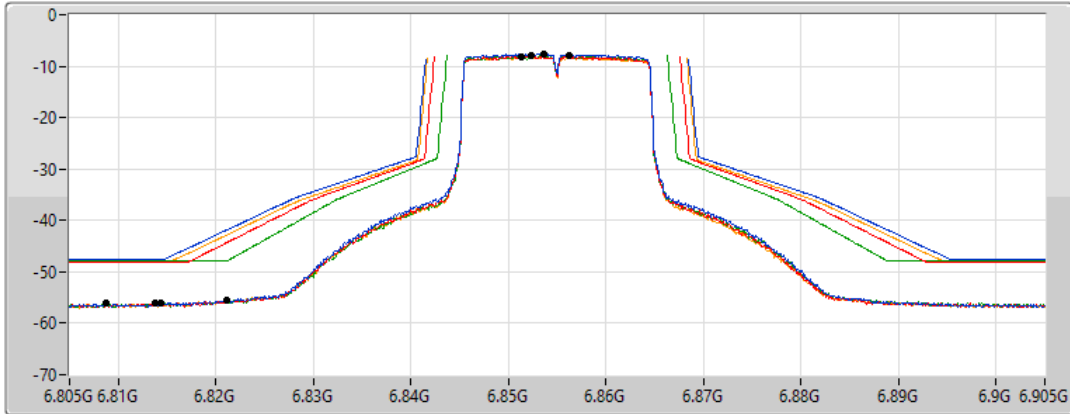

802.11ax HEW20_Nss1,(MCS0)_4TX

MASK

6855MHz_TnomVnom

19/02/2022

CF Freq
6.855GHz

Span
100MHz

RBW
300kHz

VBW
1MHz

Sweep Time
20ms

Detector Type
RMS

Port 1

Port 2

Port 3

Port 4

Ref(Hz)	Ref(dBm)	Freq(Hz)	Level(dBm)	Limit(dBm)	Margin(dB)	Port
6.8537G	-7.61	6.8138G	-56.10	-47.61	-8.49	1
6.8524G	-8.01	6.8143G	-56.04	-48.01	-8.03	2
6.8562G	-7.93	6.8211G	-55.60	-47.93	-7.67	3
6.8513G	-8.22	6.8087G	-56.16	-48.22	-7.94	4