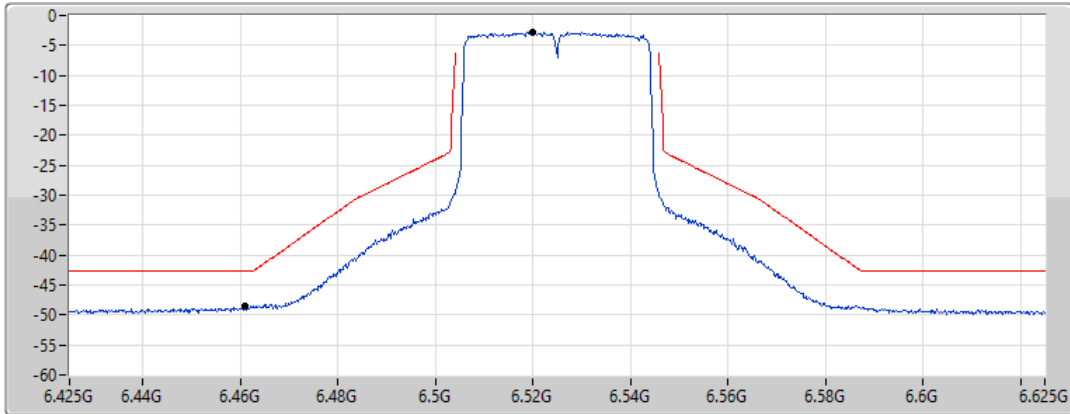

802.11ax HEW40_Nss1,(MCS0)_1TX

MASK

6525MHz Straddle 6.425-6.525GHz_TnomVnom

22/02/2022

CF Freq
6.525GHz

Span
200MHz

RBW
500kHz

VBW
2MHz

Sweep Time
20ms

Detector Type
RMS

Ref(Hz)	Ref(dBm)	Freq(Hz)	Level(dBm)	Limit(dBm)	Margin(dB)	Port
6.52G	-2.77	6.461G	-48.55	-42.77	-5.78	1

802.11ax HEW40_Nss1,(MCS0)_1TX

MASK