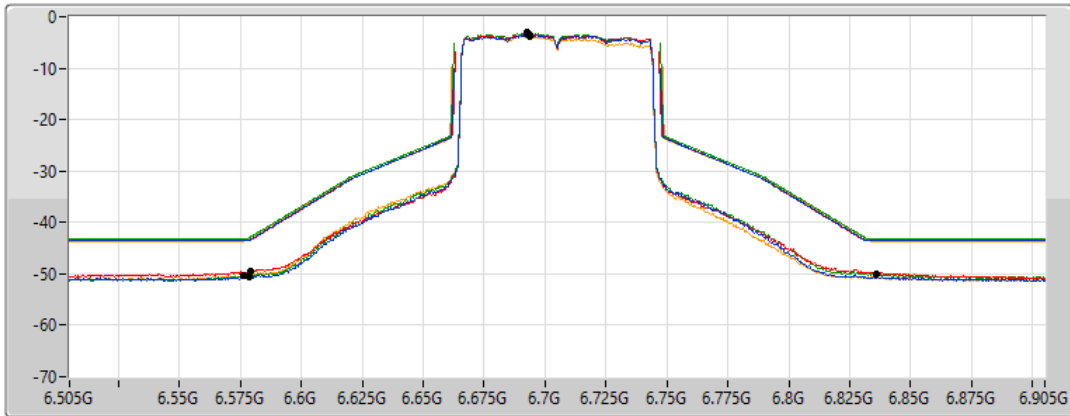

802.11ax HEW80-BF_Nss1,(MCS0)_4TX

MASK

6705MHz_TnomVnom

19/02/2022

CF Freq
6.705GHz

Span
400MHz

RBW
1MHz

VBW
3MHz

Sweep Time
20ms

Detector Type
RMS

Port 1

Port 2

Port 3

Port 4

Ref(Hz)	Ref(dBm)	Freq(Hz)	Level(dBm)	Limit(dBm)	Margin(dB)	Port
6.69381G	-3.45	6.5786G	-50.57	-43.45	-7.12	1
6.69261G	-3.37	6.579G	-49.41	-43.37	-6.04	2
6.69261G	-3.13	6.8362G	-50.05	-43.13	-6.92	3
6.69381G	-3.75	6.5766G	-50.22	-43.67	-6.55	4