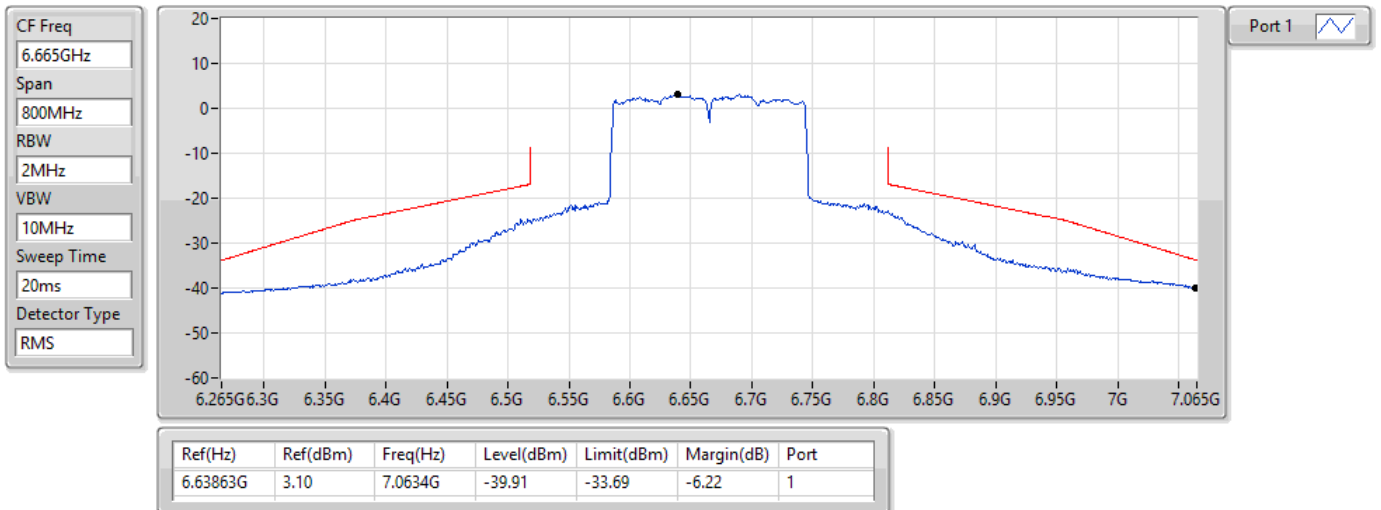

802.11ax HEW160_Nss1,(MCS0)_1TX

MASK

6665MHz_TnomVnom

22/02/2022