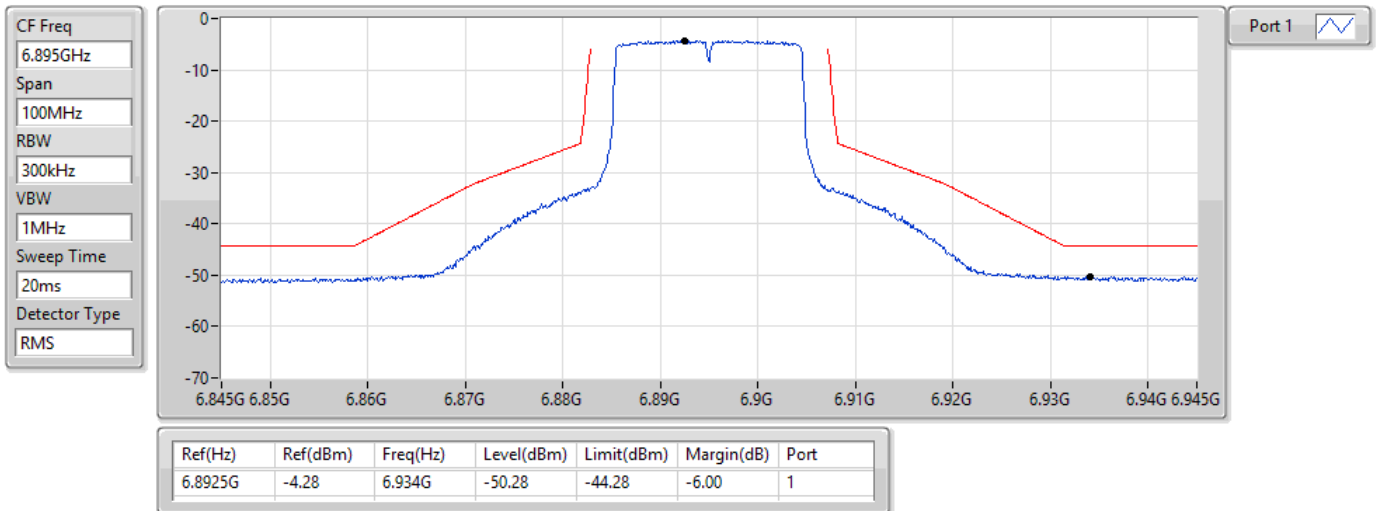

802.11ax HEW20_Nss1,(MCS0)_1TX
6895MHz_TnomVnom

MASK

22/02/2022