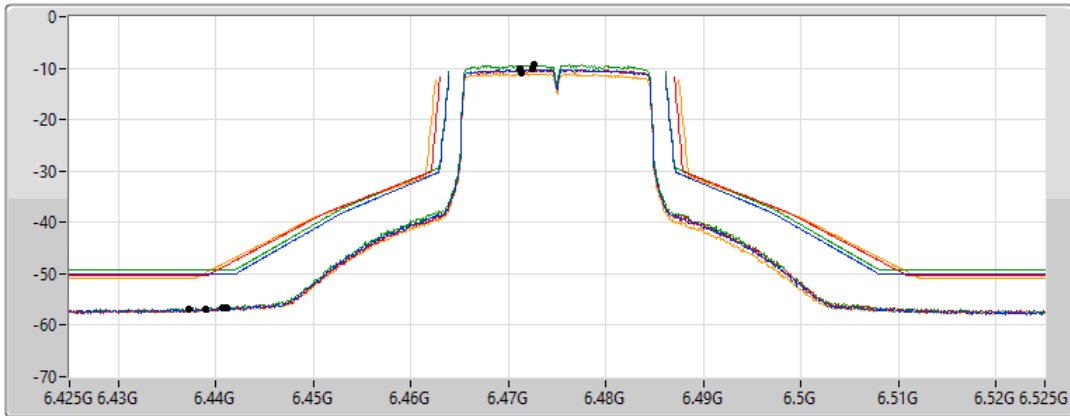

802.11ax HEW20_Nss1,(MCS0)_4TX

MASK

6475MHz_TnomVnom

19/02/2022

CF Freq
6.475GHz

Span
100MHz

RBW
300kHz

VBW
1MHz

Sweep Time
20ms

Detector Type
RMS

Port 1

Port 2

Port 3

Port 4

Ref(Hz)	Ref(dBm)	Freq(Hz)	Level(dBm)	Limit(dBm)	Margin(dB)	Port
6.4725G	-10.15	6.4407G	-56.59	-50.15	-6.44	1
6.4712G	-10.19	6.439G	-56.78	-50.19	-6.59	2
6.4726G	-9.27	6.4411G	-56.48	-49.27	-7.21	3
6.4713G	-10.98	6.4373G	-56.98	-50.98	-6.00	4