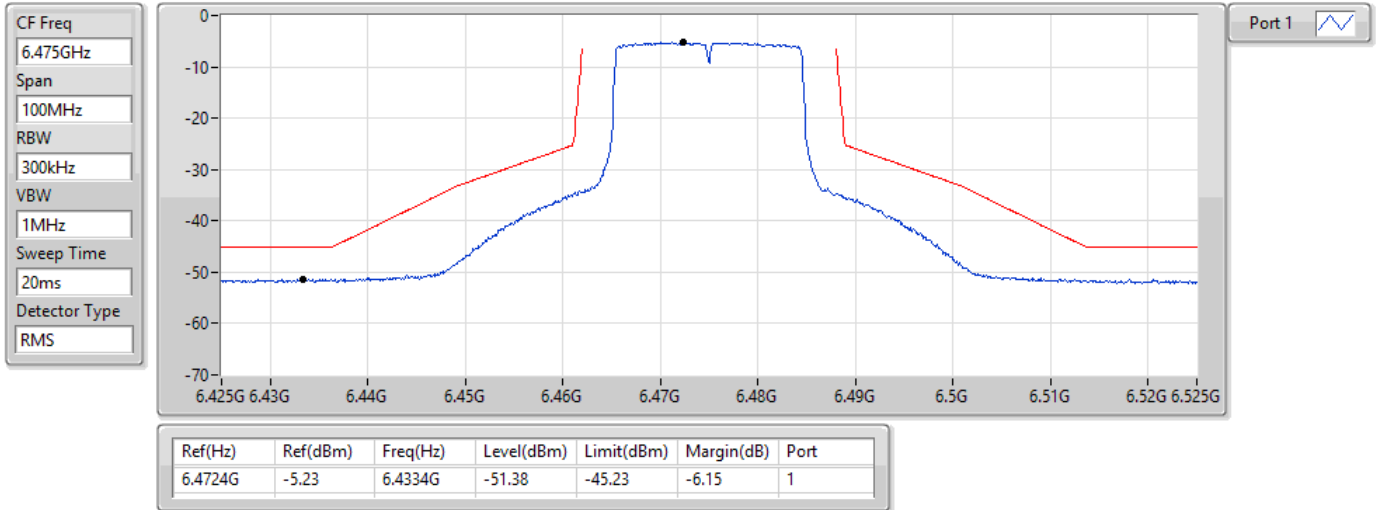

22/02/2022

802.11ax HEW20_Nss1,(MCS0)_1TX
6435MHz_TnomVnom

MASK

22/02/2022

802.11ax HEW20_Nss1,(MCS0)_1TX
6475MHz_TnomVnom

MASK

22/02/2022

802.11ax HEW20_Nss1,(MCS0)_1TX
6515MHz_TnomVnom