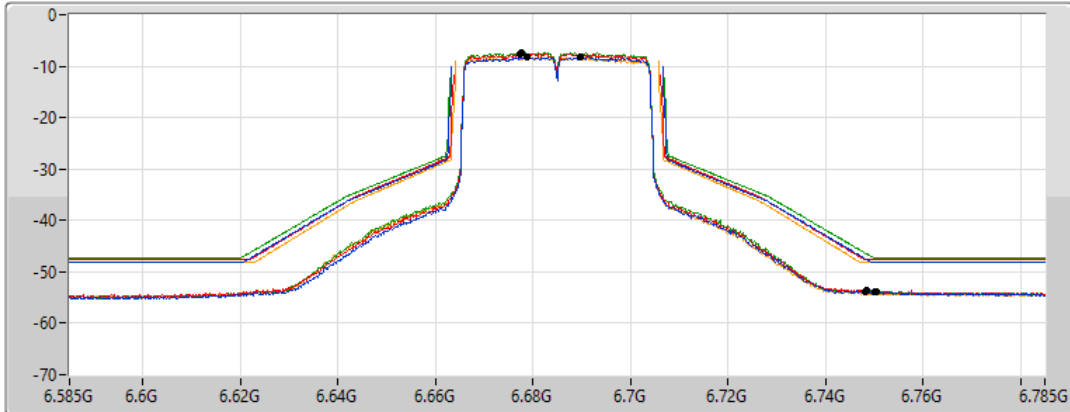

802.11ax HEW40-BF_Nss1,(MCS0)_4TX

MASK

6685MHz_TnomVnom

19/02/2022

CF Freq
6.685GHz

Span
200MHz

RBW
500kHz

VBW
2MHz

Sweep Time
20ms

Detector Type
RMS

Port 1

Port 2

Port 3

Port 4

Ref(Hz)	Ref(dBm)	Freq(Hz)	Level(dBm)	Limit(dBm)	Margin(dB)	Port
6.6898G	-8.21	6.7504G	-53.97	-48.21	-5.76	1
6.67741G	-7.65	6.7484G	-53.60	-47.65	-5.95	2
6.67761G	-7.37	6.7502G	-53.79	-47.37	-6.42	3
6.67881G	-8.23	6.7482G	-53.98	-48.23	-5.75	4

802.11ax HEW40-BF_Nss1,(MCS0)_4TX

MASK