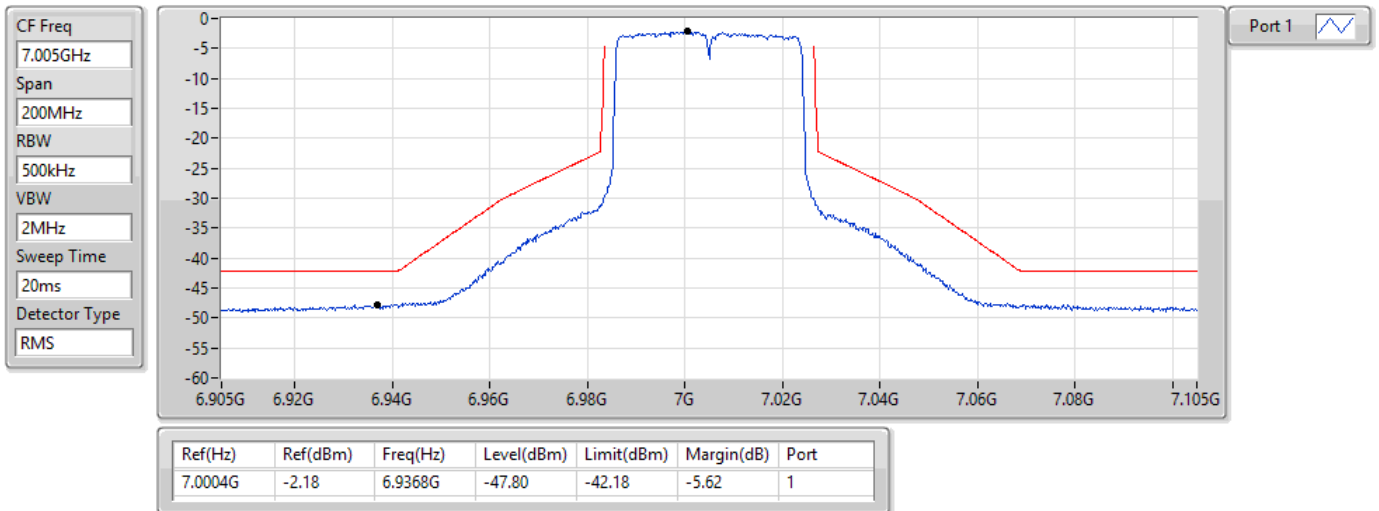

802.11ax HEW40_Nss1,(MCS0)_1TX

MASK

7005MHz_TnomVnom

22/02/2022