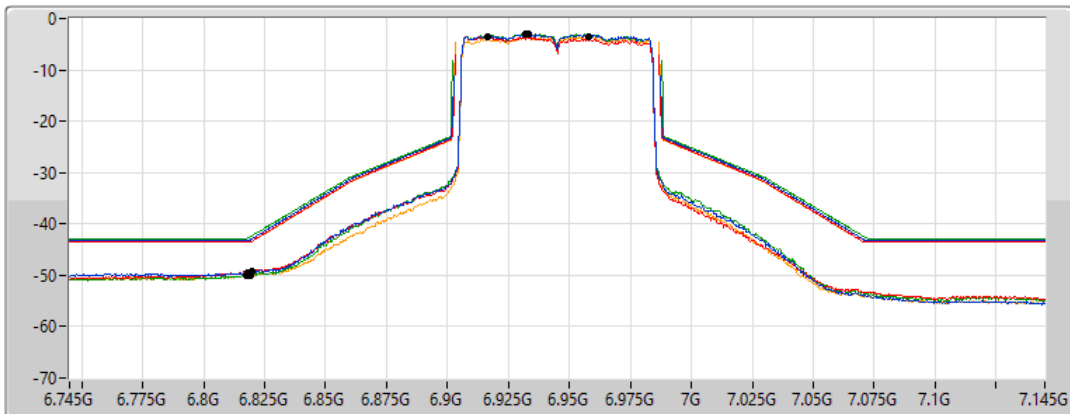

6945MHz_TnomVnom

19/02/2022

CF Freq
6.945GHz

Span
400MHz

RBW
1MHz

VBW
3MHz

Sweep Time
20ms

Detector Type
RMS

Port 1

Port 2

Port 3

Port 4

Ref(Hz)	Ref(dBm)	Freq(Hz)	Level(dBm)	Limit(dBm)	Margin(dB)	Port
6.93181G	-3.11	6.8182G	-49.38	-43.11	-6.27	1
6.91623G	-3.42	6.8198G	-49.18	-43.35	-5.83	2
6.93341G	-2.97	6.8174G	-50.08	-42.96	-7.12	3
6.95779G	-3.56	6.8194G	-49.98	-43.50	-6.48	4