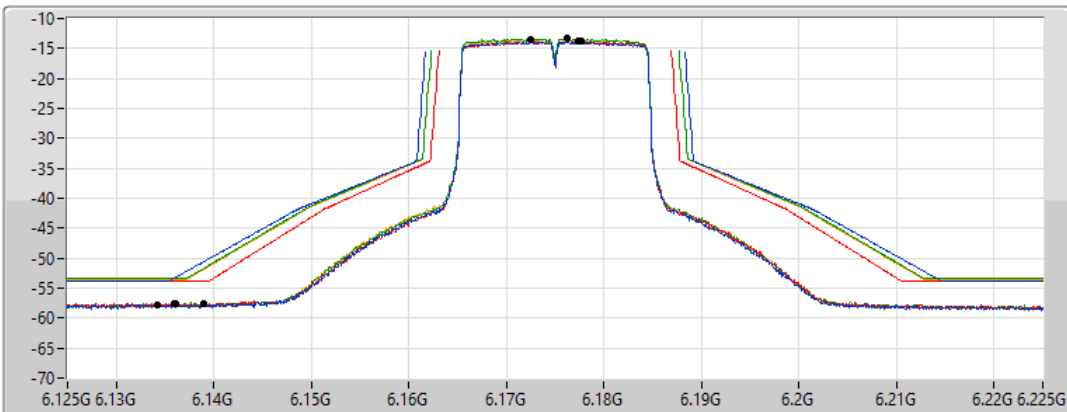

802.11ax HEW20_Nss1,(MCS0)_4TX

MASK

6175MHz_TnomVnom

19/02/2022

CF Freq
6.175GHz

Span
100MHz

RBW
300kHz

VBW
1MHz

Sweep Time
20ms

Detector Type
RMS

Port 1

Port 2

Port 3

Port 4

Ref(Hz)	Ref(dBm)	Freq(Hz)	Level(dBm)	Limit(dBm)	Margin(dB)	Port
6.1774G	-13.85	6.1342G	-57.77	-53.85	-3.92	1
6.1776G	-13.78	6.139G	-57.47	-53.78	-3.69	2
6.1762G	-13.37	6.1361G	-57.60	-53.37	-4.23	3
6.1725G	-13.54	6.136G	-57.54	-53.54	-4.00	4