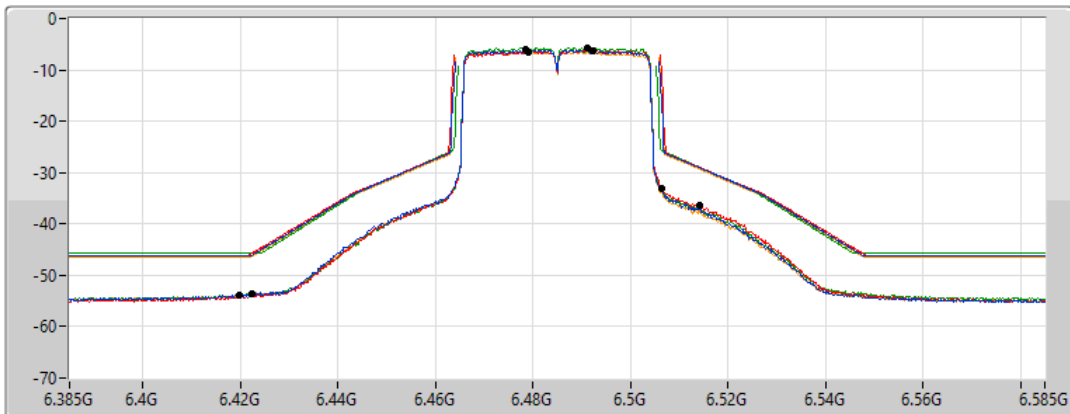

6485MHz_TnomVnom

19/02/2022

CF Freq
6.485GHz

Span
200MHz

RBW
500kHz

VBW
2MHz

Sweep Time
20ms

Detector Type
RMS

Port 1

Port 2

Port 3

Port 4

Ref(Hz)	Ref(dBm)	Freq(Hz)	Level(dBm)	Limit(dBm)	Margin(dB)	Port
6.47861G	-6.14	6.4224G	-53.70	-46.12	-7.58	1
6.49239G	-6.20	6.5142G	-36.36	-29.00	-7.36	2
6.49119G	-5.66	6.5064G	-33.18	-25.73	-7.45	3
6.47901G	-6.43	6.4198G	-53.85	-46.43	-7.42	4