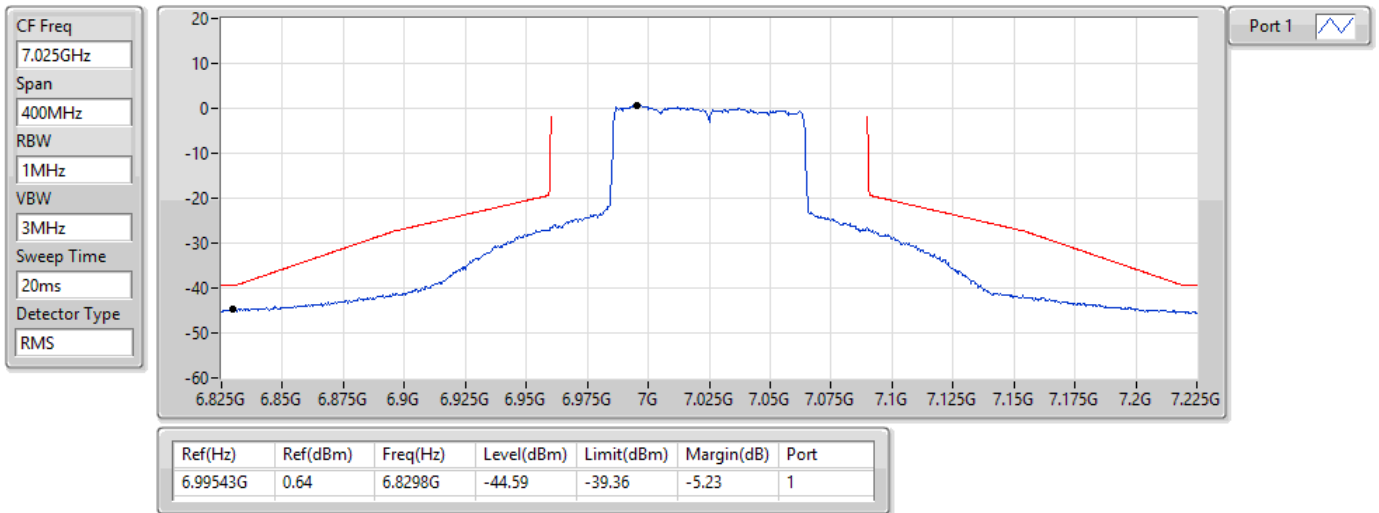

802.11ax HEW80_Nss1,(MCS0)_1TX
7025MHz_TnomVnom

MASK

22/02/2022