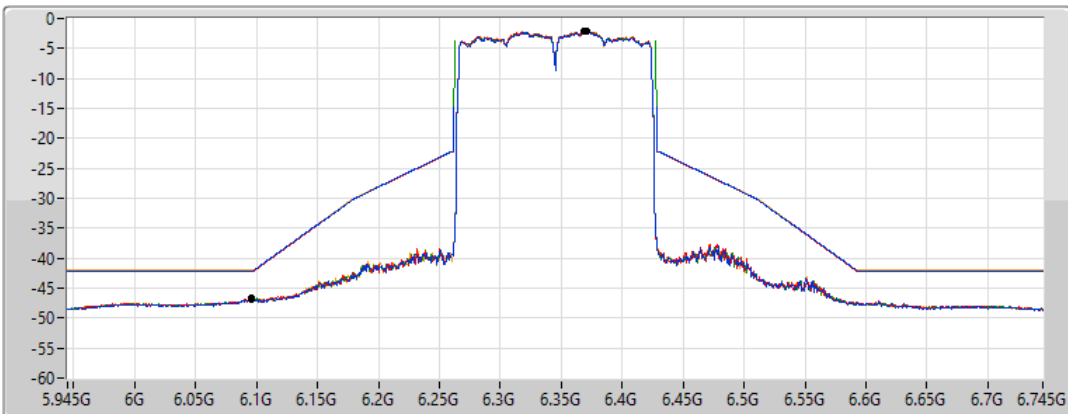

802.11ax HEW160-BF_Nss1,(MCS0)_4TX

MASK

6345MHz_TnomVnom

19/02/2022

CF Freq
6.345GHz

Span
800MHz

RBW
2MHz

VBW
10MHz

Sweep Time
20ms

Detector Type
RMS

Port 1

Port 2

Port 3

Port 4

Ref(Hz)	Ref(dBm)	Freq(Hz)	Level(dBm)	Limit(dBm)	Margin(dB)	Port
6.36898G	-2.08	6.0962G	-46.75	-42.08	-4.67	1
6.36978G	-2.10	6.0962G	-46.91	-42.10	-4.81	2
6.37137G	-2.09	6.0954G	-46.67	-42.09	-4.58	3
6.36818G	-2.03	6.0954G	-46.86	-42.03	-4.83	4