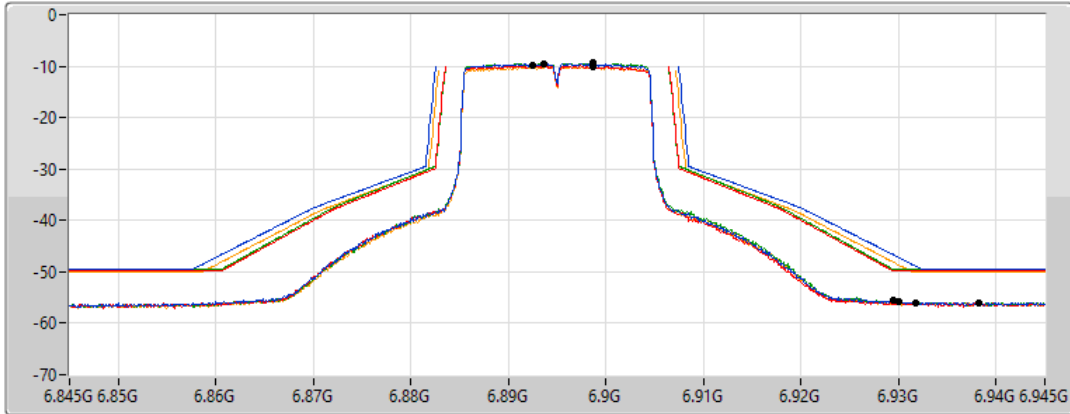

802.11ax HEW20-BF_Nss1,(MCS0)_4TX

MASK

6895MHz_TnomVnom

19/02/2022

CF Freq
6.895GHz

Span
100MHz

RBW
300kHz

VBW
1MHz

Sweep Time
20ms

Detector Type
RMS

Port 1

Port 2

Port 3

Port 4

Ref(Hz)	Ref(dBm)	Freq(Hz)	Level(dBm)	Limit(dBm)	Margin(dB)	Port
6.8937G	-9.50	6.9382G	-55.96	-49.50	-6.46	1
6.8925G	-9.88	6.93G	-55.89	-49.88	-6.01	2
6.8986G	-9.41	6.9294G	-55.59	-49.41	-6.18	3
6.8987G	-10.07	6.9317G	-55.99	-50.07	-5.92	4