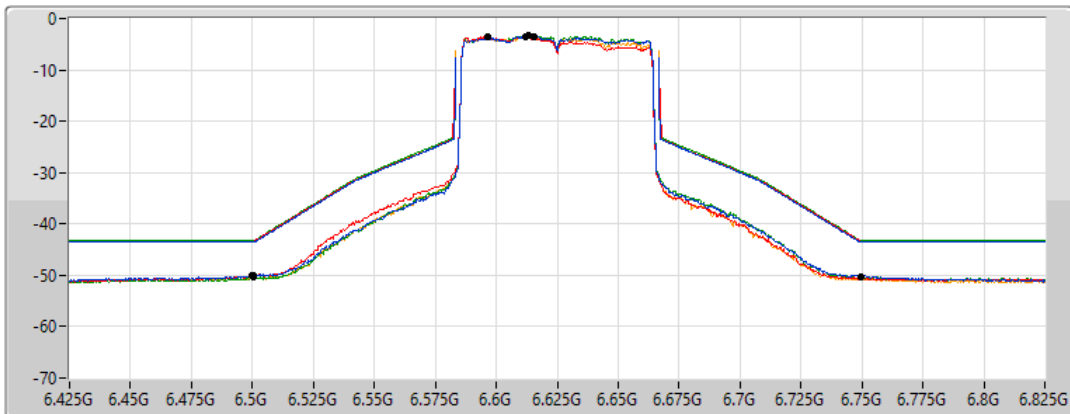

6625MHz_TnomVnom

19/02/2022

CF Freq
6.625GHz

Span
400MHz

RBW
1MHz

VBW
3MHz

Sweep Time
20ms

Detector Type
RMS

Port 1

Port 2

Port 3

Port 4

Ref(Hz)	Ref(dBm)	Freq(Hz)	Level(dBm)	Limit(dBm)	Margin(dB)	Port
6.61541G	-3.57	6.5006G	-50.05	-43.57	-6.48	1
6.59663G	-3.59	6.4998G	-50.13	-43.59	-6.54	2
6.61341G	-3.16	6.7494G	-50.29	-43.16	-7.13	3
6.61221G	-3.48	6.5002G	-50.42	-43.48	-6.94	4