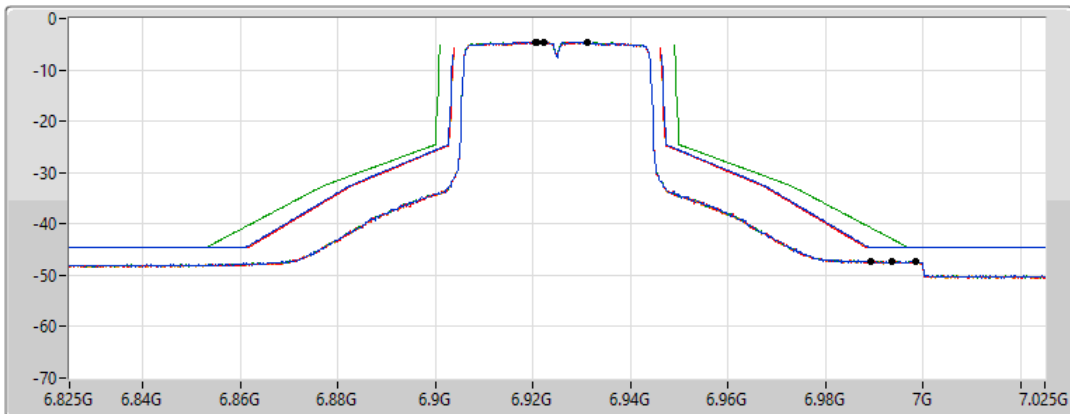

802.11ax HEW40_Nss1,(MCS0)_4TX

MASK

6925MHz_TnomVnom

19/02/2022

CF Freq
6.925GHz

Span
200MHz

RBW
1MHz

VBW
3MHz

Sweep Time
20ms

Detector Type
RMS

Port 1

Port 2

Port 3

Port 4

Ref(Hz)	Ref(dBm)	Freq(Hz)	Level(dBm)	Limit(dBm)	Margin(dB)	Port
6.9206G	-4.54	6.9894G	-47.25	-44.54	-2.71	1
6.93119G	-4.66	6.9936G	-47.32	-44.66	-2.66	2
6.9208G	-4.55	6.9984G	-47.32	-44.55	-2.77	3
6.9224G	-4.58	6.9894G	-47.32	-44.58	-2.74	4