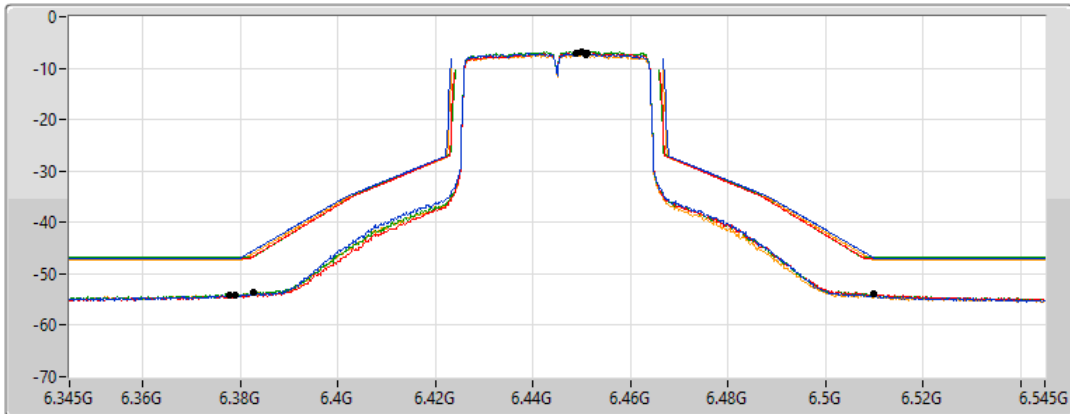

802.11ax HEW40_Nss1,(MCS0)_4TX

MASK

6445MHz_TnomVnom

19/02/2022

CF Freq
6.445GHz

Span
200MHz

RBW
500kHz

VBW
2MHz

Sweep Time
20ms

Detector Type
RMS

Port 1

Port 2

Port 3

Port 4

Ref(Hz)	Ref(dBm)	Freq(Hz)	Level(dBm)	Limit(dBm)	Margin(dB)	Port
6.4488G	-7.08	6.379G	-54.14	-47.08	-7.06	1
6.45119G	-6.98	6.5098G	-53.89	-46.98	-6.91	2
6.45G	-6.75	6.3828G	-53.52	-46.60	-6.92	3
6.45099G	-7.27	6.3778G	-54.05	-47.27	-6.78	4