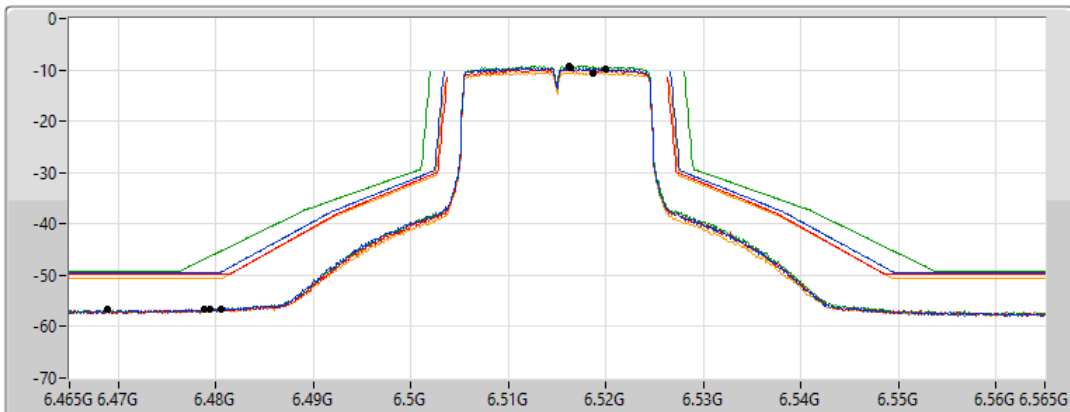

6515MHz_TnomVnom

19/02/2022

CF Freq
6.515GHz

Span
100MHz

RBW
300kHz

VBW
1MHz

Sweep Time
20ms

Detector Type
RMS

Port 1

Port 2

Port 3

Port 4

Ref(Hz)	Ref(dBm)	Freq(Hz)	Level(dBm)	Limit(dBm)	Margin(dB)	Port
6.5163G	-9.61	6.4788G	-56.59	-49.61	-6.98	1
6.52G	-9.89	6.4794G	-56.61	-49.89	-6.72	2
6.5162G	-9.31	6.4689G	-56.73	-49.31	-7.42	3
6.5187G	-10.53	6.4806G	-56.51	-50.53	-5.98	4