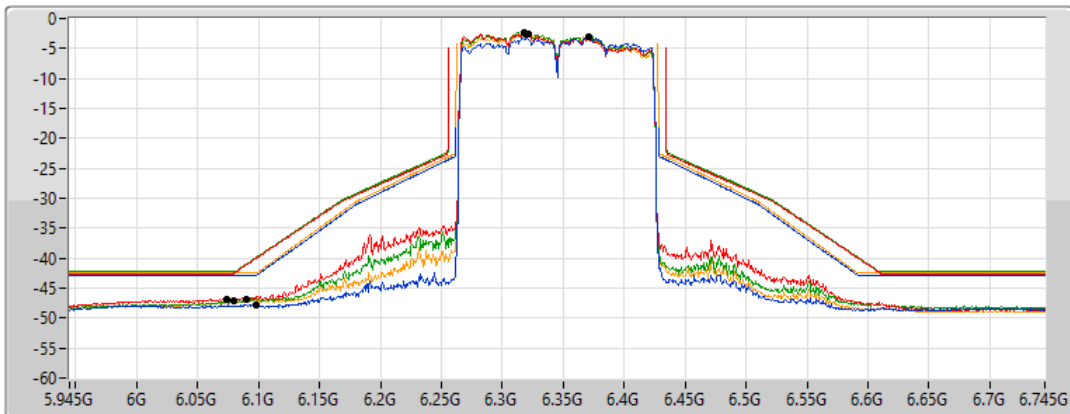

802.11ax HEW160_Nss1,(MCS0)_4TX

MASK

6345MHz_TnomVnom

19/02/2022

CF Freq
6.345GHz

Span
800MHz

RBW
2MHz

VBW
10MHz

Sweep Time
20ms

Detector Type
RMS

Port 1

Port 2

Port 3

Port 4

Ref(Hz)	Ref(dBm)	Freq(Hz)	Level(dBm)	Limit(dBm)	Margin(dB)	Port
6.37057G	-3.00	6.0978G	-47.70	-42.98	-4.72	1
6.31943G	-2.60	6.0738G	-46.79	-42.60	-4.19	2
6.31783G	-2.25	6.0802G	-47.22	-42.25	-4.97	3
6.32182G	-2.51	6.0906G	-46.96	-42.51	-4.45	4