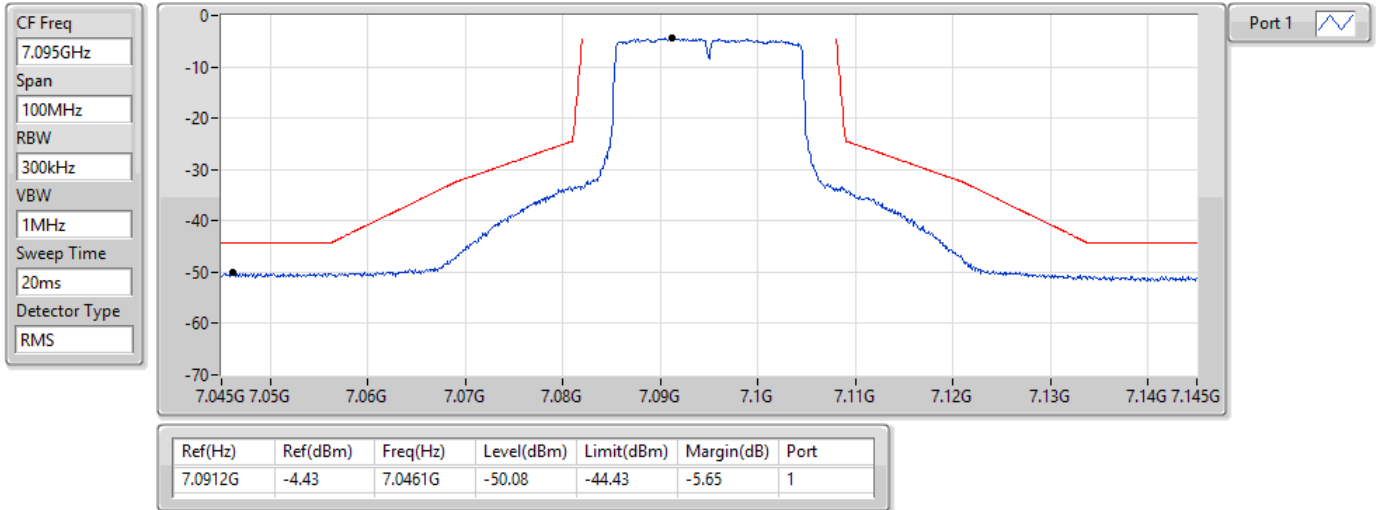

22/02/2022

802.11ax HEW20_Nss1,(MCS0)_1TX
6995MHz_TnomVnom

MASK

22/02/2022

802.11ax HEW20_Nss1,(MCS0)_1TX

MASK

7095MHz_TnomVnom

22/02/2022