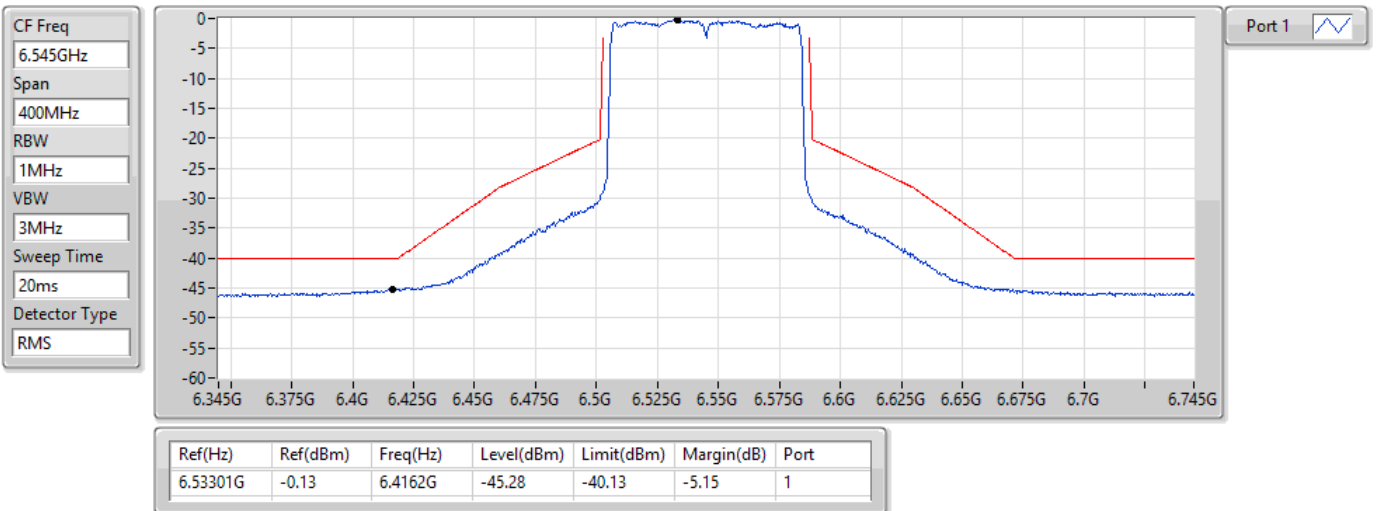

802.11ax HEW80_Nss1,(MCS0)_1TX

MASK

6545MHz Straddle 6.425-6.525GHz_TnomVnom

22/02/2022