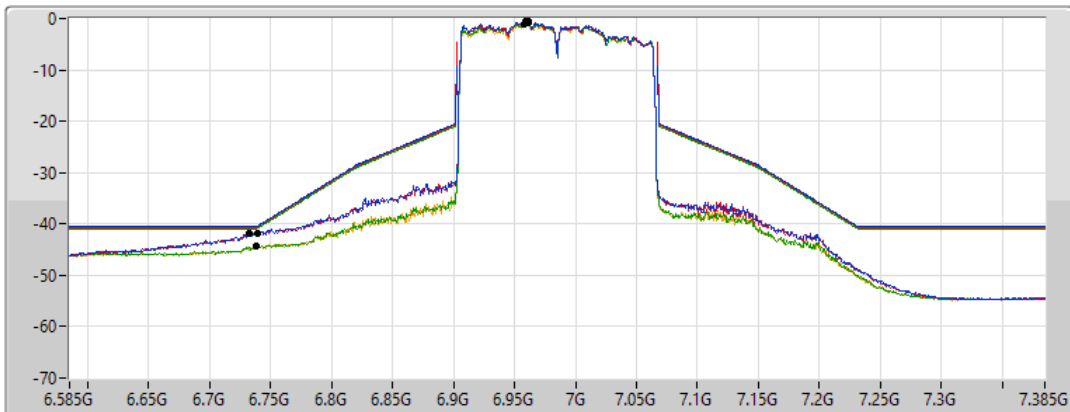

802.11ax HEW160-BF_Nss1,(MCS0)_4TX

MASK

6985MHz_TnomVnom

19/02/2022

CF Freq
6.985GHz

Span
800MHz

RBW
2MHz

VBW
10MHz

Sweep Time
20ms

Detector Type
RMS

Port 1

Port 2

Port 3

Port 4

Ref(Hz)	Ref(dBm)	Freq(Hz)	Level(dBm)	Limit(dBm)	Margin(dB)	Port
6.95863G	-0.44	6.7394G	-41.70	-40.40	-1.30	1
6.96182G	-0.66	6.7322G	-41.79	-40.66	-1.13	2
6.95783G	-0.98	6.7378G	-44.20	-40.98	-3.22	3
6.96102G	-0.85	6.7386G	-44.33	-40.85	-3.48	4