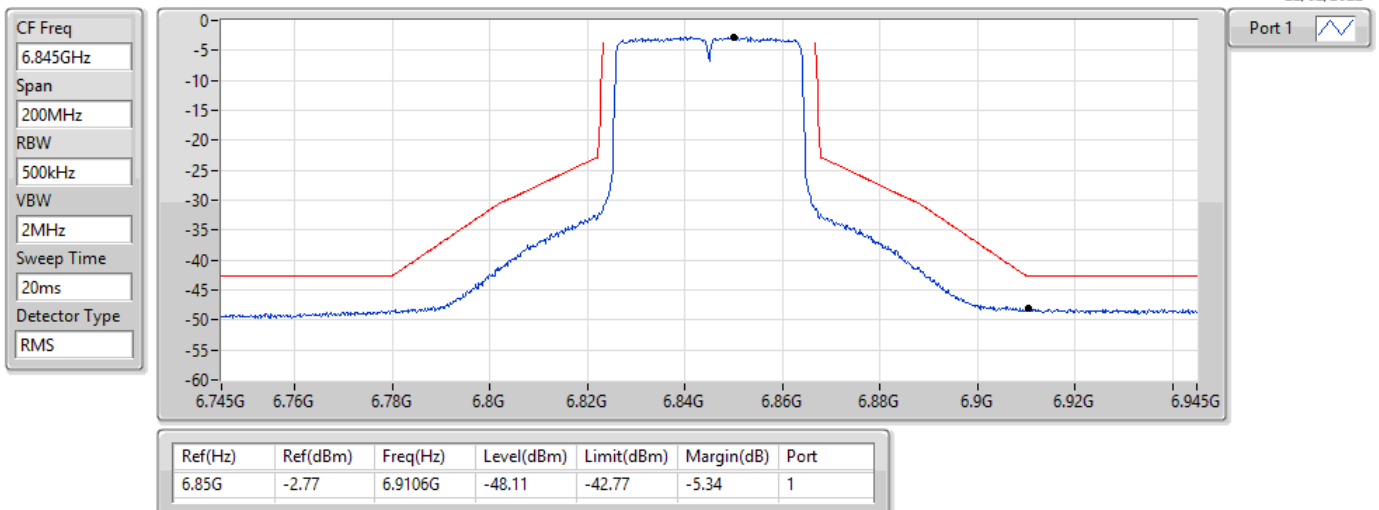

MASK

22/02/2022

802.11ax HEW40_Nss1,(MCS0)_1TX
6845MHz_TnomVnom

MASK

22/02/2022

802.11ax HEW40_Nss1,(MCS0)_1TX

MASK

6885MHz Straddle 6.525-6.875GHz_TnomVnom