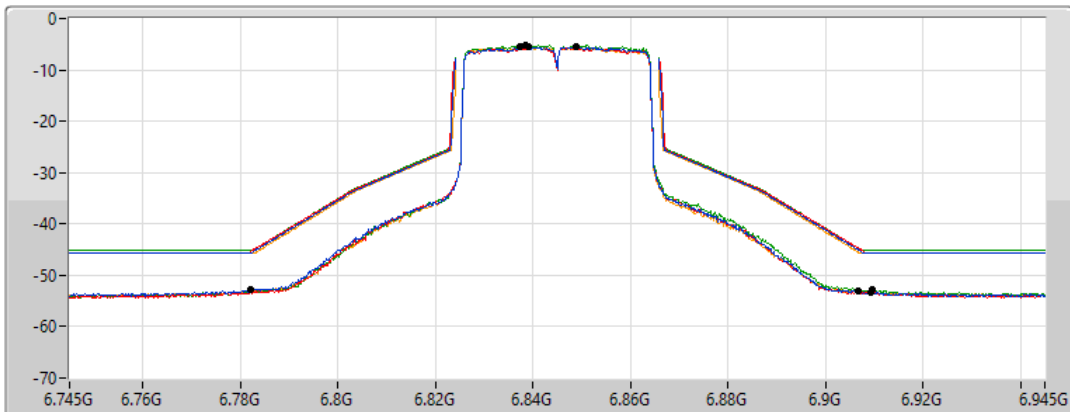

802.11ax HEW40_Nss1,(MCS0)_4TX

MASK

6845MHz_TnomVnom

19/02/2022

CF Freq
6.845GHz

Span
200MHz

RBW
500kHz

VBW
2MHz

Sweep Time
20ms

Detector Type
RMS

Port 1

Port 2

Port 3

Port 4

Ref(Hz)	Ref(dBm)	Freq(Hz)	Level(dBm)	Limit(dBm)	Margin(dB)	Port
6.849G	-5.58	6.7822G	-52.82	-45.58	-7.24	1
6.83741G	-5.54	6.9094G	-53.33	-45.54	-7.79	2
6.83861G	-5.24	6.9096G	-52.80	-45.24	-7.56	3
6.83901G	-5.56	6.9068G	-52.97	-45.54	-7.43	4