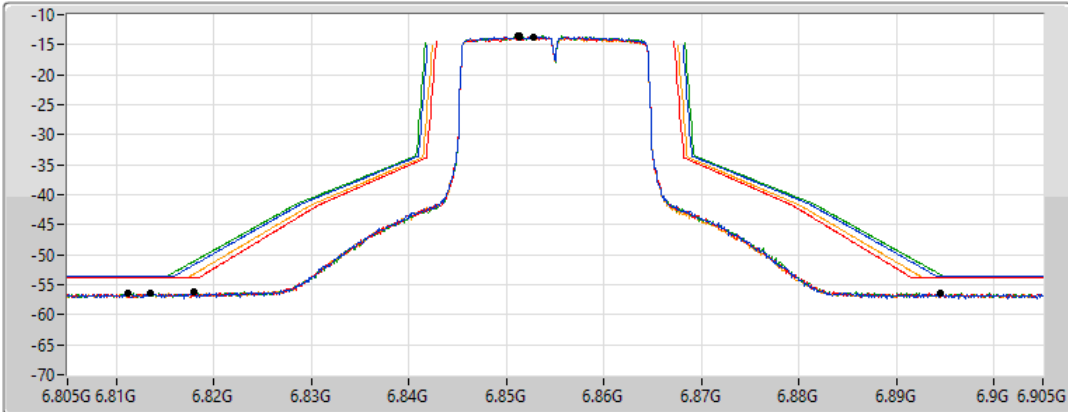

802.11ax HEW20_Nss1,(MCS0)_4TX

MASK

6855MHz_TnomVnom

19/02/2022

CF Freq
6.855GHz

Span
100MHz

RBW
300kHz

VBW
1MHz

Sweep Time
20ms

Detector Type
RMS

Port 1

Port 2

Port 3

Port 4

Ref(Hz)	Ref(dBm)	Freq(Hz)	Level(dBm)	Limit(dBm)	Margin(dB)	Port
6.8513G	-13.54	6.8945G	-56.51	-53.54	-2.97	1
6.8527G	-13.77	6.818G	-56.28	-53.77	-2.51	2
6.8512G	-13.53	6.8112G	-56.41	-53.53	-2.88	3
6.8513G	-13.72	6.8135G	-56.48	-53.72	-2.76	4