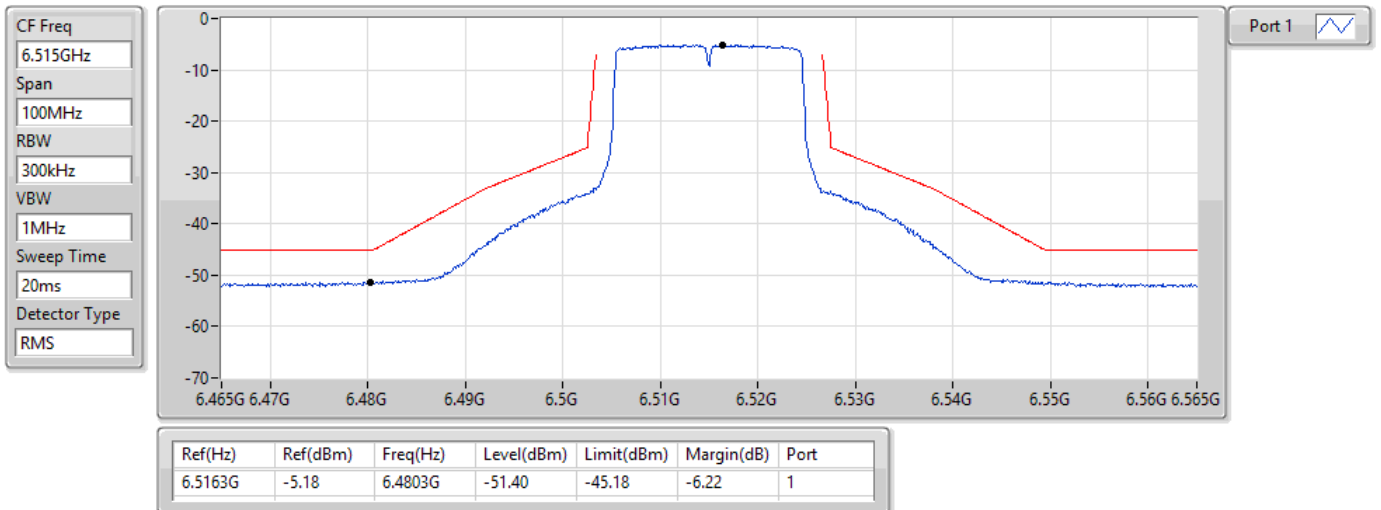

802.11ax HEW20_Nss1,(MCS0)_1TX
6515MHz_TnomVnom

MASK

22/02/2022