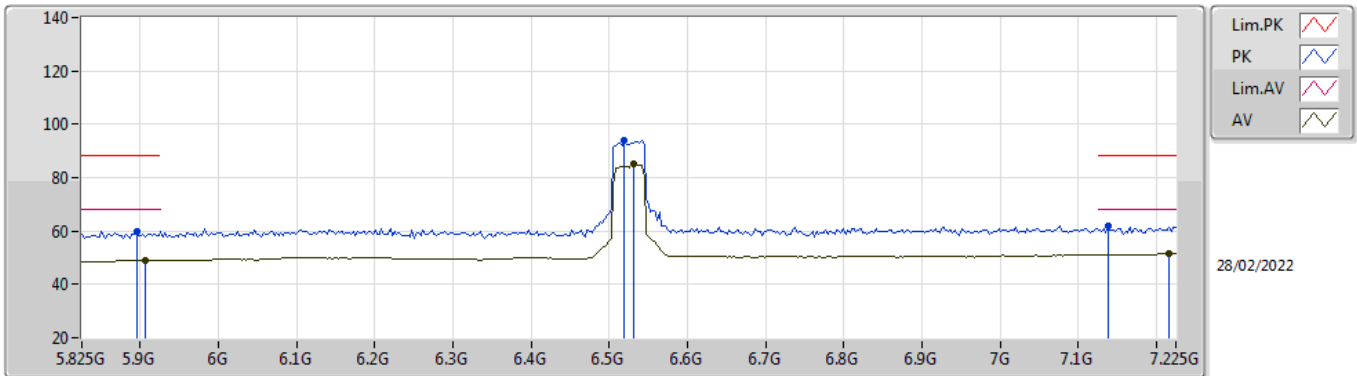

802.11ax HEW40_Nss1,(MCS0)_1TX

6525MHz Straddle 6.425-6.525GHz_TnomVnom

EUT_V_1TX
Setting 43
01-A-K-3-10

Type	Freq (Hz)	Level (dBuV/m)	Limit (dBuV/m)	Margin (dB)	Raw (dBuV)	Dist (m)	Condition	Azimuth (°)	Height (m)	Comment	AF (dB)	CL (dB)	PA (dB)
PK	5.895G	59.92	88.20	-28.28	51.37	3	Vertical	11	2.88	-	34.89	6.60	32.94
RMS	5.9062G	49.09	68.20	-19.11	40.51	3	Vertical	11	2.88	-	34.92	6.60	32.94
PK	6.5194G	94.11	Inf	-Inf	84.39	3	Vertical	11	2.88	-	35.68	7.00	32.96
RMS	6.5306G	84.96	Inf	-Inf	75.20	3	Vertical	11	2.88	-	35.72	7.00	32.96
PK	7.1382G	62.14	88.20	-26.06	51.24	3	Vertical	11	2.88	-	36.81	7.23	33.14
RMS	7.2166G	51.46	68.20	-16.74	40.25	3	Vertical	11	2.88	-	37.10	7.22	33.11