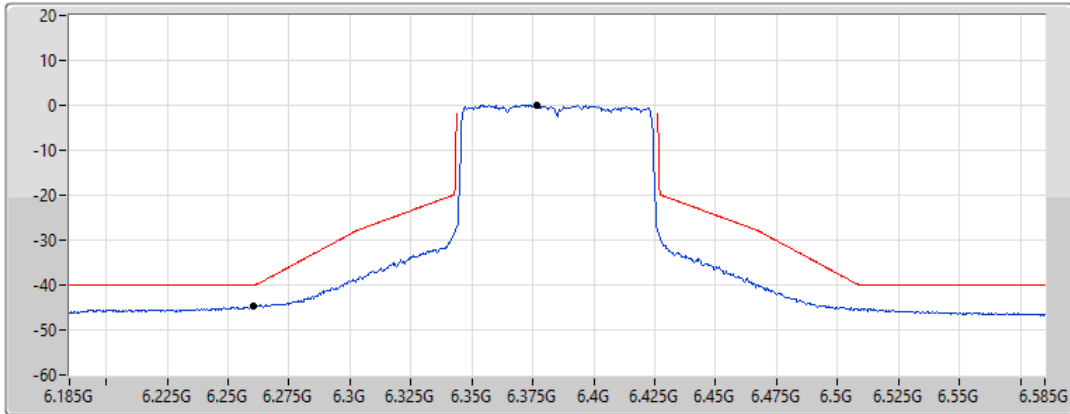

802.11ax HEW80_Nss1,(MCS0)_1TX
6385MHz_TnomVnom

MASK

22/02/2022

CF Freq
6.385GHz

Span
400MHz

RBW
1MHz

VBW
3MHz

Sweep Time
20ms

Detector Type
RMS

Port 1

Ref(Hz)	Ref(dBm)	Freq(Hz)	Level(dBm)	Limit(dBm)	Margin(dB)	Port
6.37661G	0.13	6.2602G	-44.65	-39.87	-4.78	1

802.11ax HEW80_Nss1,(MCS0)_1TX
6465MHz_TnomVnom

MASK

22/02/2022

CF Freq
6.465GHz

Span
400MHz

RBW
1MHz

VBW
3MHz

Sweep Time
20ms

Detector Type
RMS