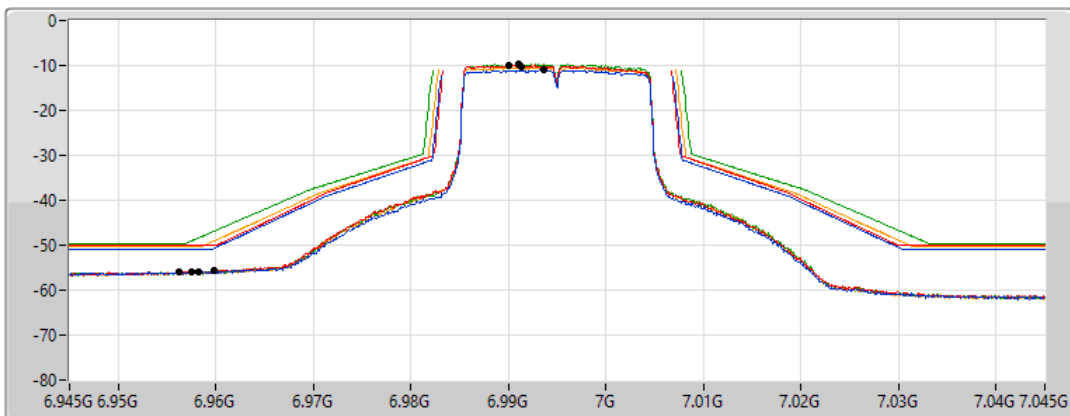

802.11ax HEW20_Nss1,(MCS0)_4TX

MASK

6995MHz_TnomVnom

19/02/2022

CF Freq
6.995GHz

Span
100MHz

RBW
300kHz

VBW
1MHz

Sweep Time
20ms

Detector Type
RMS

Port 1

Port 2

Port 3

Port 4

Ref(Hz)	Ref(dBm)	Freq(Hz)	Level(dBm)	Limit(dBm)	Margin(dB)	Port
6.9937G	-11.06	6.9575G	-55.97	-51.06	-4.91	1
6.99G	-10.04	6.9598G	-55.66	-50.04	-5.62	2
6.991G	-9.71	6.9562G	-56.02	-49.71	-6.31	3
6.9914G	-10.38	6.9583G	-55.96	-50.38	-5.58	4