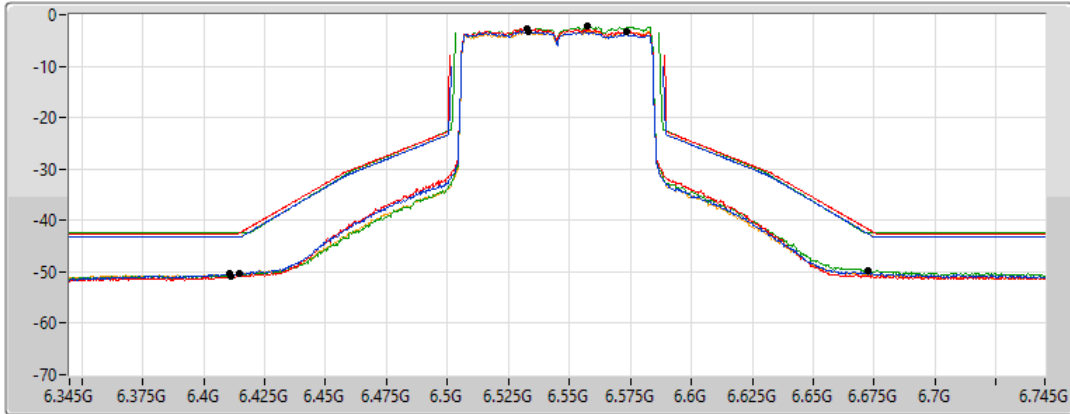

802.11ax HEW80-BF_Nss1,(MCS0)_4TX

MASK

6545MHz Straddle 6.425-6.525GHz_TnomVnom

19/02/2022

CF Freq
6.545GHz

Span
400MHz

RBW
1MHz

VBW
3MHz

Sweep Time
20ms

Detector Type
RMS

Port 1

Port 2

Port 3

Port 4

Ref(Hz)	Ref(dBm)	Freq(Hz)	Level(dBm)	Limit(dBm)	Margin(dB)	Port
6.53301G	-3.25	6.4106G	-50.32	-43.25	-7.07	1
6.53261G	-2.73	6.411G	-50.86	-42.73	-8.13	2
6.55739G	-2.29	6.6726G	-49.68	-42.29	-7.39	3
6.57377G	-3.20	6.4146G	-50.42	-43.20	-7.22	4

802.11ax HEW80-BF_Nss1,(MCS0)_4TX

MASK