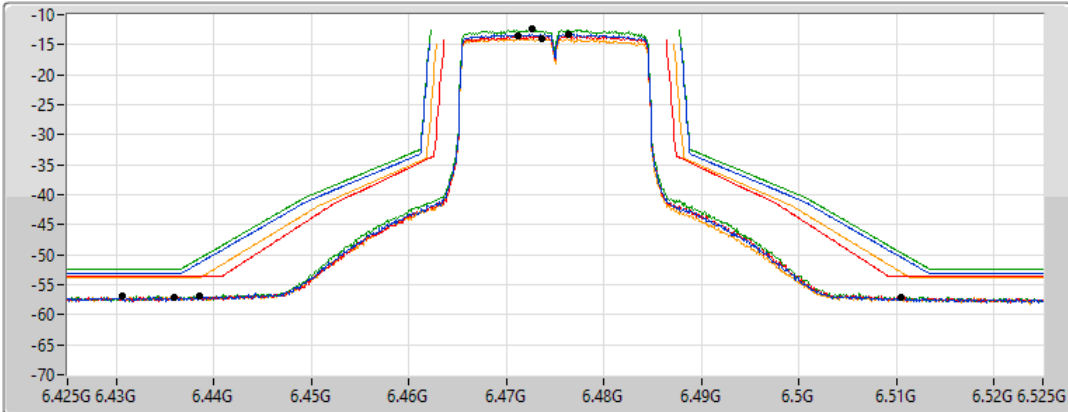

802.11ax HEW20_Nss1,(MCS0)_4TX

MASK

6475MHz_TnomVnom

19/02/2022

CF Freq
6.475GHz

Span
100MHz

RBW
300kHz

VBW
1MHz

Sweep Time
20ms

Detector Type
RMS

Port 1

Port 2

Port 3

Port 4

Ref(Hz)	Ref(dBm)	Freq(Hz)	Level(dBm)	Limit(dBm)	Margin(dB)	Port
6.4763G	-13.22	6.4359G	-57.14	-53.22	-3.92	1
6.4712G	-13.53	6.5104G	-57.04	-53.53	-3.51	2
6.4726G	-12.43	6.4306G	-56.91	-52.43	-4.48	3
6.4736G	-13.89	6.4385G	-56.99	-53.89	-3.10	4