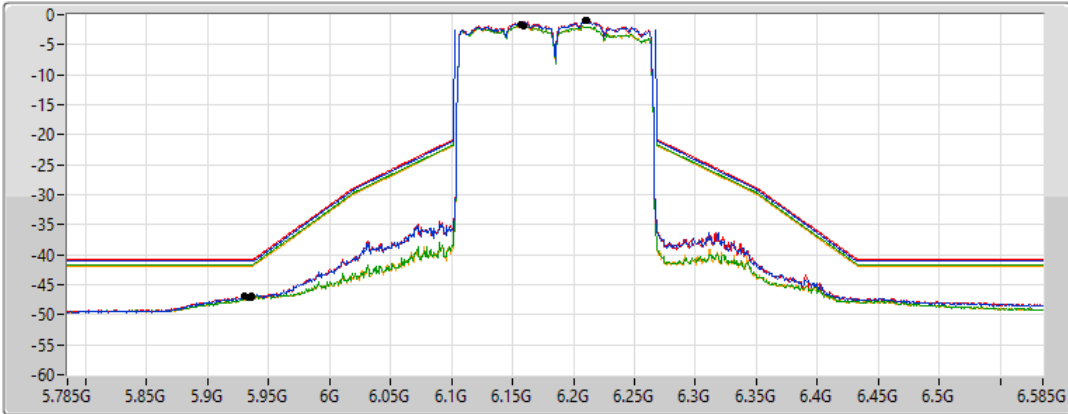

802.11ax HEW160-BF_Nss1,(MCS0)_4TX

MASK

6185MHz_TnomVnom

19/02/2022

CF Freq
6.185GHz

Span
800MHz

RBW
2MHz

VBW
10MHz

Sweep Time
20ms

Detector Type
RMS

Port 1

Port 2

Port 3

Port 4

Ref(Hz)	Ref(dBm)	Freq(Hz)	Level(dBm)	Limit(dBm)	Margin(dB)	Port
6.20978G	-1.05	5.9298G	-46.94	-41.05	-5.89	1
6.21057G	-0.85	5.9362G	-46.93	-40.85	-6.08	2
6.15703G	-1.64	5.9362G	-47.18	-41.64	-5.54	3
6.15863G	-1.84	5.9338G	-47.14	-41.84	-5.30	4