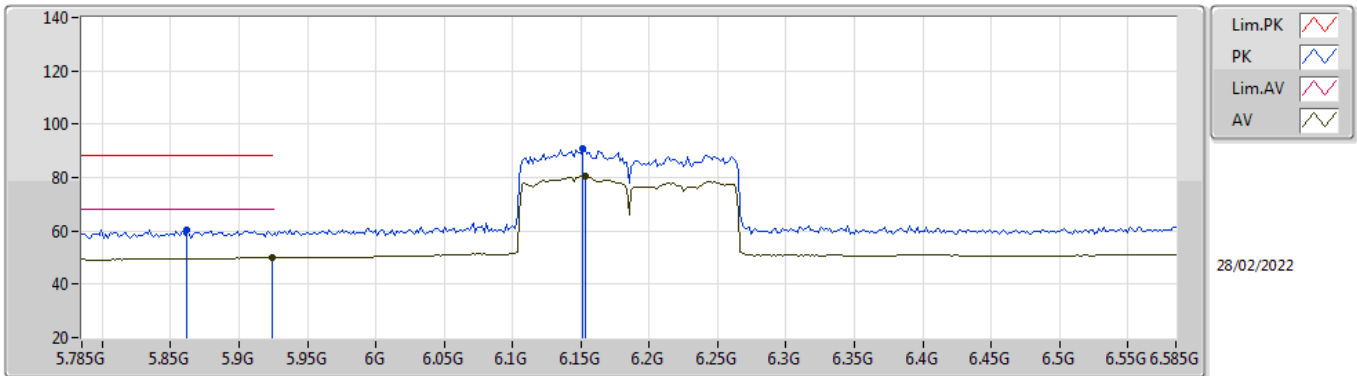

802.11ax HEW160_Nss1,(MCS0)_1TX

6185MHz_TnomVnom

EUT V_1TX
Setting 62
01-A-J-4-10

Type	Freq (Hz)	Level (dBuV/m)	Limit (dBuV/m)	Margin (dB)	Raw (dBuV)	Dist (m)	Condition	Azimuth (°)	Height (m)	Comment	AF (dB)	CL (dB)	PA (dB)
PK	5.8618G	60.41	88.20	-27.79	51.93	3	Vertical	360	2.02	-	34.82	6.60	32.94
RMS	5.9242G	49.98	68.20	-18.22	41.32	3	Vertical	360	2.02	-	35.00	6.60	32.94
PK	6.1514G	90.66	Inf	-Inf	81.47	3	Vertical	360	2.02	-	35.31	6.83	32.95
RMS	6.153G	80.39	Inf	-Inf	71.20	3	Vertical	360	2.02	-	35.31	6.83	32.95