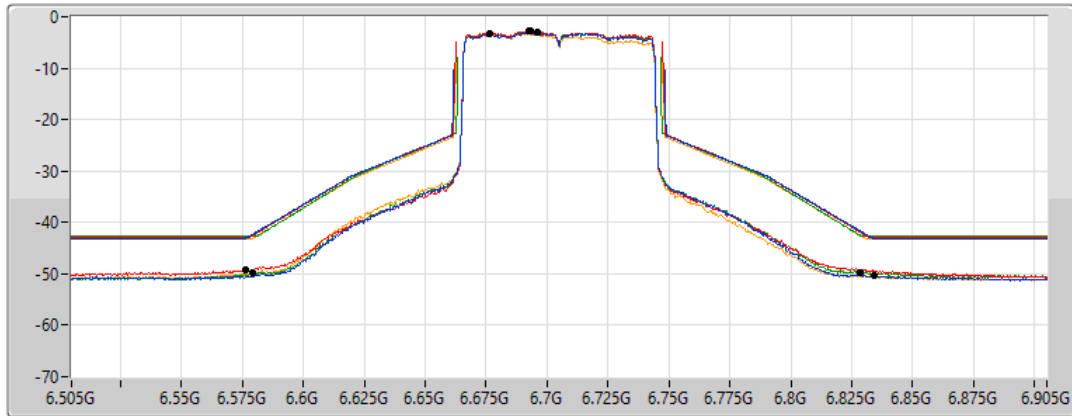

802.11ax HEW80_Nss1,(MCS0)_4TX

MASK

6705MHz_TnomVnom

19/02/2022

CF Freq
6.705GHz

Span
400MHz

RBW
1MHz

VBW
3MHz

Sweep Time
20ms

Detector Type
RMS

Port 1

Port 2

Port 3

Port 4

Ref(Hz)	Ref(dBm)	Freq(Hz)	Level(dBm)	Limit(dBm)	Margin(dB)	Port
6.69621G	-3.09	6.8342G	-50.39	-43.09	-7.30	1
6.69301G	-2.87	6.5762G	-49.29	-42.87	-6.42	2
6.69261G	-2.73	6.8286G	-49.63	-42.61	-7.02	3
6.67663G	-3.32	6.579G	-49.83	-43.22	-6.61	4