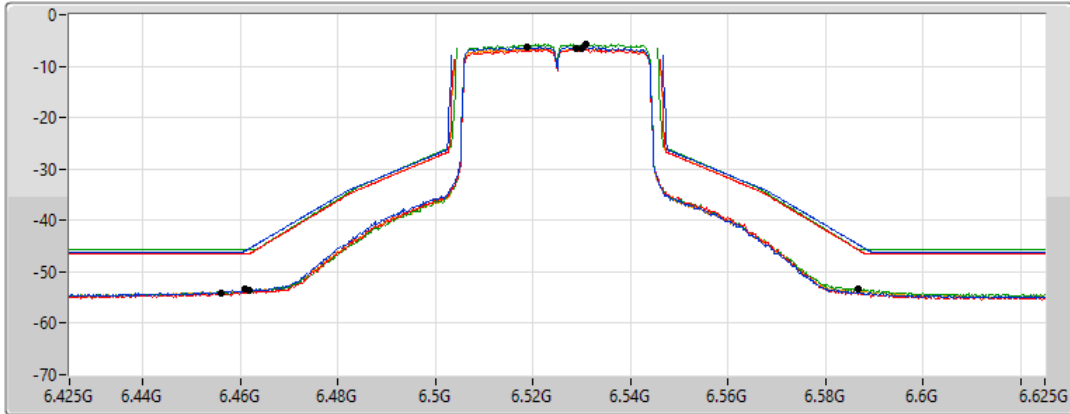

802.11ax HEW40-BF_Nss1,(MCS0)_4TX

MASK

6525MHz Straddle 6.425-6.525GHz_TnomVnom

19/02/2022

CF Freq
6.525GHz

Span
200MHz

RBW
500kHz

VBW
2MHz

Sweep Time
20ms

Detector Type
RMS

Port 1

Port 2

Port 3

Port 4

Ref(Hz)	Ref(dBm)	Freq(Hz)	Level(dBm)	Limit(dBm)	Margin(dB)	Port
6.51881G	-6.24	6.461G	-53.38	-45.94	-7.44	1
6.53G	-6.59	6.456G	-54.05	-46.59	-7.46	2
6.53099G	-5.61	6.5866G	-53.30	-45.58	-7.72	3
6.5288G	-6.50	6.4618G	-53.53	-46.50	-7.03	4

802.11ax HEW40-BF_Nss1,(MCS0)_4TX

MASK