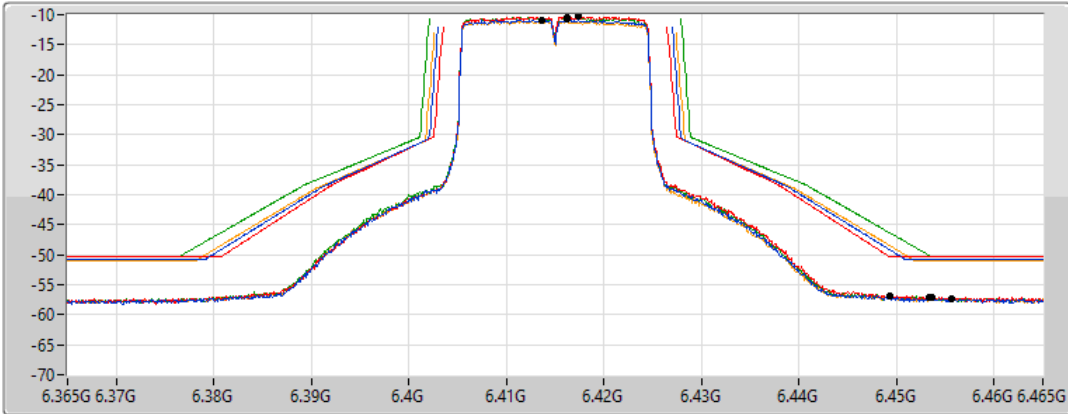

802.11ax HEW20_Nss1,(MCS0)_4TX

MASK

6415MHz_TnomVnom

19/02/2022

CF Freq
6.415GHz

Span
100MHz

RBW
300kHz

VBW
1MHz

Sweep Time
20ms

Detector Type
RMS

Port 1

Port 2

Port 3

Port 4

Ref(Hz)	Ref(dBm)	Freq(Hz)	Level(dBm)	Limit(dBm)	Margin(dB)	Port
6.4162G	-10.67	6.4556G	-57.26	-50.67	-6.59	1
6.4174G	-10.30	6.4493G	-56.93	-50.30	-6.63	2
6.4162G	-10.41	6.4537G	-57.21	-50.41	-6.80	3
6.4137G	-11.01	6.4534G	-57.22	-51.01	-6.21	4