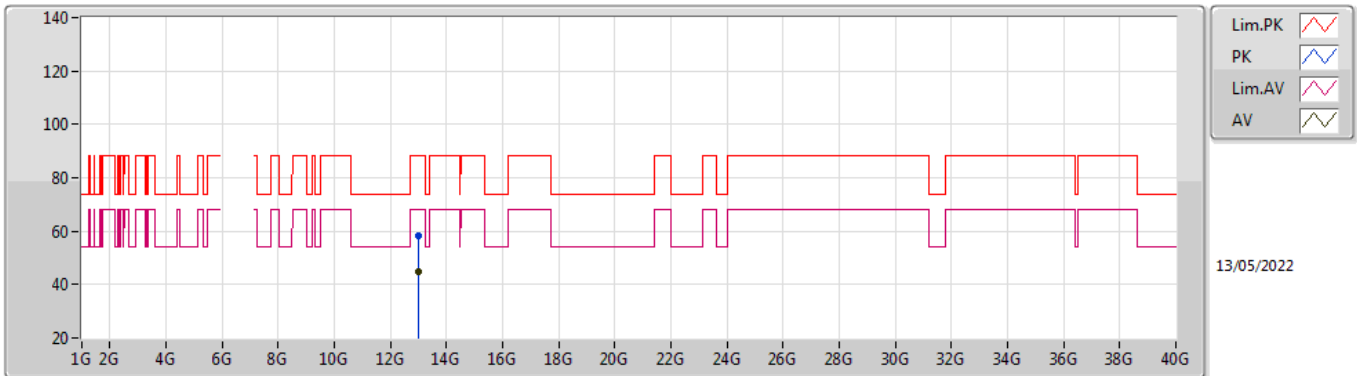

802.11ax HEW160-BF_Nss1,(MCS0)_2TX
6505MHz Straddle 6.425-6.525GHz_TnomVnom

EUT_Z_2TX
Setting 80
01-A-G-2

Type	Freq (Hz)	Level (dBuV/m)	Limit (dBuV/m)	Margin (dB)	Raw (dBuV)	Dist (m)	Condition	Azimuth (°)	Height (m)	Comment	AF (dB)	CL (dB)	PA (dB)
PK	13.00566G	58.39	88.20	-29.81	40.94	3	Vertical	317	2.40	-	39.61	9.45	31.61
RMS	13.00696G	44.82	68.20	-23.38	27.37	3	Vertical	317	2.40	-	39.61	9.45	31.61