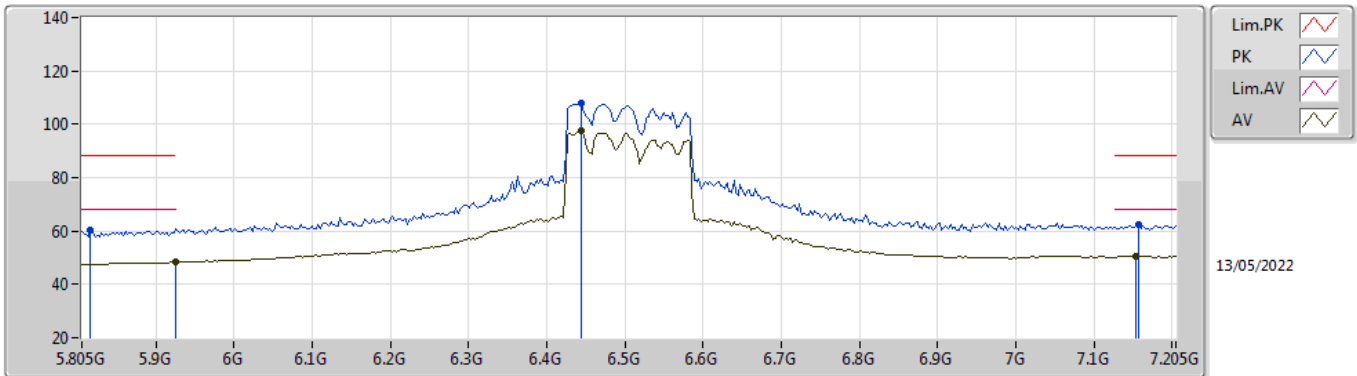

802.11ax HEW160-BF_Nss1,(MCS0)_2TX
6505MHz Straddle 6.425-6.525GHz_TnomVnom

EUT_Z_2TX
Setting 80
01-L-R-5-10

Type	Freq (Hz)	Level (dBuV/m)	Limit (dBuV/m)	Margin (dB)	Raw (dBuV)	Dist (m)	Condition	Azimuth (°)	Height (m)	Comment	AF (dB)	CL (dB)	PA (dB)
PK	5.8162G	60.09	88.20	-28.11	51.89	3	Vertical	52	2.82	-	34.53	6.60	32.93
RMS	5.925G	48.33	68.20	-19.87	39.67	3	Vertical	52	2.82	-	35.00	6.60	32.94
PK	6.4434G	107.78	Inf	-Inf	98.30	3	Vertical	52	2.82	-	35.43	7.00	32.95
RMS	6.4434G	97.49	Inf	-Inf	88.01	3	Vertical	52	2.82	-	35.43	7.00	32.95
PK	7.1574G	62.40	88.20	-25.80	51.38	3	Vertical	52	2.82	-	36.93	7.22	33.13
RMS	7.1546G	50.53	68.20	-17.67	39.52	3	Vertical	52	2.82	-	36.92	7.22	33.13