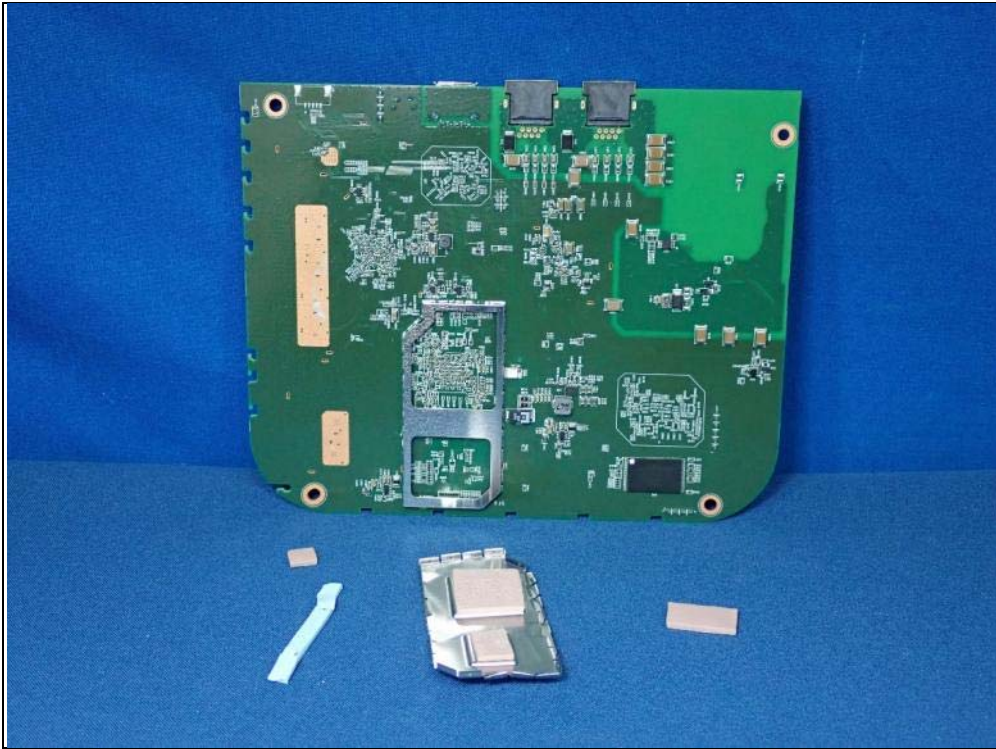

CONSTRUCTION PHOTOS OF EUT

Model: AP32

Int Dual Ant 3 (WiFi 5G+BT)

Int WiFi Dual Ant 1

Int WiFi Dual Ant 0

Int WiFi 5G Ant 2

Scanning Ant

Model: AP33

Int WiFi Dual Ant 0

Int WiFi Dual Ant 1

Int WiFi 5G Ant 2

Int WiFi 5G Ant 3