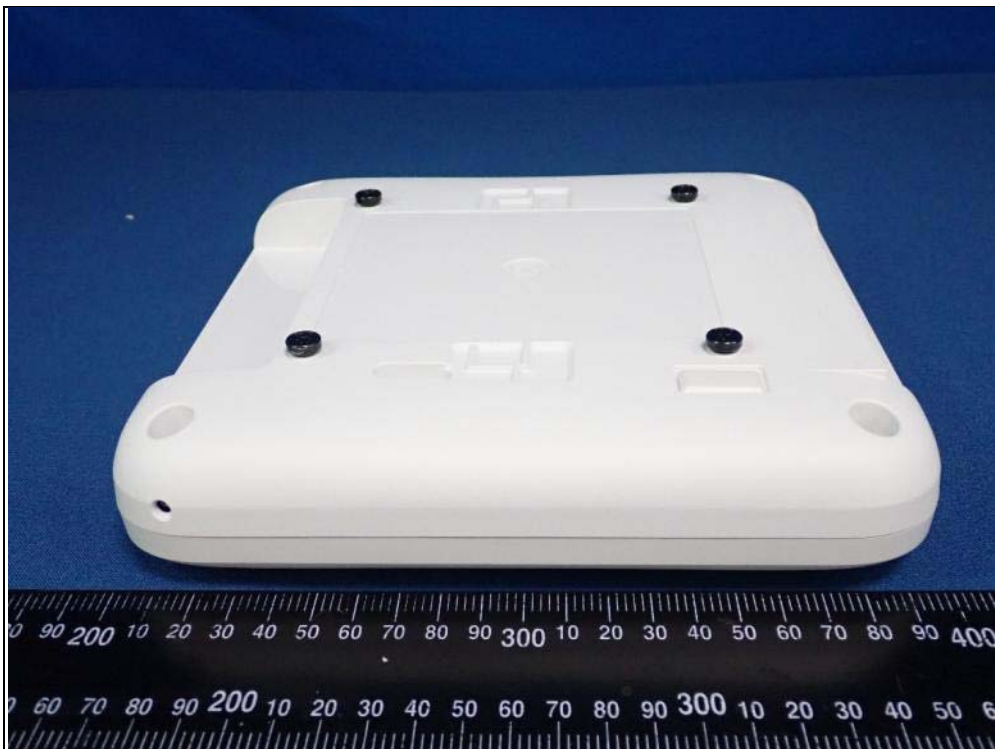

## CONSTRUCTION PHOTOS OF EUT

Model: AP32

Model: AP33

Model: AP32E  
EUT + Ext WiFi Dual Ant

EUT + Ext WiFi PATCH Ant

Ext WiFi Dual Ant (Brand: AccelTex / Model: ATS-OO-245-46-6RPSP-36)

Ext WiFi PATCH Ant (Brand: AccelTex / Model: ATS-OP-245-810-4RPSP-36)