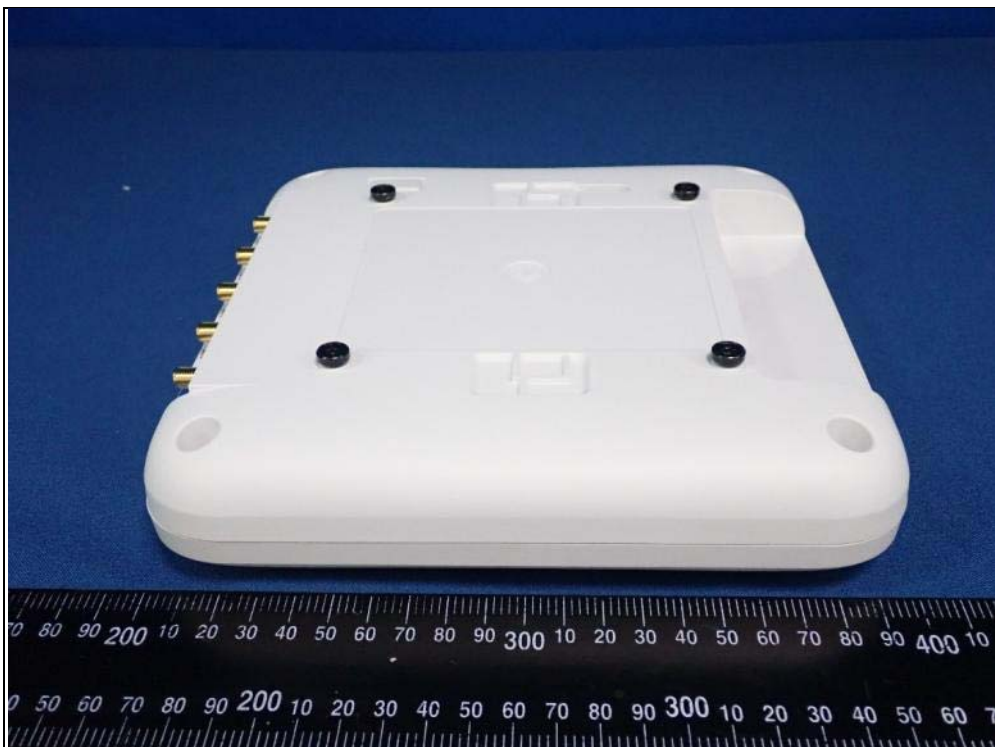

## CONSTRUCTION PHOTOS OF EUT

Model: AP32

Model: AP33

Model: AP32E  
EUT + Ext WiFi Dual Ant

EUT + Ext WiFi PATCH Ant

Ext WiFi Dual Ant (Brand: AccelTex / Model: ATS-OO-245-46-6RPSP-36)

Ext WiFi PATCH Ant (Brand: AccelTex / Model: ATS-OP-245-810-4RPSP-36)