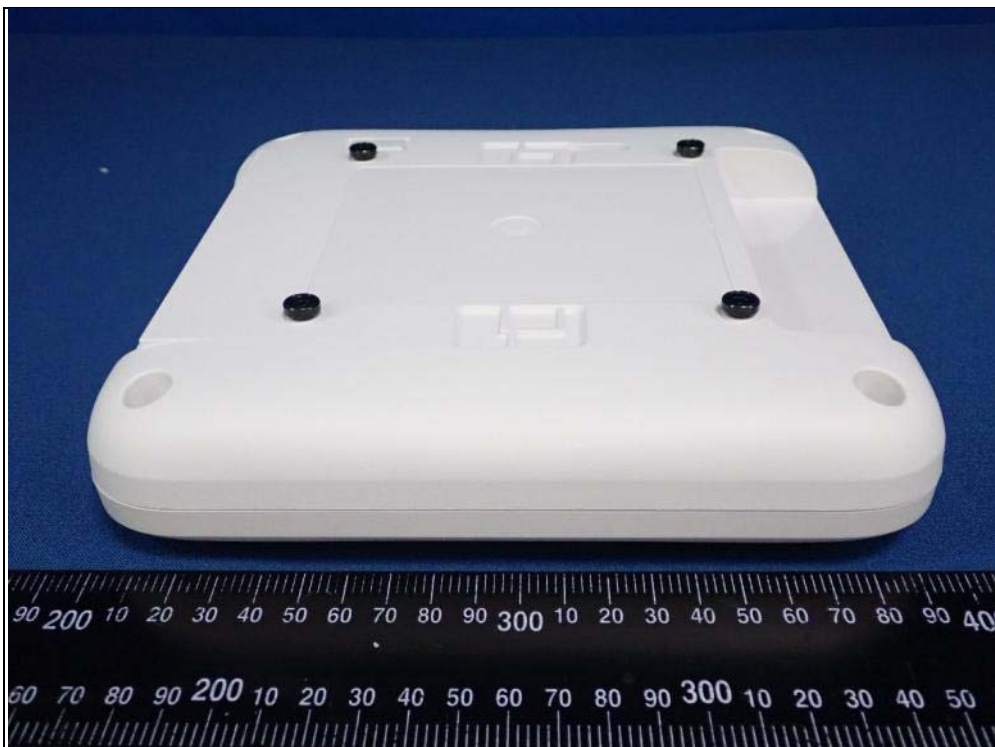

## CONSTRUCTION PHOTOS OF EUT

Model: AP32

Model: AP33

Model: AP32E  
EUT + Ext WiFi Dual Ant

EUT + Ext WiFi PATCH Ant

Ext WiFi Dual Ant (Brand: AccelTex / Model: ATS-OO-245-46-6RPSP-36)

Ext WiFi PATCH Ant (Brand: AccelTex / Model: ATS-OP-245-810-4RPSP-36)