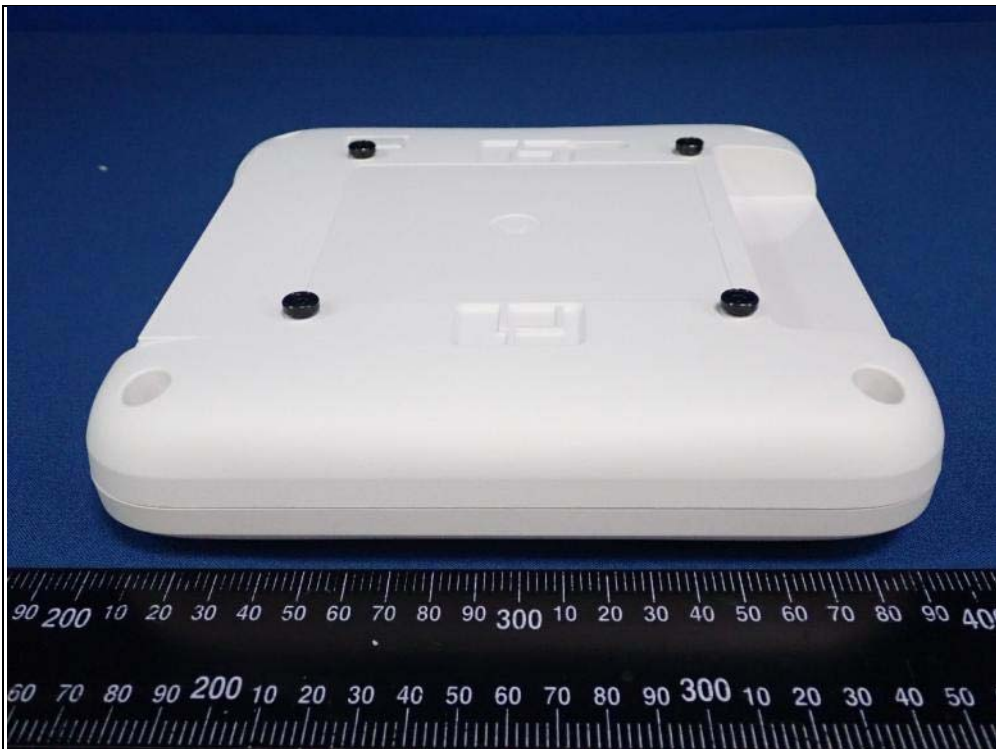

## CONSTRUCTION PHOTOS OF EUT

Model: AP32

Model: AP33

Model: AP32E  
EUT + Ext WiFi Dual Ant

EUT + Ext WiFi PATCH Ant

Ext WiFi Dual Ant (Brand: AccelTex / Model: ATS-OO-245-46-6RPSP-36)

Ext WiFi PATCH Ant (Brand: AccelTex / Model: ATS-OP-245-810-4RPSP-36)