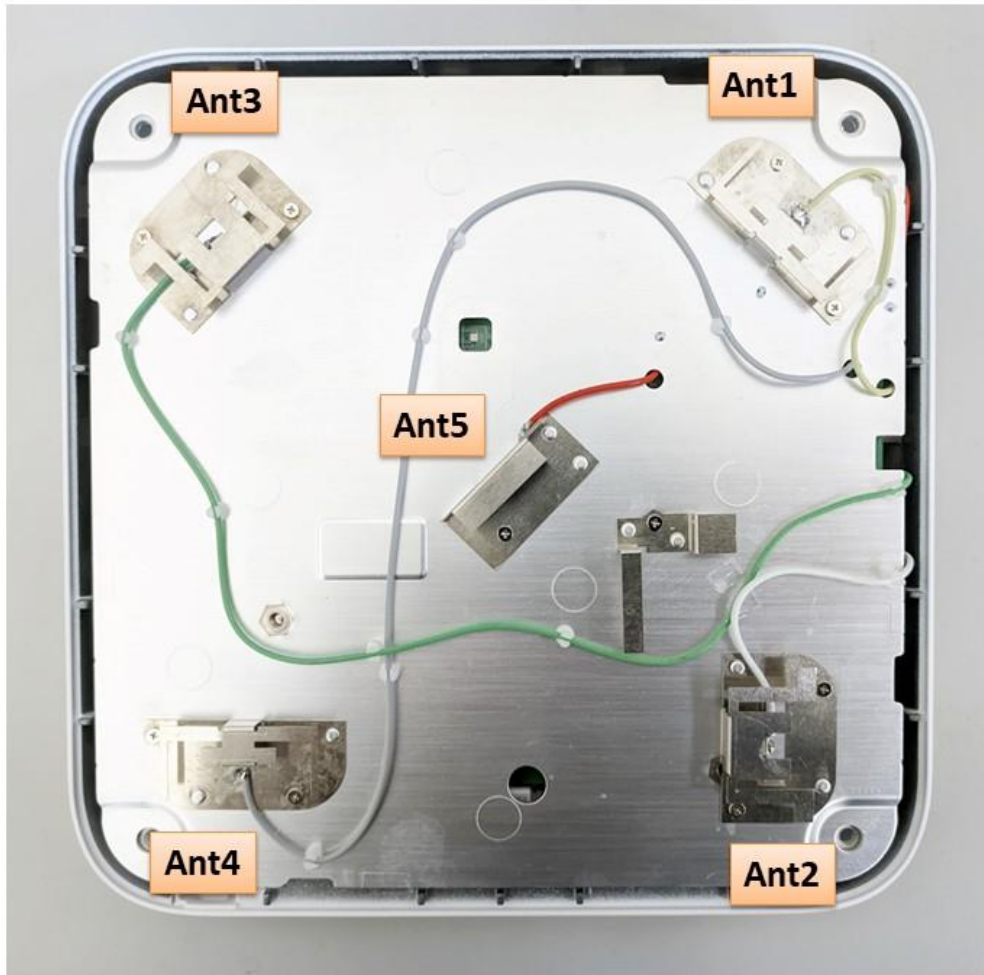

1. Photographs of Test Configuration

The initial test position. + X axis. Phi and Theta are zero degree.

2.4GHz / 5GHz / BT / 6G

Test Setup Photos

2. Antenna Configuration Diagram of EUT

————THE END————