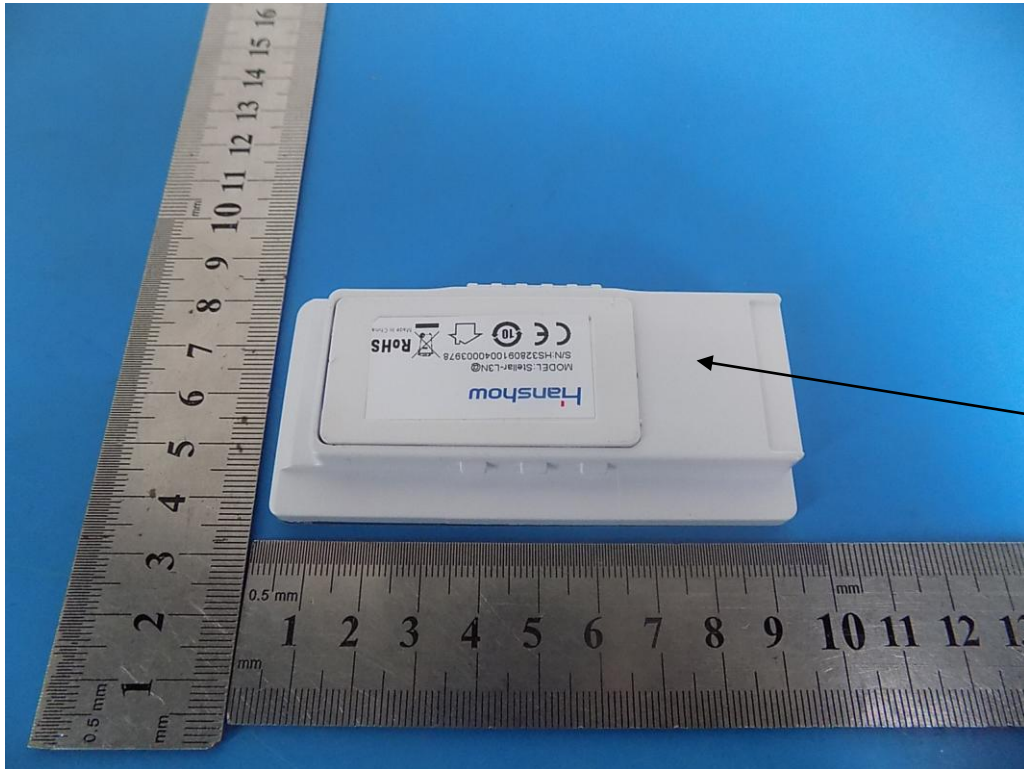

Size: 3cm (L)*2cm (W)

FCC ID: 2AHB5-L3N

Model name: Electronic shelf label

Model No.: Stellar-L3N@

Location