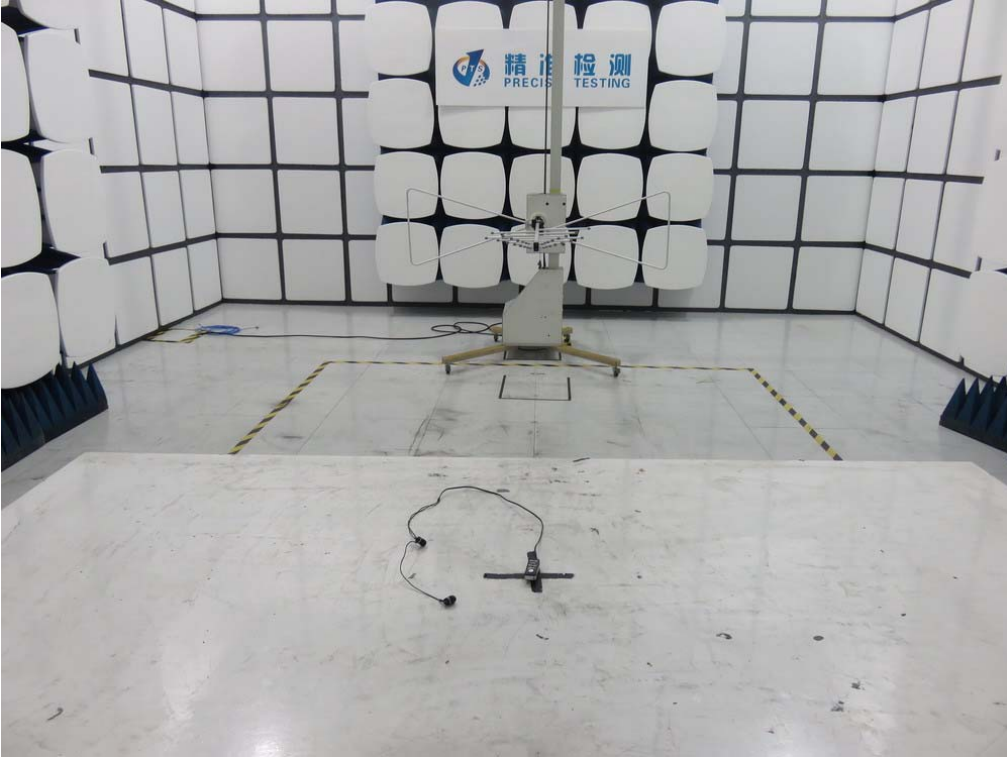

# APPENDIX IV PHOTOGRAPHS OF TEST SETUP

## FCC LINE CONDUCTED EMISSION TEST SETUP

FCC RADIATED EMISSION TEST SETUP

**ADAPTER VIEW (AE)**

**Note: The adapter above was provided by AGC Lab for testing.**