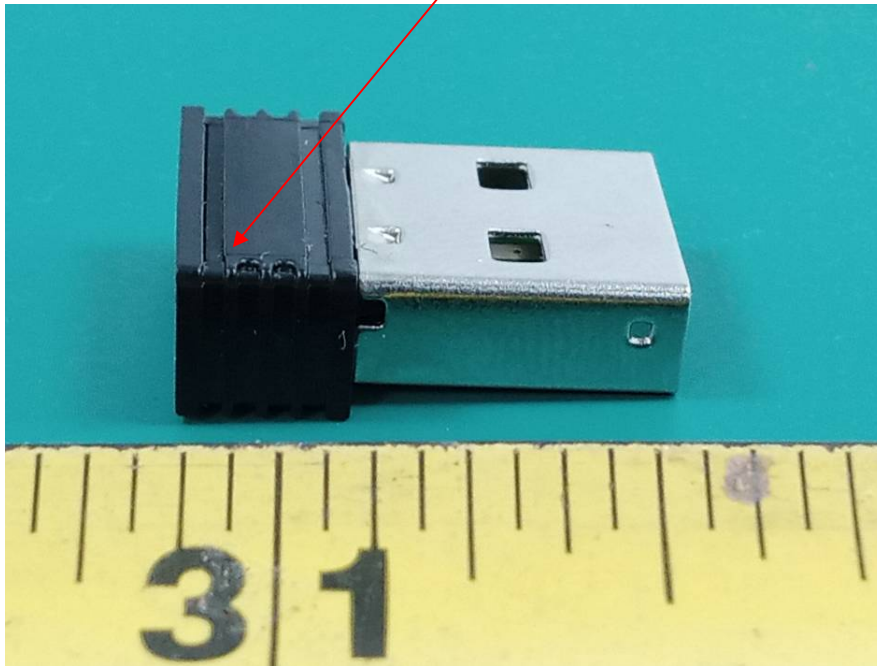

EXHIBIT A - FCC ID LABEL AND LOCATION

FCC ID Label

FCC ID: 2AHAS-XCA2-1013R

FCC ID Label Location Information

The label shown shall be permanently affixed at a conspicuous location on the device and be readily visible to the user at the time purchase (Labeling requirements per 2.925)