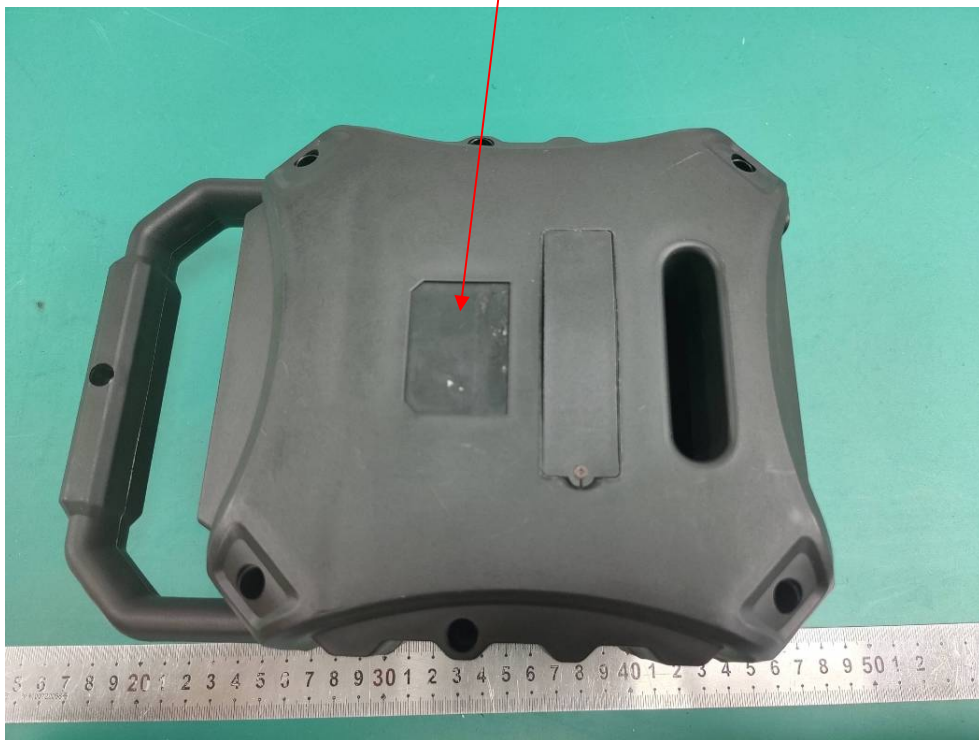

EXHIBIT A - FCC ID LABEL AND LOCATION

FCC ID Label

FCC ID: 2AHAS-XBS91062

FCC ID Label Location Information

The label shown shall be permanently affixed at a conspicuous location on the device and be readily visible to the user at the time purchase (Labeling requirements per 2.925)