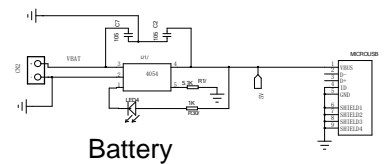

Button

TF Card part

LED

Horn

AUX

Battery