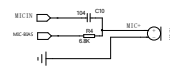

Button

TF Card part

LED

Horn

AUX

Battery