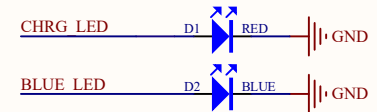

AB5696D QFN20-3*3 TWS

POWER

LED

Earphone

Touch

KEY

FF MIC