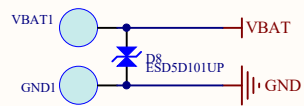

AB5696D QFN20-3*3 TWS

POWER

LED

Earphone

Touch

KEY

FF MIC