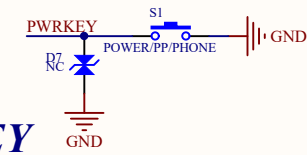

AB5696D QFN20-3*3 TWS

POWER

LED

Earphone

Touch

KEY

FF MIC