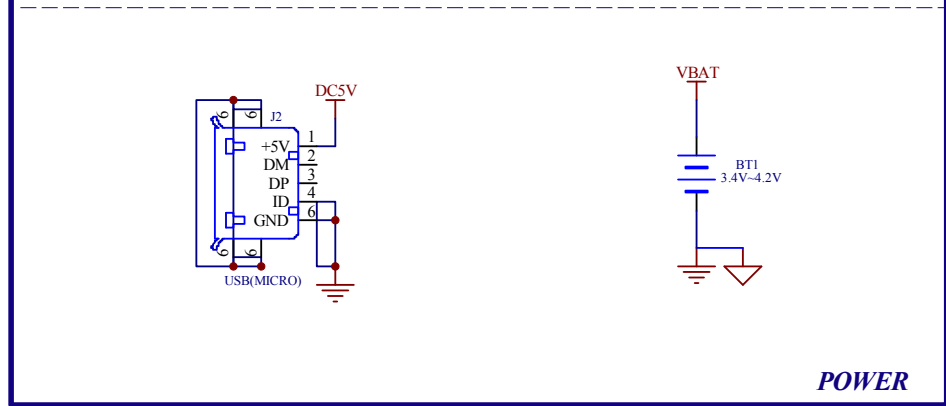

MCU

Mic, Earphone

LED

POWER