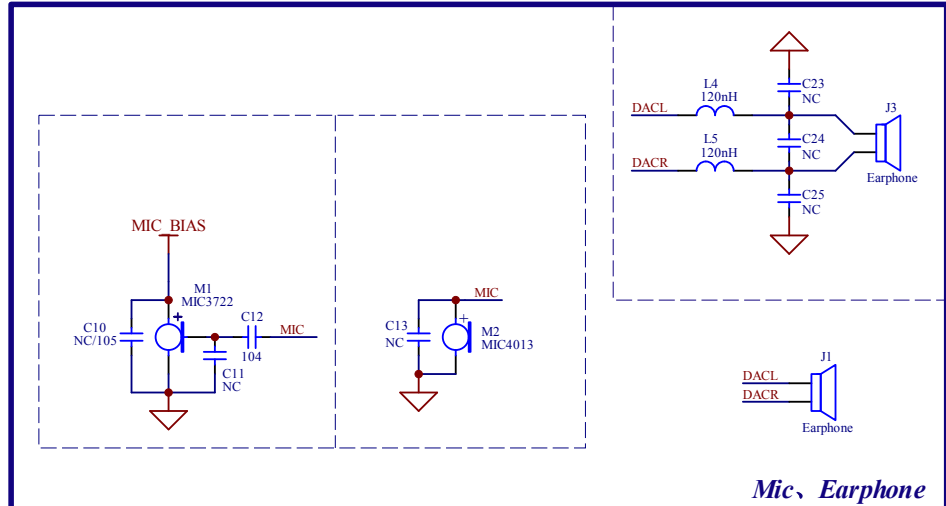

MCU

Mic, Earphone

LED

POWER