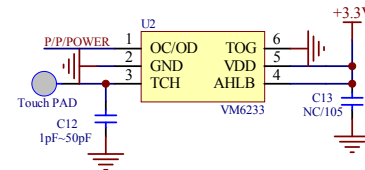

MCU

Touch_KEY

KEY

Earphone, MIC, LED

Power