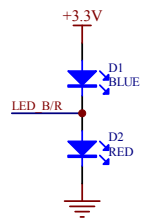

MCU

Touch_KEY

KEY

Earphone, MIC, LED

Power