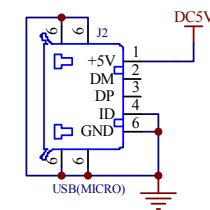

MCU

Touch_KEY

KEY

Earphone, MIC, LED

Power