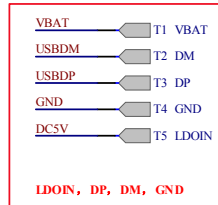

MCU

Touch_KEY

KEY

Earphone, MIC, LED

Power