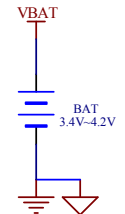

MCU

Touch_KEY

KEY

Earphone, MIC, LED

Power