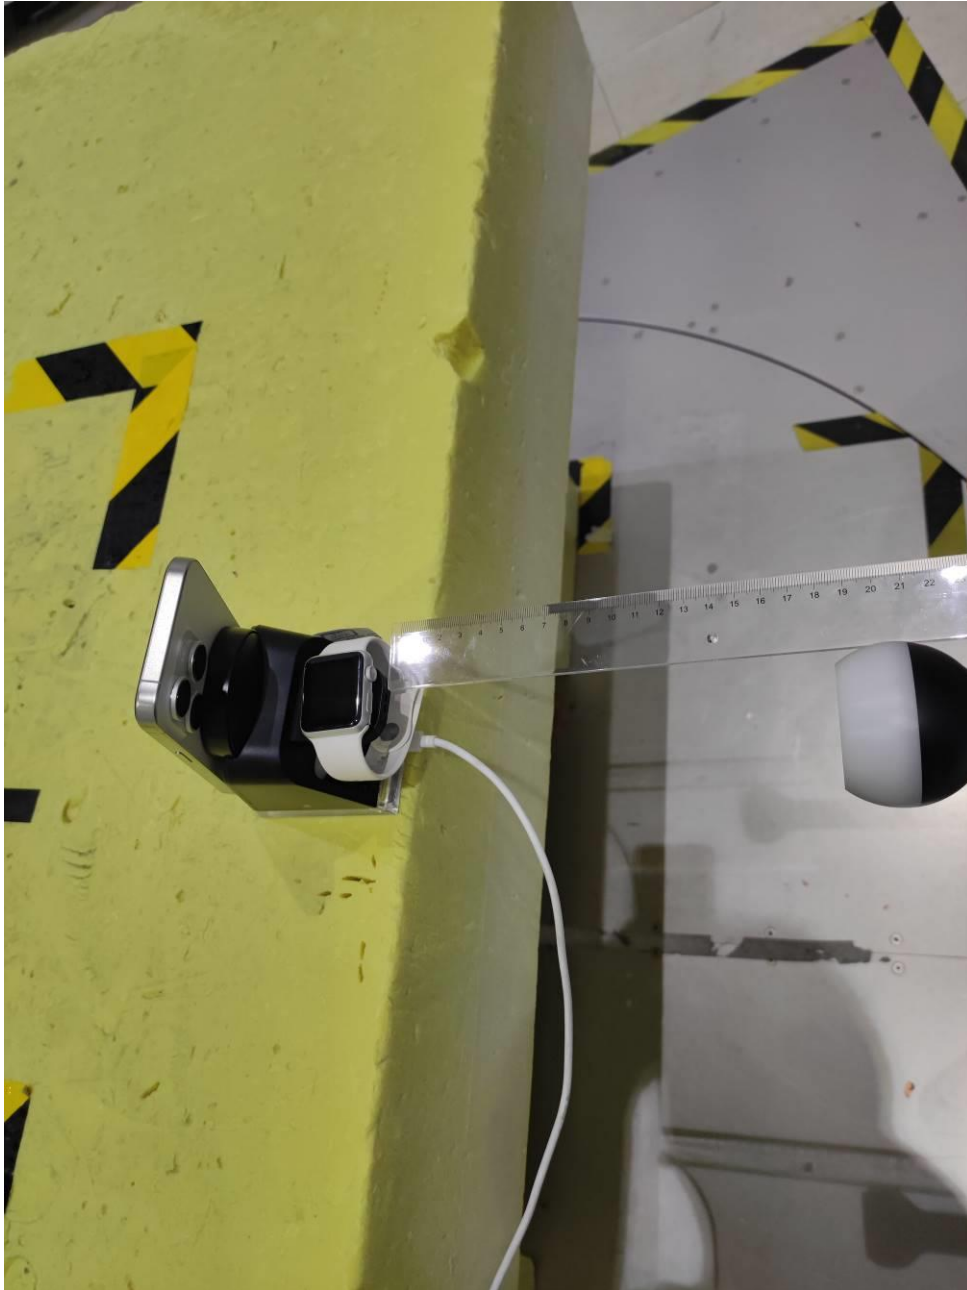

Side 4

- End of the Appendix -