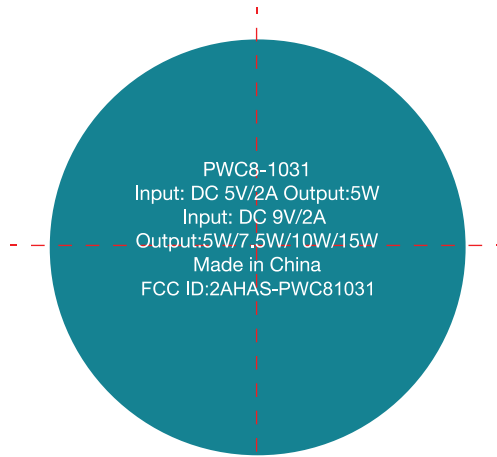

Product markings for PWC8-1031-WHT

Item color: 100% White

Actual Size item

5.5cm

Silkscreen Printing

Pantone 877C

Center print on item

Product markings for PWC8-1031-BK1

Item color: 100% Black

Actual Size item
5.5cm

Silkscreen Printing

Pantone 877C

Center print on item

PWC8-1031
Input: DC 5V/2A Output:5W
Input: DC 9V/2A
Output:5W/7.5W/10W/15W
Made in China
FCC ID:2AHAS-PWC81031

Product markings for PWC8-1031-TU1

Item color: Pantone 17-42724 TCX

Actual Size item
5.5cm

Silkscreen Printing

100% White

Center print on item

PWC8-1031
Input: DC 5V/2A Output:5W
Input: DC 9V/2A
Output:5W/7.5W/10W/15W
Made in China
FCC ID:2AHAS-PWC81031

Product markings for PWC8-1031-PN1

Item color: Pantone 693 C

Actual Size item

5.5cm

Silkscreen Printing

100% White

Center print on item