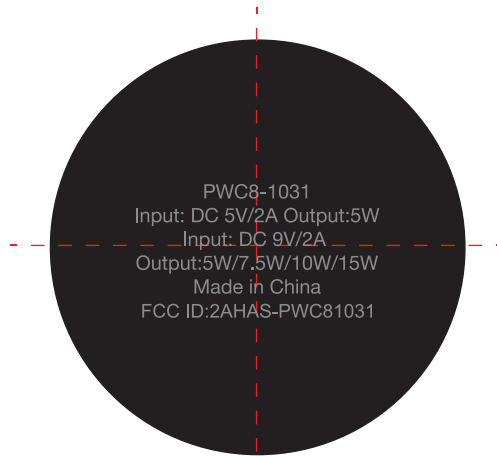

Product markings for PWC8-1031-WHT

Item color: 100% White

Actual Size item

5.5cm

Silkscreen Printing

Pantone 877C

Center print on item

Product markings for PWC8-1031-BK1

Item color: 100% Black

Actual Size item
5.5cm

Silkscreen Printing

Pantone 877C

Center print on item

PWC8-1031
Input: DC 5V/2A Output:5W
Input: DC 9V/2A
Output:5W/7.5W/10W/15W
Made in China
FCC ID:2AHAS-PWC81031

Product markings for PWC8-1031-TU1

Item color: Pantone 17-42724 TCX

Actual Size item
5.5cm

Silkscreen Printing

100% White

Center print on item

PWC8-1031
Input: DC 5V/2A Output:5W
Input: DC 9V/2A
Output:5W/7.5W/10W/15W
Made in China
FCC ID:2AHAS-PWC81031

Product markings for PWC8-1031-PN1

Item color: Pantone 693 C

Actual Size item

5.5cm

Silkscreen Printing

100% White

Center print on item