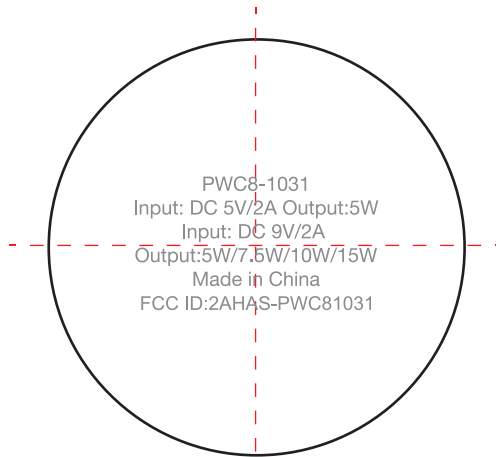

Product markings for PWC8-1031-WHT

Item color: 100% White

Actual Size item

5.5cm

Silkscreen Printing

Pantone 877C

Center print on item

Product markings for PWC8-1031-BK1

Item color: 100% Black

Actual Size item
5.5cm

Silkscreen Printing

Pantone 877C

Center print on item

PWC8-1031
Input: DC 5V/2A Output:5W
Input: DC 9V/2A
Output:5W/7.5W/10W/15W
Made in China
FCC ID:2AHAS-PWC81031

Product markings for PWC8-1031-TU1

Item color: Pantone 17-42724 TCX

Actual Size item
5.5cm

Silkscreen Printing

100% White

Center print on item

PWC8-1031
Input: DC 5V/2A Output:5W
Input: DC 9V/2A
Output:5W/7.5W/10W/15W
Made in China
FCC ID:2AHAS-PWC81031

Product markings for PWC8-1031-PN1

Item color: Pantone 693 C

Actual Size item

5.5cm

Silkscreen Printing

100% White

Center print on item