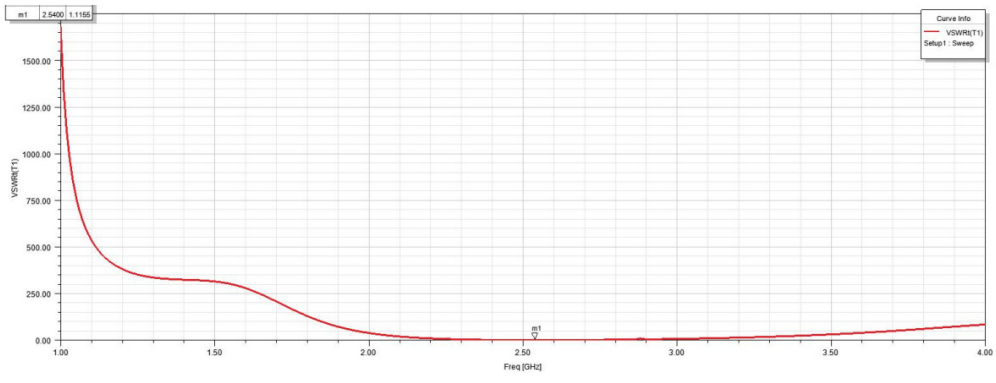

JEM ACCESSORIES INC.

Add: 32 Brunswick Avenue, Edison, New Jersey, United States,08817

Antenna model: MLW7

1 photo

2 property

m1 2.3600 -128.8998 0.2148 0.7252 -0.2638

Frequency Range	Antenna Gain
2.4~2.5GHz	2.5 dBi

Realized Gain Plot 1