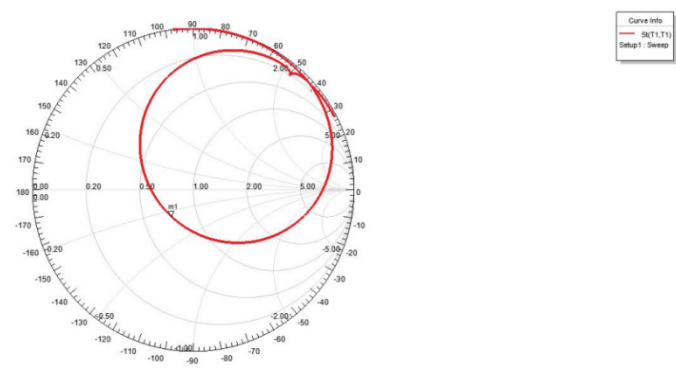

JEM ACCESSORIES INC.

Add: 32 Brunswick Avenue, Edison, New Jersey, United States,08817

Antenna model: MLW7

1 photo

2 property

m1 2.3600 -128.8998 0.2148 0.7252 -0.2638

Frequency Range	Antenna Gain
2.4~2.5GHz	2.5 dBi

Realized Gain Plot 1