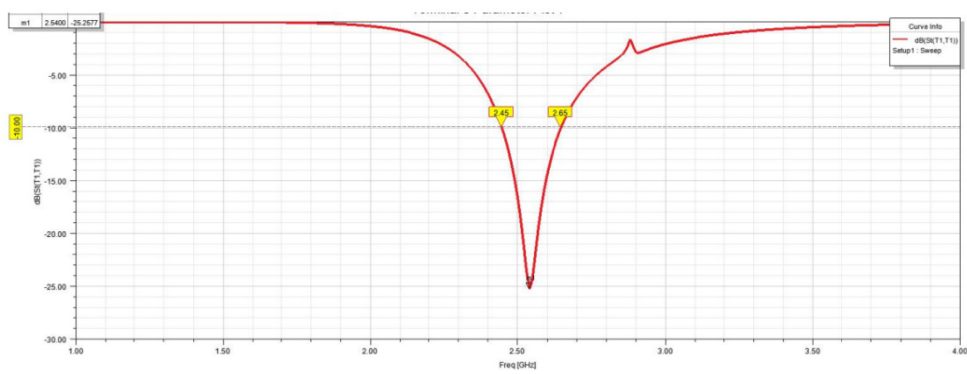

JEM ACCESSORIES INC.

Add: 32 Brunswick Avenue, Edison, New Jersey, United States,08817

Antenna model: MLW7

1 photo

2 property

m1 2.3600 -128.8998 0.2148 0.7252 -0.2638

Frequency Range	Antenna Gain
2.4~2.5GHz	2.5 dBi

Realized Gain Plot 1