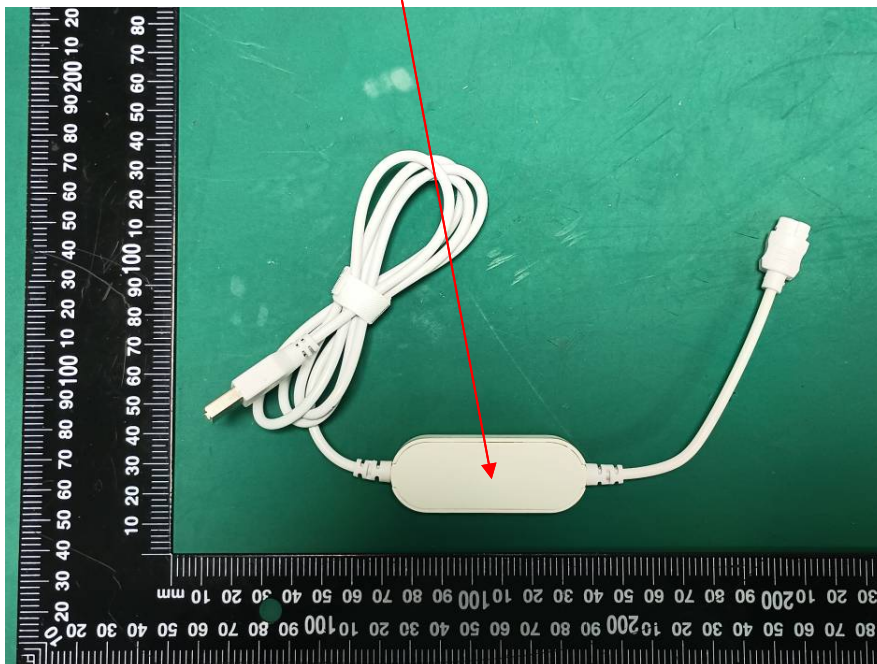

EXHIBIT A - FCC ID LABEL AND LOCATION

FCC ID Label

FCC ID: 2AHAS-MLB72065

FCC ID Label Location Information

The label shown shall be permanently affixed at a conspicuous location on the device and be readily visible to the user at the time purchase (Labeling requirements per 2.925)