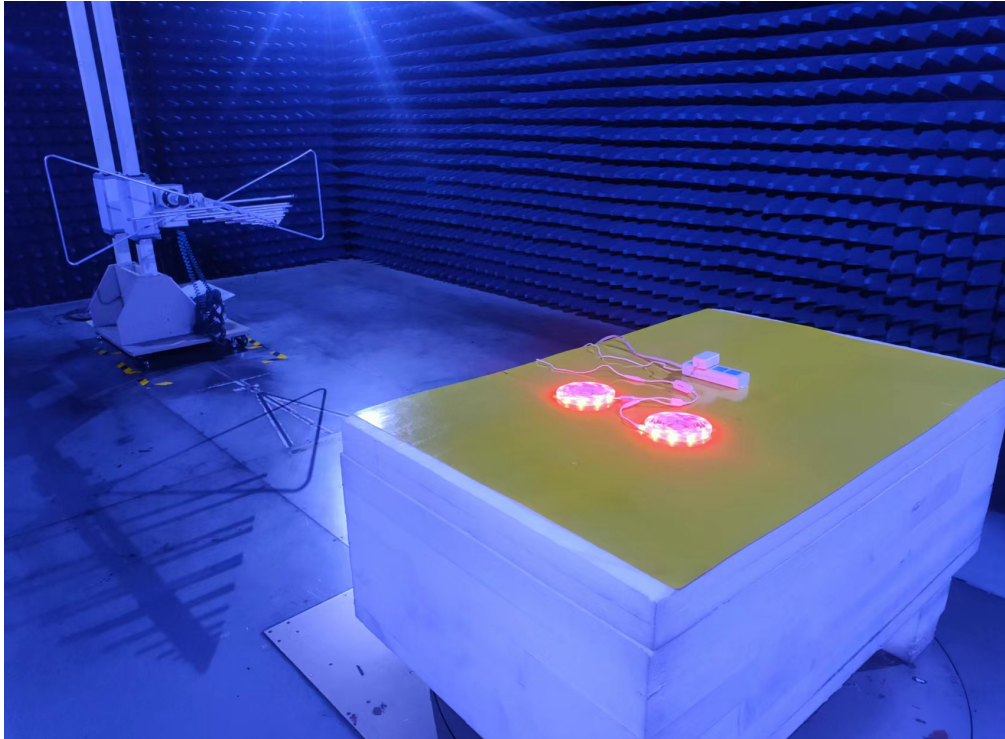

Photo of Conducted Emission Measurement

For Model: MLB7-2059-RGB

For Model: MLB7-2058-RGB

For Model: MLB7-2059-RGB

Photo of Radiated Emission Measurement (Below 1G)

Photo of Radiated Emission Measurement (Above 1G)

For Model: MLB7-2058-RGB

Photo of Radiated Emission Measurement (Below 1G)