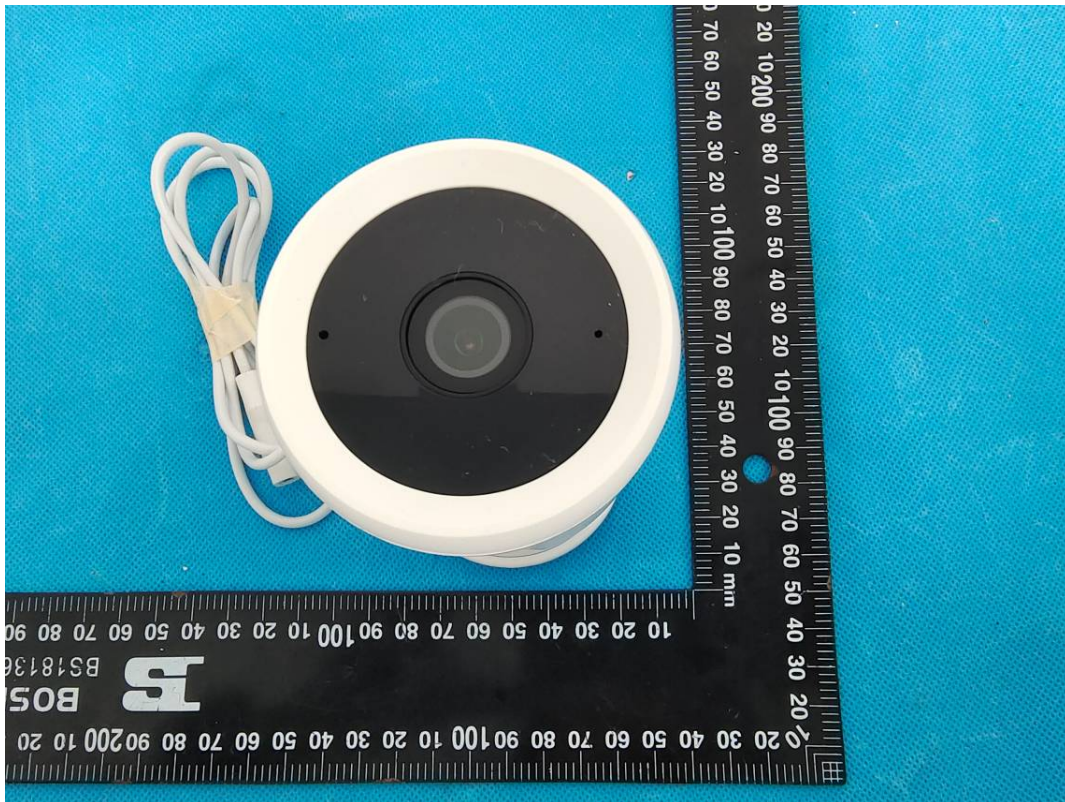

EUT EXTERNAL PHOTOGRAPHS

Model: EOX1-1003 & EOX1-1003-BLK

Model: EOX1-1003-WHT

Adapter