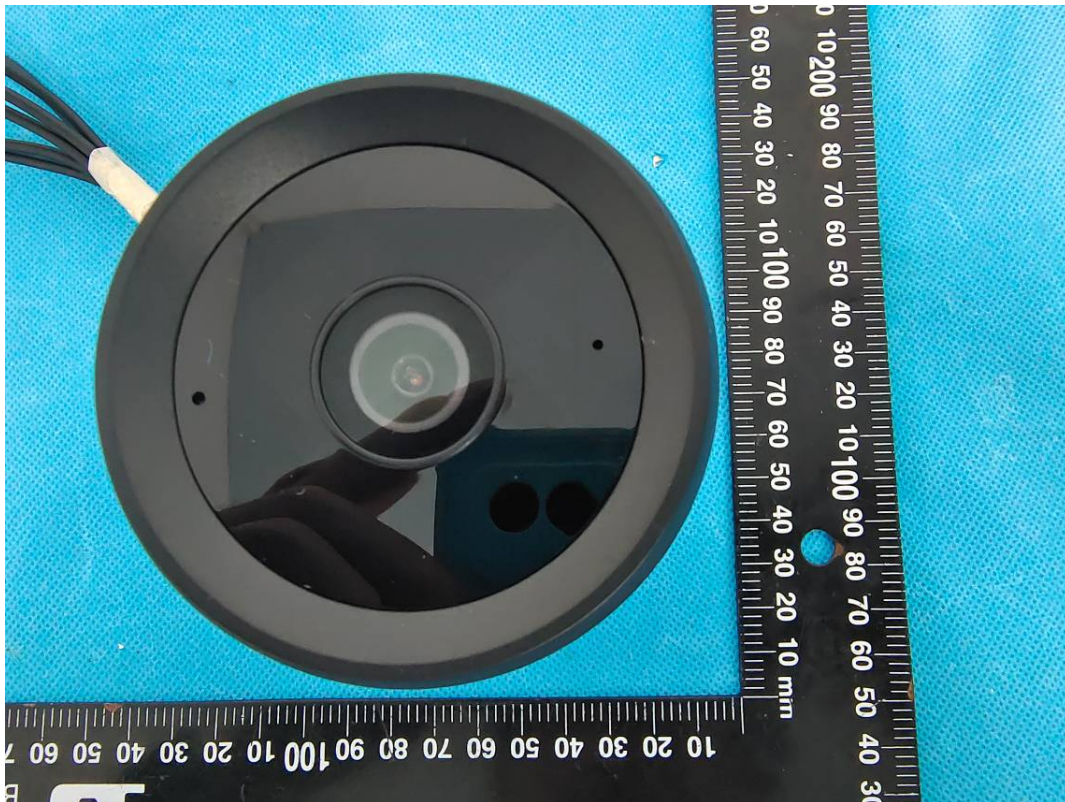

EUT EXTERNAL PHOTOGRAPHS

Model: EOX1-1003 & EOX1-1003-BLK

Model: EOX1-1003-WHT

Adapter