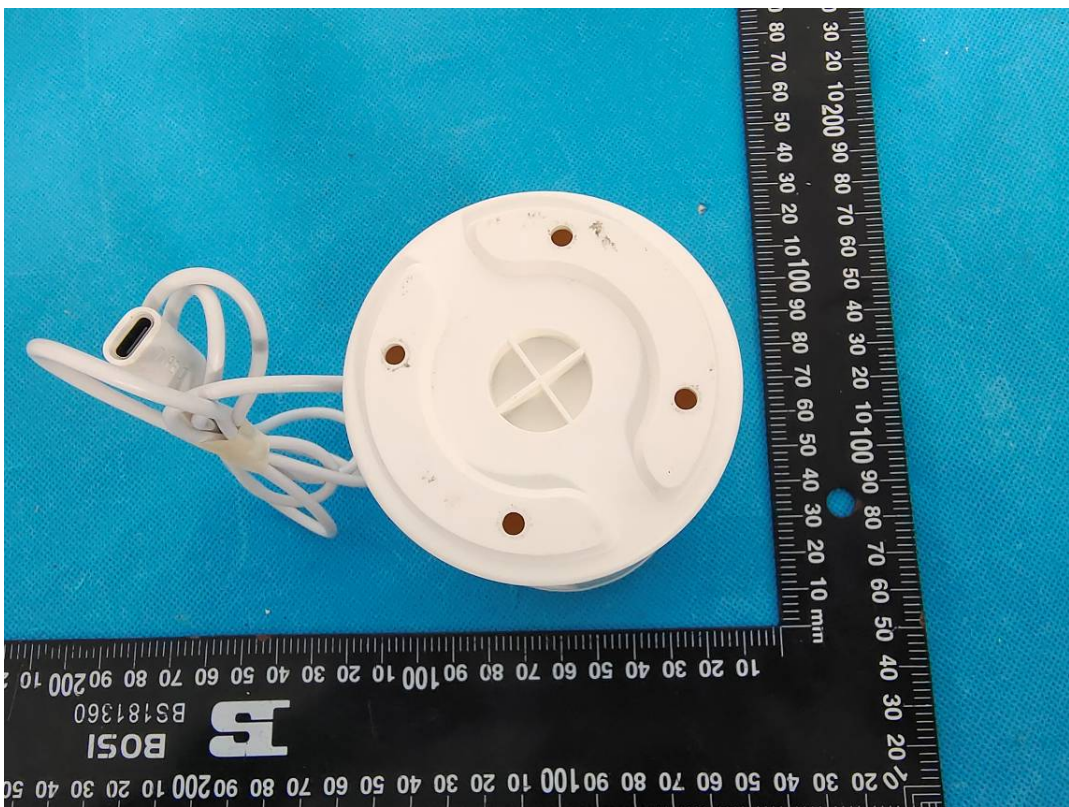

EUT EXTERNAL PHOTOGRAPHS

Model: EOX1-1003 & EOX1-1003-BLK

Model: EOX1-1003-WHT

Adapter