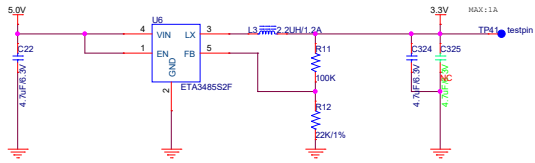

VDDC=1.25V DEFAULT

SC-11030-10

SC-11030-10

D

C

B

A

SC-11030-10