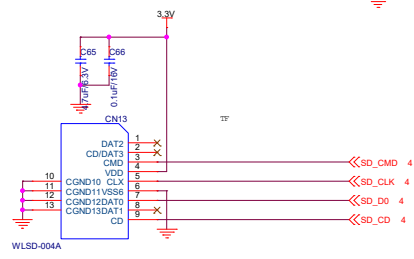

VDDC=1.25V DEFAULT

SC-11030-10

SC-11030-10

D

C

B

A

SC-11030-10