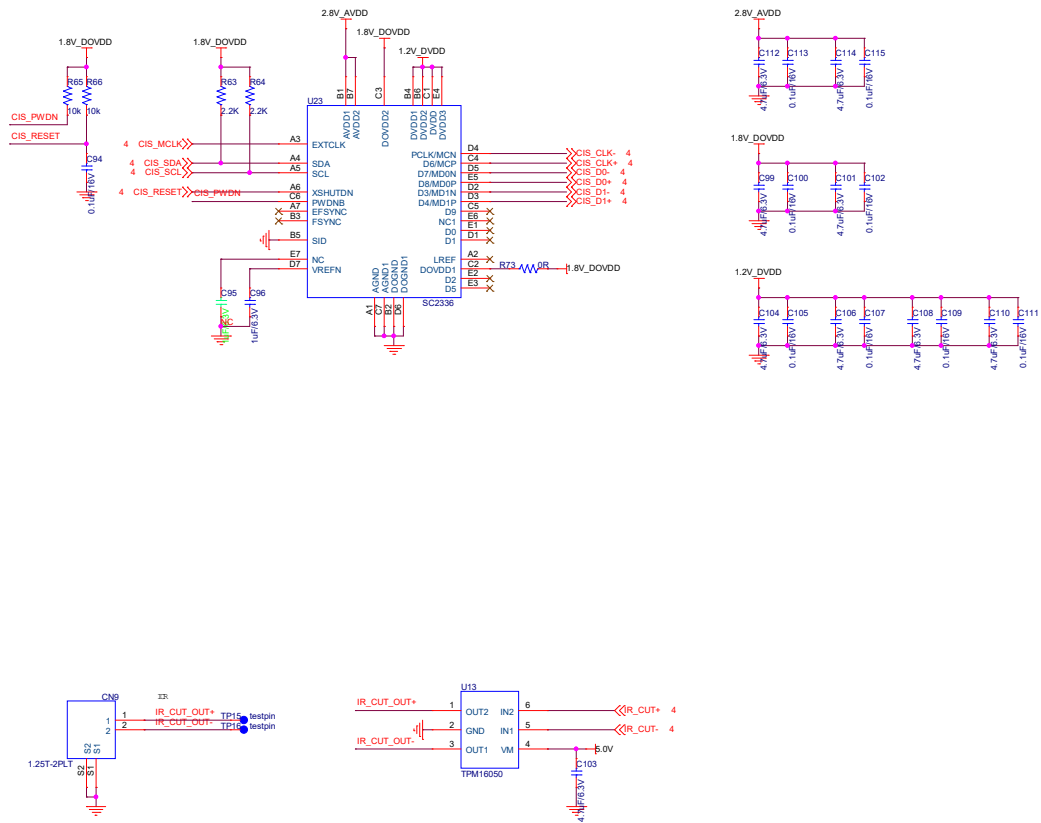

VDDC=1.25V DEFAULT

SC-11030-10

SC-11030-10

D

C

B

A

SC-11030-10