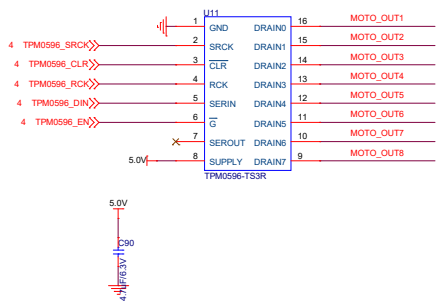

VDDC=1.25V DEFAULT

SC-11030-10

SC-11030-10

D

C

B

A

SC-11030-10