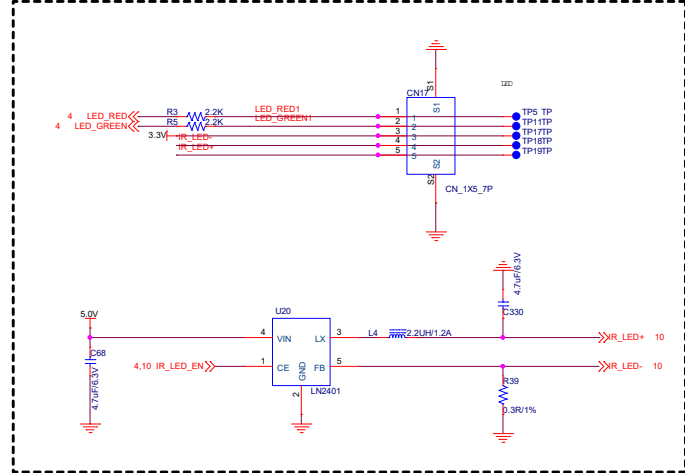

VDDC=1.25V DEFAULT

SC-11030-10

SC-11030-10

D

C

B

A

SC-11030-10