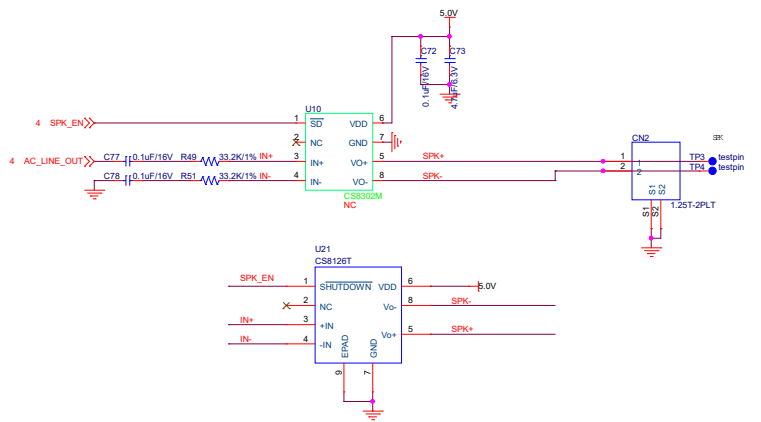

VDDC=1.25V DEFAULT

SC-11030-10

SC-11030-10

D

C

B

A

SC-11030-10