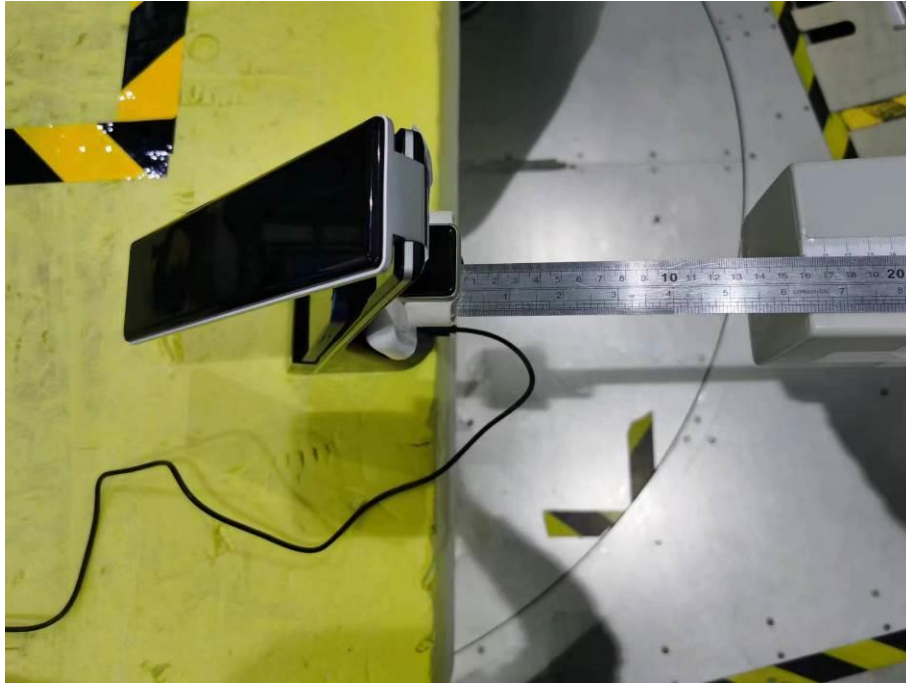

RF Exposure Setup Photos for SZCR2401000014AT

FCC ID: 2AHAS-5IN1LMP

Photographs

Side 1

Side 2

Side 3

Side 4

Top