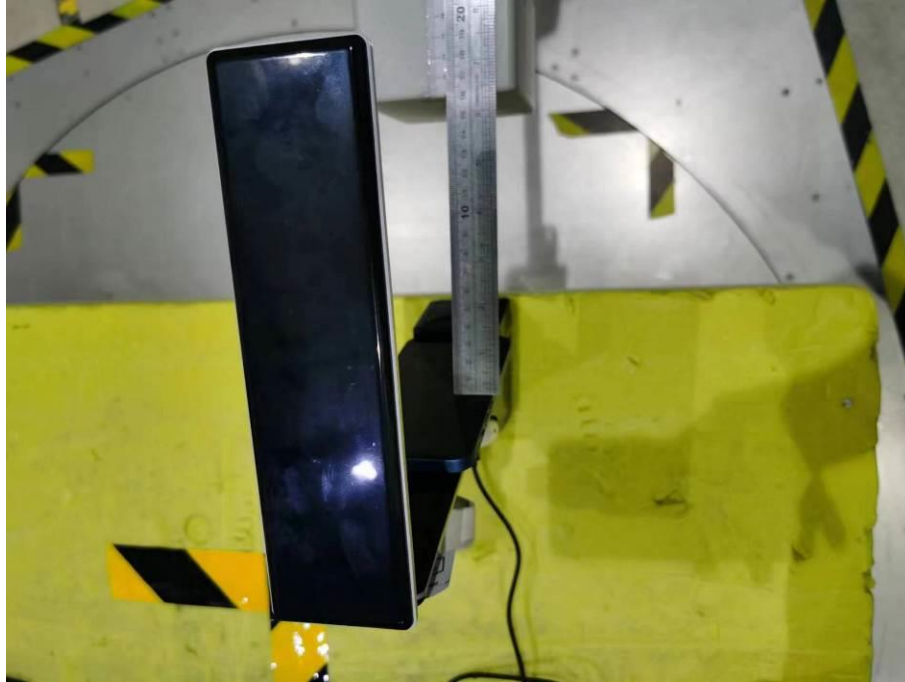

RF Exposure Setup Photos for SZCR2401000014AT

FCC ID: 2AHAS-5IN1LMP

Photographs

Side 1

Side 2

Side 3

Side 4

Top