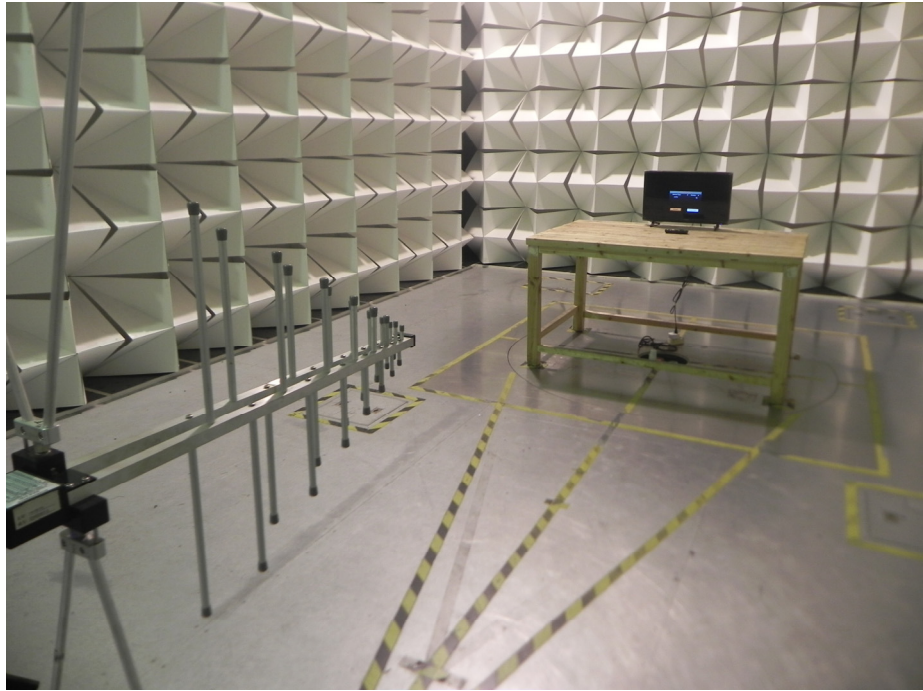

Photographs – Model WD24HB2600 Test Setup

Radiated Emission

Test frequency 24MHz to 30MHz at Test Site 2#

Test frequency from 30MHz to 1GHz at Test Site 2#

Test frequency above 1GHz at Test Site 1#

Conducted Emission at Test Site 2#