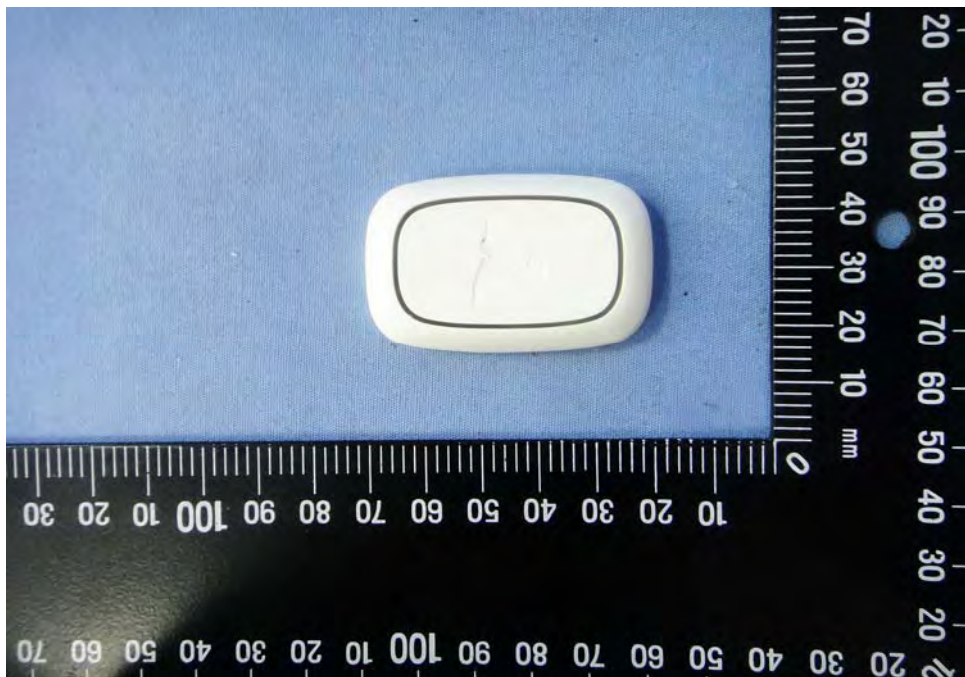

External Photos

Model Number: REVOLAR

FCC ID: 2AHAI-MD001

IC: 21057-MD001

EUT Photo 1)

EUT Photo 2)

EUT Photo 3)

EUT Photo 4)