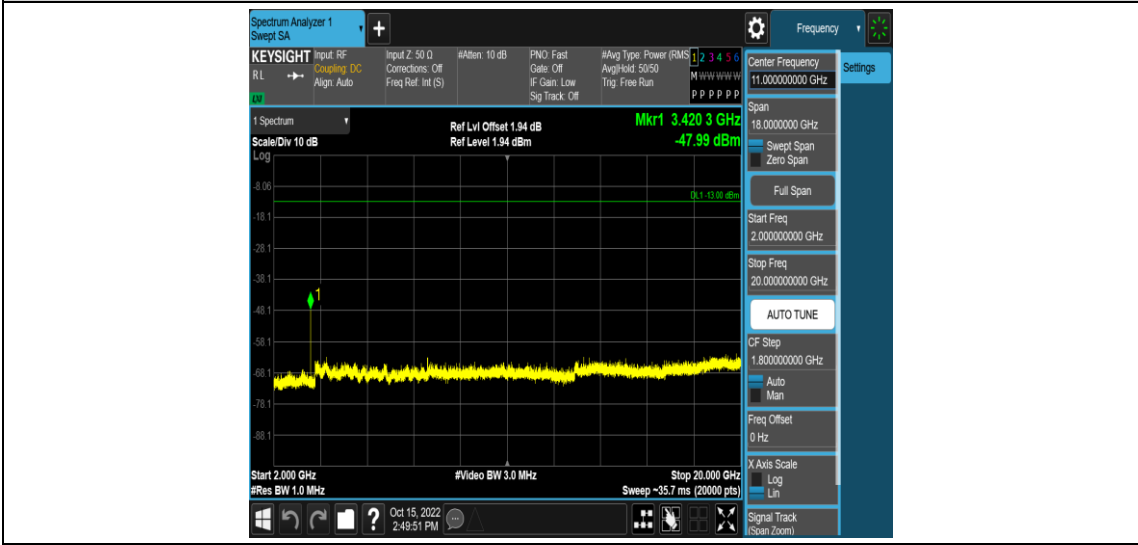

Band4-1.4MHz-16QAM-19957-1RB#0-Range5:2000~20000MHz

Band4-1.4MHz-16QAM-20175-1RB#0-Range1:0.009~0.15MHz