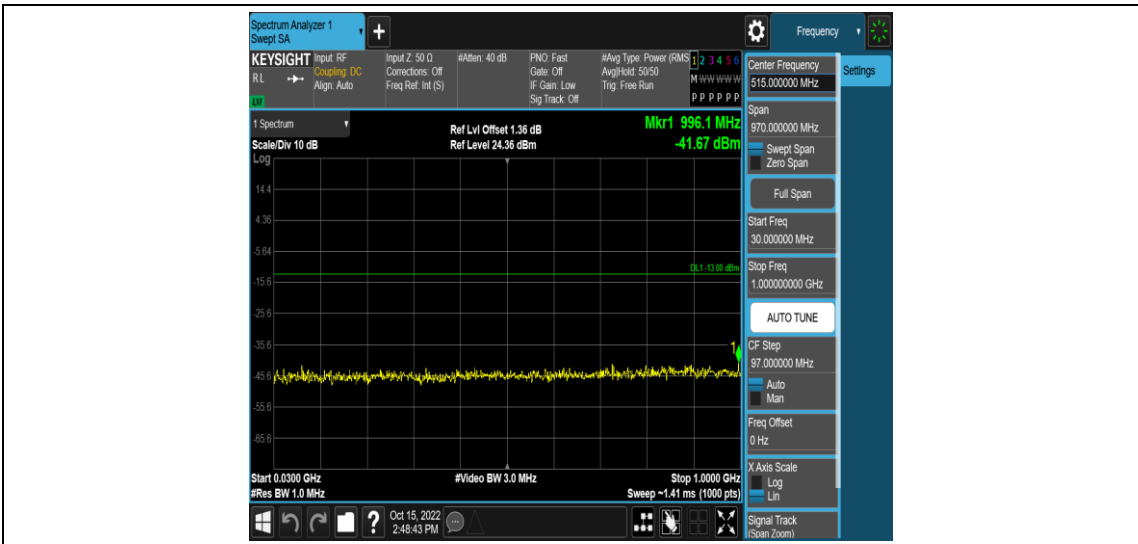

Band4-1.4MHz-QPSK-19957-1RB#0-Range4:1000~2000MHz