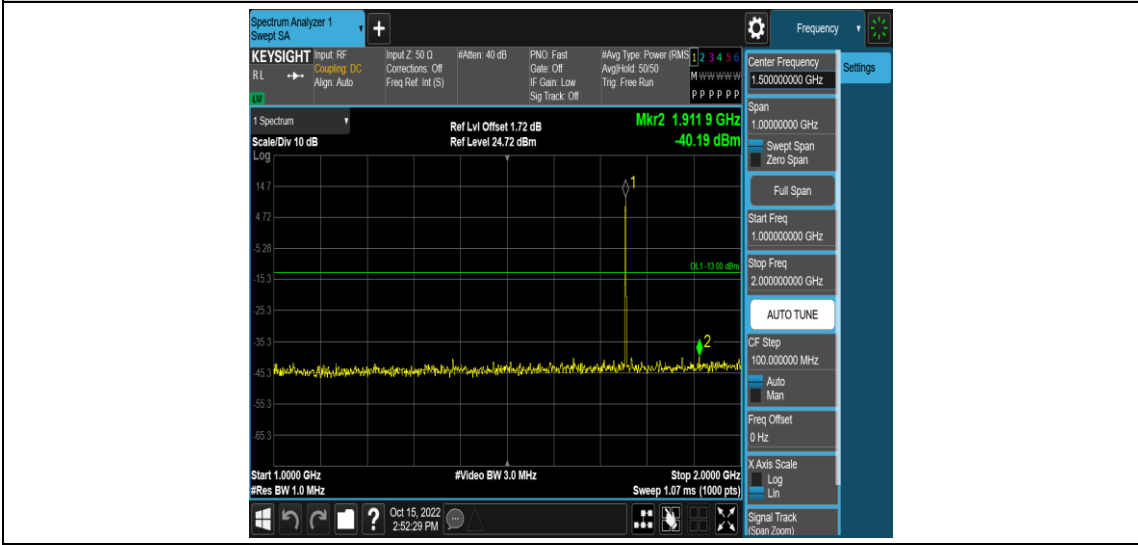

Band4-1.4MHz-16QAM-20393-1RB#0-Range4:1000~2000MHz

Band4-1.4MHz-16QAM-20393-1RB#0-Range5:2000~20000MHz