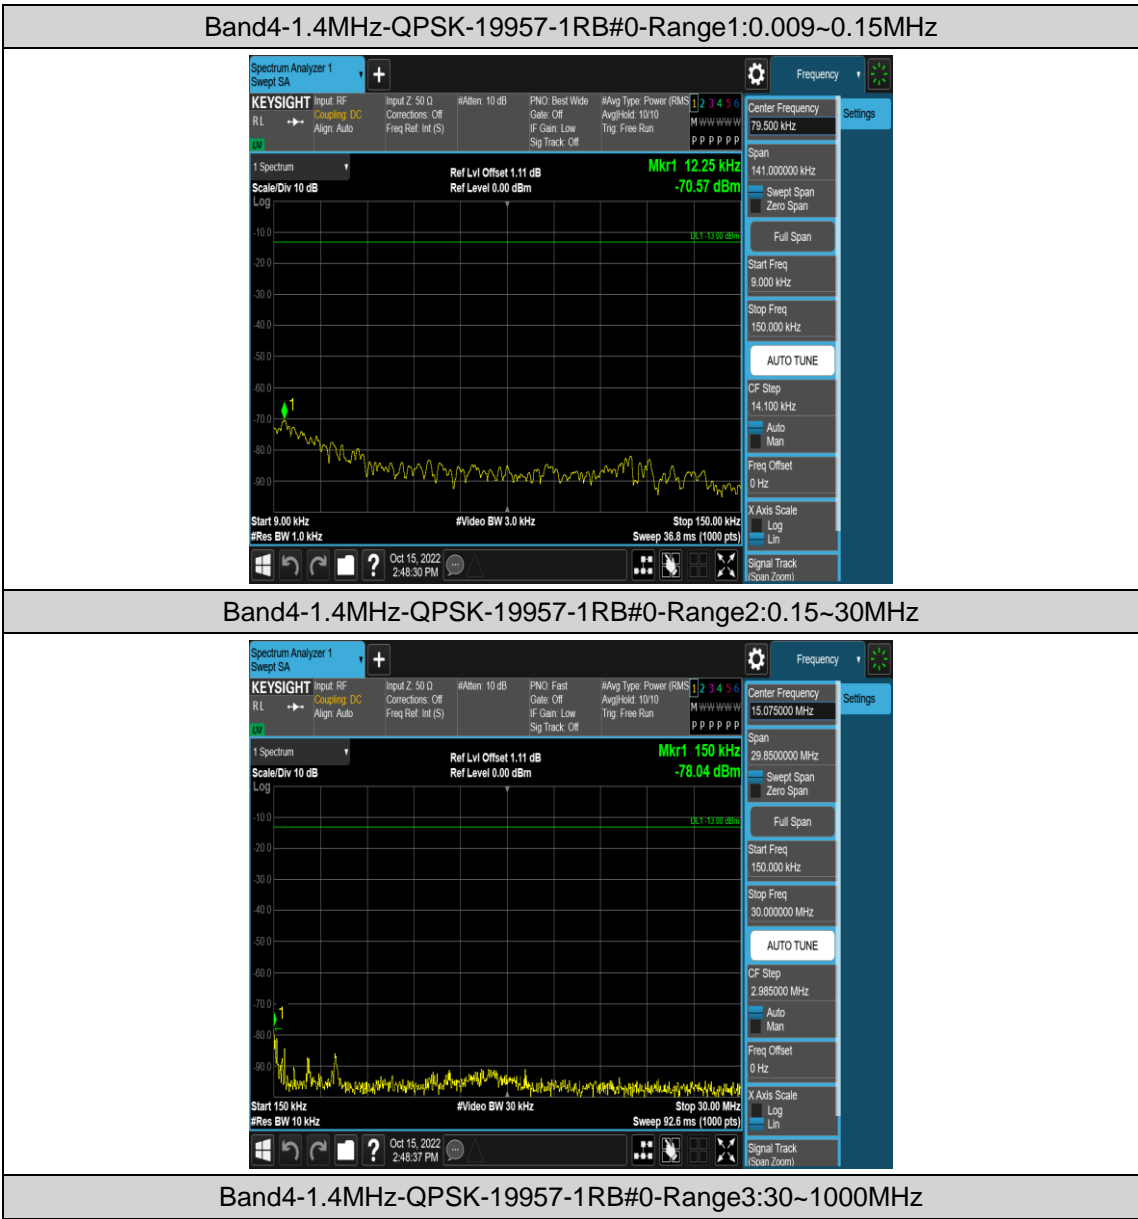

Test Graphs