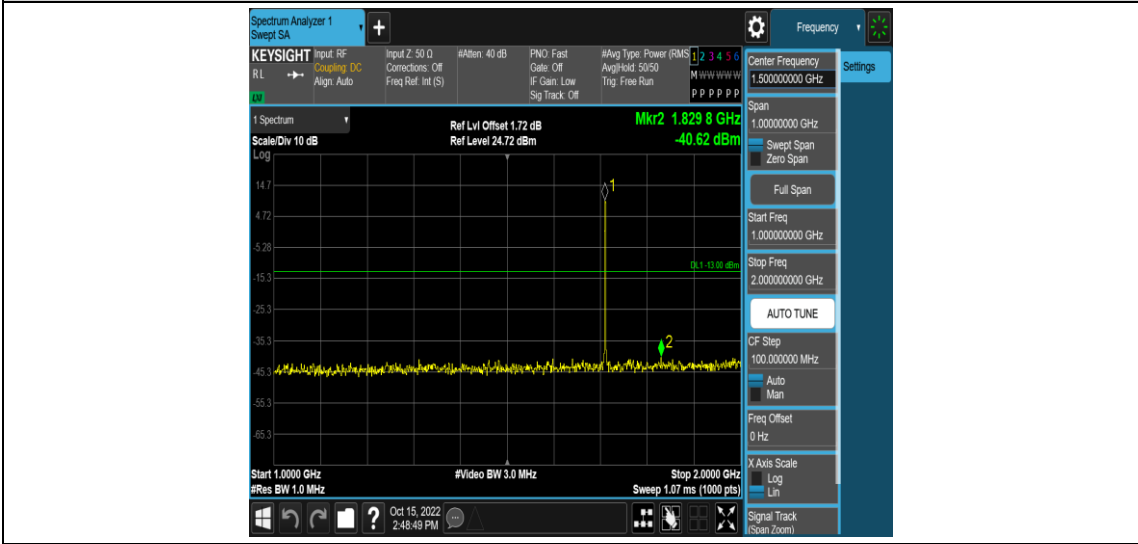

Band4-1.4MHz-QPSK-19957-1RB#0-Range4:1000~2000MHz

Band4-1.4MHz-QPSK-19957-1RB#0-Range5:2000~20000MHz