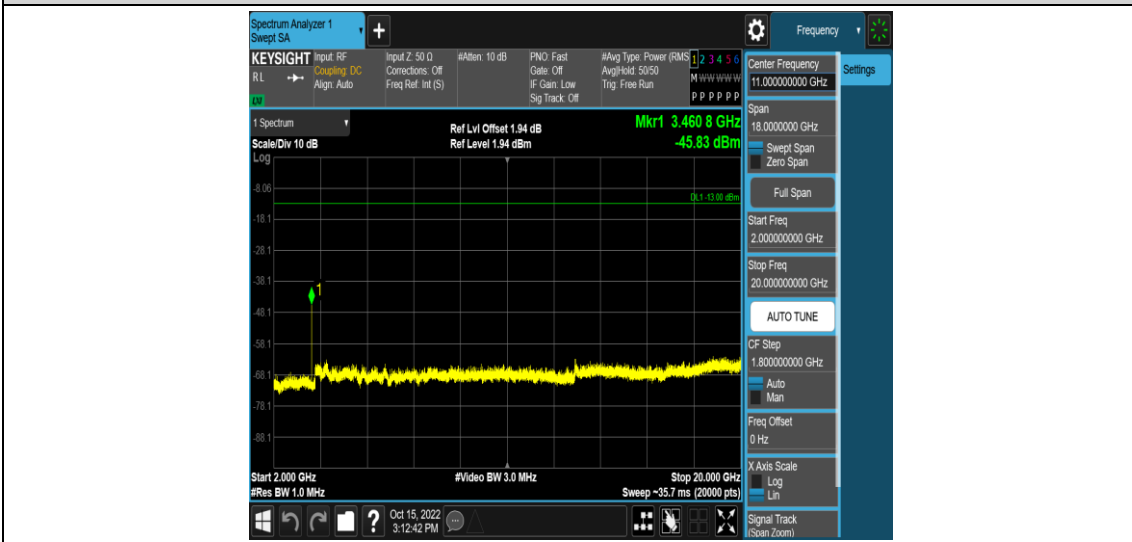

Band4-5MHz-16QAM-20175-1RB#0-Range5:2000~20000MHz

Band4-5MHz-16QAM-20375-1RB#0-Range1:0.009~0.15MHz