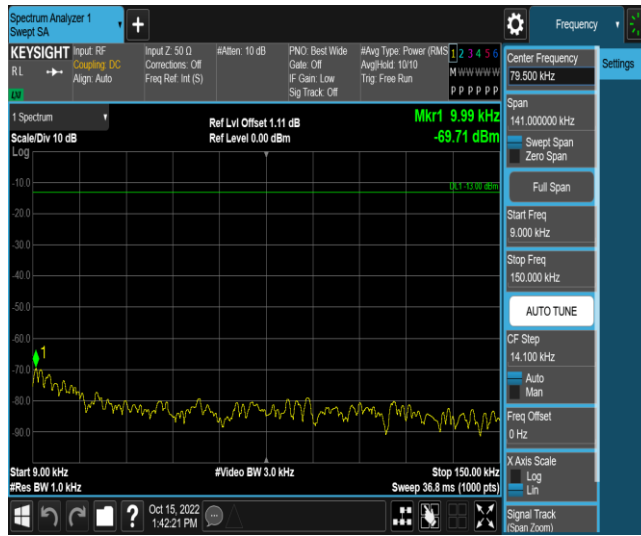

Test Graphs

Band2-1.4MHz-QPSK-18607-1RB#0-Range1:0.009~0.15MHz