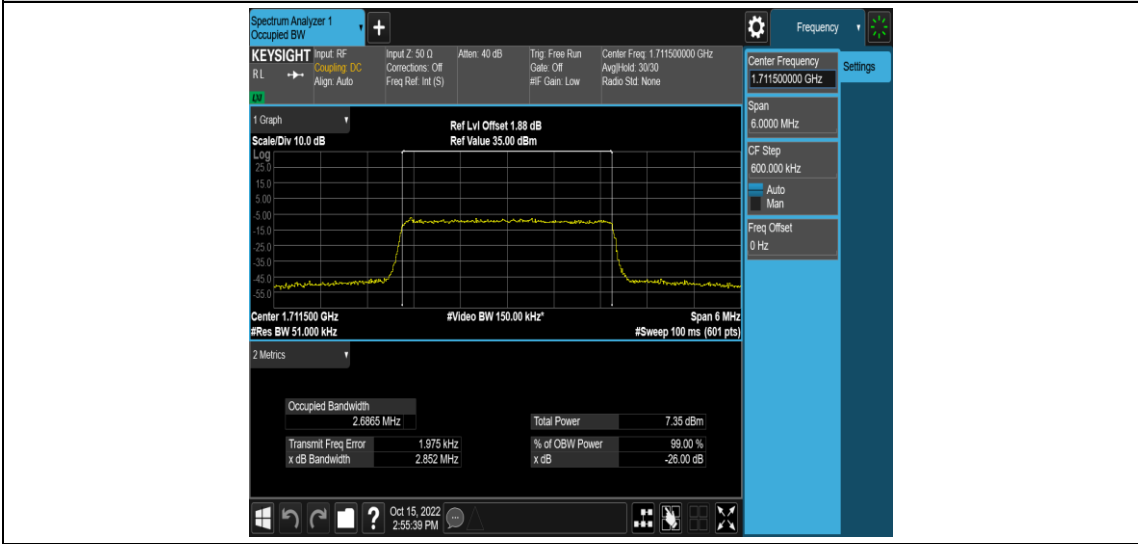

Band4-3MHz-QPSK-19965-15RB#0