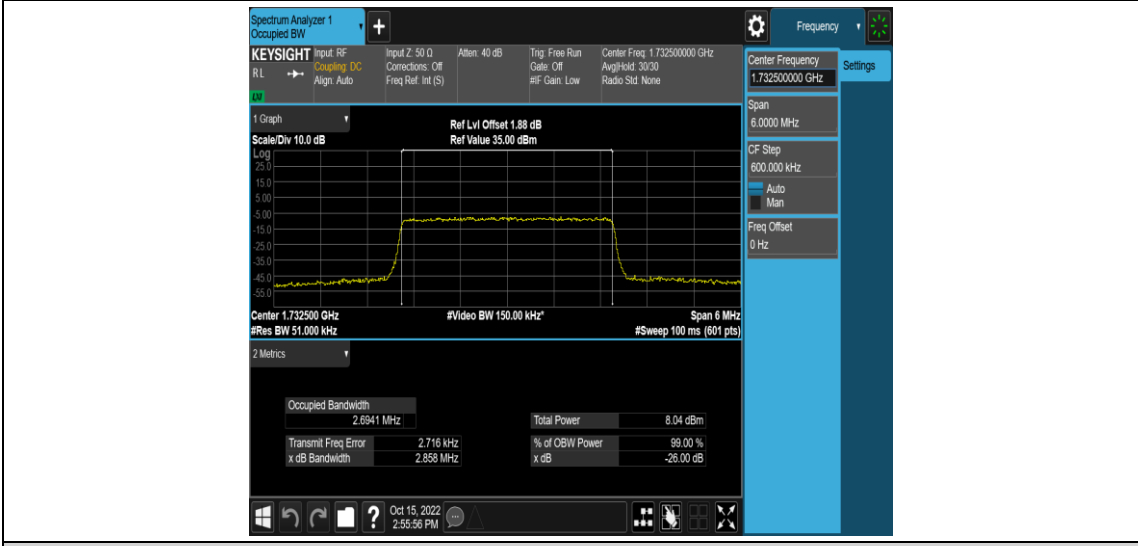

Band4-3MHz-QPSK-20175-15RB#0