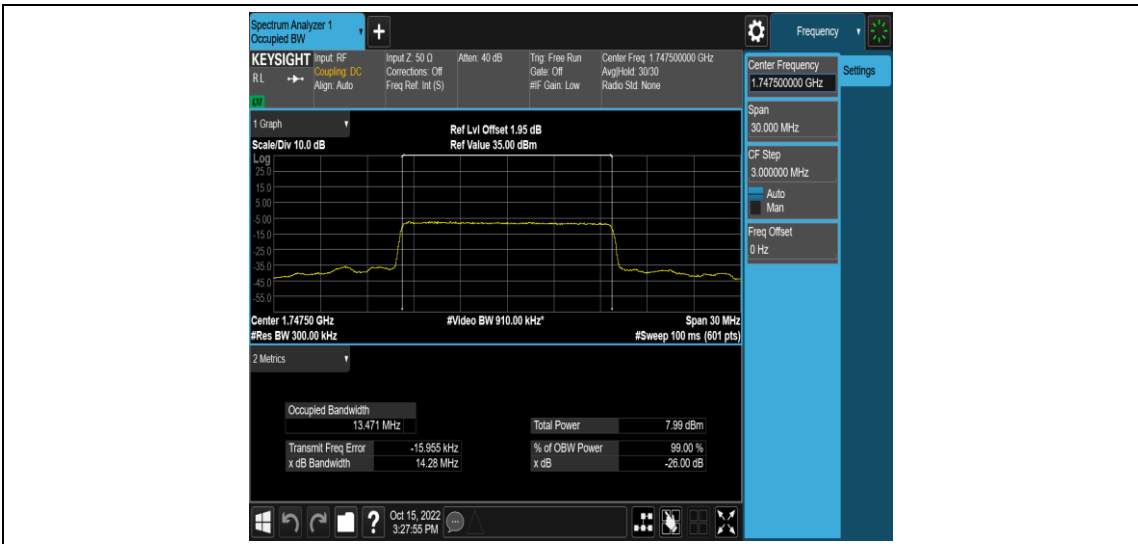

Band4-10MHz-QPSK-20000-50RB#0

Band4-10MHz-QPSK-20175-50RB#0

Band4-10MHz-QPSK-20350-50RB#0

Band4-15MHz-QPSK-20025-75RB#0

Band4-15MHz-QPSK-20175-75RB#0

Band4-15MHz-QPSK-20325-75RB#0

Band4-15MHz-16QAM-20025-75RB#0