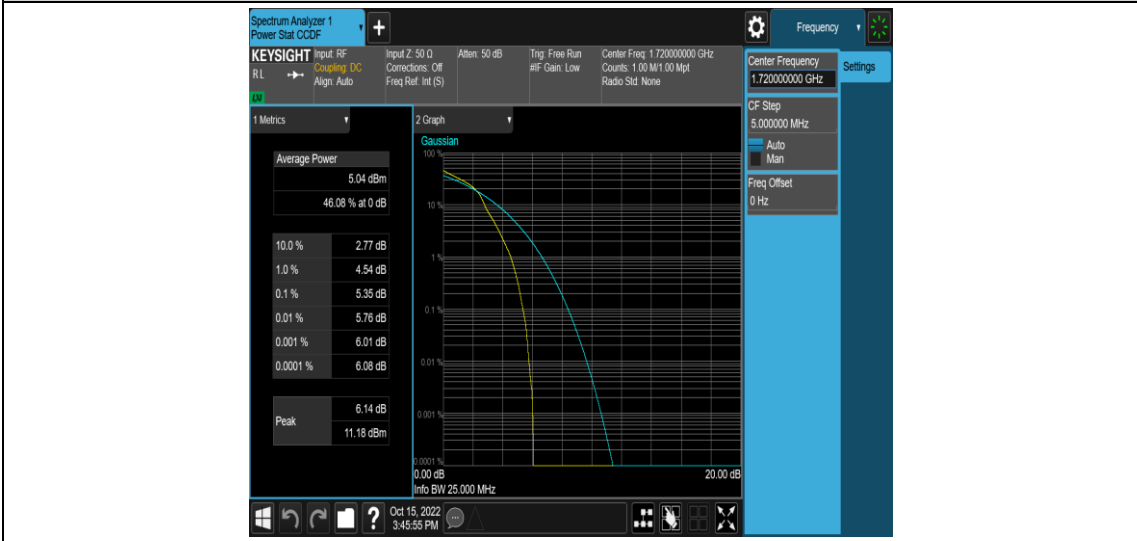

Band4-15MHz-16QAM-20175-75RB#0

Band4-15MHz-16QAM-20325-1RB#0

Band4-15MHz-16QAM-20325-75RB#0

Band4-20MHz-QPSK-20050-1RB#0

Band4-20MHz-QPSK-20050-100RB#0

Band4-20MHz-QPSK-20175-1RB#0

Band4-20MHz-QPSK-20175-100RB#0

Band4-20MHz-QPSK-20300-1RB#0

Band4-20MHz-QPSK-20300-100RB#0

Band4-20MHz-16QAM-20050-1RB#0

Band4-20MHz-16QAM-20050-100RB#0

Band4-20MHz-16QAM-20175-1RB#0

Appendix C: 26dB Bandwidth and Occupied Bandwidth

Test Result