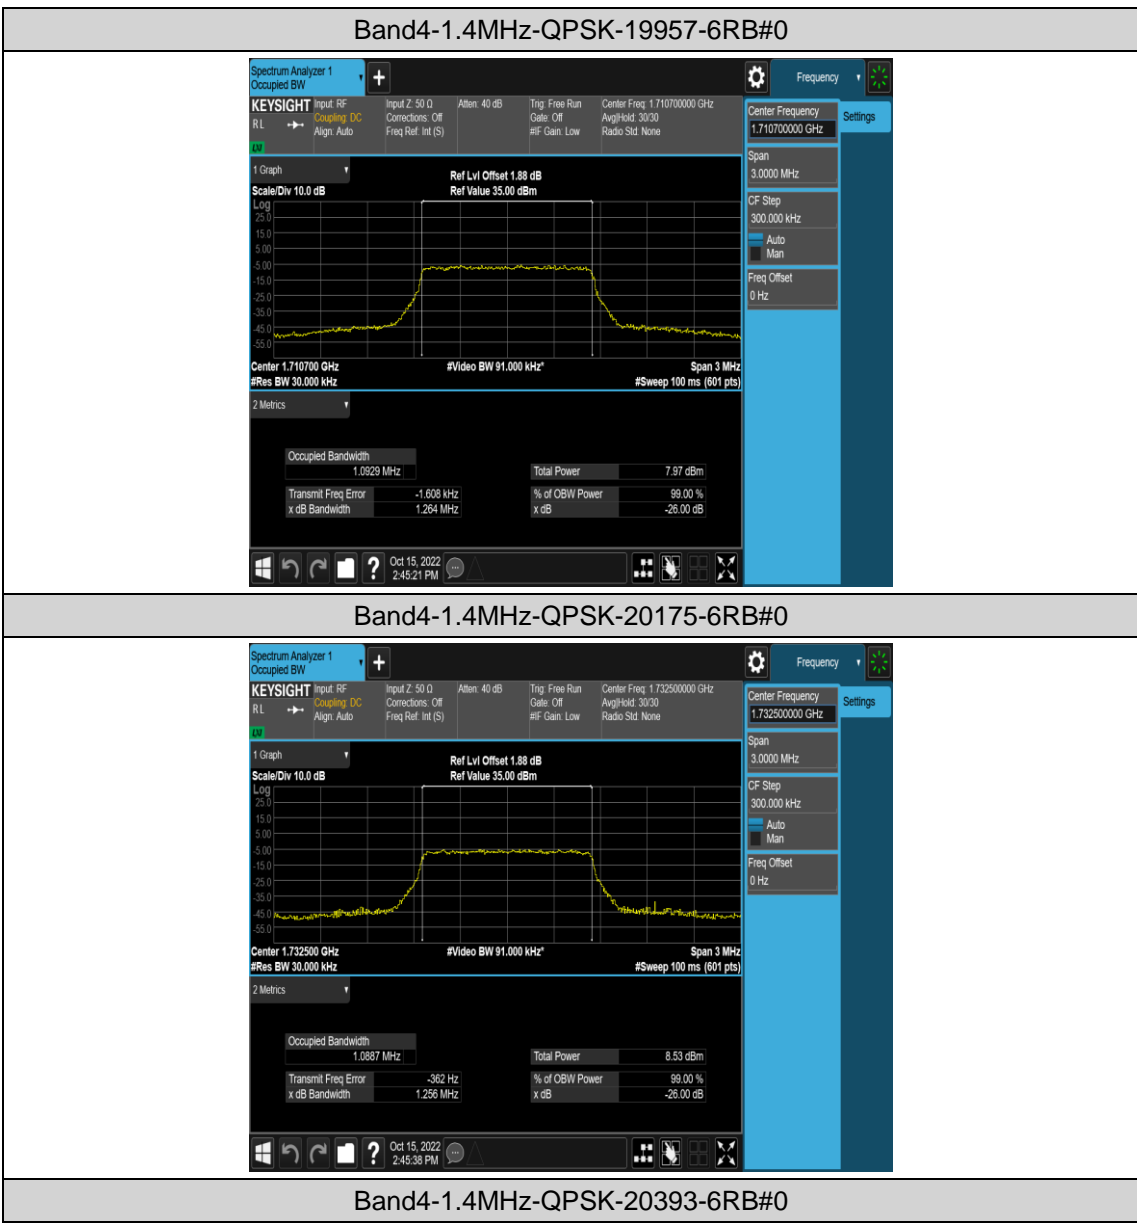

Test Graphs