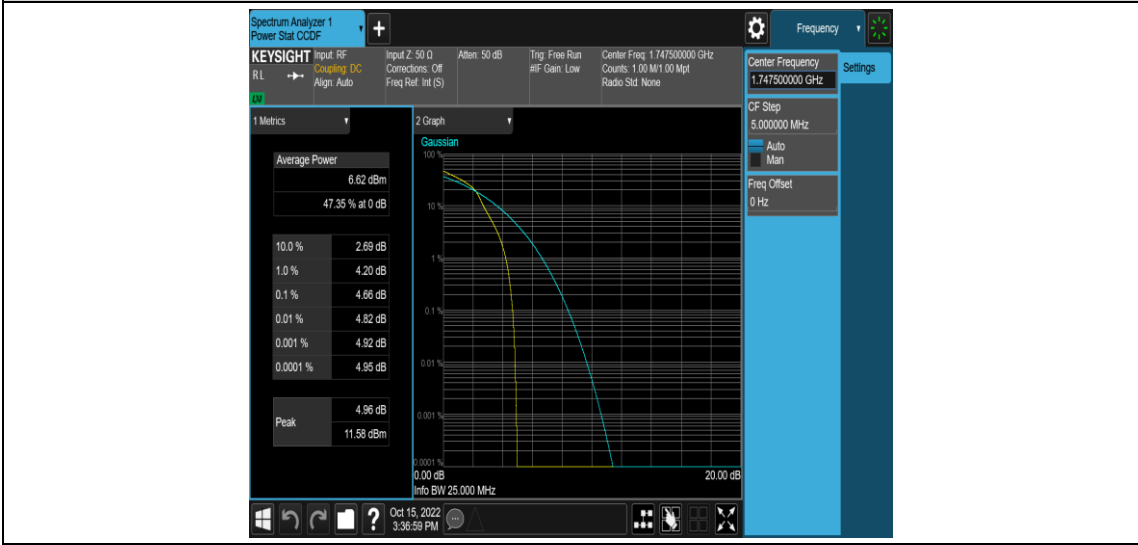

Band4-15MHz-16QAM-20175-75RB#0

Band4-15MHz-16QAM-20325-1RB#0

Band4-15MHz-16QAM-20325-75RB#0

Band4-20MHz-QPSK-20050-1RB#0

Band4-20MHz-QPSK-20050-100RB#0

Band4-20MHz-QPSK-20175-1RB#0

Band4-20MHz-QPSK-20175-100RB#0

Band4-20MHz-QPSK-20300-1RB#0

Band4-20MHz-QPSK-20300-100RB#0

Band4-20MHz-16QAM-20050-1RB#0

Band4-20MHz-16QAM-20050-100RB#0

Band4-20MHz-16QAM-20175-1RB#0

Appendix C: 26dB Bandwidth and Occupied Bandwidth

Test Result