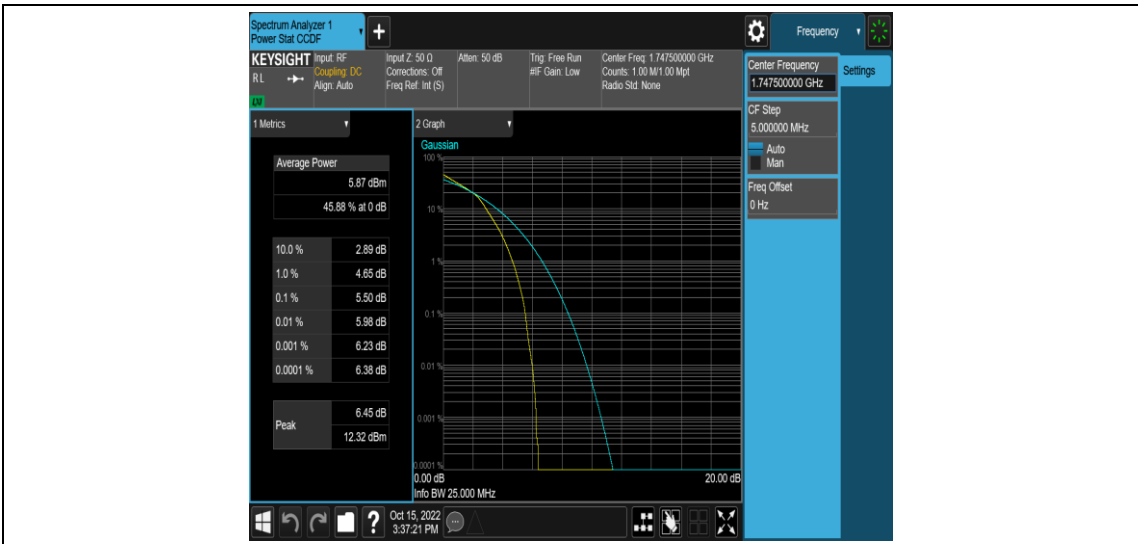

Band4-15MHz-16QAM-20325-75RB#0