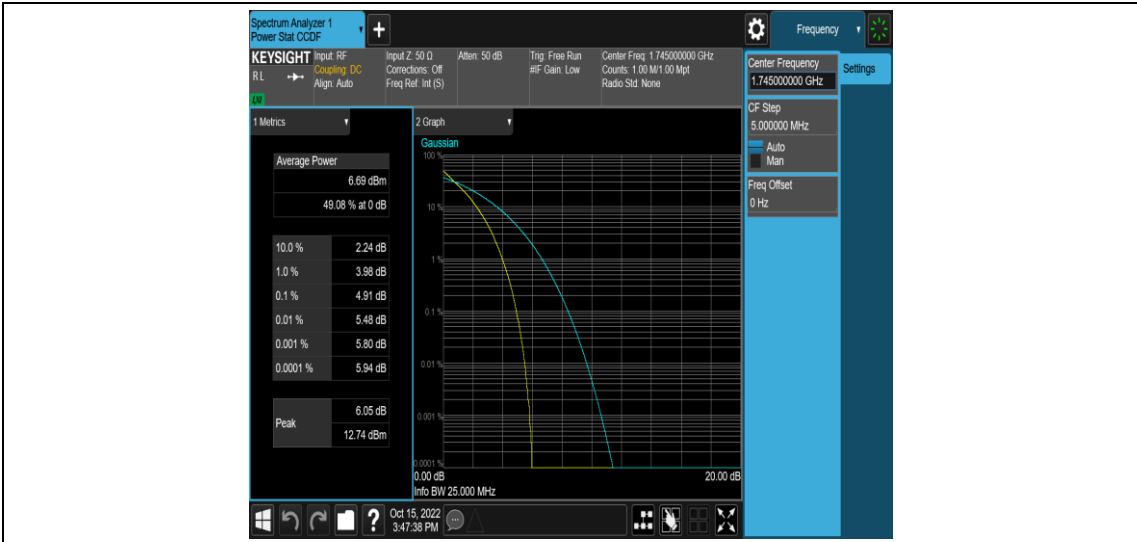

Band4-15MHz-16QAM-20175-75RB#0

Band4-15MHz-16QAM-20325-1RB#0

Band4-15MHz-16QAM-20325-75RB#0

Band4-20MHz-QPSK-20050-1RB#0

Band4-20MHz-QPSK-20050-100RB#0

Band4-20MHz-QPSK-20175-1RB#0

Band4-20MHz-QPSK-20175-100RB#0

Band4-20MHz-QPSK-20300-1RB#0

Band4-20MHz-QPSK-20300-100RB#0

Band4-20MHz-16QAM-20050-1RB#0

Band4-20MHz-16QAM-20050-100RB#0

Band4-20MHz-16QAM-20175-1RB#0

Appendix C: 26dB Bandwidth and Occupied Bandwidth

Test Result