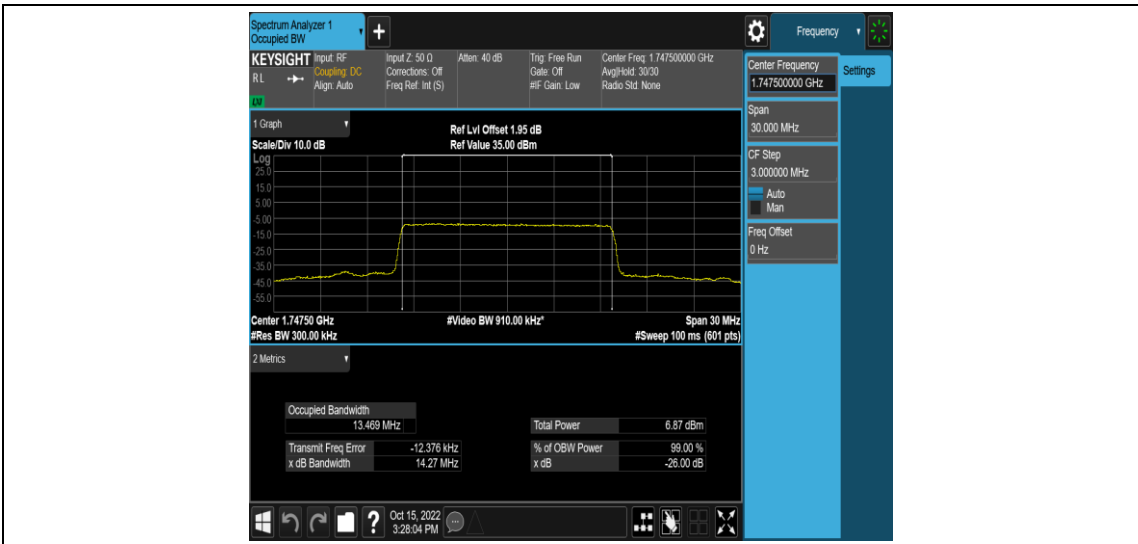

Band4-15MHz-16QAM-20325-75RB#0