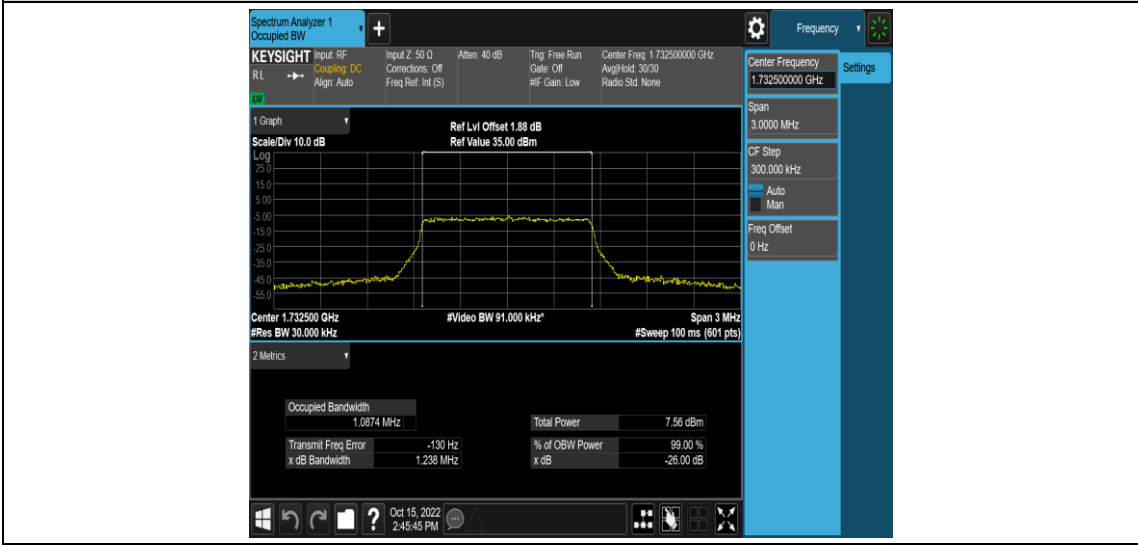

Band4	20MHz	16QAM	20050	100RB#0	17.994	18.98	PASS
Band4	20MHz	16QAM	20175	100RB#0	17.956	18.96	PASS
Band4	20MHz	16QAM	20300	100RB#0	17.934	18.94	PASS

Test Graphs

Band4-1.4MHz-16QAM-19957-6RB#0

Band4-1.4MHz-16QAM-20175-6RB#0