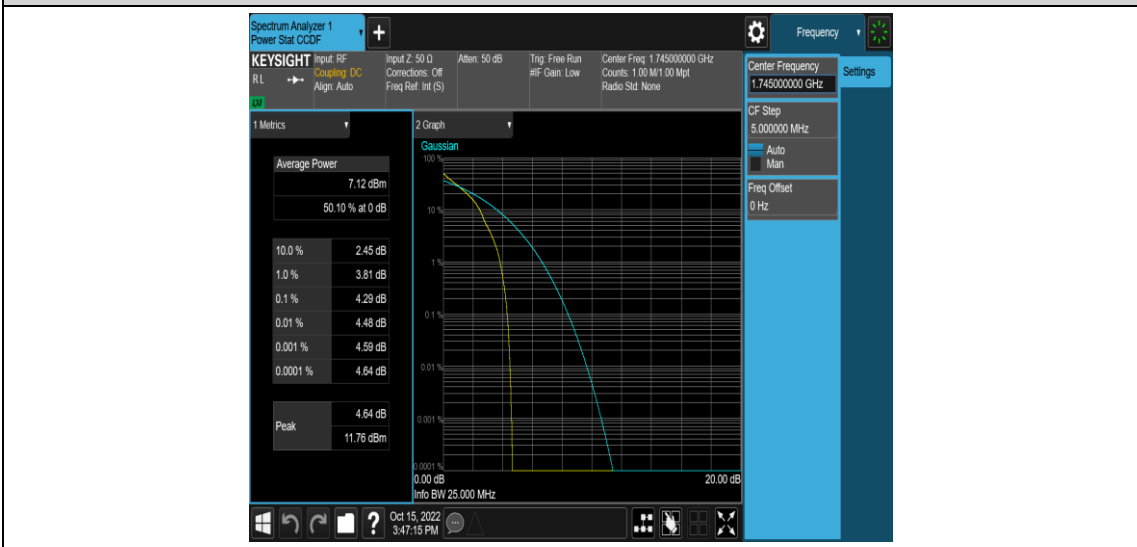

Band4-20MHz-QPSK-20300-1RB#0

Band4-20MHz-QPSK-20300-100RB#0

Band4-20MHz-16QAM-20050-1RB#0

Band4-20MHz-16QAM-20050-100RB#0

Band4-20MHz-16QAM-20175-1RB#0

Appendix C: 26dB Bandwidth and Occupied Bandwidth

Test Result