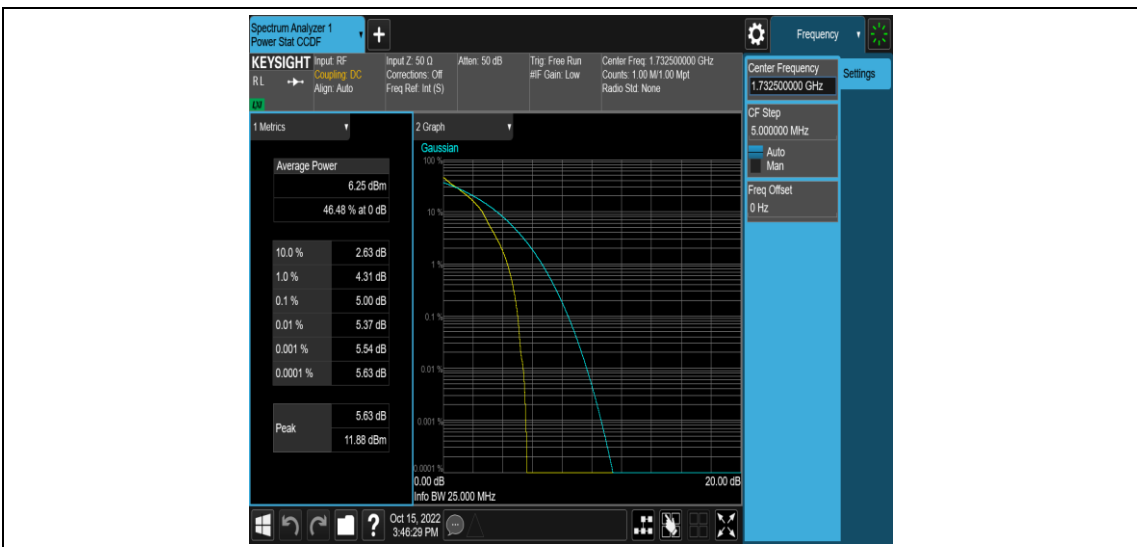

Band4-15MHz-16QAM-20175-75RB#0

Band4-15MHz-16QAM-20325-1RB#0

Band4-15MHz-16QAM-20325-75RB#0

Band4-20MHz-QPSK-20050-1RB#0

Band4-20MHz-QPSK-20050-100RB#0

Band4-20MHz-QPSK-20175-1RB#0

Band4-20MHz-QPSK-20175-100RB#0

Band4-20MHz-QPSK-20300-1RB#0

Band4-20MHz-QPSK-20300-100RB#0

Band4-20MHz-16QAM-20050-1RB#0

Band4-20MHz-16QAM-20050-100RB#0

Band4-20MHz-16QAM-20175-1RB#0

Appendix C: 26dB Bandwidth and Occupied Bandwidth

Test Result