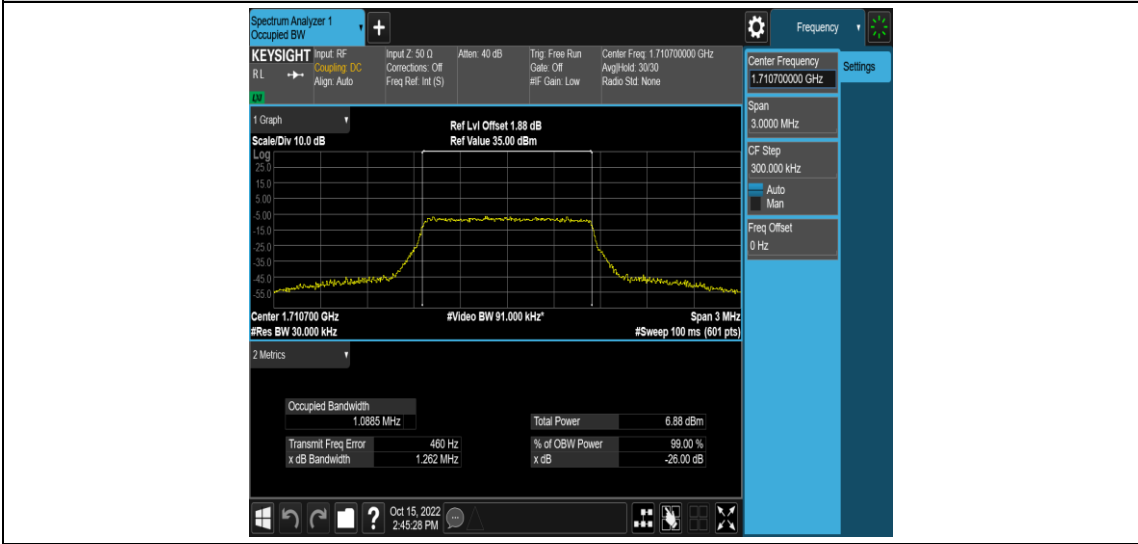

Band	Bandwidth	Modulation	Channel	RB Configuration	Occupied Bandwidth (MHz)	26dB Bandwidth (MHz)	Verdict
Band4	1.4MHz	QPSK	19957	6RB#0	1.0929	1.264	PASS
Band4	1.4MHz	QPSK	20175	6RB#0	1.0887	1.256	PASS
Band4	1.4MHz	QPSK	20393	6RB#0	1.0886	1.254	PASS
Band4	1.4MHz	16QAM	19957	6RB#0	1.0885	1.262	PASS
Band4	1.4MHz	16QAM	20175	6RB#0	1.0874	1.238	PASS
Band4	1.4MHz	16QAM	20393	6RB#0	1.0890	1.269	PASS
Band4	3MHz	QPSK	19965	15RB#0	2.6865	2.852	PASS
Band4	3MHz	QPSK	20175	15RB#0	2.6941	2.858	PASS
Band4	3MHz	QPSK	20385	15RB#0	2.6899	2.866	PASS
Band4	3MHz	16QAM	19965	15RB#0	2.6882	2.862	PASS
Band4	3MHz	16QAM	20175	15RB#0	2.6905	2.860	PASS
Band4	3MHz	16QAM	20385	15RB#0	2.6927	2.848	PASS
Band4	5MHz	QPSK	19975	25RB#0	4.5013	4.826	PASS
Band4	5MHz	QPSK	20175	25RB#0	4.4956	4.824	PASS
Band4	5MHz	QPSK	20375	25RB#0	4.5025	4.817	PASS
Band4	5MHz	16QAM	19975	25RB#0	4.5049	4.791	PASS
Band4	5MHz	16QAM	20175	25RB#0	4.5025	4.829	PASS
Band4	5MHz	16QAM	20375	25RB#0	4.5036	4.803	PASS
Band4	10MHz	QPSK	20000	50RB#0	8.9946	9.524	PASS
Band4	10MHz	QPSK	20175	50RB#0	8.9880	9.506	PASS
Band4	10MHz	QPSK	20350	50RB#0	8.9770	9.521	PASS
Band4	10MHz	16QAM	20000	50RB#0	8.9803	9.518	PASS
Band4	10MHz	16QAM	20175	50RB#0	8.9840	9.509	PASS
Band4	10MHz	16QAM	20350	50RB#0	8.9826	9.519	PASS
Band4	15MHz	QPSK	20025	75RB#0	13.493	14.28	PASS
Band4	15MHz	QPSK	20175	75RB#0	13.461	14.23	PASS
Band4	15MHz	QPSK	20325	75RB#0	13.471	14.28	PASS
Band4	15MHz	16QAM	20025	75RB#0	13.492	14.29	PASS
Band4	15MHz	16QAM	20175	75RB#0	13.458	14.24	PASS
Band4	15MHz	16QAM	20325	75RB#0	13.469	14.27	PASS
Band4	20MHz	QPSK	20050	100RB#0	18.008	18.96	PASS
Band4	20MHz	QPSK	20175	100RB#0	17.930	18.96	PASS
Band4	20MHz	QPSK	20300	100RB#0	17.934	18.96	PASS

Band4	20MHz	16QAM	20050	100RB#0	17.994	18.98	PASS
Band4	20MHz	16QAM	20175	100RB#0	17.956	18.96	PASS
Band4	20MHz	16QAM	20300	100RB#0	17.934	18.94	PASS

Test Graphs

Band4-1.4MHz-16QAM-19957-6RB#0

Band4-1.4MHz-16QAM-20175-6RB#0