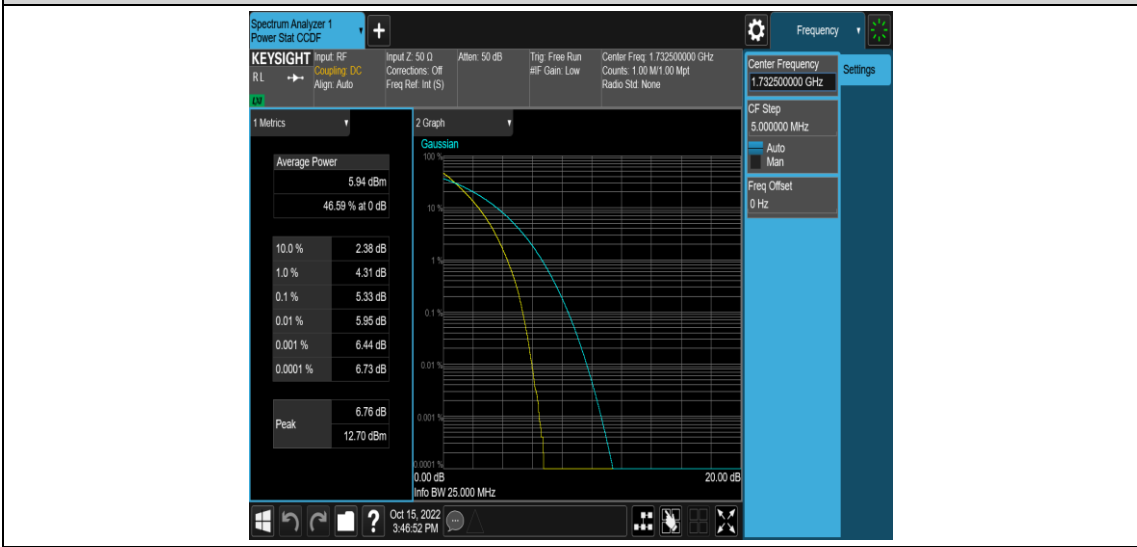

Band4-15MHz-16QAM-20175-75RB#0

Band4-15MHz-16QAM-20325-1RB#0

Band4-15MHz-16QAM-20325-75RB#0

Band4-20MHz-QPSK-20050-1RB#0

Band4-20MHz-QPSK-20050-100RB#0

Band4-20MHz-QPSK-20175-1RB#0

Band4-20MHz-QPSK-20175-100RB#0

Band4-20MHz-QPSK-20300-1RB#0

Band4-20MHz-QPSK-20300-100RB#0

Band4-20MHz-16QAM-20050-1RB#0

Band4-20MHz-16QAM-20050-100RB#0

Band4-20MHz-16QAM-20175-1RB#0

Appendix C: 26dB Bandwidth and Occupied Bandwidth

Test Result