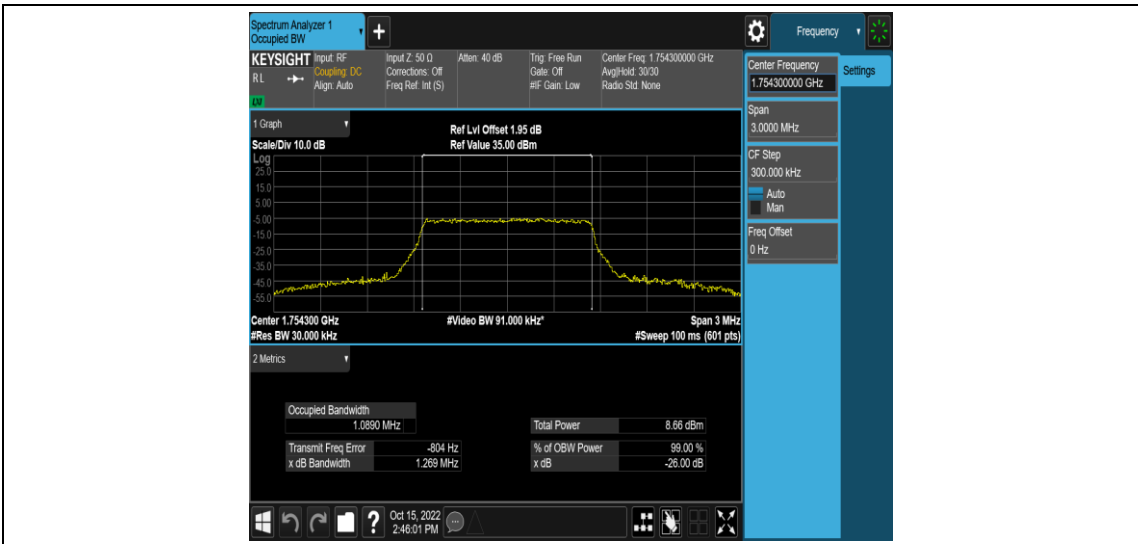

Band4-1.4MHz-16QAM-20393-6RB#0