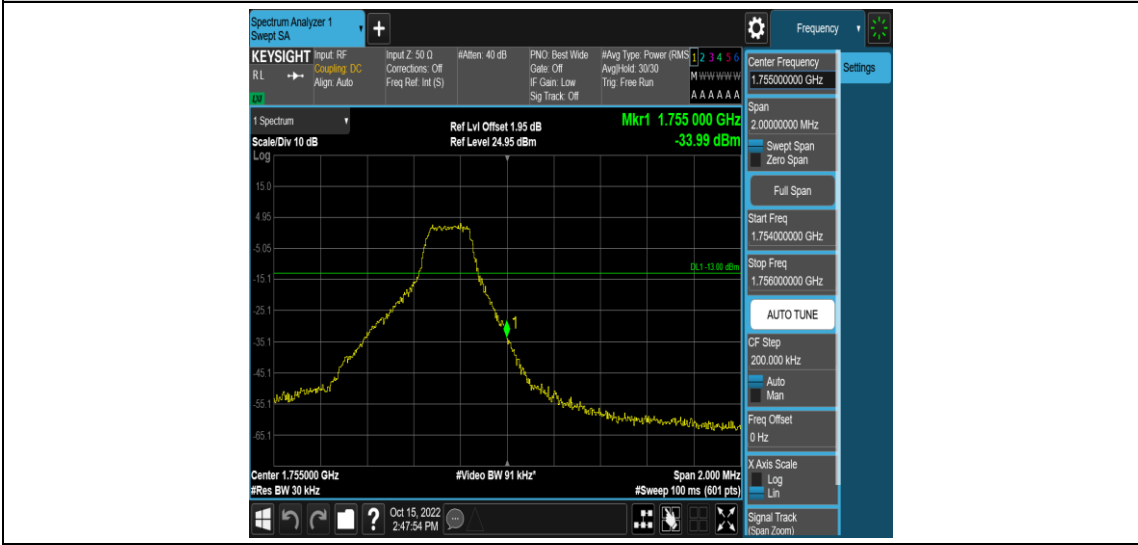

Band4-1.4MHz-16QAM-20393-1RB#5

Band4-1.4MHz-16QAM-20393-6RB#0