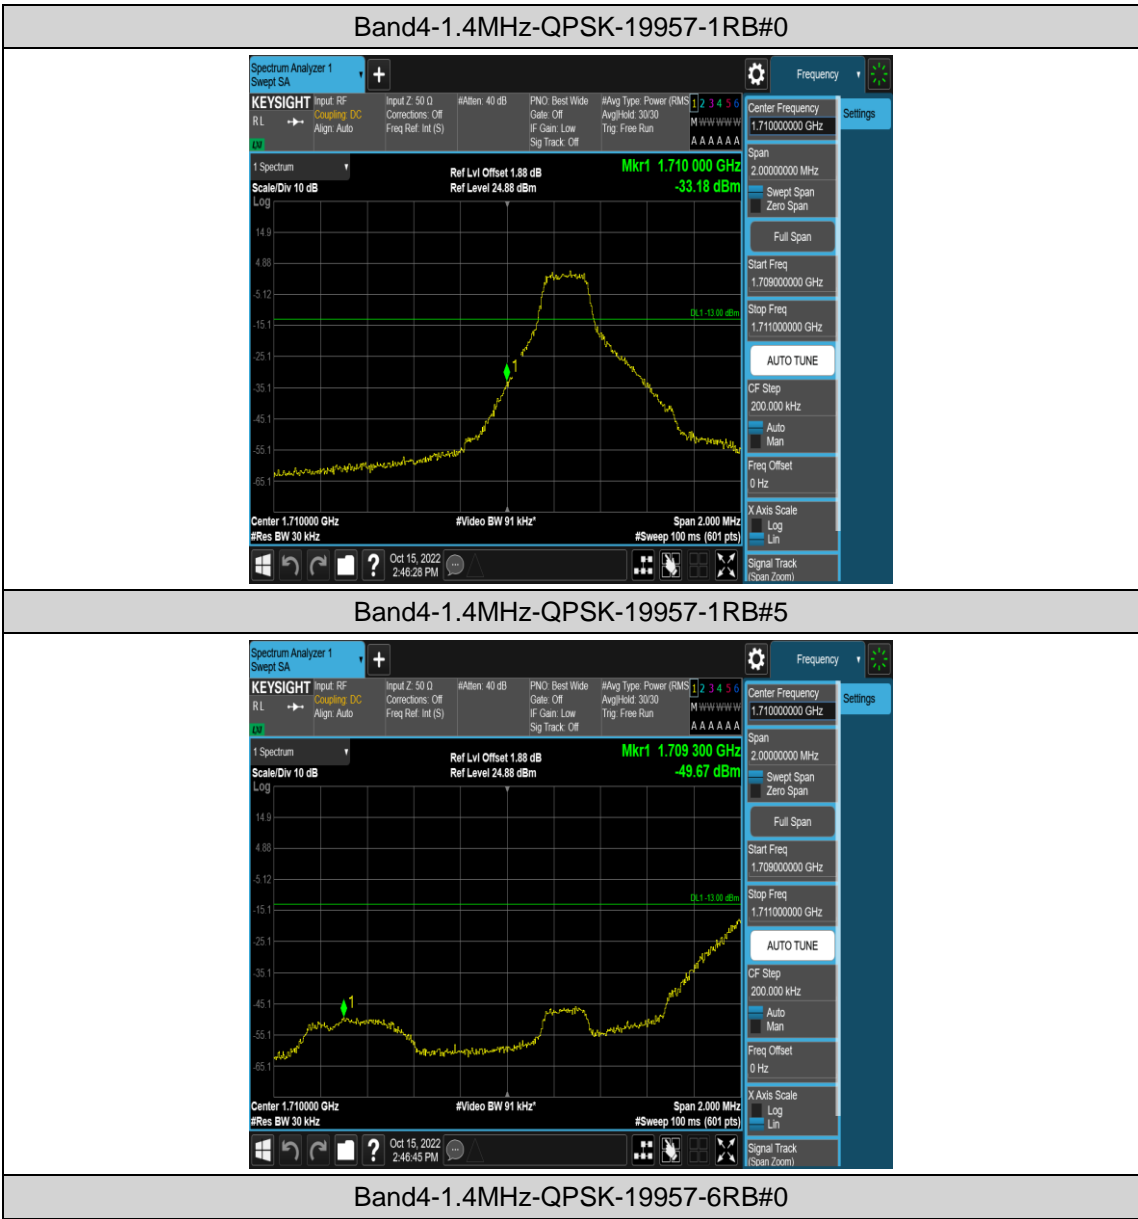

Test Graphs