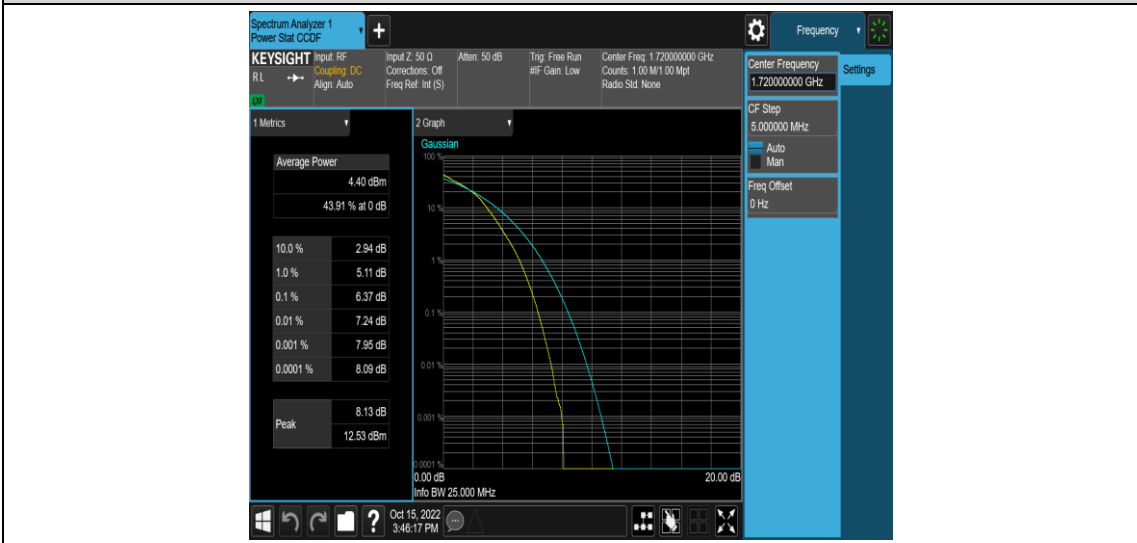

Band4-20MHz-QPSK-20300-1RB#0

Band4-20MHz-QPSK-20300-100RB#0

Band4-20MHz-16QAM-20050-1RB#0

Band4-20MHz-16QAM-20050-100RB#0

Band4-20MHz-16QAM-20175-1RB#0

Appendix C: 26dB Bandwidth and Occupied Bandwidth

Test Result

Band	Bandwidth	Modulation	Channel	RB Configuration	Occupied Bandwidth (MHz)	26dB Bandwidth (MHz)	Verdict
Band4	1.4MHz	QPSK	19957	6RB#0	1.0929	1.264	PASS
Band4	1.4MHz	QPSK	20175	6RB#0	1.0887	1.256	PASS
Band4	1.4MHz	QPSK	20393	6RB#0	1.0886	1.254	PASS
Band4	1.4MHz	16QAM	19957	6RB#0	1.0885	1.262	PASS
Band4	1.4MHz	16QAM	20175	6RB#0	1.0874	1.238	PASS
Band4	1.4MHz	16QAM	20393	6RB#0	1.0890	1.269	PASS
Band4	3MHz	QPSK	19965	15RB#0	2.6865	2.852	PASS
Band4	3MHz	QPSK	20175	15RB#0	2.6941	2.858	PASS
Band4	3MHz	QPSK	20385	15RB#0	2.6899	2.866	PASS
Band4	3MHz	16QAM	19965	15RB#0	2.6882	2.862	PASS
Band4	3MHz	16QAM	20175	15RB#0	2.6905	2.860	PASS
Band4	3MHz	16QAM	20385	15RB#0	2.6927	2.848	PASS
Band4	5MHz	QPSK	19975	25RB#0	4.5013	4.826	PASS
Band4	5MHz	QPSK	20175	25RB#0	4.4956	4.824	PASS
Band4	5MHz	QPSK	20375	25RB#0	4.5025	4.817	PASS
Band4	5MHz	16QAM	19975	25RB#0	4.5049	4.791	PASS
Band4	5MHz	16QAM	20175	25RB#0	4.5025	4.829	PASS
Band4	5MHz	16QAM	20375	25RB#0	4.5036	4.803	PASS
Band4	10MHz	QPSK	20000	50RB#0	8.9946	9.524	PASS
Band4	10MHz	QPSK	20175	50RB#0	8.9880	9.506	PASS
Band4	10MHz	QPSK	20350	50RB#0	8.9770	9.521	PASS
Band4	10MHz	16QAM	20000	50RB#0	8.9803	9.518	PASS
Band4	10MHz	16QAM	20175	50RB#0	8.9840	9.509	PASS
Band4	10MHz	16QAM	20350	50RB#0	8.9826	9.519	PASS
Band4	15MHz	QPSK	20025	75RB#0	13.493	14.28	PASS
Band4	15MHz	QPSK	20175	75RB#0	13.461	14.23	PASS
Band4	15MHz	QPSK	20325	75RB#0	13.471	14.28	PASS
Band4	15MHz	16QAM	20025	75RB#0	13.492	14.29	PASS
Band4	15MHz	16QAM	20175	75RB#0	13.458	14.24	PASS
Band4	15MHz	16QAM	20325	75RB#0	13.469	14.27	PASS
Band4	20MHz	QPSK	20050	100RB#0	18.008	18.96	PASS
Band4	20MHz	QPSK	20175	100RB#0	17.930	18.96	PASS
Band4	20MHz	QPSK	20300	100RB#0	17.934	18.96	PASS