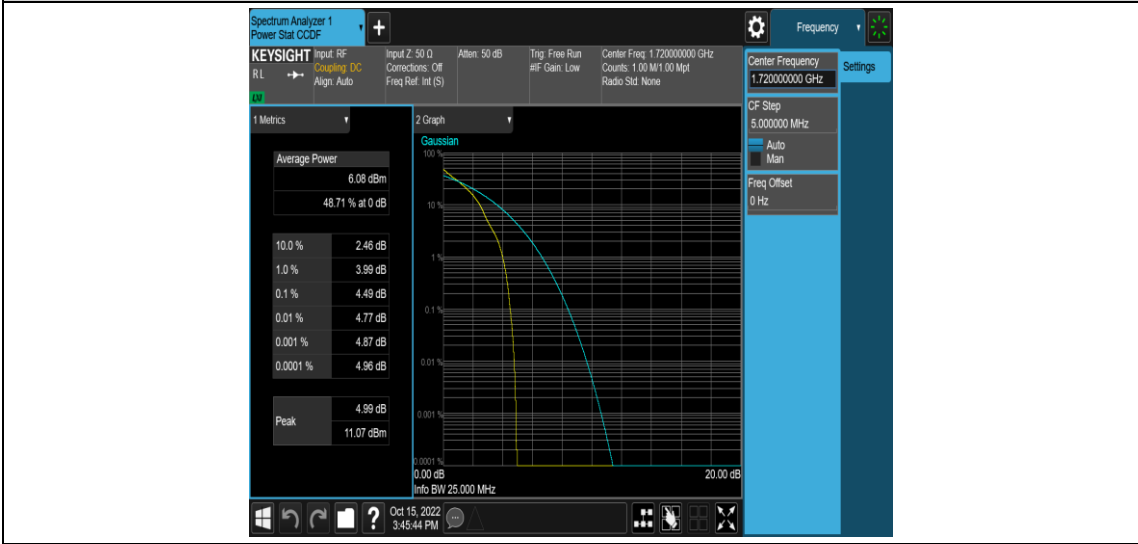

Band4-15MHz-16QAM-20175-75RB#0

Band4-15MHz-16QAM-20325-1RB#0

Band4-15MHz-16QAM-20325-75RB#0

Band4-20MHz-QPSK-20050-1RB#0

Band4-20MHz-QPSK-20050-100RB#0

Band4-20MHz-QPSK-20175-1RB#0

Band4-20MHz-QPSK-20175-100RB#0

Band4-20MHz-QPSK-20300-1RB#0

Band4-20MHz-QPSK-20300-100RB#0

Band4-20MHz-16QAM-20050-1RB#0

Band4-20MHz-16QAM-20050-100RB#0

Band4-20MHz-16QAM-20175-1RB#0

Appendix C: 26dB Bandwidth and Occupied Bandwidth

Test Result