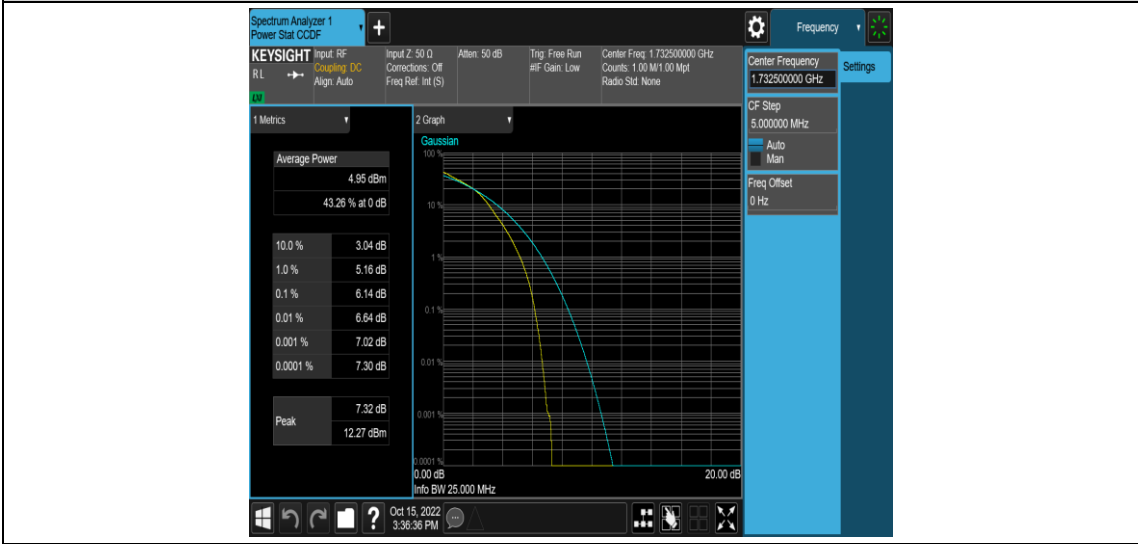

Band4-15MHz-16QAM-20175-75RB#0

Band4-15MHz-16QAM-20325-1RB#0

Band4-15MHz-16QAM-20325-75RB#0

Band4-20MHz-QPSK-20050-1RB#0

Band4-20MHz-QPSK-20050-100RB#0

Band4-20MHz-QPSK-20175-1RB#0

Band4-20MHz-QPSK-20175-100RB#0

Band4-20MHz-QPSK-20300-1RB#0

Band4-20MHz-QPSK-20300-100RB#0

Band4-20MHz-16QAM-20050-1RB#0

Band4-20MHz-16QAM-20050-100RB#0

Band4-20MHz-16QAM-20175-1RB#0

Appendix C: 26dB Bandwidth and Occupied Bandwidth

Test Result