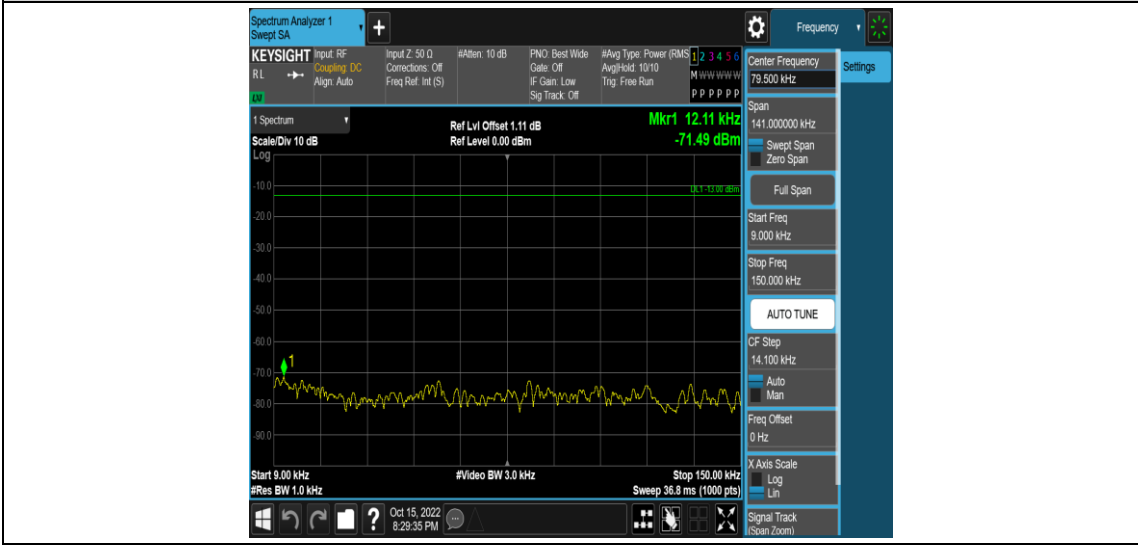

Band17-10MHz-QPSK-23790-1RB#0-Range1:0.009~0.15MHz