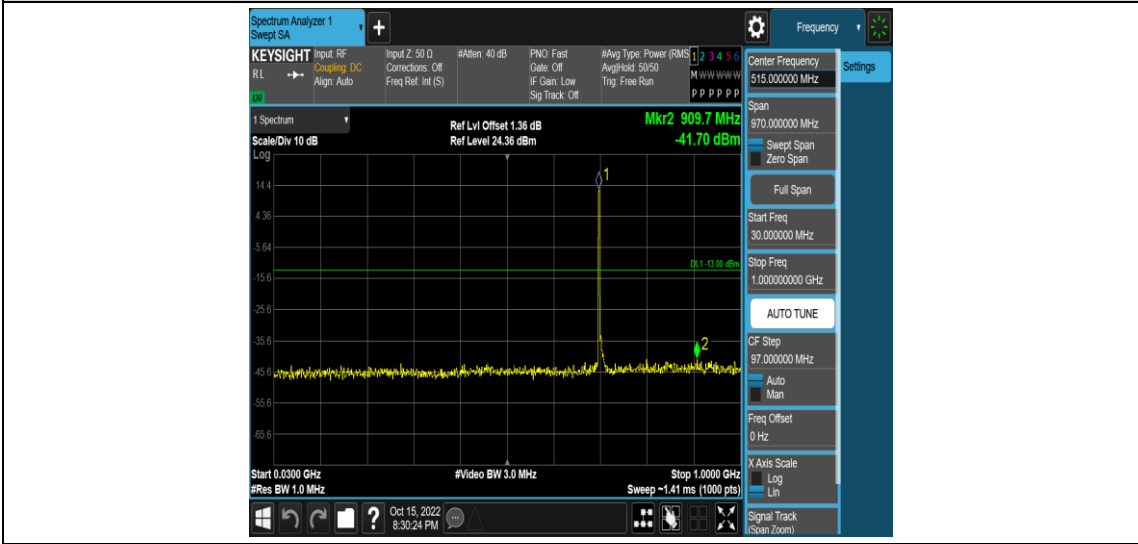

Band17-10MHz-16QAM-23790-1RB#0-Range3:30~1000MHz