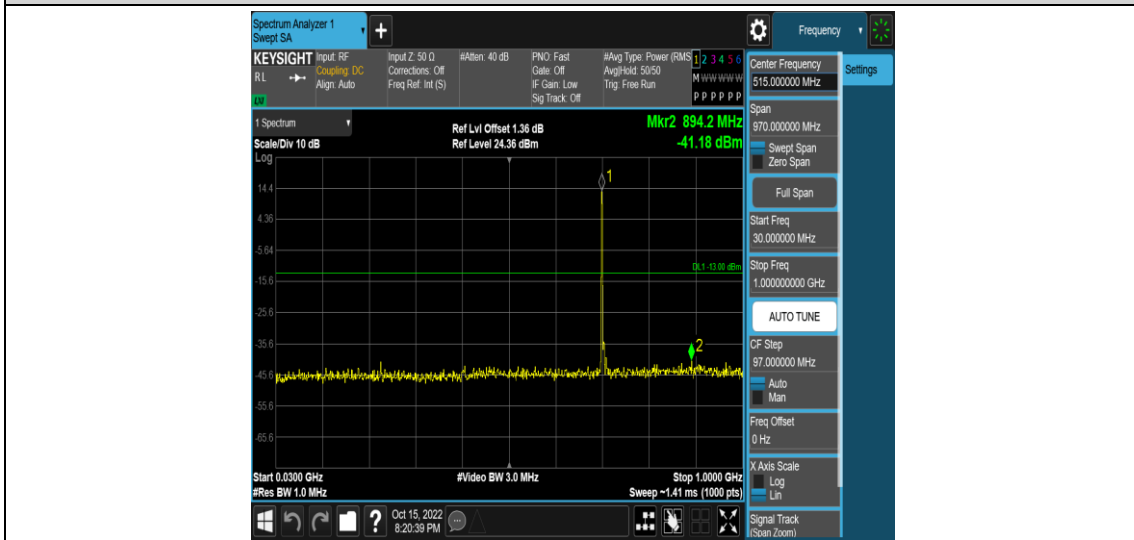

Band17-5MHz-16QAM-23790-1RB#0-Range3:30~1000MHz