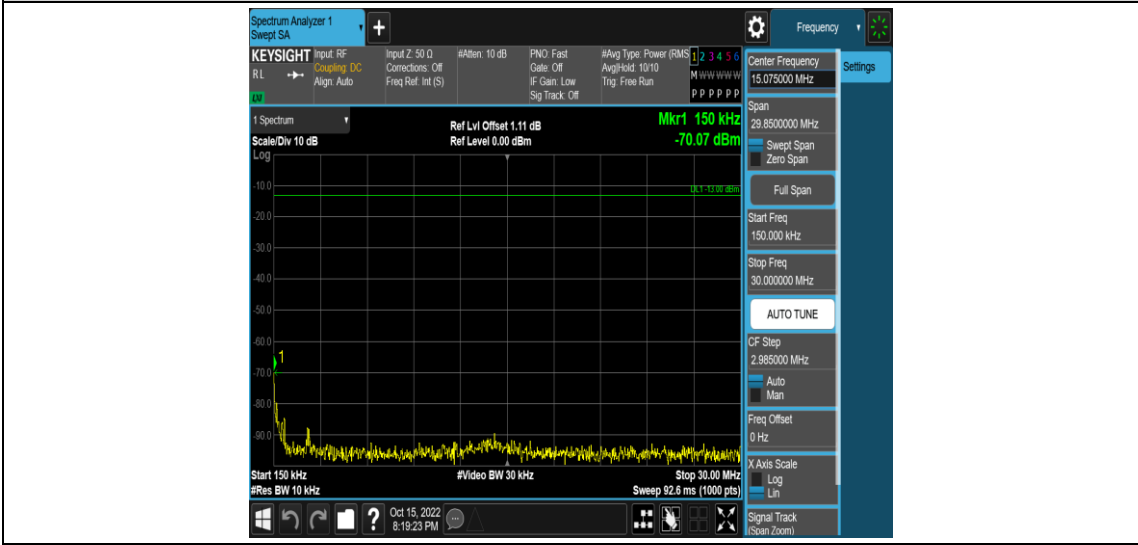

Band17-5MHz-QPSK-23790-1RB#0-Range4:1000~10000MHz

Band17-5MHz-QPSK-23825-1RB#0-Range1:0.009~0.15MHz

Band17-5MHz-QPSK-23825-1RB#0-Range2:0.15~30MHz

Band17-5MHz-QPSK-23825-1RB#0-Range3:30~1000MHz

Band17-5MHz-QPSK-23825-1RB#0-Range4:1000~10000MHz

Band17-5MHz-16QAM-23755-1RB#0-Range1:0.009~0.15MHz

Band17-5MHz-16QAM-23755-1RB#0-Range2:0.15~30MHz

Band17-5MHz-16QAM-23755-1RB#0-Range3:30~1000MHz

Band17-5MHz-16QAM-23755-1RB#0-Range4:1000~10000MHz

Band17-5MHz-16QAM-23790-1RB#0-Range1:0.009~0.15MHz