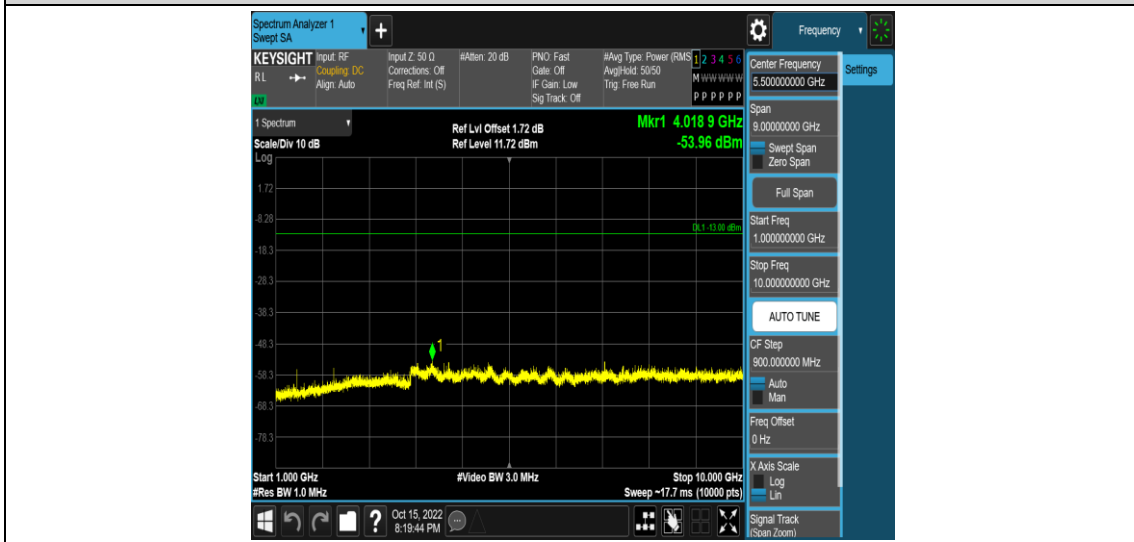

Band17-5MHz-16QAM-23755-1RB#0-Range1:0.009~0.15MHz

Band17-5MHz-16QAM-23755-1RB#0-Range2:0.15~30MHz

Band17-5MHz-16QAM-23755-1RB#0-Range3:30~1000MHz

Band17-5MHz-16QAM-23755-1RB#0-Range4:1000~10000MHz

Band17-5MHz-16QAM-23790-1RB#0-Range1:0.009~0.15MHz