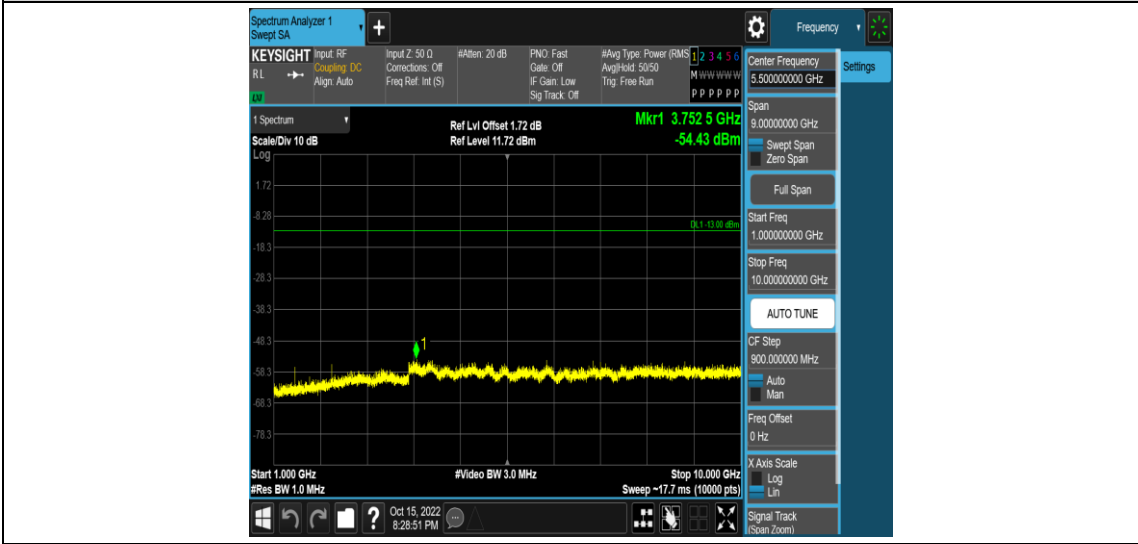

Band17-10MHz-QPSK-23780-1RB#0-Range4:1000~10000MHz