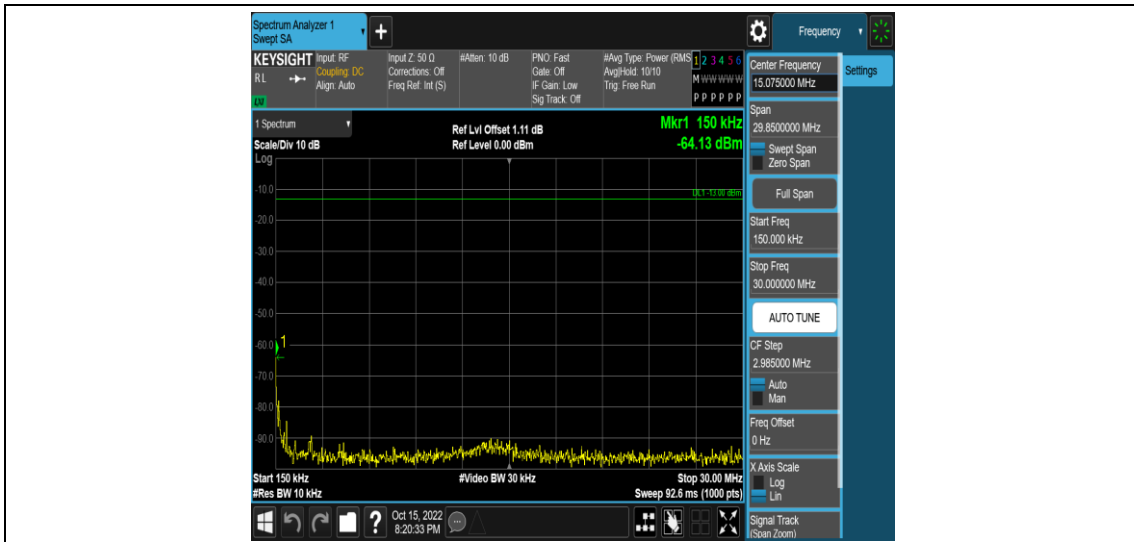

Band17-5MHz-QPSK-23790-1RB#0-Range4:1000~10000MHz

Band17-5MHz-QPSK-23825-1RB#0-Range1:0.009~0.15MHz

Band17-5MHz-QPSK-23825-1RB#0-Range2:0.15~30MHz

Band17-5MHz-QPSK-23825-1RB#0-Range3:30~1000MHz

Band17-5MHz-QPSK-23825-1RB#0-Range4:1000~10000MHz

Band17-5MHz-16QAM-23755-1RB#0-Range1:0.009~0.15MHz

Band17-5MHz-16QAM-23755-1RB#0-Range2:0.15~30MHz

Band17-5MHz-16QAM-23755-1RB#0-Range3:30~1000MHz

Band17-5MHz-16QAM-23755-1RB#0-Range4:1000~10000MHz

Band17-5MHz-16QAM-23790-1RB#0-Range1:0.009~0.15MHz

Band17-5MHz-16QAM-23790-1RB#0-Range2:0.15~30MHz

Band17-5MHz-16QAM-23790-1RB#0-Range3:30~1000MHz

Band17-5MHz-16QAM-23790-1RB#0-Range4:1000~10000MHz

Band17-5MHz-16QAM-23825-1RB#0-Range1:0.009~0.15MHz

Band17-5MHz-16QAM-23825-1RB#0-Range2:0.15~30MHz