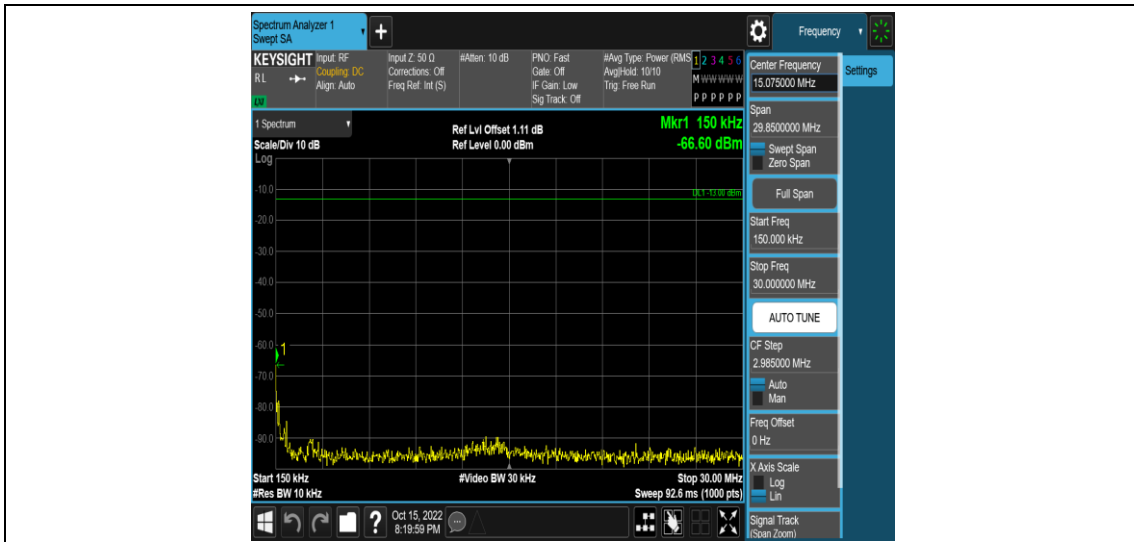

Test Graphs

Band17-5MHz-QPSK-23755-1RB#0-Range4:1000~10000MHz

Band17-5MHz-QPSK-23790-1RB#0-Range1:0.009~0.15MHz

Band17-5MHz-QPSK-23790-1RB#0-Range2:0.15~30MHz

Band17-5MHz-QPSK-23790-1RB#0-Range3:30~1000MHz

Band17-5MHz-QPSK-23790-1RB#0-Range4:1000~10000MHz

Band17-5MHz-QPSK-23825-1RB#0-Range1:0.009~0.15MHz

Band17-5MHz-QPSK-23825-1RB#0-Range2:0.15~30MHz

Band17-5MHz-QPSK-23825-1RB#0-Range3:30~1000MHz

Band17-5MHz-QPSK-23825-1RB#0-Range4:1000~10000MHz