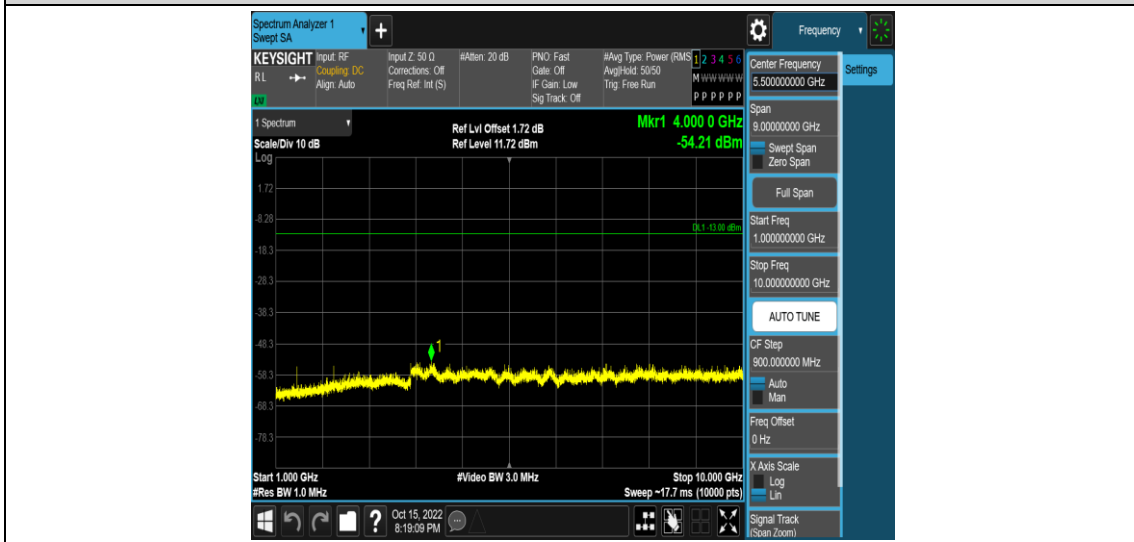

Band17-5MHz-QPSK-23755-1RB#0-Range4:1000~10000MHz