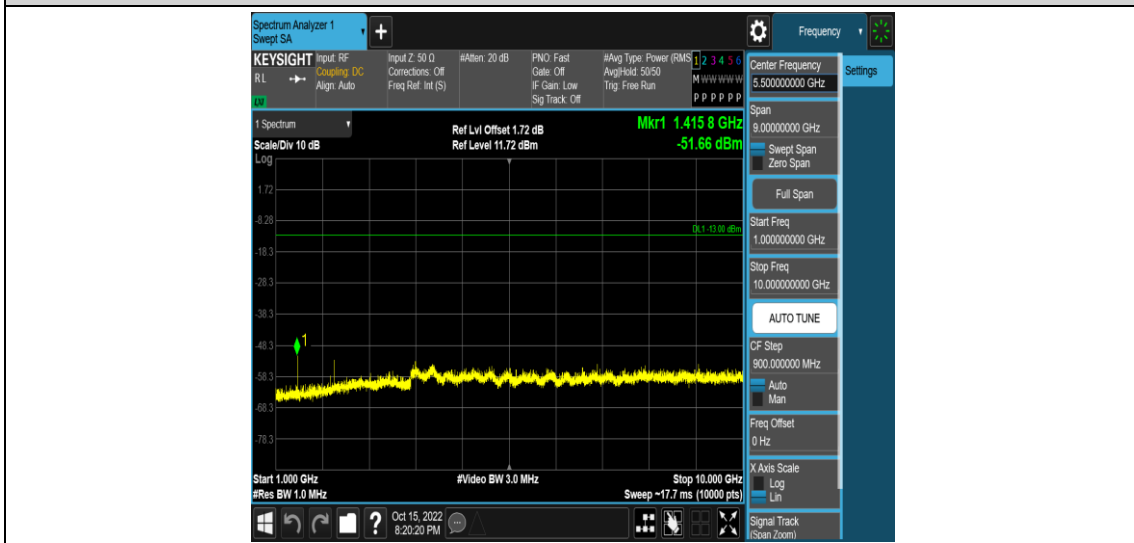

Test Graphs

Band17-5MHz-QPSK-23755-1RB#0-Range4:1000~10000MHz

Band17-5MHz-QPSK-23790-1RB#0-Range1:0.009~0.15MHz

Band17-5MHz-QPSK-23790-1RB#0-Range2:0.15~30MHz

Band17-5MHz-QPSK-23790-1RB#0-Range3:30~1000MHz

Band17-5MHz-QPSK-23790-1RB#0-Range4:1000~10000MHz

Band17-5MHz-QPSK-23825-1RB#0-Range1:0.009~0.15MHz

Band17-5MHz-QPSK-23825-1RB#0-Range2:0.15~30MHz

Band17-5MHz-QPSK-23825-1RB#0-Range3:30~1000MHz

Band17-5MHz-QPSK-23825-1RB#0-Range4:1000~10000MHz