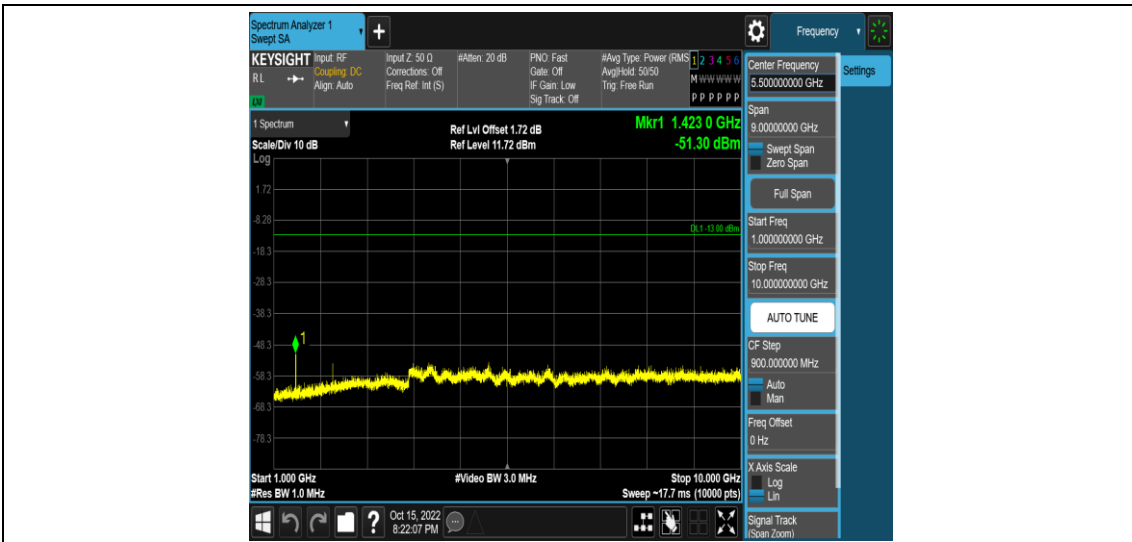

Band17-5MHz-16QAM-23825-1RB#0-Range4:1000~10000MHz