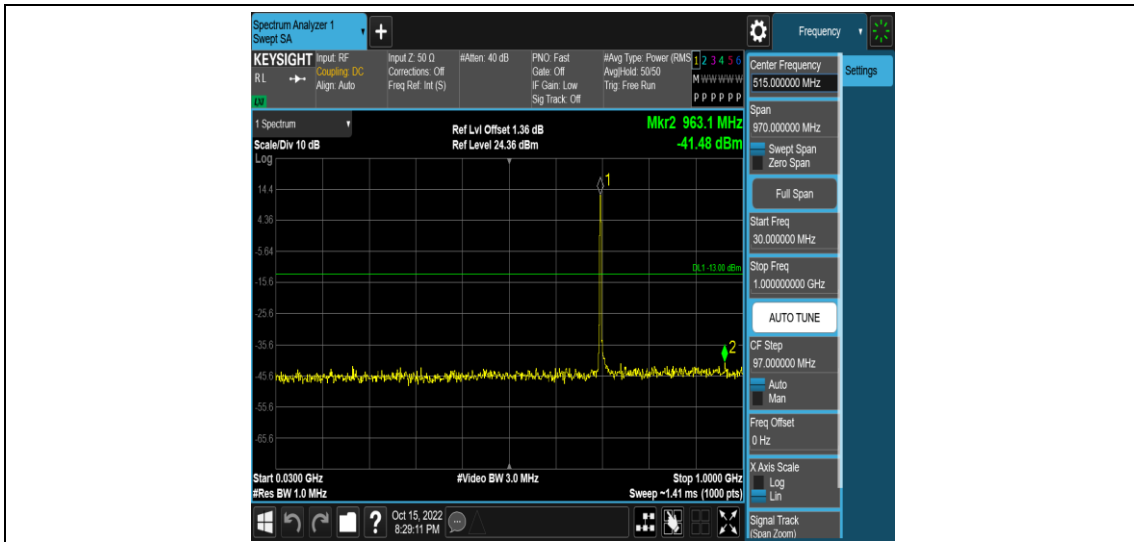

Band17-10MHz-16QAM-23780-1RB#0-Range3:30~1000MHz