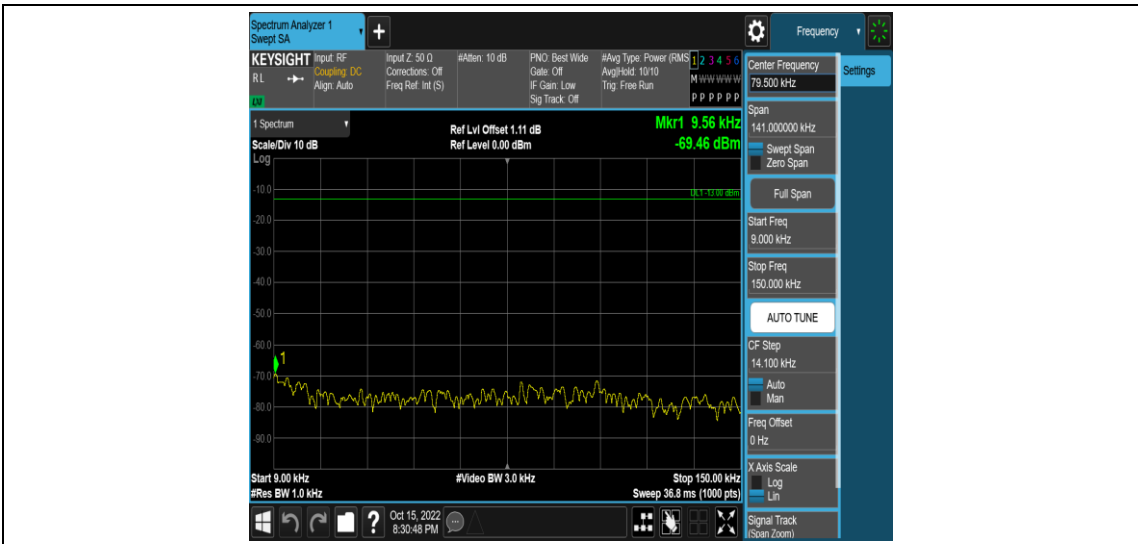

Band17-10MHz-QPSK-23800-1RB#0-Range1:0.009~0.15MHz