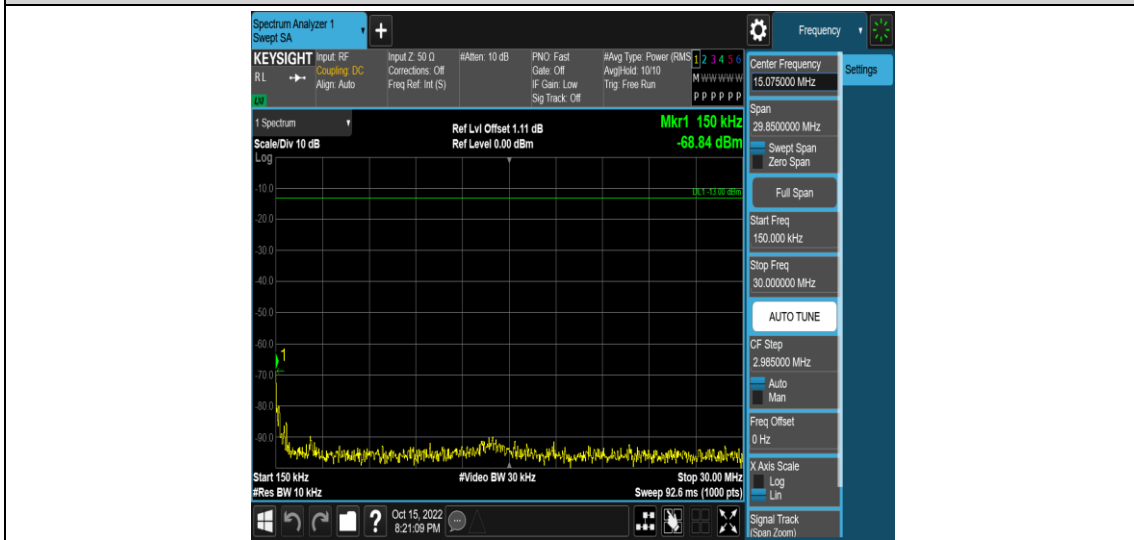

Test Graphs

Band17-5MHz-QPSK-23755-1RB#0-Range4:1000~10000MHz

Band17-5MHz-QPSK-23790-1RB#0-Range1:0.009~0.15MHz

Band17-5MHz-QPSK-23790-1RB#0-Range2:0.15~30MHz

Band17-5MHz-QPSK-23790-1RB#0-Range3:30~1000MHz

Band17-5MHz-QPSK-23790-1RB#0-Range4:1000~10000MHz

Band17-5MHz-QPSK-23825-1RB#0-Range1:0.009~0.15MHz

Band17-5MHz-QPSK-23825-1RB#0-Range2:0.15~30MHz

Band17-5MHz-QPSK-23825-1RB#0-Range3:30~1000MHz

Band17-5MHz-QPSK-23825-1RB#0-Range4:1000~10000MHz