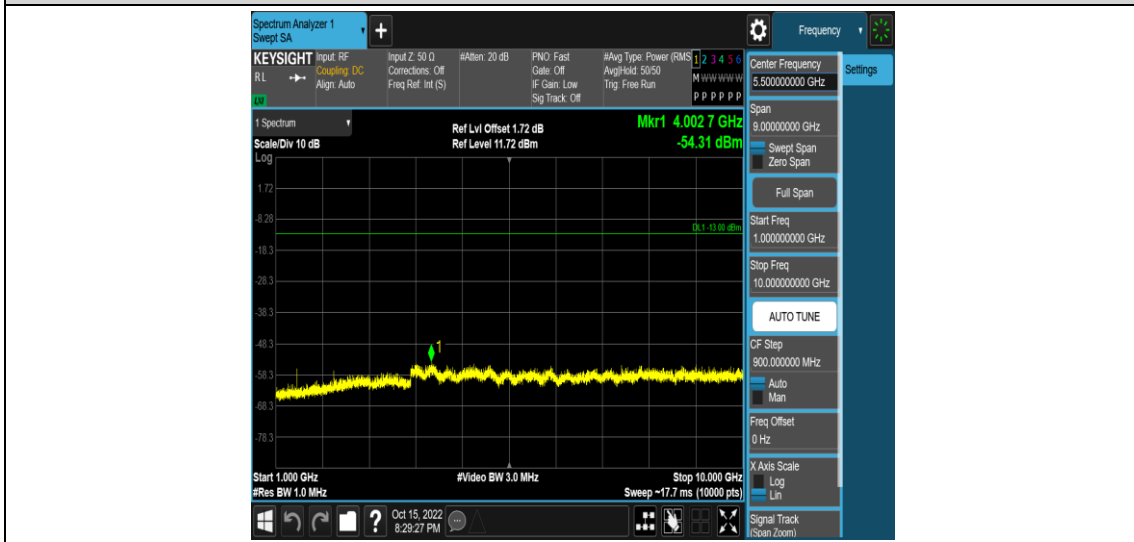

Band17-10MHz-16QAM-23780-1RB#0-Range4: 1000~10000MHz