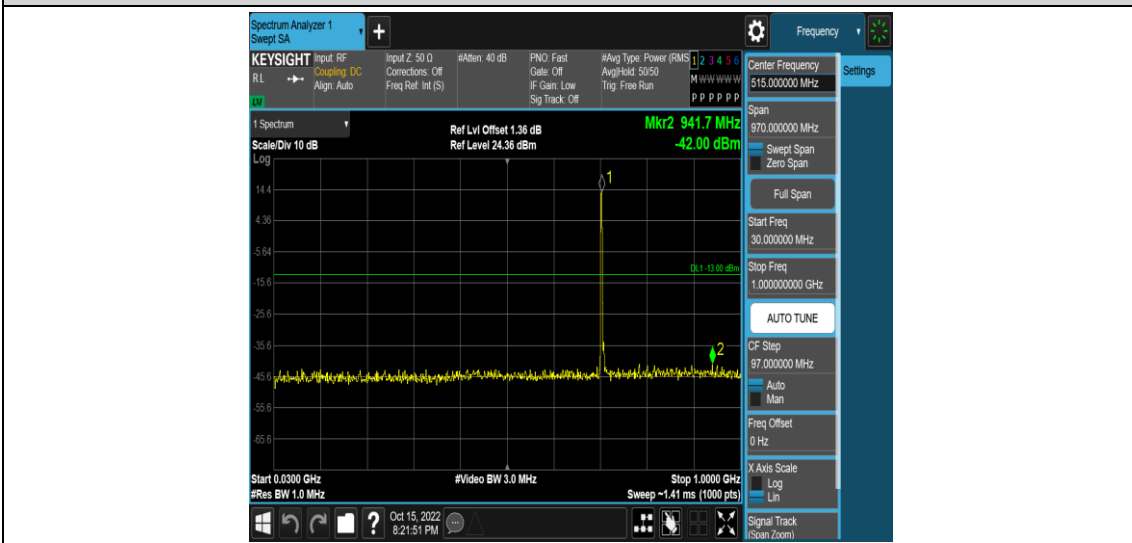

Band17-5MHz-16QAM-23825-1RB#0-Range3:30~1000MHz