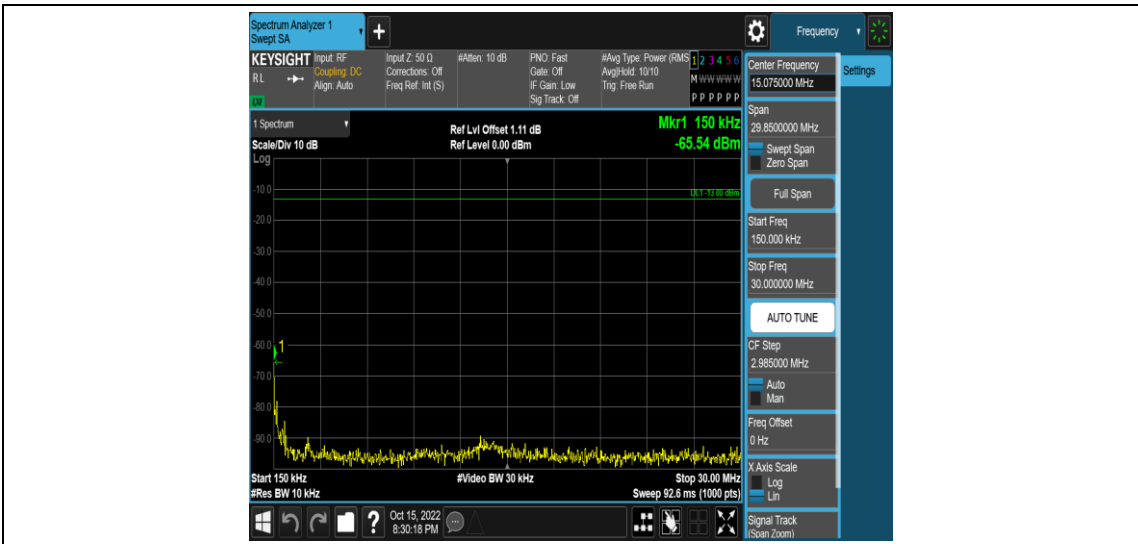

Band17-10MHz-16QAM-23790-1RB#0-Range2: 0.15~30MHz