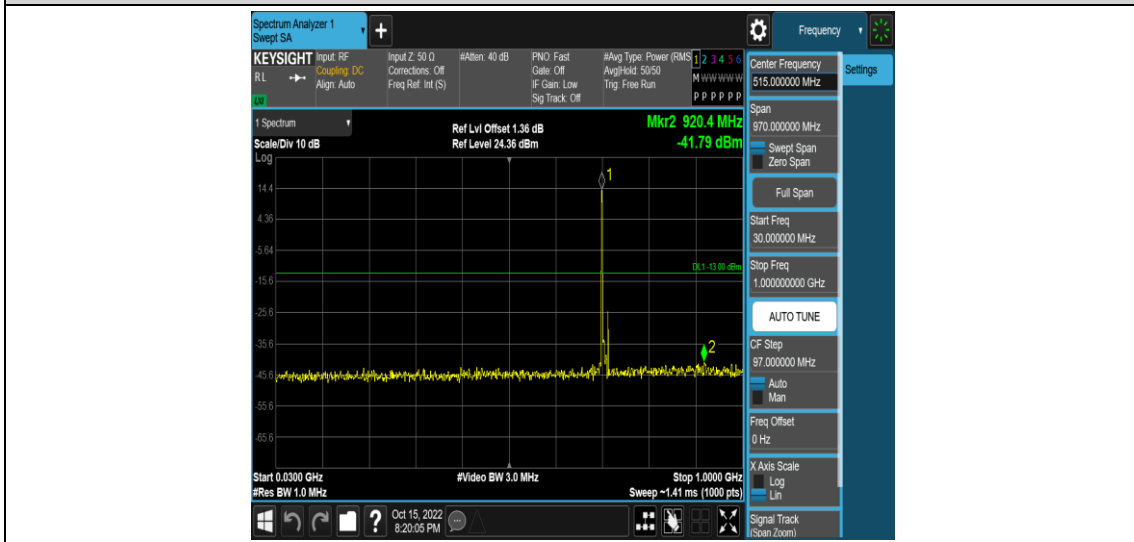

Test Graphs

Band17-5MHz-QPSK-23755-1RB#0-Range4:1000~10000MHz

Band17-5MHz-QPSK-23790-1RB#0-Range1:0.009~0.15MHz

Band17-5MHz-QPSK-23790-1RB#0-Range2:0.15~30MHz

Band17-5MHz-QPSK-23790-1RB#0-Range3:30~1000MHz

Band17-5MHz-QPSK-23790-1RB#0-Range4:1000~10000MHz

Band17-5MHz-QPSK-23825-1RB#0-Range1:0.009~0.15MHz

Band17-5MHz-QPSK-23825-1RB#0-Range2:0.15~30MHz

Band17-5MHz-QPSK-23825-1RB#0-Range3:30~1000MHz

Band17-5MHz-QPSK-23825-1RB#0-Range4:1000~10000MHz