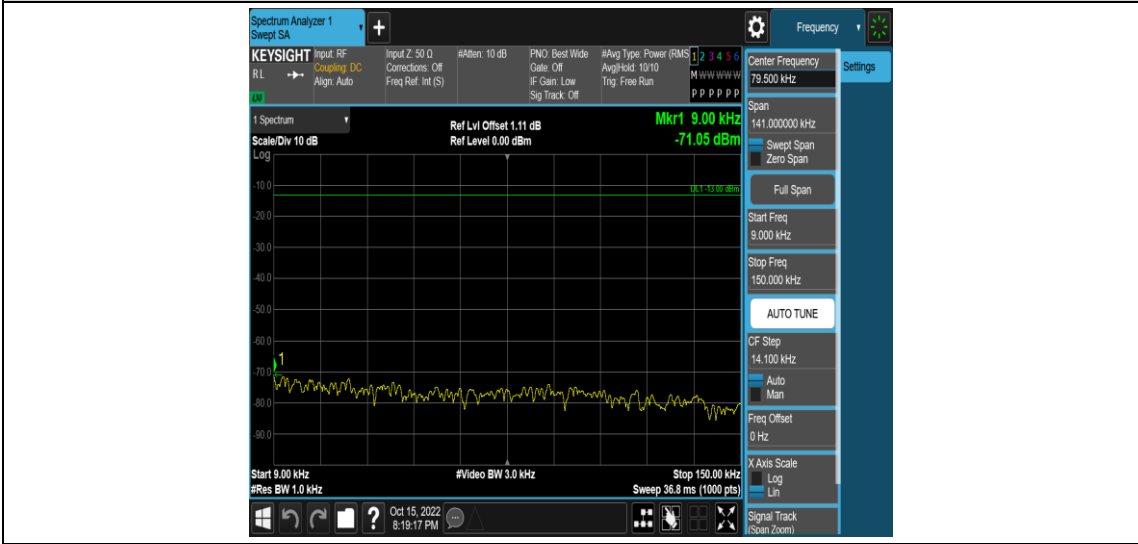

Band17-5MHz-QPSK-23790-1RB#0-Range4:1000~10000MHz

Band17-5MHz-QPSK-23825-1RB#0-Range1:0.009~0.15MHz

Band17-5MHz-QPSK-23825-1RB#0-Range2:0.15~30MHz

Band17-5MHz-QPSK-23825-1RB#0-Range3:30~1000MHz

Band17-5MHz-QPSK-23825-1RB#0-Range4:1000~10000MHz

Band17-5MHz-16QAM-23755-1RB#0-Range1:0.009~0.15MHz

Band17-5MHz-16QAM-23755-1RB#0-Range2:0.15~30MHz

Band17-5MHz-16QAM-23755-1RB#0-Range3:30~1000MHz

Band17-5MHz-16QAM-23755-1RB#0-Range4:1000~10000MHz

Band17-5MHz-16QAM-23790-1RB#0-Range1:0.009~0.15MHz