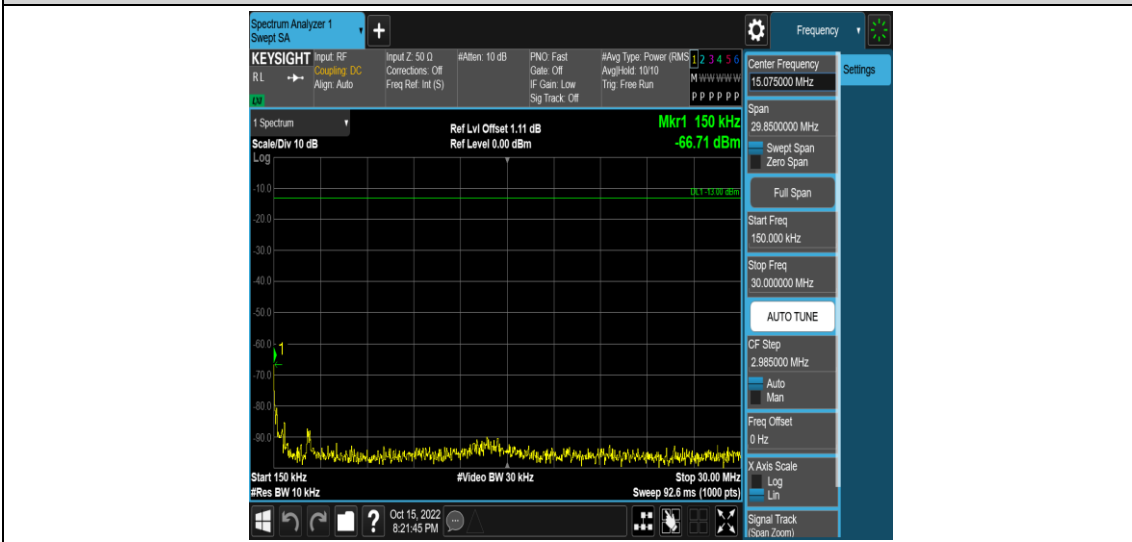

Band17-5MHz-16QAM-23790-1RB#0-Range2:0.15~30MHz

Band17-5MHz-16QAM-23790-1RB#0-Range3:30~1000MHz

Band17-5MHz-16QAM-23790-1RB#0-Range4:1000~10000MHz

Band17-5MHz-16QAM-23825-1RB#0-Range1:0.009~0.15MHz

Band17-5MHz-16QAM-23825-1RB#0-Range2:0.15~30MHz