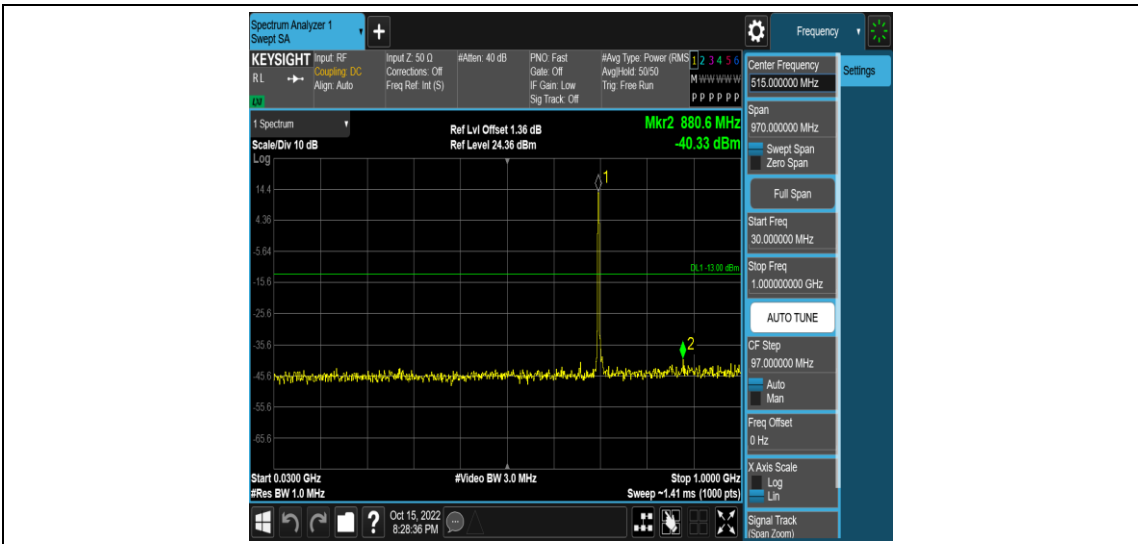

Band17-5MHz-16QAM-23825-1RB#0-Range3:30~1000MHz

Band17-5MHz-16QAM-23825-1RB#0-Range4:1000~10000MHz

Band17-10MHz-QPSK-23780-1RB#0-Range1:0.009~0.15MHz

Band17-10MHz-QPSK-23780-1RB#0-Range2:0.15~30MHz

Band17-10MHz-QPSK-23780-1RB#0-Range3:30~1000MHz