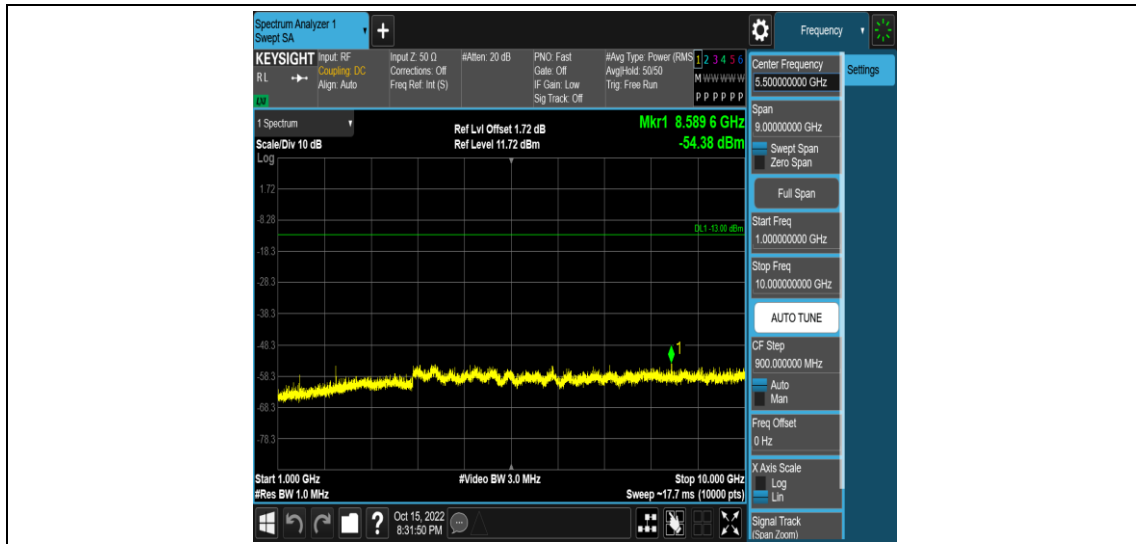

Band17-10MHz-16QAM-23800-1RB#0-Range4:1000~10000MHz