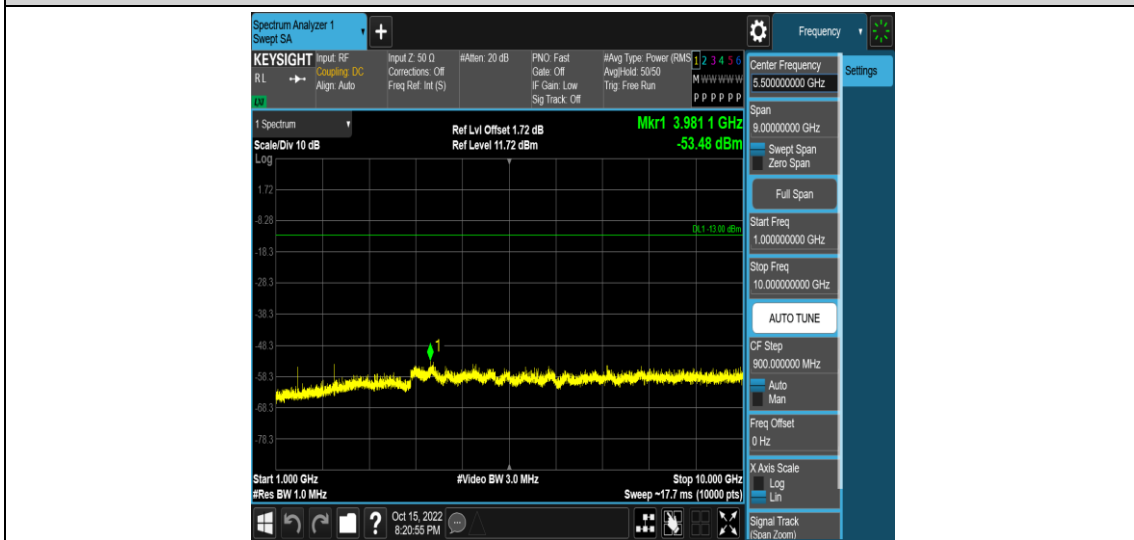

Band17-5MHz-16QAM-23790-1RB#0-Range4:1000~10000MHz