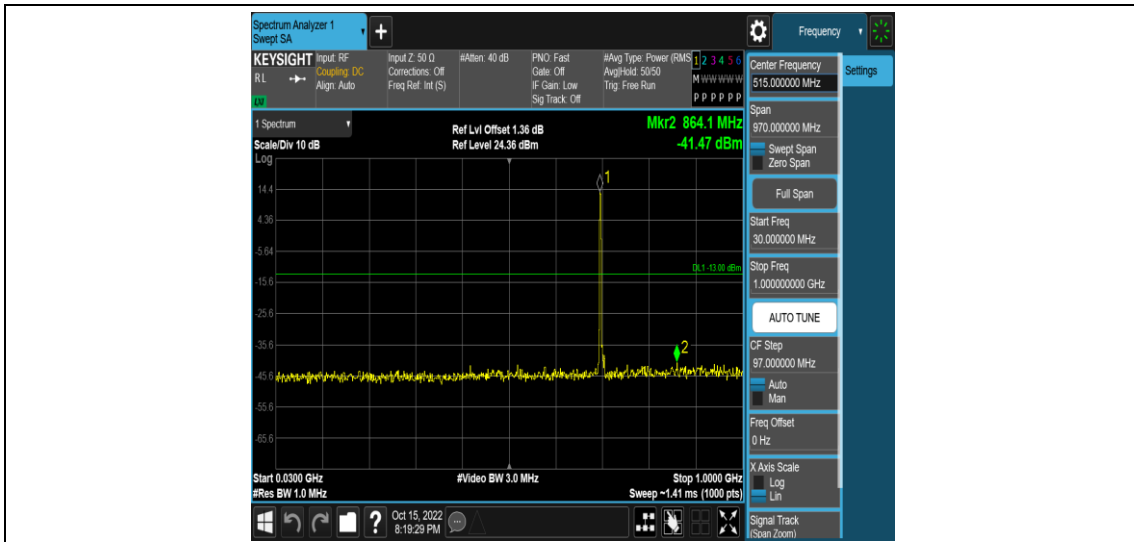

Band17-5MHz-16QAM-23755-1RB#0-Range3:30~1000MHz