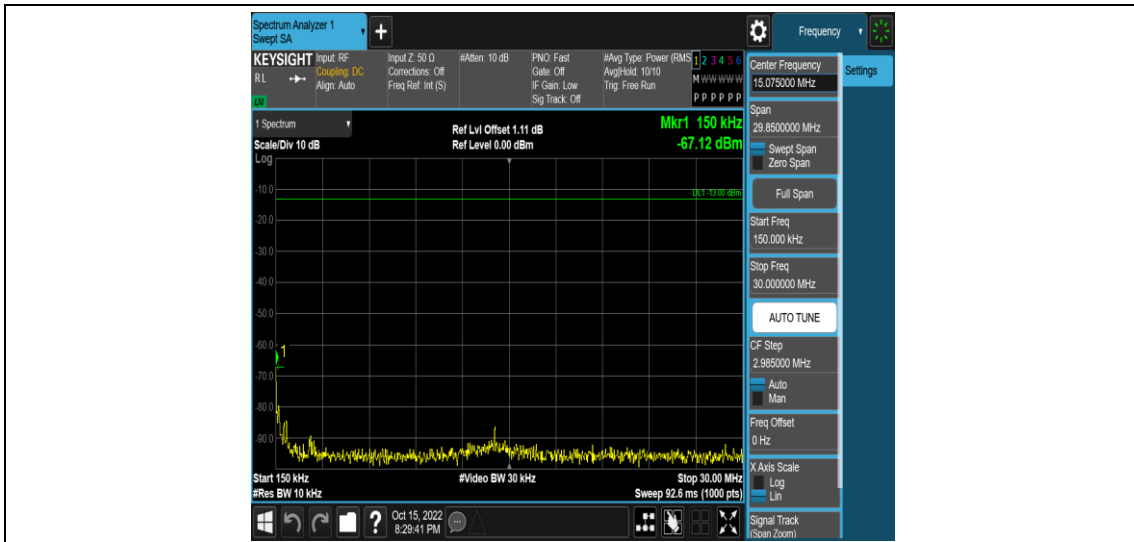

Band17-10MHz-QPSK-23790-1RB#0-Range2:0.15~30MHz