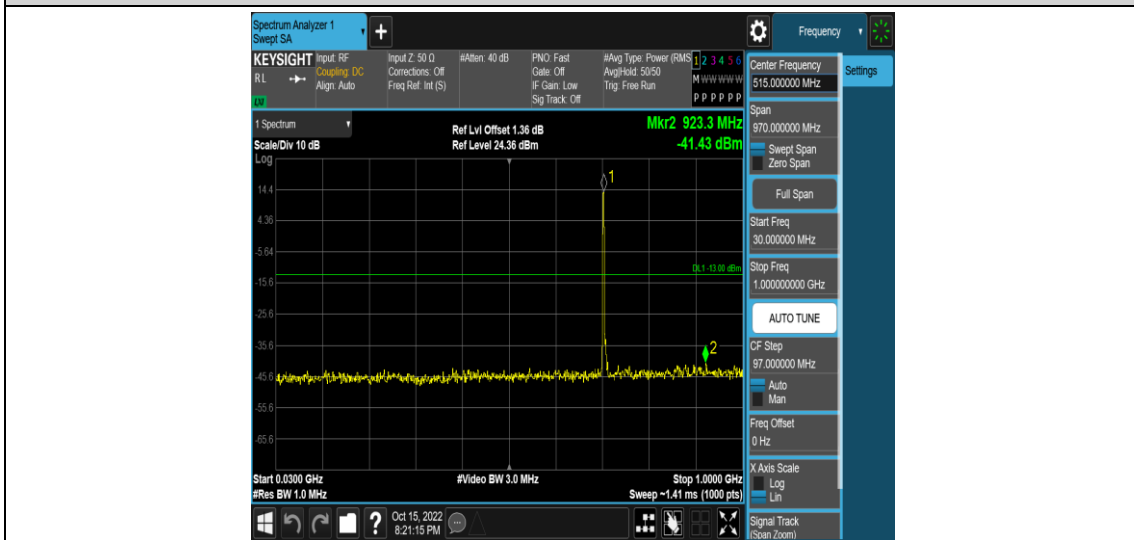

Band17-5MHz-QPSK-23790-1RB#0-Range4:1000~10000MHz

Band17-5MHz-QPSK-23825-1RB#0-Range1:0.009~0.15MHz

Band17-5MHz-QPSK-23825-1RB#0-Range2:0.15~30MHz

Band17-5MHz-QPSK-23825-1RB#0-Range3:30~1000MHz

Band17-5MHz-QPSK-23825-1RB#0-Range4:1000~10000MHz