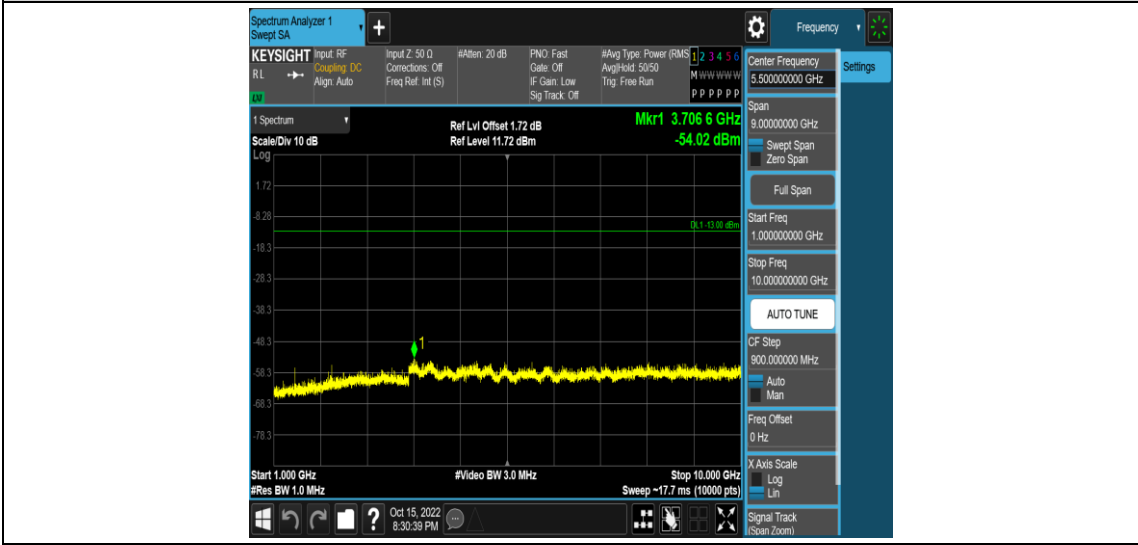

Band17-10MHz-16QAM-23790-1RB#0-Range4:1000~10000MHz