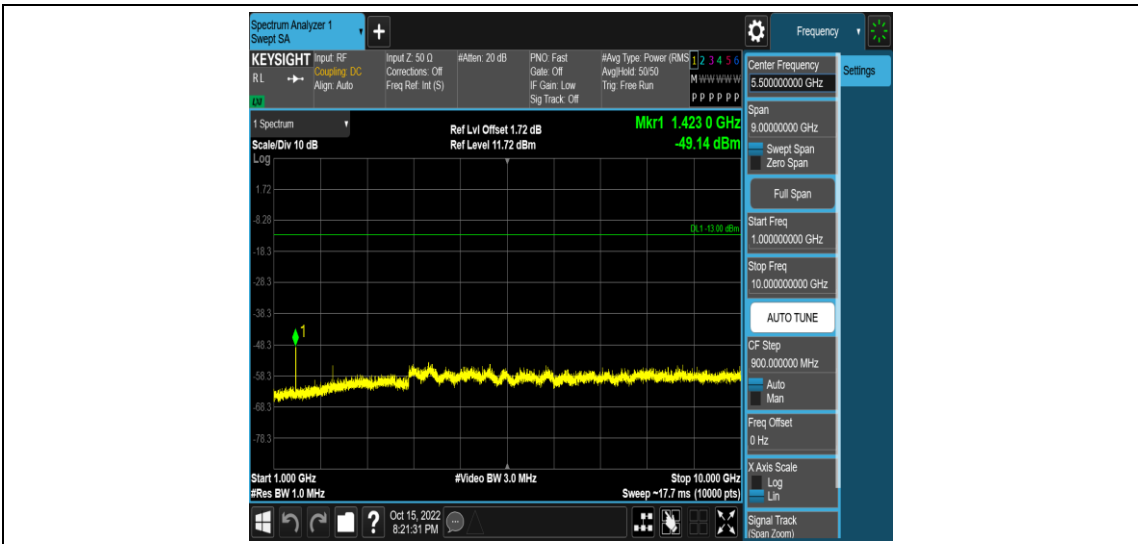

Band17-5MHz-QPSK-23790-1RB#0-Range4:1000~10000MHz

Band17-5MHz-QPSK-23825-1RB#0-Range1:0.009~0.15MHz

Band17-5MHz-QPSK-23825-1RB#0-Range2:0.15~30MHz

Band17-5MHz-QPSK-23825-1RB#0-Range3:30~1000MHz

Band17-5MHz-QPSK-23825-1RB#0-Range4:1000~10000MHz