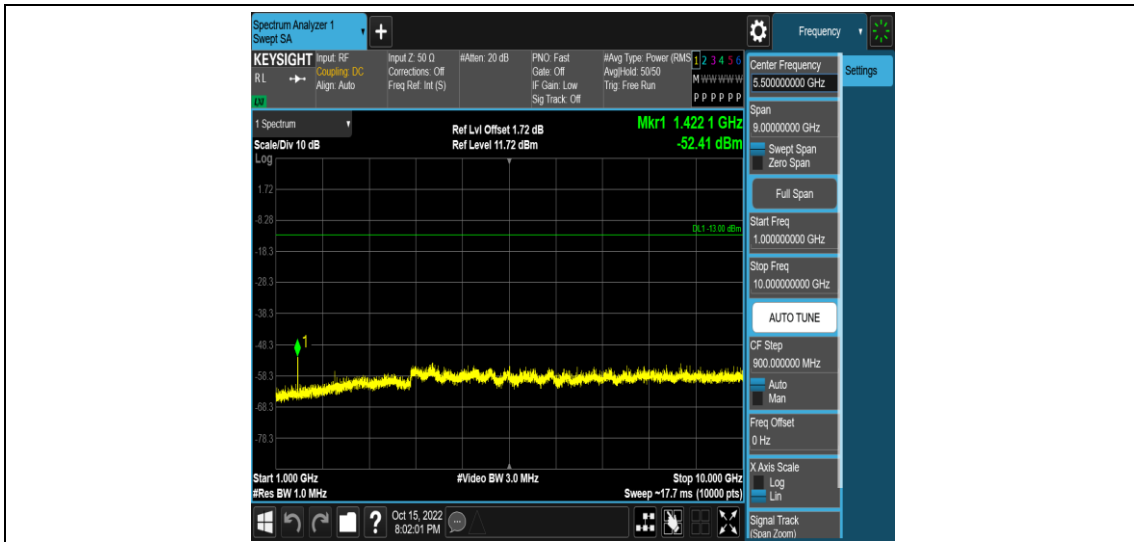

Band12-5MHz-16QAM-23155-1RB#0-Range4:1000~10000MHz