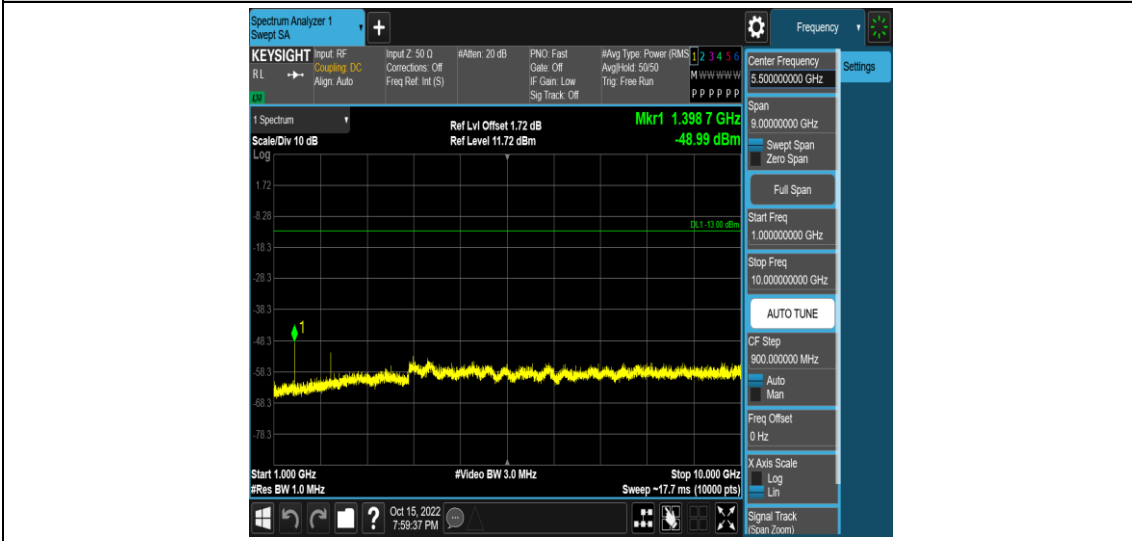

Band12-5MHz-QPSK-23155-1RB#0-Range4:1000~10000MHz

Band12-5MHz-16QAM-23035-1RB#0-Range1:0.009~0.15MHz

Band12-5MHz-16QAM-23035-1RB#0-Range2:0.15~30MHz

Band12-5MHz-16QAM-23035-1RB#0-Range3:30~1000MHz

Band12-5MHz-16QAM-23035-1RB#0-Range4:1000~10000MHz