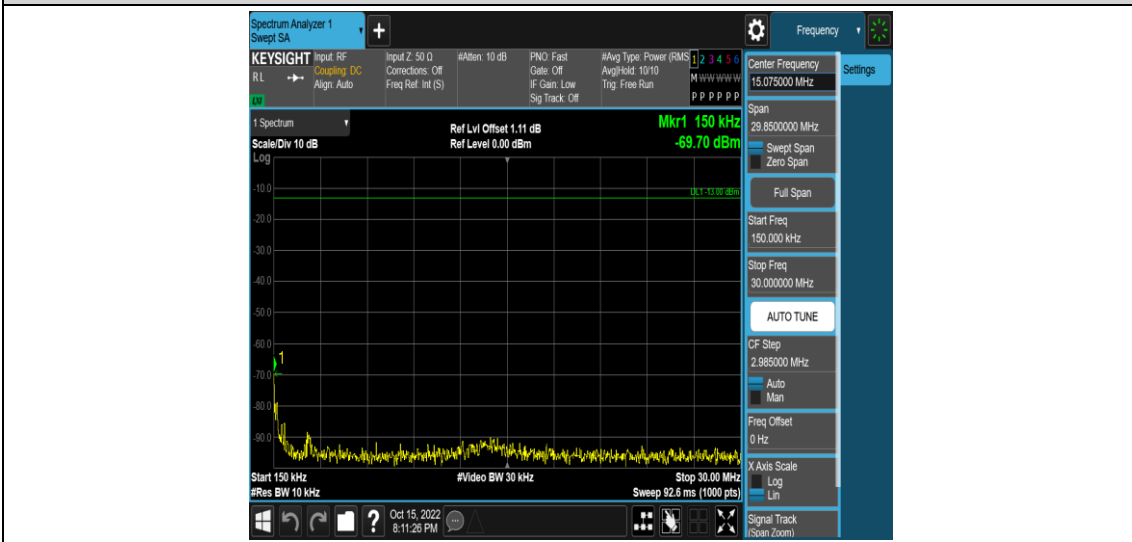

Band12-10MHz-16QAM-23060-1RB#0-Range4: 1000~10000MHz

Band12-10MHz-16QAM-23095-1RB#0-Range1:0.009~0.15MHz

Band12-10MHz-16QAM-23095-1RB#0-Range2:0.15~30MHz

Band12-10MHz-16QAM-23095-1RB#0-Range3:30~1000MHz

Band12-10MHz-16QAM-23095-1RB#0-Range4:1000~10000MHz

Band12-10MHz-16QAM-23130-1RB#0-Range1:0.009~0.15MHz

Band12-10MHz-16QAM-23130-1RB#0-Range2:0.15~30MHz

Band12-10MHz-16QAM-23130-1RB#0-Range3:30~1000MHz

Band12-10MHz-16QAM-23130-1RB#0-Range4:1000~10000MHz

Appendix F: Frequency Stability