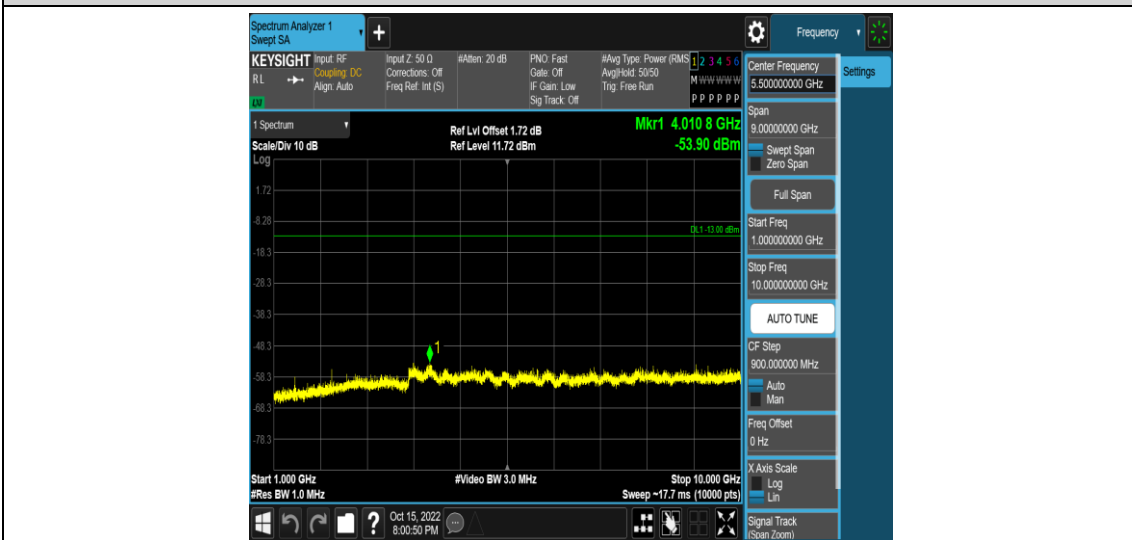

Band12-5MHz-16QAM-23095-1RB#0-Range1:0.009~0.15MHz

Band12-5MHz-16QAM-23095-1RB#0-Range2:0.15~30MHz

Band12-5MHz-16QAM-23095-1RB#0-Range3:30~1000MHz

Band12-5MHz-16QAM-23095-1RB#0-Range4:1000~10000MHz

Band12-5MHz-16QAM-23155-1RB#0-Range1:0.009~0.15MHz