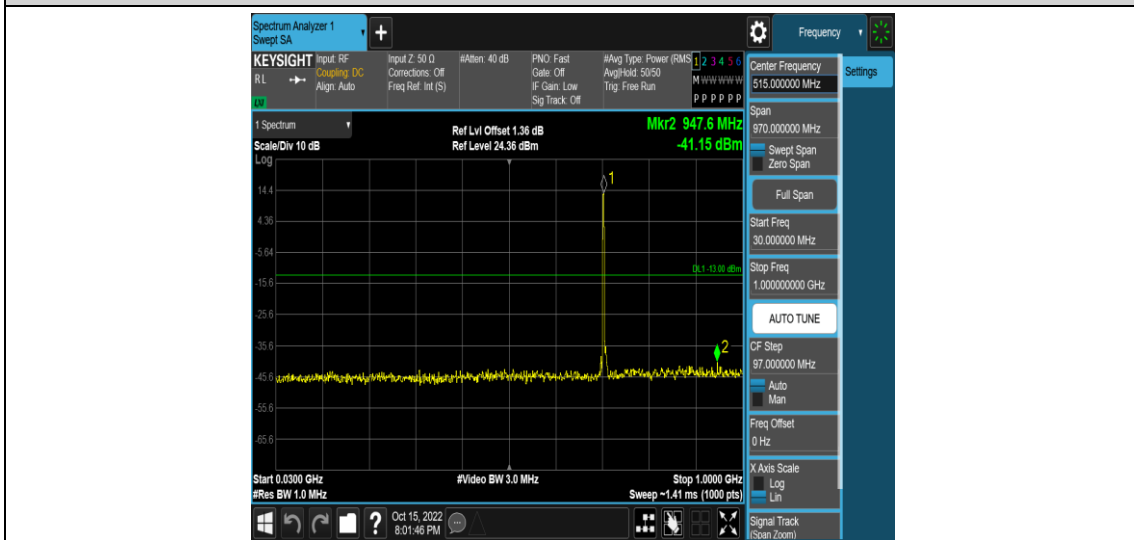

Band12-5MHz-16QAM-23155-1RB#0-Range3:30~1000MHz