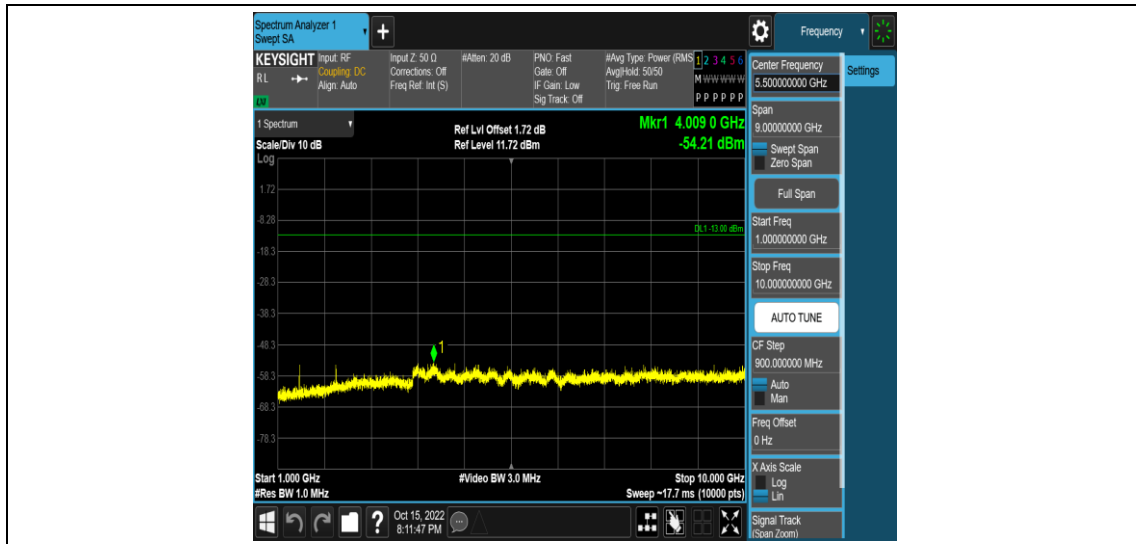

Band12-10MHz-16QAM-23130-1RB#0-Range1:0.009~0.15MHz

Band12-10MHz-16QAM-23130-1RB#0-Range2:0.15~30MHz

Band12-10MHz-16QAM-23130-1RB#0-Range3:30~1000MHz

Band12-10MHz-16QAM-23130-1RB#0-Range4:1000~10000MHz

Appendix F: Frequency Stability