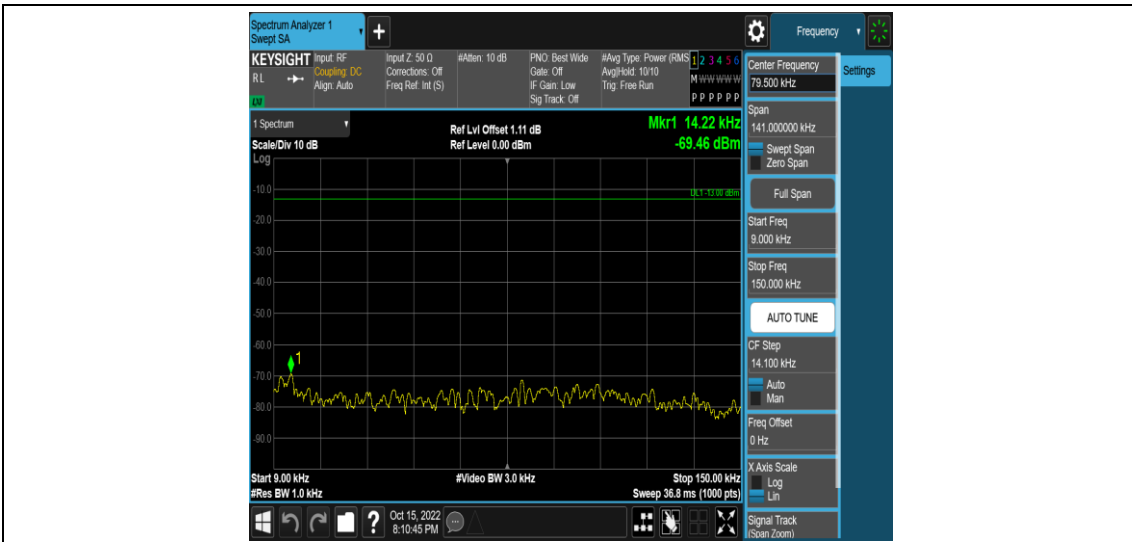

Band12-10MHz-QPSK-23130-1RB#0-Range1:0.009~0.15MHz