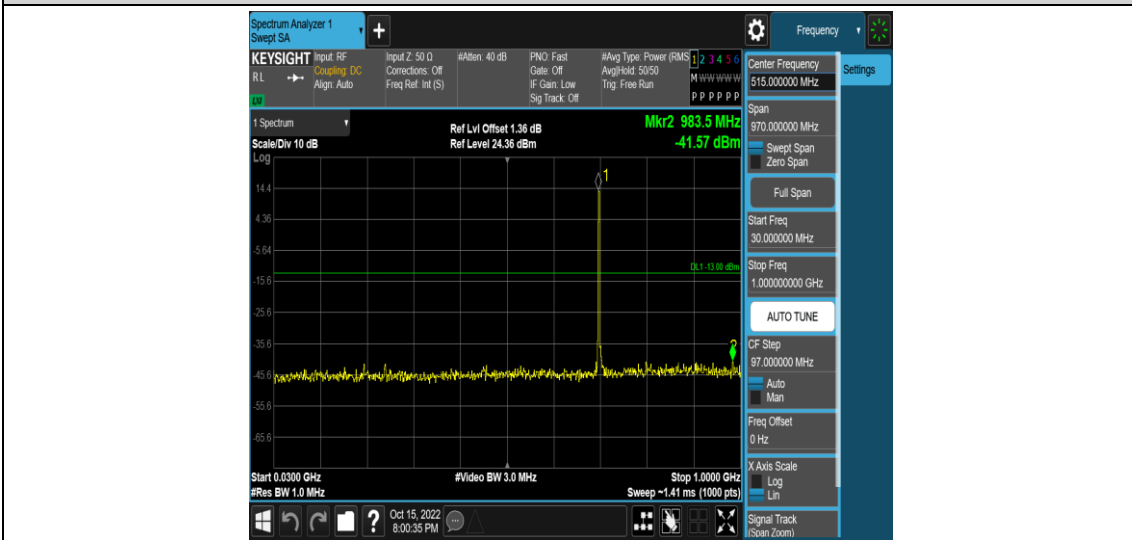

Band12-5MHz-16QAM-23095-1RB#0-Range3:30~1000MHz