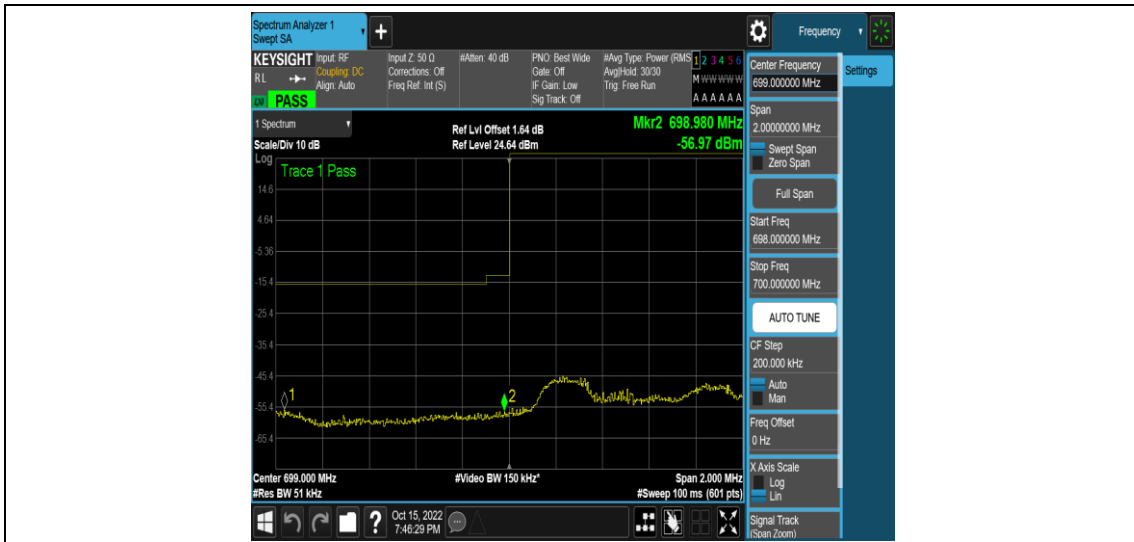

Band12-3MHz-QPSK-23025-1RB#14