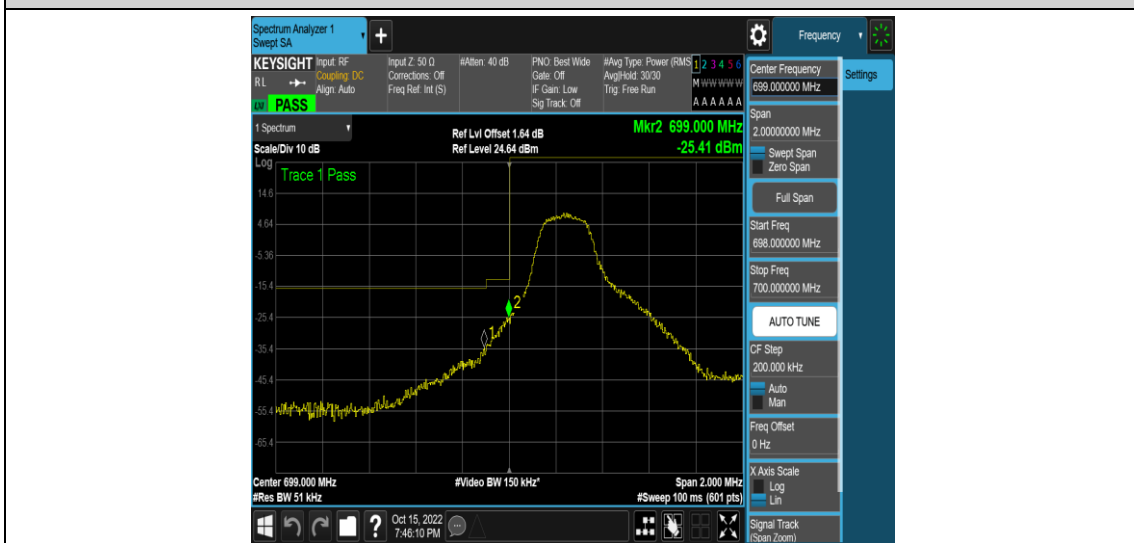

Band12-3MHz-QPSK-23025-1RB#0