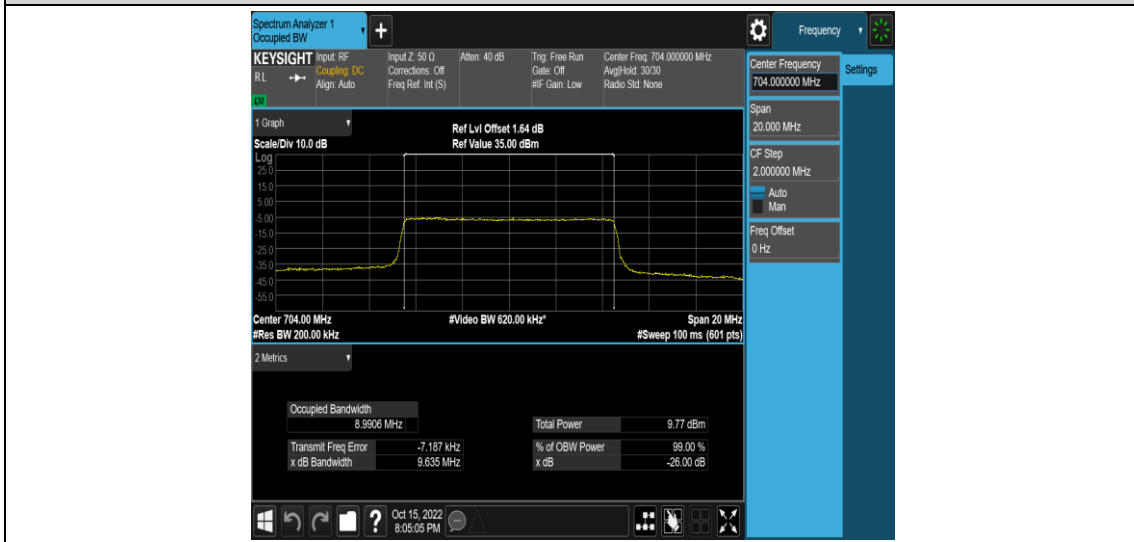

Band12-10MHz-16QAM-23060-50RB#0