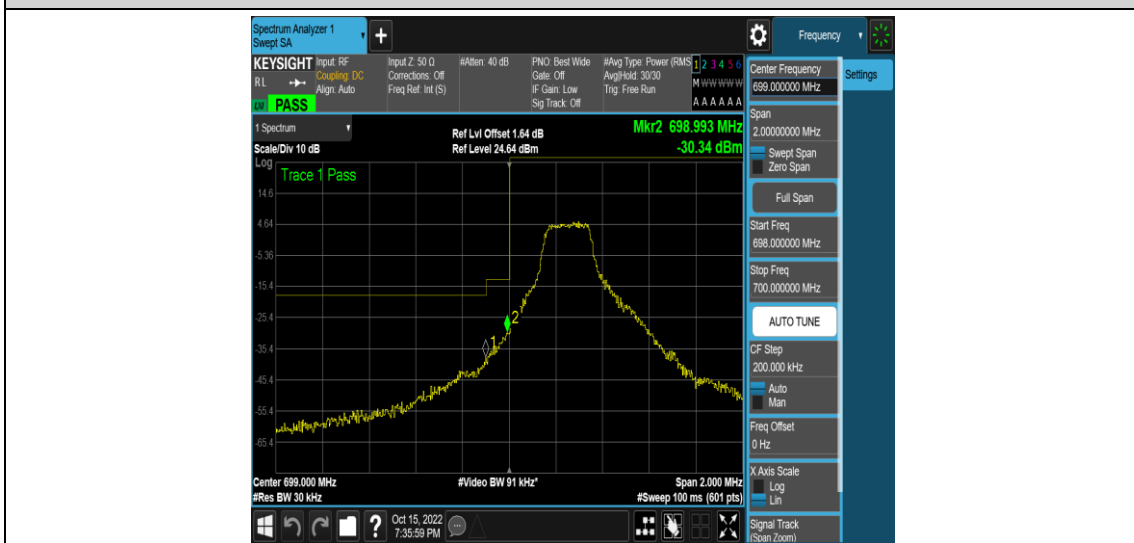

### Test Graphs

Band12-1.4MHz-QPSK-23173-6RB#0

Band12-1.4MHz-16QAM-23017-1RB#0

Band12-1.4MHz-16QAM-23017-1RB#5

Band12-1.4MHz-16QAM-23017-6RB#0

Band12-1.4MHz-16QAM-23173-1RB#0

Band12-1.4MHz-16QAM-23173-1RB#5