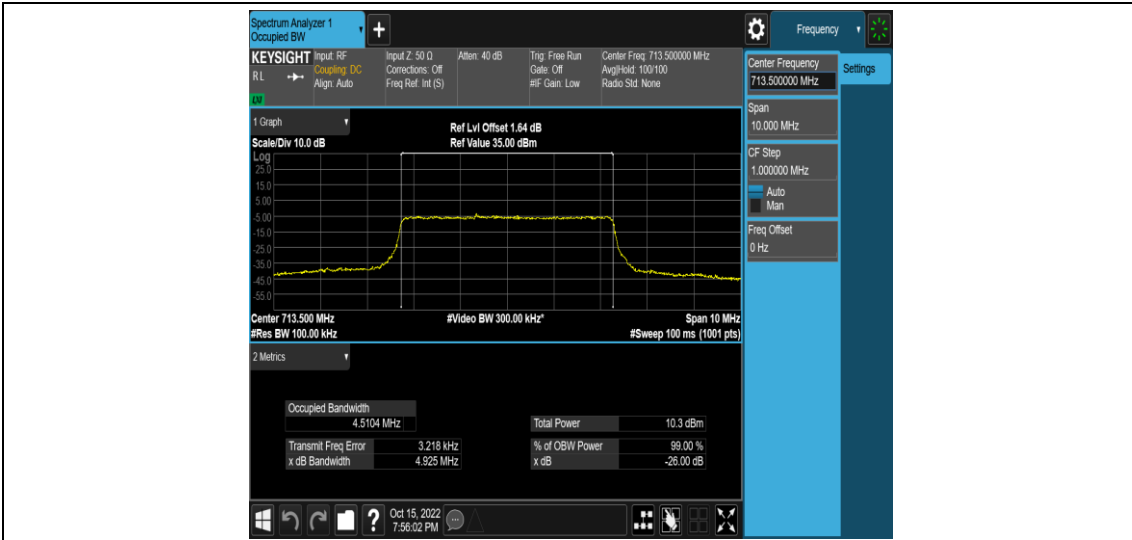

Band12-5MHz-QPSK-23035-25RB#0

Band12-5MHz-QPSK-23095-25RB#0

Band12-5MHz-QPSK-23155-25RB#0

Band12-5MHz-16QAM-23035-25RB#0

Band12-5MHz-16QAM-23095-25RB#0

Band12-5MHz-16QAM-23155-25RB#0

Band12-10MHz-QPSK-23060-50RB#0