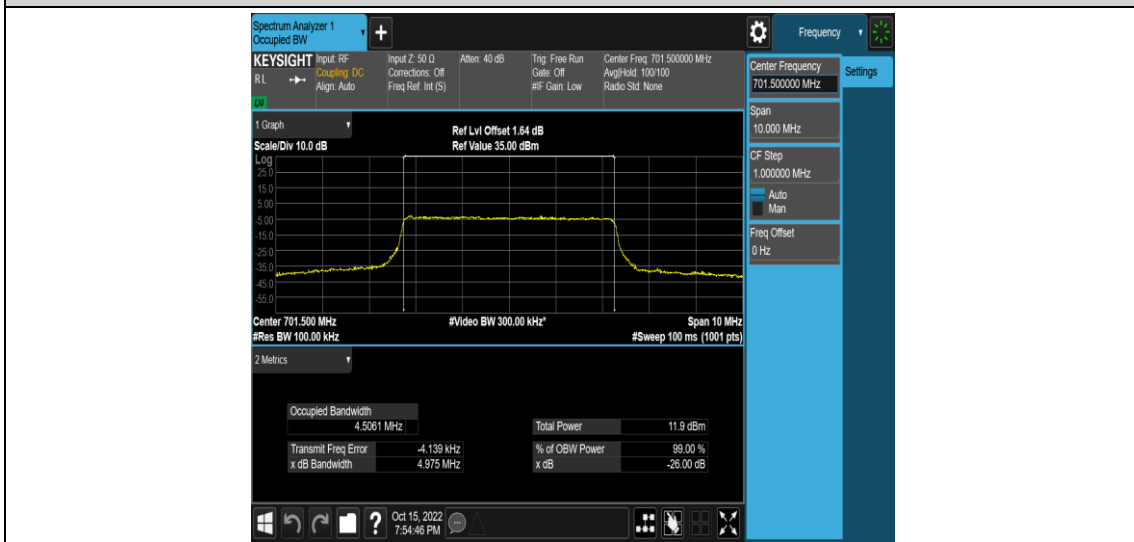

Band12-5MHz-QPSK-23035-25RB#0

Band12-5MHz-QPSK-23095-25RB#0

Band12-5MHz-QPSK-23155-25RB#0

Band12-5MHz-16QAM-23035-25RB#0

Band12-5MHz-16QAM-23095-25RB#0

Band12-5MHz-16QAM-23155-25RB#0

Band12-10MHz-QPSK-23060-50RB#0