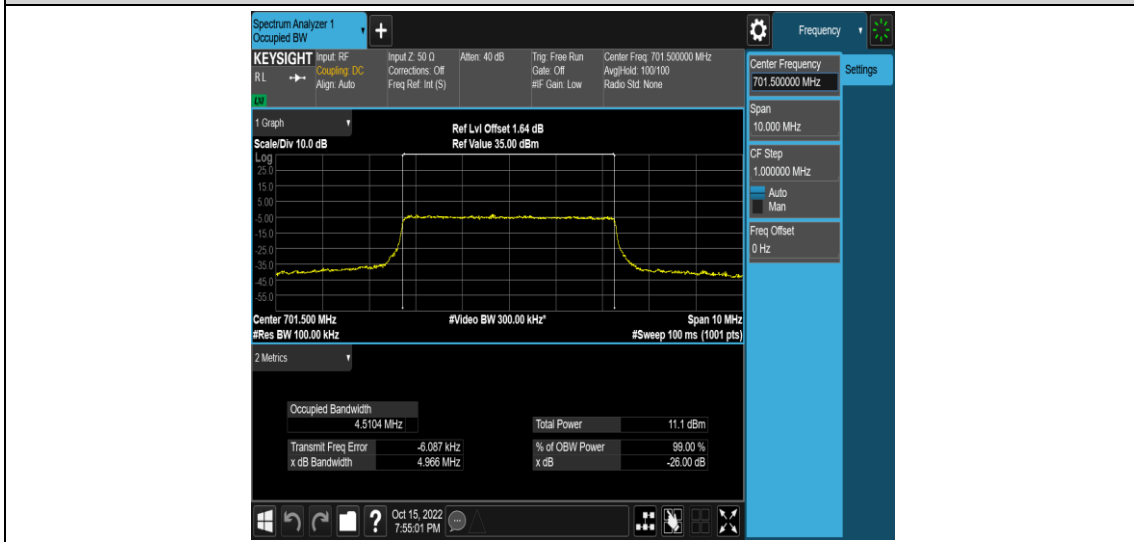

Band12-5MHz-QPSK-23035-25RB#0

Band12-5MHz-QPSK-23095-25RB#0

Band12-5MHz-QPSK-23155-25RB#0

Band12-5MHz-16QAM-23035-25RB#0

Band12-5MHz-16QAM-23095-25RB#0

Band12-5MHz-16QAM-23155-25RB#0

Band12-10MHz-QPSK-23060-50RB#0