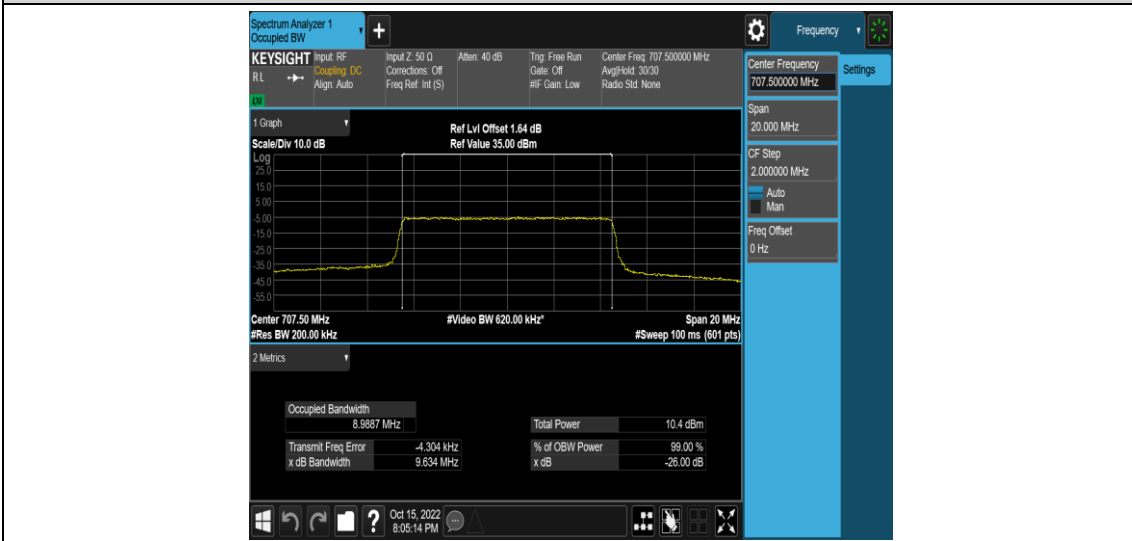

Band12-10MHz-QPSK-23095-50RB#0