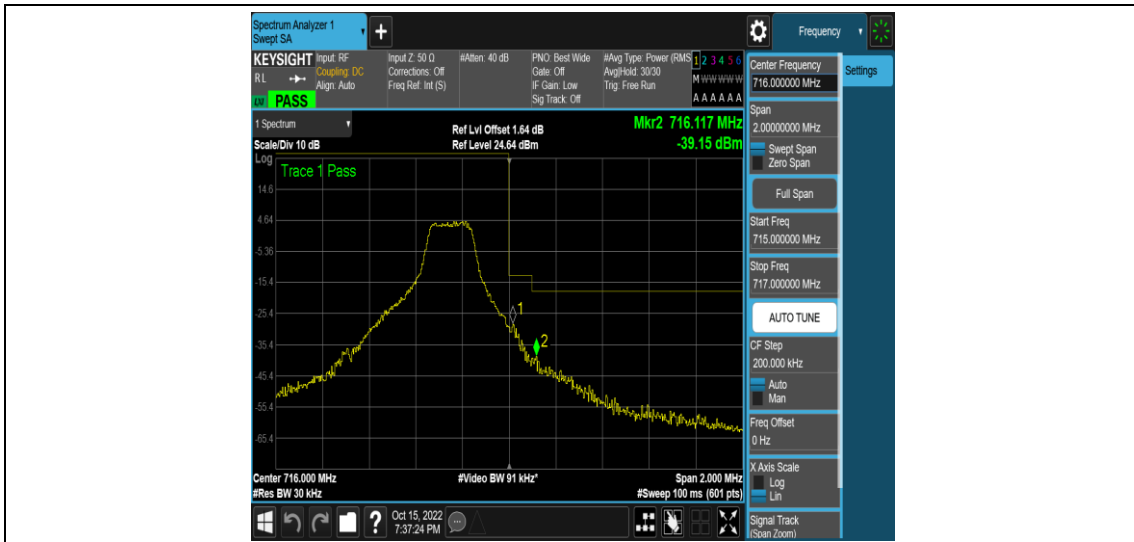

### Test Graphs

Band12-1.4MHz-QPSK-23173-6RB#0

Band12-1.4MHz-16QAM-23017-1RB#0

Band12-1.4MHz-16QAM-23017-1RB#5

Band12-1.4MHz-16QAM-23017-6RB#0

Band12-1.4MHz-16QAM-23173-1RB#0

Band12-1.4MHz-16QAM-23173-1RB#5