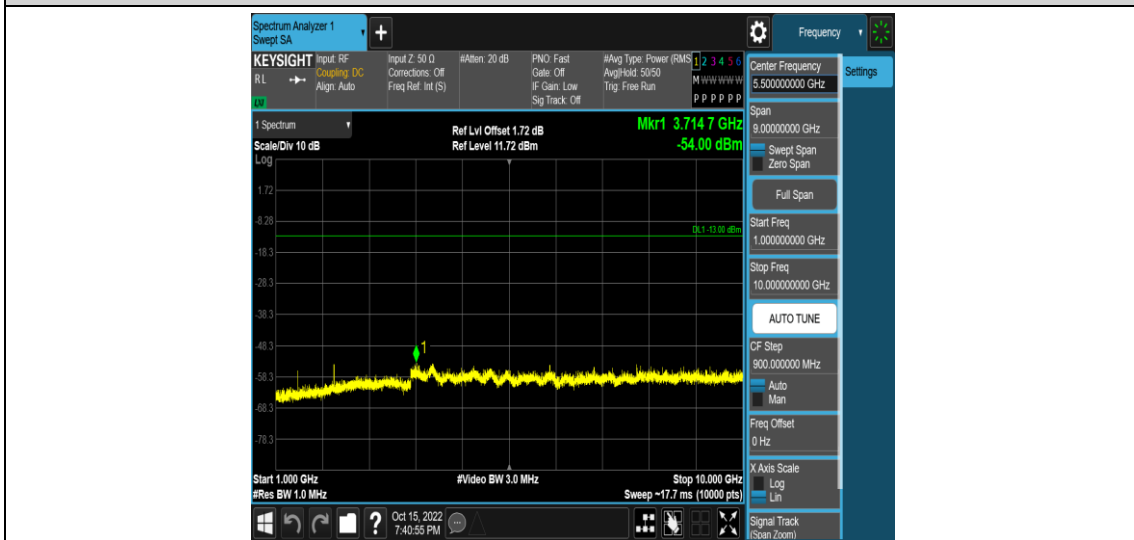

Band12-1.4MHz-16QAM-23095-1RB#0-Range4:1000~10000MHz