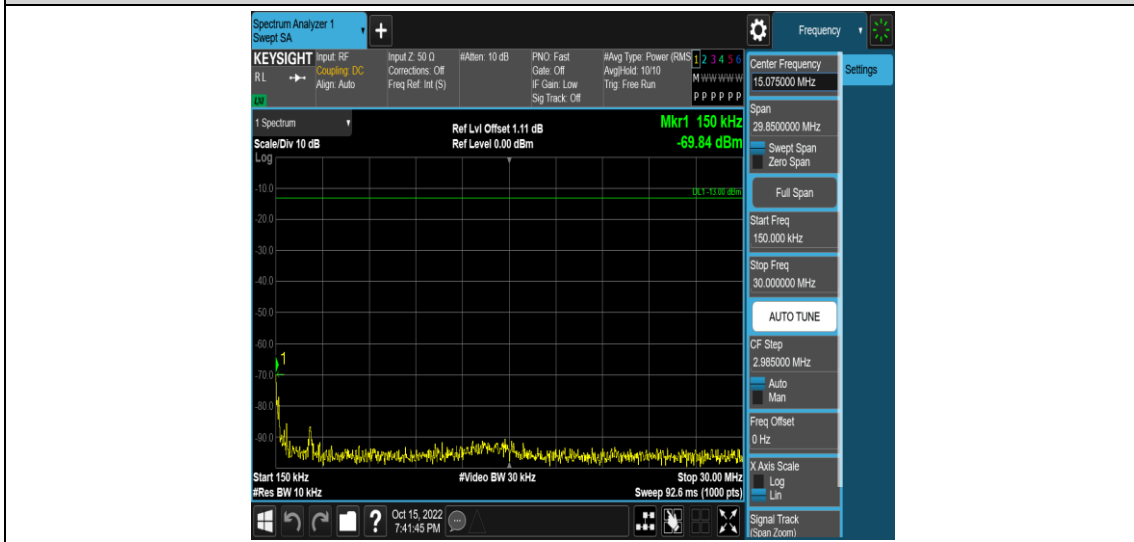

Band12-1.4MHz-16QAM-23173-1RB#0-Range2:0.15~30MHz