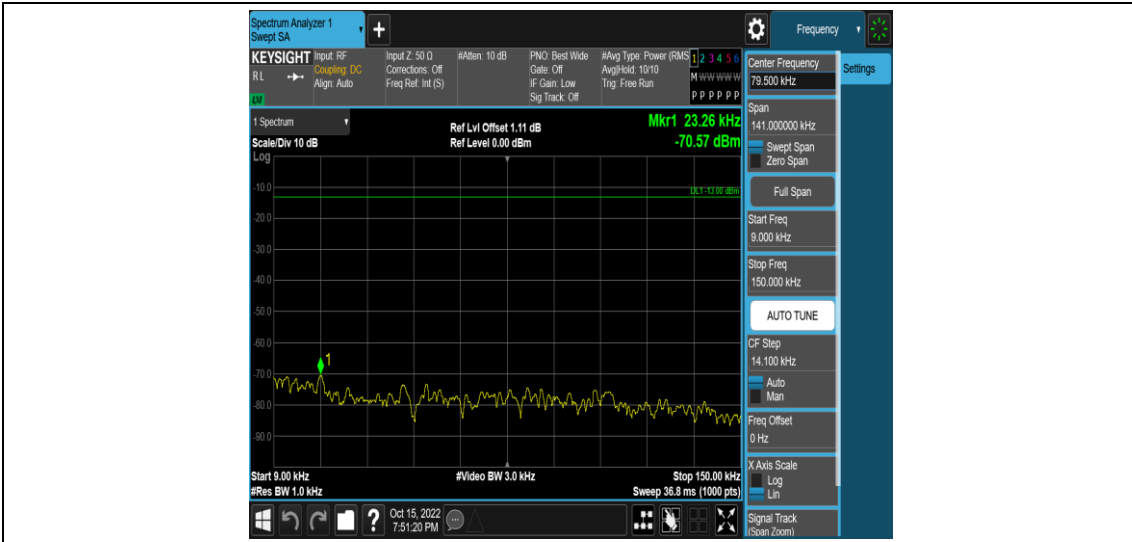

Band12-3MHz-16QAM-23165-1RB#0-Range1:0.009~0.15MHz