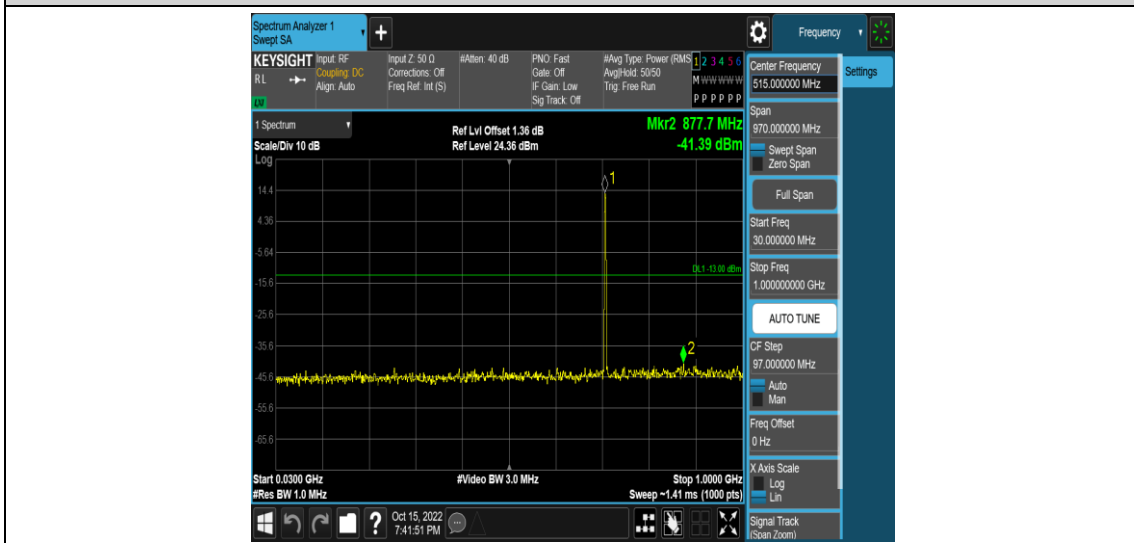

Band12-1.4MHz-16QAM-23173-1RB#0-Range3:30~1000MHz

Band12-1.4MHz-16QAM-23173-1RB#0-Range4:1000~10000MHz