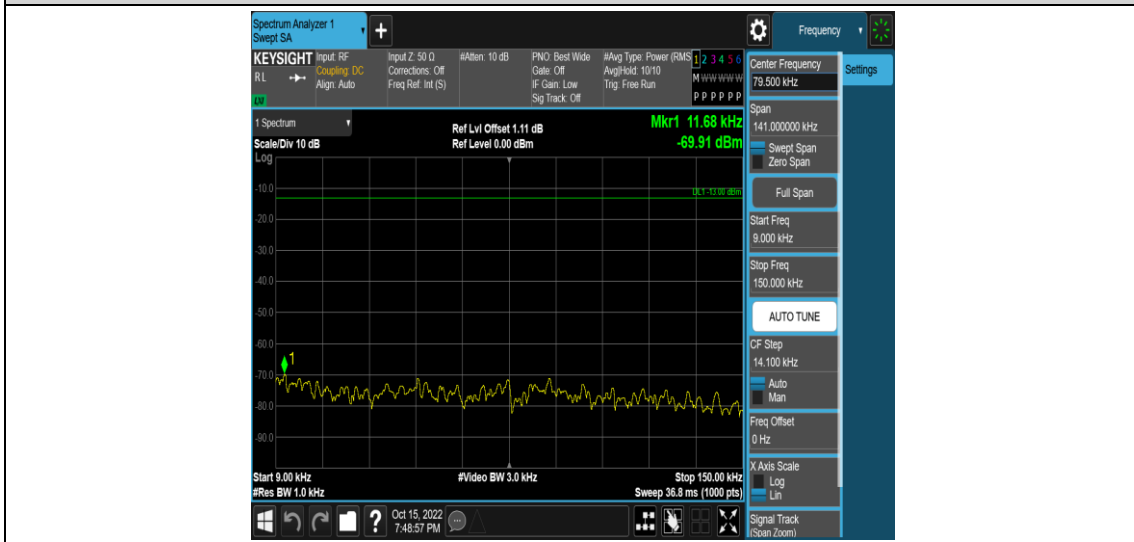

Band12-3MHz-16QAM-23025-1RB#0-Range1:0.009~0.15MHz