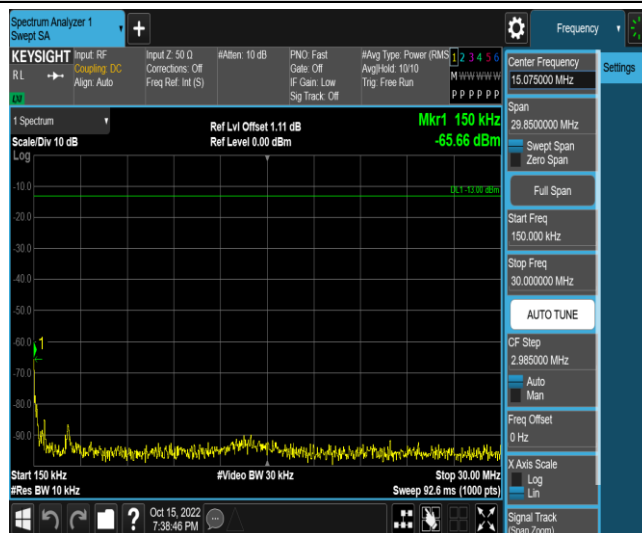

Band12-1.4MHz-QPSK-23017-1RB#0-Range2:0.15~30MHz