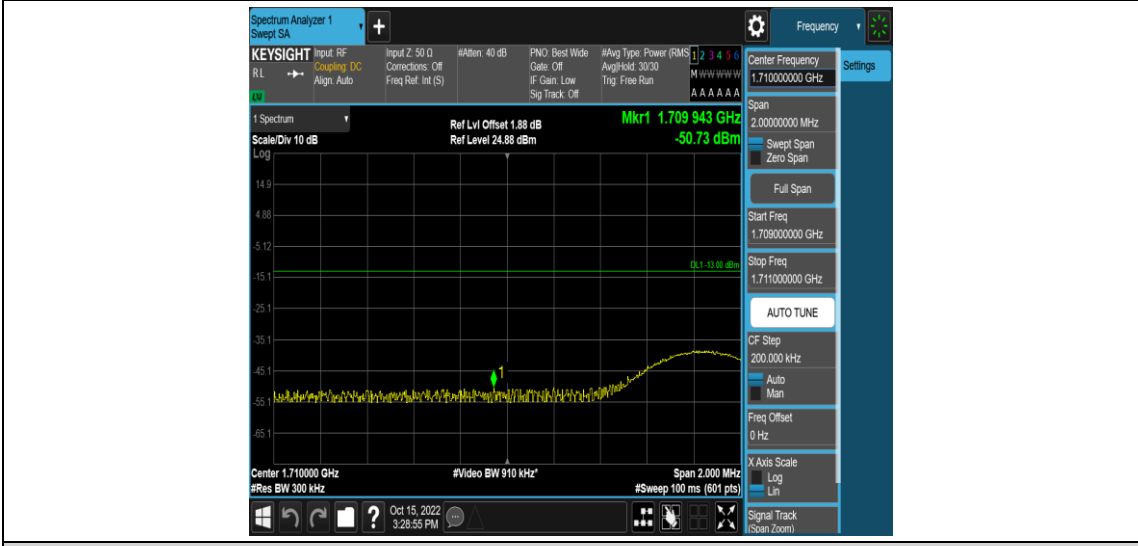

Band4-15MHz-16QAM-20025-1RB#74

Band4-15MHz-16QAM-20025-75RB#0