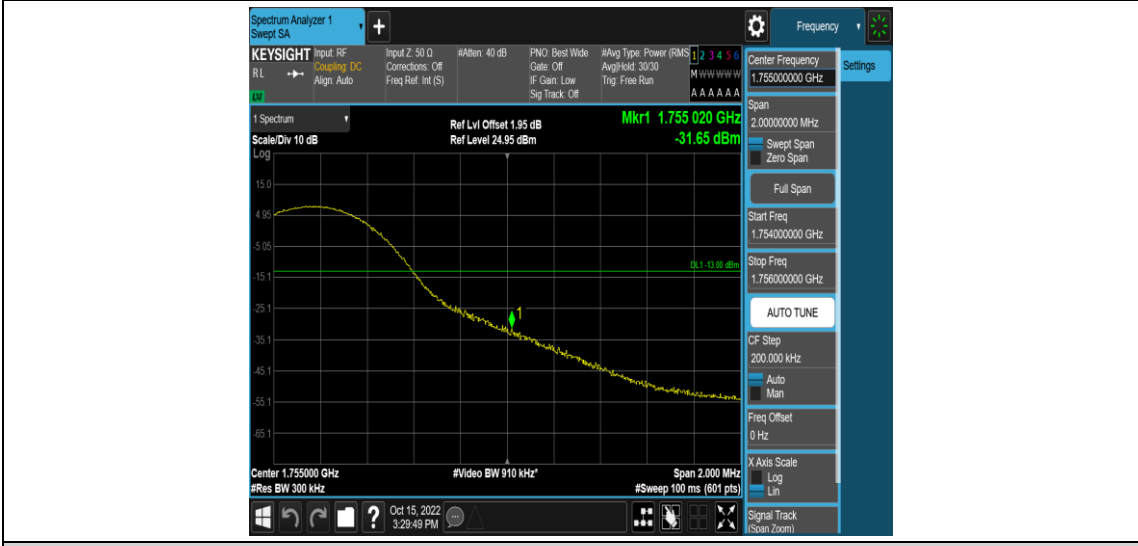

Band4-10MHz-16QAM-20000-1RB#49

Band4-10MHz-16QAM-20000-50RB#0

Band4-10MHz-16QAM-20350-1RB#0

Band4-10MHz-16QAM-20350-1RB#49

Band4-10MHz-16QAM-20350-50RB#0

Band4-15MHz-QPSK-20325-1RB#0

Band4-15MHz-QPSK-20325-1RB#74