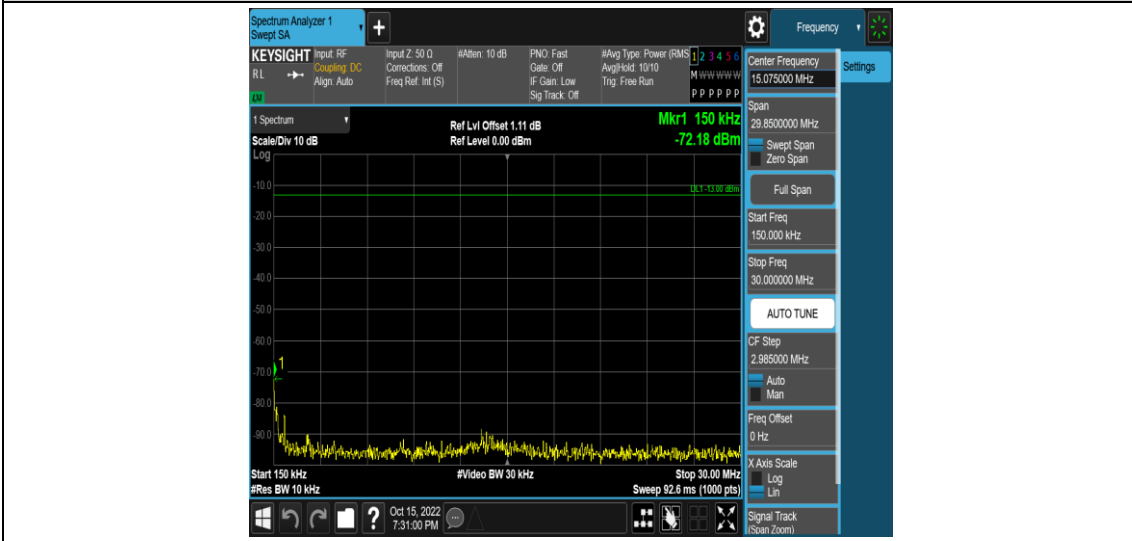

Band5-10MHz-16QAM-20450-1RB#0-Range4:1000~10000MHz

Band5-10MHz-16QAM-20525-1RB#0-Range1:0.009~0.15MHz

Band5-10MHz-16QAM-20525-1RB#0-Range2:0.15~30MHz

Band5-10MHz-16QAM-20525-1RB#0-Range3:30~1000MHz

Band5-10MHz-16QAM-20525-1RB#0-Range4:1000~10000MHz

Band5-10MHz-16QAM-20600-1RB#0-Range1:0.009~0.15MHz

Band5-10MHz-16QAM-20600-1RB#0-Range2:0.15~30MHz

Band5-10MHz-16QAM-20600-1RB#0-Range3:30~1000MHz

Band5-10MHz-16QAM-20600-1RB#0-Range4:1000~10000MHz

Appendix F: Frequency Stability