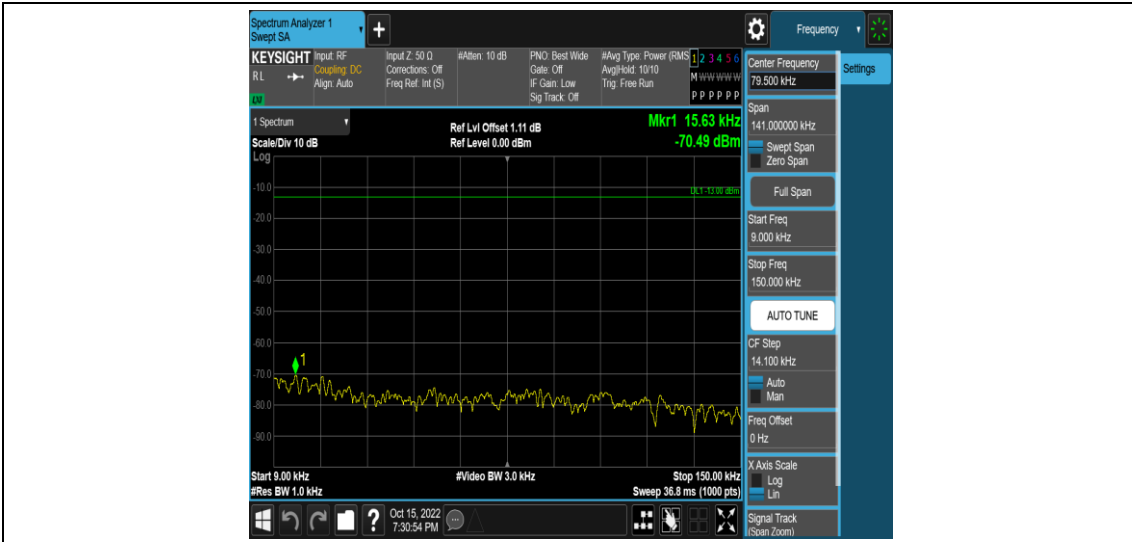

Band5-10MHz-16QAM-20600-1RB#0-Range1:0.009~0.15MHz