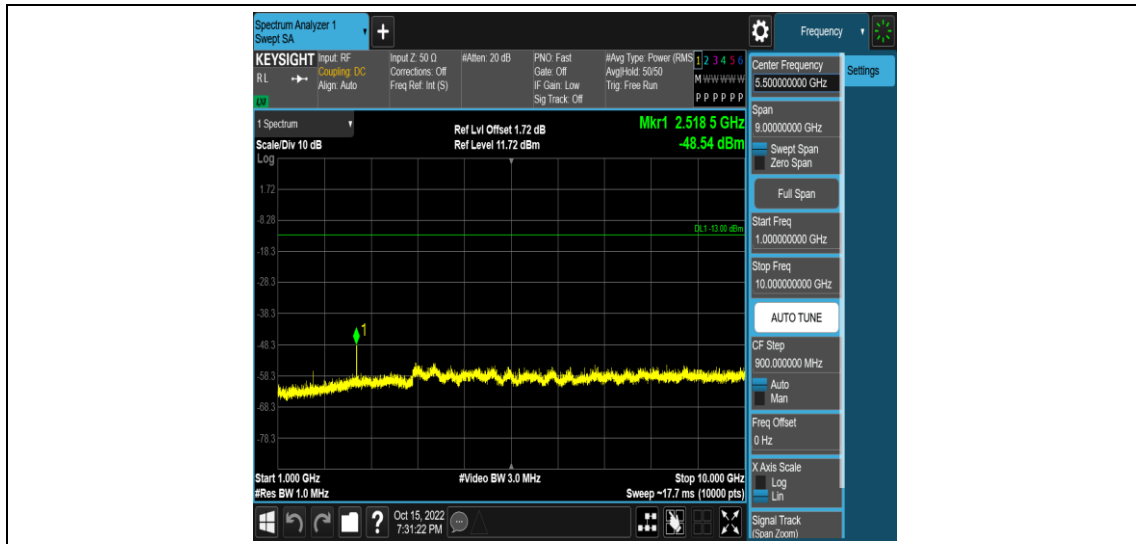

Band5-10MHz-16QAM-20600-1RB#0-Range1:0.009~0.15MHz

Band5-10MHz-16QAM-20600-1RB#0-Range2:0.15~30MHz

Band5-10MHz-16QAM-20600-1RB#0-Range3:30~1000MHz

Band5-10MHz-16QAM-20600-1RB#0-Range4:1000~10000MHz

Appendix F: Frequency Stability