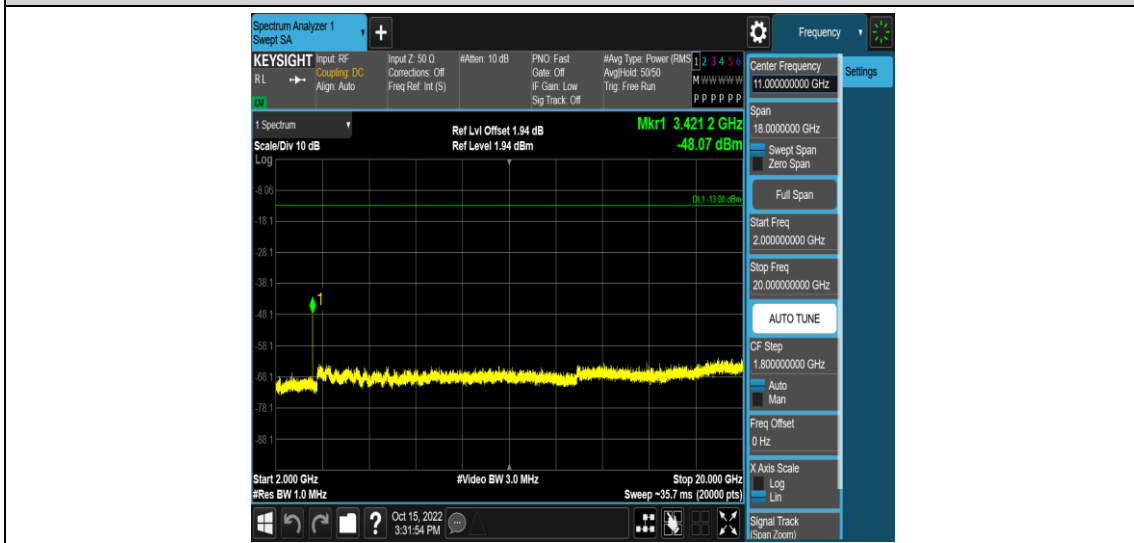

Band4-15MHz-QPSK-20325-1RB#0-Range5:2000~20000MHz

Band4-15MHz-16QAM-2025-1RB#0-Range1:0.009~0.15MHz

Band4-15MHz-16QAM-2025-1RB#0-Range2:0.15~30MHz

Band4-15MHz-16QAM-2025-1RB#0-Range3:30~1000MHz

Band4-15MHz-16QAM-20025-1RB#0-Range4:1000~2000MHz

Band4-15MHz-16QAM-20025-1RB#0-Range5:2000~20000MHz

Band4-15MHz-16QAM-20175-1RB#0-Range1:0.009~0.15MHz

Band4-15MHz-16QAM-20175-1RB#0-Range2:0.15~30MHz

Band4-15MHz-16QAM-20175-1RB#0-Range3:30~1000MHz

Band4-15MHz-16QAM-20175-1RB#0-Range4:1000~2000MHz