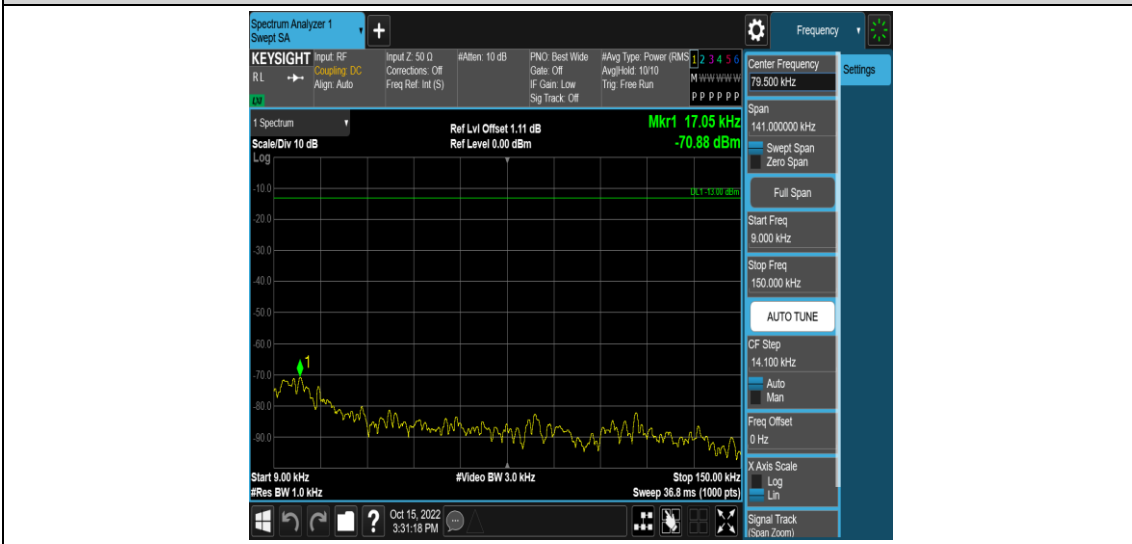

Band4-15MHz-QPSK-20025-1RB#0-Range5:2000~20000MHz

Band4-15MHz-QPSK-20175-1RB#0-Range1:0.009~0.15MHz

Band4-15MHz-QPSK-20175-1RB#0-Range2:0.15~30MHz

Band4-15MHz-QPSK-20175-1RB#0-Range3:30~1000MHz

Band4-15MHz-QPSK-20175-1RB#0-Range4:1000~2000MHz

Band4-15MHz-QPSK-20175-1RB#0-Range5:2000~20000MHz

Band4-15MHz-QPSK-20325-1RB#0-Range1:0.009~0.15MHz

Band4-15MHz-QPSK-20325-1RB#0-Range2:0.15~30MHz

Band4-15MHz-QPSK-20325-1RB#0-Range3:30~1000MHz

Band4-15MHz-QPSK-20325-1RB#0-Range4:1000~2000MHz

Band4-15MHz-QPSK-20325-1RB#0-Range5:2000~20000MHz

Band4-15MHz-16QAM-2025-1RB#0-Range1:0.009~0.15MHz

Band4-15MHz-16QAM-2025-1RB#0-Range2:0.15~30MHz

Band4-15MHz-16QAM-2025-1RB#0-Range3:30~1000MHz

Band4-15MHz-16QAM-20025-1RB#0-Range4:1000~2000MHz

Band4-15MHz-16QAM-20025-1RB#0-Range5:2000~20000MHz

Band4-15MHz-16QAM-20175-1RB#0-Range1:0.009~0.15MHz

Band4-15MHz-16QAM-20175-1RB#0-Range2:0.15~30MHz

Band4-15MHz-16QAM-20175-1RB#0-Range3:30~1000MHz

Band4-15MHz-16QAM-20175-1RB#0-Range4:1000~2000MHz