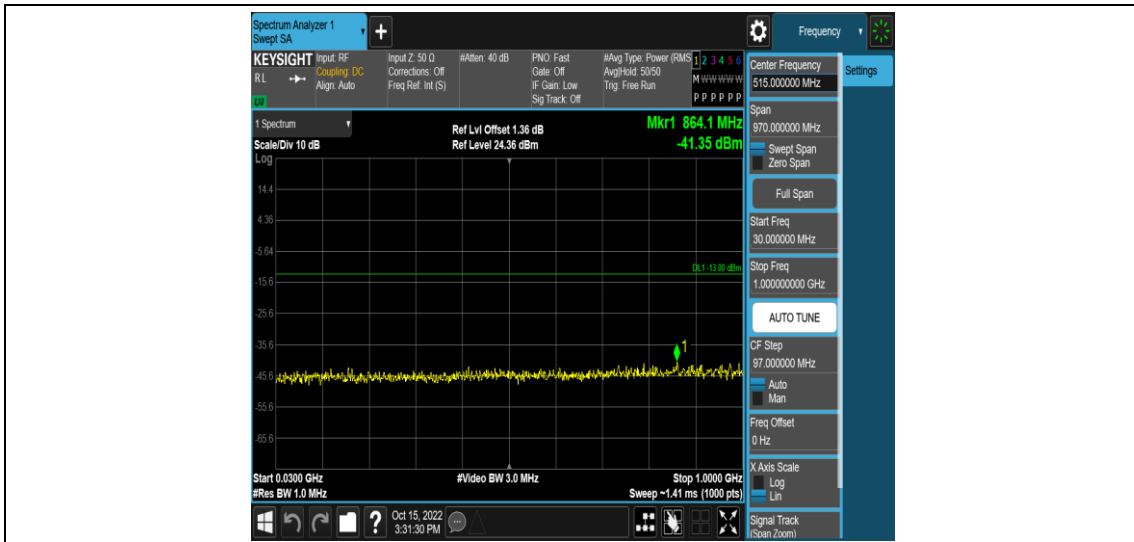

Band4-15MHz-QPSK-20325-1RB#0-Range5:2000~20000MHz

Band4-15MHz-16QAM-2025-1RB#0-Range1:0.009~0.15MHz

Band4-15MHz-16QAM-2025-1RB#0-Range2:0.15~30MHz

Band4-15MHz-16QAM-2025-1RB#0-Range3:30~1000MHz

Band4-15MHz-16QAM-20025-1RB#0-Range4:1000~2000MHz

Band4-15MHz-16QAM-20025-1RB#0-Range5:2000~20000MHz

Band4-15MHz-16QAM-20175-1RB#0-Range1:0.009~0.15MHz

Band4-15MHz-16QAM-20175-1RB#0-Range2:0.15~30MHz

Band4-15MHz-16QAM-20175-1RB#0-Range3:30~1000MHz

Band4-15MHz-16QAM-20175-1RB#0-Range4:1000~2000MHz