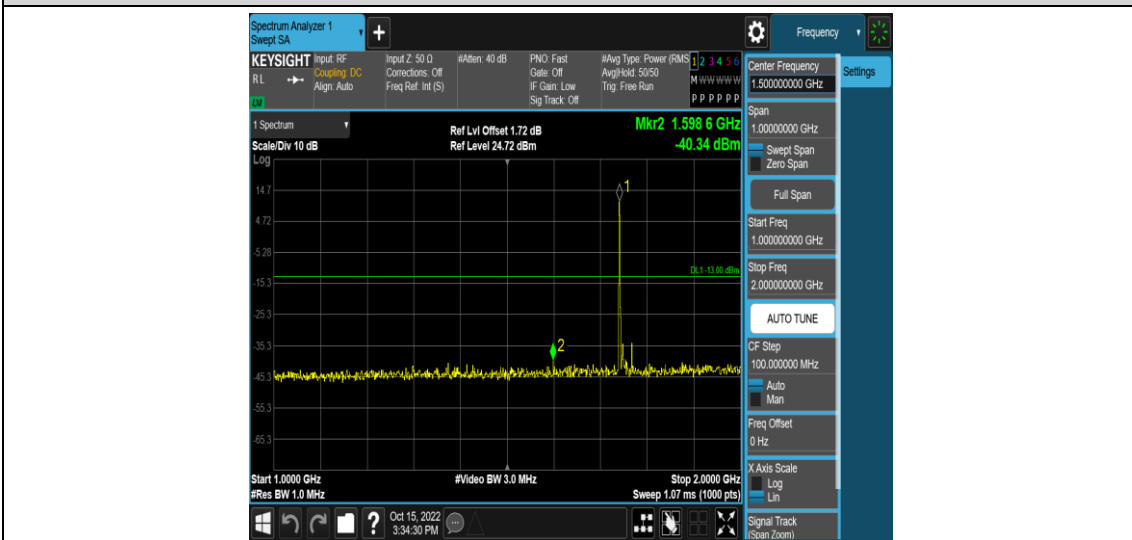

Band4-15MHz-16QAM-20025-1RB#0-Range5:2000~20000MHz

Band4-15MHz-16QAM-20175-1RB#0-Range1:0.009~0.15MHz

Band4-15MHz-16QAM-20175-1RB#0-Range2:0.15~30MHz

Band4-15MHz-16QAM-20175-1RB#0-Range3:30~1000MHz

Band4-15MHz-16QAM-20175-1RB#0-Range4:1000~2000MHz

Band4-15MHz-16QAM-20325-1RB#0-Range3:30~1000MHz

Band4-15MHz-16QAM-20325-1RB#0-Range4:1000~2000MHz

Band4-15MHz-16QAM-20325-1RB#0-Range5:2000~20000MHz

Band4-20MHz-QPSK-20050-1RB#0-Range1:0.009~0.15MHz

Band4-20MHz-QPSK-20050-1RB#0-Range2:0.15~30MHz