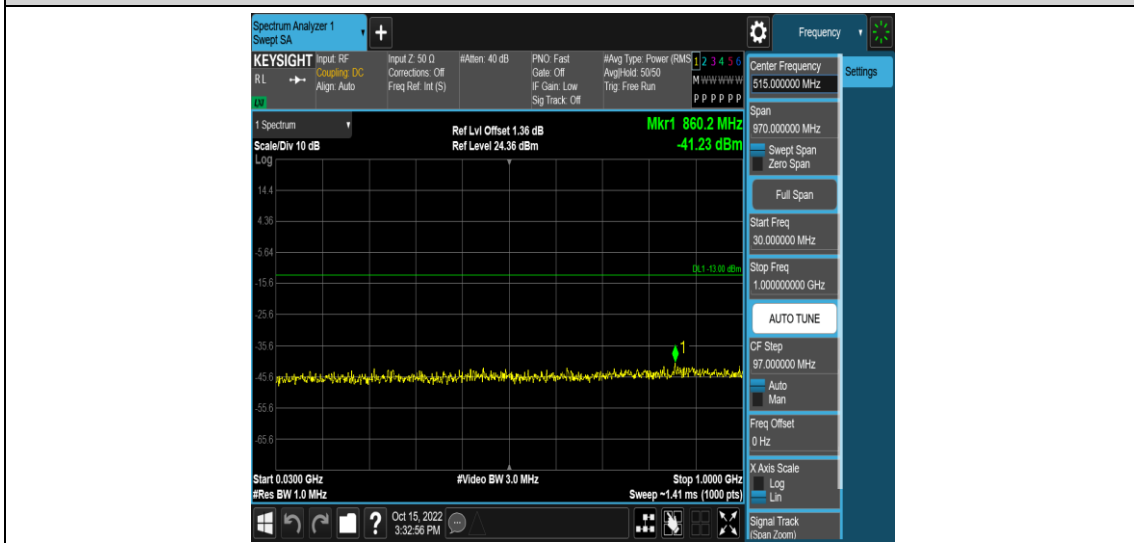

Band4-15MHz-16QAM-20025-1RB#0-Range5:2000~20000MHz

Band4-15MHz-16QAM-20175-1RB#0-Range1:0.009~0.15MHz

Band4-15MHz-16QAM-20175-1RB#0-Range2:0.15~30MHz

Band4-15MHz-16QAM-20175-1RB#0-Range3:30~1000MHz

Band4-15MHz-16QAM-20175-1RB#0-Range4:1000~2000MHz

Band4-15MHz-16QAM-20325-1RB#0-Range3:30~1000MHz

Band4-15MHz-16QAM-20325-1RB#0-Range4:1000~2000MHz

Band4-15MHz-16QAM-20325-1RB#0-Range5:2000~20000MHz

Band4-20MHz-QPSK-20050-1RB#0-Range1:0.009~0.15MHz

Band4-20MHz-QPSK-20050-1RB#0-Range2:0.15~30MHz