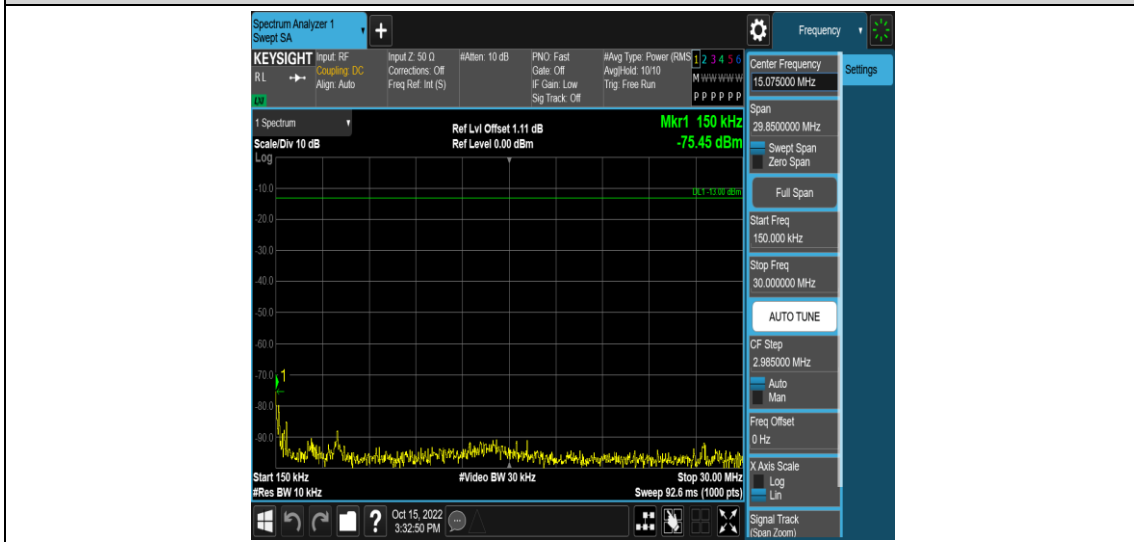

Band4-15MHz-QPSK-20175-1RB#0-Range5:2000~20000MHz

Band4-15MHz-QPSK-20325-1RB#0-Range1:0.009~0.15MHz

Band4-15MHz-QPSK-20325-1RB#0-Range2:0.15~30MHz

Band4-15MHz-QPSK-20325-1RB#0-Range3:30~1000MHz

Band4-15MHz-QPSK-20325-1RB#0-Range4:1000~2000MHz

Band4-15MHz-QPSK-20325-1RB#0-Range5:2000~20000MHz

Band4-15MHz-16QAM-2025-1RB#0-Range1:0.009~0.15MHz

Band4-15MHz-16QAM-2025-1RB#0-Range2:0.15~30MHz

Band4-15MHz-16QAM-2025-1RB#0-Range3:30~1000MHz

Band4-15MHz-16QAM-20025-1RB#0-Range4:1000~2000MHz

Band4-15MHz-16QAM-20025-1RB#0-Range5:2000~20000MHz

Band4-15MHz-16QAM-20175-1RB#0-Range1:0.009~0.15MHz

Band4-15MHz-16QAM-20175-1RB#0-Range2:0.15~30MHz

Band4-15MHz-16QAM-20175-1RB#0-Range3:30~1000MHz

Band4-15MHz-16QAM-20175-1RB#0-Range4:1000~2000MHz