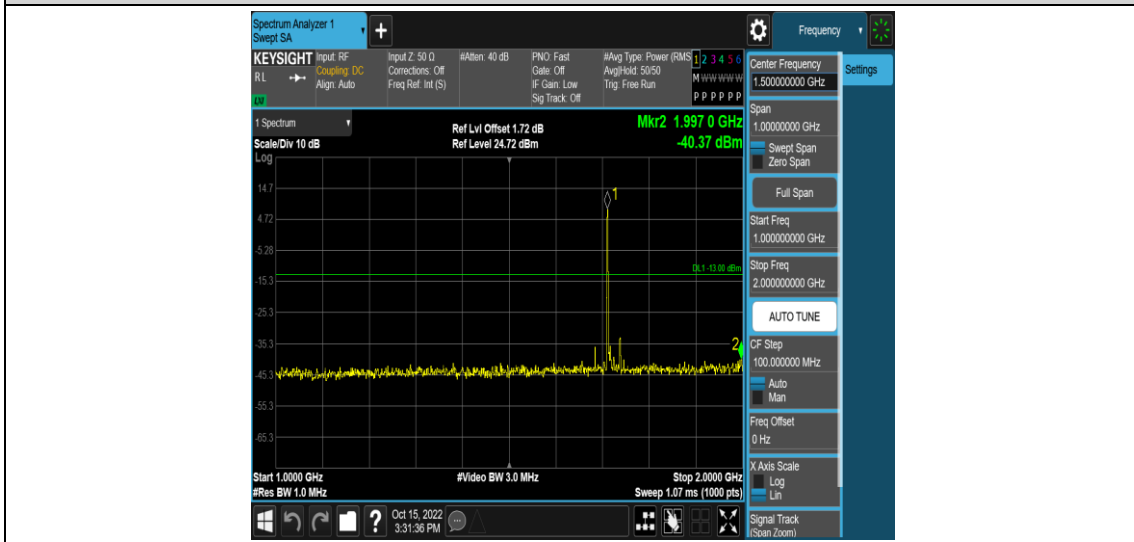

Band4-15MHz-QPSK-20325-1RB#0-Range5:2000~20000MHz

Band4-15MHz-16QAM-2025-1RB#0-Range1:0.009~0.15MHz

Band4-15MHz-16QAM-2025-1RB#0-Range2:0.15~30MHz

Band4-15MHz-16QAM-2025-1RB#0-Range3:30~1000MHz

Band4-15MHz-16QAM-20025-1RB#0-Range4:1000~2000MHz

Band4-15MHz-16QAM-20025-1RB#0-Range5:2000~20000MHz

Band4-15MHz-16QAM-20175-1RB#0-Range1:0.009~0.15MHz

Band4-15MHz-16QAM-20175-1RB#0-Range2:0.15~30MHz

Band4-15MHz-16QAM-20175-1RB#0-Range3:30~1000MHz

Band4-15MHz-16QAM-20175-1RB#0-Range4:1000~2000MHz