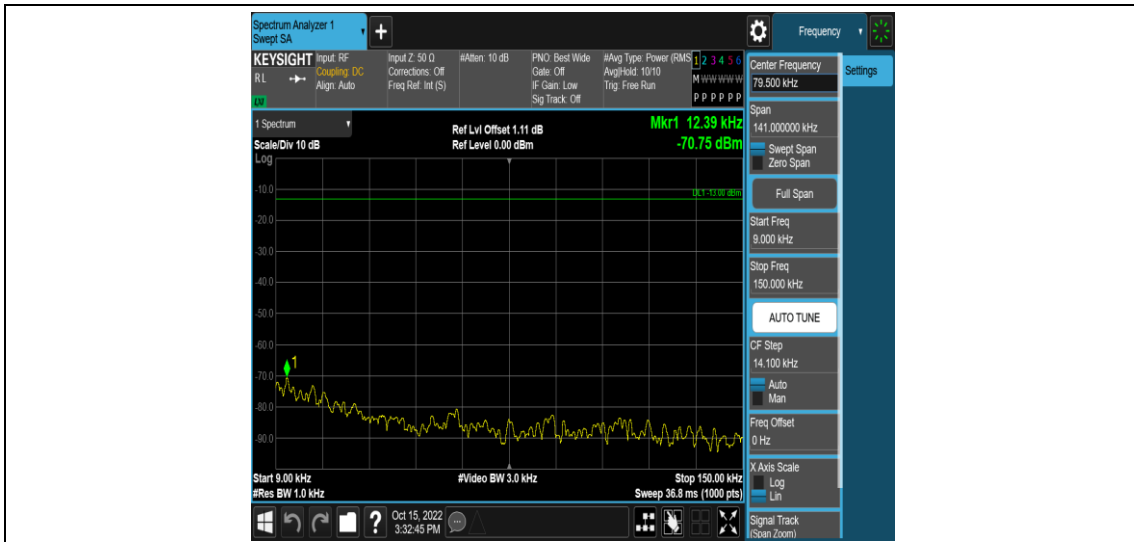

Band4-15MHz-QPSK-20175-1RB#0-Range5:2000~20000MHz

Band4-15MHz-QPSK-20325-1RB#0-Range1:0.009~0.15MHz

Band4-15MHz-QPSK-20325-1RB#0-Range2:0.15~30MHz

Band4-15MHz-QPSK-20325-1RB#0-Range3:30~1000MHz

Band4-15MHz-QPSK-20325-1RB#0-Range4:1000~2000MHz

Band4-15MHz-QPSK-20325-1RB#0-Range5:2000~20000MHz

Band4-15MHz-16QAM-2025-1RB#0-Range1:0.009~0.15MHz

Band4-15MHz-16QAM-2025-1RB#0-Range2:0.15~30MHz

Band4-15MHz-16QAM-2025-1RB#0-Range3:30~1000MHz

Band4-15MHz-16QAM-20025-1RB#0-Range4:1000~2000MHz

Band4-15MHz-16QAM-20025-1RB#0-Range5:2000~20000MHz

Band4-15MHz-16QAM-20175-1RB#0-Range1:0.009~0.15MHz

Band4-15MHz-16QAM-20175-1RB#0-Range2:0.15~30MHz

Band4-15MHz-16QAM-20175-1RB#0-Range3:30~1000MHz

Band4-15MHz-16QAM-20175-1RB#0-Range4:1000~2000MHz