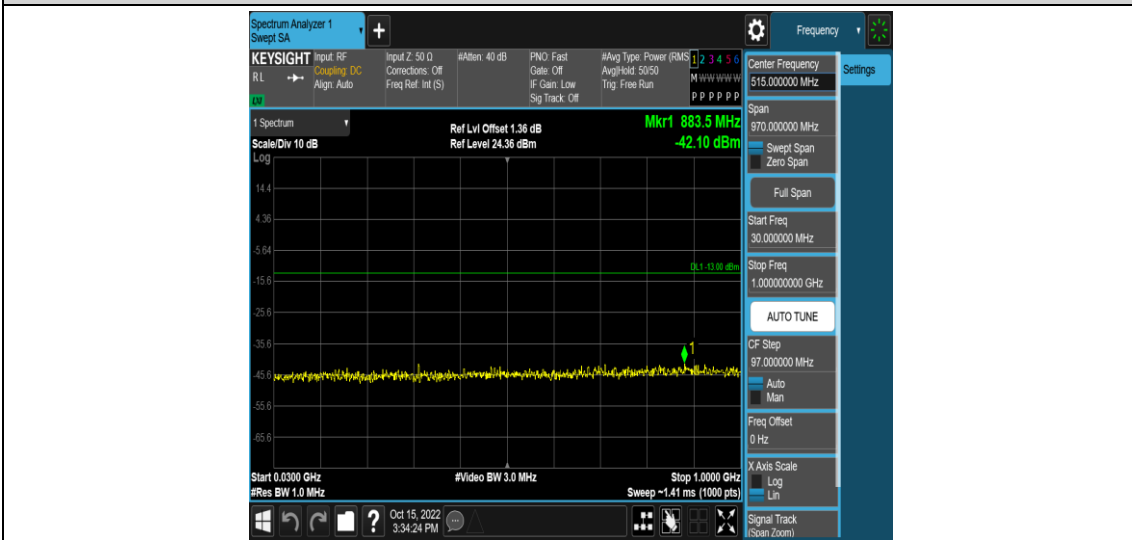

Band4-15MHz-16QAM-20025-1RB#0-Range5:2000~20000MHz

Band4-15MHz-16QAM-20175-1RB#0-Range1:0.009~0.15MHz

Band4-15MHz-16QAM-20175-1RB#0-Range2:0.15~30MHz

Band4-15MHz-16QAM-20175-1RB#0-Range3:30~1000MHz

Band4-15MHz-16QAM-20175-1RB#0-Range4:1000~2000MHz

Band4-15MHz-16QAM-20325-1RB#0-Range3:30~1000MHz

Band4-15MHz-16QAM-20325-1RB#0-Range4:1000~2000MHz

Band4-15MHz-16QAM-20325-1RB#0-Range5:2000~20000MHz

Band4-20MHz-QPSK-20050-1RB#0-Range1:0.009~0.15MHz

Band4-20MHz-QPSK-20050-1RB#0-Range2:0.15~30MHz