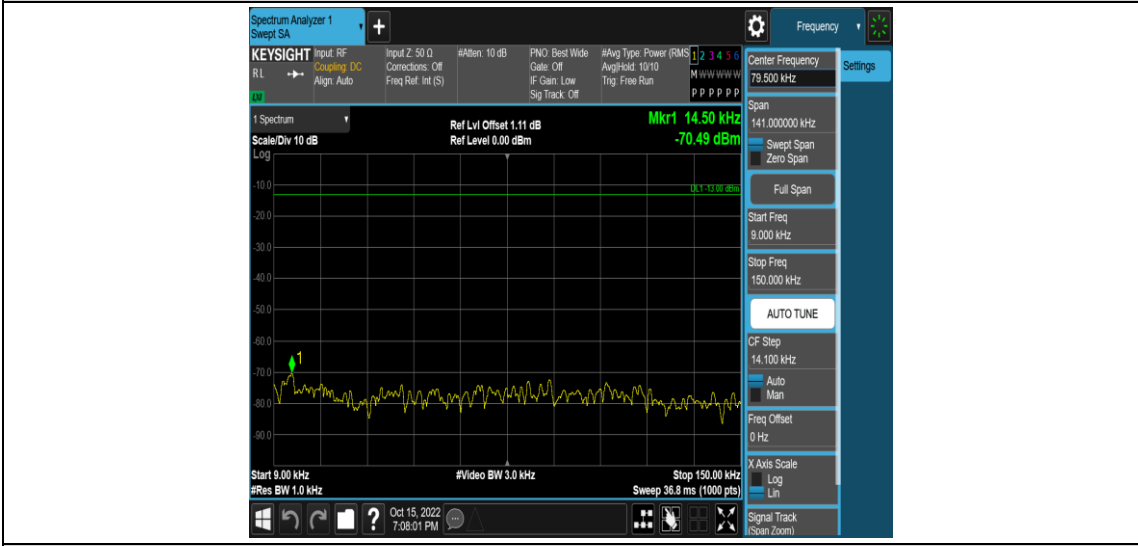

Band5-3MHz-QPSK-20415-1RB#0-Range1:0.009~0.15MHz