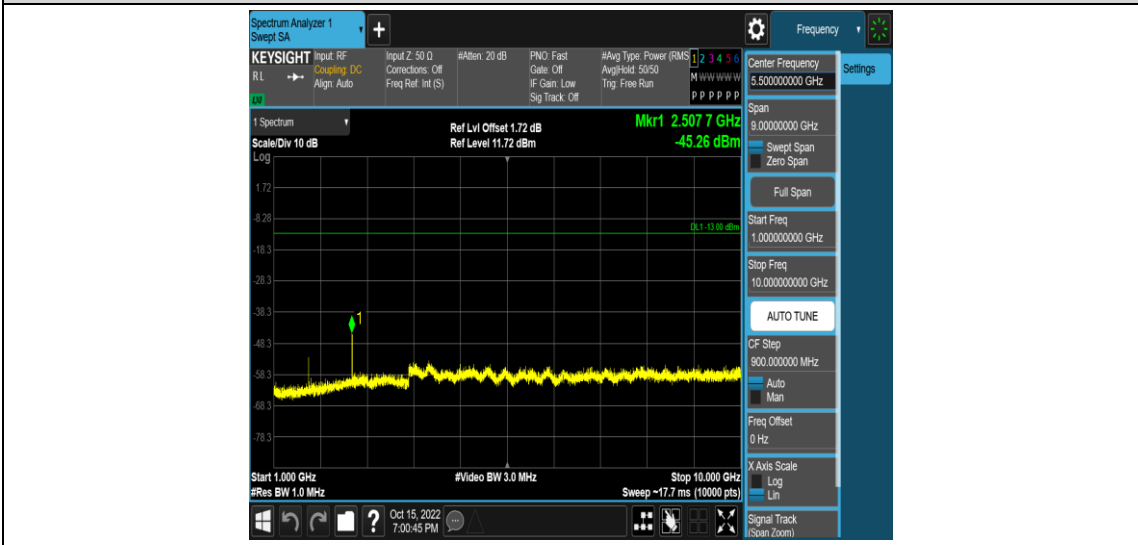

Band5-1.4MHz-16QAM-20525-1RB#0-Range4:1000~10000MHz