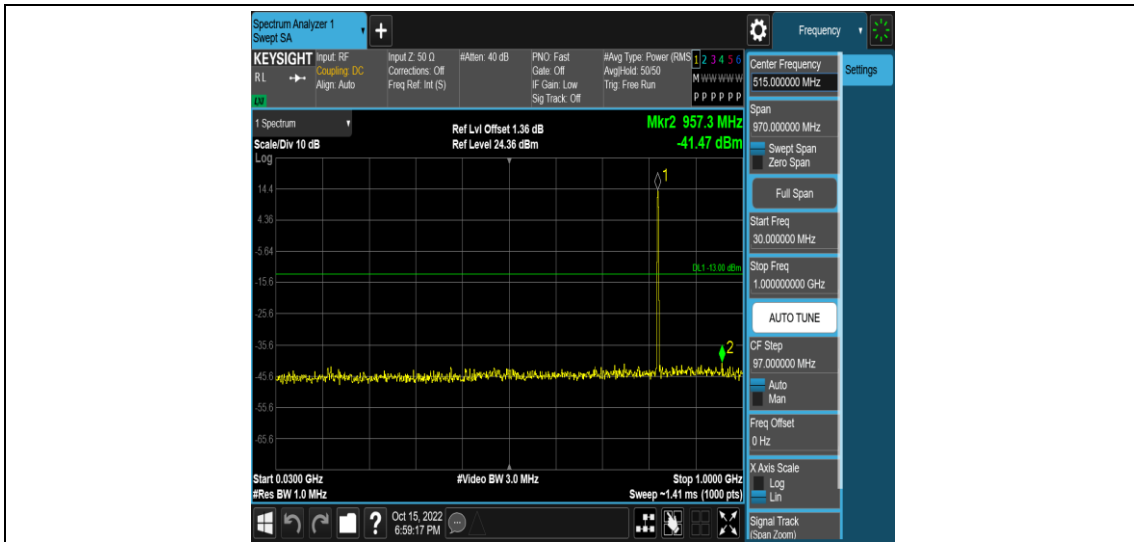

Band5-1.4MHz-QPSK-20643-1RB#0-Range2:0.15~30MHz

Band5-1.4MHz-QPSK-20643-1RB#0-Range3:30~1000MHz

Band5-1.4MHz-QPSK-20643-1RB#0-Range4:1000~10000MHz

Band5-1.4MHz-16QAM-20407-1RB#0-Range1:0.009~0.15MHz

Band5-1.4MHz-16QAM-20407-1RB#0-Range2:0.15~30MHz

Band5-1.4MHz-16QAM-20407-1RB#0-Range3:30~1000MHz

Band5-1.4MHz-16QAM-20407-1RB#0-Range4:1000~10000MHz

Band5-1.4MHz-16QAM-20525-1RB#0-Range1:0.009~0.15MHz

Band5-1.4MHz-16QAM-20525-1RB#0-Range2:0.15~30MHz

Band5-1.4MHz-16QAM-20525-1RB#0-Range3:30~1000MHz