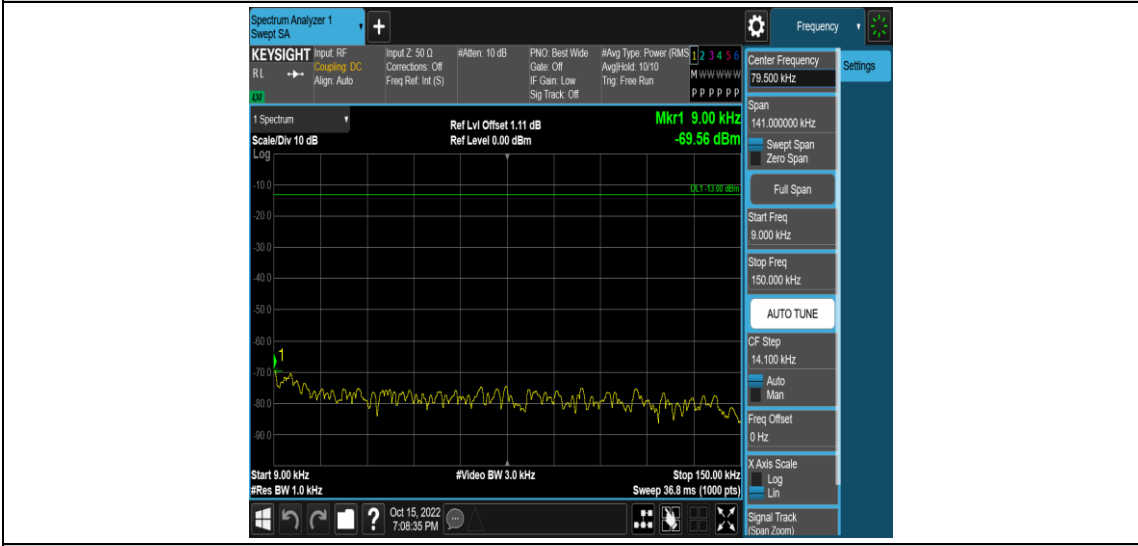

Band5-3MHz-16QAM-20415-1RB#0-Range1:0.009~0.15MHz