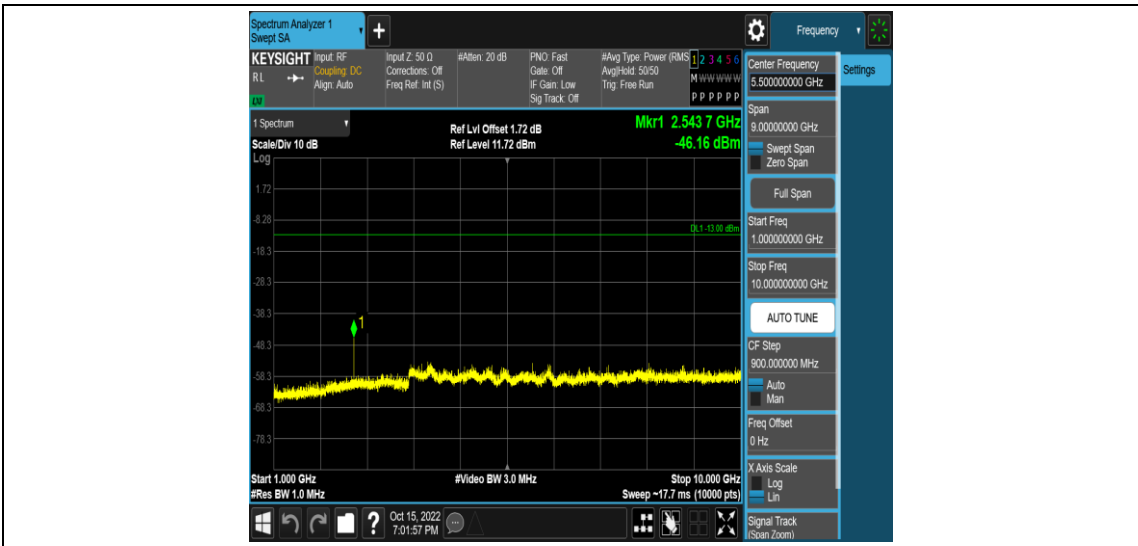

Band5-1.4MHz-16QAM-20525-1RB#0-Range4:1000~10000MHz

Band5-1.4MHz-16QAM-20643-1RB#0-Range1:0.009~0.15MHz

Band5-1.4MHz-16QAM-20643-1RB#0-Range2:0.15~30MHz

Band5-1.4MHz-16QAM-20643-1RB#0-Range3:30~1000MHz

Band5-1.4MHz-16QAM-20643-1RB#0-Range4:1000~10000MHz