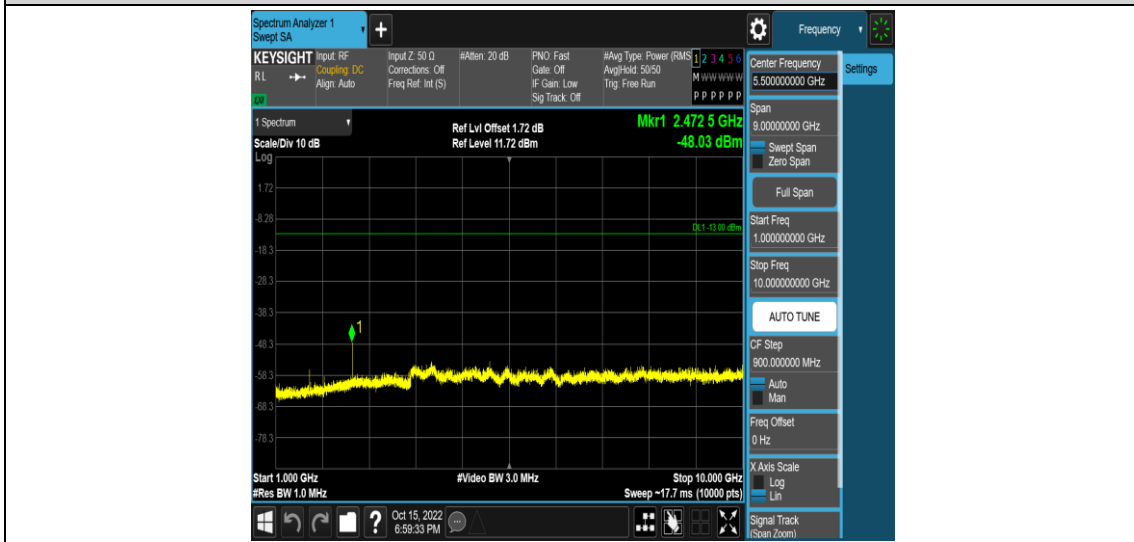

Band5-1.4MHz-QPSK-20643-1RB#0-Range2:0.15~30MHz

Band5-1.4MHz-QPSK-20643-1RB#0-Range3:30~1000MHz

Band5-1.4MHz-QPSK-20643-1RB#0-Range4:1000~10000MHz

Band5-1.4MHz-16QAM-20407-1RB#0-Range1:0.009~0.15MHz

Band5-1.4MHz-16QAM-20407-1RB#0-Range2:0.15~30MHz

Band5-1.4MHz-16QAM-20407-1RB#0-Range3:30~1000MHz

Band5-1.4MHz-16QAM-20407-1RB#0-Range4:1000~10000MHz

Band5-1.4MHz-16QAM-20525-1RB#0-Range1:0.009~0.15MHz

Band5-1.4MHz-16QAM-20525-1RB#0-Range2:0.15~30MHz

Band5-1.4MHz-16QAM-20525-1RB#0-Range3:30~1000MHz