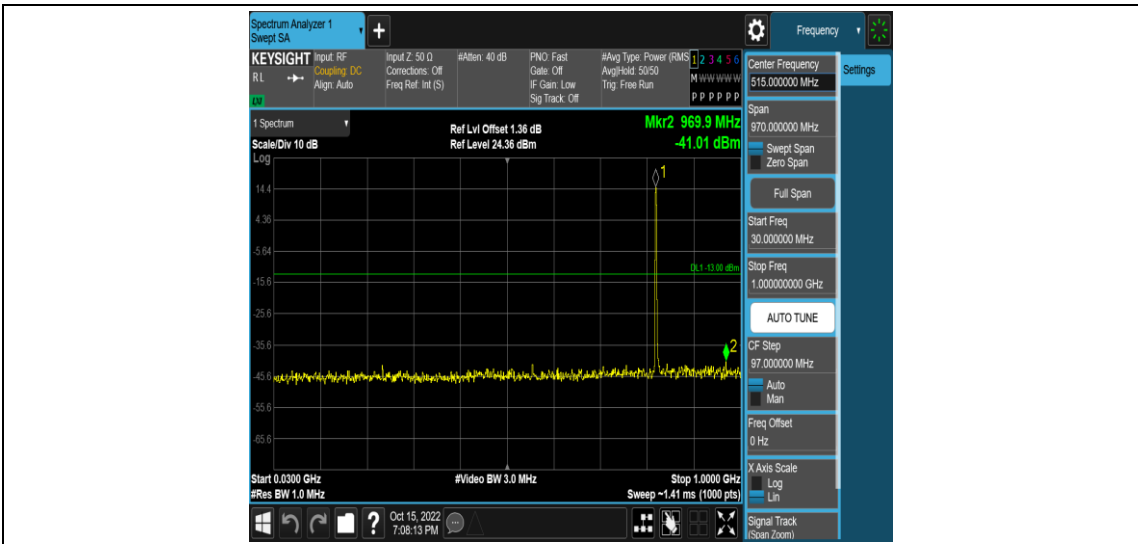

Band5-3MHz-QPSK-20415-1RB#0-Range3:30~1000MHz