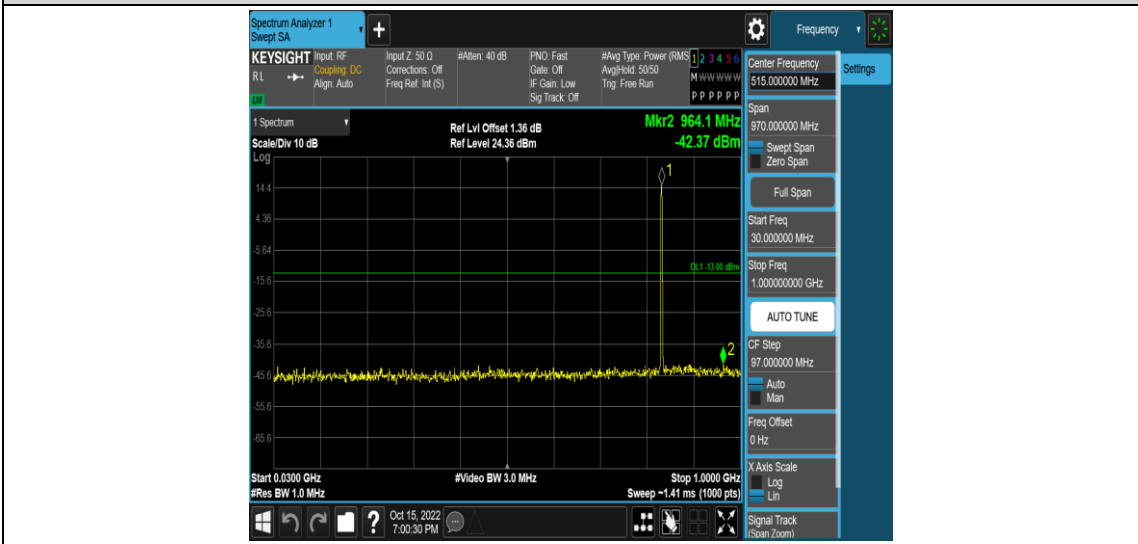

Band5-1.4MHz-16QAM-20407-1RB#0-Range3:30~1000MHz

Band5-1.4MHz-16QAM-20407-1RB#0-Range4:1000~10000MHz

Band5-1.4MHz-16QAM-20525-1RB#0-Range1:0.009~0.15MHz

Band5-1.4MHz-16QAM-20525-1RB#0-Range2:0.15~30MHz

Band5-1.4MHz-16QAM-20525-1RB#0-Range3:30~1000MHz