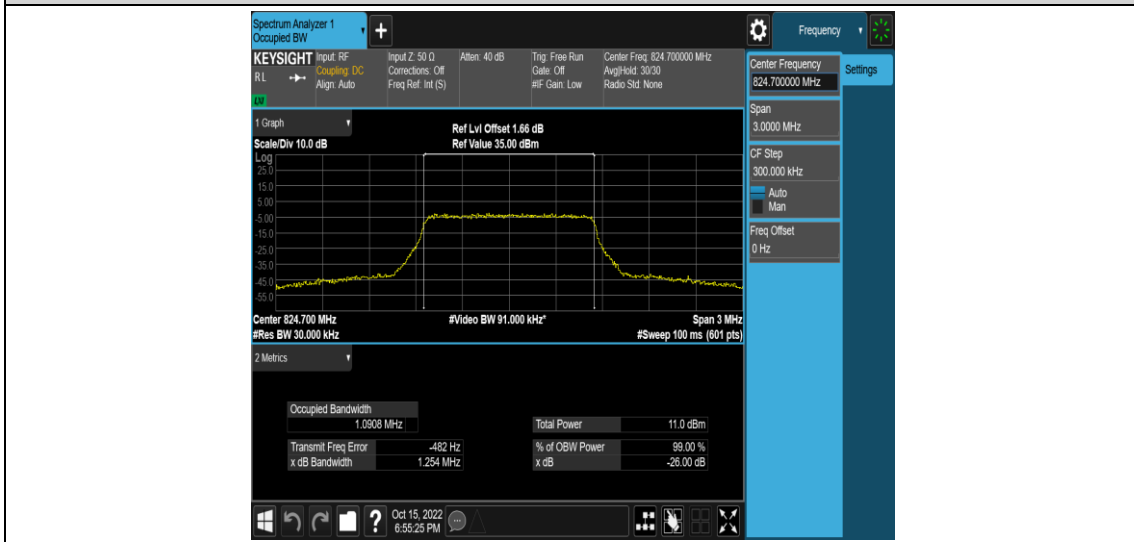

## Appendix C: 26dB Bandwidth and Occupied Bandwidth

### Test Result

Band	Bandwidth	Modulation	Channel	RB Configuration	Occupied Bandwidth (MHz)	26dB Bandwidth (MHz)	Verdict
Band5	1.4MHz	QPSK	20407	6RB#0	1.0915	1.247	PASS
Band5	1.4MHz	QPSK	20525	6RB#0	1.0883	1.259	PASS
Band5	1.4MHz	QPSK	20643	6RB#0	1.0878	1.240	PASS
Band5	1.4MHz	16QAM	20407	6RB#0	1.0908	1.254	PASS
Band5	1.4MHz	16QAM	20525	6RB#0	1.0857	1.233	PASS
Band5	1.4MHz	16QAM	20643	6RB#0	1.0899	1.265	PASS
Band5	3MHz	QPSK	20415	15RB#0	2.6896	2.846	PASS
Band5	3MHz	QPSK	20525	15RB#0	2.6886	2.859	PASS
Band5	3MHz	QPSK	20635	15RB#0	2.6948	2.854	PASS
Band5	3MHz	16QAM	20415	15RB#0	2.6883	2.841	PASS
Band5	3MHz	16QAM	20525	15RB#0	2.6856	2.855	PASS
Band5	3MHz	16QAM	20635	15RB#0	2.6931	2.845	PASS
Band5	5MHz	QPSK	20425	25RB#0	4.4996	4.837	PASS
Band5	5MHz	QPSK	20525	25RB#0	4.4967	4.792	PASS
Band5	5MHz	QPSK	20625	25RB#0	4.5093	4.804	PASS
Band5	5MHz	16QAM	20425	25RB#0	4.5001	4.796	PASS
Band5	5MHz	16QAM	20525	25RB#0	4.4939	4.836	PASS
Band5	5MHz	16QAM	20625	25RB#0	4.5084	4.799	PASS
Band5	10MHz	QPSK	20450	50RB#0	8.9939	9.562	PASS
Band5	10MHz	QPSK	20525	50RB#0	8.9690	9.499	PASS
Band5	10MHz	QPSK	20600	50RB#0	8.9888	9.516	PASS
Band5	10MHz	16QAM	20450	50RB#0	8.9869	9.495	PASS
Band5	10MHz	16QAM	20525	50RB#0	8.9612	9.492	PASS
Band5	10MHz	16QAM	20600	50RB#0	8.9866	9.512	PASS

### Test Graphs

Band5-1.4MHz-16QAM-20407-6RB#0

Band5-1.4MHz-16QAM-20525-6RB#0

Band5-1.4MHz-16QAM-20643-6RB#0

Band5-3MHz-QPSK-20415-15RB#0

Band5-3MHz-QPSK-20525-15RB#0

Band5-3MHz-QPSK-20635-15RB#0

Band5-3MHz-16QAM-20415-15RB#0