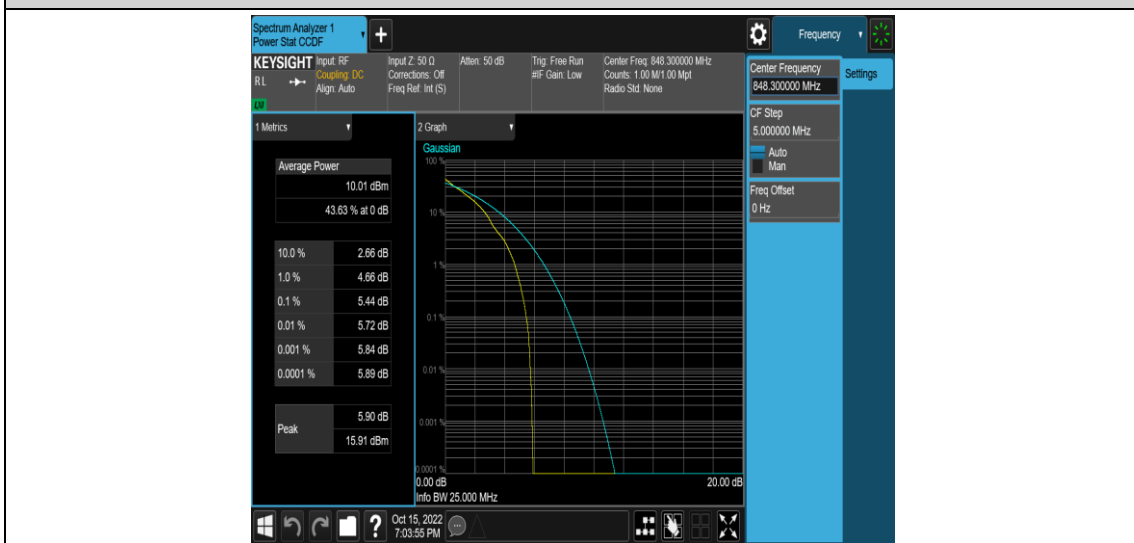

### Test Graphs

Band5-1.4MHz-QPSK-20525-6RB#0

Band5-1.4MHz-QPSK-20643-1RB#0

Band5-1.4MHz-QPSK-20643-6RB#0

Band5-1.4MHz-16QAM-20407-1RB#0

Band5-1.4MHz-16QAM-20407-6RB#0

Band5-1.4MHz-16QAM-20525-1RB#0

Band5-1.4MHz-16QAM-20525-6RB#0