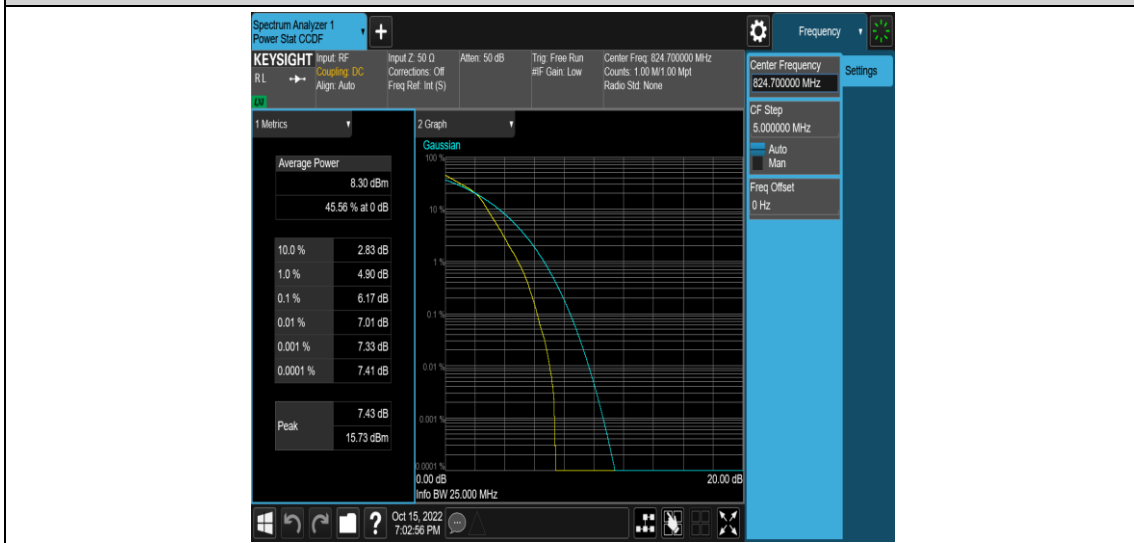

### Test Graphs

Band5-1.4MHz-QPSK-20525-6RB#0

Band5-1.4MHz-QPSK-20643-1RB#0

Band5-1.4MHz-QPSK-20643-6RB#0

Band5-1.4MHz-16QAM-20407-1RB#0

Band5-1.4MHz-16QAM-20407-6RB#0

Band5-1.4MHz-16QAM-20525-1RB#0

Band5-1.4MHz-16QAM-20525-6RB#0