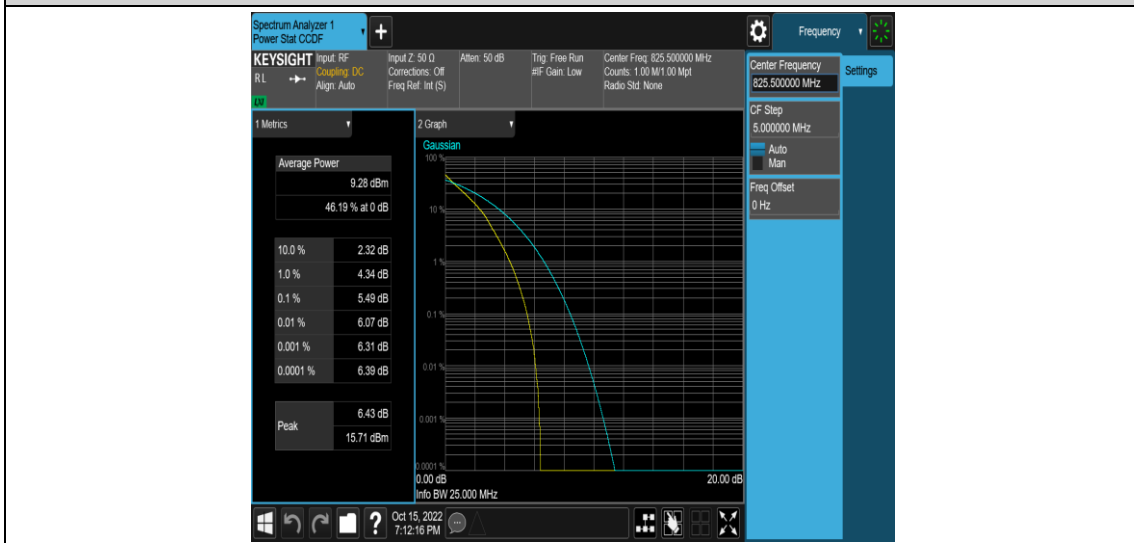

Band5-3MHz-QPSK-20415-15RB#0