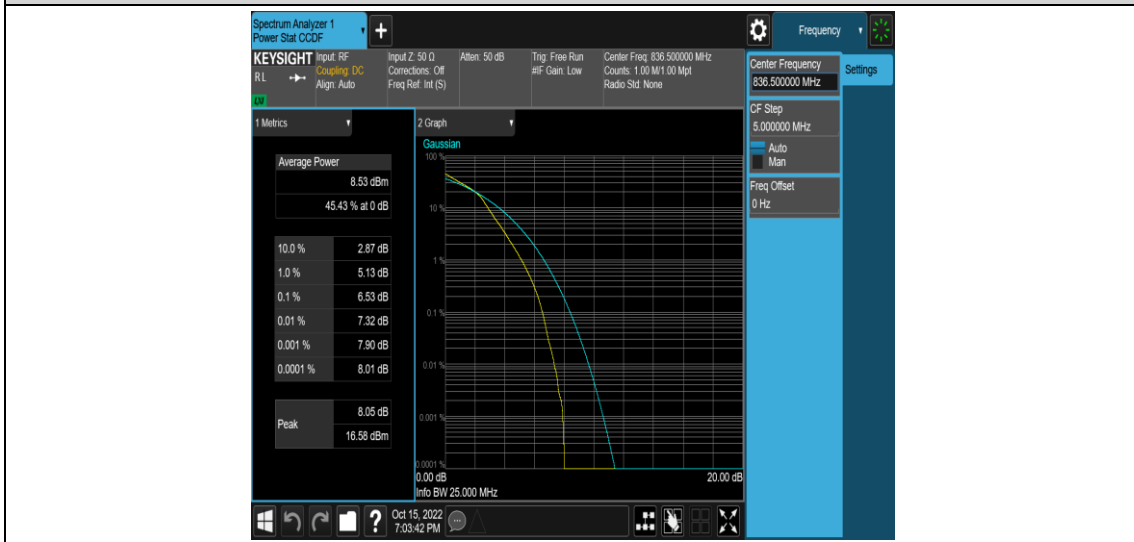

### Test Graphs

Band5-1.4MHz-QPSK-20525-6RB#0

Band5-1.4MHz-QPSK-20643-1RB#0

Band5-1.4MHz-QPSK-20643-6RB#0

Band5-1.4MHz-16QAM-20407-1RB#0

Band5-1.4MHz-16QAM-20407-6RB#0

Band5-1.4MHz-16QAM-20525-1RB#0

Band5-1.4MHz-16QAM-20525-6RB#0