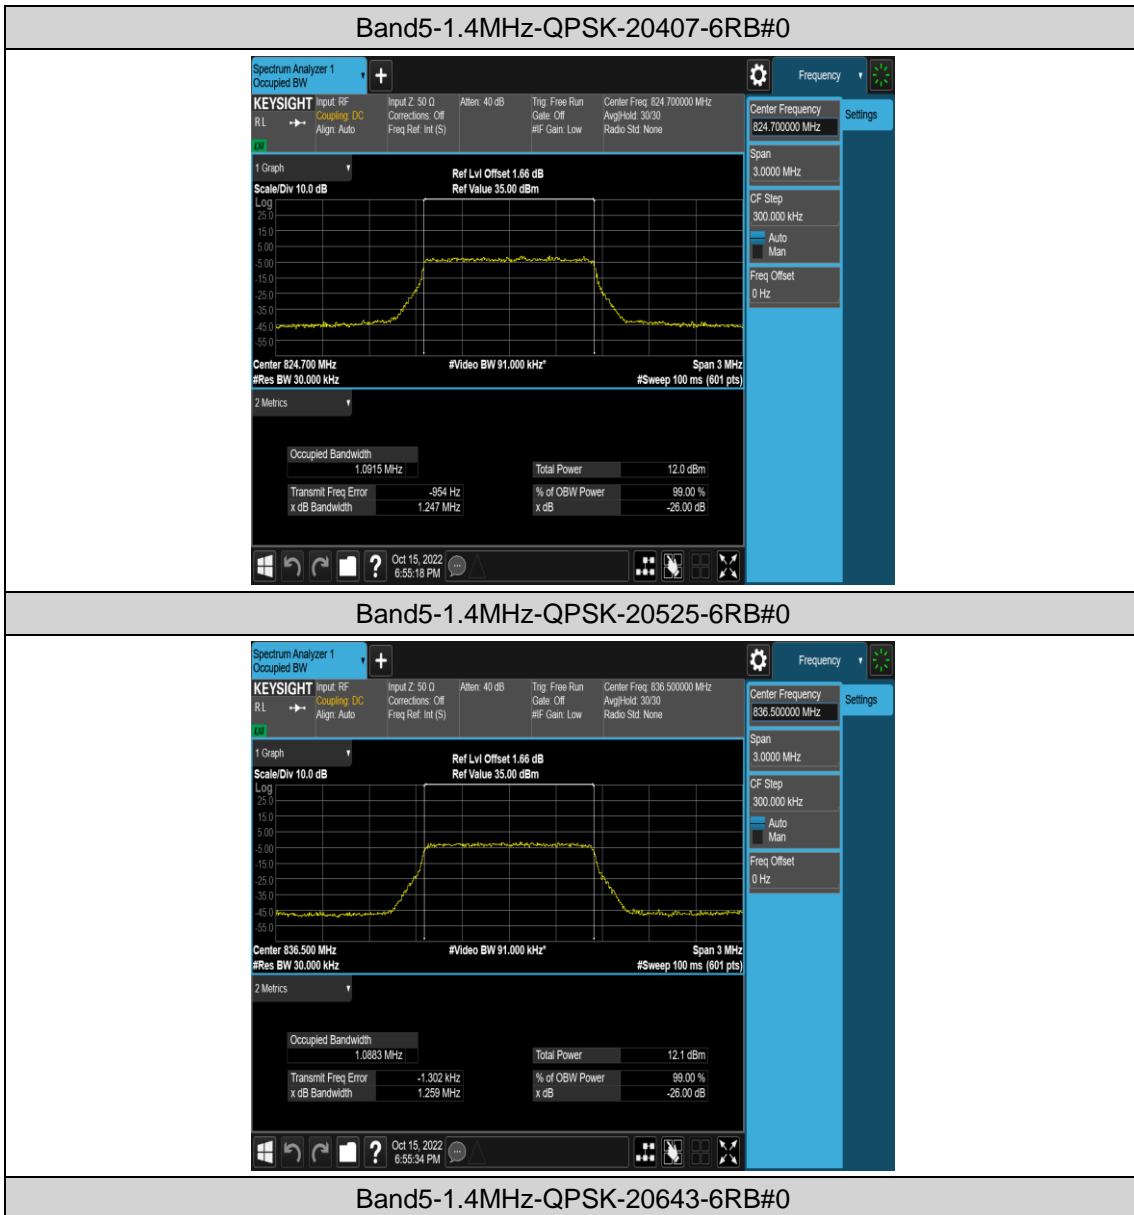

Test Graphs