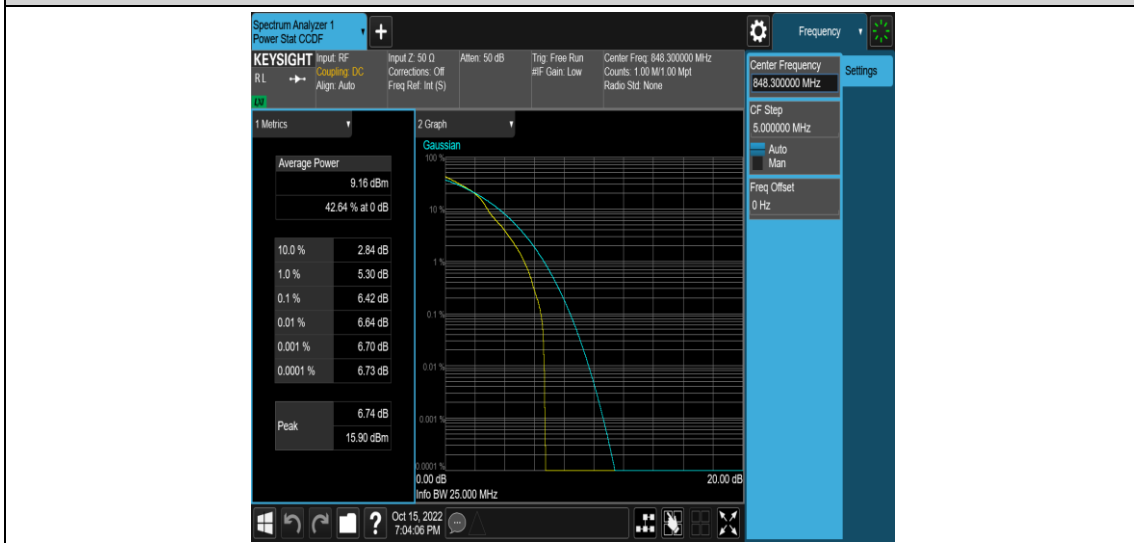

Band5-1.4MHz-16QAM-20643-1RB#0