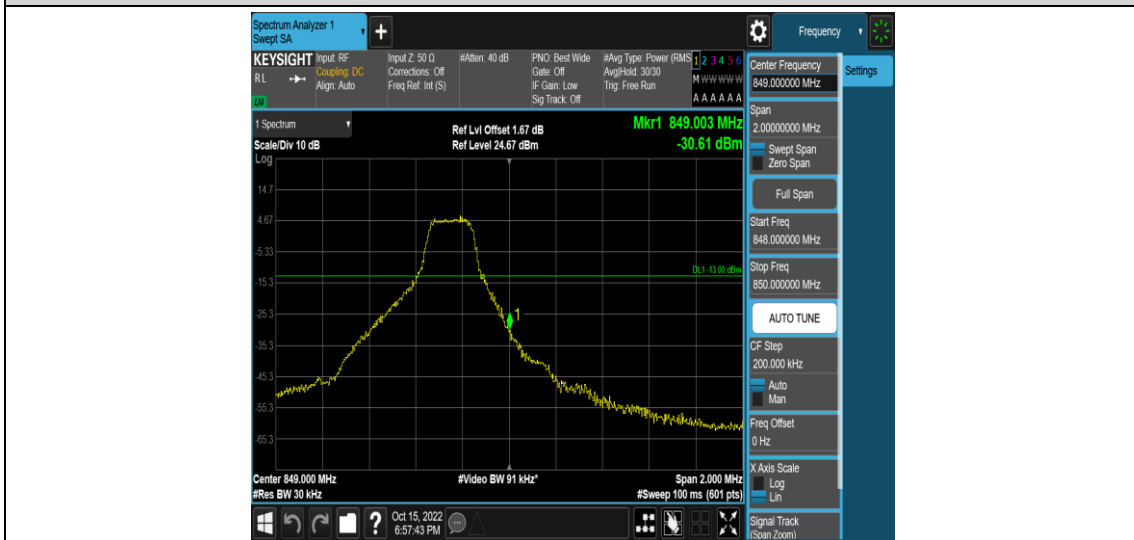

Test Graphs

Band5-1.4MHz-QPSK-20643-1RB#0

Band5-1.4MHz-QPSK-20643-1RB#5

Band5-1.4MHz-QPSK-20643-6RB#0

Band5-1.4MHz-16QAM-20407-1RB#0

Band5-1.4MHz-16QAM-20407-1RB#5

Band5-1.4MHz-16QAM-20407-6RB#0

Band5-1.4MHz-16QAM-20643-1RB#0