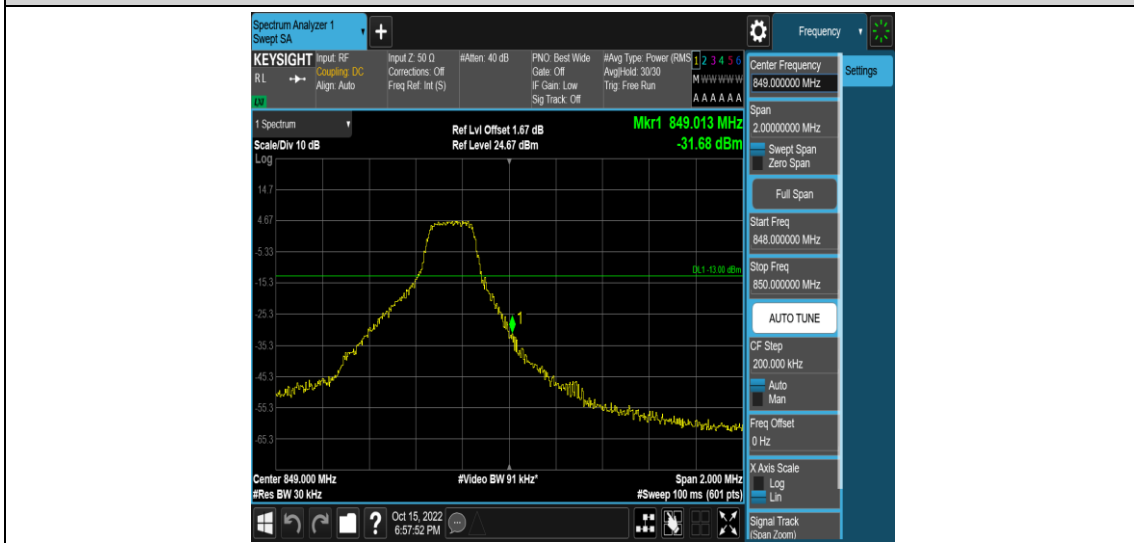

Band5-1.4MHz-16QAM-20643-1RB#5