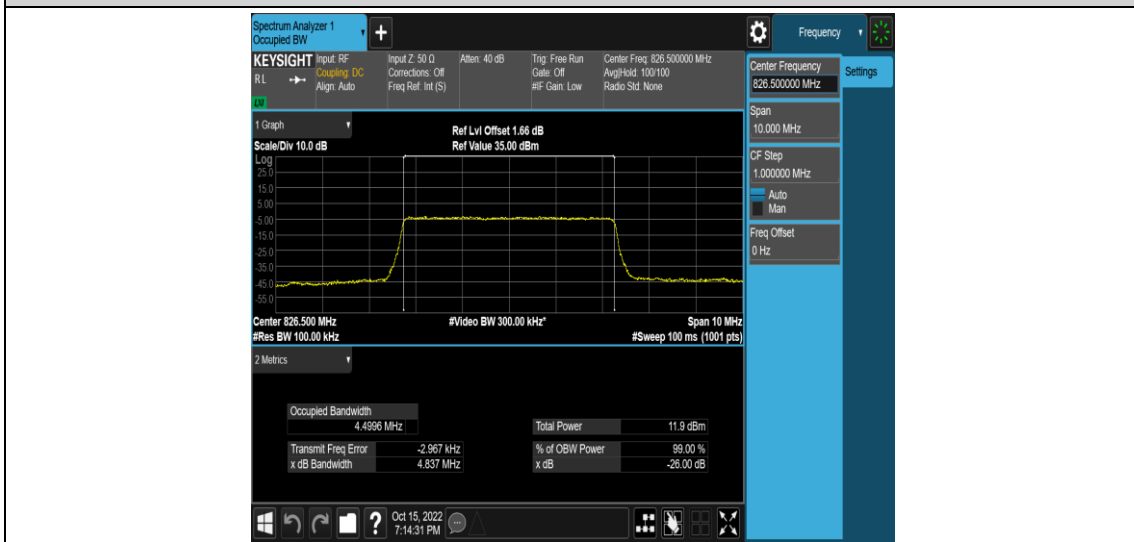

Band5-5MHz-QPSK-20425-25RB#0

Band5-5MHz-QPSK-20525-25RB#0

Band5-5MHz-QPSK-20625-25RB#0

Band5-5MHz-16QAM-20425-25RB#0

Band5-5MHz-16QAM-20525-25RB#0

Band5-5MHz-16QAM-20625-25RB#0

Band5-10MHz-QPSK-20450-50RB#0

Band5-10MHz-QPSK-20525-50RB#0

Band5-10MHz-QPSK-20600-50RB#0

Band5-10MHz-16QAM-20450-50RB#0

Band5-10MHz-16QAM-20525-50RB#0

Band5-10MHz-16QAM-20600-50RB#0

Appendix D: Band Edge

Test Result

Band	Bandwidth	Modulation	Channel	RB Configuration	Result(dBm)	Verdict
Band5	1.4MHz	QPSK	20407	1RB#0	-30.32	PASS
Band5	1.4MHz	QPSK	20407	1RB#5	-54.57	PASS
Band5	1.4MHz	QPSK	20407	6RB#0	-36.62	PASS
Band5	1.4MHz	QPSK	20643	1RB#0	-54.91	PASS
Band5	1.4MHz	QPSK	20643	1RB#5	-30.61	PASS
Band5	1.4MHz	QPSK	20643	6RB#0	-37.14	PASS
Band5	1.4MHz	16QAM	20407	1RB#0	-31.32	PASS
Band5	1.4MHz	16QAM	20407	1RB#5	-54.43	PASS
Band5	1.4MHz	16QAM	20407	6RB#0	-37.84	PASS
Band5	1.4MHz	16QAM	20643	1RB#0	-55.19	PASS
Band5	1.4MHz	16QAM	20643	1RB#5	-31.68	PASS
Band5	1.4MHz	16QAM	20643	6RB#0	-37.96	PASS
Band5	3MHz	QPSK	20415	1RB#0	-28.29	PASS
Band5	3MHz	QPSK	20415	1RB#14	-44.79	PASS
Band5	3MHz	QPSK	20415	15RB#0	-38.81	PASS
Band5	3MHz	QPSK	20635	1RB#0	-57.62	PASS
Band5	3MHz	QPSK	20635	1RB#14	-27.29	PASS
Band5	3MHz	QPSK	20635	15RB#0	-38.97	PASS
Band5	3MHz	16QAM	20415	1RB#0	-28.61	PASS
Band5	3MHz	16QAM	20415	1RB#14	-57.45	PASS
Band5	3MHz	16QAM	20415	15RB#0	-40.22	PASS
Band5	3MHz	16QAM	20635	1RB#0	-54.16	PASS
Band5	3MHz	16QAM	20635	1RB#14	-29.49	PASS
Band5	3MHz	16QAM	20635	15RB#0	-40.97	PASS
Band5	5MHz	QPSK	20425	1RB#0	-24.96	PASS
Band5	5MHz	QPSK	20425	1RB#24	-46.80	PASS
Band5	5MHz	QPSK	20425	25RB#0	-36.60	PASS
Band5	5MHz	QPSK	20625	1RB#0	-55.15	PASS
Band5	5MHz	QPSK	20625	1RB#24	-26.42	PASS
Band5	5MHz	QPSK	20625	25RB#0	-37.55	PASS
Band5	5MHz	16QAM	20425	1RB#0	-25.95	PASS
Band5	5MHz	16QAM	20425	1RB#24	-55.36	PASS
Band5	5MHz	16QAM	20425	25RB#0	-38.06	PASS
Band5	5MHz	16QAM	20625	1RB#0	-55.84	PASS
Band5	5MHz	16QAM	20625	1RB#24	-26.25	PASS