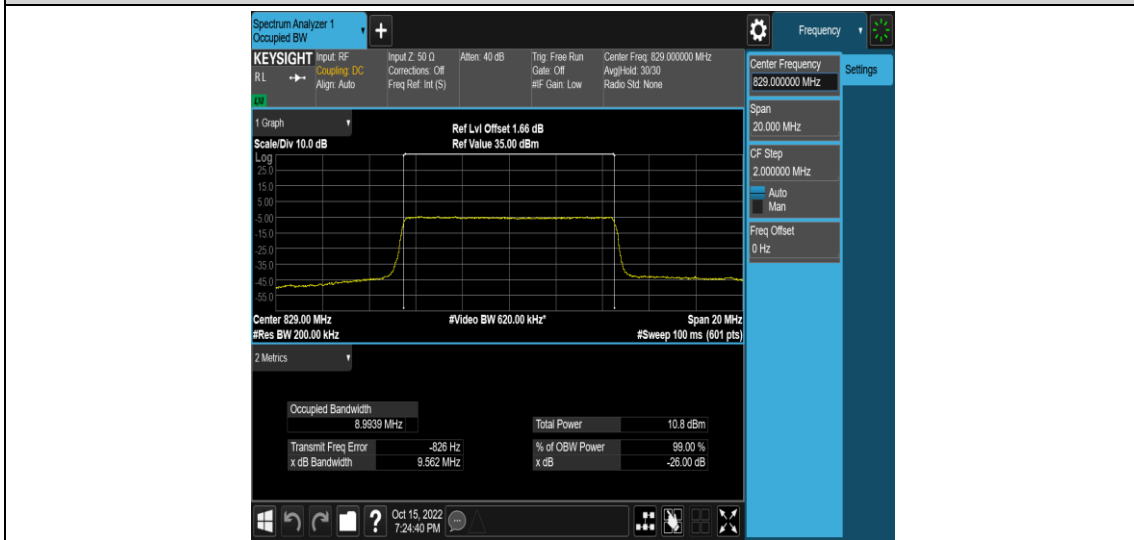

Band5-5MHz-QPSK-20425-25RB#0

Band5-5MHz-QPSK-20525-25RB#0

Band5-5MHz-QPSK-20625-25RB#0

Band5-5MHz-16QAM-20425-25RB#0

Band5-5MHz-16QAM-20525-25RB#0

Band5-5MHz-16QAM-20625-25RB#0

Band5-10MHz-QPSK-20450-50RB#0

Band5-10MHz-QPSK-20525-50RB#0

Band5-10MHz-QPSK-20600-50RB#0

Band5-10MHz-16QAM-20450-50RB#0

Band5-10MHz-16QAM-20525-50RB#0

Band5-10MHz-16QAM-20600-50RB#0

Appendix D: Band Edge

Test Result

Band	Bandwidth	Modulation	Channel	RB Configuration	Result(dBm)	Verdict
Band5	1.4MHz	QPSK	20407	1RB#0	-30.32	PASS
Band5	1.4MHz	QPSK	20407	1RB#5	-54.57	PASS
Band5	1.4MHz	QPSK	20407	6RB#0	-36.62	PASS
Band5	1.4MHz	QPSK	20643	1RB#0	-54.91	PASS
Band5	1.4MHz	QPSK	20643	1RB#5	-30.61	PASS
Band5	1.4MHz	QPSK	20643	6RB#0	-37.14	PASS
Band5	1.4MHz	16QAM	20407	1RB#0	-31.32	PASS
Band5	1.4MHz	16QAM	20407	1RB#5	-54.43	PASS
Band5	1.4MHz	16QAM	20407	6RB#0	-37.84	PASS
Band5	1.4MHz	16QAM	20643	1RB#0	-55.19	PASS
Band5	1.4MHz	16QAM	20643	1RB#5	-31.68	PASS
Band5	1.4MHz	16QAM	20643	6RB#0	-37.96	PASS
Band5	3MHz	QPSK	20415	1RB#0	-28.29	PASS
Band5	3MHz	QPSK	20415	1RB#14	-44.79	PASS
Band5	3MHz	QPSK	20415	15RB#0	-38.81	PASS
Band5	3MHz	QPSK	20635	1RB#0	-57.62	PASS
Band5	3MHz	QPSK	20635	1RB#14	-27.29	PASS
Band5	3MHz	QPSK	20635	15RB#0	-38.97	PASS
Band5	3MHz	16QAM	20415	1RB#0	-28.61	PASS
Band5	3MHz	16QAM	20415	1RB#14	-57.45	PASS
Band5	3MHz	16QAM	20415	15RB#0	-40.22	PASS
Band5	3MHz	16QAM	20635	1RB#0	-54.16	PASS
Band5	3MHz	16QAM	20635	1RB#14	-29.49	PASS
Band5	3MHz	16QAM	20635	15RB#0	-40.97	PASS
Band5	5MHz	QPSK	20425	1RB#0	-24.96	PASS
Band5	5MHz	QPSK	20425	1RB#24	-46.80	PASS
Band5	5MHz	QPSK	20425	25RB#0	-36.60	PASS
Band5	5MHz	QPSK	20625	1RB#0	-55.15	PASS
Band5	5MHz	QPSK	20625	1RB#24	-26.42	PASS
Band5	5MHz	QPSK	20625	25RB#0	-37.55	PASS
Band5	5MHz	16QAM	20425	1RB#0	-25.95	PASS
Band5	5MHz	16QAM	20425	1RB#24	-55.36	PASS
Band5	5MHz	16QAM	20425	25RB#0	-38.06	PASS
Band5	5MHz	16QAM	20625	1RB#0	-55.84	PASS
Band5	5MHz	16QAM	20625	1RB#24	-26.25	PASS