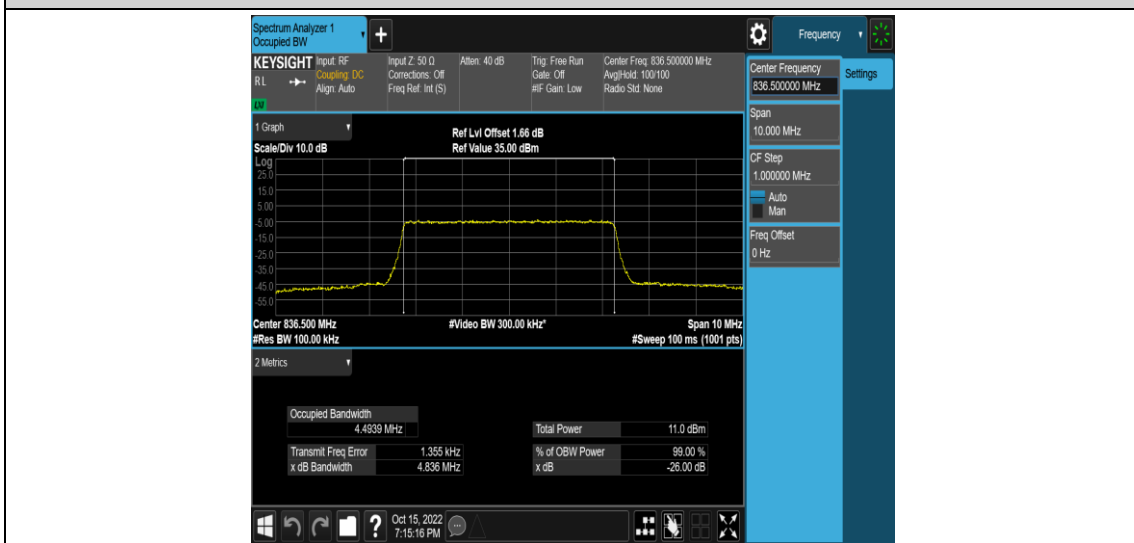

Band5-5MHz-QPSK-20425-25RB#0

Band5-5MHz-QPSK-20525-25RB#0

Band5-5MHz-QPSK-20625-25RB#0

Band5-5MHz-16QAM-20425-25RB#0

Band5-5MHz-16QAM-20525-25RB#0

Band5-5MHz-16QAM-20625-25RB#0

Band5-10MHz-QPSK-20450-50RB#0

Band5-10MHz-QPSK-20525-50RB#0

Band5-10MHz-QPSK-20600-50RB#0

Band5-10MHz-16QAM-20450-50RB#0

Band5-10MHz-16QAM-20525-50RB#0

Band5-10MHz-16QAM-20600-50RB#0

Appendix D: Band Edge

Test Result

Band	Bandwidth	Modulation	Channel	RB Configuration	Result(dBm)	Verdict
Band5	1.4MHz	QPSK	20407	1RB#0	-30.32	PASS
Band5	1.4MHz	QPSK	20407	1RB#5	-54.57	PASS
Band5	1.4MHz	QPSK	20407	6RB#0	-36.62	PASS
Band5	1.4MHz	QPSK	20643	1RB#0	-54.91	PASS
Band5	1.4MHz	QPSK	20643	1RB#5	-30.61	PASS
Band5	1.4MHz	QPSK	20643	6RB#0	-37.14	PASS
Band5	1.4MHz	16QAM	20407	1RB#0	-31.32	PASS
Band5	1.4MHz	16QAM	20407	1RB#5	-54.43	PASS
Band5	1.4MHz	16QAM	20407	6RB#0	-37.84	PASS
Band5	1.4MHz	16QAM	20643	1RB#0	-55.19	PASS
Band5	1.4MHz	16QAM	20643	1RB#5	-31.68	PASS
Band5	1.4MHz	16QAM	20643	6RB#0	-37.96	PASS
Band5	3MHz	QPSK	20415	1RB#0	-28.29	PASS
Band5	3MHz	QPSK	20415	1RB#14	-44.79	PASS
Band5	3MHz	QPSK	20415	15RB#0	-38.81	PASS
Band5	3MHz	QPSK	20635	1RB#0	-57.62	PASS
Band5	3MHz	QPSK	20635	1RB#14	-27.29	PASS
Band5	3MHz	QPSK	20635	15RB#0	-38.97	PASS
Band5	3MHz	16QAM	20415	1RB#0	-28.61	PASS
Band5	3MHz	16QAM	20415	1RB#14	-57.45	PASS
Band5	3MHz	16QAM	20415	15RB#0	-40.22	PASS
Band5	3MHz	16QAM	20635	1RB#0	-54.16	PASS
Band5	3MHz	16QAM	20635	1RB#14	-29.49	PASS
Band5	3MHz	16QAM	20635	15RB#0	-40.97	PASS
Band5	5MHz	QPSK	20425	1RB#0	-24.96	PASS
Band5	5MHz	QPSK	20425	1RB#24	-46.80	PASS
Band5	5MHz	QPSK	20425	25RB#0	-36.60	PASS
Band5	5MHz	QPSK	20625	1RB#0	-55.15	PASS
Band5	5MHz	QPSK	20625	1RB#24	-26.42	PASS
Band5	5MHz	QPSK	20625	25RB#0	-37.55	PASS
Band5	5MHz	16QAM	20425	1RB#0	-25.95	PASS
Band5	5MHz	16QAM	20425	1RB#24	-55.36	PASS
Band5	5MHz	16QAM	20425	25RB#0	-38.06	PASS
Band5	5MHz	16QAM	20625	1RB#0	-55.84	PASS
Band5	5MHz	16QAM	20625	1RB#24	-26.25	PASS