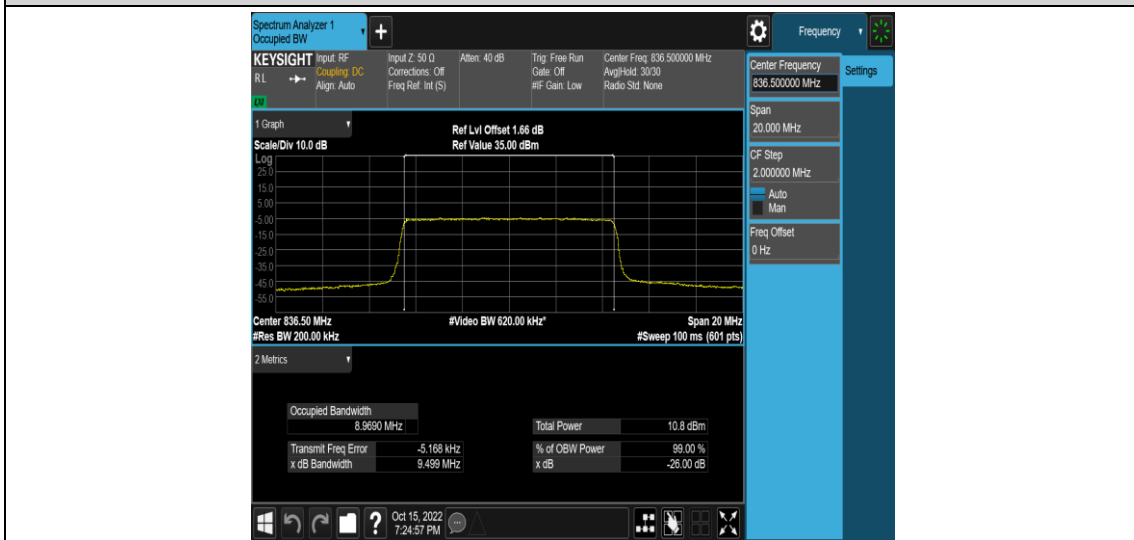

Band5-5MHz-QPSK-20425-25RB#0

Band5-5MHz-QPSK-20525-25RB#0

Band5-5MHz-QPSK-20625-25RB#0

Band5-5MHz-16QAM-20425-25RB#0

Band5-5MHz-16QAM-20525-25RB#0

Band5-5MHz-16QAM-20625-25RB#0

Band5-10MHz-QPSK-20450-50RB#0

Band5-10MHz-QPSK-20525-50RB#0

Band5-10MHz-QPSK-20600-50RB#0

Band5-10MHz-16QAM-20450-50RB#0

Band5-10MHz-16QAM-20525-50RB#0

Band5-10MHz-16QAM-20600-50RB#0

Appendix D: Band Edge

Test Result

Band	Bandwidth	Modulation	Channel	RB Configuration	Result(dBm)	Verdict
Band5	1.4MHz	QPSK	20407	1RB#0	-30.32	PASS
Band5	1.4MHz	QPSK	20407	1RB#5	-54.57	PASS
Band5	1.4MHz	QPSK	20407	6RB#0	-36.62	PASS
Band5	1.4MHz	QPSK	20643	1RB#0	-54.91	PASS
Band5	1.4MHz	QPSK	20643	1RB#5	-30.61	PASS
Band5	1.4MHz	QPSK	20643	6RB#0	-37.14	PASS
Band5	1.4MHz	16QAM	20407	1RB#0	-31.32	PASS
Band5	1.4MHz	16QAM	20407	1RB#5	-54.43	PASS
Band5	1.4MHz	16QAM	20407	6RB#0	-37.84	PASS
Band5	1.4MHz	16QAM	20643	1RB#0	-55.19	PASS
Band5	1.4MHz	16QAM	20643	1RB#5	-31.68	PASS
Band5	1.4MHz	16QAM	20643	6RB#0	-37.96	PASS
Band5	3MHz	QPSK	20415	1RB#0	-28.29	PASS
Band5	3MHz	QPSK	20415	1RB#14	-44.79	PASS
Band5	3MHz	QPSK	20415	15RB#0	-38.81	PASS
Band5	3MHz	QPSK	20635	1RB#0	-57.62	PASS
Band5	3MHz	QPSK	20635	1RB#14	-27.29	PASS
Band5	3MHz	QPSK	20635	15RB#0	-38.97	PASS
Band5	3MHz	16QAM	20415	1RB#0	-28.61	PASS
Band5	3MHz	16QAM	20415	1RB#14	-57.45	PASS
Band5	3MHz	16QAM	20415	15RB#0	-40.22	PASS
Band5	3MHz	16QAM	20635	1RB#0	-54.16	PASS
Band5	3MHz	16QAM	20635	1RB#14	-29.49	PASS
Band5	3MHz	16QAM	20635	15RB#0	-40.97	PASS
Band5	5MHz	QPSK	20425	1RB#0	-24.96	PASS
Band5	5MHz	QPSK	20425	1RB#24	-46.80	PASS
Band5	5MHz	QPSK	20425	25RB#0	-36.60	PASS
Band5	5MHz	QPSK	20625	1RB#0	-55.15	PASS
Band5	5MHz	QPSK	20625	1RB#24	-26.42	PASS
Band5	5MHz	QPSK	20625	25RB#0	-37.55	PASS
Band5	5MHz	16QAM	20425	1RB#0	-25.95	PASS
Band5	5MHz	16QAM	20425	1RB#24	-55.36	PASS
Band5	5MHz	16QAM	20425	25RB#0	-38.06	PASS
Band5	5MHz	16QAM	20625	1RB#0	-55.84	PASS
Band5	5MHz	16QAM	20625	1RB#24	-26.25	PASS