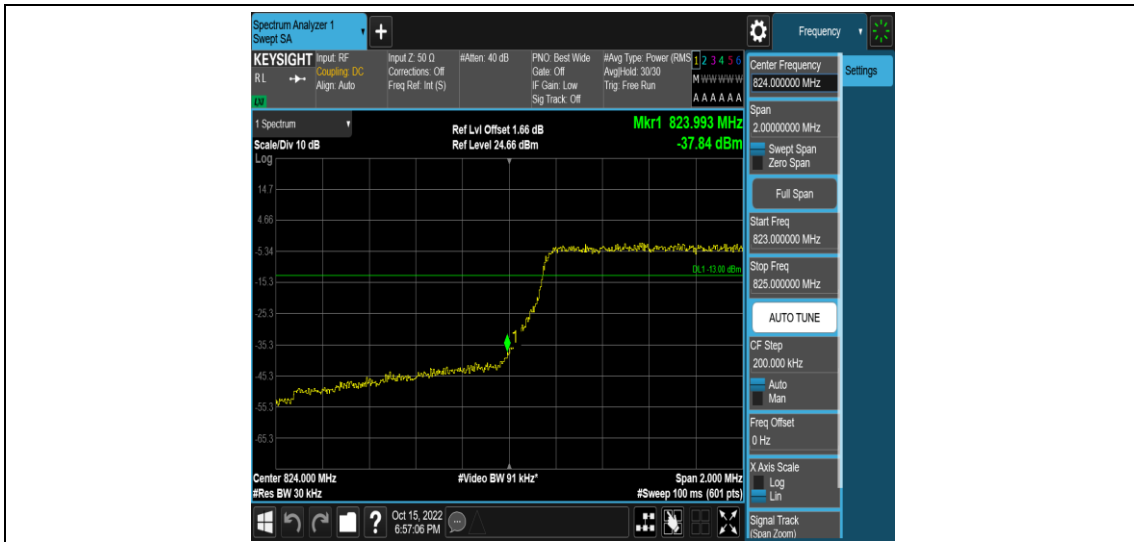

Test Graphs

Band5-1.4MHz-QPSK-20643-1RB#0

Band5-1.4MHz-QPSK-20643-1RB#5

Band5-1.4MHz-QPSK-20643-6RB#0

Band5-1.4MHz-16QAM-20407-1RB#0

Band5-1.4MHz-16QAM-20407-1RB#5

Band5-1.4MHz-16QAM-20407-6RB#0

Band5-1.4MHz-16QAM-20643-1RB#0