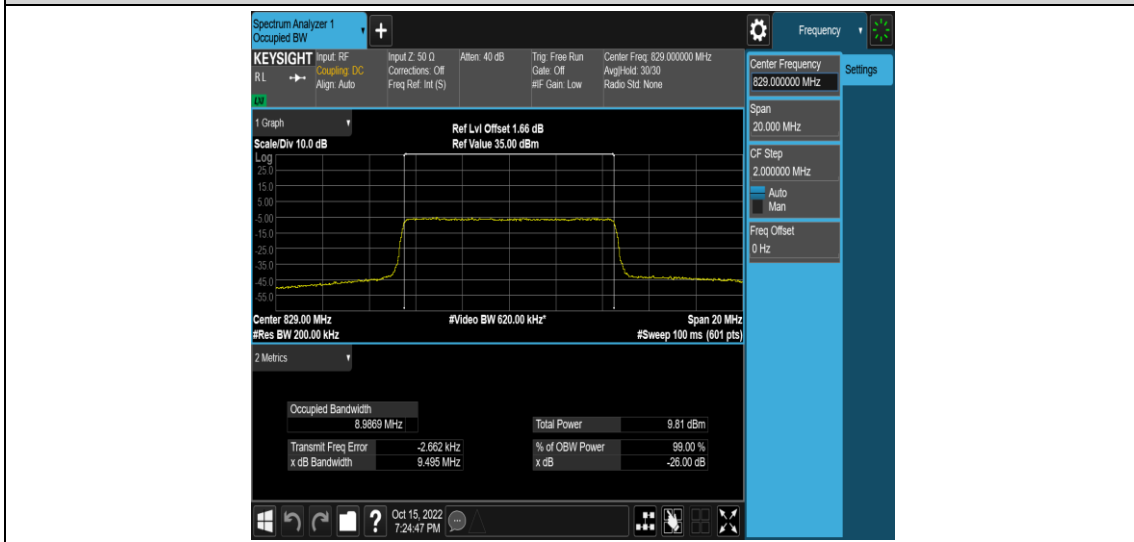

Band5-5MHz-QPSK-20425-25RB#0

Band5-5MHz-QPSK-20525-25RB#0

Band5-5MHz-QPSK-20625-25RB#0

Band5-5MHz-16QAM-20425-25RB#0

Band5-5MHz-16QAM-20525-25RB#0

Band5-5MHz-16QAM-20625-25RB#0

Band5-10MHz-QPSK-20450-50RB#0

Band5-10MHz-QPSK-20525-50RB#0

Band5-10MHz-QPSK-20600-50RB#0

Band5-10MHz-16QAM-20450-50RB#0

Band5-10MHz-16QAM-20525-50RB#0

Band5-10MHz-16QAM-20600-50RB#0

Appendix D: Band Edge

Test Result

Band	Bandwidth	Modulation	Channel	RB Configuration	Result(dBm)	Verdict
Band5	1.4MHz	QPSK	20407	1RB#0	-30.32	PASS
Band5	1.4MHz	QPSK	20407	1RB#5	-54.57	PASS
Band5	1.4MHz	QPSK	20407	6RB#0	-36.62	PASS
Band5	1.4MHz	QPSK	20643	1RB#0	-54.91	PASS
Band5	1.4MHz	QPSK	20643	1RB#5	-30.61	PASS
Band5	1.4MHz	QPSK	20643	6RB#0	-37.14	PASS
Band5	1.4MHz	16QAM	20407	1RB#0	-31.32	PASS
Band5	1.4MHz	16QAM	20407	1RB#5	-54.43	PASS
Band5	1.4MHz	16QAM	20407	6RB#0	-37.84	PASS
Band5	1.4MHz	16QAM	20643	1RB#0	-55.19	PASS
Band5	1.4MHz	16QAM	20643	1RB#5	-31.68	PASS
Band5	1.4MHz	16QAM	20643	6RB#0	-37.96	PASS
Band5	3MHz	QPSK	20415	1RB#0	-28.29	PASS
Band5	3MHz	QPSK	20415	1RB#14	-44.79	PASS
Band5	3MHz	QPSK	20415	15RB#0	-38.81	PASS
Band5	3MHz	QPSK	20635	1RB#0	-57.62	PASS
Band5	3MHz	QPSK	20635	1RB#14	-27.29	PASS
Band5	3MHz	QPSK	20635	15RB#0	-38.97	PASS
Band5	3MHz	16QAM	20415	1RB#0	-28.61	PASS
Band5	3MHz	16QAM	20415	1RB#14	-57.45	PASS
Band5	3MHz	16QAM	20415	15RB#0	-40.22	PASS
Band5	3MHz	16QAM	20635	1RB#0	-54.16	PASS
Band5	3MHz	16QAM	20635	1RB#14	-29.49	PASS
Band5	3MHz	16QAM	20635	15RB#0	-40.97	PASS
Band5	5MHz	QPSK	20425	1RB#0	-24.96	PASS
Band5	5MHz	QPSK	20425	1RB#24	-46.80	PASS
Band5	5MHz	QPSK	20425	25RB#0	-36.60	PASS
Band5	5MHz	QPSK	20625	1RB#0	-55.15	PASS
Band5	5MHz	QPSK	20625	1RB#24	-26.42	PASS
Band5	5MHz	QPSK	20625	25RB#0	-37.55	PASS
Band5	5MHz	16QAM	20425	1RB#0	-25.95	PASS
Band5	5MHz	16QAM	20425	1RB#24	-55.36	PASS
Band5	5MHz	16QAM	20425	25RB#0	-38.06	PASS
Band5	5MHz	16QAM	20625	1RB#0	-55.84	PASS
Band5	5MHz	16QAM	20625	1RB#24	-26.25	PASS