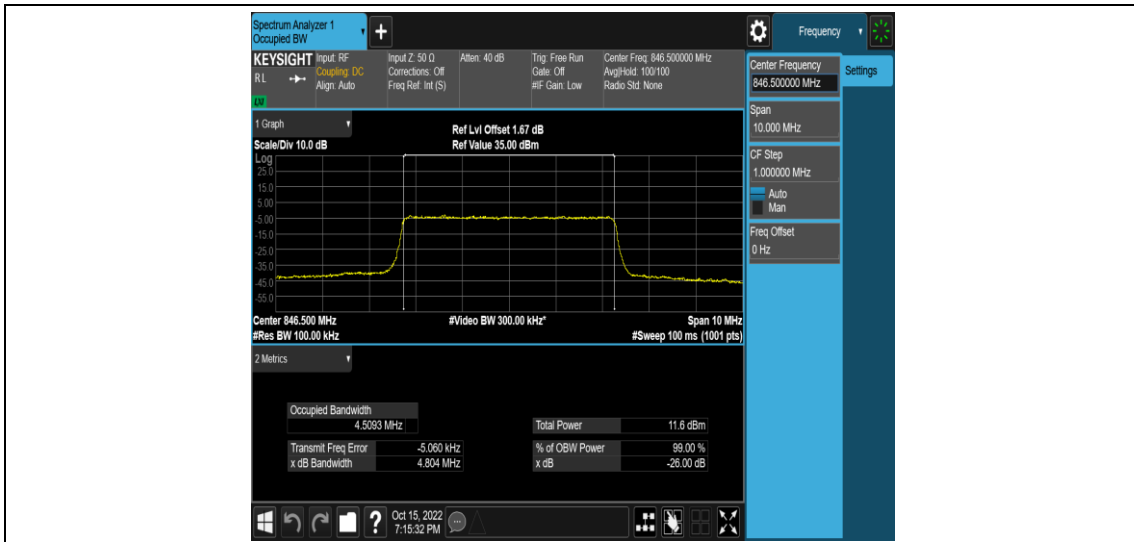

Band5-5MHz-QPSK-20425-25RB#0

Band5-5MHz-QPSK-20525-25RB#0

Band5-5MHz-QPSK-20625-25RB#0

Band5-5MHz-16QAM-20425-25RB#0

Band5-5MHz-16QAM-20525-25RB#0

Band5-5MHz-16QAM-20625-25RB#0

Band5-10MHz-QPSK-20450-50RB#0

Band5-10MHz-QPSK-20525-50RB#0

Band5-10MHz-QPSK-20600-50RB#0

Band5-10MHz-16QAM-20450-50RB#0

Band5-10MHz-16QAM-20525-50RB#0

Band5-10MHz-16QAM-20600-50RB#0

Appendix D: Band Edge

Test Result

Band	Bandwidth	Modulation	Channel	RB Configuration	Result(dBm)	Verdict
Band5	1.4MHz	QPSK	20407	1RB#0	-30.32	PASS
Band5	1.4MHz	QPSK	20407	1RB#5	-54.57	PASS
Band5	1.4MHz	QPSK	20407	6RB#0	-36.62	PASS
Band5	1.4MHz	QPSK	20643	1RB#0	-54.91	PASS
Band5	1.4MHz	QPSK	20643	1RB#5	-30.61	PASS
Band5	1.4MHz	QPSK	20643	6RB#0	-37.14	PASS
Band5	1.4MHz	16QAM	20407	1RB#0	-31.32	PASS
Band5	1.4MHz	16QAM	20407	1RB#5	-54.43	PASS
Band5	1.4MHz	16QAM	20407	6RB#0	-37.84	PASS
Band5	1.4MHz	16QAM	20643	1RB#0	-55.19	PASS
Band5	1.4MHz	16QAM	20643	1RB#5	-31.68	PASS
Band5	1.4MHz	16QAM	20643	6RB#0	-37.96	PASS
Band5	3MHz	QPSK	20415	1RB#0	-28.29	PASS
Band5	3MHz	QPSK	20415	1RB#14	-44.79	PASS
Band5	3MHz	QPSK	20415	15RB#0	-38.81	PASS
Band5	3MHz	QPSK	20635	1RB#0	-57.62	PASS
Band5	3MHz	QPSK	20635	1RB#14	-27.29	PASS
Band5	3MHz	QPSK	20635	15RB#0	-38.97	PASS
Band5	3MHz	16QAM	20415	1RB#0	-28.61	PASS
Band5	3MHz	16QAM	20415	1RB#14	-57.45	PASS
Band5	3MHz	16QAM	20415	15RB#0	-40.22	PASS
Band5	3MHz	16QAM	20635	1RB#0	-54.16	PASS
Band5	3MHz	16QAM	20635	1RB#14	-29.49	PASS
Band5	3MHz	16QAM	20635	15RB#0	-40.97	PASS
Band5	5MHz	QPSK	20425	1RB#0	-24.96	PASS
Band5	5MHz	QPSK	20425	1RB#24	-46.80	PASS
Band5	5MHz	QPSK	20425	25RB#0	-36.60	PASS
Band5	5MHz	QPSK	20625	1RB#0	-55.15	PASS
Band5	5MHz	QPSK	20625	1RB#24	-26.42	PASS
Band5	5MHz	QPSK	20625	25RB#0	-37.55	PASS
Band5	5MHz	16QAM	20425	1RB#0	-25.95	PASS
Band5	5MHz	16QAM	20425	1RB#24	-55.36	PASS
Band5	5MHz	16QAM	20425	25RB#0	-38.06	PASS
Band5	5MHz	16QAM	20625	1RB#0	-55.84	PASS
Band5	5MHz	16QAM	20625	1RB#24	-26.25	PASS