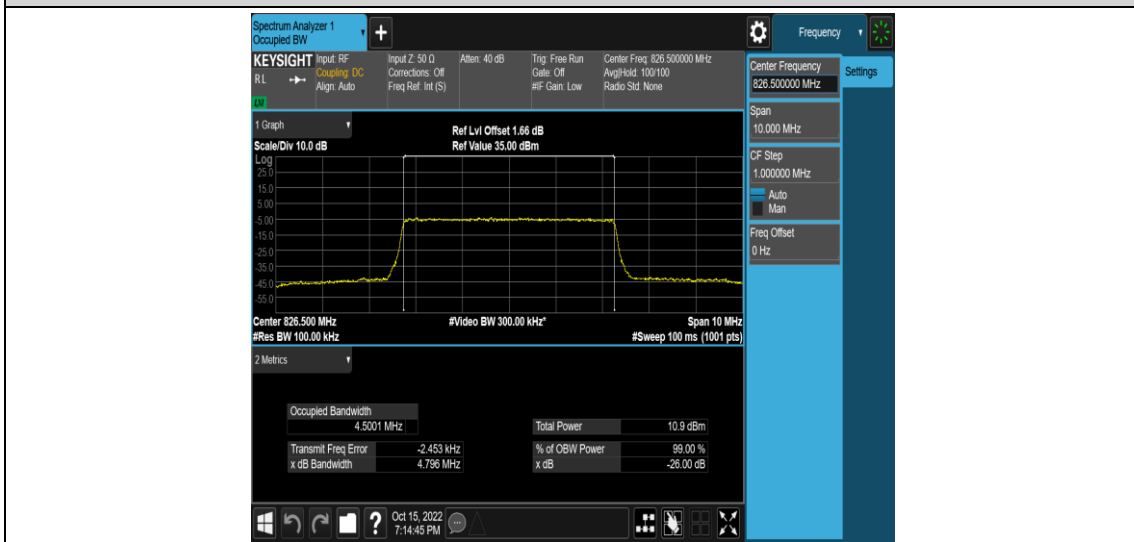

Band5-5MHz-QPSK-20425-25RB#0

Band5-5MHz-QPSK-20525-25RB#0

Band5-5MHz-QPSK-20625-25RB#0

Band5-5MHz-16QAM-20425-25RB#0

Band5-5MHz-16QAM-20525-25RB#0

Band5-5MHz-16QAM-20625-25RB#0

Band5-10MHz-QPSK-20450-50RB#0

Band5-10MHz-QPSK-20525-50RB#0

Band5-10MHz-QPSK-20600-50RB#0

Band5-10MHz-16QAM-20450-50RB#0

Band5-10MHz-16QAM-20525-50RB#0

Band5-10MHz-16QAM-20600-50RB#0

Appendix D: Band Edge

Test Result

Band	Bandwidth	Modulation	Channel	RB Configuration	Result(dBm)	Verdict
Band5	1.4MHz	QPSK	20407	1RB#0	-30.32	PASS
Band5	1.4MHz	QPSK	20407	1RB#5	-54.57	PASS
Band5	1.4MHz	QPSK	20407	6RB#0	-36.62	PASS
Band5	1.4MHz	QPSK	20643	1RB#0	-54.91	PASS
Band5	1.4MHz	QPSK	20643	1RB#5	-30.61	PASS
Band5	1.4MHz	QPSK	20643	6RB#0	-37.14	PASS
Band5	1.4MHz	16QAM	20407	1RB#0	-31.32	PASS
Band5	1.4MHz	16QAM	20407	1RB#5	-54.43	PASS
Band5	1.4MHz	16QAM	20407	6RB#0	-37.84	PASS
Band5	1.4MHz	16QAM	20643	1RB#0	-55.19	PASS
Band5	1.4MHz	16QAM	20643	1RB#5	-31.68	PASS
Band5	1.4MHz	16QAM	20643	6RB#0	-37.96	PASS
Band5	3MHz	QPSK	20415	1RB#0	-28.29	PASS
Band5	3MHz	QPSK	20415	1RB#14	-44.79	PASS
Band5	3MHz	QPSK	20415	15RB#0	-38.81	PASS
Band5	3MHz	QPSK	20635	1RB#0	-57.62	PASS
Band5	3MHz	QPSK	20635	1RB#14	-27.29	PASS
Band5	3MHz	QPSK	20635	15RB#0	-38.97	PASS
Band5	3MHz	16QAM	20415	1RB#0	-28.61	PASS
Band5	3MHz	16QAM	20415	1RB#14	-57.45	PASS
Band5	3MHz	16QAM	20415	15RB#0	-40.22	PASS
Band5	3MHz	16QAM	20635	1RB#0	-54.16	PASS
Band5	3MHz	16QAM	20635	1RB#14	-29.49	PASS
Band5	3MHz	16QAM	20635	15RB#0	-40.97	PASS
Band5	5MHz	QPSK	20425	1RB#0	-24.96	PASS
Band5	5MHz	QPSK	20425	1RB#24	-46.80	PASS
Band5	5MHz	QPSK	20425	25RB#0	-36.60	PASS
Band5	5MHz	QPSK	20625	1RB#0	-55.15	PASS
Band5	5MHz	QPSK	20625	1RB#24	-26.42	PASS
Band5	5MHz	QPSK	20625	25RB#0	-37.55	PASS
Band5	5MHz	16QAM	20425	1RB#0	-25.95	PASS
Band5	5MHz	16QAM	20425	1RB#24	-55.36	PASS
Band5	5MHz	16QAM	20425	25RB#0	-38.06	PASS
Band5	5MHz	16QAM	20625	1RB#0	-55.84	PASS
Band5	5MHz	16QAM	20625	1RB#24	-26.25	PASS