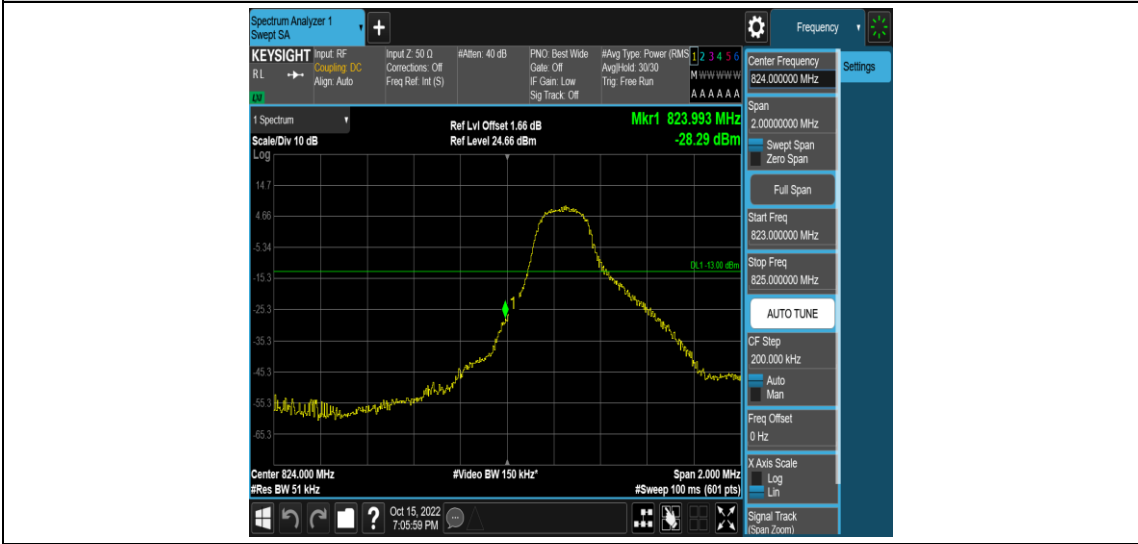

Band5-3MHz-QPSK-20415-1RB#0