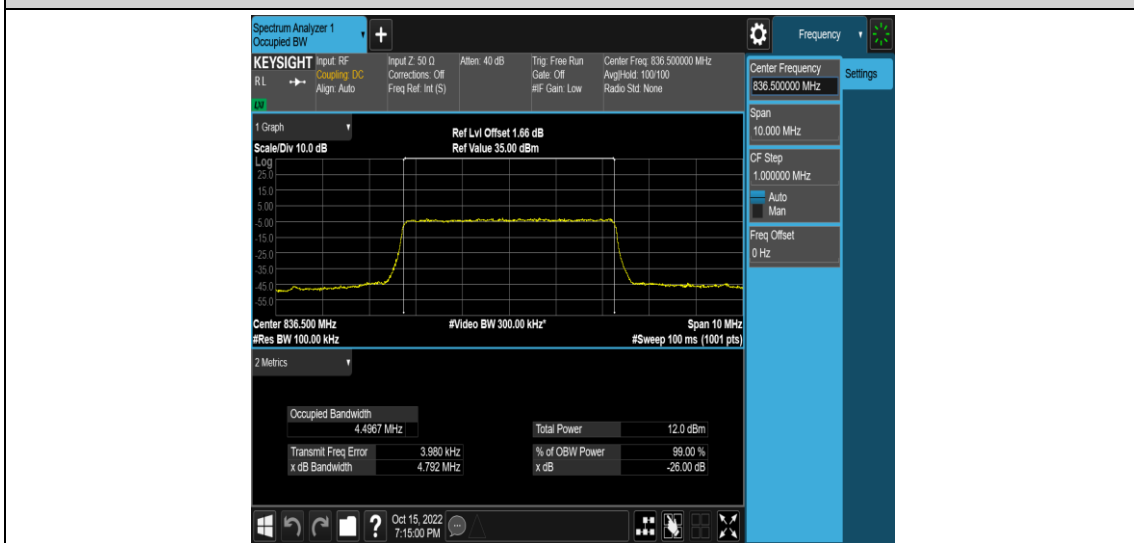

Band5-5MHz-QPSK-20425-25RB#0

Band5-5MHz-QPSK-20525-25RB#0

Band5-5MHz-QPSK-20625-25RB#0

Band5-5MHz-16QAM-20425-25RB#0

Band5-5MHz-16QAM-20525-25RB#0

Band5-5MHz-16QAM-20625-25RB#0

Band5-10MHz-QPSK-20450-50RB#0

Band5-10MHz-QPSK-20525-50RB#0

Band5-10MHz-QPSK-20600-50RB#0

Band5-10MHz-16QAM-20450-50RB#0

Band5-10MHz-16QAM-20525-50RB#0

Band5-10MHz-16QAM-20600-50RB#0

Appendix D: Band Edge

Test Result

Band	Bandwidth	Modulation	Channel	RB Configuration	Result(dBm)	Verdict
Band5	1.4MHz	QPSK	20407	1RB#0	-30.32	PASS
Band5	1.4MHz	QPSK	20407	1RB#5	-54.57	PASS
Band5	1.4MHz	QPSK	20407	6RB#0	-36.62	PASS
Band5	1.4MHz	QPSK	20643	1RB#0	-54.91	PASS
Band5	1.4MHz	QPSK	20643	1RB#5	-30.61	PASS
Band5	1.4MHz	QPSK	20643	6RB#0	-37.14	PASS
Band5	1.4MHz	16QAM	20407	1RB#0	-31.32	PASS
Band5	1.4MHz	16QAM	20407	1RB#5	-54.43	PASS
Band5	1.4MHz	16QAM	20407	6RB#0	-37.84	PASS
Band5	1.4MHz	16QAM	20643	1RB#0	-55.19	PASS
Band5	1.4MHz	16QAM	20643	1RB#5	-31.68	PASS
Band5	1.4MHz	16QAM	20643	6RB#0	-37.96	PASS
Band5	3MHz	QPSK	20415	1RB#0	-28.29	PASS
Band5	3MHz	QPSK	20415	1RB#14	-44.79	PASS
Band5	3MHz	QPSK	20415	15RB#0	-38.81	PASS
Band5	3MHz	QPSK	20635	1RB#0	-57.62	PASS
Band5	3MHz	QPSK	20635	1RB#14	-27.29	PASS
Band5	3MHz	QPSK	20635	15RB#0	-38.97	PASS
Band5	3MHz	16QAM	20415	1RB#0	-28.61	PASS
Band5	3MHz	16QAM	20415	1RB#14	-57.45	PASS
Band5	3MHz	16QAM	20415	15RB#0	-40.22	PASS
Band5	3MHz	16QAM	20635	1RB#0	-54.16	PASS
Band5	3MHz	16QAM	20635	1RB#14	-29.49	PASS
Band5	3MHz	16QAM	20635	15RB#0	-40.97	PASS
Band5	5MHz	QPSK	20425	1RB#0	-24.96	PASS
Band5	5MHz	QPSK	20425	1RB#24	-46.80	PASS
Band5	5MHz	QPSK	20425	25RB#0	-36.60	PASS
Band5	5MHz	QPSK	20625	1RB#0	-55.15	PASS
Band5	5MHz	QPSK	20625	1RB#24	-26.42	PASS
Band5	5MHz	QPSK	20625	25RB#0	-37.55	PASS
Band5	5MHz	16QAM	20425	1RB#0	-25.95	PASS
Band5	5MHz	16QAM	20425	1RB#24	-55.36	PASS
Band5	5MHz	16QAM	20425	25RB#0	-38.06	PASS
Band5	5MHz	16QAM	20625	1RB#0	-55.84	PASS
Band5	5MHz	16QAM	20625	1RB#24	-26.25	PASS