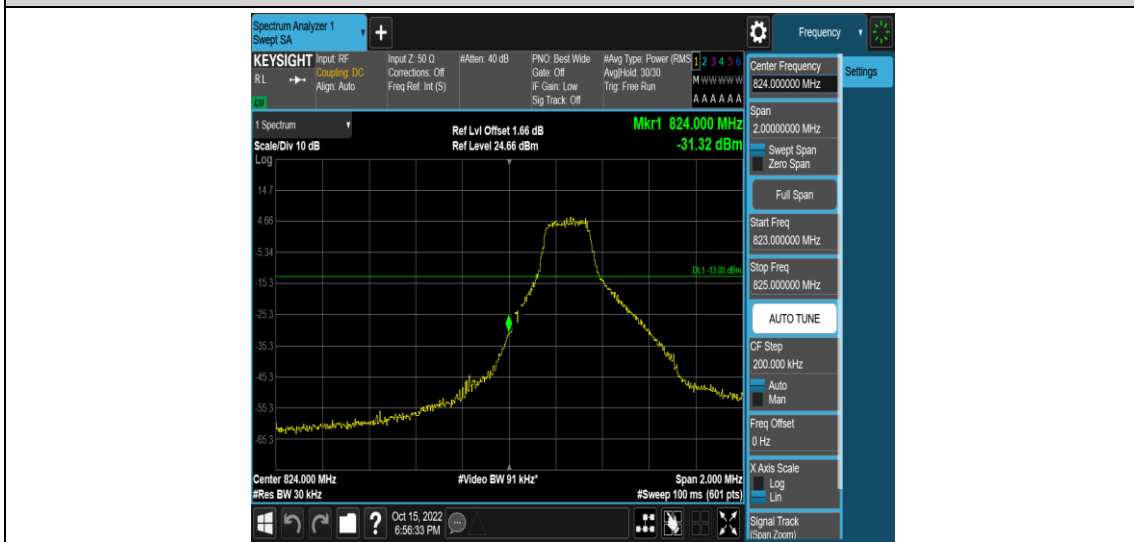

Test Graphs

Band5-1.4MHz-QPSK-20643-1RB#0

Band5-1.4MHz-QPSK-20643-1RB#5

Band5-1.4MHz-QPSK-20643-6RB#0

Band5-1.4MHz-16QAM-20407-1RB#0

Band5-1.4MHz-16QAM-20407-1RB#5

Band5-1.4MHz-16QAM-20407-6RB#0

Band5-1.4MHz-16QAM-20643-1RB#0