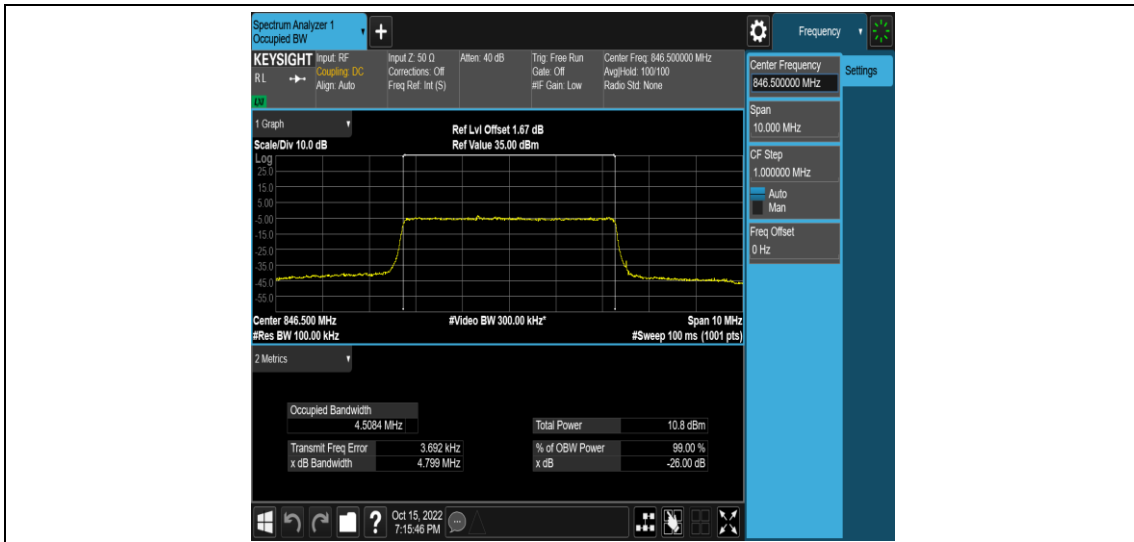

Band5-5MHz-QPSK-20425-25RB#0

Band5-5MHz-QPSK-20525-25RB#0

Band5-5MHz-QPSK-20625-25RB#0

Band5-5MHz-16QAM-20425-25RB#0

Band5-5MHz-16QAM-20525-25RB#0

Band5-5MHz-16QAM-20625-25RB#0

Band5-10MHz-QPSK-20450-50RB#0

Band5-10MHz-QPSK-20525-50RB#0

Band5-10MHz-QPSK-20600-50RB#0

Band5-10MHz-16QAM-20450-50RB#0

Band5-10MHz-16QAM-20525-50RB#0

Band5-10MHz-16QAM-20600-50RB#0

Appendix D: Band Edge

Test Result

Band	Bandwidth	Modulation	Channel	RB Configuration	Result(dBm)	Verdict
Band5	1.4MHz	QPSK	20407	1RB#0	-30.32	PASS
Band5	1.4MHz	QPSK	20407	1RB#5	-54.57	PASS
Band5	1.4MHz	QPSK	20407	6RB#0	-36.62	PASS
Band5	1.4MHz	QPSK	20643	1RB#0	-54.91	PASS
Band5	1.4MHz	QPSK	20643	1RB#5	-30.61	PASS
Band5	1.4MHz	QPSK	20643	6RB#0	-37.14	PASS
Band5	1.4MHz	16QAM	20407	1RB#0	-31.32	PASS
Band5	1.4MHz	16QAM	20407	1RB#5	-54.43	PASS
Band5	1.4MHz	16QAM	20407	6RB#0	-37.84	PASS
Band5	1.4MHz	16QAM	20643	1RB#0	-55.19	PASS
Band5	1.4MHz	16QAM	20643	1RB#5	-31.68	PASS
Band5	1.4MHz	16QAM	20643	6RB#0	-37.96	PASS
Band5	3MHz	QPSK	20415	1RB#0	-28.29	PASS
Band5	3MHz	QPSK	20415	1RB#14	-44.79	PASS
Band5	3MHz	QPSK	20415	15RB#0	-38.81	PASS
Band5	3MHz	QPSK	20635	1RB#0	-57.62	PASS
Band5	3MHz	QPSK	20635	1RB#14	-27.29	PASS
Band5	3MHz	QPSK	20635	15RB#0	-38.97	PASS
Band5	3MHz	16QAM	20415	1RB#0	-28.61	PASS
Band5	3MHz	16QAM	20415	1RB#14	-57.45	PASS
Band5	3MHz	16QAM	20415	15RB#0	-40.22	PASS
Band5	3MHz	16QAM	20635	1RB#0	-54.16	PASS
Band5	3MHz	16QAM	20635	1RB#14	-29.49	PASS
Band5	3MHz	16QAM	20635	15RB#0	-40.97	PASS
Band5	5MHz	QPSK	20425	1RB#0	-24.96	PASS
Band5	5MHz	QPSK	20425	1RB#24	-46.80	PASS
Band5	5MHz	QPSK	20425	25RB#0	-36.60	PASS
Band5	5MHz	QPSK	20625	1RB#0	-55.15	PASS
Band5	5MHz	QPSK	20625	1RB#24	-26.42	PASS
Band5	5MHz	QPSK	20625	25RB#0	-37.55	PASS
Band5	5MHz	16QAM	20425	1RB#0	-25.95	PASS
Band5	5MHz	16QAM	20425	1RB#24	-55.36	PASS
Band5	5MHz	16QAM	20425	25RB#0	-38.06	PASS
Band5	5MHz	16QAM	20625	1RB#0	-55.84	PASS
Band5	5MHz	16QAM	20625	1RB#24	-26.25	PASS