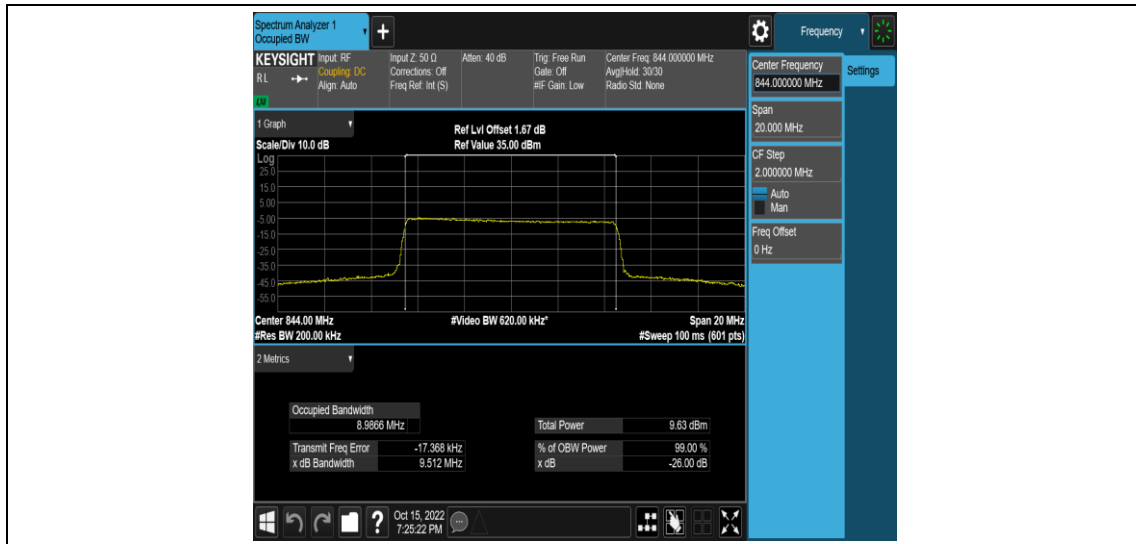

Band5-10MHz-QPSK-20525-50RB#0

Band5-10MHz-QPSK-20600-50RB#0

Band5-10MHz-16QAM-20450-50RB#0

Band5-10MHz-16QAM-20525-50RB#0

Band5-10MHz-16QAM-20600-50RB#0

Appendix D: Band Edge

Test Result

Band	Bandwidth	Modulation	Channel	RB Configuration	Result(dBm)	Verdict
Band5	1.4MHz	QPSK	20407	1RB#0	-30.32	PASS
Band5	1.4MHz	QPSK	20407	1RB#5	-54.57	PASS
Band5	1.4MHz	QPSK	20407	6RB#0	-36.62	PASS
Band5	1.4MHz	QPSK	20643	1RB#0	-54.91	PASS
Band5	1.4MHz	QPSK	20643	1RB#5	-30.61	PASS
Band5	1.4MHz	QPSK	20643	6RB#0	-37.14	PASS
Band5	1.4MHz	16QAM	20407	1RB#0	-31.32	PASS
Band5	1.4MHz	16QAM	20407	1RB#5	-54.43	PASS
Band5	1.4MHz	16QAM	20407	6RB#0	-37.84	PASS
Band5	1.4MHz	16QAM	20643	1RB#0	-55.19	PASS
Band5	1.4MHz	16QAM	20643	1RB#5	-31.68	PASS
Band5	1.4MHz	16QAM	20643	6RB#0	-37.96	PASS
Band5	3MHz	QPSK	20415	1RB#0	-28.29	PASS
Band5	3MHz	QPSK	20415	1RB#14	-44.79	PASS
Band5	3MHz	QPSK	20415	15RB#0	-38.81	PASS
Band5	3MHz	QPSK	20635	1RB#0	-57.62	PASS
Band5	3MHz	QPSK	20635	1RB#14	-27.29	PASS
Band5	3MHz	QPSK	20635	15RB#0	-38.97	PASS
Band5	3MHz	16QAM	20415	1RB#0	-28.61	PASS
Band5	3MHz	16QAM	20415	1RB#14	-57.45	PASS
Band5	3MHz	16QAM	20415	15RB#0	-40.22	PASS
Band5	3MHz	16QAM	20635	1RB#0	-54.16	PASS
Band5	3MHz	16QAM	20635	1RB#14	-29.49	PASS
Band5	3MHz	16QAM	20635	15RB#0	-40.97	PASS
Band5	5MHz	QPSK	20425	1RB#0	-24.96	PASS
Band5	5MHz	QPSK	20425	1RB#24	-46.80	PASS
Band5	5MHz	QPSK	20425	25RB#0	-36.60	PASS
Band5	5MHz	QPSK	20625	1RB#0	-55.15	PASS
Band5	5MHz	QPSK	20625	1RB#24	-26.42	PASS
Band5	5MHz	QPSK	20625	25RB#0	-37.55	PASS
Band5	5MHz	16QAM	20425	1RB#0	-25.95	PASS
Band5	5MHz	16QAM	20425	1RB#24	-55.36	PASS
Band5	5MHz	16QAM	20425	25RB#0	-38.06	PASS
Band5	5MHz	16QAM	20625	1RB#0	-55.84	PASS
Band5	5MHz	16QAM	20625	1RB#24	-26.25	PASS