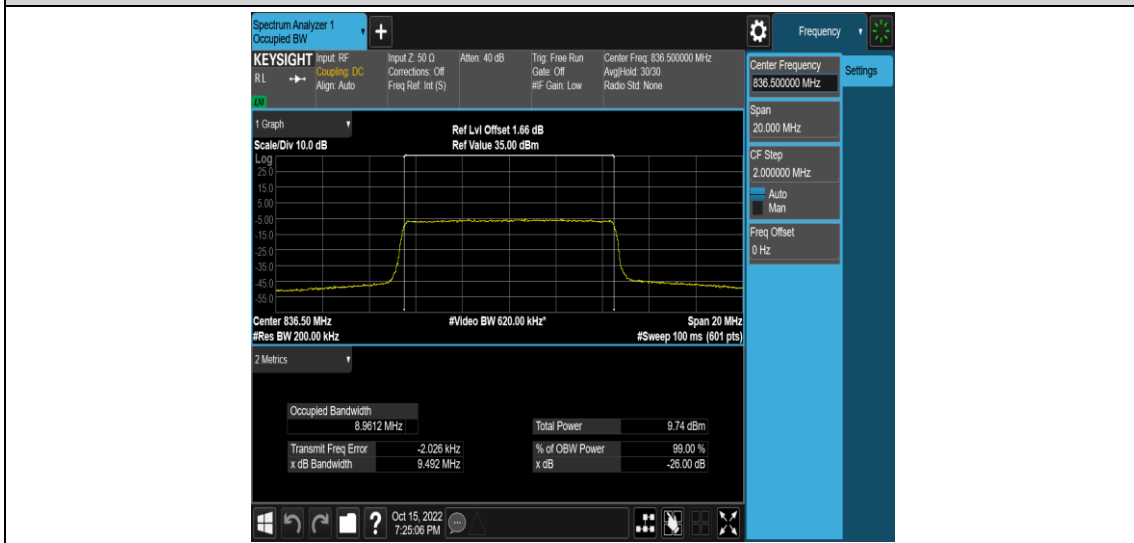

Band5-10MHz-QPSK-20525-50RB#0

Band5-10MHz-QPSK-20600-50RB#0

Band5-10MHz-16QAM-20450-50RB#0

Band5-10MHz-16QAM-20525-50RB#0

Band5-10MHz-16QAM-20600-50RB#0

Appendix D: Band Edge

Test Result

Band	Bandwidth	Modulation	Channel	RB Configuration	Result(dBm)	Verdict
Band5	1.4MHz	QPSK	20407	1RB#0	-30.32	PASS
Band5	1.4MHz	QPSK	20407	1RB#5	-54.57	PASS
Band5	1.4MHz	QPSK	20407	6RB#0	-36.62	PASS
Band5	1.4MHz	QPSK	20643	1RB#0	-54.91	PASS
Band5	1.4MHz	QPSK	20643	1RB#5	-30.61	PASS
Band5	1.4MHz	QPSK	20643	6RB#0	-37.14	PASS
Band5	1.4MHz	16QAM	20407	1RB#0	-31.32	PASS
Band5	1.4MHz	16QAM	20407	1RB#5	-54.43	PASS
Band5	1.4MHz	16QAM	20407	6RB#0	-37.84	PASS
Band5	1.4MHz	16QAM	20643	1RB#0	-55.19	PASS
Band5	1.4MHz	16QAM	20643	1RB#5	-31.68	PASS
Band5	1.4MHz	16QAM	20643	6RB#0	-37.96	PASS
Band5	3MHz	QPSK	20415	1RB#0	-28.29	PASS
Band5	3MHz	QPSK	20415	1RB#14	-44.79	PASS
Band5	3MHz	QPSK	20415	15RB#0	-38.81	PASS
Band5	3MHz	QPSK	20635	1RB#0	-57.62	PASS
Band5	3MHz	QPSK	20635	1RB#14	-27.29	PASS
Band5	3MHz	QPSK	20635	15RB#0	-38.97	PASS
Band5	3MHz	16QAM	20415	1RB#0	-28.61	PASS
Band5	3MHz	16QAM	20415	1RB#14	-57.45	PASS
Band5	3MHz	16QAM	20415	15RB#0	-40.22	PASS
Band5	3MHz	16QAM	20635	1RB#0	-54.16	PASS
Band5	3MHz	16QAM	20635	1RB#14	-29.49	PASS
Band5	3MHz	16QAM	20635	15RB#0	-40.97	PASS
Band5	5MHz	QPSK	20425	1RB#0	-24.96	PASS
Band5	5MHz	QPSK	20425	1RB#24	-46.80	PASS
Band5	5MHz	QPSK	20425	25RB#0	-36.60	PASS
Band5	5MHz	QPSK	20625	1RB#0	-55.15	PASS
Band5	5MHz	QPSK	20625	1RB#24	-26.42	PASS
Band5	5MHz	QPSK	20625	25RB#0	-37.55	PASS
Band5	5MHz	16QAM	20425	1RB#0	-25.95	PASS
Band5	5MHz	16QAM	20425	1RB#24	-55.36	PASS
Band5	5MHz	16QAM	20425	25RB#0	-38.06	PASS
Band5	5MHz	16QAM	20625	1RB#0	-55.84	PASS
Band5	5MHz	16QAM	20625	1RB#24	-26.25	PASS