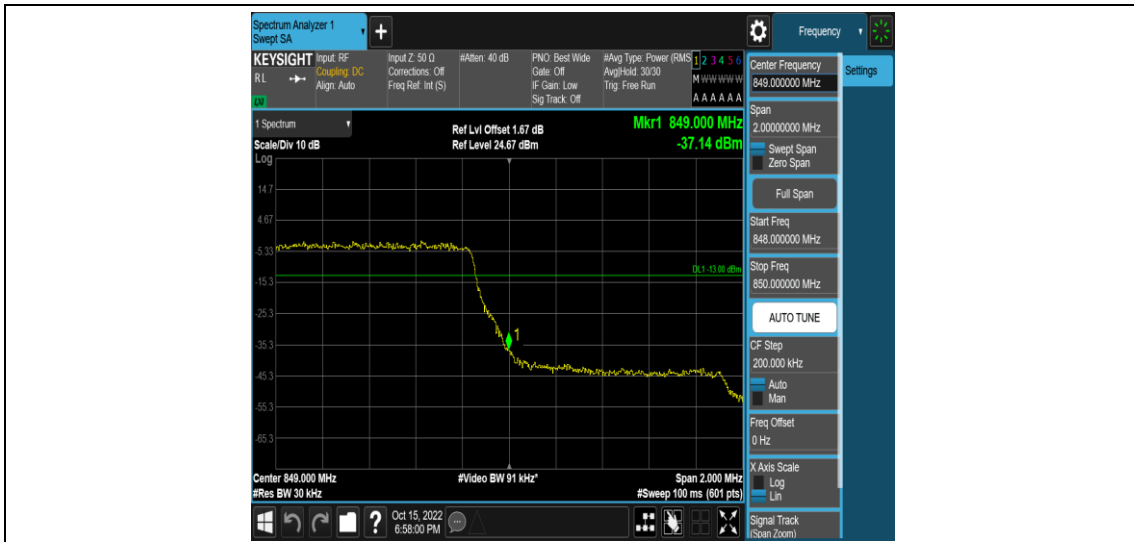

Test Graphs

Band5-1.4MHz-QPSK-20643-1RB#0

Band5-1.4MHz-QPSK-20643-1RB#5

Band5-1.4MHz-QPSK-20643-6RB#0

Band5-1.4MHz-16QAM-20407-1RB#0

Band5-1.4MHz-16QAM-20407-1RB#5

Band5-1.4MHz-16QAM-20407-6RB#0

Band5-1.4MHz-16QAM-20643-1RB#0