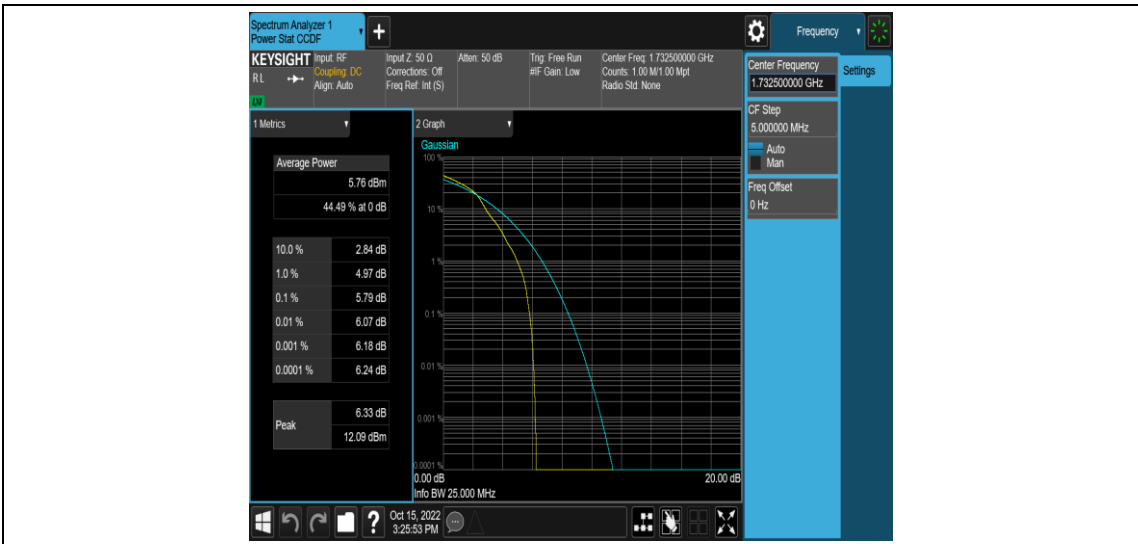

Band4-10MHz-16QAM-20175-1RB#0

Band4-10MHz-16QAM-20175-50RB#0