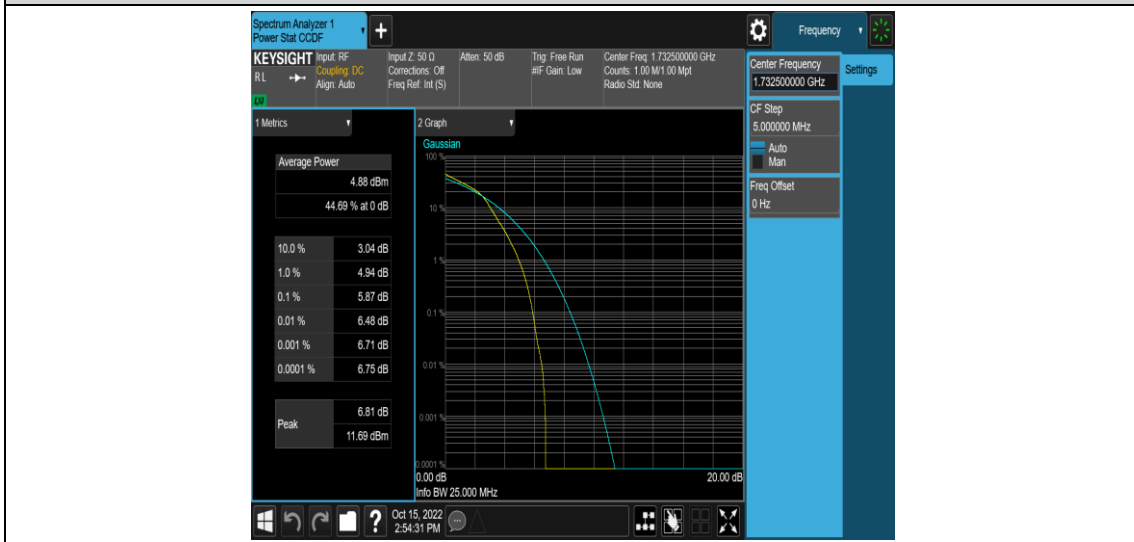

Test Graphs

Band4-1.4MHz-QPSK-20175-6RB#0

Band4-1.4MHz-QPSK-20393-1RB#0

Band4-1.4MHz-QPSK-20393-6RB#0

Band4-1.4MHz-16QAM-19957-1RB#0

Band4-1.4MHz-16QAM-19957-6RB#0

Band4-1.4MHz-16QAM-20175-1RB#0

Band4-1.4MHz-16QAM-20175-6RB#0