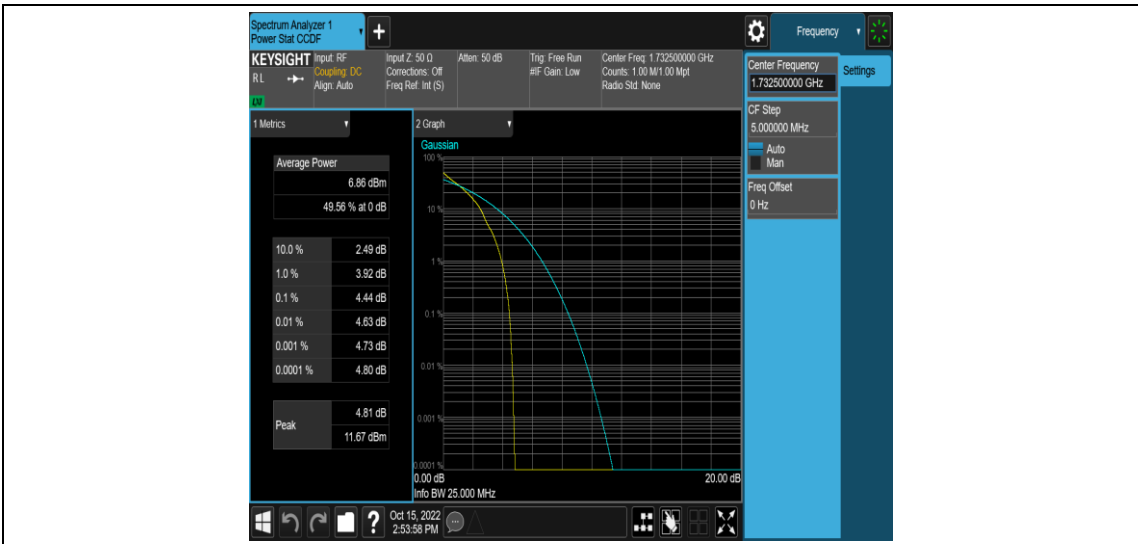

Band4-1.4MHz-QPSK-20175-6RB#0