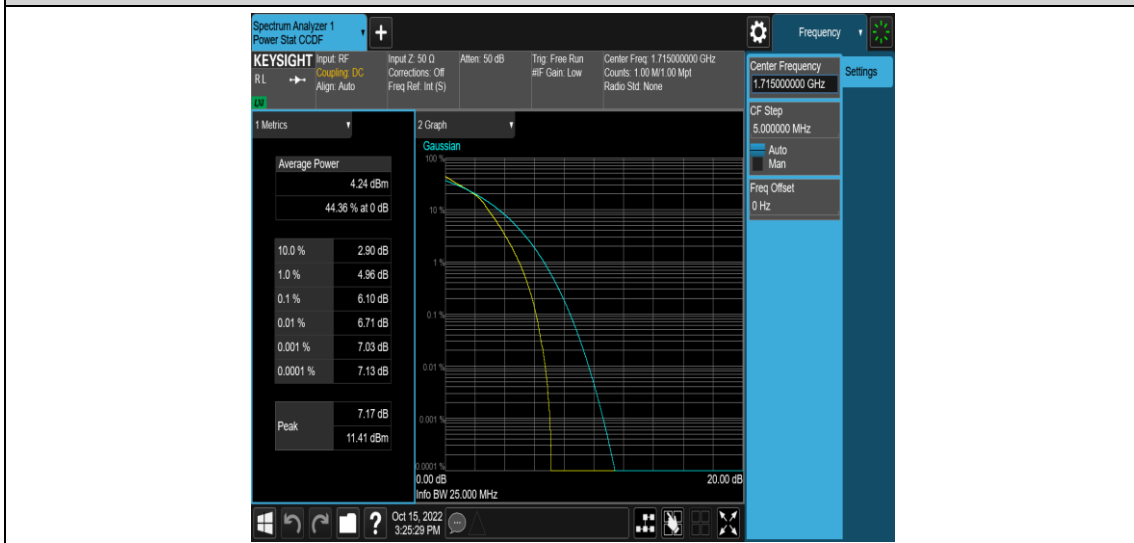

Band4-10MHz-16QAM-20000-50RB#0

Band4-10MHz-16QAM-20175-1RB#0