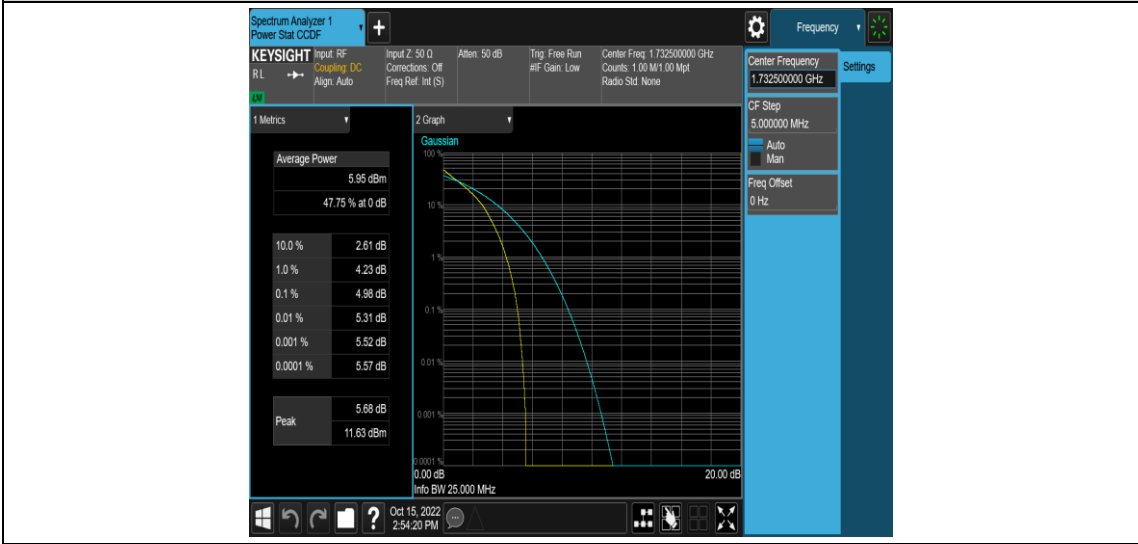

Band4-1.4MHz-QPSK-20175-6RB#0

Band4-1.4MHz-QPSK-20393-1RB#0