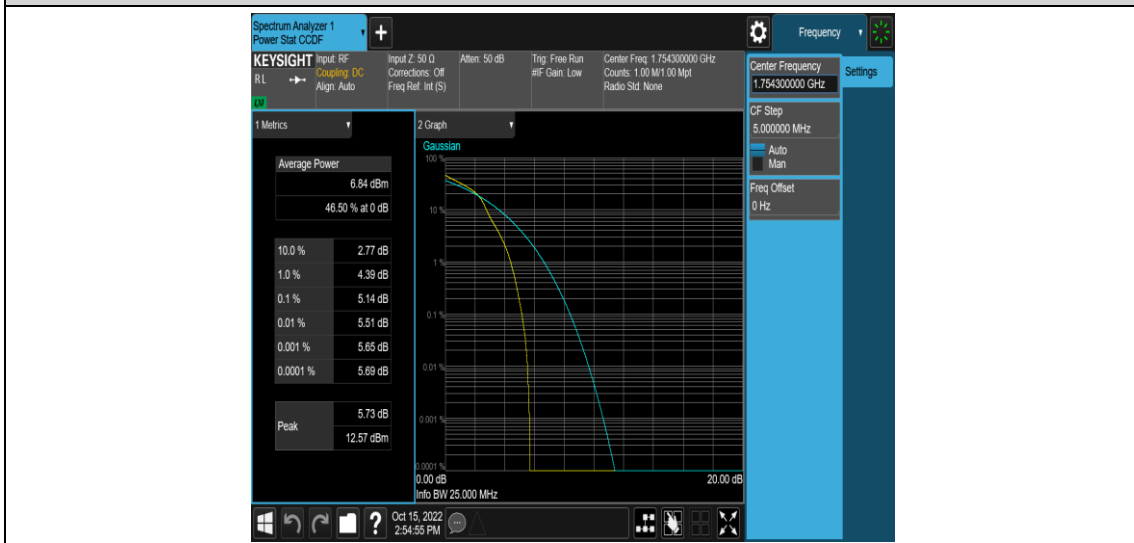

Band4-1.4MHz-16QAM-20393-1RB#0

Band4-1.4MHz-16QAM-20393-6RB#0