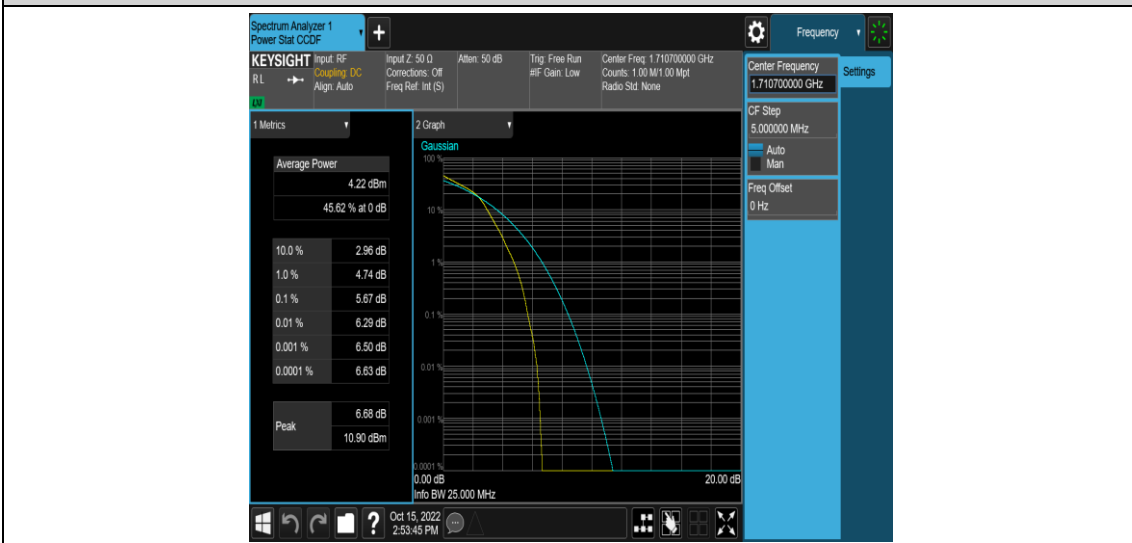

Test Graphs

Band4-1.4MHz-QPSK-20175-6RB#0

Band4-1.4MHz-QPSK-20393-1RB#0

Band4-1.4MHz-QPSK-20393-6RB#0

Band4-1.4MHz-16QAM-19957-1RB#0

Band4-1.4MHz-16QAM-19957-6RB#0

Band4-1.4MHz-16QAM-20175-1RB#0

Band4-1.4MHz-16QAM-20175-6RB#0