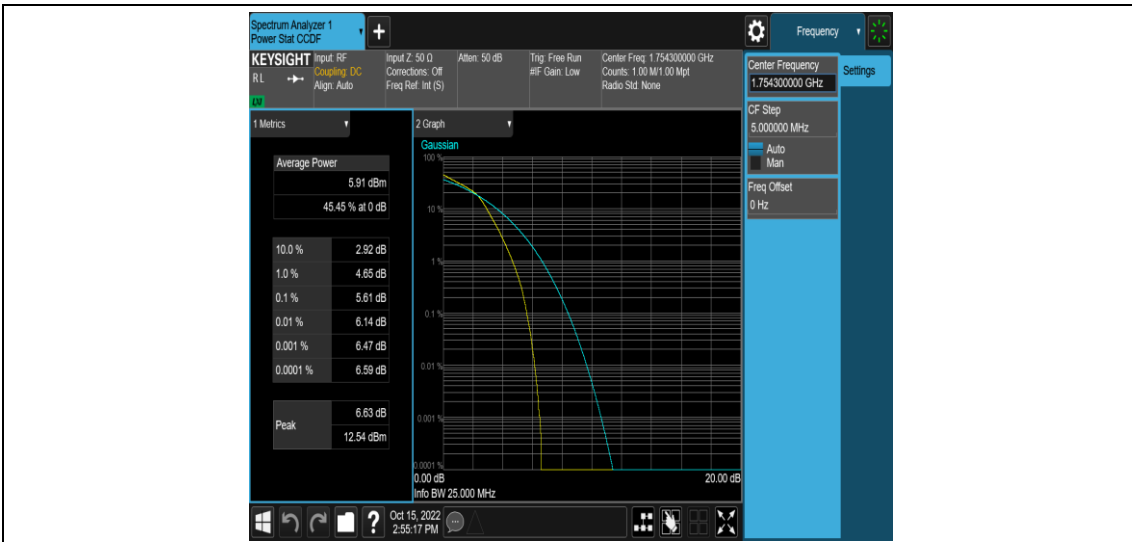

Band4-1.4MHz-16QAM-20393-6RB#0

Band4-3MHz-QPSK-19965-1RB#0