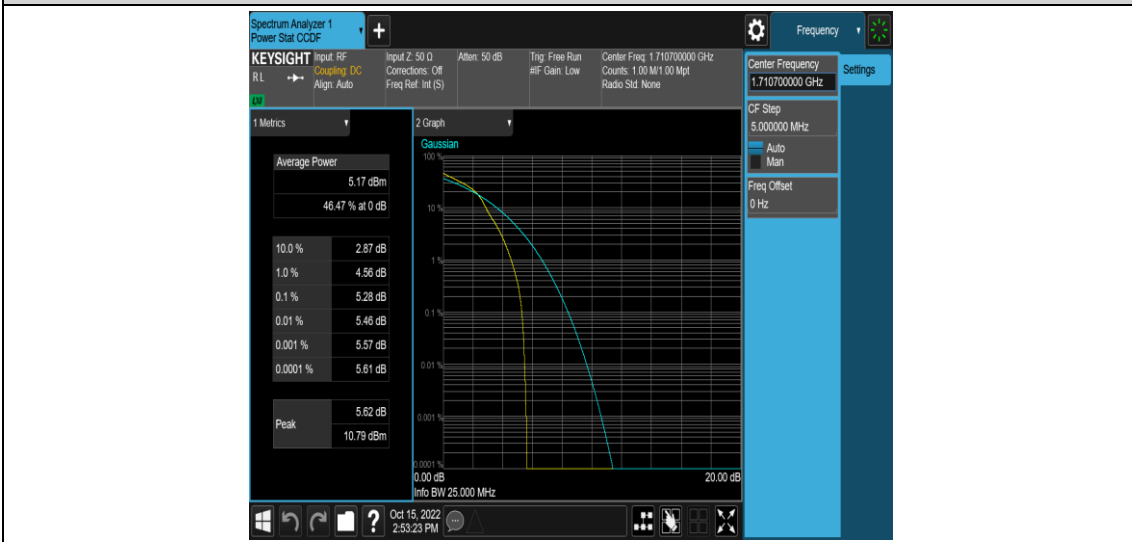

Test Graphs

Band4-1.4MHz-QPSK-20175-6RB#0

Band4-1.4MHz-QPSK-20393-1RB#0

Band4-1.4MHz-QPSK-20393-6RB#0

Band4-1.4MHz-16QAM-19957-1RB#0

Band4-1.4MHz-16QAM-19957-6RB#0

Band4-1.4MHz-16QAM-20175-1RB#0

Band4-1.4MHz-16QAM-20175-6RB#0