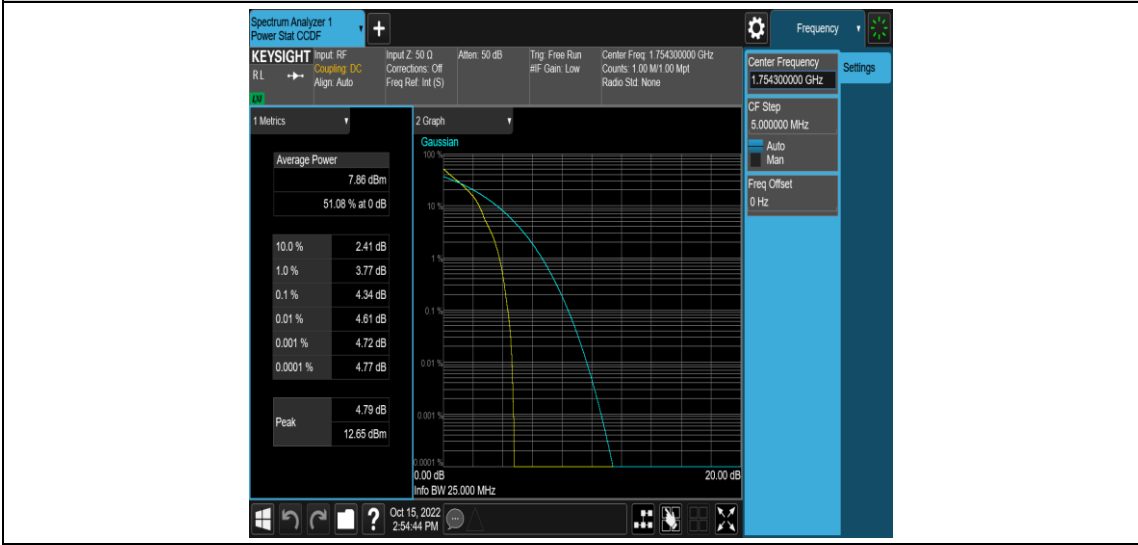

Test Graphs

Band4-1.4MHz-QPSK-20175-6RB#0

Band4-1.4MHz-QPSK-20393-1RB#0

Band4-1.4MHz-QPSK-20393-6RB#0

Band4-1.4MHz-16QAM-19957-1RB#0

Band4-1.4MHz-16QAM-19957-6RB#0

Band4-1.4MHz-16QAM-20175-1RB#0

Band4-1.4MHz-16QAM-20175-6RB#0